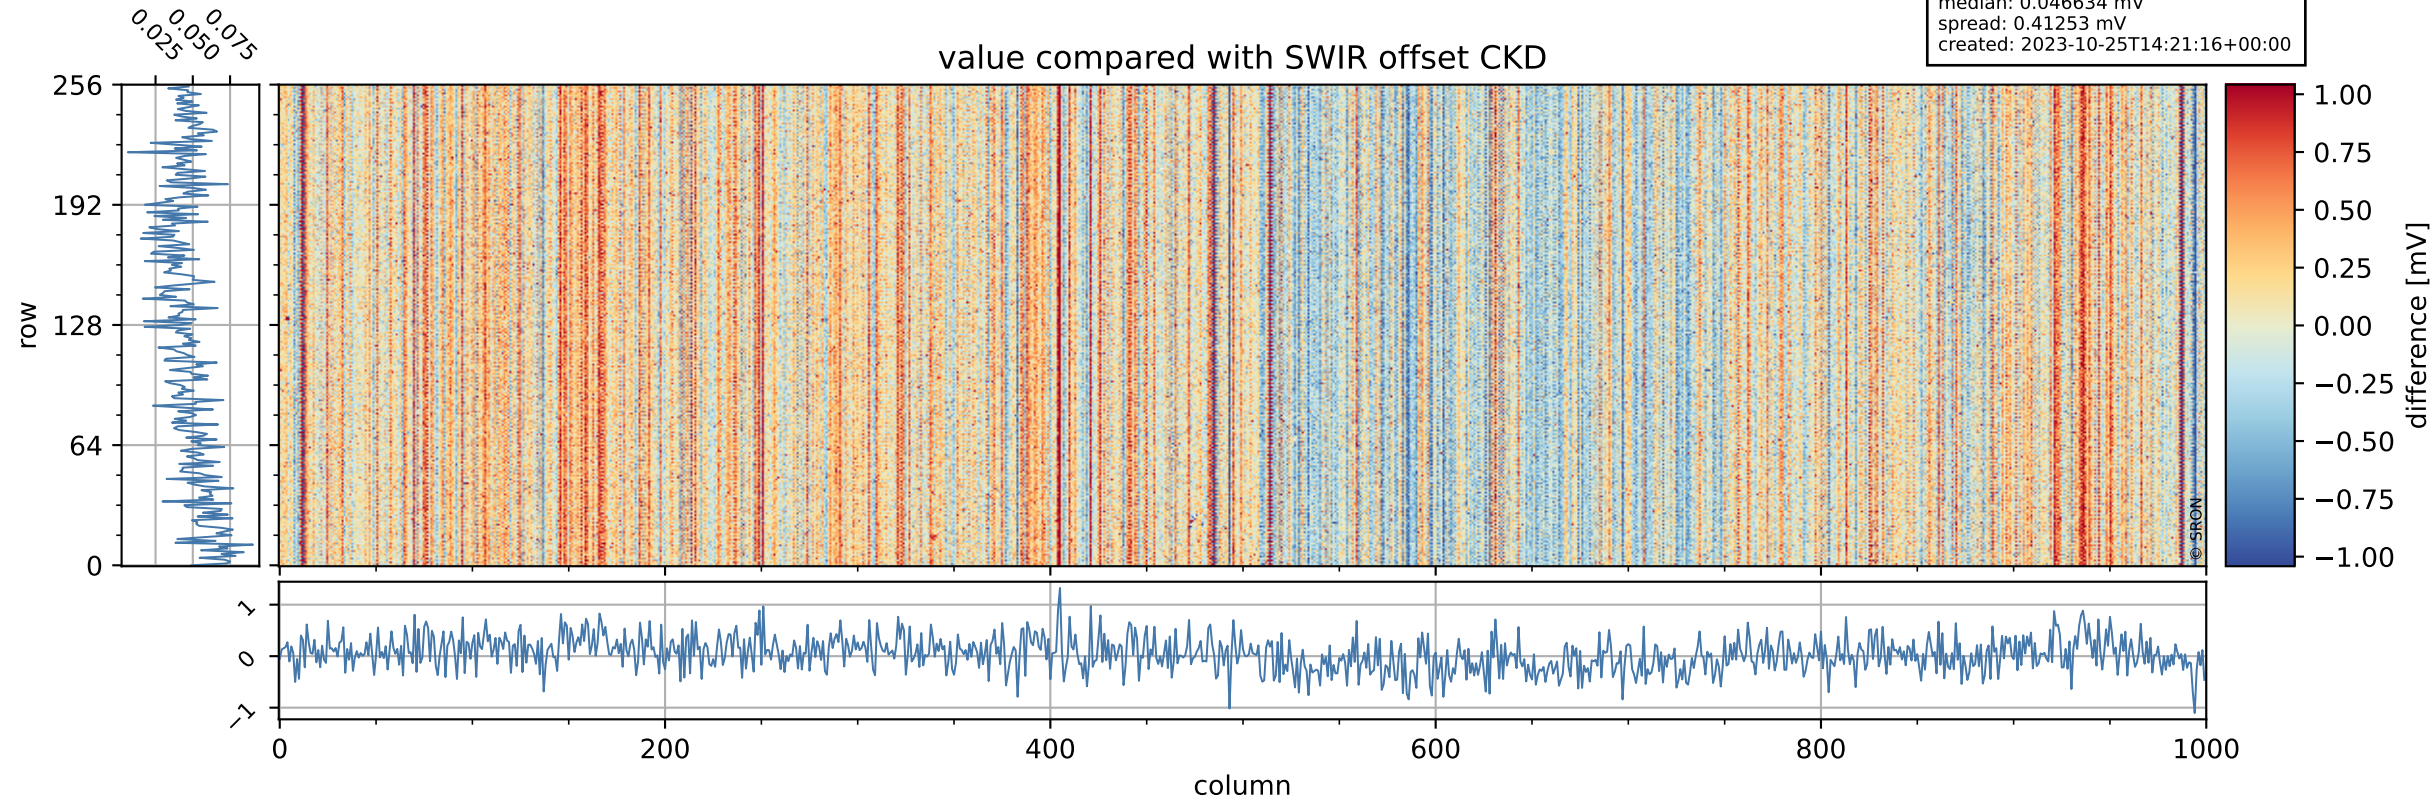

Tropomi SWIR offset (official)

orbits: 19 in [31207, 31252]
coverage: 2023-10-22 / 2023-10-25
median: 0.52606 V
spread: 0.035905 V
created: 2023-10-25T14:21:16+00:00

value detector map

Tropomi SWIR offset (official)

orbits: 19 in [31207, 31252]
coverage: 2023-10-22 / 2023-10-25
median: 28.641 μV
spread: 14.577 μV
created: 2023-10-25T14:21:16+00:00

Tropomi SWIR offset (official)

value compared with SWIR offset CKD

orbits: 19 in [31207, 31252]
coverage: 2023-10-22 / 2023-10-25
median: 0.046634 mV
spread: 0.41253 mV
created: 2023-10-25T14:21:16+00:00

Tropomi SWIR offset (official) ground-tracks of Sentinel-5P

orbits: 19 in [31207, 31252]
coverage: 2023-10-22 / 2023-10-25
created: 2023-10-25T14:21:17+00:00

Tropomi SWIR offset (official)

orbits: [2827, 31252]
coverage: 2018-04-30 / 2023-10-25
created: 2023-10-25T14:21:20+00:00

trend of detector median & temperatures