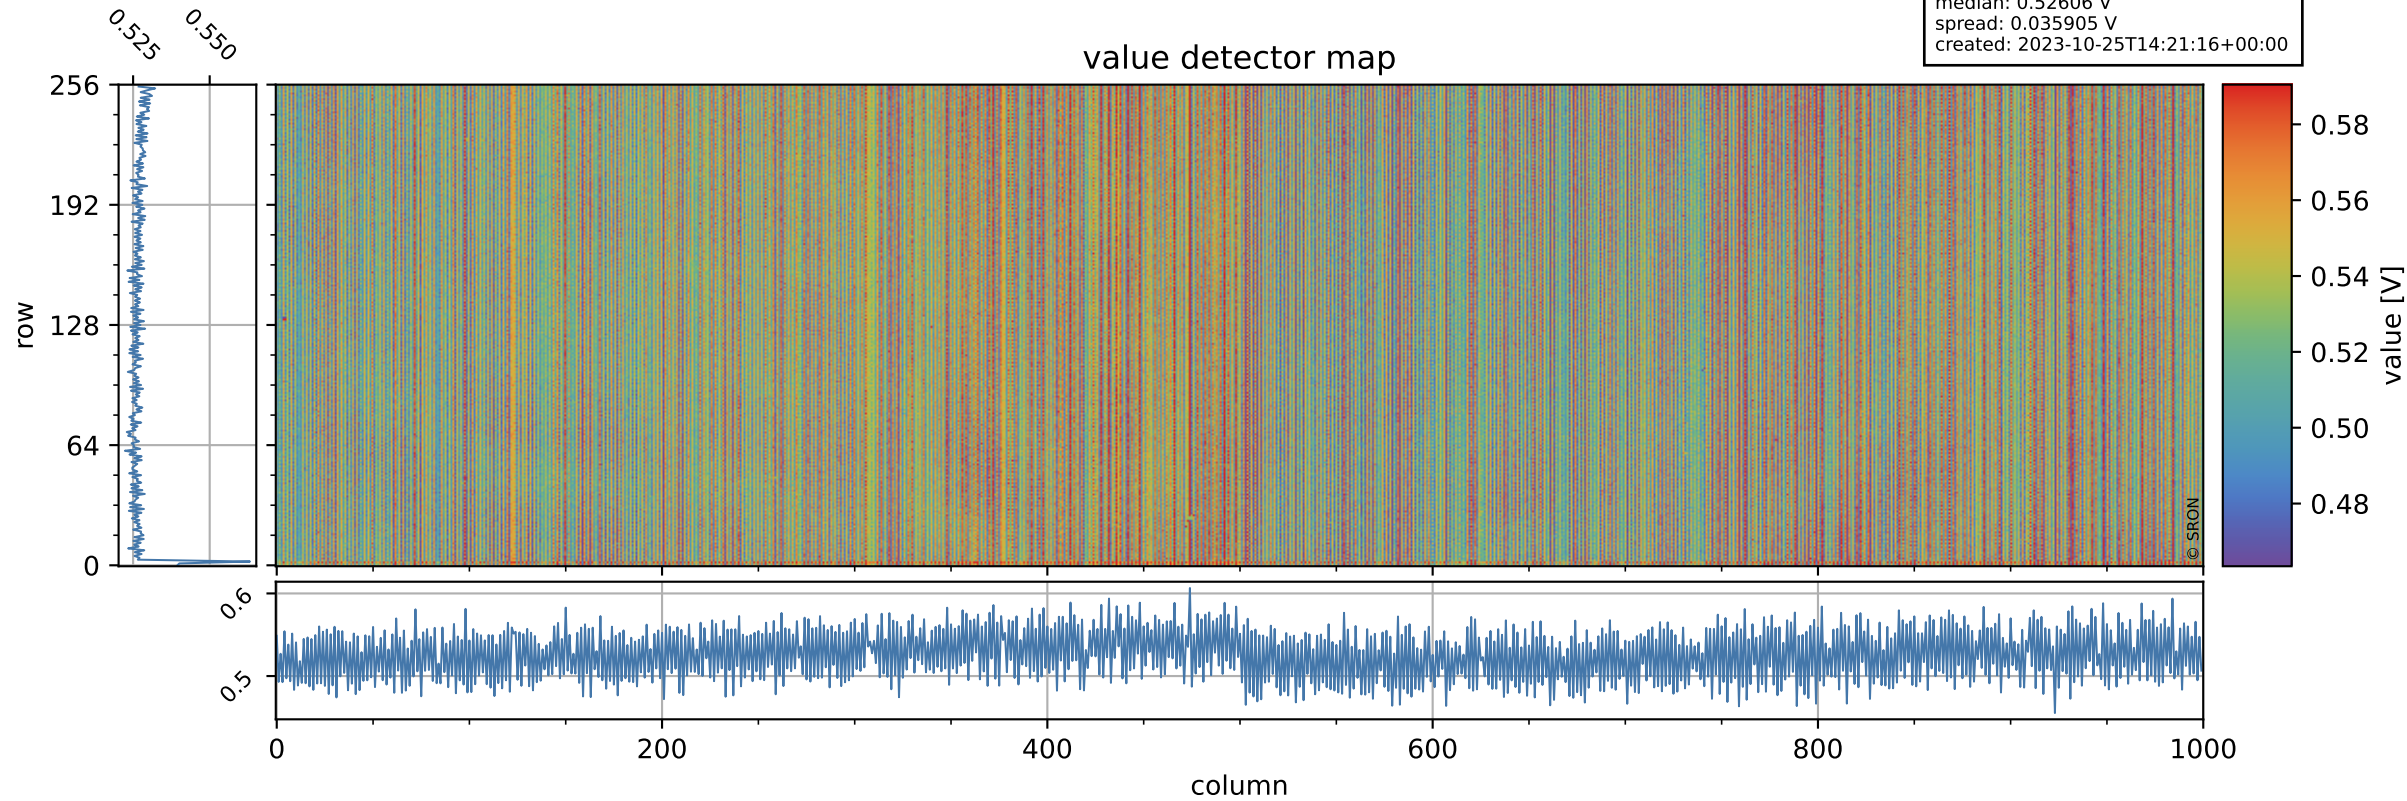

Tropomi SWIR offset (official)

orbits: 19 in [31207, 31252]
coverage: 2023-10-22 / 2023-10-25
median: 0.52606 V
spread: 0.035905 V
created: 2023-10-25T14:21:16+00:00

value detector map

Tropomi SWIR offset (official)

orbits: 19 in [31207, 31252]
coverage: 2023-10-22 / 2023-10-25
median: 28.641 μV
spread: 14.577 μV
created: 2023-10-25T14:21:16+00:00

Tropomi SWIR offset (official)

value compared with SWIR offset CKD

orbits: 19 in [31207, 31252]
coverage: 2023-10-22 / 2023-10-25
median: 0.046634 mV
spread: 0.41253 mV
created: 2023-10-25T14:21:16+00:00

Tropomi SWIR offset (official) ground-tracks of Sentinel-5P

orbits: 19 in [31207, 31252]
coverage: 2023-10-22 / 2023-10-25
created: 2023-10-25T14:21:17+00:00

Tropomi SWIR offset (official)

orbits: [2827, 31252]
coverage: 2018-04-30 / 2023-10-25
created: 2023-10-25T14:21:20+00:00

trend of detector median & temperatures