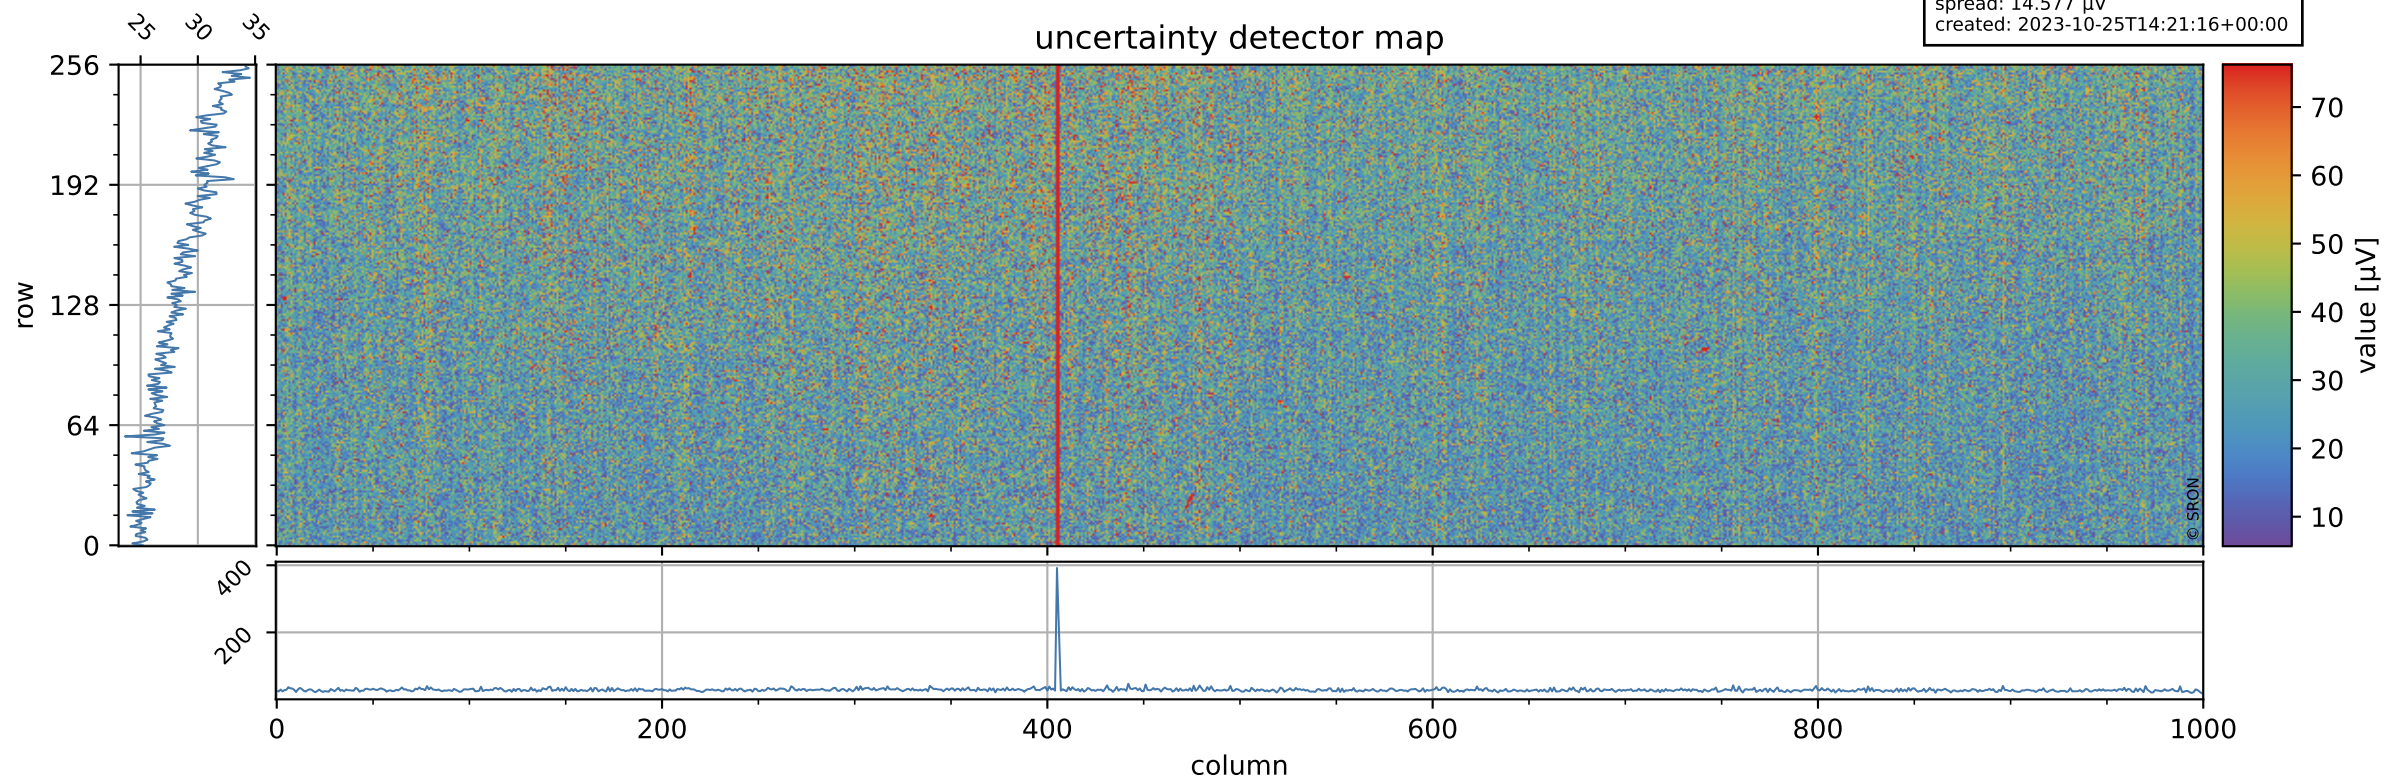

Tropomi SWIR offset (official)

orbits: 19 in [31207, 31252]
coverage: 2023-10-22 / 2023-10-25
median: 0.52606 V
spread: 0.035905 V
created: 2023-10-25T14:21:16+00:00

value detector map

Tropomi SWIR offset (official)

orbits: 19 in [31207, 31252]
coverage: 2023-10-22 / 2023-10-25
median: 28.641 μV
spread: 14.577 μV
created: 2023-10-25T14:21:16+00:00

Tropomi SWIR offset (official)

value compared with SWIR offset CKD

orbits: 19 in [31207, 31252]
coverage: 2023-10-22 / 2023-10-25
median: 0.046634 mV
spread: 0.41253 mV
created: 2023-10-25T14:21:16+00:00

Tropomi SWIR offset (official) ground-tracks of Sentinel-5P

orbits: 19 in [31207, 31252]
coverage: 2023-10-22 / 2023-10-25
created: 2023-10-25T14:21:17+00:00

Tropomi SWIR offset (official)

orbits: [2827, 31252]
coverage: 2018-04-30 / 2023-10-25
created: 2023-10-25T14:21:20+00:00

trend of detector median & temperatures