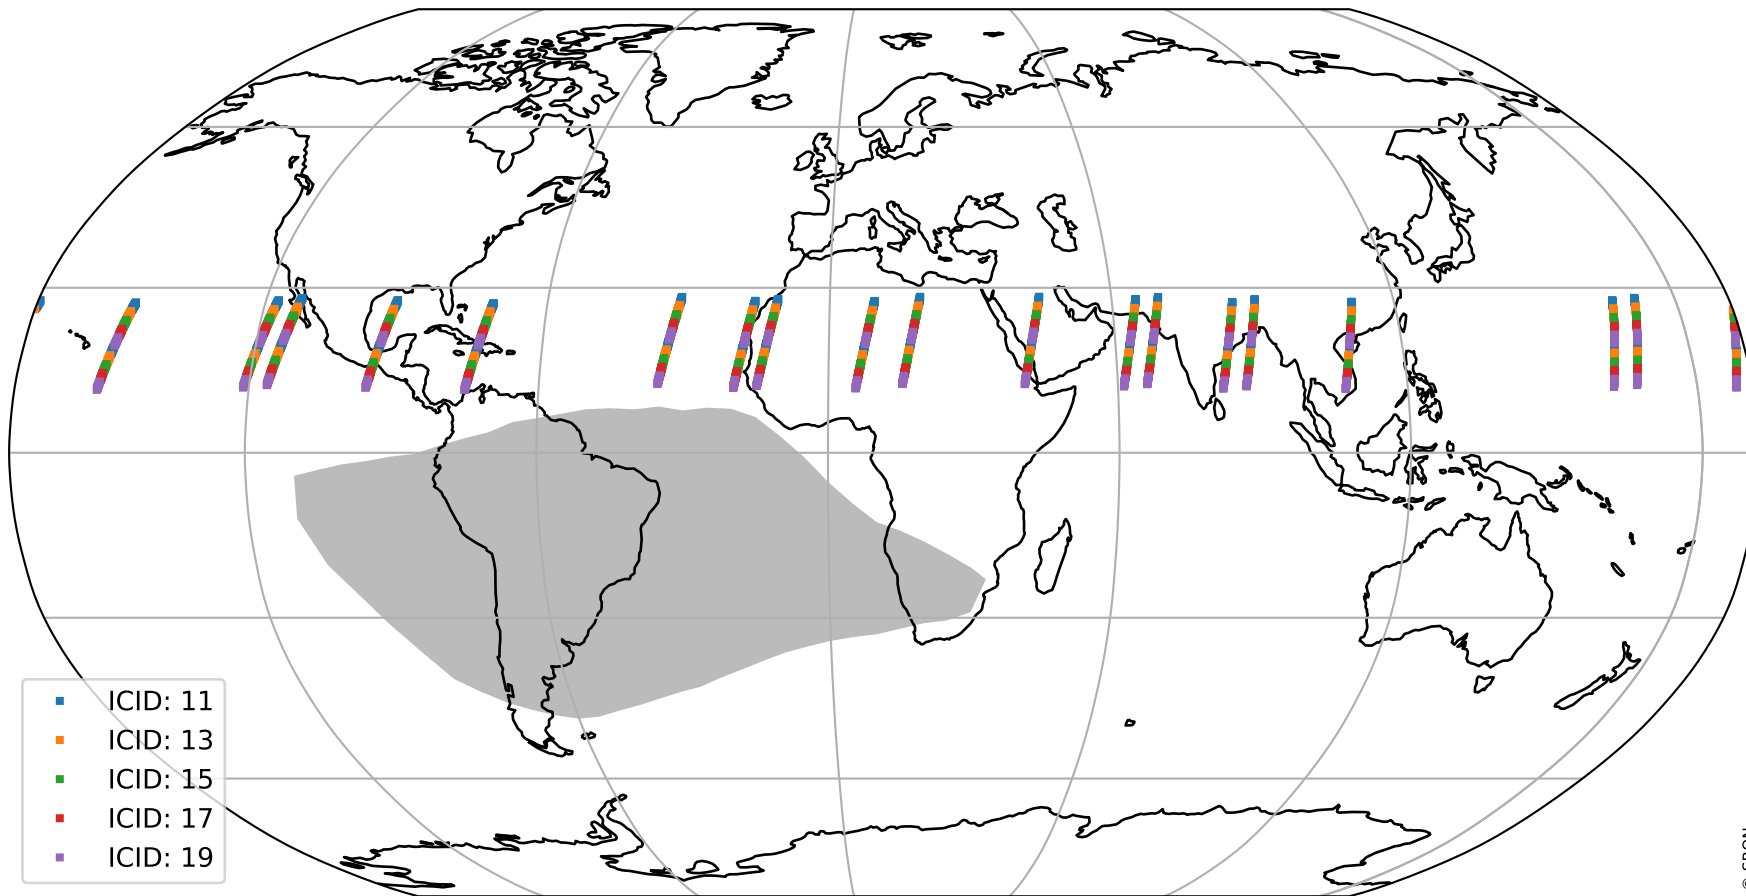

Tropomi SWIR offset (official)

orbits: 19 in [31207, 31252]
coverage: 2023-10-22 / 2023-10-25
median: 0.52606 V
spread: 0.035905 V
created: 2023-10-25T14:21:16+00:00

value detector map

Tropomi SWIR offset (official)

orbits: 19 in [31207, 31252]
coverage: 2023-10-22 / 2023-10-25
median: 28.641 μV
spread: 14.577 μV
created: 2023-10-25T14:21:16+00:00

Tropomi SWIR offset (official)

value compared with SWIR offset CKD

orbits: 19 in [31207, 31252]
coverage: 2023-10-22 / 2023-10-25
median: 0.046634 mV
spread: 0.41253 mV
created: 2023-10-25T14:21:16+00:00

Tropomi SWIR offset (official) ground-tracks of Sentinel-5P

orbits: 19 in [31207, 31252]
coverage: 2023-10-22 / 2023-10-25
created: 2023-10-25T14:21:17+00:00

Tropomi SWIR offset (official)

orbits: [2827, 31252]
coverage: 2018-04-30 / 2023-10-25
created: 2023-10-25T14:21:20+00:00