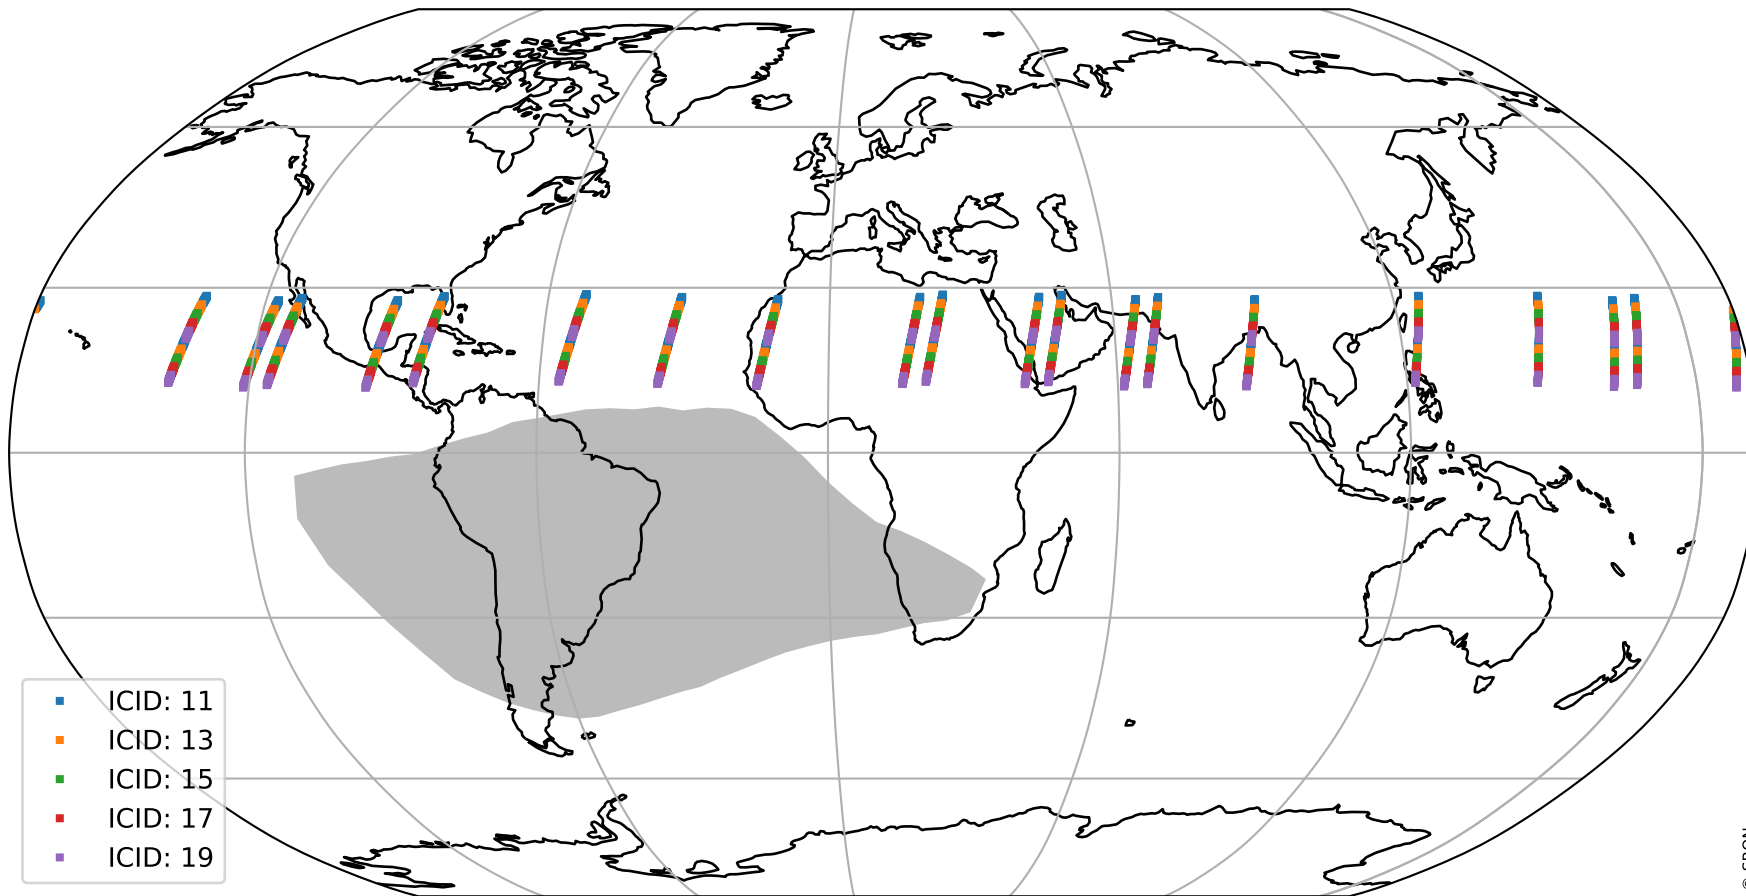

# Tropomi SWIR offset (official)

orbits: 20 in [31222, 31267]  
coverage: 2023-10-23 / 2023-10-26  
median: 28.164  $\mu\text{V}$   
spread: 14.359  $\mu\text{V}$   
created: 2023-10-26T14:21:14Z

# Tropomi SWIR offset (official)

orbits: 20 in [31222, 31267]  
coverage: 2023-10-23 / 2023-10-26  
median: 0.046069 mV  
spread: 0.41323 mV  
created: 2023-10-26T14:21:14Z

value compared with SWIR offset CKD

# Tropomi SWIR offset (official) ground-tracks of Sentinel-5P

orbits: 20 in [31222, 31267]  
coverage: 2023-10-23 / 2023-10-26  
created: 2023-10-26T14:21:14Z

# Tropomi SWIR offset (official)

orbits: [2827, 31267]  
coverage: 2018-04-30 / 2023-10-26  
created: 2023-10-26T14:21:17Z