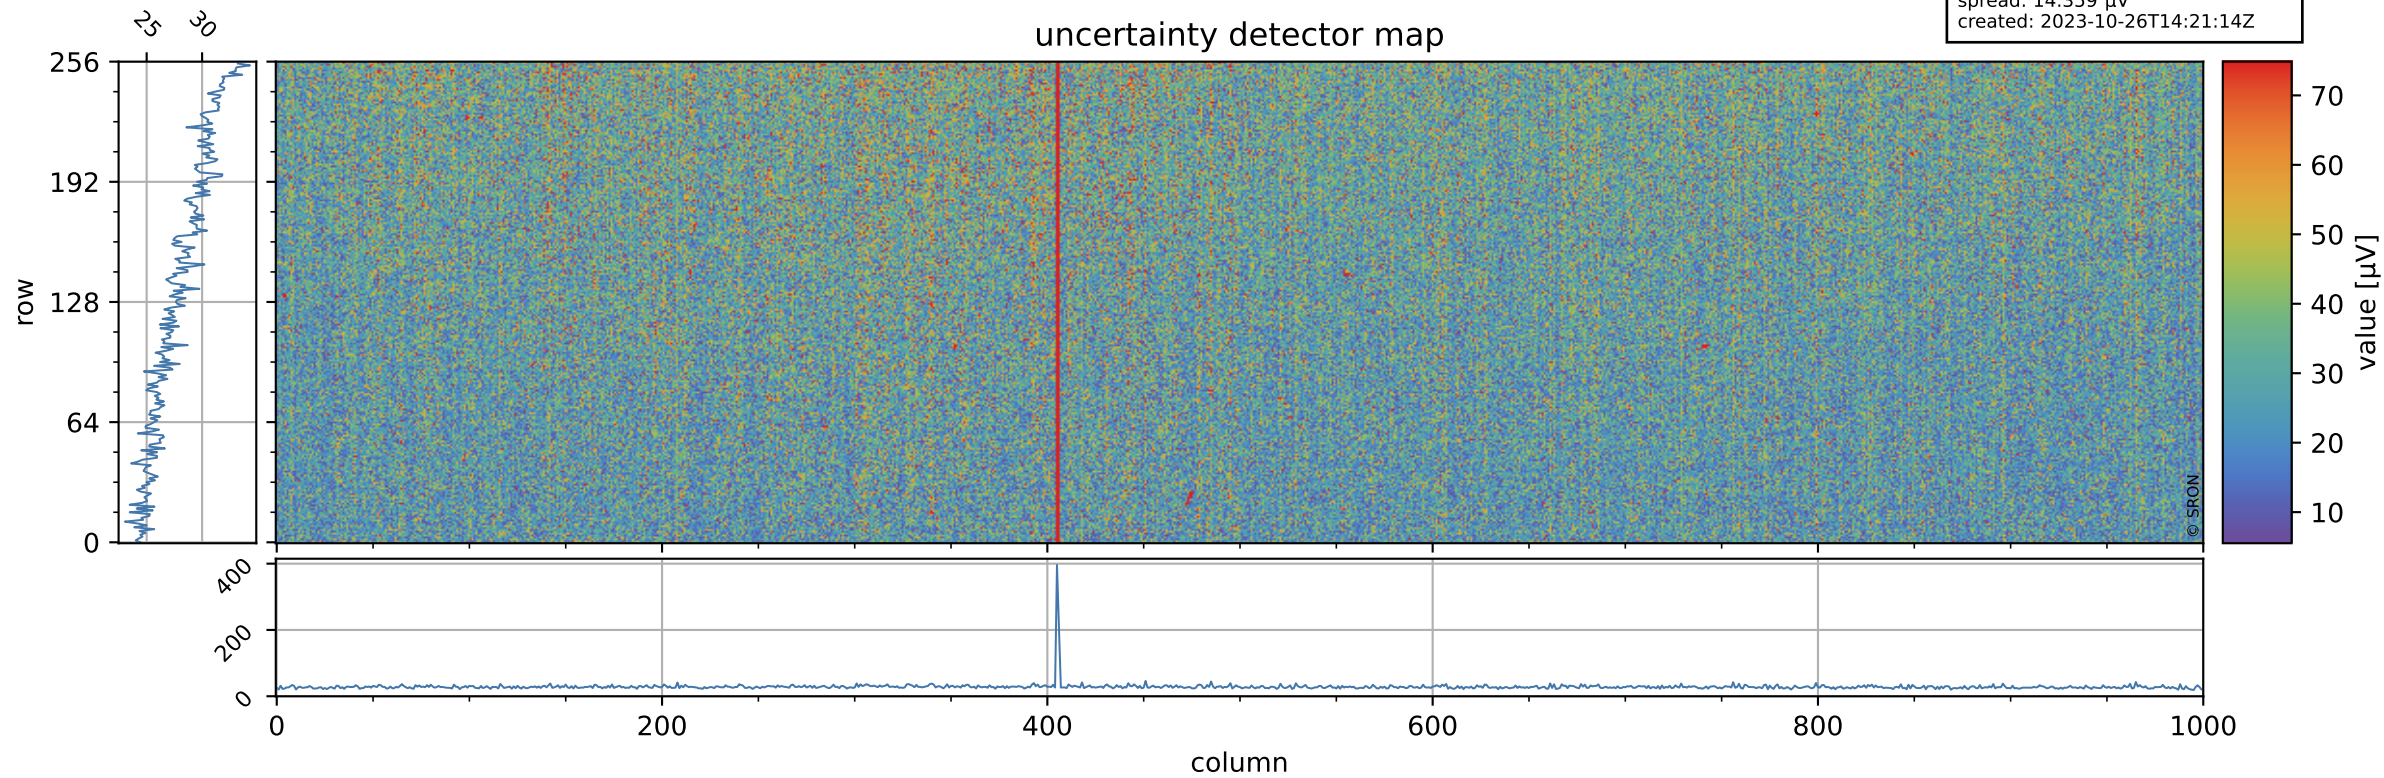

# Tropomi SWIR offset (official)

orbits: 20 in [31222, 31267]  
coverage: 2023-10-23 / 2023-10-26  
median: 0.52606 V  
spread: 0.035907 V  
created: 2023-10-26T14:21:13Z

## value detector map

# Tropomi SWIR offset (official)

orbits: 20 in [31222, 31267]  
coverage: 2023-10-23 / 2023-10-26  
median: 28.164  $\mu\text{V}$   
spread: 14.359  $\mu\text{V}$   
created: 2023-10-26T14:21:14Z

# Tropomi SWIR offset (official) ground-tracks of Sentinel-5P

orbits: 20 in [31222, 31267]  
coverage: 2023-10-23 / 2023-10-26  
created: 2023-10-26T14:21:14Z