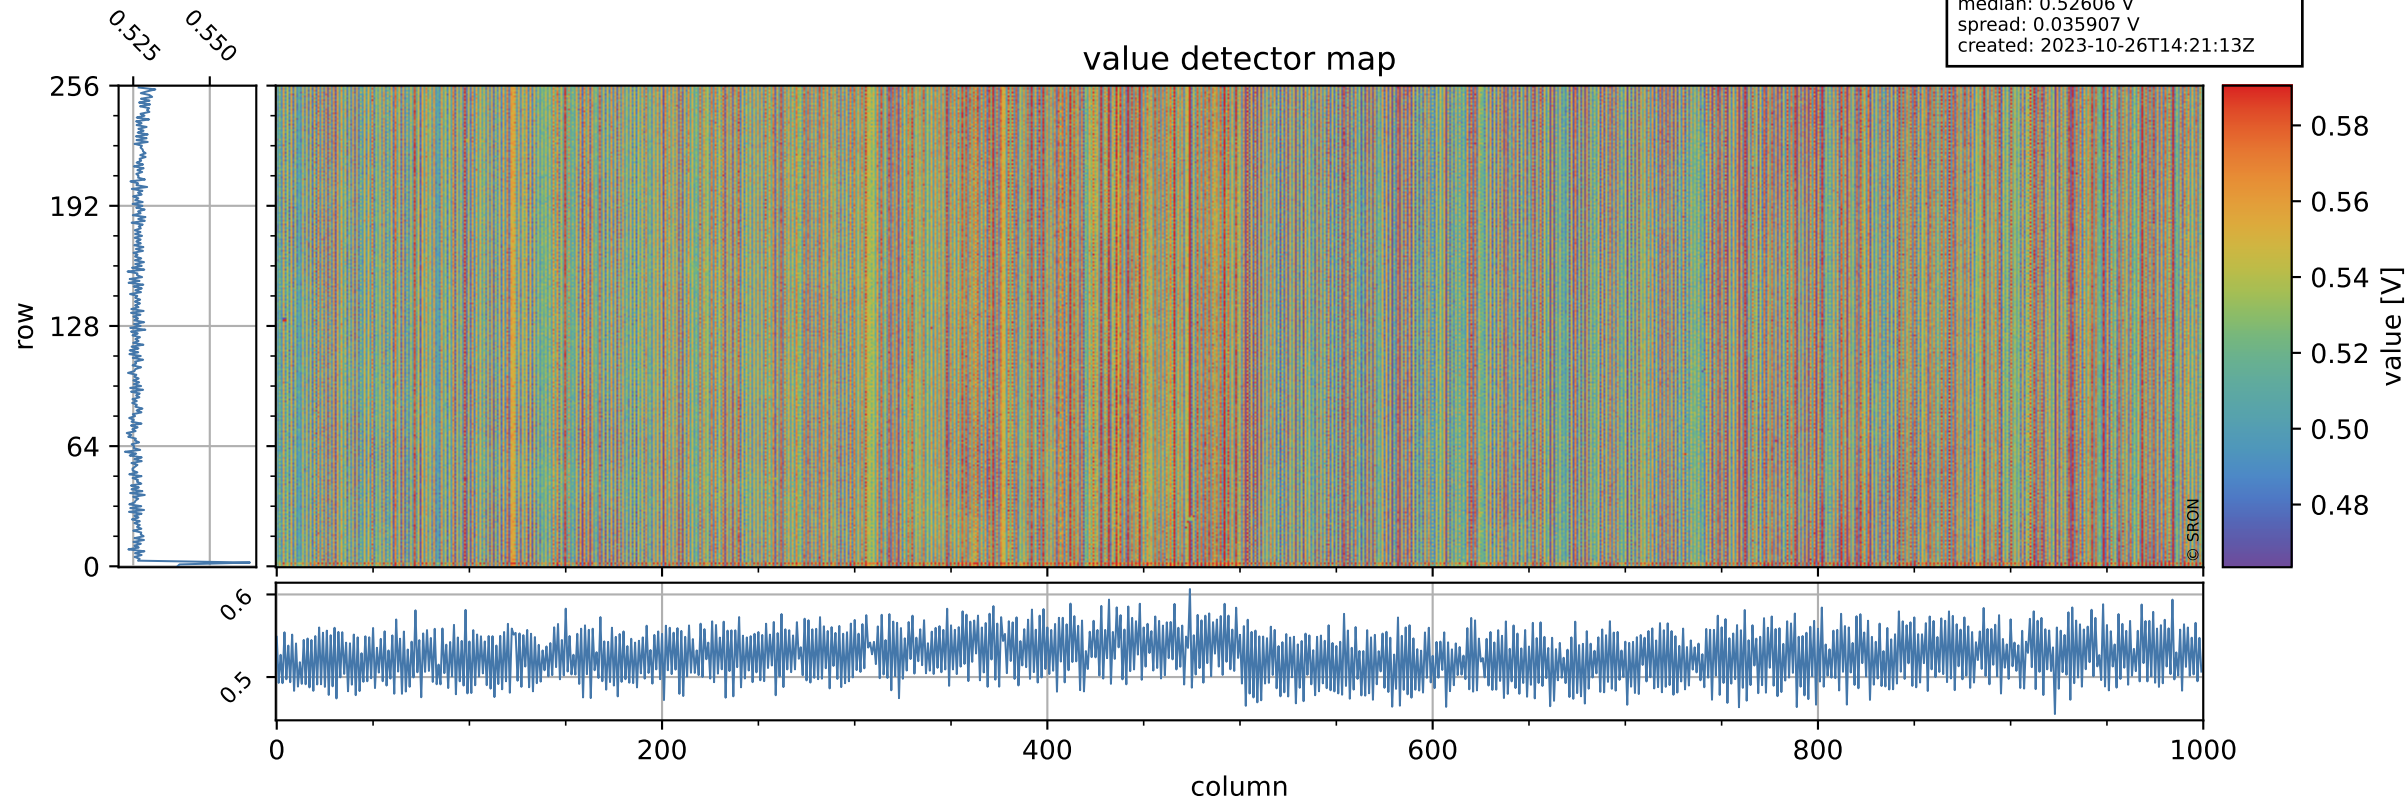

# Tropomi SWIR offset (official)

orbits: 20 in [31222, 31267]  
coverage: 2023-10-23 / 2023-10-26  
median: 0.52606 V  
spread: 0.035907 V  
created: 2023-10-26T14:21:13Z

## value detector map

# Tropomi SWIR offset (official)

orbits: 20 in [31222, 31267]  
coverage: 2023-10-23 / 2023-10-26  
median: 28.164  $\mu\text{V}$   
spread: 14.359  $\mu\text{V}$   
created: 2023-10-26T14:21:14Z

# Tropomi SWIR offset (official) ground-tracks of Sentinel-5P

orbits: 20 in [31222, 31267]  
coverage: 2023-10-23 / 2023-10-26  
created: 2023-10-26T14:21:14Z