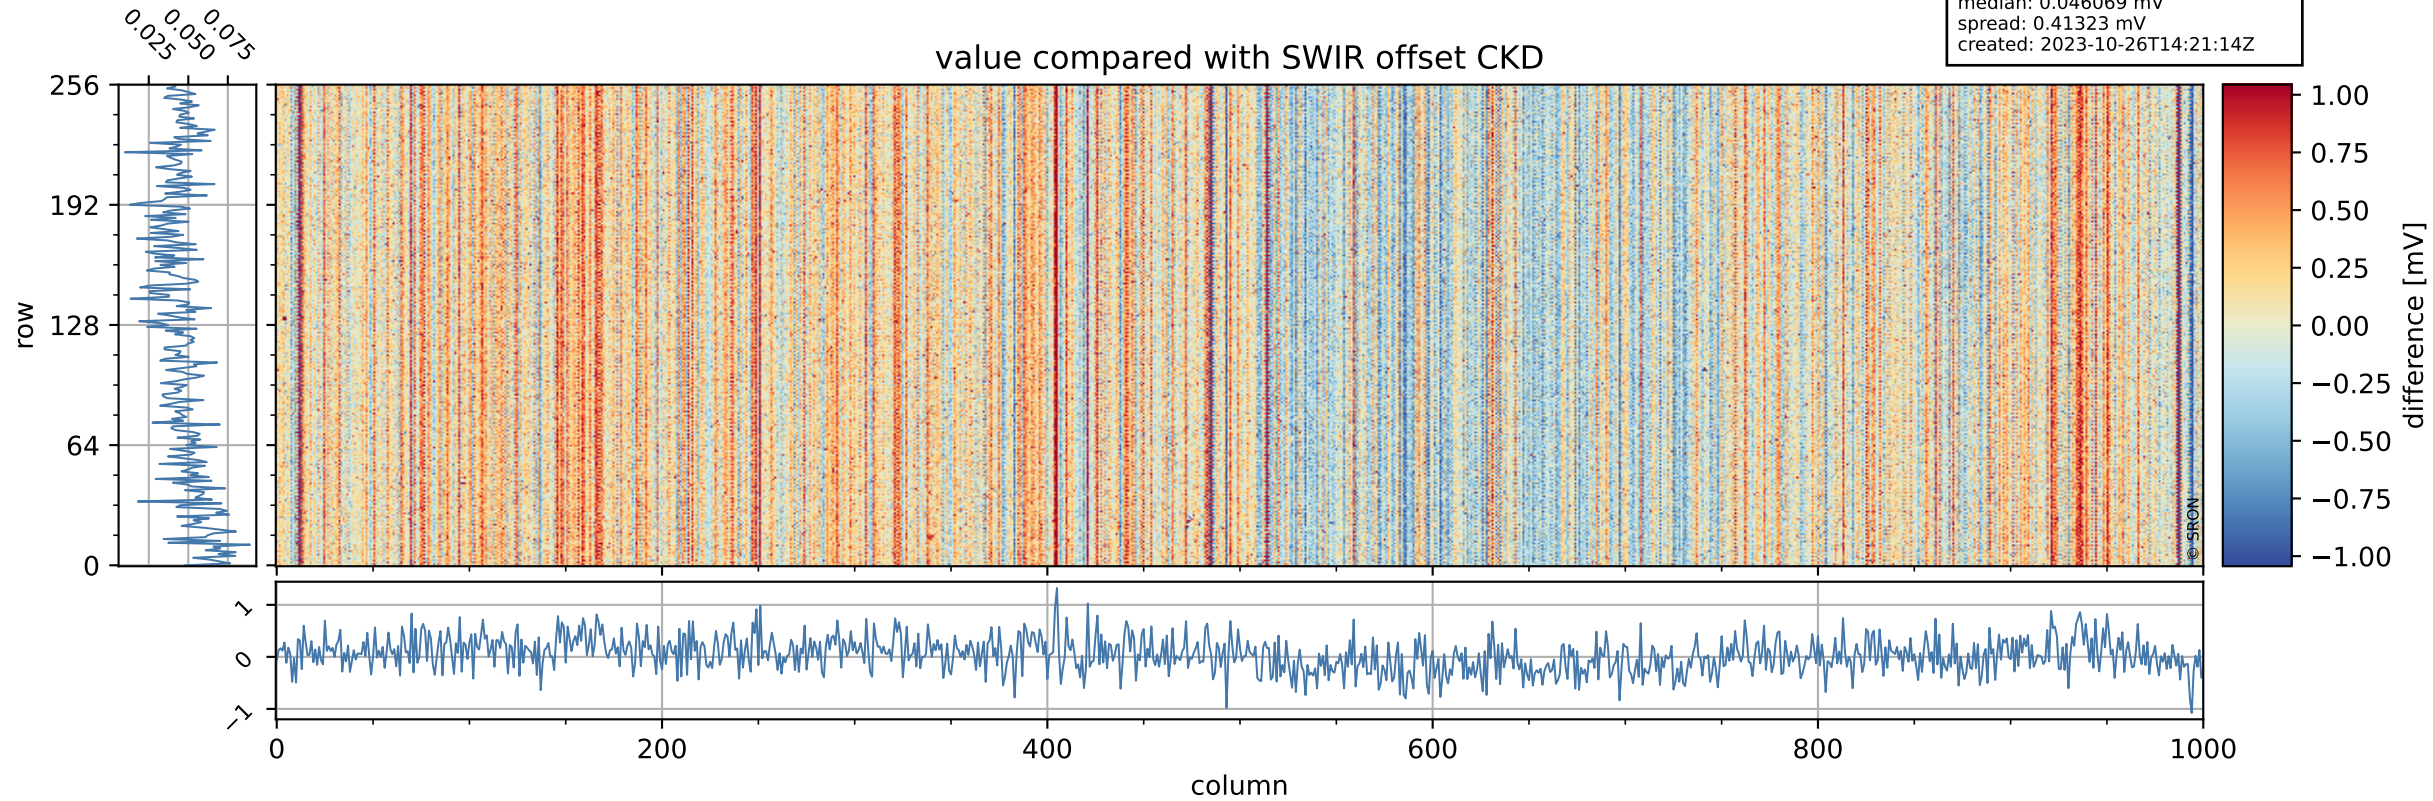

## value detector map

# Tropomi SWIR offset (official)

orbits: 20 in [31222, 31267]  
coverage: 2023-10-23 / 2023-10-26  
median: 28.164  $\mu\text{V}$   
spread: 14.359  $\mu\text{V}$   
created: 2023-10-26T14:21:14Z

# Tropomi SWIR offset (official)

orbits: 20 in [31222, 31267]  
coverage: 2023-10-23 / 2023-10-26  
median: 0.046069 mV  
spread: 0.41323 mV  
created: 2023-10-26T14:21:14Z

value compared with SWIR offset CKD

# Tropomi SWIR offset (official) ground-tracks of Sentinel-5P

orbits: 20 in [31222, 31267]  
coverage: 2023-10-23 / 2023-10-26  
created: 2023-10-26T14:21:14Z