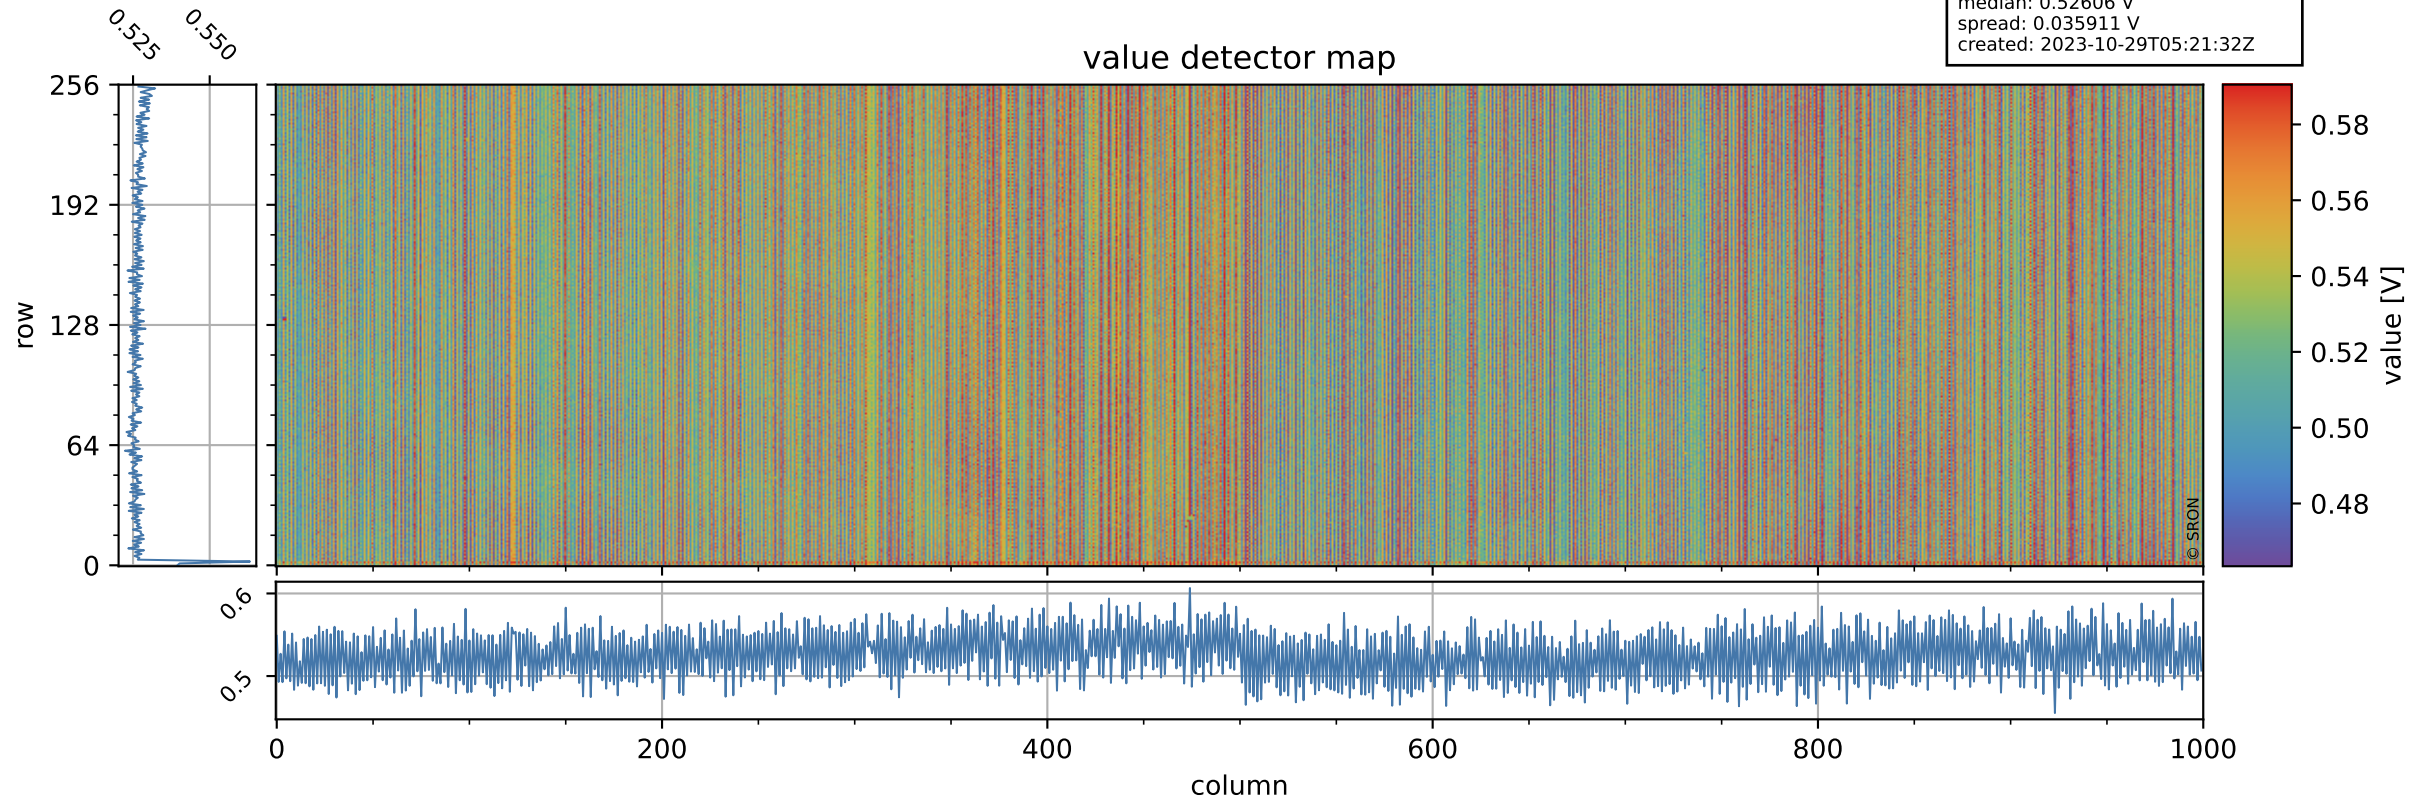

# Tropomi SWIR offset (official)

orbits: 19 in [31252, 31297]  
coverage: 2023-10-25 / 2023-10-28  
median: 0.52606 V  
spread: 0.035911 V  
created: 2023-10-29T05:21:32Z

## value detector map

# Tropomi SWIR offset (official)

orbits: 19 in [31252, 31297]  
coverage: 2023-10-25 / 2023-10-28  
median: 28.243  $\mu\text{V}$   
spread: 14.316  $\mu\text{V}$   
created: 2023-10-29T05:21:32Z

# Tropomi SWIR offset (official) ground-tracks of Sentinel-5P

orbits: 19 in [31252, 31297]  
coverage: 2023-10-25 / 2023-10-28  
created: 2023-10-29T05:21:33Z