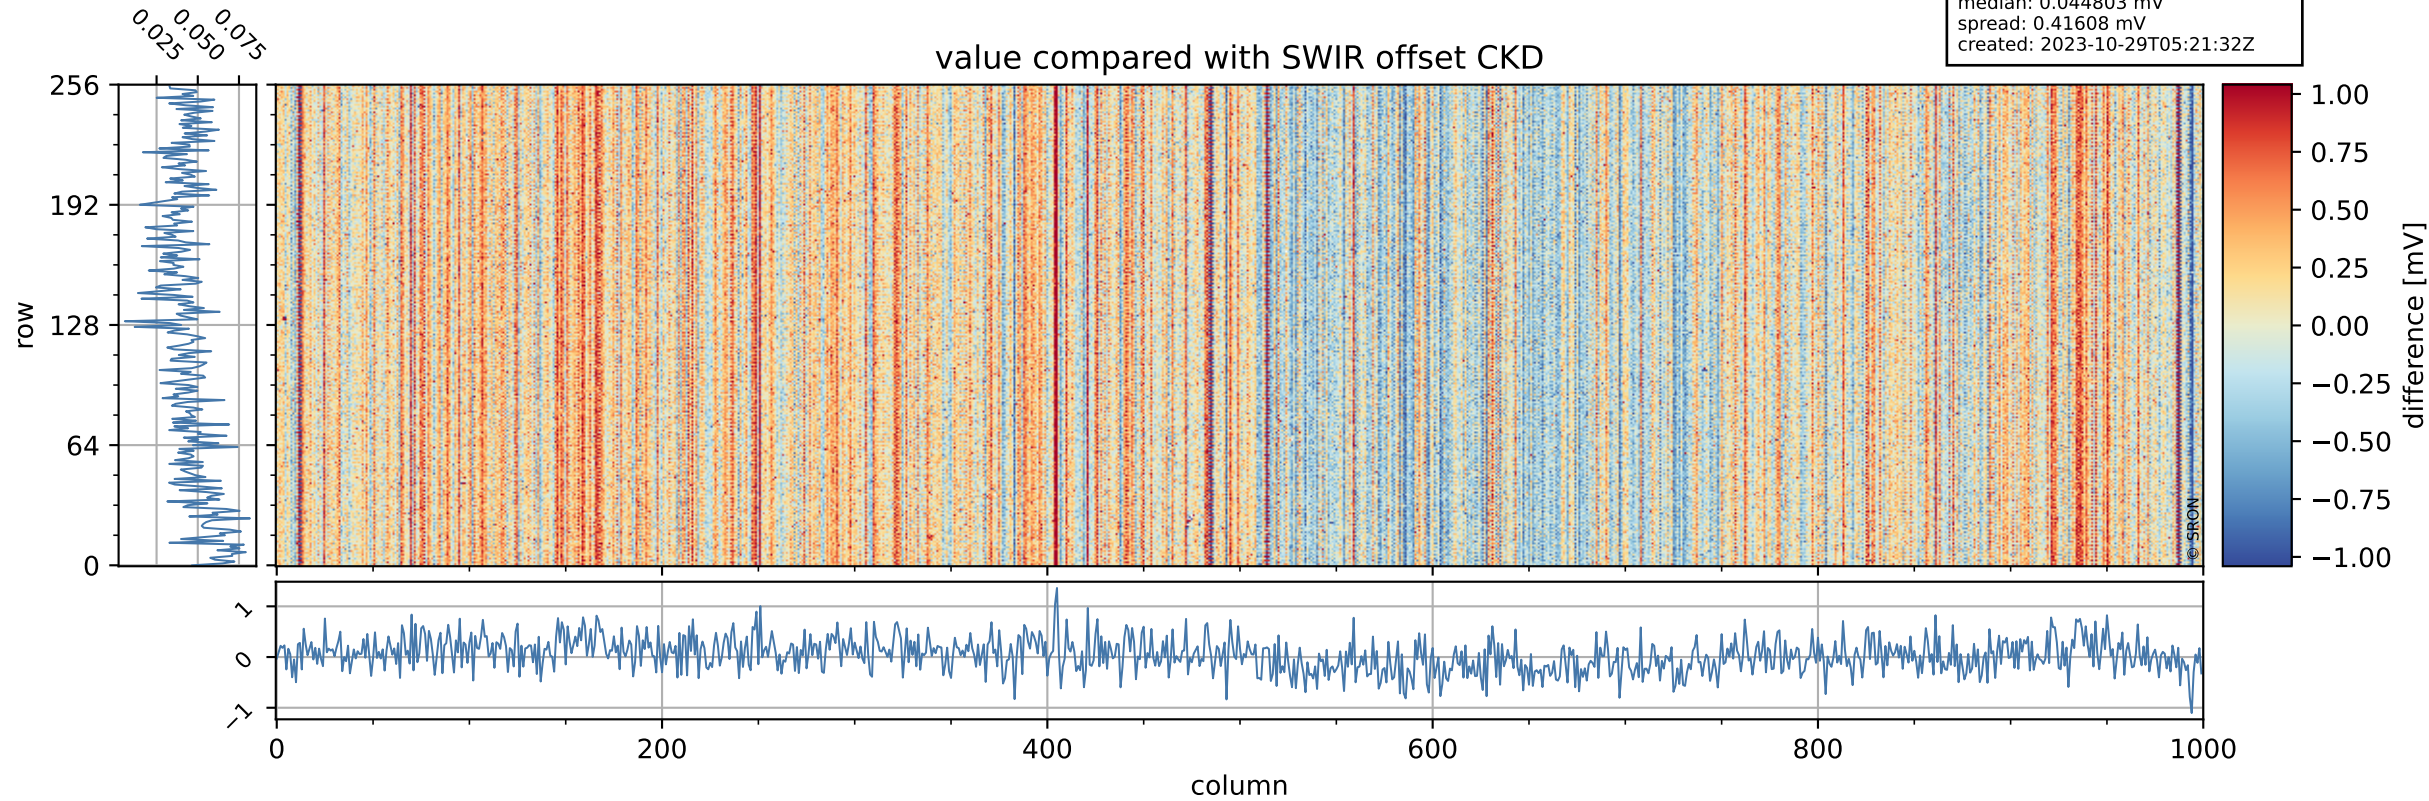

## value detector map

# Tropomi SWIR offset (official)

orbits: 19 in [31252, 31297]  
coverage: 2023-10-25 / 2023-10-28  
median: 28.243  $\mu\text{V}$   
spread: 14.316  $\mu\text{V}$   
created: 2023-10-29T05:21:32Z

# Tropomi SWIR offset (official)

orbits: 19 in [31252, 31297]  
coverage: 2023-10-25 / 2023-10-28  
median: 0.044803 mV  
spread: 0.41608 mV  
created: 2023-10-29T05:21:32Z

value compared with SWIR offset CKD

# Tropomi SWIR offset (official) ground-tracks of Sentinel-5P

orbits: 19 in [31252, 31297]  
coverage: 2023-10-25 / 2023-10-28  
created: 2023-10-29T05:21:33Z