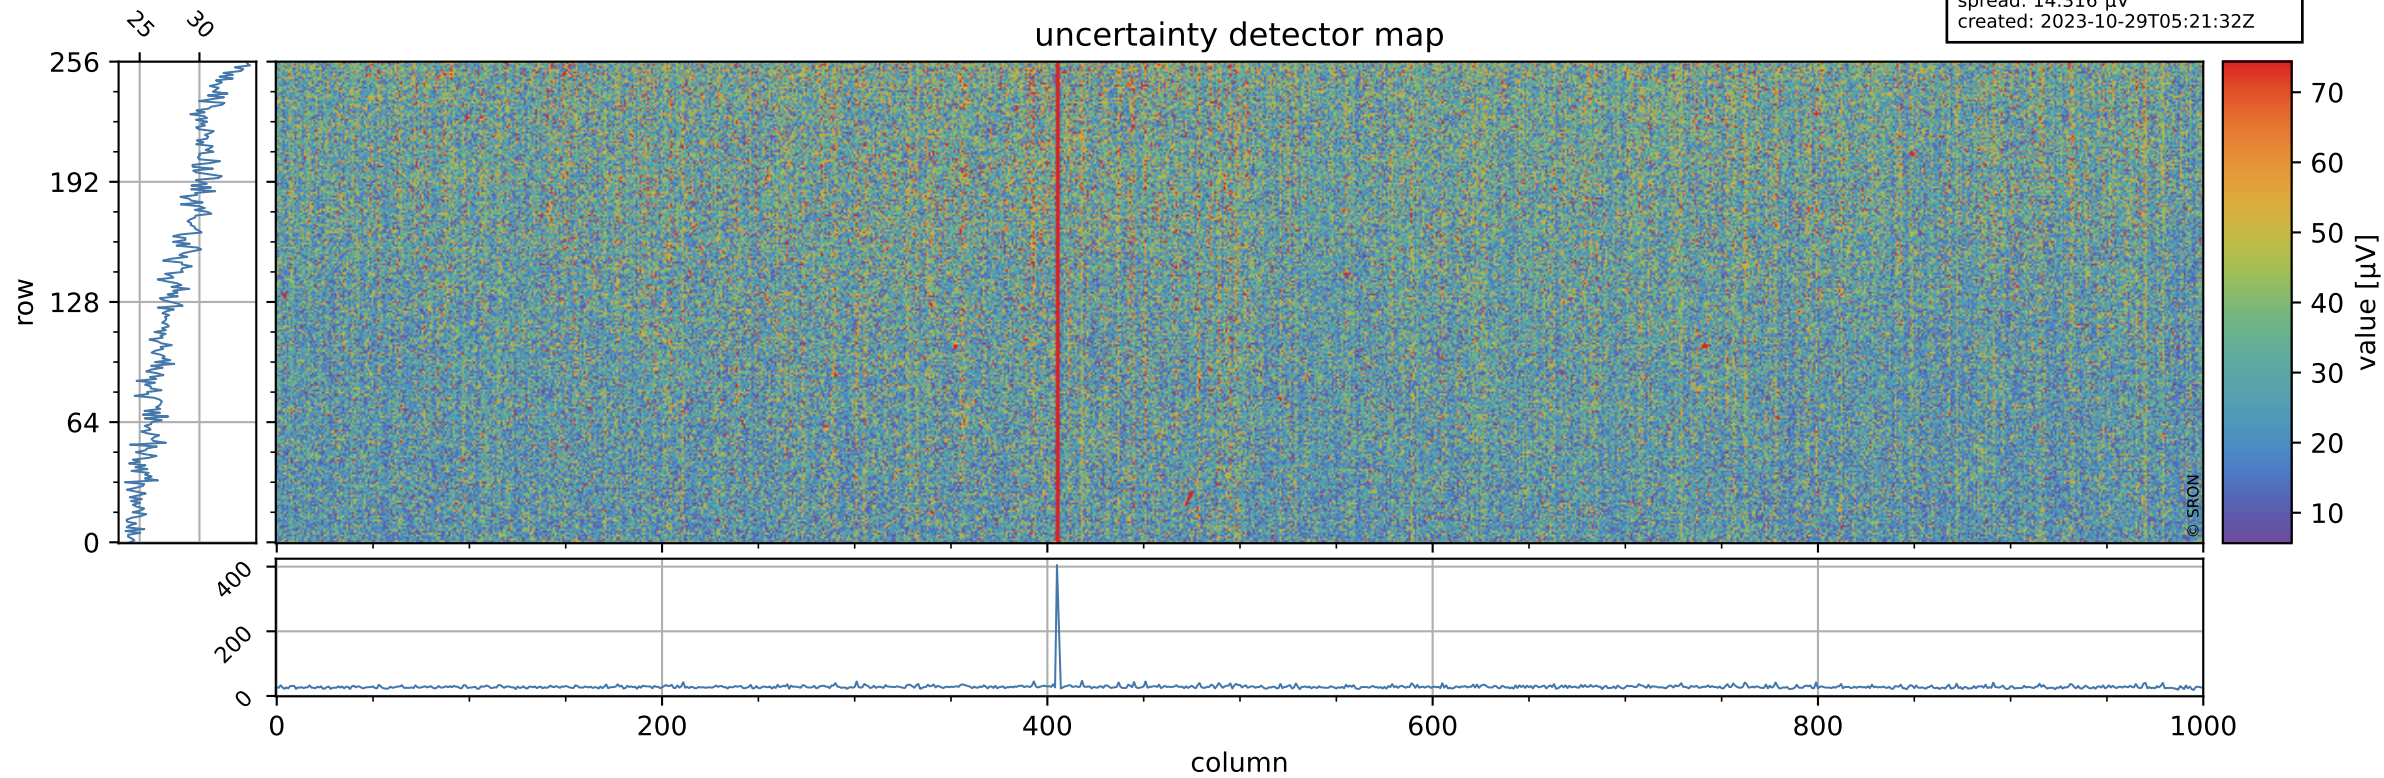

# Tropomi SWIR offset (official)

orbits: 19 in [31252, 31297]  
coverage: 2023-10-25 / 2023-10-28  
median: 0.52606 V  
spread: 0.035911 V  
created: 2023-10-29T05:21:32Z

## value detector map

# Tropomi SWIR offset (official)

orbits: 19 in [31252, 31297]  
coverage: 2023-10-25 / 2023-10-28  
median: 28.243  $\mu\text{V}$   
spread: 14.316  $\mu\text{V}$   
created: 2023-10-29T05:21:32Z

# Tropomi SWIR offset (official) ground-tracks of Sentinel-5P

orbits: 19 in [31252, 31297]  
coverage: 2023-10-25 / 2023-10-28  
created: 2023-10-29T05:21:33Z