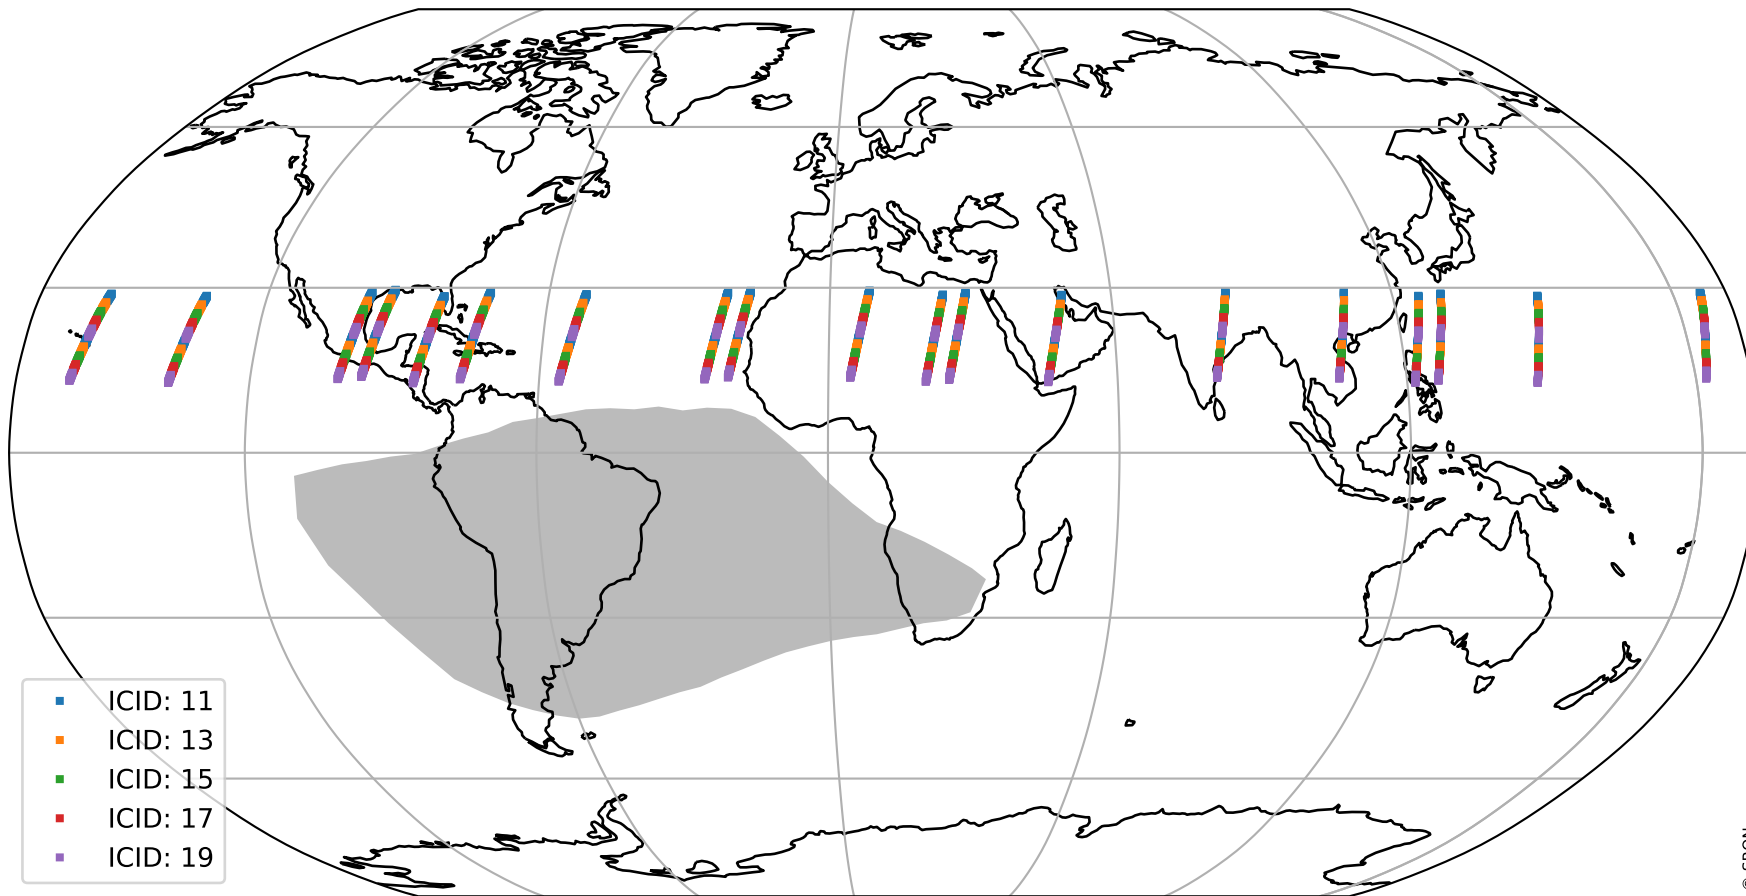

# Tropomi SWIR offset (official)

orbits: 19 in [31252, 31297]  
coverage: 2023-10-25 / 2023-10-28  
median: 28.243  $\mu\text{V}$   
spread: 14.316  $\mu\text{V}$   
created: 2023-10-29T05:21:32Z

# Tropomi SWIR offset (official)

orbits: 19 in [31252, 31297]  
coverage: 2023-10-25 / 2023-10-28  
median: 0.044803 mV  
spread: 0.41608 mV  
created: 2023-10-29T05:21:32Z

value compared with SWIR offset CKD

# Tropomi SWIR offset (official) ground-tracks of Sentinel-5P

orbits: 19 in [31252, 31297]  
coverage: 2023-10-25 / 2023-10-28  
created: 2023-10-29T05:21:33Z

# Tropomi SWIR offset (official)

orbits: [2827, 31297]  
coverage: 2018-04-30 / 2023-10-28  
created: 2023-10-29T05:21:34Z