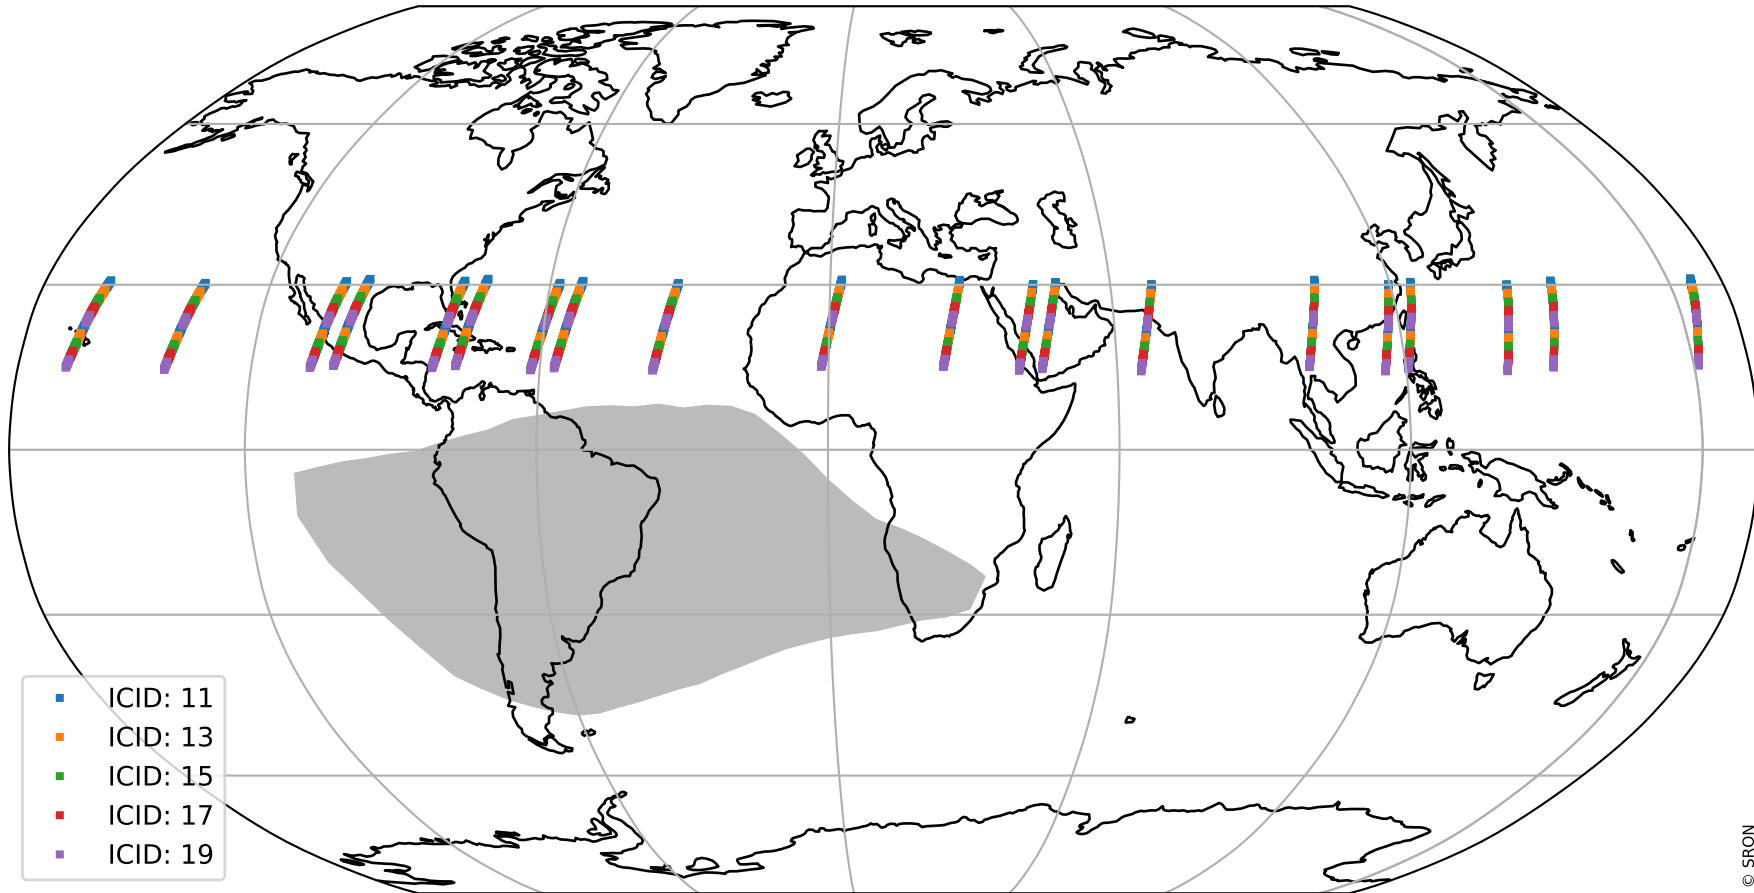

# Tropomi SWIR offset (official)

orbits: 20 in [31312, 31357]  
coverage: 2023-10-29 / 2023-11-01  
median: 27.92  $\mu\text{V}$   
spread: 14.254  $\mu\text{V}$   
created: 2023-11-02T05:21:20Z

# Tropomi SWIR offset (official)

orbits: 20 in [31312, 31357]  
coverage: 2023-10-29 / 2023-11-01  
median: 0.032936 mV  
spread: 0.42006 mV  
created: 2023-11-02T05:21:21Z

value compared with SWIR offset CKD

# Tropomi SWIR offset (official) ground-tracks of Sentinel-5P

orbits: 20 in [31312, 31357]  
coverage: 2023-10-29 / 2023-11-01  
created: 2023-11-02T05:21:21Z

- ICID: 11
- ICID: 13
- ICID: 15
- ICID: 17
- ICID: 19

# Tropomi SWIR offset (official)

orbits: [2827, 31357]  
coverage: 2018-04-30 / 2023-11-01  
created: 2023-11-02T05:21:22Z