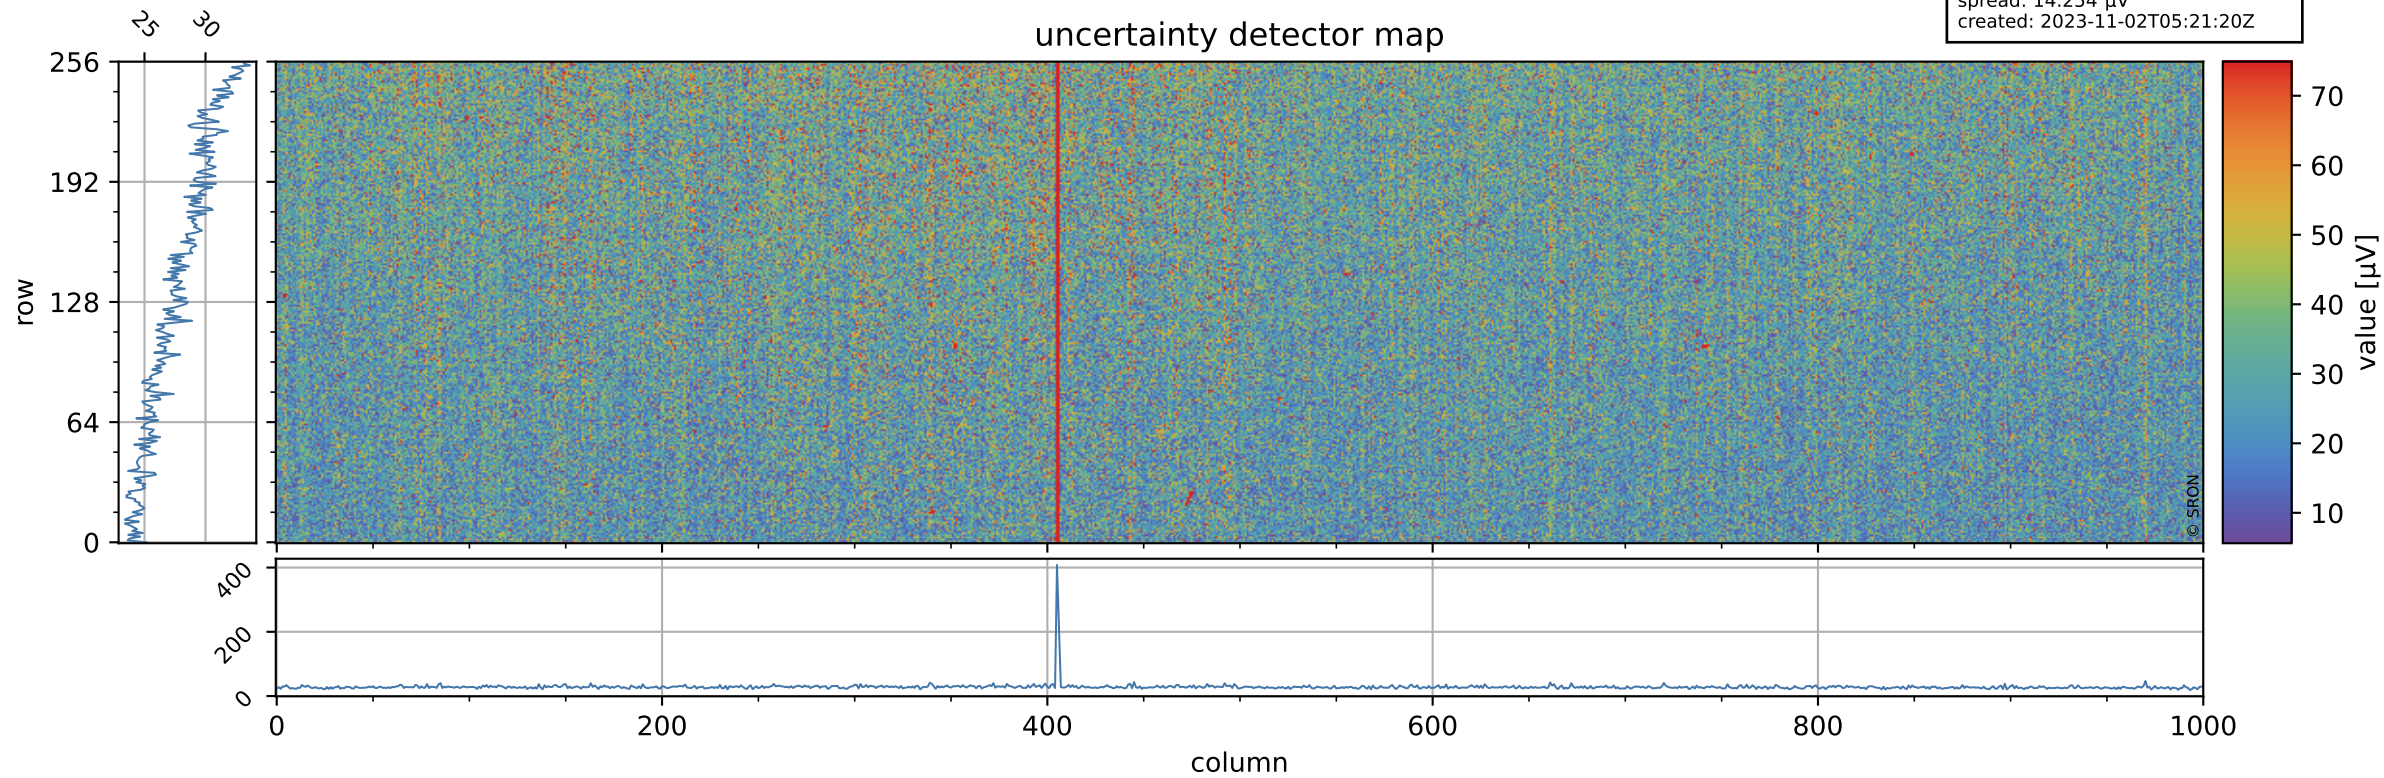

# Tropomi SWIR offset (official)

orbits: 20 in [31312, 31357]  
coverage: 2023-10-29 / 2023-11-01  
median: 0.52604 V  
spread: 0.035909 V  
created: 2023-11-02T05:21:20Z

## value detector map

# Tropomi SWIR offset (official)

orbits: 20 in [31312, 31357]  
coverage: 2023-10-29 / 2023-11-01  
median: 27.92  $\mu\text{V}$   
spread: 14.254  $\mu\text{V}$   
created: 2023-11-02T05:21:20Z

# Tropomi SWIR offset (official) ground-tracks of Sentinel-5P

orbits: 20 in [31312, 31357]  
coverage: 2023-10-29 / 2023-11-01  
created: 2023-11-02T05:21:21Z

- ICID: 11
- ICID: 13
- ICID: 15
- ICID: 17
- ICID: 19