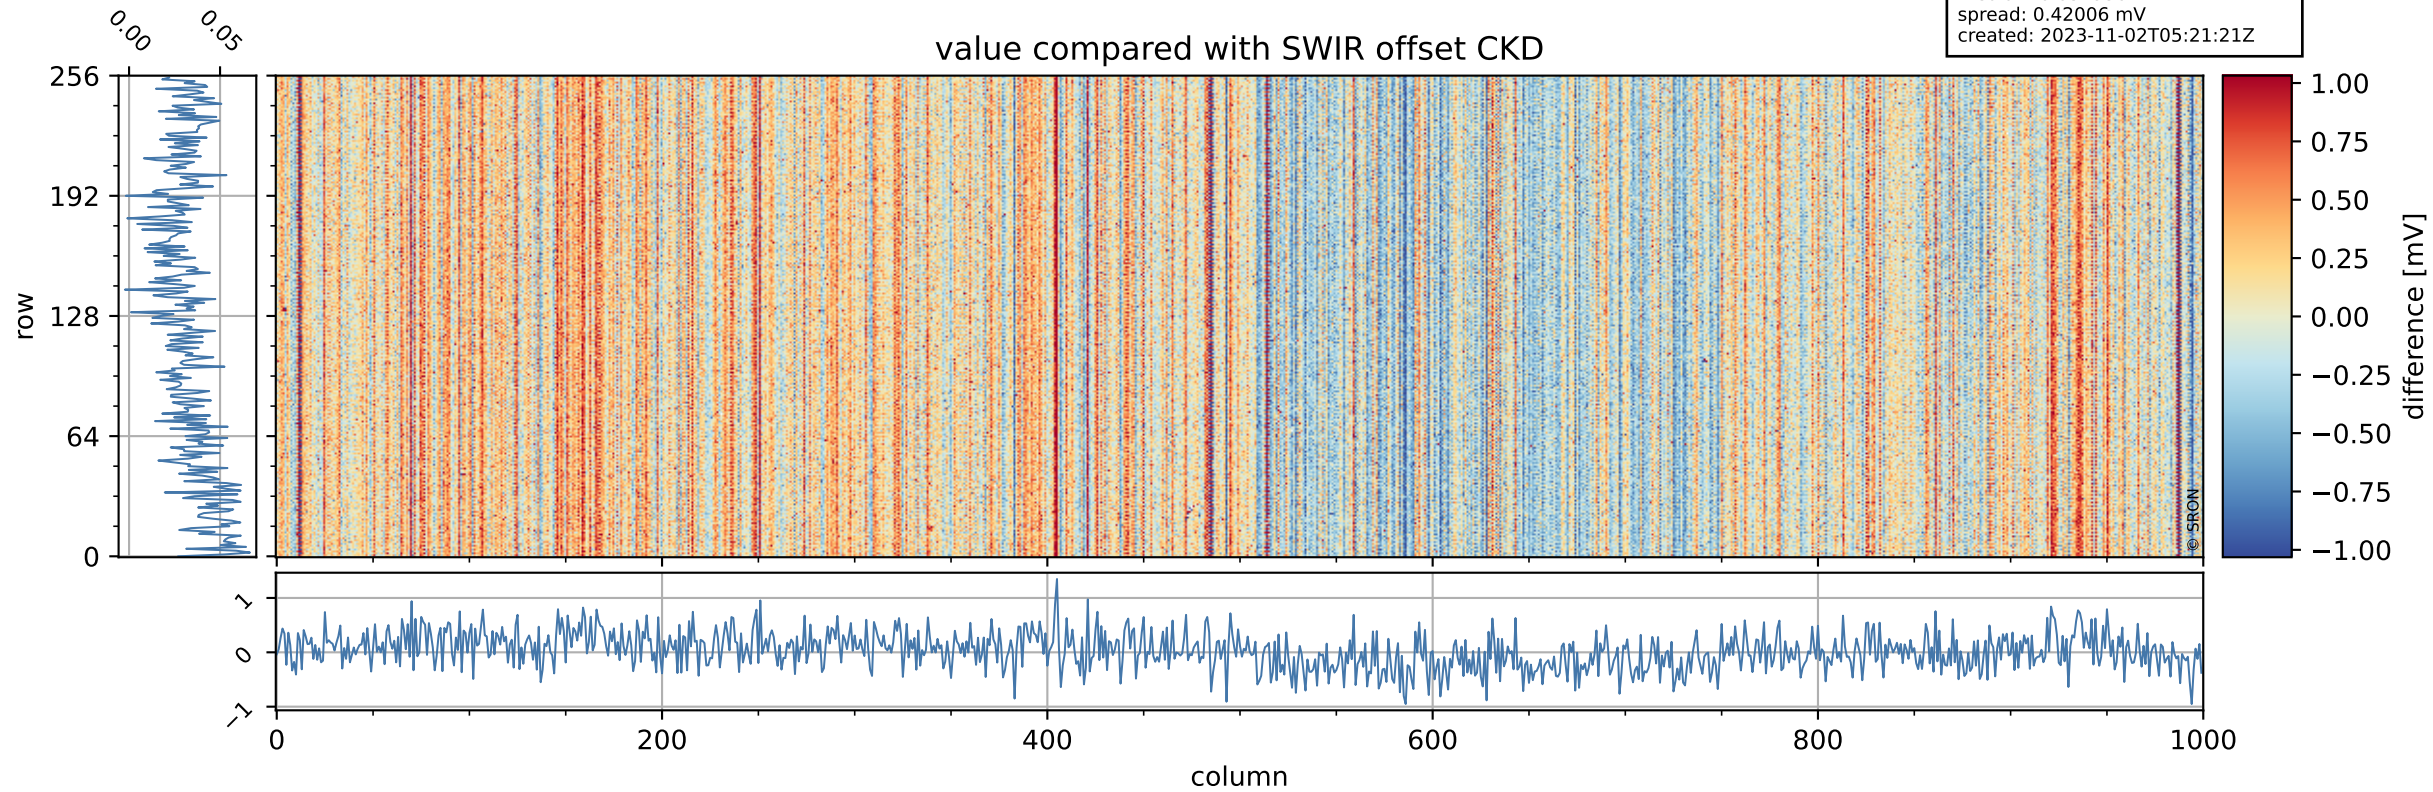

## value detector map

# Tropomi SWIR offset (official)

orbits: 20 in [31312, 31357]  
coverage: 2023-10-29 / 2023-11-01  
median: 27.92  $\mu\text{V}$   
spread: 14.254  $\mu\text{V}$   
created: 2023-11-02T05:21:20Z

# Tropomi SWIR offset (official)

orbits: 20 in [31312, 31357]  
coverage: 2023-10-29 / 2023-11-01  
median: 0.032936 mV  
spread: 0.42006 mV  
created: 2023-11-02T05:21:21Z

value compared with SWIR offset CKD

# Tropomi SWIR offset (official) ground-tracks of Sentinel-5P

orbits: 20 in [31312, 31357]  
coverage: 2023-10-29 / 2023-11-01  
created: 2023-11-02T05:21:21Z

- ICID: 11
- ICID: 13
- ICID: 15
- ICID: 17
- ICID: 19