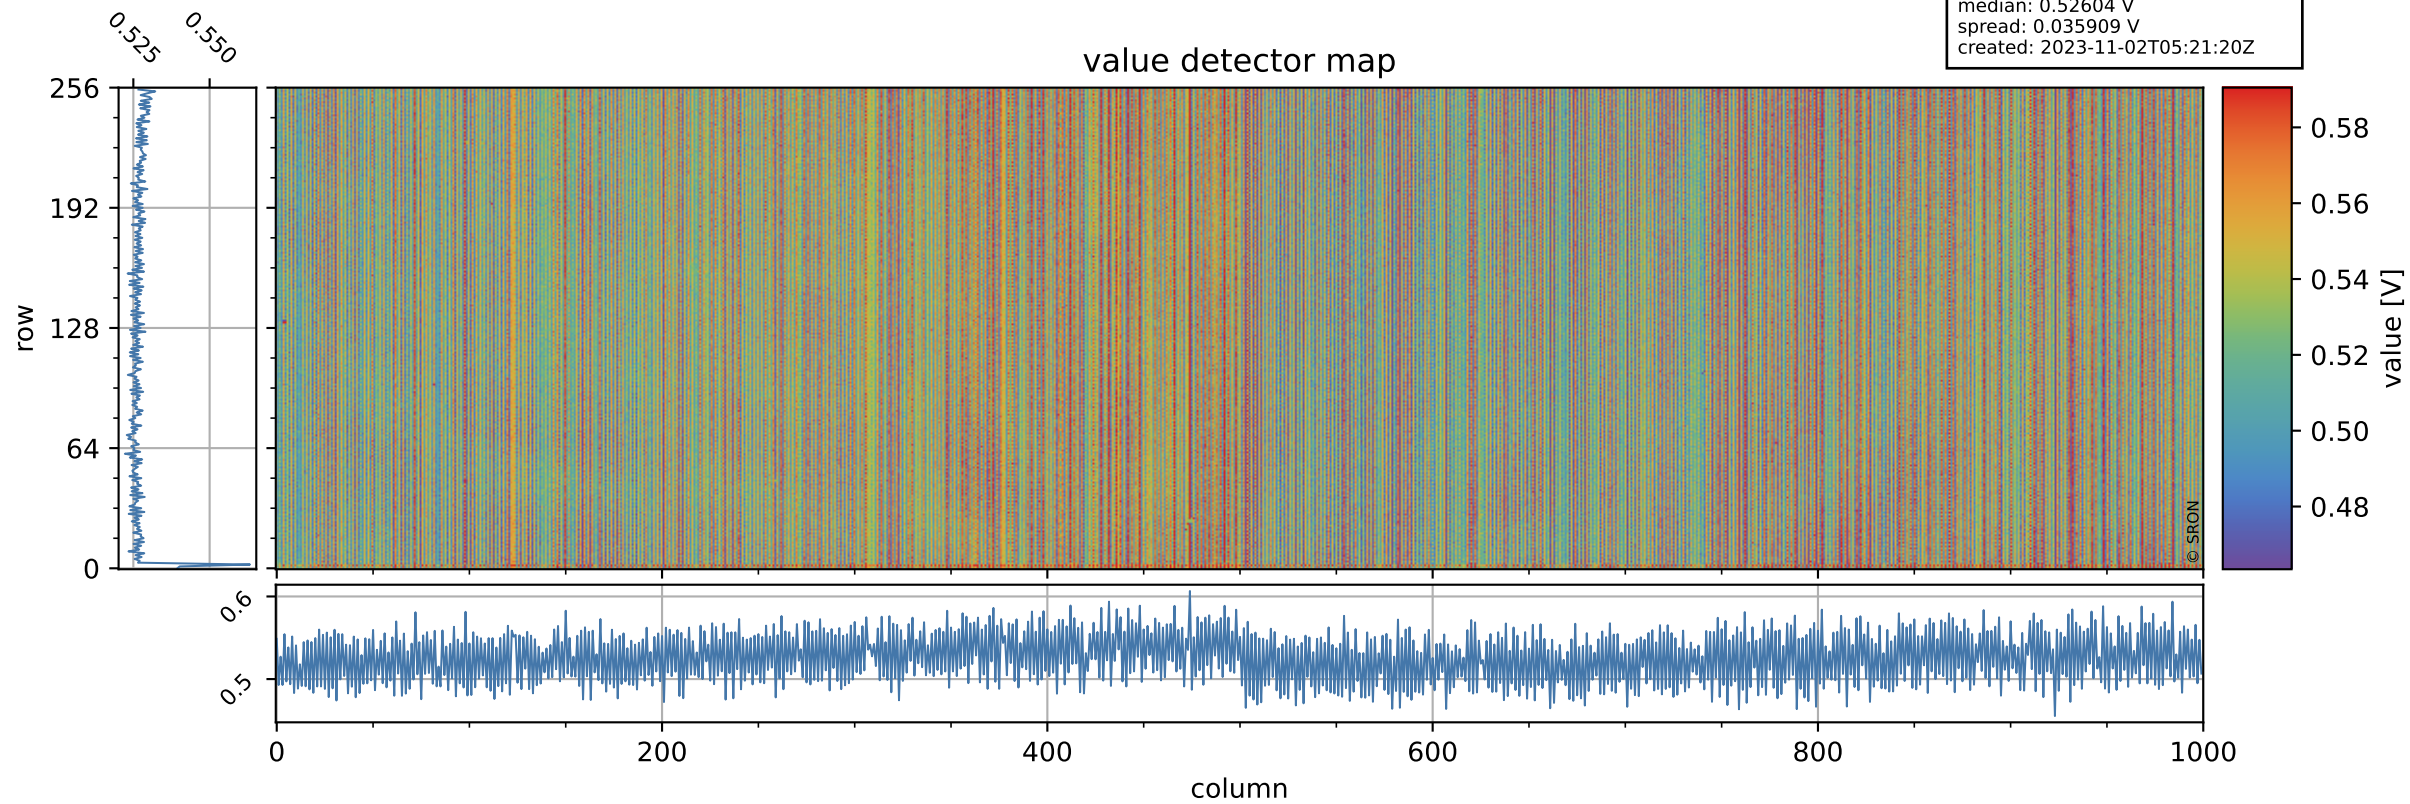

# Tropomi SWIR offset (official)

orbits: 20 in [31312, 31357]  
coverage: 2023-10-29 / 2023-11-01  
median: 0.52604 V  
spread: 0.035909 V  
created: 2023-11-02T05:21:20Z

## value detector map

# Tropomi SWIR offset (official)

orbits: 20 in [31312, 31357]  
coverage: 2023-10-29 / 2023-11-01  
median: 27.92  $\mu\text{V}$   
spread: 14.254  $\mu\text{V}$   
created: 2023-11-02T05:21:20Z

# Tropomi SWIR offset (official) ground-tracks of Sentinel-5P

orbits: 20 in [31312, 31357]  
coverage: 2023-10-29 / 2023-11-01  
created: 2023-11-02T05:21:21Z

- ICID: 11
- ICID: 13
- ICID: 15
- ICID: 17
- ICID: 19