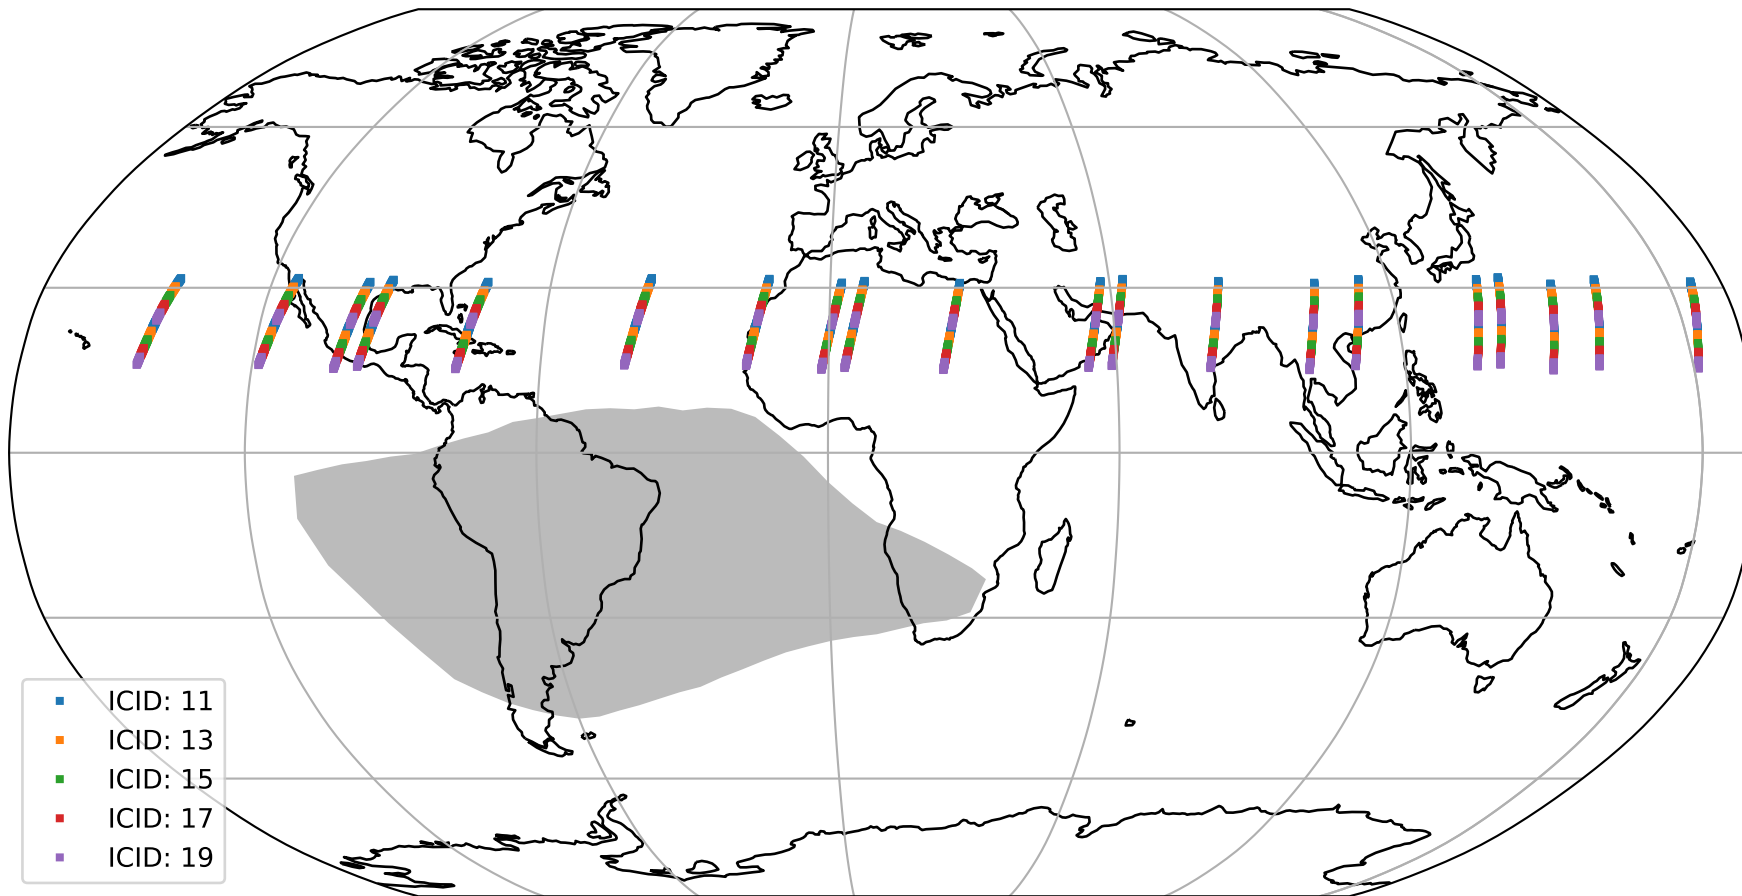

Tropomi SWIR offset (official)

orbits: 20 in [31342, 31387]
coverage: 2023-10-31 / 2023-11-03
median: 0.52606 V
spread: 0.035911 V
created: 2023-11-04T05:21:16Z

value detector map

Tropomi SWIR offset (official)

orbits: 20 in [31342, 31387]
coverage: 2023-10-31 / 2023-11-03
median: 27.562 μV
spread: 14.18 μV
created: 2023-11-04T05:21:16Z

Tropomi SWIR offset (official)

orbits: 20 in [31342, 31387]
coverage: 2023-10-31 / 2023-11-03
median: 0.049831 mV
spread: 0.41524 mV
created: 2023-11-04T05:21:17Z

value compared with SWIR offset CKD

Tropomi SWIR offset (official) ground-tracks of Sentinel-5P

orbits: 20 in [31342, 31387]
coverage: 2023-10-31 / 2023-11-03
created: 2023-11-04T05:21:17Z

Tropomi SWIR offset (official)

orbits: [2827, 31387]
coverage: 2018-04-30 / 2023-11-03
created: 2023-11-04T05:21:18Z

trend of detector median & temperatures