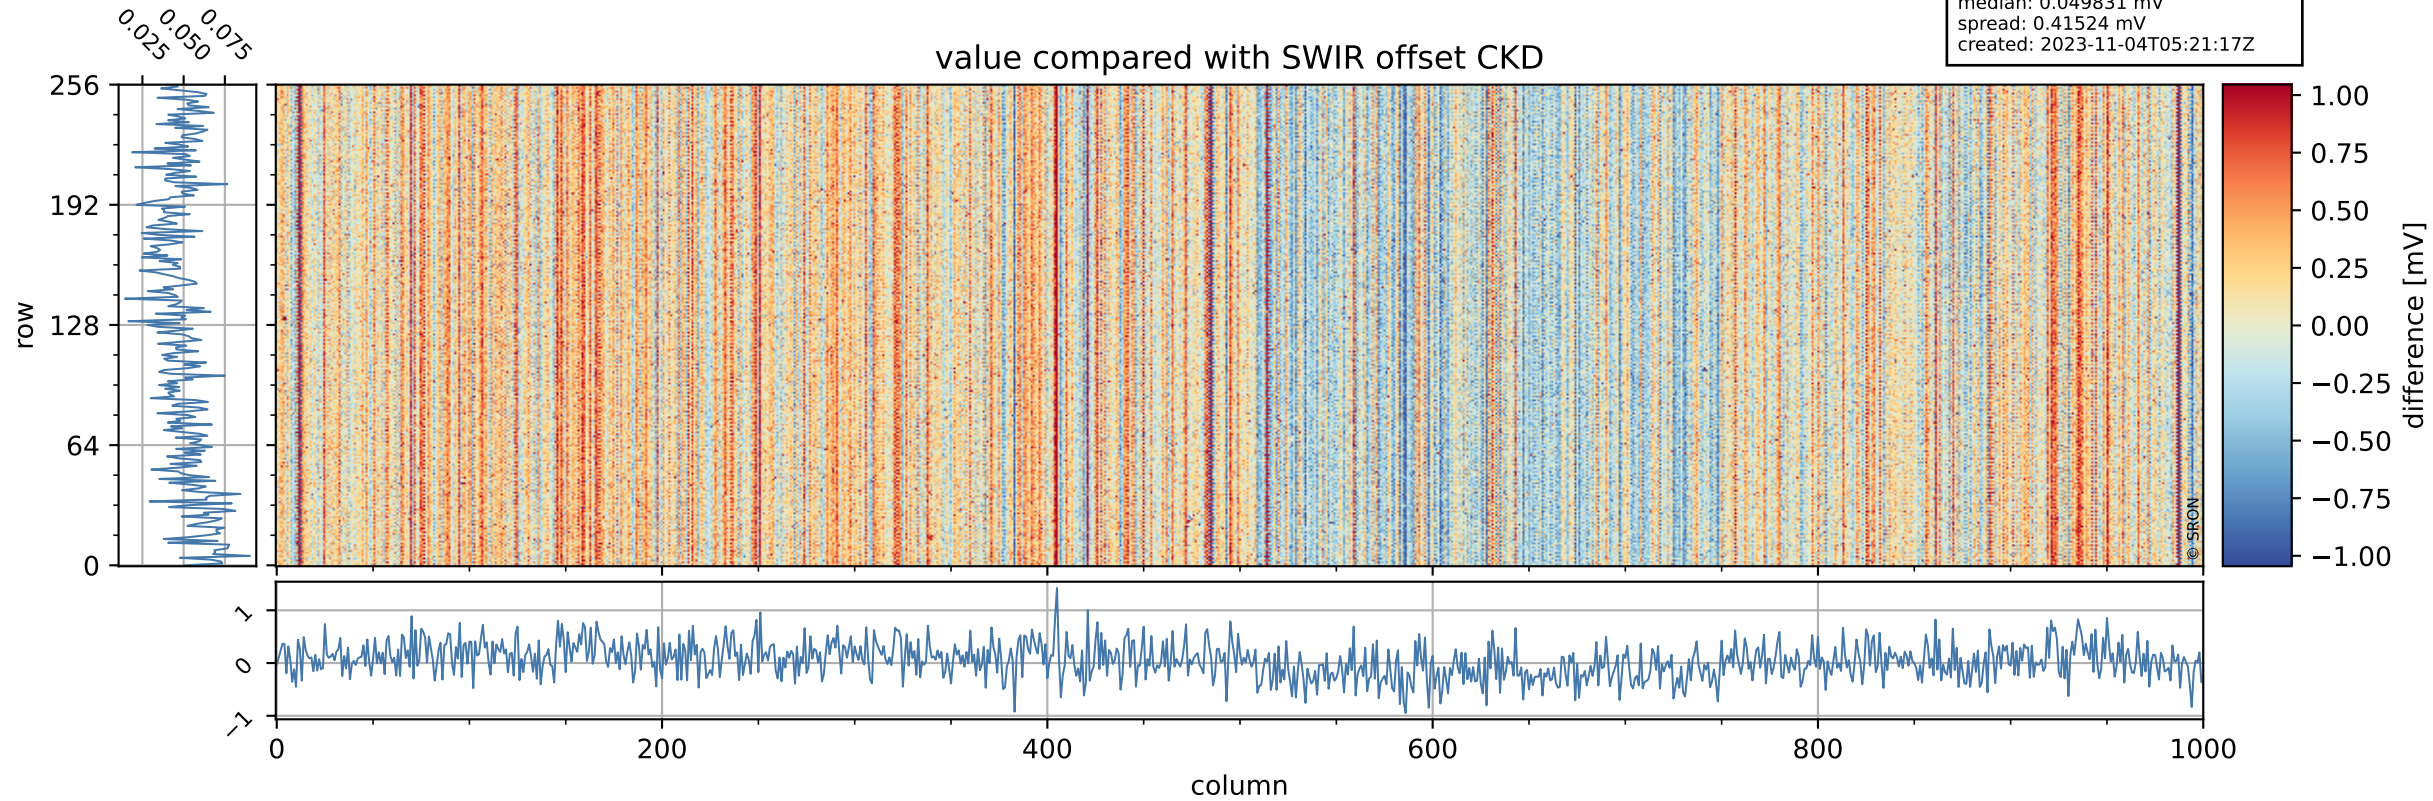

Tropomi SWIR offset (official)

orbits: 20 in [31342, 31387]
coverage: 2023-10-31 / 2023-11-03
median: 0.52606 V
spread: 0.035911 V
created: 2023-11-04T05:21:16Z

value detector map

Tropomi SWIR offset (official)

orbits: 20 in [31342, 31387]
coverage: 2023-10-31 / 2023-11-03
median: 27.562 μV
spread: 14.18 μV
created: 2023-11-04T05:21:16Z

Tropomi SWIR offset (official)

orbits: 20 in [31342, 31387]
coverage: 2023-10-31 / 2023-11-03
median: 0.049831 mV
spread: 0.41524 mV
created: 2023-11-04T05:21:17Z

value compared with SWIR offset CKD

Tropomi SWIR offset (official) ground-tracks of Sentinel-5P

orbits: 20 in [31342, 31387]
coverage: 2023-10-31 / 2023-11-03
created: 2023-11-04T05:21:17Z

Tropomi SWIR offset (official)

orbits: [2827, 31387]
coverage: 2018-04-30 / 2023-11-03
created: 2023-11-04T05:21:18Z

trend of detector median & temperatures