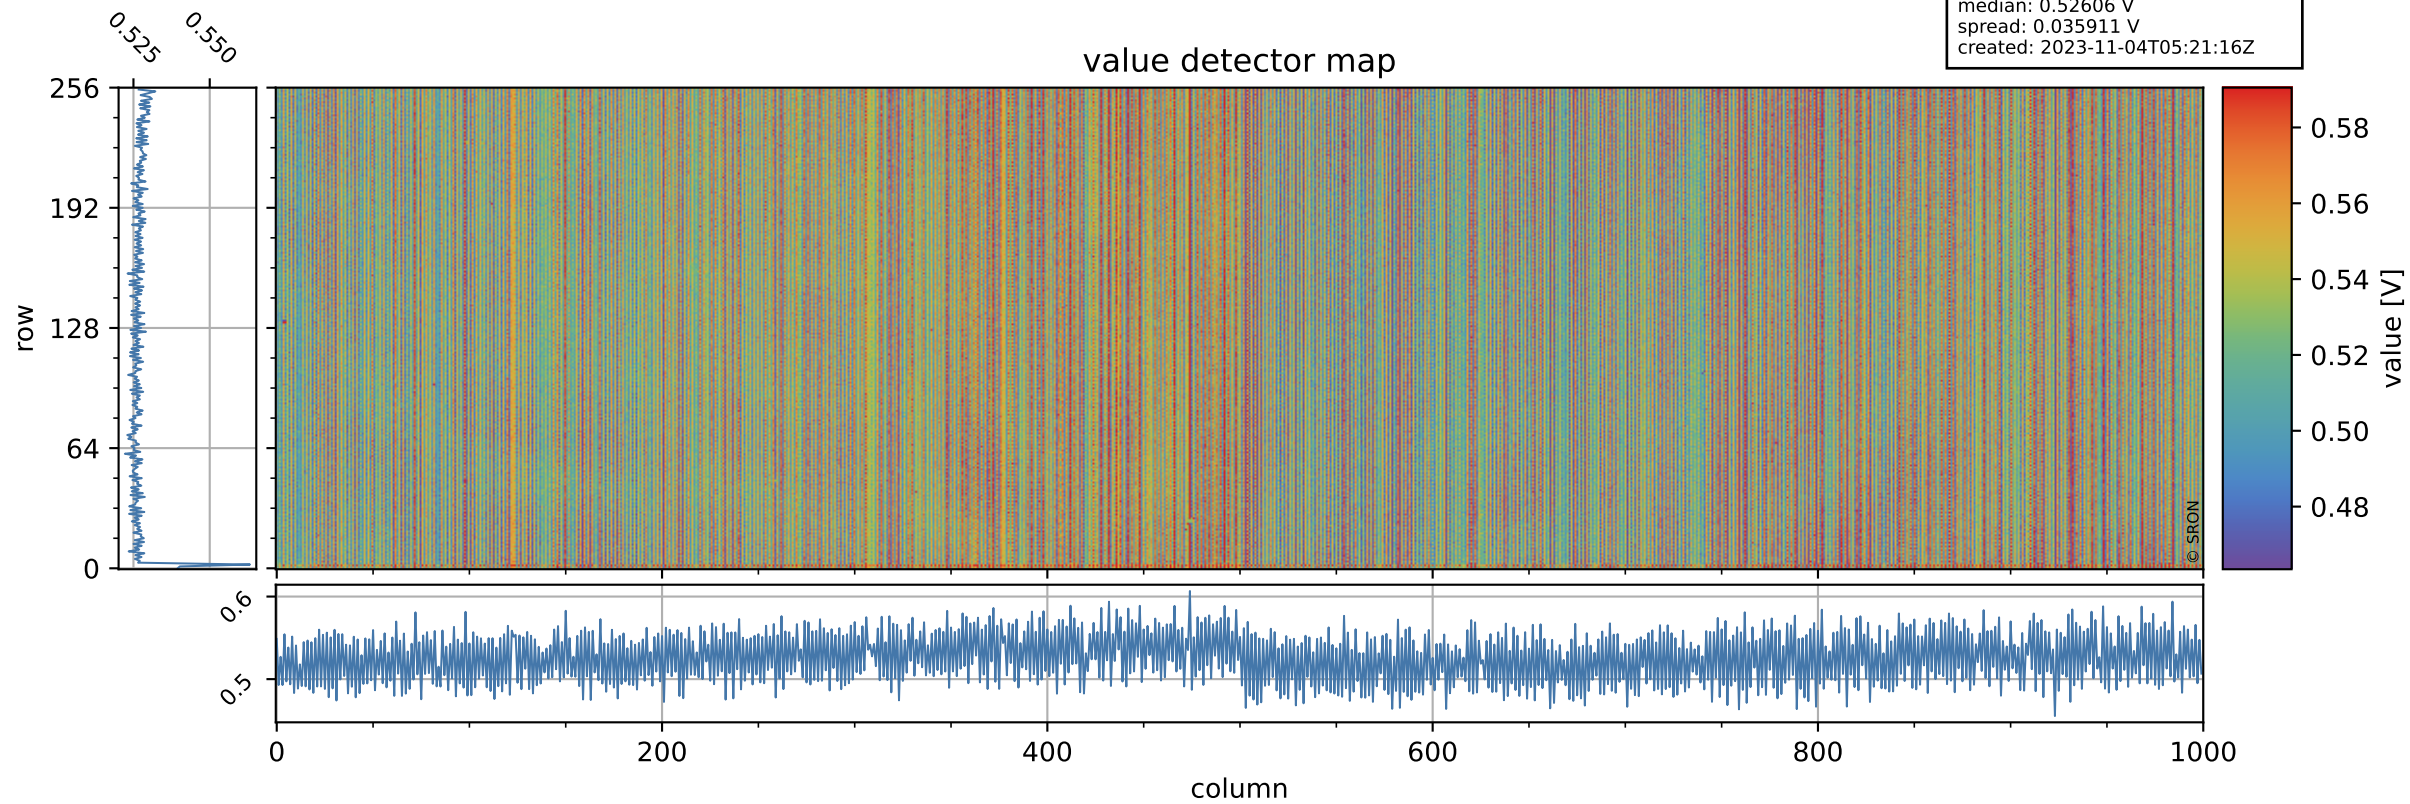

Tropomi SWIR offset (official)

orbits: 20 in [31342, 31387]
coverage: 2023-10-31 / 2023-11-03
median: 0.52606 V
spread: 0.035911 V
created: 2023-11-04T05:21:16Z

value detector map

Tropomi SWIR offset (official)

orbits: 20 in [31342, 31387]
coverage: 2023-10-31 / 2023-11-03
median: 27.562 μV
spread: 14.18 μV
created: 2023-11-04T05:21:16Z

Tropomi SWIR offset (official)

orbits: 20 in [31342, 31387]
coverage: 2023-10-31 / 2023-11-03
median: 0.049831 mV
spread: 0.41524 mV
created: 2023-11-04T05:21:17Z

value compared with SWIR offset CKD

Tropomi SWIR offset (official) ground-tracks of Sentinel-5P

orbits: 20 in [31342, 31387]
coverage: 2023-10-31 / 2023-11-03
created: 2023-11-04T05:21:17Z

Tropomi SWIR offset (official)

orbits: [2827, 31387]
coverage: 2018-04-30 / 2023-11-03
created: 2023-11-04T05:21:18Z

trend of detector median & temperatures