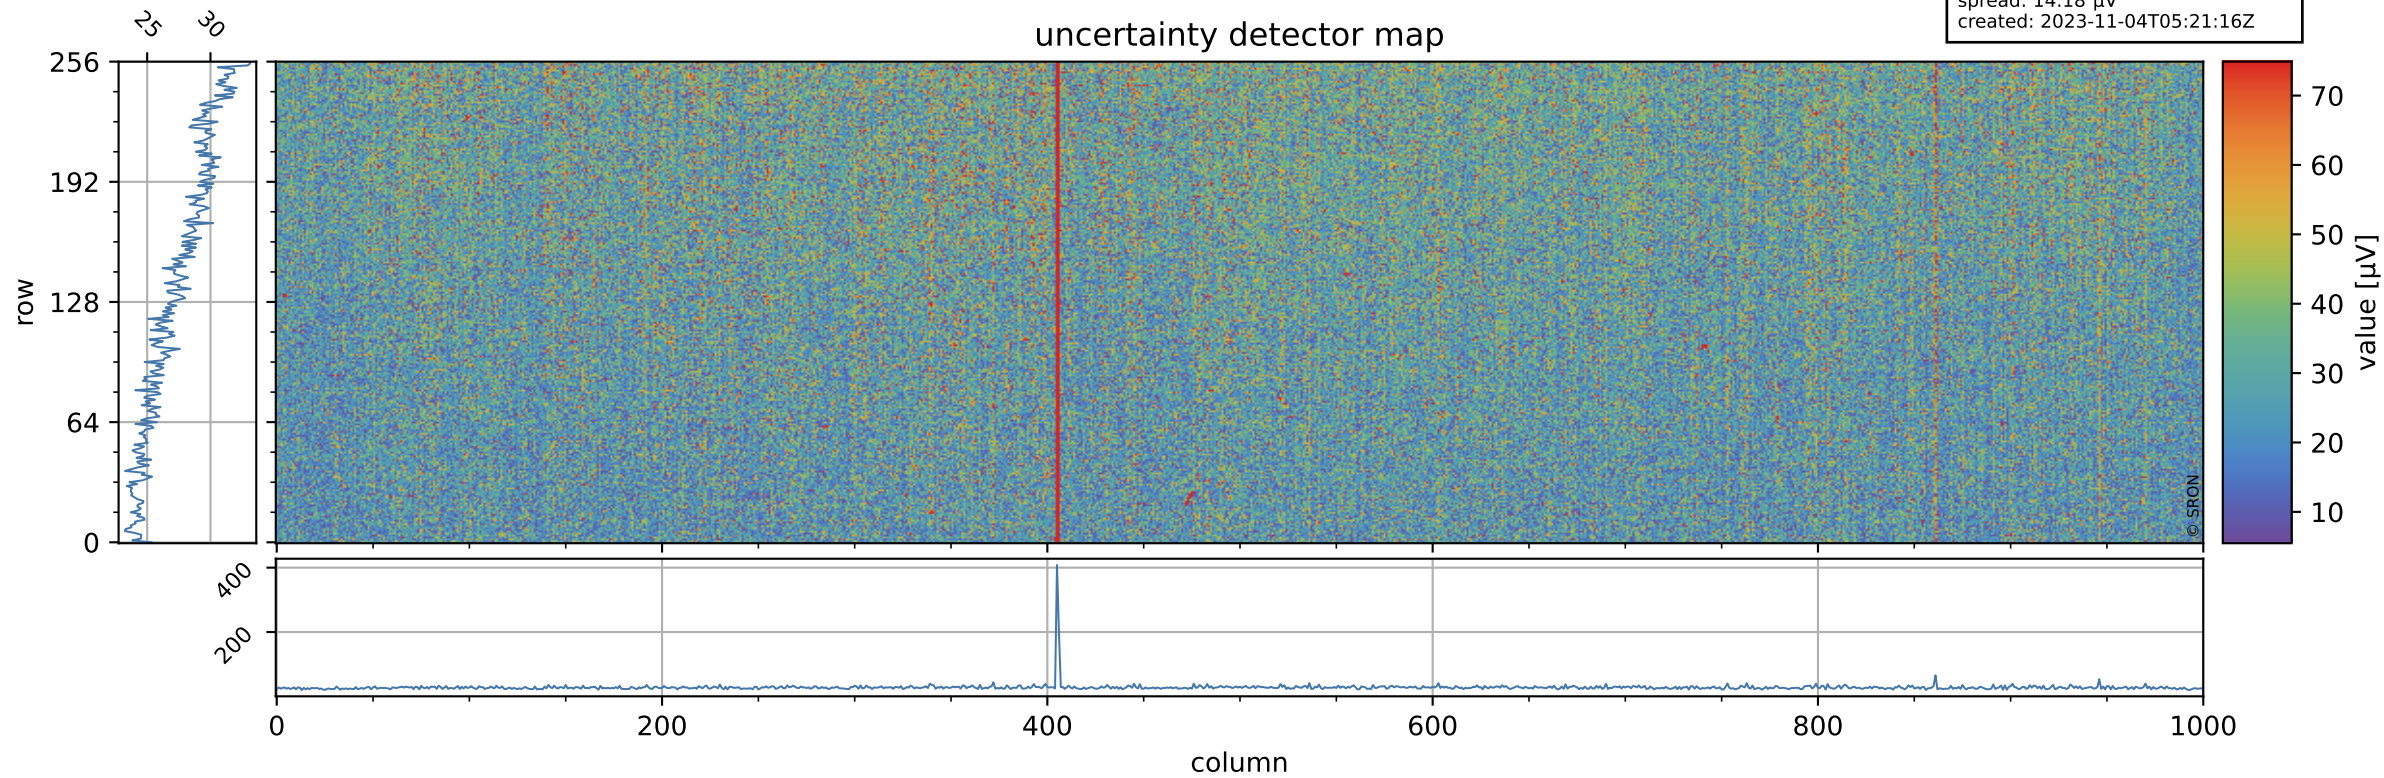

Tropomi SWIR offset (official)

orbits: 20 in [31342, 31387]
coverage: 2023-10-31 / 2023-11-03
median: 0.52606 V
spread: 0.035911 V
created: 2023-11-04T05:21:16Z

value detector map

Tropomi SWIR offset (official)

orbits: 20 in [31342, 31387]
coverage: 2023-10-31 / 2023-11-03
median: 27.562 μV
spread: 14.18 μV
created: 2023-11-04T05:21:16Z

Tropomi SWIR offset (official)

orbits: 20 in [31342, 31387]
coverage: 2023-10-31 / 2023-11-03
median: 0.049831 mV
spread: 0.41524 mV
created: 2023-11-04T05:21:17Z

value compared with SWIR offset CKD

Tropomi SWIR offset (official) ground-tracks of Sentinel-5P

orbits: 20 in [31342, 31387]
coverage: 2023-10-31 / 2023-11-03
created: 2023-11-04T05:21:17Z

Tropomi SWIR offset (official)

orbits: [2827, 31387]
coverage: 2018-04-30 / 2023-11-03
created: 2023-11-04T05:21:18Z

trend of detector median & temperatures