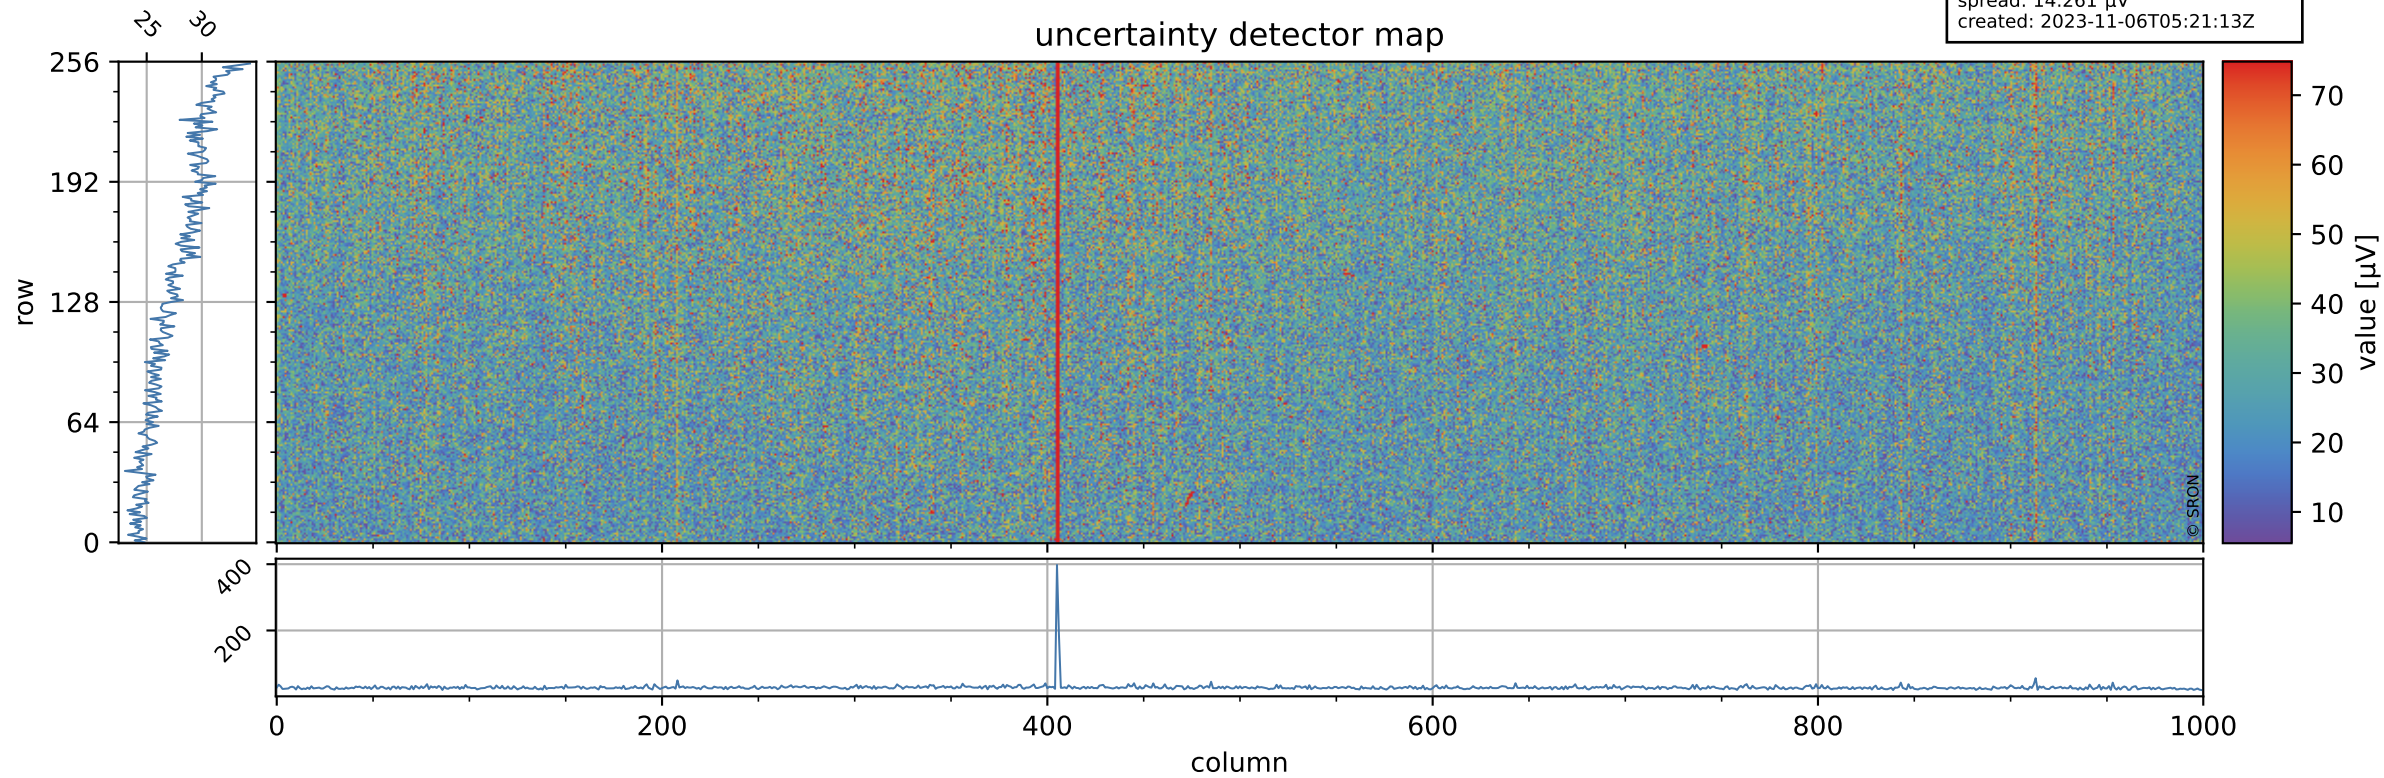

Tropomi SWIR offset (official)

orbits: 20 in [31372, 31417]
coverage: 2023-11-02 / 2023-11-05
median: 0.52606 V
spread: 0.035912 V
created: 2023-11-06T05:21:13Z

value detector map

Tropomi SWIR offset (official)

orbits: 20 in [31372, 31417]
coverage: 2023-11-02 / 2023-11-05
median: 27.778 μV
spread: 14.261 μV
created: 2023-11-06T05:21:13Z

Tropomi SWIR offset (official)

orbits: 20 in [31372, 31417]
coverage: 2023-11-02 / 2023-11-05
median: 0.047859 mV
spread: 0.41951 mV
created: 2023-11-06T05:21:13Z

value compared with SWIR offset CKD

Tropomi SWIR offset (official) ground-tracks of Sentinel-5P

orbits: 20 in [31372, 31417]
coverage: 2023-11-02 / 2023-11-05
created: 2023-11-06T05:21:14Z

Tropomi SWIR offset (official)

orbits: [2827, 31417]
coverage: 2018-04-30 / 2023-11-05
created: 2023-11-06T05:21:15Z

trend of detector median & temperatures