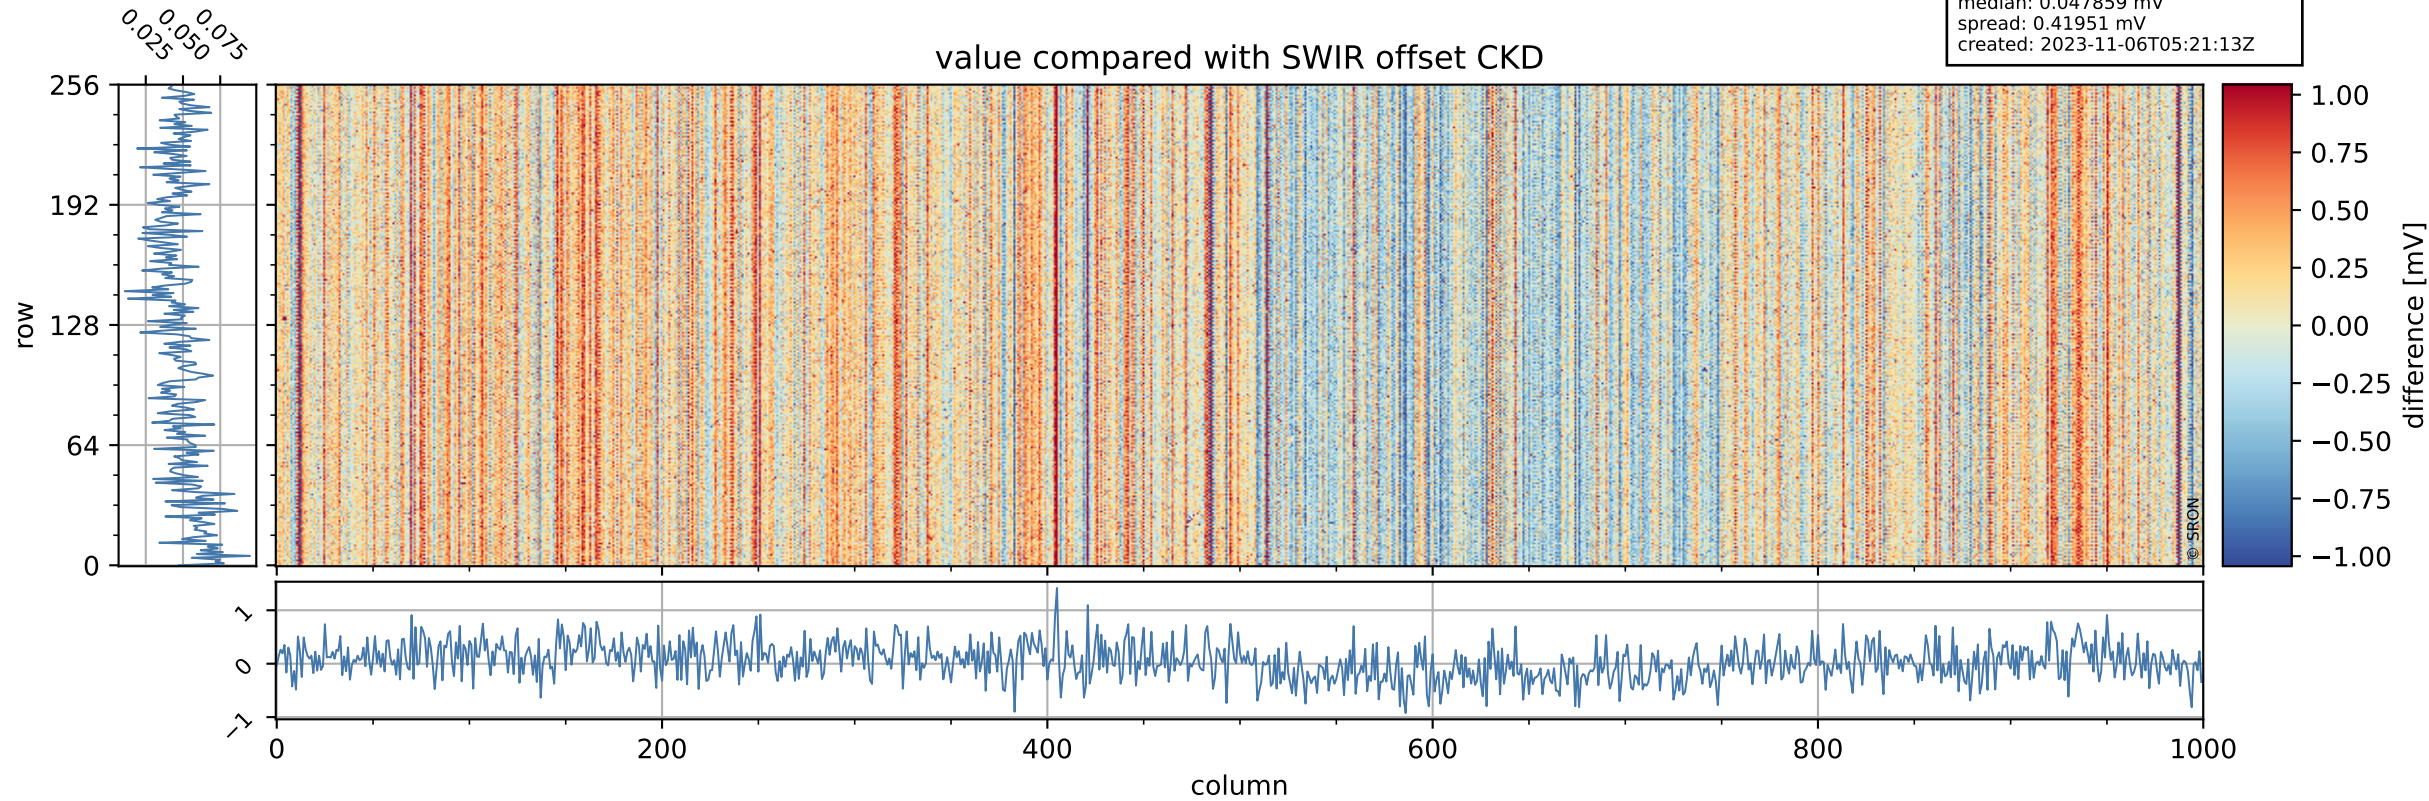

Tropomi SWIR offset (official)

orbits: 20 in [31372, 31417]
coverage: 2023-11-02 / 2023-11-05
median: 0.52606 V
spread: 0.035912 V
created: 2023-11-06T05:21:13Z

value detector map

Tropomi SWIR offset (official)

orbits: 20 in [31372, 31417]
coverage: 2023-11-02 / 2023-11-05
median: 27.778 μV
spread: 14.261 μV
created: 2023-11-06T05:21:13Z

Tropomi SWIR offset (official)

orbits: 20 in [31372, 31417]
coverage: 2023-11-02 / 2023-11-05
median: 0.047859 mV
spread: 0.41951 mV
created: 2023-11-06T05:21:13Z

value compared with SWIR offset CKD

Tropomi SWIR offset (official) ground-tracks of Sentinel-5P

orbits: 20 in [31372, 31417]
coverage: 2023-11-02 / 2023-11-05
created: 2023-11-06T05:21:14Z

Tropomi SWIR offset (official)

orbits: [2827, 31417]
coverage: 2018-04-30 / 2023-11-05
created: 2023-11-06T05:21:15Z

trend of detector median & temperatures