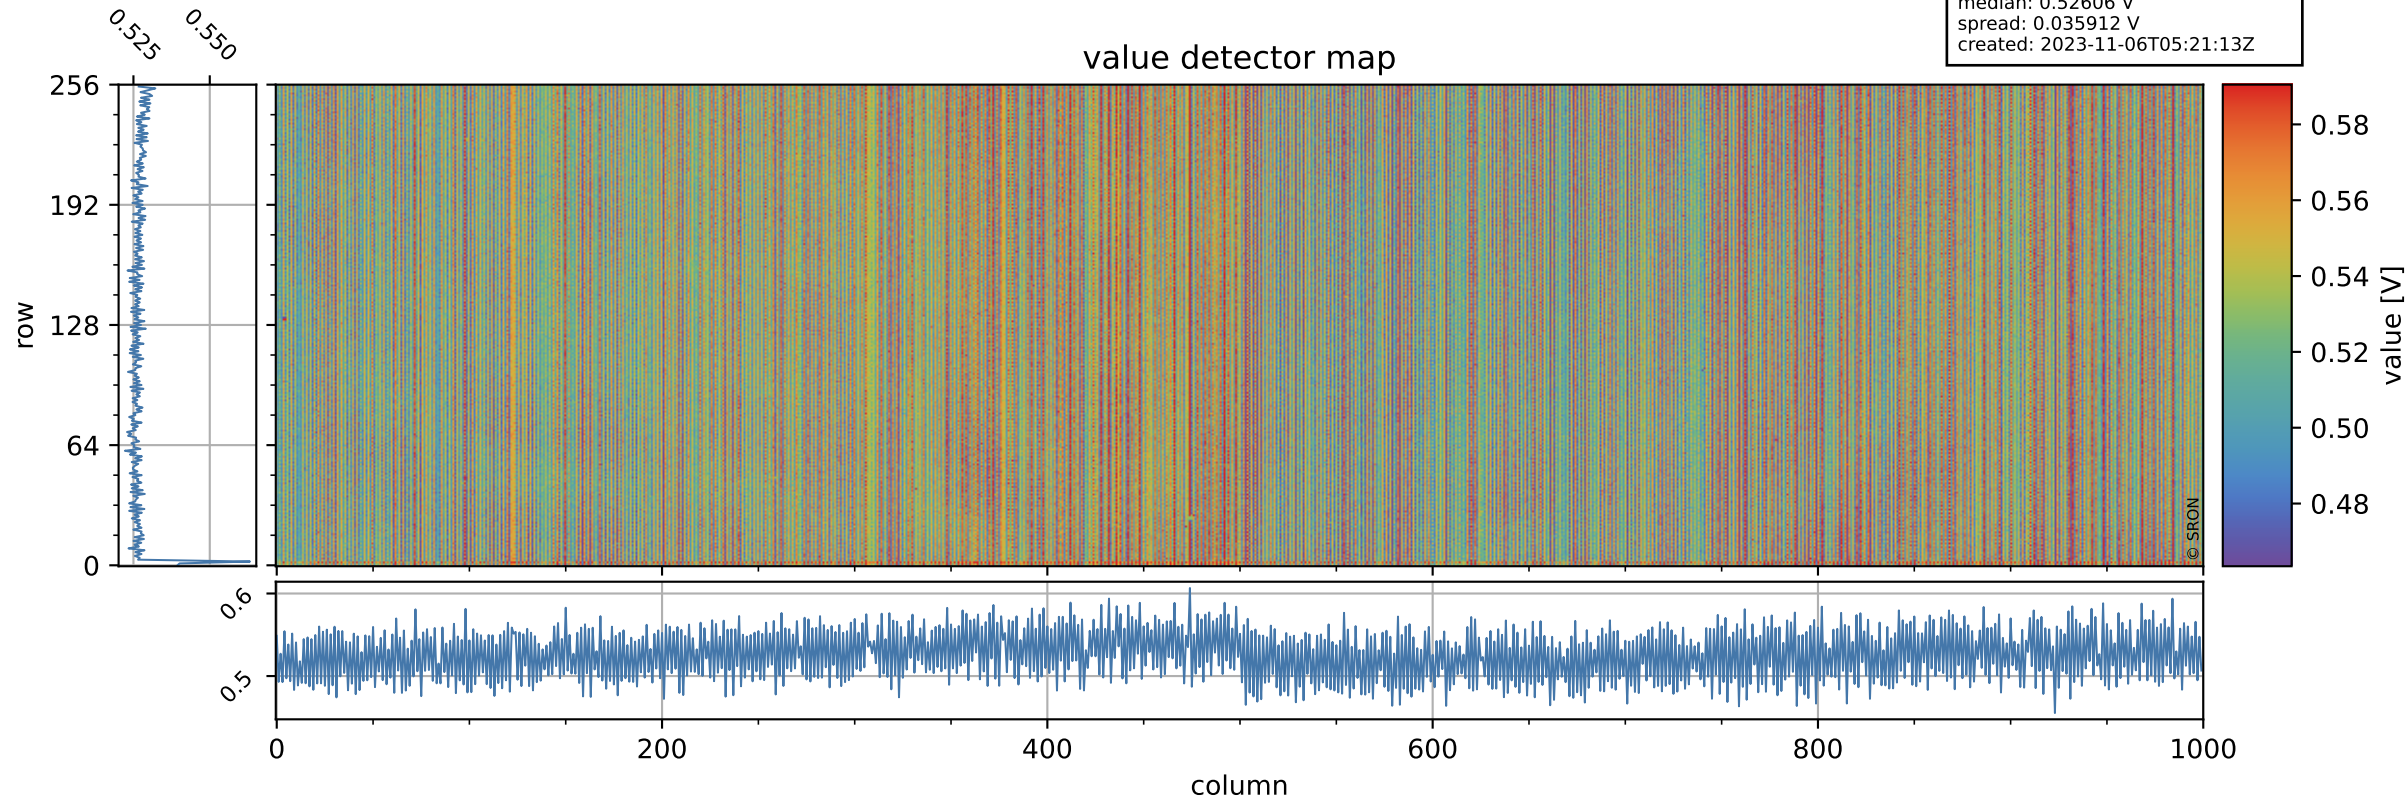

Tropomi SWIR offset (official)

orbits: 20 in [31372, 31417]
coverage: 2023-11-02 / 2023-11-05
median: 0.52606 V
spread: 0.035912 V
created: 2023-11-06T05:21:13Z

value detector map

Tropomi SWIR offset (official)

orbits: 20 in [31372, 31417]
coverage: 2023-11-02 / 2023-11-05
median: 27.778 μV
spread: 14.261 μV
created: 2023-11-06T05:21:13Z

Tropomi SWIR offset (official)

orbits: 20 in [31372, 31417]
coverage: 2023-11-02 / 2023-11-05
median: 0.047859 mV
spread: 0.41951 mV
created: 2023-11-06T05:21:13Z

value compared with SWIR offset CKD

Tropomi SWIR offset (official) ground-tracks of Sentinel-5P

orbits: 20 in [31372, 31417]
coverage: 2023-11-02 / 2023-11-05
created: 2023-11-06T05:21:14Z

Tropomi SWIR offset (official)

orbits: [2827, 31417]
coverage: 2018-04-30 / 2023-11-05
created: 2023-11-06T05:21:15Z

trend of detector median & temperatures