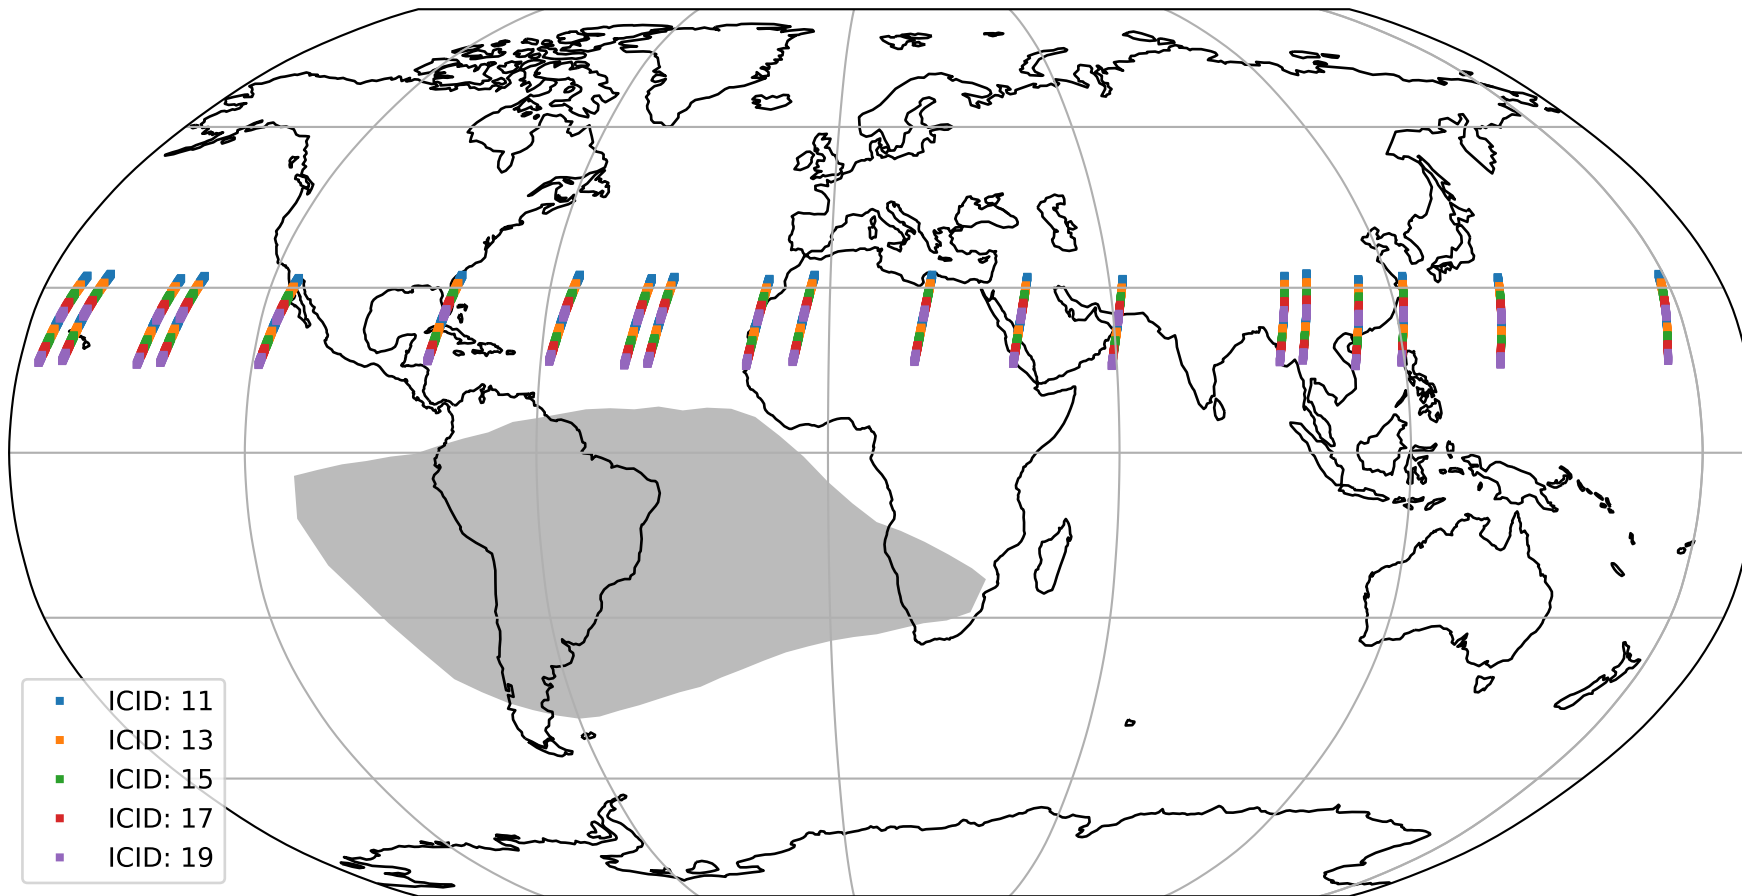

Tropomi SWIR offset (official)

orbits: 20 in [31372, 31417]
coverage: 2023-11-02 / 2023-11-05
median: 0.52606 V
spread: 0.035912 V
created: 2023-11-06T05:21:13Z

value detector map

Tropomi SWIR offset (official)

orbits: 20 in [31372, 31417]
coverage: 2023-11-02 / 2023-11-05
median: 27.778 μV
spread: 14.261 μV
created: 2023-11-06T05:21:13Z

Tropomi SWIR offset (official)

orbits: 20 in [31372, 31417]
coverage: 2023-11-02 / 2023-11-05
median: 0.047859 mV
spread: 0.41951 mV
created: 2023-11-06T05:21:13Z

value compared with SWIR offset CKD

Tropomi SWIR offset (official) ground-tracks of Sentinel-5P

orbits: 20 in [31372, 31417]
coverage: 2023-11-02 / 2023-11-05
created: 2023-11-06T05:21:14Z

Tropomi SWIR offset (official)

orbits: [2827, 31417]
coverage: 2018-04-30 / 2023-11-05
created: 2023-11-06T05:21:15Z

trend of detector median & temperatures