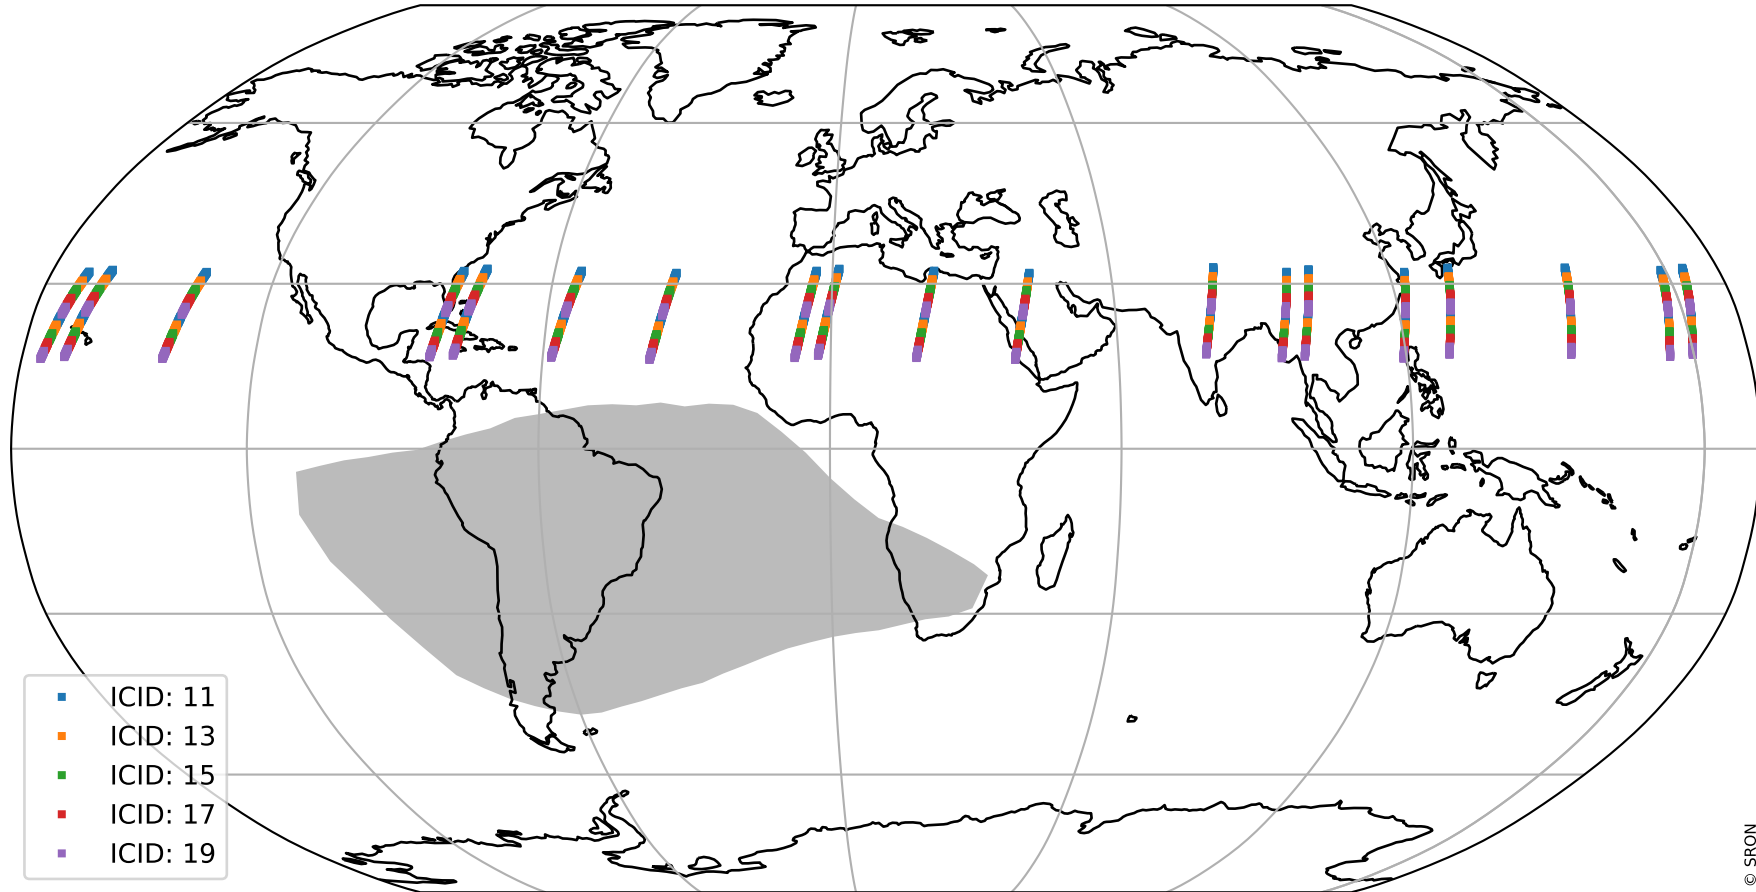

# Tropomi SWIR offset (official)

orbits: 19 in [31387, 31432]  
coverage: 2023-11-03 / 2023-11-06  
median: 28.372  $\mu\text{V}$   
spread: 14.535  $\mu\text{V}$   
created: 2023-11-07T05:21:19Z

# Tropomi SWIR offset (official)

value compared with SWIR offset CKD

orbits: 19 in [31387, 31432]  
coverage: 2023-11-03 / 2023-11-06  
median: 0.047194 mV  
spread: 0.42158 mV  
created: 2023-11-07T05:21:19Z

# Tropomi SWIR offset (official) ground-tracks of Sentinel-5P

orbits: 19 in [31387, 31432]  
coverage: 2023-11-03 / 2023-11-06  
created: 2023-11-07T05:21:20Z

# Tropomi SWIR offset (official)

orbits: [2827, 31432]  
coverage: 2018-04-30 / 2023-11-06  
created: 2023-11-07T05:21:20Z