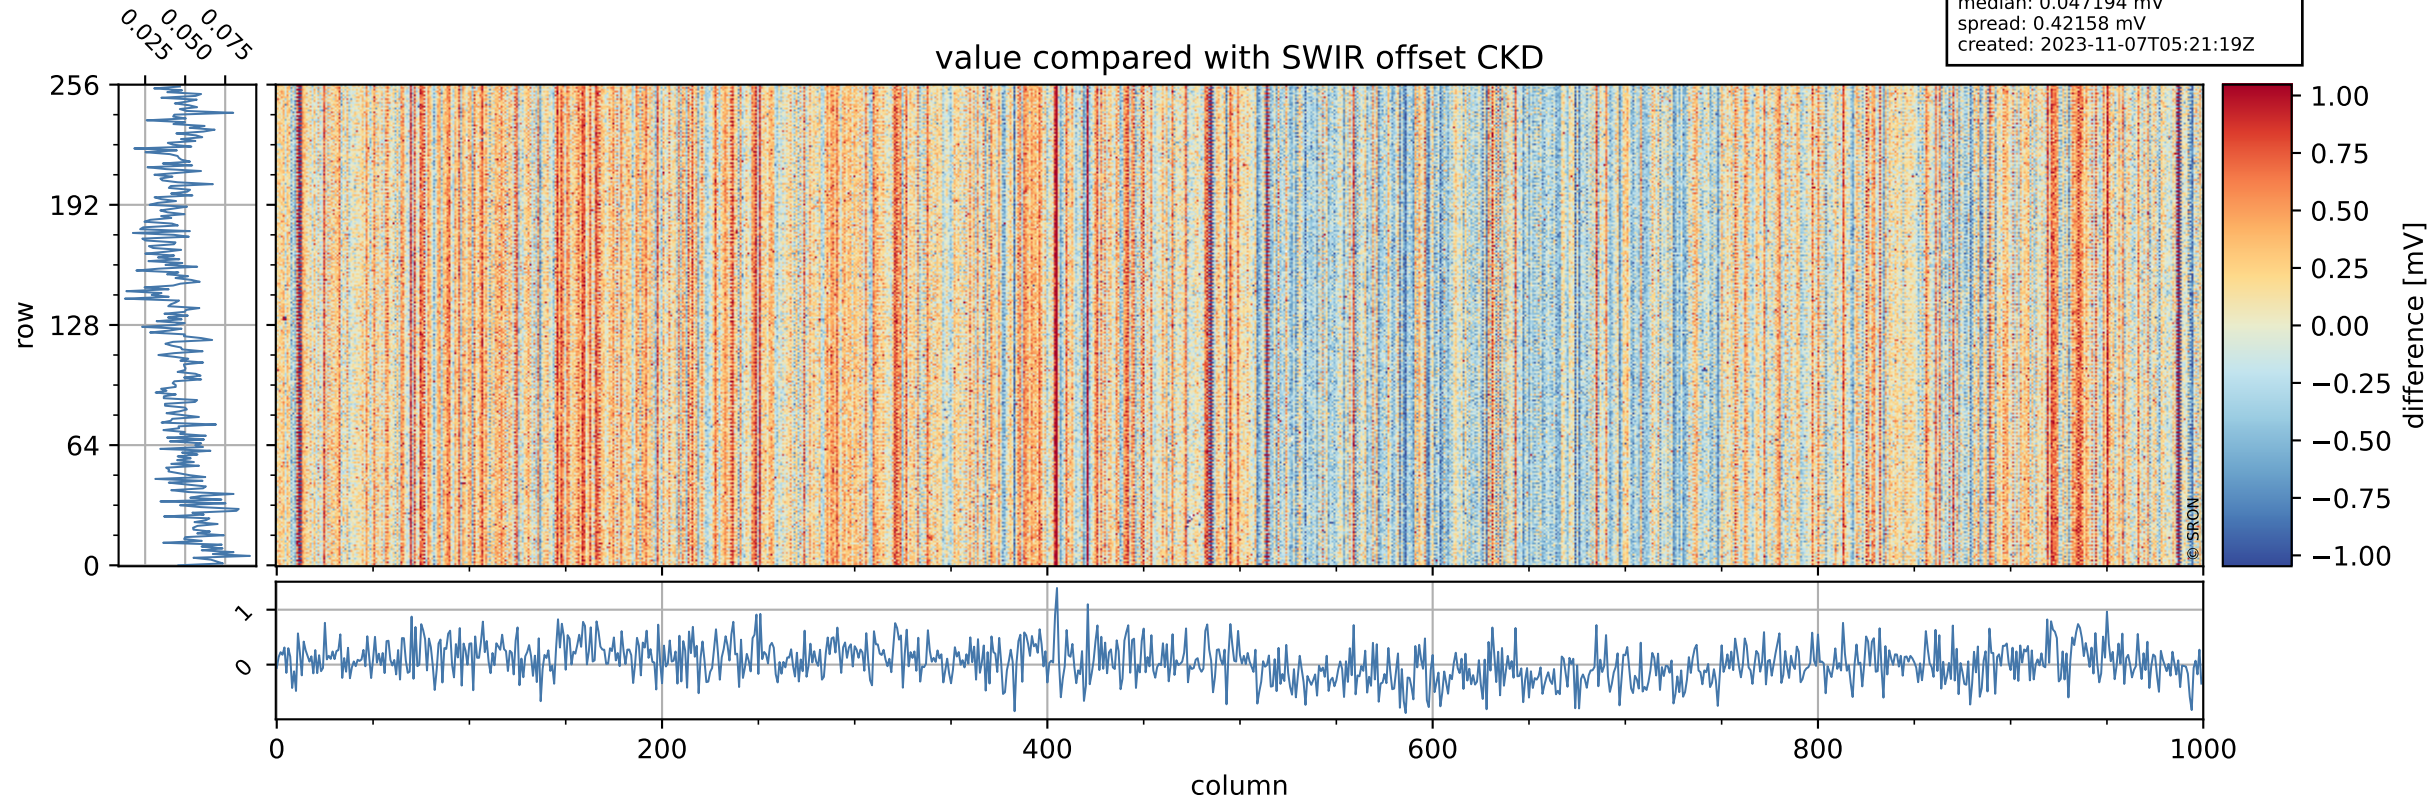

## value detector map

# Tropomi SWIR offset (official)

orbits: 19 in [31387, 31432]  
coverage: 2023-11-03 / 2023-11-06  
median: 28.372  $\mu\text{V}$   
spread: 14.535  $\mu\text{V}$   
created: 2023-11-07T05:21:19Z

# Tropomi SWIR offset (official) ground-tracks of Sentinel-5P

orbits: 19 in [31387, 31432]  
coverage: 2023-11-03 / 2023-11-06  
created: 2023-11-07T05:21:20Z

# Tropomi SWIR offset (official)

orbits: [2827, 31432]  
coverage: 2018-04-30 / 2023-11-06  
created: 2023-11-07T05:21:20Z