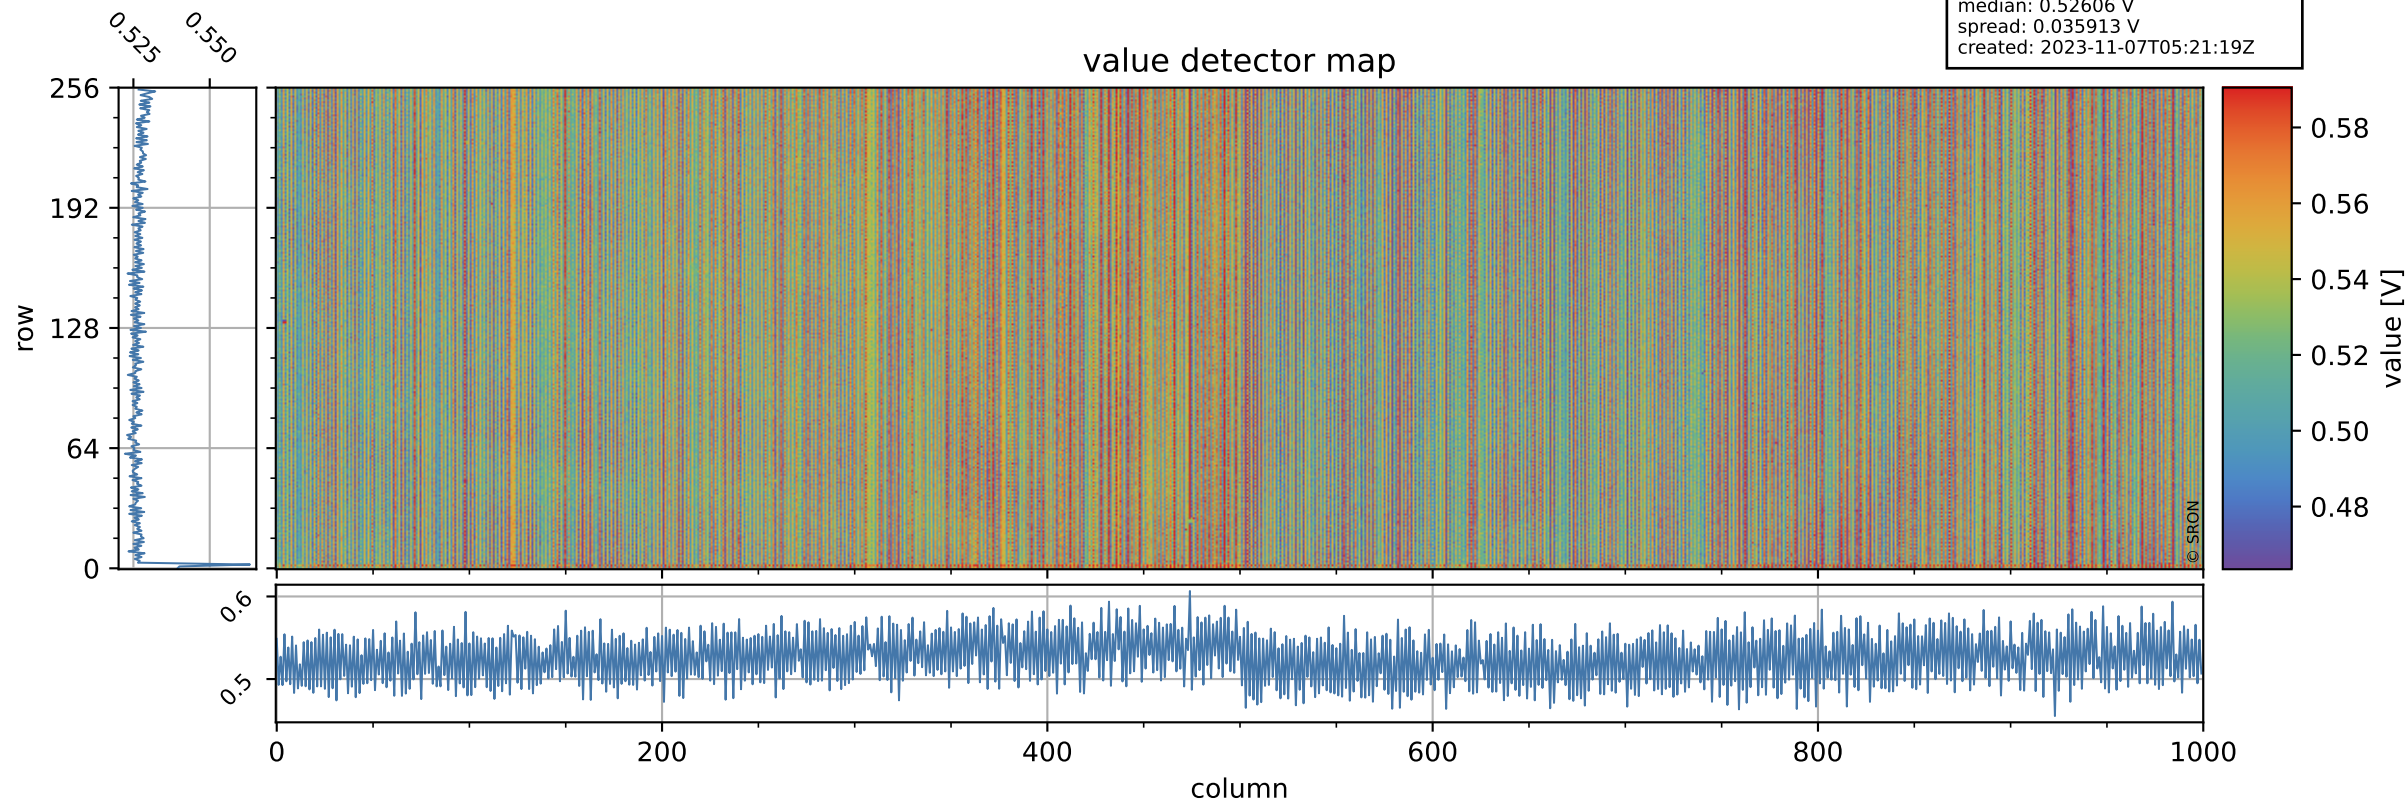

# Tropomi SWIR offset (official)

orbits: 19 in [31387, 31432]  
coverage: 2023-11-03 / 2023-11-06  
median: 0.52606 V  
spread: 0.035913 V  
created: 2023-11-07T05:21:19Z

## value detector map

# Tropomi SWIR offset (official)

orbits: 19 in [31387, 31432]  
coverage: 2023-11-03 / 2023-11-06  
median: 28.372  $\mu\text{V}$   
spread: 14.535  $\mu\text{V}$   
created: 2023-11-07T05:21:19Z

# Tropomi SWIR offset (official) ground-tracks of Sentinel-5P

orbits: 19 in [31387, 31432]  
coverage: 2023-11-03 / 2023-11-06  
created: 2023-11-07T05:21:20Z