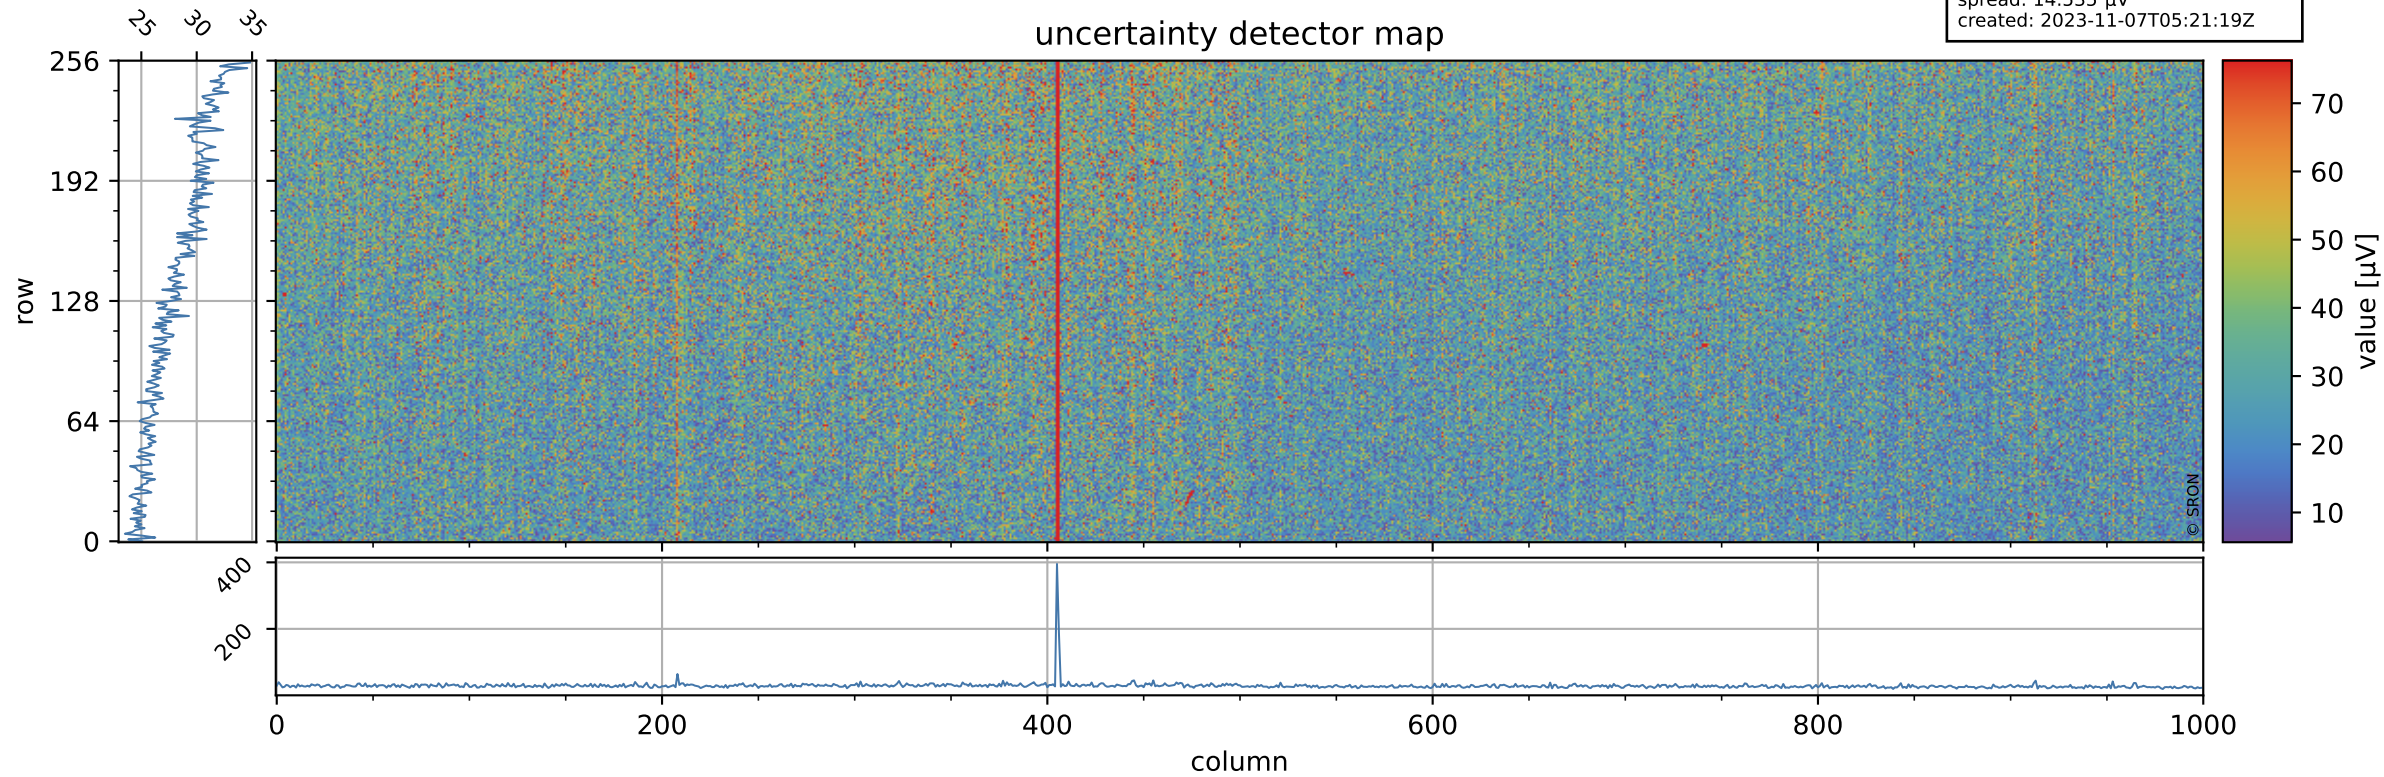

# Tropomi SWIR offset (official)

orbits: 19 in [31387, 31432]  
coverage: 2023-11-03 / 2023-11-06  
median: 0.52606 V  
spread: 0.035913 V  
created: 2023-11-07T05:21:19Z

## value detector map

# Tropomi SWIR offset (official)

orbits: 19 in [31387, 31432]  
coverage: 2023-11-03 / 2023-11-06  
median: 28.372  $\mu\text{V}$   
spread: 14.535  $\mu\text{V}$   
created: 2023-11-07T05:21:19Z

# Tropomi SWIR offset (official) ground-tracks of Sentinel-5P

orbits: 19 in [31387, 31432]  
coverage: 2023-11-03 / 2023-11-06  
created: 2023-11-07T05:21:20Z