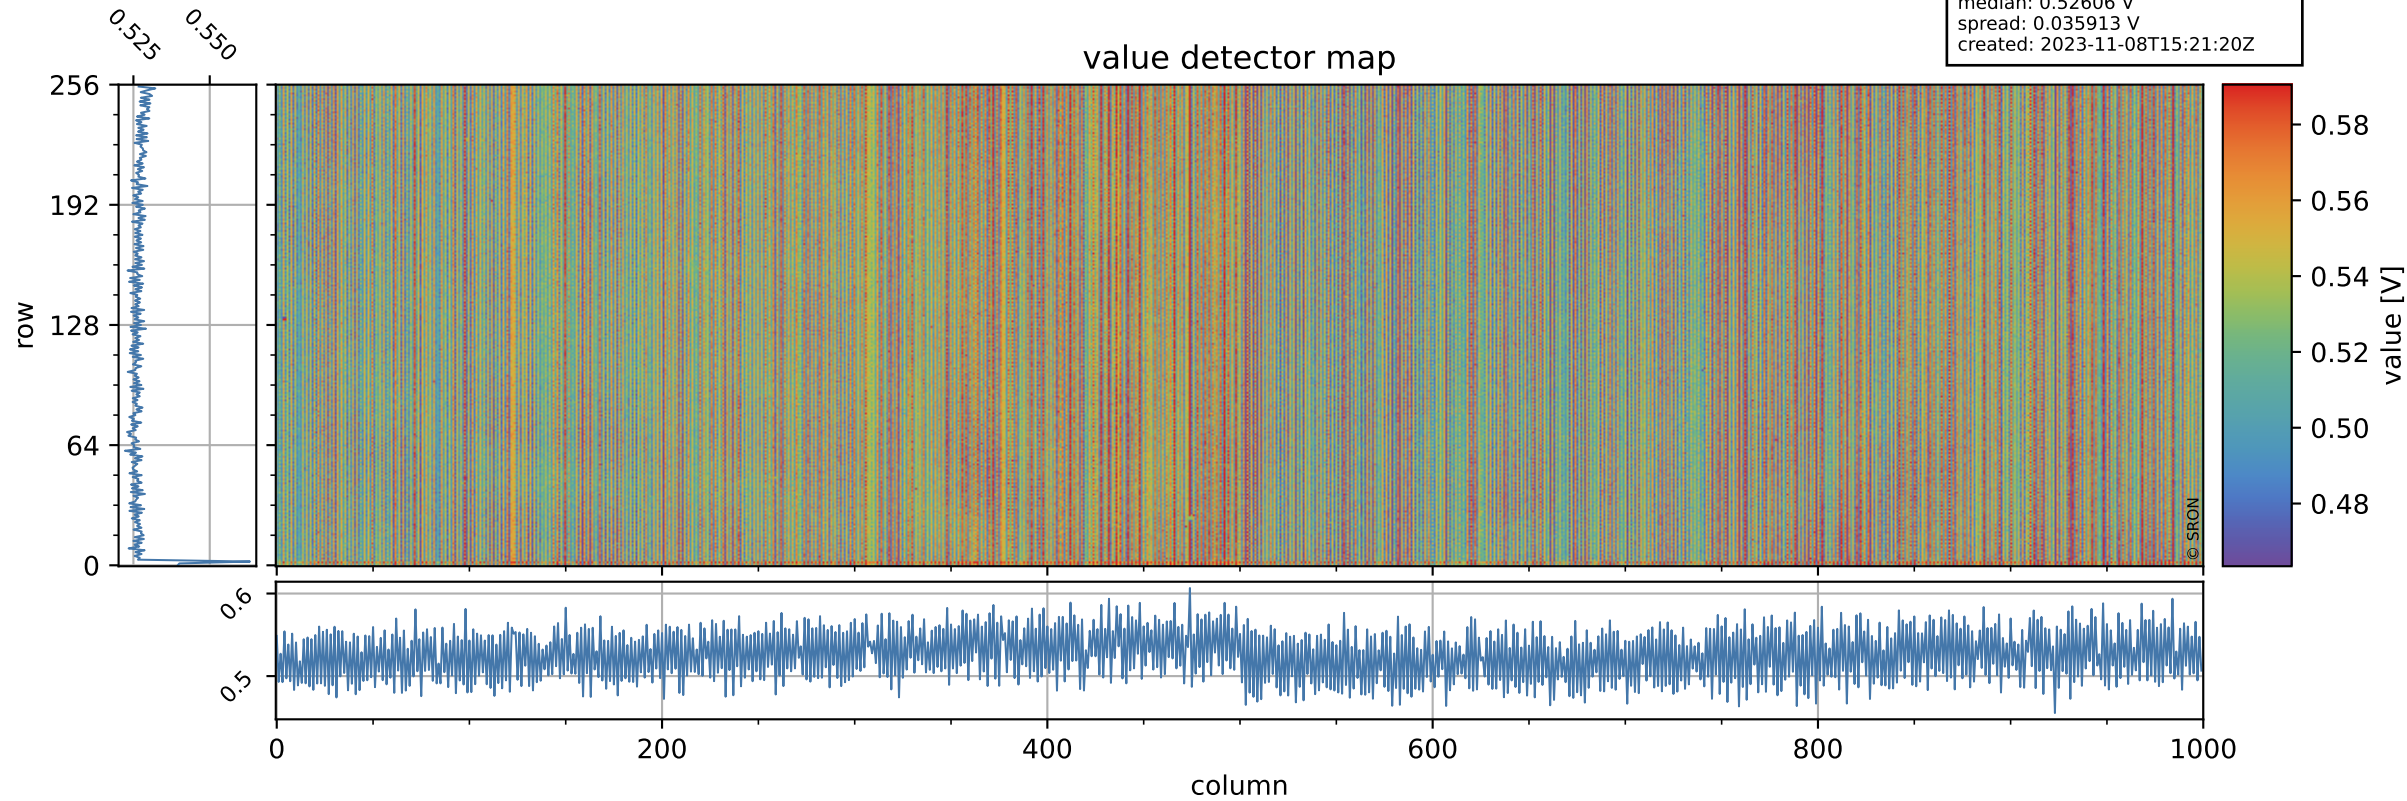

Tropomi SWIR offset (official)

orbits: 20 in [31402, 31447]
coverage: 2023-11-04 / 2023-11-07
median: 0.52606 V
spread: 0.035913 V
created: 2023-11-08T15:21:20Z

value detector map

Tropomi SWIR offset (official)

orbits: 20 in [31402, 31447]
coverage: 2023-11-04 / 2023-11-07
median: 28.144 μV
spread: 14.44 μV
created: 2023-11-08T15:21:20Z

Tropomi SWIR offset (official)

orbits: 20 in [31402, 31447]
coverage: 2023-11-04 / 2023-11-07
median: 0.049 mV
spread: 0.42324 mV
created: 2023-11-08T15:21:21Z

value compared with SWIR offset CKD

Tropomi SWIR offset (official) ground-tracks of Sentinel-5P

orbits: 20 in [31402, 31447]
coverage: 2023-11-04 / 2023-11-07
created: 2023-11-08T15:21:21Z

Tropomi SWIR offset (official)

orbits: [2827, 31447]
coverage: 2018-04-30 / 2023-11-07
created: 2023-11-08T15:21:22Z

trend of detector median & temperatures