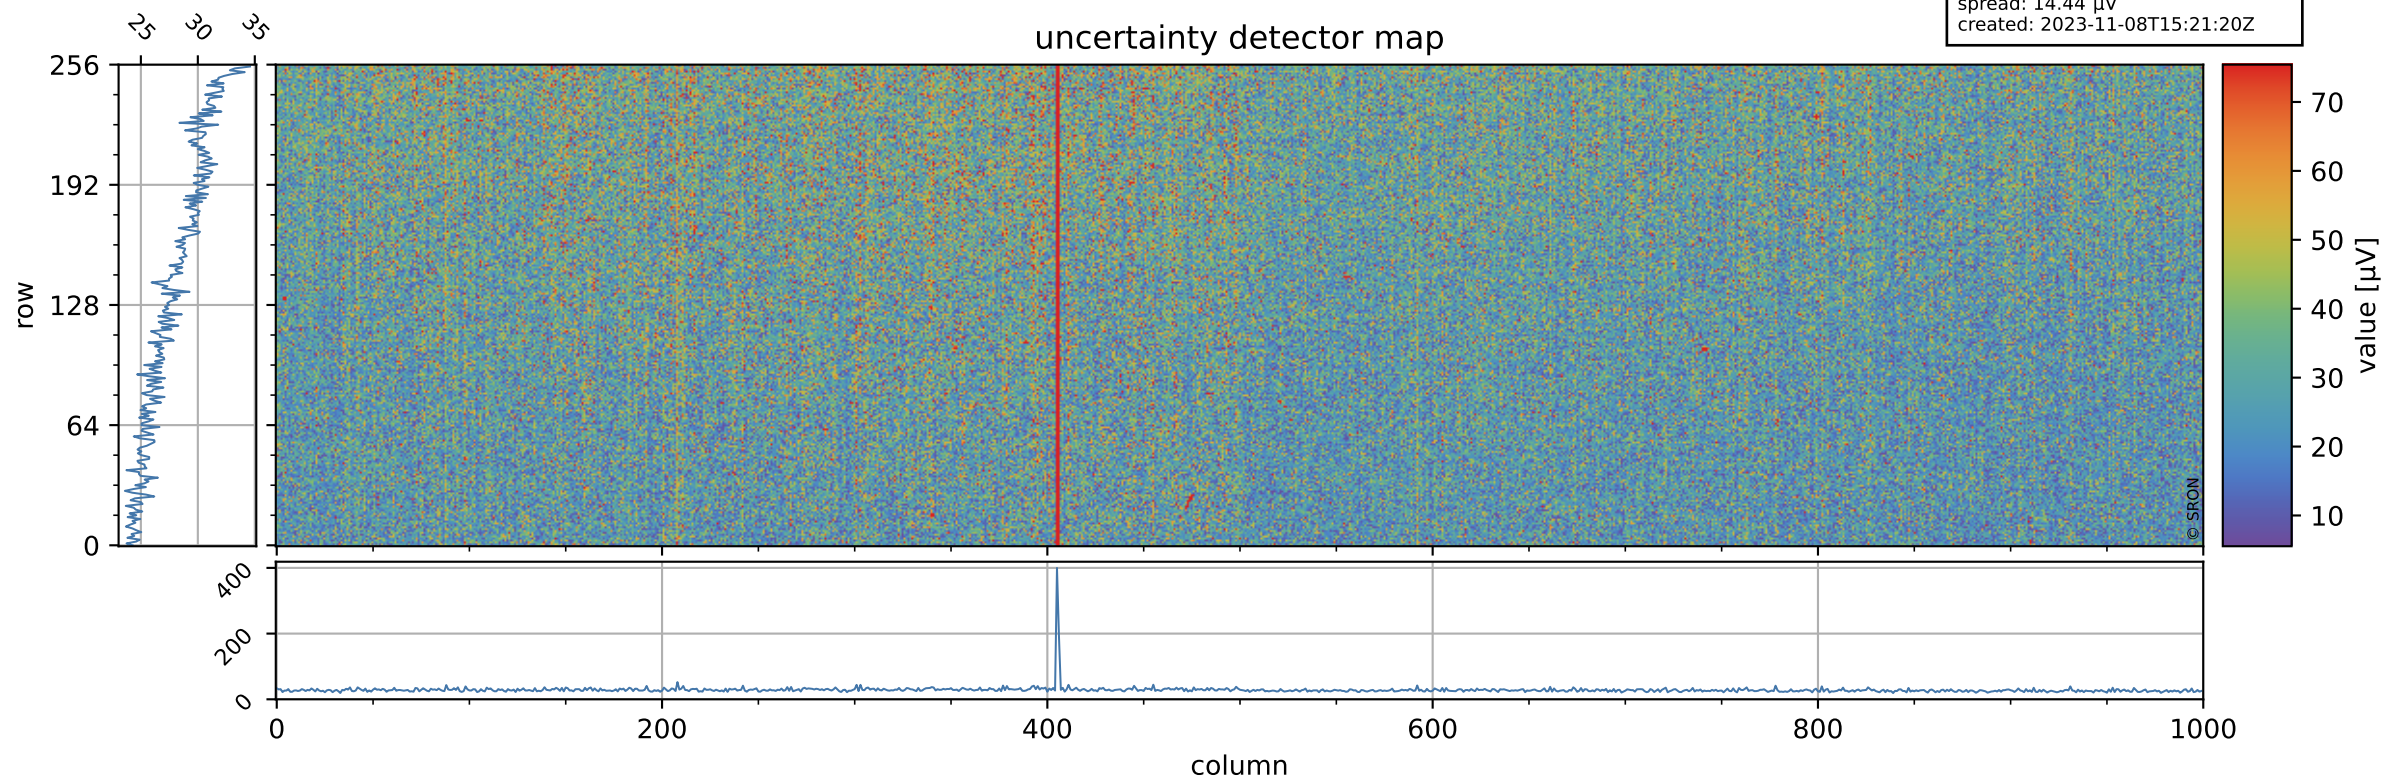

Tropomi SWIR offset (official)

orbits: 20 in [31402, 31447]
coverage: 2023-11-04 / 2023-11-07
median: 0.52606 V
spread: 0.035913 V
created: 2023-11-08T15:21:20Z

value detector map

Tropomi SWIR offset (official)

orbits: 20 in [31402, 31447]
coverage: 2023-11-04 / 2023-11-07
median: 28.144 μV
spread: 14.44 μV
created: 2023-11-08T15:21:20Z

Tropomi SWIR offset (official)

orbits: 20 in [31402, 31447]
coverage: 2023-11-04 / 2023-11-07
median: 0.049 mV
spread: 0.42324 mV
created: 2023-11-08T15:21:21Z

value compared with SWIR offset CKD

Tropomi SWIR offset (official) ground-tracks of Sentinel-5P

orbits: 20 in [31402, 31447]
coverage: 2023-11-04 / 2023-11-07
created: 2023-11-08T15:21:21Z

Tropomi SWIR offset (official)

orbits: [2827, 31447]
coverage: 2018-04-30 / 2023-11-07
created: 2023-11-08T15:21:22Z

trend of detector median & temperatures