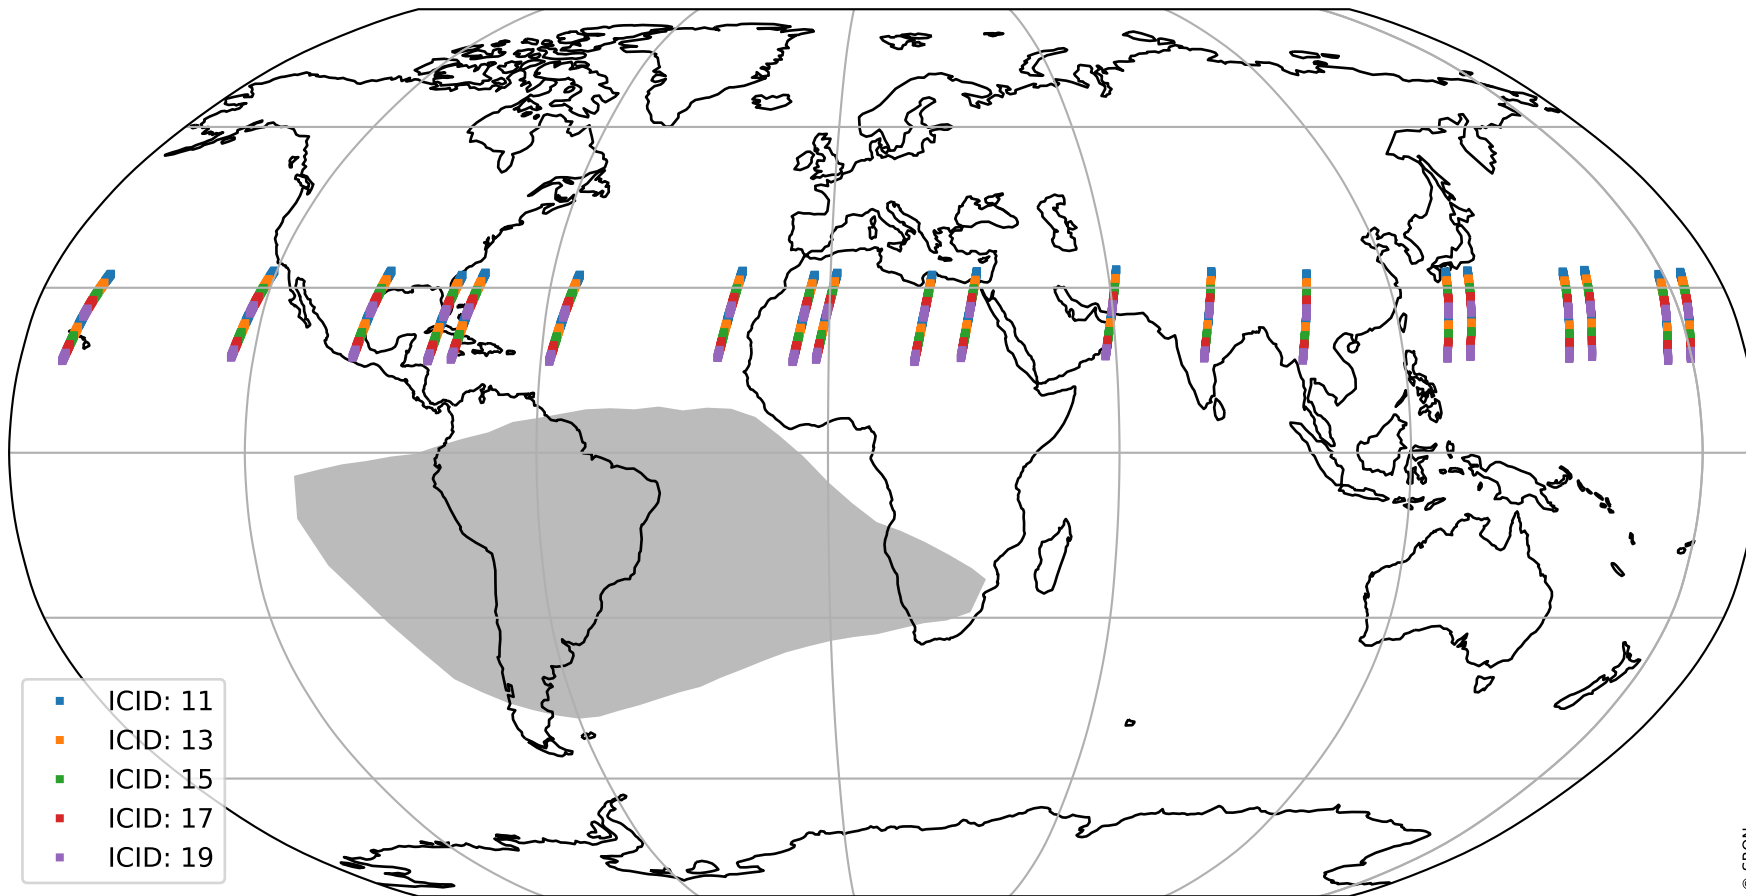

Tropomi SWIR offset (official)

orbits: 20 in [31402, 31447]
coverage: 2023-11-04 / 2023-11-07
median: 0.52606 V
spread: 0.035913 V
created: 2023-11-08T15:21:20Z

value detector map

Tropomi SWIR offset (official)

orbits: 20 in [31402, 31447]
coverage: 2023-11-04 / 2023-11-07
median: 28.144 μV
spread: 14.44 μV
created: 2023-11-08T15:21:20Z

Tropomi SWIR offset (official)

orbits: 20 in [31402, 31447]
coverage: 2023-11-04 / 2023-11-07
median: 0.049 mV
spread: 0.42324 mV
created: 2023-11-08T15:21:21Z

value compared with SWIR offset CKD

Tropomi SWIR offset (official) ground-tracks of Sentinel-5P

orbits: 20 in [31402, 31447]
coverage: 2023-11-04 / 2023-11-07
created: 2023-11-08T15:21:21Z

Tropomi SWIR offset (official)

orbits: [2827, 31447]
coverage: 2018-04-30 / 2023-11-07
created: 2023-11-08T15:21:22Z

trend of detector median & temperatures