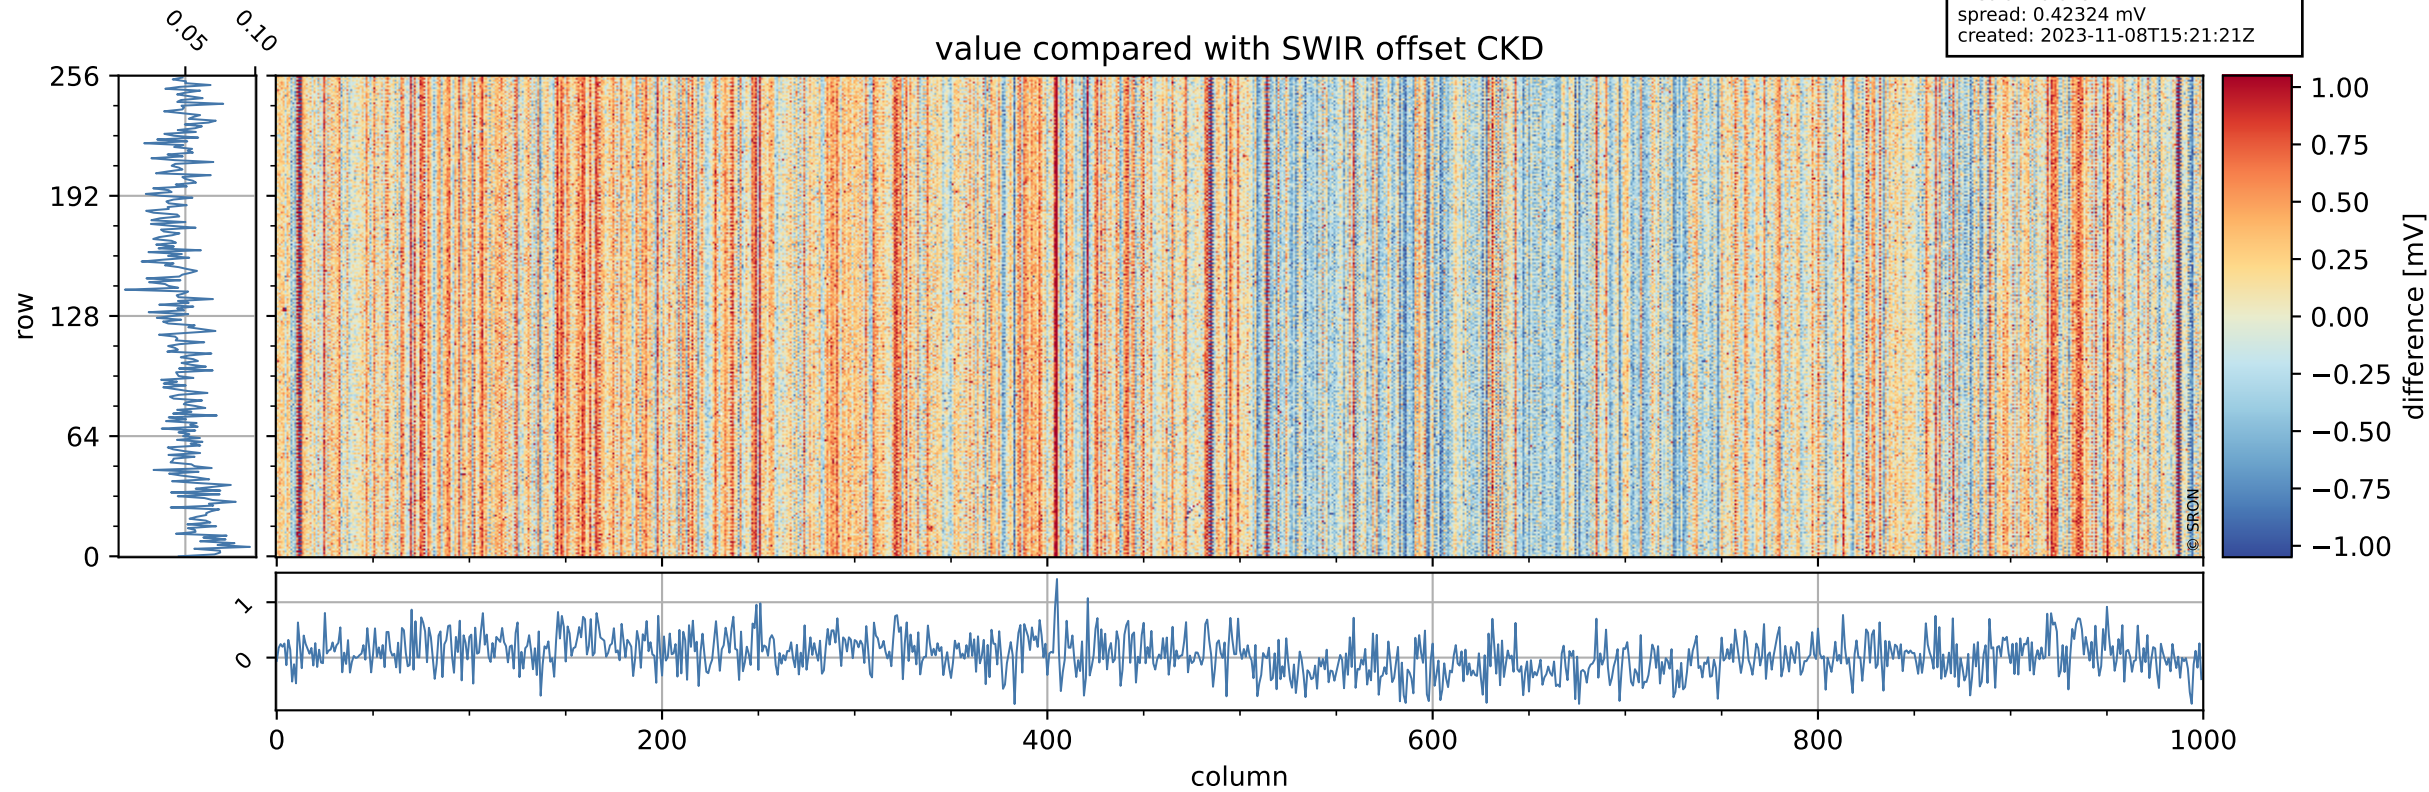

Tropomi SWIR offset (official)

orbits: 20 in [31402, 31447]
coverage: 2023-11-04 / 2023-11-07
median: 0.52606 V
spread: 0.035913 V
created: 2023-11-08T15:21:20Z

value detector map

Tropomi SWIR offset (official)

orbits: 20 in [31402, 31447]
coverage: 2023-11-04 / 2023-11-07
median: 28.144 μV
spread: 14.44 μV
created: 2023-11-08T15:21:20Z

Tropomi SWIR offset (official)

orbits: 20 in [31402, 31447]
coverage: 2023-11-04 / 2023-11-07
median: 0.049 mV
spread: 0.42324 mV
created: 2023-11-08T15:21:21Z

value compared with SWIR offset CKD

Tropomi SWIR offset (official) ground-tracks of Sentinel-5P

orbits: 20 in [31402, 31447]
coverage: 2023-11-04 / 2023-11-07
created: 2023-11-08T15:21:21Z

Tropomi SWIR offset (official)

orbits: [2827, 31447]
coverage: 2018-04-30 / 2023-11-07
created: 2023-11-08T15:21:22Z

trend of detector median & temperatures