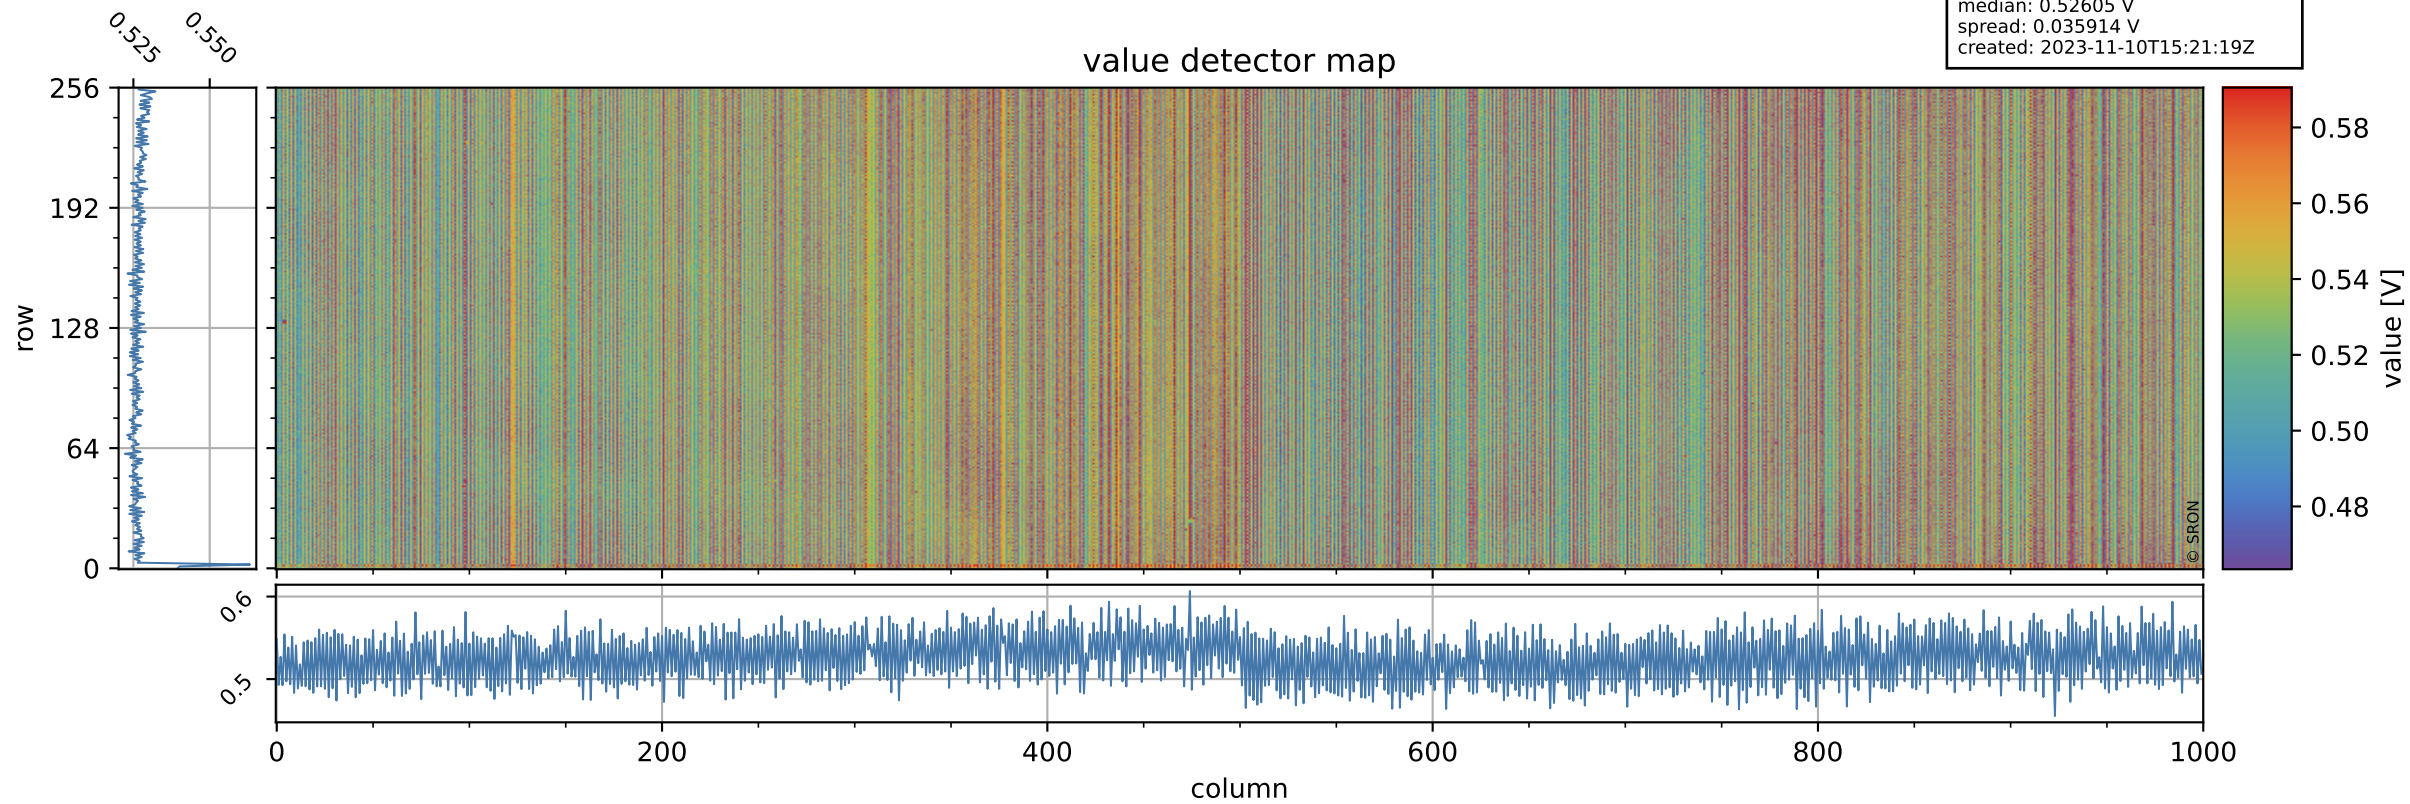

Tropomi SWIR offset (official)

orbits: 19 in [31432, 31477]
coverage: 2023-11-06 / 2023-11-10
median: 0.52605 V
spread: 0.035914 V
created: 2023-11-10T15:21:19Z

value detector map

Tropomi SWIR offset (official)

orbits: 19 in [31432, 31477]
coverage: 2023-11-06 / 2023-11-10
median: 28.039 μV
spread: 14.282 μV
created: 2023-11-10T15:21:19Z

Tropomi SWIR offset (official)

orbits: 19 in [31432, 31477]
coverage: 2023-11-06 / 2023-11-10
median: 0.041701 mV
spread: 0.4231 mV
created: 2023-11-10T15:21:20Z

value compared with SWIR offset CKD

Tropomi SWIR offset (official) ground-tracks of Sentinel-5P

orbits: 19 in [31432, 31477]
coverage: 2023-11-06 / 2023-11-10
created: 2023-11-10T15:21:20Z

Tropomi SWIR offset (official)

orbits: [2827, 31477]
coverage: 2018-04-30 / 2023-11-10
created: 2023-11-10T15:21:22Z

trend of detector median & temperatures