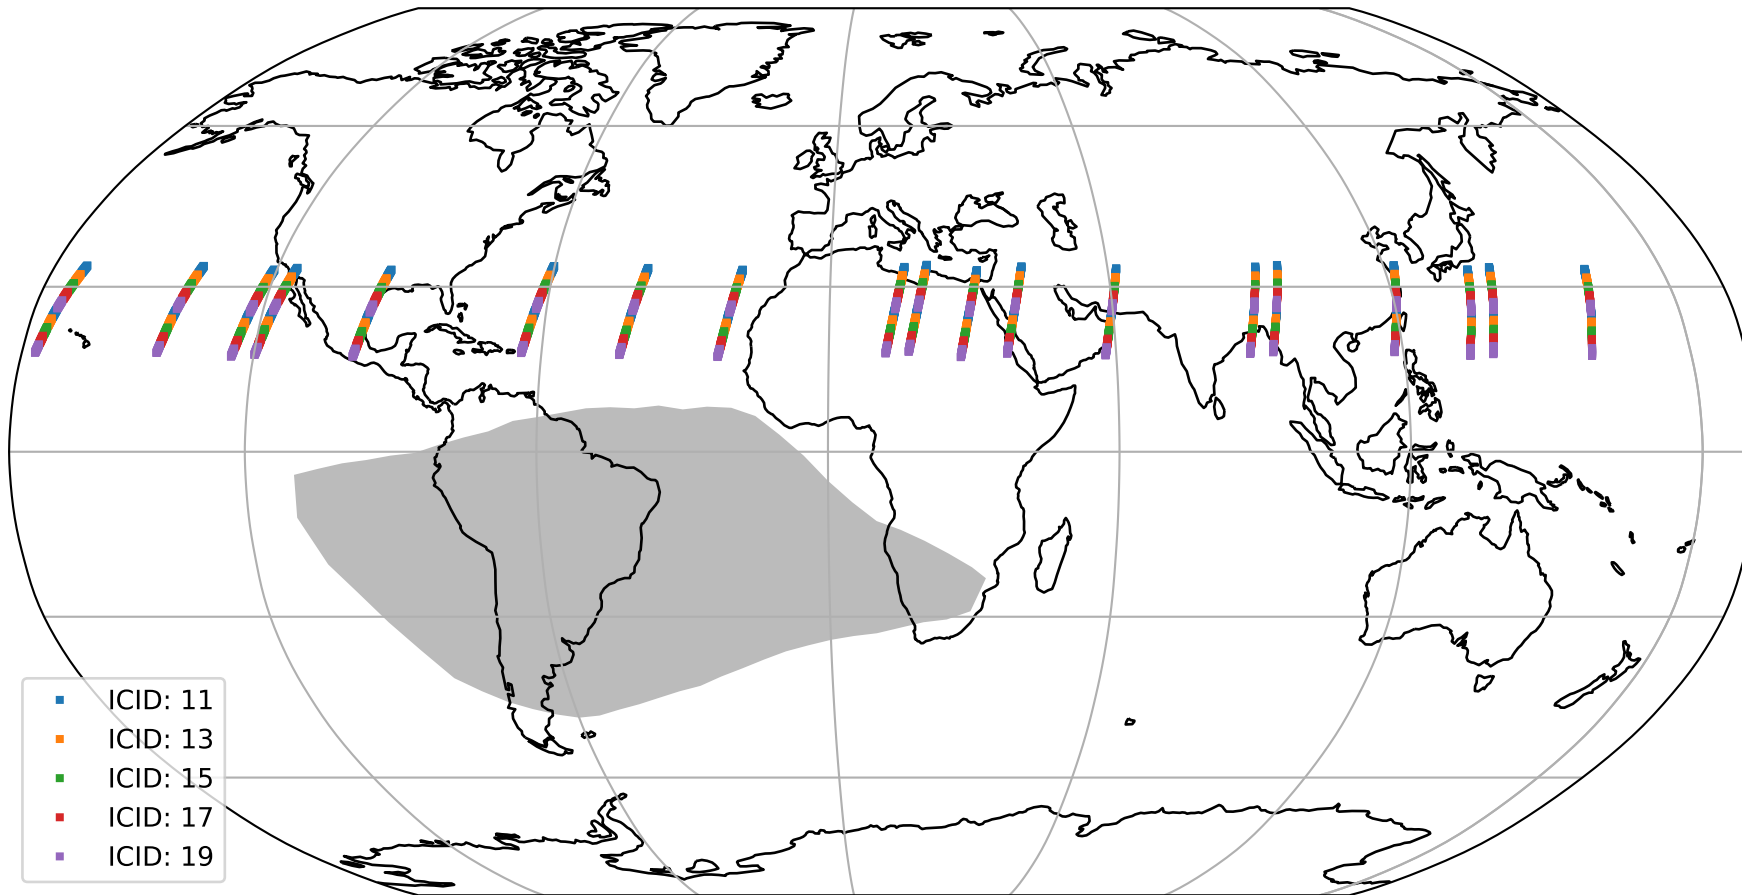

Tropomi SWIR offset (official)

orbits: 19 in [31432, 31477]
coverage: 2023-11-06 / 2023-11-10
median: 0.52605 V
spread: 0.035914 V
created: 2023-11-10T15:21:19Z

value detector map

Tropomi SWIR offset (official)

orbits: 19 in [31432, 31477]
coverage: 2023-11-06 / 2023-11-10
median: 28.039 μV
spread: 14.282 μV
created: 2023-11-10T15:21:19Z

Tropomi SWIR offset (official)

orbits: 19 in [31432, 31477]
coverage: 2023-11-06 / 2023-11-10
median: 0.041701 mV
spread: 0.4231 mV
created: 2023-11-10T15:21:20Z

value compared with SWIR offset CKD

Tropomi SWIR offset (official) ground-tracks of Sentinel-5P

orbits: 19 in [31432, 31477]
coverage: 2023-11-06 / 2023-11-10
created: 2023-11-10T15:21:20Z

Tropomi SWIR offset (official)

orbits: [2827, 31477]
coverage: 2018-04-30 / 2023-11-10
created: 2023-11-10T15:21:22Z

trend of detector median & temperatures