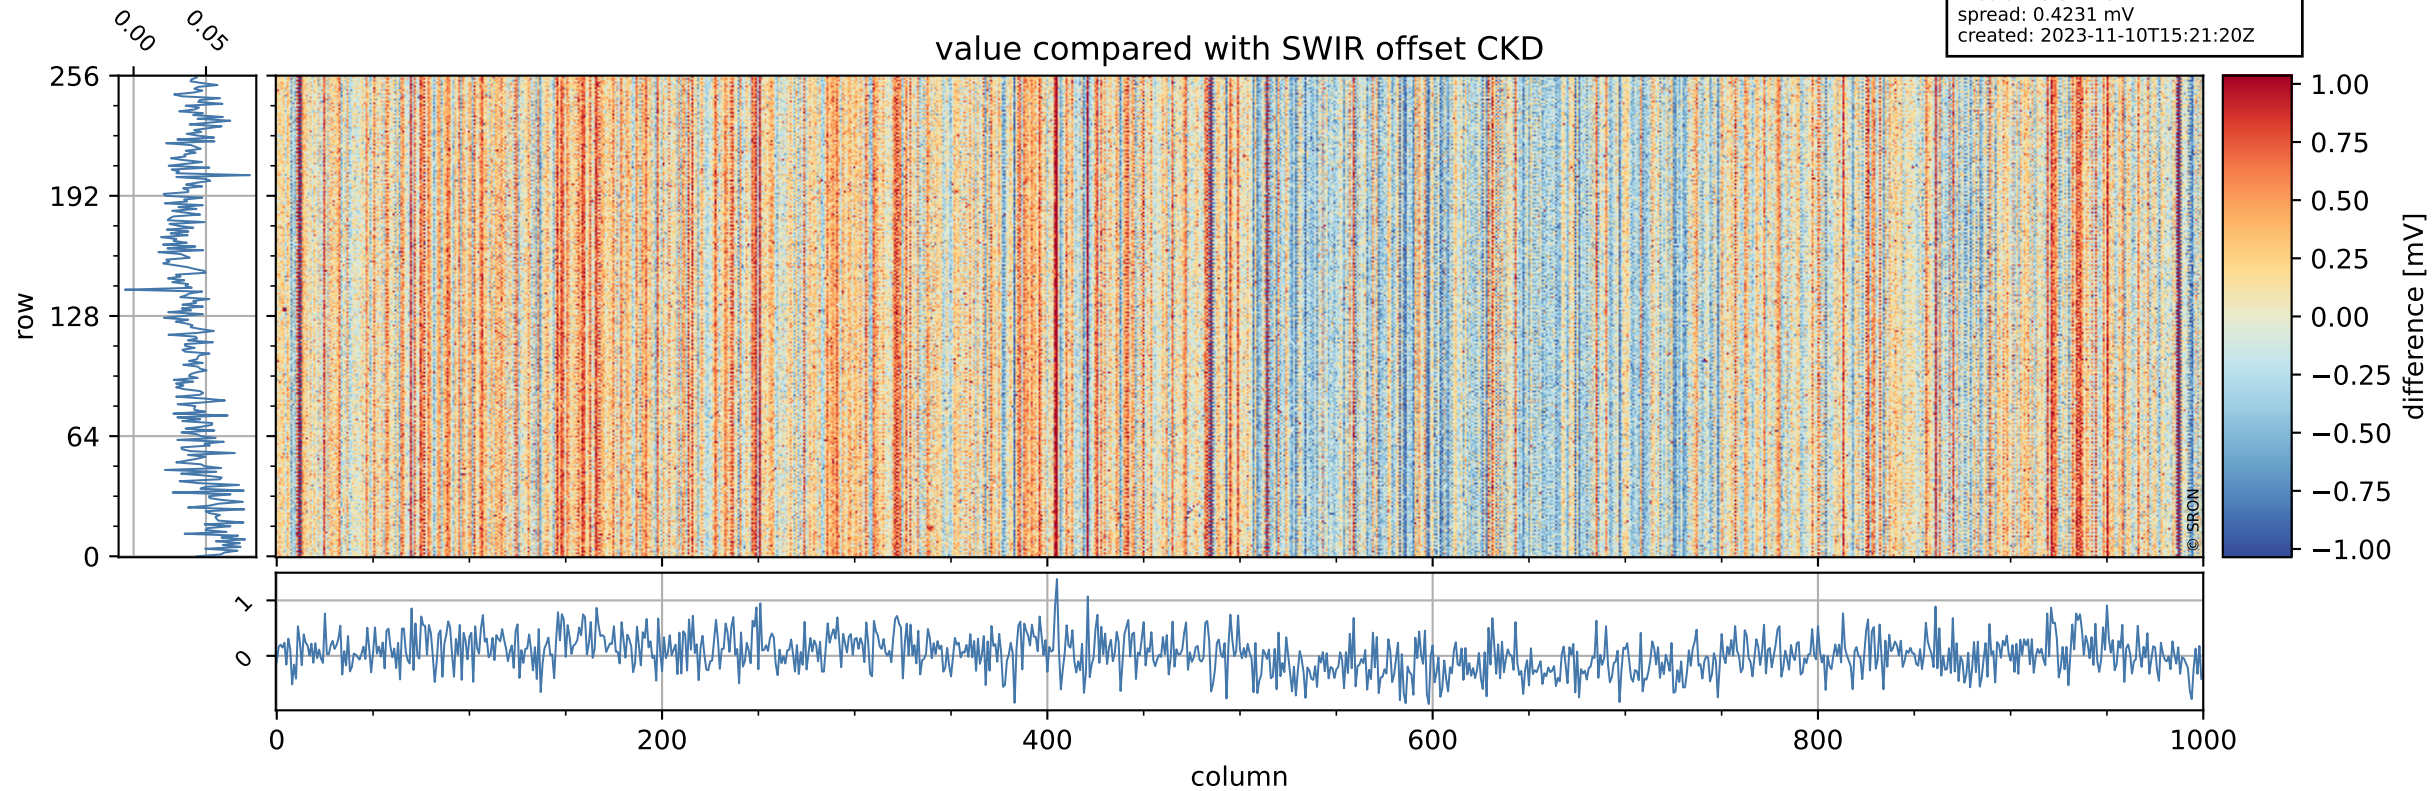

Tropomi SWIR offset (official)

orbits: 19 in [31432, 31477]
coverage: 2023-11-06 / 2023-11-10
median: 0.52605 V
spread: 0.035914 V
created: 2023-11-10T15:21:19Z

value detector map

Tropomi SWIR offset (official)

orbits: 19 in [31432, 31477]
coverage: 2023-11-06 / 2023-11-10
median: 28.039 μV
spread: 14.282 μV
created: 2023-11-10T15:21:19Z

Tropomi SWIR offset (official)

orbits: 19 in [31432, 31477]
coverage: 2023-11-06 / 2023-11-10
median: 0.041701 mV
spread: 0.4231 mV
created: 2023-11-10T15:21:20Z

value compared with SWIR offset CKD

Tropomi SWIR offset (official) ground-tracks of Sentinel-5P

orbits: 19 in [31432, 31477]
coverage: 2023-11-06 / 2023-11-10
created: 2023-11-10T15:21:20Z

Tropomi SWIR offset (official)

orbits: [2827, 31477]
coverage: 2018-04-30 / 2023-11-10
created: 2023-11-10T15:21:22Z

trend of detector median & temperatures