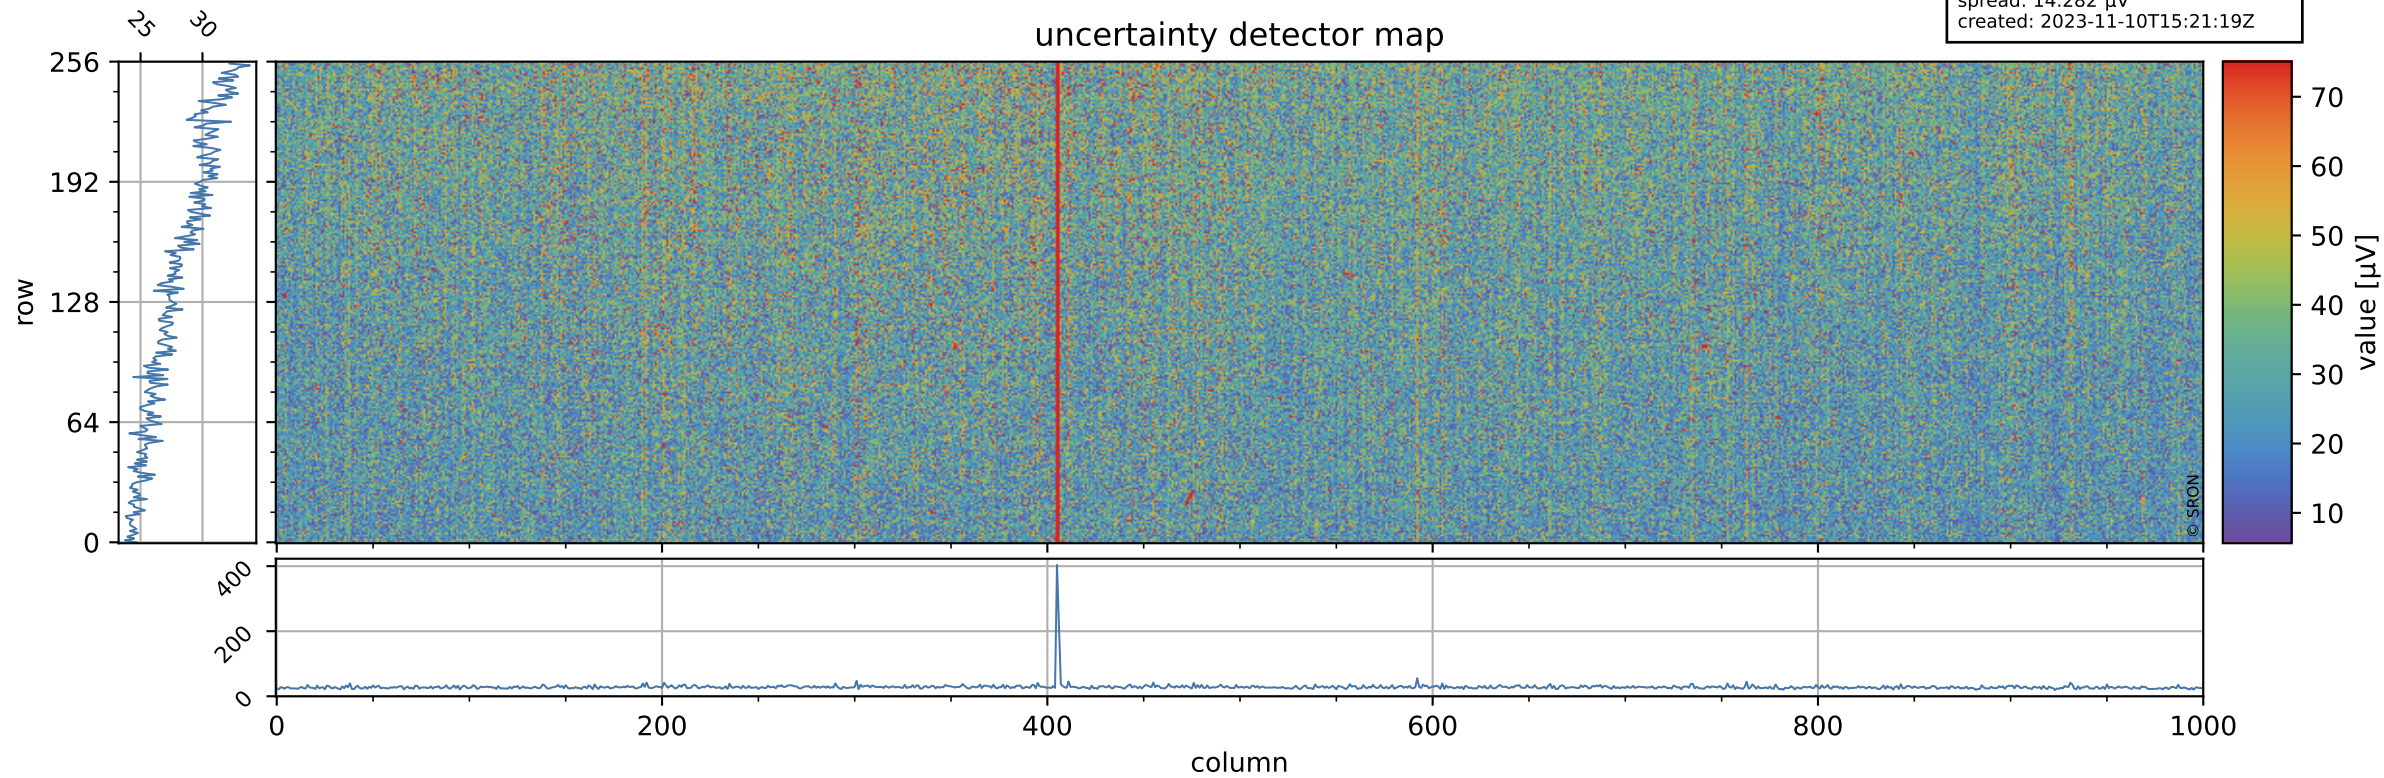

Tropomi SWIR offset (official)

orbits: 19 in [31432, 31477]
coverage: 2023-11-06 / 2023-11-10
median: 0.52605 V
spread: 0.035914 V
created: 2023-11-10T15:21:19Z

value detector map

Tropomi SWIR offset (official)

orbits: 19 in [31432, 31477]
coverage: 2023-11-06 / 2023-11-10
median: 28.039 μV
spread: 14.282 μV
created: 2023-11-10T15:21:19Z

Tropomi SWIR offset (official)

orbits: 19 in [31432, 31477]
coverage: 2023-11-06 / 2023-11-10
median: 0.041701 mV
spread: 0.4231 mV
created: 2023-11-10T15:21:20Z

value compared with SWIR offset CKD

Tropomi SWIR offset (official) ground-tracks of Sentinel-5P

orbits: 19 in [31432, 31477]
coverage: 2023-11-06 / 2023-11-10
created: 2023-11-10T15:21:20Z

Tropomi SWIR offset (official)

orbits: [2827, 31477]
coverage: 2018-04-30 / 2023-11-10
created: 2023-11-10T15:21:22Z

trend of detector median & temperatures