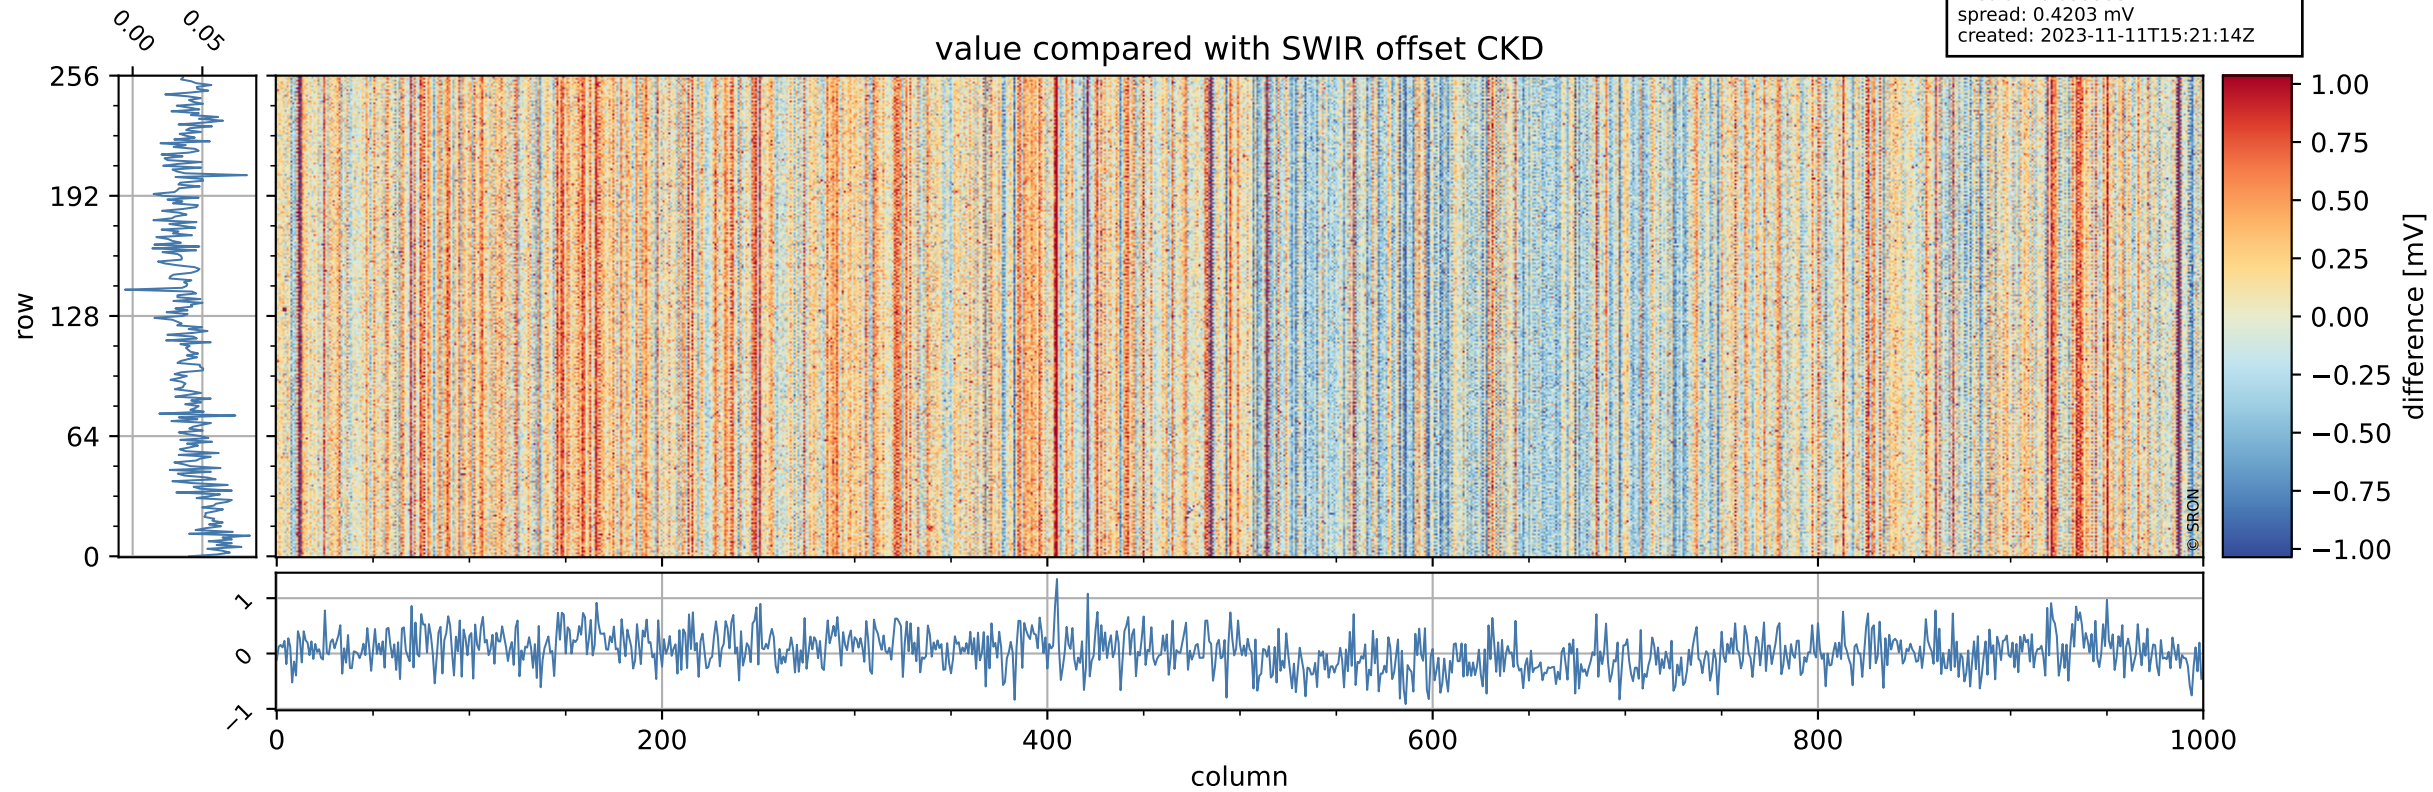

Tropomi SWIR offset (official)

orbits: 18 in [31447, 31492]
coverage: 2023-11-08 / 2023-11-11
median: 0.52605 V
spread: 0.035913 V
created: 2023-11-11T15:21:13Z

value detector map

Tropomi SWIR offset (official)

orbits: 18 in [31447, 31492]
coverage: 2023-11-08 / 2023-11-11
median: 28.432 μV
spread: 14.369 μV
created: 2023-11-11T15:21:13Z

Tropomi SWIR offset (official)

orbits: 18 in [31447, 31492]
coverage: 2023-11-08 / 2023-11-11
median: 0.039995 mV
spread: 0.4203 mV
created: 2023-11-11T15:21:14Z

value compared with SWIR offset CKD

Tropomi SWIR offset (official) ground-tracks of Sentinel-5P

orbits: 18 in [31447, 31492]
coverage: 2023-11-08 / 2023-11-11
created: 2023-11-11T15:21:14Z

Tropomi SWIR offset (official)

orbits: [2827, 31492]
coverage: 2018-04-30 / 2023-11-11
created: 2023-11-11T15:21:15Z

trend of detector median & temperatures