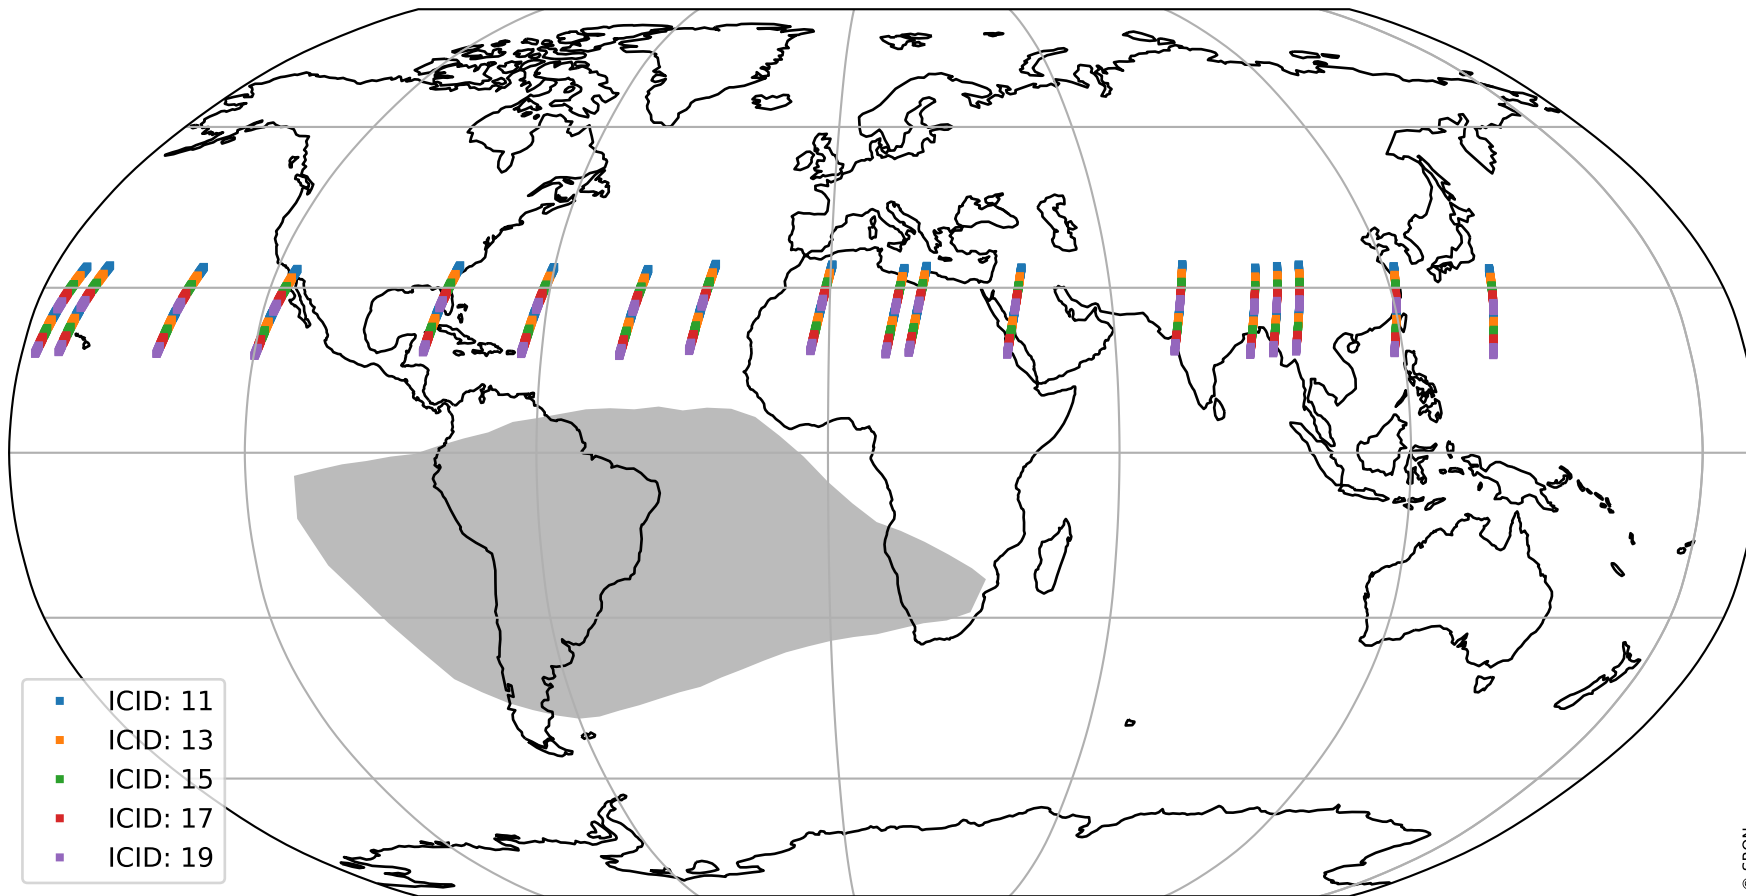

Tropomi SWIR offset (official)

orbits: 18 in [31447, 31492]
coverage: 2023-11-08 / 2023-11-11
median: 0.52605 V
spread: 0.035913 V
created: 2023-11-11T15:21:13Z

value detector map

Tropomi SWIR offset (official)

orbits: 18 in [31447, 31492]
coverage: 2023-11-08 / 2023-11-11
median: 28.432 μV
spread: 14.369 μV
created: 2023-11-11T15:21:13Z

Tropomi SWIR offset (official)

orbits: 18 in [31447, 31492]
coverage: 2023-11-08 / 2023-11-11
median: 0.039995 mV
spread: 0.4203 mV
created: 2023-11-11T15:21:14Z

value compared with SWIR offset CKD

Tropomi SWIR offset (official) ground-tracks of Sentinel-5P

orbits: 18 in [31447, 31492]
coverage: 2023-11-08 / 2023-11-11
created: 2023-11-11T15:21:14Z

Tropomi SWIR offset (official)

orbits: [2827, 31492]
coverage: 2018-04-30 / 2023-11-11
created: 2023-11-11T15:21:15Z

trend of detector median & temperatures