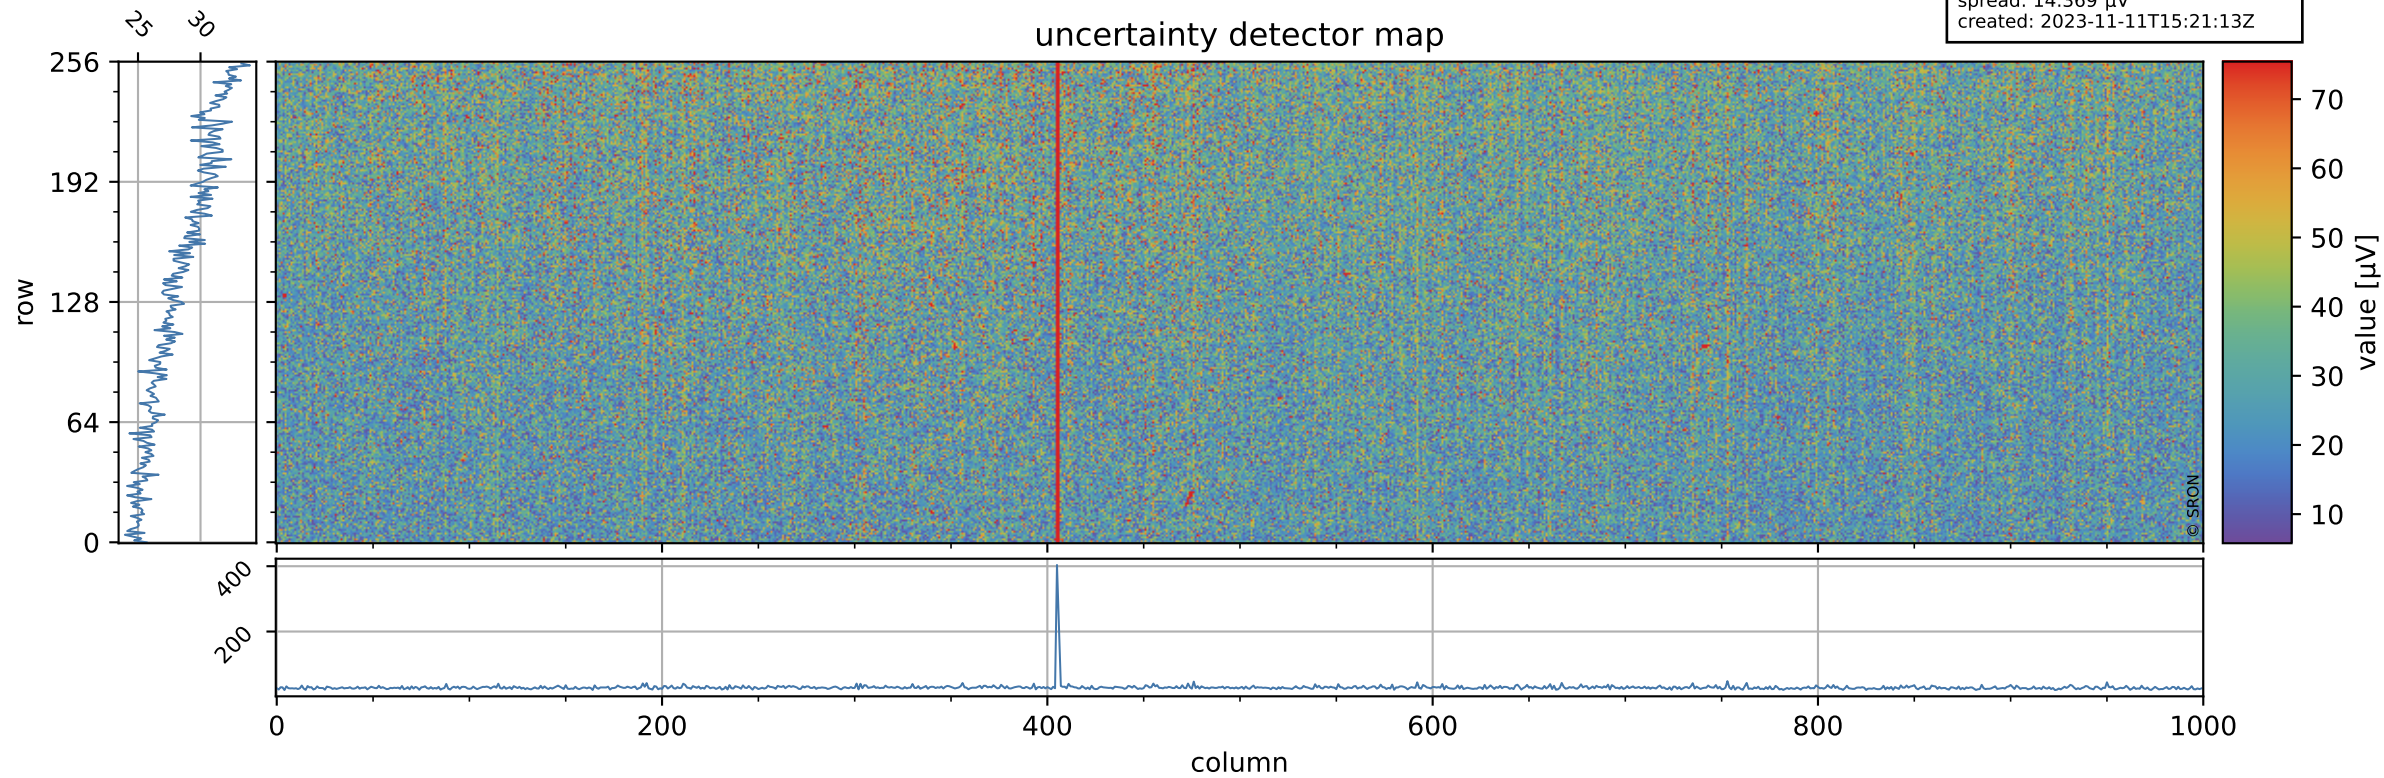

Tropomi SWIR offset (official)

orbits: 18 in [31447, 31492]
coverage: 2023-11-08 / 2023-11-11
median: 0.52605 V
spread: 0.035913 V
created: 2023-11-11T15:21:13Z

value detector map

Tropomi SWIR offset (official)

orbits: 18 in [31447, 31492]
coverage: 2023-11-08 / 2023-11-11
median: 28.432 μV
spread: 14.369 μV
created: 2023-11-11T15:21:13Z

Tropomi SWIR offset (official)

orbits: 18 in [31447, 31492]
coverage: 2023-11-08 / 2023-11-11
median: 0.039995 mV
spread: 0.4203 mV
created: 2023-11-11T15:21:14Z

value compared with SWIR offset CKD

Tropomi SWIR offset (official) ground-tracks of Sentinel-5P

orbits: 18 in [31447, 31492]
coverage: 2023-11-08 / 2023-11-11
created: 2023-11-11T15:21:14Z

Tropomi SWIR offset (official)

orbits: [2827, 31492]
coverage: 2018-04-30 / 2023-11-11
created: 2023-11-11T15:21:15Z

trend of detector median & temperatures