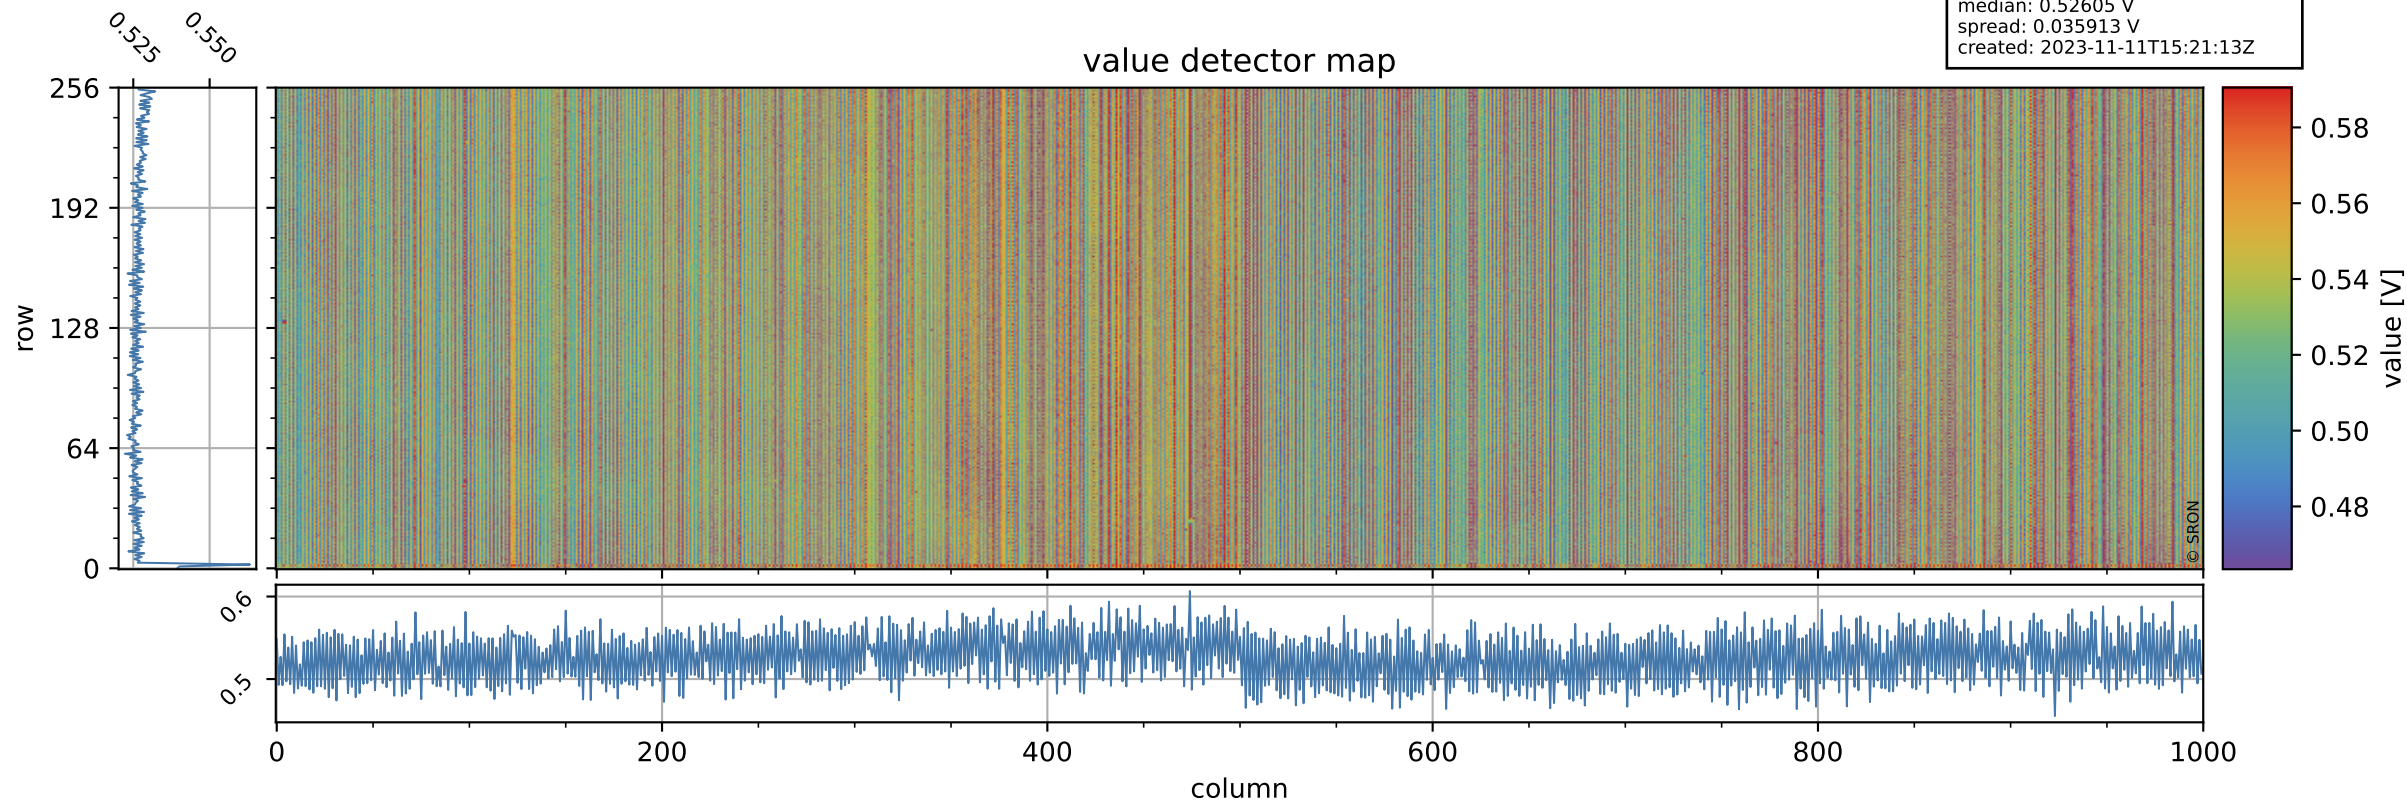

Tropomi SWIR offset (official)

orbits: 18 in [31447, 31492]
coverage: 2023-11-08 / 2023-11-11
median: 0.52605 V
spread: 0.035913 V
created: 2023-11-11T15:21:13Z

value detector map

Tropomi SWIR offset (official)

orbits: 18 in [31447, 31492]
coverage: 2023-11-08 / 2023-11-11
median: 28.432 μV
spread: 14.369 μV
created: 2023-11-11T15:21:13Z

Tropomi SWIR offset (official)

orbits: 18 in [31447, 31492]
coverage: 2023-11-08 / 2023-11-11
median: 0.039995 mV
spread: 0.4203 mV
created: 2023-11-11T15:21:14Z

value compared with SWIR offset CKD

Tropomi SWIR offset (official) ground-tracks of Sentinel-5P

orbits: 18 in [31447, 31492]
coverage: 2023-11-08 / 2023-11-11
created: 2023-11-11T15:21:14Z

Tropomi SWIR offset (official)

orbits: [2827, 31492]
coverage: 2018-04-30 / 2023-11-11
created: 2023-11-11T15:21:15Z

trend of detector median & temperatures