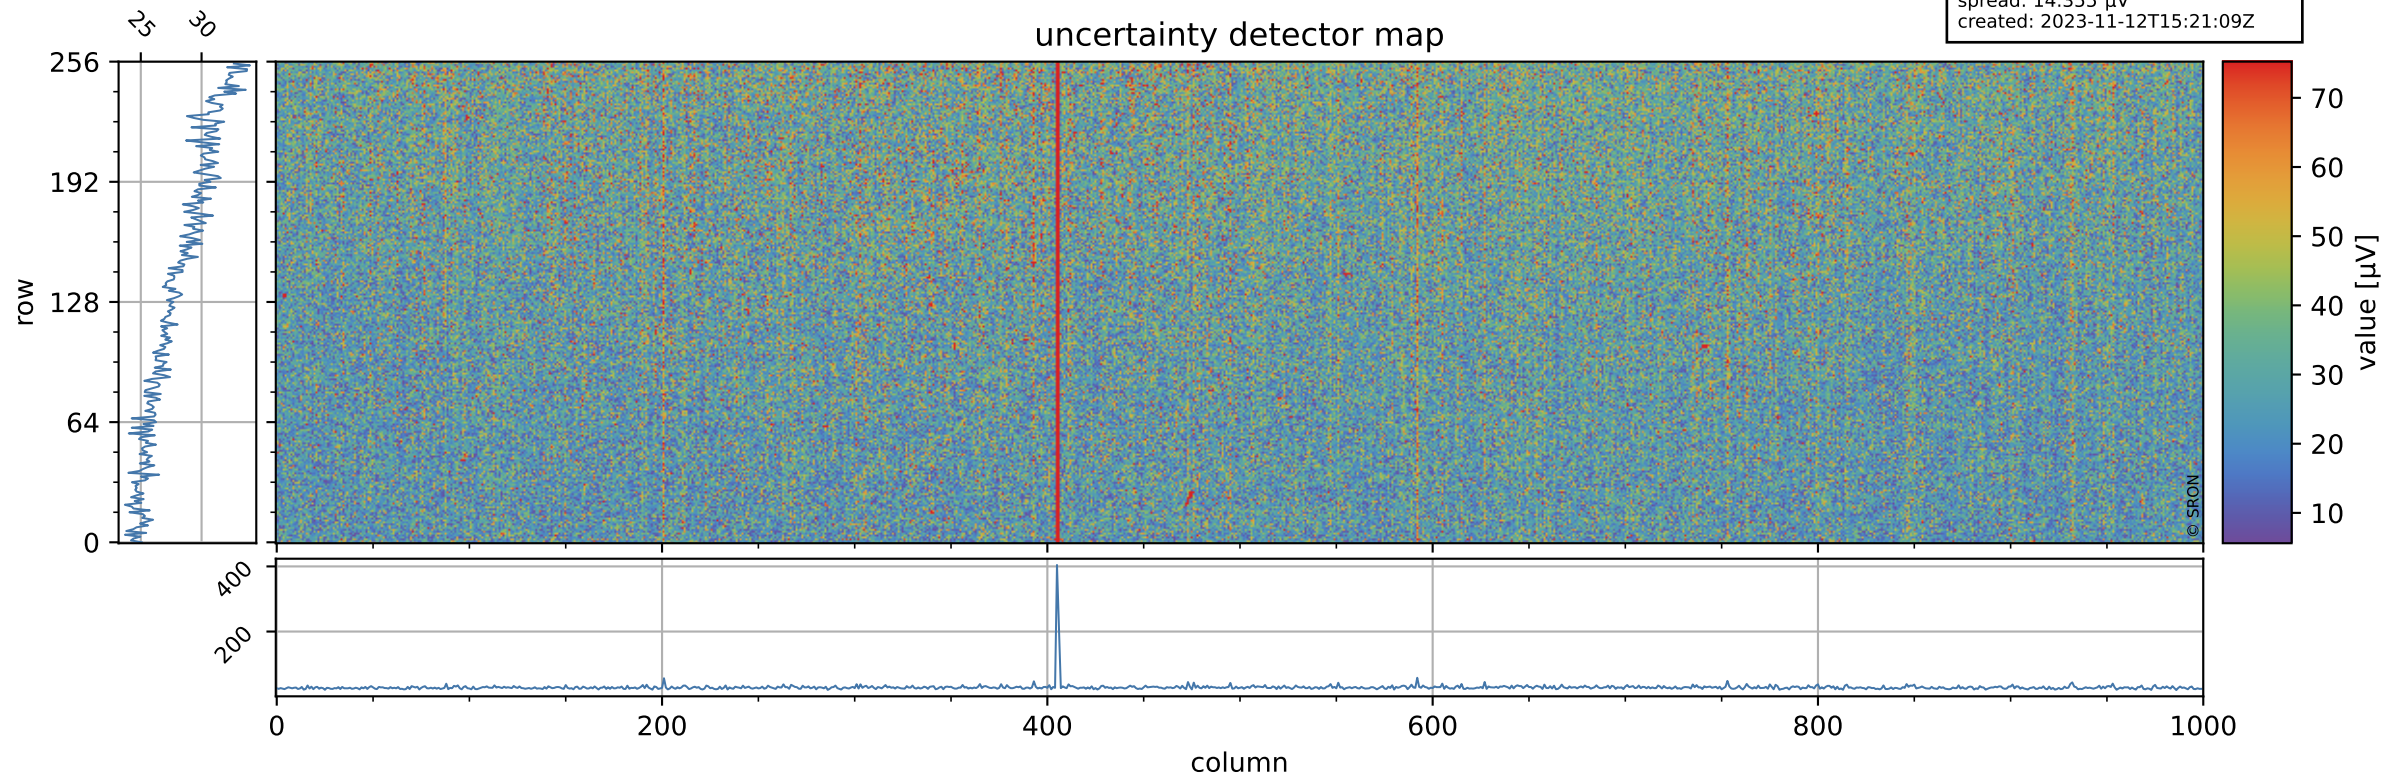

Tropomi SWIR offset (official)

orbits: 19 in [31462, 31507]
coverage: 2023-11-09 / 2023-11-12
median: 0.52605 V
spread: 0.035912 V
created: 2023-11-12T15:21:09Z

value detector map

Tropomi SWIR offset (official)

orbits: 19 in [31462, 31507]
coverage: 2023-11-09 / 2023-11-12
median: 28.264 μV
spread: 14.355 μV
created: 2023-11-12T15:21:09Z

Tropomi SWIR offset (official)

orbits: 19 in [31462, 31507]
coverage: 2023-11-09 / 2023-11-12
median: 0.039419 mV
spread: 0.41941 mV
created: 2023-11-12T15:21:09Z

value compared with SWIR offset CKD

Tropomi SWIR offset (official) ground-tracks of Sentinel-5P

orbits: 19 in [31462, 31507]
coverage: 2023-11-09 / 2023-11-12
created: 2023-11-12T15:21:10Z

Tropomi SWIR offset (official)

orbits: [2827, 31507]
coverage: 2018-04-30 / 2023-11-12
created: 2023-11-12T15:21:11Z

trend of detector median & temperatures