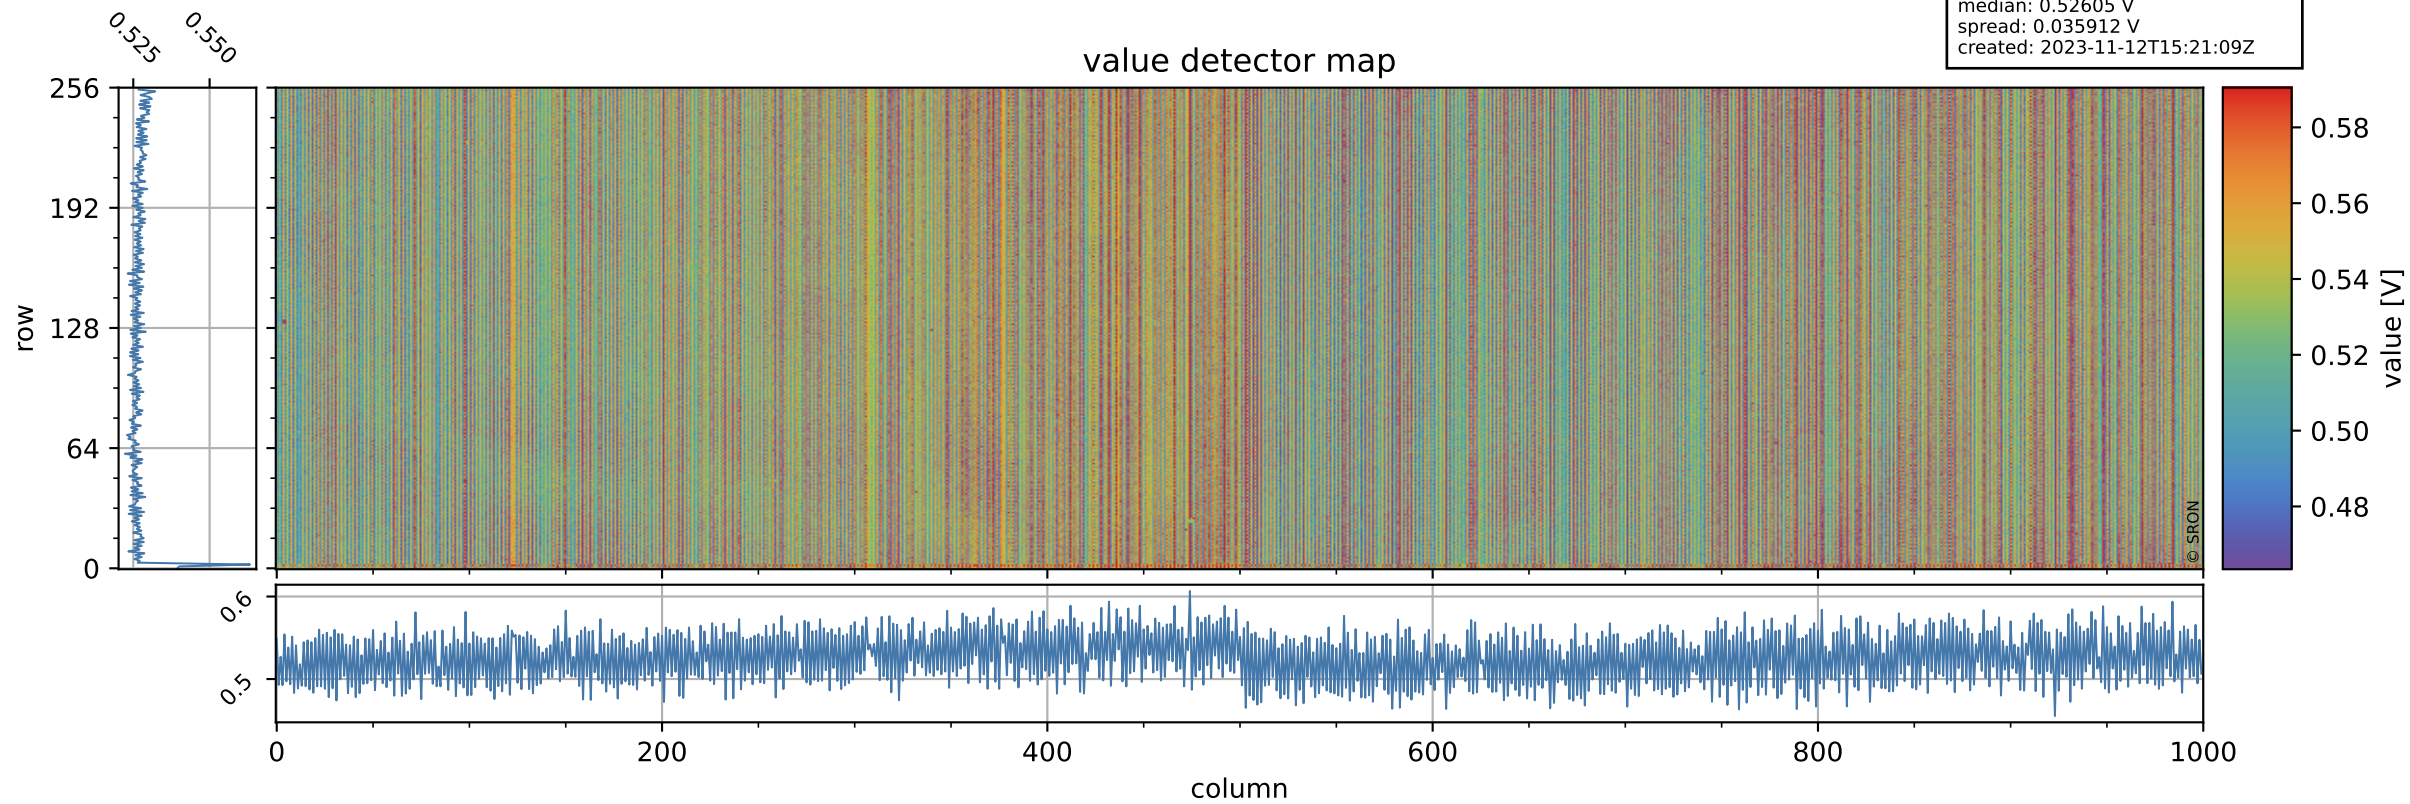

Tropomi SWIR offset (official)

orbits: 19 in [31462, 31507]
coverage: 2023-11-09 / 2023-11-12
median: 0.52605 V
spread: 0.035912 V
created: 2023-11-12T15:21:09Z

value detector map

Tropomi SWIR offset (official)

orbits: 19 in [31462, 31507]
coverage: 2023-11-09 / 2023-11-12
median: 28.264 μV
spread: 14.355 μV
created: 2023-11-12T15:21:09Z

Tropomi SWIR offset (official)

orbits: 19 in [31462, 31507]
coverage: 2023-11-09 / 2023-11-12
median: 0.039419 mV
spread: 0.41941 mV
created: 2023-11-12T15:21:09Z

value compared with SWIR offset CKD

Tropomi SWIR offset (official) ground-tracks of Sentinel-5P

orbits: 19 in [31462, 31507]
coverage: 2023-11-09 / 2023-11-12
created: 2023-11-12T15:21:10Z

Tropomi SWIR offset (official)

orbits: [2827, 31507]
coverage: 2018-04-30 / 2023-11-12
created: 2023-11-12T15:21:11Z

trend of detector median & temperatures