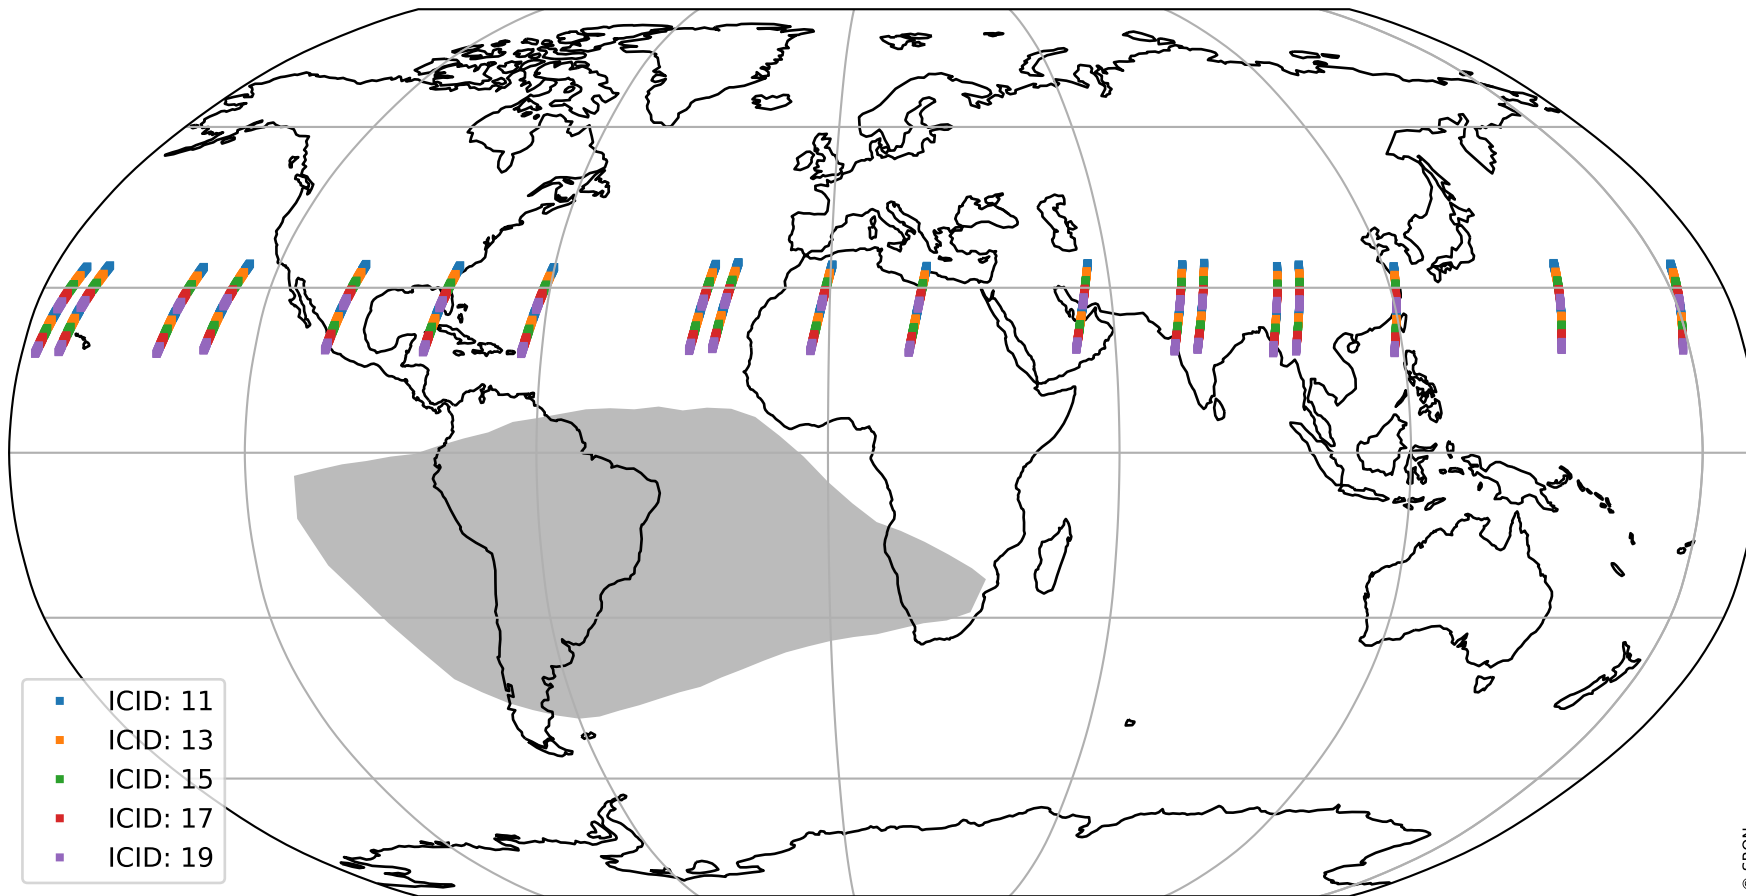

Tropomi SWIR offset (official)

orbits: 19 in [31462, 31507]
coverage: 2023-11-09 / 2023-11-12
median: 0.52605 V
spread: 0.035912 V
created: 2023-11-12T15:21:09Z

value detector map

Tropomi SWIR offset (official)

orbits: 19 in [31462, 31507]
coverage: 2023-11-09 / 2023-11-12
median: 28.264 μV
spread: 14.355 μV
created: 2023-11-12T15:21:09Z

Tropomi SWIR offset (official)

orbits: 19 in [31462, 31507]
coverage: 2023-11-09 / 2023-11-12
median: 0.039419 mV
spread: 0.41941 mV
created: 2023-11-12T15:21:09Z

value compared with SWIR offset CKD

Tropomi SWIR offset (official) ground-tracks of Sentinel-5P

orbits: 19 in [31462, 31507]
coverage: 2023-11-09 / 2023-11-12
created: 2023-11-12T15:21:10Z

Tropomi SWIR offset (official)

orbits: [2827, 31507]
coverage: 2018-04-30 / 2023-11-12
created: 2023-11-12T15:21:11Z

trend of detector median & temperatures