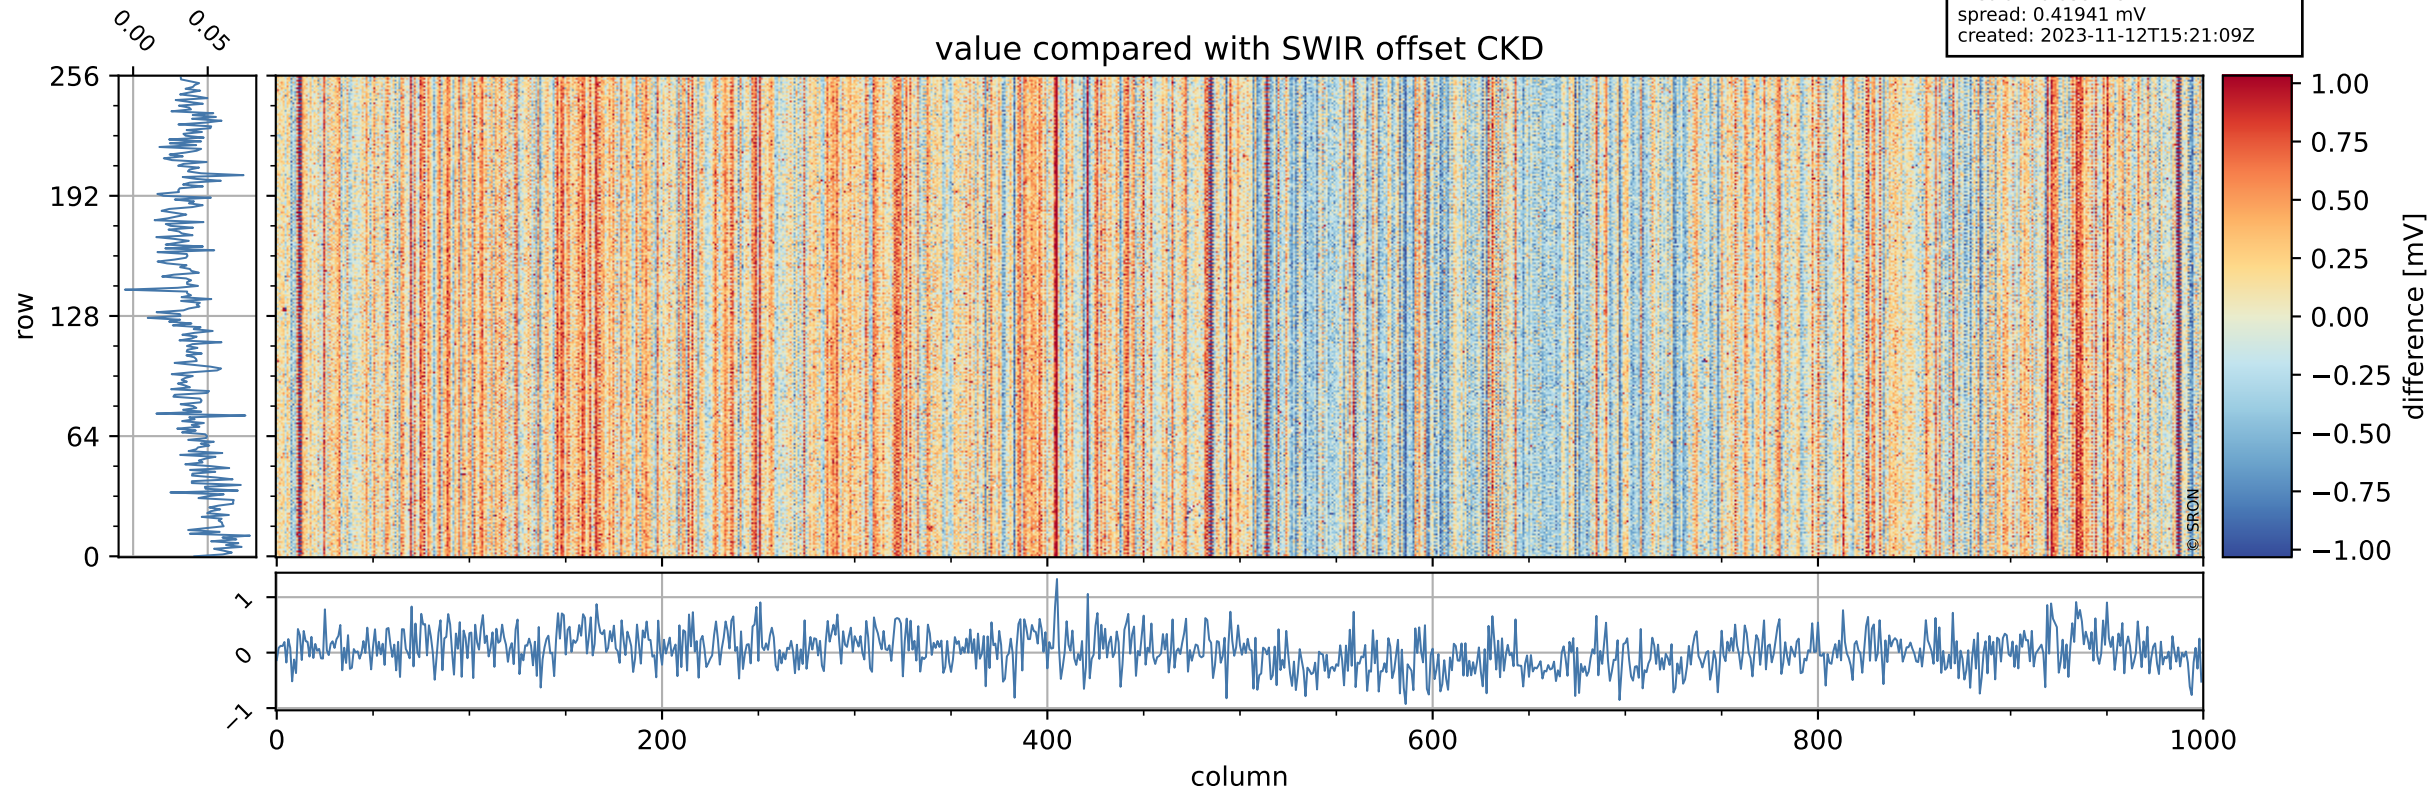

Tropomi SWIR offset (official)

orbits: 19 in [31462, 31507]
coverage: 2023-11-09 / 2023-11-12
median: 0.52605 V
spread: 0.035912 V
created: 2023-11-12T15:21:09Z

value detector map

Tropomi SWIR offset (official)

orbits: 19 in [31462, 31507]
coverage: 2023-11-09 / 2023-11-12
median: 28.264 μV
spread: 14.355 μV
created: 2023-11-12T15:21:09Z

Tropomi SWIR offset (official)

orbits: 19 in [31462, 31507]
coverage: 2023-11-09 / 2023-11-12
median: 0.039419 mV
spread: 0.41941 mV
created: 2023-11-12T15:21:09Z

value compared with SWIR offset CKD

Tropomi SWIR offset (official) ground-tracks of Sentinel-5P

orbits: 19 in [31462, 31507]
coverage: 2023-11-09 / 2023-11-12
created: 2023-11-12T15:21:10Z

Tropomi SWIR offset (official)

orbits: [2827, 31507]
coverage: 2018-04-30 / 2023-11-12
created: 2023-11-12T15:21:11Z

trend of detector median & temperatures