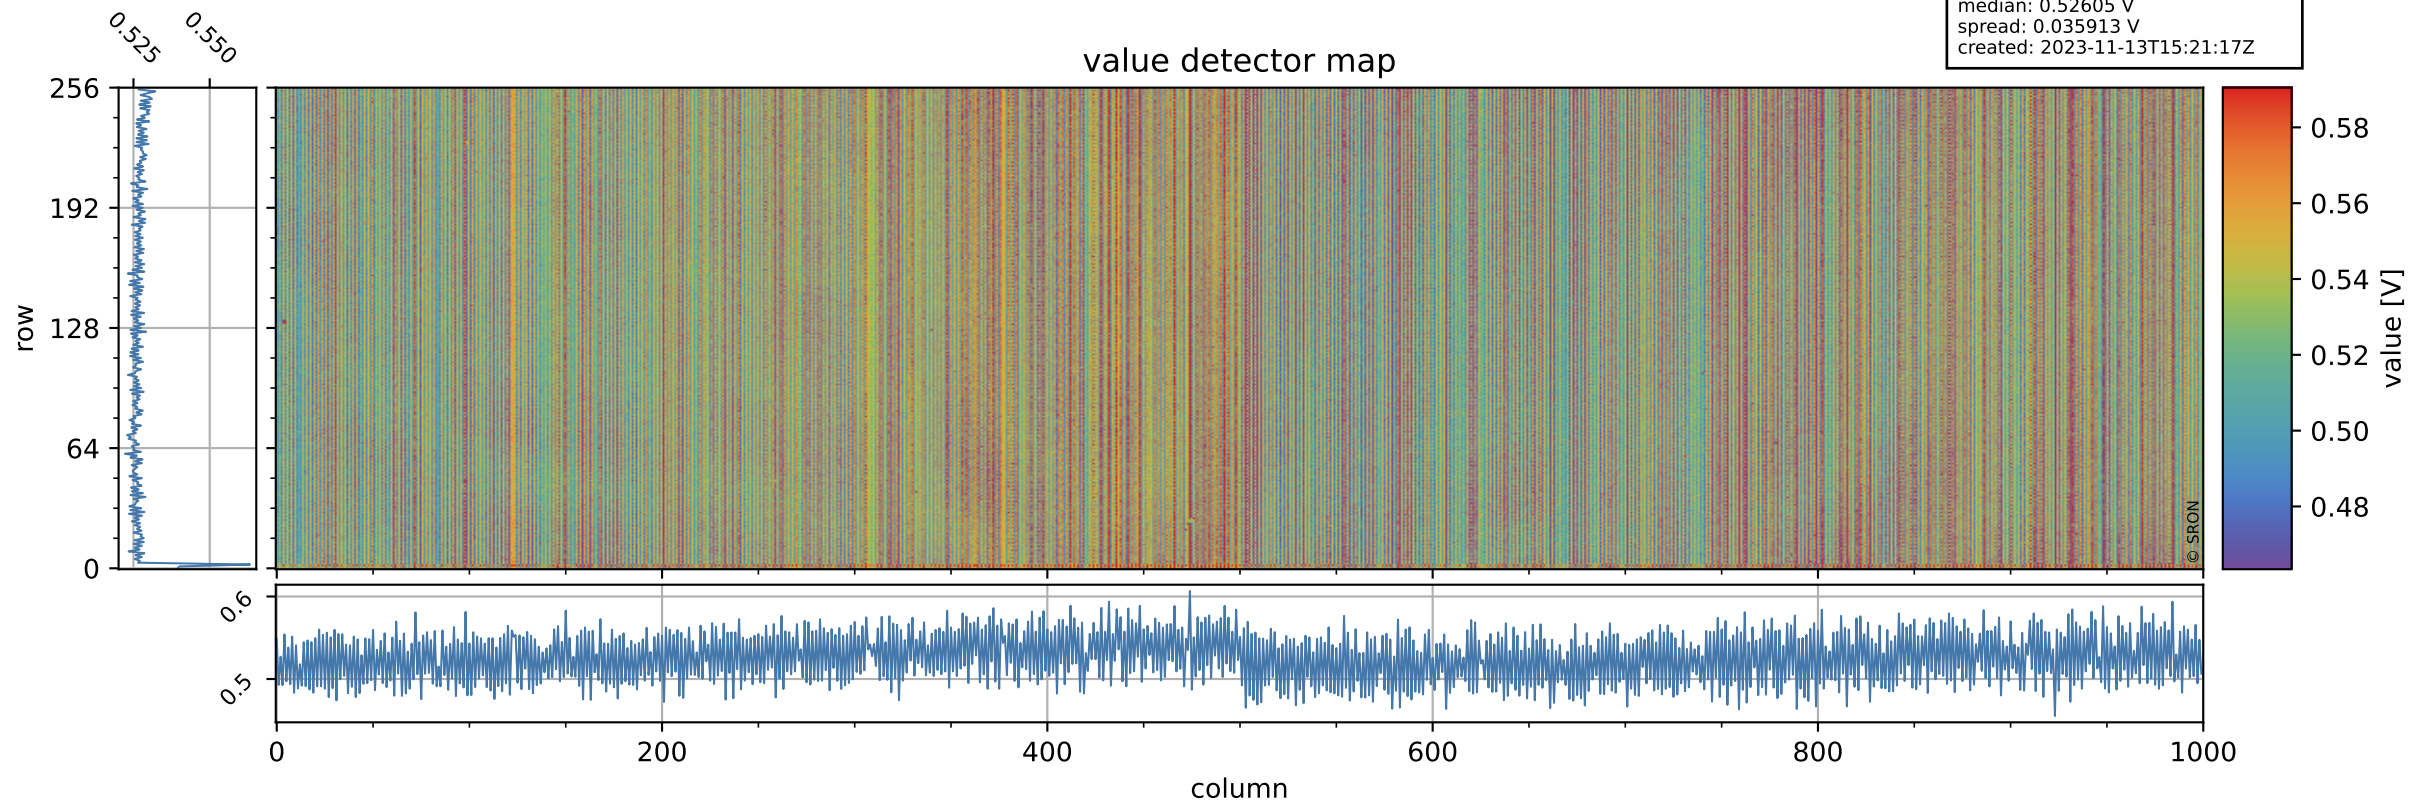

Tropomi SWIR offset (official)

orbits: 19 in [31477, 31522]
coverage: 2023-11-10 / 2023-11-13
median: 0.52605 V
spread: 0.035913 V
created: 2023-11-13T15:21:17Z

value detector map

Tropomi SWIR offset (official)

orbits: 19 in [31477, 31522]
coverage: 2023-11-10 / 2023-11-13
median: 27.964 μV
spread: 14.226 μV
created: 2023-11-13T15:21:17Z

Tropomi SWIR offset (official)

orbits: 19 in [31477, 31522]
coverage: 2023-11-10 / 2023-11-13
median: 0.034812 mV
spread: 0.41906 mV
created: 2023-11-13T15:21:17Z

value compared with SWIR offset CKD

Tropomi SWIR offset (official) ground-tracks of Sentinel-5P

orbits: 19 in [31477, 31522]
coverage: 2023-11-10 / 2023-11-13
created: 2023-11-13T15:21:18Z

Tropomi SWIR offset (official)

orbits: [2827, 31522]
coverage: 2018-04-30 / 2023-11-13
created: 2023-11-13T15:21:19Z

trend of detector median & temperatures