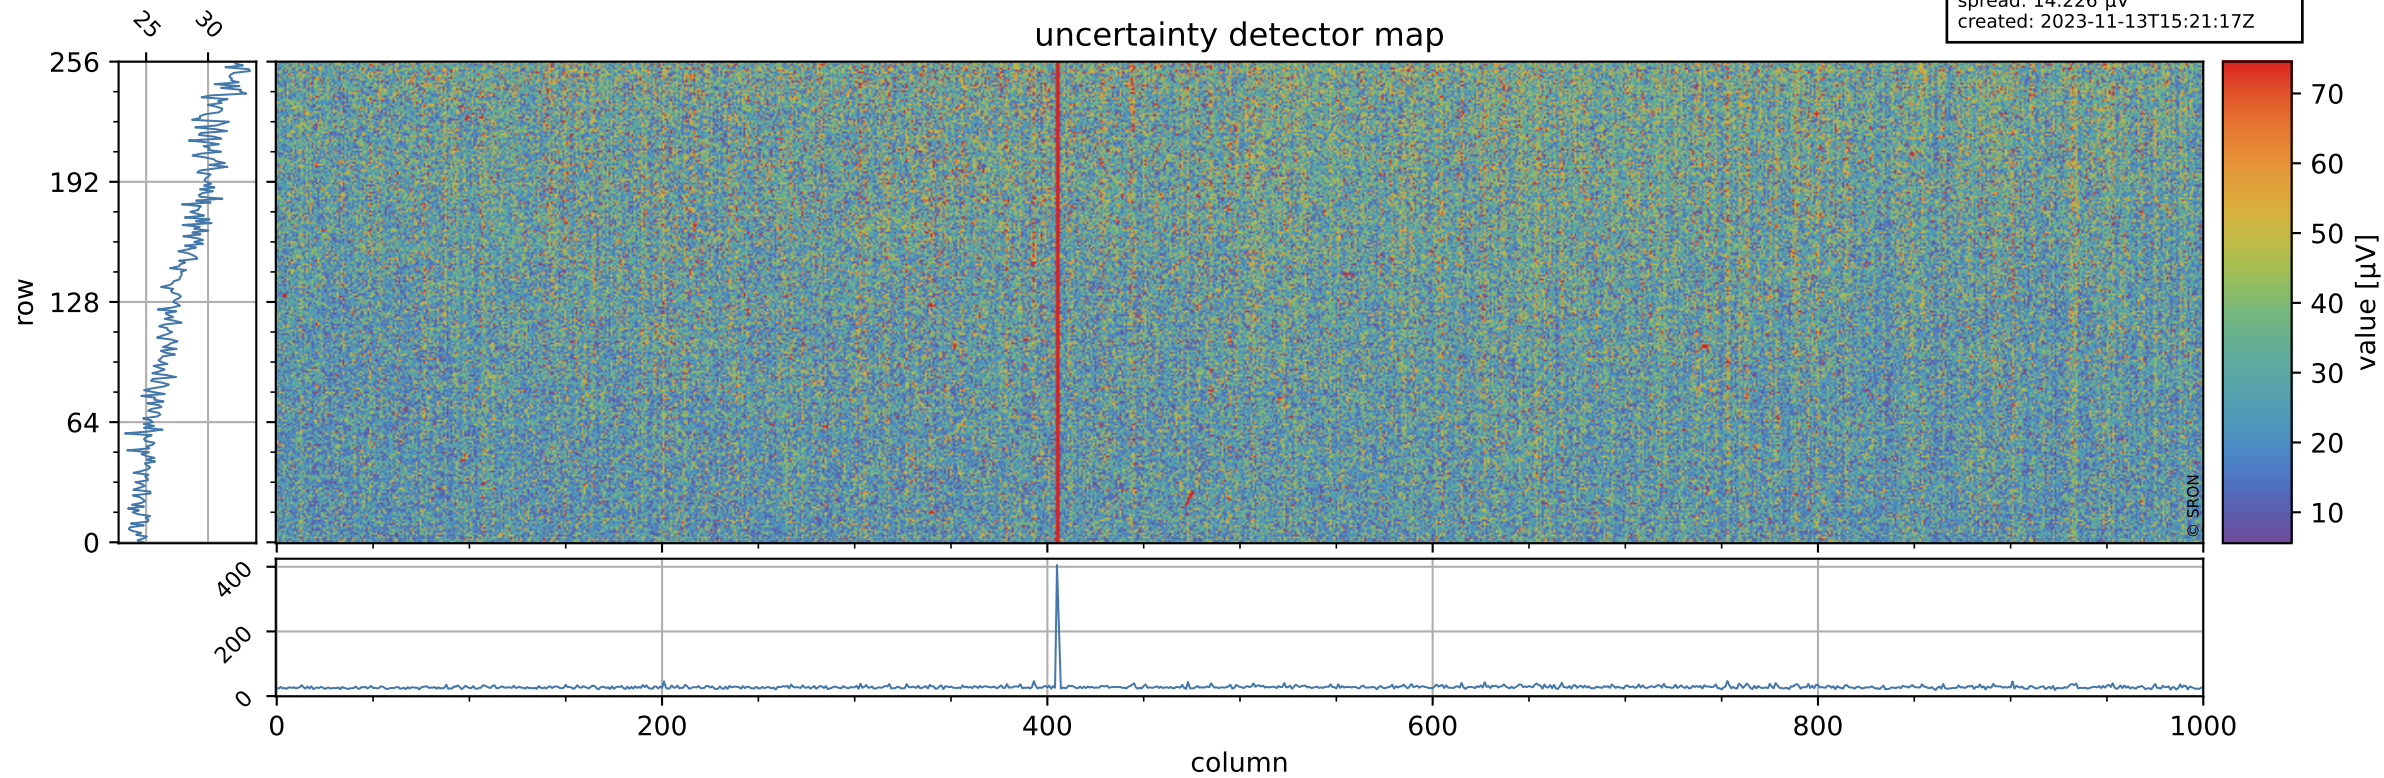

Tropomi SWIR offset (official)

orbits: 19 in [31477, 31522]
coverage: 2023-11-10 / 2023-11-13
median: 0.52605 V
spread: 0.035913 V
created: 2023-11-13T15:21:17Z

value detector map

Tropomi SWIR offset (official)

orbits: 19 in [31477, 31522]
coverage: 2023-11-10 / 2023-11-13
median: 27.964 μV
spread: 14.226 μV
created: 2023-11-13T15:21:17Z

Tropomi SWIR offset (official)

orbits: 19 in [31477, 31522]
coverage: 2023-11-10 / 2023-11-13
median: 0.034812 mV
spread: 0.41906 mV
created: 2023-11-13T15:21:17Z

value compared with SWIR offset CKD

Tropomi SWIR offset (official) ground-tracks of Sentinel-5P

orbits: 19 in [31477, 31522]
coverage: 2023-11-10 / 2023-11-13
created: 2023-11-13T15:21:18Z

Tropomi SWIR offset (official)

orbits: [2827, 31522]
coverage: 2018-04-30 / 2023-11-13
created: 2023-11-13T15:21:19Z

trend of detector median & temperatures