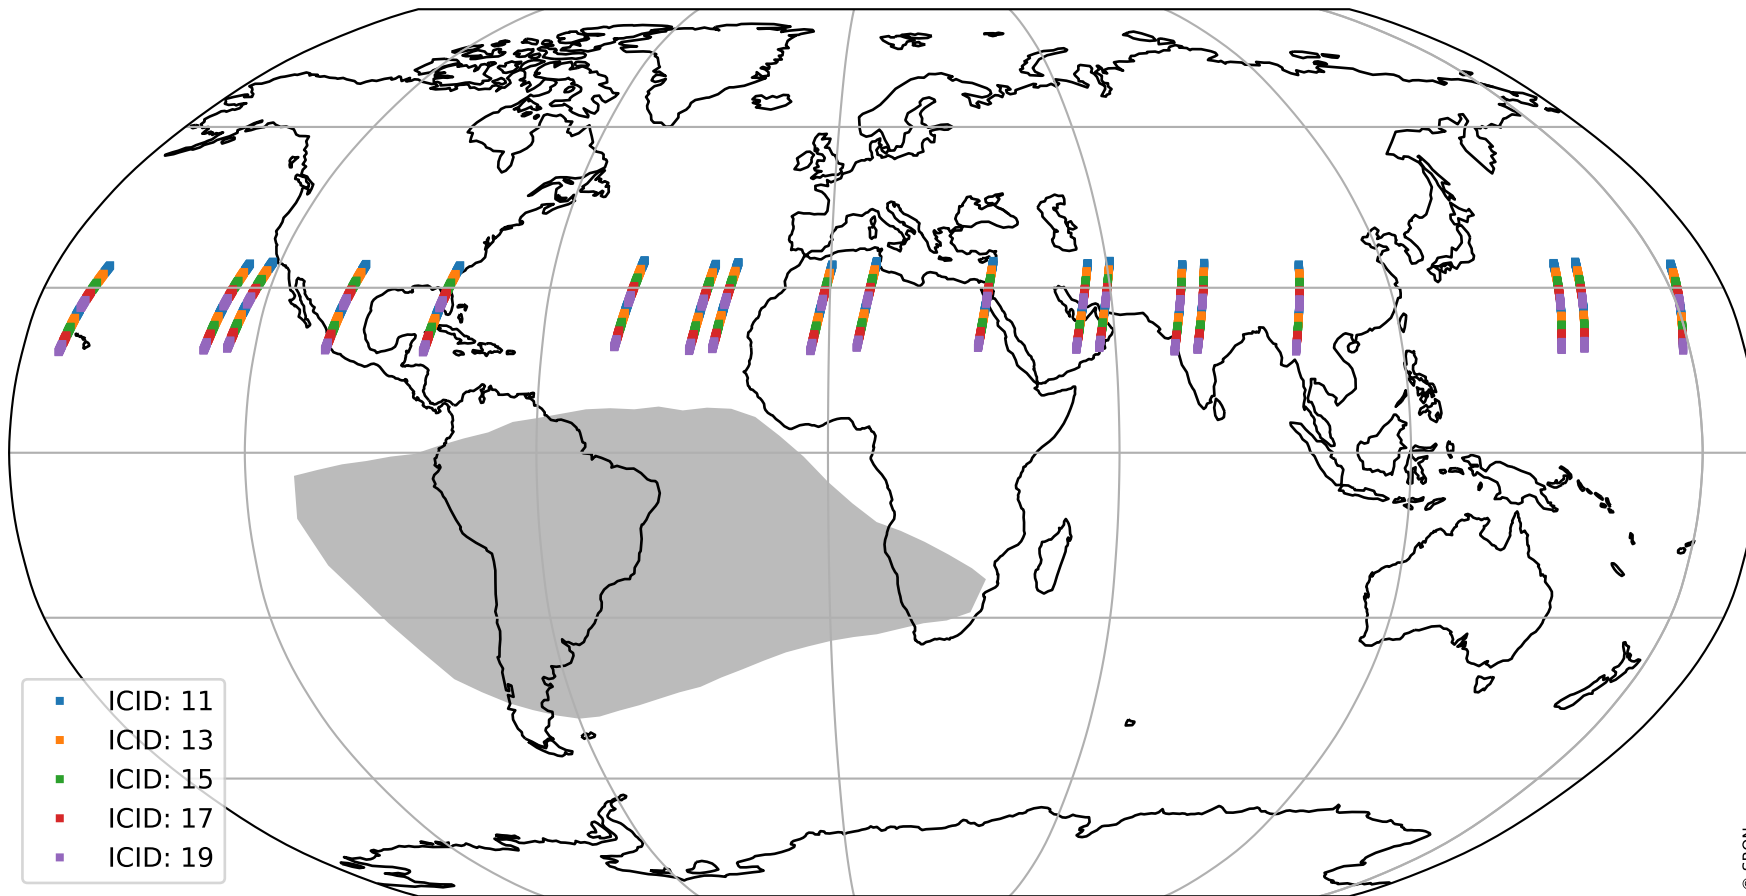

Tropomi SWIR offset (official)

orbits: 19 in [31477, 31522]
coverage: 2023-11-10 / 2023-11-13
median: 0.52605 V
spread: 0.035913 V
created: 2023-11-13T15:21:17Z

value detector map

Tropomi SWIR offset (official)

orbits: 19 in [31477, 31522]
coverage: 2023-11-10 / 2023-11-13
median: 27.964 μV
spread: 14.226 μV
created: 2023-11-13T15:21:17Z

Tropomi SWIR offset (official)

orbits: 19 in [31477, 31522]
coverage: 2023-11-10 / 2023-11-13
median: 0.034812 mV
spread: 0.41906 mV
created: 2023-11-13T15:21:17Z

value compared with SWIR offset CKD

Tropomi SWIR offset (official) ground-tracks of Sentinel-5P

orbits: 19 in [31477, 31522]
coverage: 2023-11-10 / 2023-11-13
created: 2023-11-13T15:21:18Z

Tropomi SWIR offset (official)

orbits: [2827, 31522]
coverage: 2018-04-30 / 2023-11-13
created: 2023-11-13T15:21:19Z

trend of detector median & temperatures