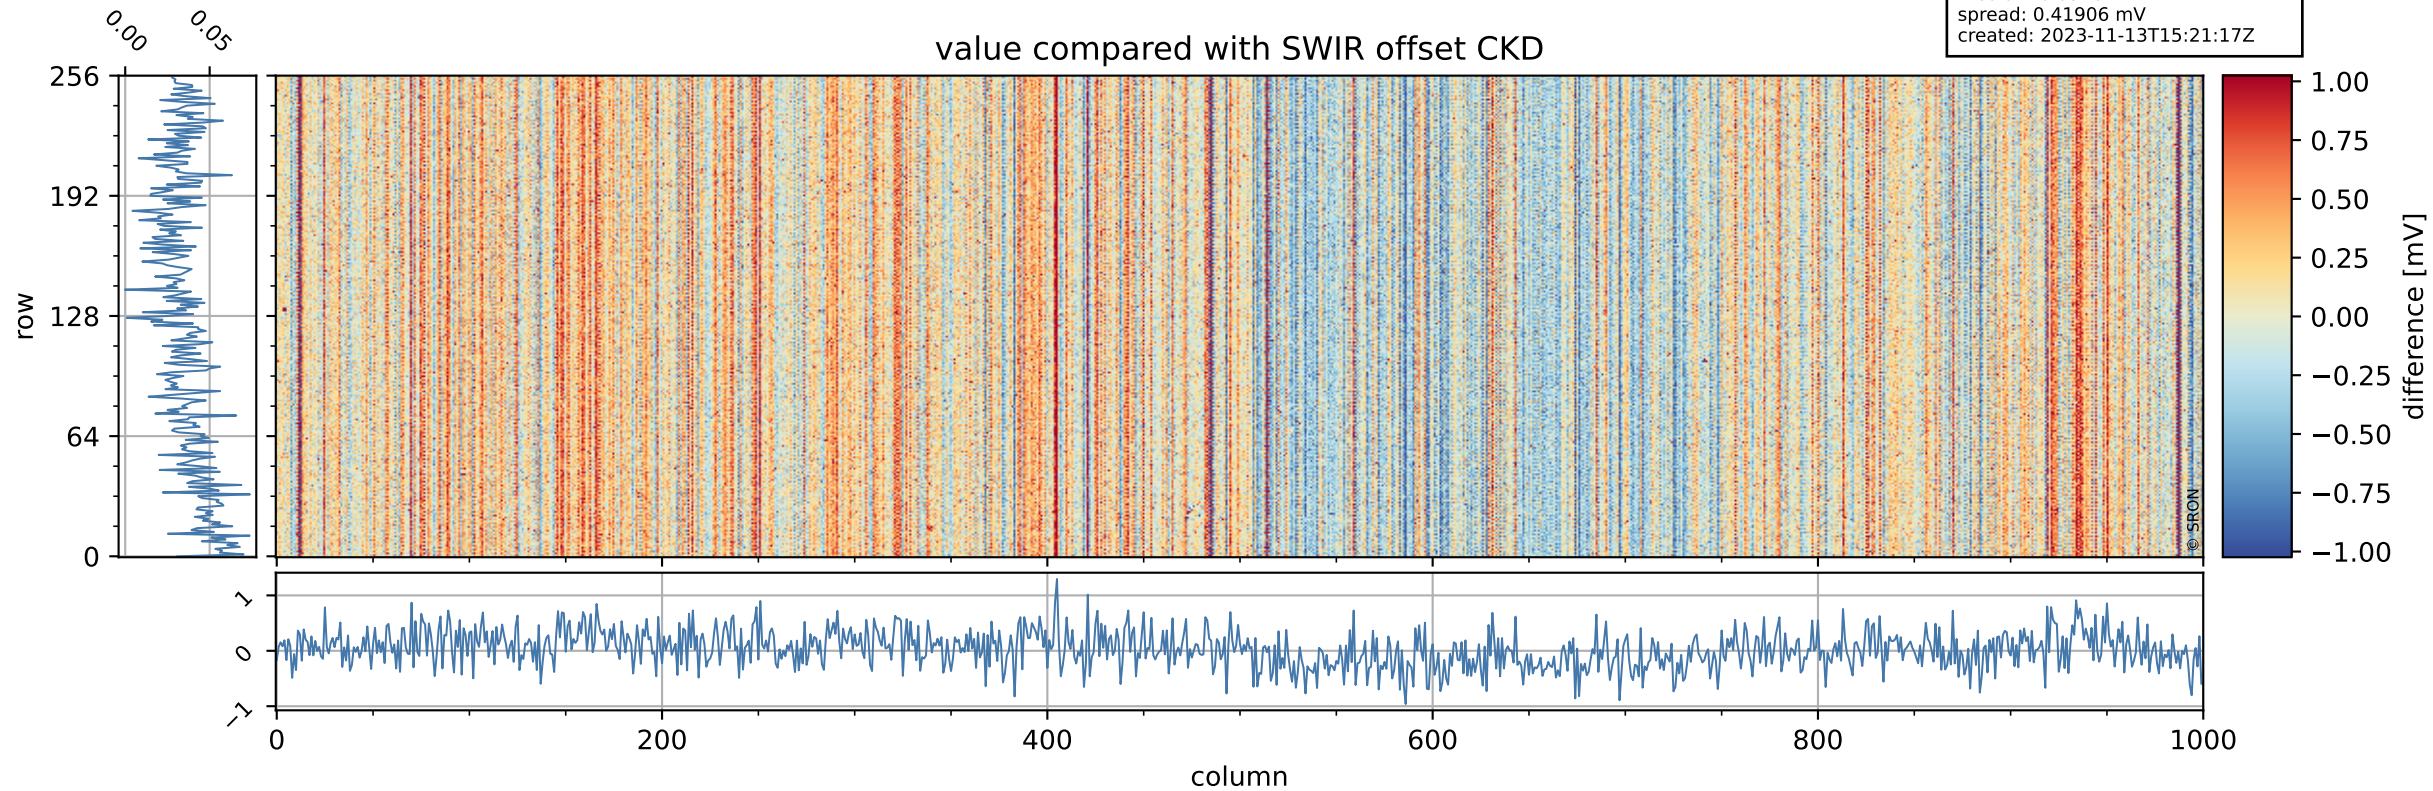

Tropomi SWIR offset (official)

orbits: 19 in [31477, 31522]
coverage: 2023-11-10 / 2023-11-13
median: 0.52605 V
spread: 0.035913 V
created: 2023-11-13T15:21:17Z

value detector map

Tropomi SWIR offset (official)

orbits: 19 in [31477, 31522]
coverage: 2023-11-10 / 2023-11-13
median: 27.964 μV
spread: 14.226 μV
created: 2023-11-13T15:21:17Z

Tropomi SWIR offset (official)

orbits: 19 in [31477, 31522]
coverage: 2023-11-10 / 2023-11-13
median: 0.034812 mV
spread: 0.41906 mV
created: 2023-11-13T15:21:17Z

value compared with SWIR offset CKD

Tropomi SWIR offset (official) ground-tracks of Sentinel-5P

orbits: 19 in [31477, 31522]
coverage: 2023-11-10 / 2023-11-13
created: 2023-11-13T15:21:18Z

Tropomi SWIR offset (official)

orbits: [2827, 31522]
coverage: 2018-04-30 / 2023-11-13
created: 2023-11-13T15:21:19Z

trend of detector median & temperatures