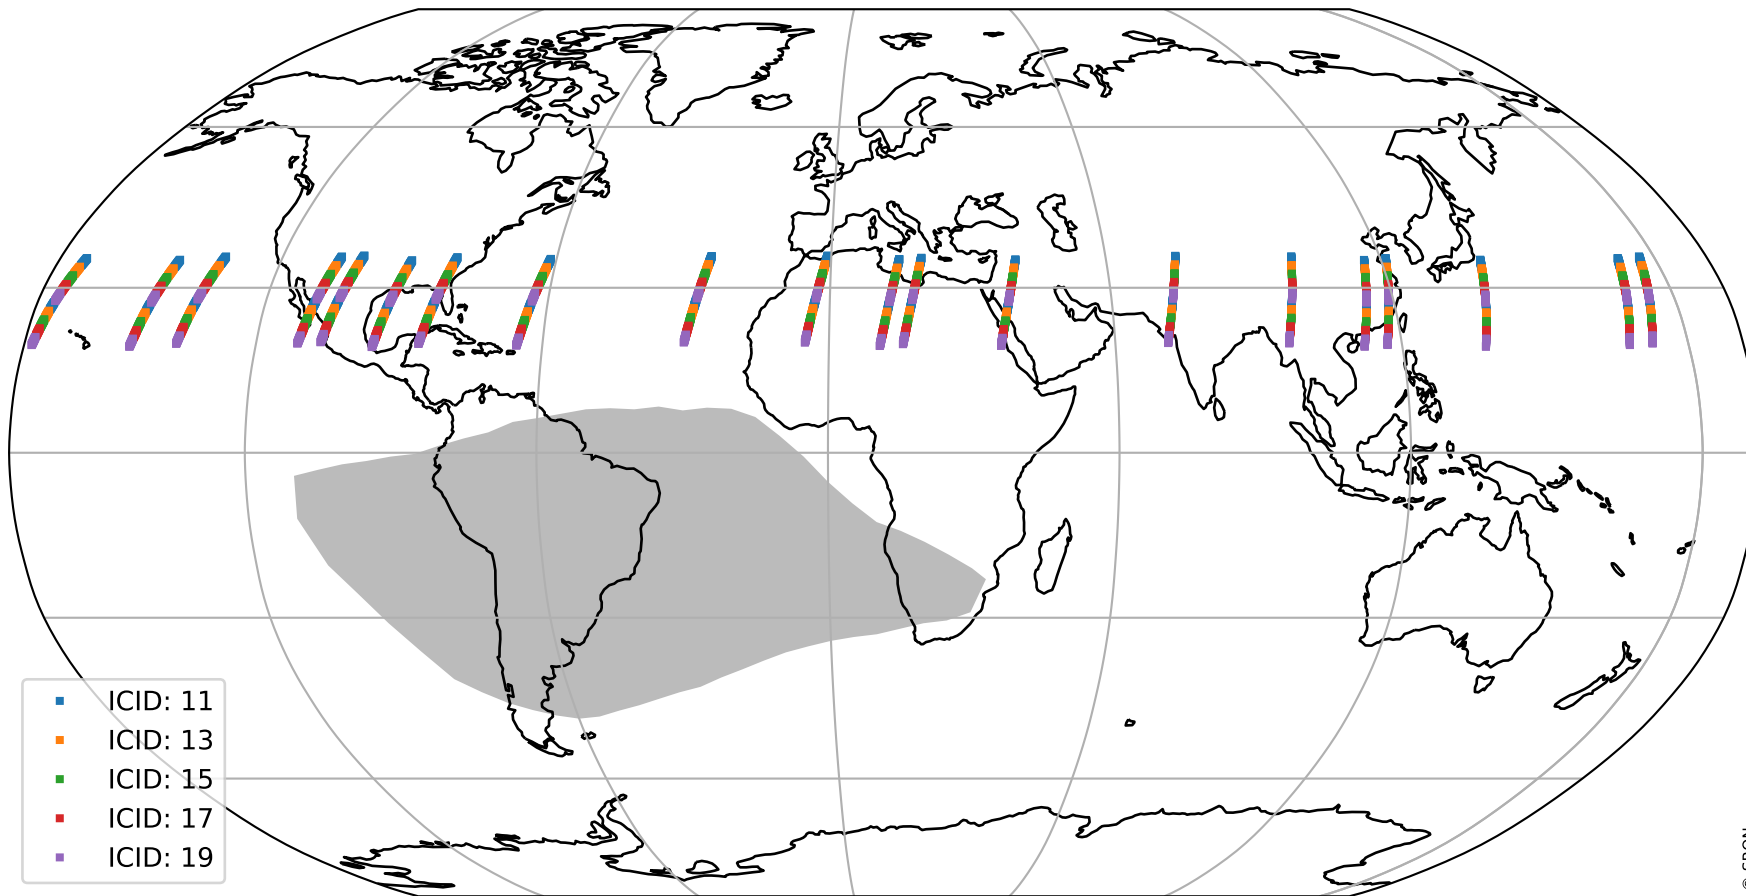

Tropomi SWIR offset (official)

orbits: 20 in [31522, 31567]
coverage: 2023-11-13 / 2023-11-16
median: 0.52604 V
spread: 0.035915 V
created: 2023-11-17T05:21:30Z

value detector map

Tropomi SWIR offset (official)

orbits: 20 in [31522, 31567]
coverage: 2023-11-13 / 2023-11-16
median: 28.521 μV
spread: 14.462 μV
created: 2023-11-17T05:21:30Z

Tropomi SWIR offset (official)

orbits: 20 in [31522, 31567]
coverage: 2023-11-13 / 2023-11-16
median: 0.032384 mV
spread: 0.42388 mV
created: 2023-11-17T05:21:31Z

value compared with SWIR offset CKD

Tropomi SWIR offset (official) ground-tracks of Sentinel-5P

orbits: 20 in [31522, 31567]
coverage: 2023-11-13 / 2023-11-16
created: 2023-11-17T05:21:31Z

- ICID: 11
- ICID: 13
- ICID: 15
- ICID: 17
- ICID: 19

Tropomi SWIR offset (official)

orbits: [2827, 31567]
coverage: 2018-04-30 / 2023-11-16
created: 2023-11-17T05:21:32Z

trend of detector median & temperatures