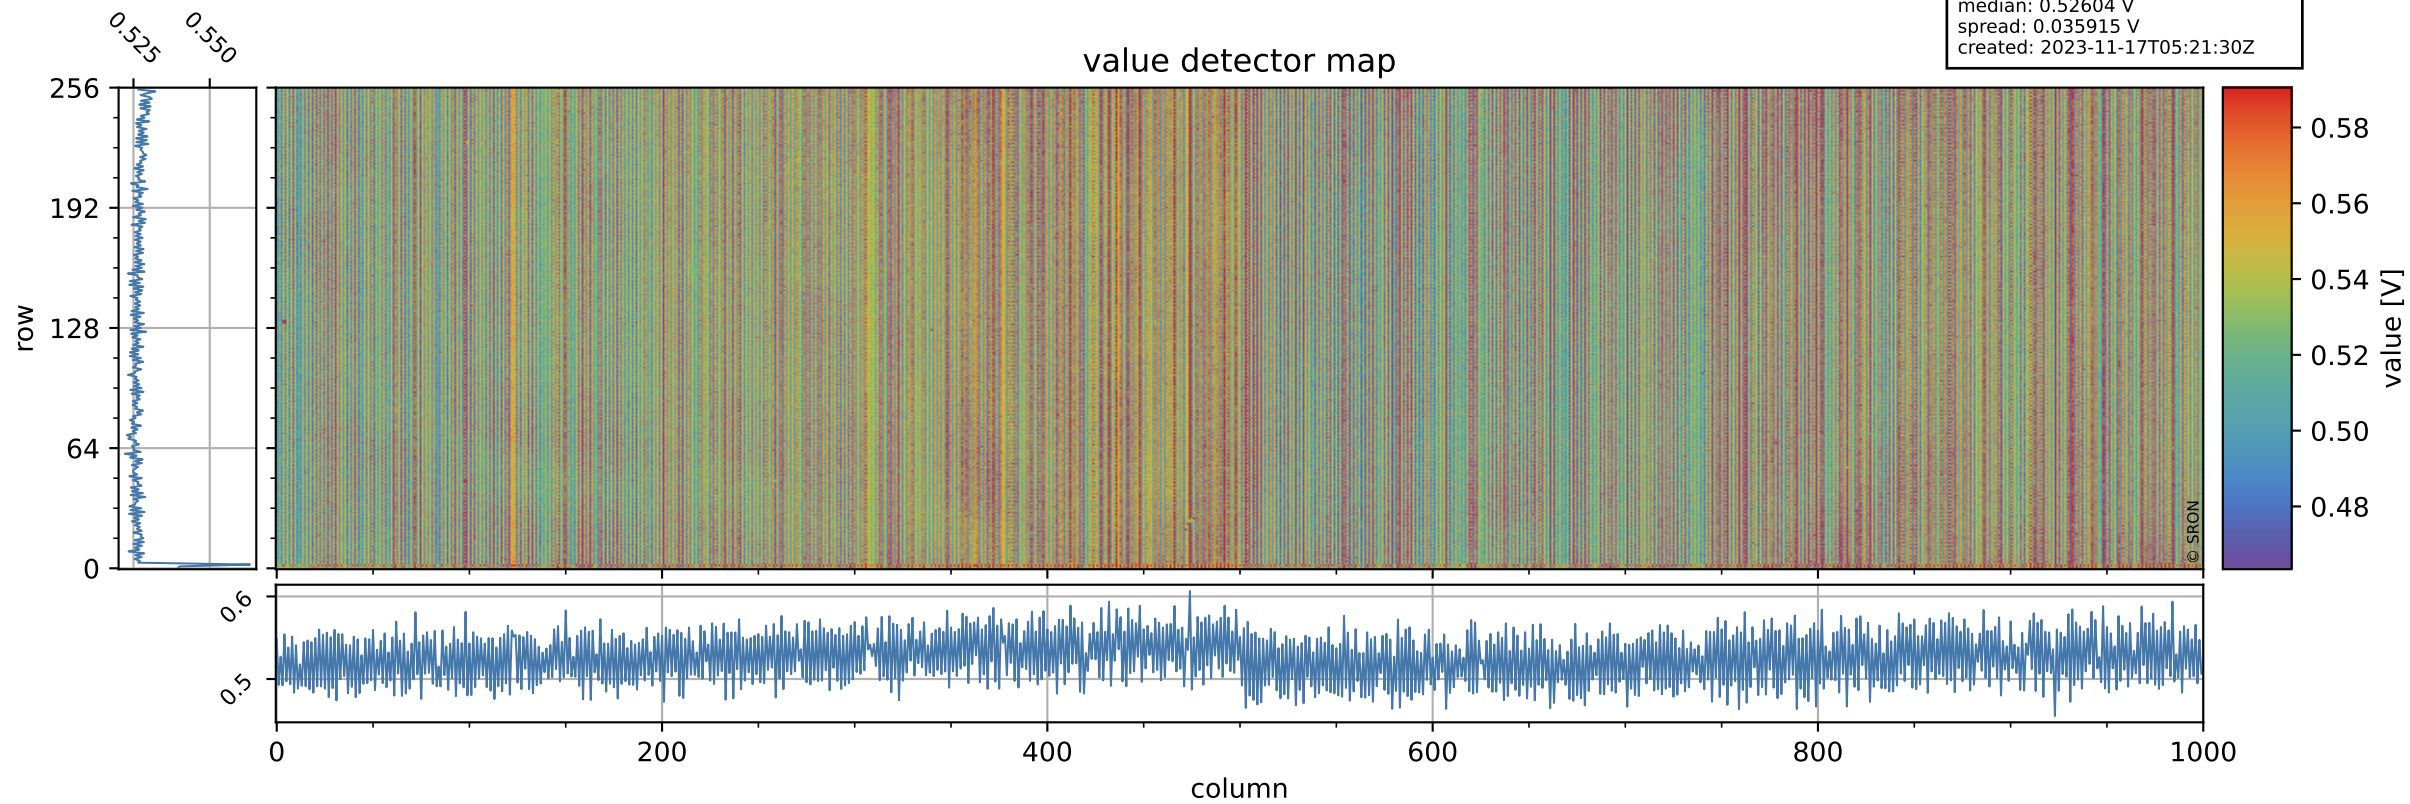

Tropomi SWIR offset (official)

orbits: 20 in [31522, 31567]
coverage: 2023-11-13 / 2023-11-16
median: 0.52604 V
spread: 0.035915 V
created: 2023-11-17T05:21:30Z

value detector map

Tropomi SWIR offset (official)

orbits: 20 in [31522, 31567]
coverage: 2023-11-13 / 2023-11-16
median: 28.521 μV
spread: 14.462 μV
created: 2023-11-17T05:21:30Z

Tropomi SWIR offset (official)

orbits: 20 in [31522, 31567]
coverage: 2023-11-13 / 2023-11-16
median: 0.032384 mV
spread: 0.42388 mV
created: 2023-11-17T05:21:31Z

value compared with SWIR offset CKD

Tropomi SWIR offset (official) ground-tracks of Sentinel-5P

orbits: 20 in [31522, 31567]
coverage: 2023-11-13 / 2023-11-16
created: 2023-11-17T05:21:31Z

- ICID: 11
- ICID: 13
- ICID: 15
- ICID: 17
- ICID: 19

Tropomi SWIR offset (official)

orbits: [2827, 31567]
coverage: 2018-04-30 / 2023-11-16
created: 2023-11-17T05:21:32Z

trend of detector median & temperatures