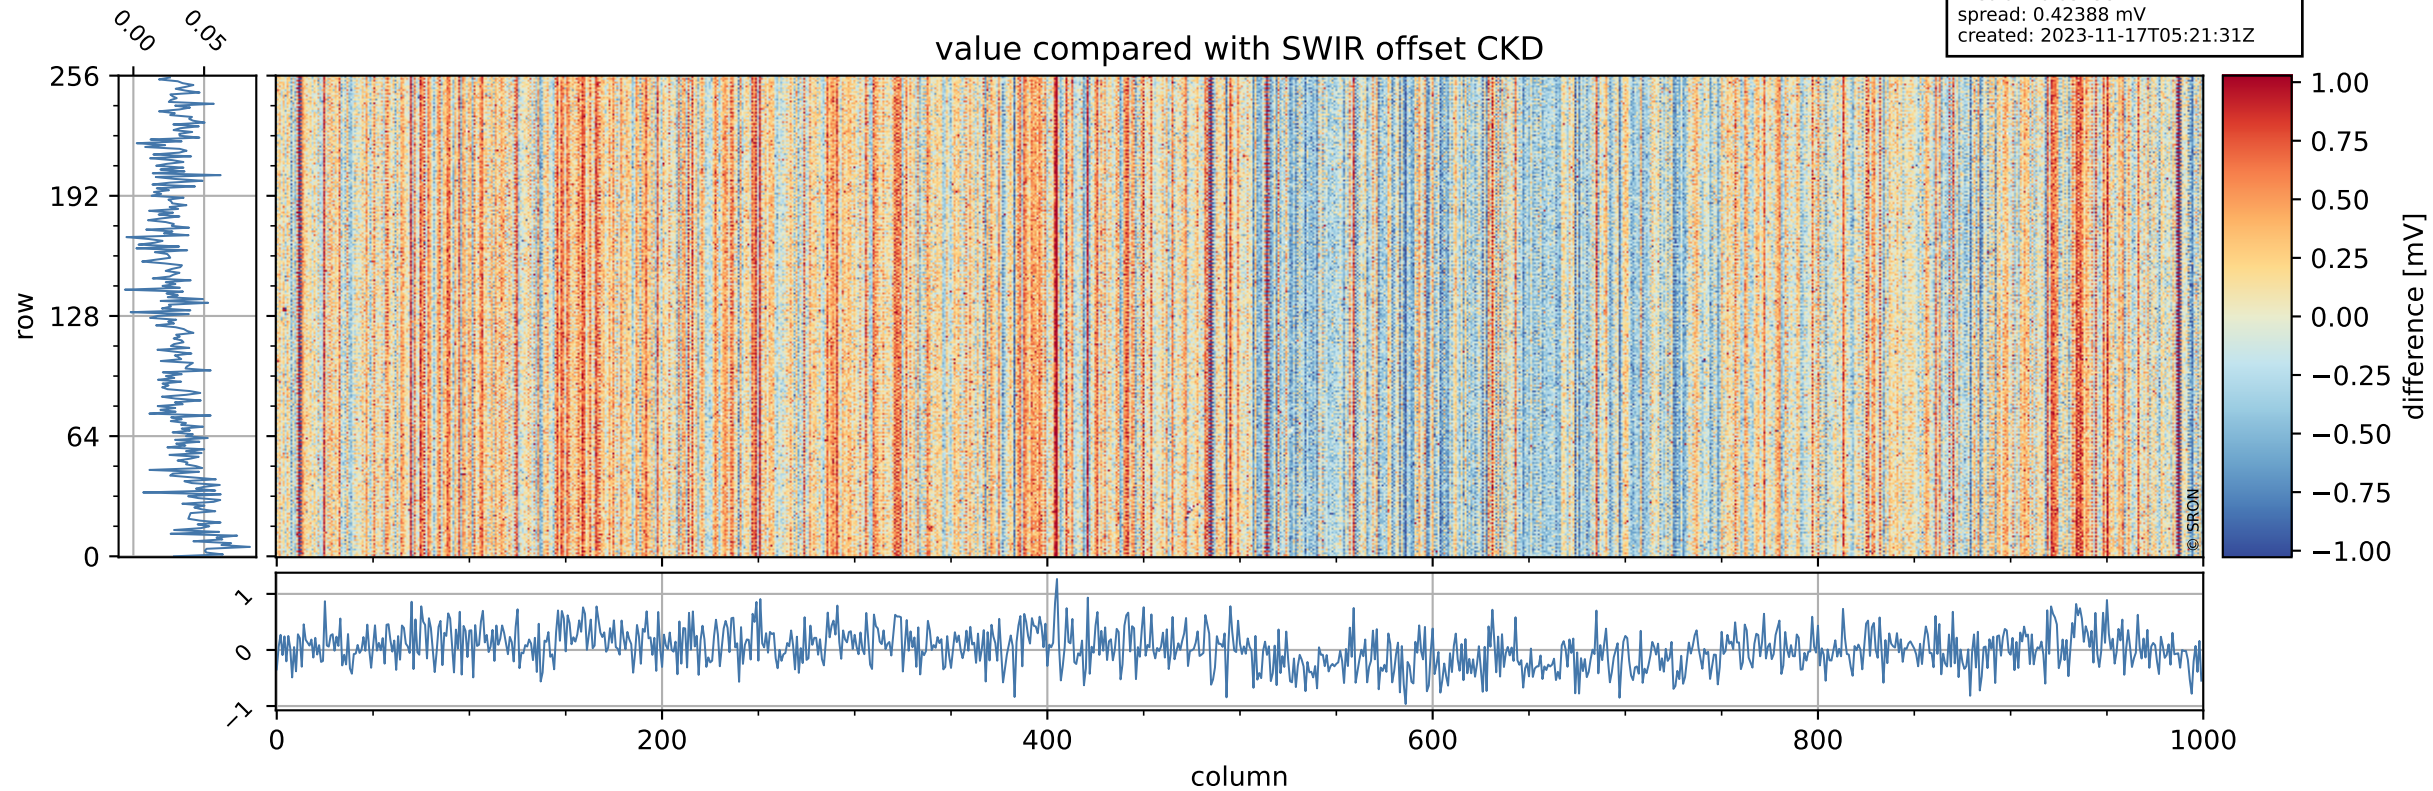

Tropomi SWIR offset (official)

orbits: 20 in [31522, 31567]
coverage: 2023-11-13 / 2023-11-16
median: 0.52604 V
spread: 0.035915 V
created: 2023-11-17T05:21:30Z

value detector map

Tropomi SWIR offset (official)

orbits: 20 in [31522, 31567]
coverage: 2023-11-13 / 2023-11-16
median: 28.521 μV
spread: 14.462 μV
created: 2023-11-17T05:21:30Z

Tropomi SWIR offset (official)

orbits: 20 in [31522, 31567]
coverage: 2023-11-13 / 2023-11-16
median: 0.032384 mV
spread: 0.42388 mV
created: 2023-11-17T05:21:31Z

value compared with SWIR offset CKD

Tropomi SWIR offset (official) ground-tracks of Sentinel-5P

orbits: 20 in [31522, 31567]
coverage: 2023-11-13 / 2023-11-16
created: 2023-11-17T05:21:31Z

- ICID: 11
- ICID: 13
- ICID: 15
- ICID: 17
- ICID: 19

Tropomi SWIR offset (official)

orbits: [2827, 31567]
coverage: 2018-04-30 / 2023-11-16
created: 2023-11-17T05:21:32Z

trend of detector median & temperatures