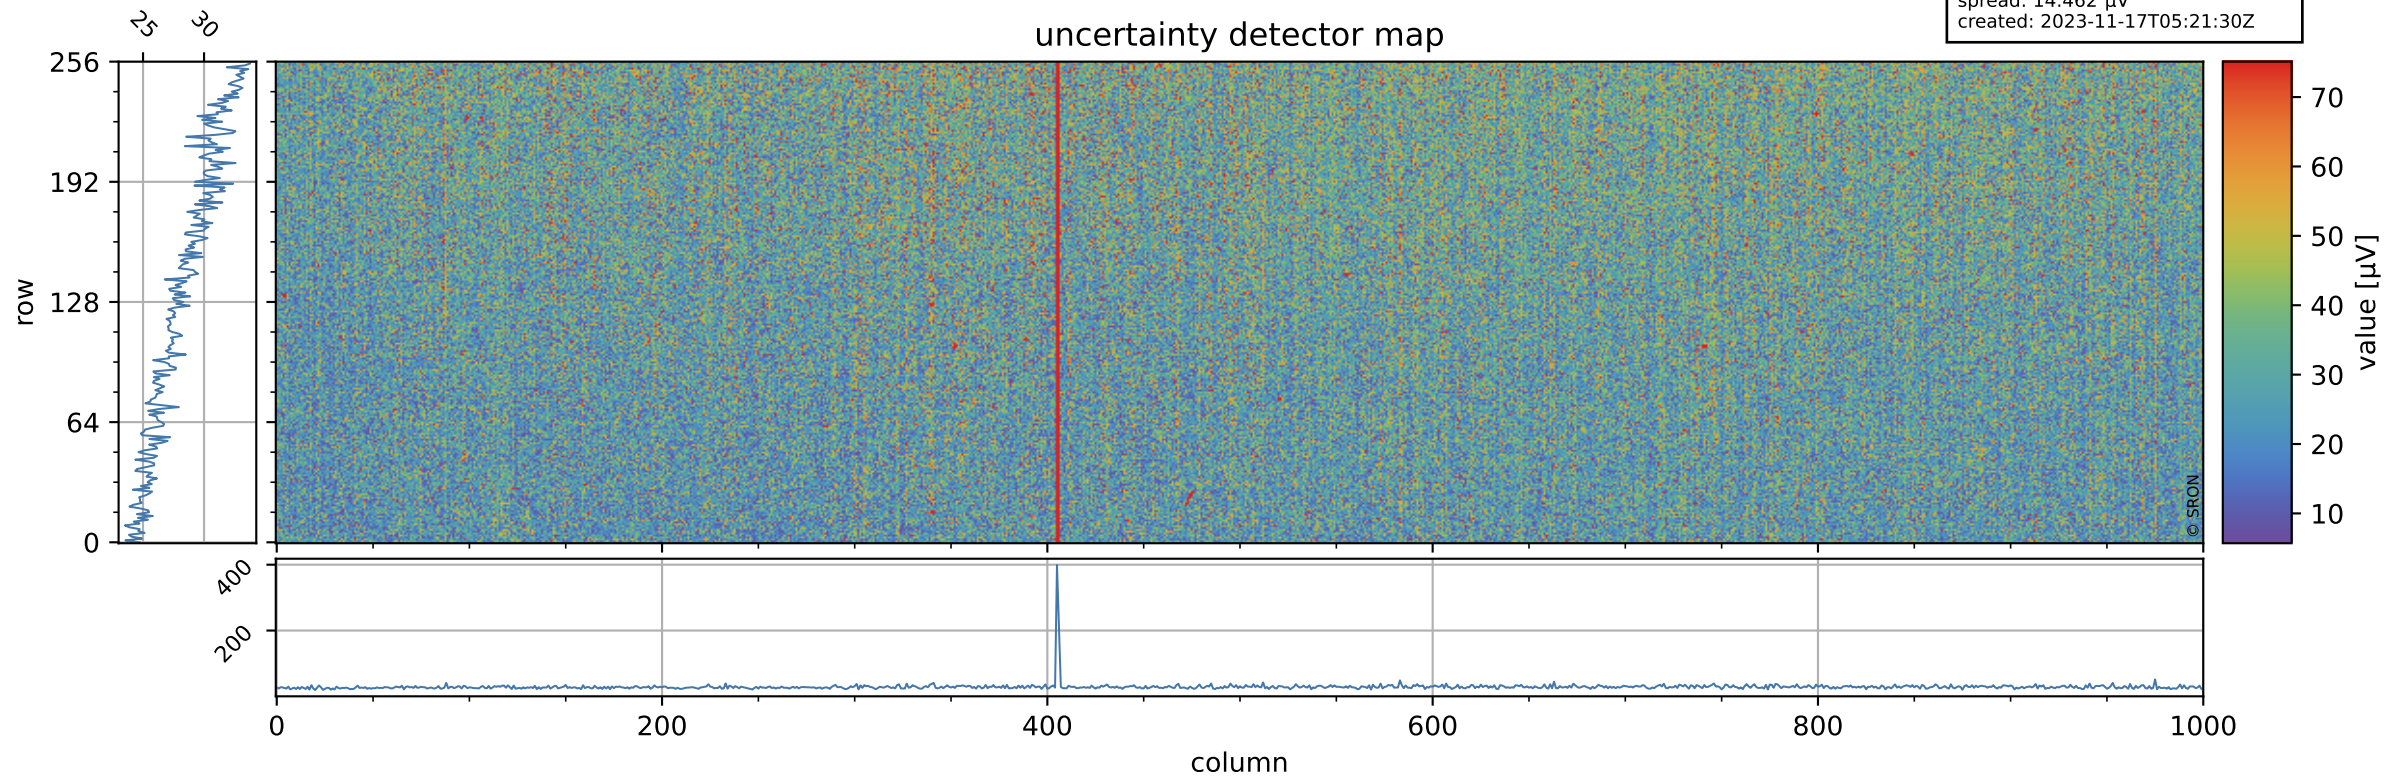

Tropomi SWIR offset (official)

orbits: 20 in [31522, 31567]
coverage: 2023-11-13 / 2023-11-16
median: 0.52604 V
spread: 0.035915 V
created: 2023-11-17T05:21:30Z

value detector map

Tropomi SWIR offset (official)

orbits: 20 in [31522, 31567]
coverage: 2023-11-13 / 2023-11-16
median: 28.521 μV
spread: 14.462 μV
created: 2023-11-17T05:21:30Z

Tropomi SWIR offset (official)

orbits: 20 in [31522, 31567]
coverage: 2023-11-13 / 2023-11-16
median: 0.032384 mV
spread: 0.42388 mV
created: 2023-11-17T05:21:31Z

value compared with SWIR offset CKD

Tropomi SWIR offset (official) ground-tracks of Sentinel-5P

orbits: 20 in [31522, 31567]
coverage: 2023-11-13 / 2023-11-16
created: 2023-11-17T05:21:31Z

- ICID: 11
- ICID: 13
- ICID: 15
- ICID: 17
- ICID: 19

Tropomi SWIR offset (official)

orbits: [2827, 31567]
coverage: 2018-04-30 / 2023-11-16
created: 2023-11-17T05:21:32Z

trend of detector median & temperatures