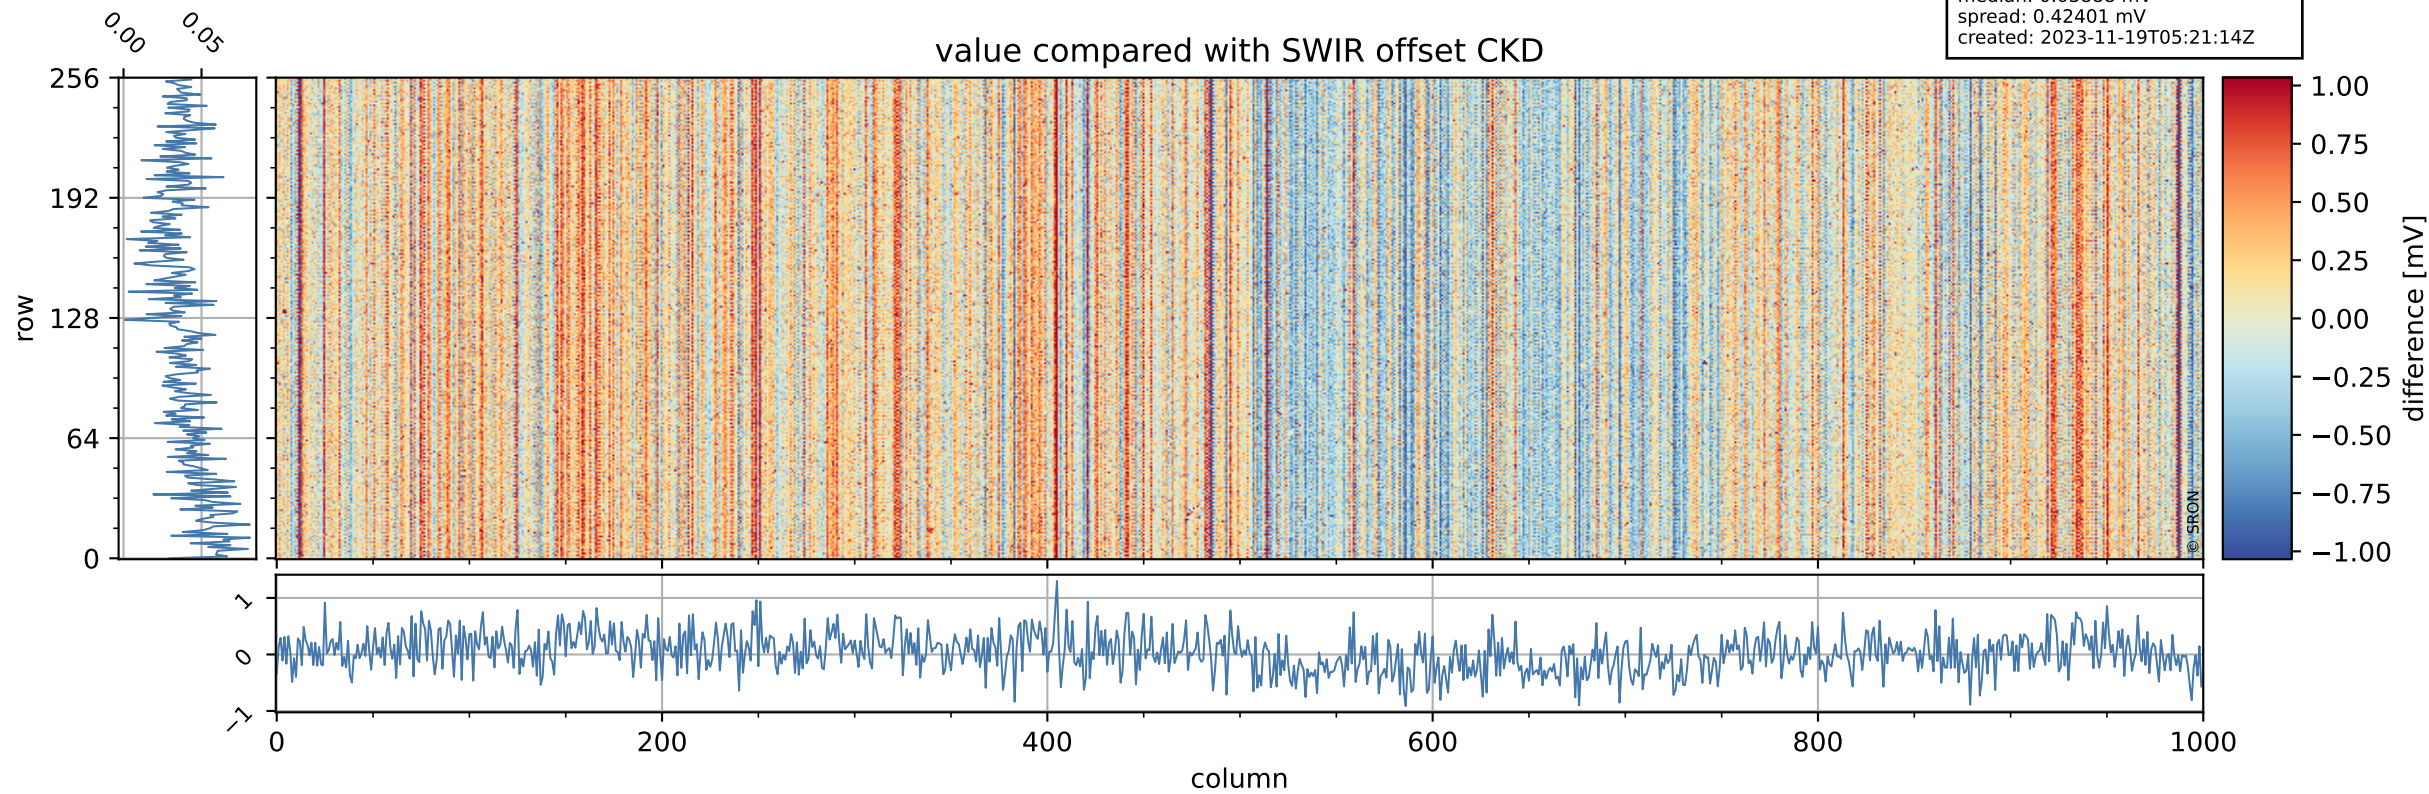

Tropomi SWIR offset (official)

orbits: 20 in [31552, 31597]
coverage: 2023-11-15 / 2023-11-18
median: 0.52605 V
spread: 0.035914 V
created: 2023-11-19T05:21:13Z

value detector map

Tropomi SWIR offset (official)

orbits: 20 in [31552, 31597]
coverage: 2023-11-15 / 2023-11-18
median: 28.258 μV
spread: 14.274 μV
created: 2023-11-19T05:21:14Z

Tropomi SWIR offset (official)

orbits: 20 in [31552, 31597]
coverage: 2023-11-15 / 2023-11-18
median: 0.03888 mV
spread: 0.42401 mV
created: 2023-11-19T05:21:14Z

value compared with SWIR offset CKD

Tropomi SWIR offset (official) ground-tracks of Sentinel-5P

orbits: 20 in [31552, 31597]
coverage: 2023-11-15 / 2023-11-18
created: 2023-11-19T05:21:14Z

Tropomi SWIR offset (official)

orbits: [2827, 31597]
coverage: 2018-04-30 / 2023-11-18
created: 2023-11-19T05:21:15Z

trend of detector median & temperatures