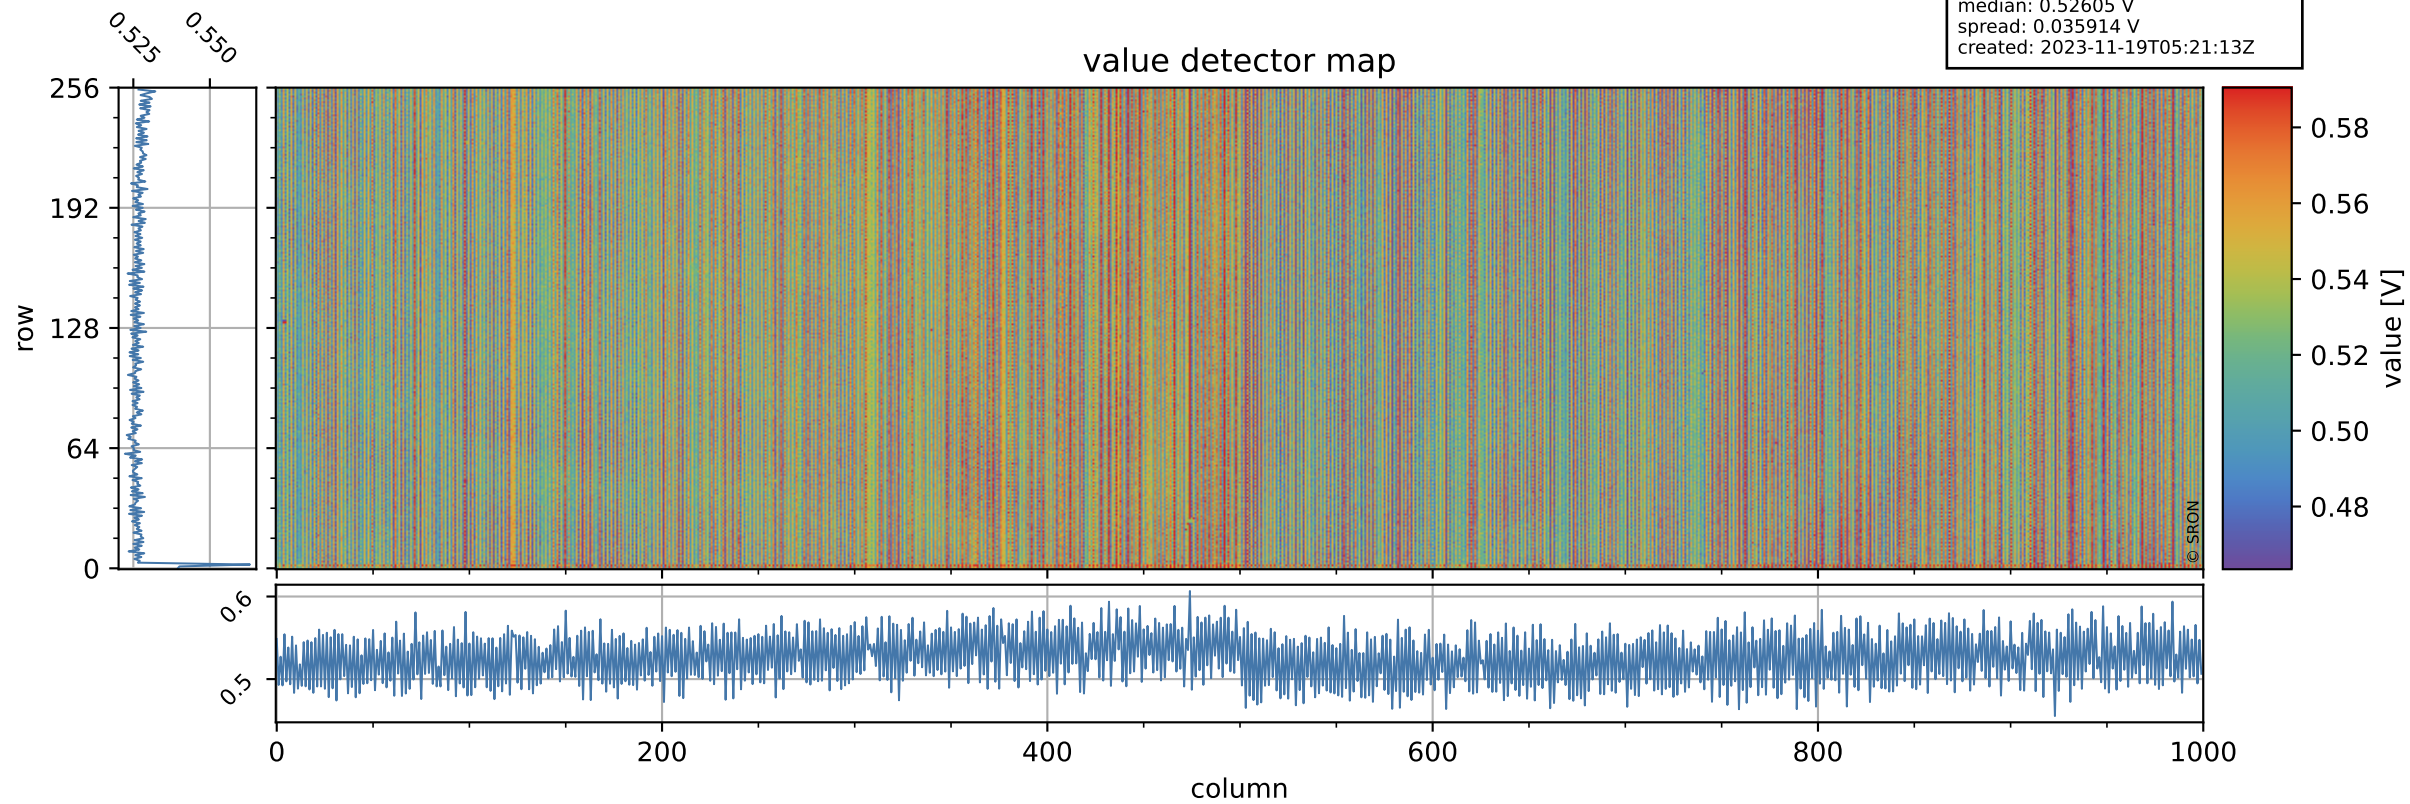

Tropomi SWIR offset (official)

orbits: 20 in [31552, 31597]
coverage: 2023-11-15 / 2023-11-18
median: 0.52605 V
spread: 0.035914 V
created: 2023-11-19T05:21:13Z

value detector map

Tropomi SWIR offset (official)

orbits: 20 in [31552, 31597]
coverage: 2023-11-15 / 2023-11-18
median: 28.258 μV
spread: 14.274 μV
created: 2023-11-19T05:21:14Z

Tropomi SWIR offset (official)

orbits: 20 in [31552, 31597]
coverage: 2023-11-15 / 2023-11-18
median: 0.03888 mV
spread: 0.42401 mV
created: 2023-11-19T05:21:14Z

value compared with SWIR offset CKD

Tropomi SWIR offset (official) ground-tracks of Sentinel-5P

orbits: 20 in [31552, 31597]
coverage: 2023-11-15 / 2023-11-18
created: 2023-11-19T05:21:14Z

Tropomi SWIR offset (official)

orbits: [2827, 31597]
coverage: 2018-04-30 / 2023-11-18
created: 2023-11-19T05:21:15Z

trend of detector median & temperatures