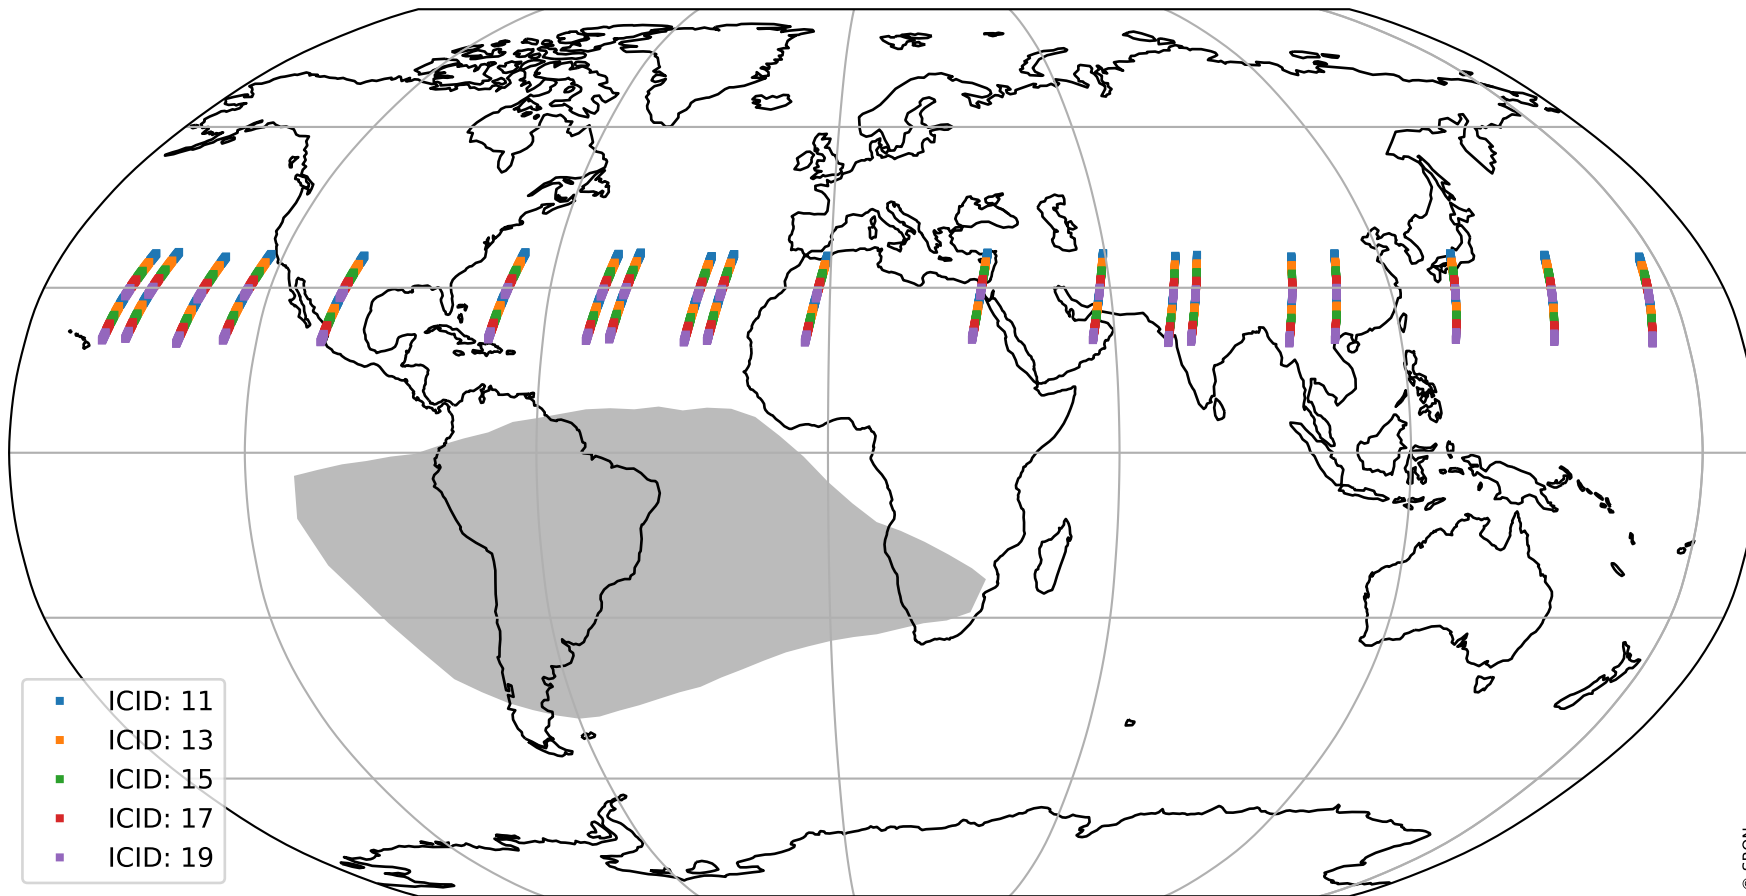

Tropomi SWIR offset (official)

orbits: 20 in [31552, 31597]
coverage: 2023-11-15 / 2023-11-18
median: 0.52605 V
spread: 0.035914 V
created: 2023-11-19T05:21:13Z

value detector map

Tropomi SWIR offset (official)

orbits: 20 in [31552, 31597]
coverage: 2023-11-15 / 2023-11-18
median: 28.258 μV
spread: 14.274 μV
created: 2023-11-19T05:21:14Z

Tropomi SWIR offset (official)

orbits: 20 in [31552, 31597]
coverage: 2023-11-15 / 2023-11-18
median: 0.03888 mV
spread: 0.42401 mV
created: 2023-11-19T05:21:14Z

value compared with SWIR offset CKD

Tropomi SWIR offset (official) ground-tracks of Sentinel-5P

orbits: 20 in [31552, 31597]
coverage: 2023-11-15 / 2023-11-18
created: 2023-11-19T05:21:14Z

Tropomi SWIR offset (official)

orbits: [2827, 31597]
coverage: 2018-04-30 / 2023-11-18
created: 2023-11-19T05:21:15Z

trend of detector median & temperatures