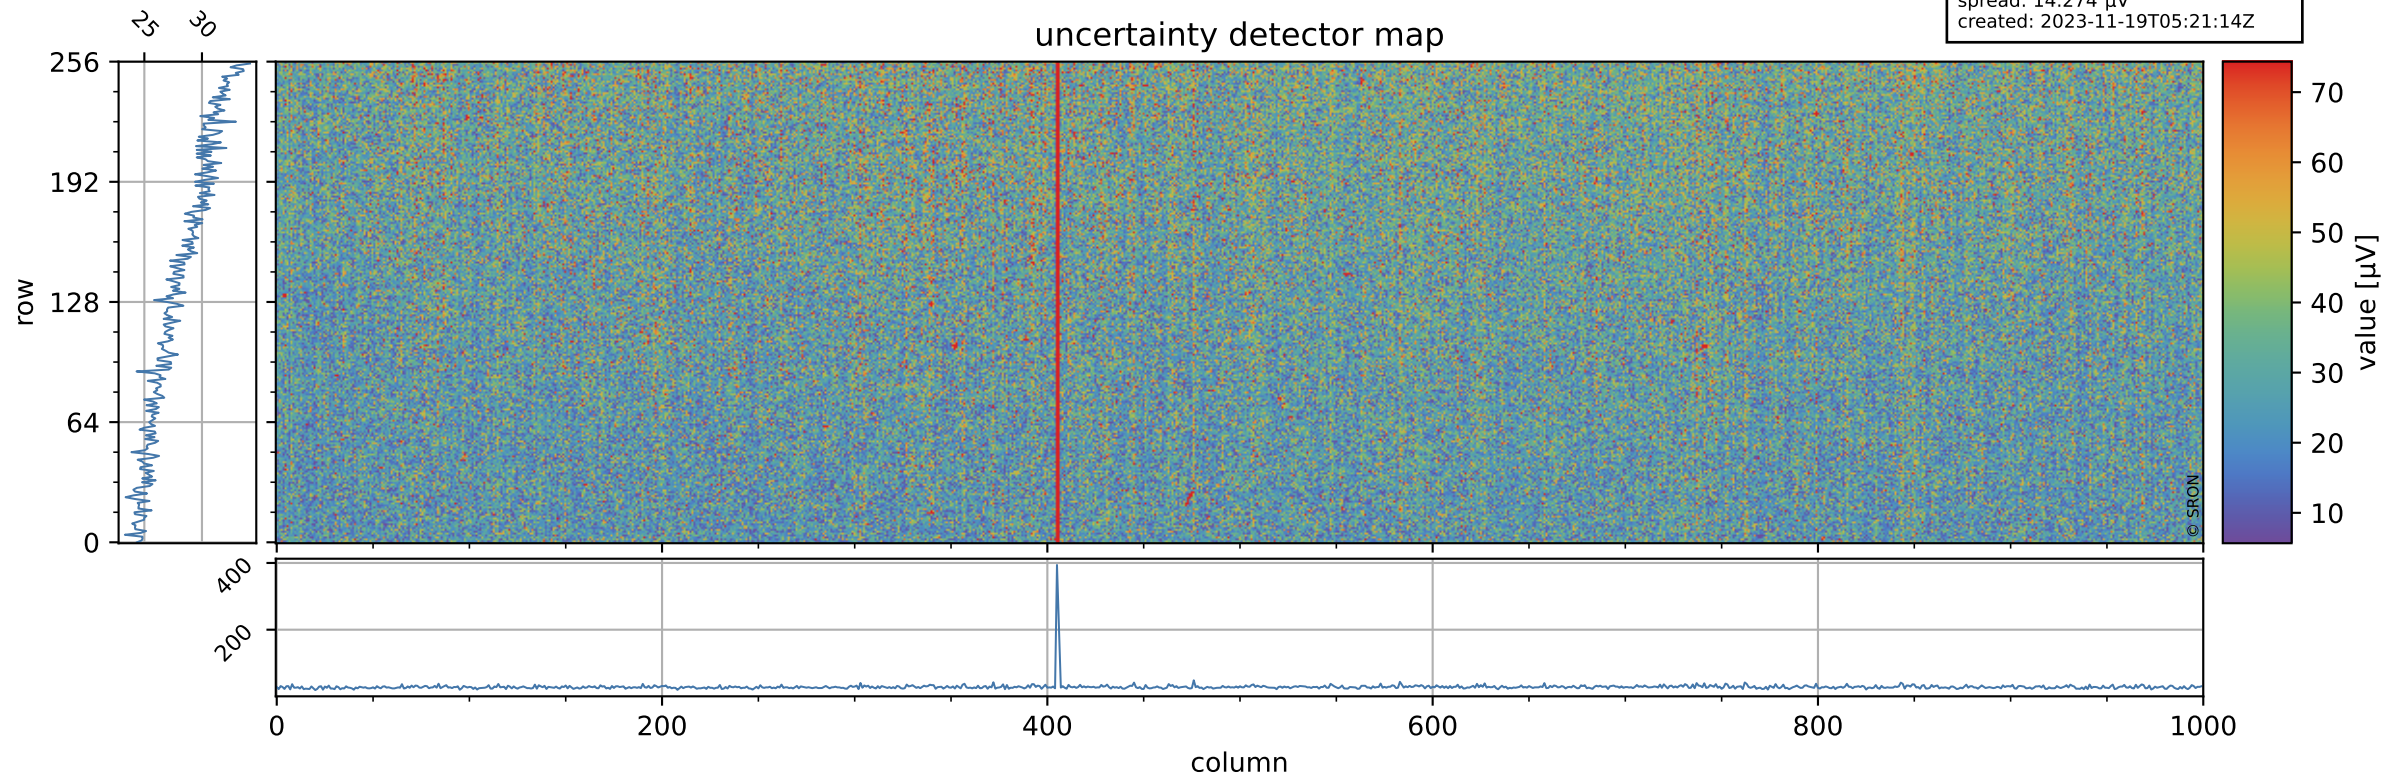

Tropomi SWIR offset (official)

orbits: 20 in [31552, 31597]
coverage: 2023-11-15 / 2023-11-18
median: 0.52605 V
spread: 0.035914 V
created: 2023-11-19T05:21:13Z

value detector map

Tropomi SWIR offset (official)

orbits: 20 in [31552, 31597]
coverage: 2023-11-15 / 2023-11-18
median: 28.258 μV
spread: 14.274 μV
created: 2023-11-19T05:21:14Z

Tropomi SWIR offset (official)

orbits: 20 in [31552, 31597]
coverage: 2023-11-15 / 2023-11-18
median: 0.03888 mV
spread: 0.42401 mV
created: 2023-11-19T05:21:14Z

value compared with SWIR offset CKD

Tropomi SWIR offset (official) ground-tracks of Sentinel-5P

orbits: 20 in [31552, 31597]
coverage: 2023-11-15 / 2023-11-18
created: 2023-11-19T05:21:14Z

Tropomi SWIR offset (official)

orbits: [2827, 31597]
coverage: 2018-04-30 / 2023-11-18
created: 2023-11-19T05:21:15Z

trend of detector median & temperatures