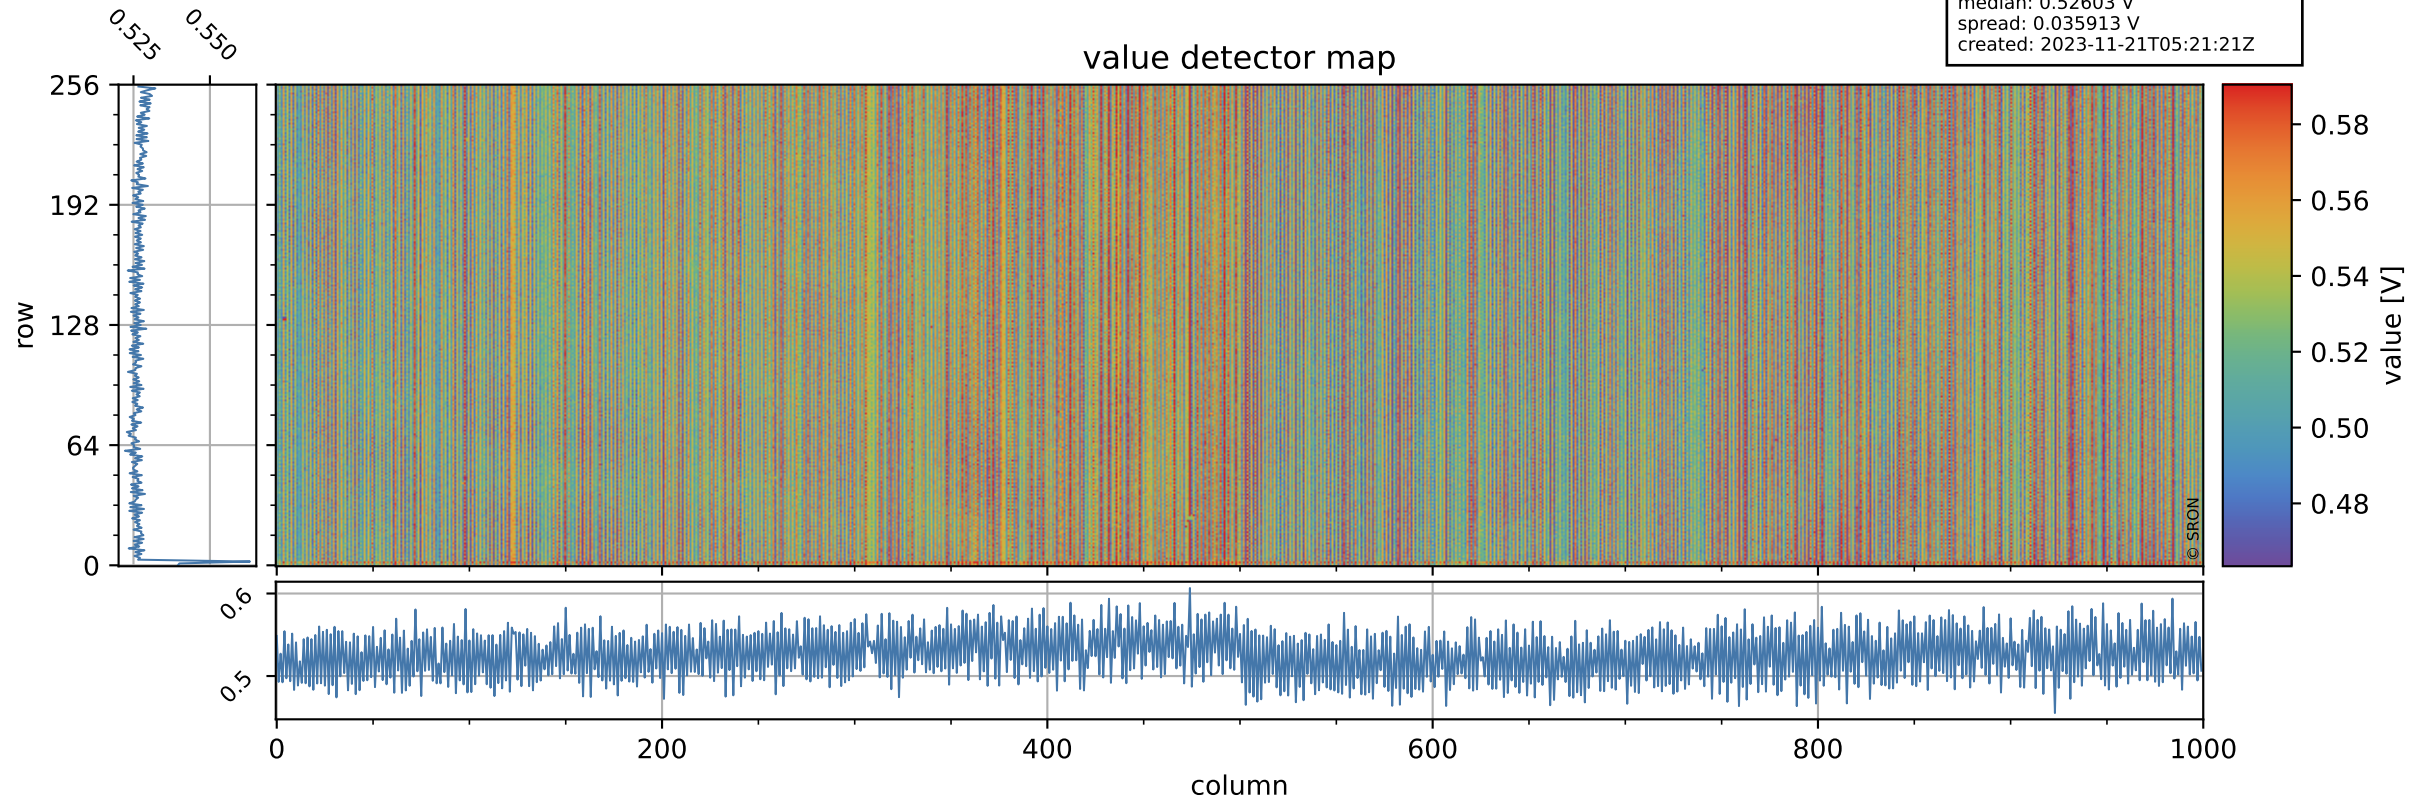

Tropomi SWIR offset (official)

orbits: 20 in [31582, 31627]
coverage: 2023-11-17 / 2023-11-20
median: 0.52603 V
spread: 0.035913 V
created: 2023-11-21T05:21:21Z

value detector map

Tropomi SWIR offset (official)

orbits: 20 in [31582, 31627]
coverage: 2023-11-17 / 2023-11-20
median: 27.503 μV
spread: 14.023 μV
created: 2023-11-21T05:21:21Z

Tropomi SWIR offset (official)

orbits: 20 in [31582, 31627]
coverage: 2023-11-17 / 2023-11-20
median: 0.024072 mV
spread: 0.42598 mV
created: 2023-11-21T05:21:21Z

value compared with SWIR offset CKD

Tropomi SWIR offset (official) ground-tracks of Sentinel-5P

orbits: 20 in [31582, 31627]
coverage: 2023-11-17 / 2023-11-20
created: 2023-11-21T05:21:22Z

- ICID: 11
- ICID: 13
- ICID: 15
- ICID: 17
- ICID: 19

Tropomi SWIR offset (official)

orbits: [2827, 31627]
coverage: 2018-04-30 / 2023-11-20
created: 2023-11-21T05:21:23Z

trend of detector median & temperatures