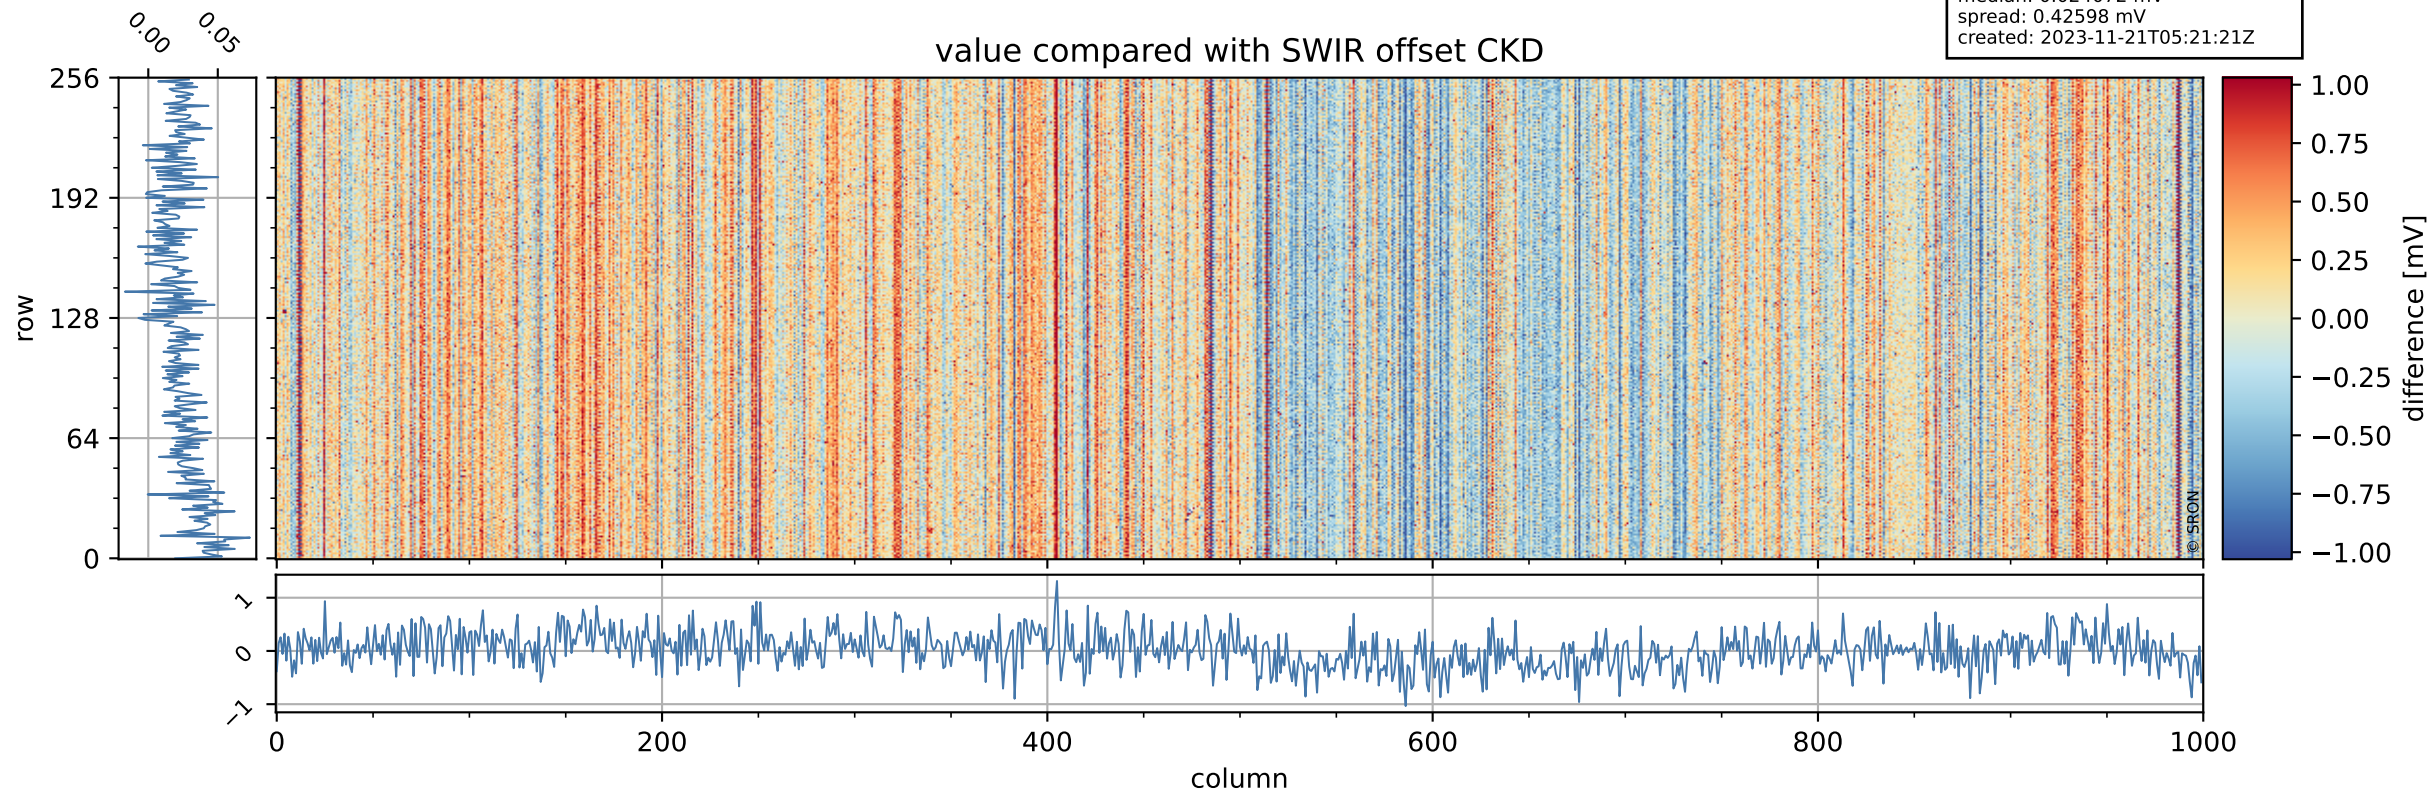

Tropomi SWIR offset (official)

orbits: 20 in [31582, 31627]
coverage: 2023-11-17 / 2023-11-20
median: 0.52603 V
spread: 0.035913 V
created: 2023-11-21T05:21:21Z

value detector map

Tropomi SWIR offset (official)

orbits: 20 in [31582, 31627]
coverage: 2023-11-17 / 2023-11-20
median: 27.503 μV
spread: 14.023 μV
created: 2023-11-21T05:21:21Z

Tropomi SWIR offset (official)

orbits: 20 in [31582, 31627]
coverage: 2023-11-17 / 2023-11-20
median: 0.024072 mV
spread: 0.42598 mV
created: 2023-11-21T05:21:21Z

value compared with SWIR offset CKD

Tropomi SWIR offset (official) ground-tracks of Sentinel-5P

orbits: 20 in [31582, 31627]
coverage: 2023-11-17 / 2023-11-20
created: 2023-11-21T05:21:22Z

- ICID: 11
- ICID: 13
- ICID: 15
- ICID: 17
- ICID: 19

Tropomi SWIR offset (official)

orbits: [2827, 31627]
coverage: 2018-04-30 / 2023-11-20
created: 2023-11-21T05:21:23Z

trend of detector median & temperatures