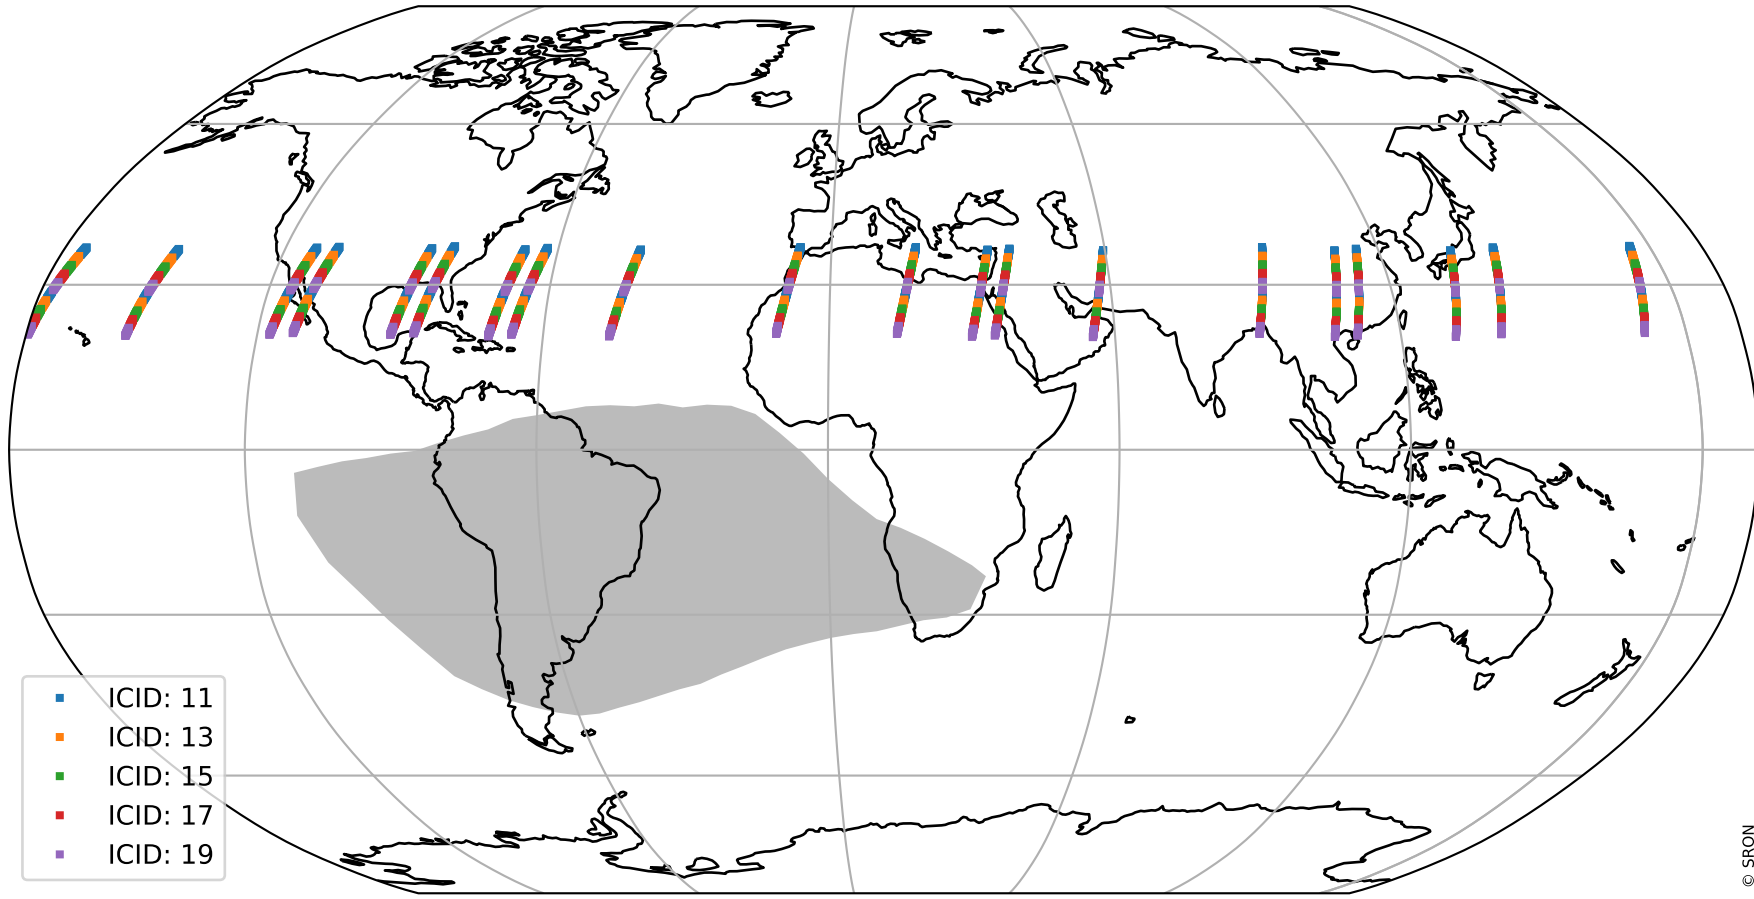

Tropomi SWIR offset (official)

orbits: 20 in [31582, 31627]
coverage: 2023-11-17 / 2023-11-20
median: 0.52603 V
spread: 0.035913 V
created: 2023-11-21T05:21:21Z

value detector map

Tropomi SWIR offset (official)

orbits: 20 in [31582, 31627]
coverage: 2023-11-17 / 2023-11-20
median: 27.503 μV
spread: 14.023 μV
created: 2023-11-21T05:21:21Z

Tropomi SWIR offset (official)

orbits: 20 in [31582, 31627]
coverage: 2023-11-17 / 2023-11-20
median: 0.024072 mV
spread: 0.42598 mV
created: 2023-11-21T05:21:21Z

value compared with SWIR offset CKD

Tropomi SWIR offset (official) ground-tracks of Sentinel-5P

orbits: 20 in [31582, 31627]
coverage: 2023-11-17 / 2023-11-20
created: 2023-11-21T05:21:22Z

- ICID: 11
- ICID: 13
- ICID: 15
- ICID: 17
- ICID: 19

Tropomi SWIR offset (official)

orbits: [2827, 31627]
coverage: 2018-04-30 / 2023-11-20
created: 2023-11-21T05:21:23Z

trend of detector median & temperatures