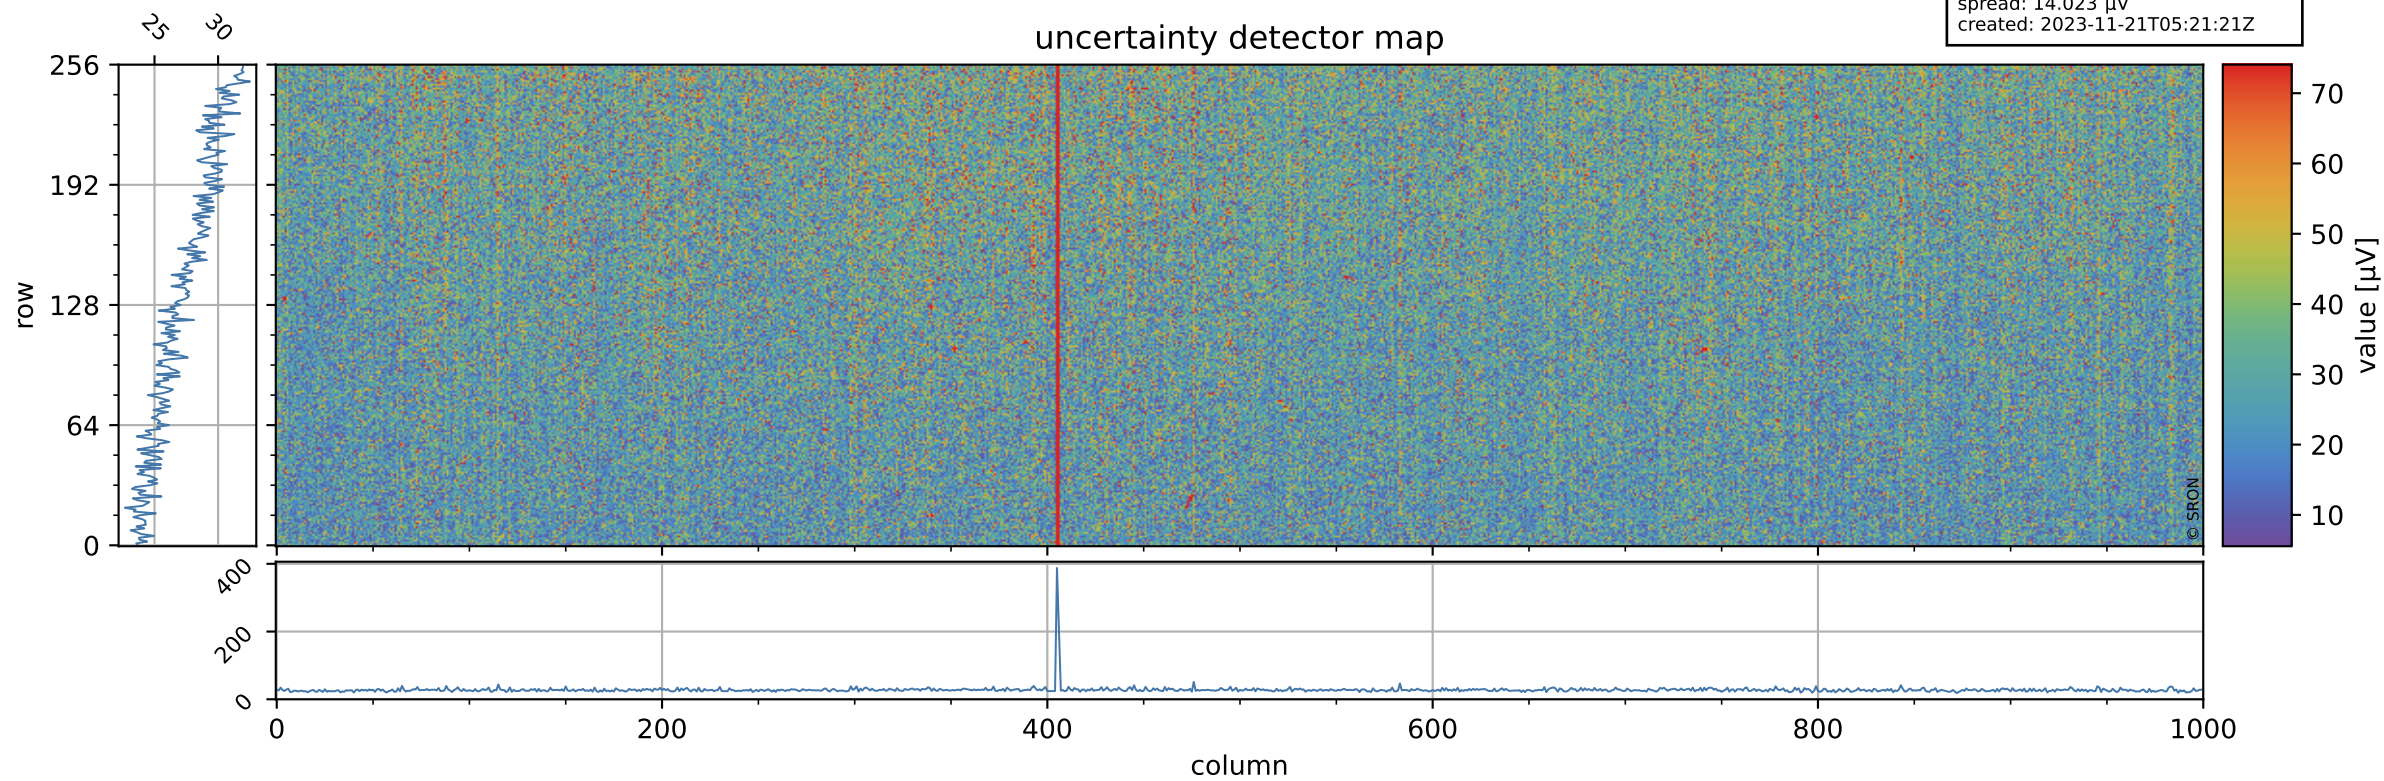

Tropomi SWIR offset (official)

orbits: 20 in [31582, 31627]
coverage: 2023-11-17 / 2023-11-20
median: 0.52603 V
spread: 0.035913 V
created: 2023-11-21T05:21:21Z

value detector map

Tropomi SWIR offset (official)

orbits: 20 in [31582, 31627]
coverage: 2023-11-17 / 2023-11-20
median: 27.503 μV
spread: 14.023 μV
created: 2023-11-21T05:21:21Z

Tropomi SWIR offset (official)

orbits: 20 in [31582, 31627]
coverage: 2023-11-17 / 2023-11-20
median: 0.024072 mV
spread: 0.42598 mV
created: 2023-11-21T05:21:21Z

value compared with SWIR offset CKD

Tropomi SWIR offset (official) ground-tracks of Sentinel-5P

orbits: 20 in [31582, 31627]
coverage: 2023-11-17 / 2023-11-20
created: 2023-11-21T05:21:22Z

- ICID: 11
- ICID: 13
- ICID: 15
- ICID: 17
- ICID: 19

Tropomi SWIR offset (official)

orbits: [2827, 31627]
coverage: 2018-04-30 / 2023-11-20
created: 2023-11-21T05:21:23Z

trend of detector median & temperatures