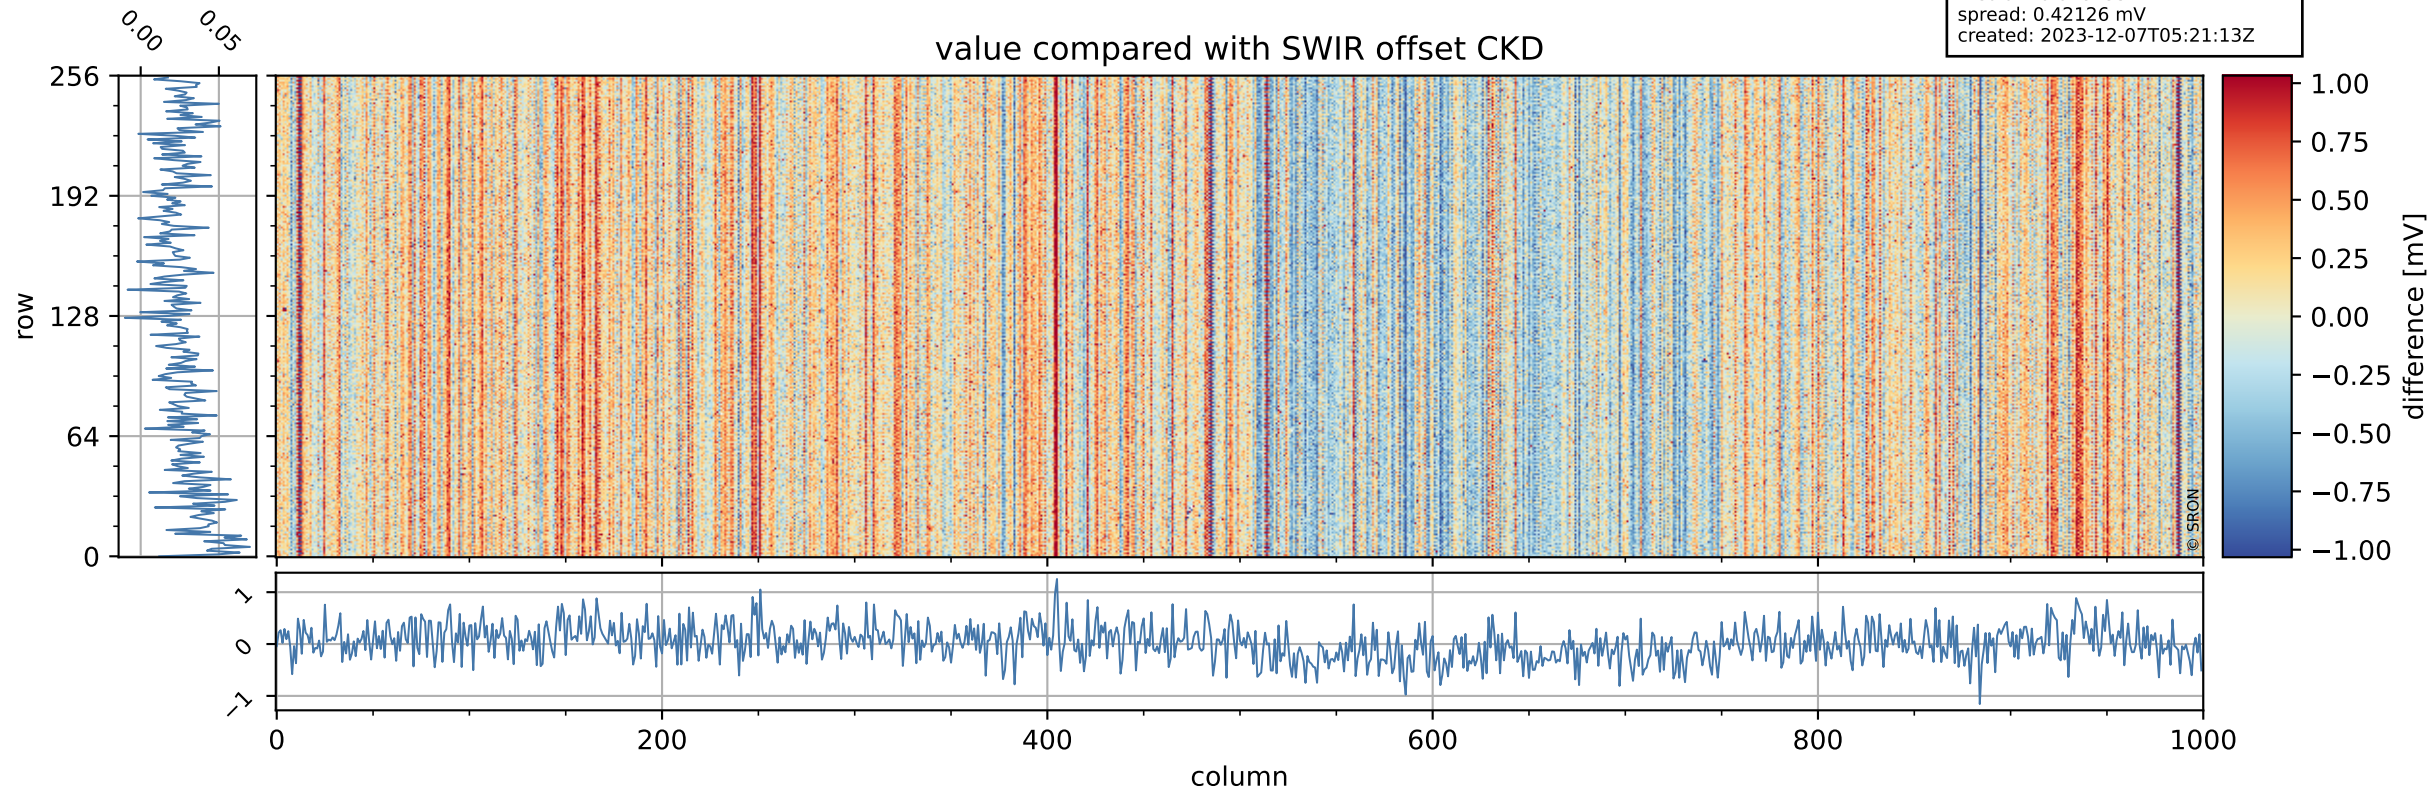

Tropomi SWIR offset (official)

orbits: 18 in [31807, 31852]
coverage: 2023-12-03 / 2023-12-06
median: 0.52604 V
spread: 0.035913 V
created: 2023-12-07T05:21:12Z

value detector map

Tropomi SWIR offset (official)

orbits: 18 in [31807, 31852]
coverage: 2023-12-03 / 2023-12-06
median: 28.692 μV
spread: 14.558 μV
created: 2023-12-07T05:21:13Z

Tropomi SWIR offset (official)

orbits: 18 in [31807, 31852]
coverage: 2023-12-03 / 2023-12-06
median: 0.028235 mV
spread: 0.42126 mV
created: 2023-12-07T05:21:13Z

value compared with SWIR offset CKD

Tropomi SWIR offset (official) ground-tracks of Sentinel-5P

orbits: 18 in [31807, 31852]
coverage: 2023-12-03 / 2023-12-06
created: 2023-12-07T05:21:13Z

Tropomi SWIR offset (official)

orbits: [2827, 31852]
coverage: 2018-04-30 / 2023-12-06
created: 2023-12-07T05:21:14Z

trend of detector median & temperatures