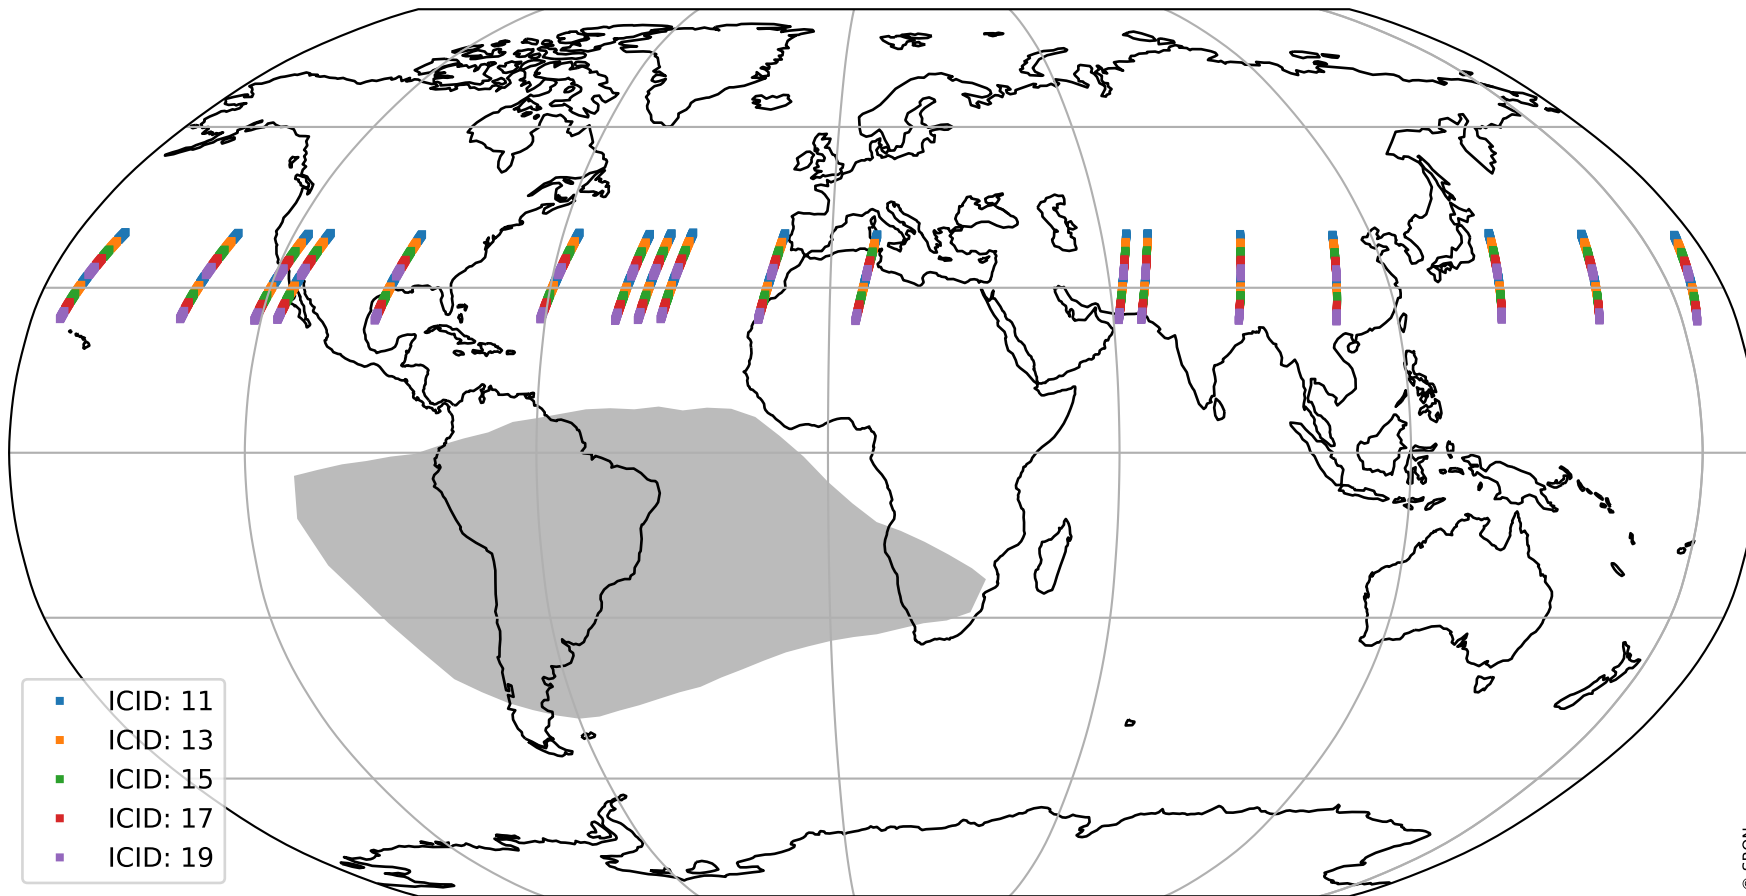

Tropomi SWIR offset (official)

orbits: 18 in [31807, 31852]
coverage: 2023-12-03 / 2023-12-06
median: 0.52604 V
spread: 0.035913 V
created: 2023-12-07T05:21:12Z

value detector map

Tropomi SWIR offset (official)

orbits: 18 in [31807, 31852]
coverage: 2023-12-03 / 2023-12-06
median: 28.692 μV
spread: 14.558 μV
created: 2023-12-07T05:21:13Z

Tropomi SWIR offset (official)

orbits: 18 in [31807, 31852]
coverage: 2023-12-03 / 2023-12-06
median: 0.028235 mV
spread: 0.42126 mV
created: 2023-12-07T05:21:13Z

value compared with SWIR offset CKD

Tropomi SWIR offset (official) ground-tracks of Sentinel-5P

orbits: 18 in [31807, 31852]
coverage: 2023-12-03 / 2023-12-06
created: 2023-12-07T05:21:13Z

Tropomi SWIR offset (official)

orbits: [2827, 31852]
coverage: 2018-04-30 / 2023-12-06
created: 2023-12-07T05:21:14Z

trend of detector median & temperatures