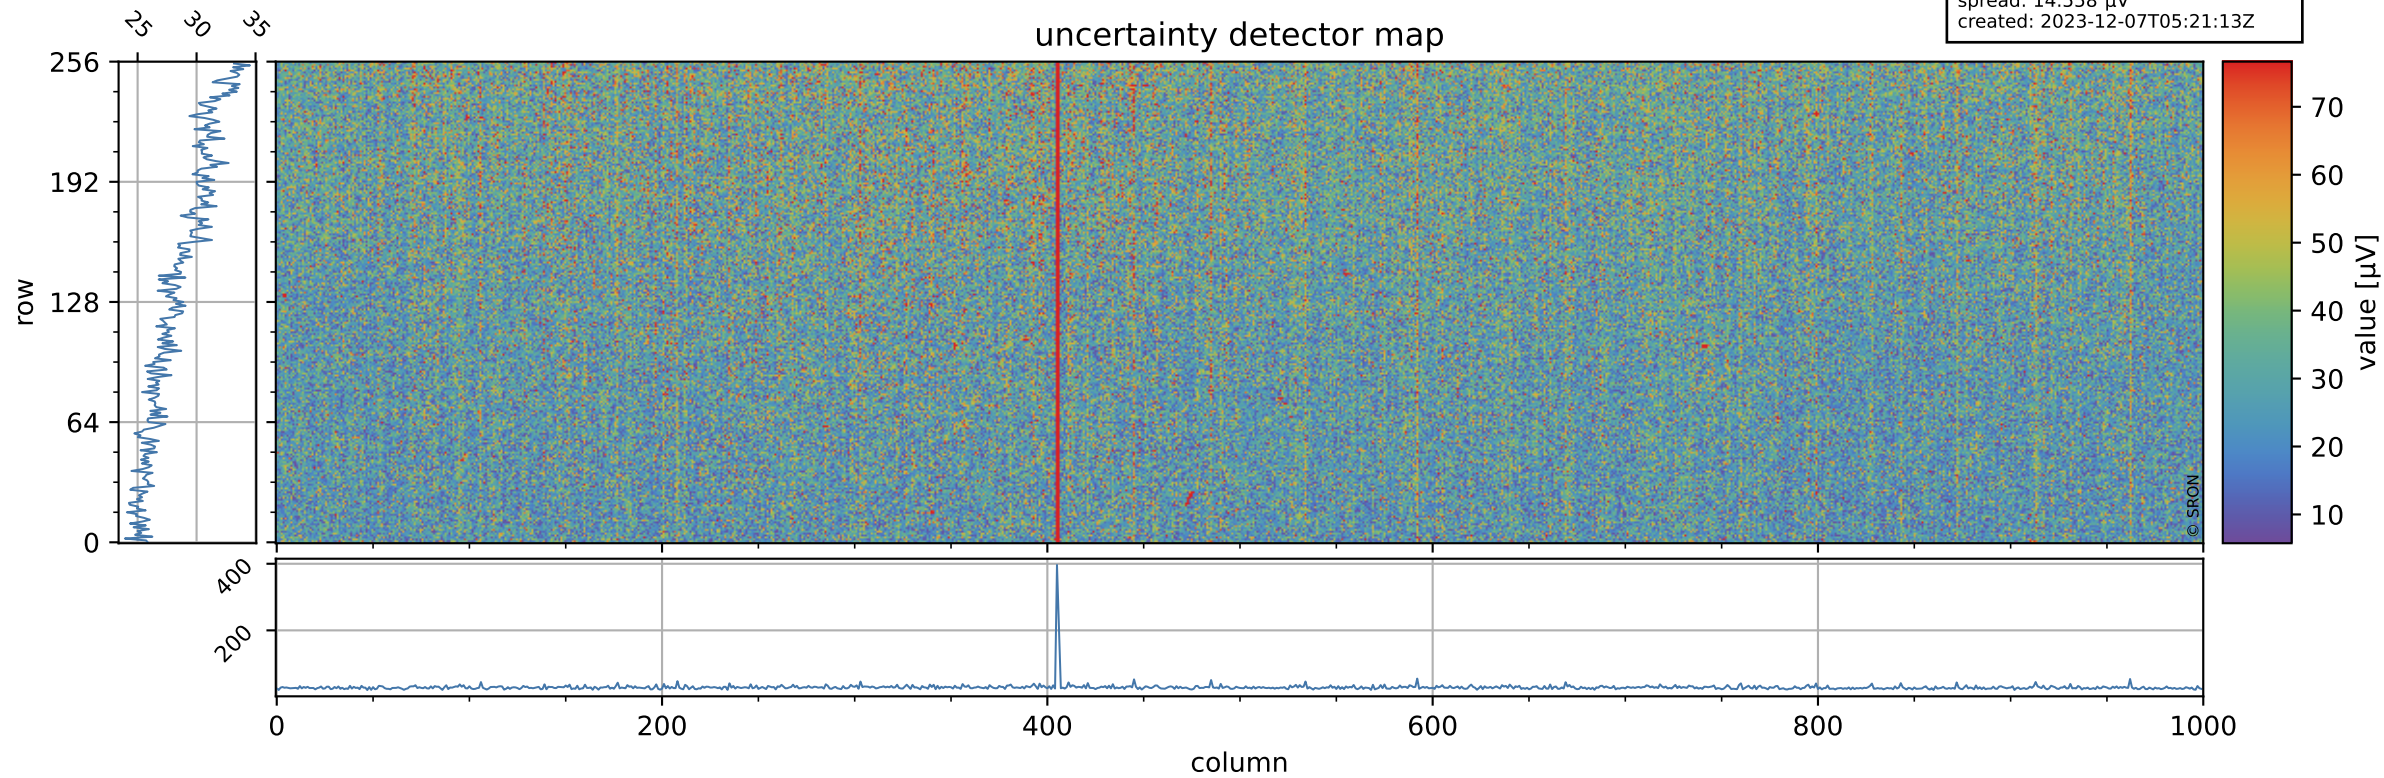

Tropomi SWIR offset (official)

orbits: 18 in [31807, 31852]
coverage: 2023-12-03 / 2023-12-06
median: 0.52604 V
spread: 0.035913 V
created: 2023-12-07T05:21:12Z

value detector map

Tropomi SWIR offset (official)

orbits: 18 in [31807, 31852]
coverage: 2023-12-03 / 2023-12-06
median: 28.692 μV
spread: 14.558 μV
created: 2023-12-07T05:21:13Z

Tropomi SWIR offset (official)

orbits: 18 in [31807, 31852]
coverage: 2023-12-03 / 2023-12-06
median: 0.028235 mV
spread: 0.42126 mV
created: 2023-12-07T05:21:13Z

value compared with SWIR offset CKD

Tropomi SWIR offset (official) ground-tracks of Sentinel-5P

orbits: 18 in [31807, 31852]
coverage: 2023-12-03 / 2023-12-06
created: 2023-12-07T05:21:13Z

Tropomi SWIR offset (official)

orbits: [2827, 31852]
coverage: 2018-04-30 / 2023-12-06
created: 2023-12-07T05:21:14Z

trend of detector median & temperatures