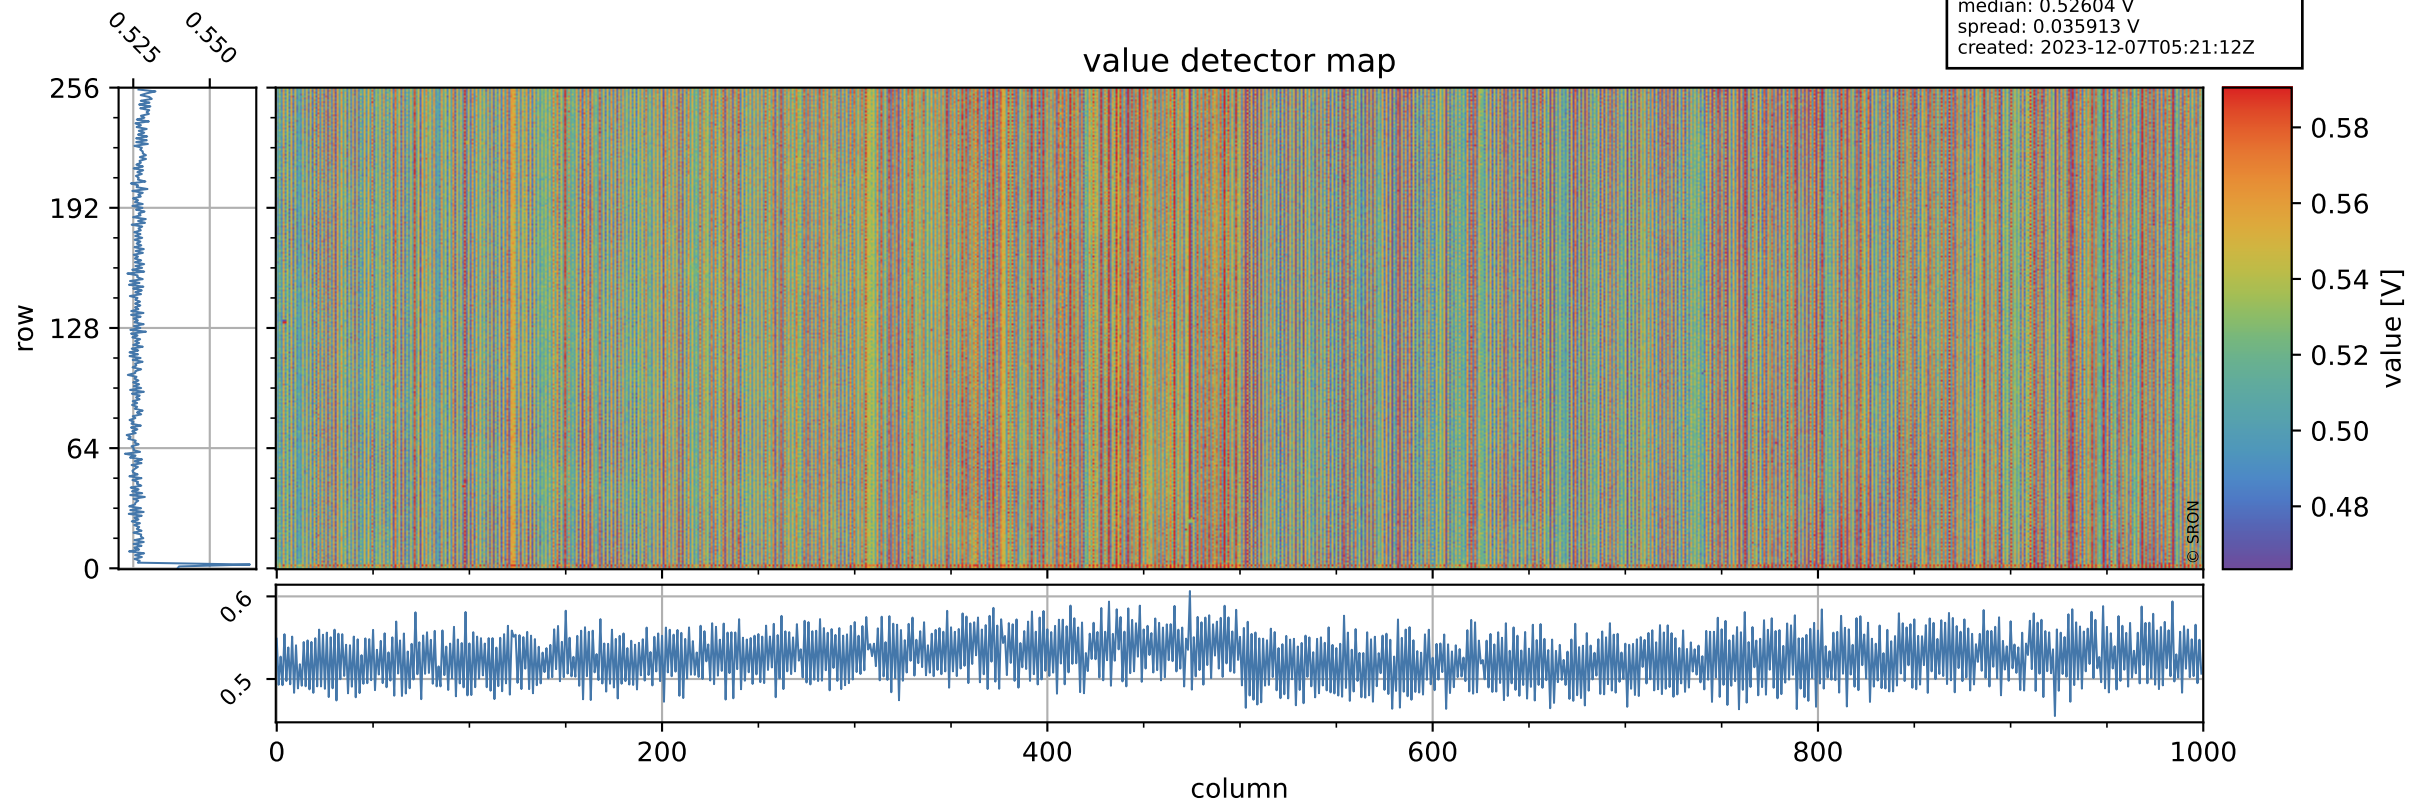

Tropomi SWIR offset (official)

orbits: 18 in [31807, 31852]
coverage: 2023-12-03 / 2023-12-06
median: 0.52604 V
spread: 0.035913 V
created: 2023-12-07T05:21:12Z

value detector map

Tropomi SWIR offset (official)

orbits: 18 in [31807, 31852]
coverage: 2023-12-03 / 2023-12-06
median: 28.692 μV
spread: 14.558 μV
created: 2023-12-07T05:21:13Z

Tropomi SWIR offset (official)

orbits: 18 in [31807, 31852]
coverage: 2023-12-03 / 2023-12-06
median: 0.028235 mV
spread: 0.42126 mV
created: 2023-12-07T05:21:13Z

value compared with SWIR offset CKD

Tropomi SWIR offset (official) ground-tracks of Sentinel-5P

orbits: 18 in [31807, 31852]
coverage: 2023-12-03 / 2023-12-06
created: 2023-12-07T05:21:13Z

Tropomi SWIR offset (official)

orbits: [2827, 31852]
coverage: 2018-04-30 / 2023-12-06
created: 2023-12-07T05:21:14Z

trend of detector median & temperatures