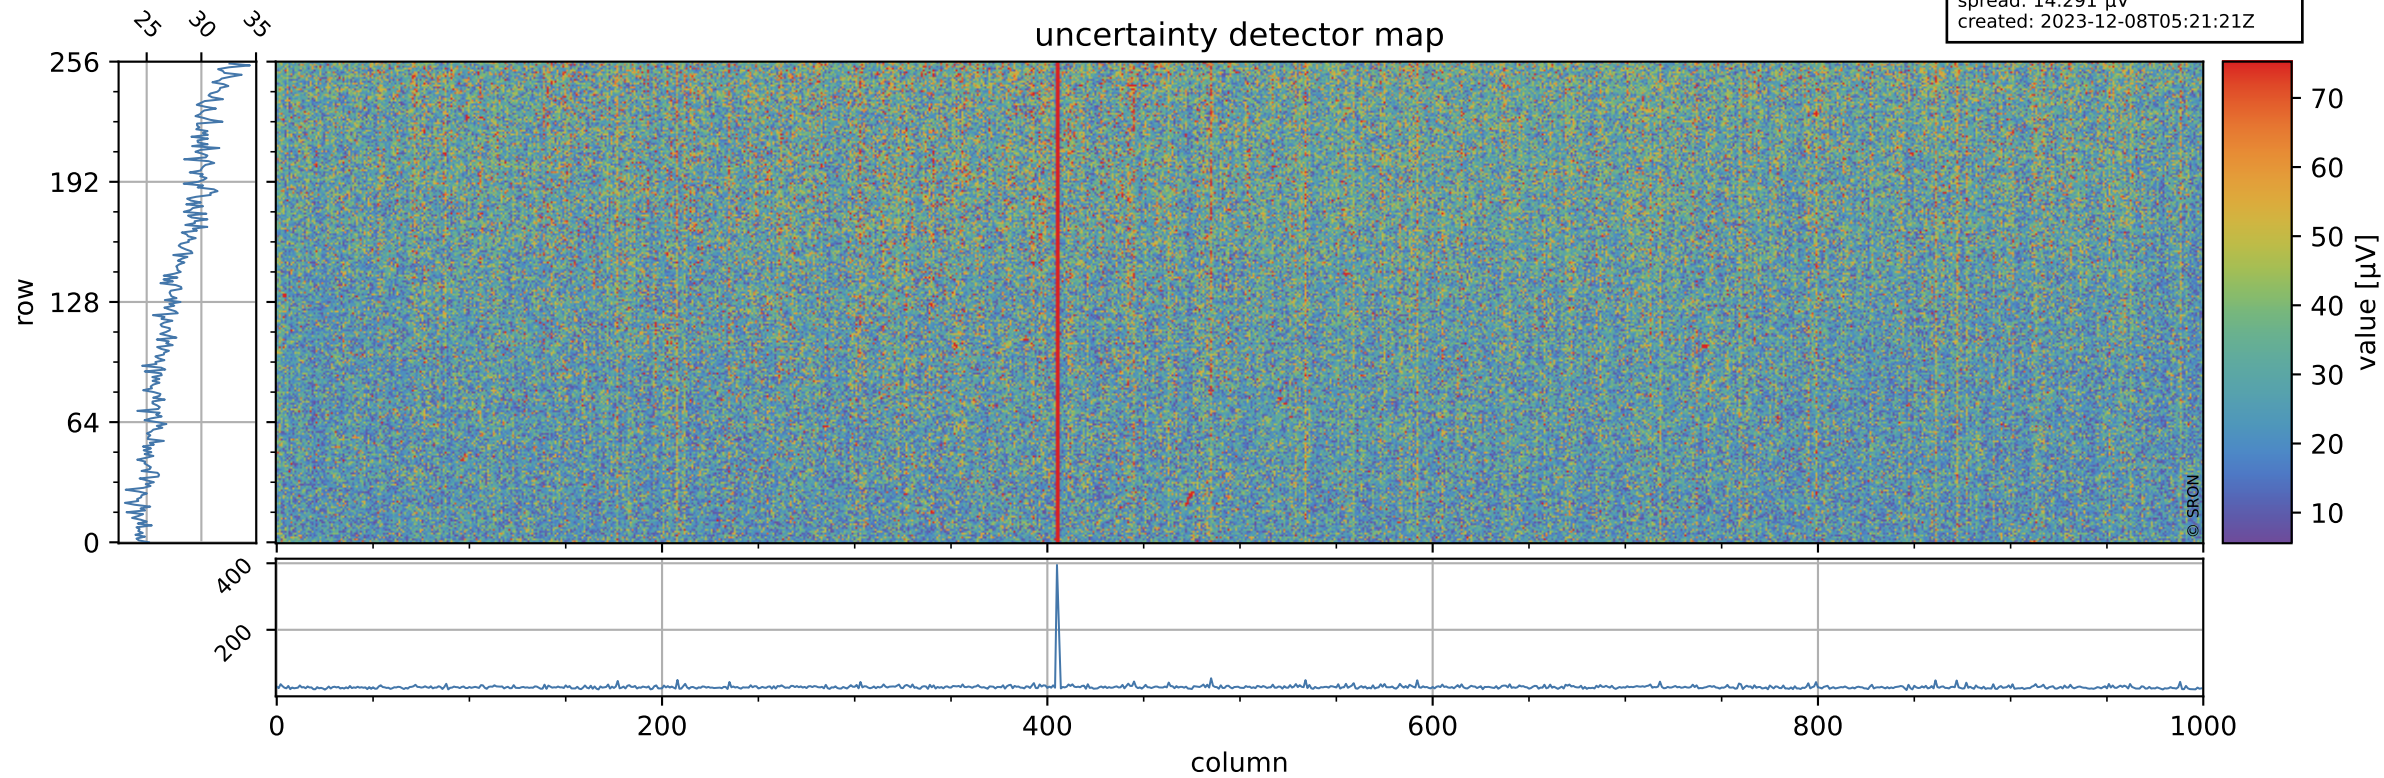

# Tropomi SWIR offset (official)

orbits: 19 in [31822, 31867]  
coverage: 2023-12-04 / 2023-12-07  
median: 0.52604 V  
spread: 0.035914 V  
created: 2023-12-08T05:21:21Z

## value detector map

# Tropomi SWIR offset (official)

orbits: 19 in [31822, 31867]  
coverage: 2023-12-04 / 2023-12-07  
median: 27.973  $\mu\text{V}$   
spread: 14.291  $\mu\text{V}$   
created: 2023-12-08T05:21:21Z

# Tropomi SWIR offset (official) ground-tracks of Sentinel-5P

orbits: 19 in [31822, 31867]  
coverage: 2023-12-04 / 2023-12-07  
created: 2023-12-08T05:21:22Z