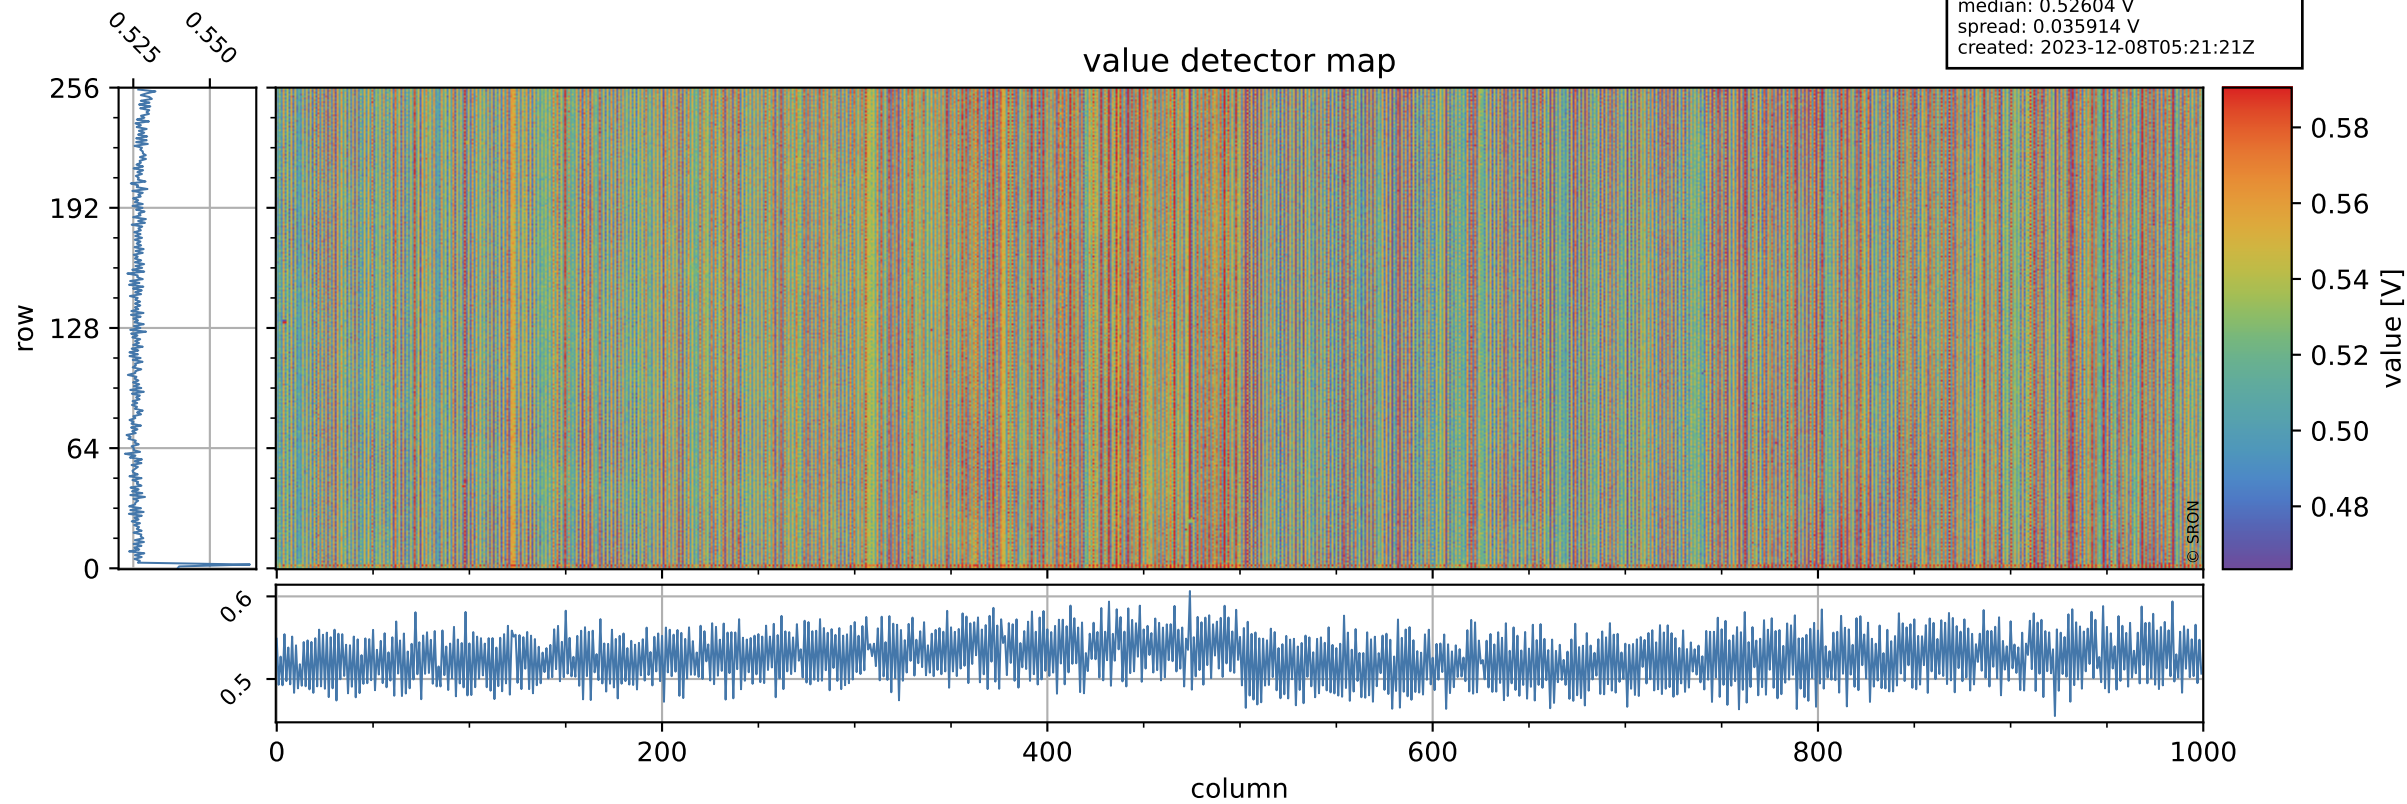

# Tropomi SWIR offset (official)

orbits: 19 in [31822, 31867]  
coverage: 2023-12-04 / 2023-12-07  
median: 0.52604 V  
spread: 0.035914 V  
created: 2023-12-08T05:21:21Z

## value detector map

# Tropomi SWIR offset (official)

orbits: 19 in [31822, 31867]  
coverage: 2023-12-04 / 2023-12-07  
median: 27.973  $\mu\text{V}$   
spread: 14.291  $\mu\text{V}$   
created: 2023-12-08T05:21:21Z

# Tropomi SWIR offset (official) ground-tracks of Sentinel-5P

orbits: 19 in [31822, 31867]  
coverage: 2023-12-04 / 2023-12-07  
created: 2023-12-08T05:21:22Z