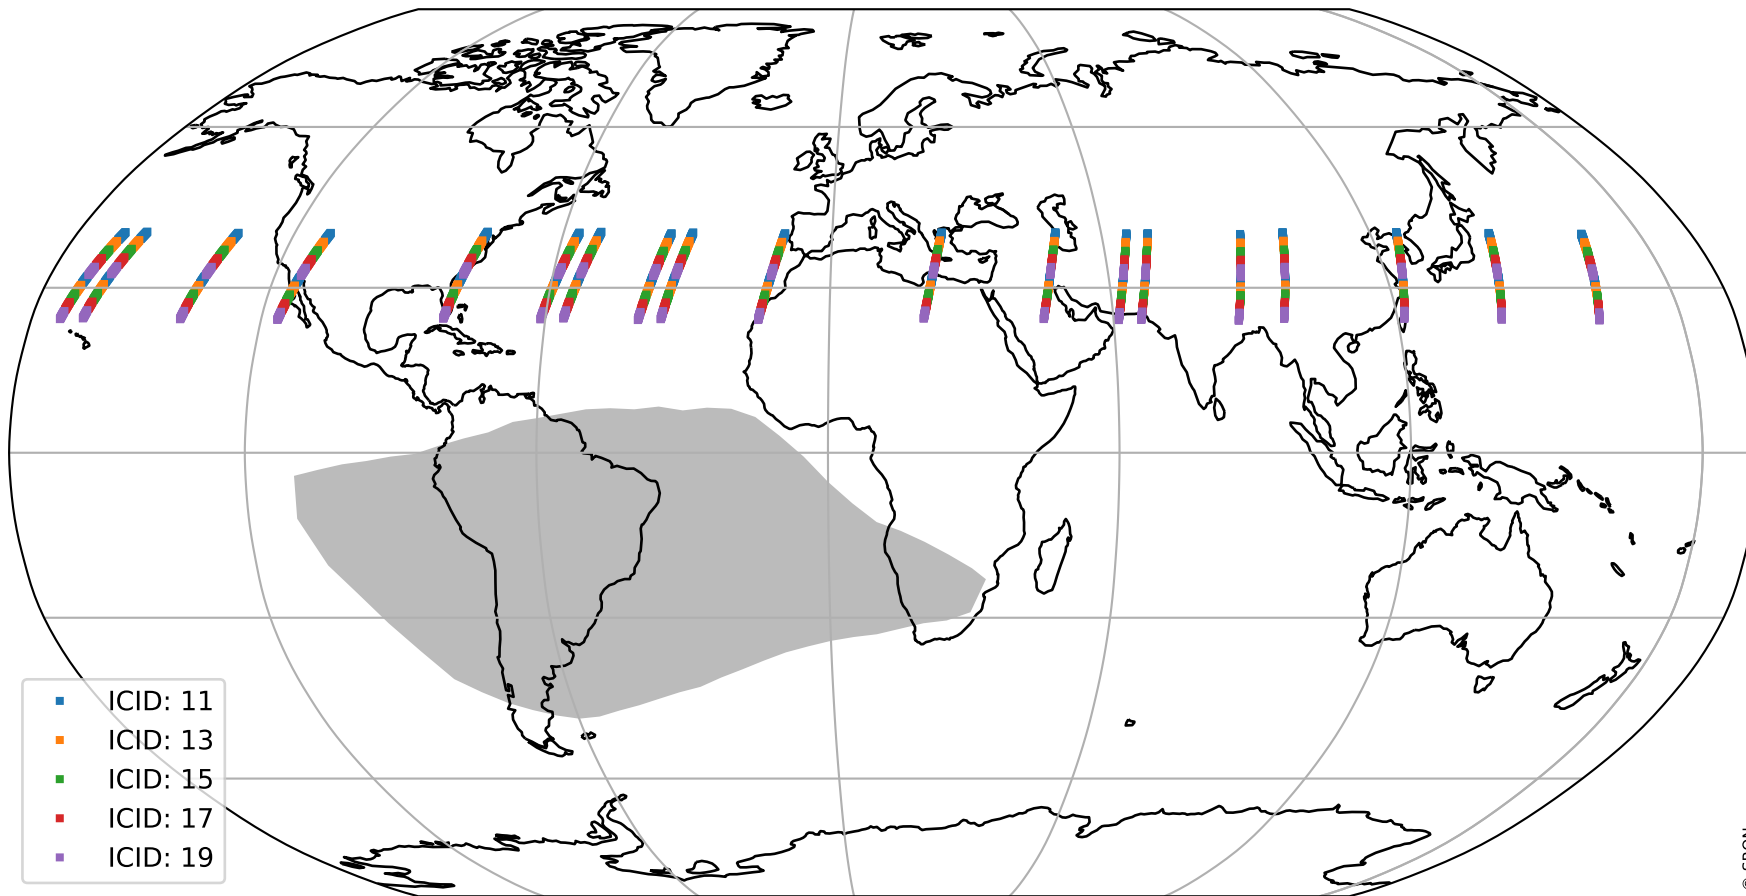

# Tropomi SWIR offset (official)

orbits: 19 in [31822, 31867]  
coverage: 2023-12-04 / 2023-12-07  
median: 27.973  $\mu\text{V}$   
spread: 14.291  $\mu\text{V}$   
created: 2023-12-08T05:21:21Z

# Tropomi SWIR offset (official)

orbits: 19 in [31822, 31867]  
coverage: 2023-12-04 / 2023-12-07  
median: 0.022697 mV  
spread: 0.42075 mV  
created: 2023-12-08T05:21:21Z

value compared with SWIR offset CKD

# Tropomi SWIR offset (official) ground-tracks of Sentinel-5P

orbits: 19 in [31822, 31867]  
coverage: 2023-12-04 / 2023-12-07  
created: 2023-12-08T05:21:22Z

# Tropomi SWIR offset (official)

orbits: [2827, 31867]  
coverage: 2018-04-30 / 2023-12-07  
created: 2023-12-08T05:21:23Z