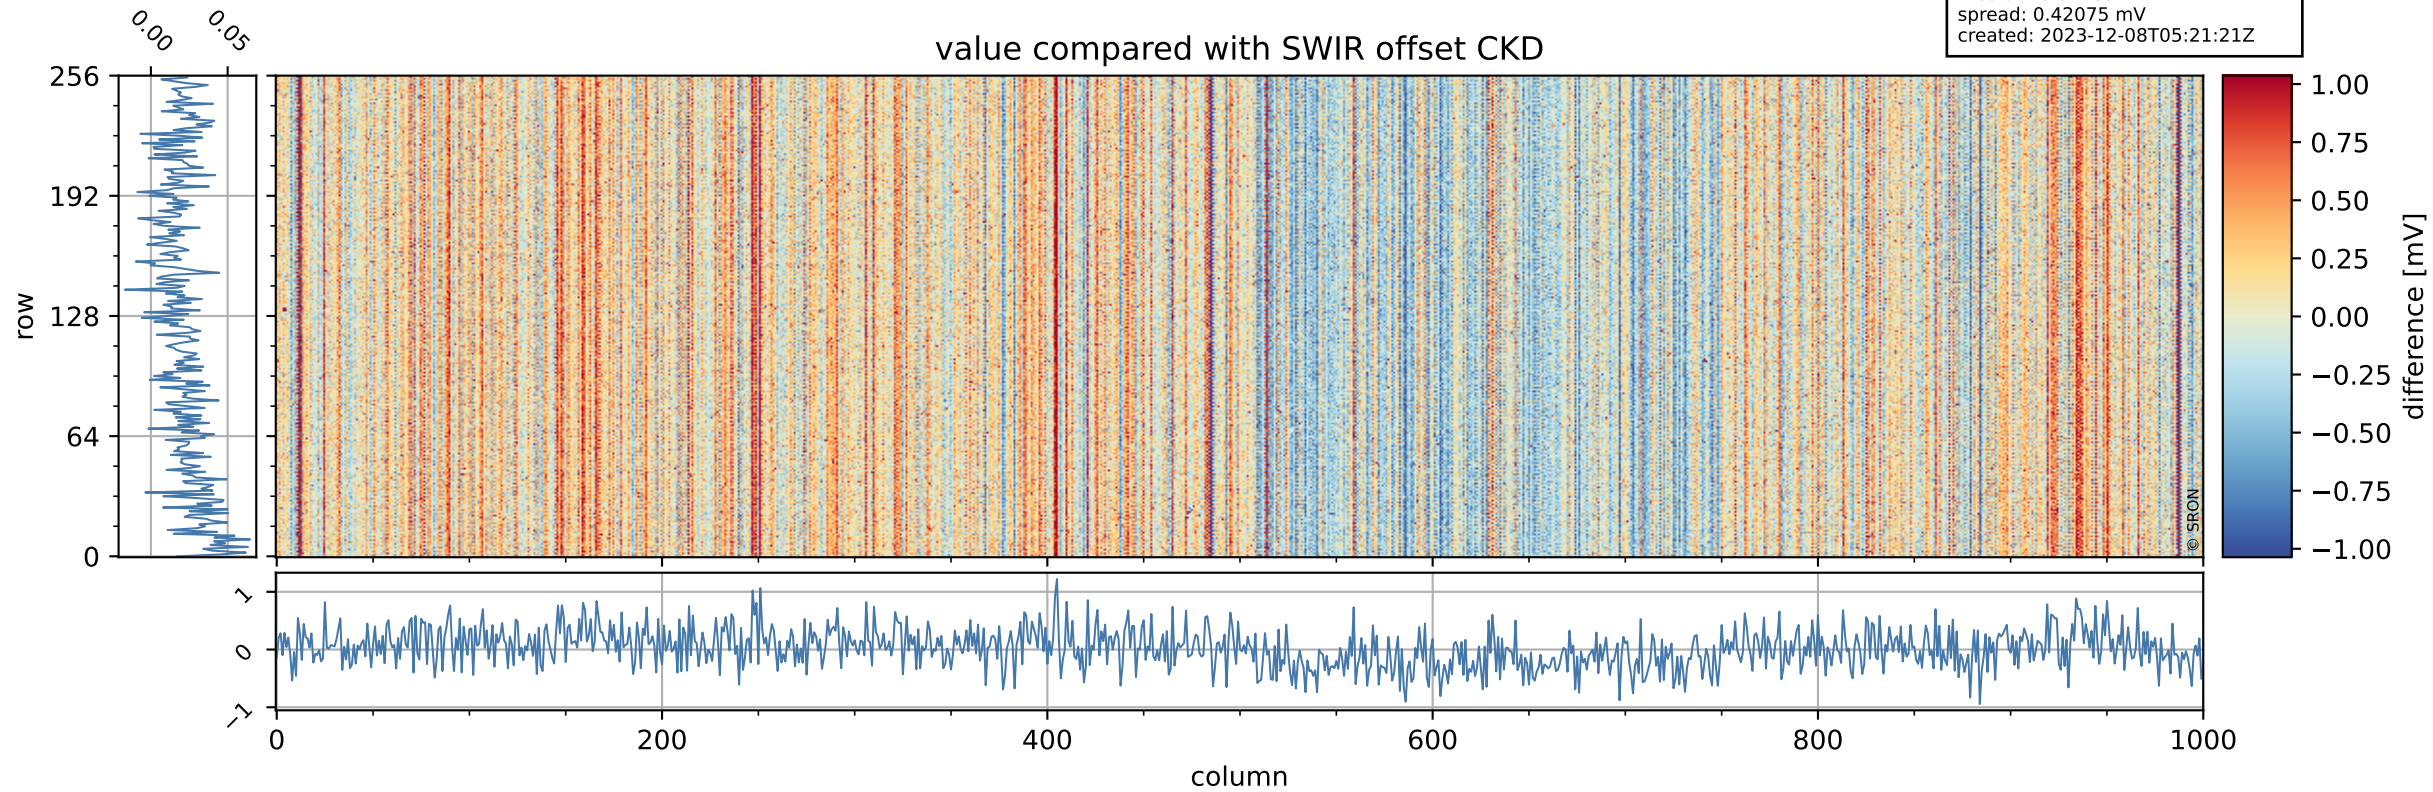

## value detector map

# Tropomi SWIR offset (official)

orbits: 19 in [31822, 31867]  
coverage: 2023-12-04 / 2023-12-07  
median: 27.973  $\mu\text{V}$   
spread: 14.291  $\mu\text{V}$   
created: 2023-12-08T05:21:21Z

# Tropomi SWIR offset (official)

orbits: 19 in [31822, 31867]  
coverage: 2023-12-04 / 2023-12-07  
median: 0.022697 mV  
spread: 0.42075 mV  
created: 2023-12-08T05:21:21Z

value compared with SWIR offset CKD

# Tropomi SWIR offset (official) ground-tracks of Sentinel-5P

orbits: 19 in [31822, 31867]  
coverage: 2023-12-04 / 2023-12-07  
created: 2023-12-08T05:21:22Z