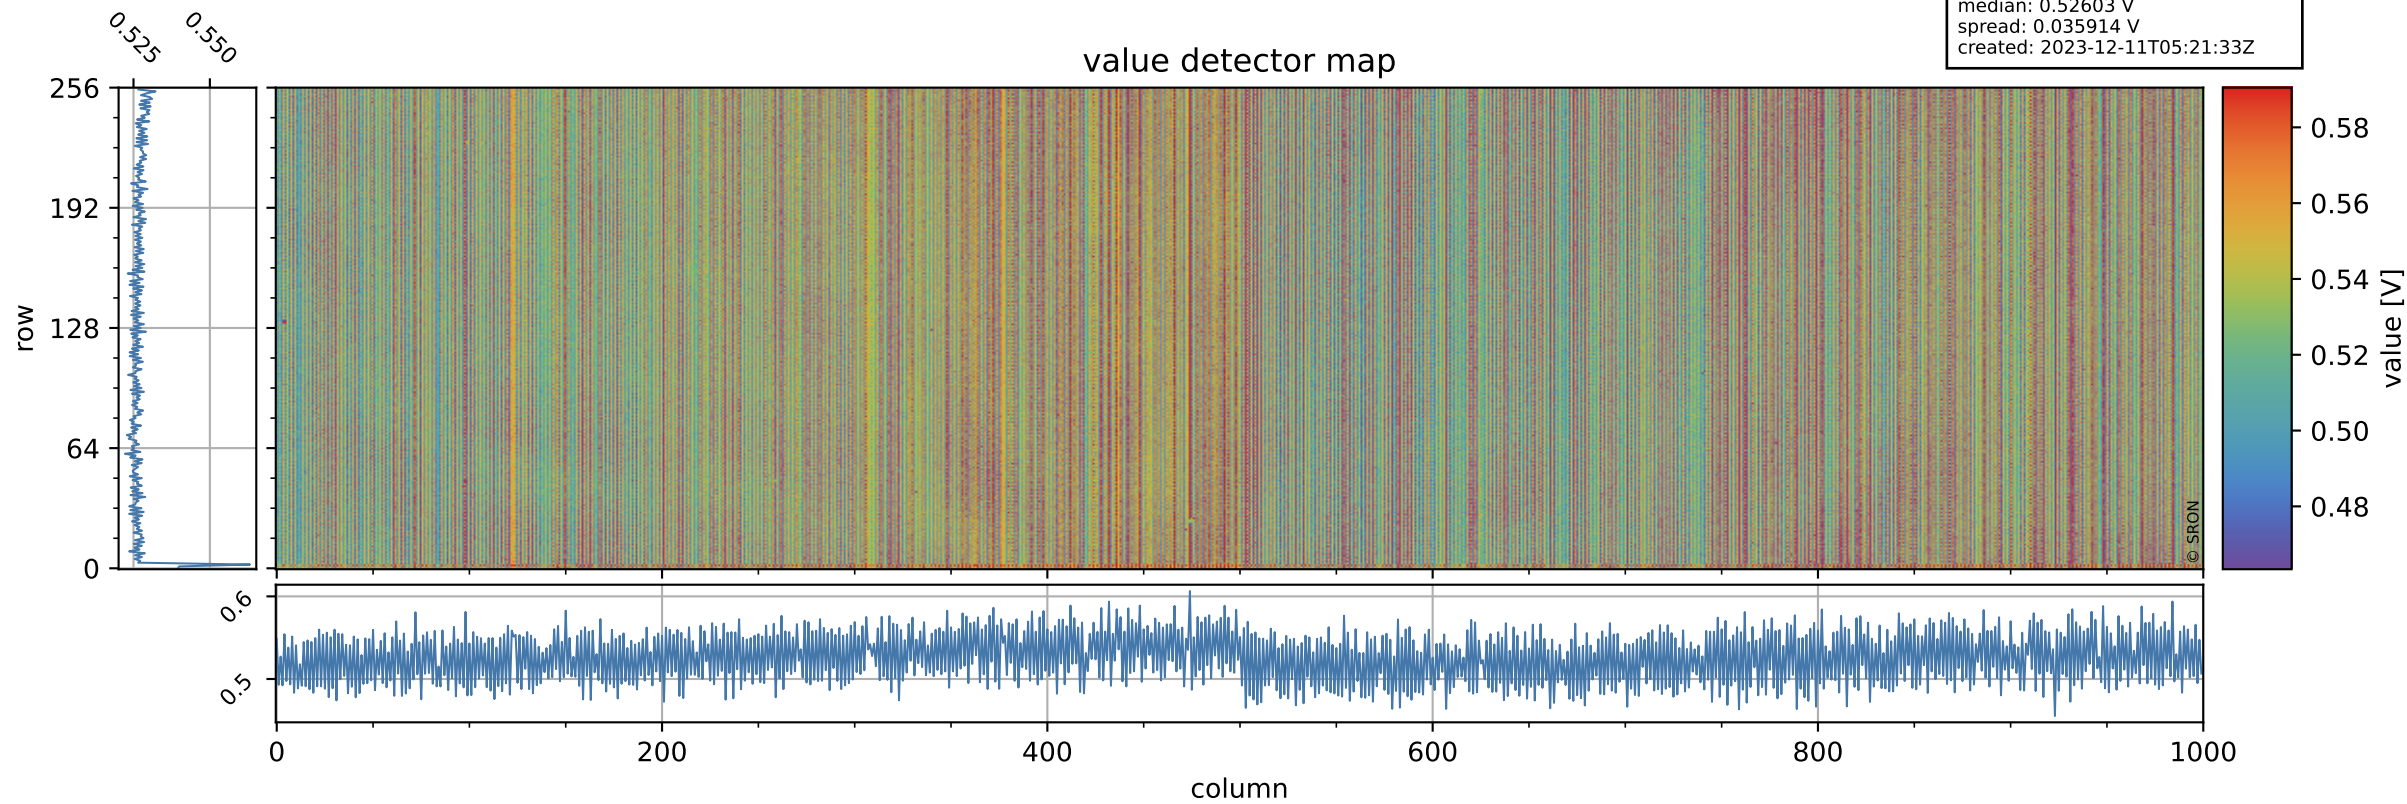

Tropomi SWIR offset (official)

orbits: 20 in [31852, 31897]
coverage: 2023-12-06 / 2023-12-09
median: 0.52603 V
spread: 0.035914 V
created: 2023-12-11T05:21:33Z

value detector map

Tropomi SWIR offset (official)

orbits: 20 in [31852, 31897]
coverage: 2023-12-06 / 2023-12-09
median: 27.843 μV
spread: 14.273 μV
created: 2023-12-11T05:21:33Z

Tropomi SWIR offset (official)

orbits: 20 in [31852, 31897]
coverage: 2023-12-06 / 2023-12-09
median: 0.011971 mV
spread: 0.41799 mV
created: 2023-12-11T05:21:34Z

value compared with SWIR offset CKD

Tropomi SWIR offset (official) ground-tracks of Sentinel-5P

orbits: 20 in [31852, 31897]
coverage: 2023-12-06 / 2023-12-09
created: 2023-12-11T05:21:34Z

Tropomi SWIR offset (official)

orbits: [2827, 31897]
coverage: 2018-04-30 / 2023-12-09
created: 2023-12-11T05:21:35Z

trend of detector median & temperatures