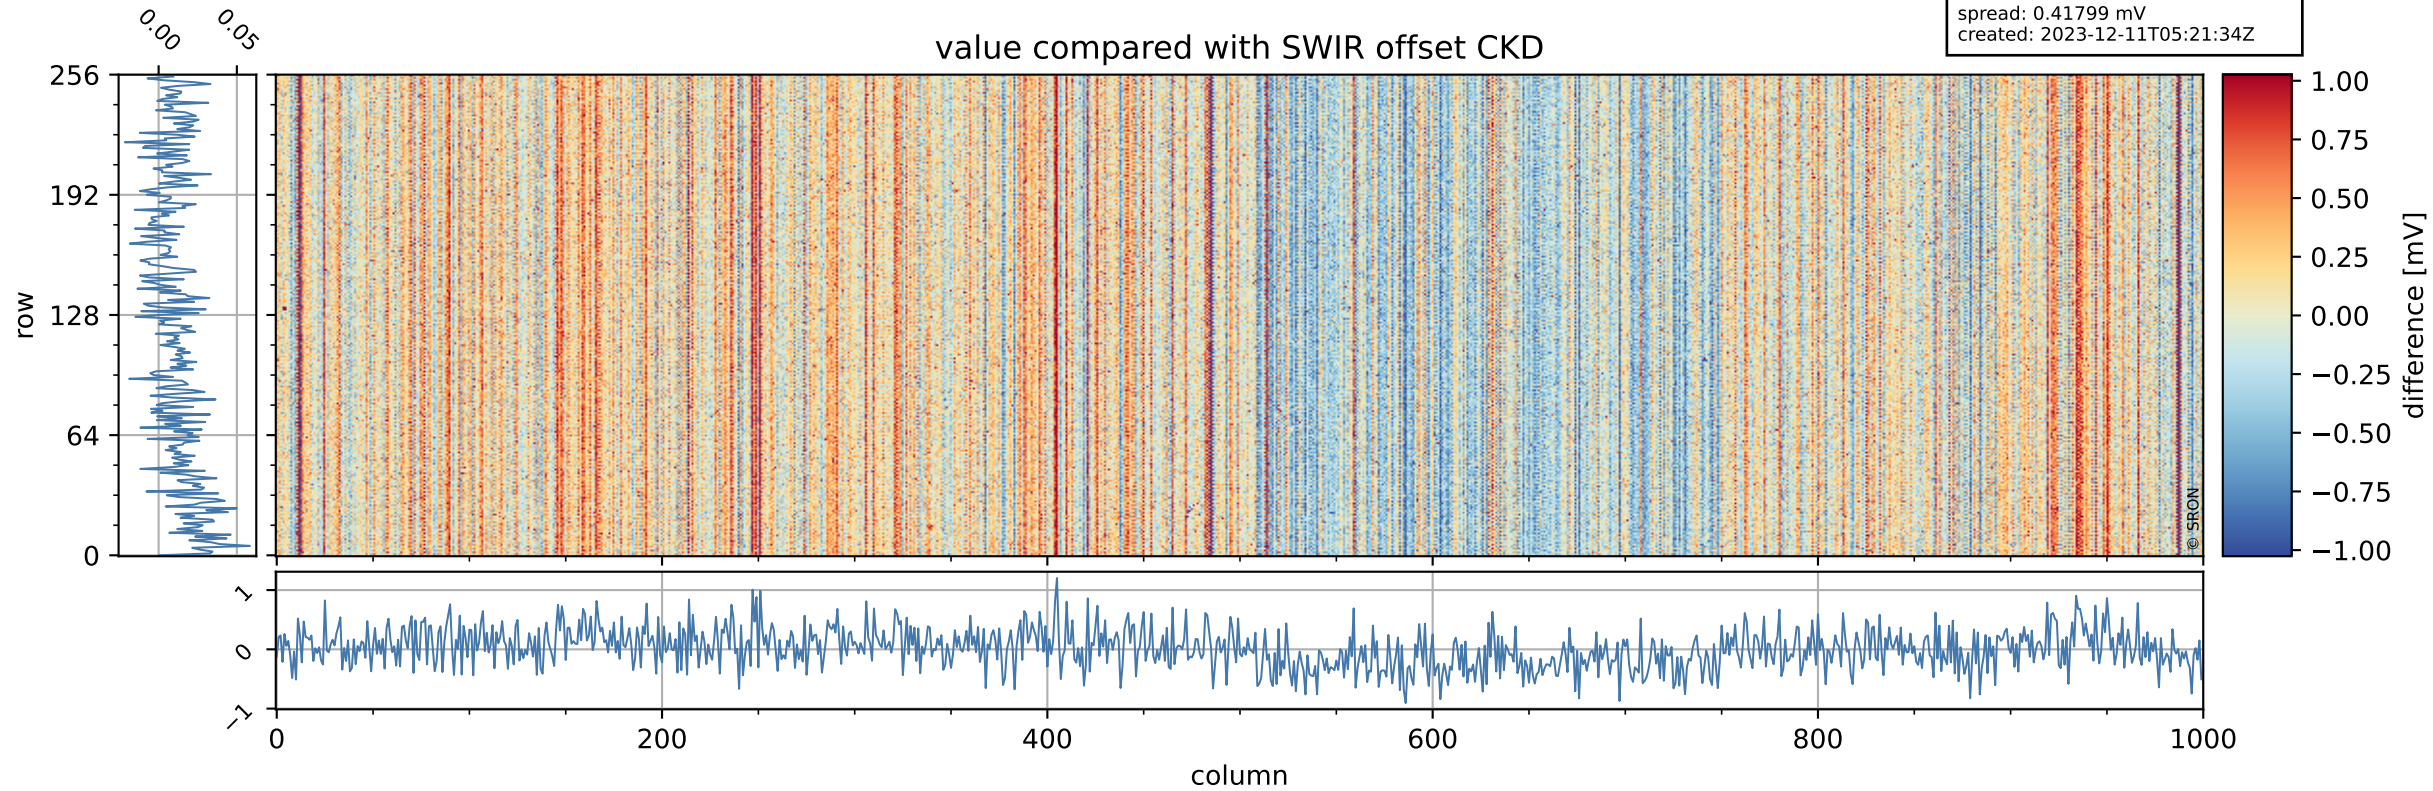

Tropomi SWIR offset (official)

orbits: 20 in [31852, 31897]
coverage: 2023-12-06 / 2023-12-09
median: 0.52603 V
spread: 0.035914 V
created: 2023-12-11T05:21:33Z

value detector map

Tropomi SWIR offset (official)

orbits: 20 in [31852, 31897]
coverage: 2023-12-06 / 2023-12-09
median: 27.843 μV
spread: 14.273 μV
created: 2023-12-11T05:21:33Z

Tropomi SWIR offset (official)

orbits: 20 in [31852, 31897]
coverage: 2023-12-06 / 2023-12-09
median: 0.011971 mV
spread: 0.41799 mV
created: 2023-12-11T05:21:34Z

value compared with SWIR offset CKD

Tropomi SWIR offset (official) ground-tracks of Sentinel-5P

orbits: 20 in [31852, 31897]
coverage: 2023-12-06 / 2023-12-09
created: 2023-12-11T05:21:34Z

Tropomi SWIR offset (official)

orbits: [2827, 31897]
coverage: 2018-04-30 / 2023-12-09
created: 2023-12-11T05:21:35Z

trend of detector median & temperatures