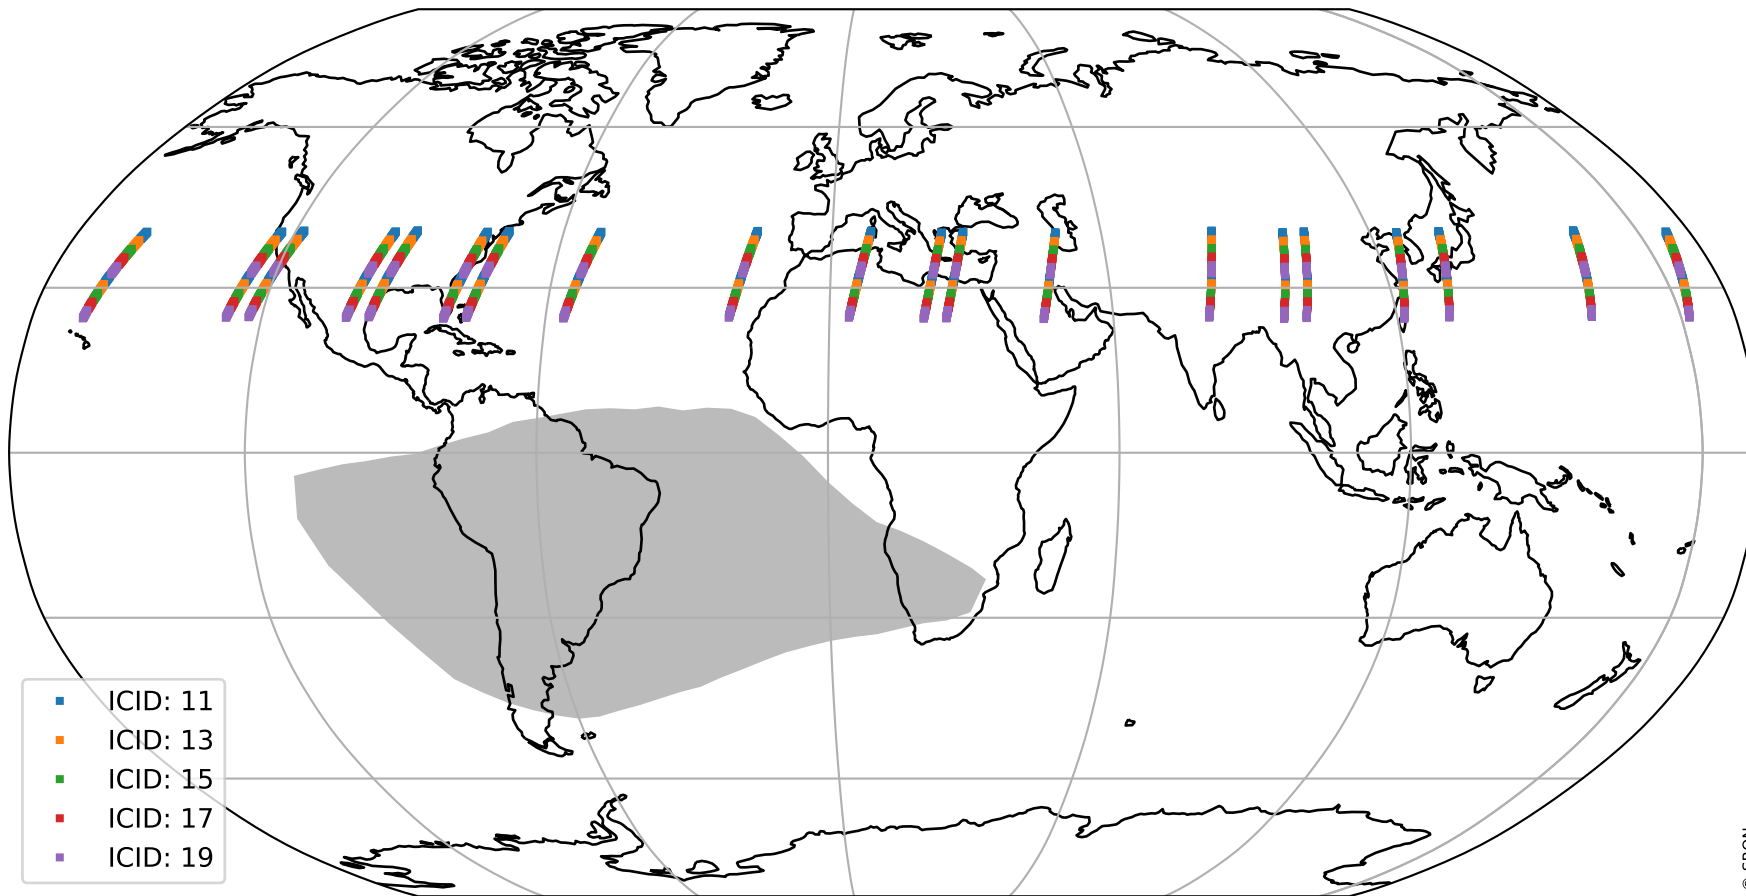

Tropomi SWIR offset (official)

orbits: 20 in [31852, 31897]
coverage: 2023-12-06 / 2023-12-09
median: 0.52603 V
spread: 0.035914 V
created: 2023-12-11T05:21:33Z

value detector map

Tropomi SWIR offset (official)

orbits: 20 in [31852, 31897]
coverage: 2023-12-06 / 2023-12-09
median: 27.843 μV
spread: 14.273 μV
created: 2023-12-11T05:21:33Z

Tropomi SWIR offset (official)

orbits: 20 in [31852, 31897]
coverage: 2023-12-06 / 2023-12-09
median: 0.011971 mV
spread: 0.41799 mV
created: 2023-12-11T05:21:34Z

value compared with SWIR offset CKD

Tropomi SWIR offset (official) ground-tracks of Sentinel-5P

orbits: 20 in [31852, 31897]
coverage: 2023-12-06 / 2023-12-09
created: 2023-12-11T05:21:34Z

Tropomi SWIR offset (official)

orbits: [2827, 31897]
coverage: 2018-04-30 / 2023-12-09
created: 2023-12-11T05:21:35Z

trend of detector median & temperatures