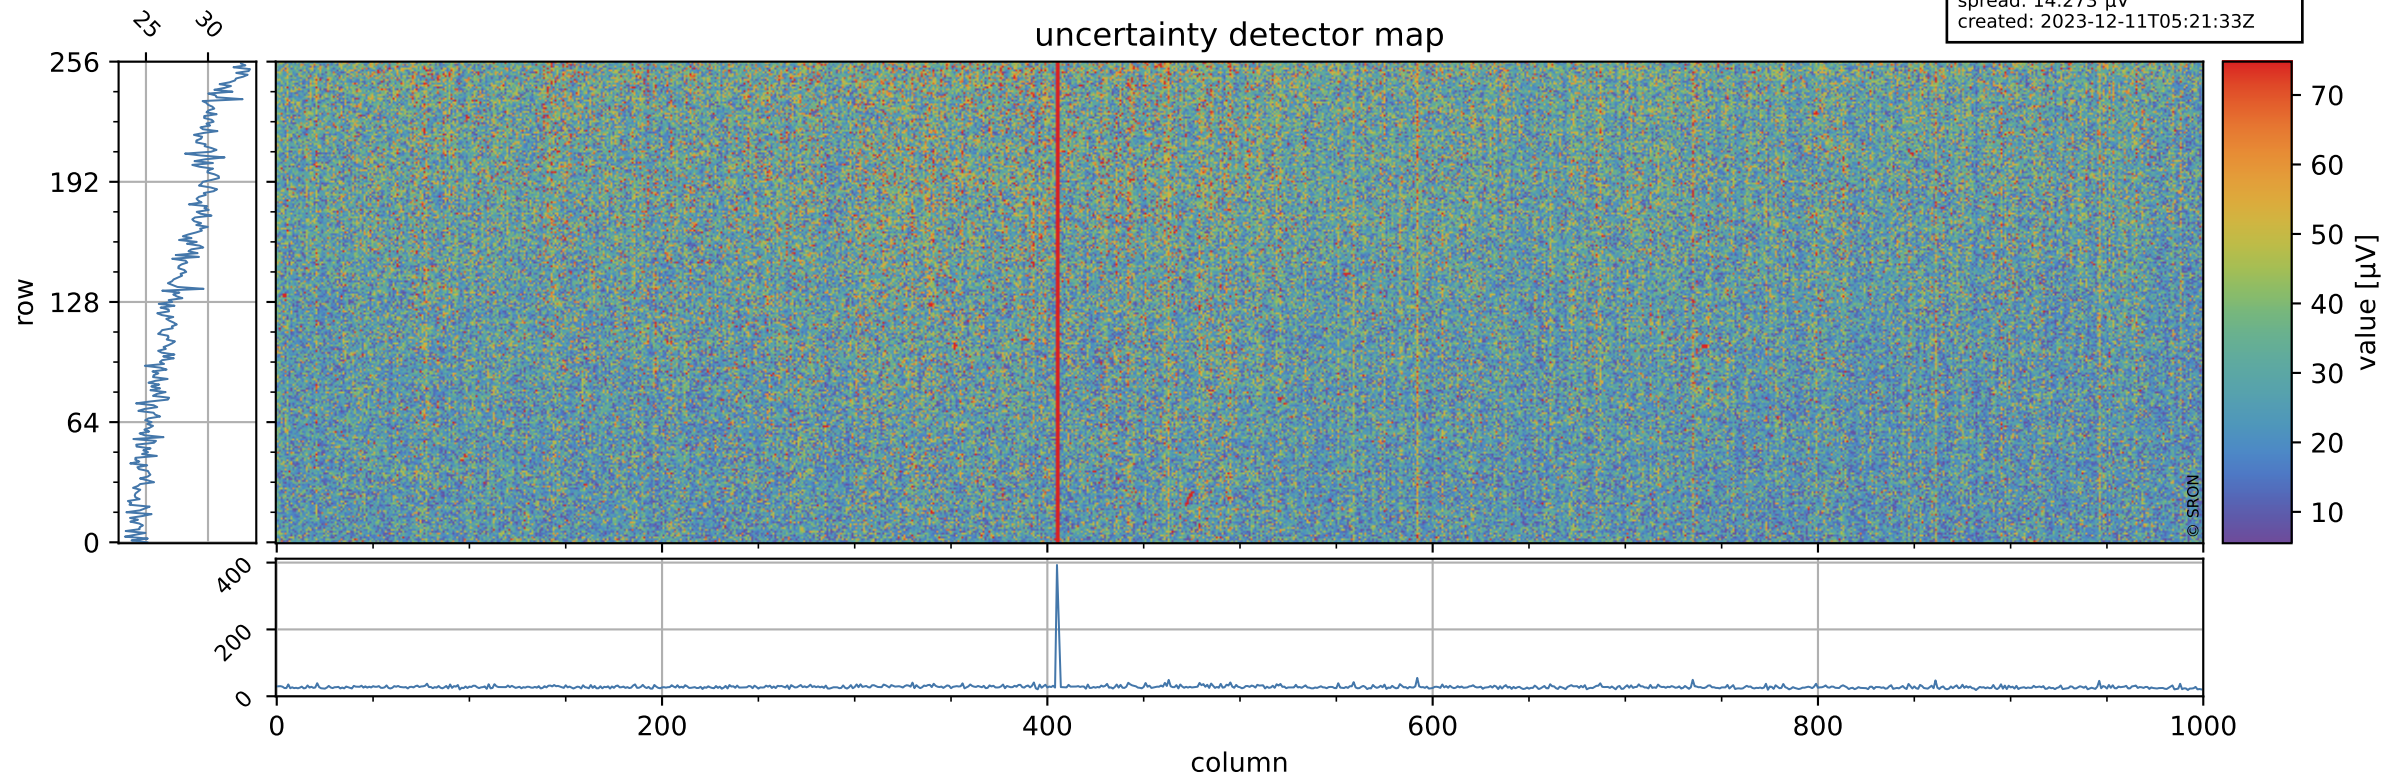

Tropomi SWIR offset (official)

orbits: 20 in [31852, 31897]
coverage: 2023-12-06 / 2023-12-09
median: 0.52603 V
spread: 0.035914 V
created: 2023-12-11T05:21:33Z

value detector map

Tropomi SWIR offset (official)

orbits: 20 in [31852, 31897]
coverage: 2023-12-06 / 2023-12-09
median: 27.843 μV
spread: 14.273 μV
created: 2023-12-11T05:21:33Z

Tropomi SWIR offset (official)

orbits: 20 in [31852, 31897]
coverage: 2023-12-06 / 2023-12-09
median: 0.011971 mV
spread: 0.41799 mV
created: 2023-12-11T05:21:34Z

value compared with SWIR offset CKD

Tropomi SWIR offset (official) ground-tracks of Sentinel-5P

orbits: 20 in [31852, 31897]
coverage: 2023-12-06 / 2023-12-09
created: 2023-12-11T05:21:34Z

Tropomi SWIR offset (official)

orbits: [2827, 31897]
coverage: 2018-04-30 / 2023-12-09
created: 2023-12-11T05:21:35Z

trend of detector median & temperatures