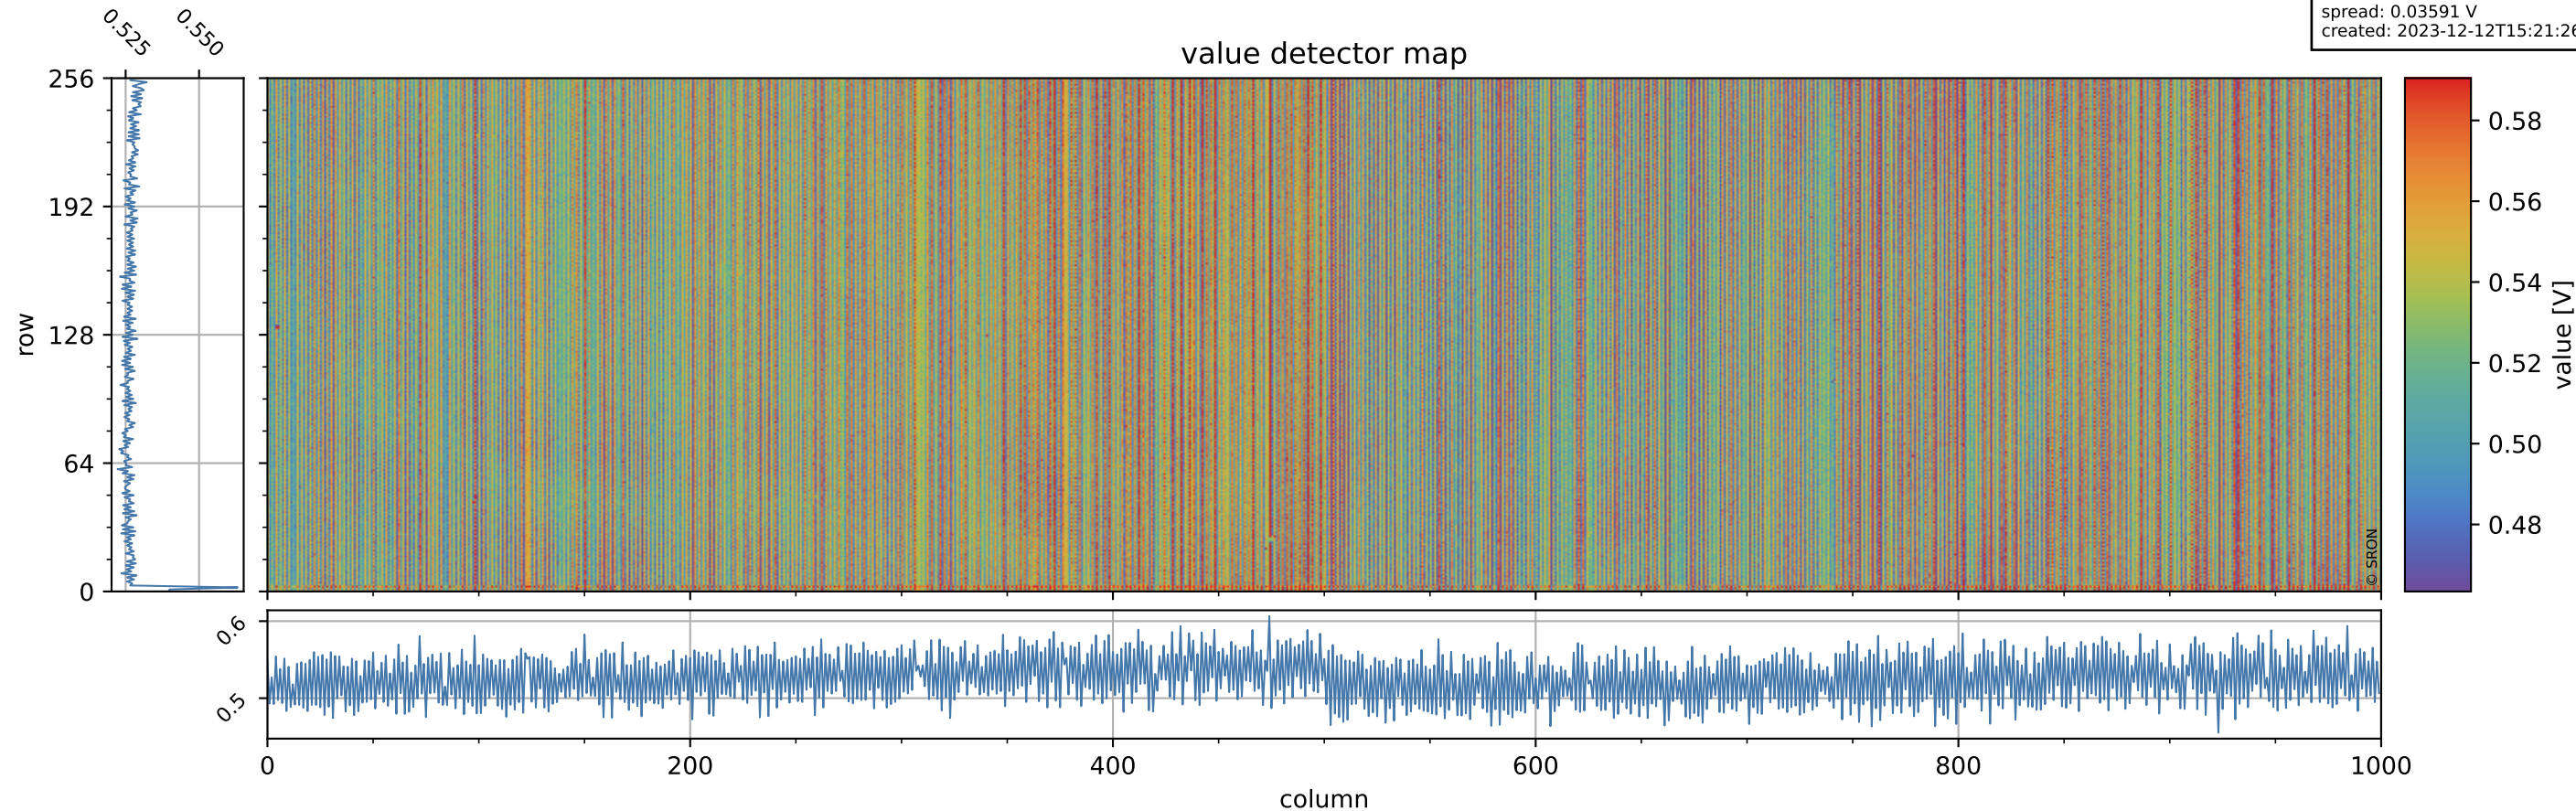

Tropomi SWIR offset (official)

orbits: 20 in [31882, 31927]
coverage: 2023-12-08 / 2023-12-11
median: 0.52604 V
spread: 0.03591 V
created: 2023-12-12T15:21:26Z

value detector map

Tropomi SWIR offset (official)

orbits: 20 in [31882, 31927]
coverage: 2023-12-08 / 2023-12-11
median: 27.917 μV
spread: 14.343 μV
created: 2023-12-12T15:21:26Z

uncertainty detector map

Tropomi SWIR offset (official)

orbits: 20 in [31882, 31927]
coverage: 2023-12-08 / 2023-12-11
median: 0.018398 mV
spread: 0.4174 mV
created: 2023-12-12T15:21:26Z

value compared with SWIR offset CKD

Tropomi SWIR offset (official)

orbits: 20 in [31882, 31927]
coverage: 2023-12-08 / 2023-12-11
created: 2023-12-12T15:21:27Z

ground-tracks of Sentinel-5P

Tropomi SWIR offset (official)

orbits: 20 in [31882, 31927]
coverage: 2023-12-08 / 2023-12-11
created: 2023-12-12T15:21:27Z

trend of detector median & temperatures