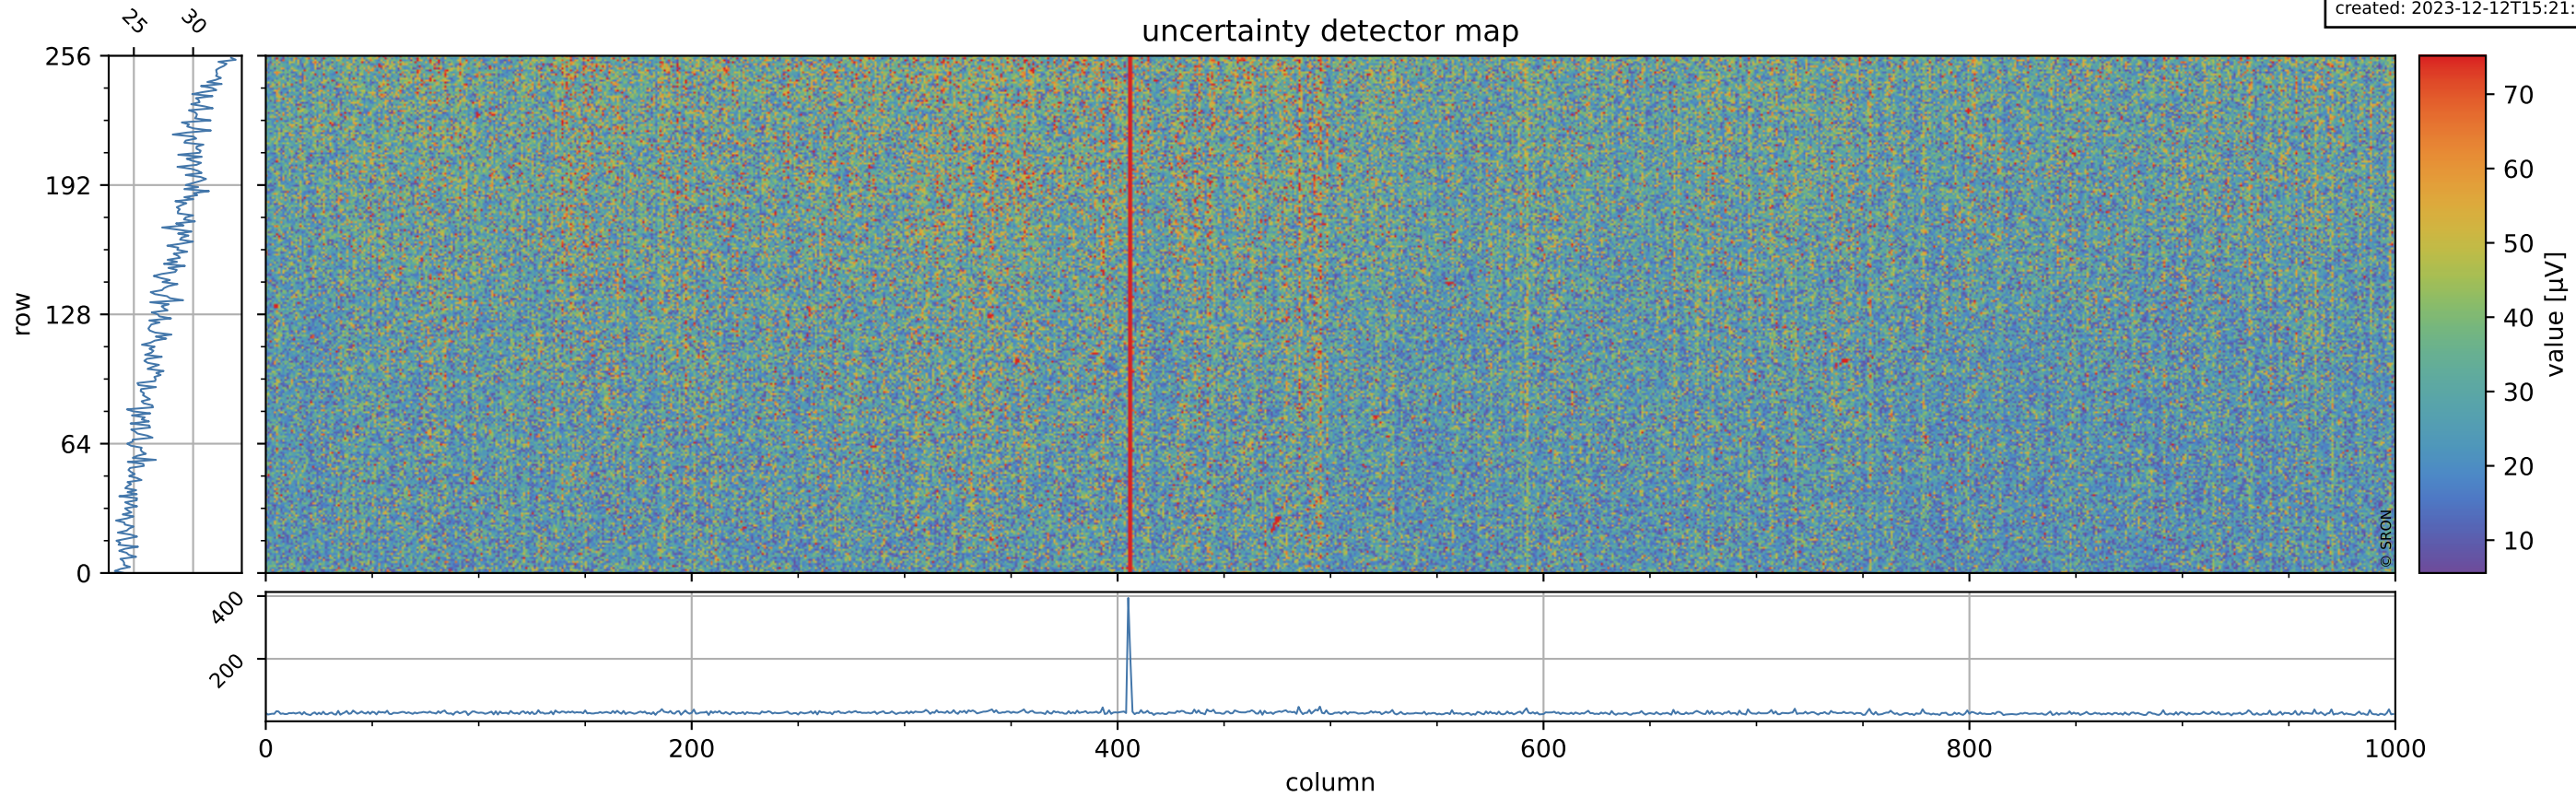

Tropomi SWIR offset (official)

orbits: 20 in [31882, 31927]
coverage: 2023-12-08 / 2023-12-11
median: 0.52604 V
spread: 0.03591 V
created: 2023-12-12T15:21:26Z

value detector map

Tropomi SWIR offset (official)

orbits: 20 in [31882, 31927]
coverage: 2023-12-08 / 2023-12-11
median: 27.917 μV
spread: 14.343 μV
created: 2023-12-12T15:21:26Z

uncertainty detector map

Tropomi SWIR offset (official)

orbits: 20 in [31882, 31927]
coverage: 2023-12-08 / 2023-12-11
median: 0.018398 mV
spread: 0.4174 mV
created: 2023-12-12T15:21:26Z

value compared with SWIR offset CKD

Tropomi SWIR offset (official)

orbits: 20 in [31882, 31927]
coverage: 2023-12-08 / 2023-12-11
created: 2023-12-12T15:21:27Z

ground-tracks of Sentinel-5P

Tropomi SWIR offset (official)

orbits: 20 in [31882, 31927]
coverage: 2023-12-08 / 2023-12-11
created: 2023-12-12T15:21:27Z

trend of detector median & temperatures