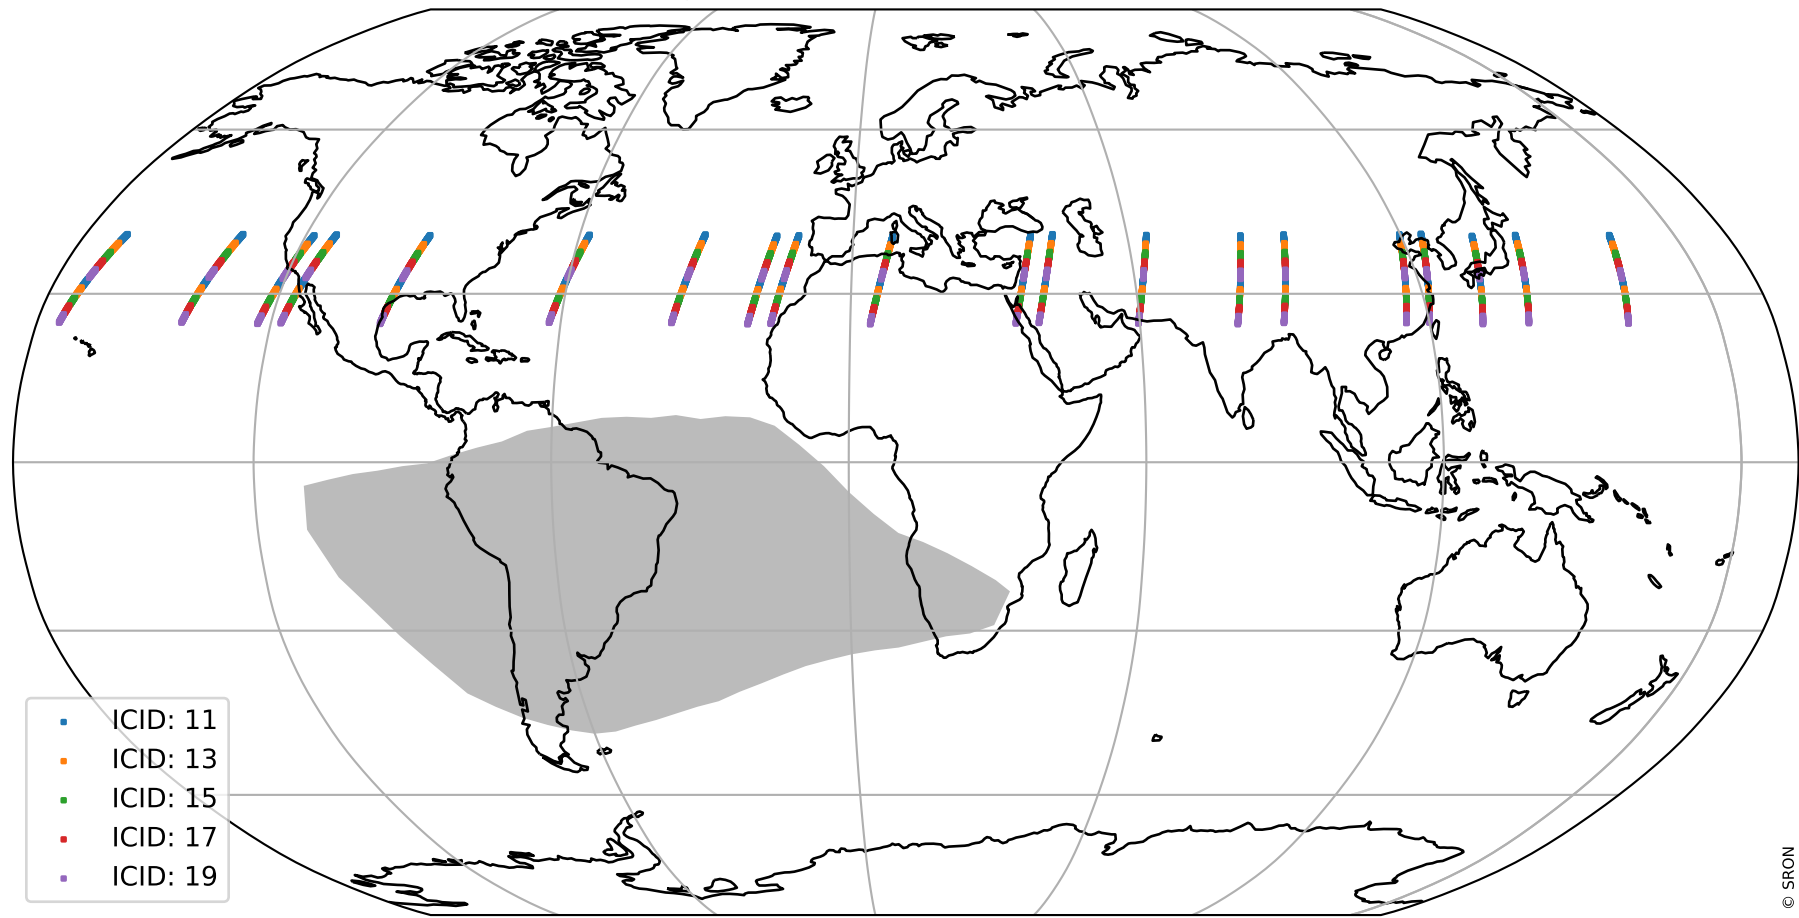

Tropomi SWIR offset (official)

orbits: 20 in [31882, 31927]
coverage: 2023-12-08 / 2023-12-11
median: 0.52604 V
spread: 0.03591 V
created: 2023-12-12T15:21:26Z

value detector map

Tropomi SWIR offset (official)

orbits: 20 in [31882, 31927]
coverage: 2023-12-08 / 2023-12-11
median: 27.917 μV
spread: 14.343 μV
created: 2023-12-12T15:21:26Z

uncertainty detector map

Tropomi SWIR offset (official)

orbits: 20 in [31882, 31927]
coverage: 2023-12-08 / 2023-12-11
median: 0.018398 mV
spread: 0.4174 mV
created: 2023-12-12T15:21:26Z

value compared with SWIR offset CKD

Tropomi SWIR offset (official)

orbits: 20 in [31882, 31927]
coverage: 2023-12-08 / 2023-12-11
created: 2023-12-12T15:21:27Z

ground-tracks of Sentinel-5P

Tropomi SWIR offset (official)

orbits: 20 in [31882, 31927]
coverage: 2023-12-08 / 2023-12-11
created: 2023-12-12T15:21:27Z

trend of detector median & temperatures