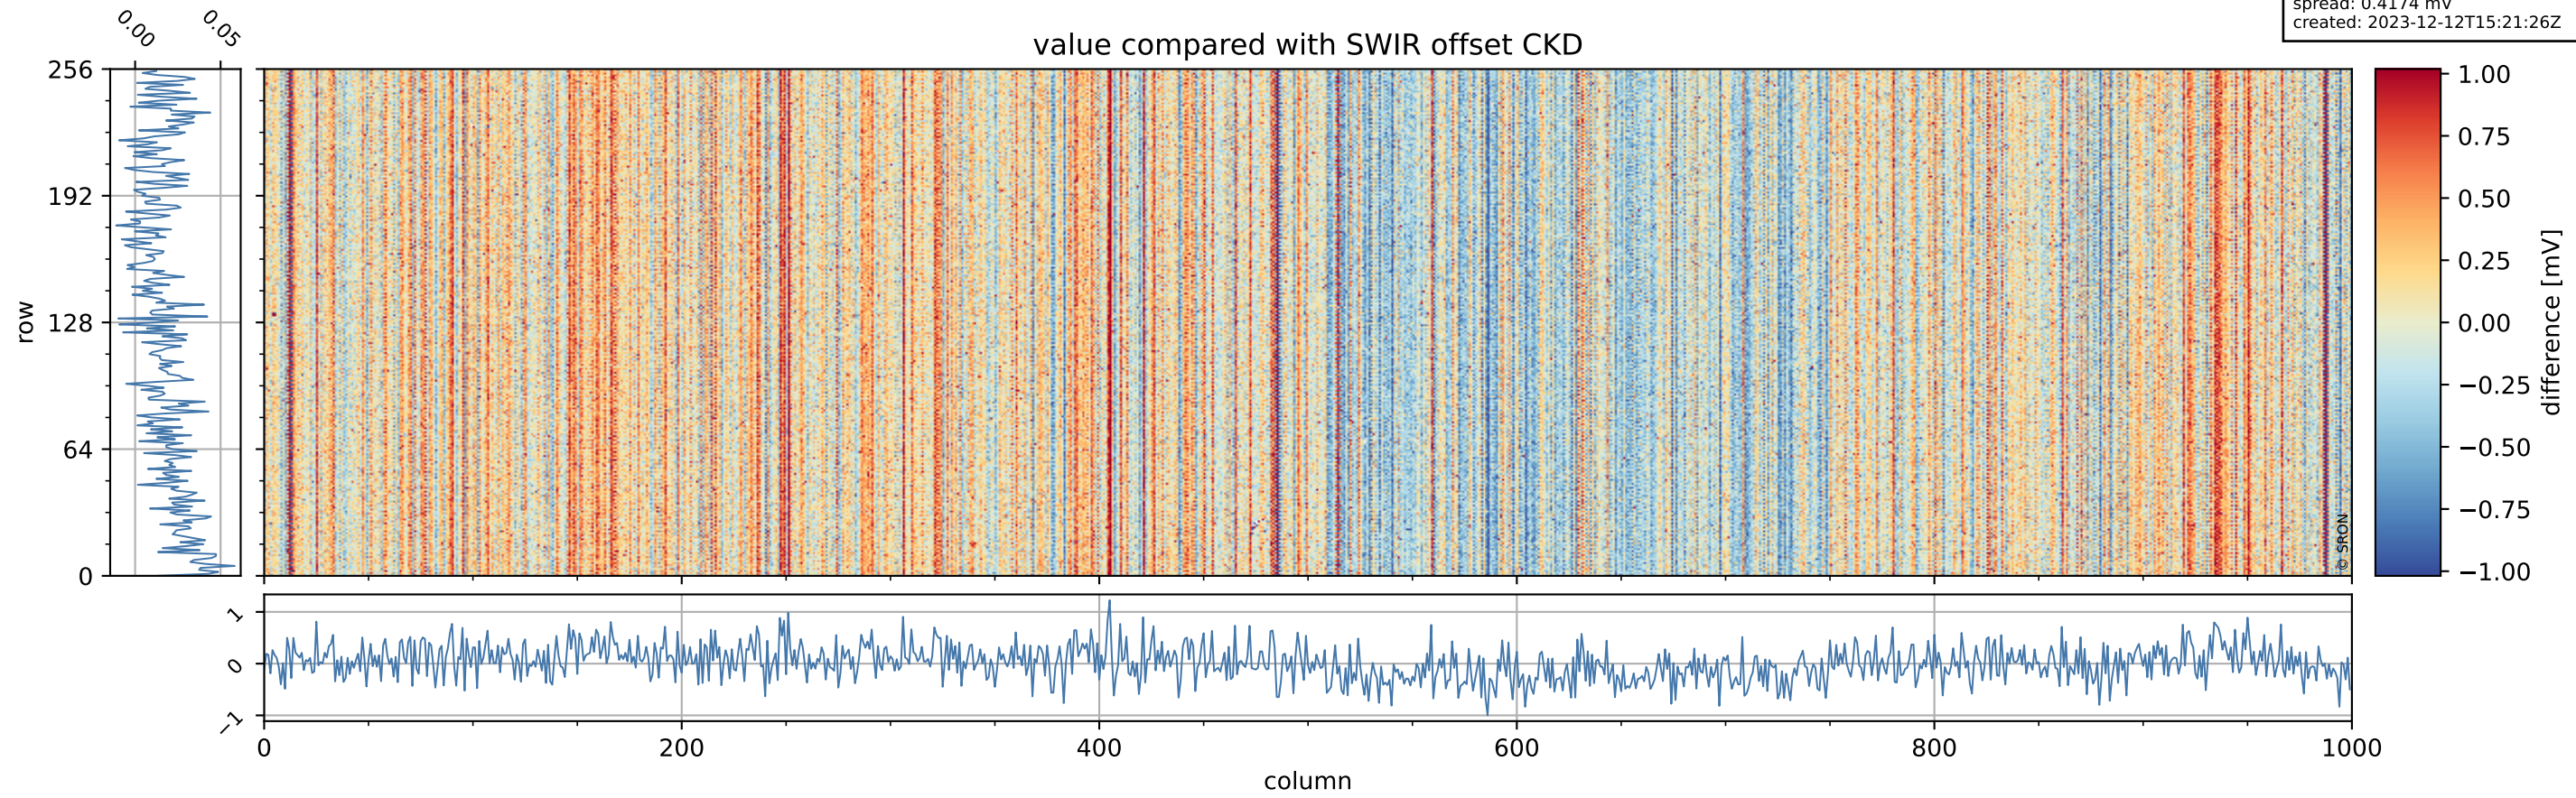

Tropomi SWIR offset (official)

orbits: 20 in [31882, 31927]
coverage: 2023-12-08 / 2023-12-11
median: 0.52604 V
spread: 0.03591 V
created: 2023-12-12T15:21:26Z

value detector map

Tropomi SWIR offset (official)

orbits: 20 in [31882, 31927]
coverage: 2023-12-08 / 2023-12-11
median: 27.917 μV
spread: 14.343 μV
created: 2023-12-12T15:21:26Z

uncertainty detector map

Tropomi SWIR offset (official)

orbits: 20 in [31882, 31927]
coverage: 2023-12-08 / 2023-12-11
median: 0.018398 mV
spread: 0.4174 mV
created: 2023-12-12T15:21:26Z

value compared with SWIR offset CKD

Tropomi SWIR offset (official)

orbits: 20 in [31882, 31927]
coverage: 2023-12-08 / 2023-12-11
created: 2023-12-12T15:21:27Z

ground-tracks of Sentinel-5P

Tropomi SWIR offset (official)

orbits: 20 in [31882, 31927]
coverage: 2023-12-08 / 2023-12-11
created: 2023-12-12T15:21:27Z

trend of detector median & temperatures