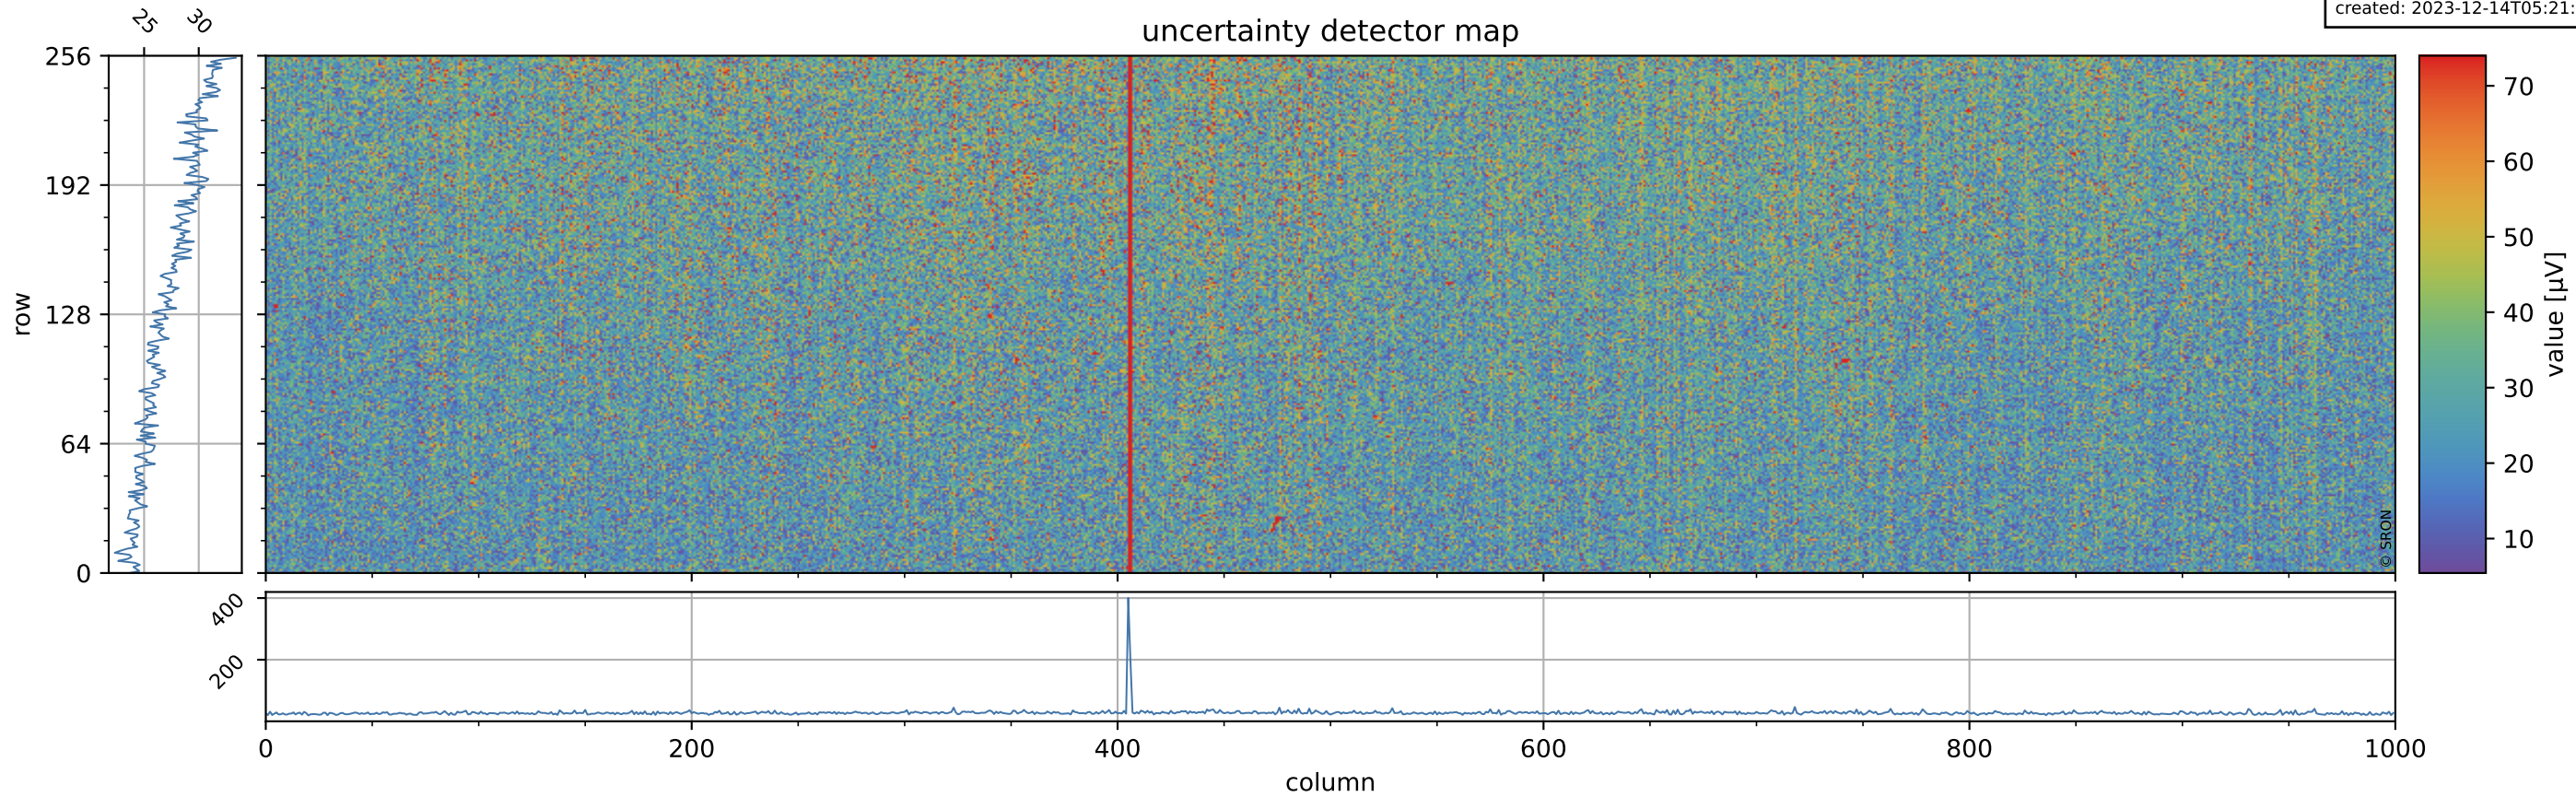

Tropomi SWIR offset (official)

orbits: 20 in [31912, 31957]
coverage: 2023-12-10 / 2023-12-13
median: 0.52604 V
spread: 0.03591 V
created: 2023-12-14T05:21:21Z

value detector map

Tropomi SWIR offset (official)

orbits: 20 in [31912, 31957]
coverage: 2023-12-10 / 2023-12-13
median: 27.506 μV
spread: 14.132 μV
created: 2023-12-14T05:21:21Z

uncertainty detector map

Tropomi SWIR offset (official)

orbits: 20 in [31912, 31957]
coverage: 2023-12-10 / 2023-12-13
median: 0.029555 mV
spread: 0.4197 mV
created: 2023-12-14T05:21:22Z

value compared with SWIR offset CKD

Tropomi SWIR offset (official)

orbits: 20 in [31912, 31957]
coverage: 2023-12-10 / 2023-12-13
created: 2023-12-14T05:21:22Z

ground-tracks of Sentinel-5P

- ICID: 11
- ICID: 13
- ICID: 15
- ICID: 17
- ICID: 19

Tropomi SWIR offset (official)

orbits: 20 in [31912, 31957]
coverage: 2023-12-10 / 2023-12-13
created: 2023-12-14T05:21:22Z

trend of detector median & temperatures