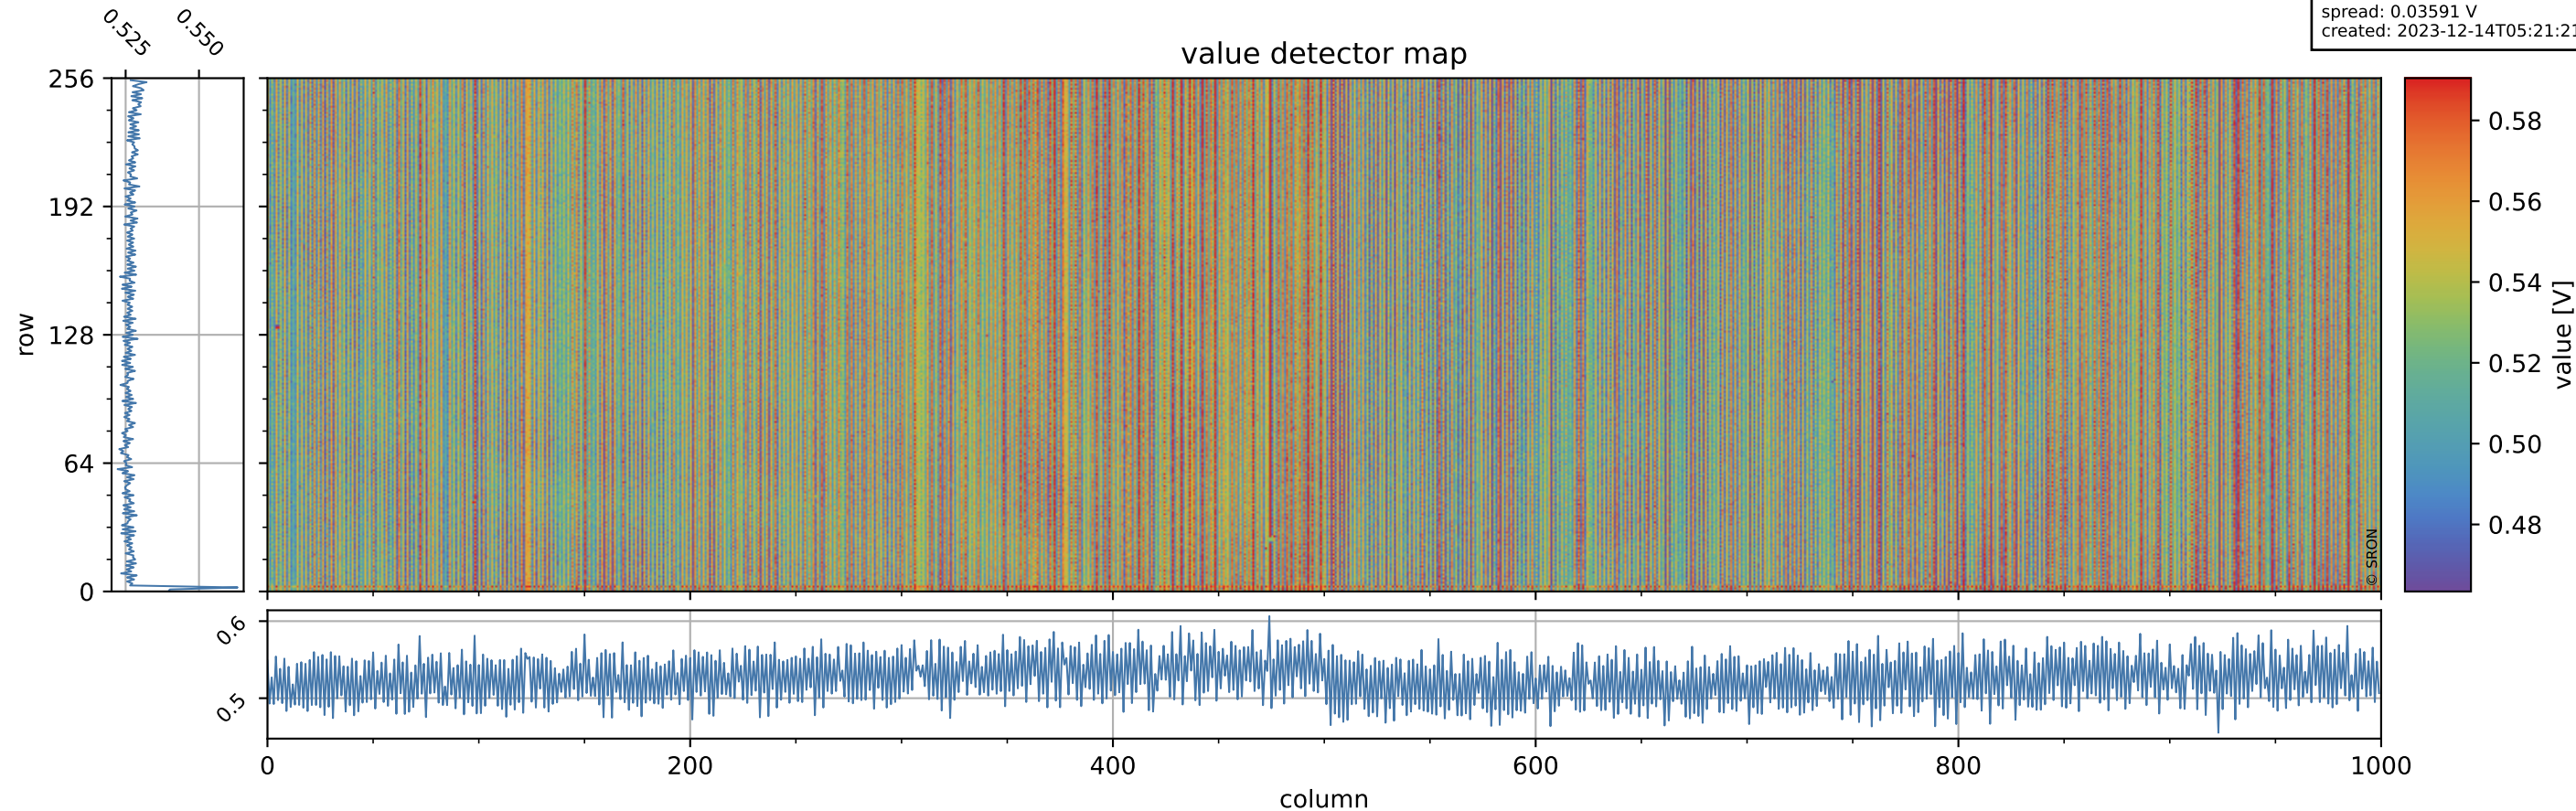

Tropomi SWIR offset (official)

orbits: 20 in [31912, 31957]
coverage: 2023-12-10 / 2023-12-13
median: 0.52604 V
spread: 0.03591 V
created: 2023-12-14T05:21:21Z

value detector map

Tropomi SWIR offset (official)

orbits: 20 in [31912, 31957]
coverage: 2023-12-10 / 2023-12-13
median: 27.506 μV
spread: 14.132 μV
created: 2023-12-14T05:21:21Z

uncertainty detector map

Tropomi SWIR offset (official)

orbits: 20 in [31912, 31957]
coverage: 2023-12-10 / 2023-12-13
median: 0.029555 mV
spread: 0.4197 mV
created: 2023-12-14T05:21:22Z

value compared with SWIR offset CKD

Tropomi SWIR offset (official)

orbits: 20 in [31912, 31957]
coverage: 2023-12-10 / 2023-12-13
created: 2023-12-14T05:21:22Z

ground-tracks of Sentinel-5P

- ICID: 11
- ICID: 13
- ICID: 15
- ICID: 17
- ICID: 19

Tropomi SWIR offset (official)

orbits: 20 in [31912, 31957]
coverage: 2023-12-10 / 2023-12-13
created: 2023-12-14T05:21:22Z

trend of detector median & temperatures