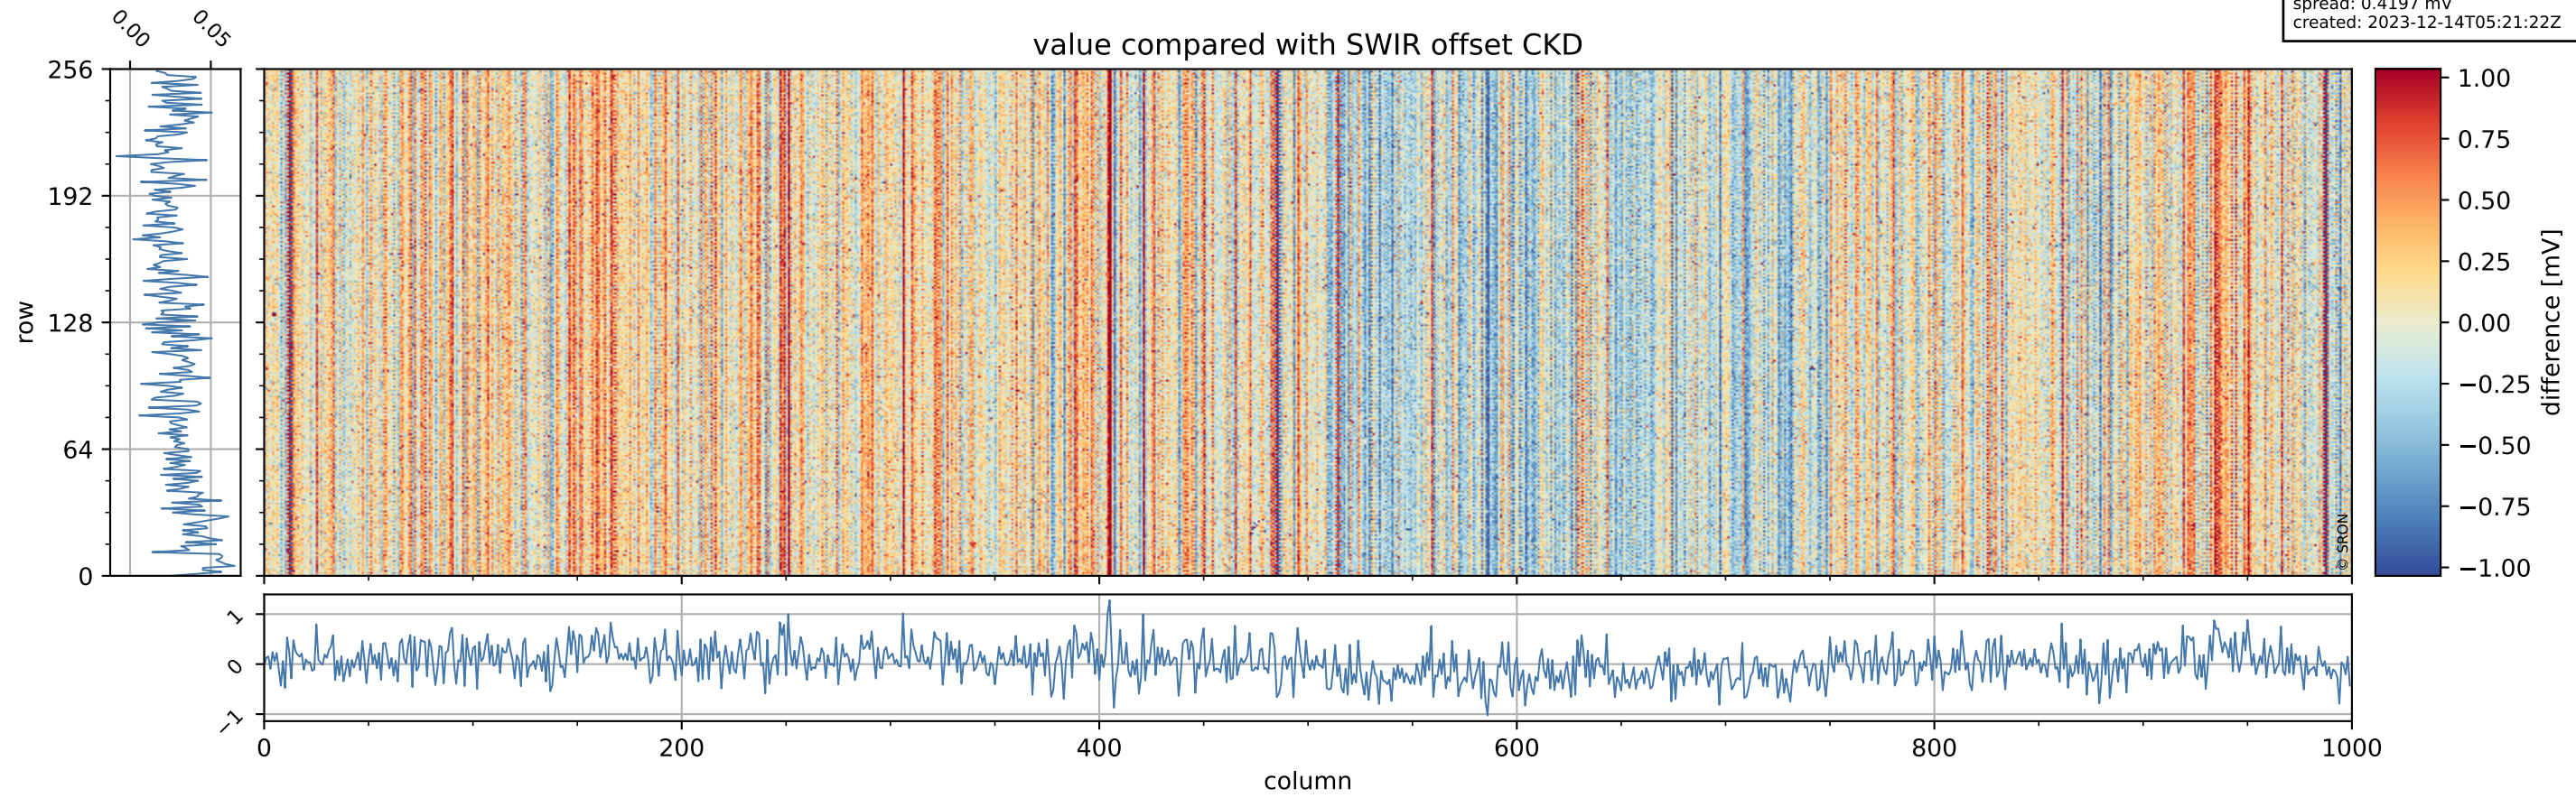

Tropomi SWIR offset (official)

orbits: 20 in [31912, 31957]
coverage: 2023-12-10 / 2023-12-13
median: 0.52604 V
spread: 0.03591 V
created: 2023-12-14T05:21:21Z

value detector map

Tropomi SWIR offset (official)

orbits: 20 in [31912, 31957]
coverage: 2023-12-10 / 2023-12-13
median: 27.506 μV
spread: 14.132 μV
created: 2023-12-14T05:21:21Z

uncertainty detector map

Tropomi SWIR offset (official)

orbits: 20 in [31912, 31957]
coverage: 2023-12-10 / 2023-12-13
median: 0.029555 mV
spread: 0.4197 mV
created: 2023-12-14T05:21:22Z

value compared with SWIR offset CKD

Tropomi SWIR offset (official)

orbits: 20 in [31912, 31957]
coverage: 2023-12-10 / 2023-12-13
created: 2023-12-14T05:21:22Z

ground-tracks of Sentinel-5P

- ICID: 11
- ICID: 13
- ICID: 15
- ICID: 17
- ICID: 19

Tropomi SWIR offset (official)

orbits: 20 in [31912, 31957]
coverage: 2023-12-10 / 2023-12-13
created: 2023-12-14T05:21:22Z

trend of detector median & temperatures