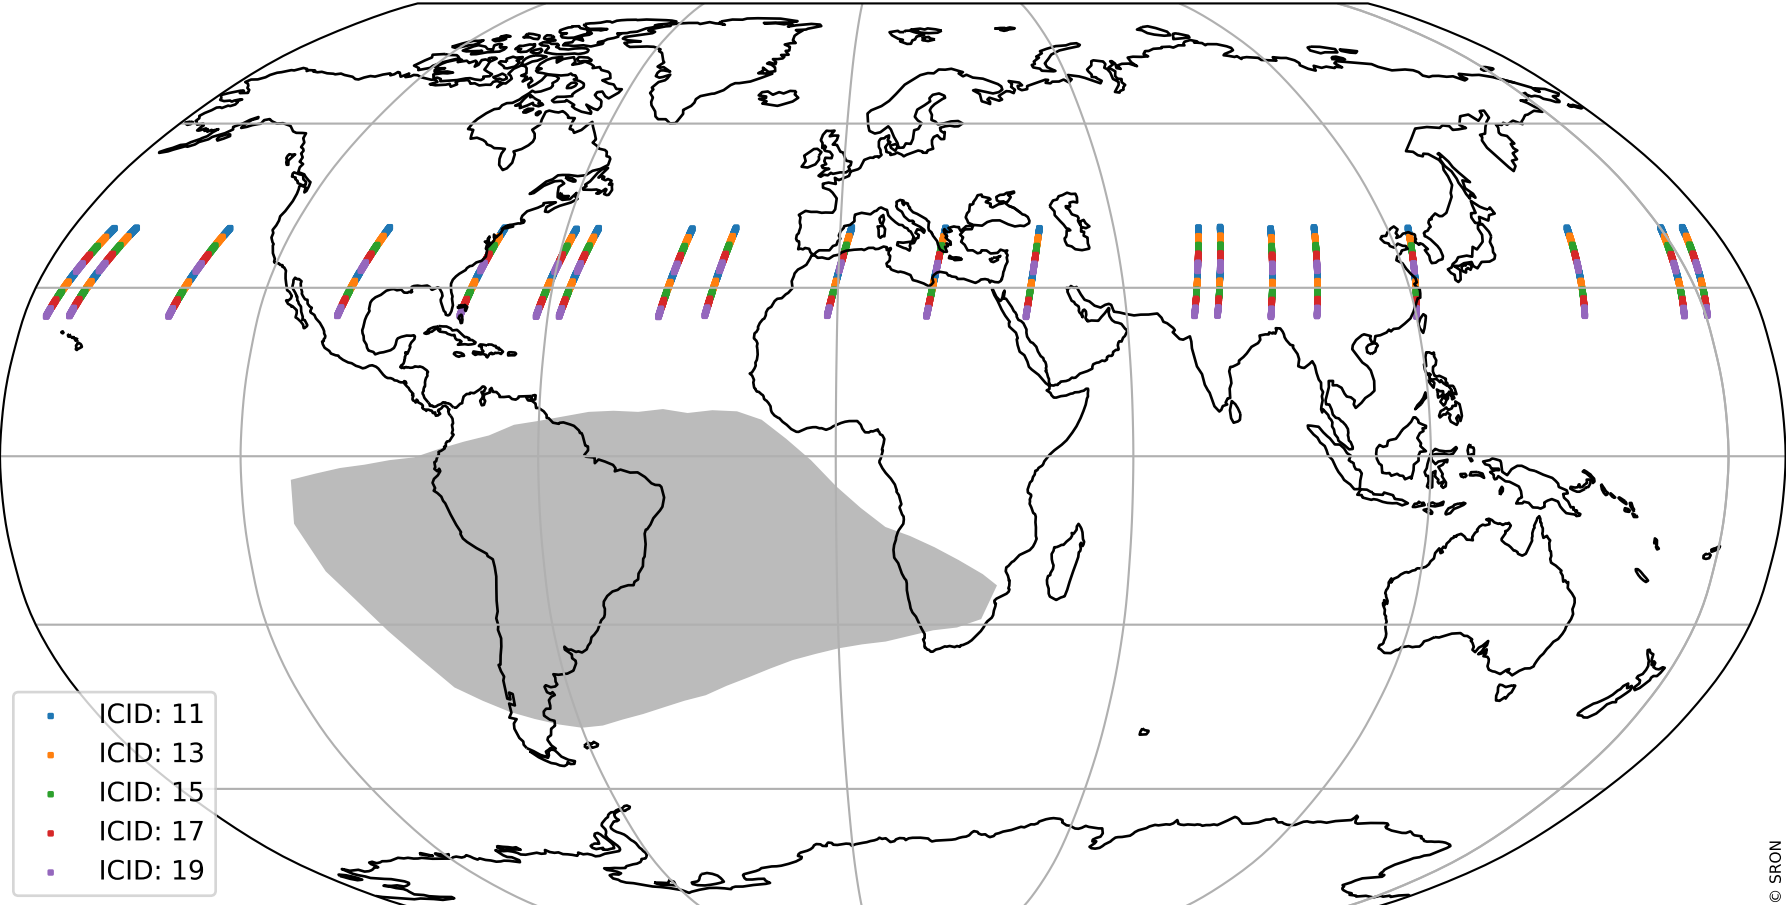

Tropomi SWIR offset (official)

orbits: 20 in [31912, 31957]
coverage: 2023-12-10 / 2023-12-13
median: 0.52604 V
spread: 0.03591 V
created: 2023-12-14T05:21:21Z

value detector map

Tropomi SWIR offset (official)

orbits: 20 in [31912, 31957]
coverage: 2023-12-10 / 2023-12-13
median: 27.506 μV
spread: 14.132 μV
created: 2023-12-14T05:21:21Z

uncertainty detector map

Tropomi SWIR offset (official)

orbits: 20 in [31912, 31957]
coverage: 2023-12-10 / 2023-12-13
median: 0.029555 mV
spread: 0.4197 mV
created: 2023-12-14T05:21:22Z

value compared with SWIR offset CKD

Tropomi SWIR offset (official)

orbits: 20 in [31912, 31957]
coverage: 2023-12-10 / 2023-12-13
created: 2023-12-14T05:21:22Z

ground-tracks of Sentinel-5P

- ICID: 11
- ICID: 13
- ICID: 15
- ICID: 17
- ICID: 19

Tropomi SWIR offset (official)

orbits: 20 in [31912, 31957]
coverage: 2023-12-10 / 2023-12-13
created: 2023-12-14T05:21:22Z

trend of detector median & temperatures