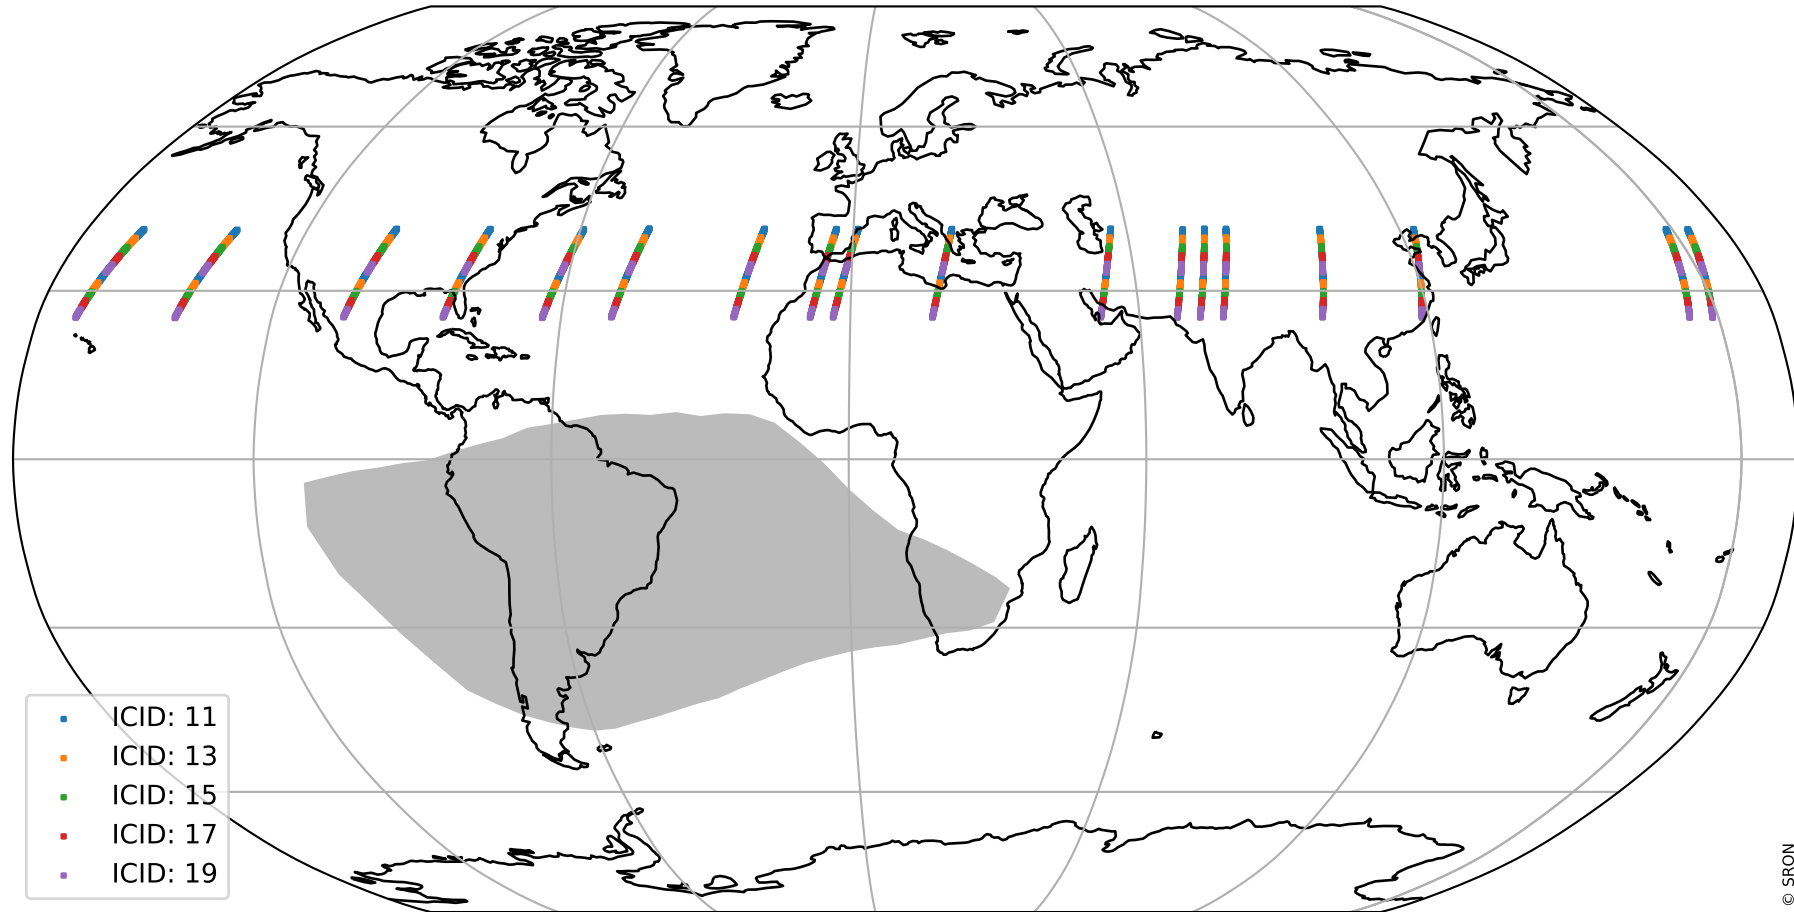

Tropomi SWIR offset (official)

orbits: 18 in [31987, 32032]
coverage: 2023-12-16 / 2023-12-19
median: 0.52605 V
spread: 0.035914 V
created: 2023-12-19T15:21:12Z

value detector map

Tropomi SWIR offset (official)

orbits: 18 in [31987, 32032]
coverage: 2023-12-16 / 2023-12-19
median: 27.955 μV
spread: 14.268 μV
created: 2023-12-19T15:21:12Z

uncertainty detector map

Tropomi SWIR offset (official)

orbits: 18 in [31987, 32032]
coverage: 2023-12-16 / 2023-12-19
median: 0.037954 mV
spread: 0.42253 mV
created: 2023-12-19T15:21:12Z

value compared with SWIR offset CKD

Tropomi SWIR offset (official)

orbits: 18 in [31987, 32032]
coverage: 2023-12-16 / 2023-12-19
created: 2023-12-19T15:21:13Z

ground-tracks of Sentinel-5P

Tropomi SWIR offset (official)

orbits: 18 in [31987, 32032]
coverage: 2023-12-16 / 2023-12-19
created: 2023-12-19T15:21:16Z

trend of detector median & temperatures