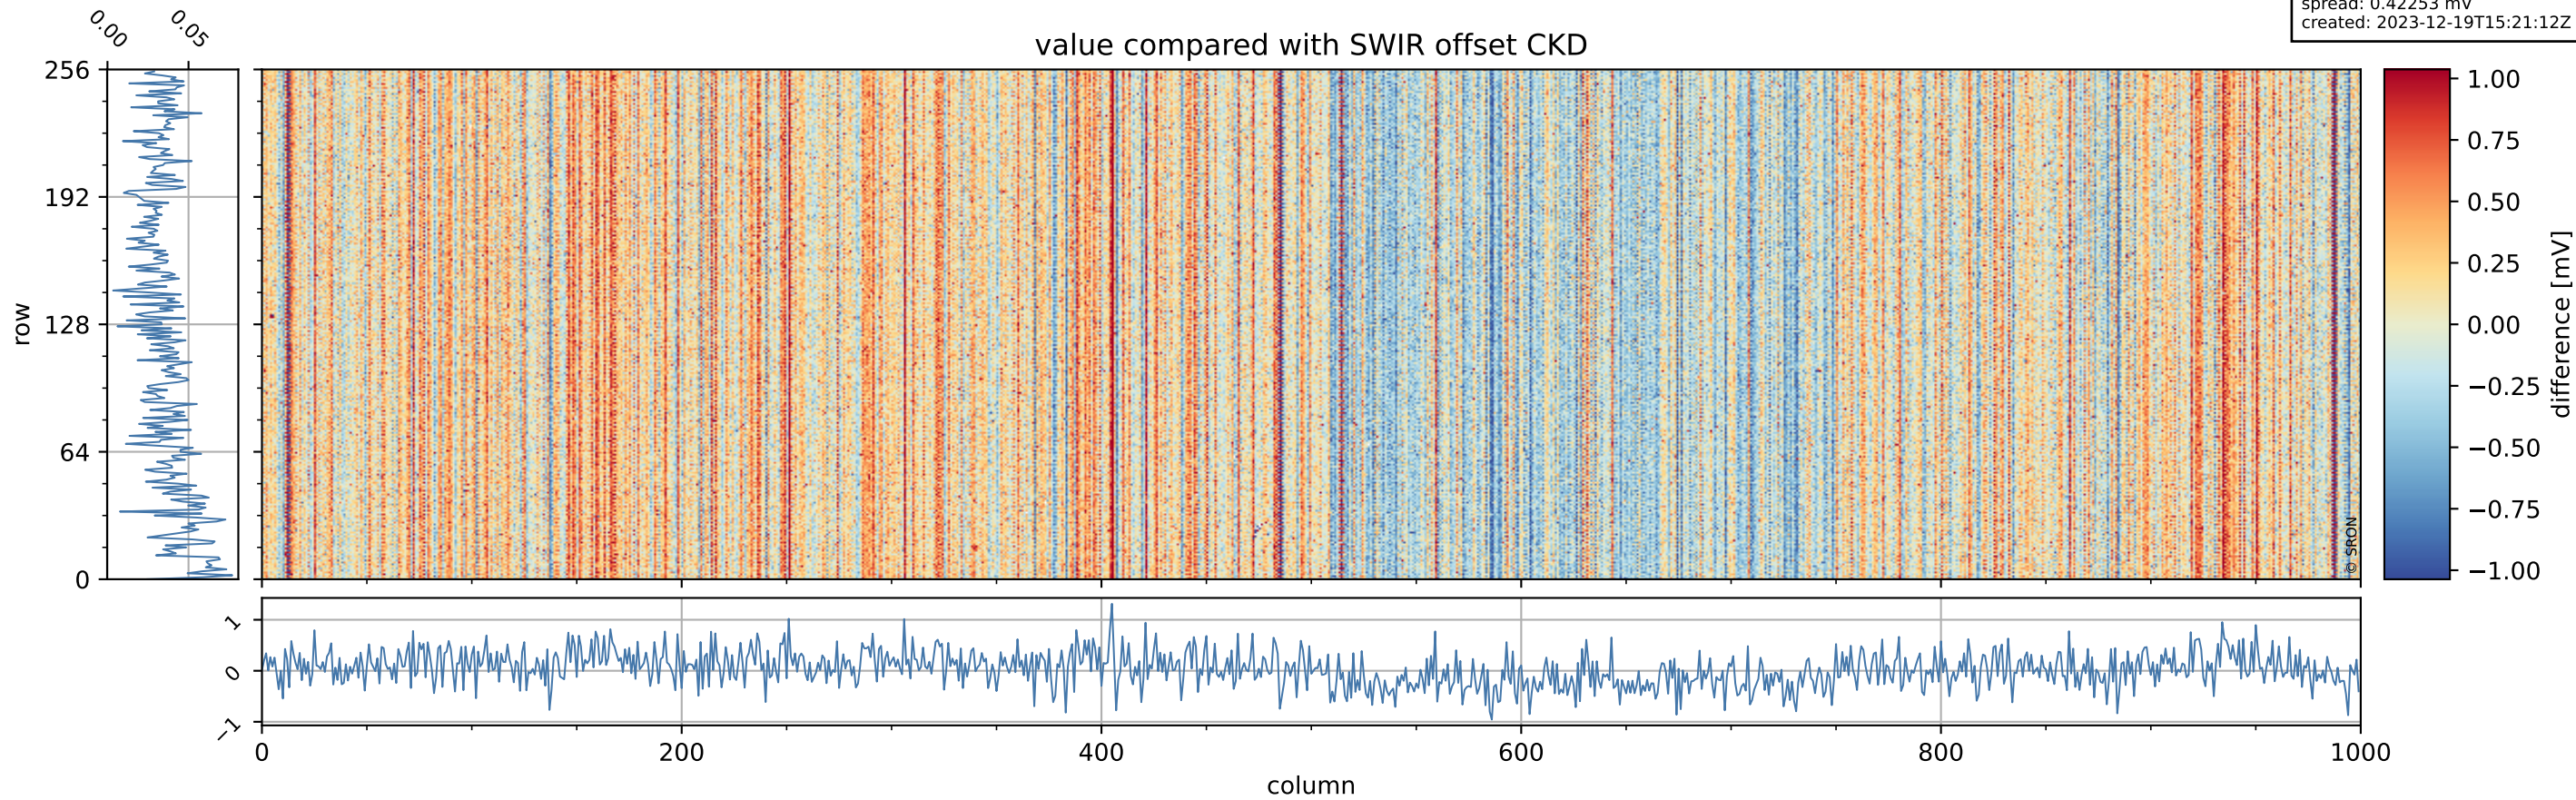

Tropomi SWIR offset (official)

orbits: 18 in [31987, 32032]
coverage: 2023-12-16 / 2023-12-19
median: 0.52605 V
spread: 0.035914 V
created: 2023-12-19T15:21:12Z

value detector map

Tropomi SWIR offset (official)

orbits: 18 in [31987, 32032]
coverage: 2023-12-16 / 2023-12-19
median: 27.955 μV
spread: 14.268 μV
created: 2023-12-19T15:21:12Z

uncertainty detector map

Tropomi SWIR offset (official)

orbits: 18 in [31987, 32032]
coverage: 2023-12-16 / 2023-12-19
median: 0.037954 mV
spread: 0.42253 mV
created: 2023-12-19T15:21:12Z

value compared with SWIR offset CKD

Tropomi SWIR offset (official)

orbits: 18 in [31987, 32032]
coverage: 2023-12-16 / 2023-12-19
created: 2023-12-19T15:21:13Z

ground-tracks of Sentinel-5P

Tropomi SWIR offset (official)

orbits: 18 in [31987, 32032]
coverage: 2023-12-16 / 2023-12-19
created: 2023-12-19T15:21:16Z

trend of detector median & temperatures