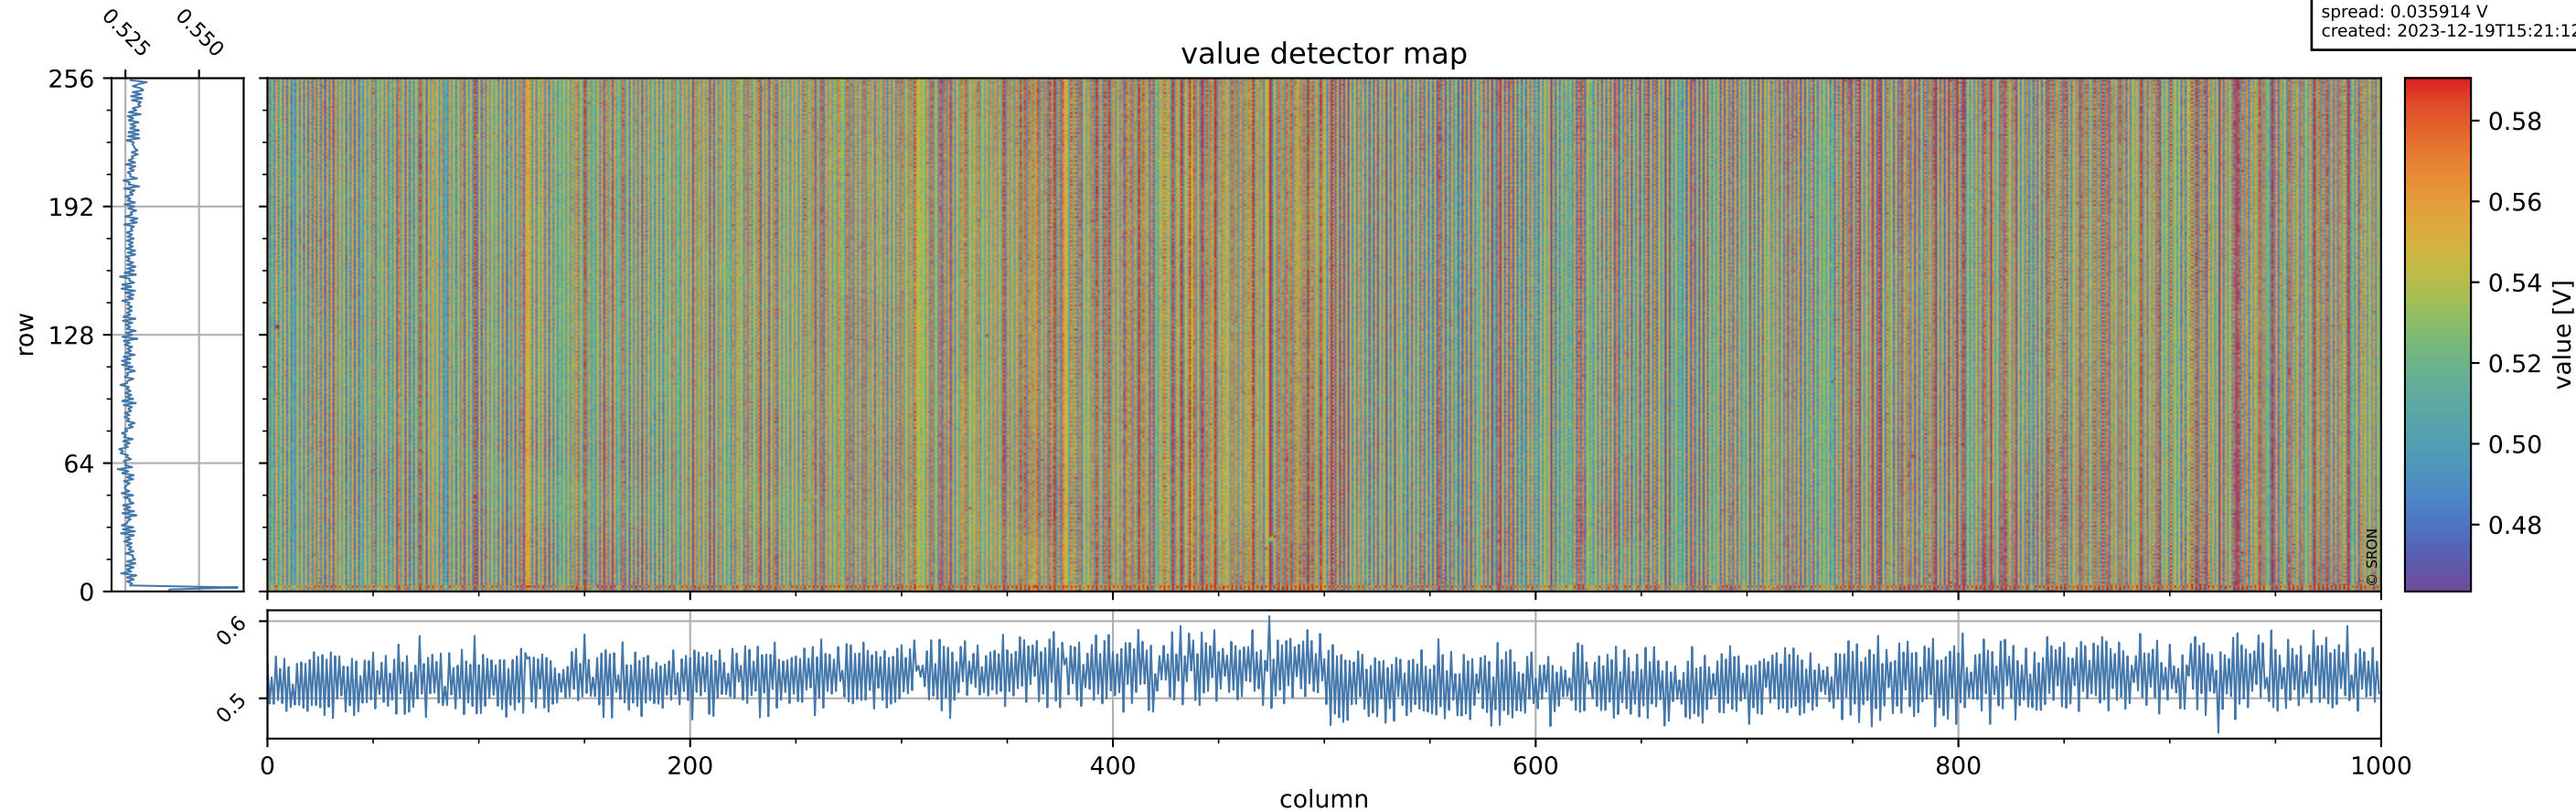

Tropomi SWIR offset (official)

orbits: 18 in [31987, 32032]
coverage: 2023-12-16 / 2023-12-19
median: 0.52605 V
spread: 0.035914 V
created: 2023-12-19T15:21:12Z

value detector map

Tropomi SWIR offset (official)

orbits: 18 in [31987, 32032]
coverage: 2023-12-16 / 2023-12-19
median: 27.955 μV
spread: 14.268 μV
created: 2023-12-19T15:21:12Z

uncertainty detector map

Tropomi SWIR offset (official)

orbits: 18 in [31987, 32032]
coverage: 2023-12-16 / 2023-12-19
median: 0.037954 mV
spread: 0.42253 mV
created: 2023-12-19T15:21:12Z

value compared with SWIR offset CKD

Tropomi SWIR offset (official)

orbits: 18 in [31987, 32032]
coverage: 2023-12-16 / 2023-12-19
created: 2023-12-19T15:21:13Z

ground-tracks of Sentinel-5P

Tropomi SWIR offset (official)

orbits: 18 in [31987, 32032]
coverage: 2023-12-16 / 2023-12-19
created: 2023-12-19T15:21:16Z

trend of detector median & temperatures