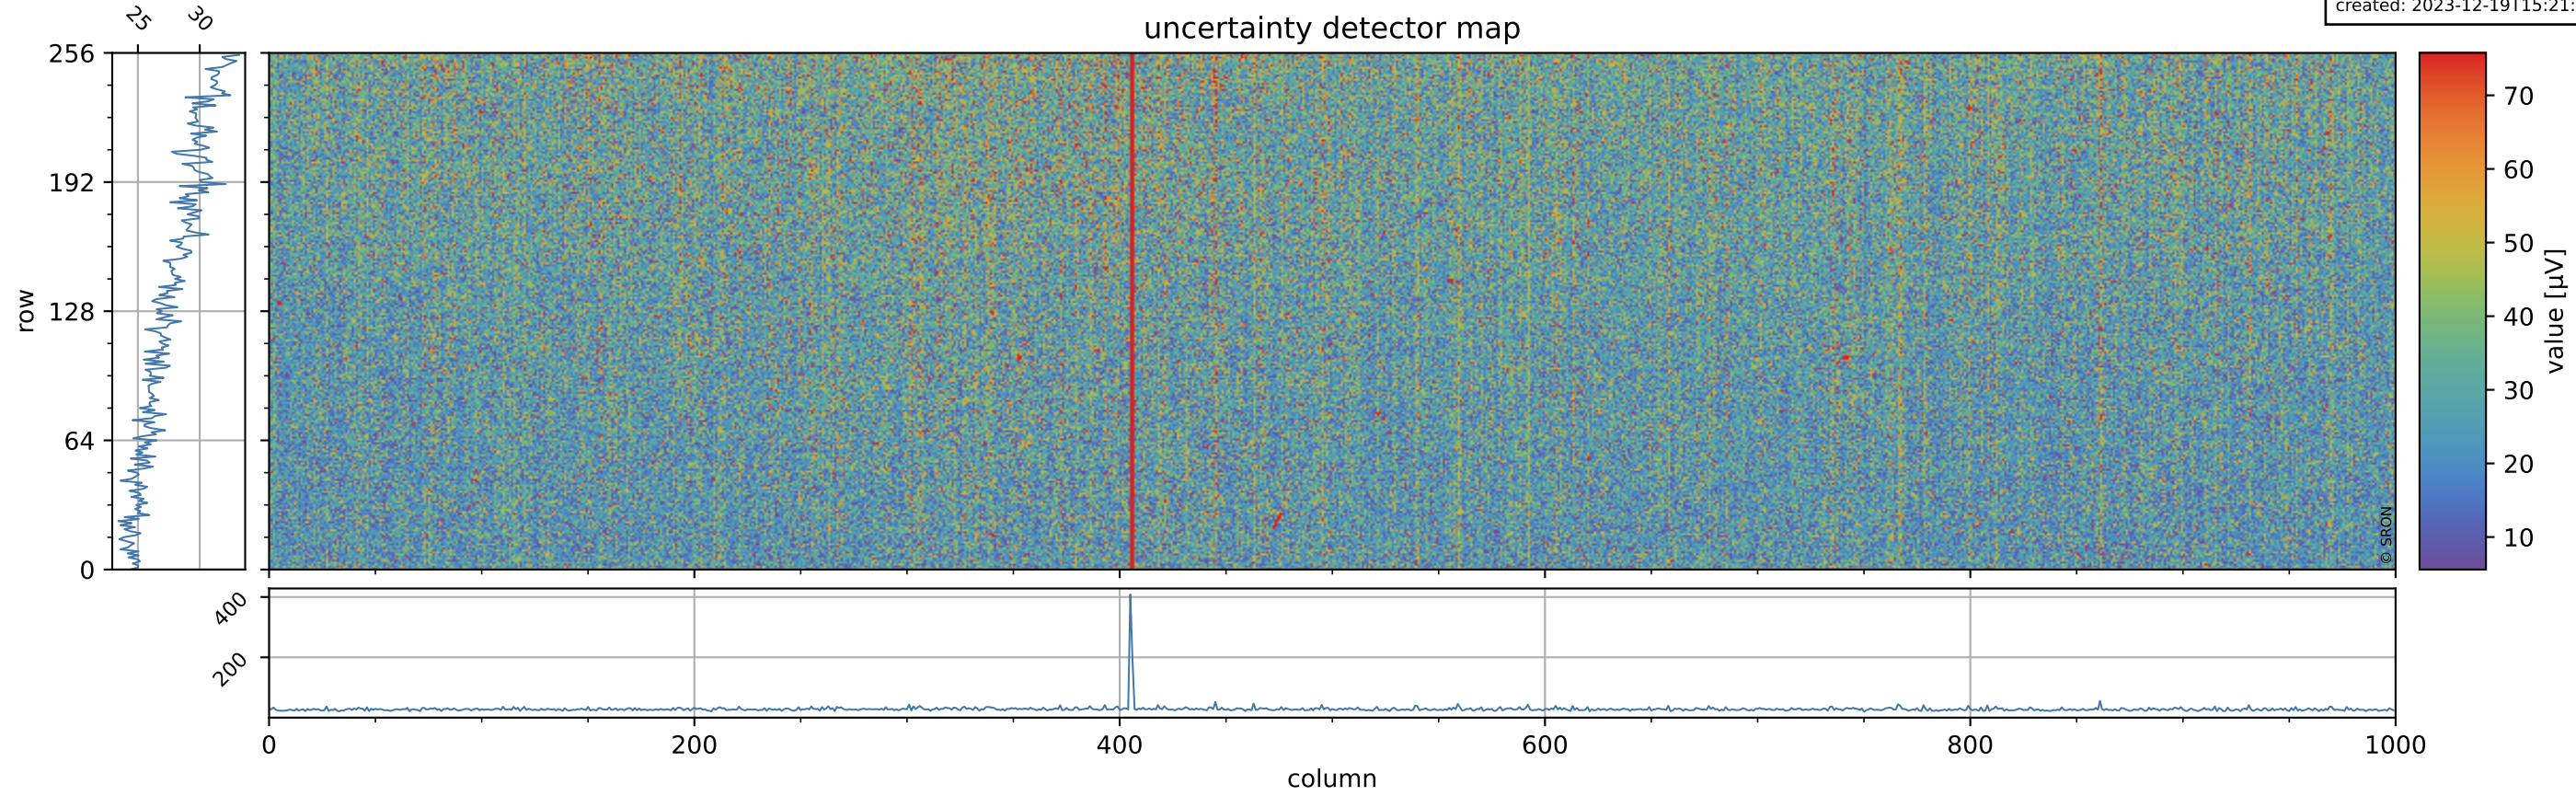

Tropomi SWIR offset (official)

orbits: 18 in [31987, 32032]
coverage: 2023-12-16 / 2023-12-19
median: 0.52605 V
spread: 0.035914 V
created: 2023-12-19T15:21:12Z

value detector map

Tropomi SWIR offset (official)

orbits: 18 in [31987, 32032]
coverage: 2023-12-16 / 2023-12-19
median: 27.955 μV
spread: 14.268 μV
created: 2023-12-19T15:21:12Z

uncertainty detector map

Tropomi SWIR offset (official)

orbits: 18 in [31987, 32032]
coverage: 2023-12-16 / 2023-12-19
median: 0.037954 mV
spread: 0.42253 mV
created: 2023-12-19T15:21:12Z

value compared with SWIR offset CKD

Tropomi SWIR offset (official)

orbits: 18 in [31987, 32032]
coverage: 2023-12-16 / 2023-12-19
created: 2023-12-19T15:21:13Z

ground-tracks of Sentinel-5P

Tropomi SWIR offset (official)

orbits: 18 in [31987, 32032]
coverage: 2023-12-16 / 2023-12-19
created: 2023-12-19T15:21:16Z

trend of detector median & temperatures