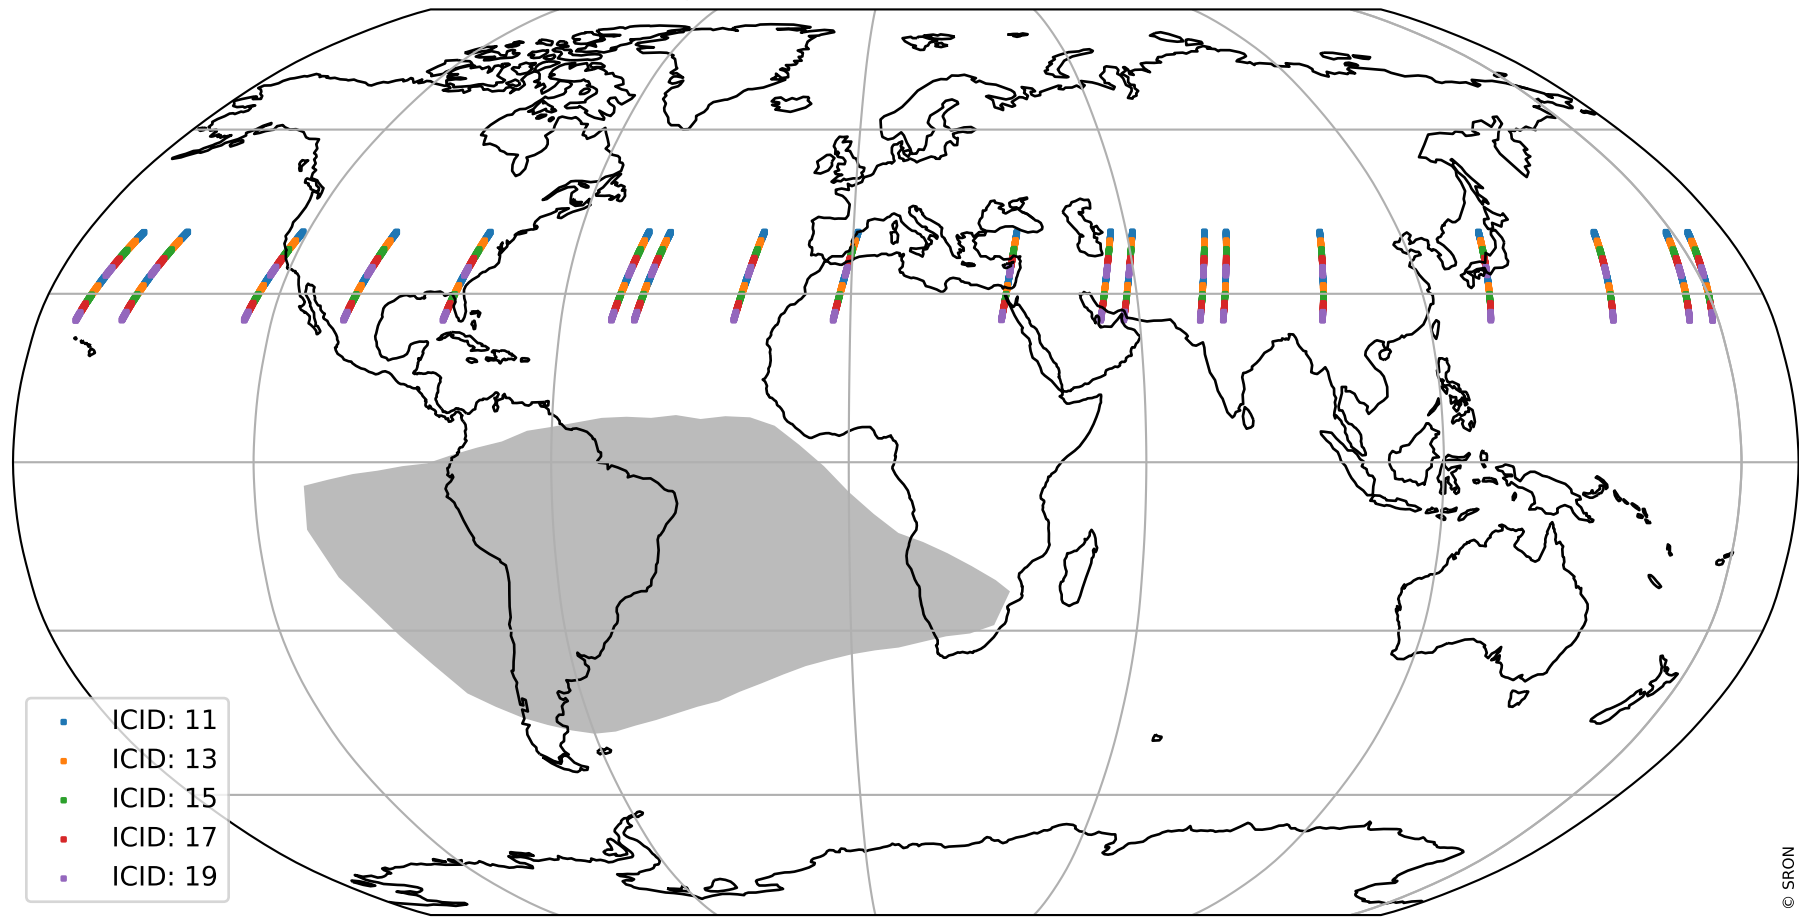

Tropomi SWIR offset (official)

orbits: 19 in [32002, 32047]
coverage: 2023-12-17 / 2023-12-20
median: 0.52606 V
spread: 0.03591 V
created: 2023-12-20T15:21:10Z

value detector map

Tropomi SWIR offset (official)

orbits: 19 in [32002, 32047]
coverage: 2023-12-17 / 2023-12-20
median: 27.656 μV
spread: 14.186 μV
created: 2023-12-20T15:21:10Z

uncertainty detector map

Tropomi SWIR offset (official)

orbits: 19 in [32002, 32047]
coverage: 2023-12-17 / 2023-12-20
median: 0.047476 mV
spread: 0.41952 mV
created: 2023-12-20T15:21:10Z

value compared with SWIR offset CKD

Tropomi SWIR offset (official)

orbits: 19 in [32002, 32047]
coverage: 2023-12-17 / 2023-12-20
created: 2023-12-20T15:21:11Z

ground-tracks of Sentinel-5P

Tropomi SWIR offset (official)

orbits: 19 in [32002, 32047]
coverage: 2023-12-17 / 2023-12-20
created: 2023-12-20T15:21:12Z

trend of detector median & temperatures