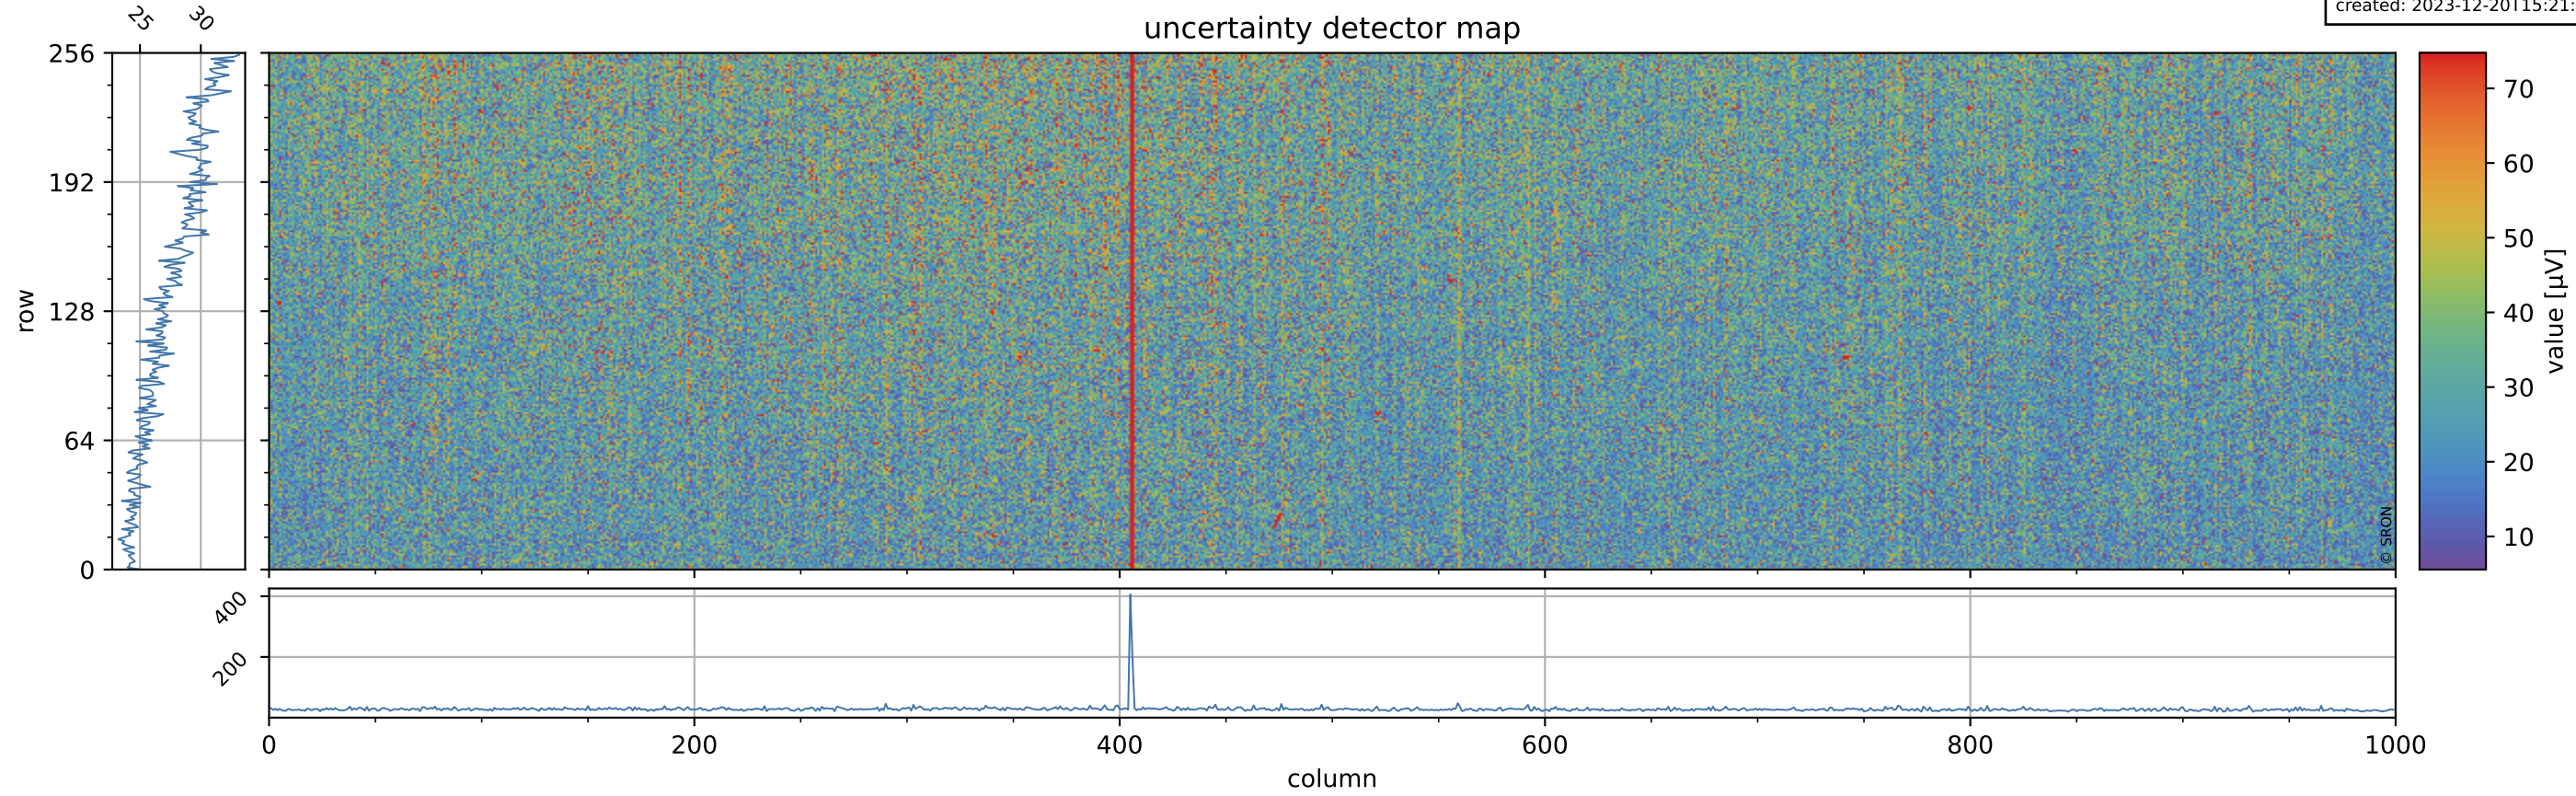

Tropomi SWIR offset (official)

orbits: 19 in [32002, 32047]
coverage: 2023-12-17 / 2023-12-20
median: 0.52606 V
spread: 0.03591 V
created: 2023-12-20T15:21:10Z

value detector map

Tropomi SWIR offset (official)

orbits: 19 in [32002, 32047]
coverage: 2023-12-17 / 2023-12-20
median: 27.656 μV
spread: 14.186 μV
created: 2023-12-20T15:21:10Z

uncertainty detector map

Tropomi SWIR offset (official)

orbits: 19 in [32002, 32047]
coverage: 2023-12-17 / 2023-12-20
median: 0.047476 mV
spread: 0.41952 mV
created: 2023-12-20T15:21:10Z

value compared with SWIR offset CKD

Tropomi SWIR offset (official)

orbits: 19 in [32002, 32047]
coverage: 2023-12-17 / 2023-12-20
created: 2023-12-20T15:21:11Z

ground-tracks of Sentinel-5P

Tropomi SWIR offset (official)

orbits: 19 in [32002, 32047]
coverage: 2023-12-17 / 2023-12-20
created: 2023-12-20T15:21:12Z

trend of detector median & temperatures