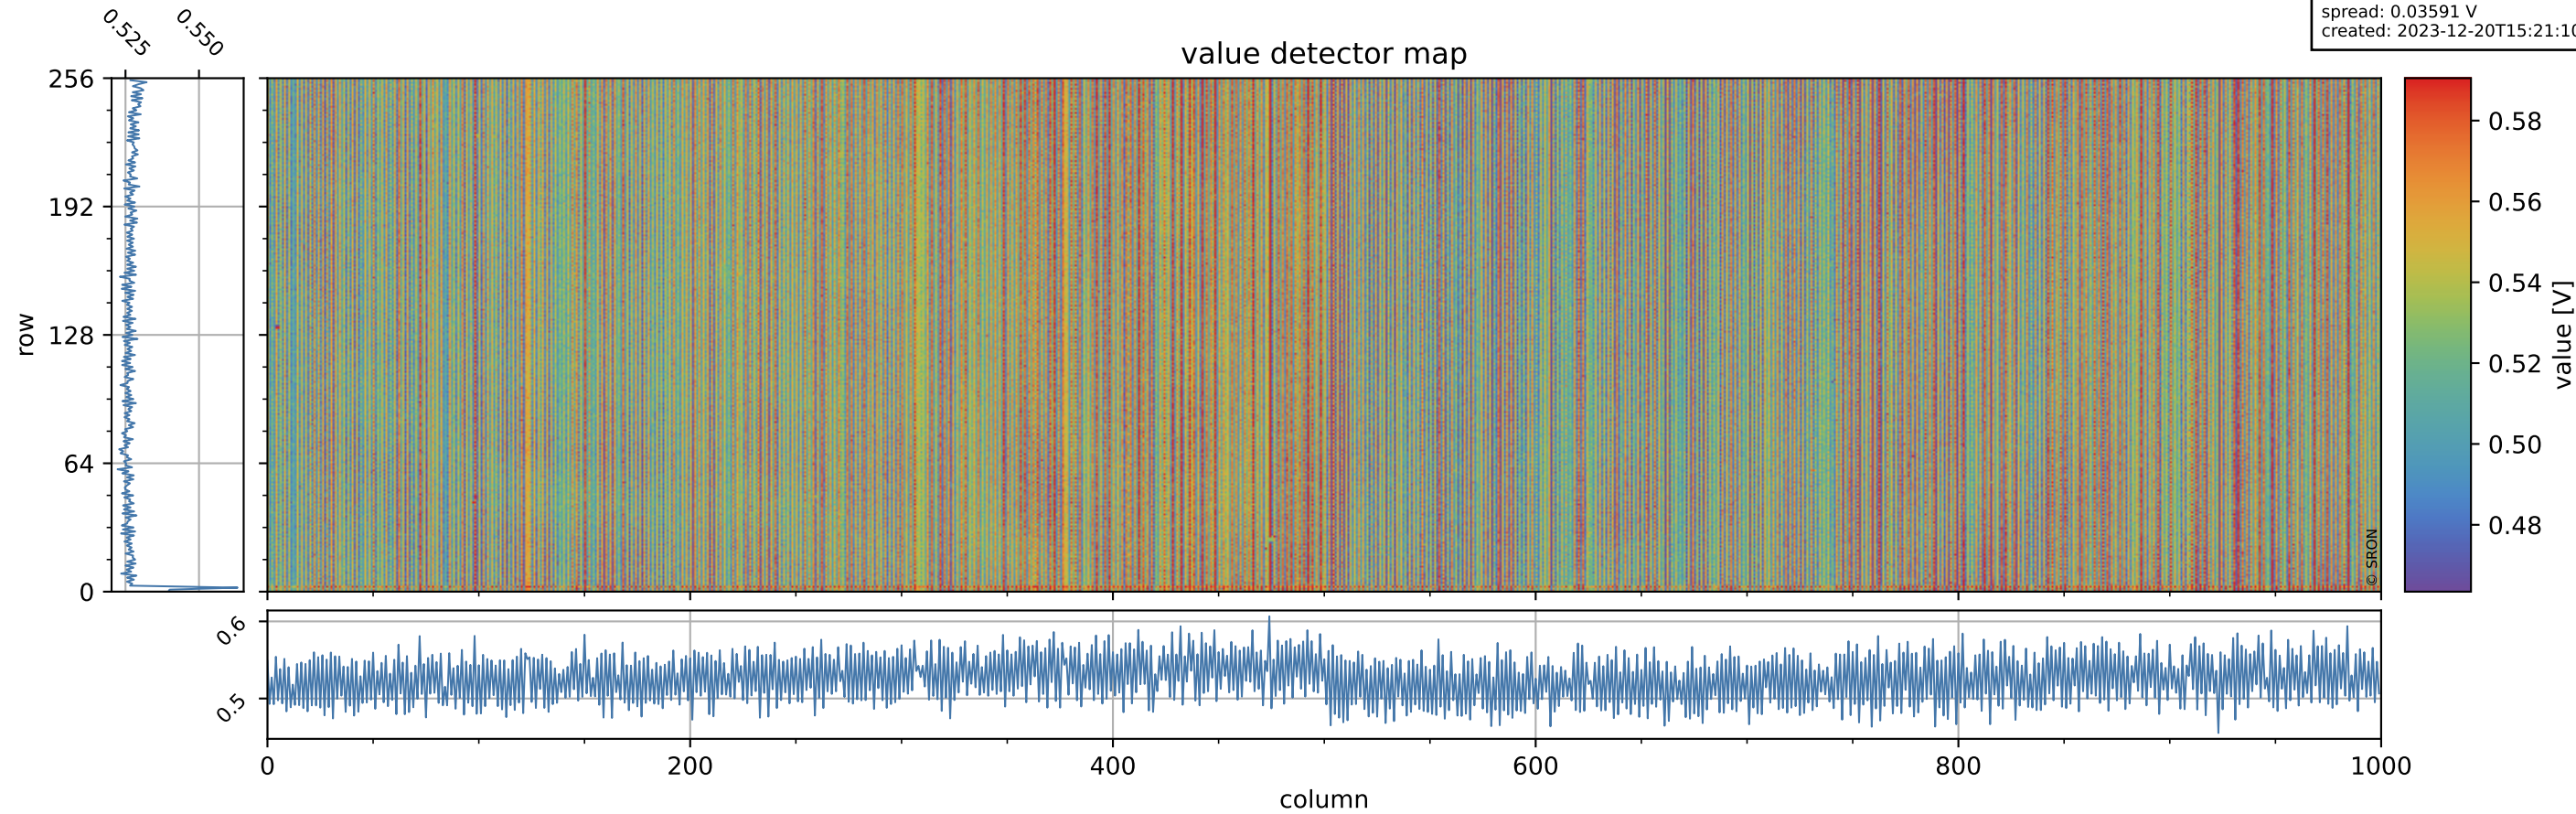

Tropomi SWIR offset (official)

orbits: 19 in [32002, 32047]
coverage: 2023-12-17 / 2023-12-20
median: 0.52606 V
spread: 0.03591 V
created: 2023-12-20T15:21:10Z

value detector map

Tropomi SWIR offset (official)

orbits: 19 in [32002, 32047]
coverage: 2023-12-17 / 2023-12-20
median: 27.656 μV
spread: 14.186 μV
created: 2023-12-20T15:21:10Z

uncertainty detector map

Tropomi SWIR offset (official)

orbits: 19 in [32002, 32047]
coverage: 2023-12-17 / 2023-12-20
median: 0.047476 mV
spread: 0.41952 mV
created: 2023-12-20T15:21:10Z

value compared with SWIR offset CKD

Tropomi SWIR offset (official)

orbits: 19 in [32002, 32047]
coverage: 2023-12-17 / 2023-12-20
created: 2023-12-20T15:21:11Z

ground-tracks of Sentinel-5P

Tropomi SWIR offset (official)

orbits: 19 in [32002, 32047]
coverage: 2023-12-17 / 2023-12-20
created: 2023-12-20T15:21:12Z

trend of detector median & temperatures