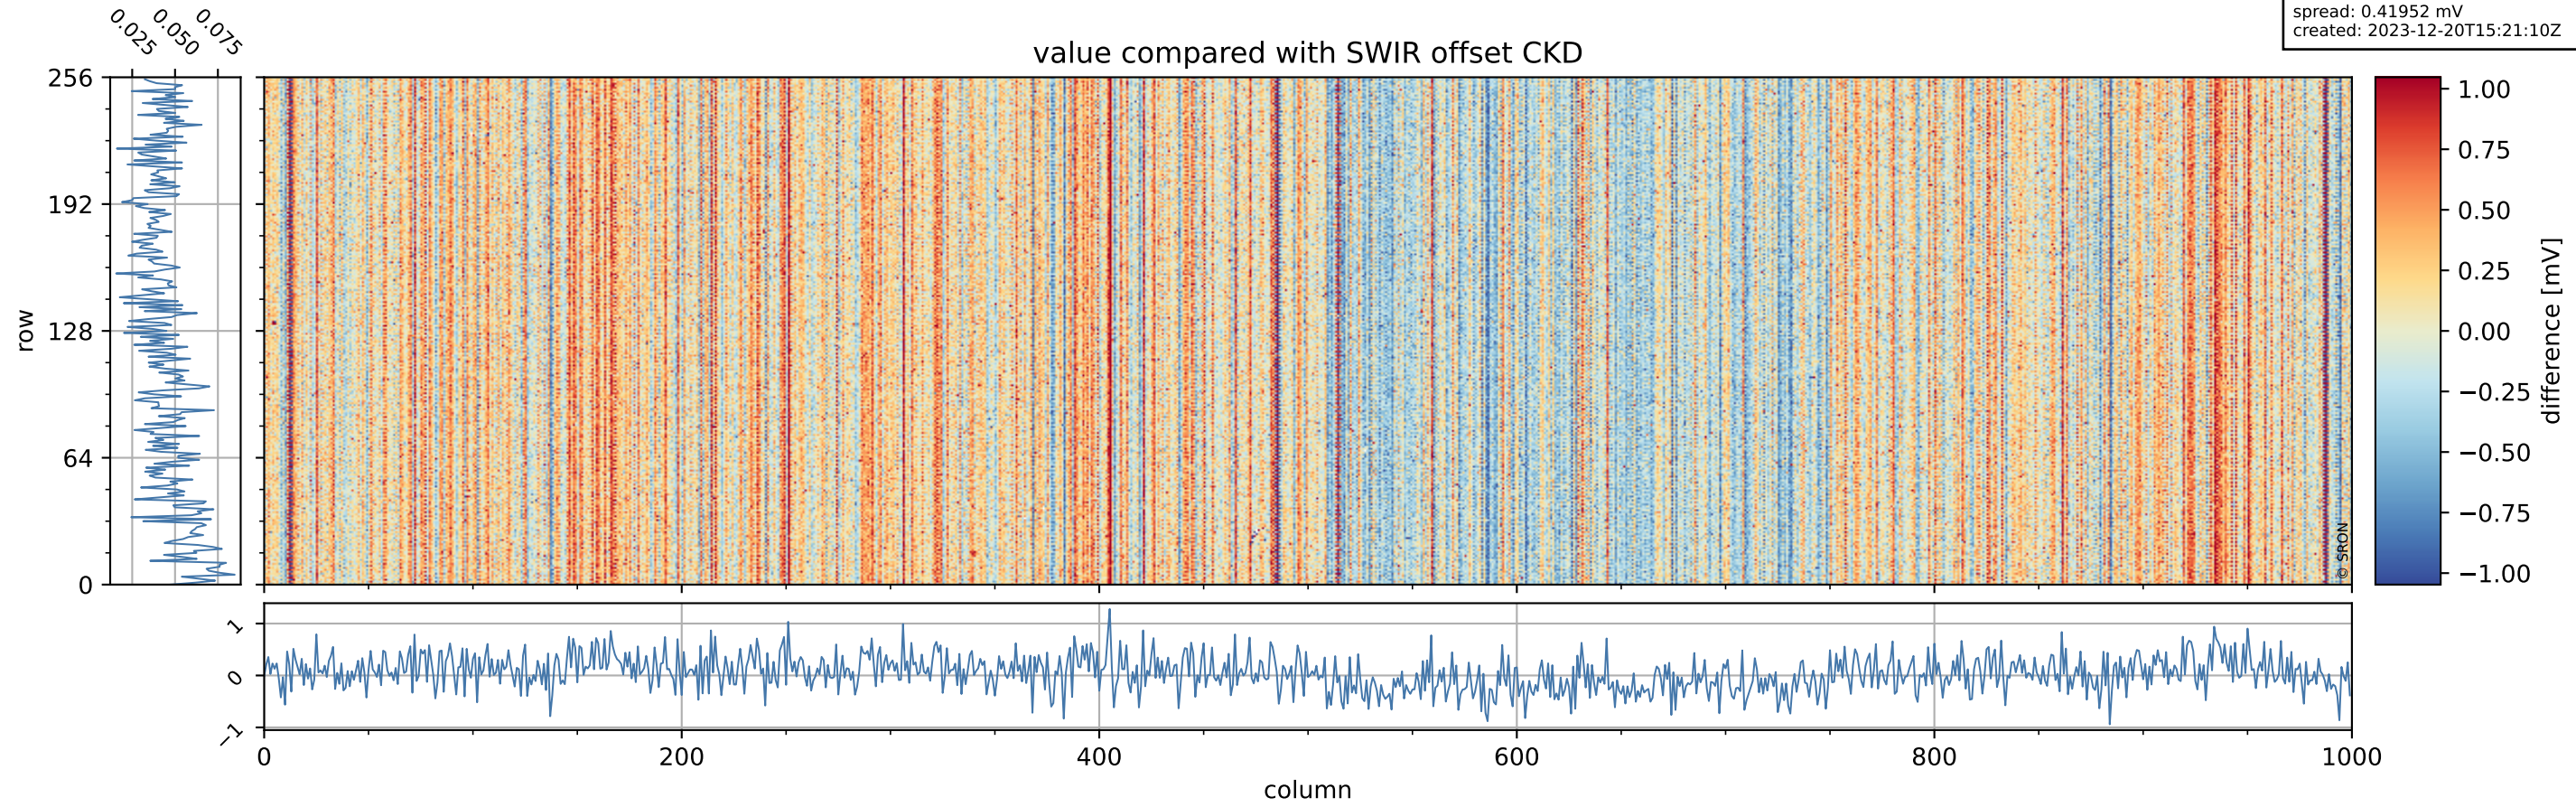

Tropomi SWIR offset (official)

orbits: 19 in [32002, 32047]
coverage: 2023-12-17 / 2023-12-20
median: 0.52606 V
spread: 0.03591 V
created: 2023-12-20T15:21:10Z

value detector map

Tropomi SWIR offset (official)

orbits: 19 in [32002, 32047]
coverage: 2023-12-17 / 2023-12-20
median: 27.656 μV
spread: 14.186 μV
created: 2023-12-20T15:21:10Z

uncertainty detector map

Tropomi SWIR offset (official)

orbits: 19 in [32002, 32047]
coverage: 2023-12-17 / 2023-12-20
median: 0.047476 mV
spread: 0.41952 mV
created: 2023-12-20T15:21:10Z

value compared with SWIR offset CKD

Tropomi SWIR offset (official)

orbits: 19 in [32002, 32047]
coverage: 2023-12-17 / 2023-12-20
created: 2023-12-20T15:21:11Z

ground-tracks of Sentinel-5P

Tropomi SWIR offset (official)

orbits: 19 in [32002, 32047]
coverage: 2023-12-17 / 2023-12-20
created: 2023-12-20T15:21:12Z

trend of detector median & temperatures