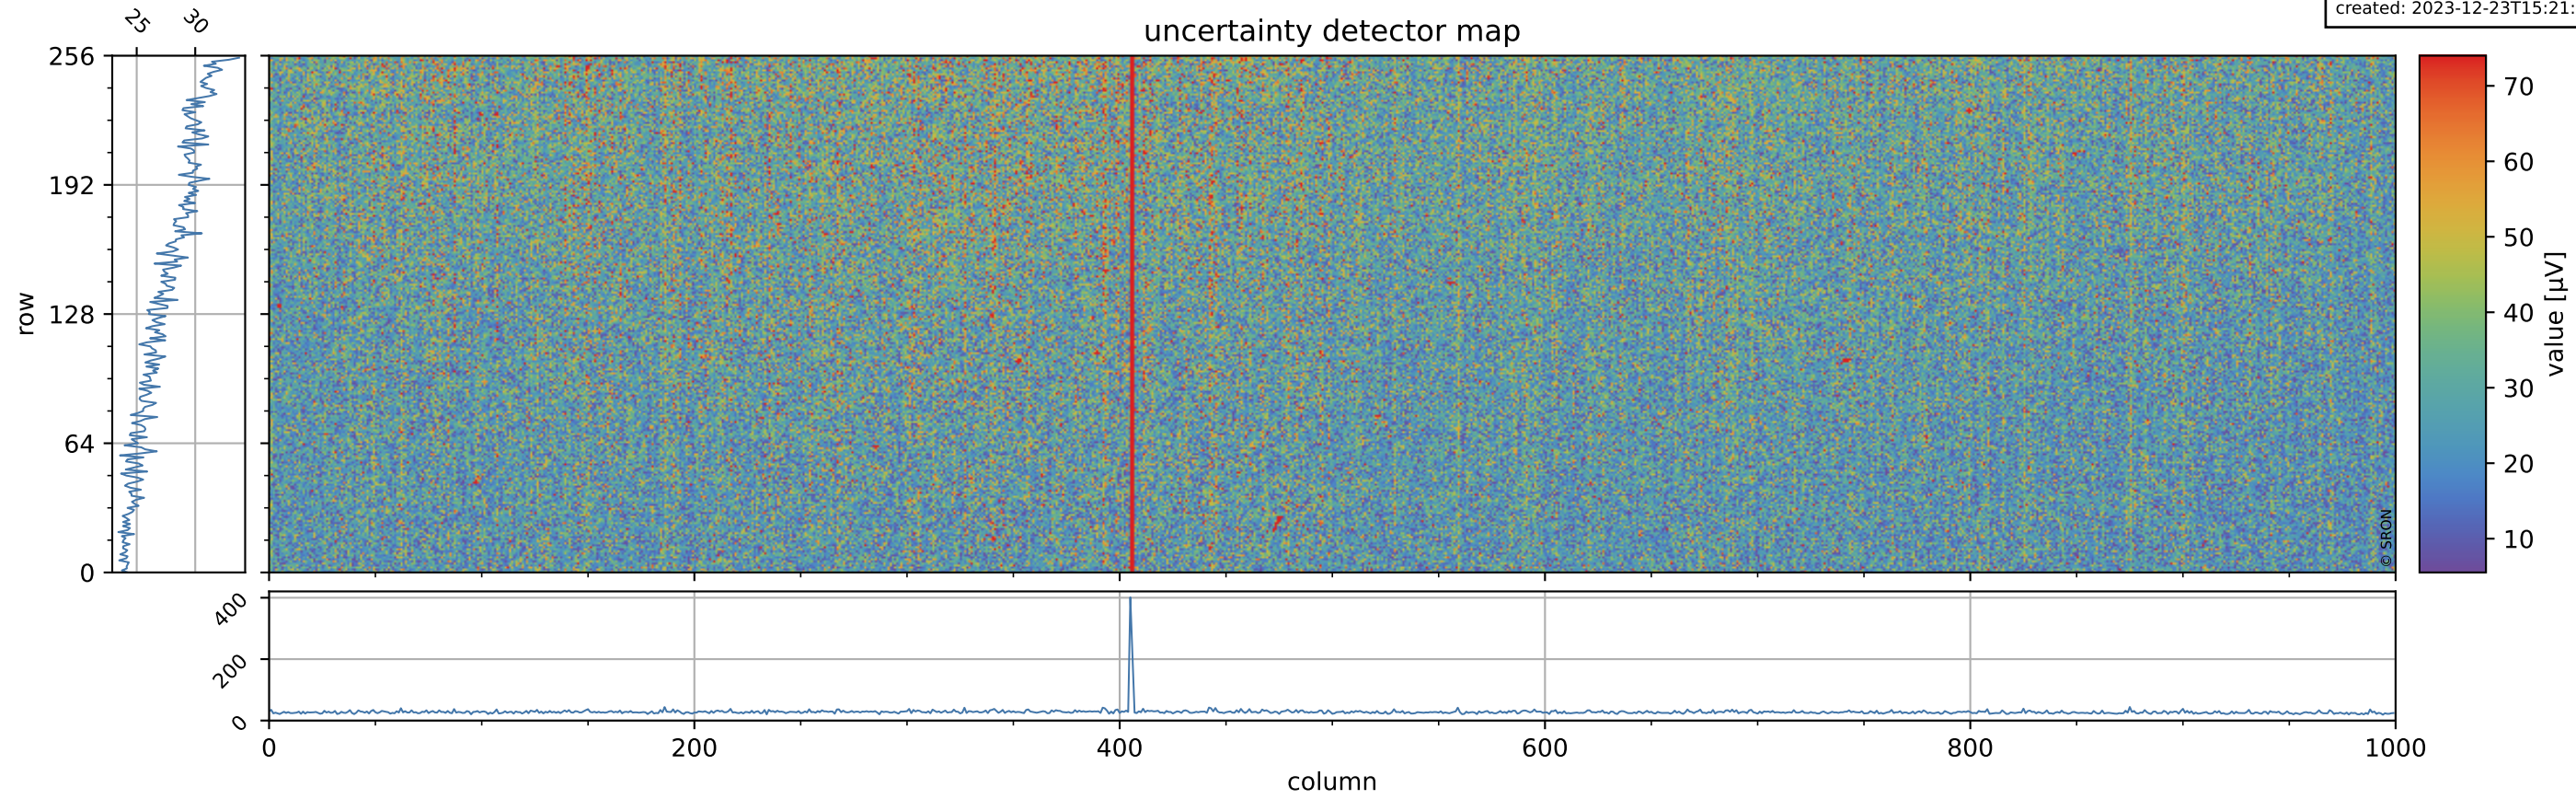

Tropomi SWIR offset (official)

orbits: 20 in [32032, 32077]
coverage: 2023-12-19 / 2023-12-22
median: 0.52605 V
spread: 0.035909 V
created: 2023-12-23T15:21:26Z

value detector map

Tropomi SWIR offset (official)

orbits: 20 in [32032, 32077]
coverage: 2023-12-19 / 2023-12-22
median: 27.59 μV
spread: 14.08 μV
created: 2023-12-23T15:21:27Z

uncertainty detector map

Tropomi SWIR offset (official)

orbits: 20 in [32032, 32077]
coverage: 2023-12-19 / 2023-12-22
median: 0.037271 mV
spread: 0.41619 mV
created: 2023-12-23T15:21:27Z

value compared with SWIR offset CKD

Tropomi SWIR offset (official)

orbits: 20 in [32032, 32077]
coverage: 2023-12-19 / 2023-12-22
created: 2023-12-23T15:21:27Z

ground-tracks of Sentinel-5P

Tropomi SWIR offset (official)

orbits: 20 in [32032, 32077]
coverage: 2023-12-19 / 2023-12-22
created: 2023-12-23T15:21:31Z

trend of detector median & temperatures