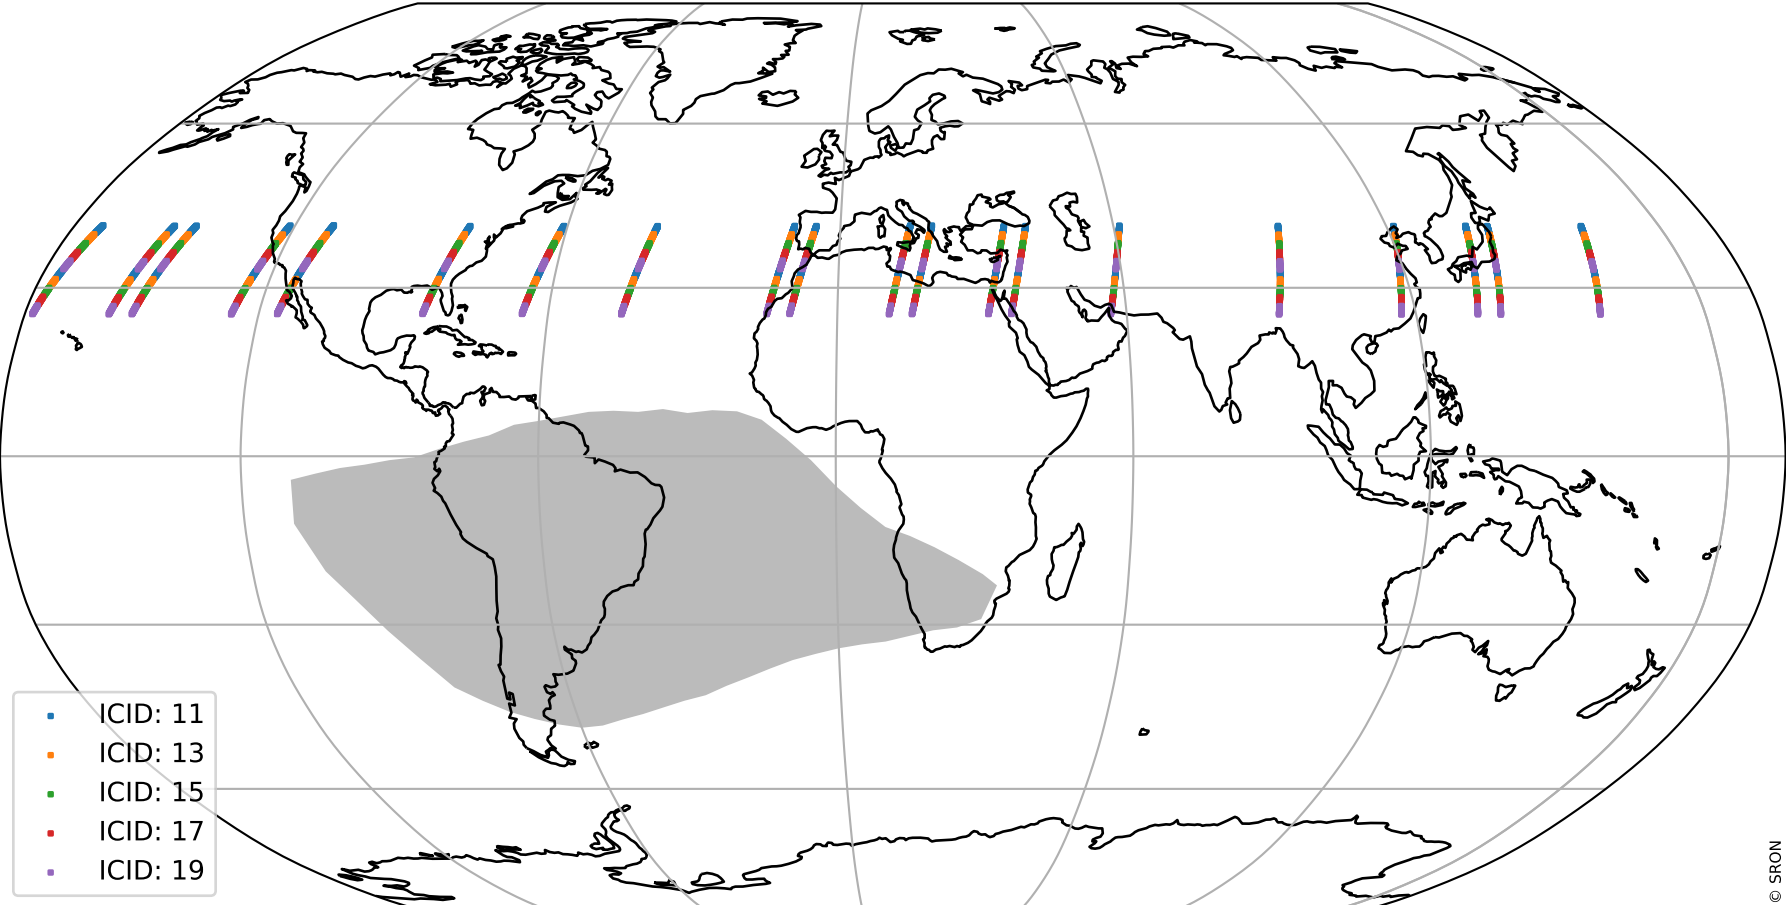

Tropomi SWIR offset (official)

orbits: 20 in [32032, 32077]
coverage: 2023-12-19 / 2023-12-22
median: 0.52605 V
spread: 0.035909 V
created: 2023-12-23T15:21:26Z

value detector map

Tropomi SWIR offset (official)

orbits: 20 in [32032, 32077]
coverage: 2023-12-19 / 2023-12-22
median: 27.59 μV
spread: 14.08 μV
created: 2023-12-23T15:21:27Z

uncertainty detector map

Tropomi SWIR offset (official)

orbits: 20 in [32032, 32077]
coverage: 2023-12-19 / 2023-12-22
median: 0.037271 mV
spread: 0.41619 mV
created: 2023-12-23T15:21:27Z

value compared with SWIR offset CKD

Tropomi SWIR offset (official)

orbits: 20 in [32032, 32077]
coverage: 2023-12-19 / 2023-12-22
created: 2023-12-23T15:21:27Z

ground-tracks of Sentinel-5P

Tropomi SWIR offset (official)

orbits: 20 in [32032, 32077]
coverage: 2023-12-19 / 2023-12-22
created: 2023-12-23T15:21:31Z

trend of detector median & temperatures