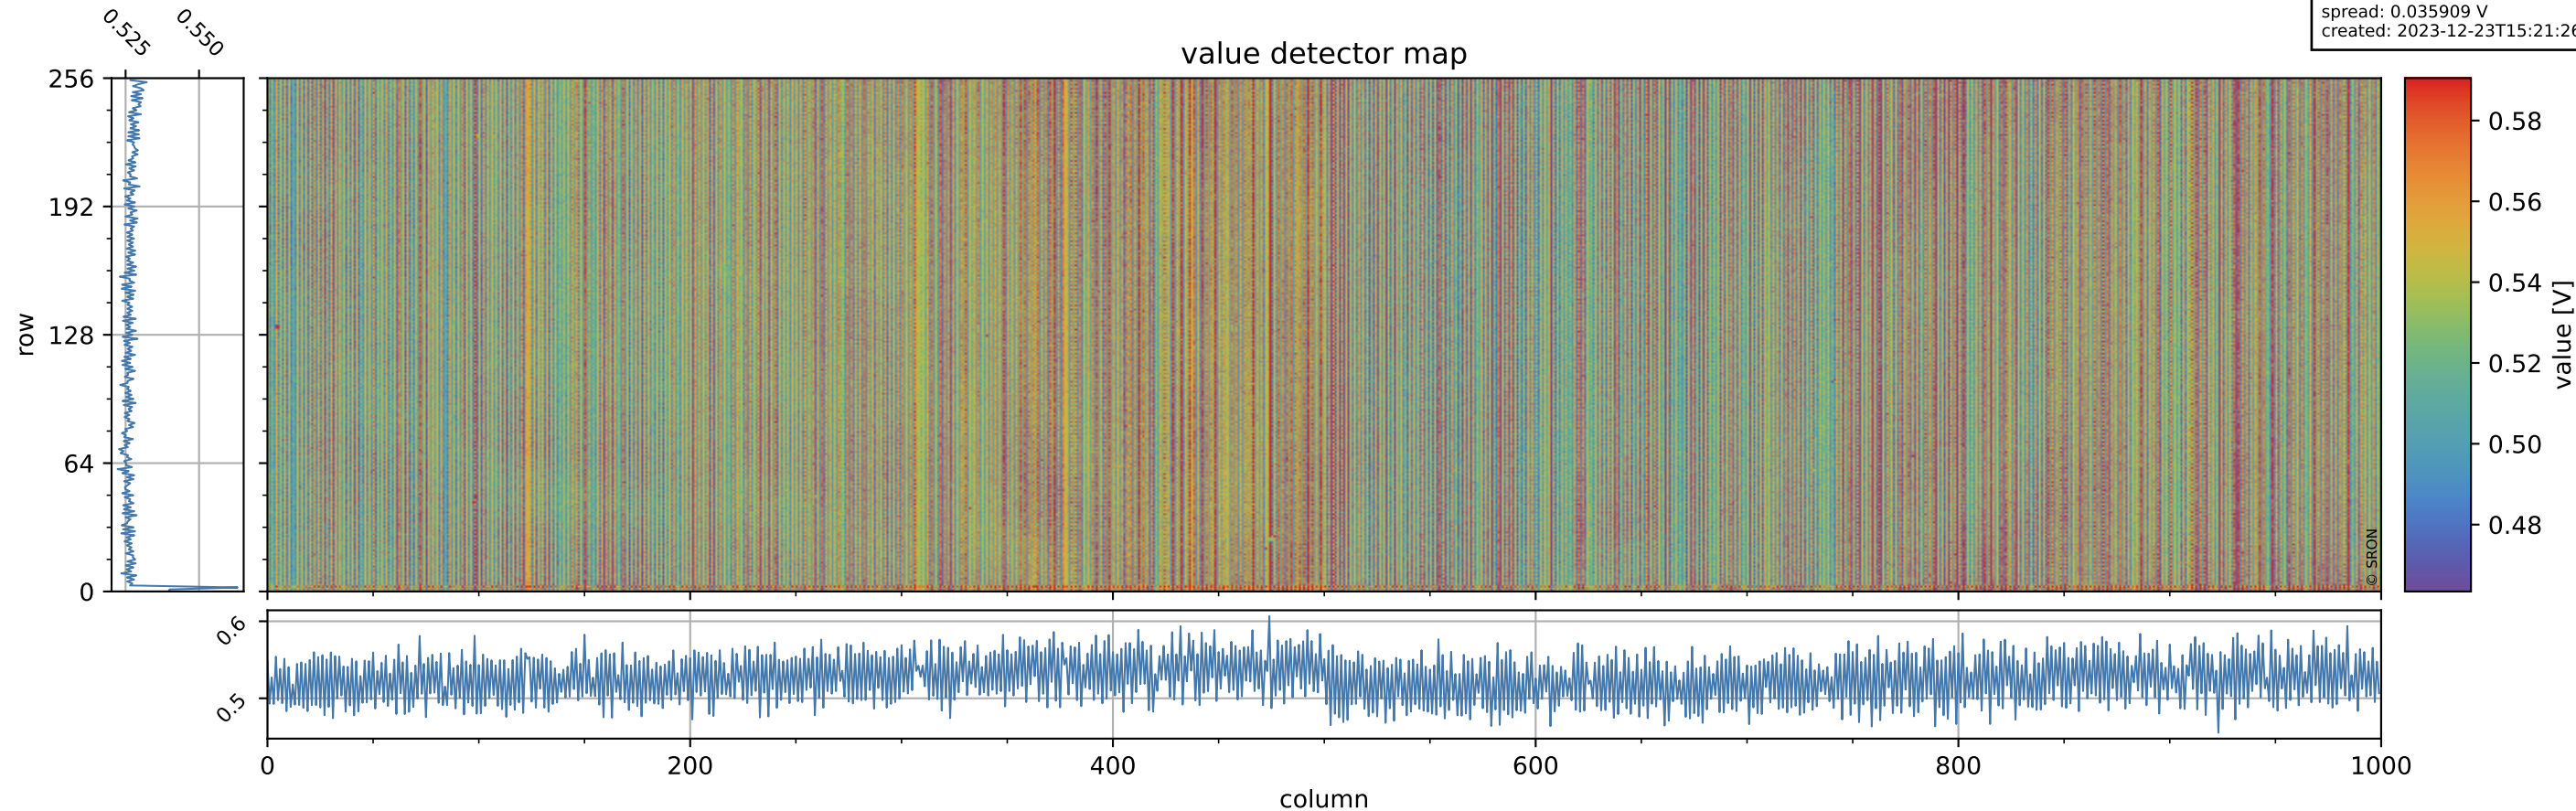

Tropomi SWIR offset (official)

orbits: 20 in [32032, 32077]
coverage: 2023-12-19 / 2023-12-22
median: 0.52605 V
spread: 0.035909 V
created: 2023-12-23T15:21:26Z

value detector map

Tropomi SWIR offset (official)

orbits: 20 in [32032, 32077]
coverage: 2023-12-19 / 2023-12-22
median: 27.59 μV
spread: 14.08 μV
created: 2023-12-23T15:21:27Z

uncertainty detector map

Tropomi SWIR offset (official)

orbits: 20 in [32032, 32077]
coverage: 2023-12-19 / 2023-12-22
median: 0.037271 mV
spread: 0.41619 mV
created: 2023-12-23T15:21:27Z

value compared with SWIR offset CKD

Tropomi SWIR offset (official)

orbits: 20 in [32032, 32077]
coverage: 2023-12-19 / 2023-12-22
created: 2023-12-23T15:21:27Z

ground-tracks of Sentinel-5P

Tropomi SWIR offset (official)

orbits: 20 in [32032, 32077]
coverage: 2023-12-19 / 2023-12-22
created: 2023-12-23T15:21:31Z

trend of detector median & temperatures