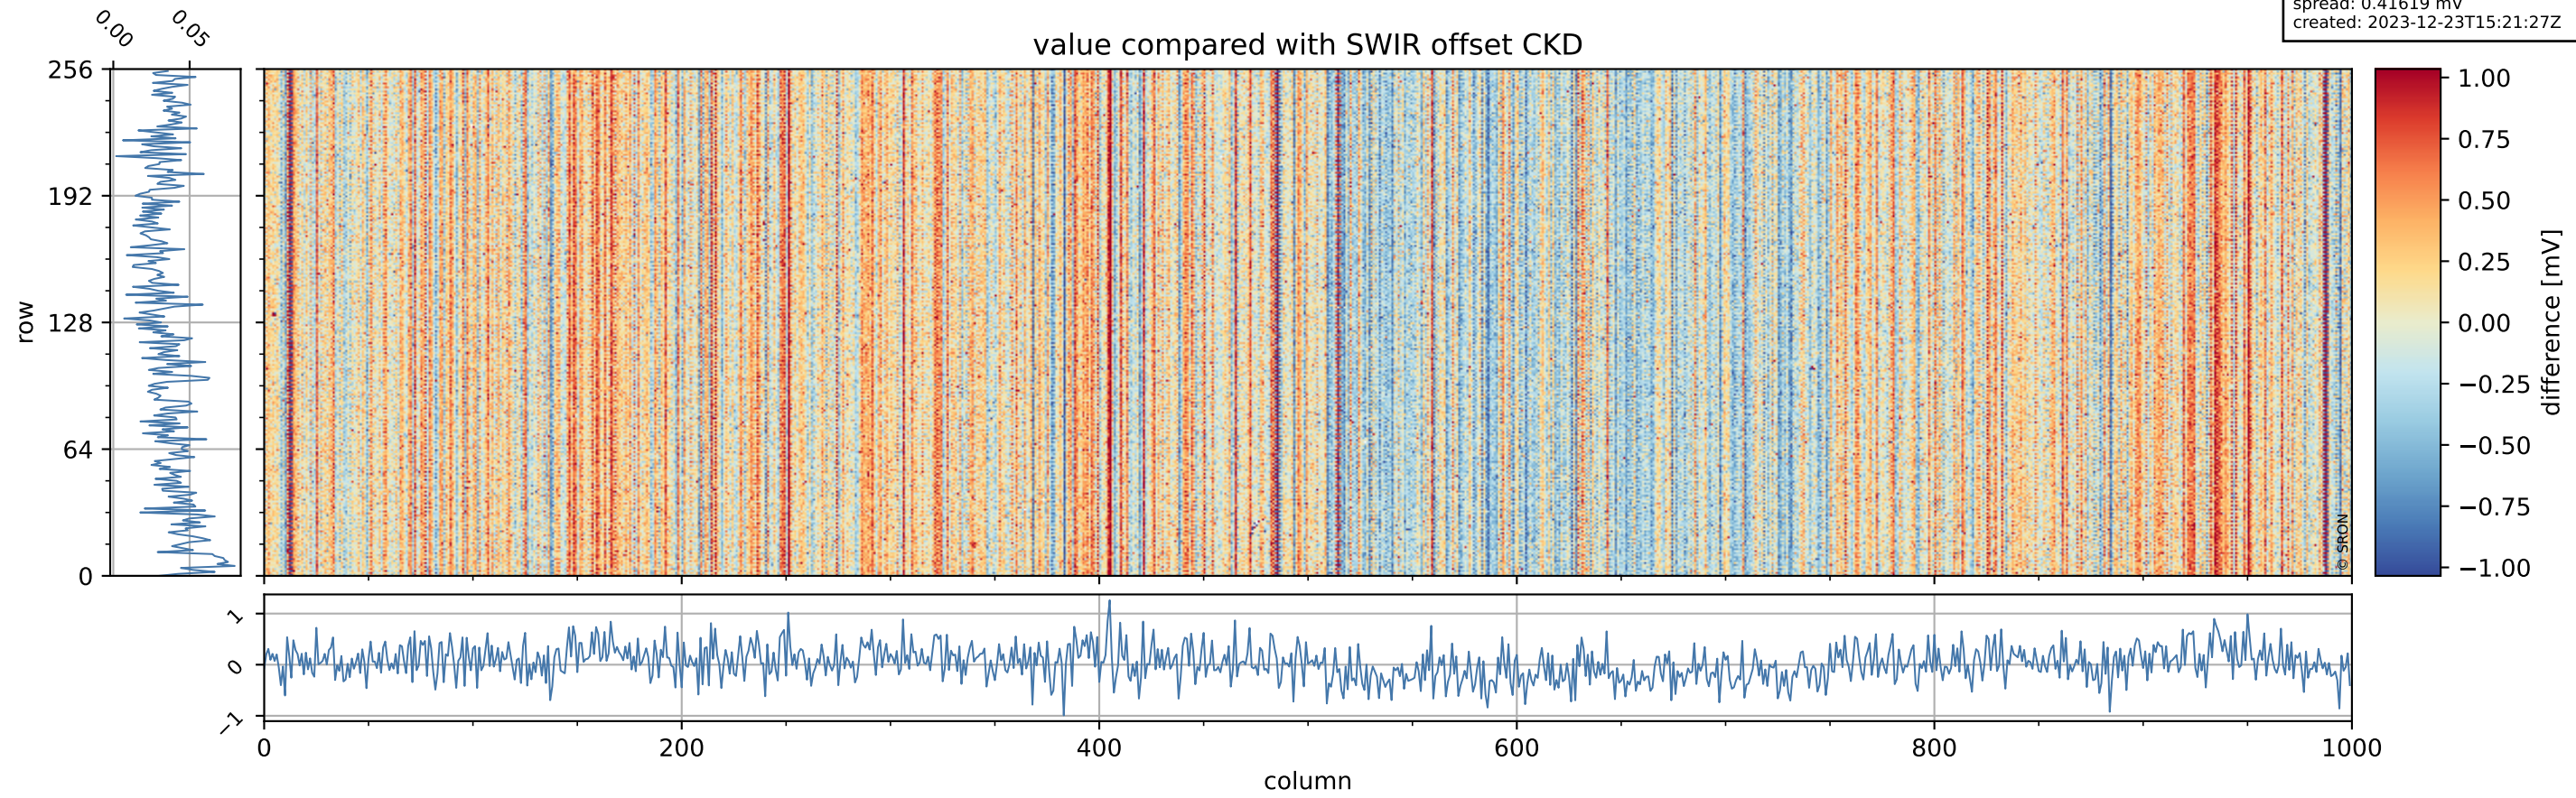

Tropomi SWIR offset (official)

orbits: 20 in [32032, 32077]
coverage: 2023-12-19 / 2023-12-22
median: 0.52605 V
spread: 0.035909 V
created: 2023-12-23T15:21:26Z

value detector map

Tropomi SWIR offset (official)

orbits: 20 in [32032, 32077]
coverage: 2023-12-19 / 2023-12-22
median: 27.59 μV
spread: 14.08 μV
created: 2023-12-23T15:21:27Z

uncertainty detector map

Tropomi SWIR offset (official)

orbits: 20 in [32032, 32077]
coverage: 2023-12-19 / 2023-12-22
median: 0.037271 mV
spread: 0.41619 mV
created: 2023-12-23T15:21:27Z

value compared with SWIR offset CKD

Tropomi SWIR offset (official)

orbits: 20 in [32032, 32077]
coverage: 2023-12-19 / 2023-12-22
created: 2023-12-23T15:21:27Z

ground-tracks of Sentinel-5P

Tropomi SWIR offset (official)

orbits: 20 in [32032, 32077]
coverage: 2023-12-19 / 2023-12-22
created: 2023-12-23T15:21:31Z

trend of detector median & temperatures