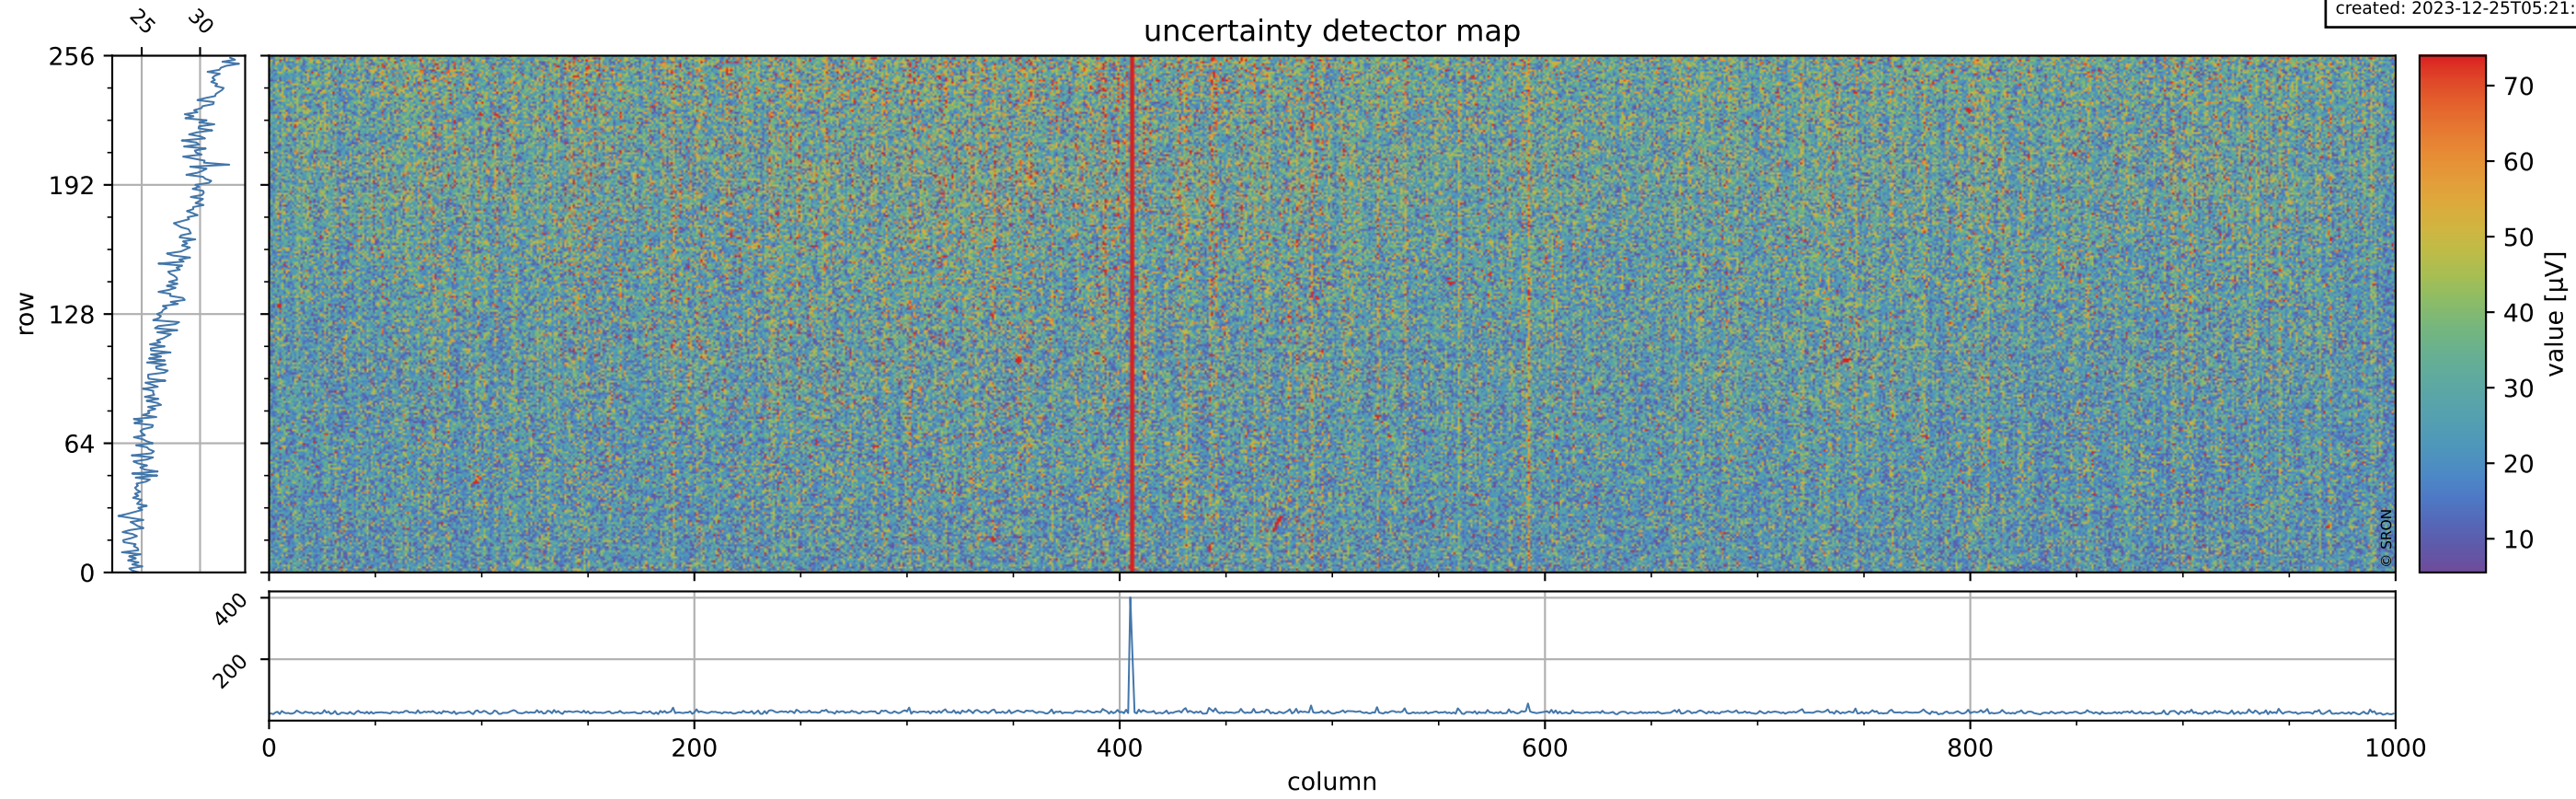

Tropomi SWIR offset (official)

orbits: 20 in [32062, 32107]
coverage: 2023-12-21 / 2023-12-24
median: 0.52603 V
spread: 0.035911 V
created: 2023-12-25T05:21:18Z

value detector map

Tropomi SWIR offset (official)

orbits: 20 in [32062, 32107]
coverage: 2023-12-21 / 2023-12-24
median: 27.737 μV
spread: 14.118 μV
created: 2023-12-25T05:21:18Z

uncertainty detector map

Tropomi SWIR offset (official)

orbits: 20 in [32062, 32107]
coverage: 2023-12-21 / 2023-12-24
median: 0.016246 mV
spread: 0.42055 mV
created: 2023-12-25T05:21:18Z

value compared with SWIR offset CKD

Tropomi SWIR offset (official)

orbits: 20 in [32062, 32107]
coverage: 2023-12-21 / 2023-12-24
created: 2023-12-25T05:21:19Z

ground-tracks of Sentinel-5P

Tropomi SWIR offset (official)

orbits: 20 in [32062, 32107]
coverage: 2023-12-21 / 2023-12-24
created: 2023-12-25T05:21:19Z

trend of detector median & temperatures