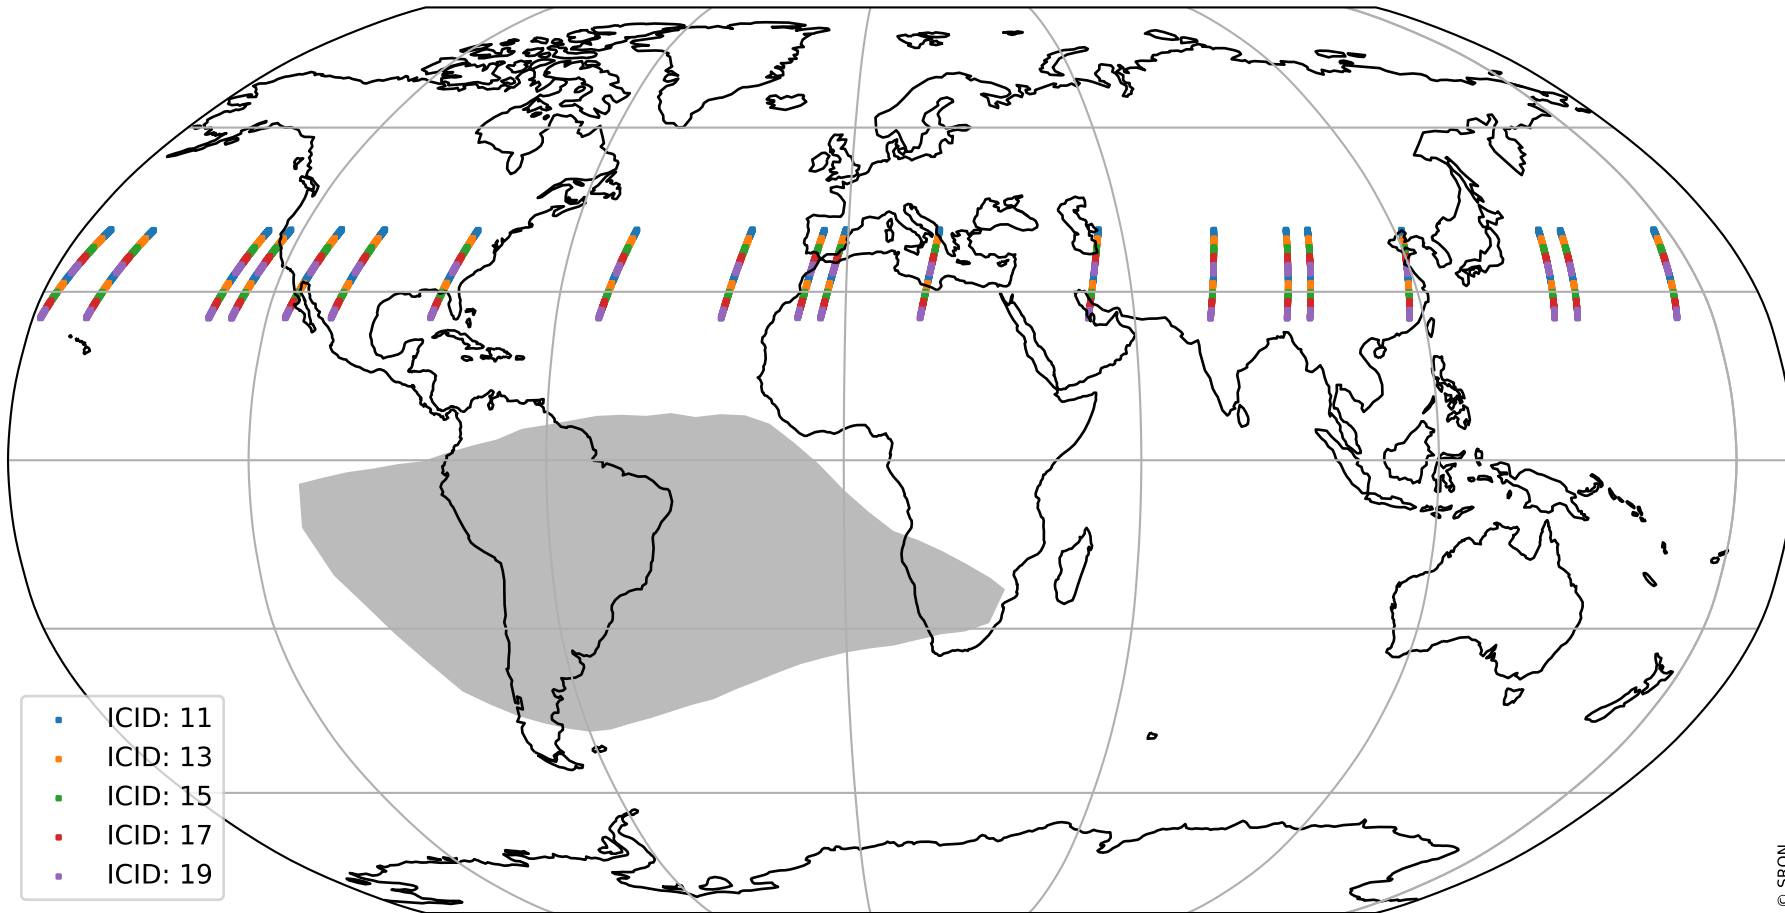

Tropomi SWIR offset (official)

orbits: 20 in [32062, 32107]
coverage: 2023-12-21 / 2023-12-24
median: 0.52603 V
spread: 0.035911 V
created: 2023-12-25T05:21:18Z

value detector map

Tropomi SWIR offset (official)

orbits: 20 in [32062, 32107]
coverage: 2023-12-21 / 2023-12-24
median: 27.737 μV
spread: 14.118 μV
created: 2023-12-25T05:21:18Z

uncertainty detector map

Tropomi SWIR offset (official)

orbits: 20 in [32062, 32107]
coverage: 2023-12-21 / 2023-12-24
median: 0.016246 mV
spread: 0.42055 mV
created: 2023-12-25T05:21:18Z

value compared with SWIR offset CKD

Tropomi SWIR offset (official)

orbits: 20 in [32062, 32107]
coverage: 2023-12-21 / 2023-12-24
created: 2023-12-25T05:21:19Z

ground-tracks of Sentinel-5P

Tropomi SWIR offset (official)

orbits: 20 in [32062, 32107]
coverage: 2023-12-21 / 2023-12-24
created: 2023-12-25T05:21:19Z

trend of detector median & temperatures