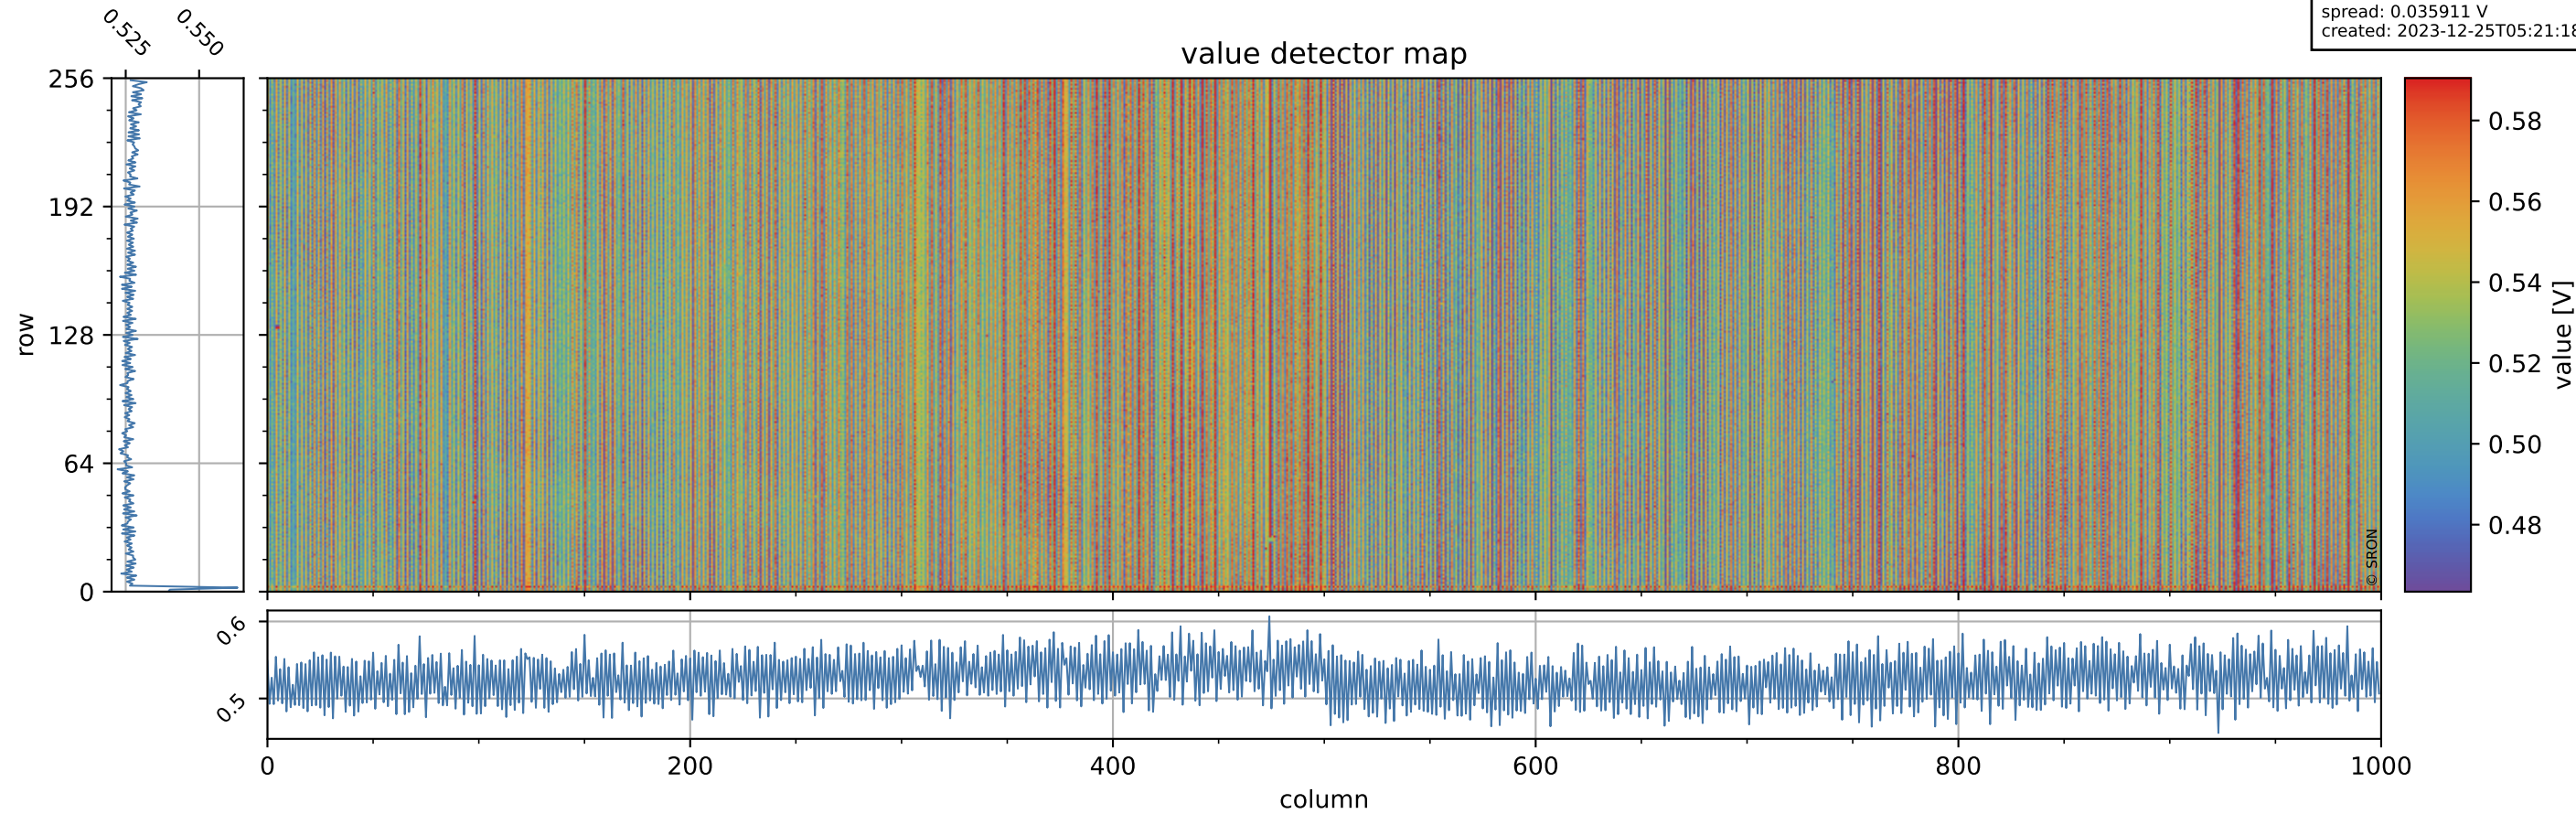

Tropomi SWIR offset (official)

orbits: 20 in [32062, 32107]
coverage: 2023-12-21 / 2023-12-24
median: 0.52603 V
spread: 0.035911 V
created: 2023-12-25T05:21:18Z

value detector map

Tropomi SWIR offset (official)

orbits: 20 in [32062, 32107]
coverage: 2023-12-21 / 2023-12-24
median: 27.737 μV
spread: 14.118 μV
created: 2023-12-25T05:21:18Z

uncertainty detector map

Tropomi SWIR offset (official)

orbits: 20 in [32062, 32107]
coverage: 2023-12-21 / 2023-12-24
median: 0.016246 mV
spread: 0.42055 mV
created: 2023-12-25T05:21:18Z

value compared with SWIR offset CKD

Tropomi SWIR offset (official)

orbits: 20 in [32062, 32107]
coverage: 2023-12-21 / 2023-12-24
created: 2023-12-25T05:21:19Z

ground-tracks of Sentinel-5P

Tropomi SWIR offset (official)

orbits: 20 in [32062, 32107]
coverage: 2023-12-21 / 2023-12-24
created: 2023-12-25T05:21:19Z

trend of detector median & temperatures