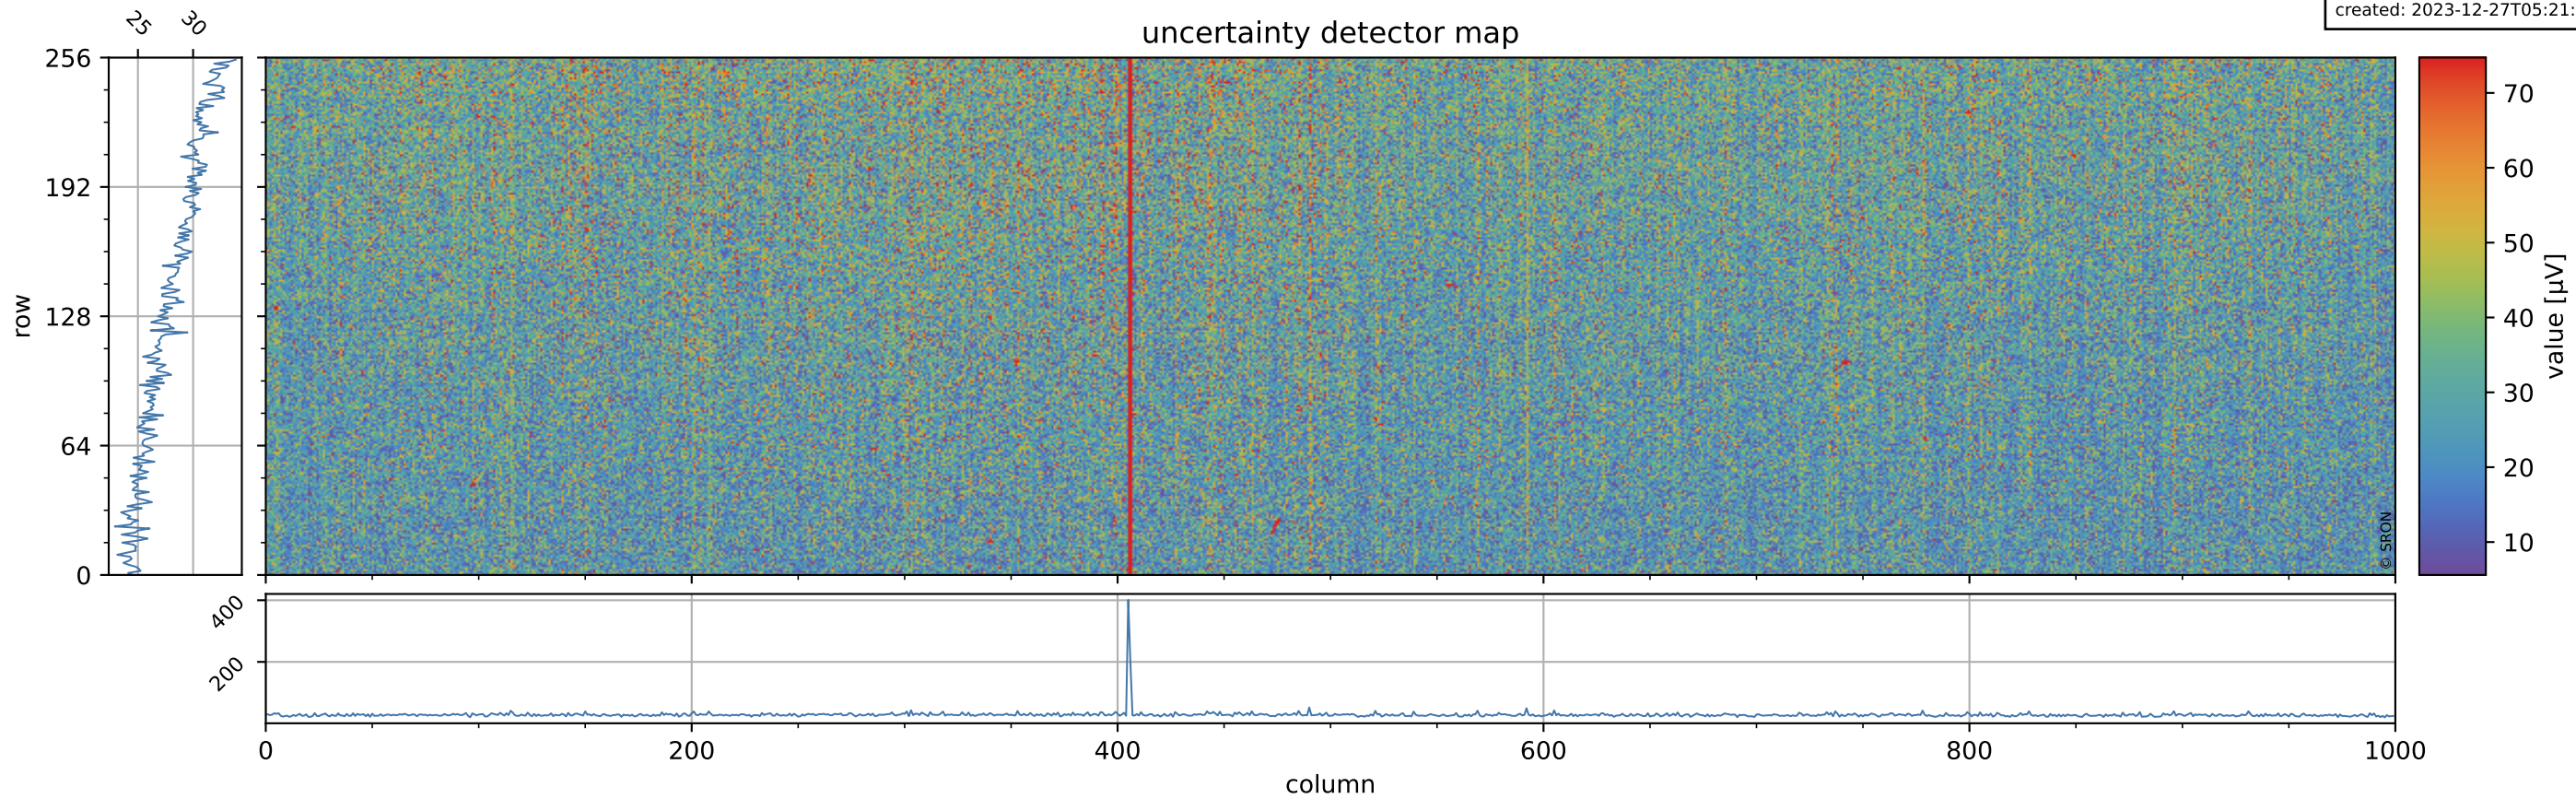

Tropomi SWIR offset (official)

orbits: 20 in [32092, 32137]
coverage: 2023-12-23 / 2023-12-26
median: 0.52604 V
spread: 0.035908 V
created: 2023-12-27T05:21:15Z

value detector map

Tropomi SWIR offset (official)

orbits: 20 in [32092, 32137]
coverage: 2023-12-23 / 2023-12-26
median: 28.133 μV
spread: 14.248 μV
created: 2023-12-27T05:21:15Z

uncertainty detector map

Tropomi SWIR offset (official)

orbits: 20 in [32092, 32137]
coverage: 2023-12-23 / 2023-12-26
median: 0.027036 mV
spread: 0.41696 mV
created: 2023-12-27T05:21:15Z

value compared with SWIR offset CKD

Tropomi SWIR offset (official)

orbits: 20 in [32092, 32137]
coverage: 2023-12-23 / 2023-12-26
created: 2023-12-27T05:21:15Z

ground-tracks of Sentinel-5P

Tropomi SWIR offset (official)

orbits: 20 in [32092, 32137]
coverage: 2023-12-23 / 2023-12-26
created: 2023-12-27T05:21:16Z

trend of detector median & temperatures