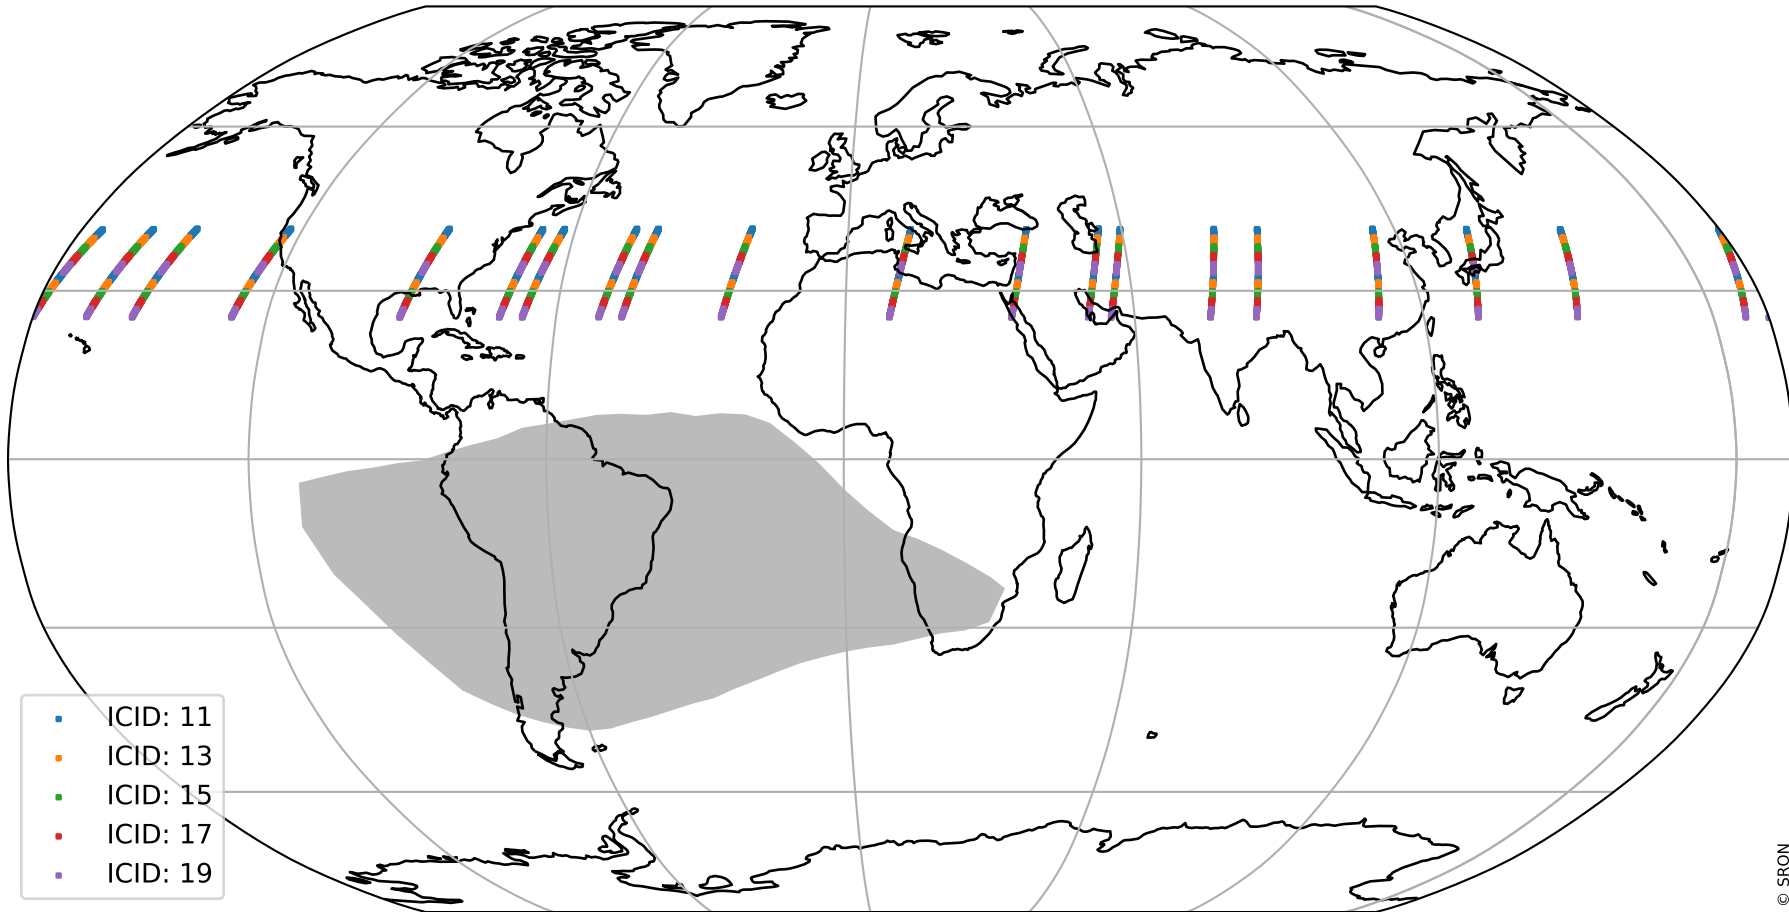

Tropomi SWIR offset (official)

orbits: 20 in [32092, 32137]
coverage: 2023-12-23 / 2023-12-26
median: 0.52604 V
spread: 0.035908 V
created: 2023-12-27T05:21:15Z

value detector map

Tropomi SWIR offset (official)

orbits: 20 in [32092, 32137]
coverage: 2023-12-23 / 2023-12-26
median: 28.133 μV
spread: 14.248 μV
created: 2023-12-27T05:21:15Z

uncertainty detector map

Tropomi SWIR offset (official)

orbits: 20 in [32092, 32137]
coverage: 2023-12-23 / 2023-12-26
median: 0.027036 mV
spread: 0.41696 mV
created: 2023-12-27T05:21:15Z

value compared with SWIR offset CKD

Tropomi SWIR offset (official)

orbits: 20 in [32092, 32137]
coverage: 2023-12-23 / 2023-12-26
created: 2023-12-27T05:21:15Z

ground-tracks of Sentinel-5P

Tropomi SWIR offset (official)

orbits: 20 in [32092, 32137]
coverage: 2023-12-23 / 2023-12-26
created: 2023-12-27T05:21:16Z

trend of detector median & temperatures