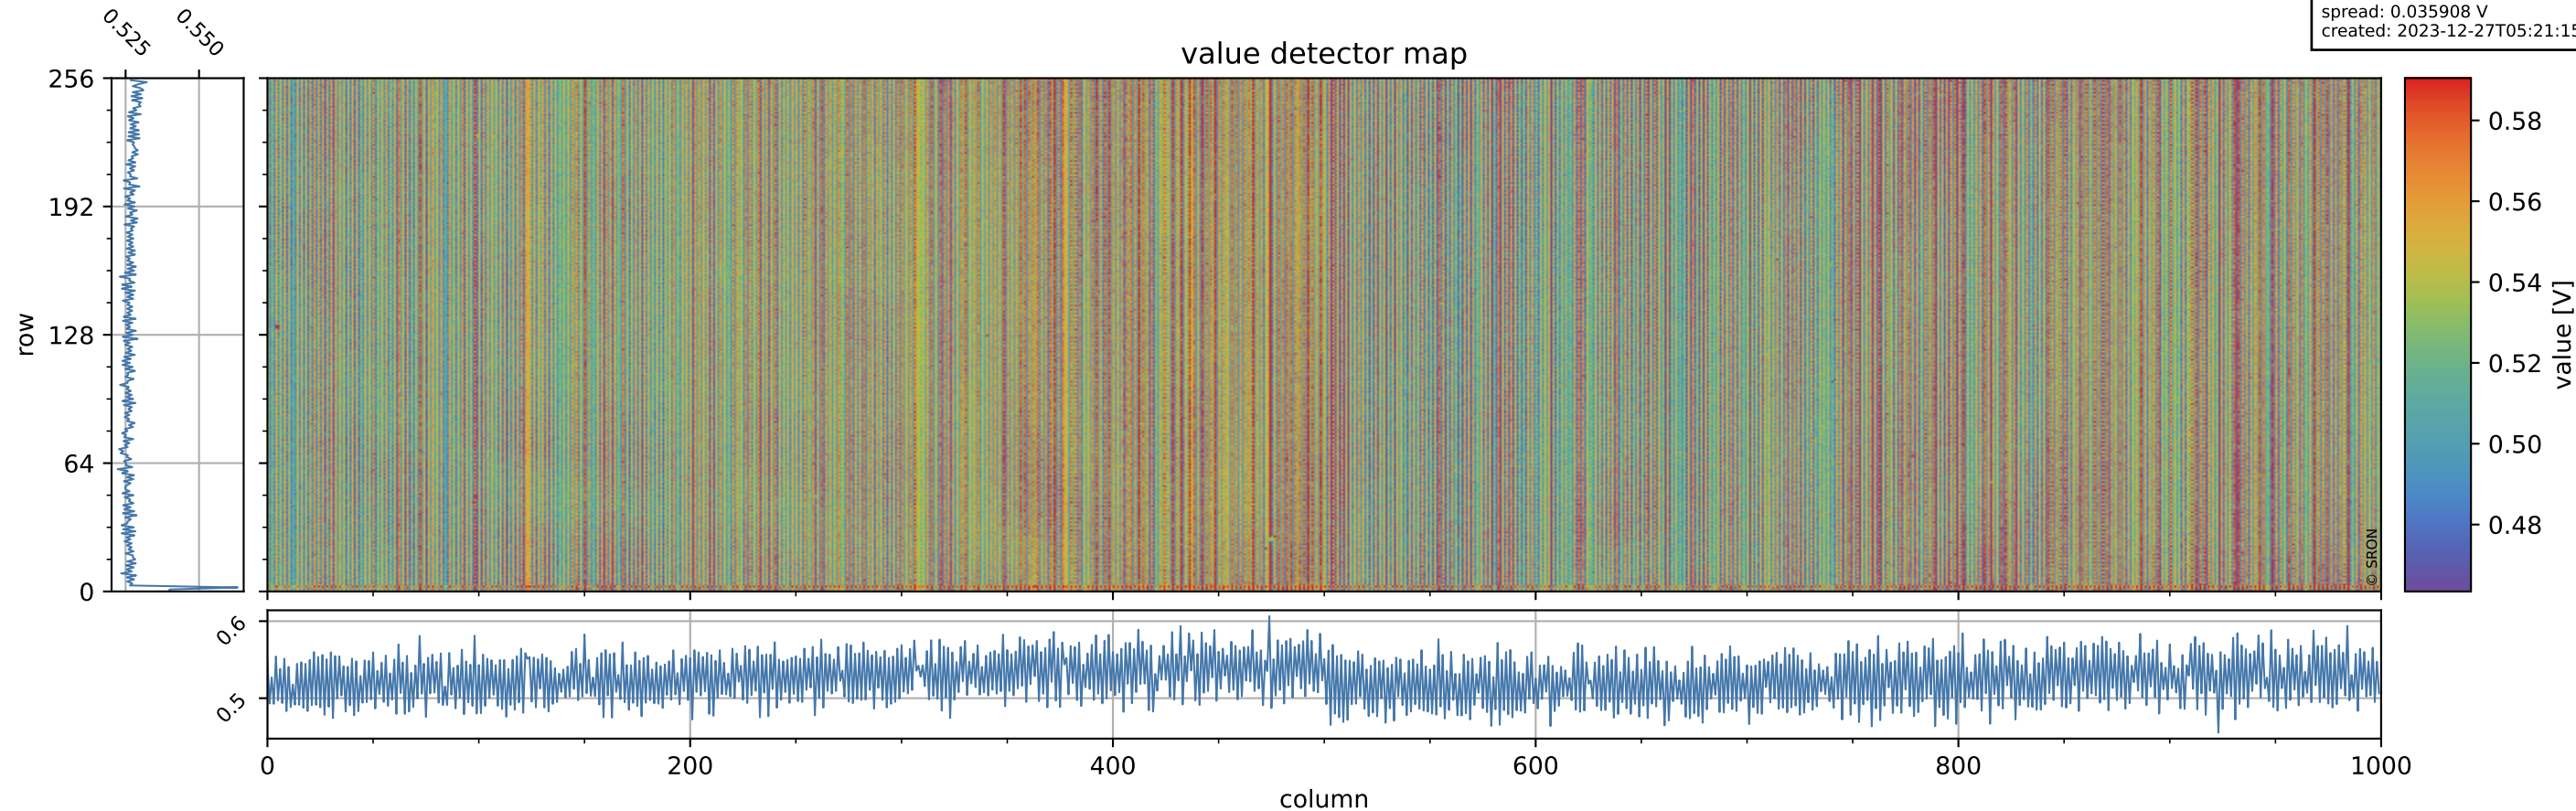

Tropomi SWIR offset (official)

orbits: 20 in [32092, 32137]
coverage: 2023-12-23 / 2023-12-26
median: 0.52604 V
spread: 0.035908 V
created: 2023-12-27T05:21:15Z

value detector map

Tropomi SWIR offset (official)

orbits: 20 in [32092, 32137]
coverage: 2023-12-23 / 2023-12-26
median: 28.133 μV
spread: 14.248 μV
created: 2023-12-27T05:21:15Z

uncertainty detector map

Tropomi SWIR offset (official)

orbits: 20 in [32092, 32137]
coverage: 2023-12-23 / 2023-12-26
median: 0.027036 mV
spread: 0.41696 mV
created: 2023-12-27T05:21:15Z

value compared with SWIR offset CKD

Tropomi SWIR offset (official)

orbits: 20 in [32092, 32137]
coverage: 2023-12-23 / 2023-12-26
created: 2023-12-27T05:21:15Z

ground-tracks of Sentinel-5P

Tropomi SWIR offset (official)

orbits: 20 in [32092, 32137]
coverage: 2023-12-23 / 2023-12-26
created: 2023-12-27T05:21:16Z

trend of detector median & temperatures