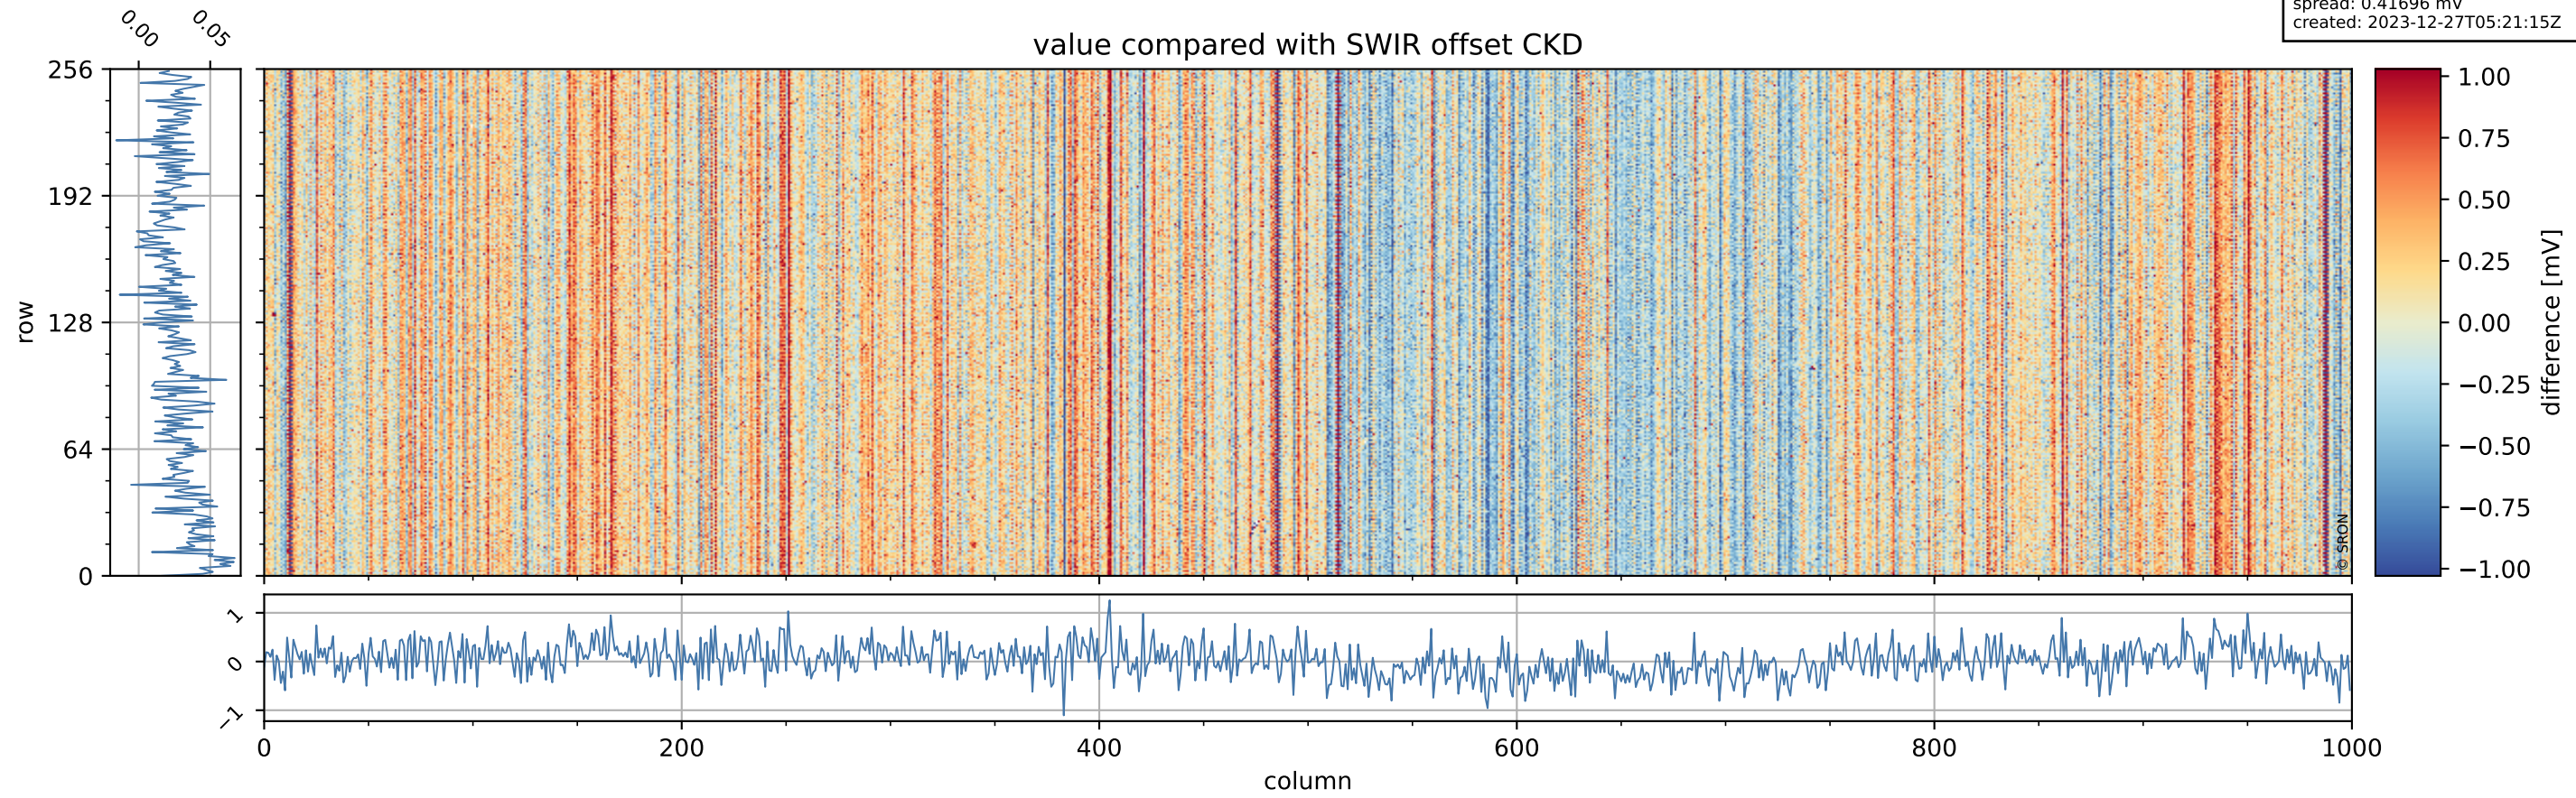

Tropomi SWIR offset (official)

orbits: 20 in [32092, 32137]
coverage: 2023-12-23 / 2023-12-26
median: 0.52604 V
spread: 0.035908 V
created: 2023-12-27T05:21:15Z

value detector map

Tropomi SWIR offset (official)

orbits: 20 in [32092, 32137]
coverage: 2023-12-23 / 2023-12-26
median: 28.133 μV
spread: 14.248 μV
created: 2023-12-27T05:21:15Z

uncertainty detector map

Tropomi SWIR offset (official)

orbits: 20 in [32092, 32137]
coverage: 2023-12-23 / 2023-12-26
median: 0.027036 mV
spread: 0.41696 mV
created: 2023-12-27T05:21:15Z

value compared with SWIR offset CKD

Tropomi SWIR offset (official)

orbits: 20 in [32092, 32137]
coverage: 2023-12-23 / 2023-12-26
created: 2023-12-27T05:21:15Z

ground-tracks of Sentinel-5P

Tropomi SWIR offset (official)

orbits: 20 in [32092, 32137]
coverage: 2023-12-23 / 2023-12-26
created: 2023-12-27T05:21:16Z

trend of detector median & temperatures