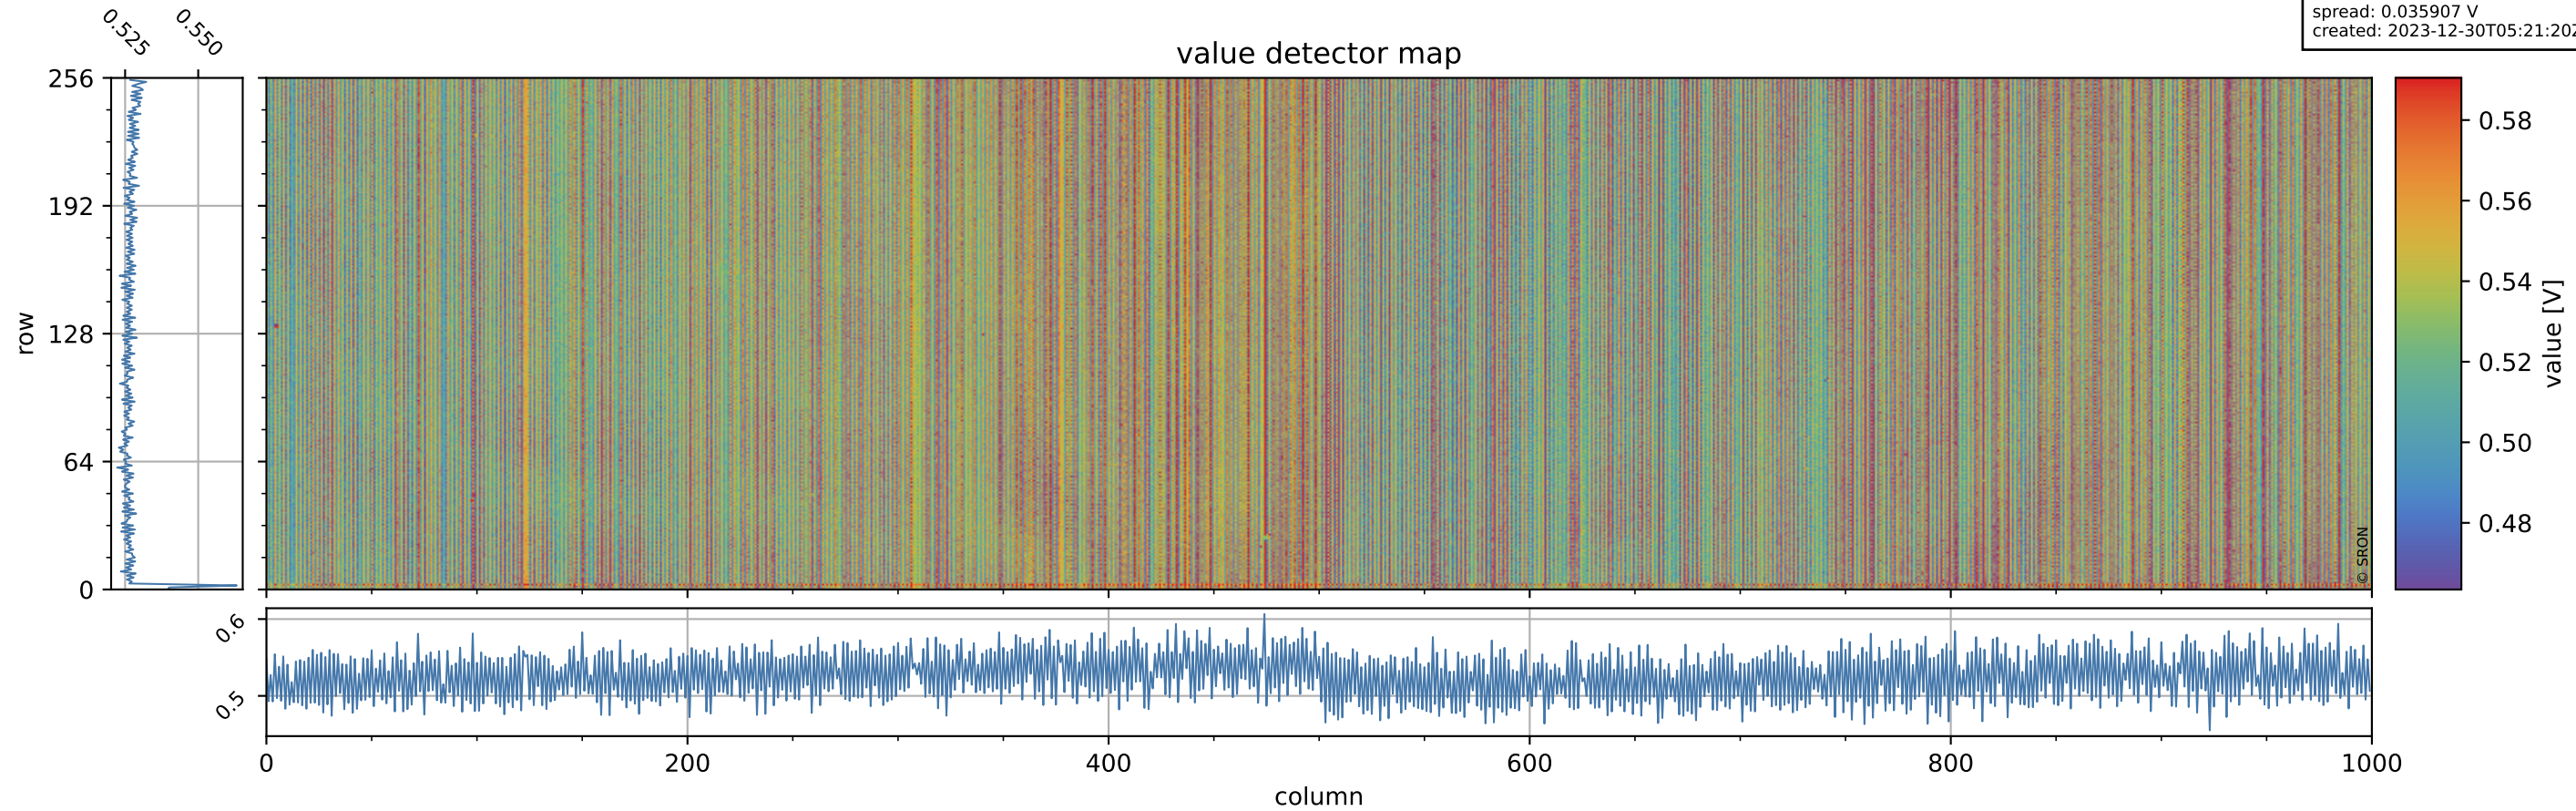

Tropomi SWIR offset (official)

orbits: 20 in [32122, 32167]
coverage: 2023-12-25 / 2023-12-28
median: 0.52606 V
spread: 0.035907 V
created: 2023-12-30T05:21:20Z

value detector map

Tropomi SWIR offset (official)

orbits: 20 in [32122, 32167]
coverage: 2023-12-25 / 2023-12-28
median: 28.258 μV
spread: 14.329 μV
created: 2023-12-30T05:21:20Z

uncertainty detector map

Tropomi SWIR offset (official)

orbits: 20 in [32122, 32167]
coverage: 2023-12-25 / 2023-12-28
median: 0.051955 mV
spread: 0.41393 mV
created: 2023-12-30T05:21:21Z

value compared with SWIR offset CKD

Tropomi SWIR offset (official)

orbits: 20 in [32122, 32167]
coverage: 2023-12-25 / 2023-12-28
created: 2023-12-30T05:21:21Z

ground-tracks of Sentinel-5P

Tropomi SWIR offset (official)

orbits: 20 in [32122, 32167]
coverage: 2023-12-25 / 2023-12-28
created: 2023-12-30T05:21:22Z

trend of detector median & temperatures