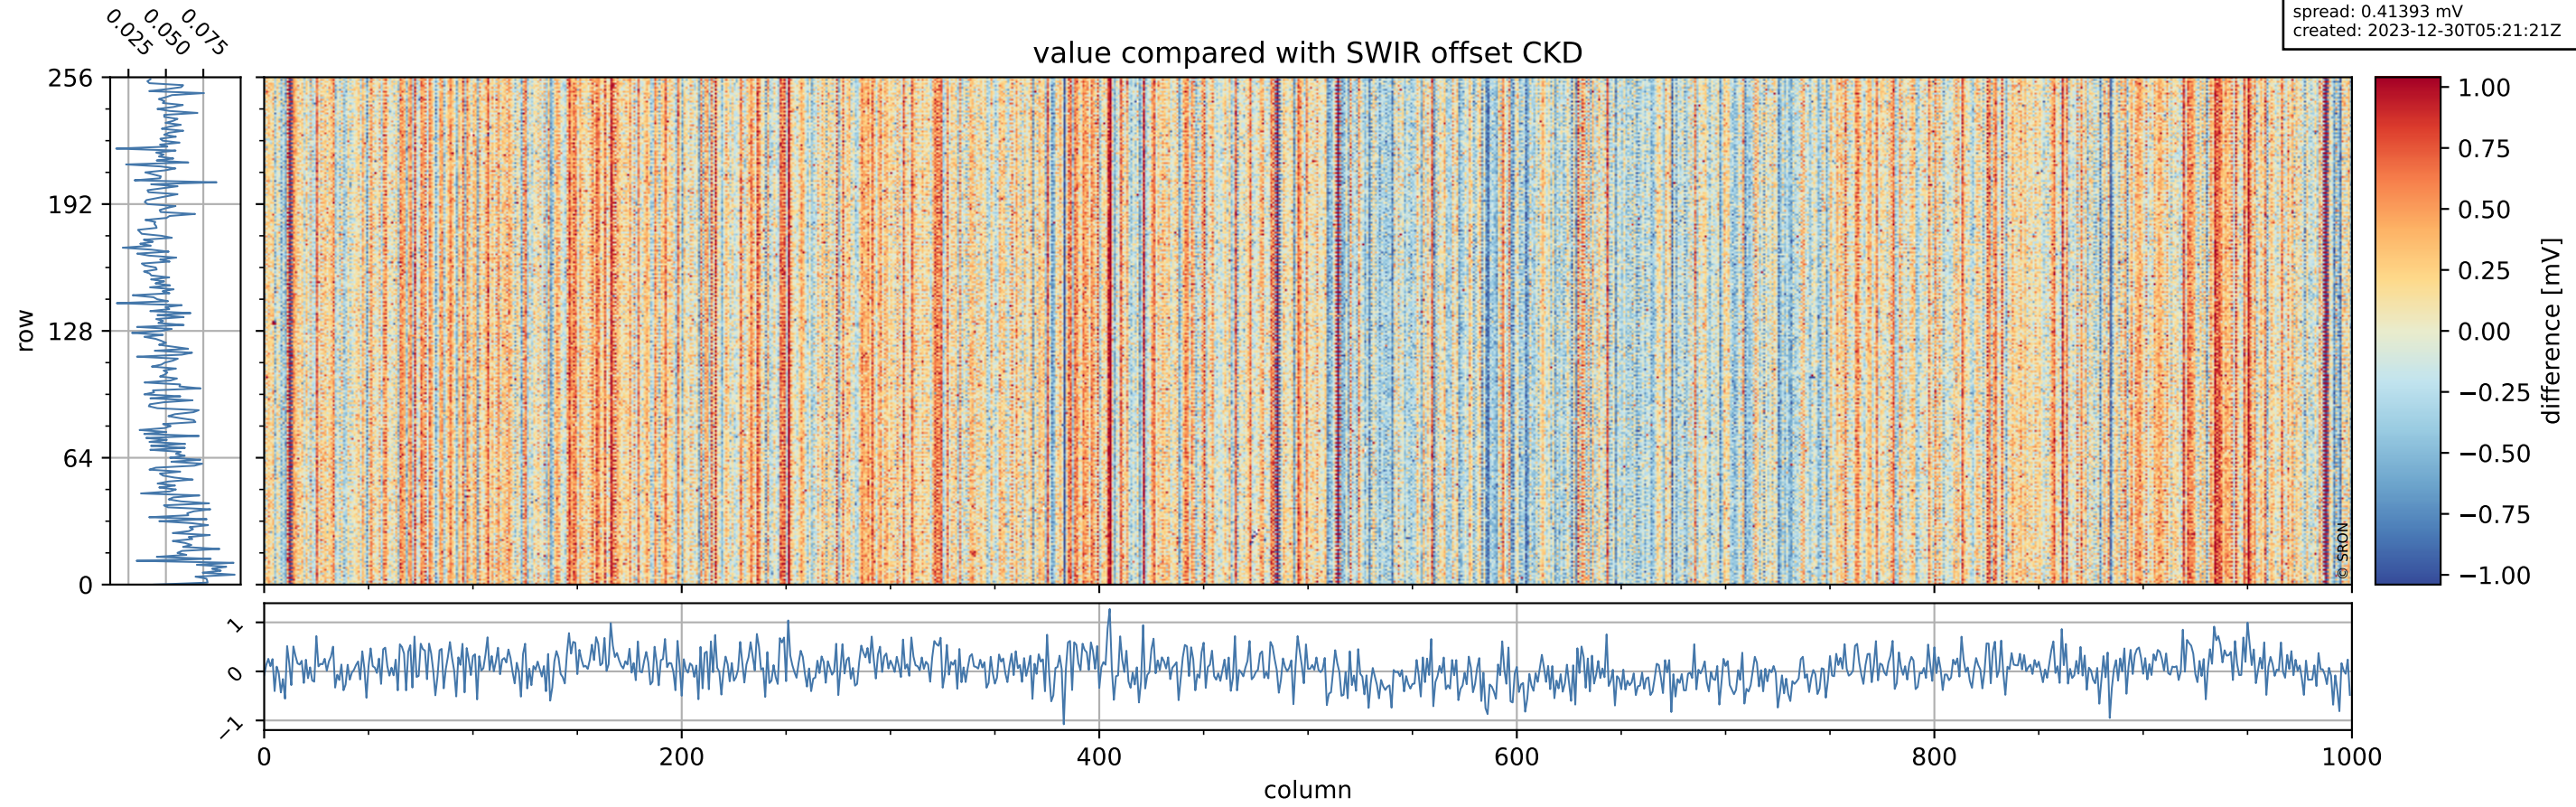

Tropomi SWIR offset (official)

orbits: 20 in [32122, 32167]
coverage: 2023-12-25 / 2023-12-28
median: 0.52606 V
spread: 0.035907 V
created: 2023-12-30T05:21:20Z

value detector map

Tropomi SWIR offset (official)

orbits: 20 in [32122, 32167]
coverage: 2023-12-25 / 2023-12-28
median: 28.258 μV
spread: 14.329 μV
created: 2023-12-30T05:21:20Z

uncertainty detector map

Tropomi SWIR offset (official)

orbits: 20 in [32122, 32167]
coverage: 2023-12-25 / 2023-12-28
median: 0.051955 mV
spread: 0.41393 mV
created: 2023-12-30T05:21:21Z

value compared with SWIR offset CKD

Tropomi SWIR offset (official)

orbits: 20 in [32122, 32167]
coverage: 2023-12-25 / 2023-12-28
created: 2023-12-30T05:21:21Z

ground-tracks of Sentinel-5P

Tropomi SWIR offset (official)

orbits: 20 in [32122, 32167]
coverage: 2023-12-25 / 2023-12-28
created: 2023-12-30T05:21:22Z

trend of detector median & temperatures