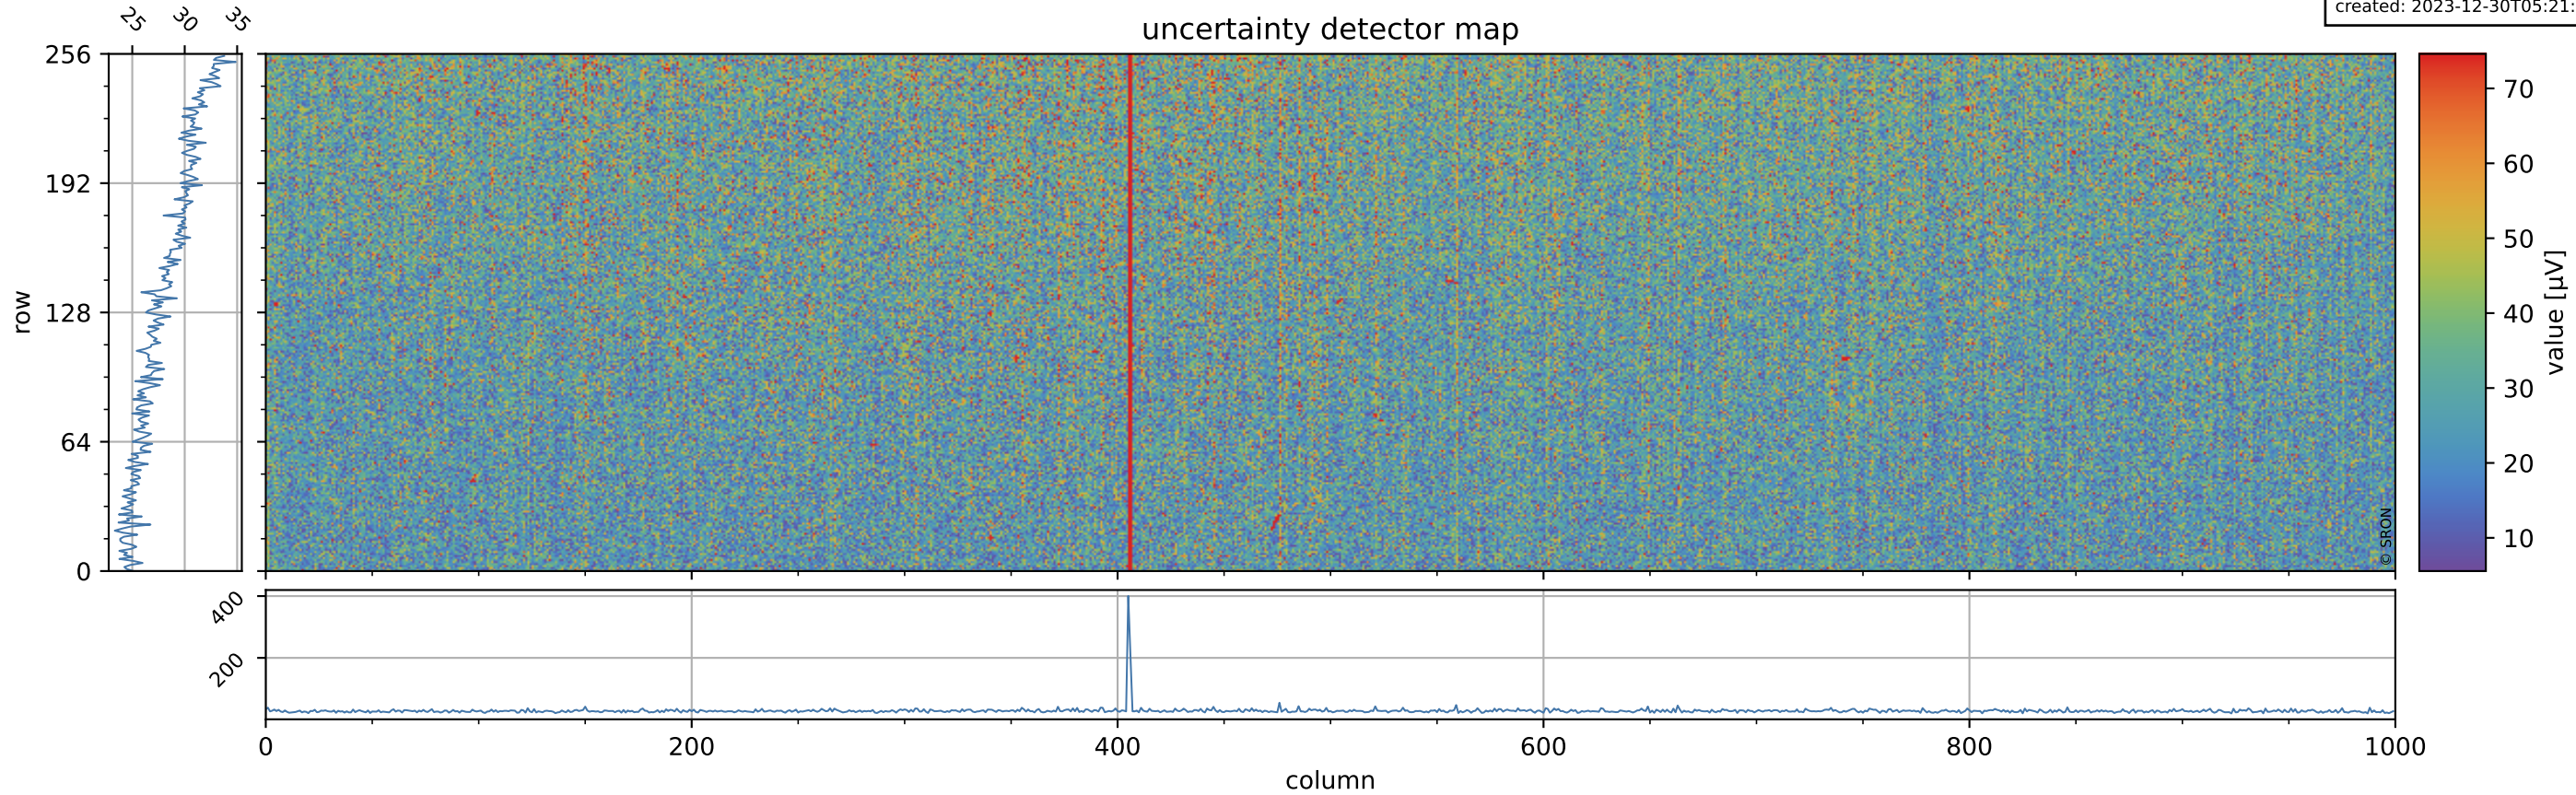

Tropomi SWIR offset (official)

orbits: 20 in [32122, 32167]
coverage: 2023-12-25 / 2023-12-28
median: 0.52606 V
spread: 0.035907 V
created: 2023-12-30T05:21:20Z

value detector map

Tropomi SWIR offset (official)

orbits: 20 in [32122, 32167]
coverage: 2023-12-25 / 2023-12-28
median: 28.258 μV
spread: 14.329 μV
created: 2023-12-30T05:21:20Z

uncertainty detector map

Tropomi SWIR offset (official)

orbits: 20 in [32122, 32167]
coverage: 2023-12-25 / 2023-12-28
median: 0.051955 mV
spread: 0.41393 mV
created: 2023-12-30T05:21:21Z

value compared with SWIR offset CKD

Tropomi SWIR offset (official)

orbits: 20 in [32122, 32167]
coverage: 2023-12-25 / 2023-12-28
created: 2023-12-30T05:21:21Z

ground-tracks of Sentinel-5P

Tropomi SWIR offset (official)

orbits: 20 in [32122, 32167]
coverage: 2023-12-25 / 2023-12-28
created: 2023-12-30T05:21:22Z

trend of detector median & temperatures