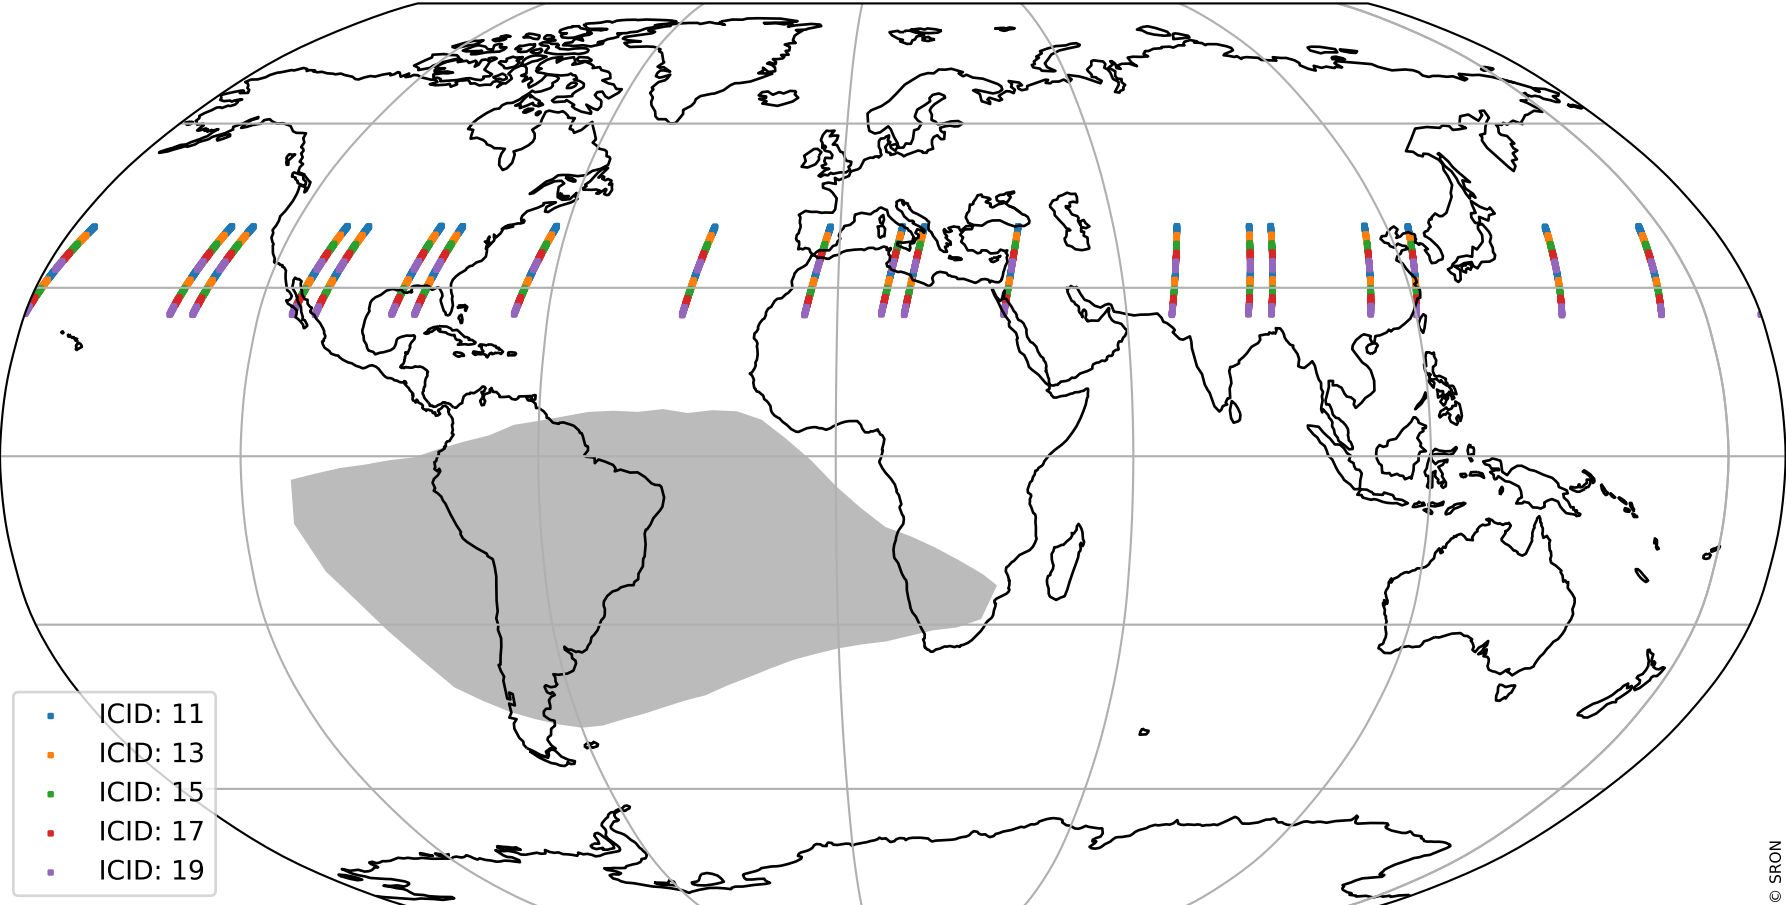

Tropomi SWIR offset (official)

orbits: 20 in [32122, 32167]
coverage: 2023-12-25 / 2023-12-28
median: 0.52606 V
spread: 0.035907 V
created: 2023-12-30T05:21:20Z

value detector map

Tropomi SWIR offset (official)

orbits: 20 in [32122, 32167]
coverage: 2023-12-25 / 2023-12-28
median: 28.258 μV
spread: 14.329 μV
created: 2023-12-30T05:21:20Z

uncertainty detector map

Tropomi SWIR offset (official)

orbits: 20 in [32122, 32167]
coverage: 2023-12-25 / 2023-12-28
median: 0.051955 mV
spread: 0.41393 mV
created: 2023-12-30T05:21:21Z

value compared with SWIR offset CKD

Tropomi SWIR offset (official)

orbits: 20 in [32122, 32167]
coverage: 2023-12-25 / 2023-12-28
created: 2023-12-30T05:21:21Z

ground-tracks of Sentinel-5P

Tropomi SWIR offset (official)

orbits: 20 in [32122, 32167]
coverage: 2023-12-25 / 2023-12-28
created: 2023-12-30T05:21:22Z

trend of detector median & temperatures