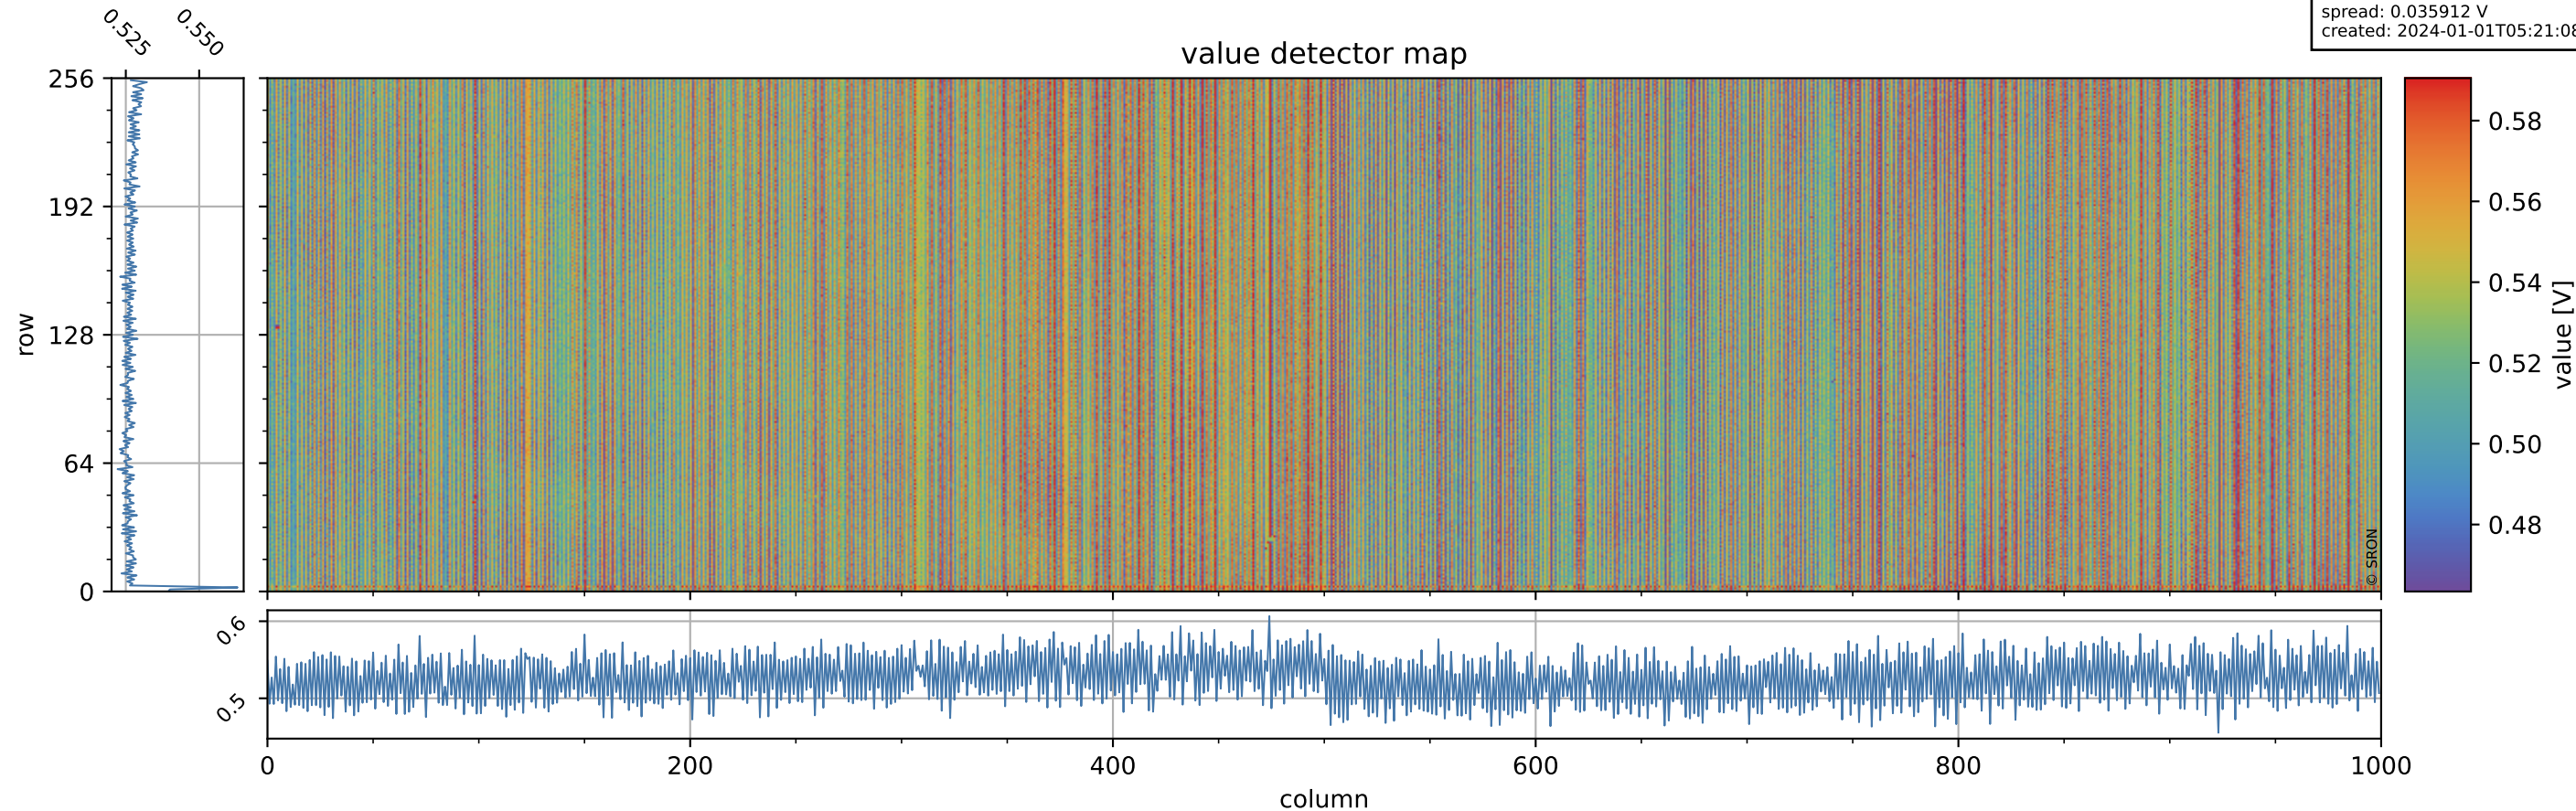

Tropomi SWIR offset (official)

orbits: 18 in [32167, 32212]
coverage: 2023-12-28 / 2023-12-31
median: 0.52606 V
spread: 0.035912 V
created: 2024-01-01T05:21:08Z

value detector map

Tropomi SWIR offset (official)

orbits: 18 in [32167, 32212]
coverage: 2023-12-28 / 2023-12-31
median: 29.05 μV
spread: 14.704 μV
created: 2024-01-01T05:21:08Z

uncertainty detector map

25
0
25

row

256
192
128
64
0

400
200

0 200 400 600 800 1000

value compared with SWIR offset CKD

Tropomi SWIR offset (official)

orbits: 18 in [32167, 32212]
coverage: 2023-12-28 / 2023-12-31
created: 2024-01-01T05:21:09Z

ground-tracks of Sentinel-5P

Tropomi SWIR offset (official)

orbits: 18 in [32167, 32212]
coverage: 2023-12-28 / 2023-12-31
created: 2024-01-01T05:21:10Z

trend of detector median & temperatures