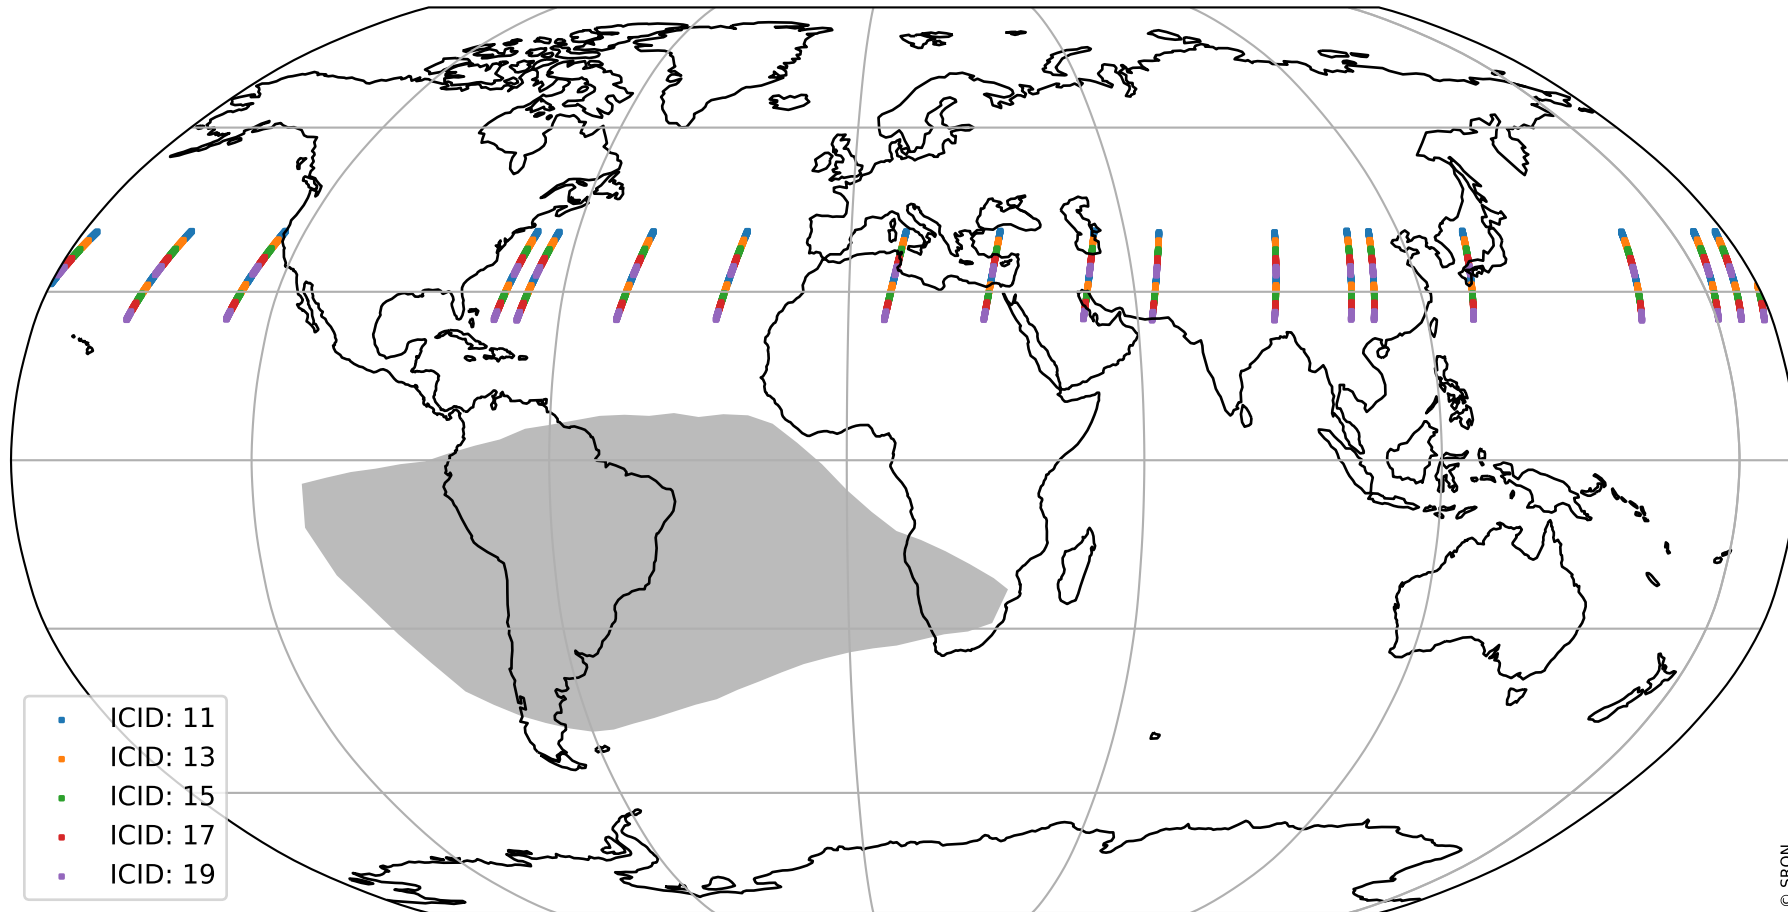

orbits: 18 in [32167, 32212]
coverage: 2023-12-28 / 2023-12-31
median: 29.05 μV
spread: 14.704 μV
created: 2024-01-01T05:21:08Z

uncertainty detector map

25
0
25

row

256
192
128
64
0

400
200

0 200 400 600 800 1000

column

value [μV]

70
60
50
40
30
20
10

© SRON

Tropomi SWIR offset (official)

orbits: 18 in [32167, 32212]
coverage: 2023-12-28 / 2023-12-31
median: 0.047754 mV
spread: 0.41568 mV
created: 2024-01-01T05:21:09Z

value compared with SWIR offset CKD

Tropomi SWIR offset (official)

orbits: 18 in [32167, 32212]
coverage: 2023-12-28 / 2023-12-31
created: 2024-01-01T05:21:09Z

ground-tracks of Sentinel-5P

Tropomi SWIR offset (official)

orbits: 18 in [32167, 32212]
coverage: 2023-12-28 / 2023-12-31
created: 2024-01-01T05:21:10Z

trend of detector median & temperatures