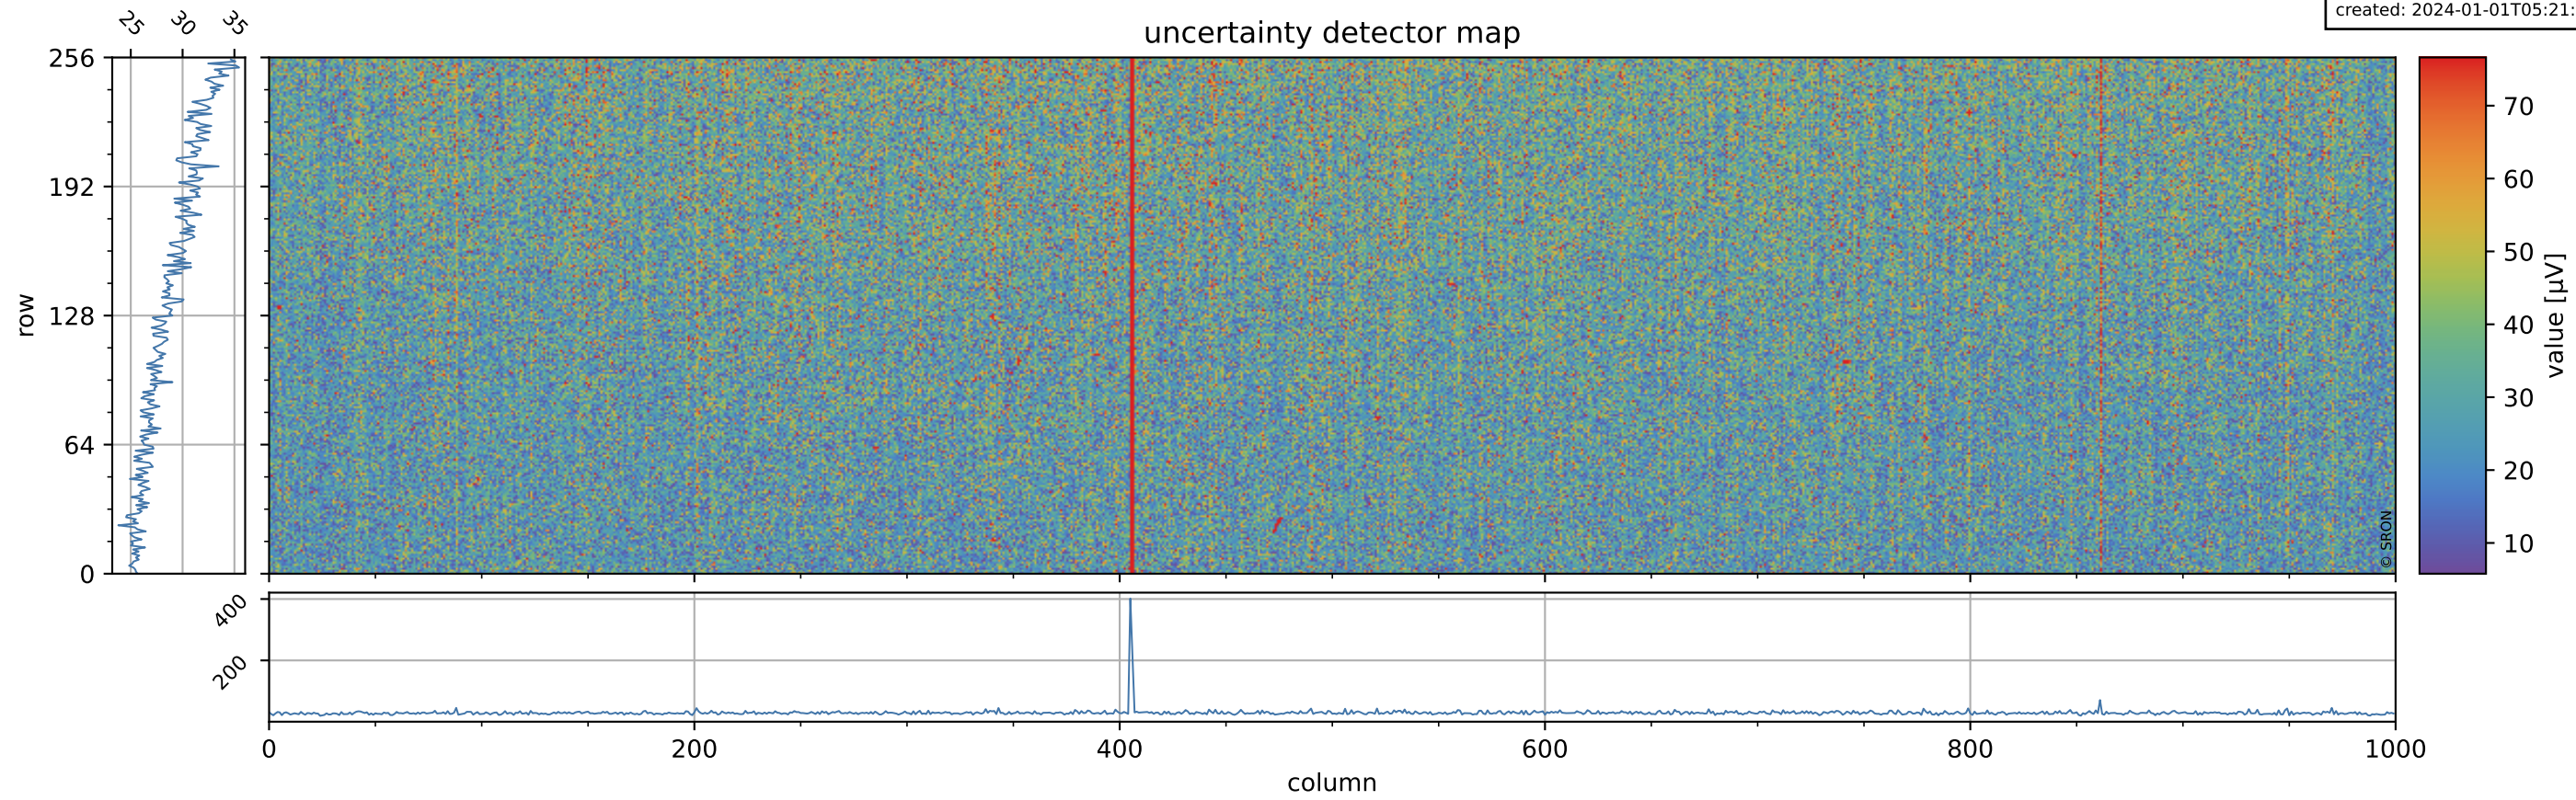

Tropomi SWIR offset (official)

orbits: 18 in [32167, 32212]
coverage: 2023-12-28 / 2023-12-31
median: 0.52606 V
spread: 0.035912 V
created: 2024-01-01T05:21:08Z

value detector map

Tropomi SWIR offset (official)

orbits: 18 in [32167, 32212]
coverage: 2023-12-28 / 2023-12-31
median: 29.05 μV
spread: 14.704 μV
created: 2024-01-01T05:21:08Z

uncertainty detector map

25
0
25

row

256
192
128
64
0

400
200

0 200 400 600 800 1000

column

value [μV]

70
60
50
40
30
20
10

© SRON

Tropomi SWIR offset (official)

orbits: 18 in [32167, 32212]
coverage: 2023-12-28 / 2023-12-31
median: 0.047754 mV
spread: 0.41568 mV
created: 2024-01-01T05:21:09Z

value compared with SWIR offset CKD

Tropomi SWIR offset (official)

orbits: 18 in [32167, 32212]
coverage: 2023-12-28 / 2023-12-31
created: 2024-01-01T05:21:09Z

ground-tracks of Sentinel-5P

Tropomi SWIR offset (official)