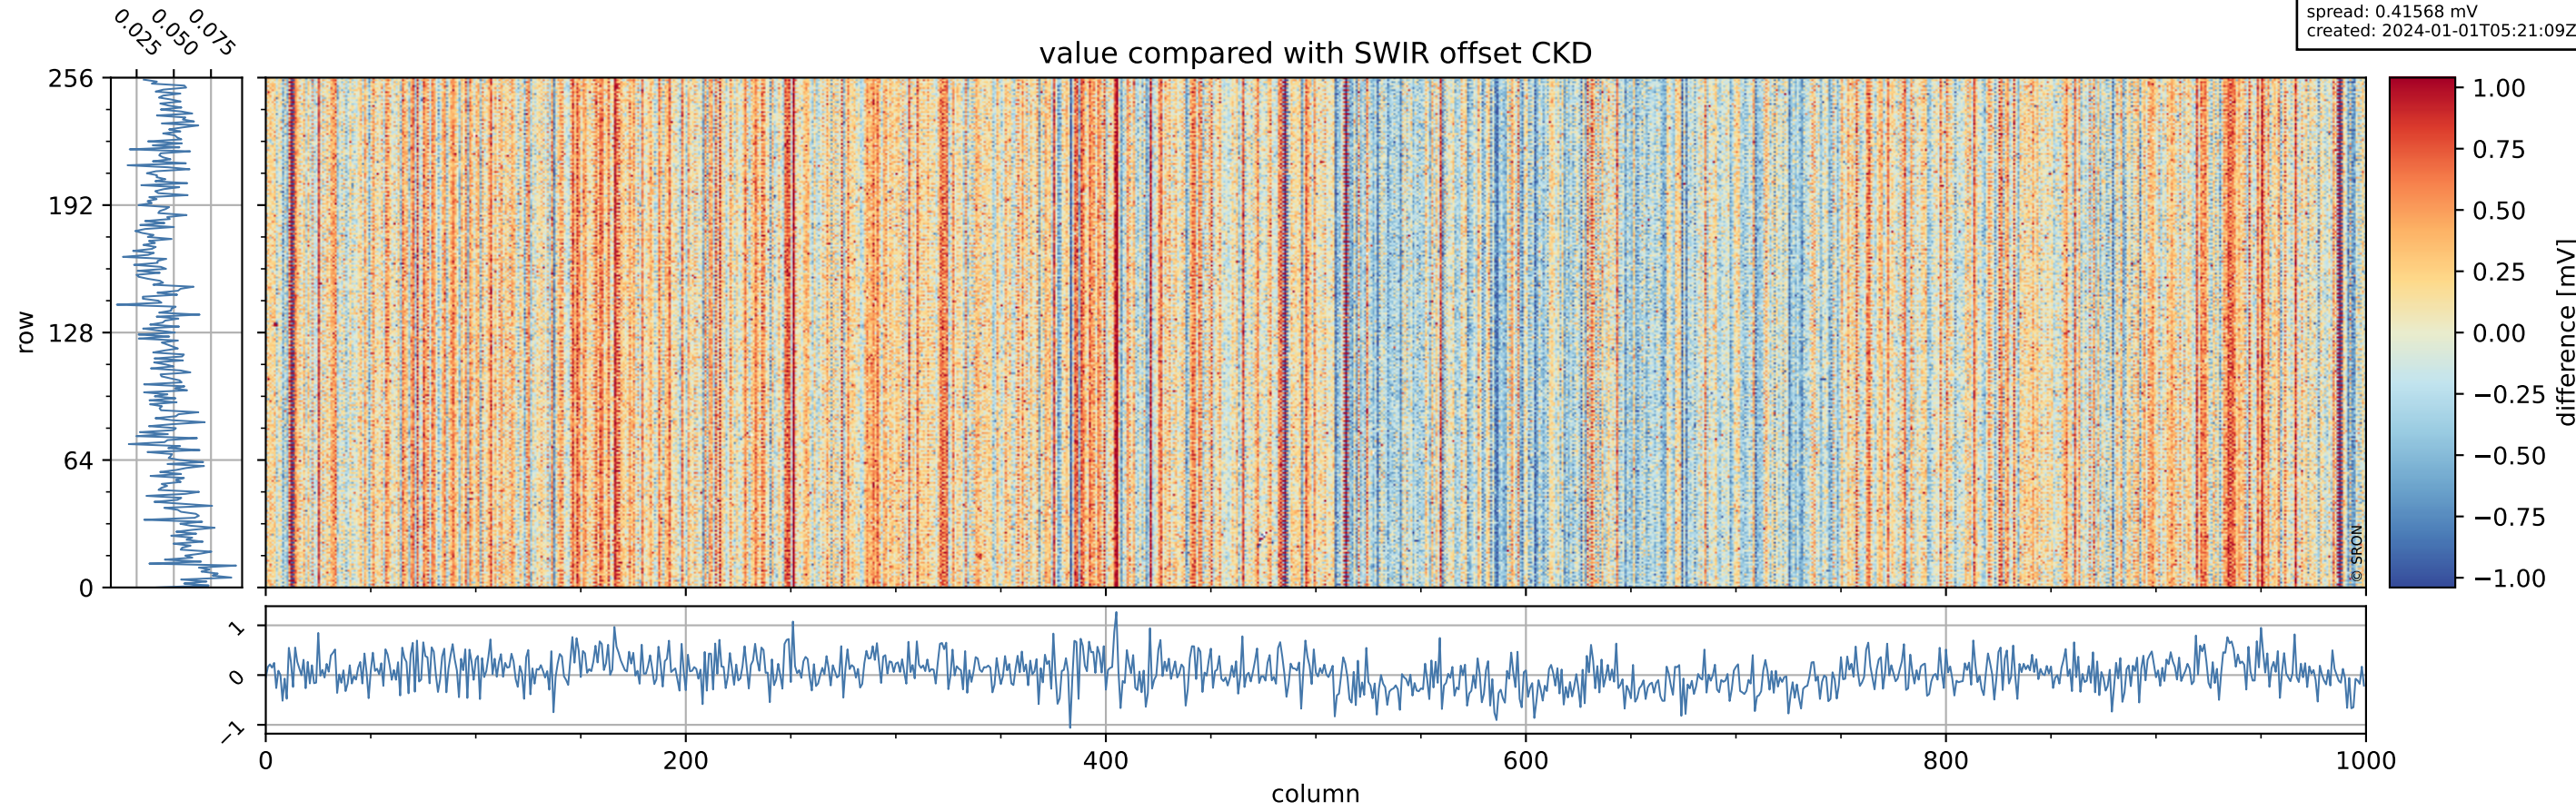

orbits: 18 in [32167, 32212]
coverage: 2023-12-28 / 2023-12-31
median: 29.05 μV
spread: 14.704 μV
created: 2024-01-01T05:21:08Z

uncertainty detector map

25
0
25

row

256
192
128
64
0

400
200

0 200 400 600 800 1000

column

value [μV]

70
60
50
40
30
20
10

© SRON

Tropomi SWIR offset (official)

orbits: 18 in [32167, 32212]
coverage: 2023-12-28 / 2023-12-31
median: 0.047754 mV
spread: 0.41568 mV
created: 2024-01-01T05:21:09Z

value compared with SWIR offset CKD

Tropomi SWIR offset (official)

orbits: 18 in [32167, 32212]
coverage: 2023-12-28 / 2023-12-31
created: 2024-01-01T05:21:09Z

ground-tracks of Sentinel-5P

Tropomi SWIR offset (official)

orbits: 18 in [32167, 32212]
coverage: 2023-12-28 / 2023-12-31
created: 2024-01-01T05:21:10Z

trend of detector median & temperatures