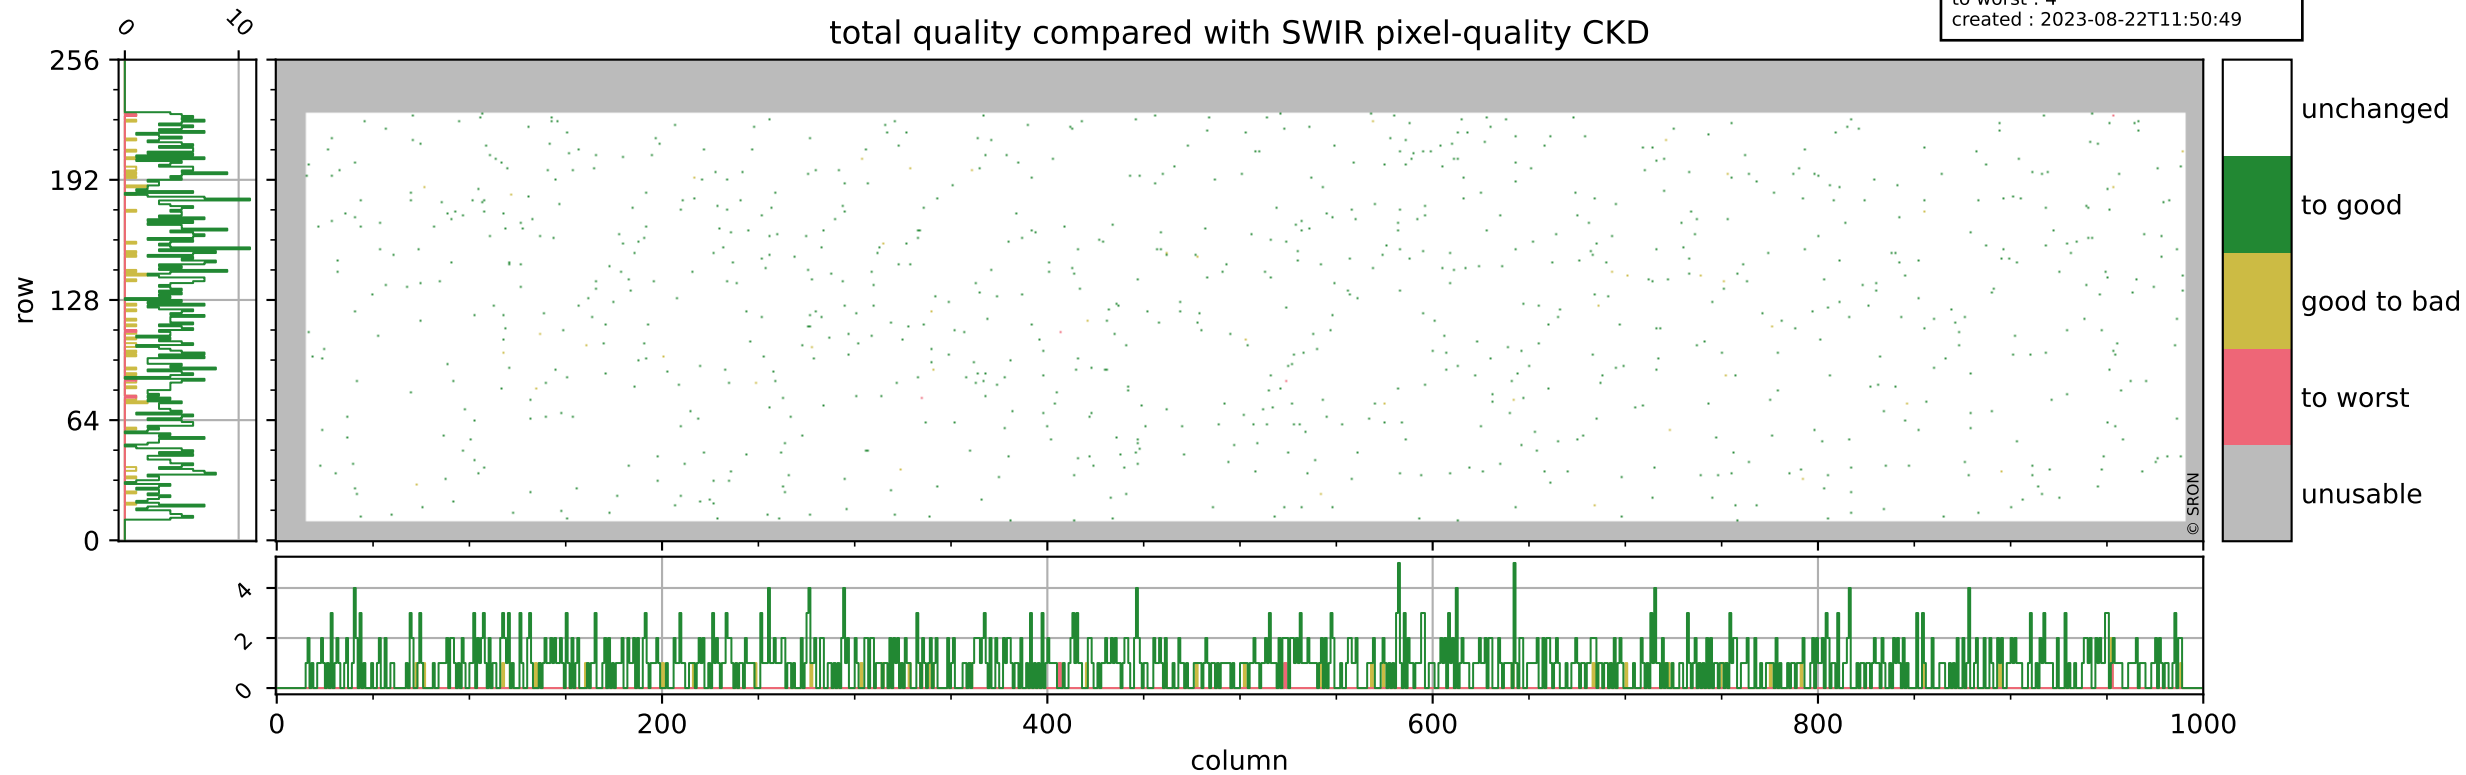

orbits : 17 in [1837, 1882]
coverage : 2018-02-20 / 2018-02-22
bad (quality < 0.8) : 137
worst (quality < 0.1) : 41
created : 2023-08-22T11:50:49

Tropomi SWIR pixel quality (beta nominal)

orbits : 17 in [1837, 1882]
coverage : 2018-02-20 / 2018-02-22
bad (quality < 0.8) : 0
worst (quality < 0.1) : 0
created : 2023-08-22T11:50:49

Tropomi SWIR pixel quality (beta nominal)

orbits : 17 in [1837, 1882]
coverage : 2018-02-20 / 2018-02-22
to good : 894
good to bad : 43
to worst : 4
created : 2023-08-22T11:50:49

total quality compared with SWIR pixel-quality CKD

Tropomi SWIR pixel quality (beta nominal)

orbits : 17 in [1837, 1882]
coverage : 2018-02-20 / 2018-02-22
created : 2023-08-22T11:50:49

Histograms of pixel-quality

Tropomi SWIR pixel quality (beta nominal) ground-tracks of Sentinel-5P

orbits : 17 in [1837, 1882]
coverage : 2018-02-20 / 2018-02-22
created : 2023-08-22T11:50:50