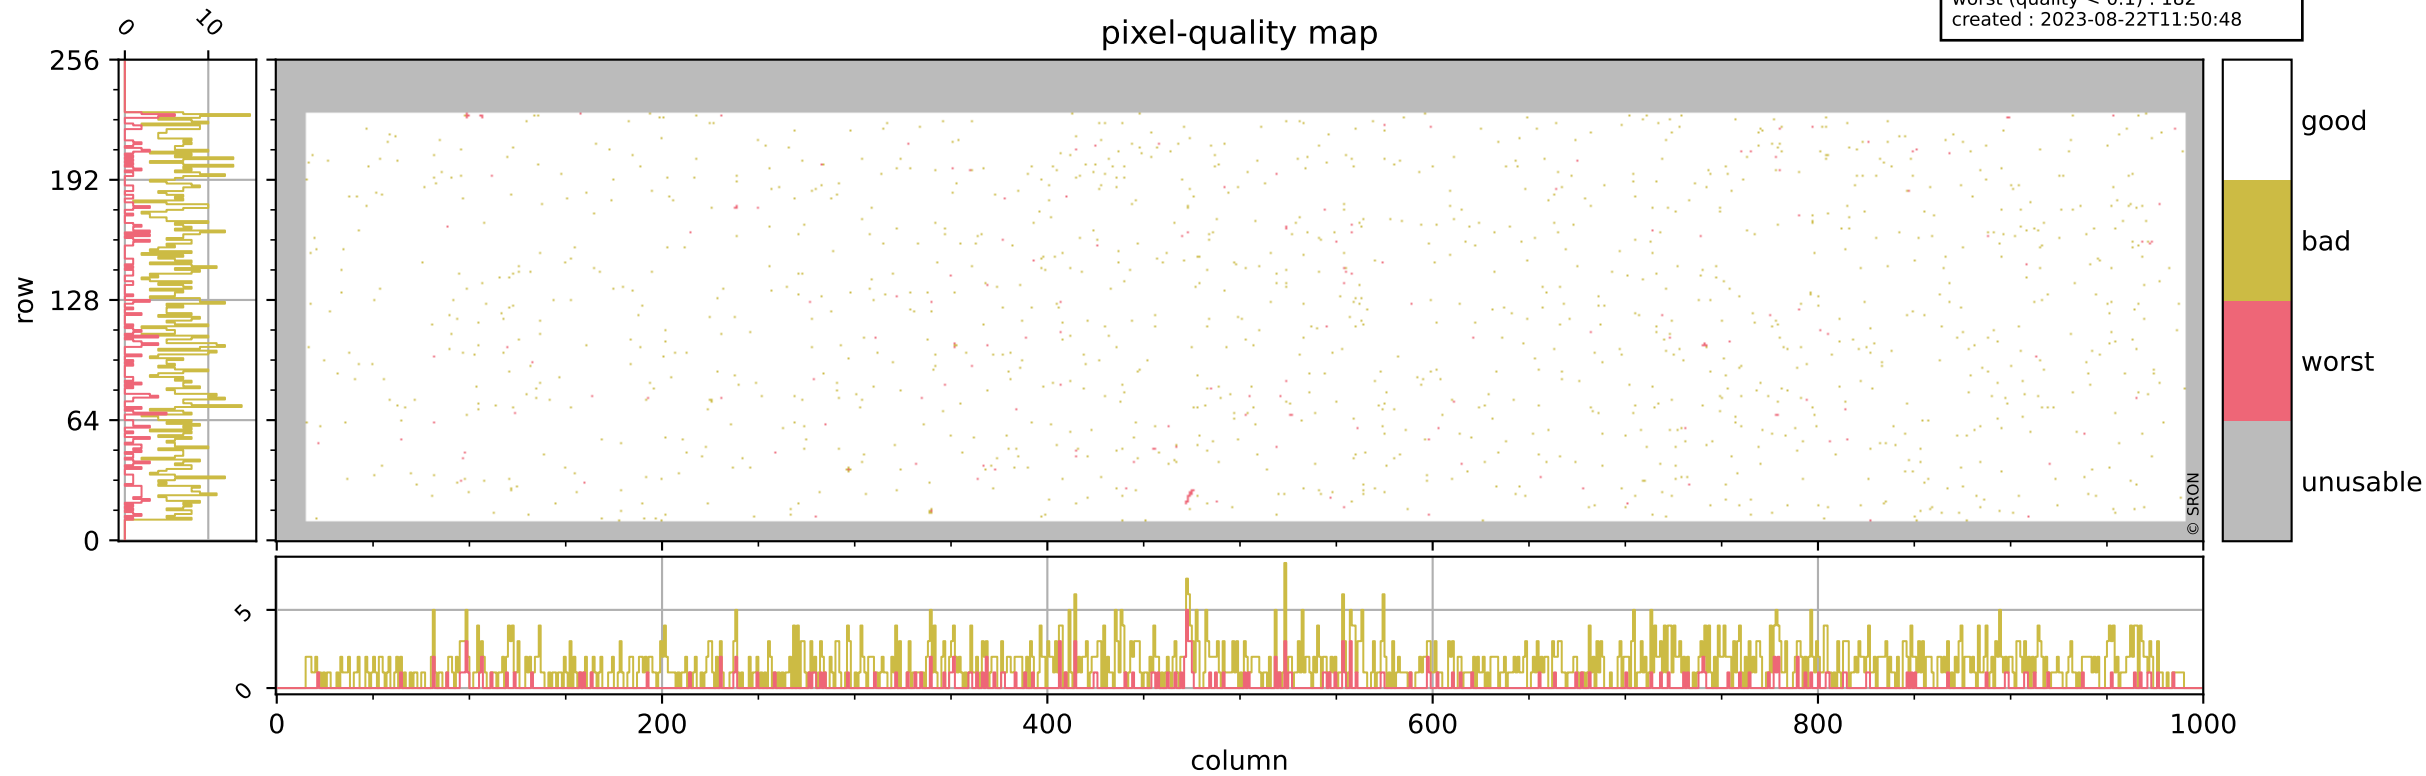

Tropomi SWIR pixel quality (beta nominal)

orbits : 17 in [1837, 1882]
coverage : 2018-02-20 / 2018-02-22
bad (quality < 0.8) : 1432
worst (quality < 0.1) : 182
created : 2023-08-22T11:50:48

pixel-quality map

Tropomi SWIR pixel quality (beta nominal)

orbits : 17 in [1837, 1882]
coverage : 2018-02-20 / 2018-02-22
bad (quality < 0.8) : 282
worst (quality < 0.1) : 108
created : 2023-08-22T11:50:48

Tropomi SWIR pixel quality (beta nominal)

orbits : 17 in [1837, 1882]
coverage : 2018-02-20 / 2018-02-22
bad (quality < 0.8) : 137
worst (quality < 0.1) : 41
created : 2023-08-22T11:50:49

Tropomi SWIR pixel quality (beta nominal)

orbits : 17 in [1837, 1882]
coverage : 2018-02-20 / 2018-02-22
bad (quality < 0.8) : 0
worst (quality < 0.1) : 0
created : 2023-08-22T11:50:49

orbits : 17 in [1837, 1882]
coverage : 2018-02-20 / 2018-02-22
created : 2023-08-22T11:50:50