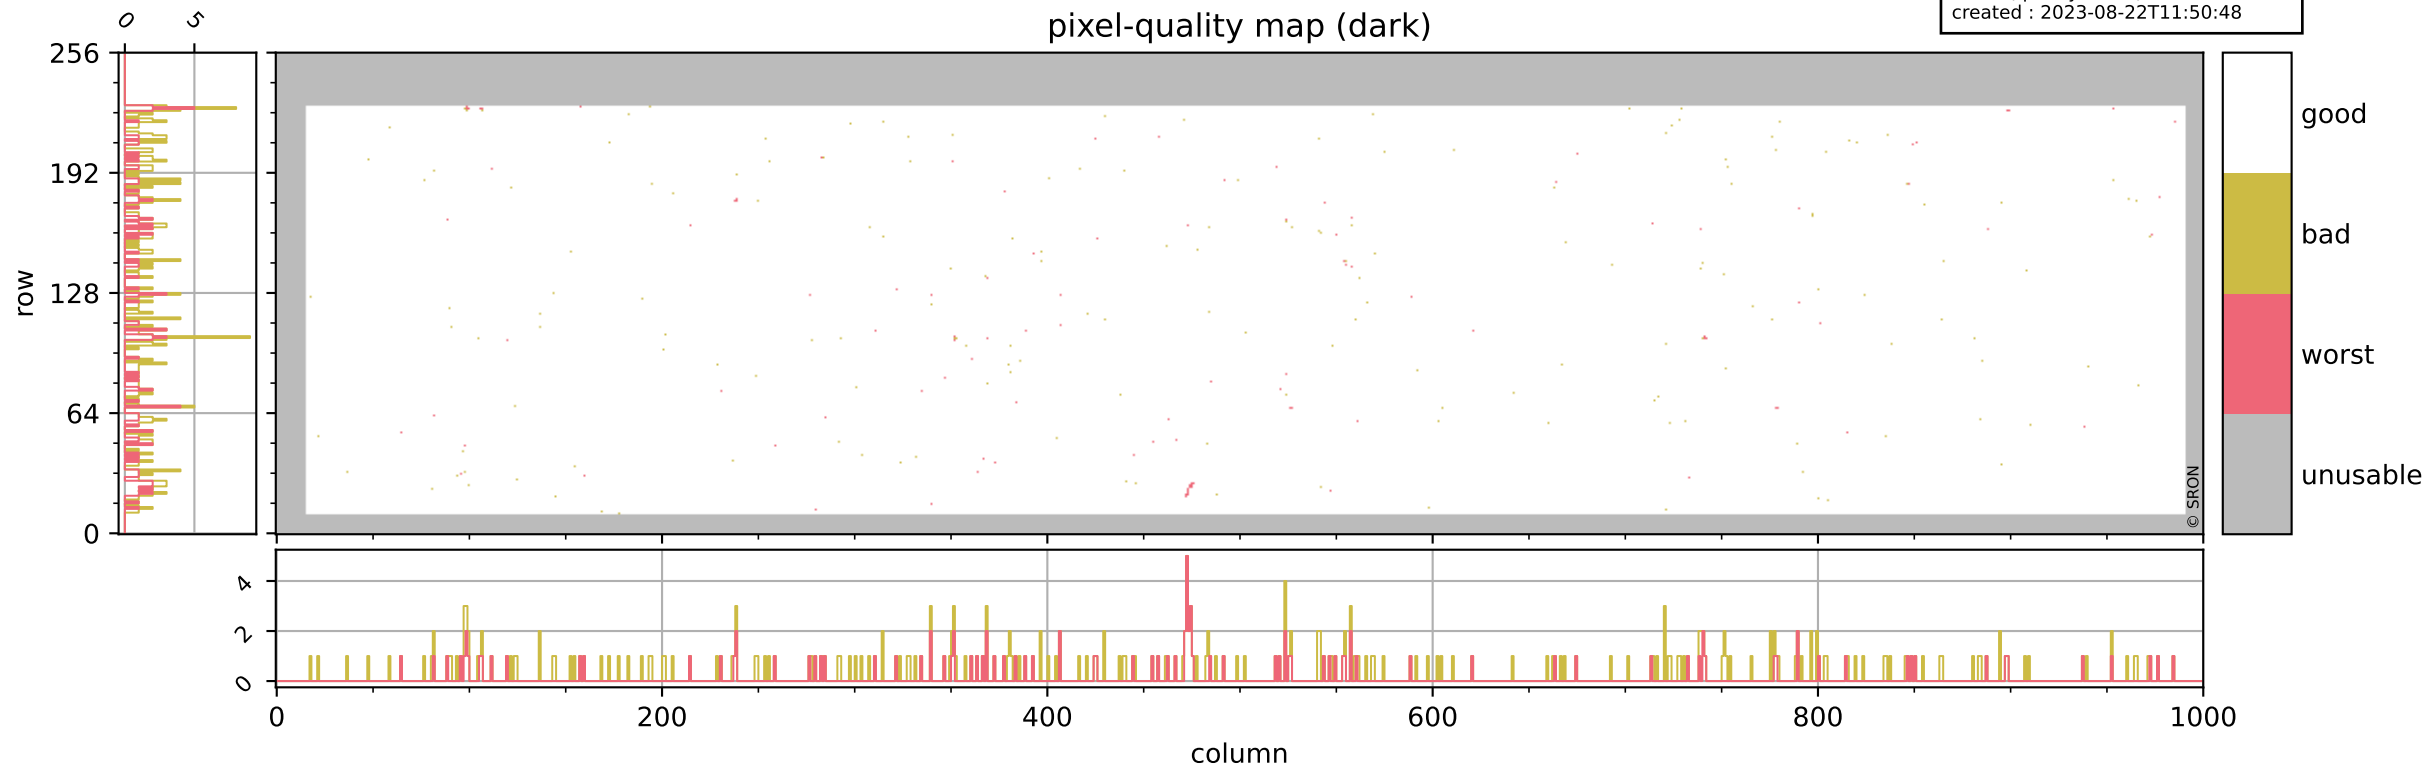

Tropomi SWIR pixel quality (beta nominal)

orbits : 17 in [1837, 1882]
coverage : 2018-02-20 / 2018-02-22
bad (quality < 0.8) : 1432
worst (quality < 0.1) : 182
created : 2023-08-22T11:50:48

pixel-quality map

Tropomi SWIR pixel quality (beta nominal)

orbits : 17 in [1837, 1882]
coverage : 2018-02-20 / 2018-02-22
bad (quality < 0.8) : 282
worst (quality < 0.1) : 108
created : 2023-08-22T11:50:48

Tropomi SWIR pixel quality (beta nominal)

orbits : 17 in [1837, 1882]
coverage : 2018-02-20 / 2018-02-22
bad (quality < 0.8) : 137
worst (quality < 0.1) : 41
created : 2023-08-22T11:50:49

Tropomi SWIR pixel quality (beta nominal)

orbits : 17 in [1837, 1882]
coverage : 2018-02-20 / 2018-02-22
bad (quality < 0.8) : 0
worst (quality < 0.1) : 0
created : 2023-08-22T11:50:49

orbits : 17 in [1837, 1882]
coverage : 2018-02-20 / 2018-02-22
created : 2023-08-22T11:50:50