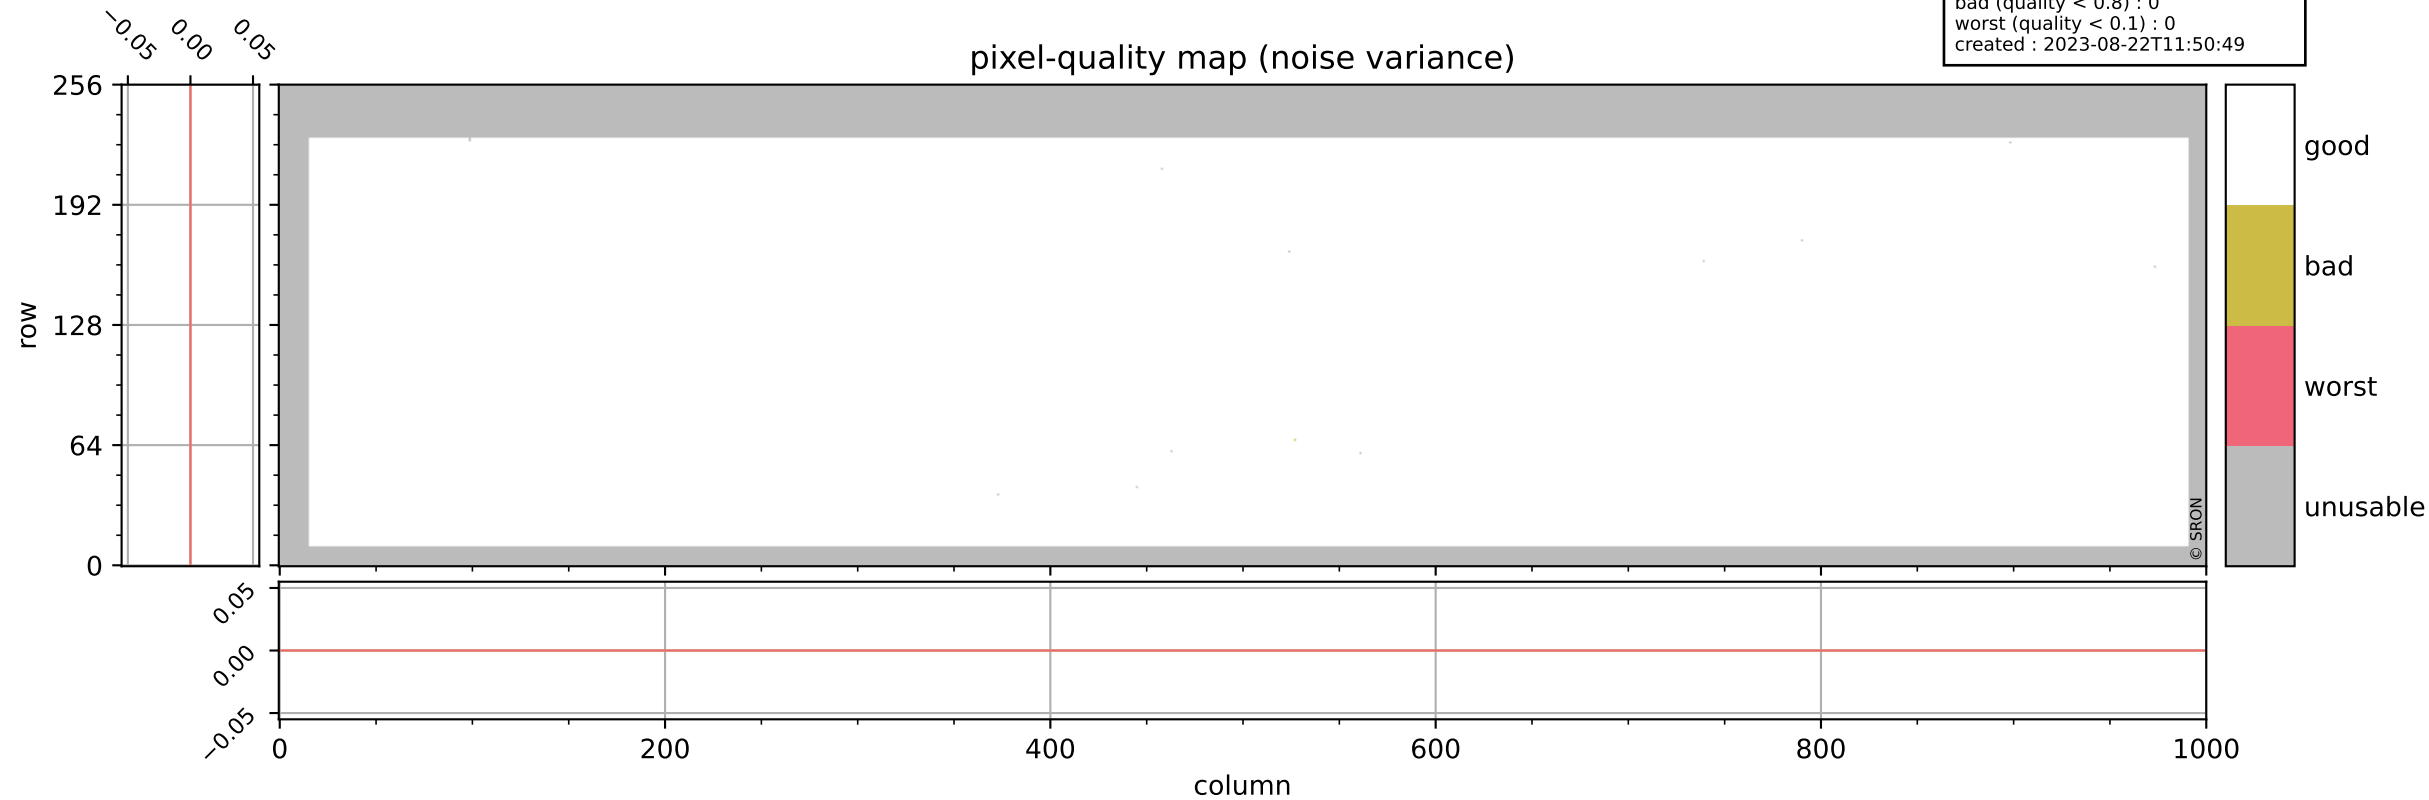

Tropomi SWIR pixel quality (beta nominal)

orbits : 17 in [1837, 1882]
coverage : 2018-02-20 / 2018-02-22
bad (quality < 0.8) : 282
worst (quality < 0.1) : 108
created : 2023-08-22T11:50:48

Tropomi SWIR pixel quality (beta nominal)

orbits : 17 in [1837, 1882]
coverage : 2018-02-20 / 2018-02-22
bad (quality < 0.8) : 137
worst (quality < 0.1) : 41
created : 2023-08-22T11:50:49

Tropomi SWIR pixel quality (beta nominal)

orbits : 17 in [1837, 1882]
coverage : 2018-02-20 / 2018-02-22
bad (quality < 0.8) : 0
worst (quality < 0.1) : 0
created : 2023-08-22T11:50:49

orbits : 17 in [1837, 1882]
coverage : 2018-02-20 / 2018-02-22
created : 2023-08-22T11:50:50