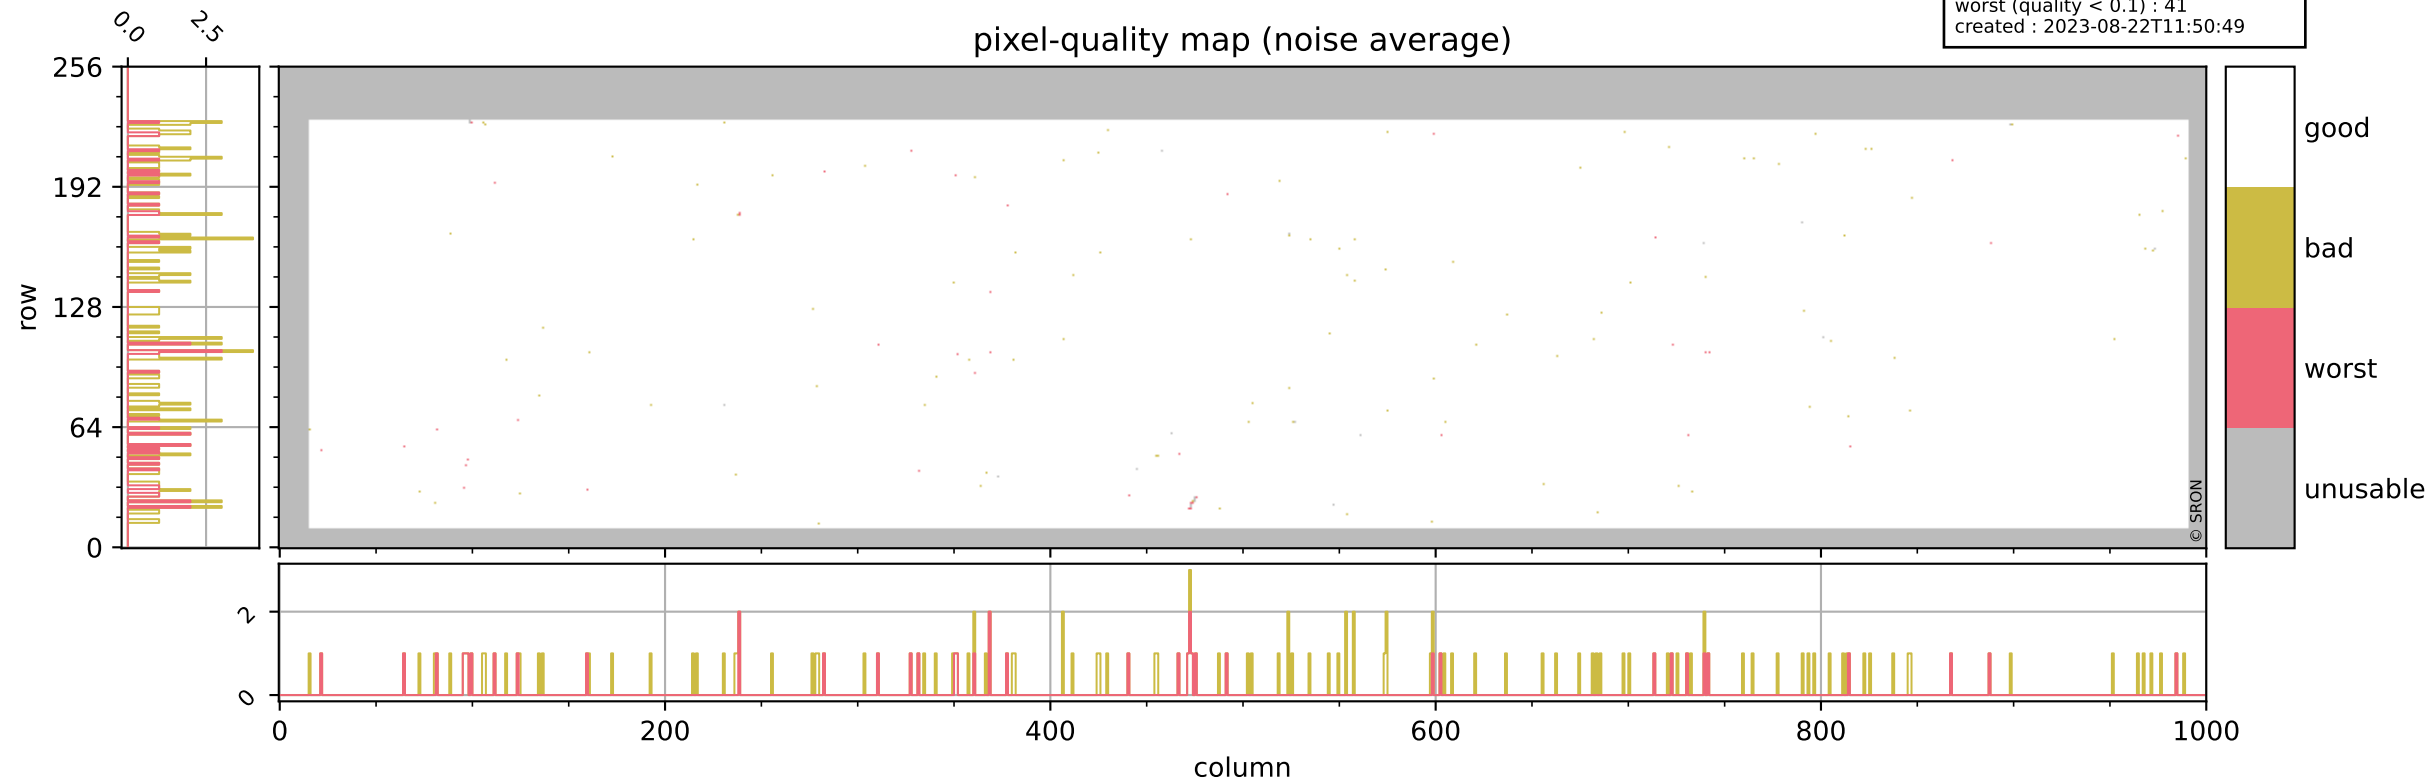

Tropomi SWIR pixel quality (beta nominal)

orbits : 17 in [1837, 1882]
coverage : 2018-02-20 / 2018-02-22
bad (quality < 0.8) : 1432
worst (quality < 0.1) : 182
created : 2023-08-22T11:50:48

pixel-quality map

Tropomi SWIR pixel quality (beta nominal)

orbits : 17 in [1837, 1882]
coverage : 2018-02-20 / 2018-02-22
bad (quality < 0.8) : 282
worst (quality < 0.1) : 108
created : 2023-08-22T11:50:48

Tropomi SWIR pixel quality (beta nominal)

orbits : 17 in [1837, 1882]
coverage : 2018-02-20 / 2018-02-22
bad (quality < 0.8) : 137
worst (quality < 0.1) : 41
created : 2023-08-22T11:50:49

Tropomi SWIR pixel quality (beta nominal)

orbits : 17 in [1837, 1882]
coverage : 2018-02-20 / 2018-02-22
bad (quality < 0.8) : 0
worst (quality < 0.1) : 0
created : 2023-08-22T11:50:49

orbits : 17 in [1837, 1882]
coverage : 2018-02-20 / 2018-02-22
created : 2023-08-22T11:50:50