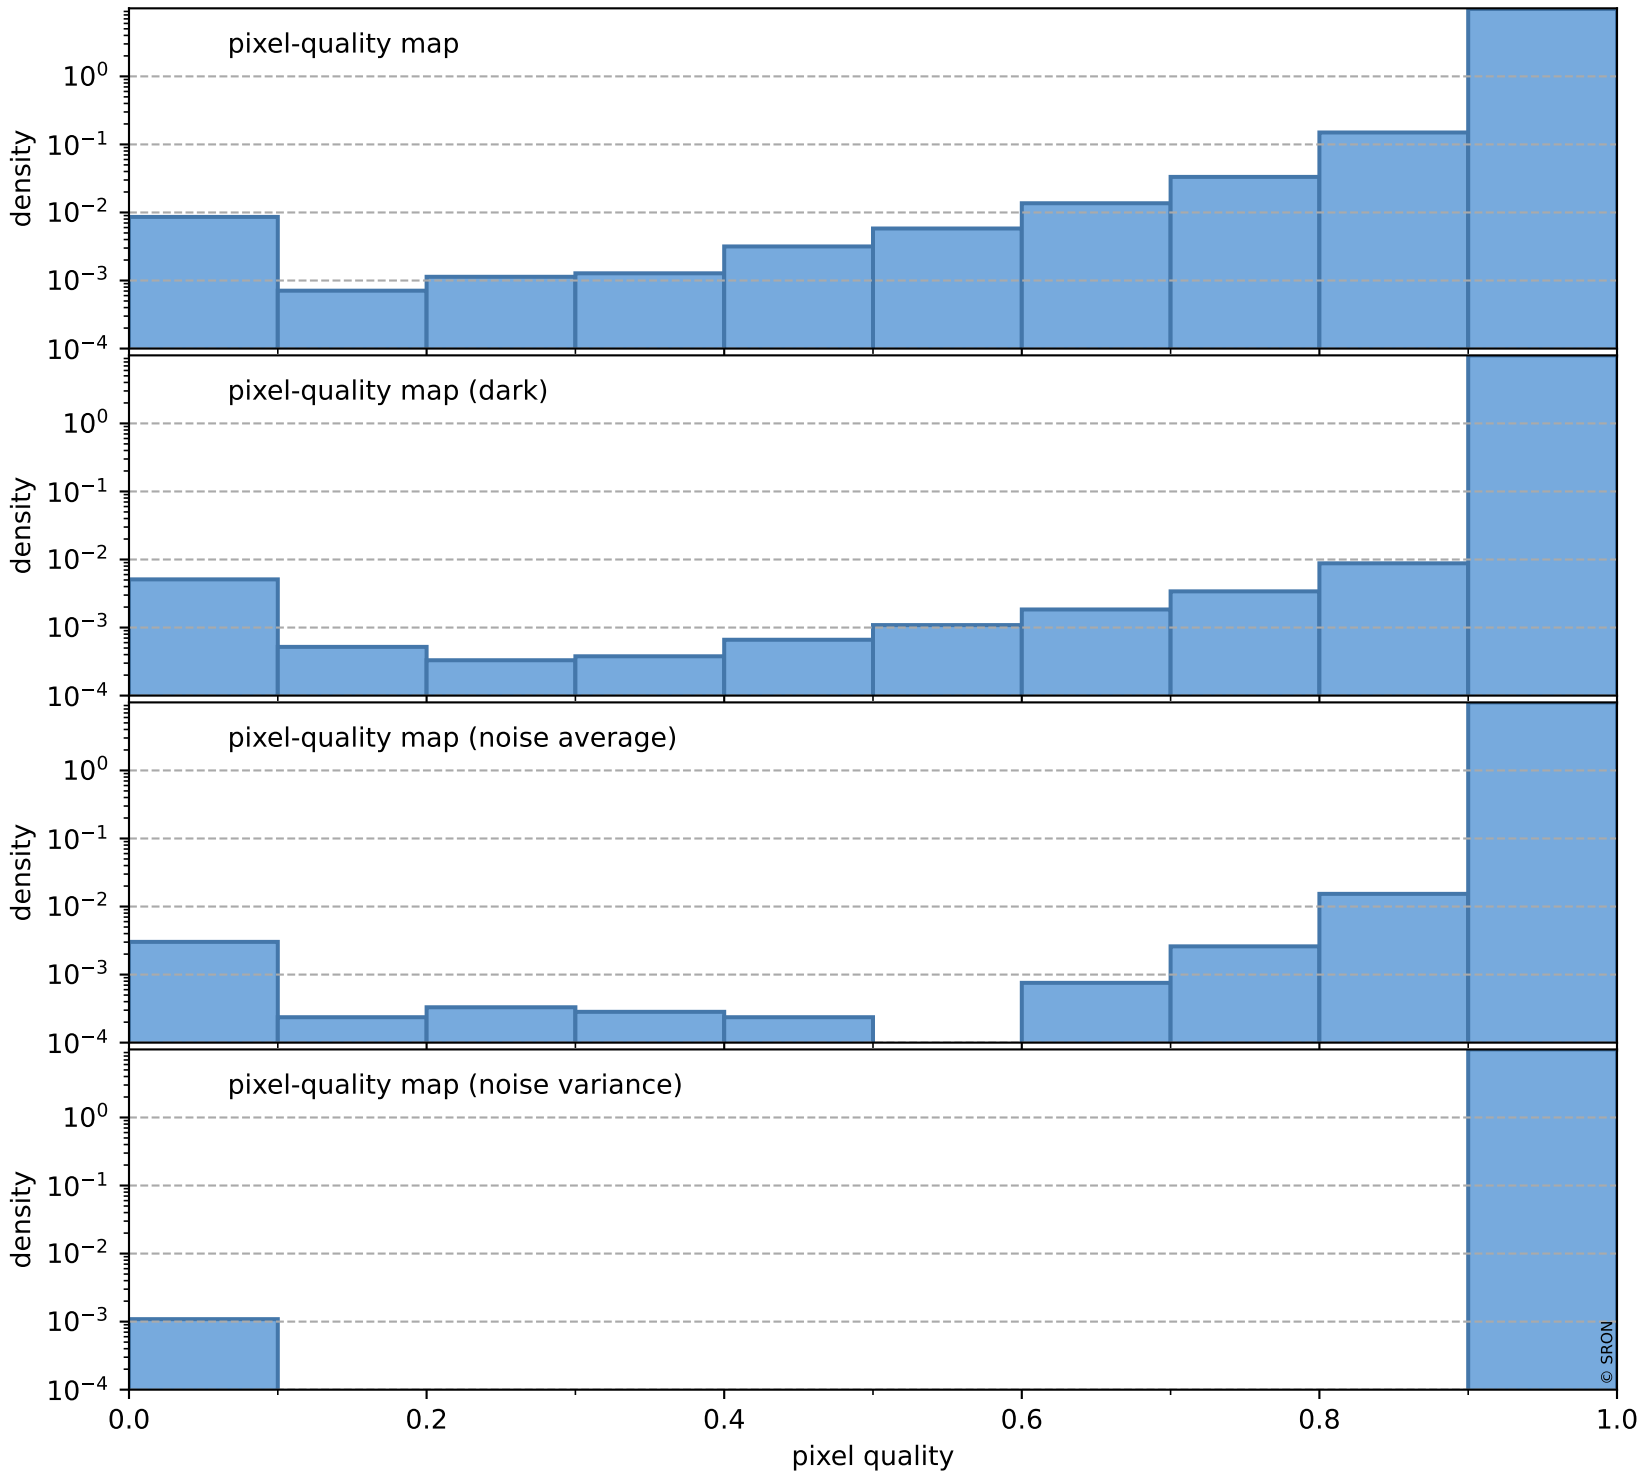

orbits : 17 in [1837, 1882]
coverage : 2018-02-20 / 2018-02-22
bad (quality < 0.8) : 137
worst (quality < 0.1) : 41
created : 2023-08-22T11:50:49

Tropomi SWIR pixel quality (beta nominal)

orbits : 17 in [1837, 1882]
coverage : 2018-02-20 / 2018-02-22
bad (quality < 0.8) : 0
worst (quality < 0.1) : 0
created : 2023-08-22T11:50:49

Tropomi SWIR pixel quality (beta nominal)

orbits : 17 in [1837, 1882]
coverage : 2018-02-20 / 2018-02-22
to good : 894
good to bad : 43
to worst : 4
created : 2023-08-22T11:50:49

total quality compared with SWIR pixel-quality CKD

Tropomi SWIR pixel quality (beta nominal)

orbits : 17 in [1837, 1882]
coverage : 2018-02-20 / 2018-02-22
created : 2023-08-22T11:50:49

Histograms of pixel-quality

Tropomi SWIR pixel quality (beta nominal) ground-tracks of Sentinel-5P

orbits : 17 in [1837, 1882]
coverage : 2018-02-20 / 2018-02-22
created : 2023-08-22T11:50:50