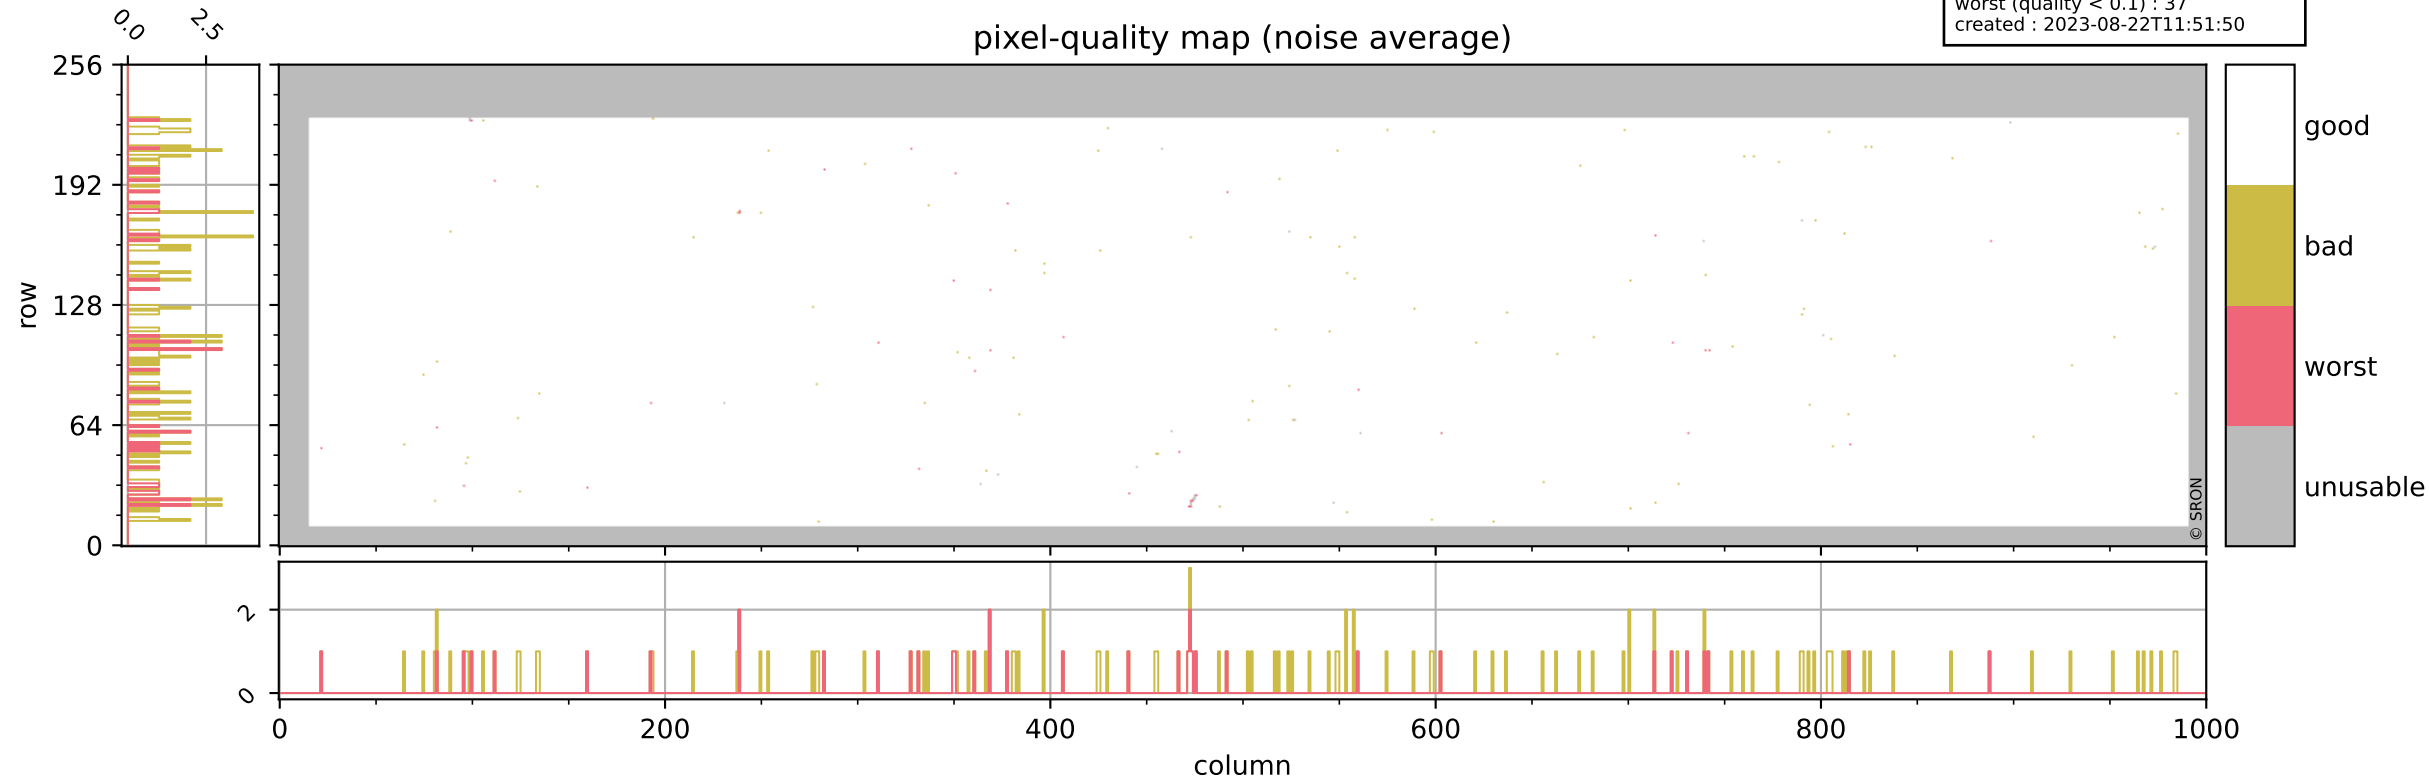

Tropomi SWIR pixel quality (beta nominal)

orbits : 18 in [3367, 3412]
coverage : 2018-06-07 / 2018-06-10
bad (quality < 0.8) : 1755
worst (quality < 0.1) : 218
created : 2023-08-22T11:51:50

pixel-quality map

Tropomi SWIR pixel quality (beta nominal)

orbits : 18 in [3367, 3412]
coverage : 2018-06-07 / 2018-06-10
bad (quality < 0.8) : 287
worst (quality < 0.1) : 113
created : 2023-08-22T11:51:50

Tropomi SWIR pixel quality (beta nominal)

orbits : 18 in [3367, 3412]
coverage : 2018-06-07 / 2018-06-10
bad (quality < 0.8) : 132
worst (quality < 0.1) : 37
created : 2023-08-22T11:51:50

Tropomi SWIR pixel quality (beta nominal)

orbits : 18 in [3367, 3412]
coverage : 2018-06-07 / 2018-06-10
bad (quality < 0.8) : 445
worst (quality < 0.1) : 53
created : 2023-08-22T11:51:50

Tropomi SWIR pixel quality (beta nominal)

orbits : 18 in [3367, 3412]
coverage : 2018-06-07 / 2018-06-10
created : 2023-08-22T11:51:51

Histograms of pixel-quality

Tropomi SWIR pixel quality (beta nominal) ground-tracks of Sentinel-5P