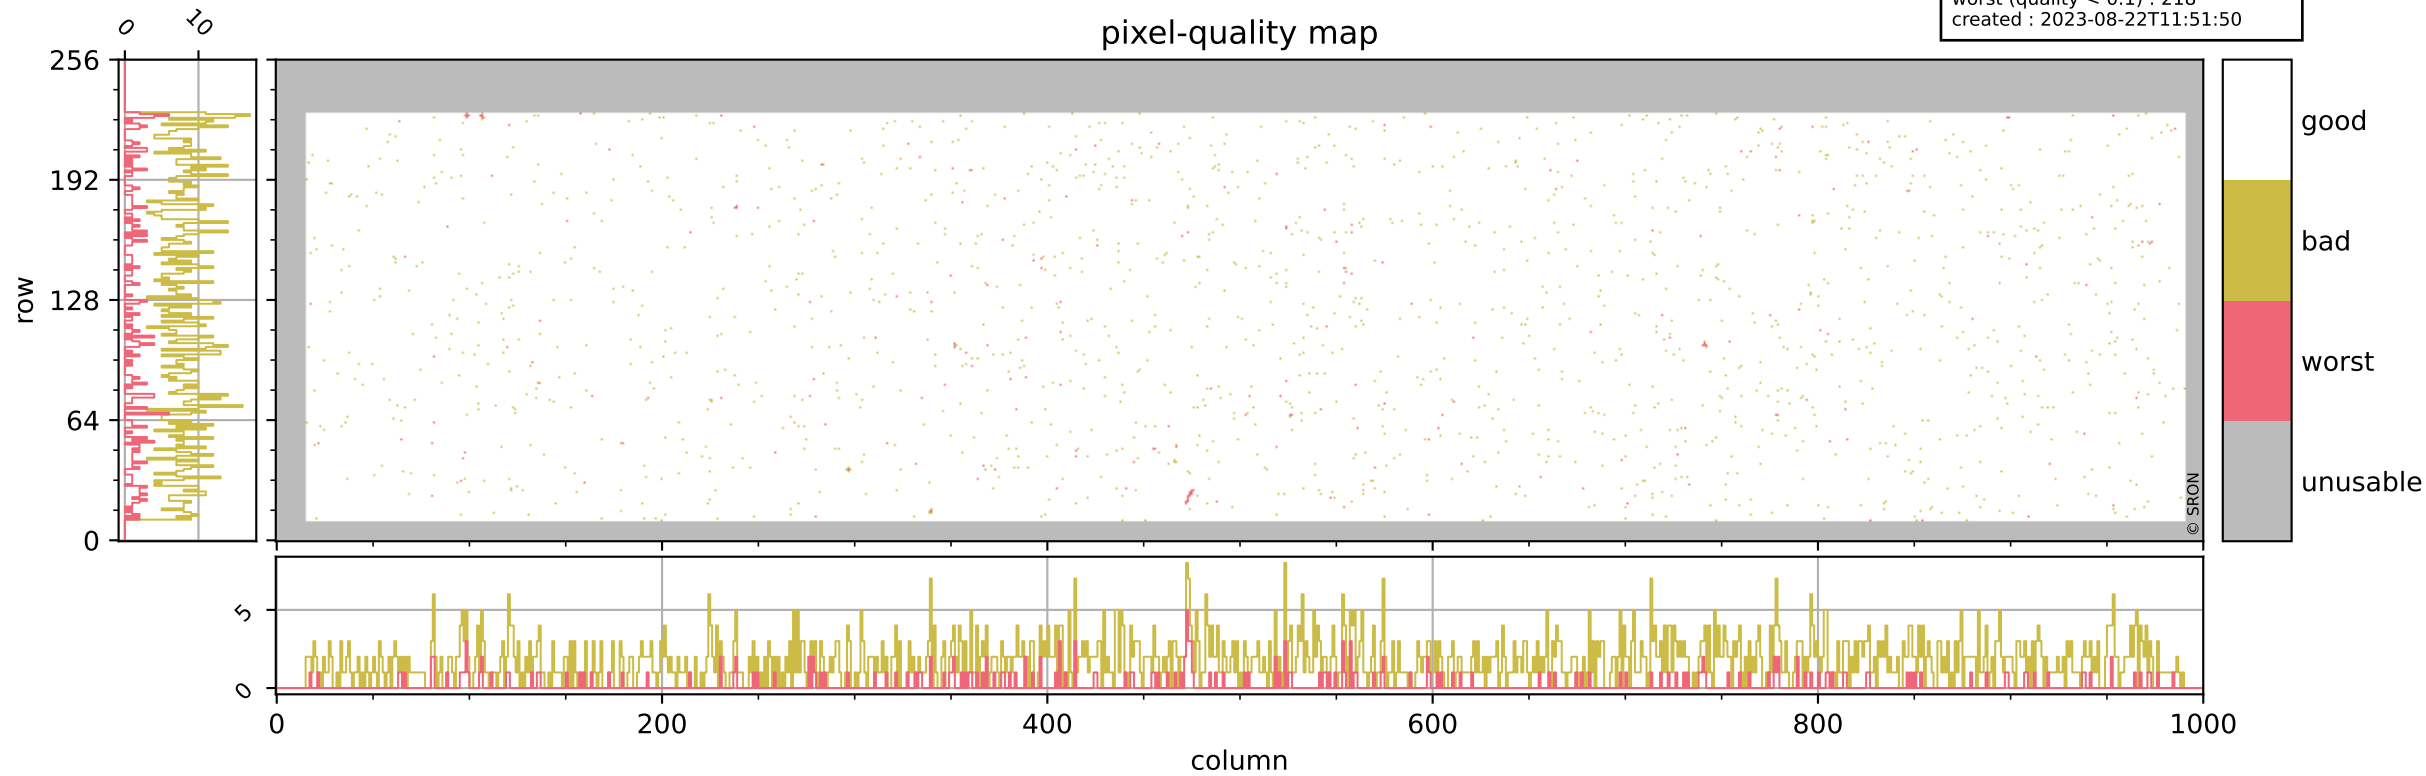

Tropomi SWIR pixel quality (beta nominal)

orbits : 18 in [3367, 3412]
coverage : 2018-06-07 / 2018-06-10
bad (quality < 0.8) : 1755
worst (quality < 0.1) : 218
created : 2023-08-22T11:51:50

pixel-quality map

Tropomi SWIR pixel quality (beta nominal)

orbits : 18 in [3367, 3412]
coverage : 2018-06-07 / 2018-06-10
bad (quality < 0.8) : 287
worst (quality < 0.1) : 113
created : 2023-08-22T11:51:50

Tropomi SWIR pixel quality (beta nominal)

orbits : 18 in [3367, 3412]
coverage : 2018-06-07 / 2018-06-10
bad (quality < 0.8) : 132
worst (quality < 0.1) : 37
created : 2023-08-22T11:51:50

Tropomi SWIR pixel quality (beta nominal)

orbits : 18 in [3367, 3412]
coverage : 2018-06-07 / 2018-06-10
bad (quality < 0.8) : 445
worst (quality < 0.1) : 53
created : 2023-08-22T11:51:50

Tropomi SWIR pixel quality (beta nominal)

orbits : 18 in [3367, 3412]
coverage : 2018-06-07 / 2018-06-10
to good : 861
good to bad : 306
to worst : 36
created : 2023-08-22T11:51:51

total quality compared with SWIR pixel-quality CKD