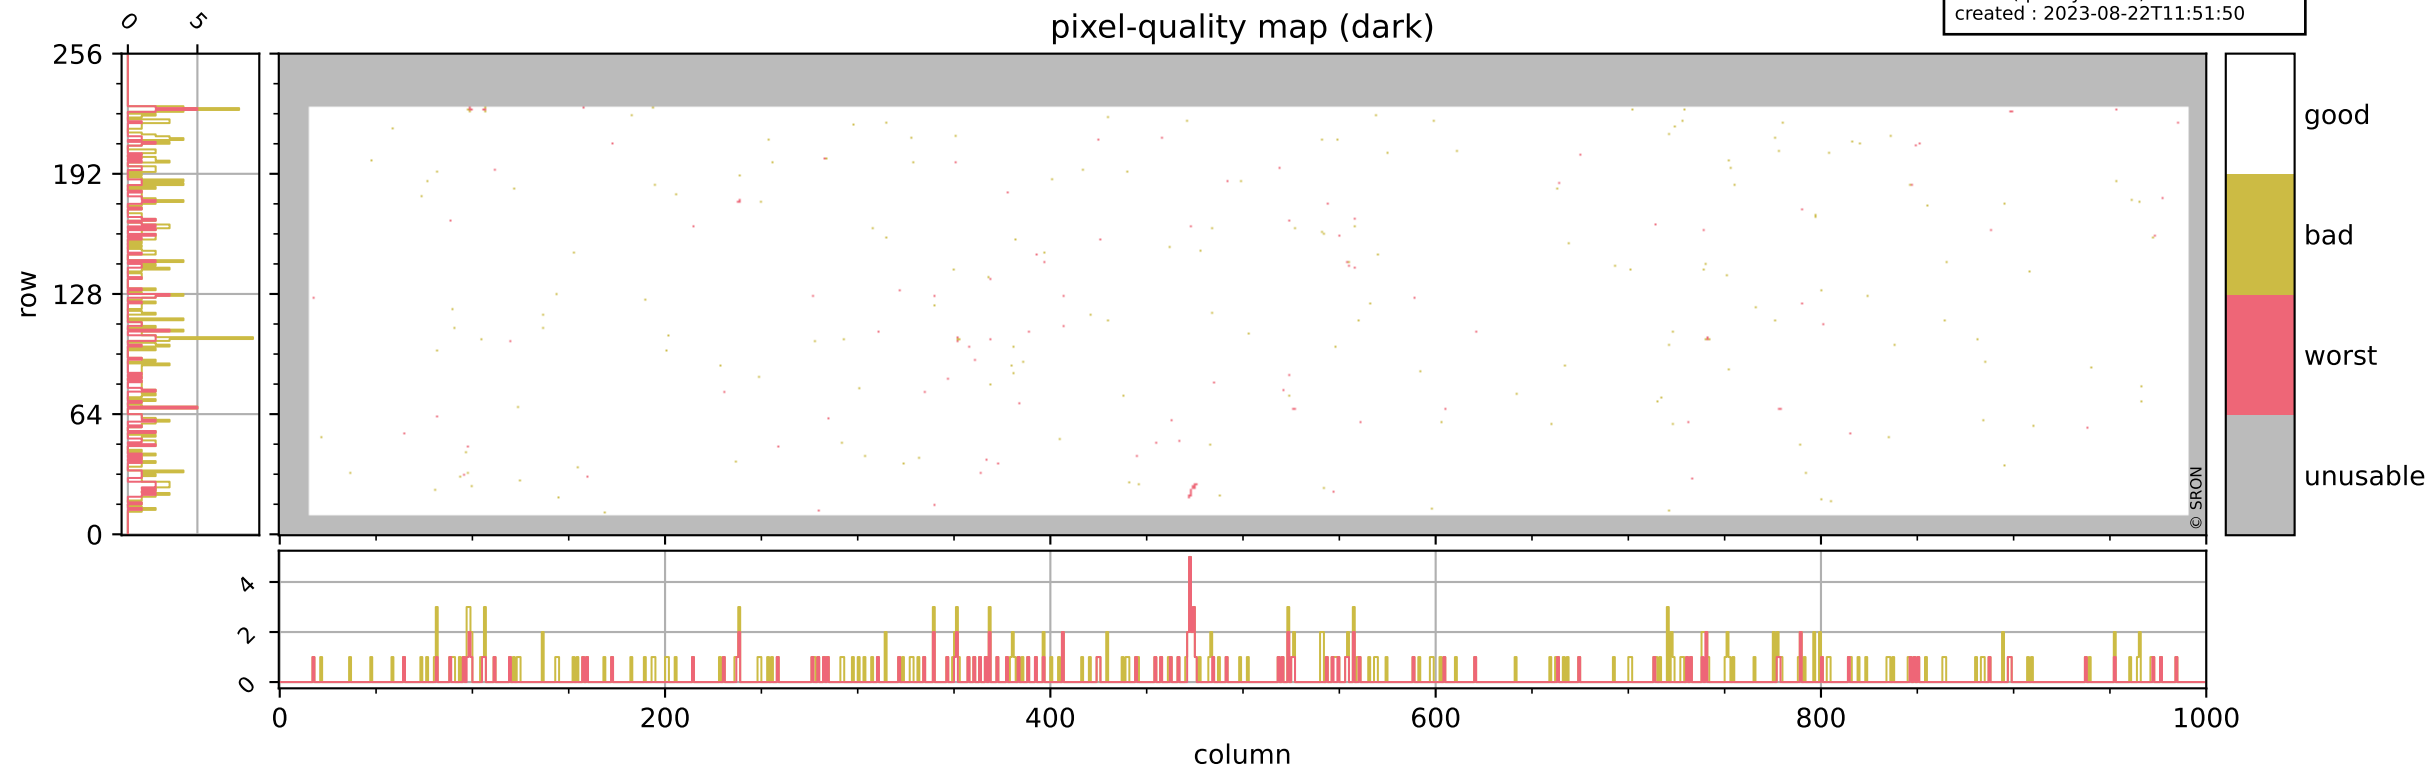

Tropomi SWIR pixel quality (beta nominal)

orbits : 18 in [3367, 3412]
coverage : 2018-06-07 / 2018-06-10
bad (quality < 0.8) : 1755
worst (quality < 0.1) : 218
created : 2023-08-22T11:51:50

pixel-quality map

Tropomi SWIR pixel quality (beta nominal)

orbits : 18 in [3367, 3412]
coverage : 2018-06-07 / 2018-06-10
bad (quality < 0.8) : 287
worst (quality < 0.1) : 113
created : 2023-08-22T11:51:50

Tropomi SWIR pixel quality (beta nominal)

orbits : 18 in [3367, 3412]
coverage : 2018-06-07 / 2018-06-10
bad (quality < 0.8) : 132
worst (quality < 0.1) : 37
created : 2023-08-22T11:51:50

Tropomi SWIR pixel quality (beta nominal)

orbits : 18 in [3367, 3412]
coverage : 2018-06-07 / 2018-06-10
bad (quality < 0.8) : 445
worst (quality < 0.1) : 53
created : 2023-08-22T11:51:50

Tropomi SWIR pixel quality (beta nominal)

orbits : 18 in [3367, 3412]
coverage : 2018-06-07 / 2018-06-10
to good : 861
good to bad : 306
to worst : 36
created : 2023-08-22T11:51:51

total quality compared with SWIR pixel-quality CKD