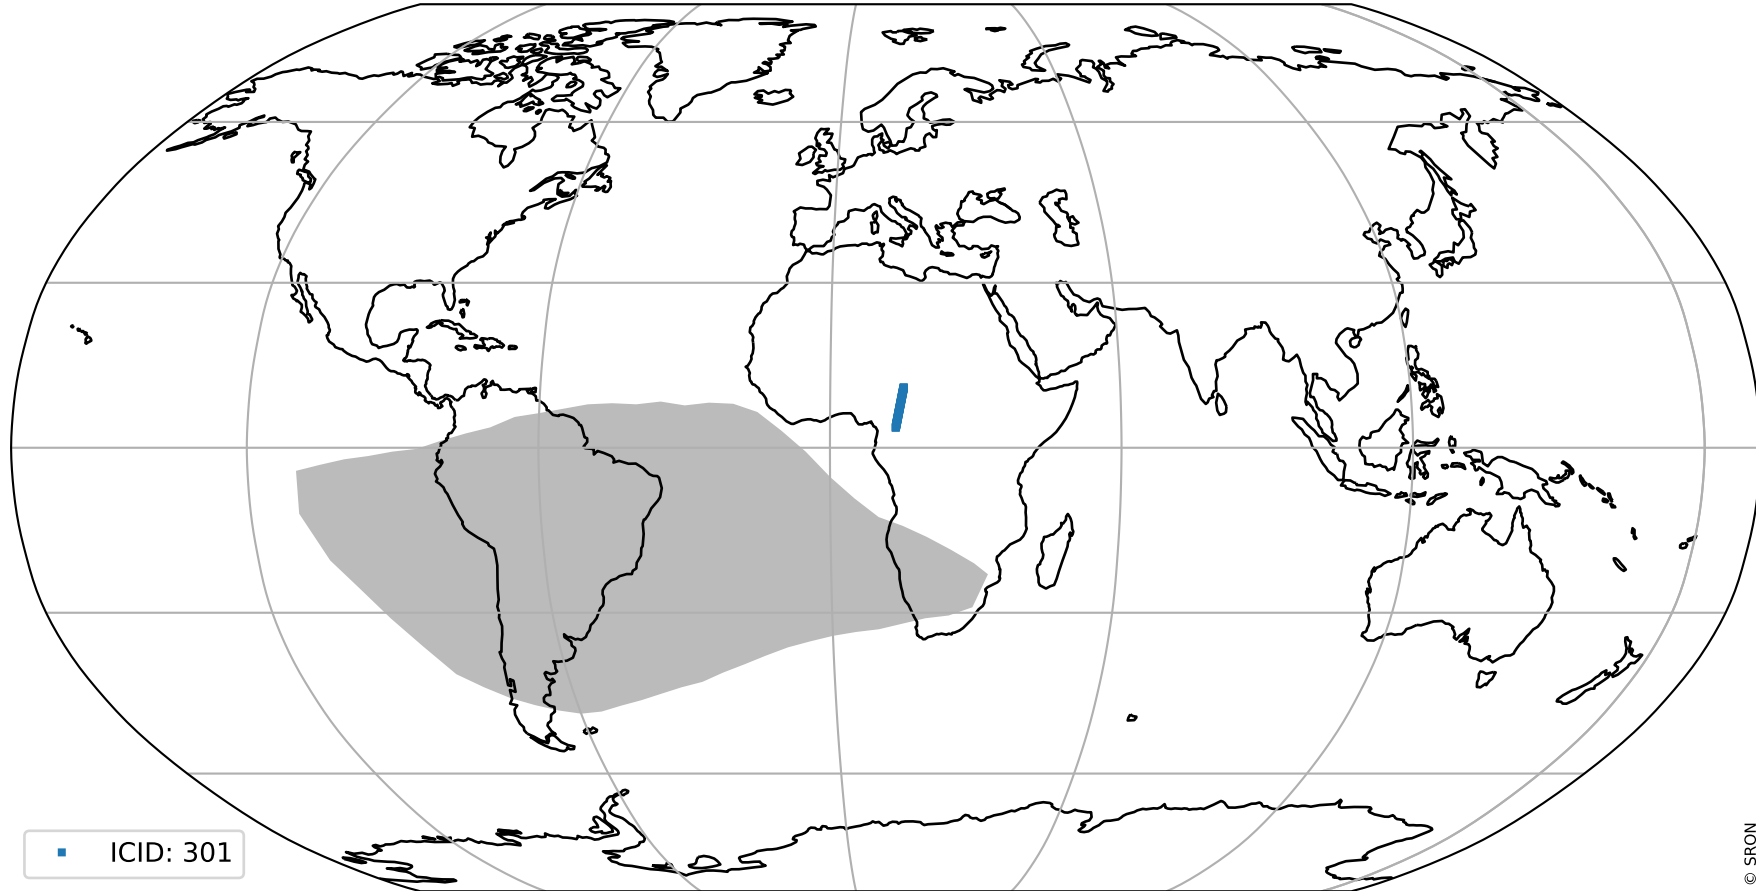

Tropomi SWIR pixel quality (beta nominal)

orbits : 18 in [3367, 3412]
coverage : 2018-06-07 / 2018-06-10
created : 2023-08-22T11:51:51

Histograms of pixel-quality

Tropomi SWIR pixel quality (beta nominal) ground-tracks of Sentinel-5P

orbits : 18 in [3367, 3412]
coverage : 2018-06-07 / 2018-06-10
created : 2023-08-22T11:51:51

Tropomi SWIR pixel quality (beta nominal)

orbits : [1867, 3412]
coverage : 2018-02-20 / 2018-06-10
created : 2023-08-22T11:51:52