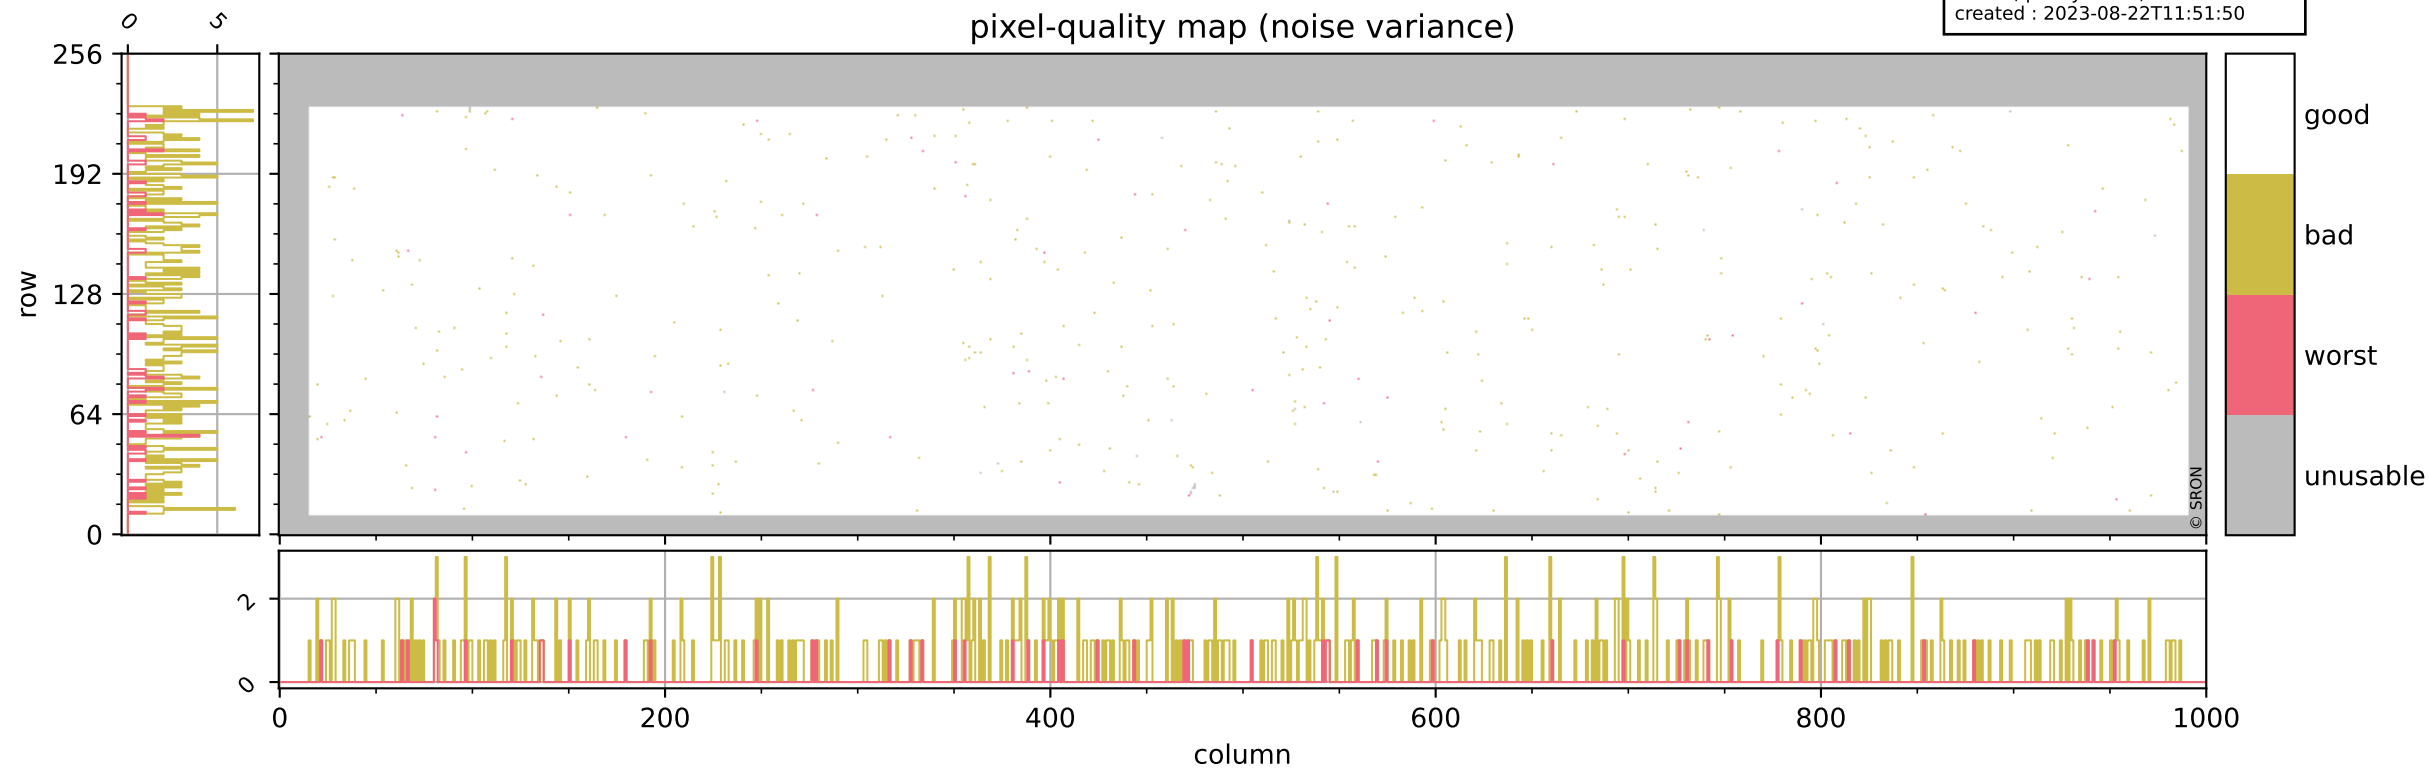

Tropomi SWIR pixel quality (beta nominal)

orbits : 18 in [3367, 3412]
coverage : 2018-06-07 / 2018-06-10
bad (quality < 0.8) : 1755
worst (quality < 0.1) : 218
created : 2023-08-22T11:51:50

pixel-quality map

Tropomi SWIR pixel quality (beta nominal)

orbits : 18 in [3367, 3412]
coverage : 2018-06-07 / 2018-06-10
bad (quality < 0.8) : 287
worst (quality < 0.1) : 113
created : 2023-08-22T11:51:50

Tropomi SWIR pixel quality (beta nominal)

orbits : 18 in [3367, 3412]
coverage : 2018-06-07 / 2018-06-10
bad (quality < 0.8) : 132
worst (quality < 0.1) : 37
created : 2023-08-22T11:51:50

Tropomi SWIR pixel quality (beta nominal)

orbits : 18 in [3367, 3412]
coverage : 2018-06-07 / 2018-06-10
bad (quality < 0.8) : 445
worst (quality < 0.1) : 53
created : 2023-08-22T11:51:50

Tropomi SWIR pixel quality (beta nominal)

orbits : 18 in [3367, 3412]
coverage : 2018-06-07 / 2018-06-10
to good : 861
good to bad : 306
to worst : 36
created : 2023-08-22T11:51:51

total quality compared with SWIR pixel-quality CKD