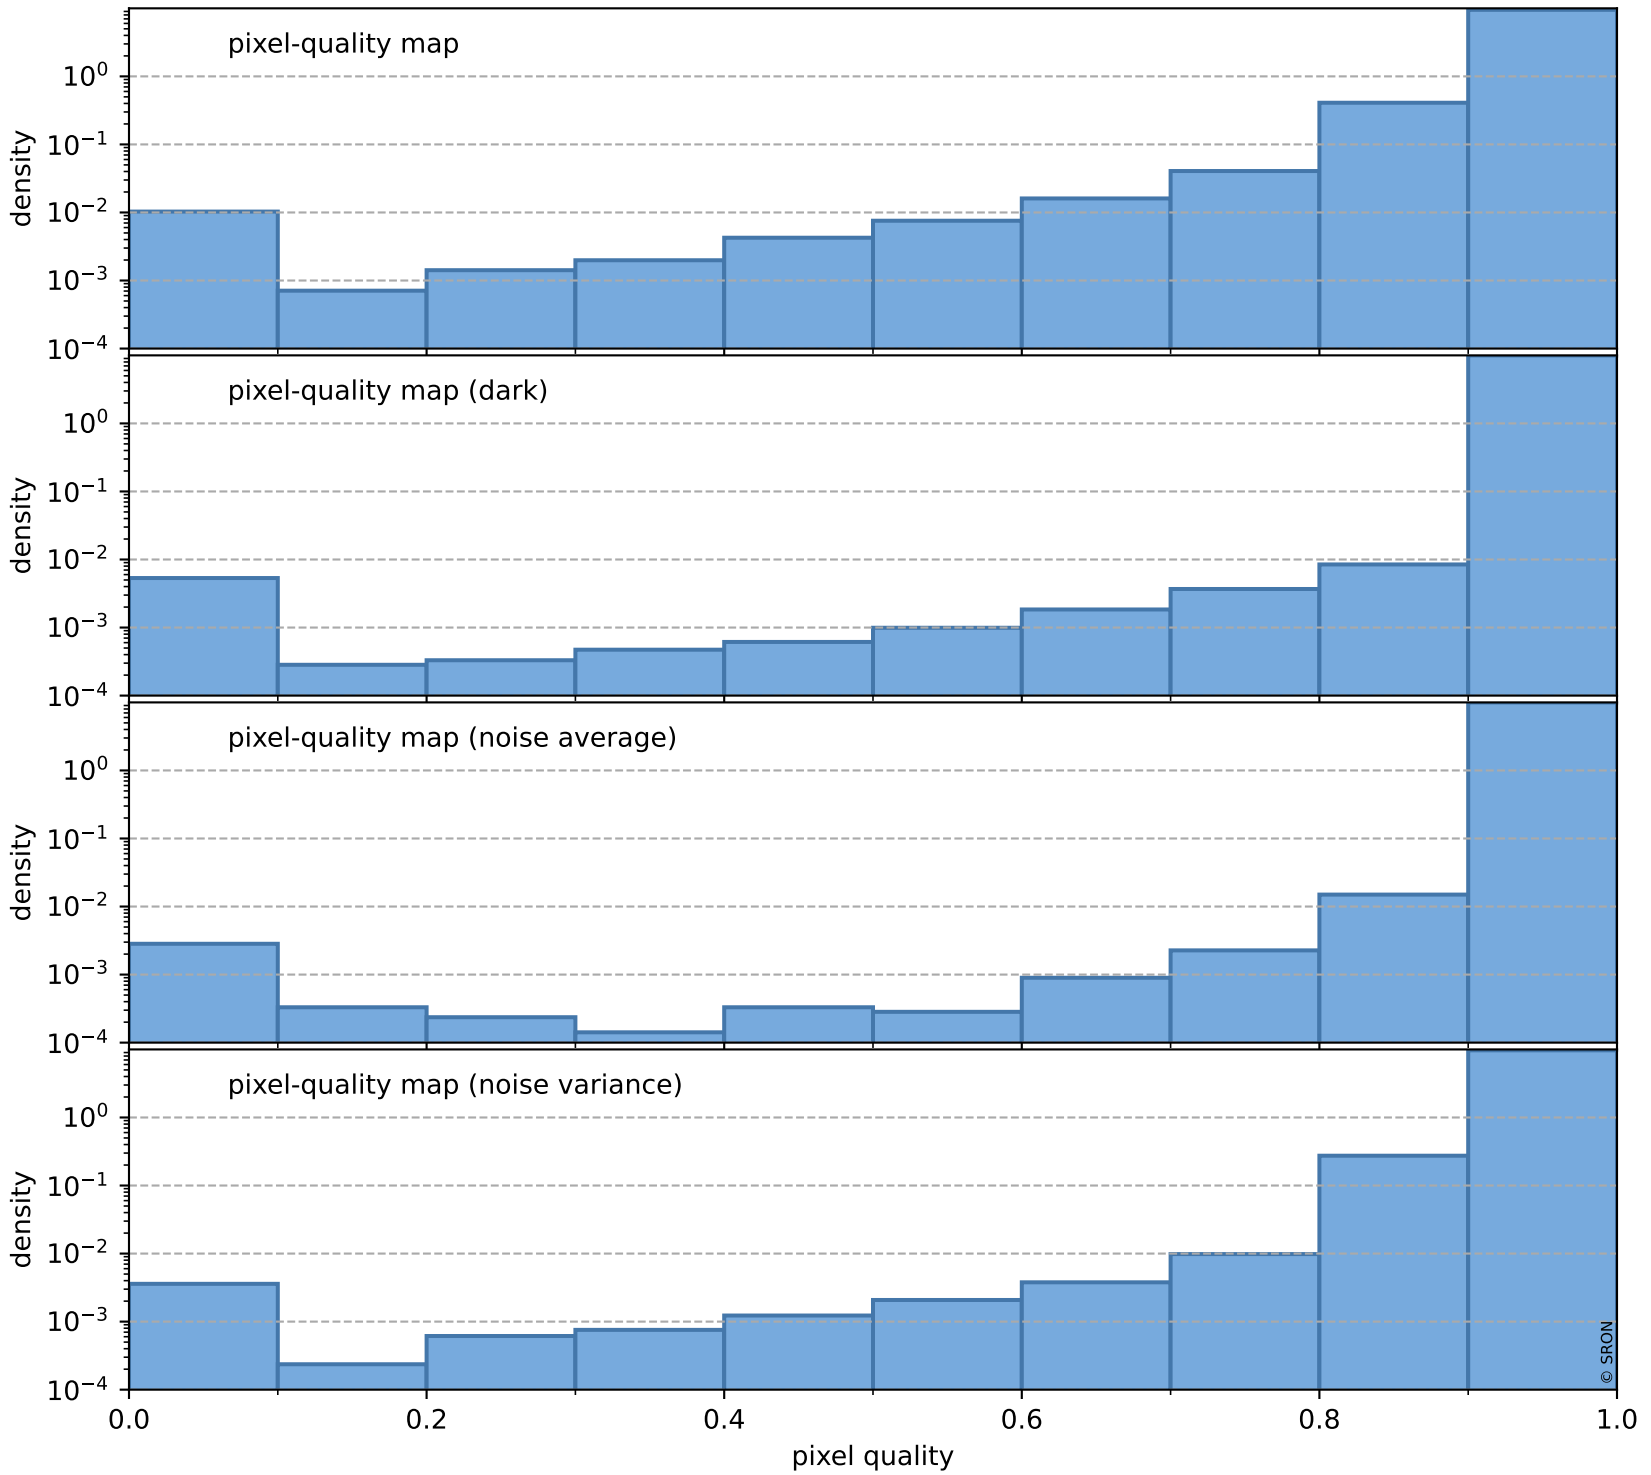

orbits : 18 in [3367, 3412]
coverage : 2018-06-07 / 2018-06-10
bad (quality < 0.8) : 132
worst (quality < 0.1) : 37
created : 2023-08-22T11:51:50

Tropomi SWIR pixel quality (beta nominal)

orbits : 18 in [3367, 3412]
coverage : 2018-06-07 / 2018-06-10
bad (quality < 0.8) : 445
worst (quality < 0.1) : 53
created : 2023-08-22T11:51:50

Tropomi SWIR pixel quality (beta nominal)

orbits : 18 in [3367, 3412]
coverage : 2018-06-07 / 2018-06-10
to good : 861
good to bad : 306
to worst : 36
created : 2023-08-22T11:51:51

total quality compared with SWIR pixel-quality CKD

Tropomi SWIR pixel quality (beta nominal)

orbits : 18 in [3367, 3412]
coverage : 2018-06-07 / 2018-06-10
created : 2023-08-22T11:51:51

Histograms of pixel-quality

Tropomi SWIR pixel quality (beta nominal) ground-tracks of Sentinel-5P

orbits : 18 in [3367, 3412]
coverage : 2018-06-07 / 2018-06-10
created : 2023-08-22T11:51:51

Tropomi SWIR pixel quality (beta nominal)

orbits : [1867, 3412]
coverage : 2018-02-20 / 2018-06-10
created : 2023-08-22T11:51:52