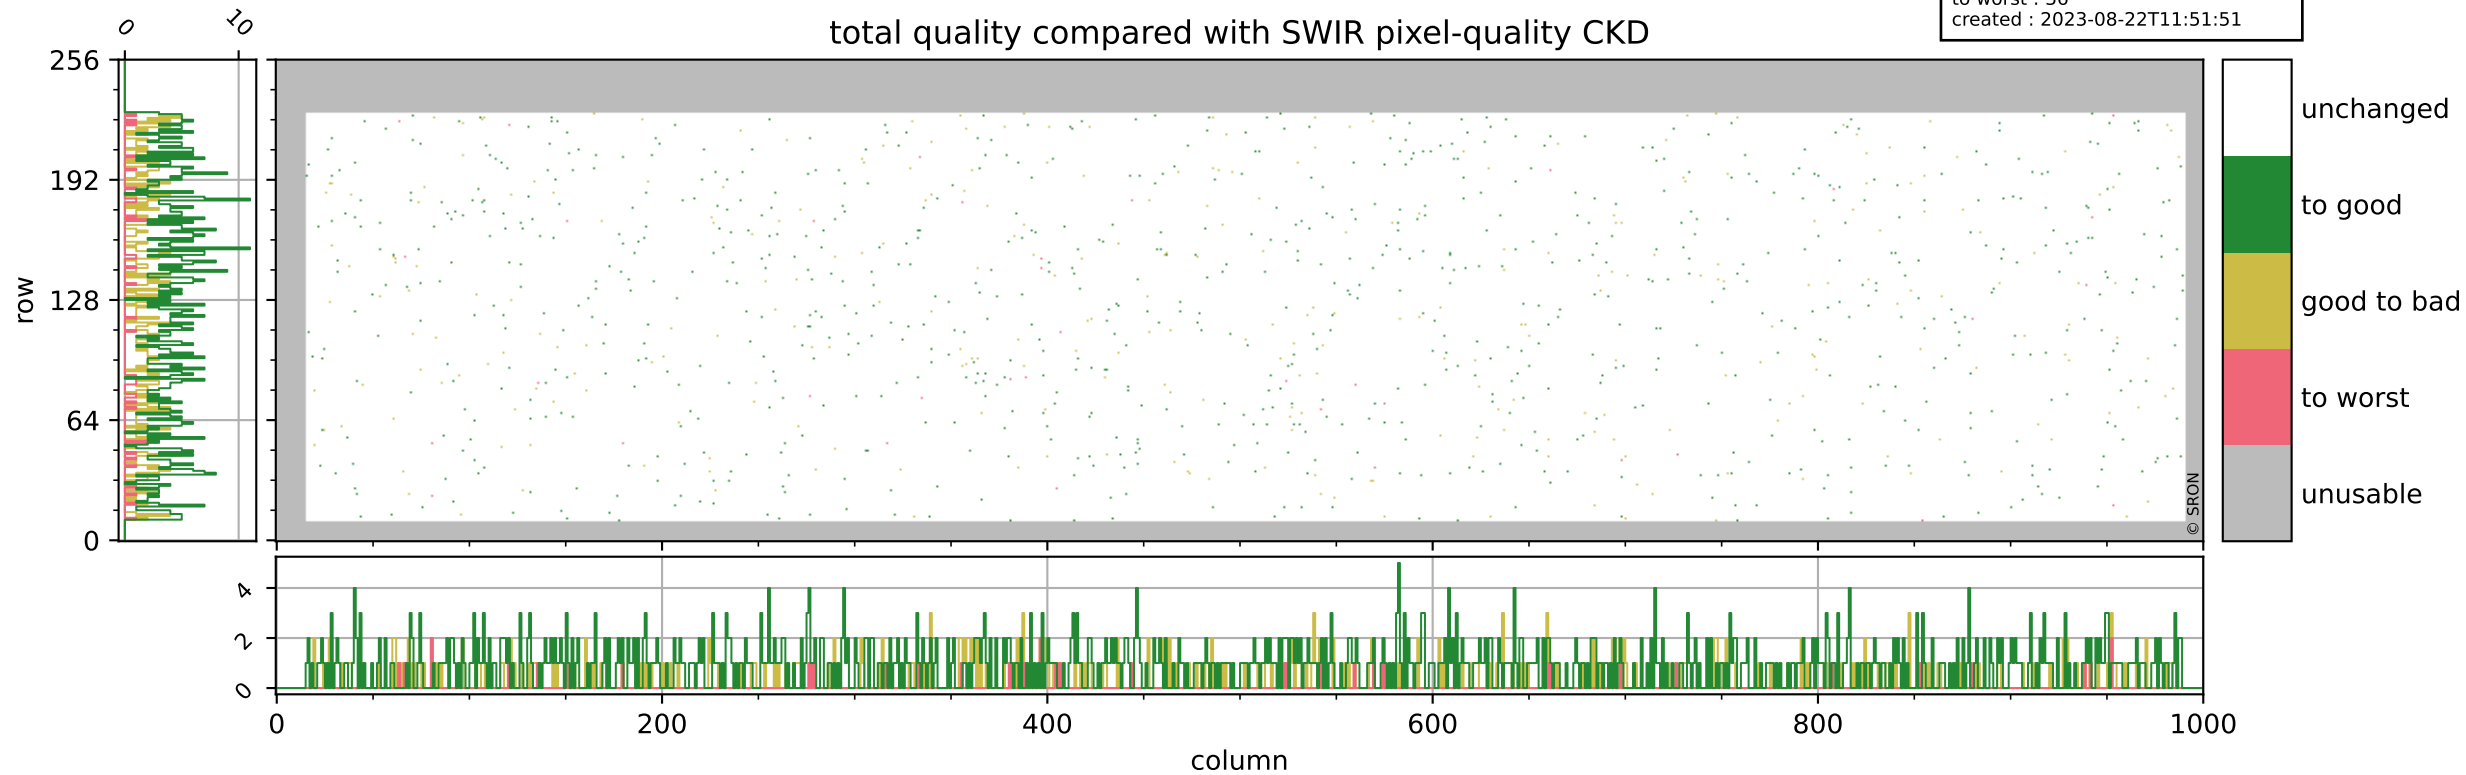

Tropomi SWIR pixel quality (beta nominal)

orbits : 18 in [3367, 3412]
coverage : 2018-06-07 / 2018-06-10
bad (quality < 0.8) : 287
worst (quality < 0.1) : 113
created : 2023-08-22T11:51:50

Tropomi SWIR pixel quality (beta nominal)

orbits : 18 in [3367, 3412]
coverage : 2018-06-07 / 2018-06-10
bad (quality < 0.8) : 132
worst (quality < 0.1) : 37
created : 2023-08-22T11:51:50

Tropomi SWIR pixel quality (beta nominal)

orbits : 18 in [3367, 3412]
coverage : 2018-06-07 / 2018-06-10
bad (quality < 0.8) : 445
worst (quality < 0.1) : 53
created : 2023-08-22T11:51:50

Tropomi SWIR pixel quality (beta nominal)

orbits : 18 in [3367, 3412]
coverage : 2018-06-07 / 2018-06-10
to good : 861
good to bad : 306
to worst : 36
created : 2023-08-22T11:51:51

total quality compared with SWIR pixel-quality CKD

Tropomi SWIR pixel quality (beta nominal)

orbits : 18 in [3367, 3412]
coverage : 2018-06-07 / 2018-06-10
created : 2023-08-22T11:51:51

Histograms of pixel-quality

Tropomi SWIR pixel quality (beta nominal) ground-tracks of Sentinel-5P