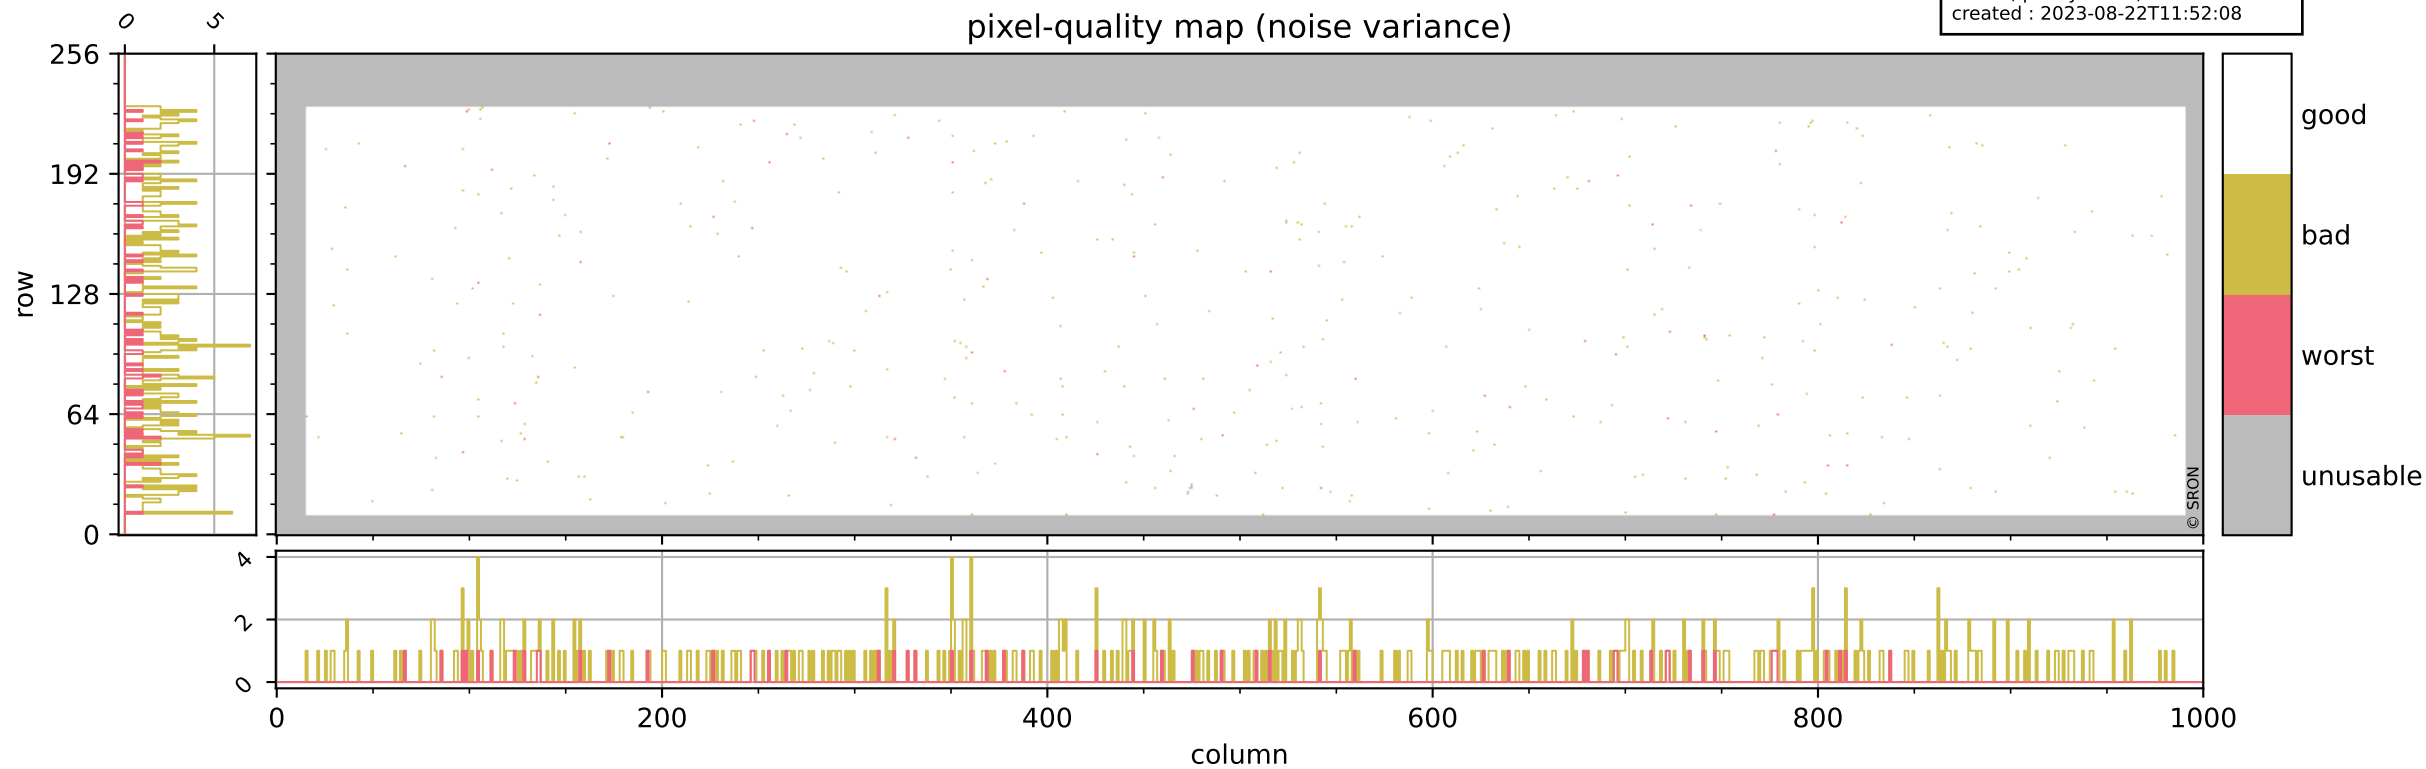

Tropomi SWIR pixel quality (beta nominal)

orbits : 20 in [3682, 3727]
coverage : 2018-06-30 / 2018-07-03
bad (quality < 0.8) : 1716
worst (quality < 0.1) : 229
created : 2023-08-22T11:52:07

pixel-quality map

Tropomi SWIR pixel quality (beta nominal)

orbits : 20 in [3682, 3727]
coverage : 2018-06-30 / 2018-07-03
bad (quality < 0.8) : 285
worst (quality < 0.1) : 115
created : 2023-08-22T11:52:08

Tropomi SWIR pixel quality (beta nominal)

orbits : 20 in [3682, 3727]
coverage : 2018-06-30 / 2018-07-03
bad (quality < 0.8) : 128
worst (quality < 0.1) : 41
created : 2023-08-22T11:52:08

Tropomi SWIR pixel quality (beta nominal)

orbits : 20 in [3682, 3727]
coverage : 2018-06-30 / 2018-07-03
bad (quality < 0.8) : 404
worst (quality < 0.1) : 55
created : 2023-08-22T11:52:08

Tropomi SWIR pixel quality (beta nominal)

orbits : 20 in [3682, 3727]
coverage : 2018-06-30 / 2018-07-03
to good : 869
good to bad : 271
to worst : 43
created : 2023-08-22T11:52:08

total quality compared with SWIR pixel-quality CKD