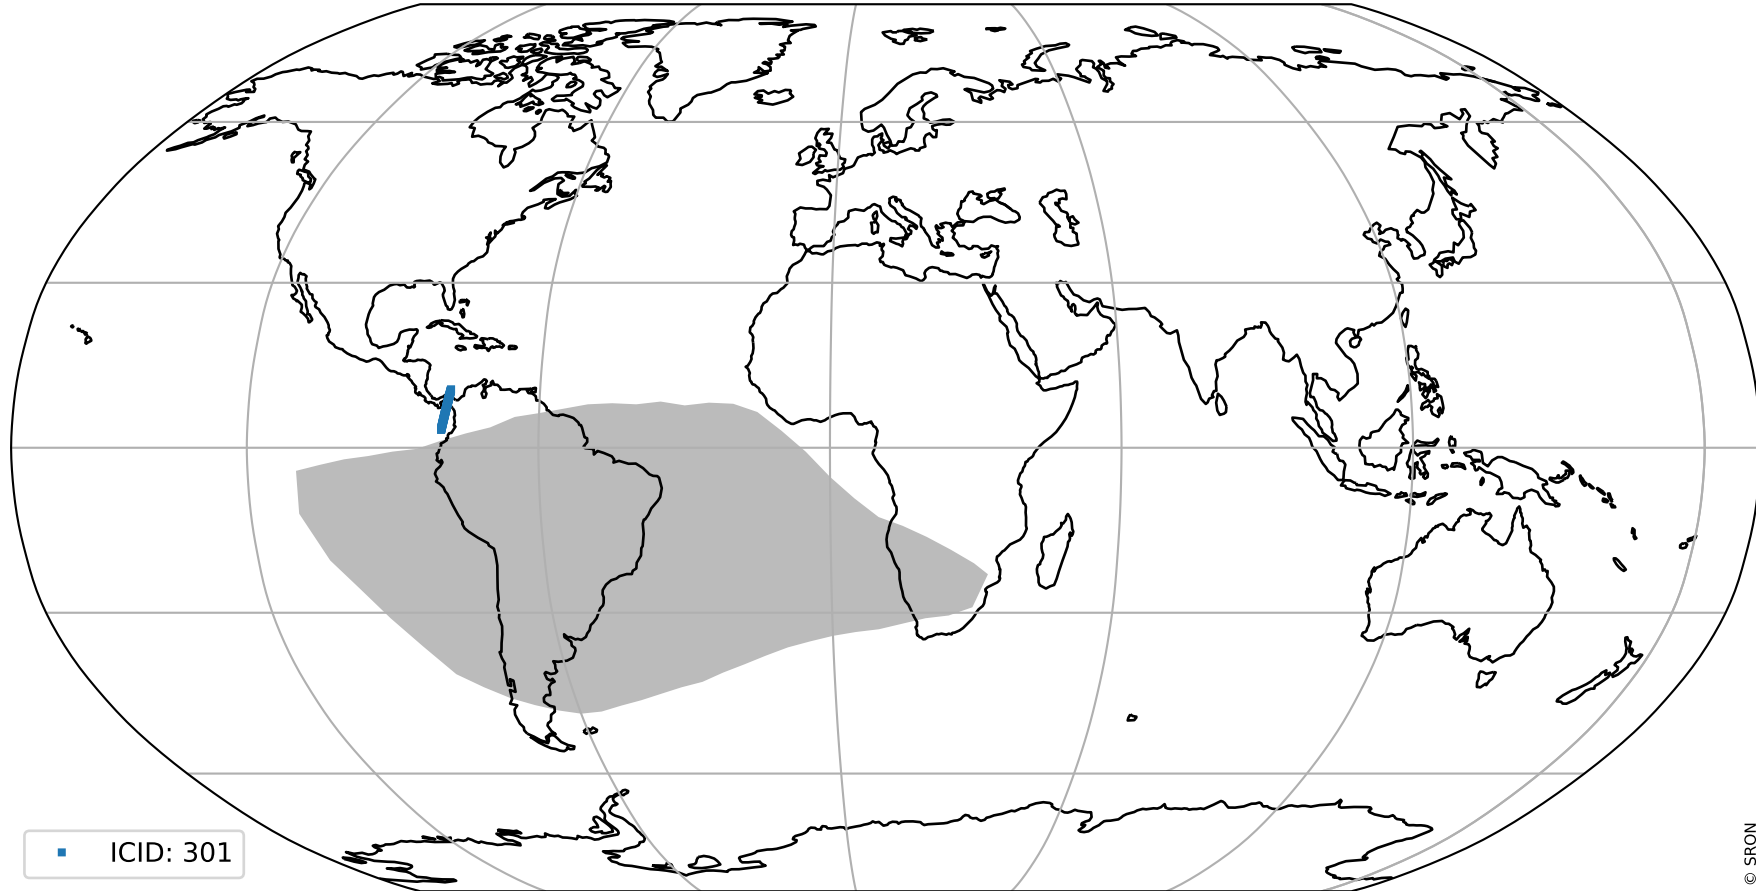

Tropomi SWIR pixel quality (beta nominal)

orbits : 20 in [3682, 3727]
coverage : 2018-06-30 / 2018-07-03
created : 2023-08-22T11:52:09

Histograms of pixel-quality

Tropomi SWIR pixel quality (beta nominal) ground-tracks of Sentinel-5P

orbits : 20 in [3682, 3727]
coverage : 2018-06-30 / 2018-07-03
created : 2023-08-22T11:52:09

■ ICID: 301

Tropomi SWIR pixel quality (beta nominal)

orbits : [1867, 3727]
coverage : 2018-02-20 / 2018-07-03
created : 2023-08-22T11:52:09