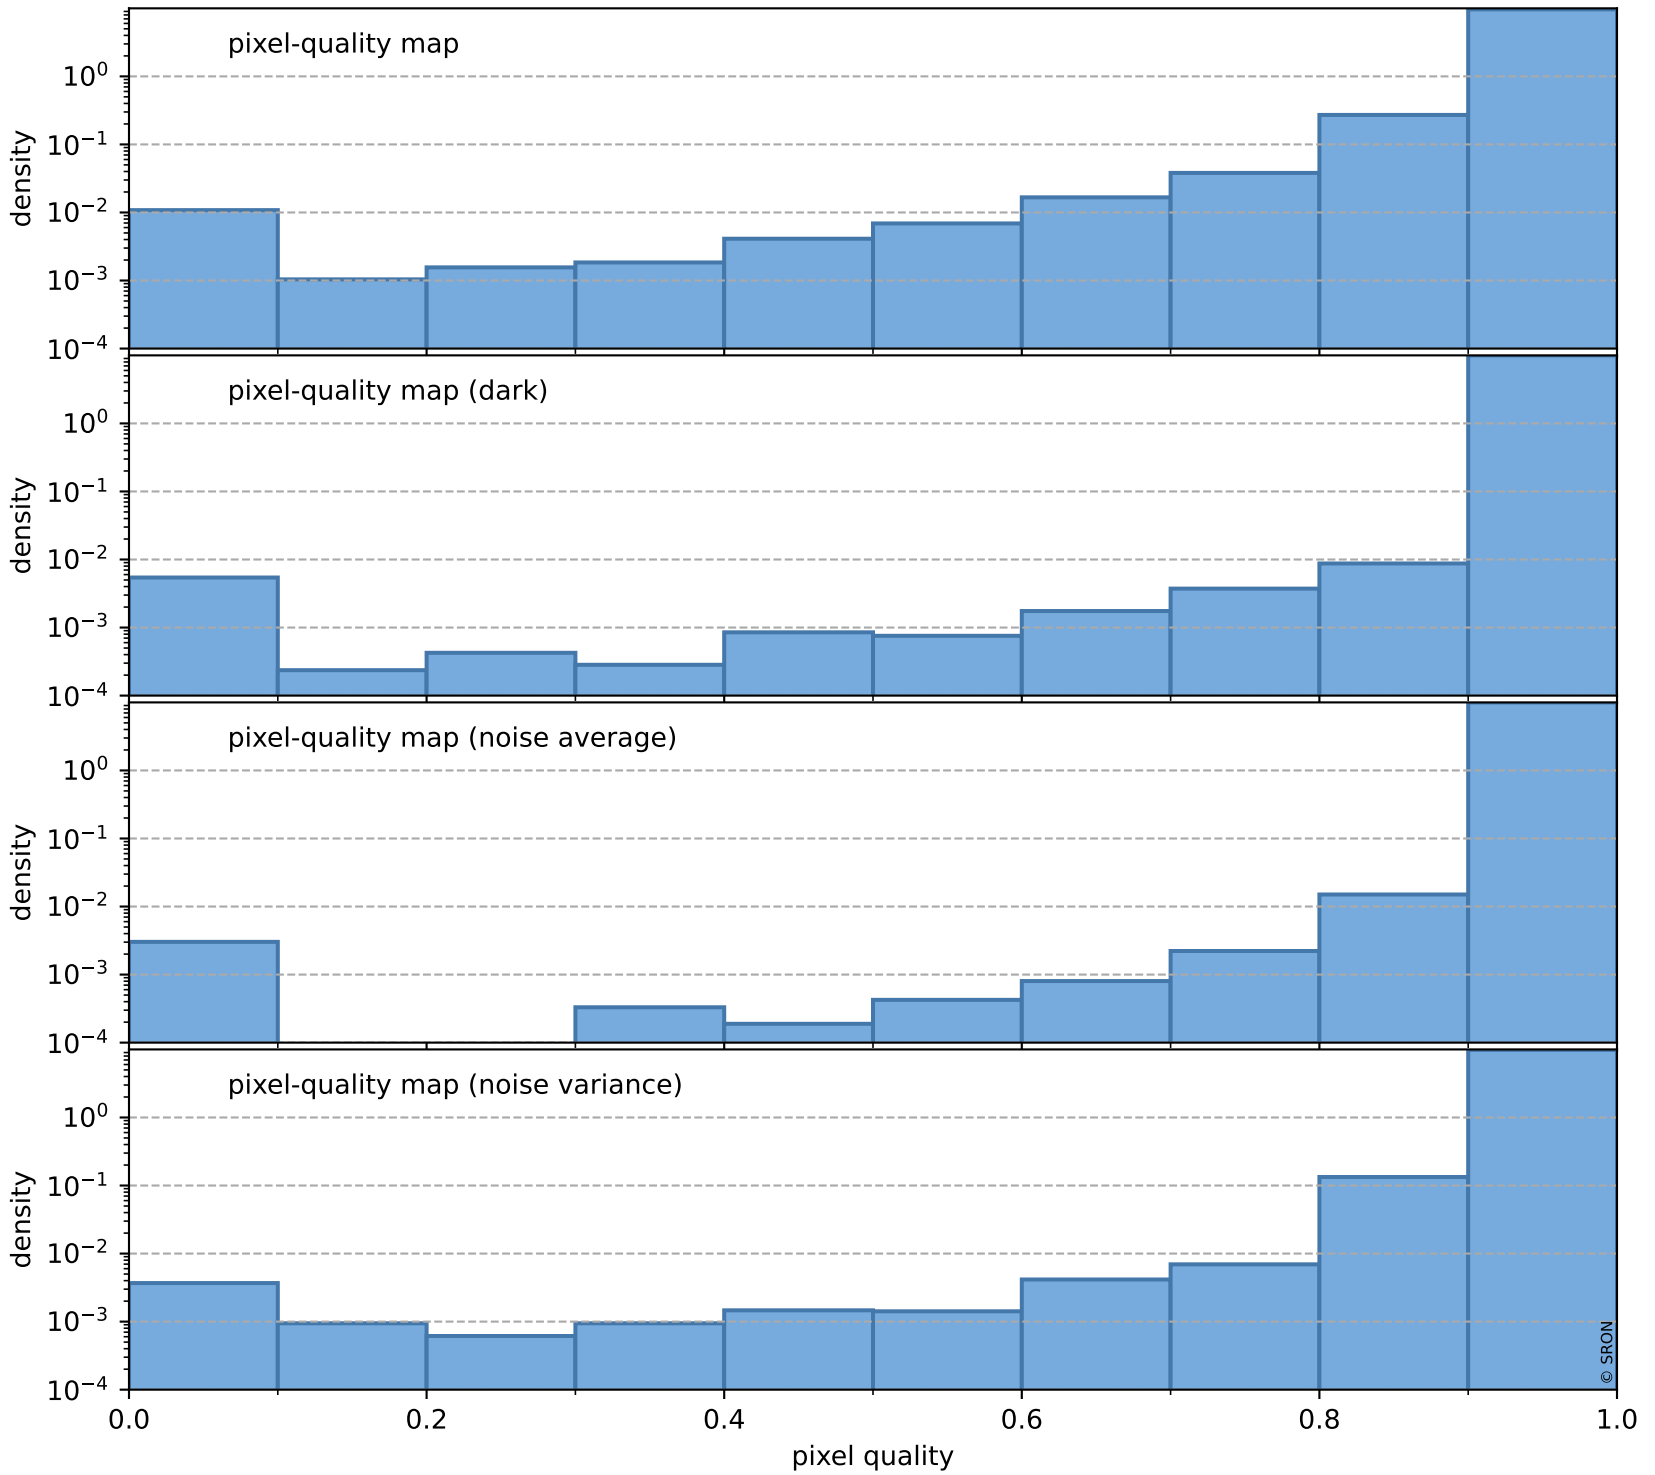

orbits : 20 in [3682, 3727]
coverage : 2018-06-30 / 2018-07-03
bad (quality < 0.8) : 128
worst (quality < 0.1) : 41
created : 2023-08-22T11:52:08

Tropomi SWIR pixel quality (beta nominal)

orbits : 20 in [3682, 3727]
coverage : 2018-06-30 / 2018-07-03
bad (quality < 0.8) : 404
worst (quality < 0.1) : 55
created : 2023-08-22T11:52:08

Tropomi SWIR pixel quality (beta nominal)

orbits : 20 in [3682, 3727]
coverage : 2018-06-30 / 2018-07-03
to good : 869
good to bad : 271
to worst : 43
created : 2023-08-22T11:52:08

total quality compared with SWIR pixel-quality CKD

Tropomi SWIR pixel quality (beta nominal)

orbits : 20 in [3682, 3727]
coverage : 2018-06-30 / 2018-07-03
created : 2023-08-22T11:52:09

Histograms of pixel-quality

Tropomi SWIR pixel quality (beta nominal) ground-tracks of Sentinel-5P