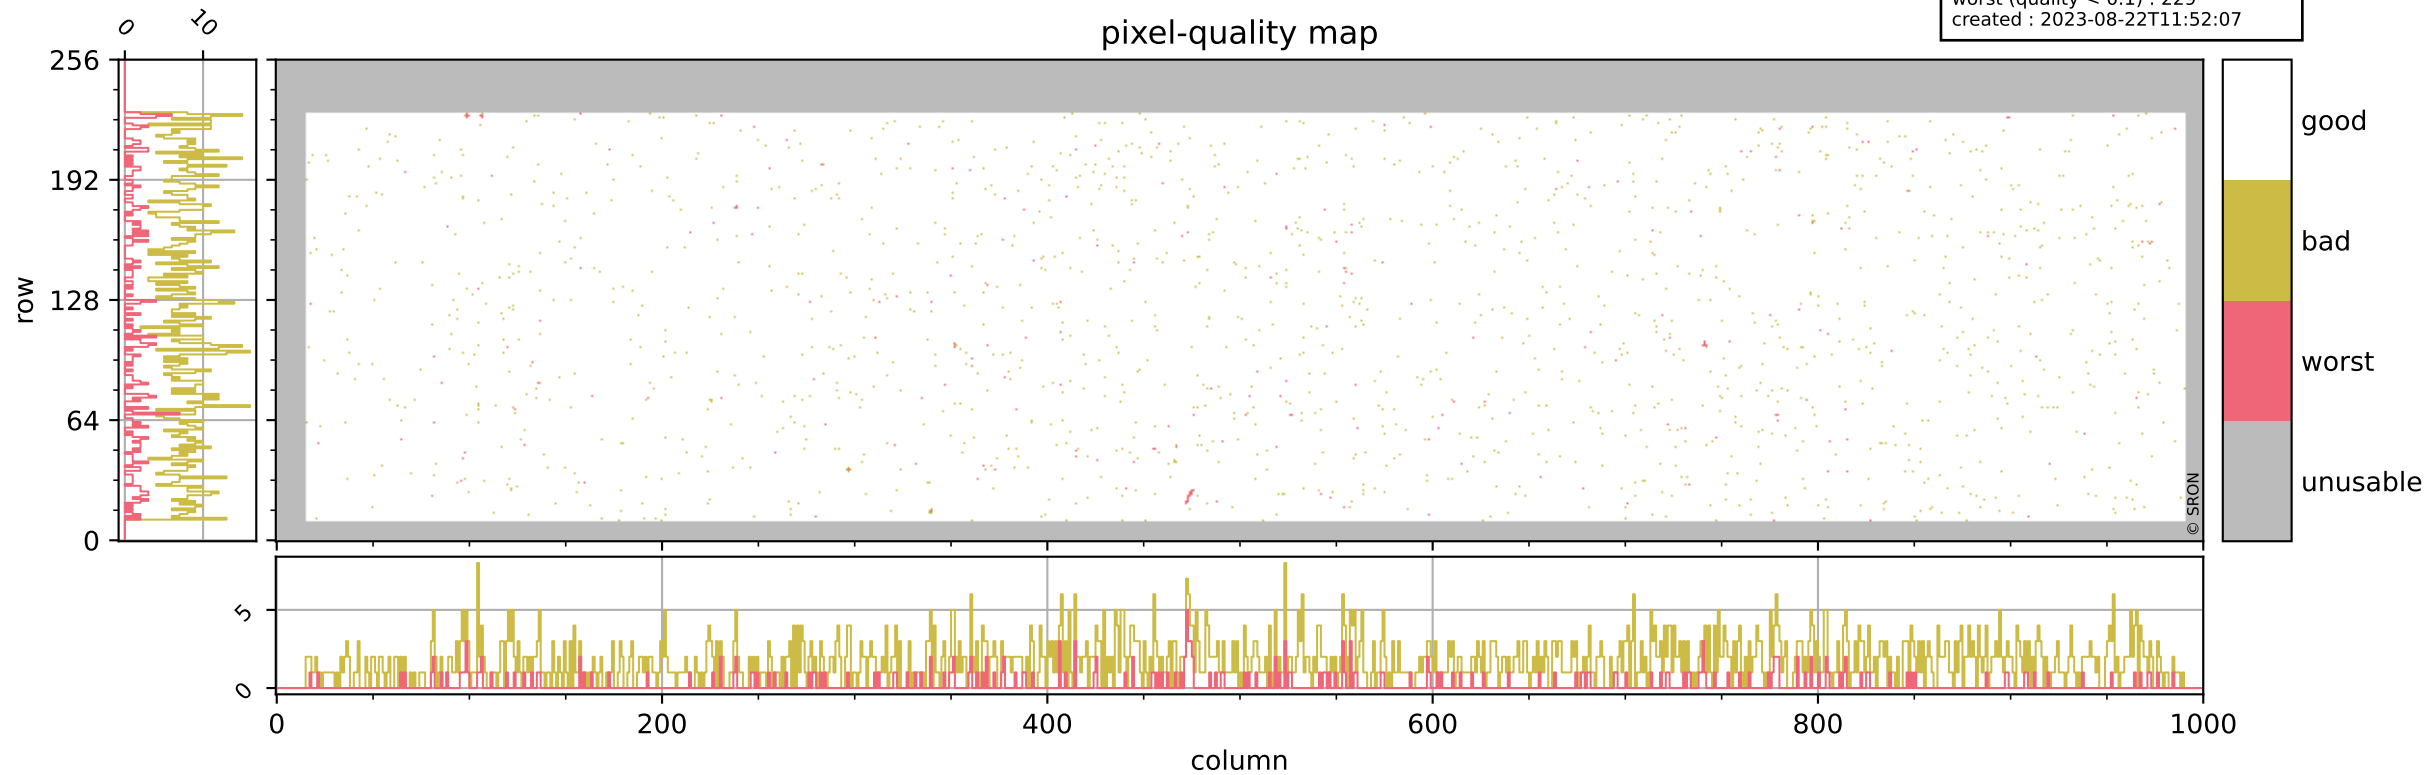

Tropomi SWIR pixel quality (beta nominal)

orbits : 20 in [3682, 3727]
coverage : 2018-06-30 / 2018-07-03
bad (quality < 0.8) : 1716
worst (quality < 0.1) : 229
created : 2023-08-22T11:52:07

pixel-quality map

Tropomi SWIR pixel quality (beta nominal)

orbits : 20 in [3682, 3727]
coverage : 2018-06-30 / 2018-07-03
bad (quality < 0.8) : 285
worst (quality < 0.1) : 115
created : 2023-08-22T11:52:08

Tropomi SWIR pixel quality (beta nominal)

orbits : 20 in [3682, 3727]
coverage : 2018-06-30 / 2018-07-03
bad (quality < 0.8) : 128
worst (quality < 0.1) : 41
created : 2023-08-22T11:52:08

Tropomi SWIR pixel quality (beta nominal)

orbits : 20 in [3682, 3727]
coverage : 2018-06-30 / 2018-07-03
bad (quality < 0.8) : 404
worst (quality < 0.1) : 55
created : 2023-08-22T11:52:08

Tropomi SWIR pixel quality (beta nominal)

orbits : 20 in [3682, 3727]
coverage : 2018-06-30 / 2018-07-03
to good : 869
good to bad : 271
to worst : 43
created : 2023-08-22T11:52:08

total quality compared with SWIR pixel-quality CKD