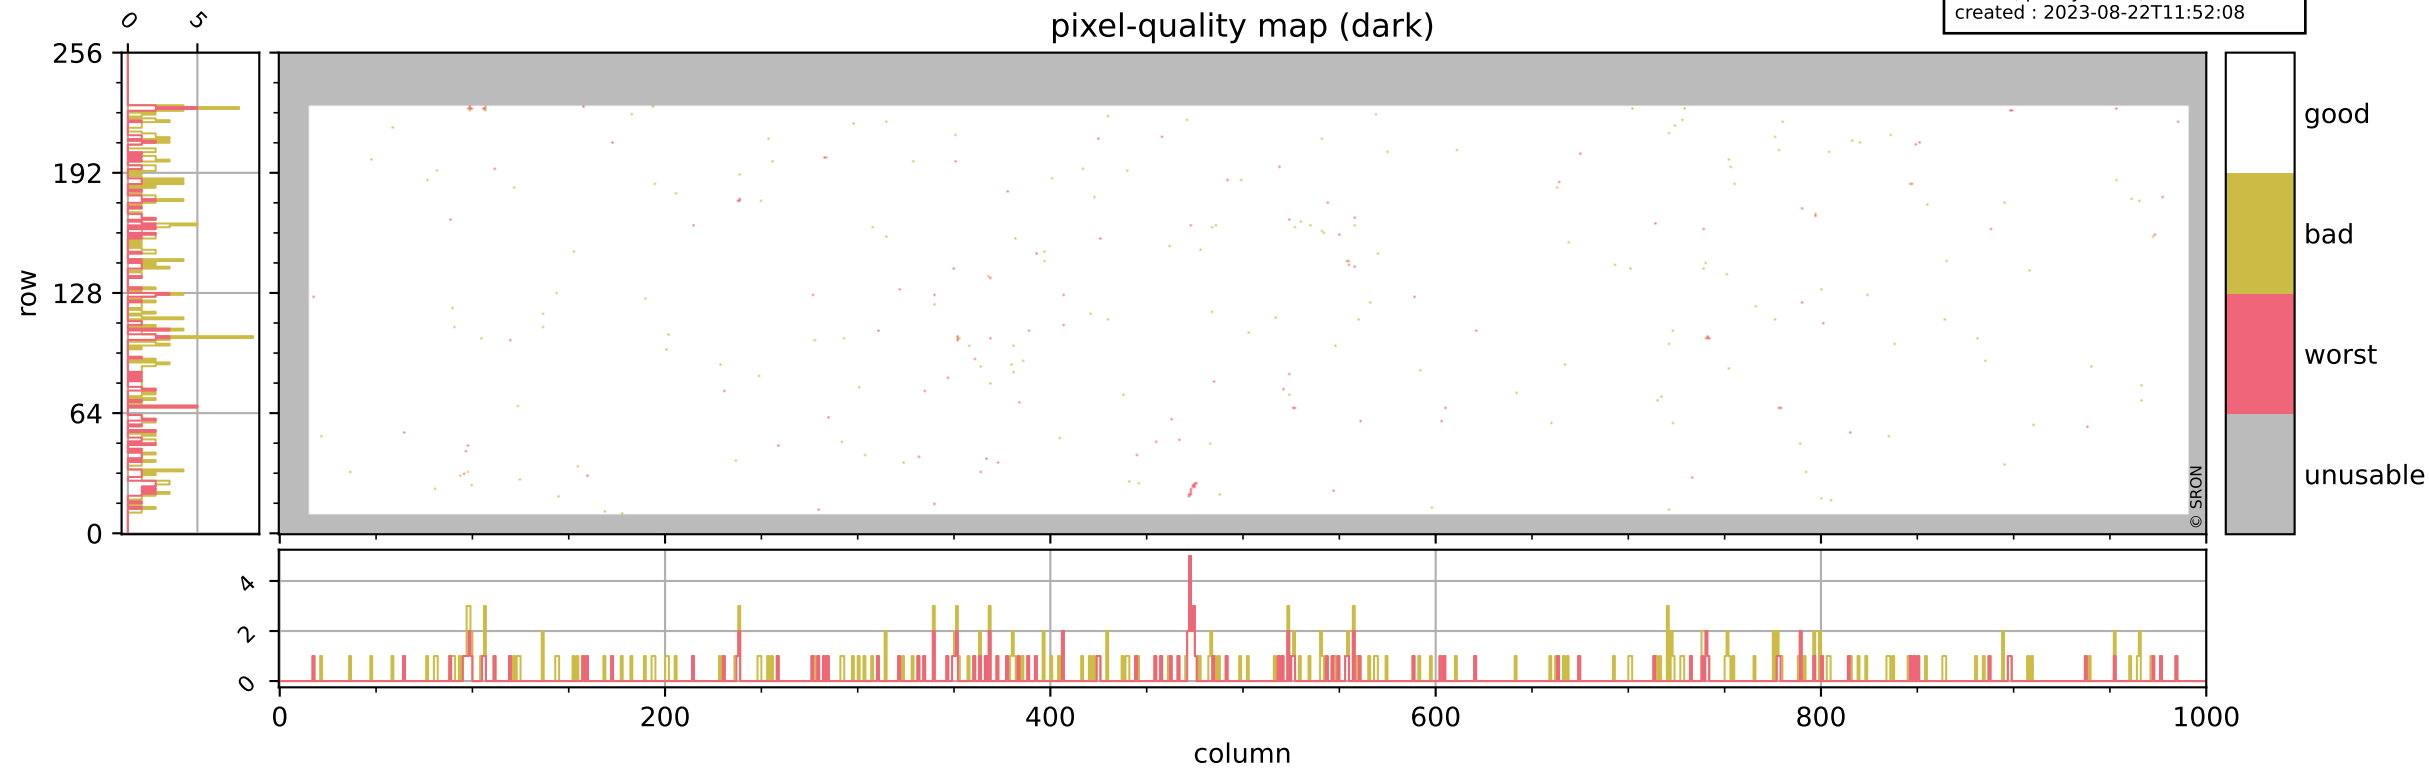

Tropomi SWIR pixel quality (beta nominal)

orbits : 20 in [3682, 3727]
coverage : 2018-06-30 / 2018-07-03
bad (quality < 0.8) : 1716
worst (quality < 0.1) : 229
created : 2023-08-22T11:52:07

pixel-quality map

Tropomi SWIR pixel quality (beta nominal)

orbits : 20 in [3682, 3727]
coverage : 2018-06-30 / 2018-07-03
bad (quality < 0.8) : 285
worst (quality < 0.1) : 115
created : 2023-08-22T11:52:08

Tropomi SWIR pixel quality (beta nominal)

orbits : 20 in [3682, 3727]
coverage : 2018-06-30 / 2018-07-03
bad (quality < 0.8) : 128
worst (quality < 0.1) : 41
created : 2023-08-22T11:52:08

Tropomi SWIR pixel quality (beta nominal)

orbits : 20 in [3682, 3727]
coverage : 2018-06-30 / 2018-07-03
bad (quality < 0.8) : 404
worst (quality < 0.1) : 55
created : 2023-08-22T11:52:08

Tropomi SWIR pixel quality (beta nominal)

orbits : 20 in [3682, 3727]
coverage : 2018-06-30 / 2018-07-03
to good : 869
good to bad : 271
to worst : 43
created : 2023-08-22T11:52:08

total quality compared with SWIR pixel-quality CKD