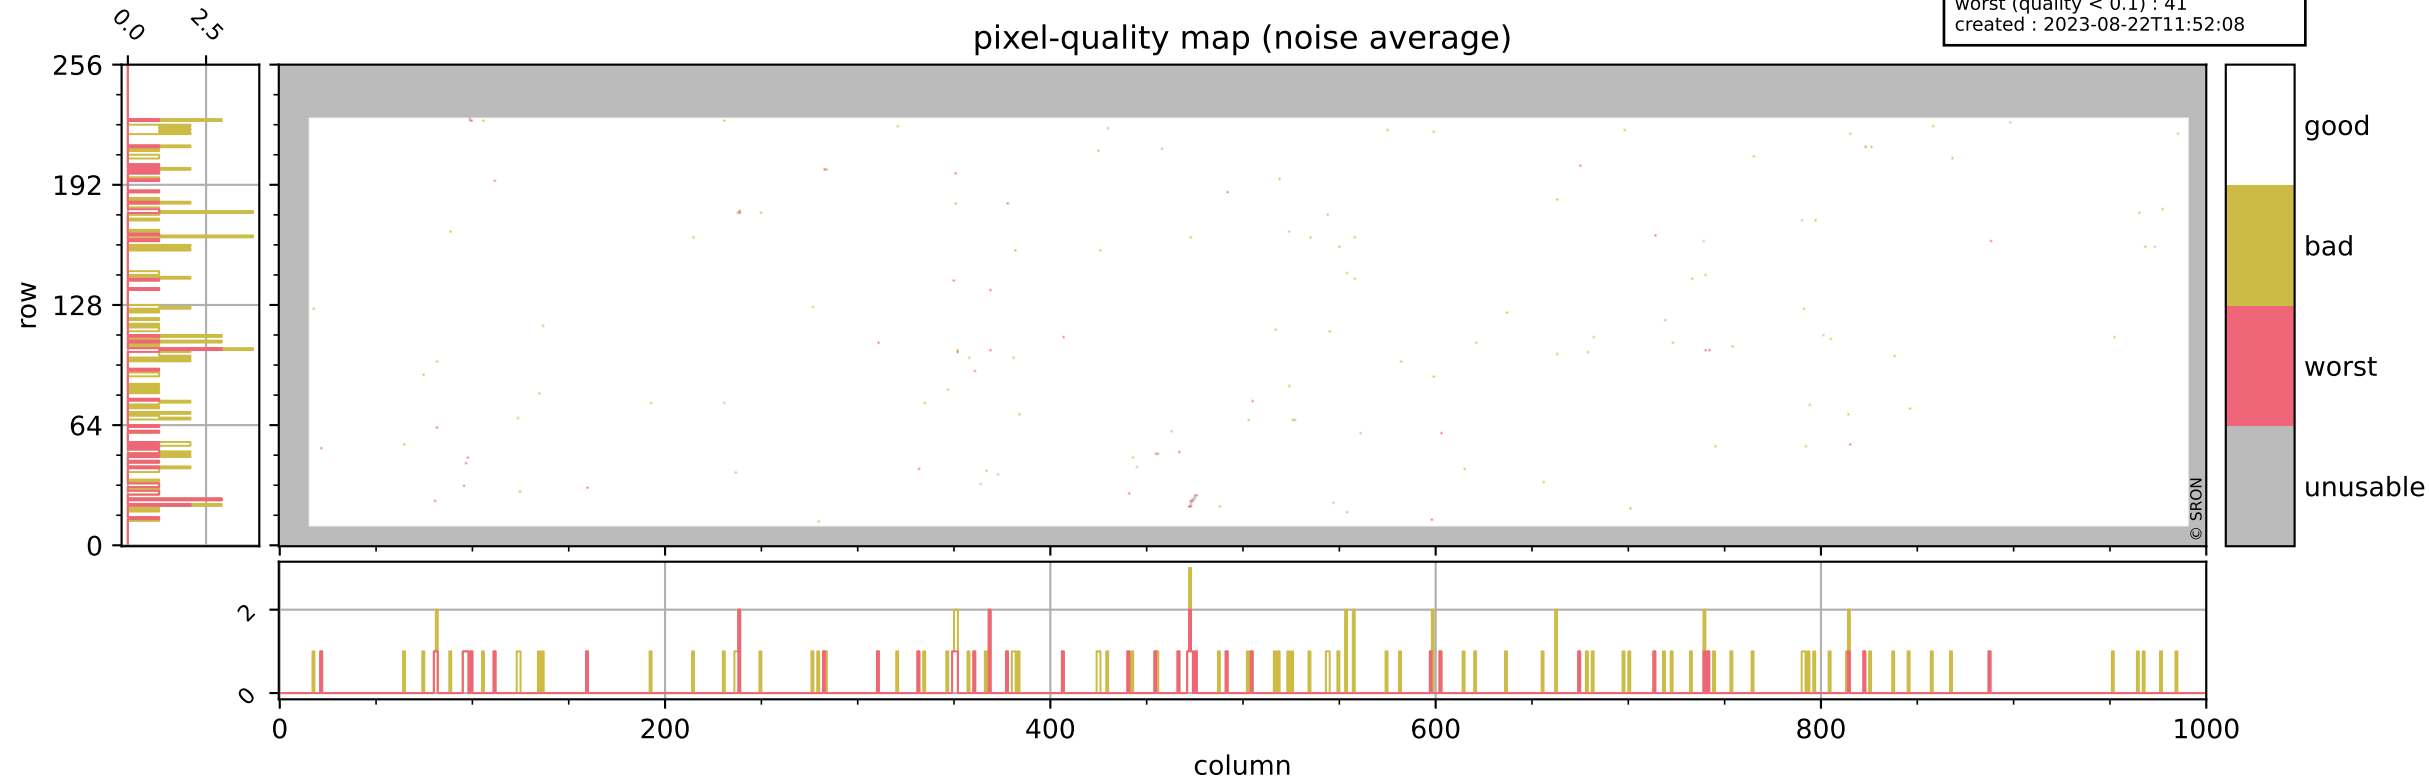

Tropomi SWIR pixel quality (beta nominal)

orbits : 20 in [3682, 3727]
coverage : 2018-06-30 / 2018-07-03
bad (quality < 0.8) : 1716
worst (quality < 0.1) : 229
created : 2023-08-22T11:52:07

pixel-quality map

Tropomi SWIR pixel quality (beta nominal)

orbits : 20 in [3682, 3727]
coverage : 2018-06-30 / 2018-07-03
bad (quality < 0.8) : 285
worst (quality < 0.1) : 115
created : 2023-08-22T11:52:08

Tropomi SWIR pixel quality (beta nominal)

orbits : 20 in [3682, 3727]
coverage : 2018-06-30 / 2018-07-03
bad (quality < 0.8) : 128
worst (quality < 0.1) : 41
created : 2023-08-22T11:52:08

Tropomi SWIR pixel quality (beta nominal)

orbits : 20 in [3682, 3727]
coverage : 2018-06-30 / 2018-07-03
bad (quality < 0.8) : 404
worst (quality < 0.1) : 55
created : 2023-08-22T11:52:08

Tropomi SWIR pixel quality (beta nominal)

orbits : 20 in [3682, 3727]
coverage : 2018-06-30 / 2018-07-03
created : 2023-08-22T11:52:09

Histograms of pixel-quality

Tropomi SWIR pixel quality (beta nominal) ground-tracks of Sentinel-5P