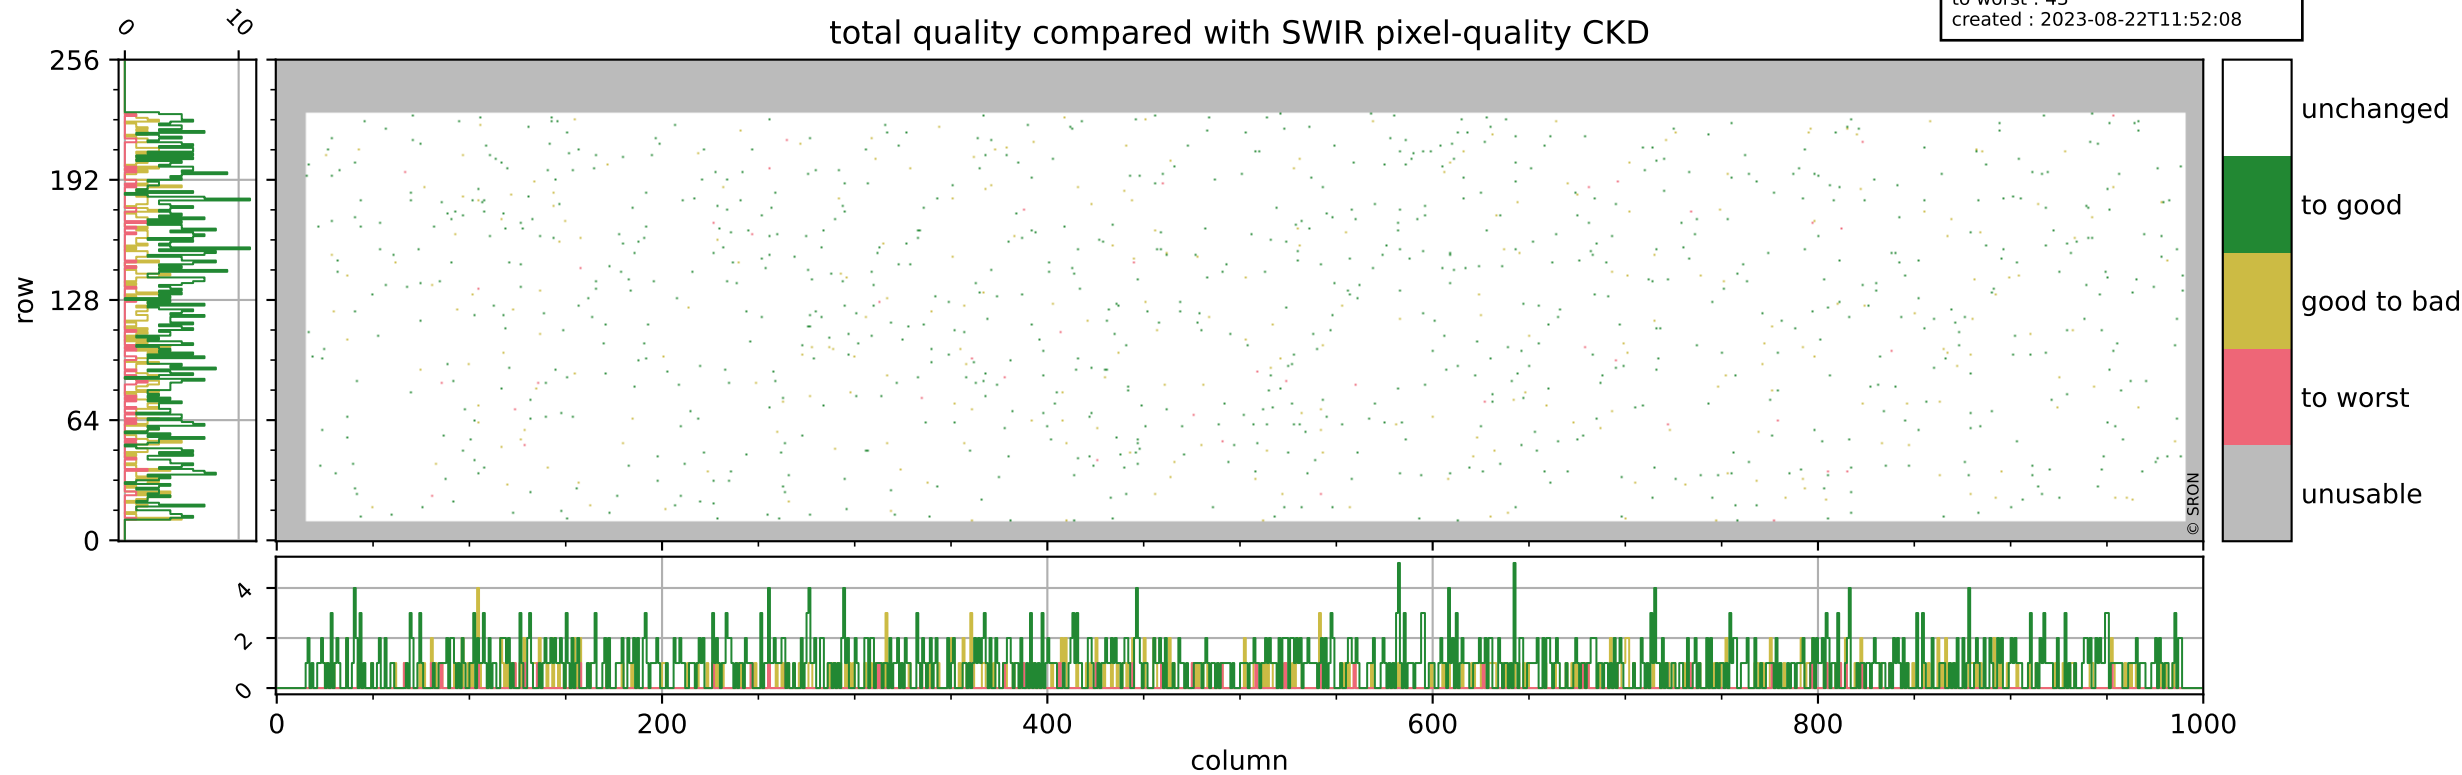

Tropomi SWIR pixel quality (beta nominal)

orbits : 20 in [3682, 3727]
coverage : 2018-06-30 / 2018-07-03
bad (quality < 0.8) : 285
worst (quality < 0.1) : 115
created : 2023-08-22T11:52:08

Tropomi SWIR pixel quality (beta nominal)

orbits : 20 in [3682, 3727]
coverage : 2018-06-30 / 2018-07-03
bad (quality < 0.8) : 128
worst (quality < 0.1) : 41
created : 2023-08-22T11:52:08

Tropomi SWIR pixel quality (beta nominal)

orbits : 20 in [3682, 3727]
coverage : 2018-06-30 / 2018-07-03
bad (quality < 0.8) : 404
worst (quality < 0.1) : 55
created : 2023-08-22T11:52:08

Tropomi SWIR pixel quality (beta nominal)

orbits : 20 in [3682, 3727]
coverage : 2018-06-30 / 2018-07-03
to good : 869
good to bad : 271
to worst : 43
created : 2023-08-22T11:52:08

total quality compared with SWIR pixel-quality CKD

Tropomi SWIR pixel quality (beta nominal)

orbits : 20 in [3682, 3727]
coverage : 2018-06-30 / 2018-07-03
created : 2023-08-22T11:52:09

Histograms of pixel-quality

Tropomi SWIR pixel quality (beta nominal) ground-tracks of Sentinel-5P