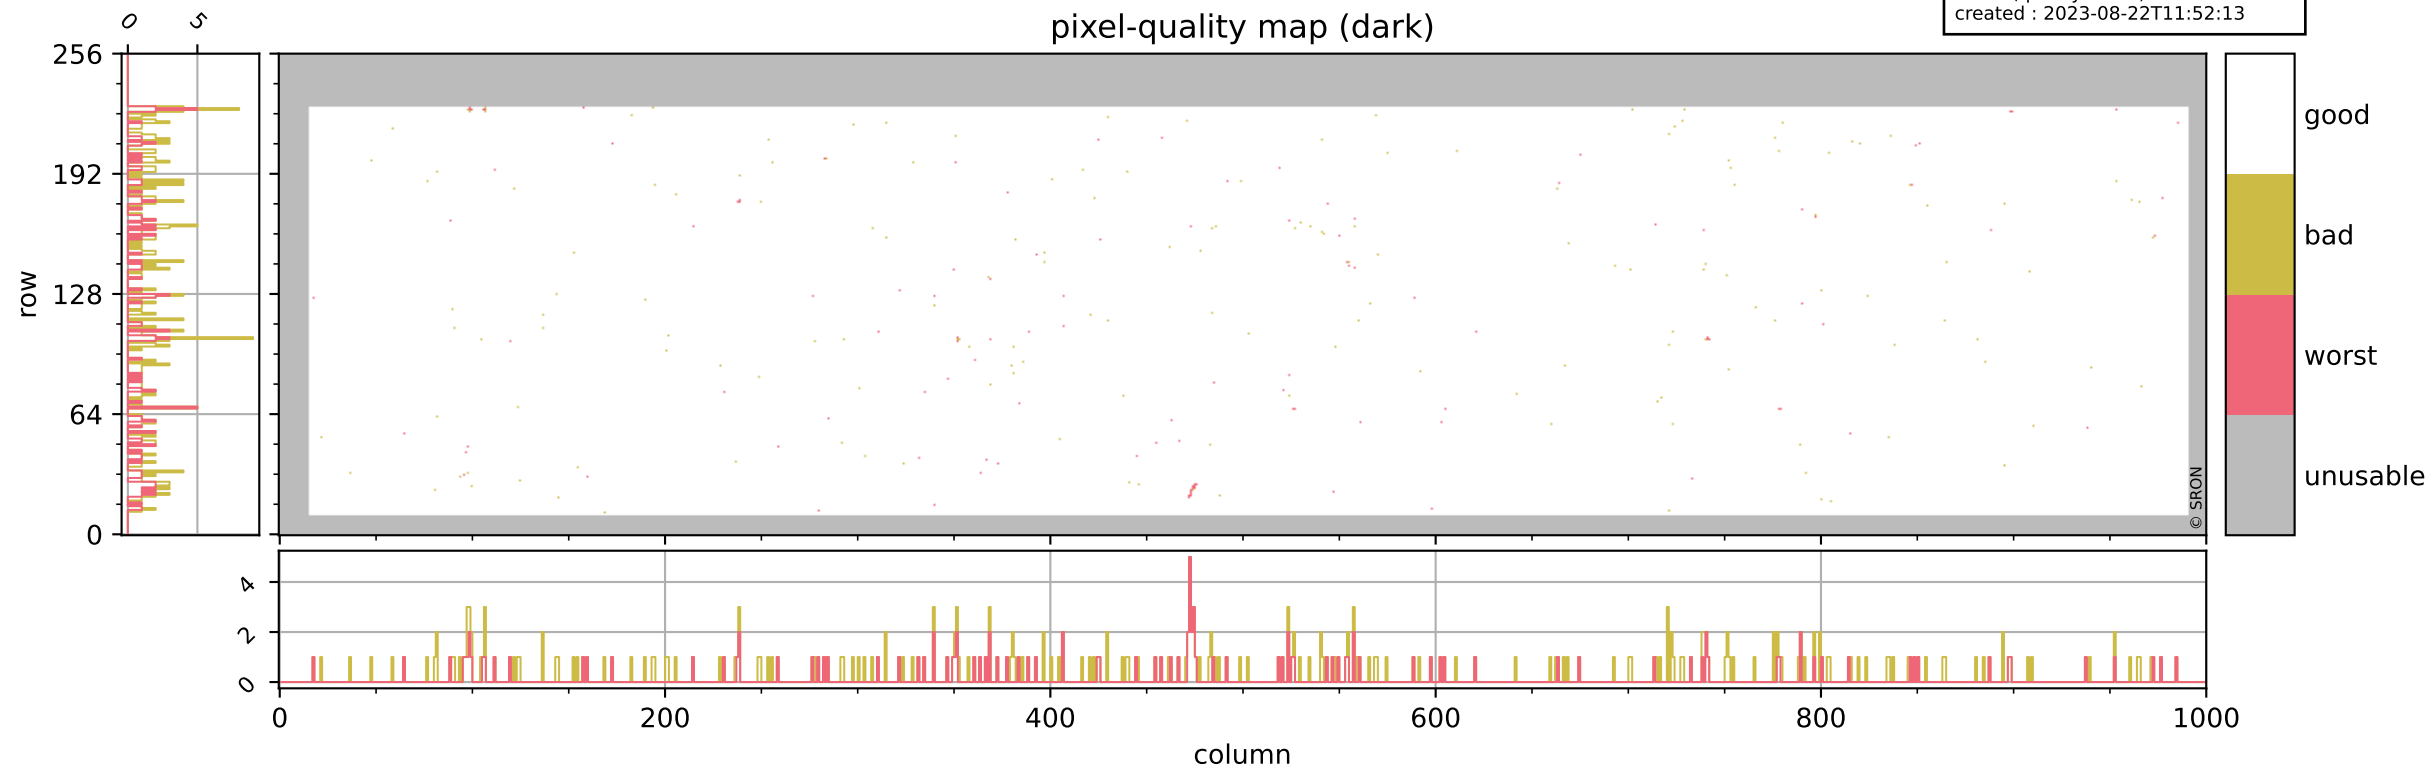

Tropomi SWIR pixel quality (beta nominal)

orbits : 20 in [3772, 3817]
coverage : 2018-07-06 / 2018-07-09
bad (quality < 0.8) : 1717
worst (quality < 0.1) : 209
created : 2023-08-22T11:52:12

pixel-quality map

Tropomi SWIR pixel quality (beta nominal)

orbits : 20 in [3772, 3817]
coverage : 2018-07-06 / 2018-07-09
bad (quality < 0.8) : 283
worst (quality < 0.1) : 116
created : 2023-08-22T11:52:13

Tropomi SWIR pixel quality (beta nominal)

orbits : 20 in [3772, 3817]
coverage : 2018-07-06 / 2018-07-09
bad (quality < 0.8) : 129
worst (quality < 0.1) : 36
created : 2023-08-22T11:52:13

Tropomi SWIR pixel quality (beta nominal)

orbits : 20 in [3772, 3817]
coverage : 2018-07-06 / 2018-07-09
bad (quality < 0.8) : 407
worst (quality < 0.1) : 47
created : 2023-08-22T11:52:13

Tropomi SWIR pixel quality (beta nominal)

orbits : 20 in [3772, 3817]
coverage : 2018-07-06 / 2018-07-09
to good : 859
good to bad : 278
to worst : 26
created : 2023-08-22T11:52:13

total quality compared with SWIR pixel-quality CKD