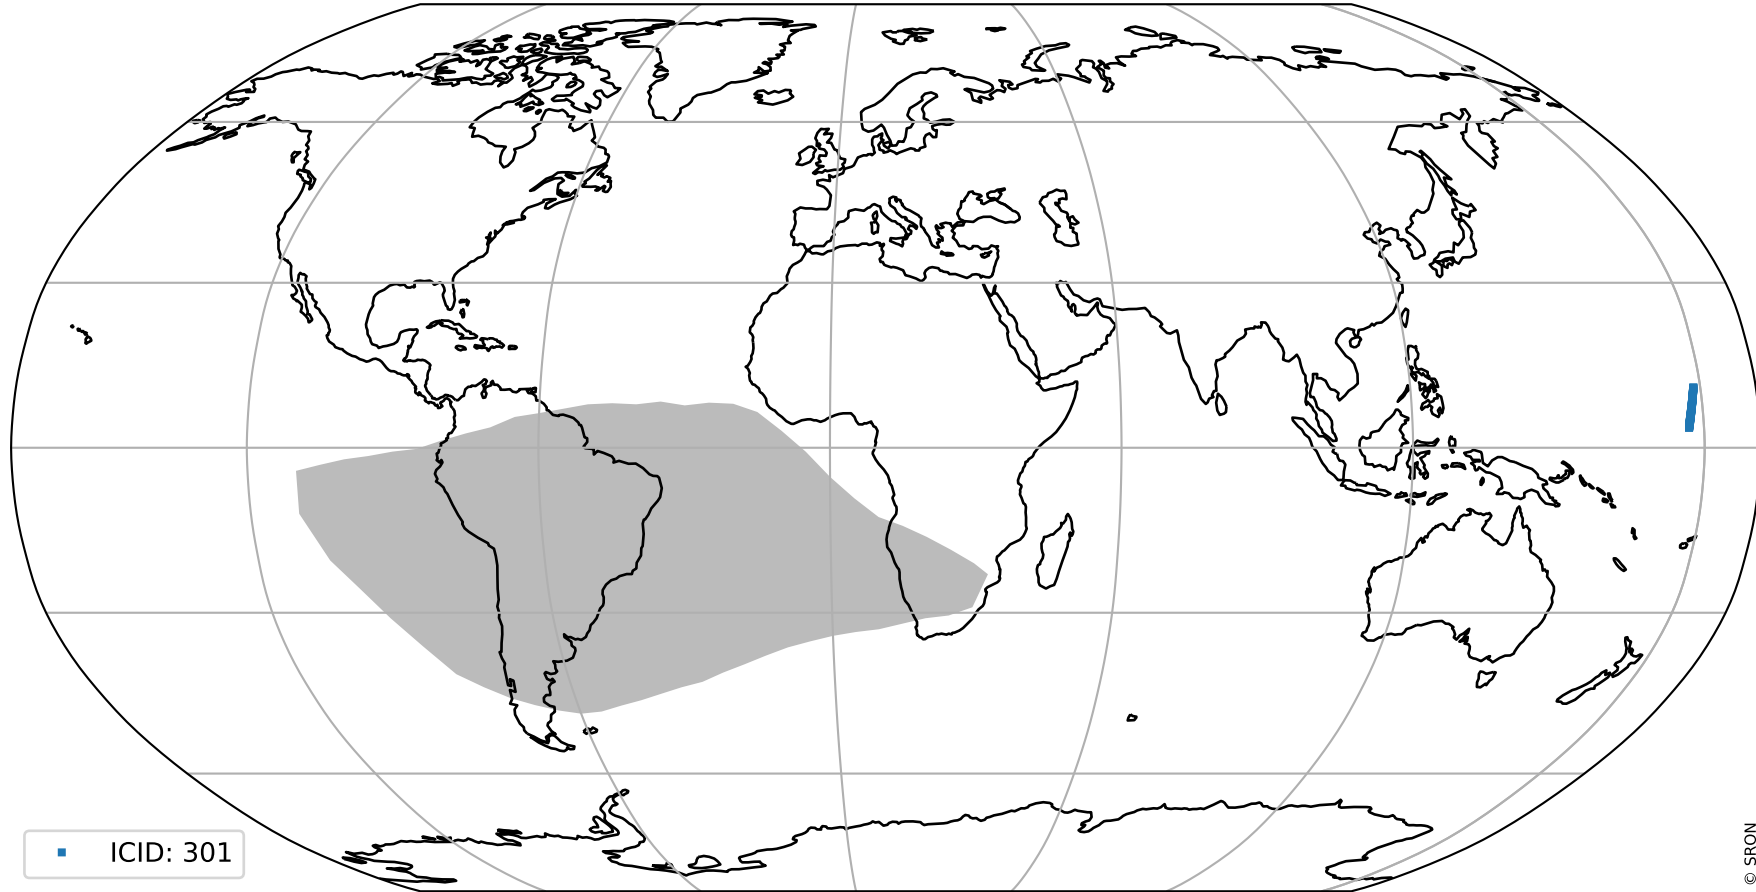

Tropomi SWIR pixel quality (beta nominal)

orbits : 20 in [3772, 3817]
coverage : 2018-07-06 / 2018-07-09
created : 2023-08-22T11:52:14

Histograms of pixel-quality

Tropomi SWIR pixel quality (beta nominal) ground-tracks of Sentinel-5P

orbits : 20 in [3772, 3817]
coverage : 2018-07-06 / 2018-07-09
created : 2023-08-22T11:52:14

■ ICID: 301

Tropomi SWIR pixel quality (beta nominal)

orbits : [1867, 3817]
coverage : 2018-02-20 / 2018-07-09
created : 2023-08-22T11:52:14