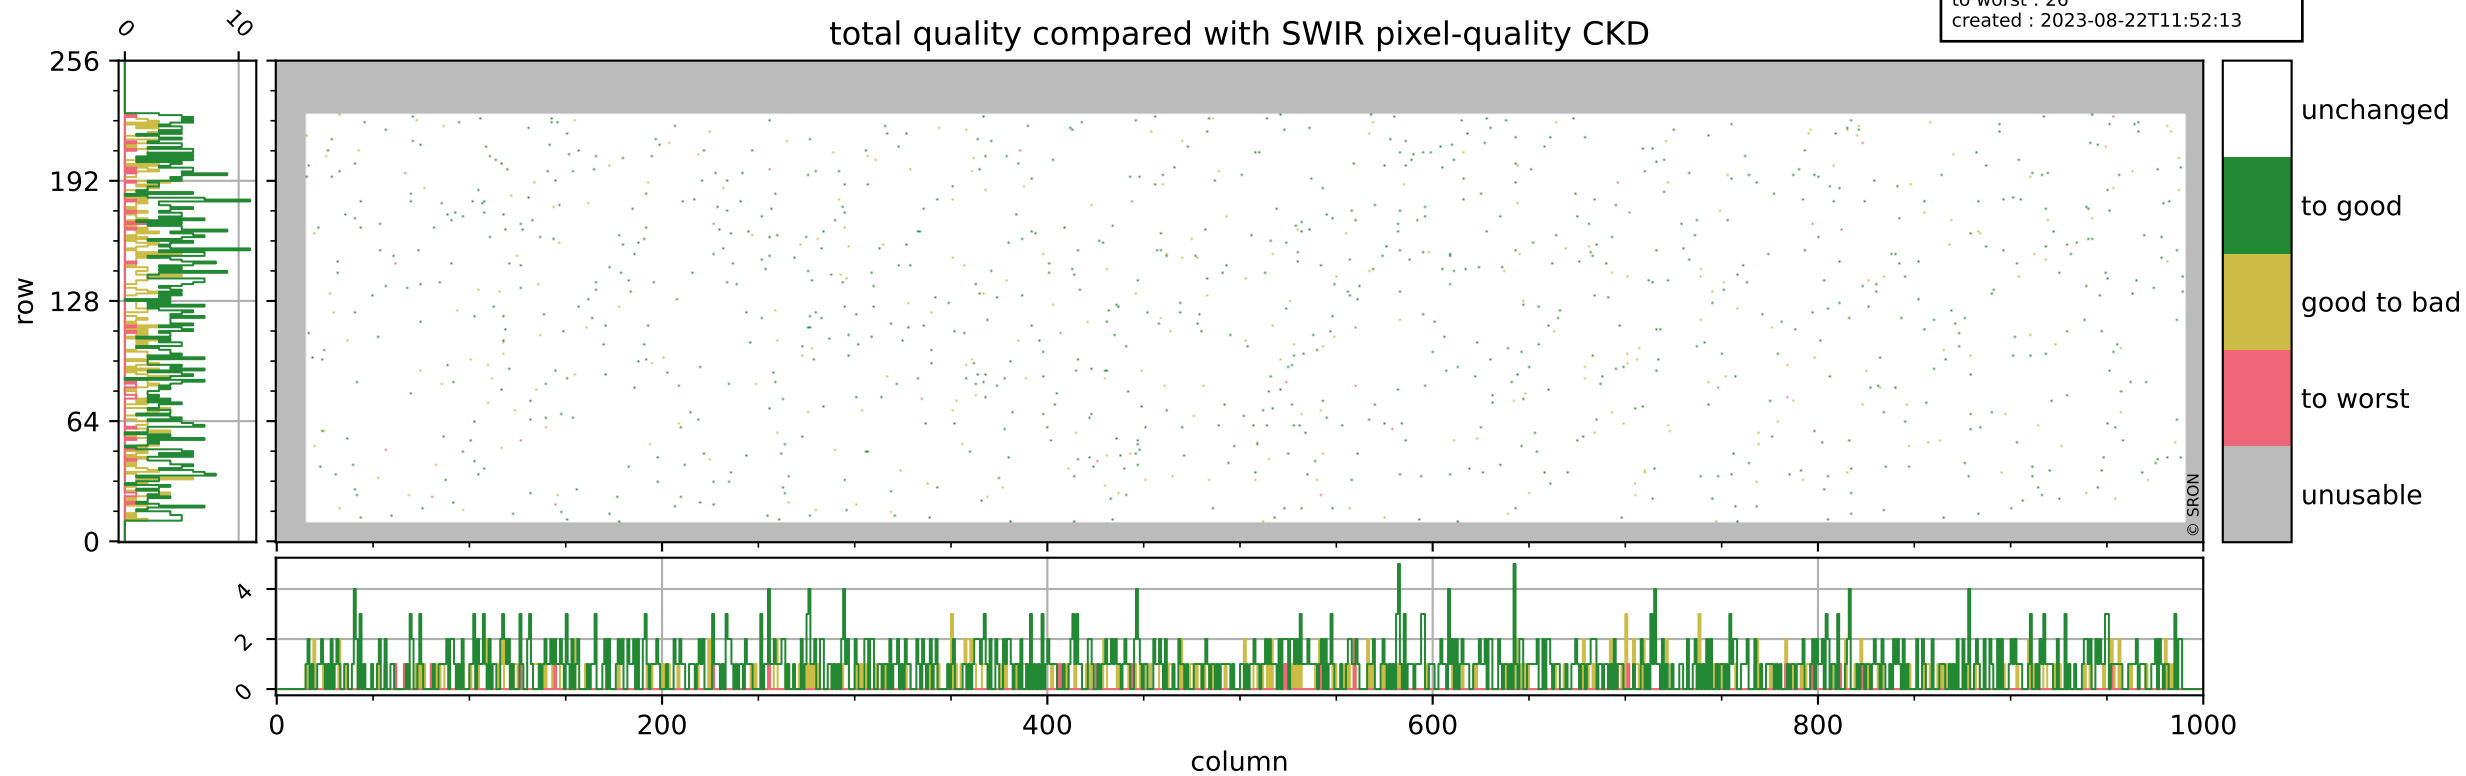

Tropomi SWIR pixel quality (beta nominal)

orbits : 20 in [3772, 3817]
coverage : 2018-07-06 / 2018-07-09
bad (quality < 0.8) : 283
worst (quality < 0.1) : 116
created : 2023-08-22T11:52:13

Tropomi SWIR pixel quality (beta nominal)

orbits : 20 in [3772, 3817]
coverage : 2018-07-06 / 2018-07-09
bad (quality < 0.8) : 129
worst (quality < 0.1) : 36
created : 2023-08-22T11:52:13

Tropomi SWIR pixel quality (beta nominal)

orbits : 20 in [3772, 3817]
coverage : 2018-07-06 / 2018-07-09
bad (quality < 0.8) : 407
worst (quality < 0.1) : 47
created : 2023-08-22T11:52:13

Tropomi SWIR pixel quality (beta nominal)

orbits : 20 in [3772, 3817]
coverage : 2018-07-06 / 2018-07-09
to good : 859
good to bad : 278
to worst : 26
created : 2023-08-22T11:52:13

total quality compared with SWIR pixel-quality CKD

Tropomi SWIR pixel quality (beta nominal)

orbits : 20 in [3772, 3817]
coverage : 2018-07-06 / 2018-07-09
created : 2023-08-22T11:52:14

Histograms of pixel-quality

Tropomi SWIR pixel quality (beta nominal) ground-tracks of Sentinel-5P