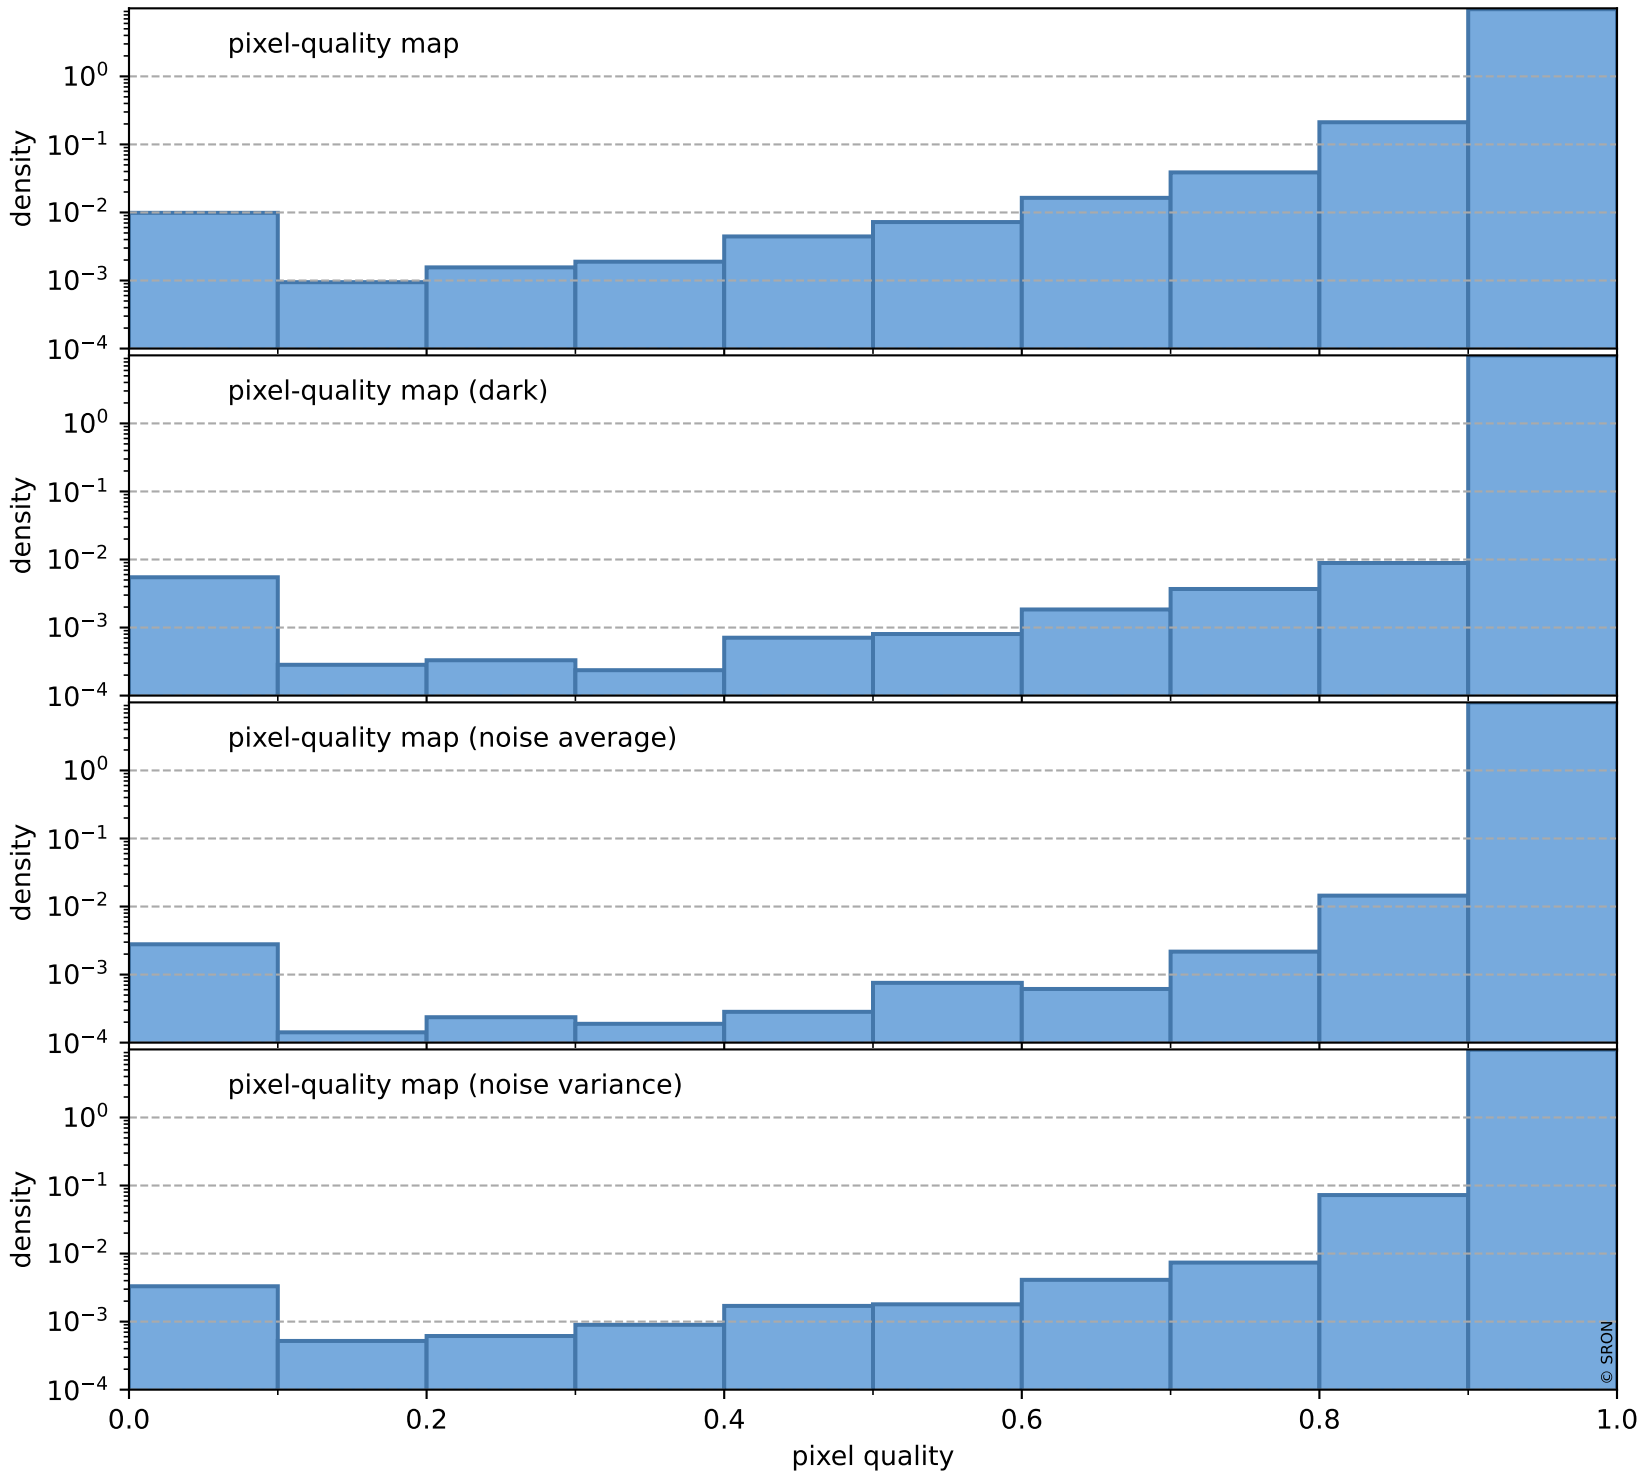

orbits : 20 in [3772, 3817]
coverage : 2018-07-06 / 2018-07-09
bad (quality < 0.8) : 129
worst (quality < 0.1) : 36
created : 2023-08-22T11:52:13

Tropomi SWIR pixel quality (beta nominal)

orbits : 20 in [3772, 3817]
coverage : 2018-07-06 / 2018-07-09
bad (quality < 0.8) : 407
worst (quality < 0.1) : 47
created : 2023-08-22T11:52:13

Tropomi SWIR pixel quality (beta nominal)

orbits : 20 in [3772, 3817]
coverage : 2018-07-06 / 2018-07-09
to good : 859
good to bad : 278
to worst : 26
created : 2023-08-22T11:52:13

total quality compared with SWIR pixel-quality CKD

Tropomi SWIR pixel quality (beta nominal)

orbits : 20 in [3772, 3817]
coverage : 2018-07-06 / 2018-07-09
created : 2023-08-22T11:52:14

Histograms of pixel-quality

Tropomi SWIR pixel quality (beta nominal) ground-tracks of Sentinel-5P