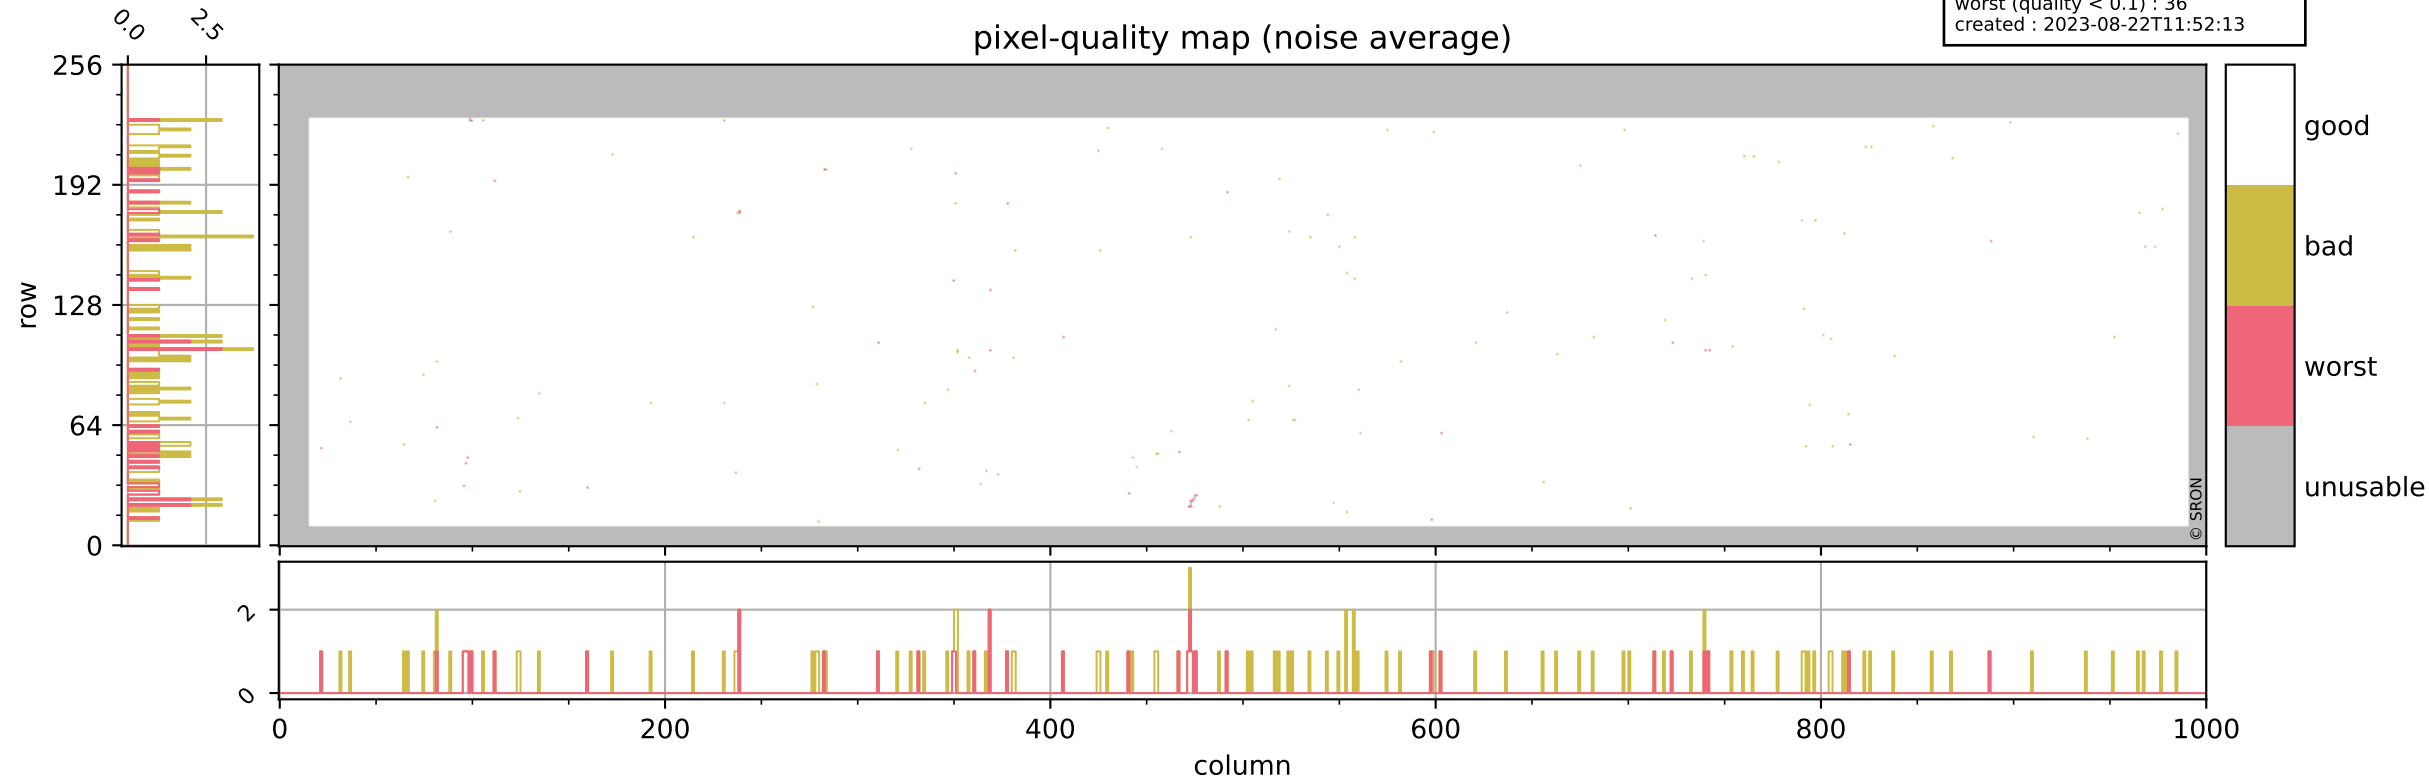

Tropomi SWIR pixel quality (beta nominal)

orbits : 20 in [3772, 3817]
coverage : 2018-07-06 / 2018-07-09
bad (quality < 0.8) : 1717
worst (quality < 0.1) : 209
created : 2023-08-22T11:52:12

pixel-quality map

Tropomi SWIR pixel quality (beta nominal)

orbits : 20 in [3772, 3817]
coverage : 2018-07-06 / 2018-07-09
bad (quality < 0.8) : 283
worst (quality < 0.1) : 116
created : 2023-08-22T11:52:13

Tropomi SWIR pixel quality (beta nominal)

orbits : 20 in [3772, 3817]
coverage : 2018-07-06 / 2018-07-09
bad (quality < 0.8) : 129
worst (quality < 0.1) : 36
created : 2023-08-22T11:52:13

Tropomi SWIR pixel quality (beta nominal)

orbits : 20 in [3772, 3817]
coverage : 2018-07-06 / 2018-07-09
bad (quality < 0.8) : 407
worst (quality < 0.1) : 47
created : 2023-08-22T11:52:13

Tropomi SWIR pixel quality (beta nominal)

orbits : 20 in [3772, 3817]
coverage : 2018-07-06 / 2018-07-09
created : 2023-08-22T11:52:14

Histograms of pixel-quality

Tropomi SWIR pixel quality (beta nominal) ground-tracks of Sentinel-5P