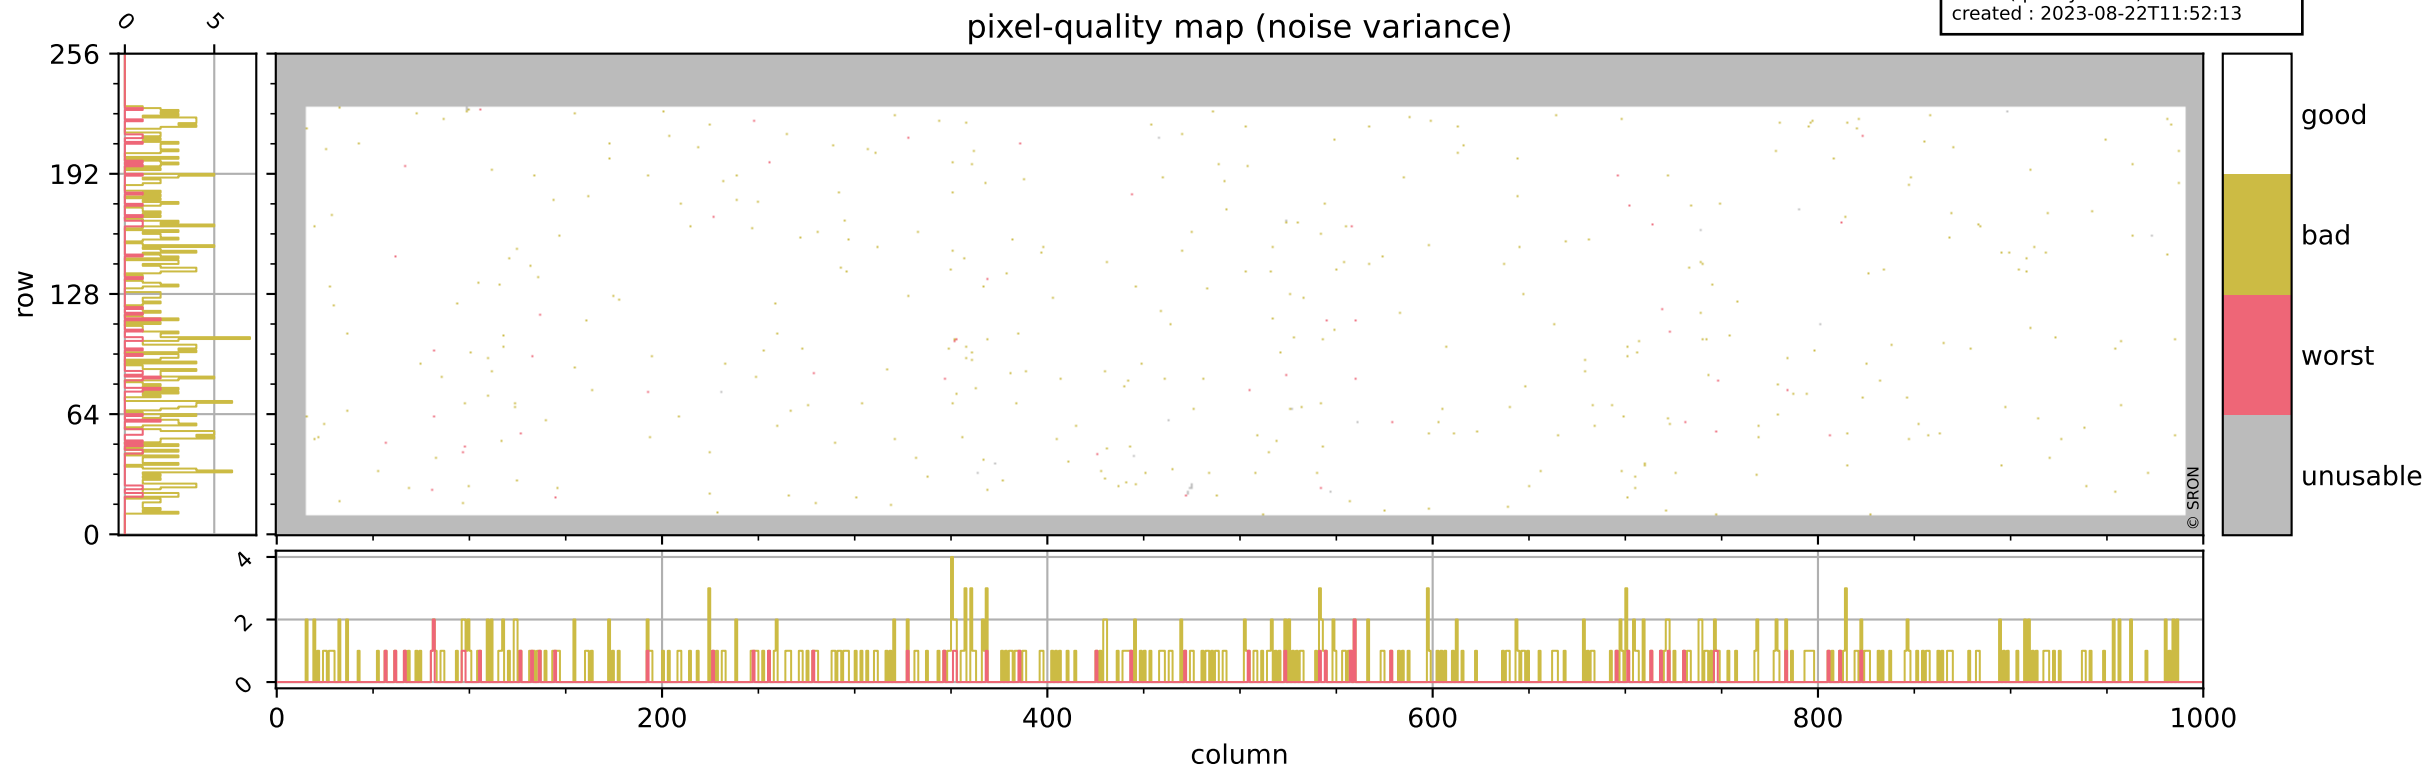

Tropomi SWIR pixel quality (beta nominal)

orbits : 20 in [3772, 3817]
coverage : 2018-07-06 / 2018-07-09
bad (quality < 0.8) : 1717
worst (quality < 0.1) : 209
created : 2023-08-22T11:52:12

pixel-quality map

Tropomi SWIR pixel quality (beta nominal)

orbits : 20 in [3772, 3817]
coverage : 2018-07-06 / 2018-07-09
bad (quality < 0.8) : 283
worst (quality < 0.1) : 116
created : 2023-08-22T11:52:13

Tropomi SWIR pixel quality (beta nominal)

orbits : 20 in [3772, 3817]
coverage : 2018-07-06 / 2018-07-09
bad (quality < 0.8) : 129
worst (quality < 0.1) : 36
created : 2023-08-22T11:52:13

Tropomi SWIR pixel quality (beta nominal)

orbits : 20 in [3772, 3817]
coverage : 2018-07-06 / 2018-07-09
bad (quality < 0.8) : 407
worst (quality < 0.1) : 47
created : 2023-08-22T11:52:13

Tropomi SWIR pixel quality (beta nominal)

orbits : 20 in [3772, 3817]
coverage : 2018-07-06 / 2018-07-09
to good : 859
good to bad : 278
to worst : 26
created : 2023-08-22T11:52:13

total quality compared with SWIR pixel-quality CKD