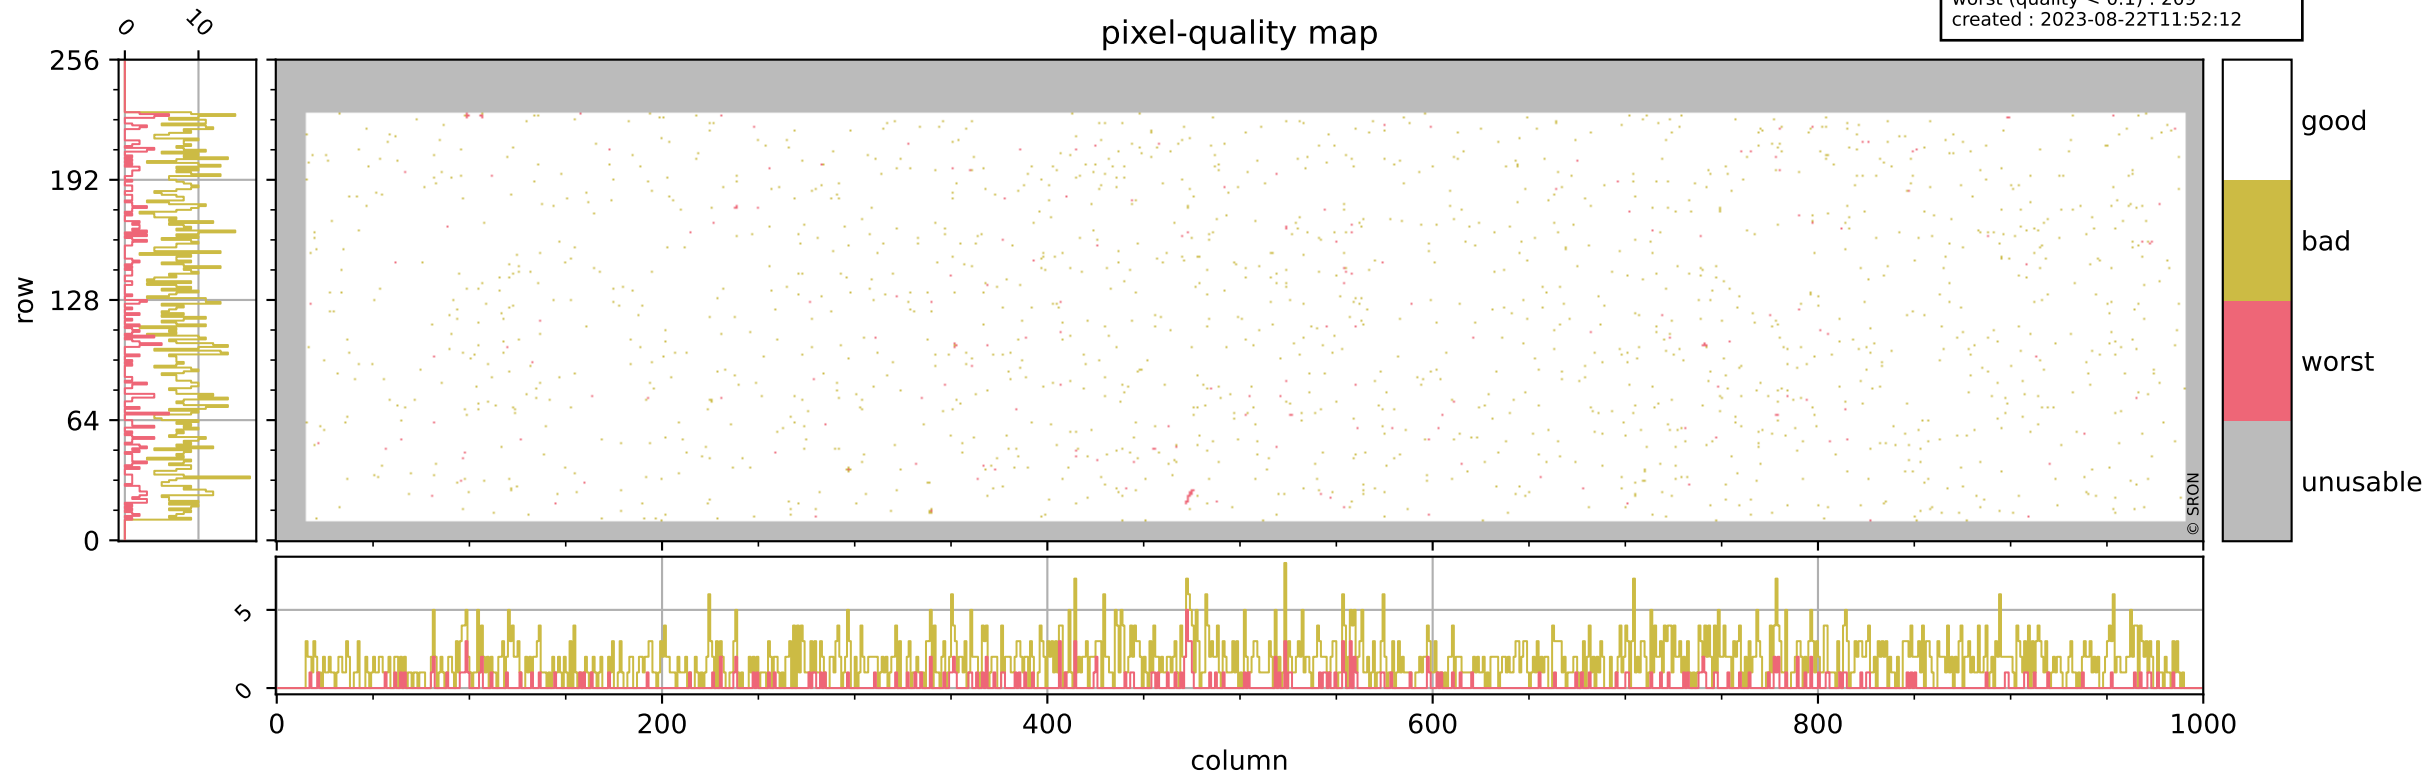

Tropomi SWIR pixel quality (beta nominal)

orbits : 20 in [3772, 3817]
coverage : 2018-07-06 / 2018-07-09
bad (quality < 0.8) : 1717
worst (quality < 0.1) : 209
created : 2023-08-22T11:52:12

pixel-quality map

Tropomi SWIR pixel quality (beta nominal)

orbits : 20 in [3772, 3817]
coverage : 2018-07-06 / 2018-07-09
bad (quality < 0.8) : 283
worst (quality < 0.1) : 116
created : 2023-08-22T11:52:13

Tropomi SWIR pixel quality (beta nominal)

orbits : 20 in [3772, 3817]
coverage : 2018-07-06 / 2018-07-09
bad (quality < 0.8) : 129
worst (quality < 0.1) : 36
created : 2023-08-22T11:52:13

Tropomi SWIR pixel quality (beta nominal)

orbits : 20 in [3772, 3817]
coverage : 2018-07-06 / 2018-07-09
bad (quality < 0.8) : 407
worst (quality < 0.1) : 47
created : 2023-08-22T11:52:13

Tropomi SWIR pixel quality (beta nominal)

orbits : 20 in [3772, 3817]
coverage : 2018-07-06 / 2018-07-09
to good : 859
good to bad : 278
to worst : 26
created : 2023-08-22T11:52:13

total quality compared with SWIR pixel-quality CKD