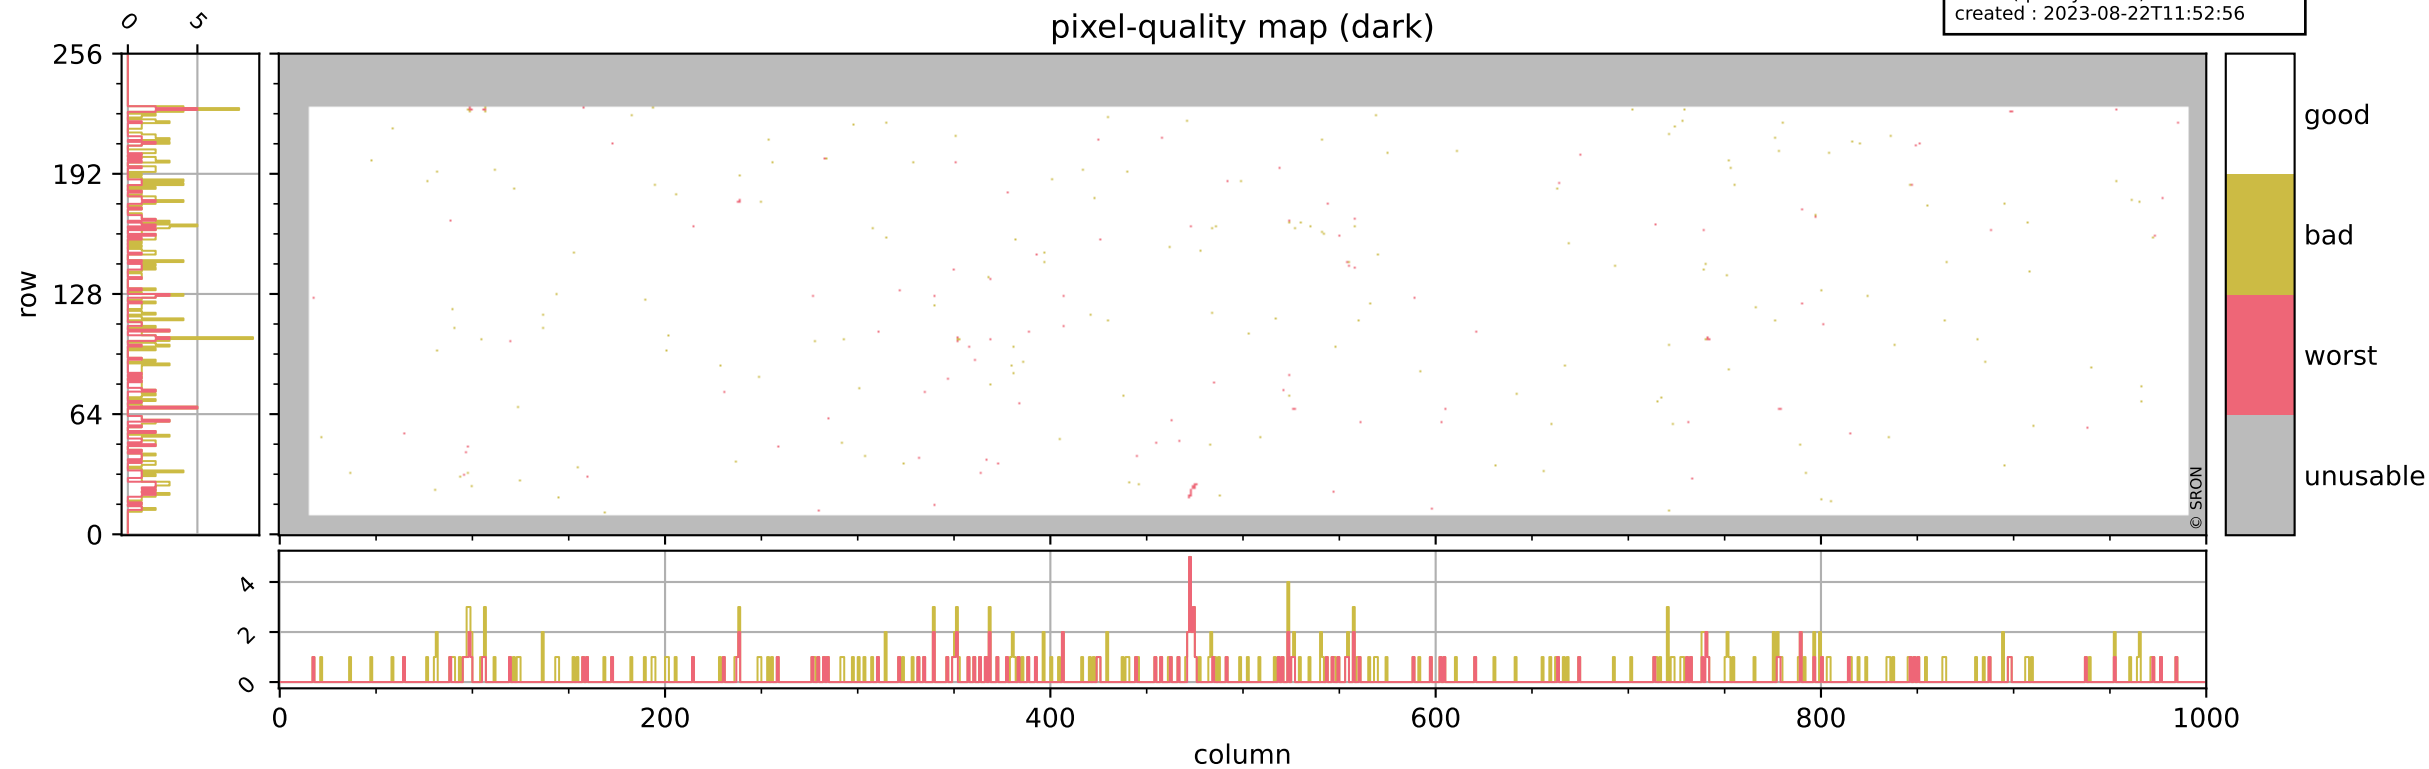

Tropomi SWIR pixel quality (beta nominal)

orbits : 20 in [4582, 4627]
coverage : 2018-09-01 / 2018-09-04
bad (quality < 0.8) : 1709
worst (quality < 0.1) : 222
created : 2023-08-22T11:52:56

pixel-quality map

Tropomi SWIR pixel quality (beta nominal)

orbits : 20 in [4582, 4627]
coverage : 2018-09-01 / 2018-09-04
bad (quality < 0.8) : 288
worst (quality < 0.1) : 117
created : 2023-08-22T11:52:56

Tropomi SWIR pixel quality (beta nominal)

orbits : 20 in [4582, 4627]
coverage : 2018-09-01 / 2018-09-04
bad (quality < 0.8) : 132
worst (quality < 0.1) : 39
created : 2023-08-22T11:52:56

Tropomi SWIR pixel quality (beta nominal)

orbits : 20 in [4582, 4627]
coverage : 2018-09-01 / 2018-09-04
bad (quality < 0.8) : 387
worst (quality < 0.1) : 54
created : 2023-08-22T11:52:56

Tropomi SWIR pixel quality (beta nominal)

orbits : 20 in [4582, 4627]
coverage : 2018-09-01 / 2018-09-04
to good : 862
good to bad : 261
to worst : 37
created : 2023-08-22T11:52:57

total quality compared with SWIR pixel-quality CKD