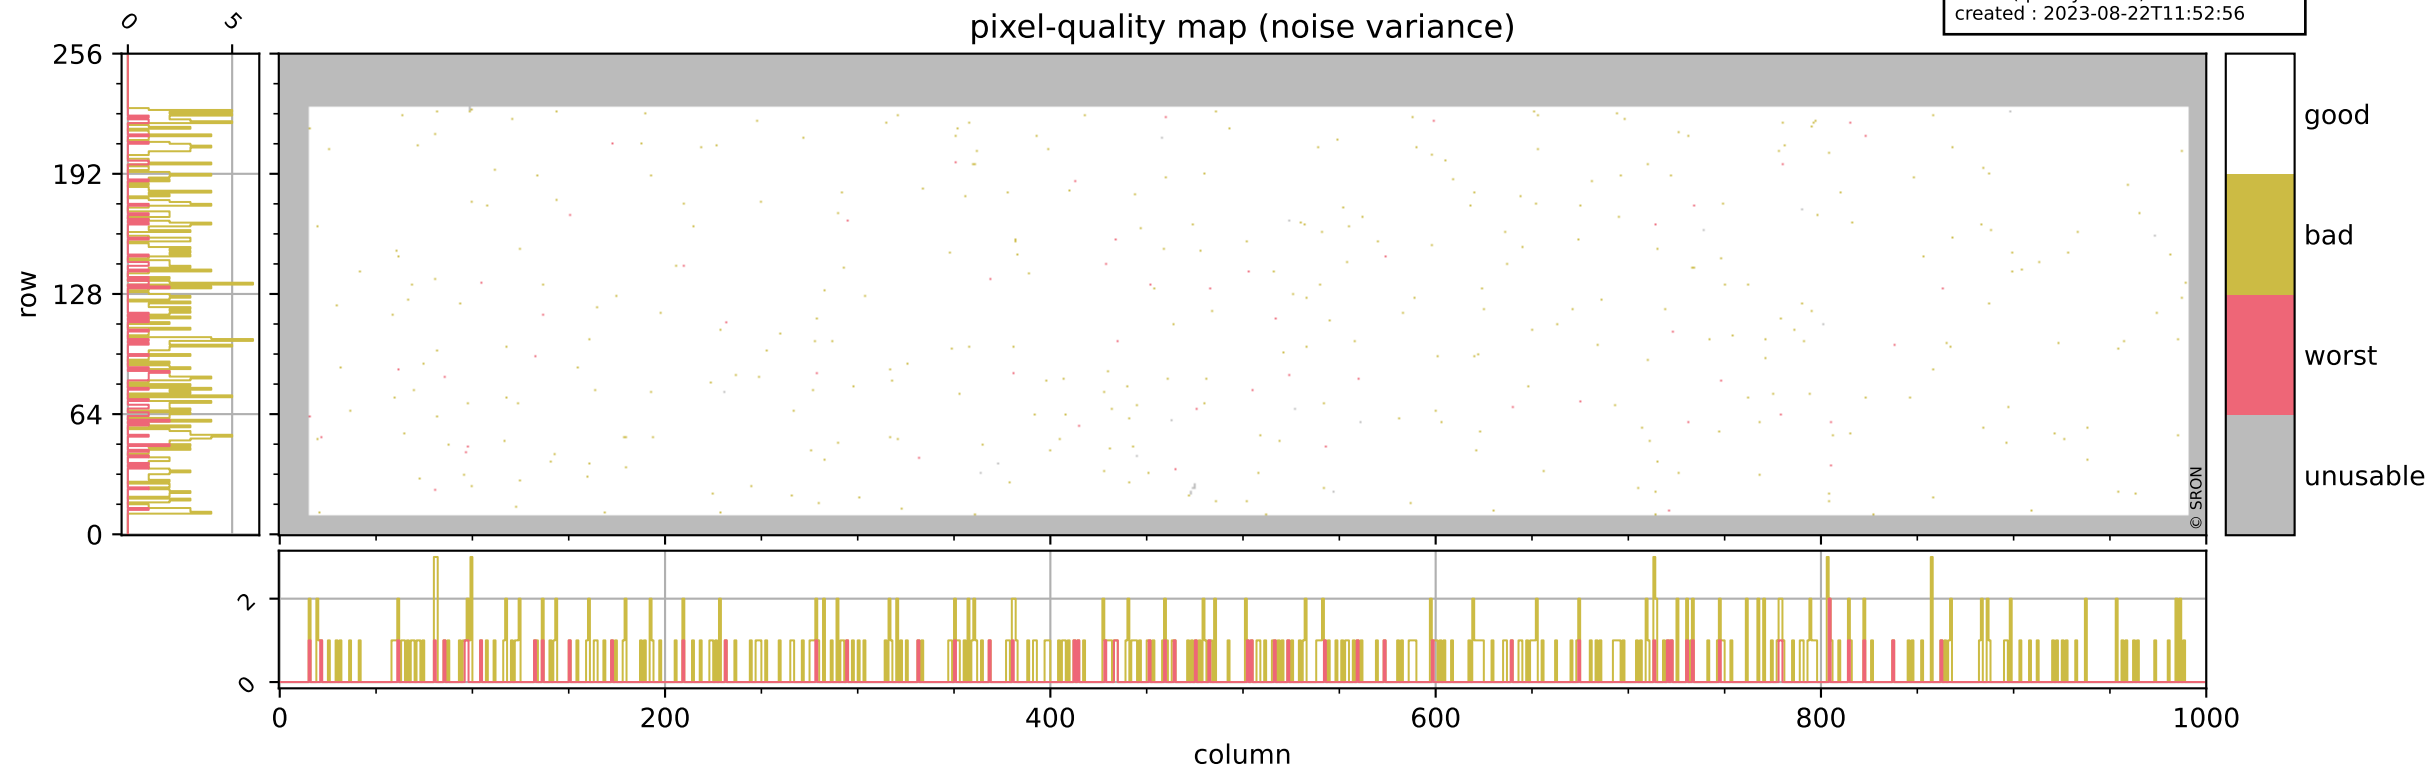

Tropomi SWIR pixel quality (beta nominal)

orbits : 20 in [4582, 4627]
coverage : 2018-09-01 / 2018-09-04
bad (quality < 0.8) : 1709
worst (quality < 0.1) : 222
created : 2023-08-22T11:52:56

pixel-quality map

Tropomi SWIR pixel quality (beta nominal)

orbits : 20 in [4582, 4627]
coverage : 2018-09-01 / 2018-09-04
bad (quality < 0.8) : 288
worst (quality < 0.1) : 117
created : 2023-08-22T11:52:56

Tropomi SWIR pixel quality (beta nominal)

orbits : 20 in [4582, 4627]
coverage : 2018-09-01 / 2018-09-04
bad (quality < 0.8) : 132
worst (quality < 0.1) : 39
created : 2023-08-22T11:52:56

Tropomi SWIR pixel quality (beta nominal)

orbits : 20 in [4582, 4627]
coverage : 2018-09-01 / 2018-09-04
bad (quality < 0.8) : 387
worst (quality < 0.1) : 54
created : 2023-08-22T11:52:56

Tropomi SWIR pixel quality (beta nominal)

orbits : 20 in [4582, 4627]
coverage : 2018-09-01 / 2018-09-04
to good : 862
good to bad : 261
to worst : 37
created : 2023-08-22T11:52:57

total quality compared with SWIR pixel-quality CKD