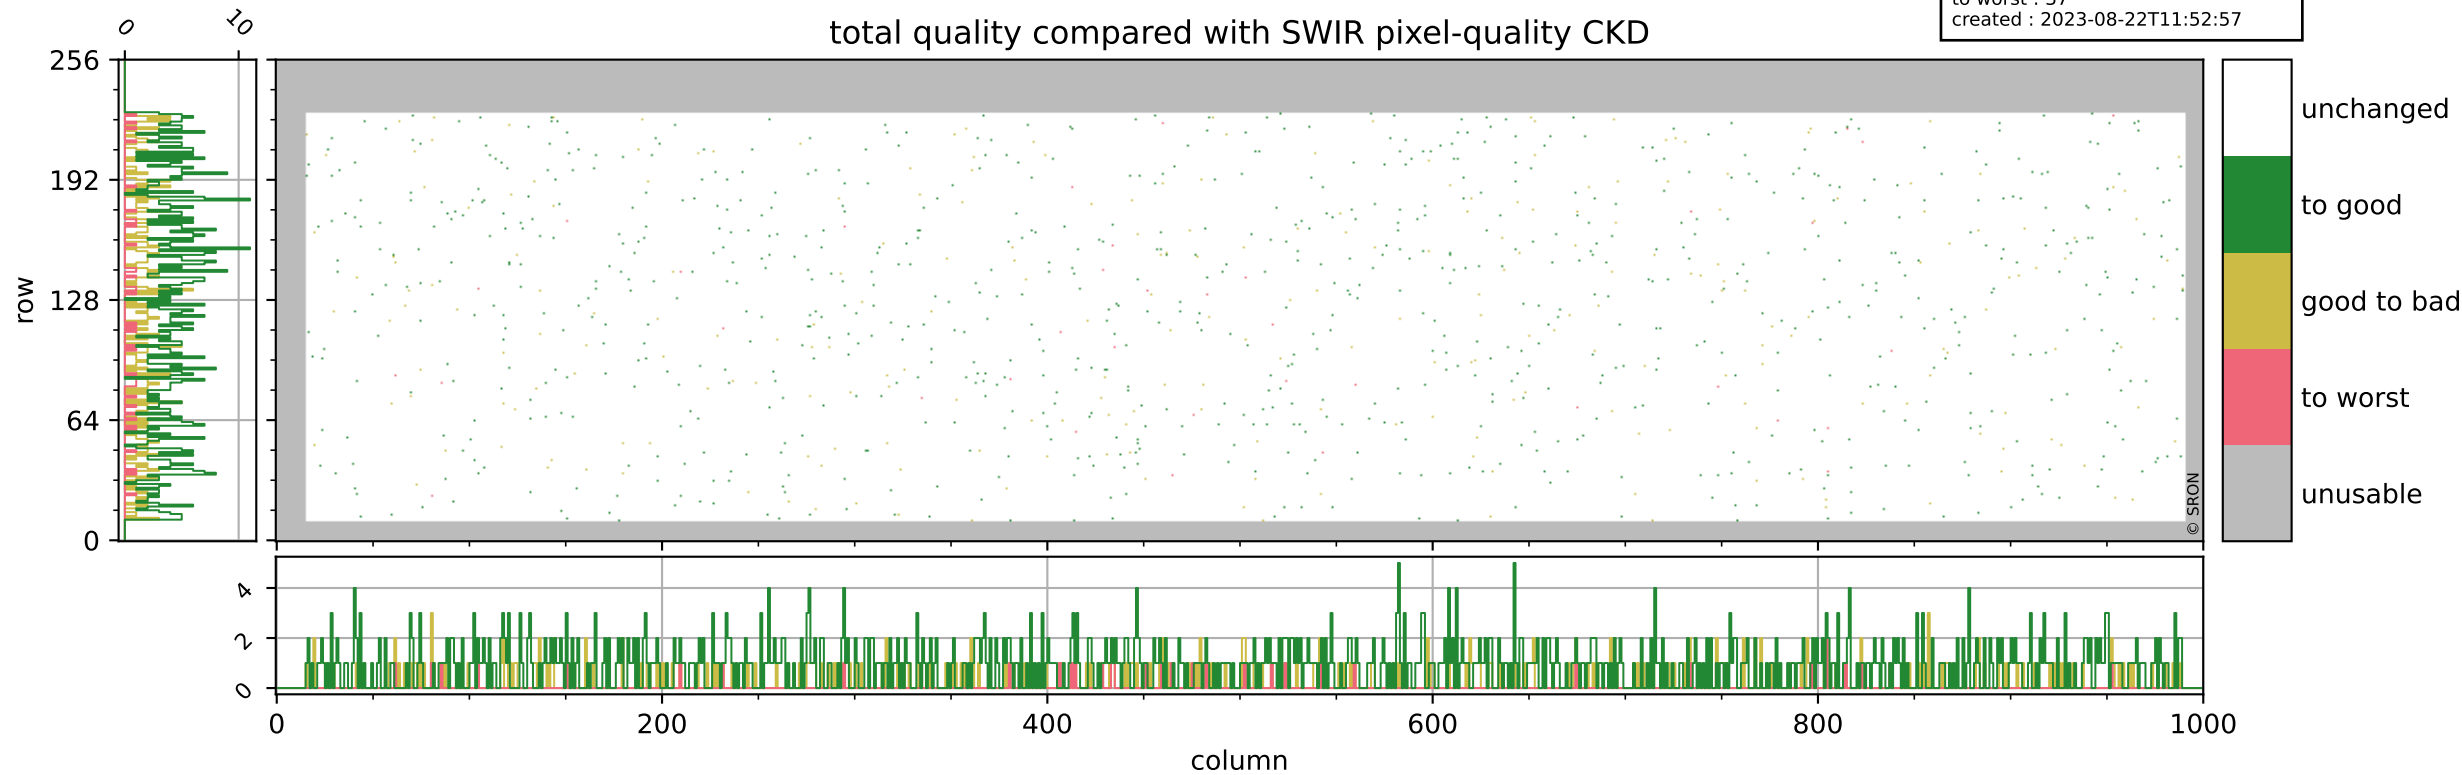

Tropomi SWIR pixel quality (beta nominal)

orbits : 20 in [4582, 4627]
coverage : 2018-09-01 / 2018-09-04
bad (quality < 0.8) : 288
worst (quality < 0.1) : 117
created : 2023-08-22T11:52:56

Tropomi SWIR pixel quality (beta nominal)

orbits : 20 in [4582, 4627]
coverage : 2018-09-01 / 2018-09-04
bad (quality < 0.8) : 132
worst (quality < 0.1) : 39
created : 2023-08-22T11:52:56

Tropomi SWIR pixel quality (beta nominal)

orbits : 20 in [4582, 4627]
coverage : 2018-09-01 / 2018-09-04
bad (quality < 0.8) : 387
worst (quality < 0.1) : 54
created : 2023-08-22T11:52:56

Tropomi SWIR pixel quality (beta nominal)

orbits : 20 in [4582, 4627]
coverage : 2018-09-01 / 2018-09-04
to good : 862
good to bad : 261
to worst : 37
created : 2023-08-22T11:52:57

total quality compared with SWIR pixel-quality CKD

Tropomi SWIR pixel quality (beta nominal)

orbits : 20 in [4582, 4627]
coverage : 2018-09-01 / 2018-09-04
created : 2023-08-22T11:52:57

Histograms of pixel-quality

Tropomi SWIR pixel quality (beta nominal) ground-tracks of Sentinel-5P