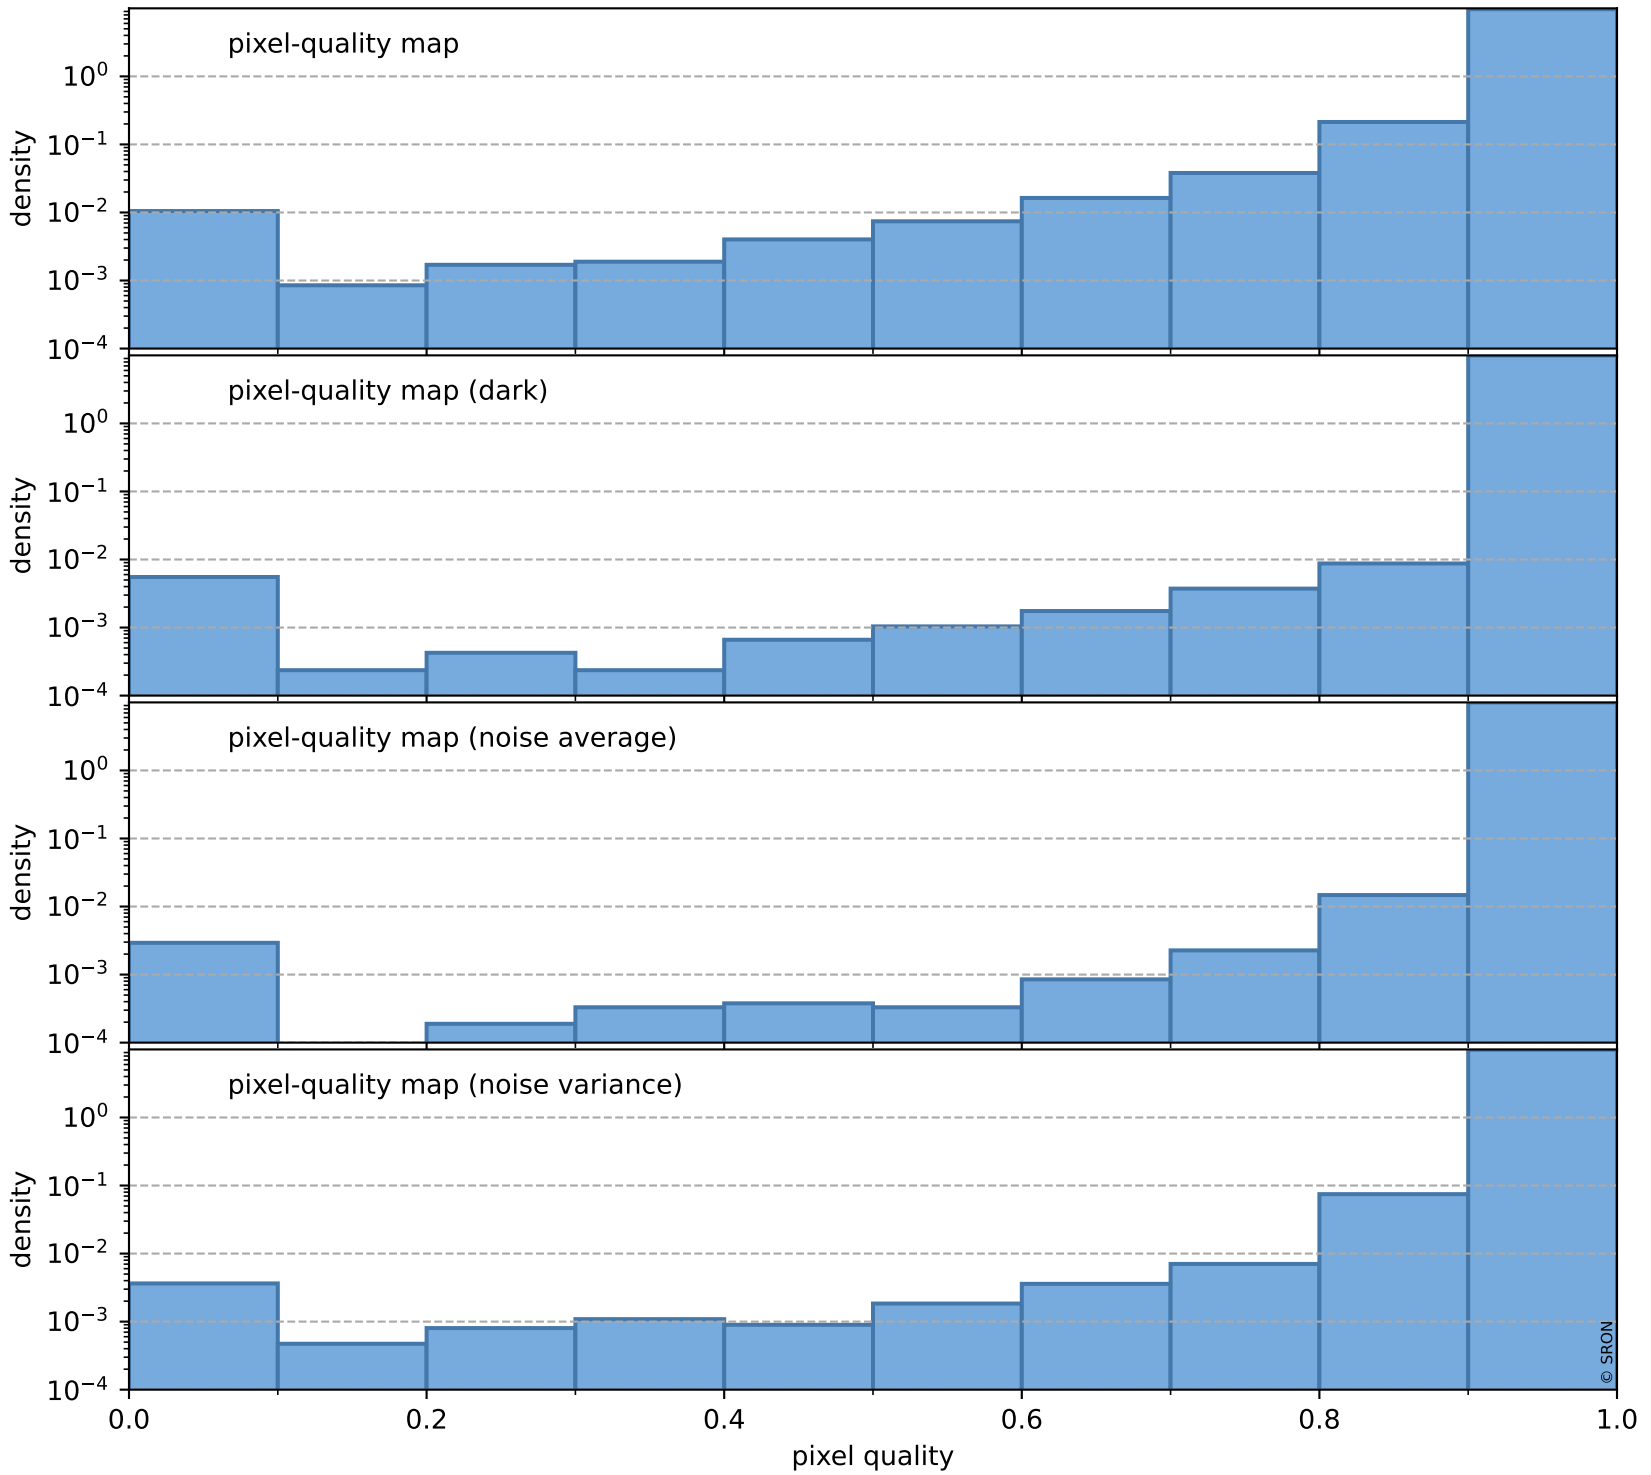

orbits : 20 in [4582, 4627]
coverage : 2018-09-01 / 2018-09-04
bad (quality < 0.8) : 132
worst (quality < 0.1) : 39
created : 2023-08-22T11:52:56

Tropomi SWIR pixel quality (beta nominal)

orbits : 20 in [4582, 4627]
coverage : 2018-09-01 / 2018-09-04
bad (quality < 0.8) : 387
worst (quality < 0.1) : 54
created : 2023-08-22T11:52:56

Tropomi SWIR pixel quality (beta nominal)

orbits : 20 in [4582, 4627]
coverage : 2018-09-01 / 2018-09-04
to good : 862
good to bad : 261
to worst : 37
created : 2023-08-22T11:52:57

total quality compared with SWIR pixel-quality CKD

Tropomi SWIR pixel quality (beta nominal)

orbits : 20 in [4582, 4627]
coverage : 2018-09-01 / 2018-09-04
created : 2023-08-22T11:52:57

Histograms of pixel-quality

Tropomi SWIR pixel quality (beta nominal) ground-tracks of Sentinel-5P