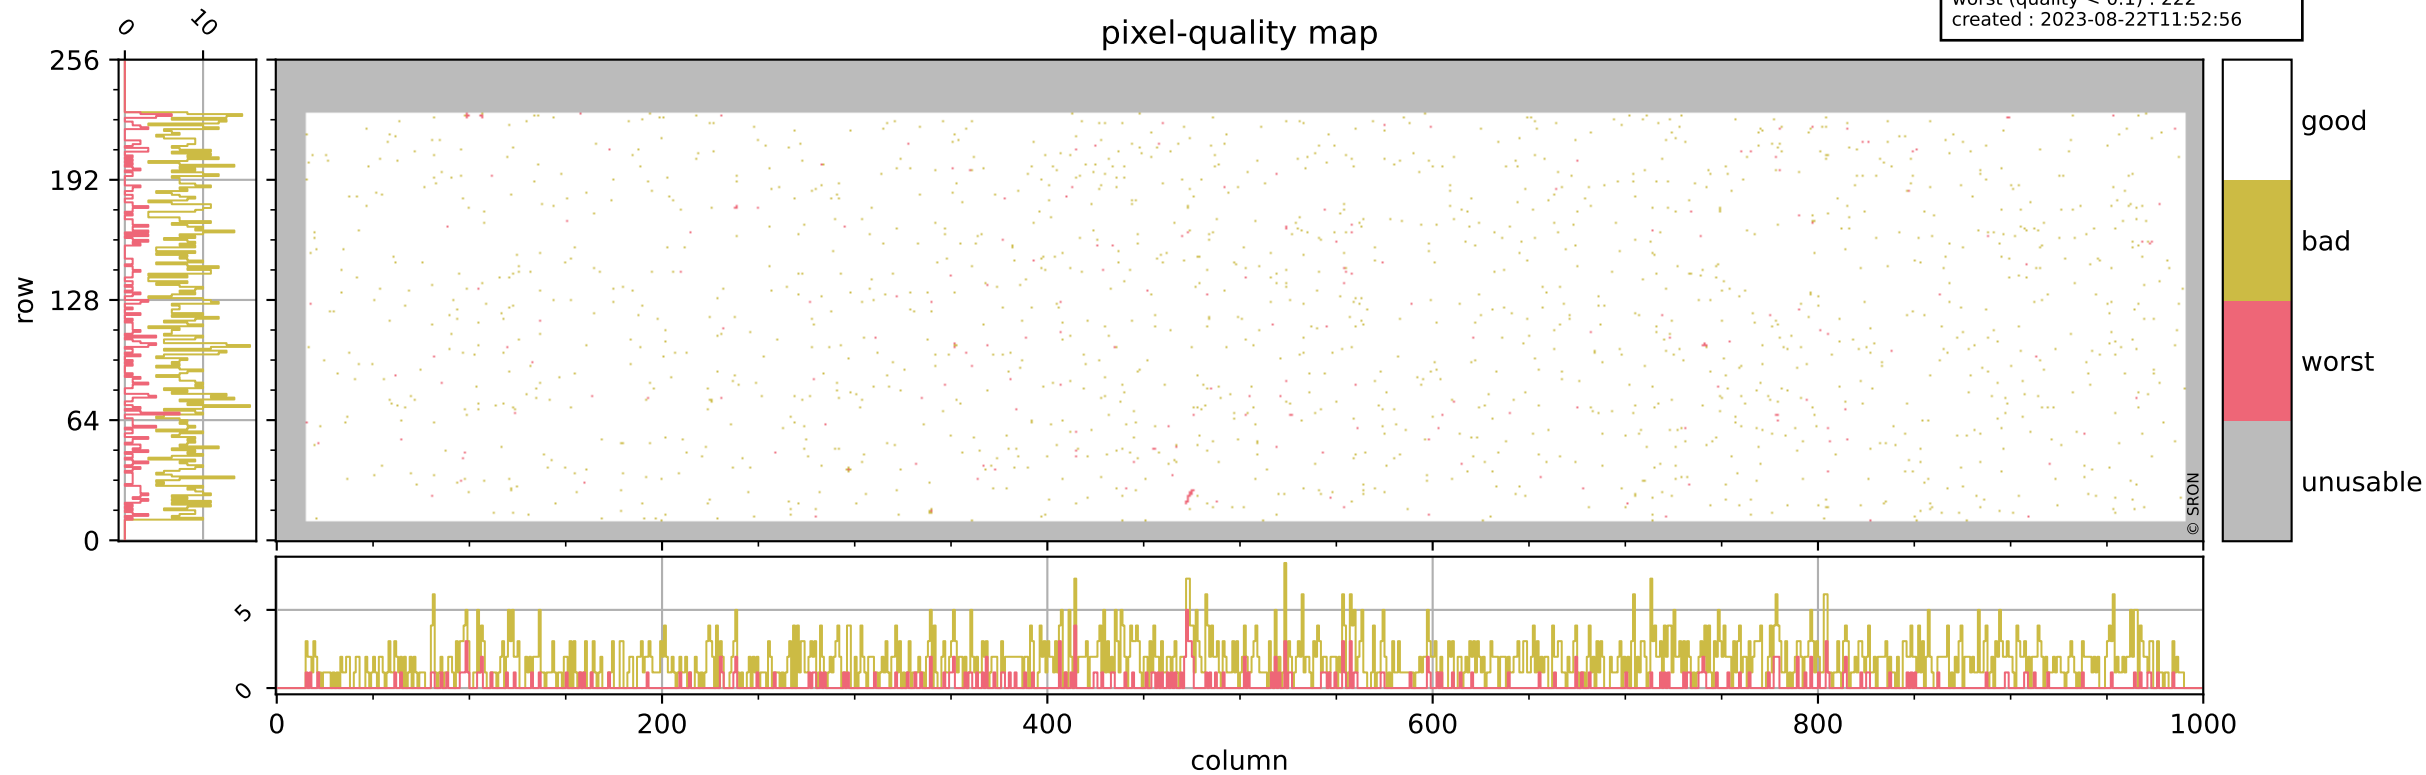

Tropomi SWIR pixel quality (beta nominal)

orbits : 20 in [4582, 4627]
coverage : 2018-09-01 / 2018-09-04
bad (quality < 0.8) : 1709
worst (quality < 0.1) : 222
created : 2023-08-22T11:52:56

pixel-quality map

Tropomi SWIR pixel quality (beta nominal)

orbits : 20 in [4582, 4627]
coverage : 2018-09-01 / 2018-09-04
bad (quality < 0.8) : 288
worst (quality < 0.1) : 117
created : 2023-08-22T11:52:56

Tropomi SWIR pixel quality (beta nominal)

orbits : 20 in [4582, 4627]
coverage : 2018-09-01 / 2018-09-04
bad (quality < 0.8) : 132
worst (quality < 0.1) : 39
created : 2023-08-22T11:52:56

Tropomi SWIR pixel quality (beta nominal)

orbits : 20 in [4582, 4627]
coverage : 2018-09-01 / 2018-09-04
bad (quality < 0.8) : 387
worst (quality < 0.1) : 54
created : 2023-08-22T11:52:56

Tropomi SWIR pixel quality (beta nominal)

orbits : 20 in [4582, 4627]
coverage : 2018-09-01 / 2018-09-04
to good : 862
good to bad : 261
to worst : 37
created : 2023-08-22T11:52:57

total quality compared with SWIR pixel-quality CKD