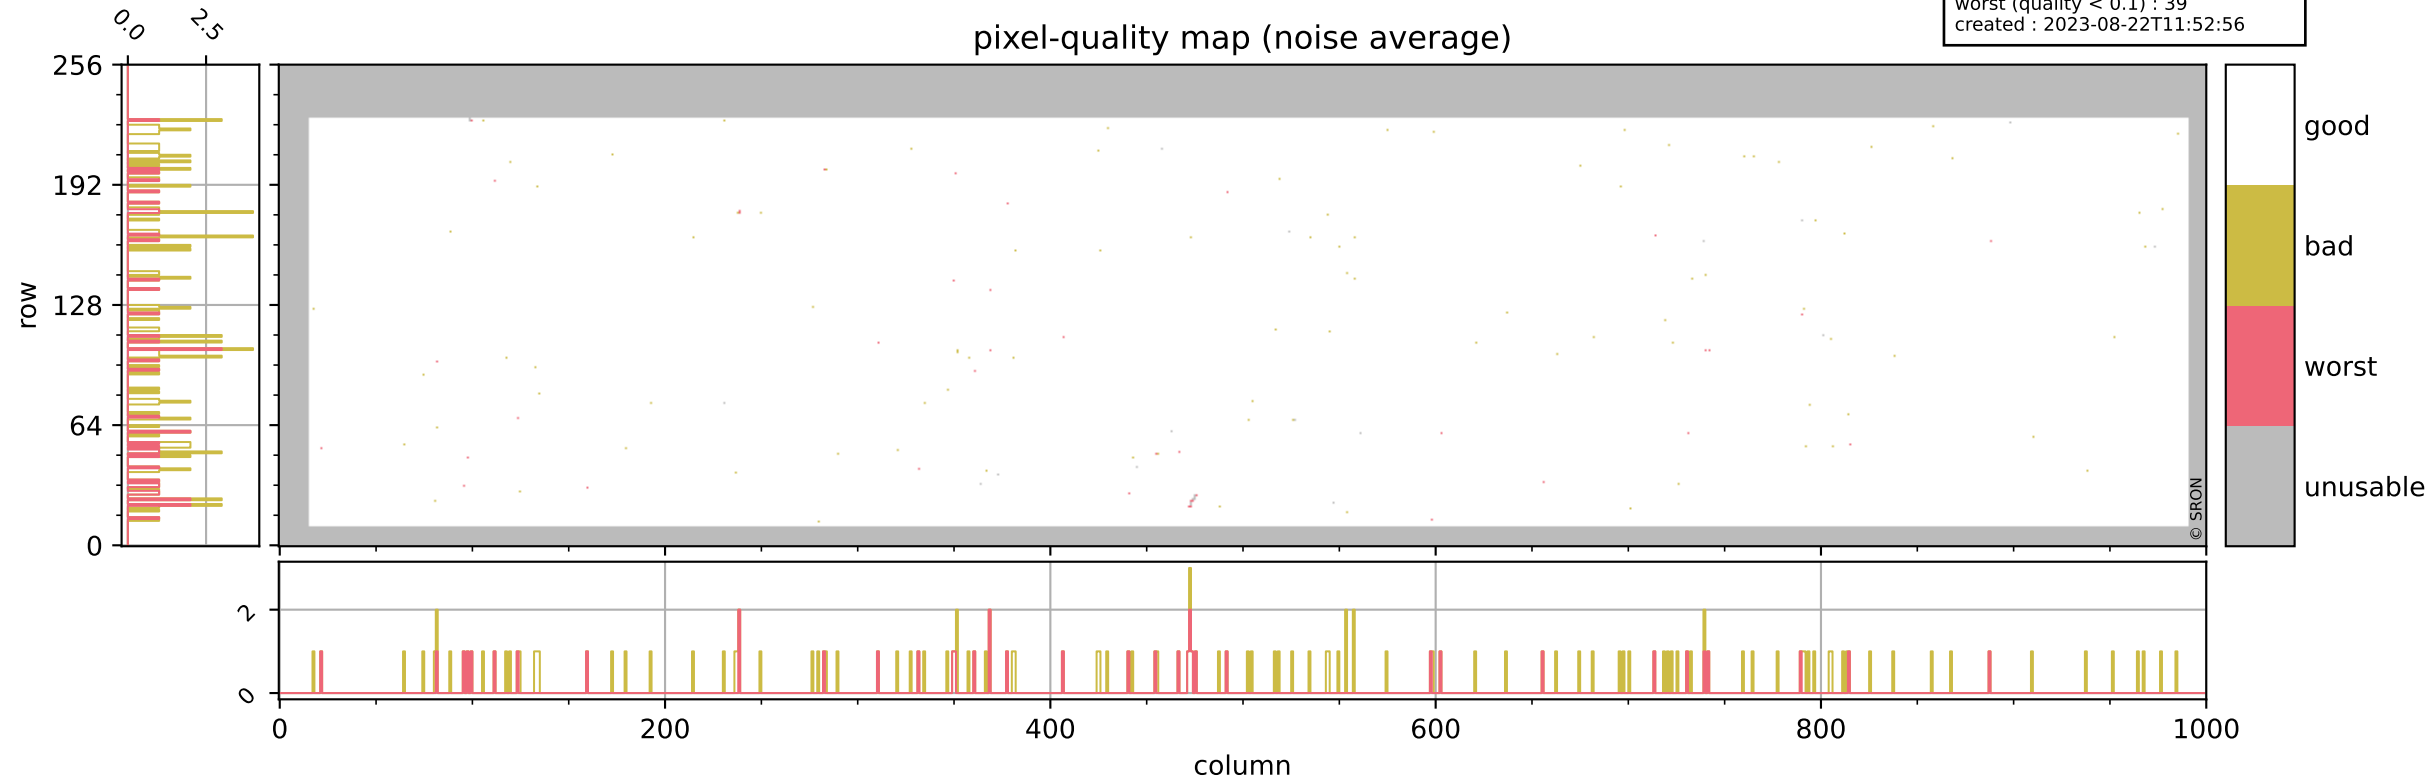

Tropomi SWIR pixel quality (beta nominal)

orbits : 20 in [4582, 4627]
coverage : 2018-09-01 / 2018-09-04
bad (quality < 0.8) : 1709
worst (quality < 0.1) : 222
created : 2023-08-22T11:52:56

pixel-quality map

Tropomi SWIR pixel quality (beta nominal)

orbits : 20 in [4582, 4627]
coverage : 2018-09-01 / 2018-09-04
bad (quality < 0.8) : 288
worst (quality < 0.1) : 117
created : 2023-08-22T11:52:56

Tropomi SWIR pixel quality (beta nominal)

orbits : 20 in [4582, 4627]
coverage : 2018-09-01 / 2018-09-04
bad (quality < 0.8) : 132
worst (quality < 0.1) : 39
created : 2023-08-22T11:52:56

Tropomi SWIR pixel quality (beta nominal)

orbits : 20 in [4582, 4627]
coverage : 2018-09-01 / 2018-09-04
bad (quality < 0.8) : 387
worst (quality < 0.1) : 54
created : 2023-08-22T11:52:56

Tropomi SWIR pixel quality (beta nominal)

orbits : 20 in [4582, 4627]
coverage : 2018-09-01 / 2018-09-04
to good : 862
good to bad : 261
to worst : 37
created : 2023-08-22T11:52:57

total quality compared with SWIR pixel-quality CKD