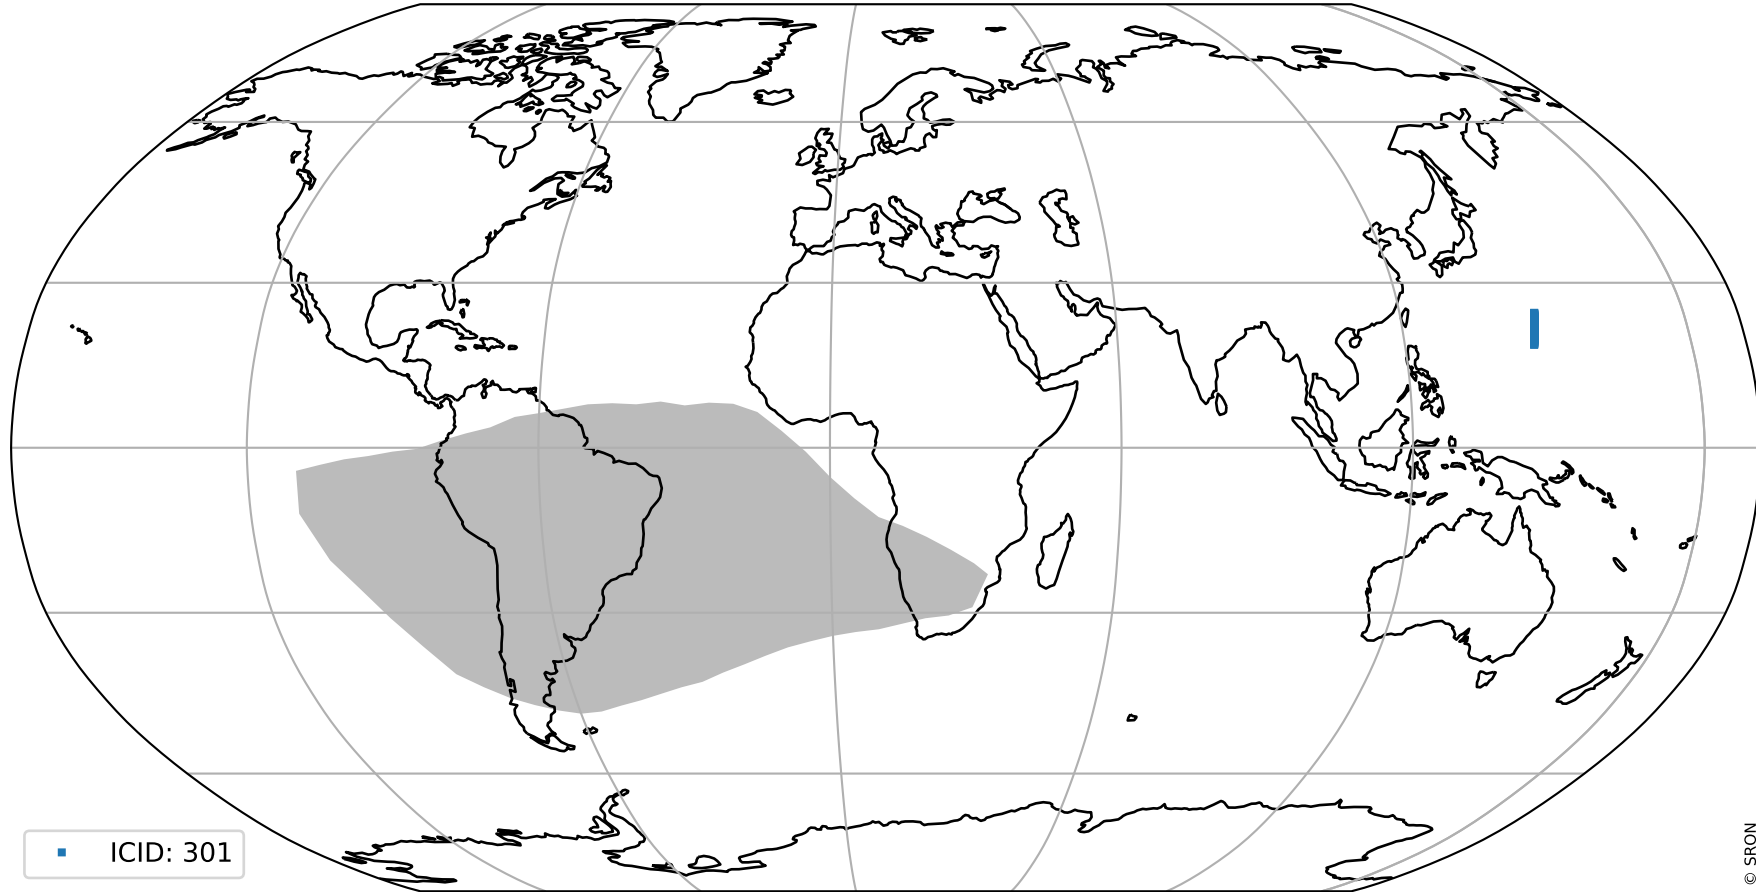

Tropomi SWIR pixel quality (beta nominal)

orbits : 20 in [4582, 4627]
coverage : 2018-09-01 / 2018-09-04
created : 2023-08-22T11:52:57

Histograms of pixel-quality

Tropomi SWIR pixel quality (beta nominal) ground-tracks of Sentinel-5P

orbits : 20 in [4582, 4627]
coverage : 2018-09-01 / 2018-09-04
created : 2023-08-22T11:52:57

■ ICID: 301

Tropomi SWIR pixel quality (beta nominal)

orbits : [1867, 4627]
coverage : 2018-02-20 / 2018-09-04
created : 2023-08-22T11:52:58