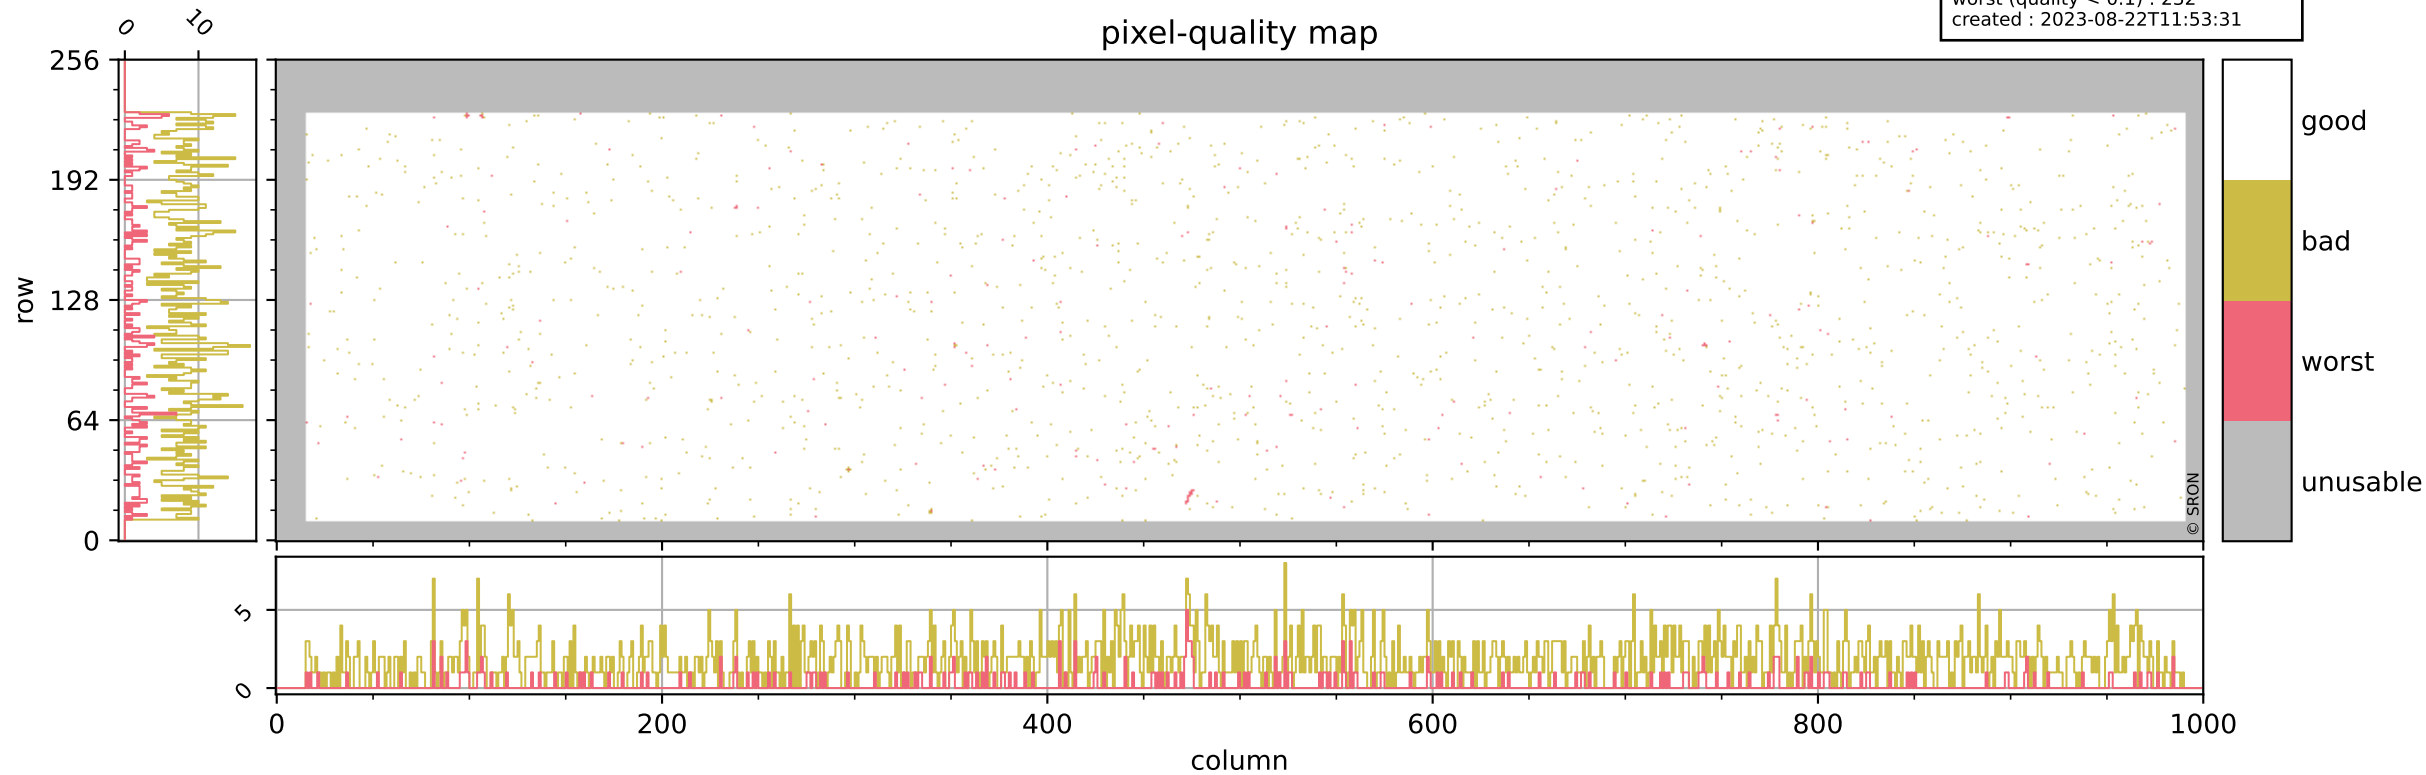

Tropomi SWIR pixel quality (beta nominal)

orbits : 19 in [5257, 5302]
coverage : 2018-10-19 / 2018-10-22
bad (quality < 0.8) : 1770
worst (quality < 0.1) : 232
created : 2023-08-22T11:53:31

pixel-quality map

Tropomi SWIR pixel quality (beta nominal)

orbits : 19 in [5257, 5302]
coverage : 2018-10-19 / 2018-10-22
bad (quality < 0.8) : 294
worst (quality < 0.1) : 115
created : 2023-08-22T11:53:32

Tropomi SWIR pixel quality (beta nominal)

orbits : 19 in [5257, 5302]
coverage : 2018-10-19 / 2018-10-22
bad (quality < 0.8) : 134
worst (quality < 0.1) : 41
created : 2023-08-22T11:53:32

Tropomi SWIR pixel quality (beta nominal)

orbits : 19 in [5257, 5302]
coverage : 2018-10-19 / 2018-10-22
bad (quality < 0.8) : 472
worst (quality < 0.1) : 61
created : 2023-08-22T11:53:32

Tropomi SWIR pixel quality (beta nominal)

orbits : 19 in [5257, 5302]
coverage : 2018-10-19 / 2018-10-22
to good : 870
good to bad : 322
to worst : 46
created : 2023-08-22T11:53:32

total quality compared with SWIR pixel-quality CKD