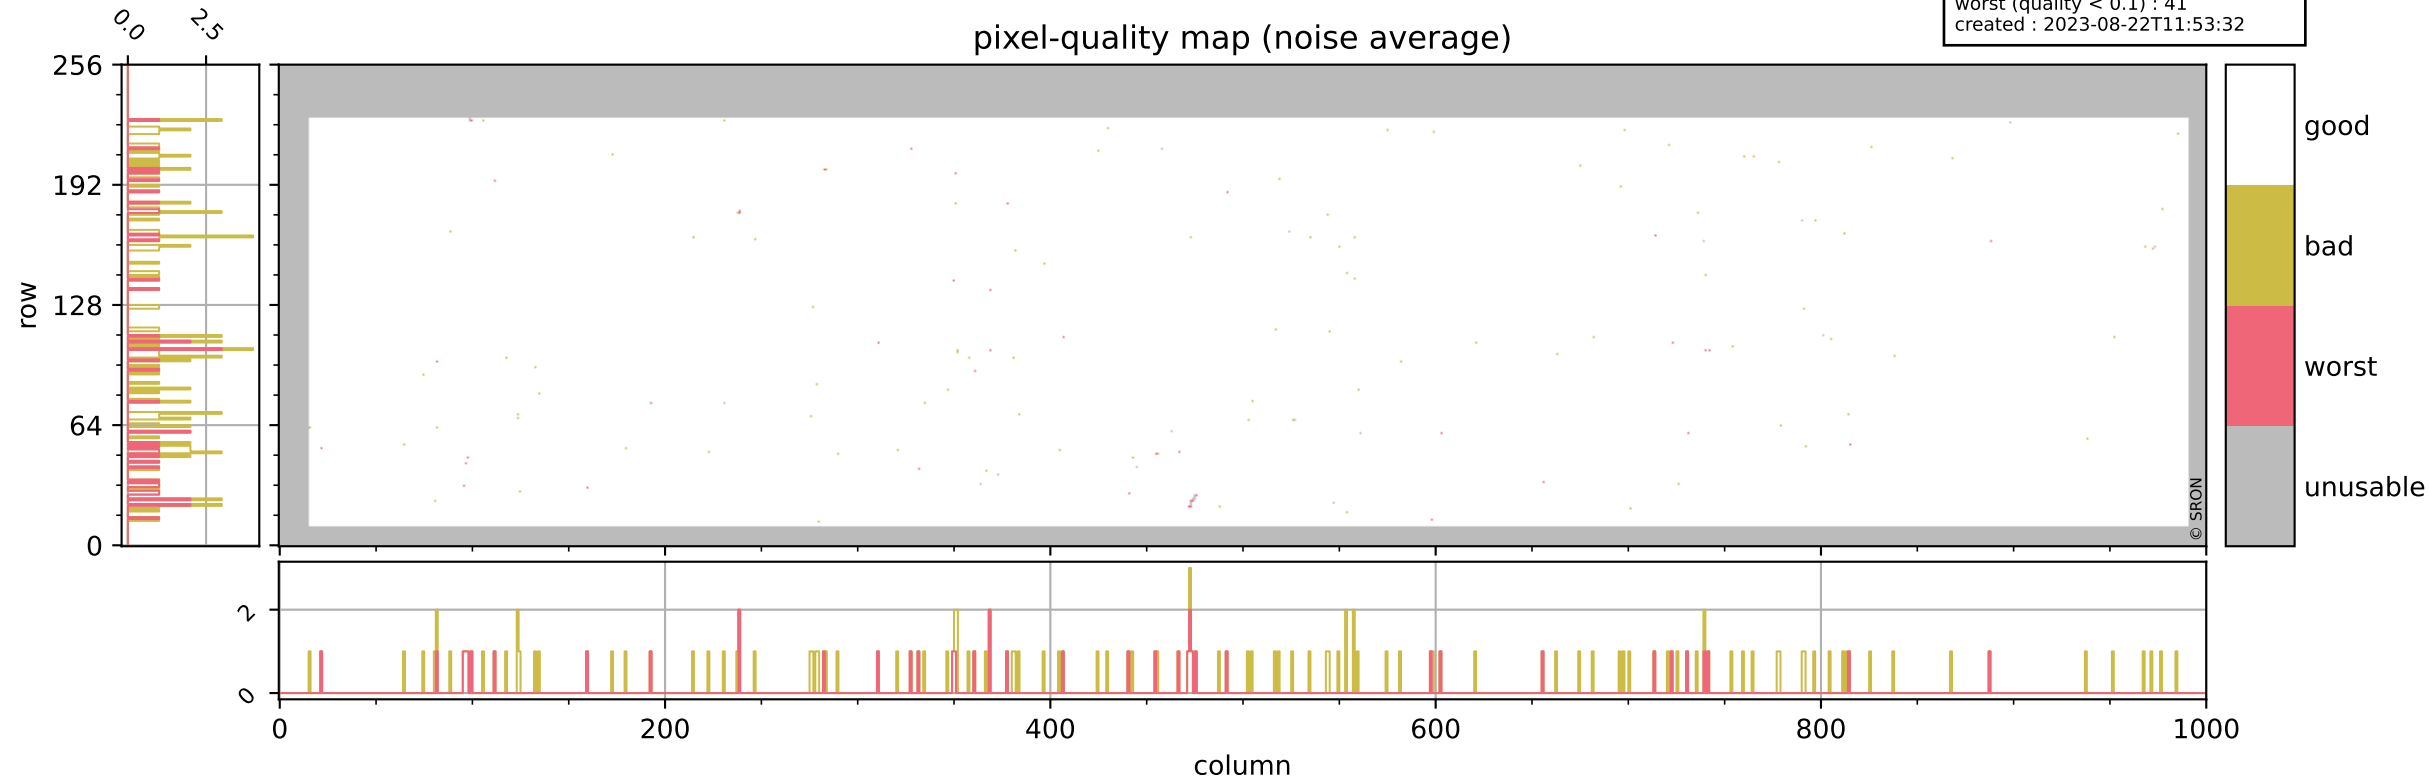

Tropomi SWIR pixel quality (beta nominal)

orbits : 19 in [5257, 5302]
coverage : 2018-10-19 / 2018-10-22
bad (quality < 0.8) : 1770
worst (quality < 0.1) : 232
created : 2023-08-22T11:53:31

pixel-quality map

Tropomi SWIR pixel quality (beta nominal)

orbits : 19 in [5257, 5302]
coverage : 2018-10-19 / 2018-10-22
bad (quality < 0.8) : 294
worst (quality < 0.1) : 115
created : 2023-08-22T11:53:32

Tropomi SWIR pixel quality (beta nominal)

orbits : 19 in [5257, 5302]
coverage : 2018-10-19 / 2018-10-22
bad (quality < 0.8) : 134
worst (quality < 0.1) : 41
created : 2023-08-22T11:53:32

Tropomi SWIR pixel quality (beta nominal)

orbits : 19 in [5257, 5302]
coverage : 2018-10-19 / 2018-10-22
bad (quality < 0.8) : 472
worst (quality < 0.1) : 61
created : 2023-08-22T11:53:32

Tropomi SWIR pixel quality (beta nominal)

orbits : 19 in [5257, 5302]
coverage : 2018-10-19 / 2018-10-22
to good : 870
good to bad : 322
to worst : 46
created : 2023-08-22T11:53:32

total quality compared with SWIR pixel-quality CKD