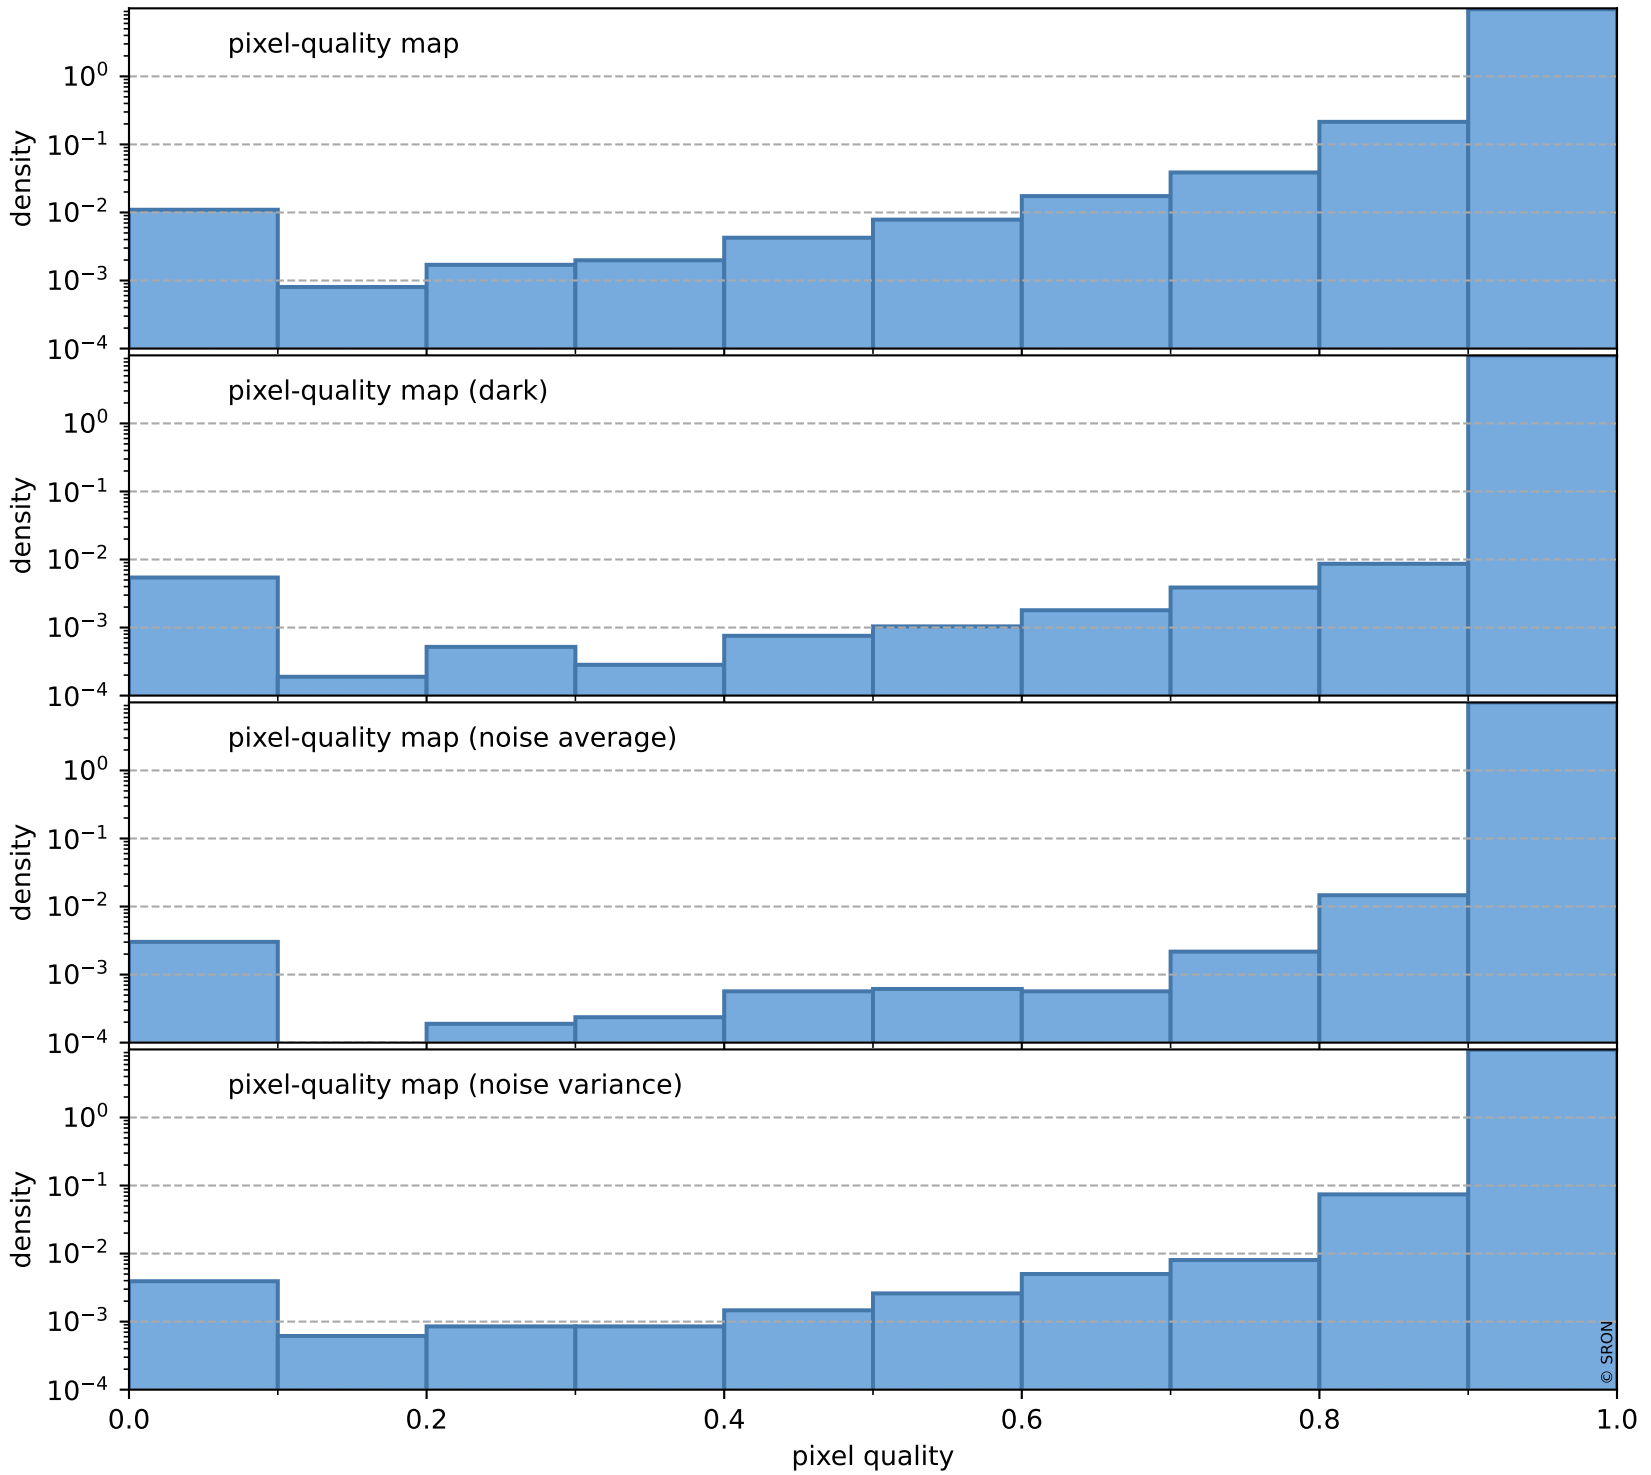

orbits : 19 in [5257, 5302]
coverage : 2018-10-19 / 2018-10-22
bad (quality < 0.8) : 134
worst (quality < 0.1) : 41
created : 2023-08-22T11:53:32

Tropomi SWIR pixel quality (beta nominal)

orbits : 19 in [5257, 5302]
coverage : 2018-10-19 / 2018-10-22
bad (quality < 0.8) : 472
worst (quality < 0.1) : 61
created : 2023-08-22T11:53:32

Tropomi SWIR pixel quality (beta nominal)

orbits : 19 in [5257, 5302]
coverage : 2018-10-19 / 2018-10-22
to good : 870
good to bad : 322
to worst : 46
created : 2023-08-22T11:53:32

total quality compared with SWIR pixel-quality CKD

Tropomi SWIR pixel quality (beta nominal)

orbits : 19 in [5257, 5302]
coverage : 2018-10-19 / 2018-10-22
created : 2023-08-22T11:53:33

Histograms of pixel-quality

Tropomi SWIR pixel quality (beta nominal) ground-tracks of Sentinel-5P