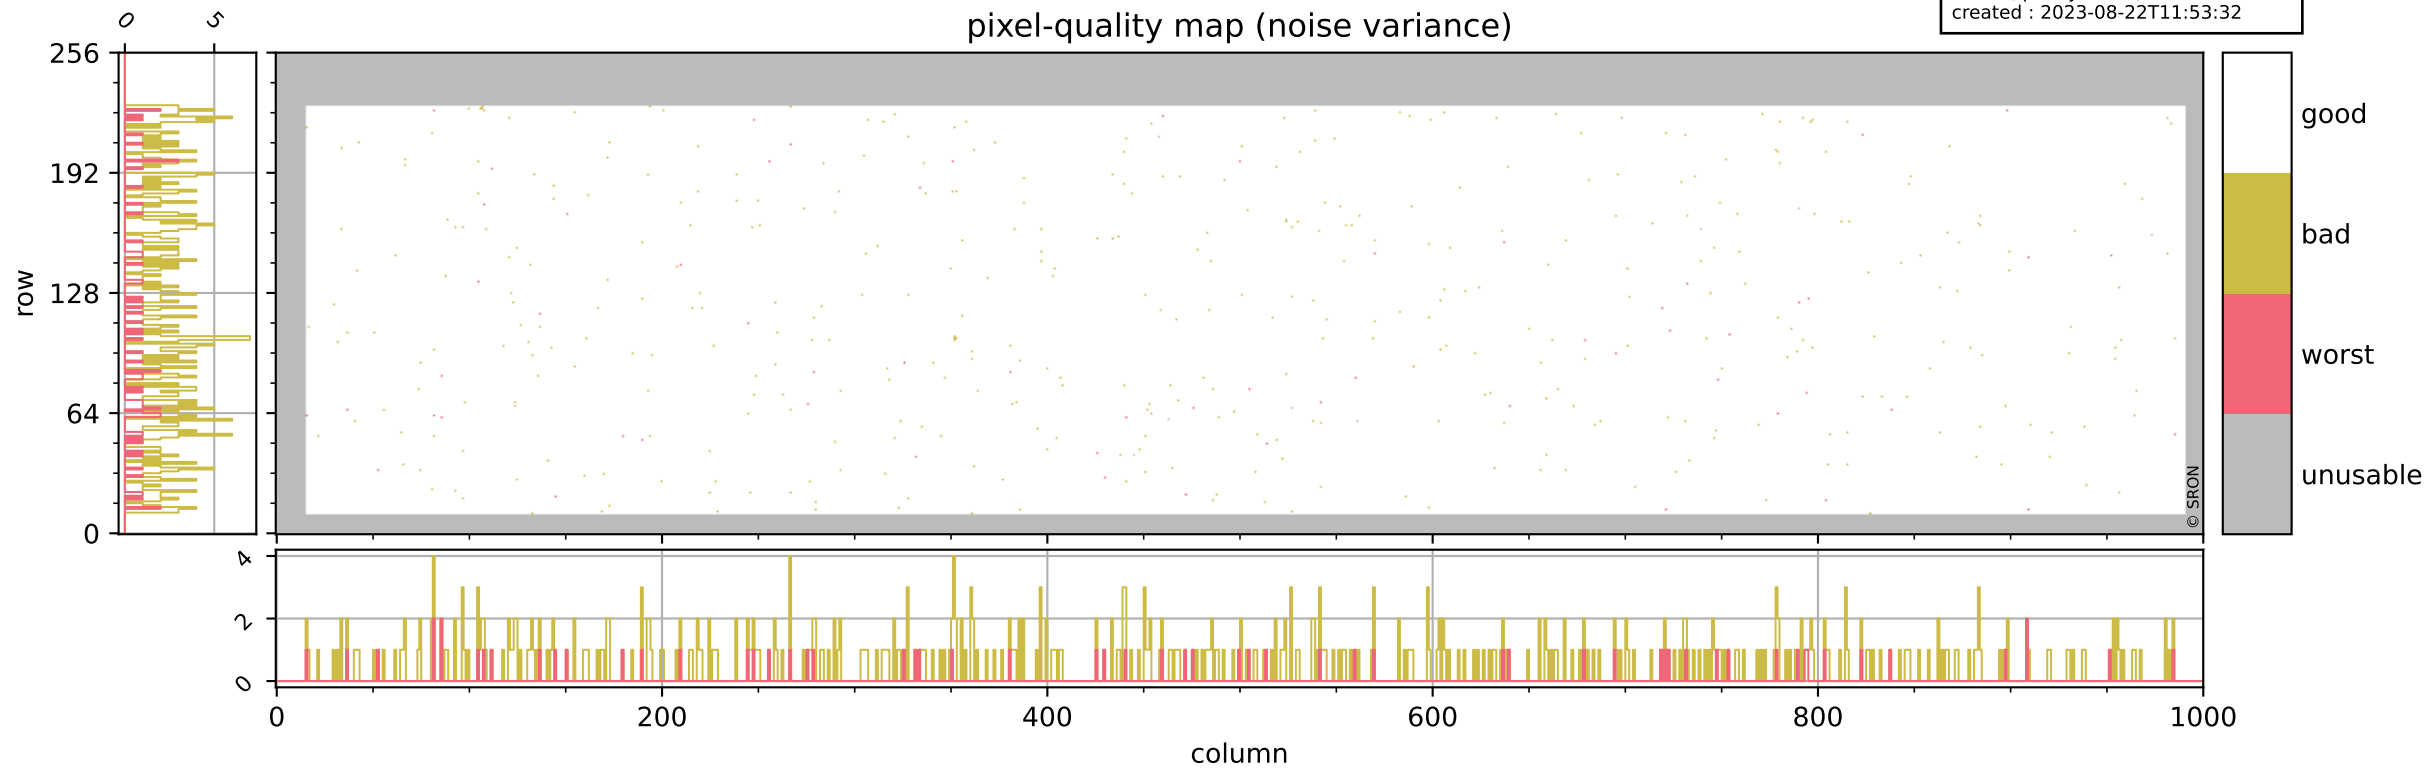

Tropomi SWIR pixel quality (beta nominal)

orbits : 19 in [5257, 5302]
coverage : 2018-10-19 / 2018-10-22
bad (quality < 0.8) : 1770
worst (quality < 0.1) : 232
created : 2023-08-22T11:53:31

pixel-quality map

Tropomi SWIR pixel quality (beta nominal)

orbits : 19 in [5257, 5302]
coverage : 2018-10-19 / 2018-10-22
bad (quality < 0.8) : 294
worst (quality < 0.1) : 115
created : 2023-08-22T11:53:32

Tropomi SWIR pixel quality (beta nominal)

orbits : 19 in [5257, 5302]
coverage : 2018-10-19 / 2018-10-22
bad (quality < 0.8) : 134
worst (quality < 0.1) : 41
created : 2023-08-22T11:53:32

Tropomi SWIR pixel quality (beta nominal)

orbits : 19 in [5257, 5302]
coverage : 2018-10-19 / 2018-10-22
bad (quality < 0.8) : 472
worst (quality < 0.1) : 61
created : 2023-08-22T11:53:32

Tropomi SWIR pixel quality (beta nominal)

orbits : 19 in [5257, 5302]
coverage : 2018-10-19 / 2018-10-22
to good : 870
good to bad : 322
to worst : 46
created : 2023-08-22T11:53:32

total quality compared with SWIR pixel-quality CKD