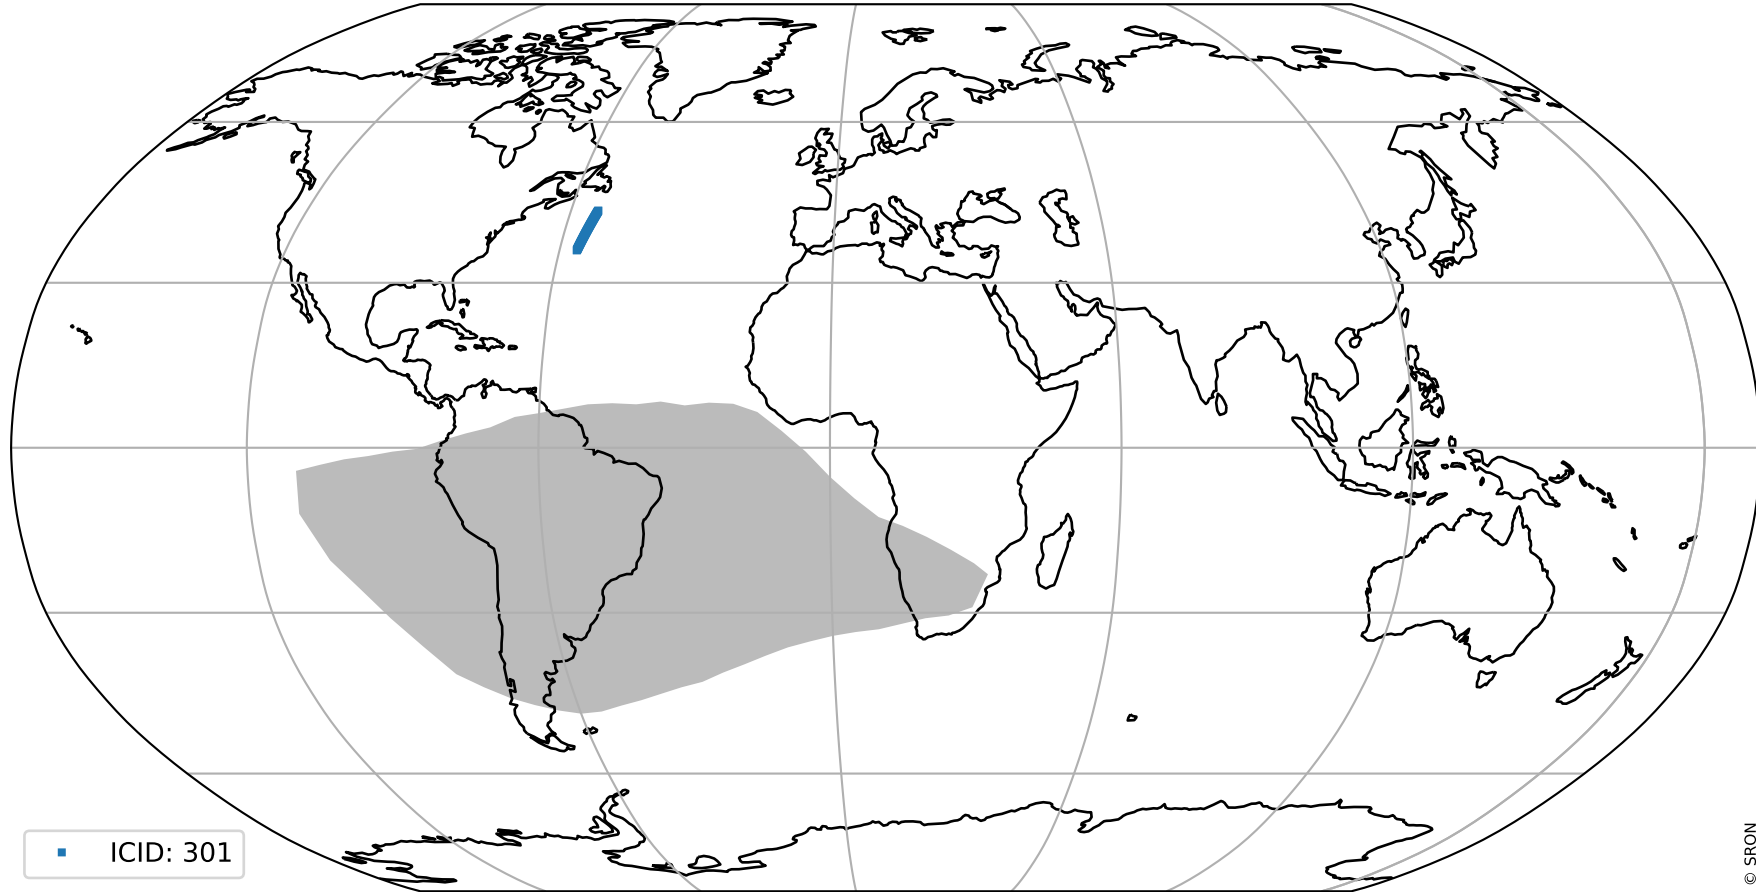

Tropomi SWIR pixel quality (beta nominal)

orbits : 19 in [5257, 5302]
coverage : 2018-10-19 / 2018-10-22
created : 2023-08-22T11:53:33

Histograms of pixel-quality

Tropomi SWIR pixel quality (beta nominal) ground-tracks of Sentinel-5P

orbits : 19 in [5257, 5302]
coverage : 2018-10-19 / 2018-10-22
created : 2023-08-22T11:53:33

■ ICID: 301

Tropomi SWIR pixel quality (beta nominal)

orbits : [1867, 5302]
coverage : 2018-02-20 / 2018-10-22
created : 2023-08-22T11:53:33