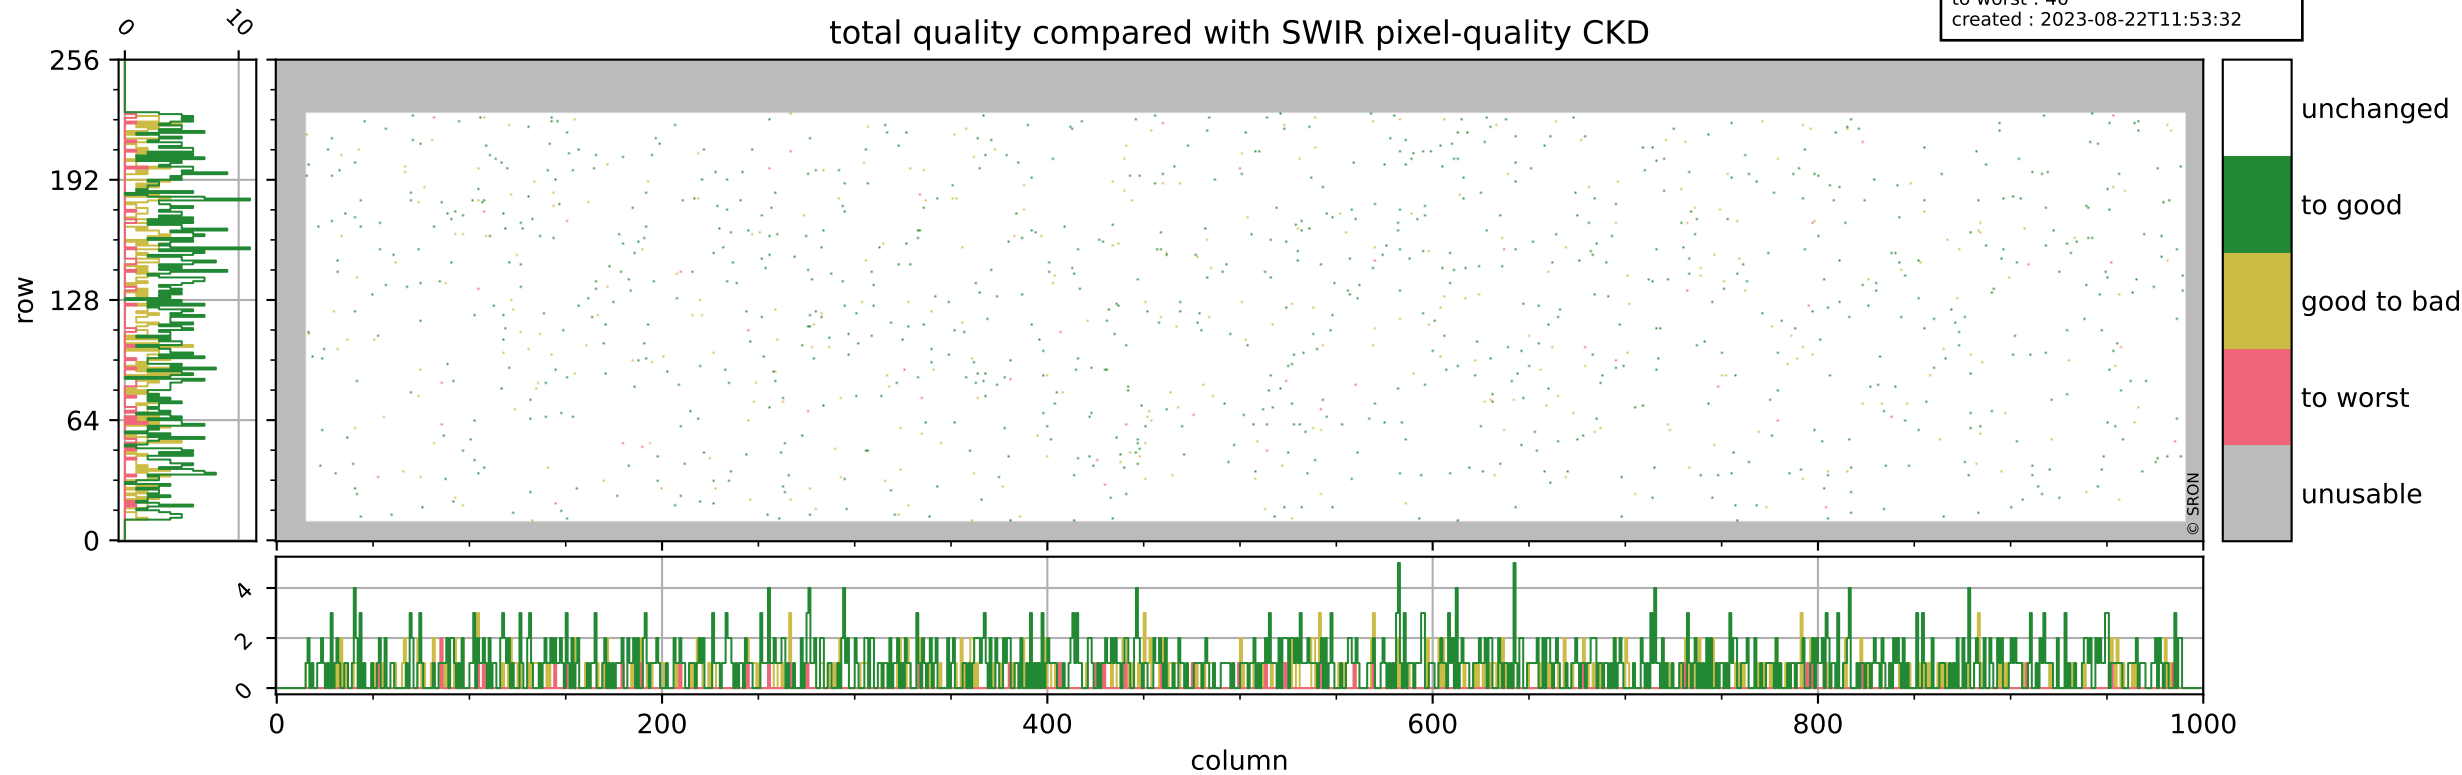

Tropomi SWIR pixel quality (beta nominal)

orbits : 19 in [5257, 5302]
coverage : 2018-10-19 / 2018-10-22
bad (quality < 0.8) : 294
worst (quality < 0.1) : 115
created : 2023-08-22T11:53:32

Tropomi SWIR pixel quality (beta nominal)

orbits : 19 in [5257, 5302]
coverage : 2018-10-19 / 2018-10-22
bad (quality < 0.8) : 134
worst (quality < 0.1) : 41
created : 2023-08-22T11:53:32

Tropomi SWIR pixel quality (beta nominal)

orbits : 19 in [5257, 5302]
coverage : 2018-10-19 / 2018-10-22
bad (quality < 0.8) : 472
worst (quality < 0.1) : 61
created : 2023-08-22T11:53:32

Tropomi SWIR pixel quality (beta nominal)

orbits : 19 in [5257, 5302]
coverage : 2018-10-19 / 2018-10-22
to good : 870
good to bad : 322
to worst : 46
created : 2023-08-22T11:53:32

total quality compared with SWIR pixel-quality CKD

Tropomi SWIR pixel quality (beta nominal)

orbits : 19 in [5257, 5302]
coverage : 2018-10-19 / 2018-10-22
created : 2023-08-22T11:53:33

Histograms of pixel-quality

Tropomi SWIR pixel quality (beta nominal) ground-tracks of Sentinel-5P