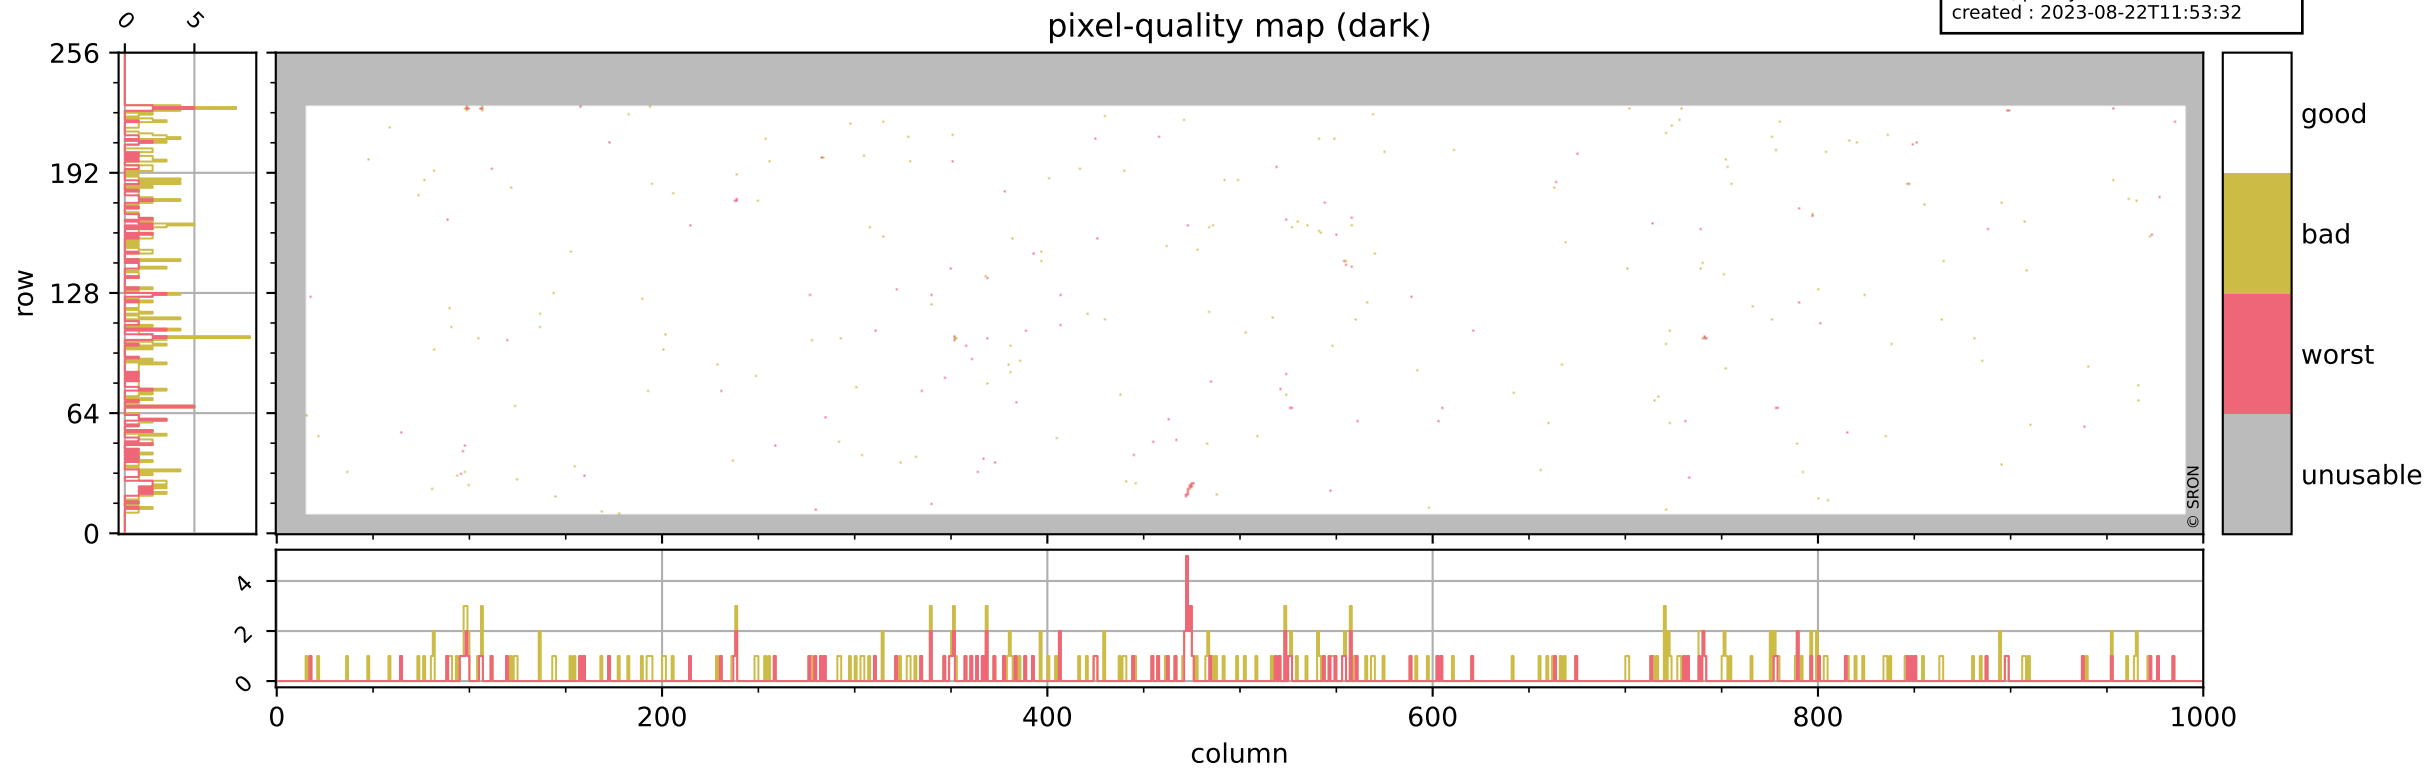

Tropomi SWIR pixel quality (beta nominal)

orbits : 19 in [5257, 5302]
coverage : 2018-10-19 / 2018-10-22
bad (quality < 0.8) : 1770
worst (quality < 0.1) : 232
created : 2023-08-22T11:53:31

pixel-quality map

Tropomi SWIR pixel quality (beta nominal)

orbits : 19 in [5257, 5302]
coverage : 2018-10-19 / 2018-10-22
bad (quality < 0.8) : 294
worst (quality < 0.1) : 115
created : 2023-08-22T11:53:32

Tropomi SWIR pixel quality (beta nominal)

orbits : 19 in [5257, 5302]
coverage : 2018-10-19 / 2018-10-22
bad (quality < 0.8) : 134
worst (quality < 0.1) : 41
created : 2023-08-22T11:53:32

Tropomi SWIR pixel quality (beta nominal)

orbits : 19 in [5257, 5302]
coverage : 2018-10-19 / 2018-10-22
bad (quality < 0.8) : 472
worst (quality < 0.1) : 61
created : 2023-08-22T11:53:32

Tropomi SWIR pixel quality (beta nominal)

orbits : 19 in [5257, 5302]
coverage : 2018-10-19 / 2018-10-22
to good : 870
good to bad : 322
to worst : 46
created : 2023-08-22T11:53:32

total quality compared with SWIR pixel-quality CKD