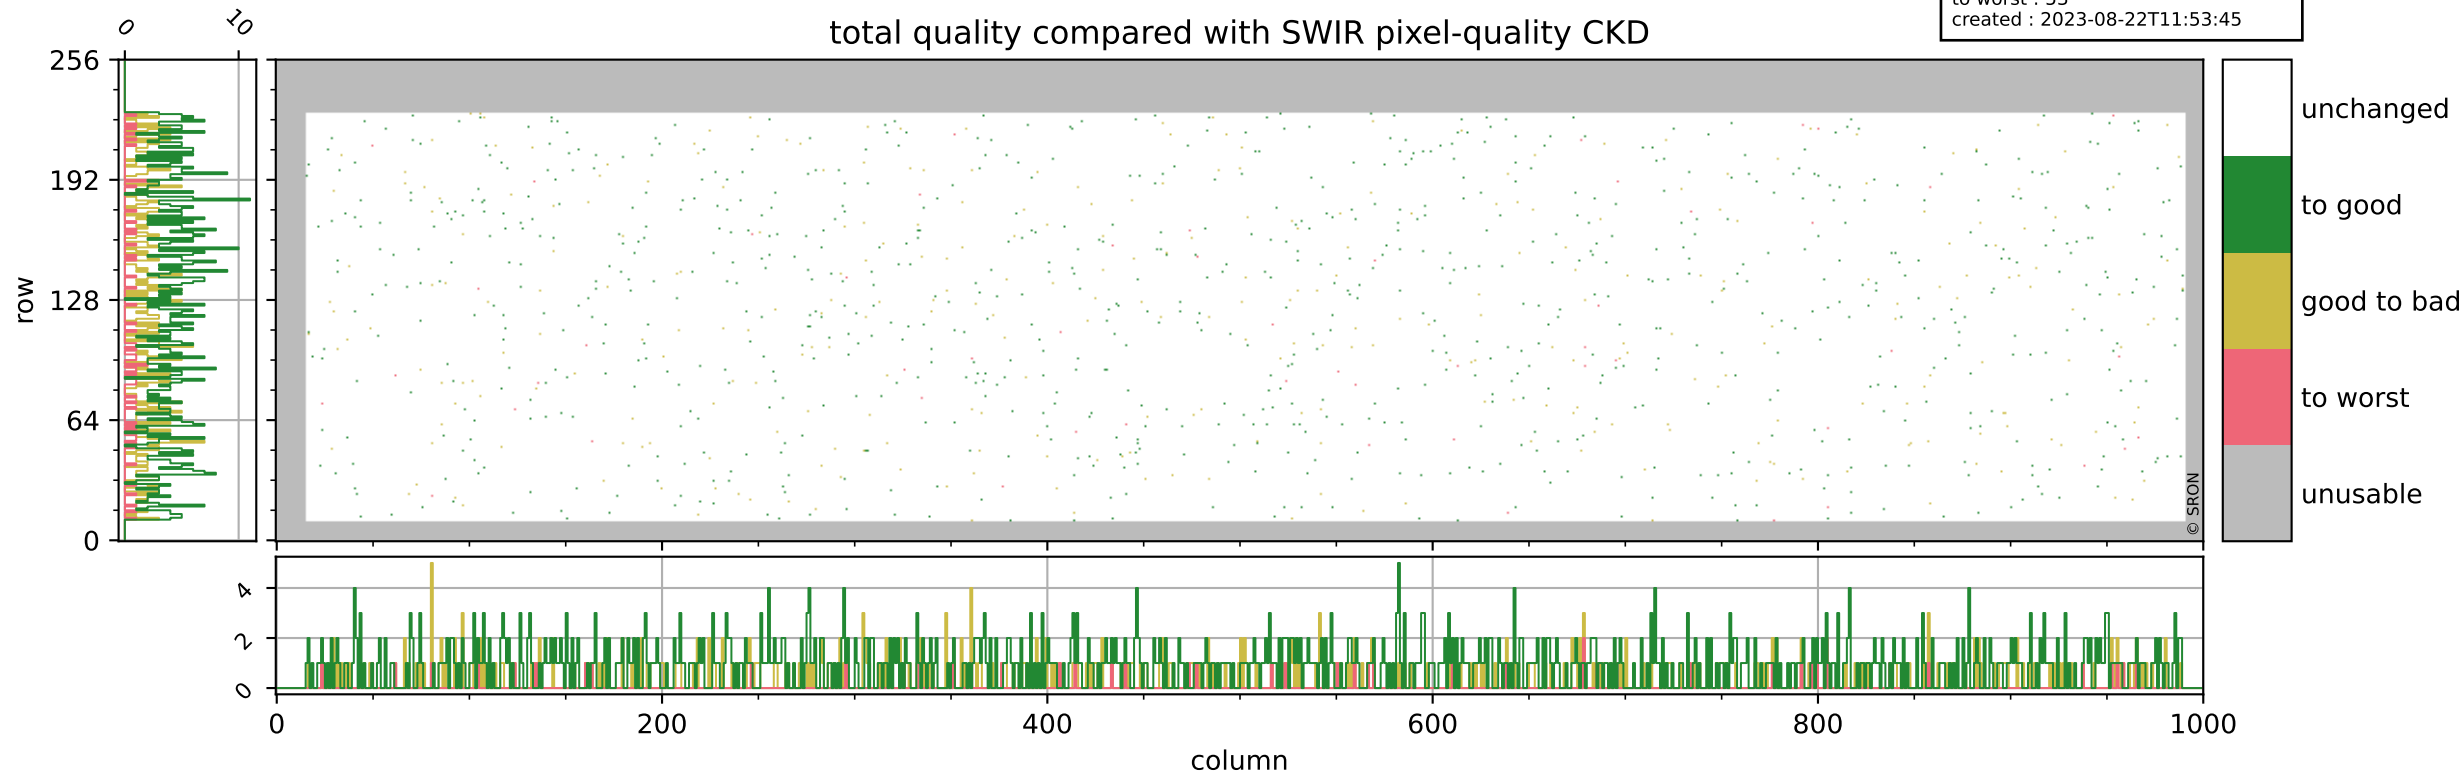

Tropomi SWIR pixel quality (beta nominal)

orbits : 20 in [5482, 5527]
coverage : 2018-11-03 / 2018-11-06
bad (quality < 0.8) : 286
worst (quality < 0.1) : 119
created : 2023-08-22T11:53:45

Tropomi SWIR pixel quality (beta nominal)

orbits : 20 in [5482, 5527]
coverage : 2018-11-03 / 2018-11-06
bad (quality < 0.8) : 129
worst (quality < 0.1) : 41
created : 2023-08-22T11:53:45

Tropomi SWIR pixel quality (beta nominal)

orbits : 20 in [5482, 5527]
coverage : 2018-11-03 / 2018-11-06
bad (quality < 0.8) : 487
worst (quality < 0.1) : 67
created : 2023-08-22T11:53:45

Tropomi SWIR pixel quality (beta nominal)

orbits : 20 in [5482, 5527]
coverage : 2018-11-03 / 2018-11-06
to good : 859
good to bad : 320
to worst : 53
created : 2023-08-22T11:53:45

total quality compared with SWIR pixel-quality CKD

Tropomi SWIR pixel quality (beta nominal)

orbits : 20 in [5482, 5527]
coverage : 2018-11-03 / 2018-11-06
created : 2023-08-22T11:53:46

Histograms of pixel-quality

Tropomi SWIR pixel quality (beta nominal) ground-tracks of Sentinel-5P