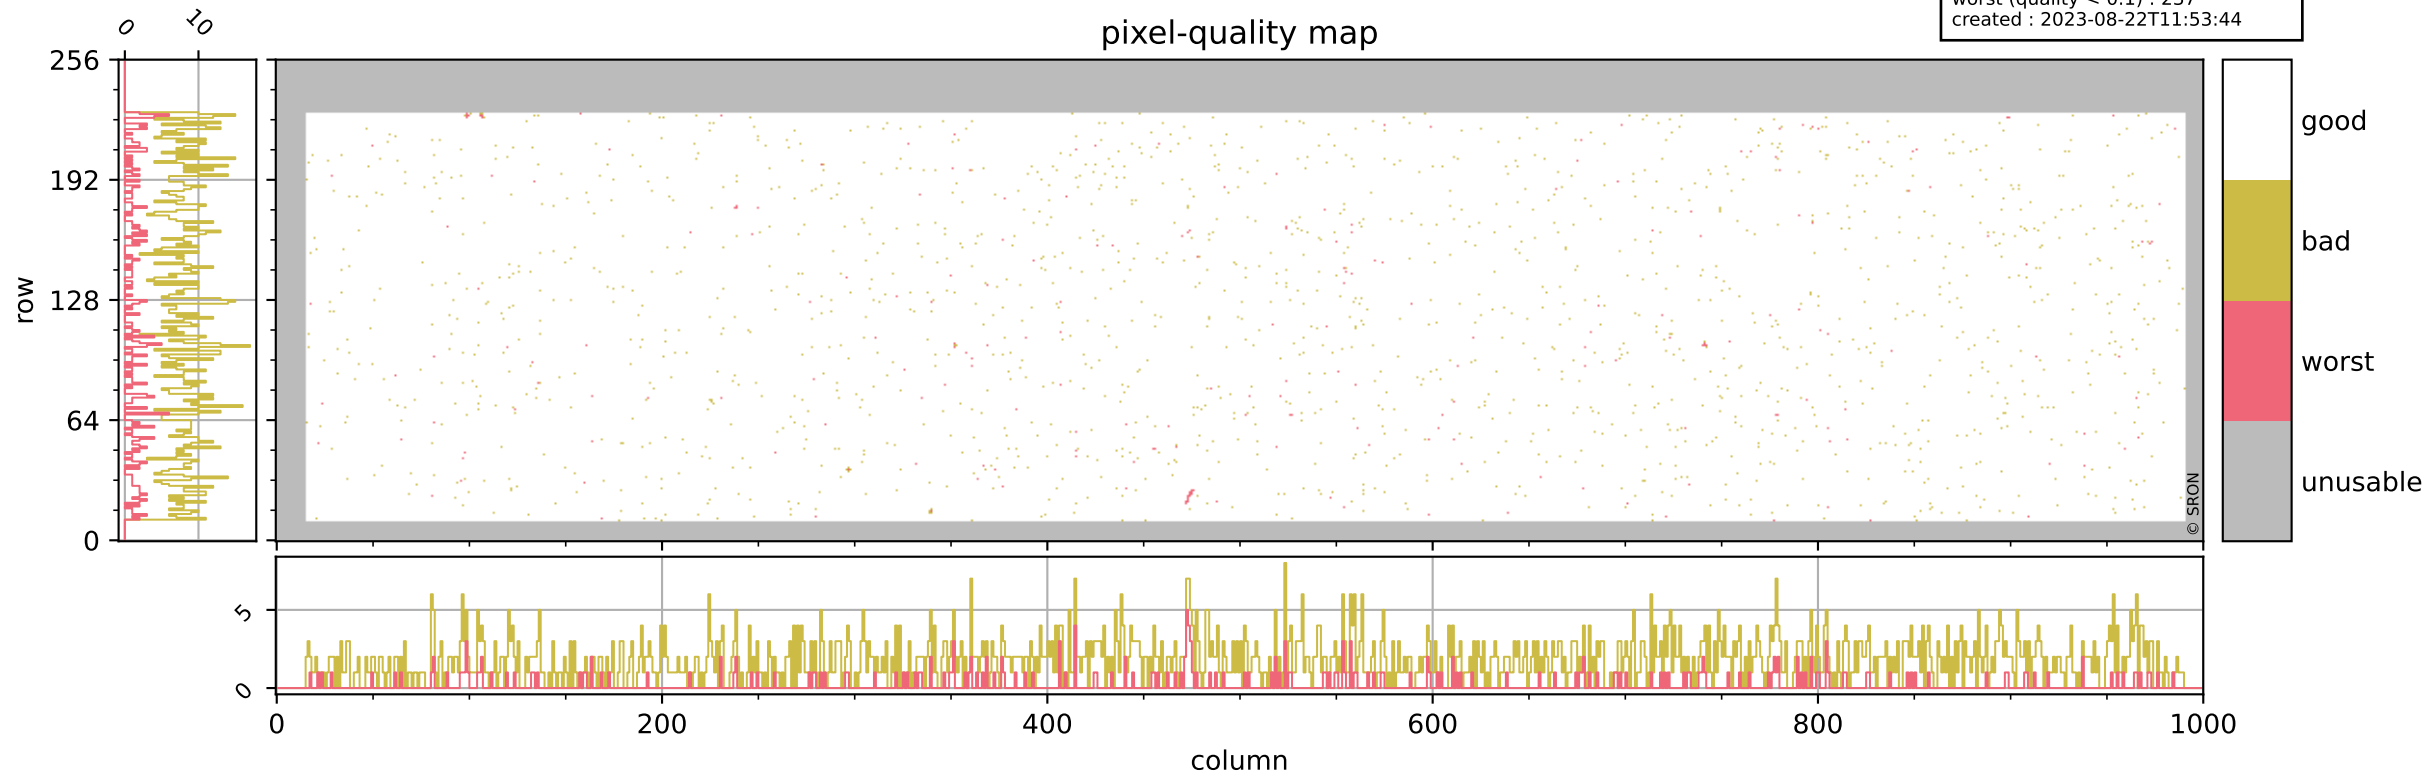

Tropomi SWIR pixel quality (beta nominal)

orbits : 20 in [5482, 5527]
coverage : 2018-11-03 / 2018-11-06
bad (quality < 0.8) : 1785
worst (quality < 0.1) : 237
created : 2023-08-22T11:53:44

pixel-quality map

Tropomi SWIR pixel quality (beta nominal)

orbits : 20 in [5482, 5527]
coverage : 2018-11-03 / 2018-11-06
bad (quality < 0.8) : 286
worst (quality < 0.1) : 119
created : 2023-08-22T11:53:45

Tropomi SWIR pixel quality (beta nominal)

orbits : 20 in [5482, 5527]
coverage : 2018-11-03 / 2018-11-06
bad (quality < 0.8) : 129
worst (quality < 0.1) : 41
created : 2023-08-22T11:53:45

Tropomi SWIR pixel quality (beta nominal)

orbits : 20 in [5482, 5527]
coverage : 2018-11-03 / 2018-11-06
bad (quality < 0.8) : 487
worst (quality < 0.1) : 67
created : 2023-08-22T11:53:45

Tropomi SWIR pixel quality (beta nominal)

orbits : 20 in [5482, 5527]
coverage : 2018-11-03 / 2018-11-06
to good : 859
good to bad : 320
to worst : 53
created : 2023-08-22T11:53:45

total quality compared with SWIR pixel-quality CKD