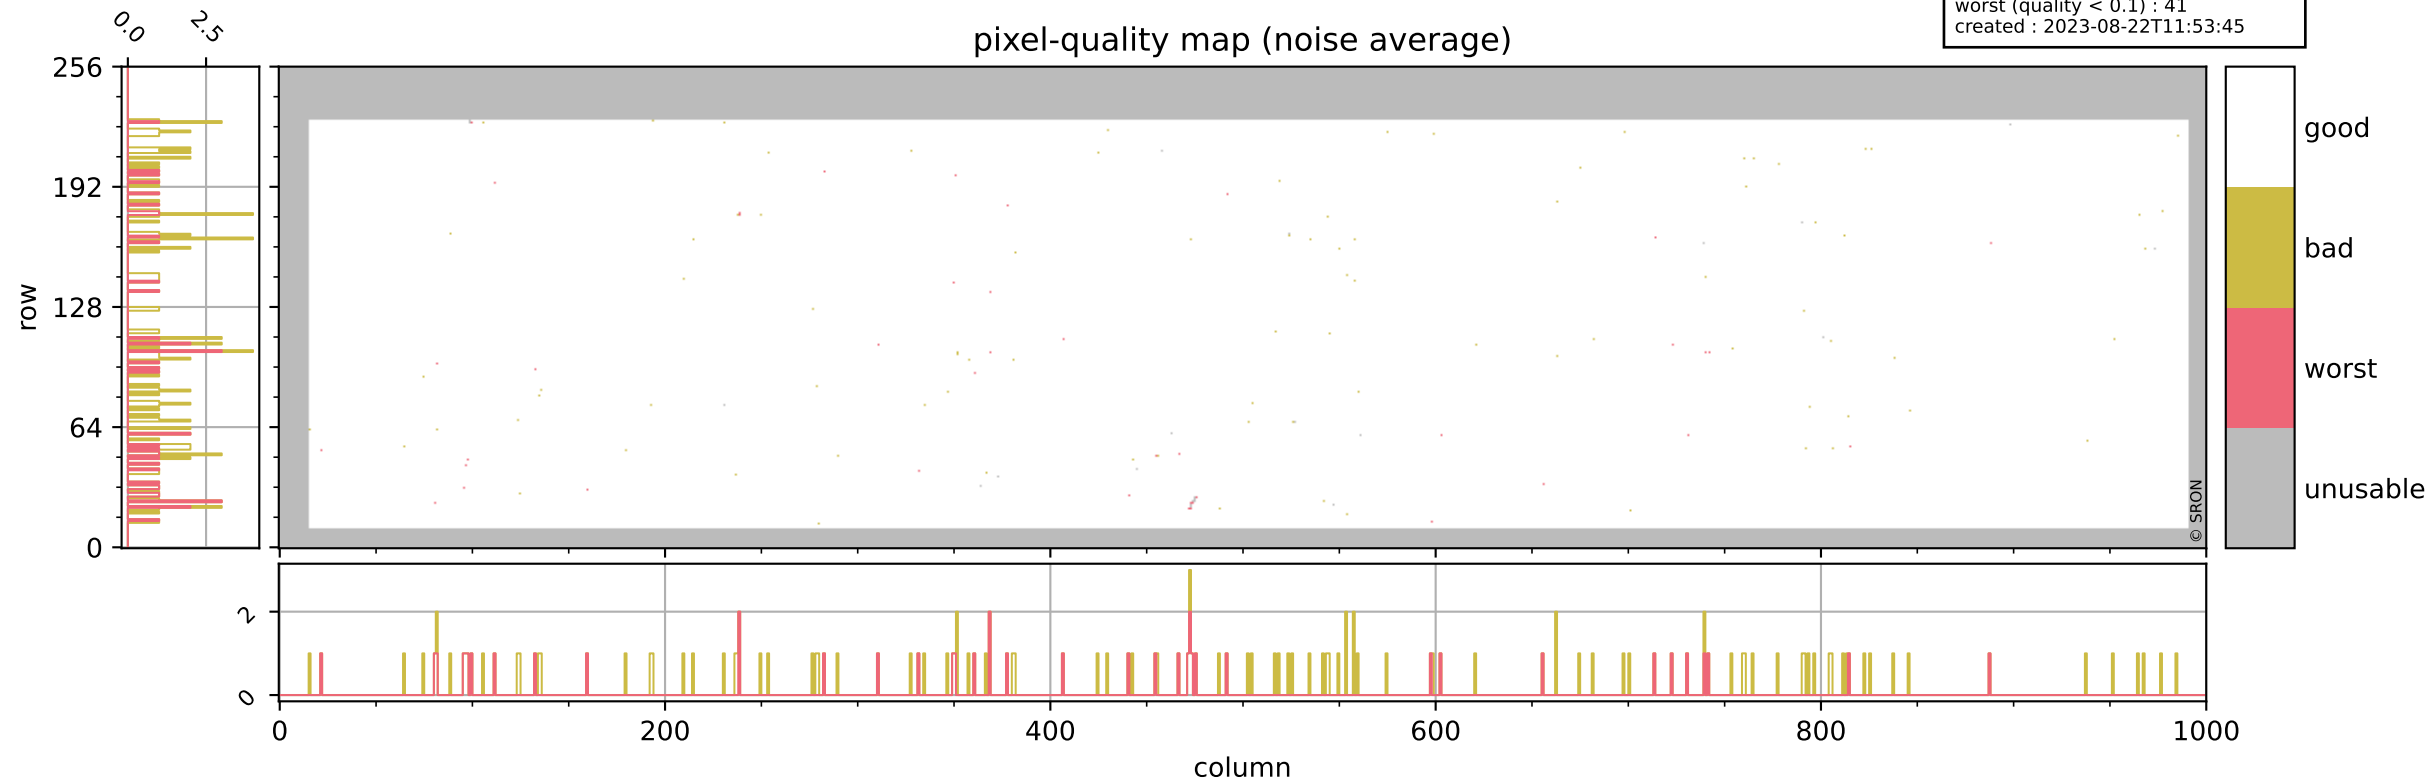

Tropomi SWIR pixel quality (beta nominal)

orbits : 20 in [5482, 5527]
coverage : 2018-11-03 / 2018-11-06
bad (quality < 0.8) : 1785
worst (quality < 0.1) : 237
created : 2023-08-22T11:53:44

pixel-quality map

Tropomi SWIR pixel quality (beta nominal)

orbits : 20 in [5482, 5527]
coverage : 2018-11-03 / 2018-11-06
bad (quality < 0.8) : 286
worst (quality < 0.1) : 119
created : 2023-08-22T11:53:45

Tropomi SWIR pixel quality (beta nominal)

orbits : 20 in [5482, 5527]
coverage : 2018-11-03 / 2018-11-06
bad (quality < 0.8) : 129
worst (quality < 0.1) : 41
created : 2023-08-22T11:53:45

Tropomi SWIR pixel quality (beta nominal)

orbits : 20 in [5482, 5527]
coverage : 2018-11-03 / 2018-11-06
bad (quality < 0.8) : 487
worst (quality < 0.1) : 67
created : 2023-08-22T11:53:45

Tropomi SWIR pixel quality (beta nominal)

orbits : 20 in [5482, 5527]
coverage : 2018-11-03 / 2018-11-06
to good : 859
good to bad : 320
to worst : 53
created : 2023-08-22T11:53:45

total quality compared with SWIR pixel-quality CKD