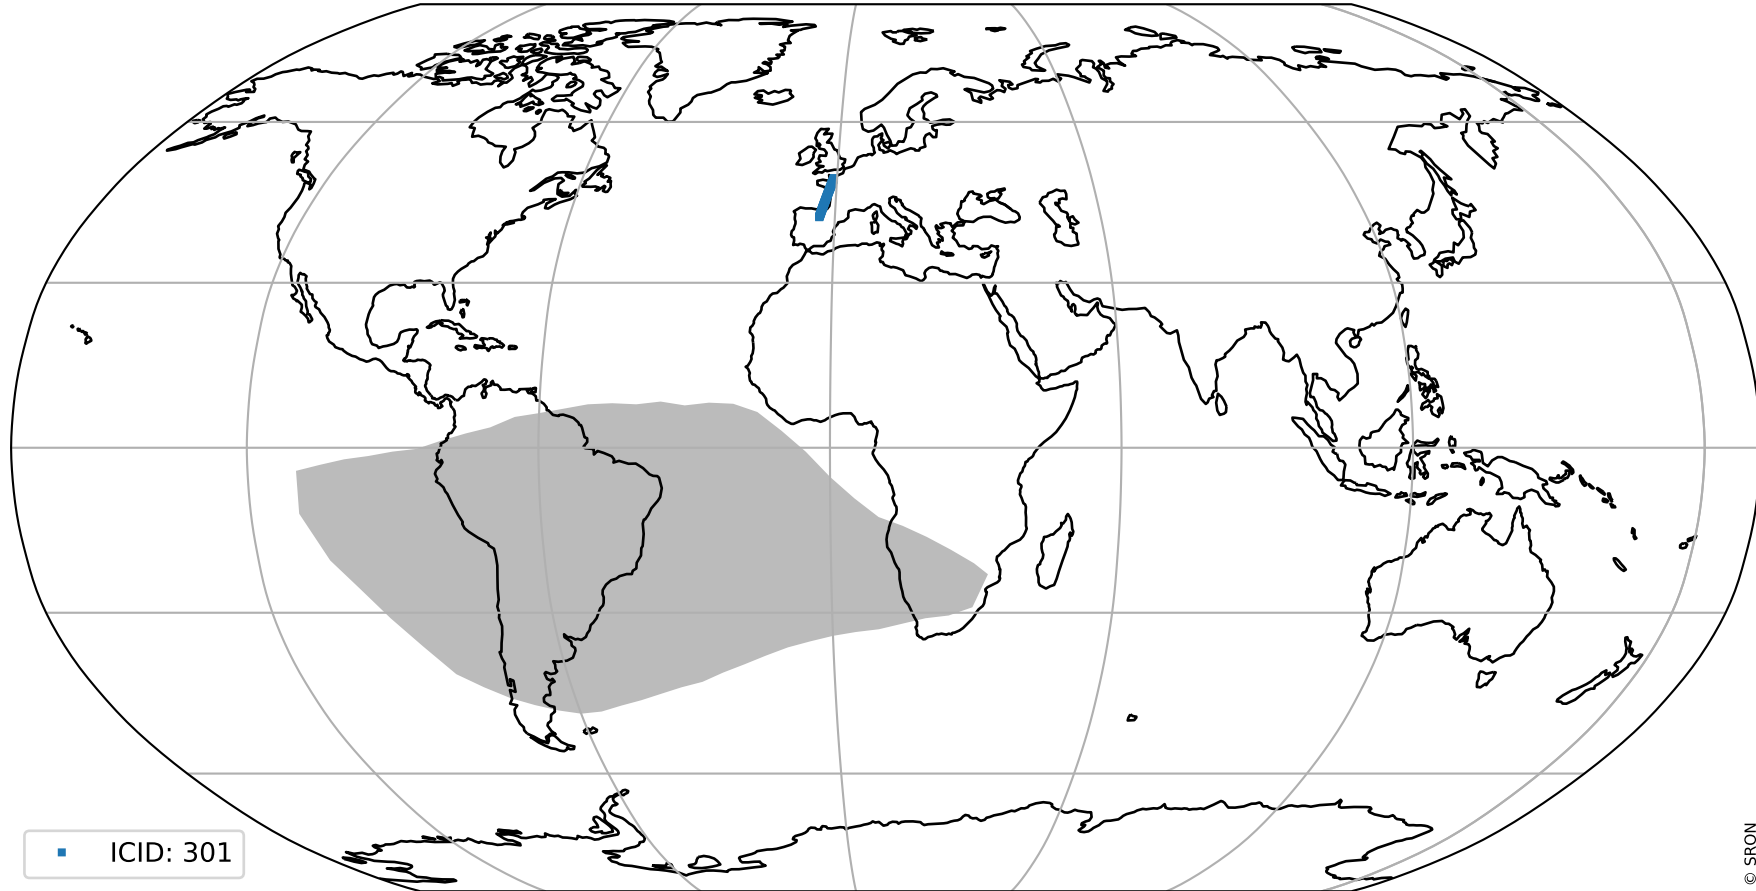

Tropomi SWIR pixel quality (beta nominal)

orbits : 20 in [5482, 5527]
coverage : 2018-11-03 / 2018-11-06
created : 2023-08-22T11:53:46

Histograms of pixel-quality

Tropomi SWIR pixel quality (beta nominal) ground-tracks of Sentinel-5P

orbits : 20 in [5482, 5527]
coverage : 2018-11-03 / 2018-11-06
created : 2023-08-22T11:53:46

■ ICID: 301

Tropomi SWIR pixel quality (beta nominal)

orbits : [1867, 5527]
coverage : 2018-02-20 / 2018-11-06
created : 2023-08-22T11:53:46