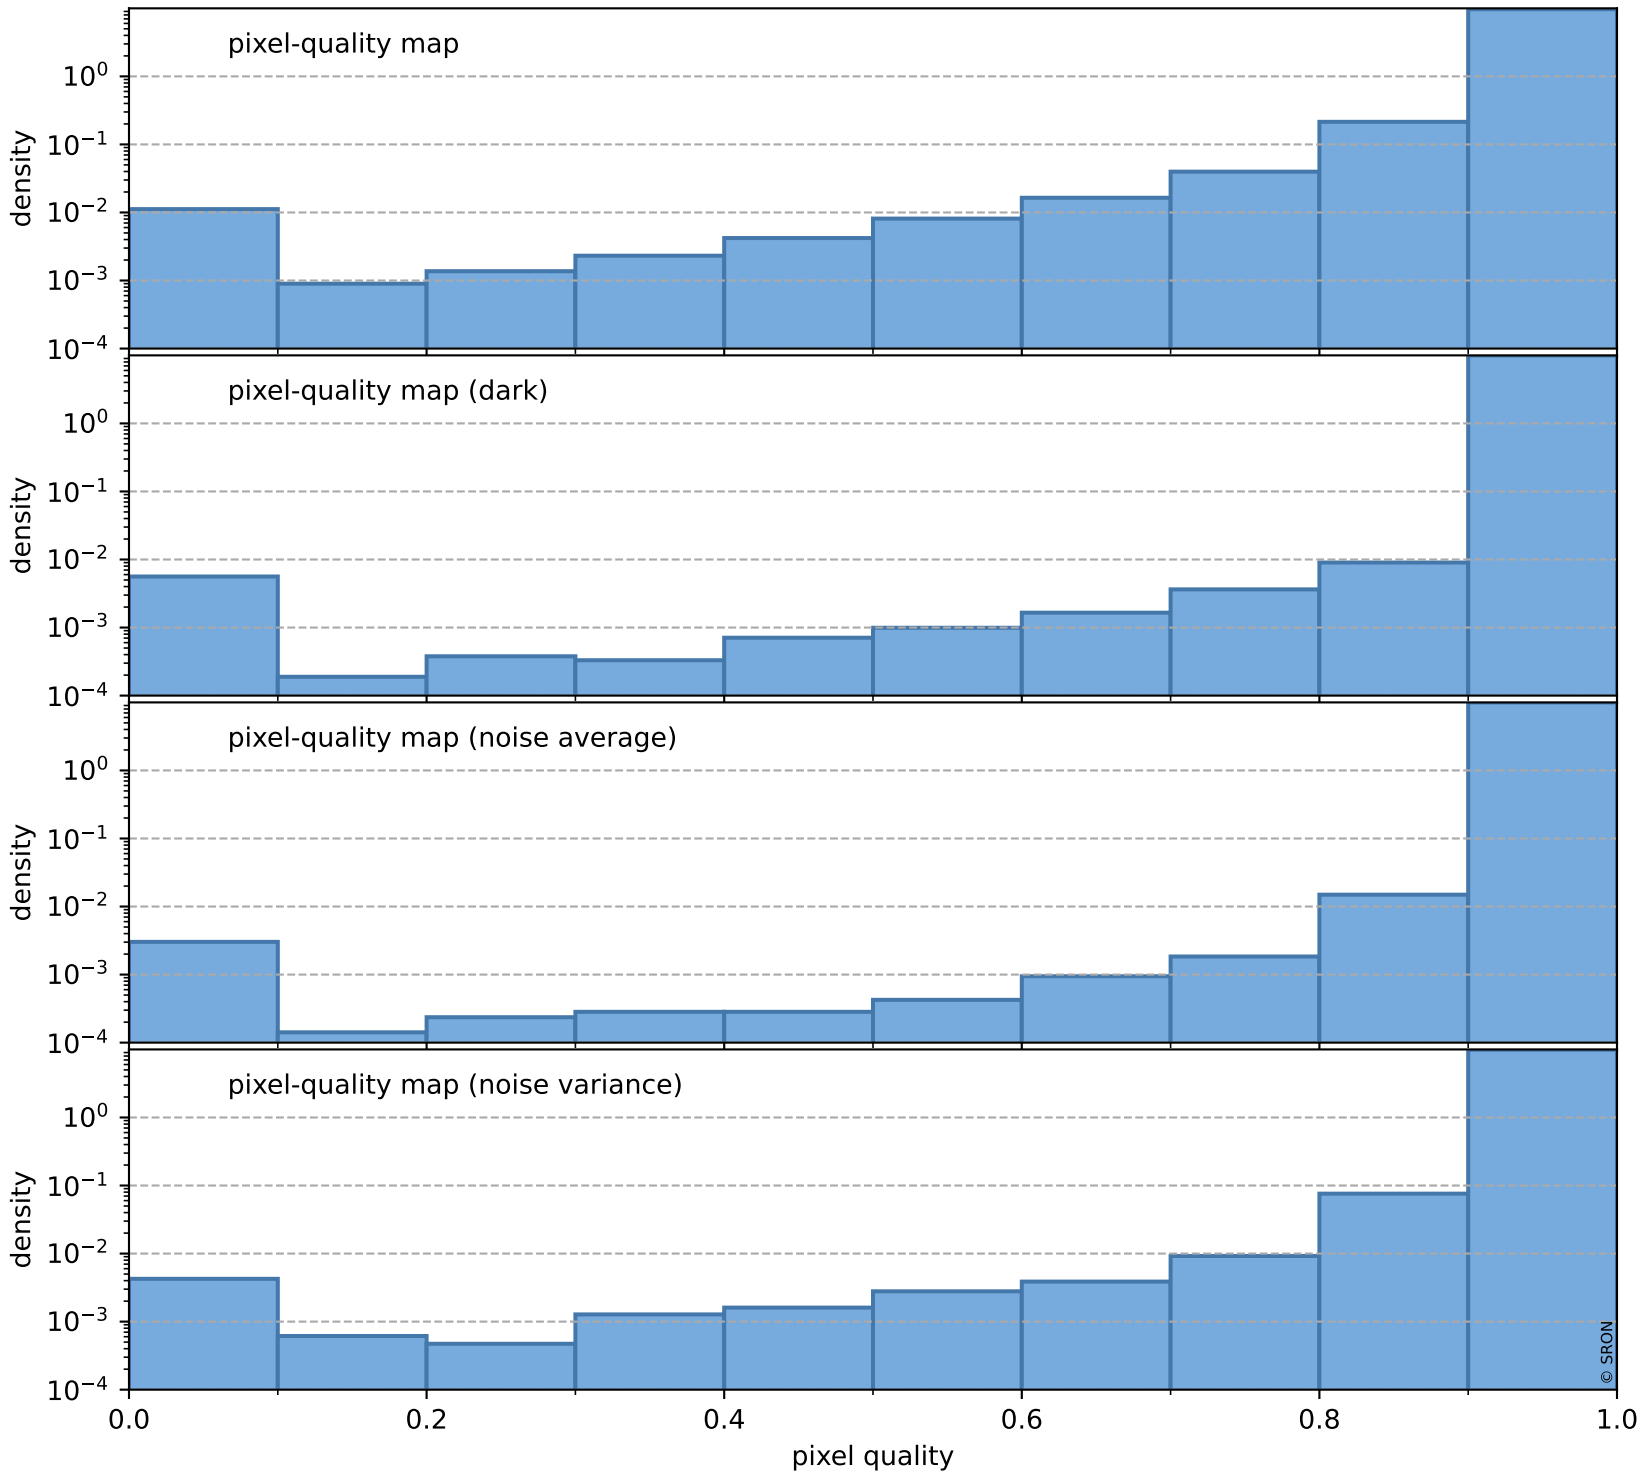

orbits : 20 in [5482, 5527]
coverage : 2018-11-03 / 2018-11-06
bad (quality < 0.8) : 129
worst (quality < 0.1) : 41
created : 2023-08-22T11:53:45

Tropomi SWIR pixel quality (beta nominal)

orbits : 20 in [5482, 5527]
coverage : 2018-11-03 / 2018-11-06
bad (quality < 0.8) : 487
worst (quality < 0.1) : 67
created : 2023-08-22T11:53:45

Tropomi SWIR pixel quality (beta nominal)

orbits : 20 in [5482, 5527]
coverage : 2018-11-03 / 2018-11-06
to good : 859
good to bad : 320
to worst : 53
created : 2023-08-22T11:53:45

total quality compared with SWIR pixel-quality CKD

Tropomi SWIR pixel quality (beta nominal)

orbits : 20 in [5482, 5527]
coverage : 2018-11-03 / 2018-11-06
created : 2023-08-22T11:53:46

Histograms of pixel-quality

Tropomi SWIR pixel quality (beta nominal) ground-tracks of Sentinel-5P