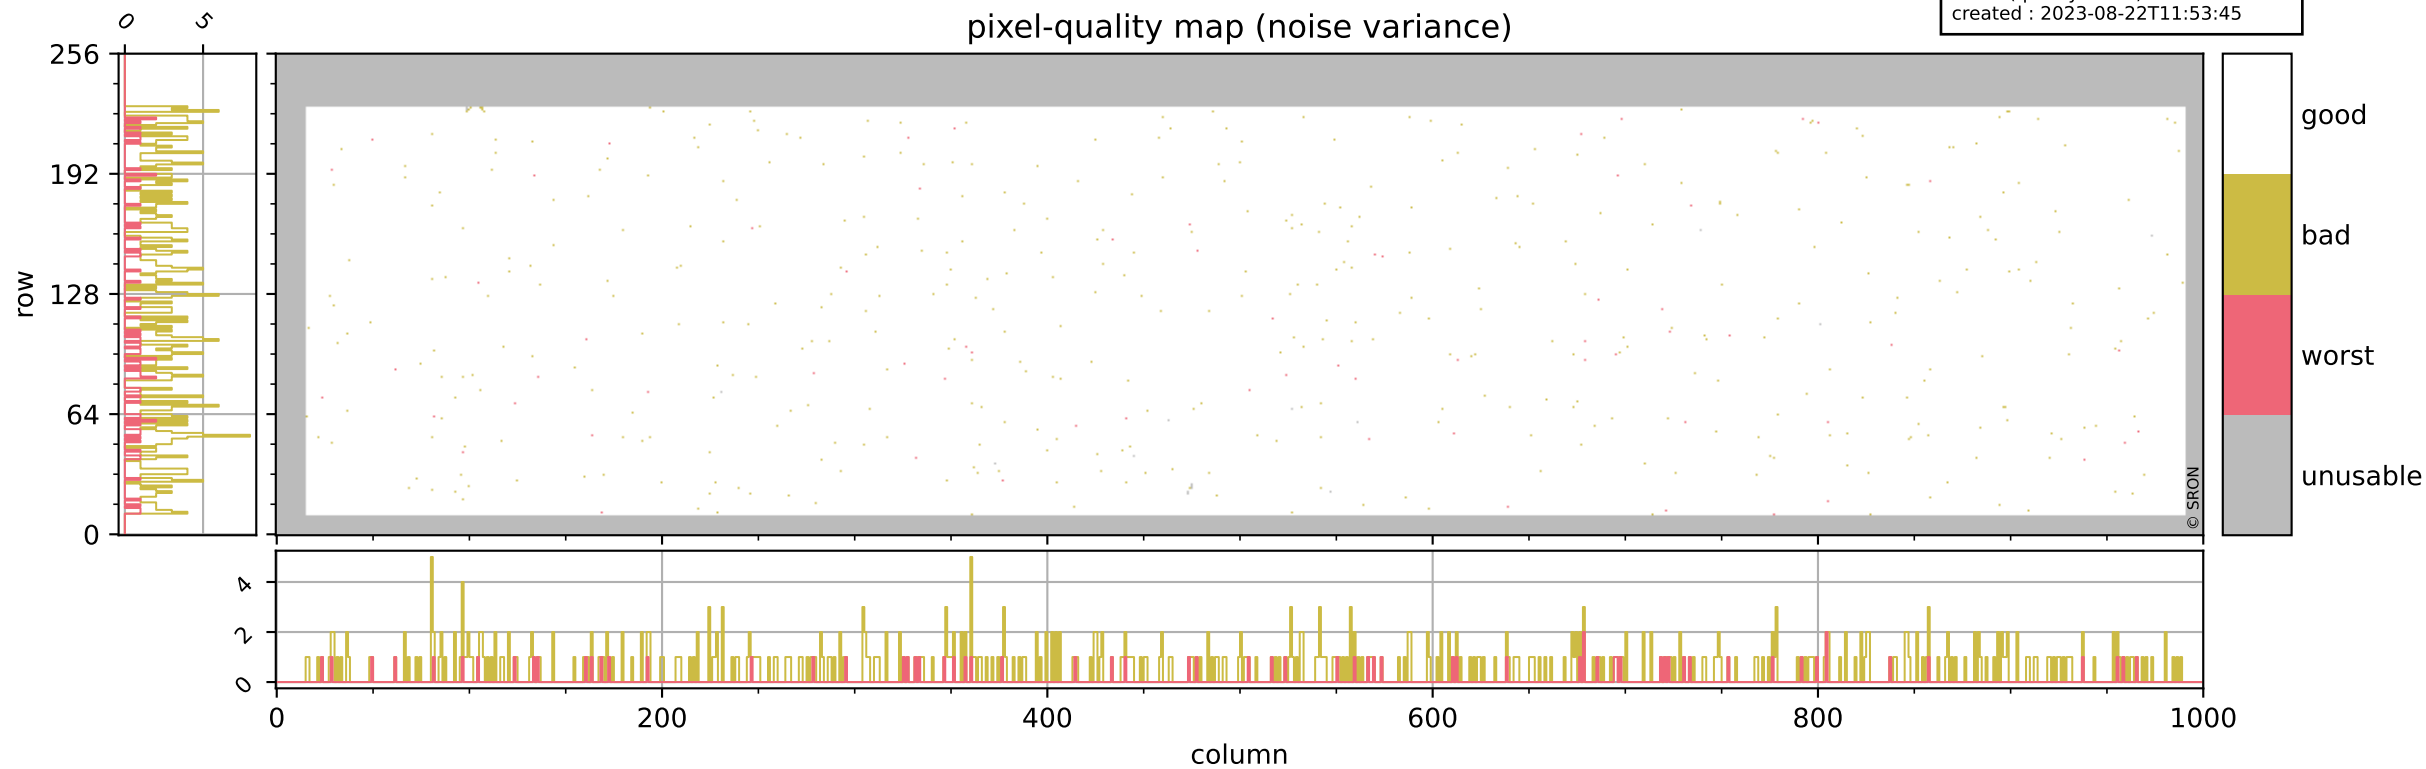

Tropomi SWIR pixel quality (beta nominal)

orbits : 20 in [5482, 5527]
coverage : 2018-11-03 / 2018-11-06
bad (quality < 0.8) : 1785
worst (quality < 0.1) : 237
created : 2023-08-22T11:53:44

pixel-quality map

Tropomi SWIR pixel quality (beta nominal)

orbits : 20 in [5482, 5527]
coverage : 2018-11-03 / 2018-11-06
bad (quality < 0.8) : 286
worst (quality < 0.1) : 119
created : 2023-08-22T11:53:45

Tropomi SWIR pixel quality (beta nominal)

orbits : 20 in [5482, 5527]
coverage : 2018-11-03 / 2018-11-06
bad (quality < 0.8) : 129
worst (quality < 0.1) : 41
created : 2023-08-22T11:53:45

Tropomi SWIR pixel quality (beta nominal)

orbits : 20 in [5482, 5527]
coverage : 2018-11-03 / 2018-11-06
bad (quality < 0.8) : 487
worst (quality < 0.1) : 67
created : 2023-08-22T11:53:45

Tropomi SWIR pixel quality (beta nominal)

orbits : 20 in [5482, 5527]
coverage : 2018-11-03 / 2018-11-06
to good : 859
good to bad : 320
to worst : 53
created : 2023-08-22T11:53:45

total quality compared with SWIR pixel-quality CKD