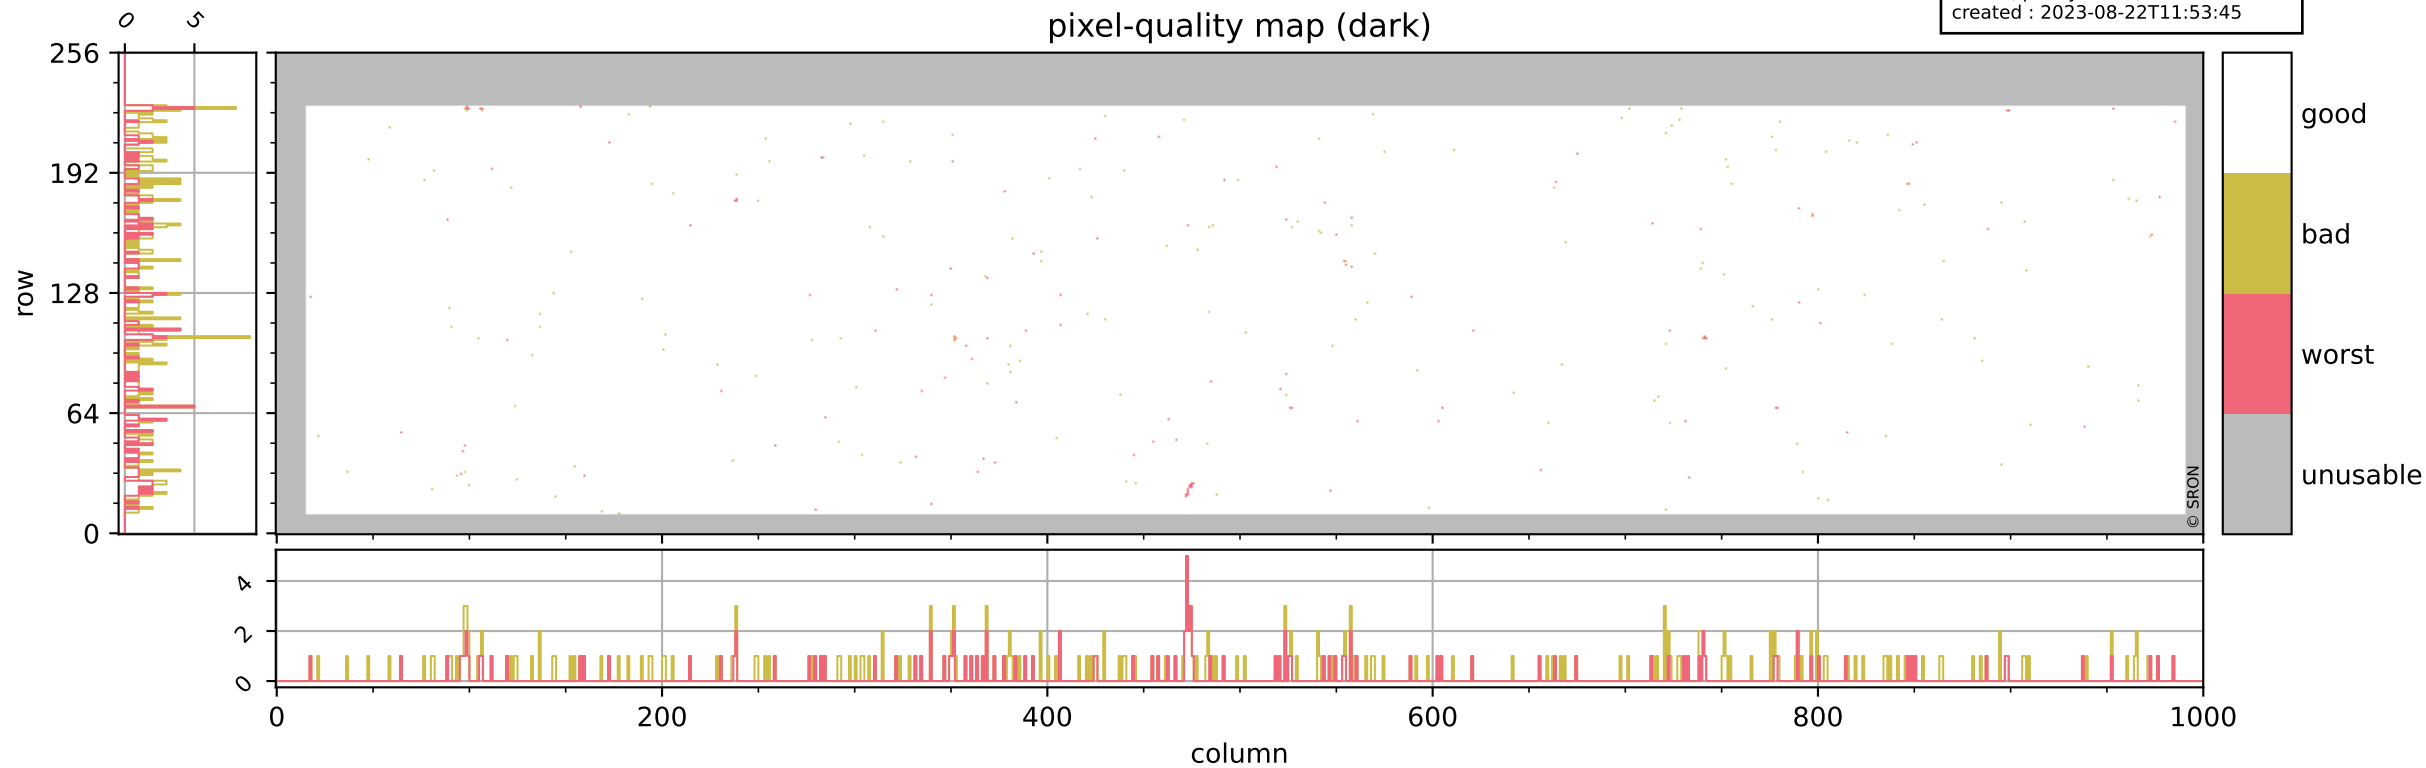

Tropomi SWIR pixel quality (beta nominal)

orbits : 20 in [5482, 5527]
coverage : 2018-11-03 / 2018-11-06
bad (quality < 0.8) : 1785
worst (quality < 0.1) : 237
created : 2023-08-22T11:53:44

pixel-quality map

Tropomi SWIR pixel quality (beta nominal)

orbits : 20 in [5482, 5527]
coverage : 2018-11-03 / 2018-11-06
bad (quality < 0.8) : 286
worst (quality < 0.1) : 119
created : 2023-08-22T11:53:45

Tropomi SWIR pixel quality (beta nominal)

orbits : 20 in [5482, 5527]
coverage : 2018-11-03 / 2018-11-06
bad (quality < 0.8) : 129
worst (quality < 0.1) : 41
created : 2023-08-22T11:53:45

Tropomi SWIR pixel quality (beta nominal)

orbits : 20 in [5482, 5527]
coverage : 2018-11-03 / 2018-11-06
bad (quality < 0.8) : 487
worst (quality < 0.1) : 67
created : 2023-08-22T11:53:45

Tropomi SWIR pixel quality (beta nominal)

orbits : 20 in [5482, 5527]
coverage : 2018-11-03 / 2018-11-06
to good : 859
good to bad : 320
to worst : 53
created : 2023-08-22T11:53:45

total quality compared with SWIR pixel-quality CKD