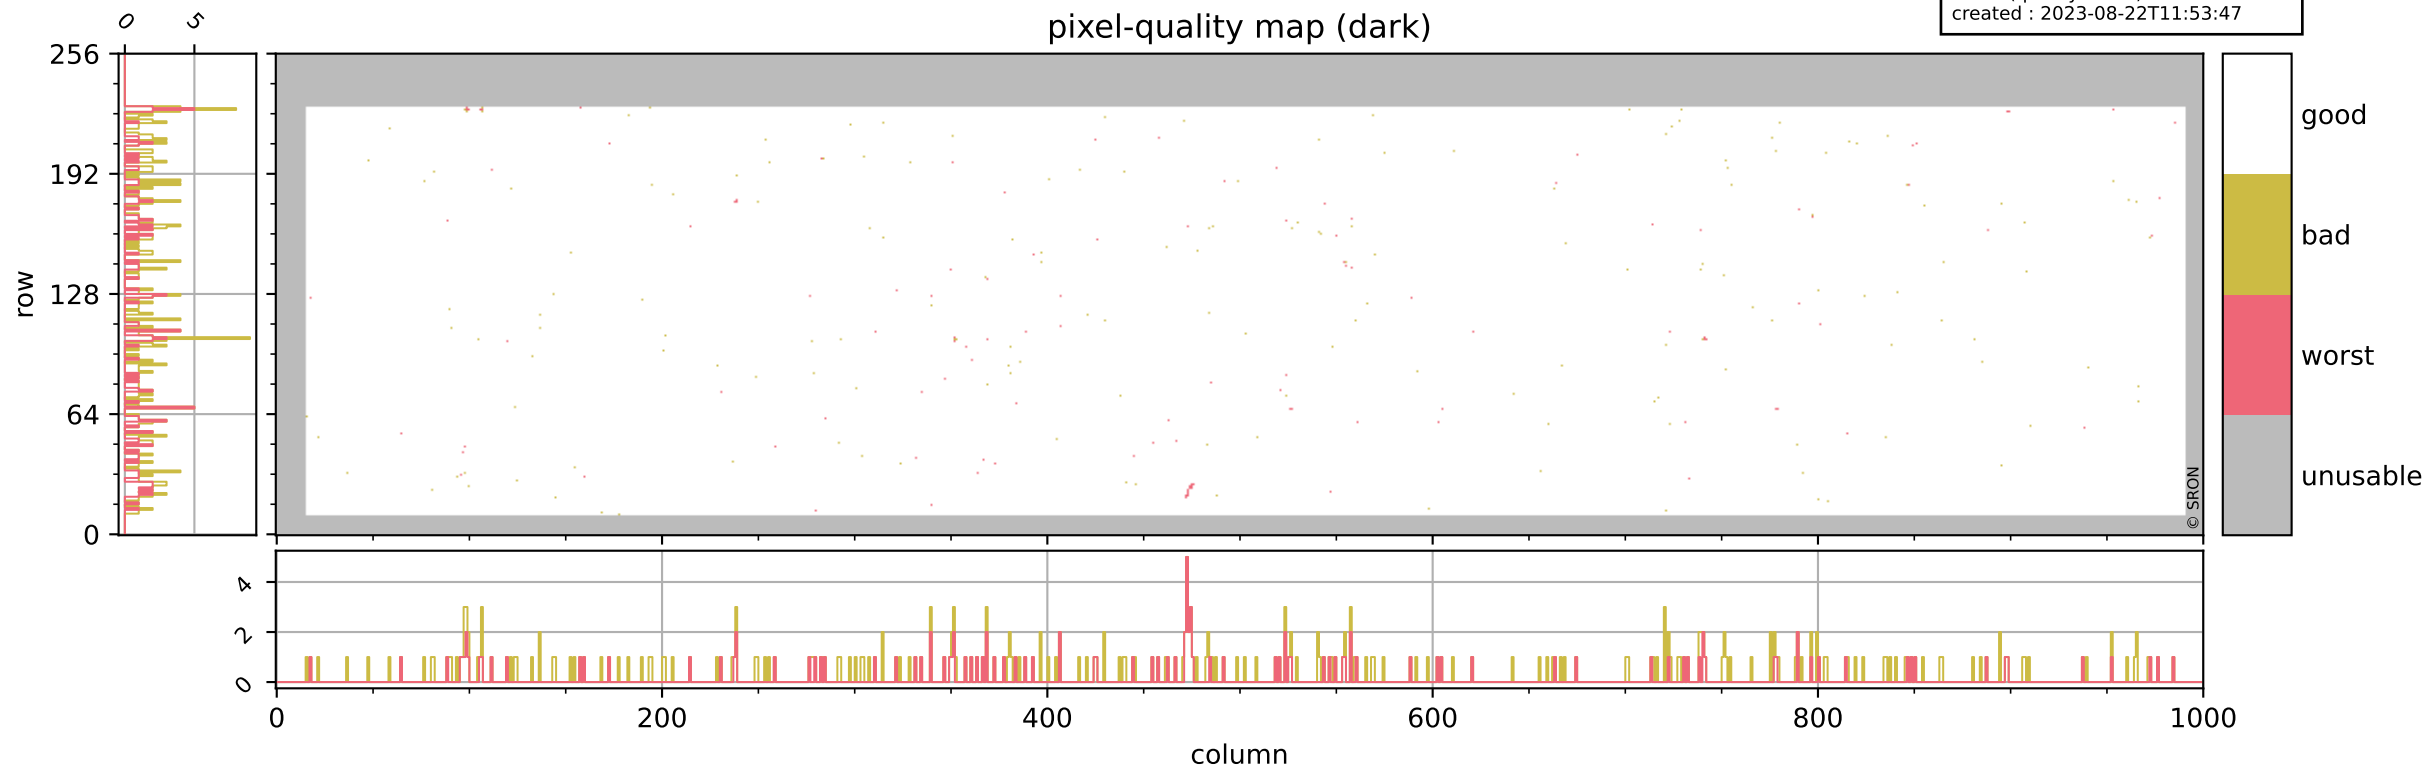

Tropomi SWIR pixel quality (beta nominal)

orbits : 18 in [5527, 5572]
coverage : 2018-11-07 / 2018-11-10
bad (quality < 0.8) : 1767
worst (quality < 0.1) : 230
created : 2023-08-22T11:53:47

pixel-quality map

Tropomi SWIR pixel quality (beta nominal)

orbits : 18 in [5527, 5572]
coverage : 2018-11-07 / 2018-11-10
bad (quality < 0.8) : 289
worst (quality < 0.1) : 118
created : 2023-08-22T11:53:47

Tropomi SWIR pixel quality (beta nominal)

orbits : 18 in [5527, 5572]
coverage : 2018-11-07 / 2018-11-10
bad (quality < 0.8) : 128
worst (quality < 0.1) : 39
created : 2023-08-22T11:53:47

Tropomi SWIR pixel quality (beta nominal)

orbits : 18 in [5527, 5572]
coverage : 2018-11-07 / 2018-11-10
bad (quality < 0.8) : 464
worst (quality < 0.1) : 65
created : 2023-08-22T11:53:48

Tropomi SWIR pixel quality (beta nominal)

orbits : 18 in [5527, 5572]
coverage : 2018-11-07 / 2018-11-10
to good : 862
good to bad : 313
to worst : 44
created : 2023-08-22T11:53:48

total quality compared with SWIR pixel-quality CKD