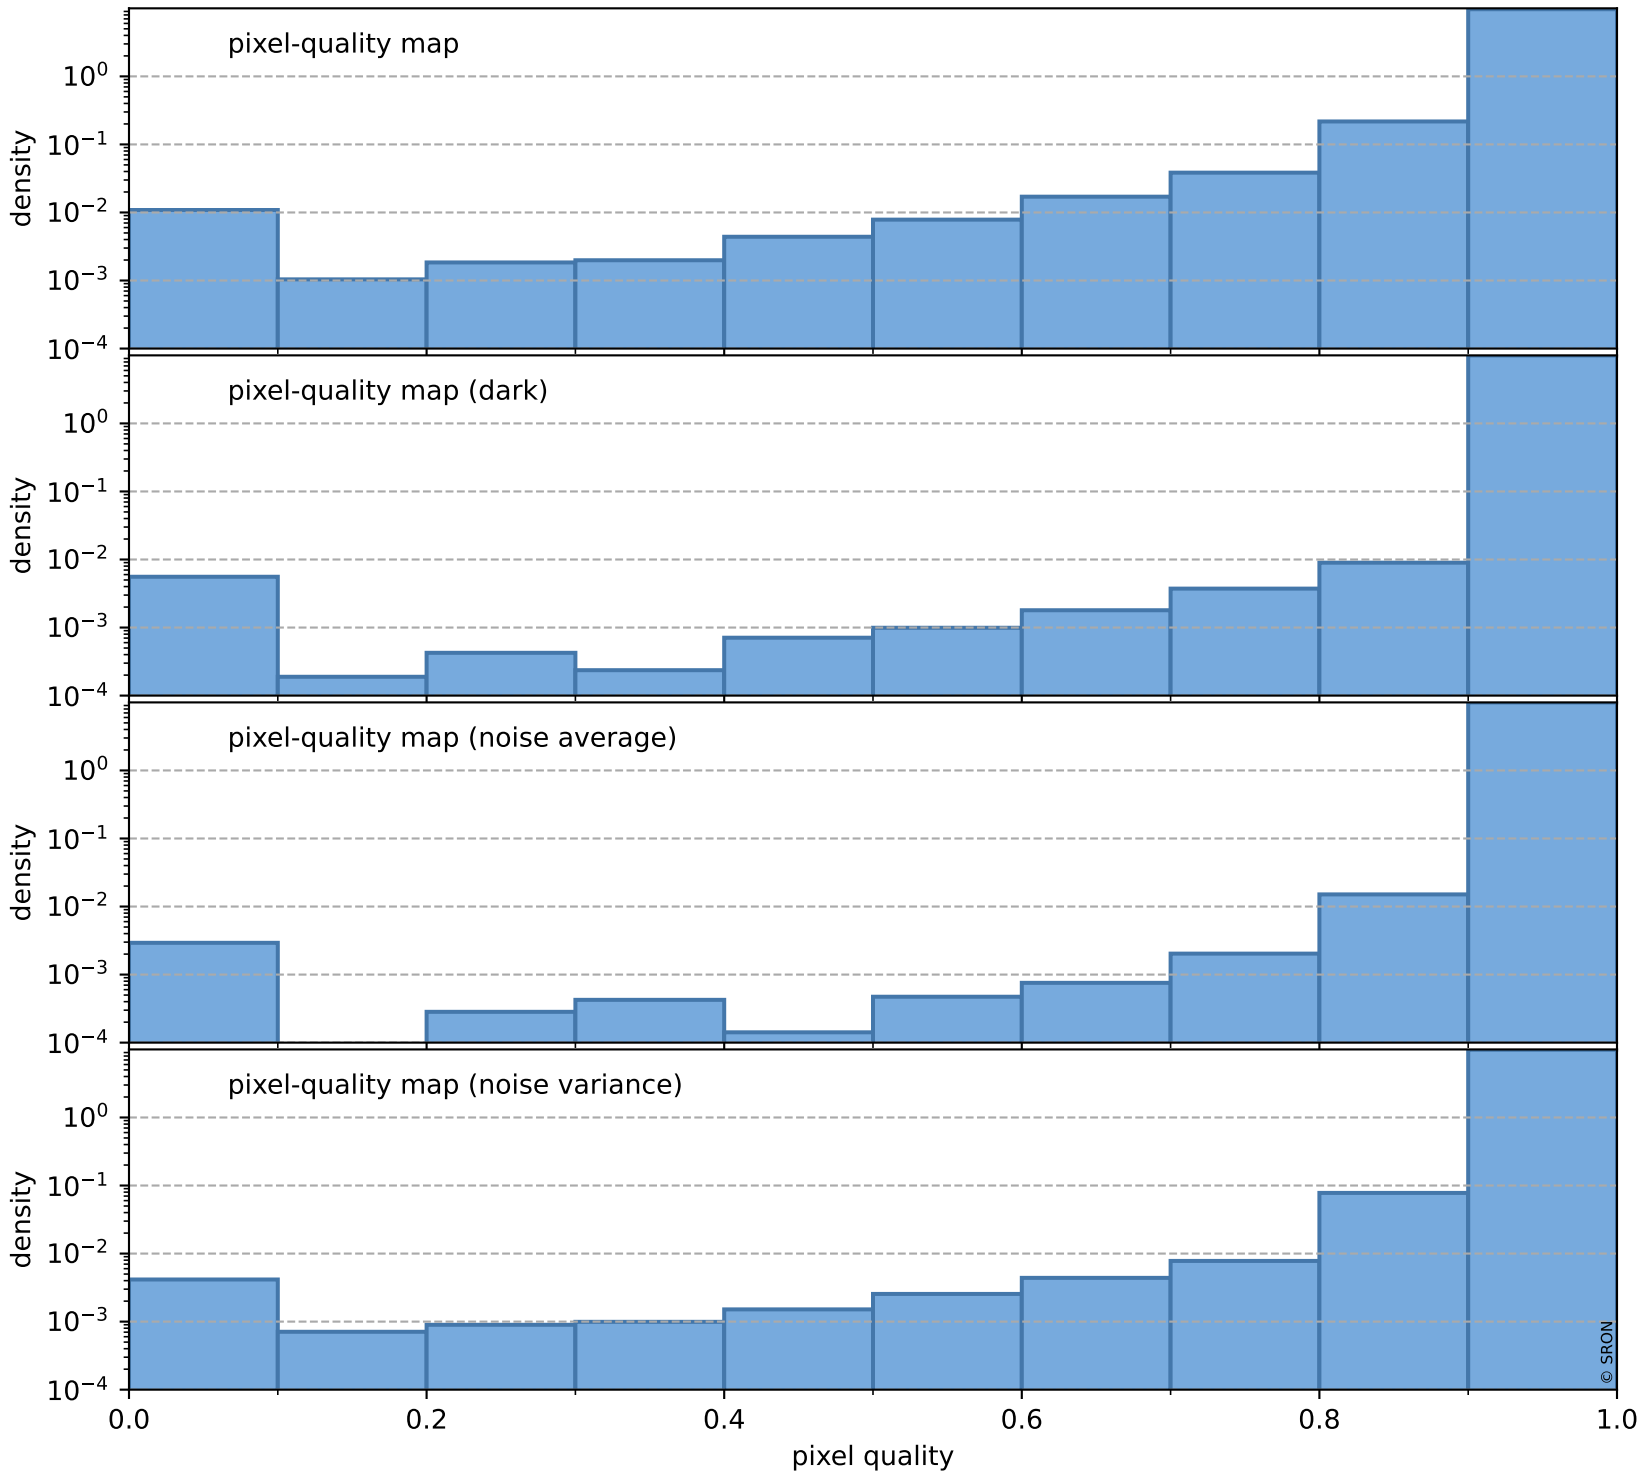

orbits : 18 in [5527, 5572]
coverage : 2018-11-07 / 2018-11-10
bad (quality < 0.8) : 128
worst (quality < 0.1) : 39
created : 2023-08-22T11:53:47

Tropomi SWIR pixel quality (beta nominal)

orbits : 18 in [5527, 5572]
coverage : 2018-11-07 / 2018-11-10
bad (quality < 0.8) : 464
worst (quality < 0.1) : 65
created : 2023-08-22T11:53:48

Tropomi SWIR pixel quality (beta nominal)

orbits : 18 in [5527, 5572]
coverage : 2018-11-07 / 2018-11-10
to good : 862
good to bad : 313
to worst : 44
created : 2023-08-22T11:53:48

total quality compared with SWIR pixel-quality CKD

Tropomi SWIR pixel quality (beta nominal)

orbits : 18 in [5527, 5572]
coverage : 2018-11-07 / 2018-11-10
created : 2023-08-22T11:53:48

Histograms of pixel-quality

Tropomi SWIR pixel quality (beta nominal) ground-tracks of Sentinel-5P