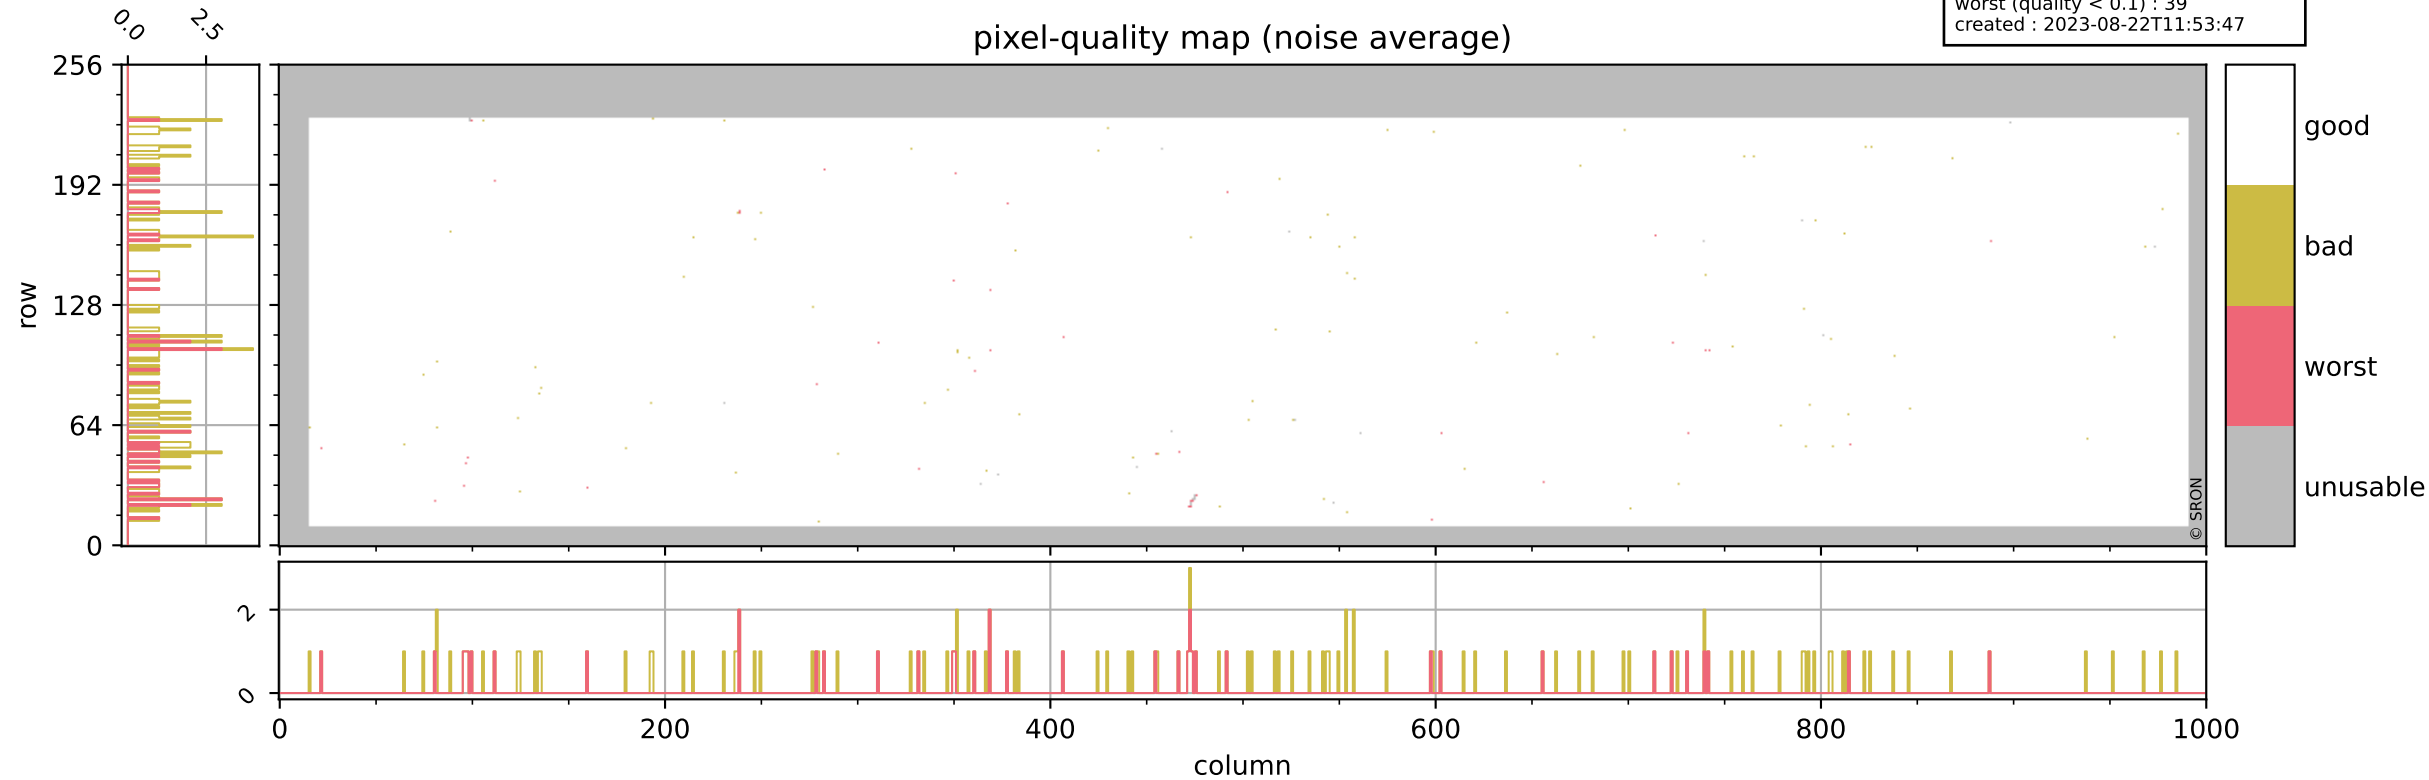

Tropomi SWIR pixel quality (beta nominal)

orbits : 18 in [5527, 5572]
coverage : 2018-11-07 / 2018-11-10
bad (quality < 0.8) : 1767
worst (quality < 0.1) : 230
created : 2023-08-22T11:53:47

pixel-quality map

Tropomi SWIR pixel quality (beta nominal)

orbits : 18 in [5527, 5572]
coverage : 2018-11-07 / 2018-11-10
bad (quality < 0.8) : 289
worst (quality < 0.1) : 118
created : 2023-08-22T11:53:47

Tropomi SWIR pixel quality (beta nominal)

orbits : 18 in [5527, 5572]
coverage : 2018-11-07 / 2018-11-10
bad (quality < 0.8) : 128
worst (quality < 0.1) : 39
created : 2023-08-22T11:53:47

Tropomi SWIR pixel quality (beta nominal)

orbits : 18 in [5527, 5572]
coverage : 2018-11-07 / 2018-11-10
bad (quality < 0.8) : 464
worst (quality < 0.1) : 65
created : 2023-08-22T11:53:48

Tropomi SWIR pixel quality (beta nominal)

orbits : 18 in [5527, 5572]
coverage : 2018-11-07 / 2018-11-10
created : 2023-08-22T11:53:48

Histograms of pixel-quality

Tropomi SWIR pixel quality (beta nominal) ground-tracks of Sentinel-5P