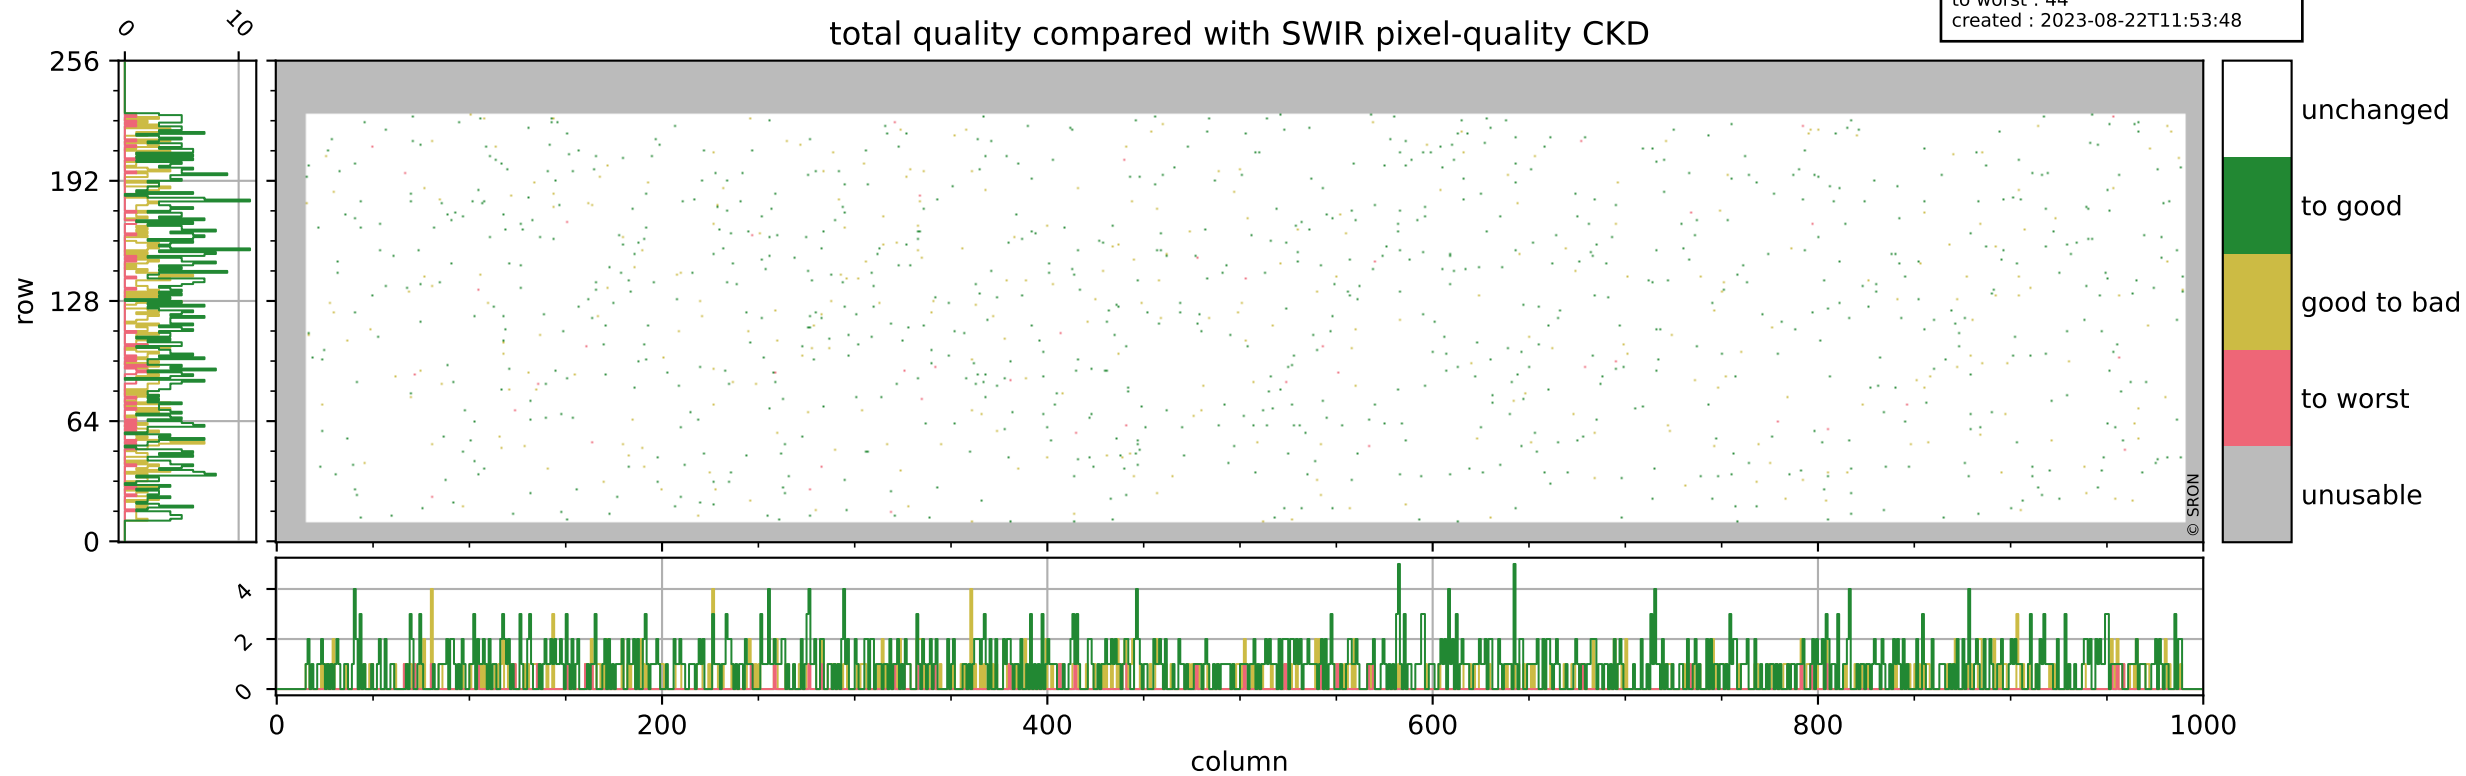

Tropomi SWIR pixel quality (beta nominal)

orbits : 18 in [5527, 5572]
coverage : 2018-11-07 / 2018-11-10
bad (quality < 0.8) : 289
worst (quality < 0.1) : 118
created : 2023-08-22T11:53:47

Tropomi SWIR pixel quality (beta nominal)

orbits : 18 in [5527, 5572]
coverage : 2018-11-07 / 2018-11-10
bad (quality < 0.8) : 128
worst (quality < 0.1) : 39
created : 2023-08-22T11:53:47

Tropomi SWIR pixel quality (beta nominal)

orbits : 18 in [5527, 5572]
coverage : 2018-11-07 / 2018-11-10
bad (quality < 0.8) : 464
worst (quality < 0.1) : 65
created : 2023-08-22T11:53:48

Tropomi SWIR pixel quality (beta nominal)

orbits : 18 in [5527, 5572]
coverage : 2018-11-07 / 2018-11-10
to good : 862
good to bad : 313
to worst : 44
created : 2023-08-22T11:53:48

total quality compared with SWIR pixel-quality CKD

Tropomi SWIR pixel quality (beta nominal)

orbits : 18 in [5527, 5572]
coverage : 2018-11-07 / 2018-11-10
created : 2023-08-22T11:53:48

Histograms of pixel-quality

Tropomi SWIR pixel quality (beta nominal) ground-tracks of Sentinel-5P