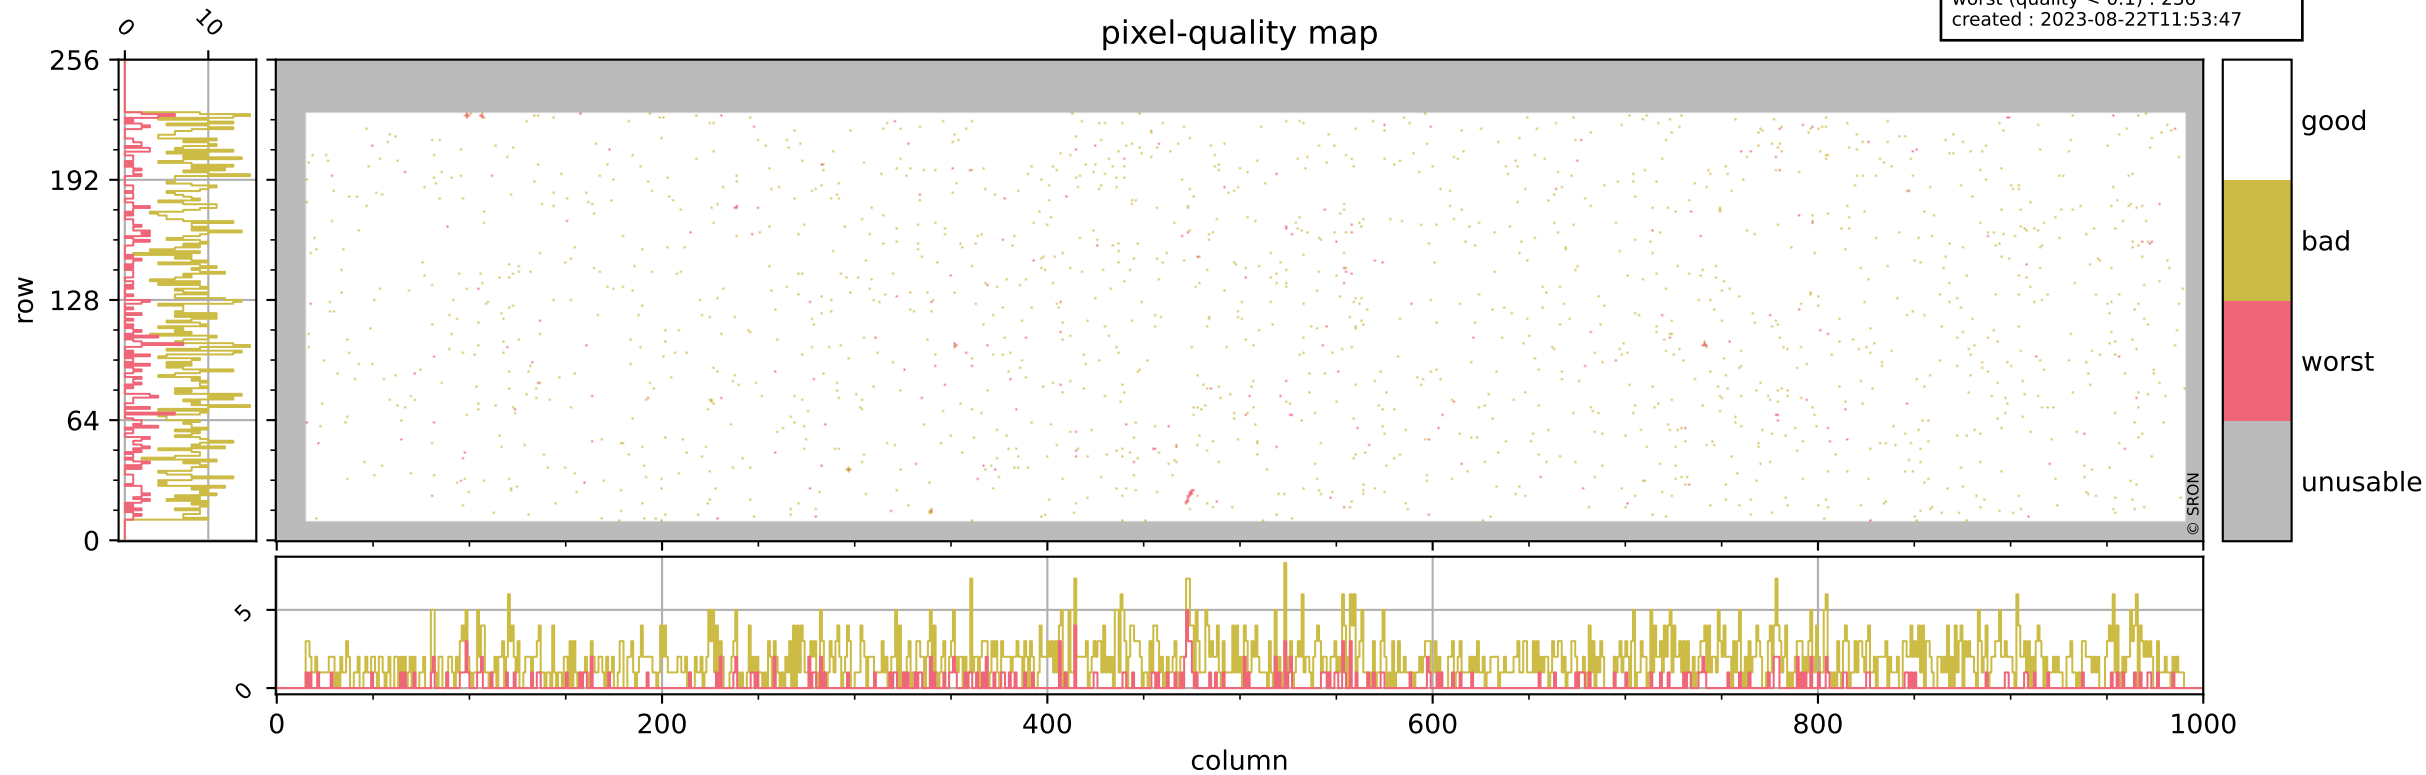

Tropomi SWIR pixel quality (beta nominal)

orbits : 18 in [5527, 5572]
coverage : 2018-11-07 / 2018-11-10
bad (quality < 0.8) : 1767
worst (quality < 0.1) : 230
created : 2023-08-22T11:53:47

pixel-quality map

Tropomi SWIR pixel quality (beta nominal)

orbits : 18 in [5527, 5572]
coverage : 2018-11-07 / 2018-11-10
bad (quality < 0.8) : 289
worst (quality < 0.1) : 118
created : 2023-08-22T11:53:47

Tropomi SWIR pixel quality (beta nominal)

orbits : 18 in [5527, 5572]
coverage : 2018-11-07 / 2018-11-10
bad (quality < 0.8) : 128
worst (quality < 0.1) : 39
created : 2023-08-22T11:53:47

Tropomi SWIR pixel quality (beta nominal)

orbits : 18 in [5527, 5572]
coverage : 2018-11-07 / 2018-11-10
bad (quality < 0.8) : 464
worst (quality < 0.1) : 65
created : 2023-08-22T11:53:48

Tropomi SWIR pixel quality (beta nominal)

orbits : 18 in [5527, 5572]
coverage : 2018-11-07 / 2018-11-10
to good : 862
good to bad : 313
to worst : 44
created : 2023-08-22T11:53:48

total quality compared with SWIR pixel-quality CKD