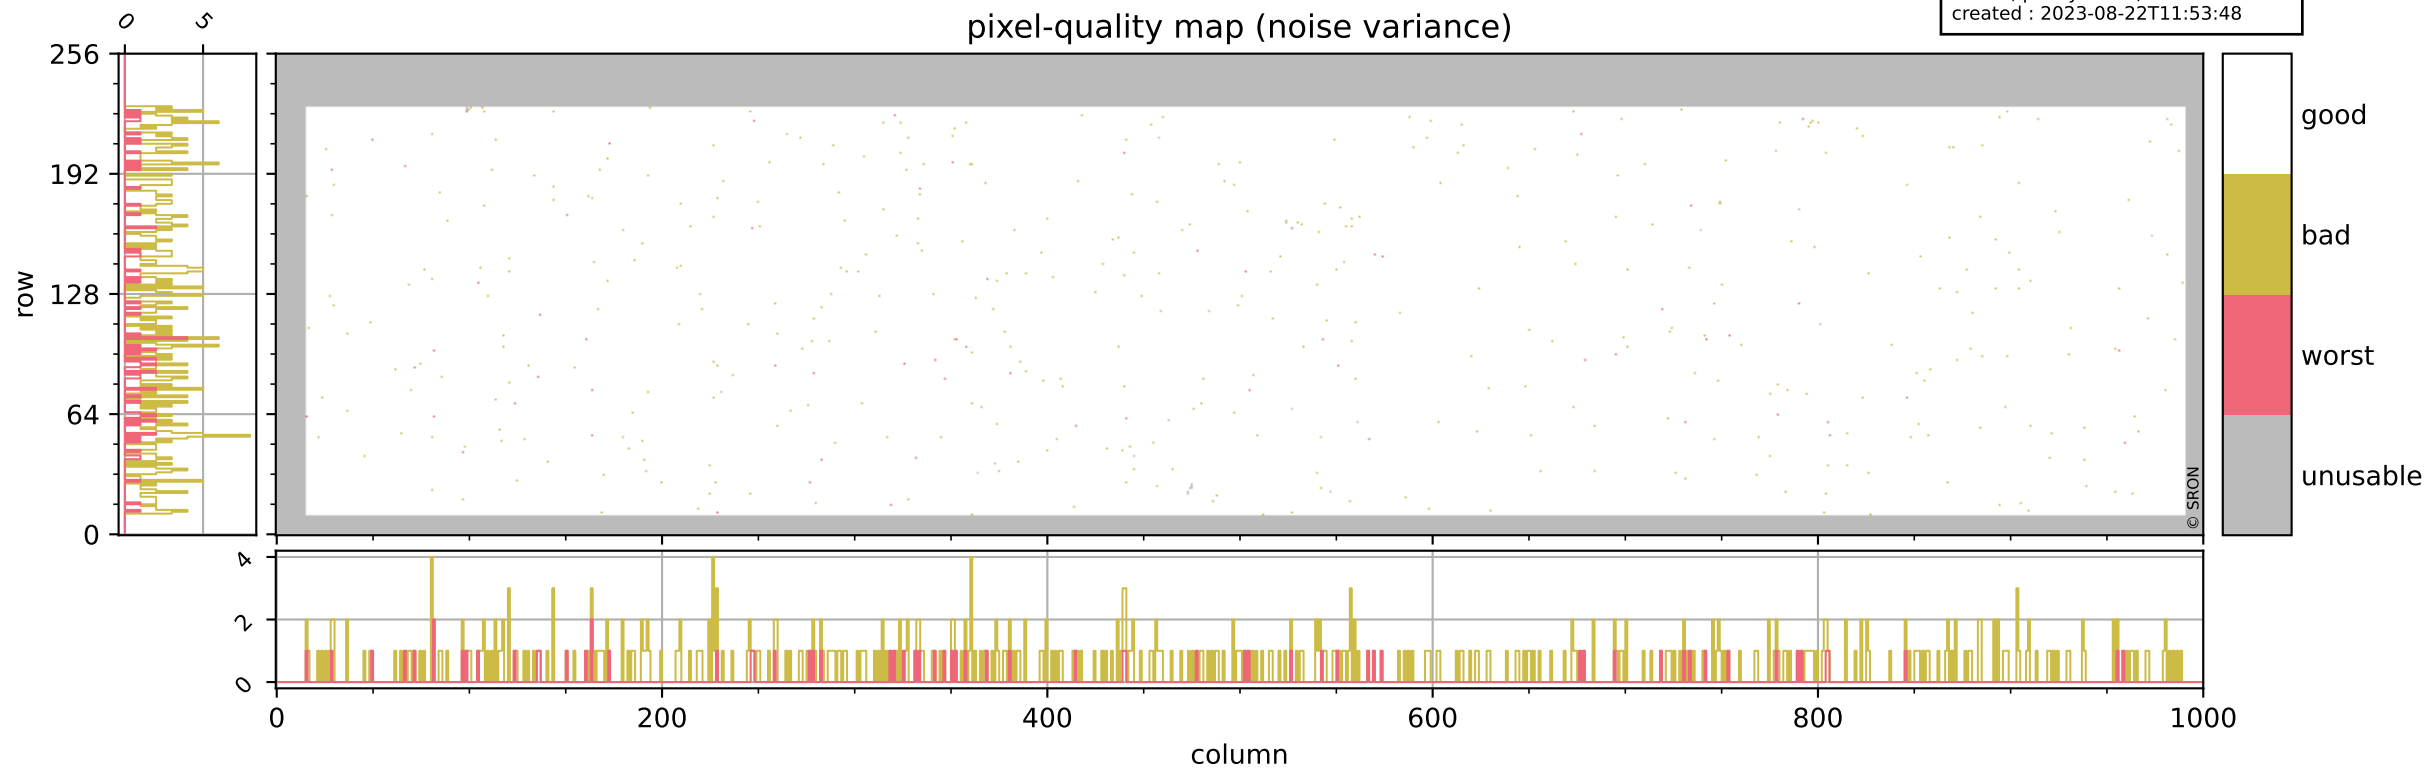

Tropomi SWIR pixel quality (beta nominal)

orbits : 18 in [5527, 5572]
coverage : 2018-11-07 / 2018-11-10
bad (quality < 0.8) : 1767
worst (quality < 0.1) : 230
created : 2023-08-22T11:53:47

pixel-quality map

Tropomi SWIR pixel quality (beta nominal)

orbits : 18 in [5527, 5572]
coverage : 2018-11-07 / 2018-11-10
bad (quality < 0.8) : 289
worst (quality < 0.1) : 118
created : 2023-08-22T11:53:47

Tropomi SWIR pixel quality (beta nominal)

orbits : 18 in [5527, 5572]
coverage : 2018-11-07 / 2018-11-10
bad (quality < 0.8) : 128
worst (quality < 0.1) : 39
created : 2023-08-22T11:53:47

Tropomi SWIR pixel quality (beta nominal)

orbits : 18 in [5527, 5572]
coverage : 2018-11-07 / 2018-11-10
bad (quality < 0.8) : 464
worst (quality < 0.1) : 65
created : 2023-08-22T11:53:48

Tropomi SWIR pixel quality (beta nominal)

orbits : 18 in [5527, 5572]
coverage : 2018-11-07 / 2018-11-10
to good : 862
good to bad : 313
to worst : 44
created : 2023-08-22T11:53:48

total quality compared with SWIR pixel-quality CKD