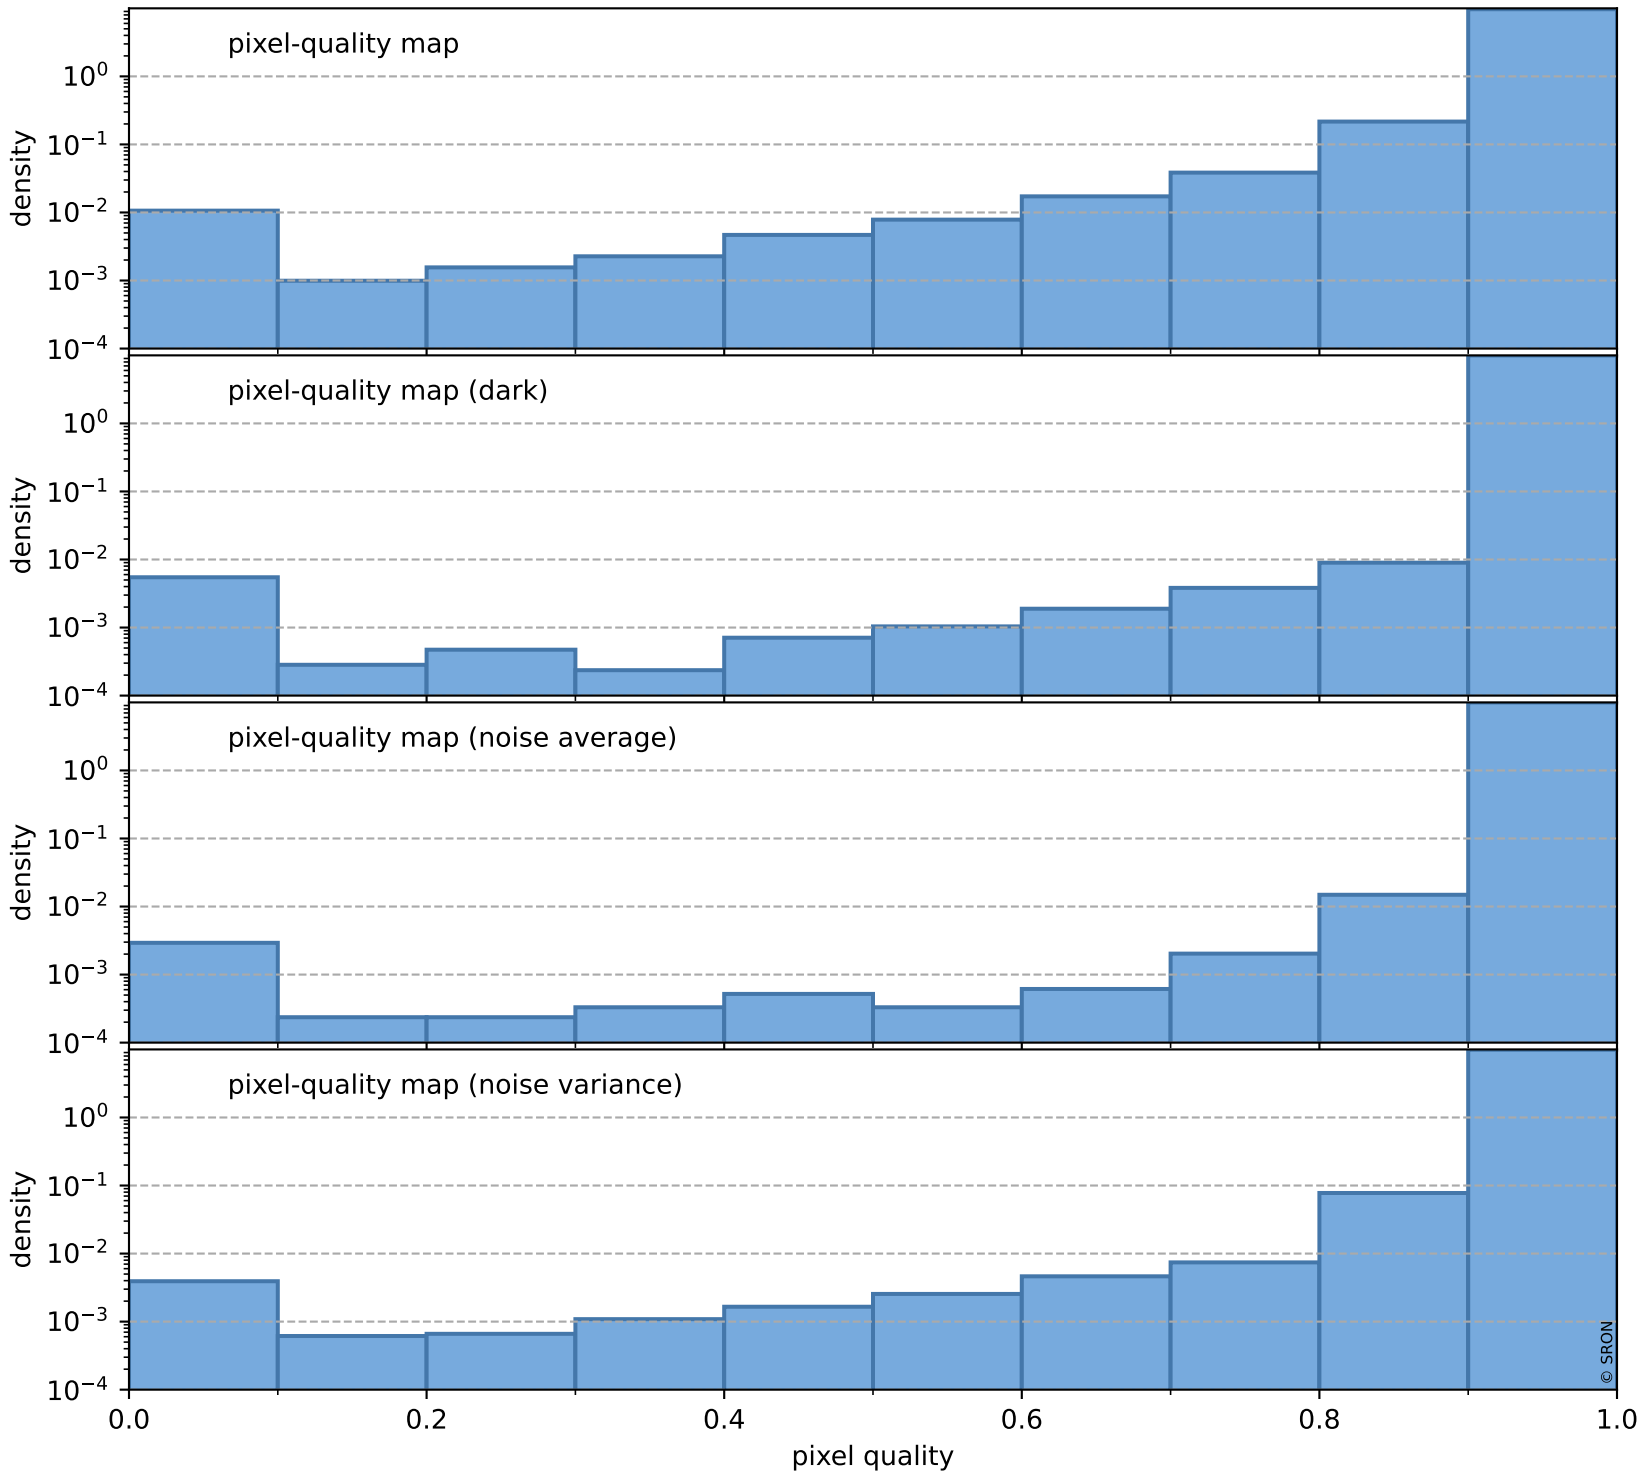

Tropomi SWIR pixel quality (beta nominal)

orbits : 19 in [5797, 5842]
coverage : 2018-11-26 / 2018-11-29
to good : 867
good to bad : 325
to worst : 42
created : 2023-08-22T11:54:04

total quality compared with SWIR pixel-quality CKD

Tropomi SWIR pixel quality (beta nominal)

orbits : 19 in [5797, 5842]
coverage : 2018-11-26 / 2018-11-29
created : 2023-08-22T11:54:04

Histograms of pixel-quality

Tropomi SWIR pixel quality (beta nominal) ground-tracks of Sentinel-5P