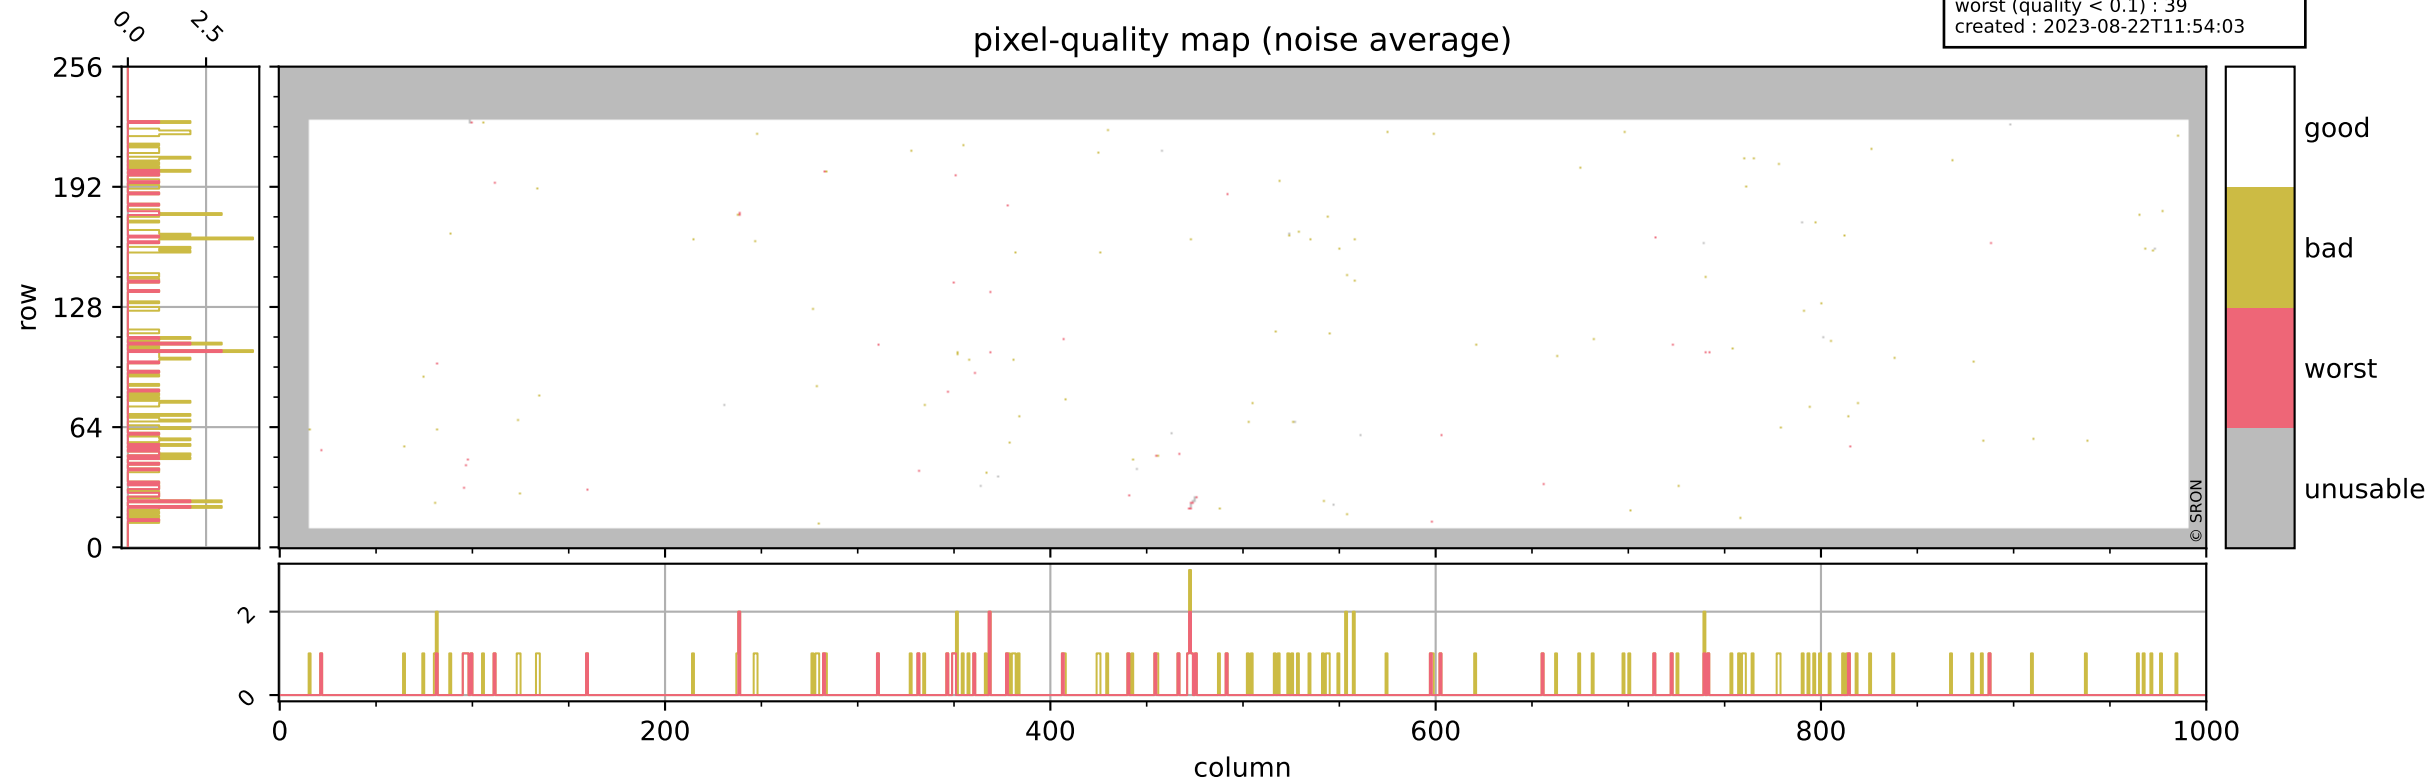

Tropomi SWIR pixel quality (beta nominal)

orbits : 19 in [5797, 5842]
coverage : 2018-11-26 / 2018-11-29
bad (quality < 0.8) : 1772
worst (quality < 0.1) : 225
created : 2023-08-22T11:54:03

pixel-quality map

Tropomi SWIR pixel quality (beta nominal)

orbits : 19 in [5797, 5842]
coverage : 2018-11-26 / 2018-11-29
bad (quality < 0.8) : 295
worst (quality < 0.1) : 116
created : 2023-08-22T11:54:03

Tropomi SWIR pixel quality (beta nominal)

orbits : 19 in [5797, 5842]
coverage : 2018-11-26 / 2018-11-29
bad (quality < 0.8) : 130
worst (quality < 0.1) : 39
created : 2023-08-22T11:54:03

Tropomi SWIR pixel quality (beta nominal)

orbits : 19 in [5797, 5842]
coverage : 2018-11-26 / 2018-11-29
bad (quality < 0.8) : 454
worst (quality < 0.1) : 60
created : 2023-08-22T11:54:03

Tropomi SWIR pixel quality (beta nominal)

orbits : 19 in [5797, 5842]
coverage : 2018-11-26 / 2018-11-29
created : 2023-08-22T11:54:04

Histograms of pixel-quality

Tropomi SWIR pixel quality (beta nominal) ground-tracks of Sentinel-5P