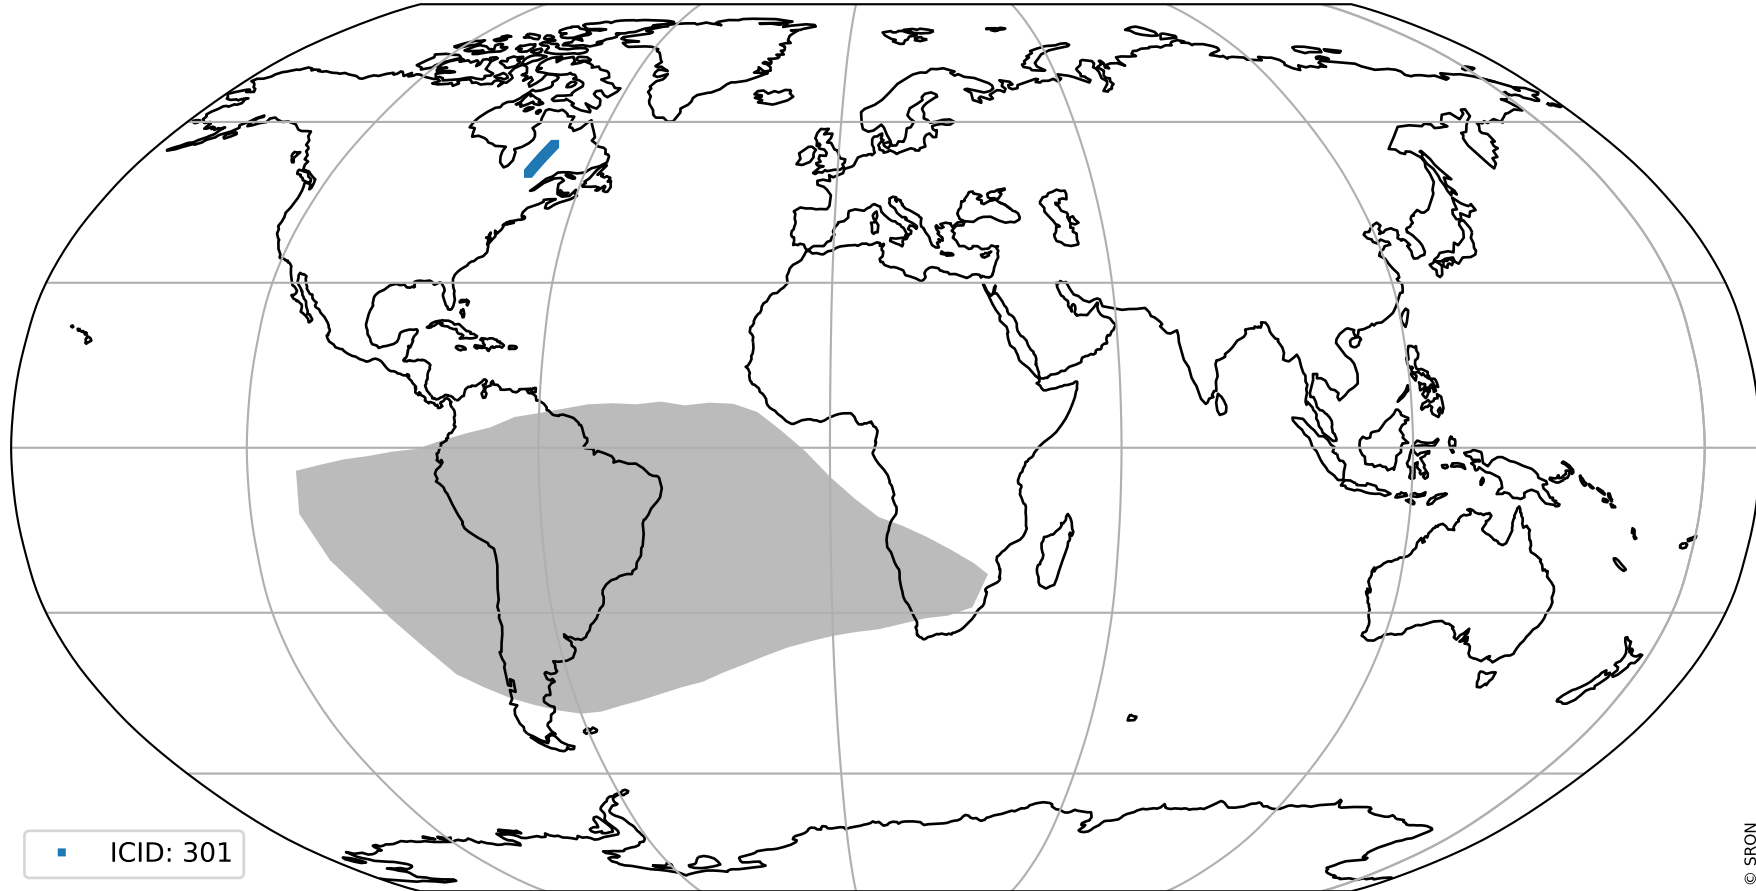

Tropomi SWIR pixel quality (beta nominal)

orbits : 19 in [5797, 5842]
coverage : 2018-11-26 / 2018-11-29
created : 2023-08-22T11:54:04

Histograms of pixel-quality

Tropomi SWIR pixel quality (beta nominal) ground-tracks of Sentinel-5P

orbits : 19 in [5797, 5842]
coverage : 2018-11-26 / 2018-11-29
created : 2023-08-22T11:54:04

■ ICID: 301

Tropomi SWIR pixel quality (beta nominal)

orbits : [1867, 5842]
coverage : 2018-02-20 / 2018-11-29
created : 2023-08-22T11:54:05