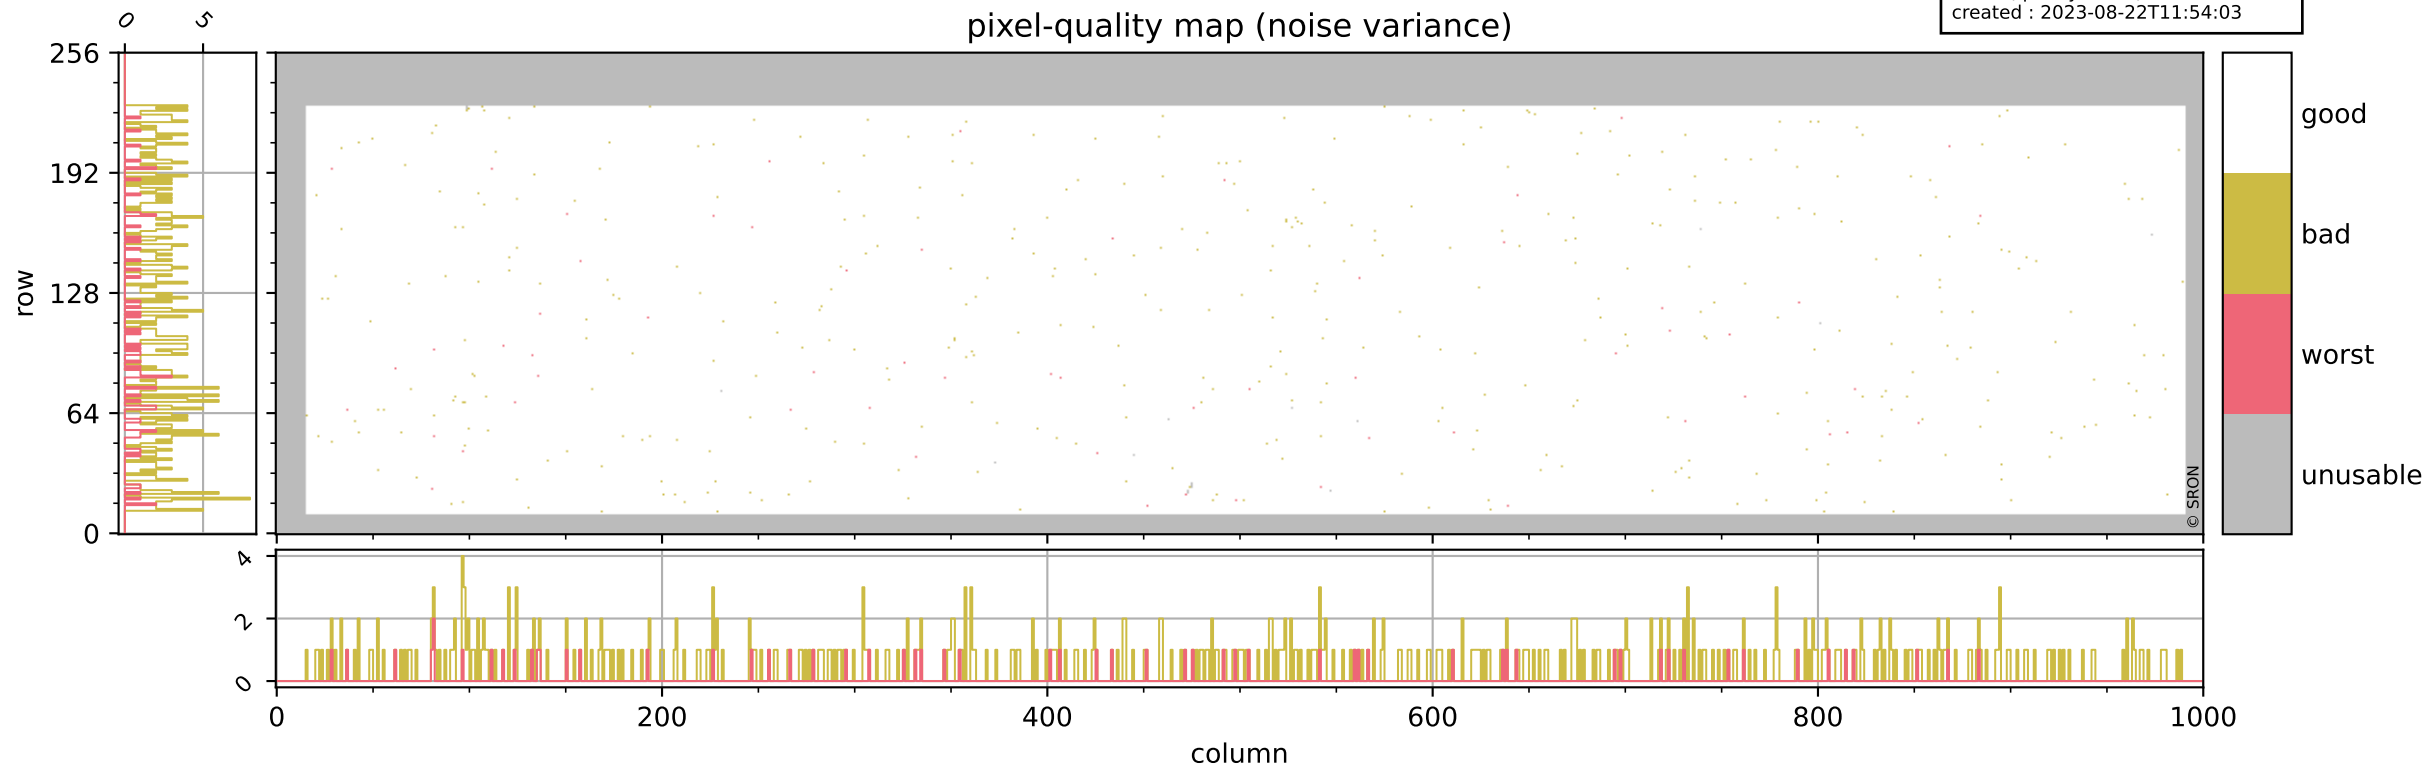

Tropomi SWIR pixel quality (beta nominal)

orbits : 19 in [5797, 5842]
coverage : 2018-11-26 / 2018-11-29
bad (quality < 0.8) : 1772
worst (quality < 0.1) : 225
created : 2023-08-22T11:54:03

pixel-quality map

Tropomi SWIR pixel quality (beta nominal)

orbits : 19 in [5797, 5842]
coverage : 2018-11-26 / 2018-11-29
bad (quality < 0.8) : 295
worst (quality < 0.1) : 116
created : 2023-08-22T11:54:03

Tropomi SWIR pixel quality (beta nominal)

orbits : 19 in [5797, 5842]
coverage : 2018-11-26 / 2018-11-29
bad (quality < 0.8) : 130
worst (quality < 0.1) : 39
created : 2023-08-22T11:54:03

Tropomi SWIR pixel quality (beta nominal)

orbits : 19 in [5797, 5842]
coverage : 2018-11-26 / 2018-11-29
bad (quality < 0.8) : 454
worst (quality < 0.1) : 60
created : 2023-08-22T11:54:03

Tropomi SWIR pixel quality (beta nominal)

orbits : 19 in [5797, 5842]
coverage : 2018-11-26 / 2018-11-29
to good : 867
good to bad : 325
to worst : 42
created : 2023-08-22T11:54:04

total quality compared with SWIR pixel-quality CKD