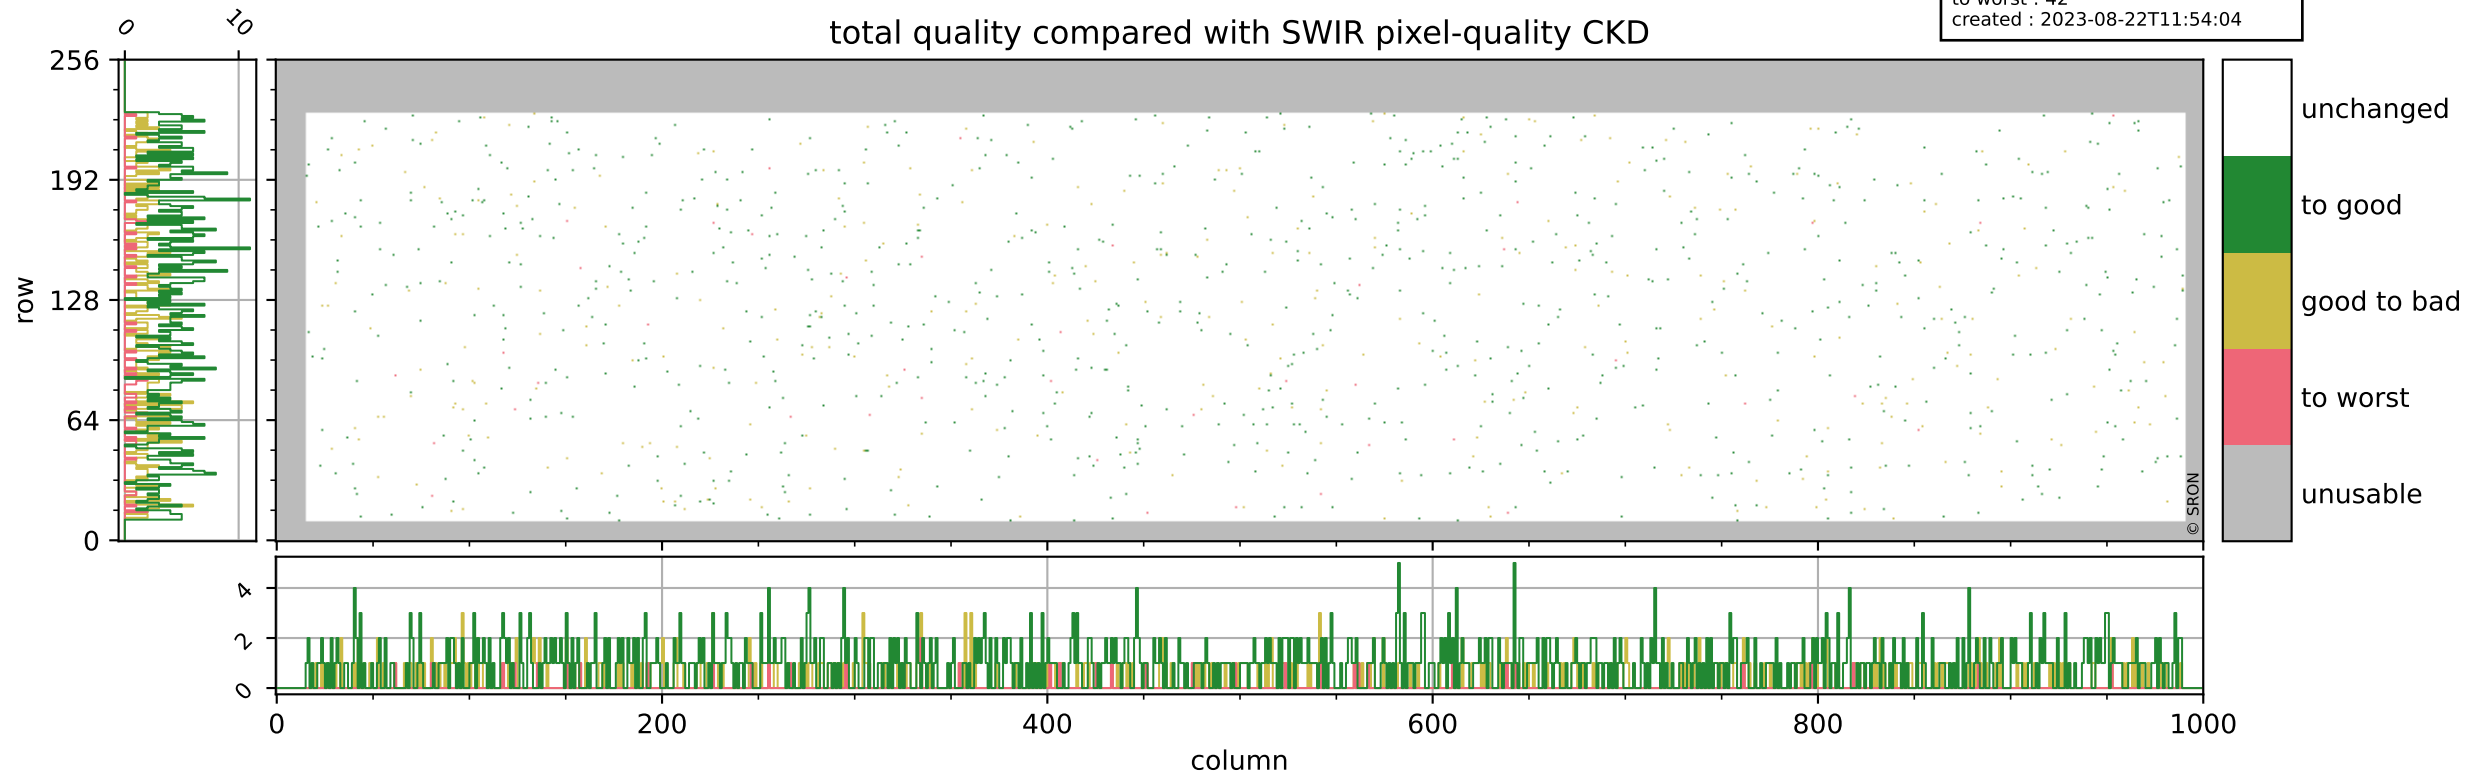

Tropomi SWIR pixel quality (beta nominal)

orbits : 19 in [5797, 5842]
coverage : 2018-11-26 / 2018-11-29
bad (quality < 0.8) : 295
worst (quality < 0.1) : 116
created : 2023-08-22T11:54:03

Tropomi SWIR pixel quality (beta nominal)

orbits : 19 in [5797, 5842]
coverage : 2018-11-26 / 2018-11-29
bad (quality < 0.8) : 130
worst (quality < 0.1) : 39
created : 2023-08-22T11:54:03

Tropomi SWIR pixel quality (beta nominal)

orbits : 19 in [5797, 5842]
coverage : 2018-11-26 / 2018-11-29
bad (quality < 0.8) : 454
worst (quality < 0.1) : 60
created : 2023-08-22T11:54:03

Tropomi SWIR pixel quality (beta nominal)

orbits : 19 in [5797, 5842]
coverage : 2018-11-26 / 2018-11-29
to good : 867
good to bad : 325
to worst : 42
created : 2023-08-22T11:54:04

total quality compared with SWIR pixel-quality CKD

Tropomi SWIR pixel quality (beta nominal)

orbits : 19 in [5797, 5842]
coverage : 2018-11-26 / 2018-11-29
created : 2023-08-22T11:54:04

Histograms of pixel-quality

Tropomi SWIR pixel quality (beta nominal) ground-tracks of Sentinel-5P