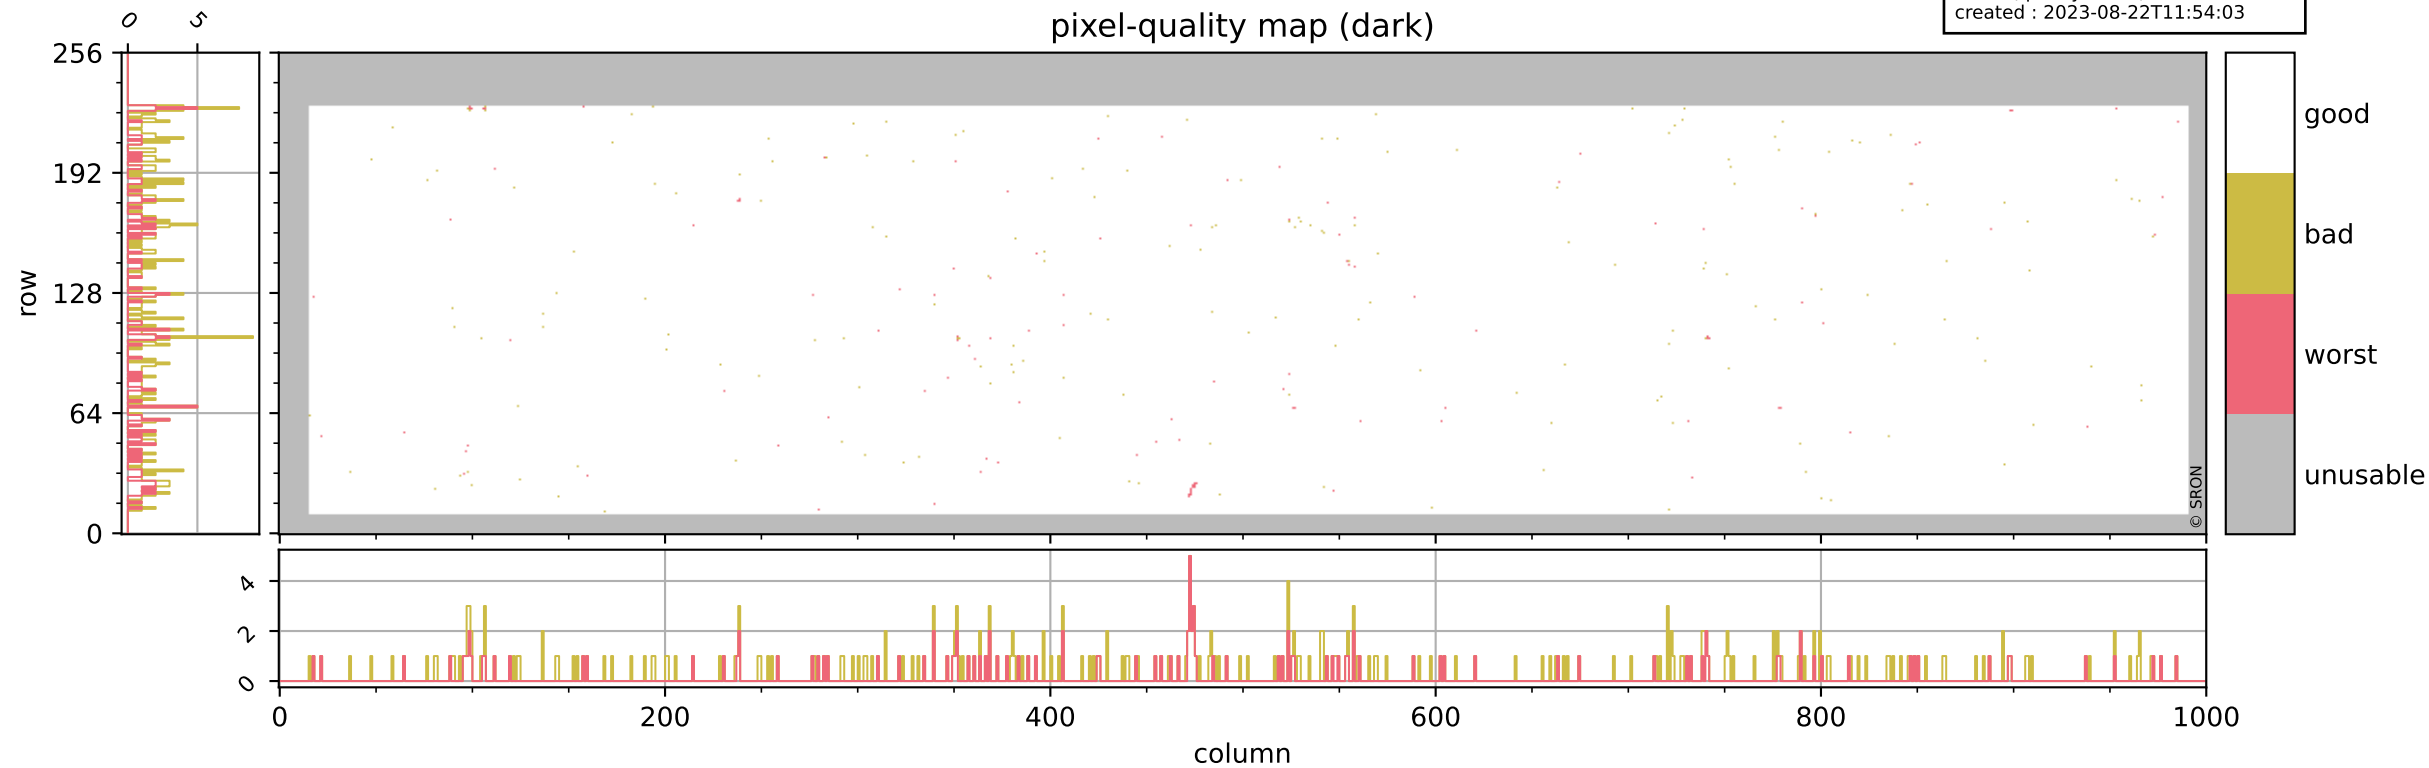

Tropomi SWIR pixel quality (beta nominal)

orbits : 19 in [5797, 5842]
coverage : 2018-11-26 / 2018-11-29
bad (quality < 0.8) : 1772
worst (quality < 0.1) : 225
created : 2023-08-22T11:54:03

pixel-quality map

Tropomi SWIR pixel quality (beta nominal)

orbits : 19 in [5797, 5842]
coverage : 2018-11-26 / 2018-11-29
bad (quality < 0.8) : 295
worst (quality < 0.1) : 116
created : 2023-08-22T11:54:03

Tropomi SWIR pixel quality (beta nominal)

orbits : 19 in [5797, 5842]
coverage : 2018-11-26 / 2018-11-29
bad (quality < 0.8) : 130
worst (quality < 0.1) : 39
created : 2023-08-22T11:54:03

Tropomi SWIR pixel quality (beta nominal)

orbits : 19 in [5797, 5842]
coverage : 2018-11-26 / 2018-11-29
bad (quality < 0.8) : 454
worst (quality < 0.1) : 60
created : 2023-08-22T11:54:03

Tropomi SWIR pixel quality (beta nominal)

orbits : 19 in [5797, 5842]
coverage : 2018-11-26 / 2018-11-29
to good : 867
good to bad : 325
to worst : 42
created : 2023-08-22T11:54:04

total quality compared with SWIR pixel-quality CKD