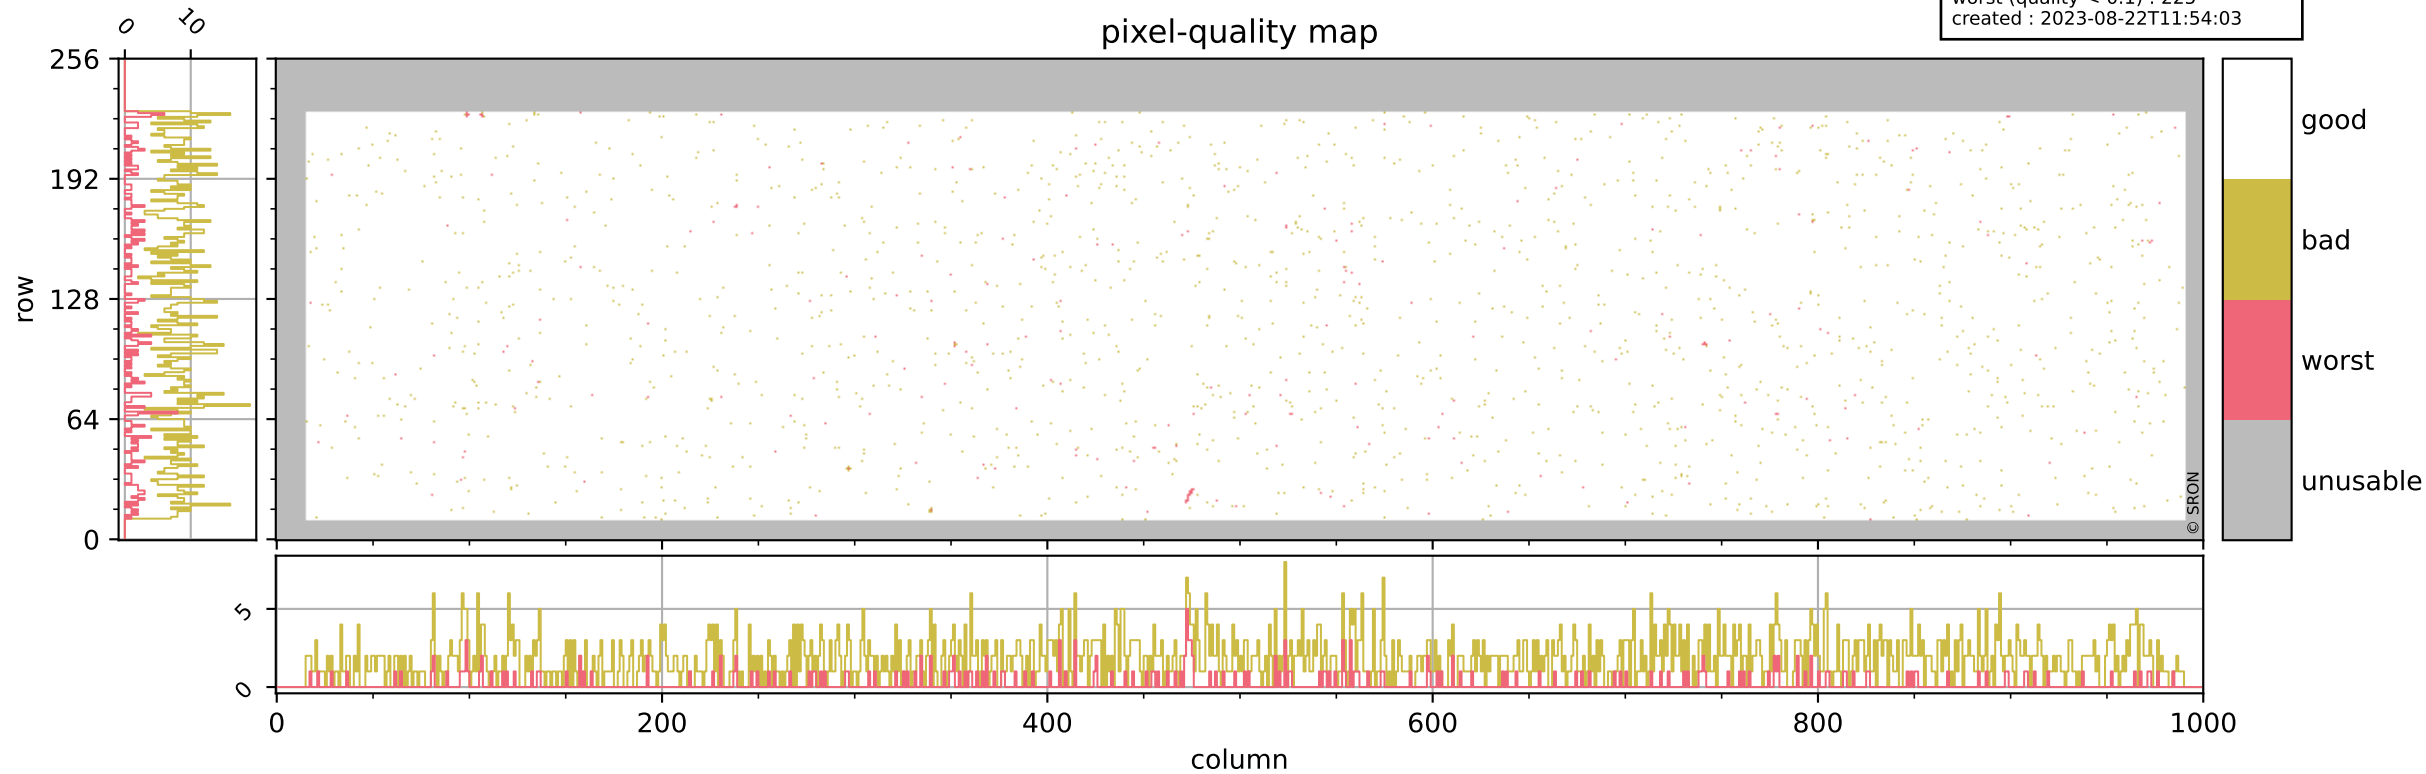

Tropomi SWIR pixel quality (beta nominal)

orbits : 19 in [5797, 5842]
coverage : 2018-11-26 / 2018-11-29
bad (quality < 0.8) : 1772
worst (quality < 0.1) : 225
created : 2023-08-22T11:54:03

pixel-quality map

Tropomi SWIR pixel quality (beta nominal)

orbits : 19 in [5797, 5842]
coverage : 2018-11-26 / 2018-11-29
bad (quality < 0.8) : 295
worst (quality < 0.1) : 116
created : 2023-08-22T11:54:03

Tropomi SWIR pixel quality (beta nominal)

orbits : 19 in [5797, 5842]
coverage : 2018-11-26 / 2018-11-29
bad (quality < 0.8) : 130
worst (quality < 0.1) : 39
created : 2023-08-22T11:54:03

Tropomi SWIR pixel quality (beta nominal)

orbits : 19 in [5797, 5842]
coverage : 2018-11-26 / 2018-11-29
bad (quality < 0.8) : 454
worst (quality < 0.1) : 60
created : 2023-08-22T11:54:03

Tropomi SWIR pixel quality (beta nominal)

orbits : 19 in [5797, 5842]
coverage : 2018-11-26 / 2018-11-29
to good : 867
good to bad : 325
to worst : 42
created : 2023-08-22T11:54:04

total quality compared with SWIR pixel-quality CKD