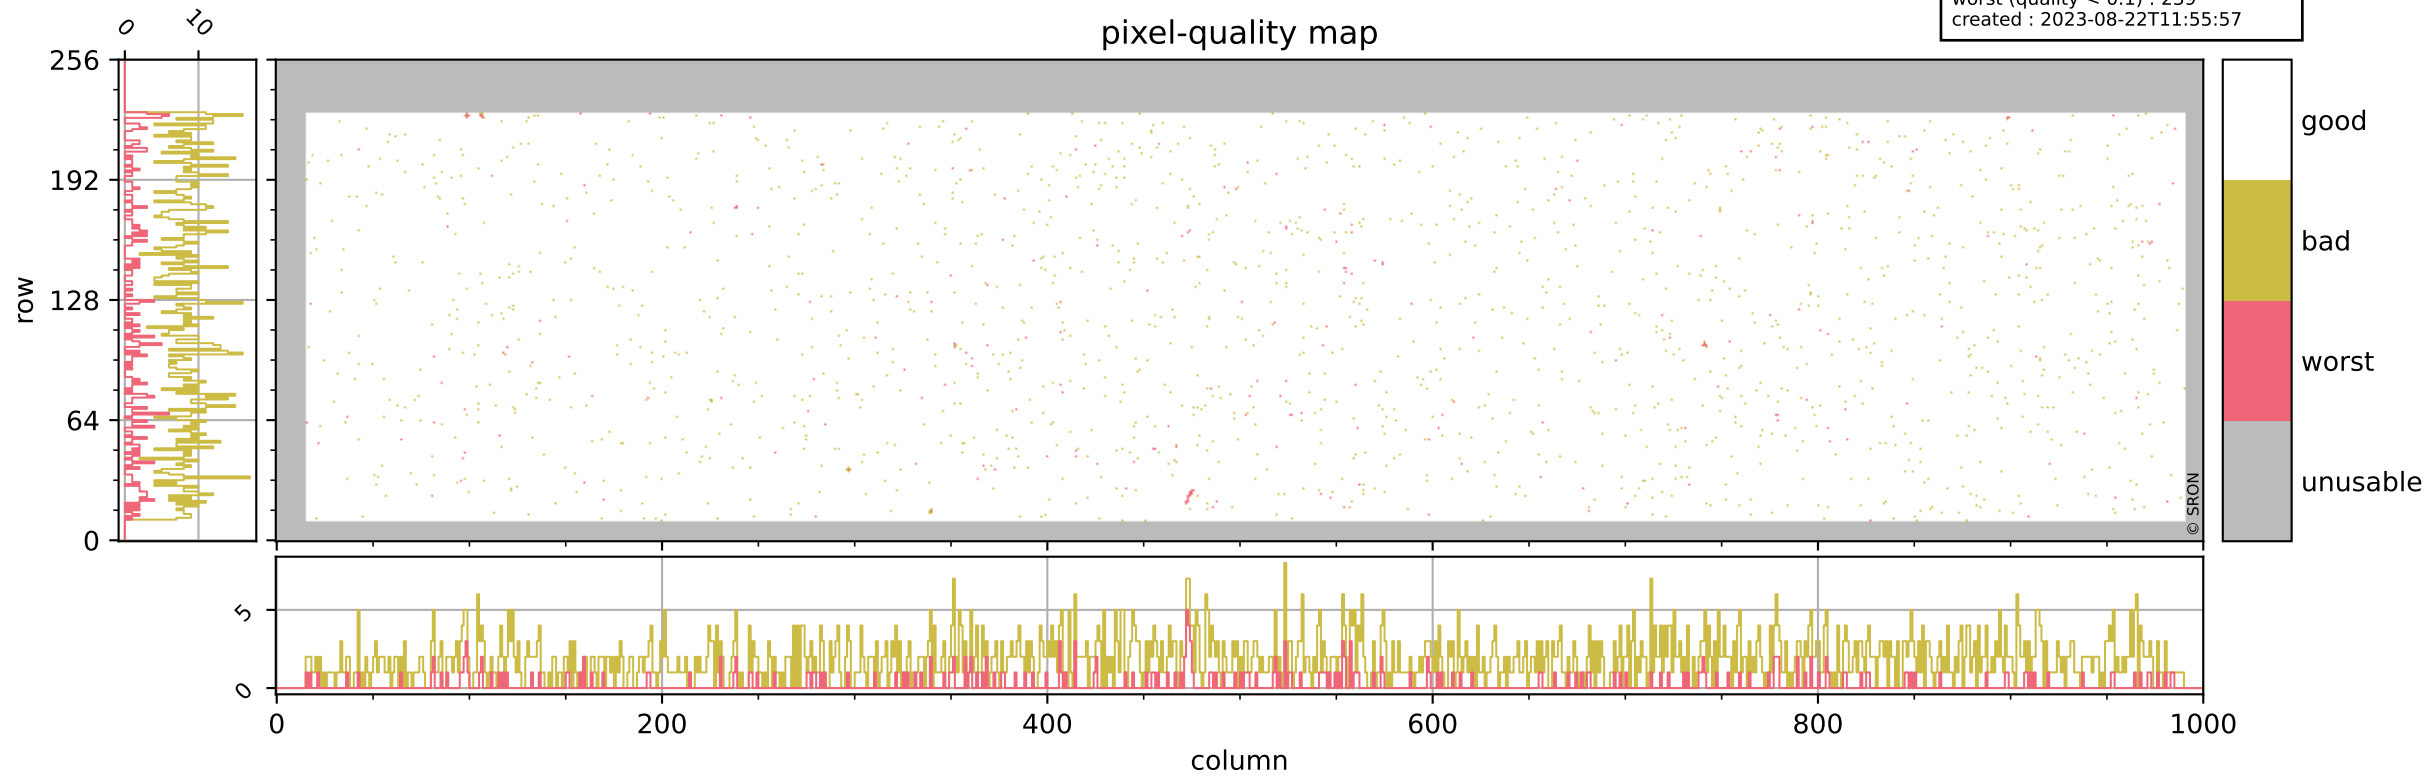

Tropomi SWIR pixel quality (beta nominal)

orbits : 18 in [7777, 7822]
coverage : 2019-04-14 / 2019-04-17
bad (quality < 0.8) : 1836
worst (quality < 0.1) : 239
created : 2023-08-22T11:55:57

pixel-quality map

Tropomi SWIR pixel quality (beta nominal)

orbits : 18 in [7777, 7822]
coverage : 2019-04-14 / 2019-04-17
bad (quality < 0.8) : 295
worst (quality < 0.1) : 120
created : 2023-08-22T11:55:57

Tropomi SWIR pixel quality (beta nominal)

orbits : 18 in [7777, 7822]
coverage : 2019-04-14 / 2019-04-17
bad (quality < 0.8) : 134
worst (quality < 0.1) : 42
created : 2023-08-22T11:55:57

Tropomi SWIR pixel quality (beta nominal)

orbits : 18 in [7777, 7822]
coverage : 2019-04-14 / 2019-04-17
bad (quality < 0.8) : 537
worst (quality < 0.1) : 72
created : 2023-08-22T11:55:58

Tropomi SWIR pixel quality (beta nominal)

orbits : 18 in [7777, 7822]
coverage : 2019-04-14 / 2019-04-17
to good : 871
good to bad : 381
to worst : 54
created : 2023-08-22T11:55:58

total quality compared with SWIR pixel-quality CKD