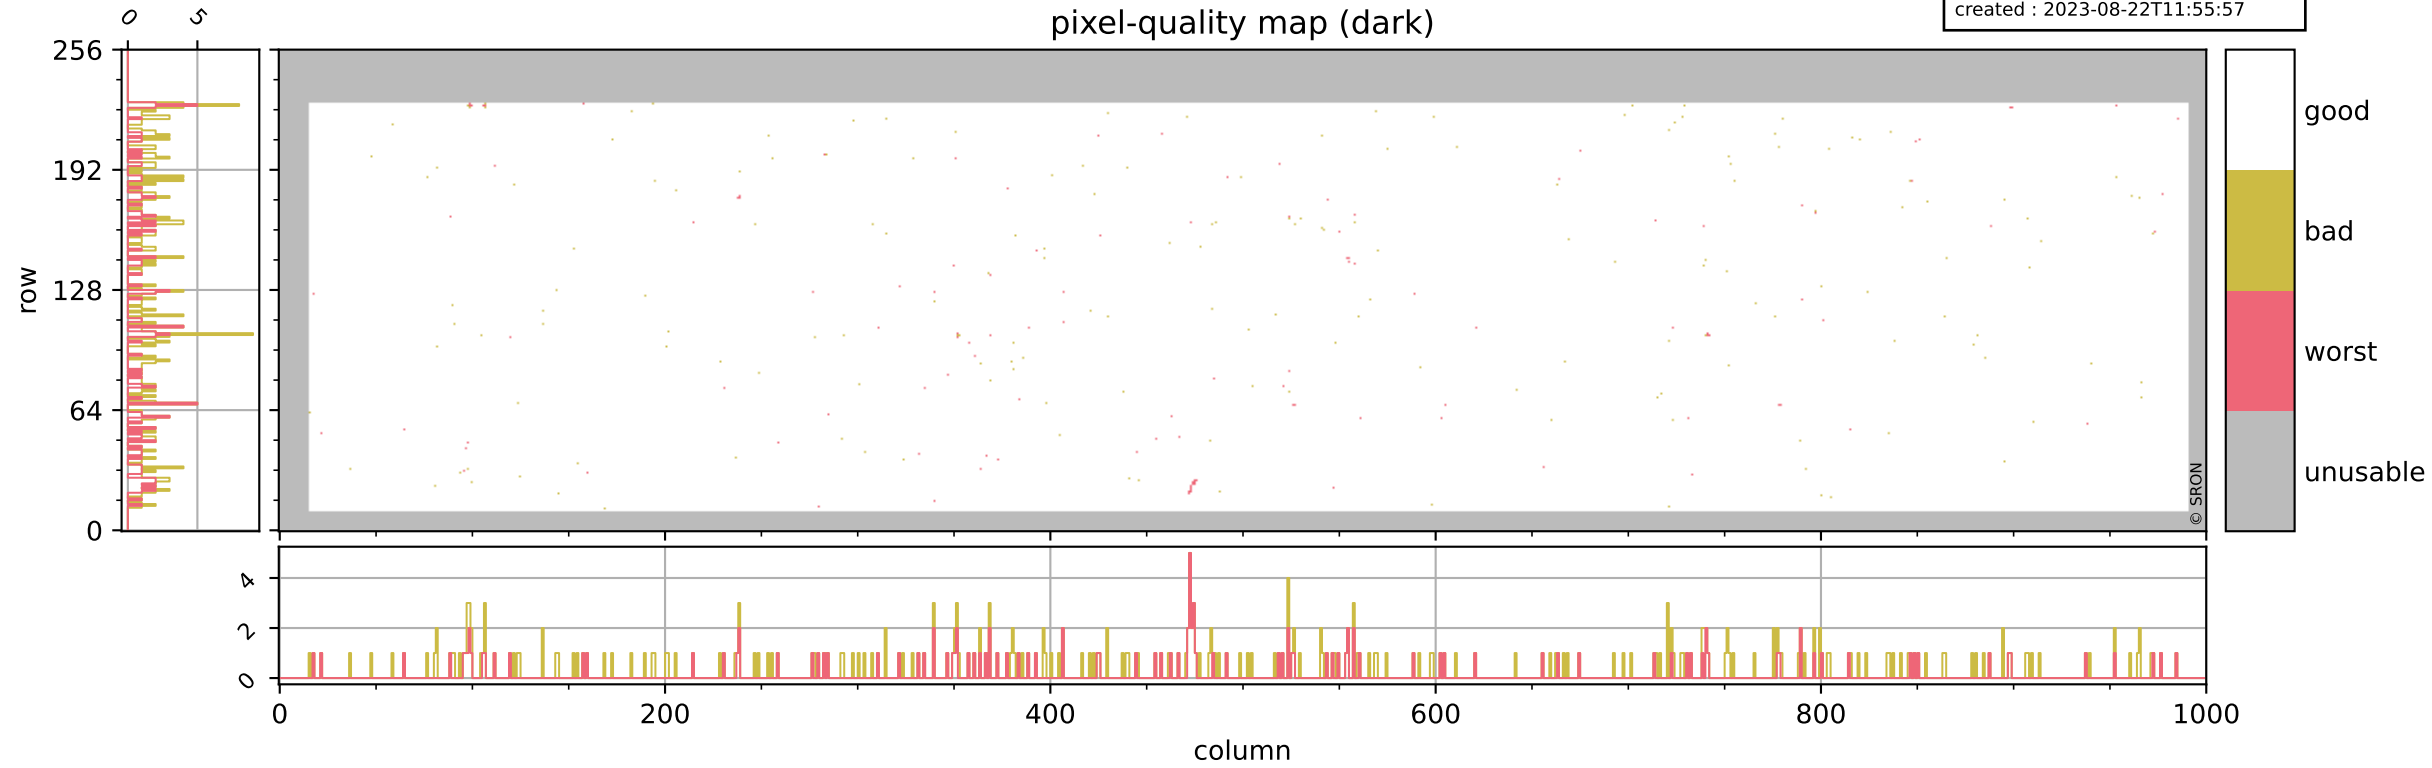

Tropomi SWIR pixel quality (beta nominal)

orbits : 18 in [7777, 7822]
coverage : 2019-04-14 / 2019-04-17
bad (quality < 0.8) : 1836
worst (quality < 0.1) : 239
created : 2023-08-22T11:55:57

pixel-quality map

Tropomi SWIR pixel quality (beta nominal)

orbits : 18 in [7777, 7822]
coverage : 2019-04-14 / 2019-04-17
bad (quality < 0.8) : 295
worst (quality < 0.1) : 120
created : 2023-08-22T11:55:57

Tropomi SWIR pixel quality (beta nominal)

orbits : 18 in [7777, 7822]
coverage : 2019-04-14 / 2019-04-17
bad (quality < 0.8) : 134
worst (quality < 0.1) : 42
created : 2023-08-22T11:55:57

Tropomi SWIR pixel quality (beta nominal)

orbits : 18 in [7777, 7822]
coverage : 2019-04-14 / 2019-04-17
bad (quality < 0.8) : 537
worst (quality < 0.1) : 72
created : 2023-08-22T11:55:58

Tropomi SWIR pixel quality (beta nominal)

orbits : 18 in [7777, 7822]
coverage : 2019-04-14 / 2019-04-17
to good : 871
good to bad : 381
to worst : 54
created : 2023-08-22T11:55:58

total quality compared with SWIR pixel-quality CKD