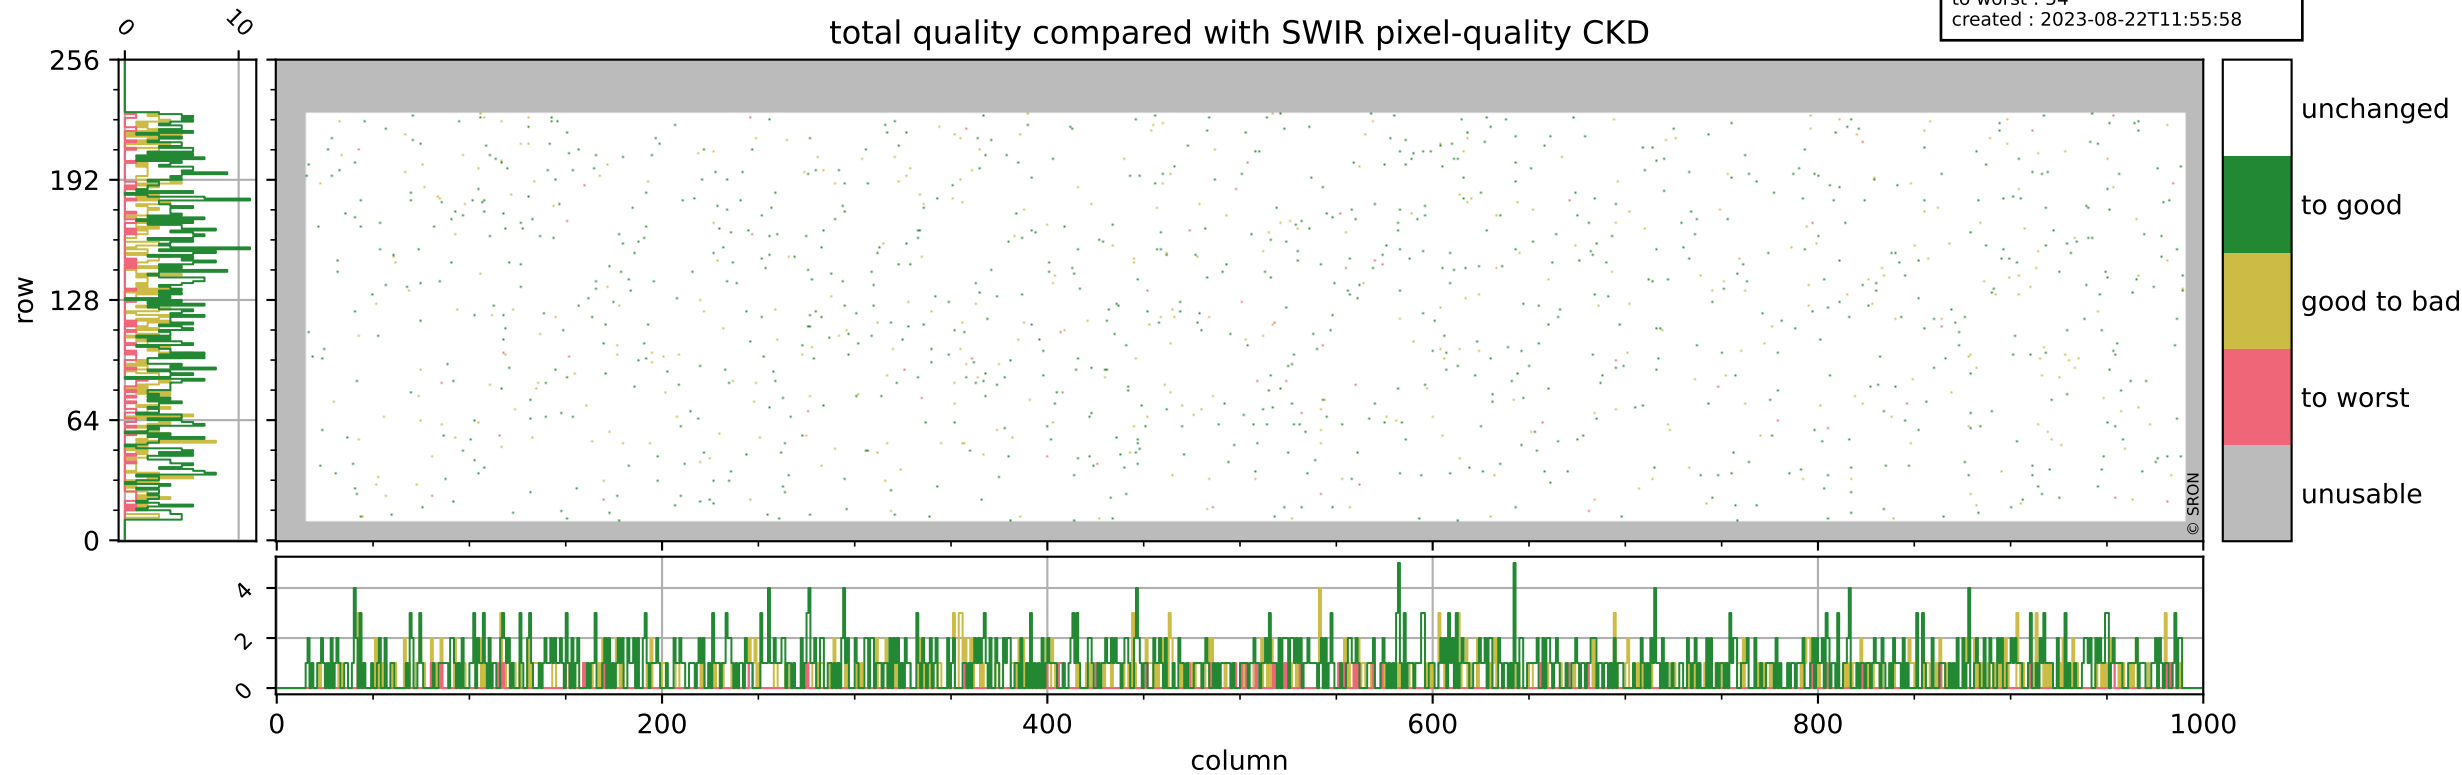

Tropomi SWIR pixel quality (beta nominal)

orbits : 18 in [7777, 7822]
coverage : 2019-04-14 / 2019-04-17
bad (quality < 0.8) : 295
worst (quality < 0.1) : 120
created : 2023-08-22T11:55:57

Tropomi SWIR pixel quality (beta nominal)

orbits : 18 in [7777, 7822]
coverage : 2019-04-14 / 2019-04-17
bad (quality < 0.8) : 134
worst (quality < 0.1) : 42
created : 2023-08-22T11:55:57

Tropomi SWIR pixel quality (beta nominal)

orbits : 18 in [7777, 7822]
coverage : 2019-04-14 / 2019-04-17
bad (quality < 0.8) : 537
worst (quality < 0.1) : 72
created : 2023-08-22T11:55:58

Tropomi SWIR pixel quality (beta nominal)

orbits : 18 in [7777, 7822]
coverage : 2019-04-14 / 2019-04-17
to good : 871
good to bad : 381
to worst : 54
created : 2023-08-22T11:55:58

total quality compared with SWIR pixel-quality CKD

Tropomi SWIR pixel quality (beta nominal)

orbits : 18 in [7777, 7822]
coverage : 2019-04-14 / 2019-04-17
created : 2023-08-22T11:55:58

Histograms of pixel-quality

Tropomi SWIR pixel quality (beta nominal) ground-tracks of Sentinel-5P