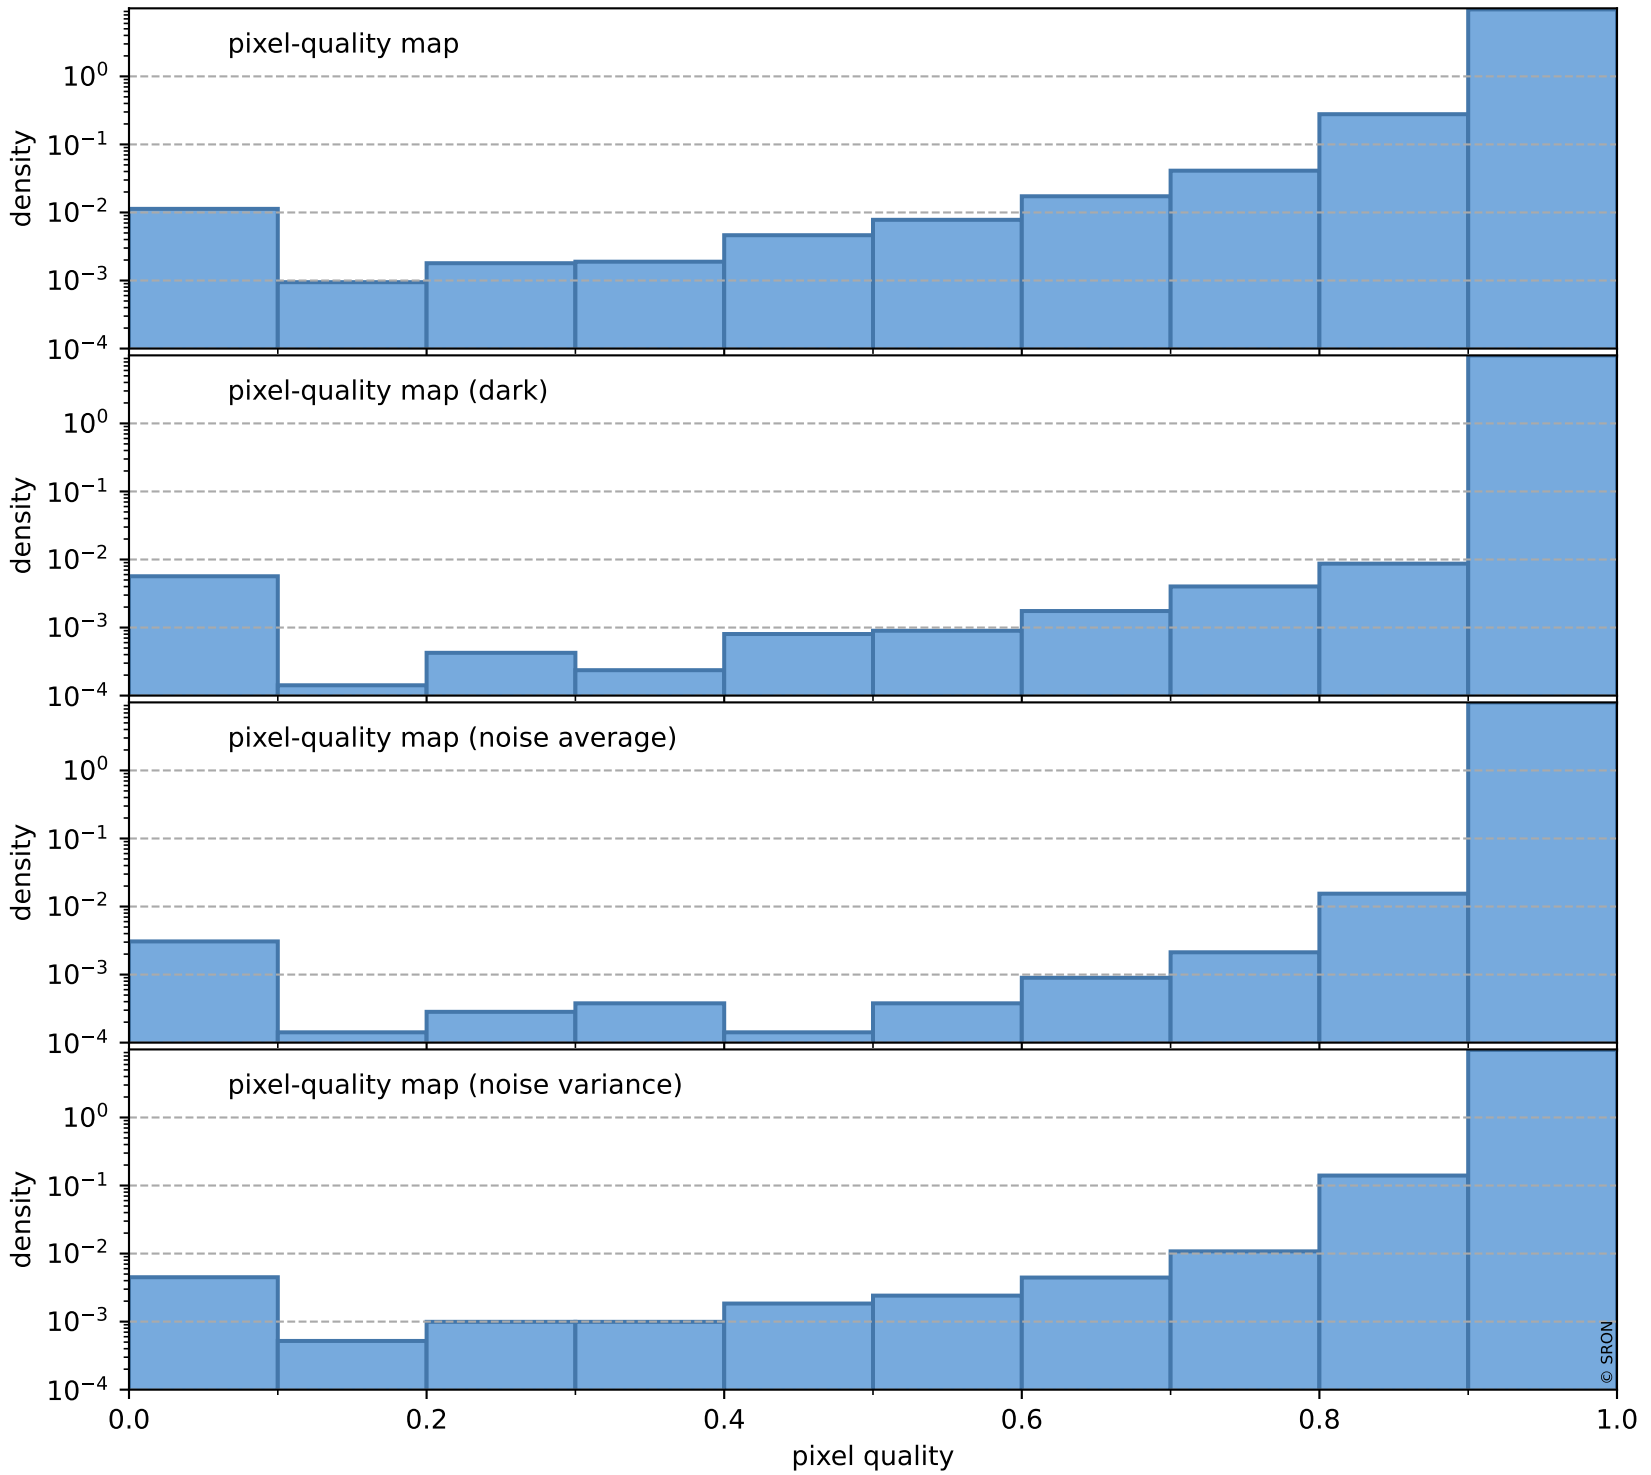

orbits : 18 in [7777, 7822]
coverage : 2019-04-14 / 2019-04-17
bad (quality < 0.8) : 134
worst (quality < 0.1) : 42
created : 2023-08-22T11:55:57

Tropomi SWIR pixel quality (beta nominal)

orbits : 18 in [7777, 7822]
coverage : 2019-04-14 / 2019-04-17
bad (quality < 0.8) : 537
worst (quality < 0.1) : 72
created : 2023-08-22T11:55:58

Tropomi SWIR pixel quality (beta nominal)

orbits : 18 in [7777, 7822]
coverage : 2019-04-14 / 2019-04-17
to good : 871
good to bad : 381
to worst : 54
created : 2023-08-22T11:55:58

total quality compared with SWIR pixel-quality CKD

Tropomi SWIR pixel quality (beta nominal)

orbits : 18 in [7777, 7822]
coverage : 2019-04-14 / 2019-04-17
created : 2023-08-22T11:55:58

Histograms of pixel-quality

Tropomi SWIR pixel quality (beta nominal) ground-tracks of Sentinel-5P