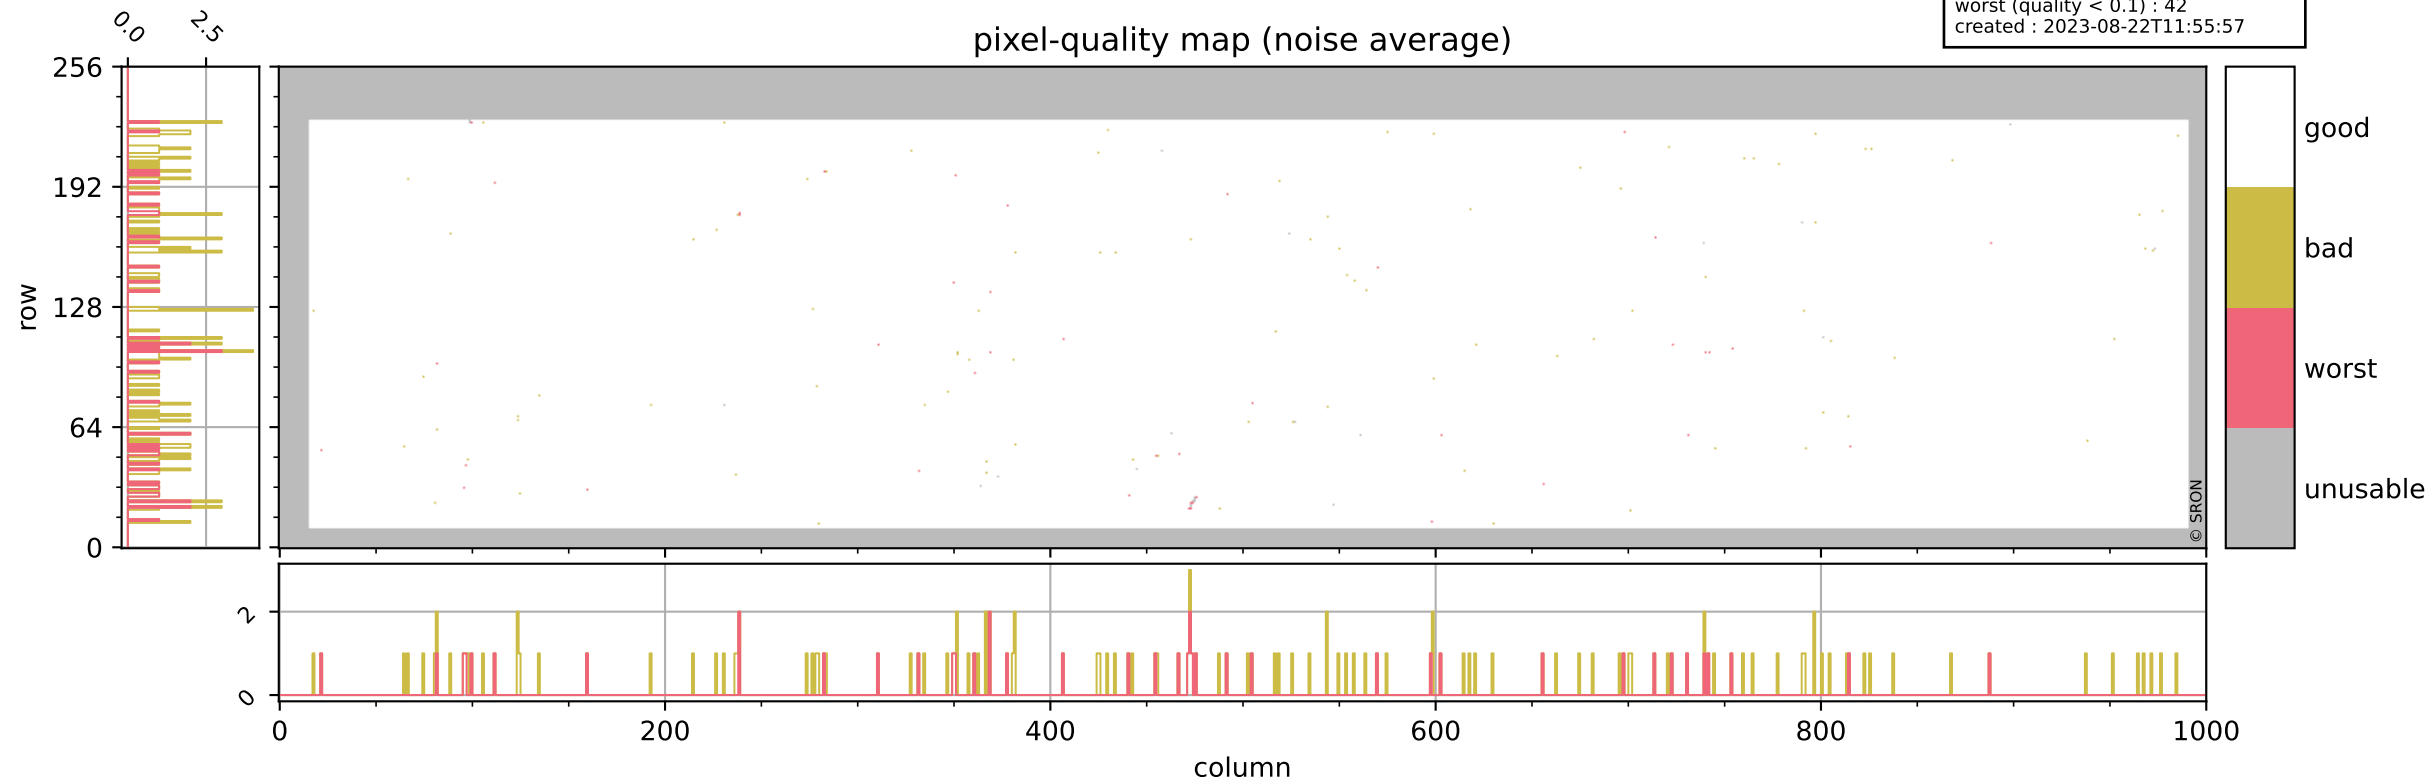

Tropomi SWIR pixel quality (beta nominal)

orbits : 18 in [7777, 7822]
coverage : 2019-04-14 / 2019-04-17
bad (quality < 0.8) : 1836
worst (quality < 0.1) : 239
created : 2023-08-22T11:55:57

pixel-quality map

Tropomi SWIR pixel quality (beta nominal)

orbits : 18 in [7777, 7822]
coverage : 2019-04-14 / 2019-04-17
bad (quality < 0.8) : 295
worst (quality < 0.1) : 120
created : 2023-08-22T11:55:57

Tropomi SWIR pixel quality (beta nominal)

orbits : 18 in [7777, 7822]
coverage : 2019-04-14 / 2019-04-17
bad (quality < 0.8) : 134
worst (quality < 0.1) : 42
created : 2023-08-22T11:55:57

Tropomi SWIR pixel quality (beta nominal)

orbits : 18 in [7777, 7822]
coverage : 2019-04-14 / 2019-04-17
bad (quality < 0.8) : 537
worst (quality < 0.1) : 72
created : 2023-08-22T11:55:58

Tropomi SWIR pixel quality (beta nominal)

orbits : 18 in [7777, 7822]
coverage : 2019-04-14 / 2019-04-17
created : 2023-08-22T11:55:58

Histograms of pixel-quality

Tropomi SWIR pixel quality (beta nominal) ground-tracks of Sentinel-5P