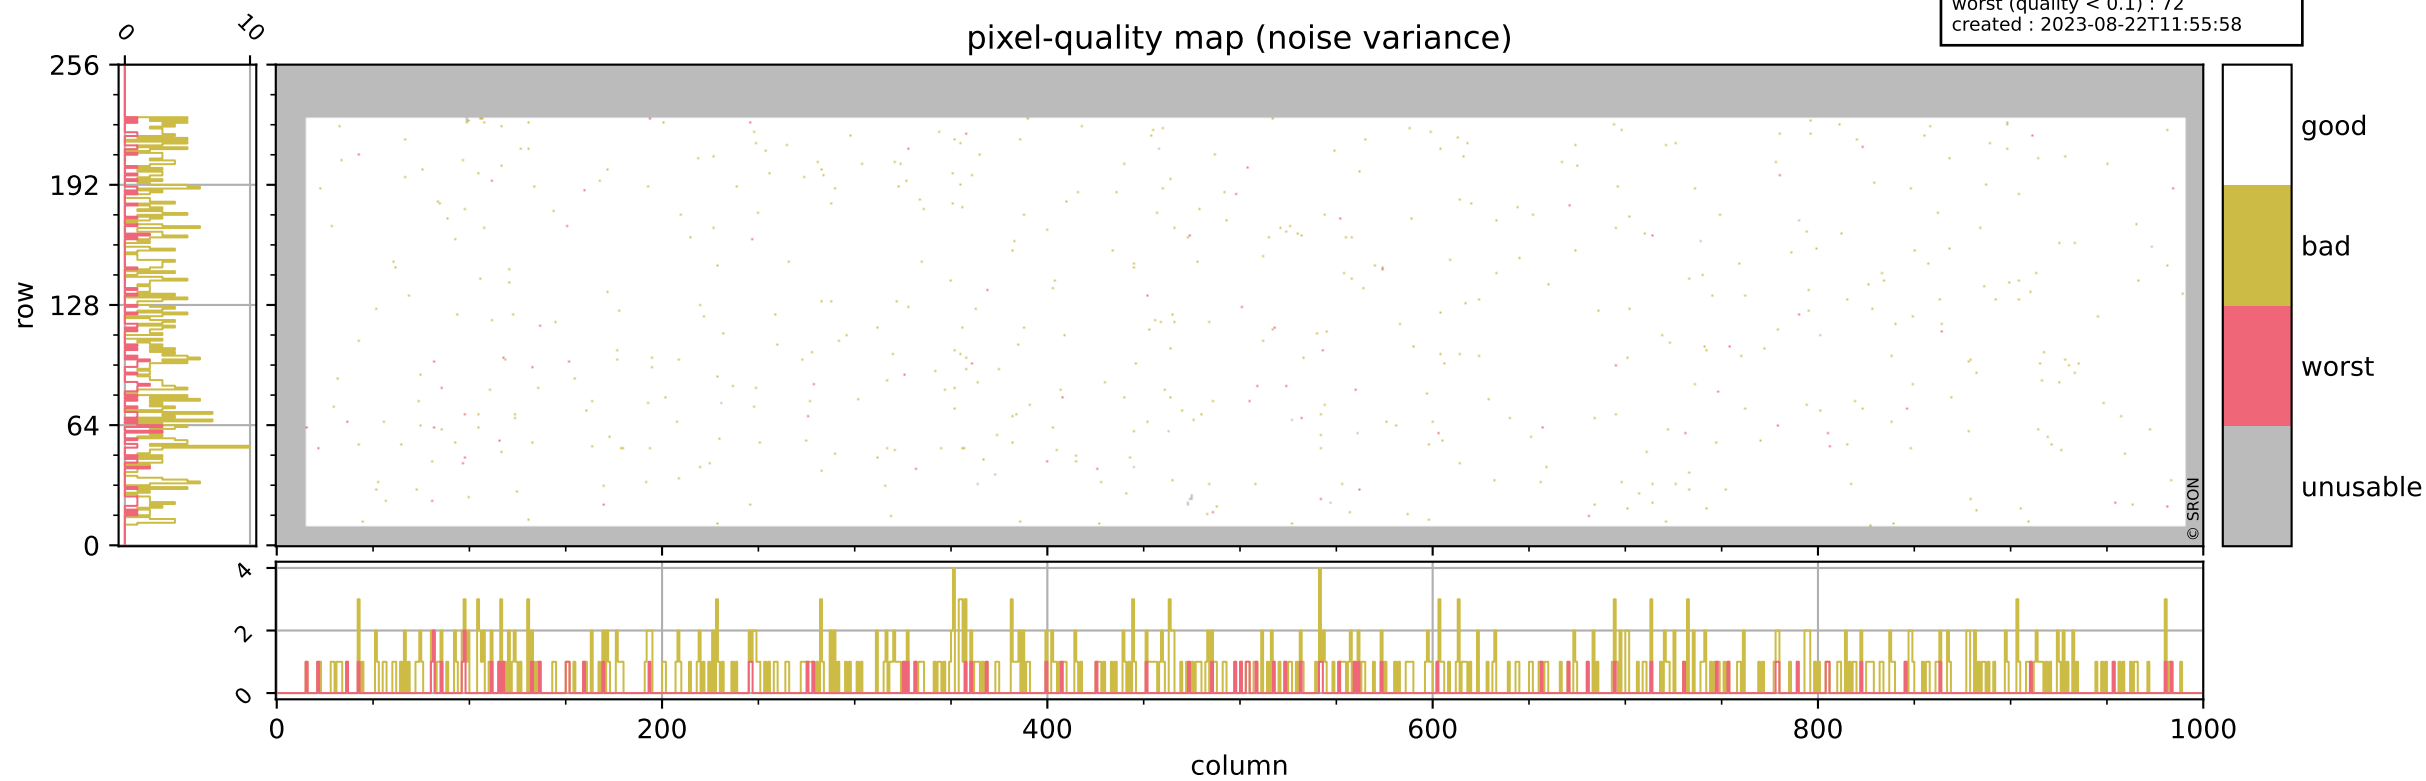

Tropomi SWIR pixel quality (beta nominal)

orbits : 18 in [7777, 7822]
coverage : 2019-04-14 / 2019-04-17
bad (quality < 0.8) : 1836
worst (quality < 0.1) : 239
created : 2023-08-22T11:55:57

pixel-quality map

Tropomi SWIR pixel quality (beta nominal)

orbits : 18 in [7777, 7822]
coverage : 2019-04-14 / 2019-04-17
bad (quality < 0.8) : 295
worst (quality < 0.1) : 120
created : 2023-08-22T11:55:57

Tropomi SWIR pixel quality (beta nominal)

orbits : 18 in [7777, 7822]
coverage : 2019-04-14 / 2019-04-17
bad (quality < 0.8) : 134
worst (quality < 0.1) : 42
created : 2023-08-22T11:55:57

Tropomi SWIR pixel quality (beta nominal)

orbits : 18 in [7777, 7822]
coverage : 2019-04-14 / 2019-04-17
bad (quality < 0.8) : 537
worst (quality < 0.1) : 72
created : 2023-08-22T11:55:58

Tropomi SWIR pixel quality (beta nominal)

orbits : 18 in [7777, 7822]
coverage : 2019-04-14 / 2019-04-17
to good : 871
good to bad : 381
to worst : 54
created : 2023-08-22T11:55:58

total quality compared with SWIR pixel-quality CKD