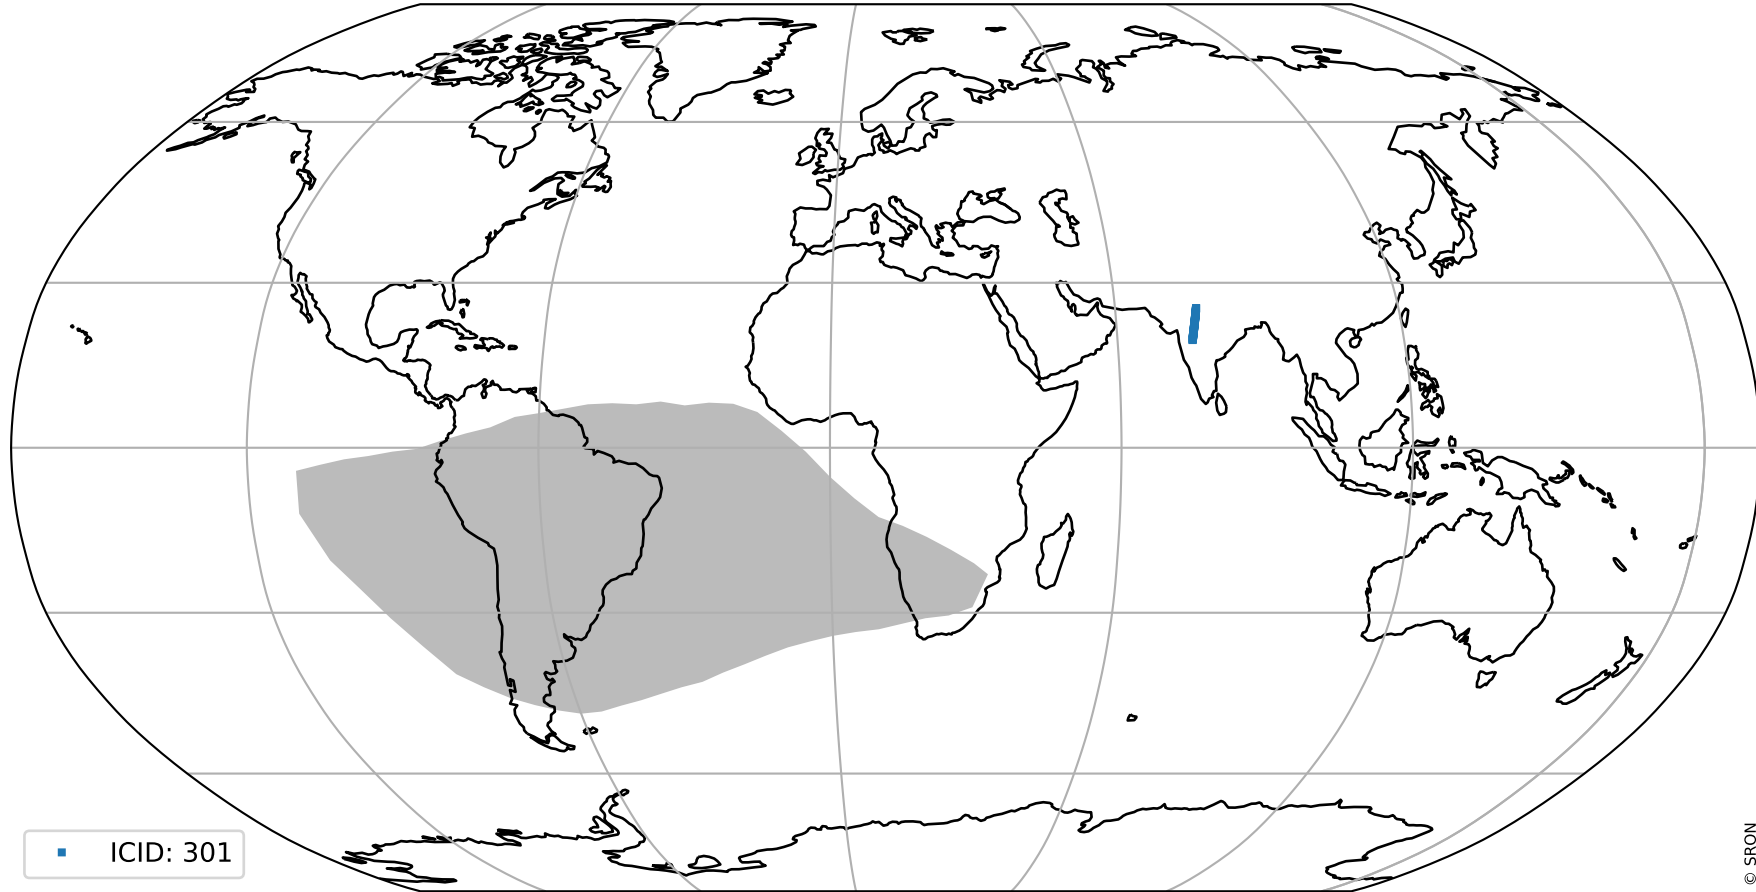

Tropomi SWIR pixel quality (beta nominal)

orbits : 18 in [7777, 7822]
coverage : 2019-04-14 / 2019-04-17
created : 2023-08-22T11:55:58

Histograms of pixel-quality

Tropomi SWIR pixel quality (beta nominal) ground-tracks of Sentinel-5P

orbits : 18 in [7777, 7822]
coverage : 2019-04-14 / 2019-04-17
created : 2023-08-22T11:55:59

■ ICID: 301

Tropomi SWIR pixel quality (beta nominal)

orbits : [1867, 7822]
coverage : 2018-02-20 / 2019-04-17
created : 2023-08-22T11:55:59