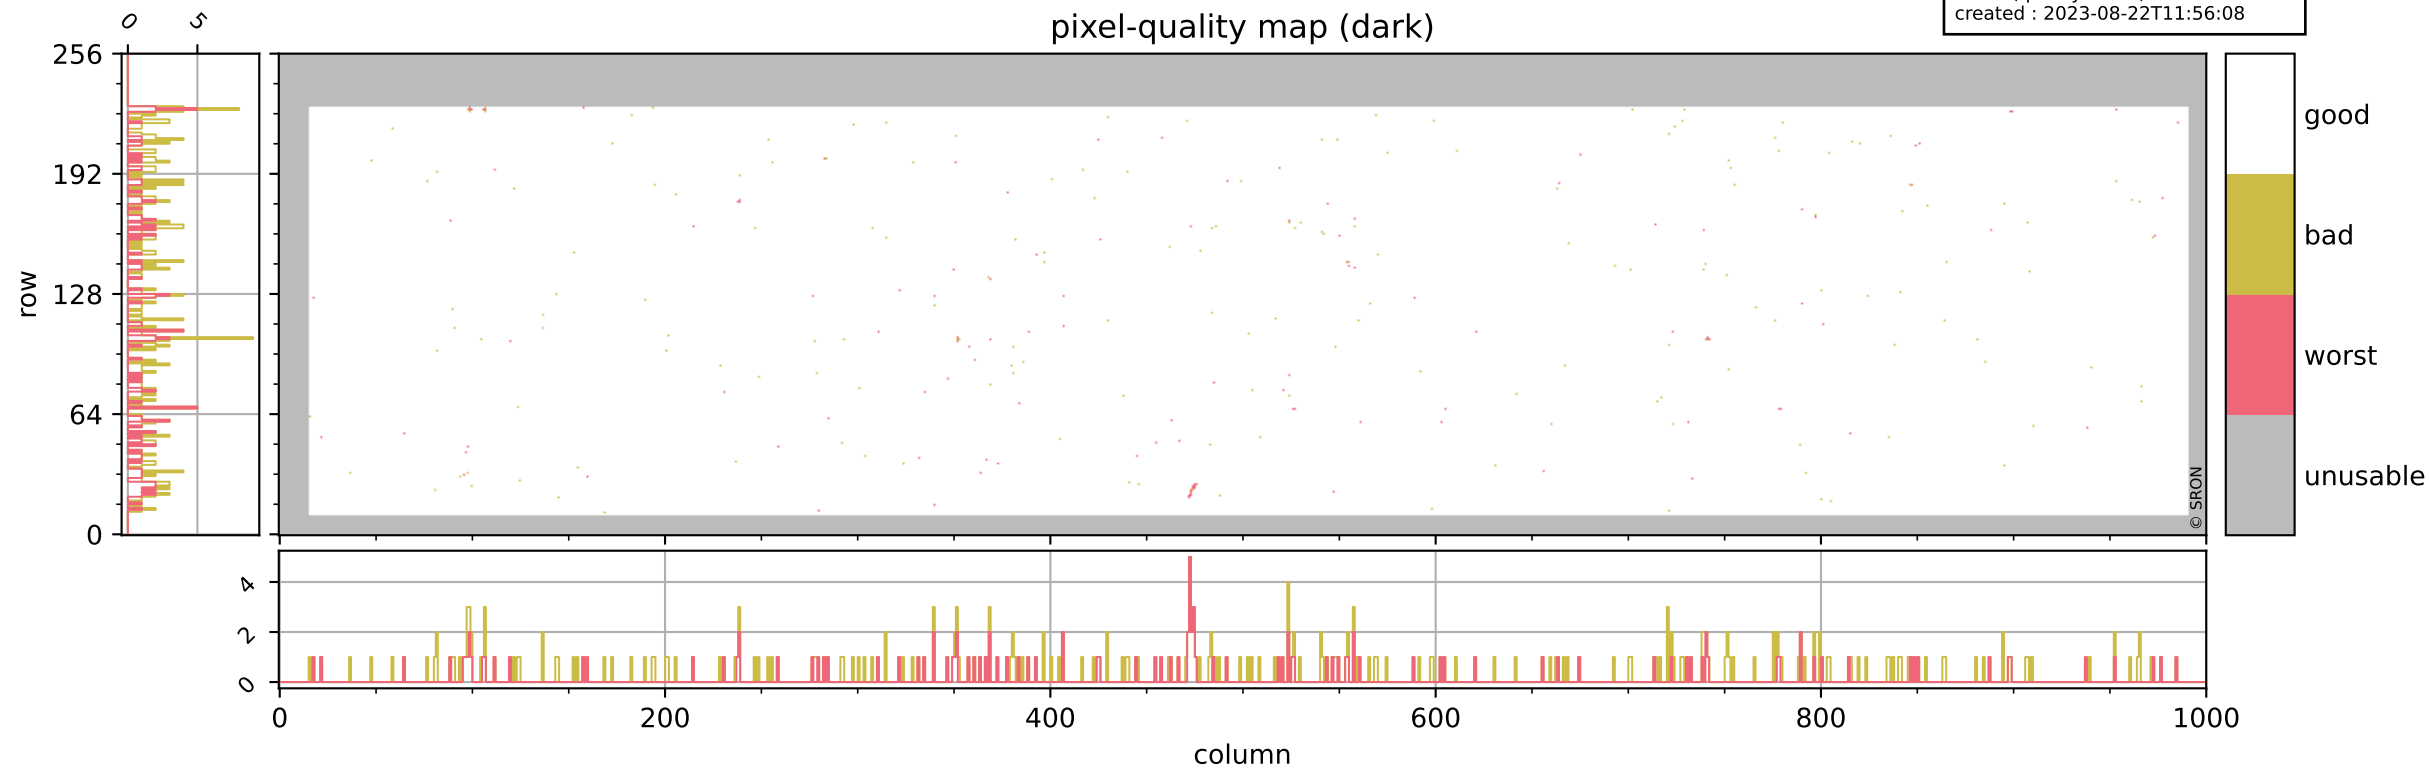

Tropomi SWIR pixel quality (beta nominal)

orbits : 19 in [7957, 8002]
coverage : 2019-04-27 / 2019-04-30
bad (quality < 0.8) : 1850
worst (quality < 0.1) : 240
created : 2023-08-22T11:56:07

pixel-quality map

Tropomi SWIR pixel quality (beta nominal)

orbits : 19 in [7957, 8002]
coverage : 2019-04-27 / 2019-04-30
bad (quality < 0.8) : 296
worst (quality < 0.1) : 119
created : 2023-08-22T11:56:08

Tropomi SWIR pixel quality (beta nominal)

orbits : 19 in [7957, 8002]
coverage : 2019-04-27 / 2019-04-30
bad (quality < 0.8) : 136
worst (quality < 0.1) : 45
created : 2023-08-22T11:56:08

Tropomi SWIR pixel quality (beta nominal)

orbits : 19 in [7957, 8002]
coverage : 2019-04-27 / 2019-04-30
bad (quality < 0.8) : 530
worst (quality < 0.1) : 75
created : 2023-08-22T11:56:08

Tropomi SWIR pixel quality (beta nominal)

orbits : 19 in [7957, 8002]
coverage : 2019-04-27 / 2019-04-30
created : 2023-08-22T11:56:09

Histograms of pixel-quality

Tropomi SWIR pixel quality (beta nominal) ground-tracks of Sentinel-5P