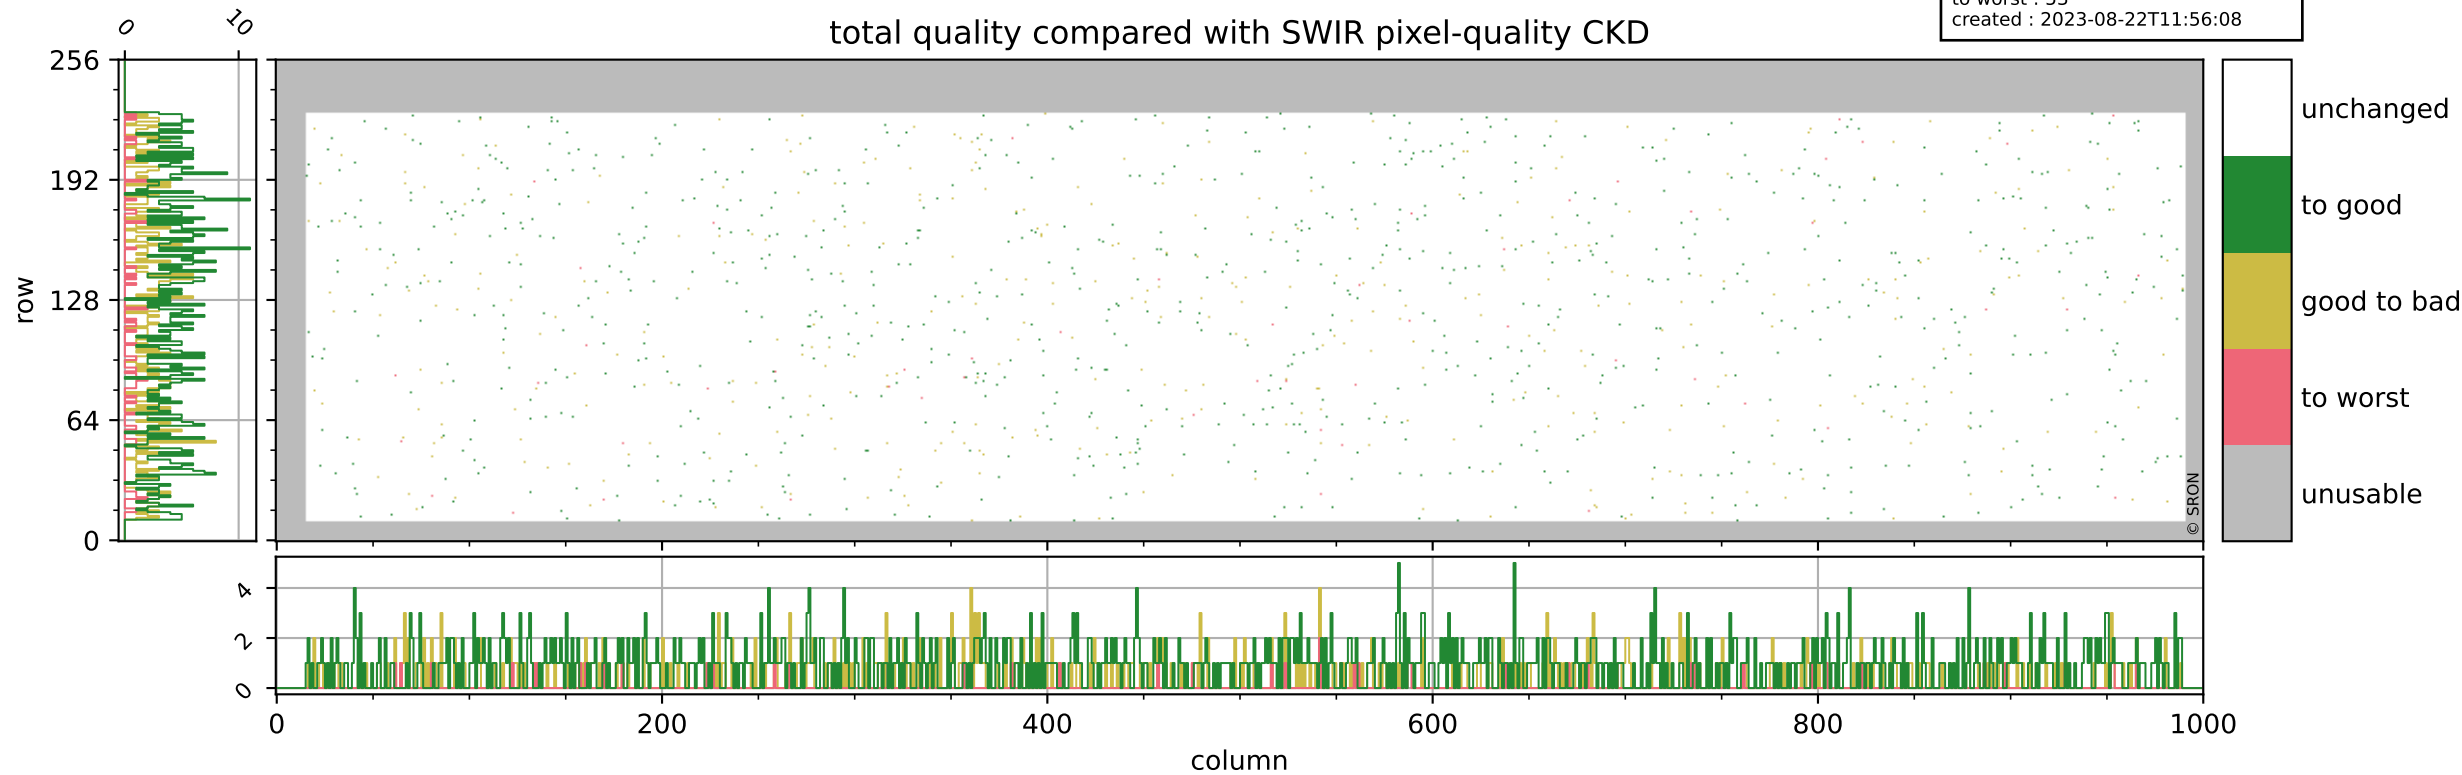

Tropomi SWIR pixel quality (beta nominal)

orbits : 19 in [7957, 8002]
coverage : 2019-04-27 / 2019-04-30
bad (quality < 0.8) : 296
worst (quality < 0.1) : 119
created : 2023-08-22T11:56:08

Tropomi SWIR pixel quality (beta nominal)

orbits : 19 in [7957, 8002]
coverage : 2019-04-27 / 2019-04-30
bad (quality < 0.8) : 136
worst (quality < 0.1) : 45
created : 2023-08-22T11:56:08

Tropomi SWIR pixel quality (beta nominal)

orbits : 19 in [7957, 8002]
coverage : 2019-04-27 / 2019-04-30
bad (quality < 0.8) : 530
worst (quality < 0.1) : 75
created : 2023-08-22T11:56:08

Tropomi SWIR pixel quality (beta nominal)

orbits : 19 in [7957, 8002]
coverage : 2019-04-27 / 2019-04-30
to good : 858
good to bad : 383
to worst : 53
created : 2023-08-22T11:56:08

total quality compared with SWIR pixel-quality CKD

Tropomi SWIR pixel quality (beta nominal)

orbits : 19 in [7957, 8002]
coverage : 2019-04-27 / 2019-04-30
created : 2023-08-22T11:56:09

Histograms of pixel-quality

Tropomi SWIR pixel quality (beta nominal) ground-tracks of Sentinel-5P