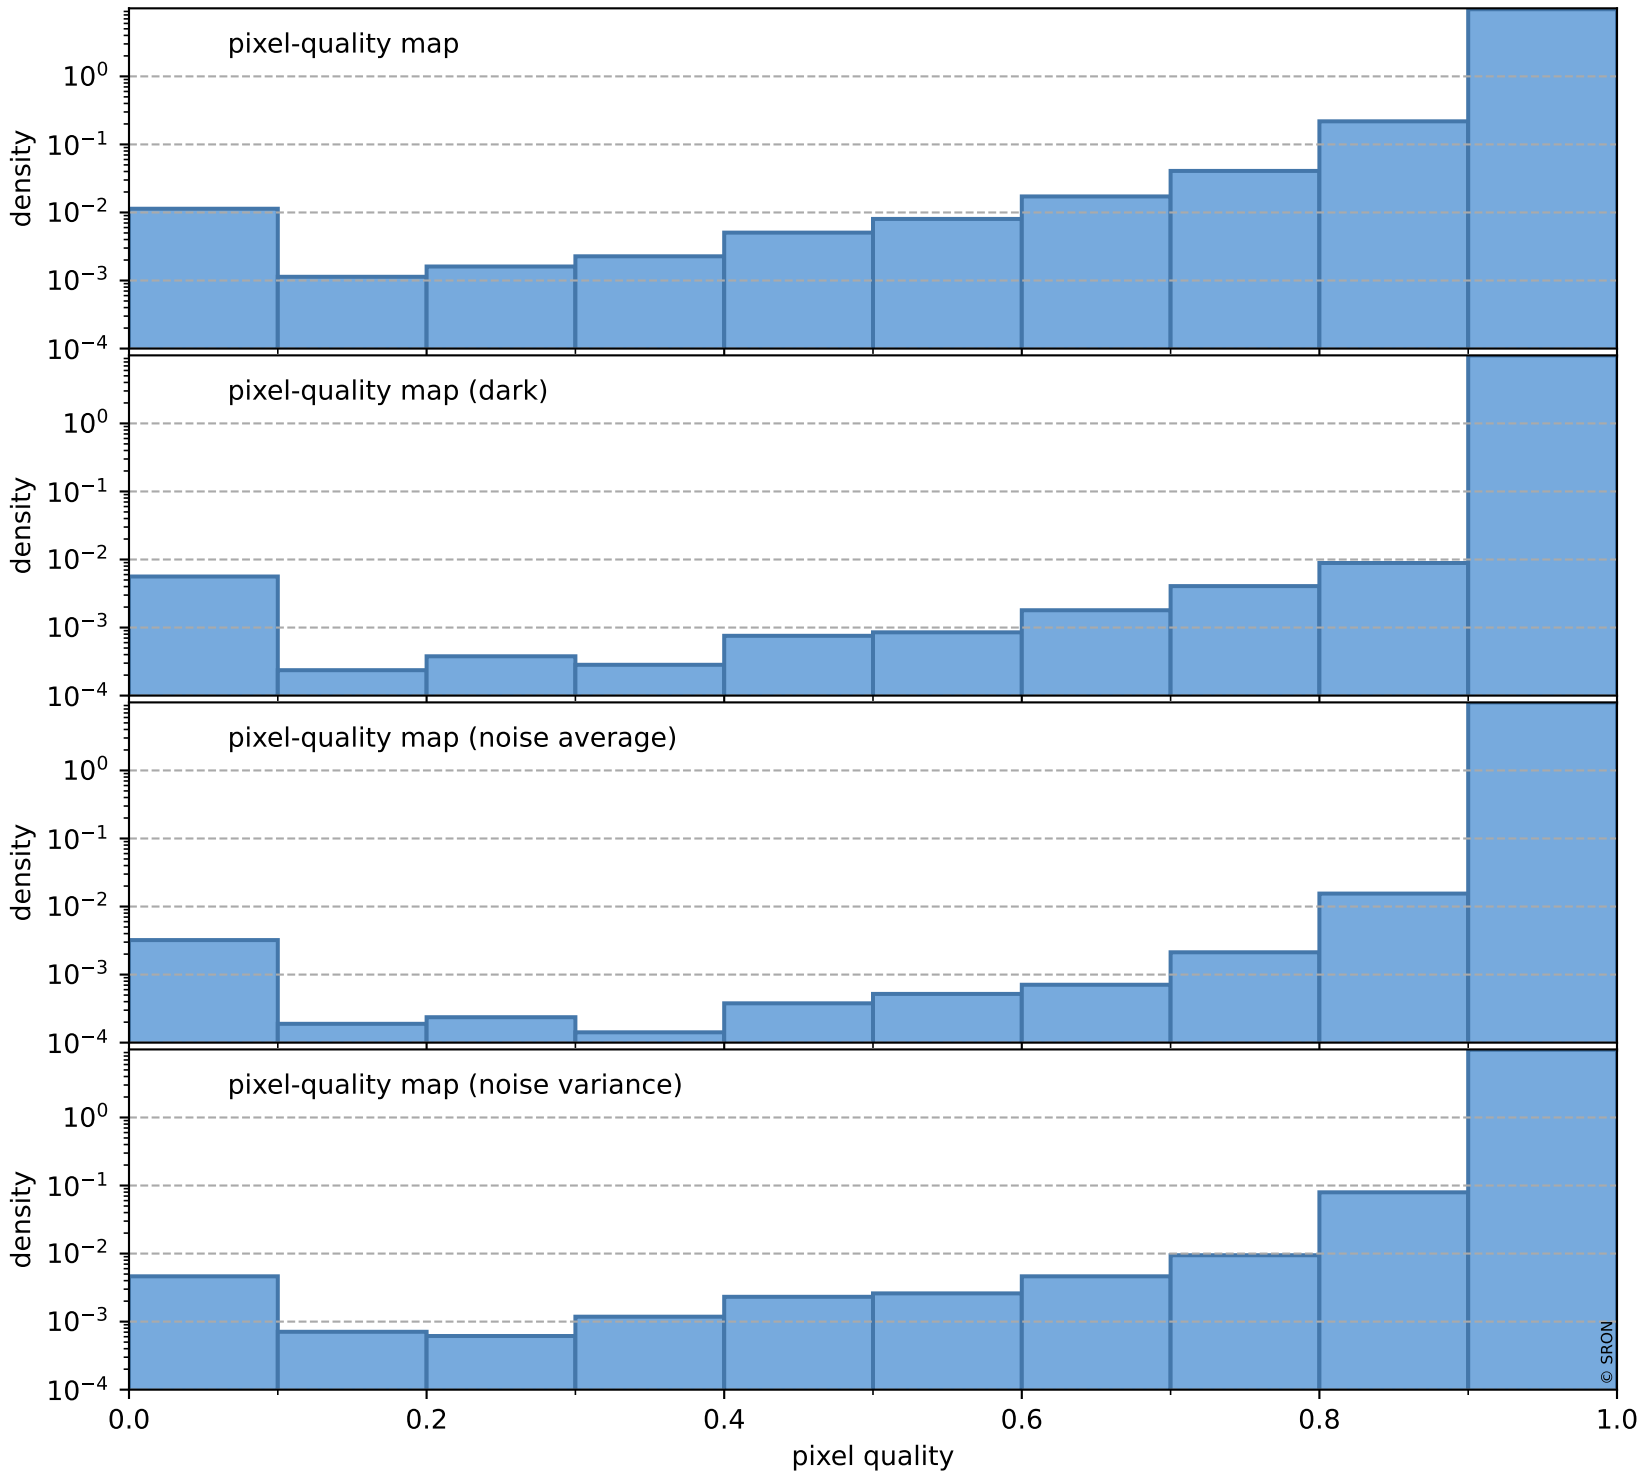

orbits : 19 in [7957, 8002]
coverage : 2019-04-27 / 2019-04-30
bad (quality < 0.8) : 136
worst (quality < 0.1) : 45
created : 2023-08-22T11:56:08

Tropomi SWIR pixel quality (beta nominal)

orbits : 19 in [7957, 8002]
coverage : 2019-04-27 / 2019-04-30
bad (quality < 0.8) : 530
worst (quality < 0.1) : 75
created : 2023-08-22T11:56:08

Tropomi SWIR pixel quality (beta nominal)

orbits : 19 in [7957, 8002]
coverage : 2019-04-27 / 2019-04-30
to good : 858
good to bad : 383
to worst : 53
created : 2023-08-22T11:56:08

total quality compared with SWIR pixel-quality CKD

Tropomi SWIR pixel quality (beta nominal)

orbits : 19 in [7957, 8002]
coverage : 2019-04-27 / 2019-04-30
created : 2023-08-22T11:56:09

Histograms of pixel-quality

Tropomi SWIR pixel quality (beta nominal) ground-tracks of Sentinel-5P