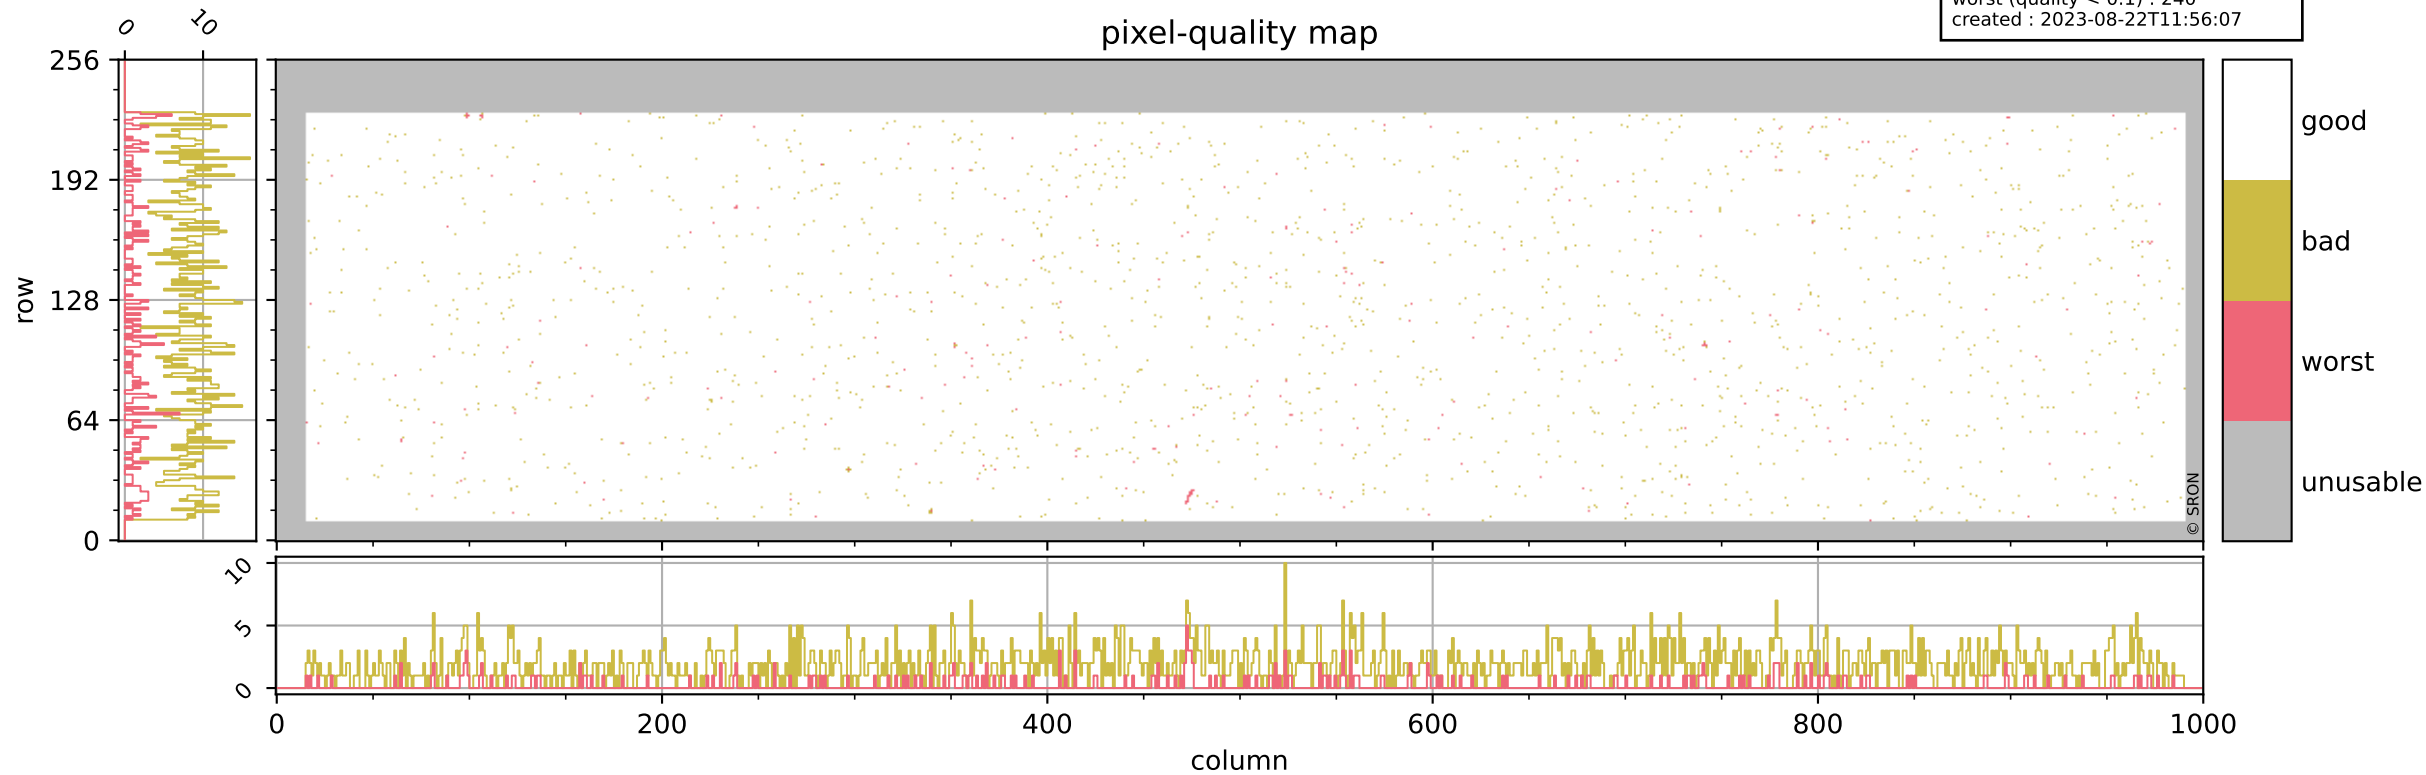

Tropomi SWIR pixel quality (beta nominal)

orbits : 19 in [7957, 8002]
coverage : 2019-04-27 / 2019-04-30
bad (quality < 0.8) : 1850
worst (quality < 0.1) : 240
created : 2023-08-22T11:56:07

pixel-quality map

Tropomi SWIR pixel quality (beta nominal)

orbits : 19 in [7957, 8002]
coverage : 2019-04-27 / 2019-04-30
bad (quality < 0.8) : 296
worst (quality < 0.1) : 119
created : 2023-08-22T11:56:08

Tropomi SWIR pixel quality (beta nominal)

orbits : 19 in [7957, 8002]
coverage : 2019-04-27 / 2019-04-30
bad (quality < 0.8) : 136
worst (quality < 0.1) : 45
created : 2023-08-22T11:56:08

Tropomi SWIR pixel quality (beta nominal)

orbits : 19 in [7957, 8002]
coverage : 2019-04-27 / 2019-04-30
bad (quality < 0.8) : 530
worst (quality < 0.1) : 75
created : 2023-08-22T11:56:08

Tropomi SWIR pixel quality (beta nominal)

orbits : 19 in [7957, 8002]
coverage : 2019-04-27 / 2019-04-30
created : 2023-08-22T11:56:09

Histograms of pixel-quality

Tropomi SWIR pixel quality (beta nominal) ground-tracks of Sentinel-5P