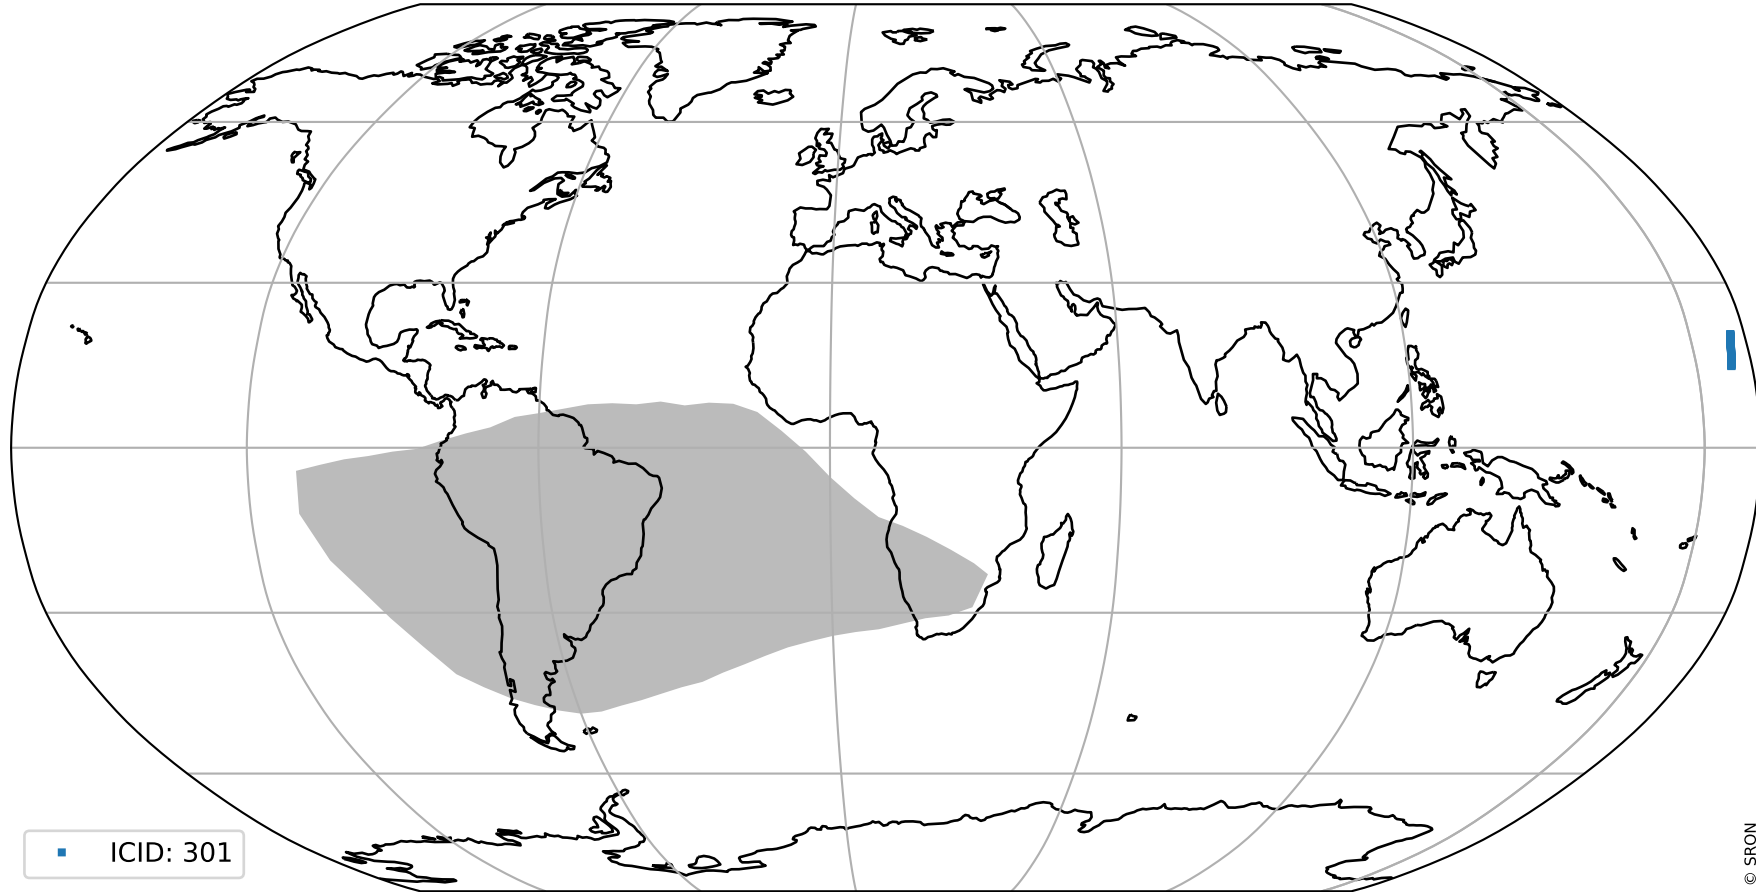

Tropomi SWIR pixel quality (beta nominal)

orbits : 19 in [7957, 8002]
coverage : 2019-04-27 / 2019-04-30
created : 2023-08-22T11:56:09

Histograms of pixel-quality

Tropomi SWIR pixel quality (beta nominal) ground-tracks of Sentinel-5P

orbits : 19 in [7957, 8002]
coverage : 2019-04-27 / 2019-04-30
created : 2023-08-22T11:56:09

■ ICID: 301

Tropomi SWIR pixel quality (beta nominal)

orbits : [1867, 8002]
coverage : 2018-02-20 / 2019-04-30
created : 2023-08-22T11:56:09