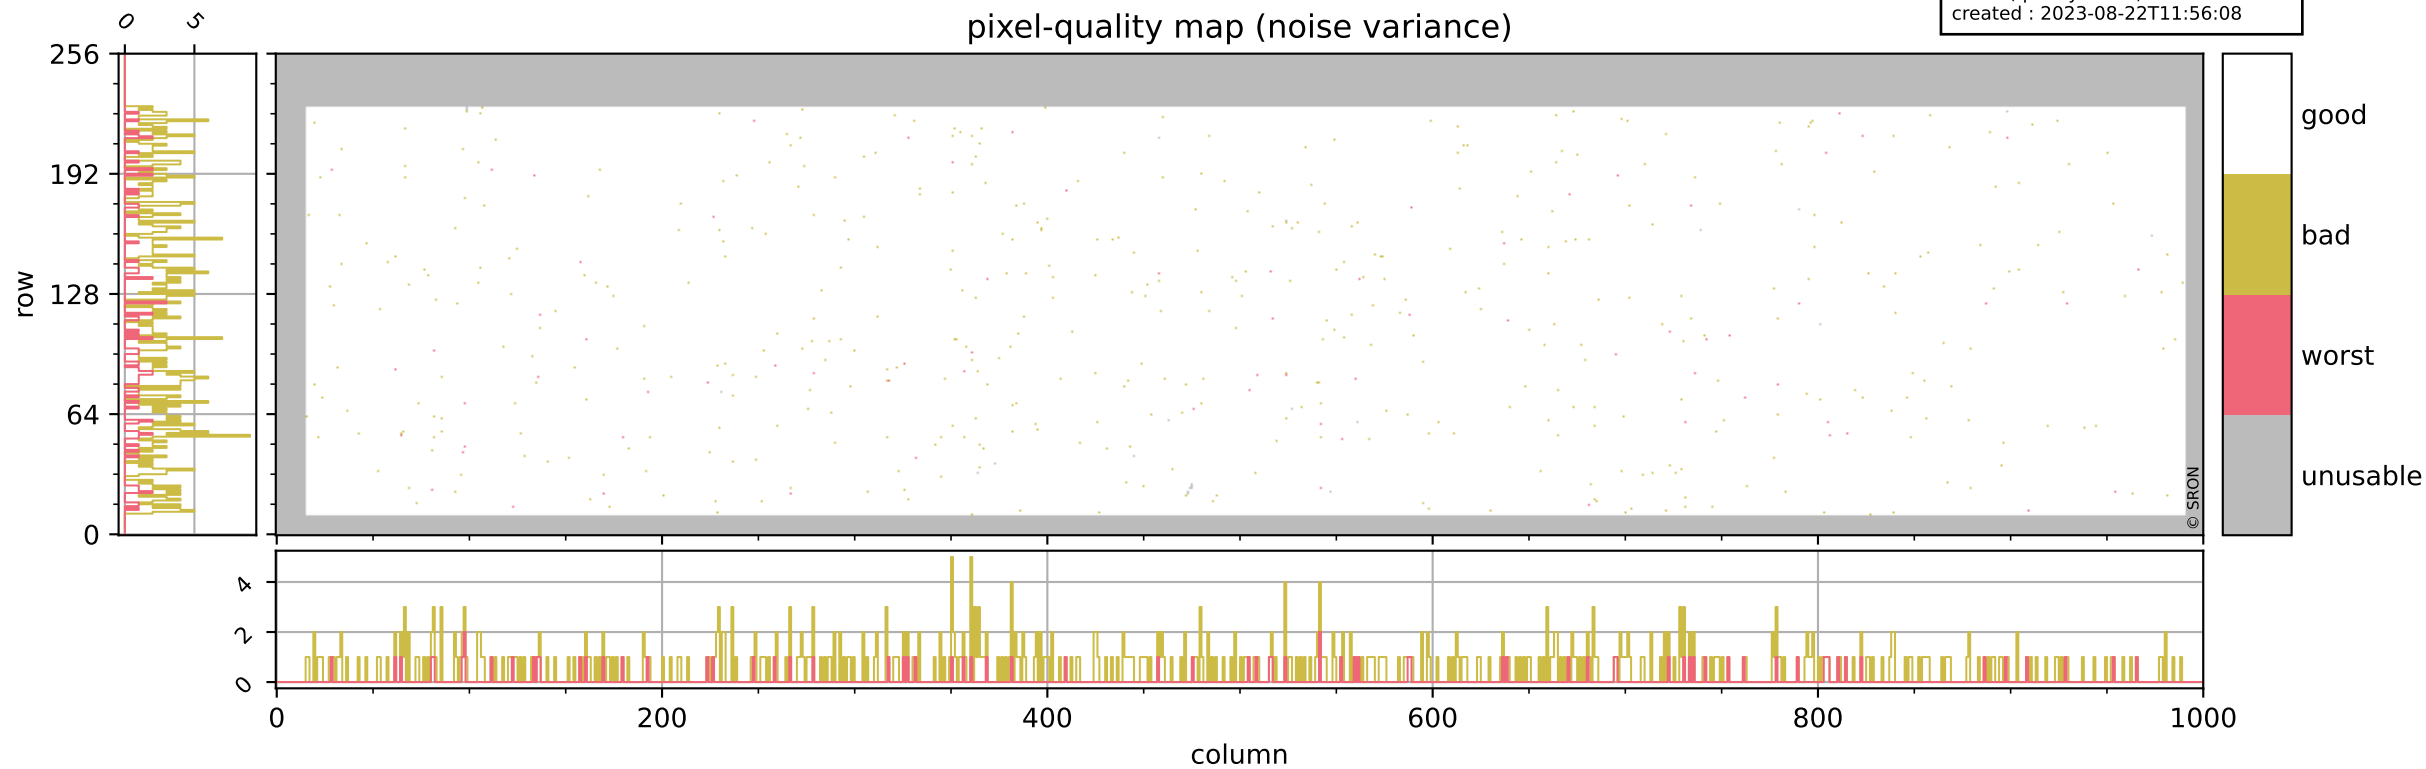

Tropomi SWIR pixel quality (beta nominal)

orbits : 19 in [7957, 8002]
coverage : 2019-04-27 / 2019-04-30
bad (quality < 0.8) : 1850
worst (quality < 0.1) : 240
created : 2023-08-22T11:56:07

pixel-quality map

Tropomi SWIR pixel quality (beta nominal)

orbits : 19 in [7957, 8002]
coverage : 2019-04-27 / 2019-04-30
bad (quality < 0.8) : 296
worst (quality < 0.1) : 119
created : 2023-08-22T11:56:08

Tropomi SWIR pixel quality (beta nominal)

orbits : 19 in [7957, 8002]
coverage : 2019-04-27 / 2019-04-30
bad (quality < 0.8) : 136
worst (quality < 0.1) : 45
created : 2023-08-22T11:56:08

Tropomi SWIR pixel quality (beta nominal)

orbits : 19 in [7957, 8002]
coverage : 2019-04-27 / 2019-04-30
bad (quality < 0.8) : 530
worst (quality < 0.1) : 75
created : 2023-08-22T11:56:08

Tropomi SWIR pixel quality (beta nominal)

orbits : 19 in [7957, 8002]
coverage : 2019-04-27 / 2019-04-30
to good : 858
good to bad : 383
to worst : 53
created : 2023-08-22T11:56:08

total quality compared with SWIR pixel-quality CKD