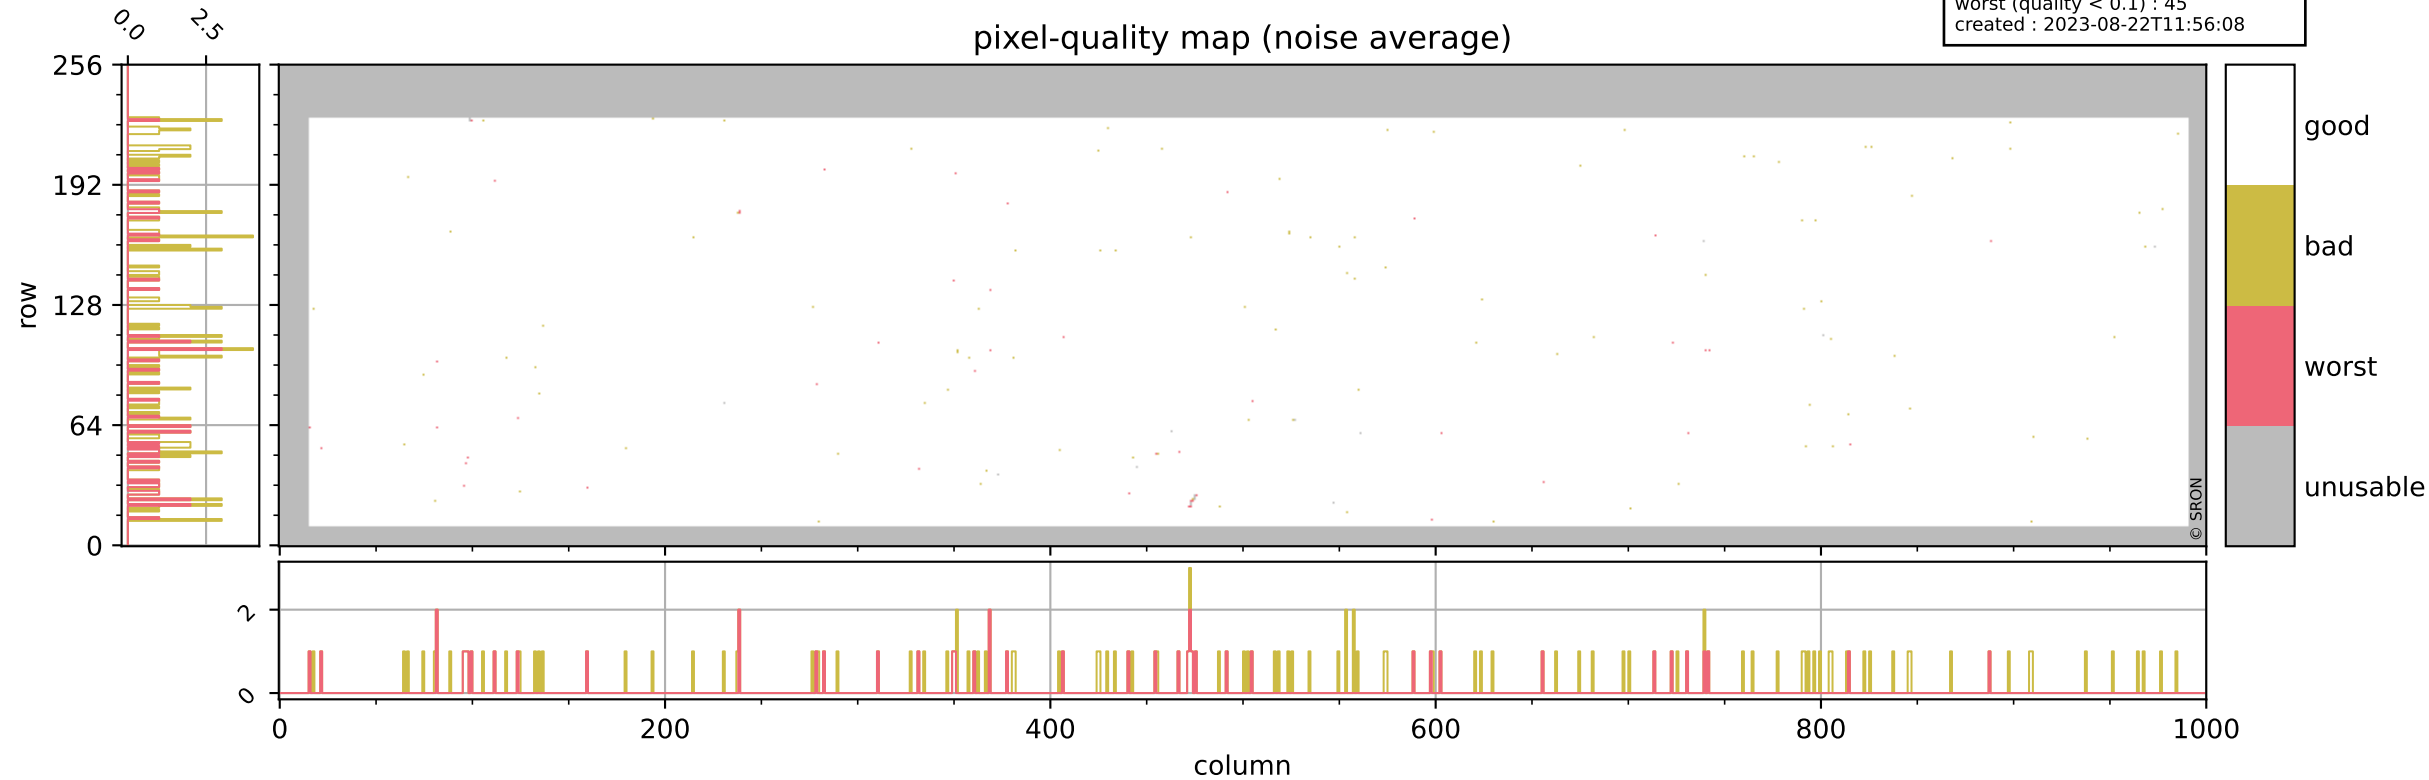

Tropomi SWIR pixel quality (beta nominal)

orbits : 19 in [7957, 8002]
coverage : 2019-04-27 / 2019-04-30
bad (quality < 0.8) : 1850
worst (quality < 0.1) : 240
created : 2023-08-22T11:56:07

pixel-quality map

Tropomi SWIR pixel quality (beta nominal)

orbits : 19 in [7957, 8002]
coverage : 2019-04-27 / 2019-04-30
bad (quality < 0.8) : 296
worst (quality < 0.1) : 119
created : 2023-08-22T11:56:08

Tropomi SWIR pixel quality (beta nominal)

orbits : 19 in [7957, 8002]
coverage : 2019-04-27 / 2019-04-30
bad (quality < 0.8) : 136
worst (quality < 0.1) : 45
created : 2023-08-22T11:56:08

Tropomi SWIR pixel quality (beta nominal)

orbits : 19 in [7957, 8002]
coverage : 2019-04-27 / 2019-04-30
bad (quality < 0.8) : 530
worst (quality < 0.1) : 75
created : 2023-08-22T11:56:08

Tropomi SWIR pixel quality (beta nominal)

orbits : 19 in [7957, 8002]
coverage : 2019-04-27 / 2019-04-30
created : 2023-08-22T11:56:09

Histograms of pixel-quality

Tropomi SWIR pixel quality (beta nominal) ground-tracks of Sentinel-5P