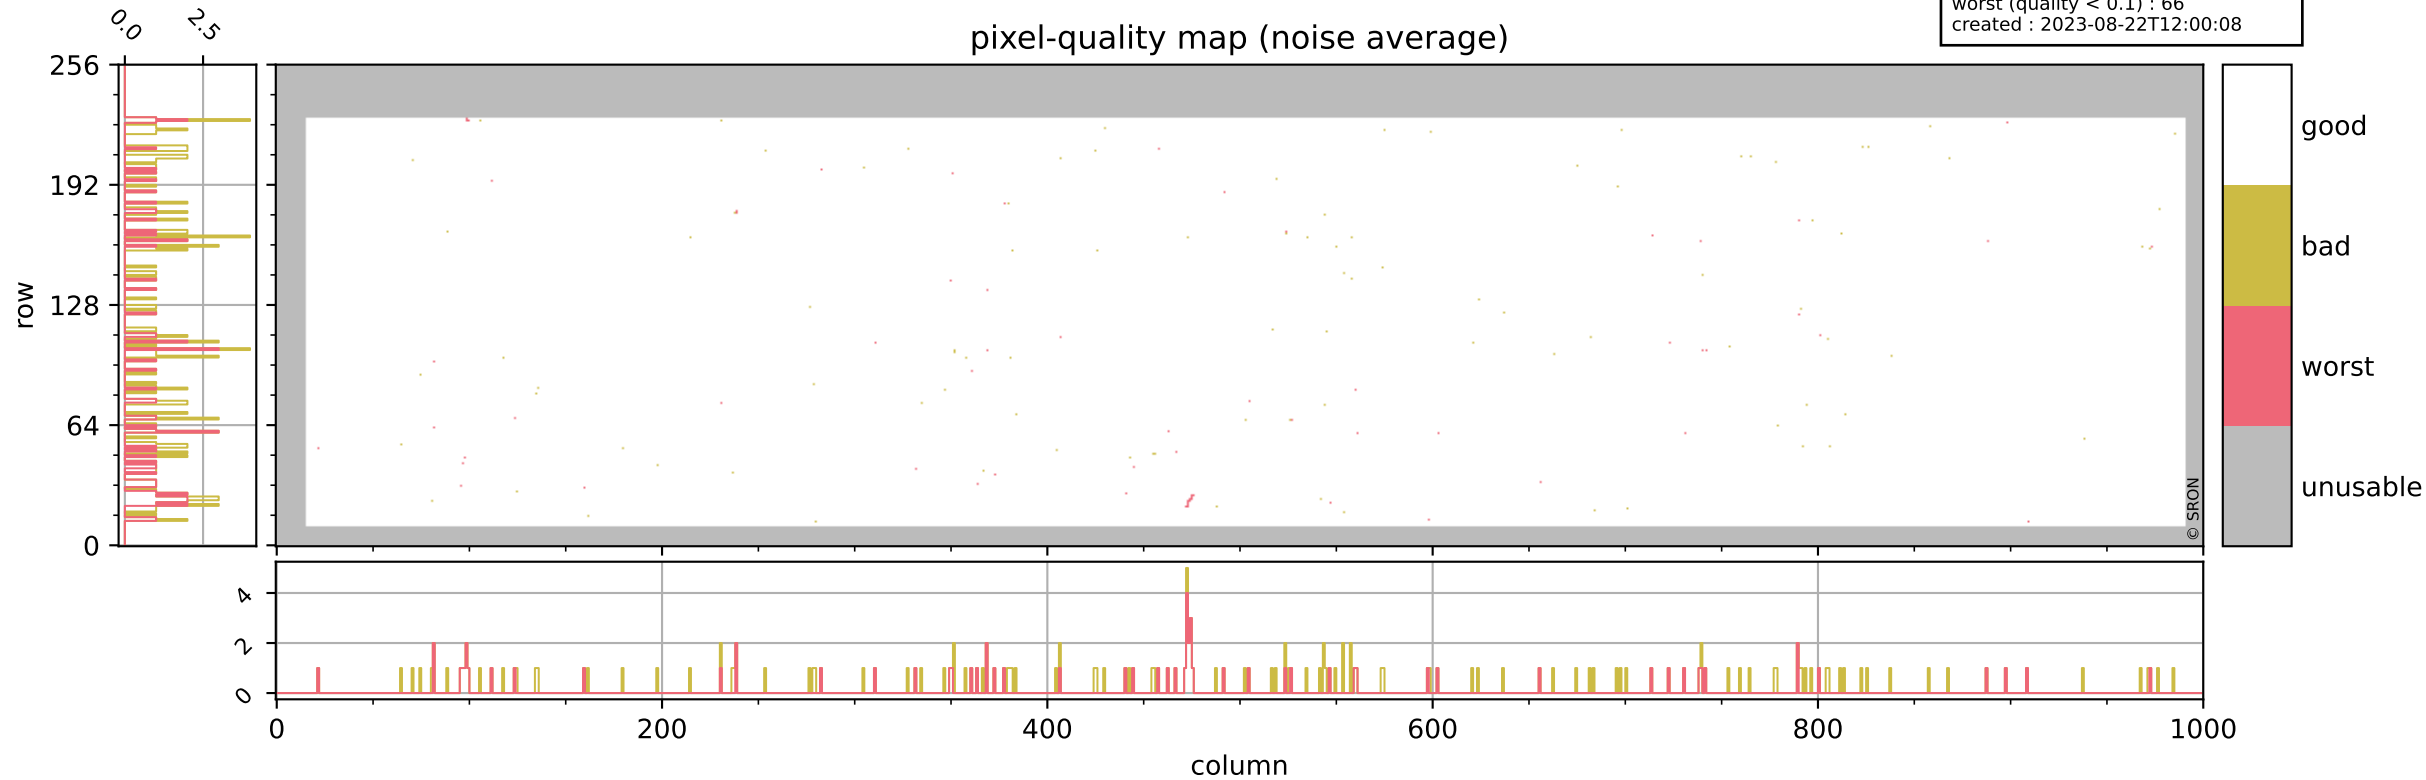

Tropomi SWIR pixel quality (beta nominal)

orbits : 18 in [12007, 12052]
coverage : 2020-02-06 / 2020-02-09
bad (quality < 0.8) : 2028
worst (quality < 0.1) : 240
created : 2023-08-22T12:00:08

pixel-quality map

Tropomi SWIR pixel quality (beta nominal)

orbits : 18 in [12007, 12052]
coverage : 2020-02-06 / 2020-02-09
bad (quality < 0.8) : 290
worst (quality < 0.1) : 117
created : 2023-08-22T12:00:08

Tropomi SWIR pixel quality (beta nominal)

orbits : 18 in [12007, 12052]
coverage : 2020-02-06 / 2020-02-09
bad (quality < 0.8) : 161
worst (quality < 0.1) : 66
created : 2023-08-22T12:00:08

Tropomi SWIR pixel quality (beta nominal)

orbits : 18 in [12007, 12052]
coverage : 2020-02-06 / 2020-02-09
bad (quality < 0.8) : 709
worst (quality < 0.1) : 72
created : 2023-08-22T12:00:09

Tropomi SWIR pixel quality (beta nominal)

orbits : 18 in [12007, 12052]
coverage : 2020-02-06 / 2020-02-09
to good : 862
good to bad : 565
to worst : 53
created : 2023-08-22T12:00:09

total quality compared with SWIR pixel-quality CKD