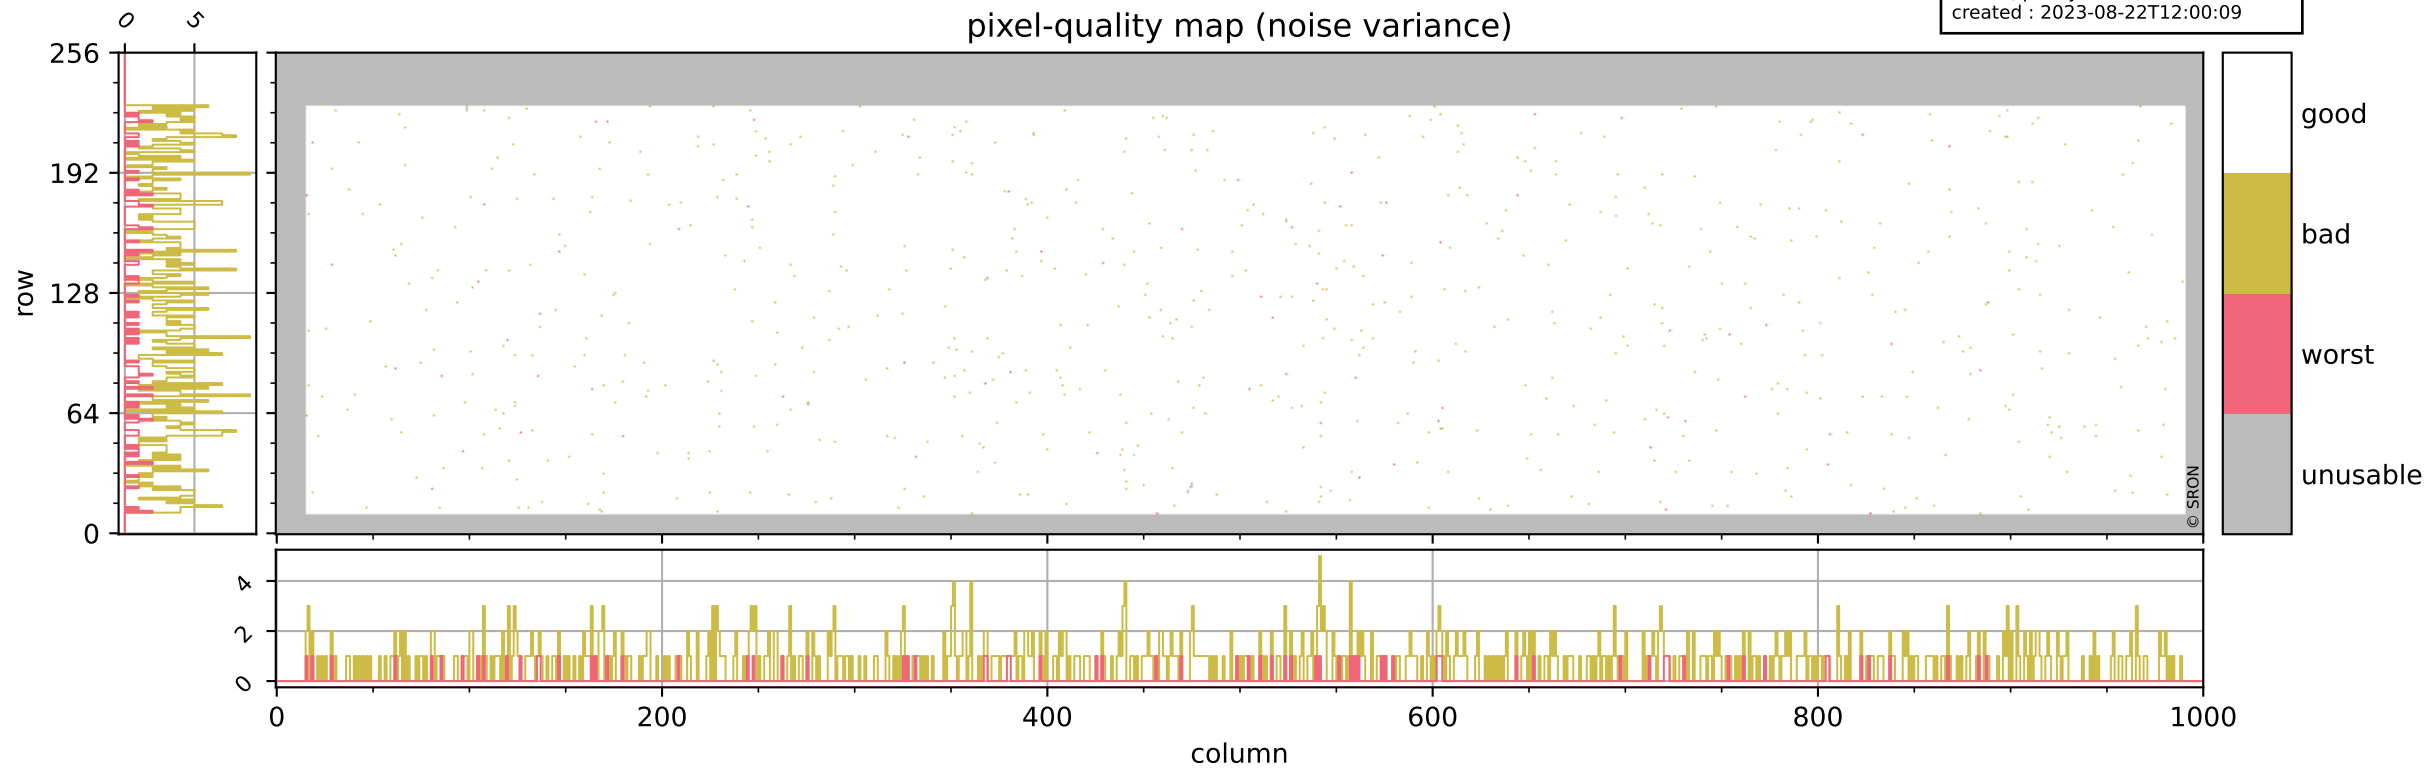

Tropomi SWIR pixel quality (beta nominal)

orbits : 18 in [12007, 12052]
coverage : 2020-02-06 / 2020-02-09
bad (quality < 0.8) : 2028
worst (quality < 0.1) : 240
created : 2023-08-22T12:00:08

pixel-quality map

Tropomi SWIR pixel quality (beta nominal)

orbits : 18 in [12007, 12052]
coverage : 2020-02-06 / 2020-02-09
bad (quality < 0.8) : 290
worst (quality < 0.1) : 117
created : 2023-08-22T12:00:08

Tropomi SWIR pixel quality (beta nominal)

orbits : 18 in [12007, 12052]
coverage : 2020-02-06 / 2020-02-09
bad (quality < 0.8) : 161
worst (quality < 0.1) : 66
created : 2023-08-22T12:00:08

Tropomi SWIR pixel quality (beta nominal)

orbits : 18 in [12007, 12052]
coverage : 2020-02-06 / 2020-02-09
bad (quality < 0.8) : 709
worst (quality < 0.1) : 72
created : 2023-08-22T12:00:09

Tropomi SWIR pixel quality (beta nominal)

orbits : 18 in [12007, 12052]
coverage : 2020-02-06 / 2020-02-09
to good : 862
good to bad : 565
to worst : 53
created : 2023-08-22T12:00:09

total quality compared with SWIR pixel-quality CKD