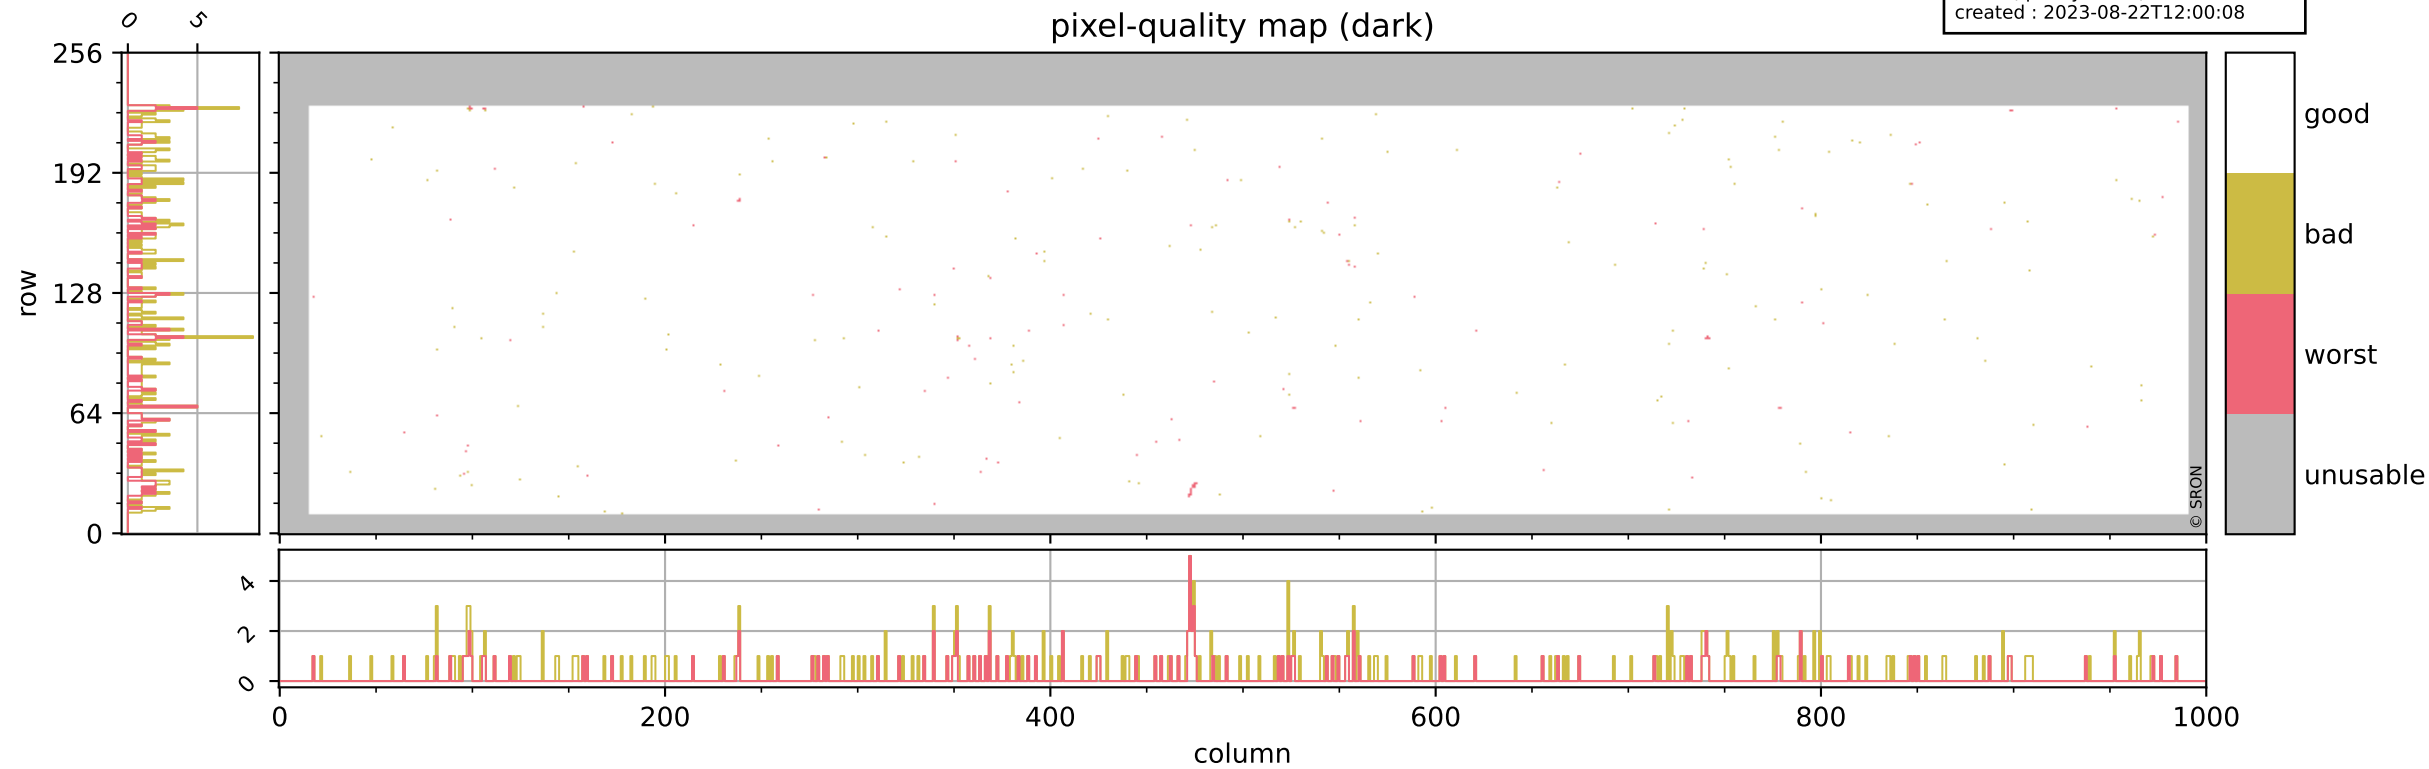

Tropomi SWIR pixel quality (beta nominal)

orbits : 18 in [12007, 12052]
coverage : 2020-02-06 / 2020-02-09
bad (quality < 0.8) : 2028
worst (quality < 0.1) : 240
created : 2023-08-22T12:00:08

pixel-quality map

Tropomi SWIR pixel quality (beta nominal)

orbits : 18 in [12007, 12052]
coverage : 2020-02-06 / 2020-02-09
bad (quality < 0.8) : 290
worst (quality < 0.1) : 117
created : 2023-08-22T12:00:08

Tropomi SWIR pixel quality (beta nominal)

orbits : 18 in [12007, 12052]
coverage : 2020-02-06 / 2020-02-09
bad (quality < 0.8) : 161
worst (quality < 0.1) : 66
created : 2023-08-22T12:00:08

Tropomi SWIR pixel quality (beta nominal)

orbits : 18 in [12007, 12052]
coverage : 2020-02-06 / 2020-02-09
bad (quality < 0.8) : 709
worst (quality < 0.1) : 72
created : 2023-08-22T12:00:09

Tropomi SWIR pixel quality (beta nominal)

orbits : 18 in [12007, 12052]
coverage : 2020-02-06 / 2020-02-09
to good : 862
good to bad : 565
to worst : 53
created : 2023-08-22T12:00:09

total quality compared with SWIR pixel-quality CKD