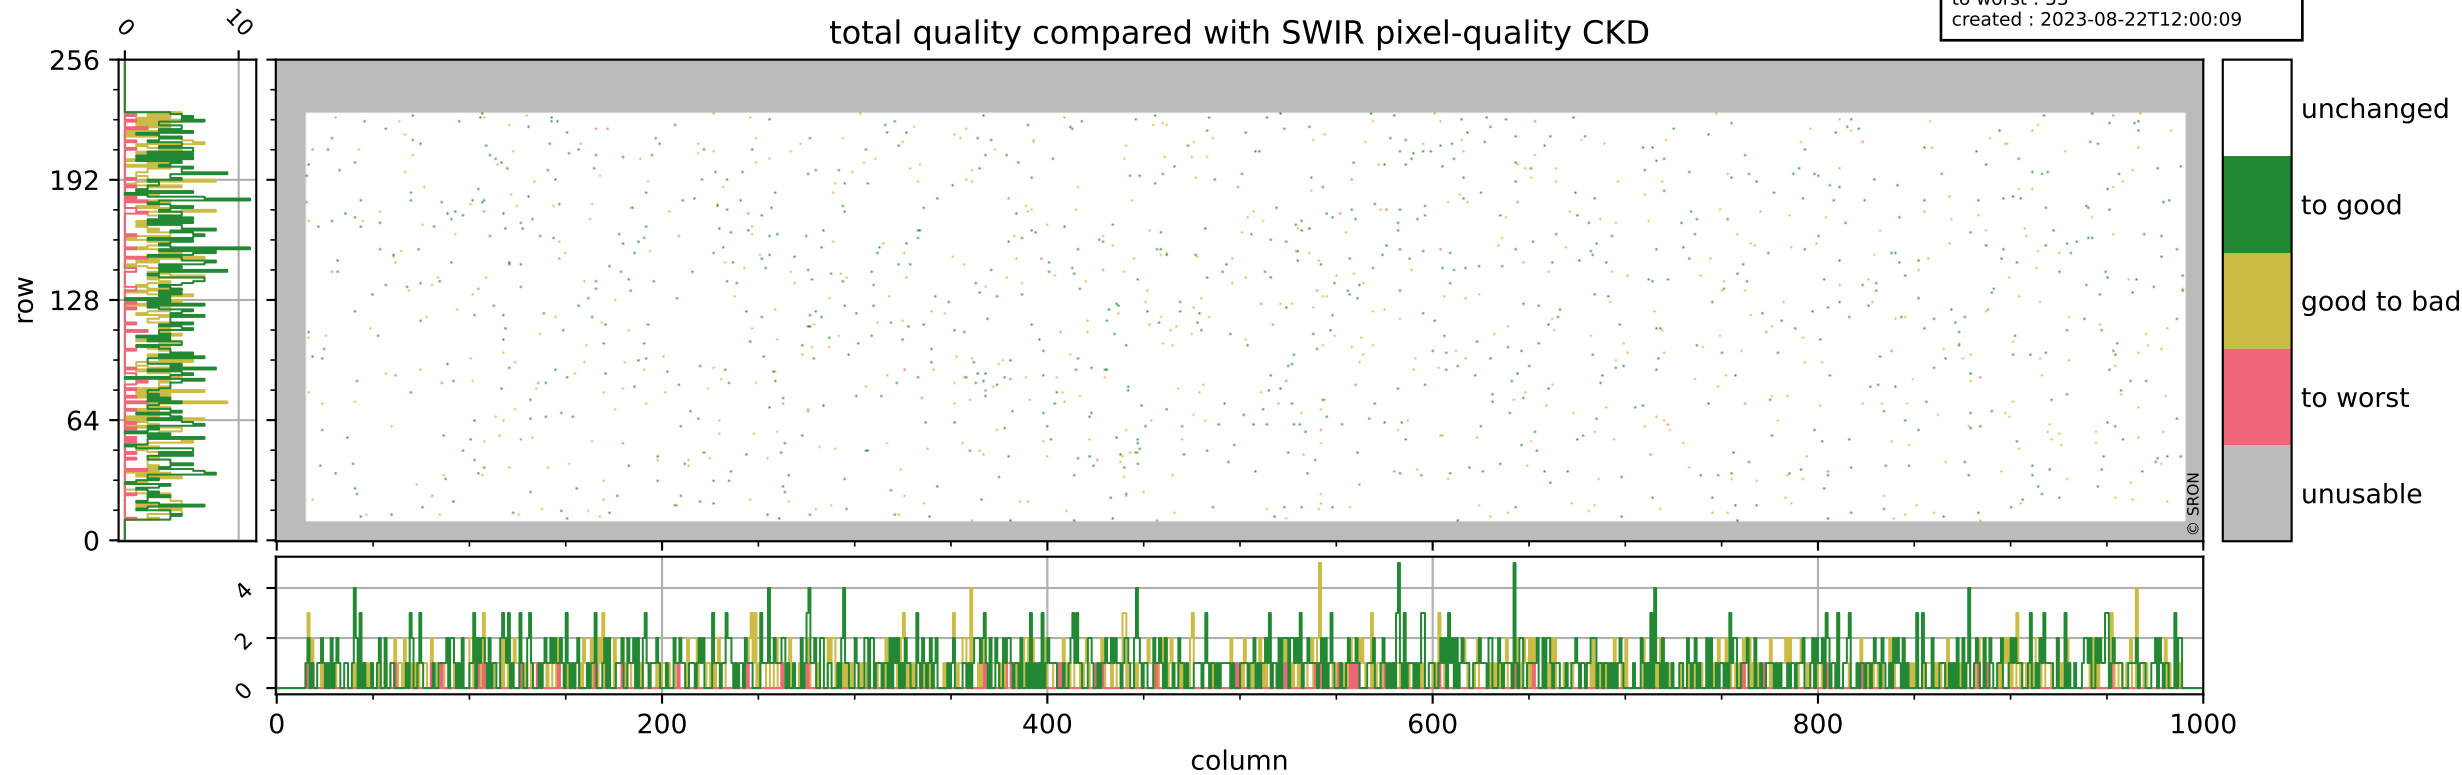

Tropomi SWIR pixel quality (beta nominal)

orbits : 18 in [12007, 12052]
coverage : 2020-02-06 / 2020-02-09
bad (quality < 0.8) : 290
worst (quality < 0.1) : 117
created : 2023-08-22T12:00:08

Tropomi SWIR pixel quality (beta nominal)

orbits : 18 in [12007, 12052]
coverage : 2020-02-06 / 2020-02-09
bad (quality < 0.8) : 161
worst (quality < 0.1) : 66
created : 2023-08-22T12:00:08

Tropomi SWIR pixel quality (beta nominal)

orbits : 18 in [12007, 12052]
coverage : 2020-02-06 / 2020-02-09
bad (quality < 0.8) : 709
worst (quality < 0.1) : 72
created : 2023-08-22T12:00:09

Tropomi SWIR pixel quality (beta nominal)

orbits : 18 in [12007, 12052]
coverage : 2020-02-06 / 2020-02-09
to good : 862
good to bad : 565
to worst : 53
created : 2023-08-22T12:00:09

total quality compared with SWIR pixel-quality CKD

Tropomi SWIR pixel quality (beta nominal)

orbits : 18 in [12007, 12052]
coverage : 2020-02-06 / 2020-02-09
created : 2023-08-22T12:00:09

Histograms of pixel-quality

Tropomi SWIR pixel quality (beta nominal) ground-tracks of Sentinel-5P