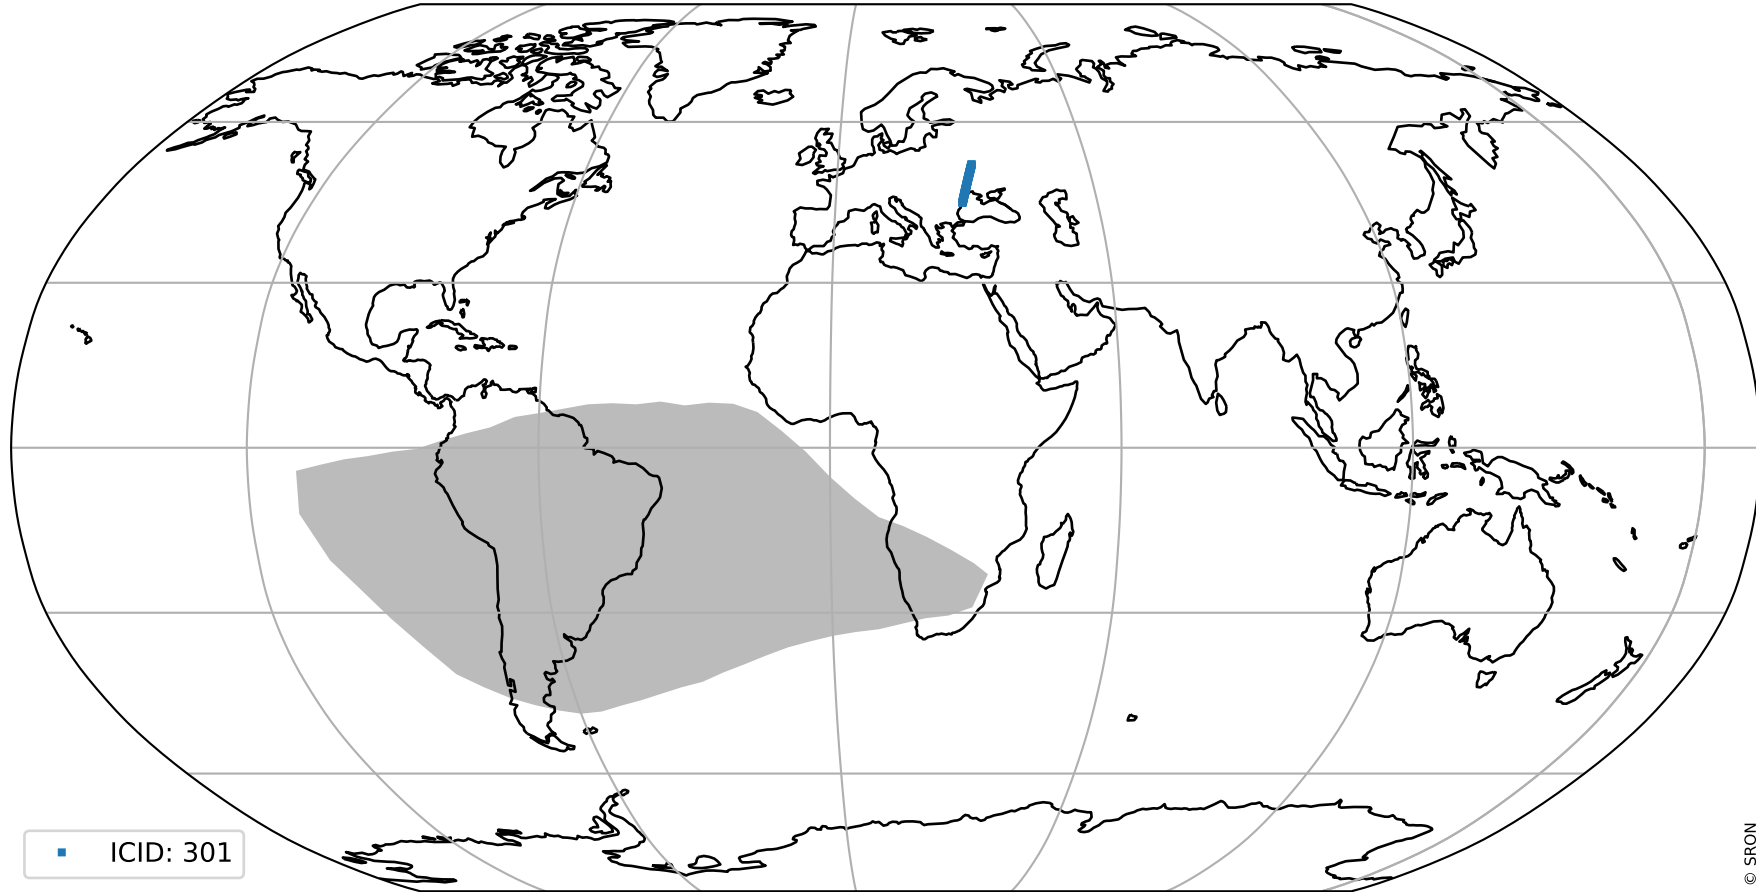

Tropomi SWIR pixel quality (beta nominal)

orbits : 18 in [12007, 12052]
coverage : 2020-02-06 / 2020-02-09
created : 2023-08-22T12:00:09

Histograms of pixel-quality

Tropomi SWIR pixel quality (beta nominal) ground-tracks of Sentinel-5P

orbits : 18 in [12007, 12052]
coverage : 2020-02-06 / 2020-02-09
created : 2023-08-22T12:00:10

■ ICID: 301

Tropomi SWIR pixel quality (beta nominal)

orbits : [1867, 12052]
coverage : 2018-02-20 / 2020-02-09
created : 2023-08-22T12:00:10