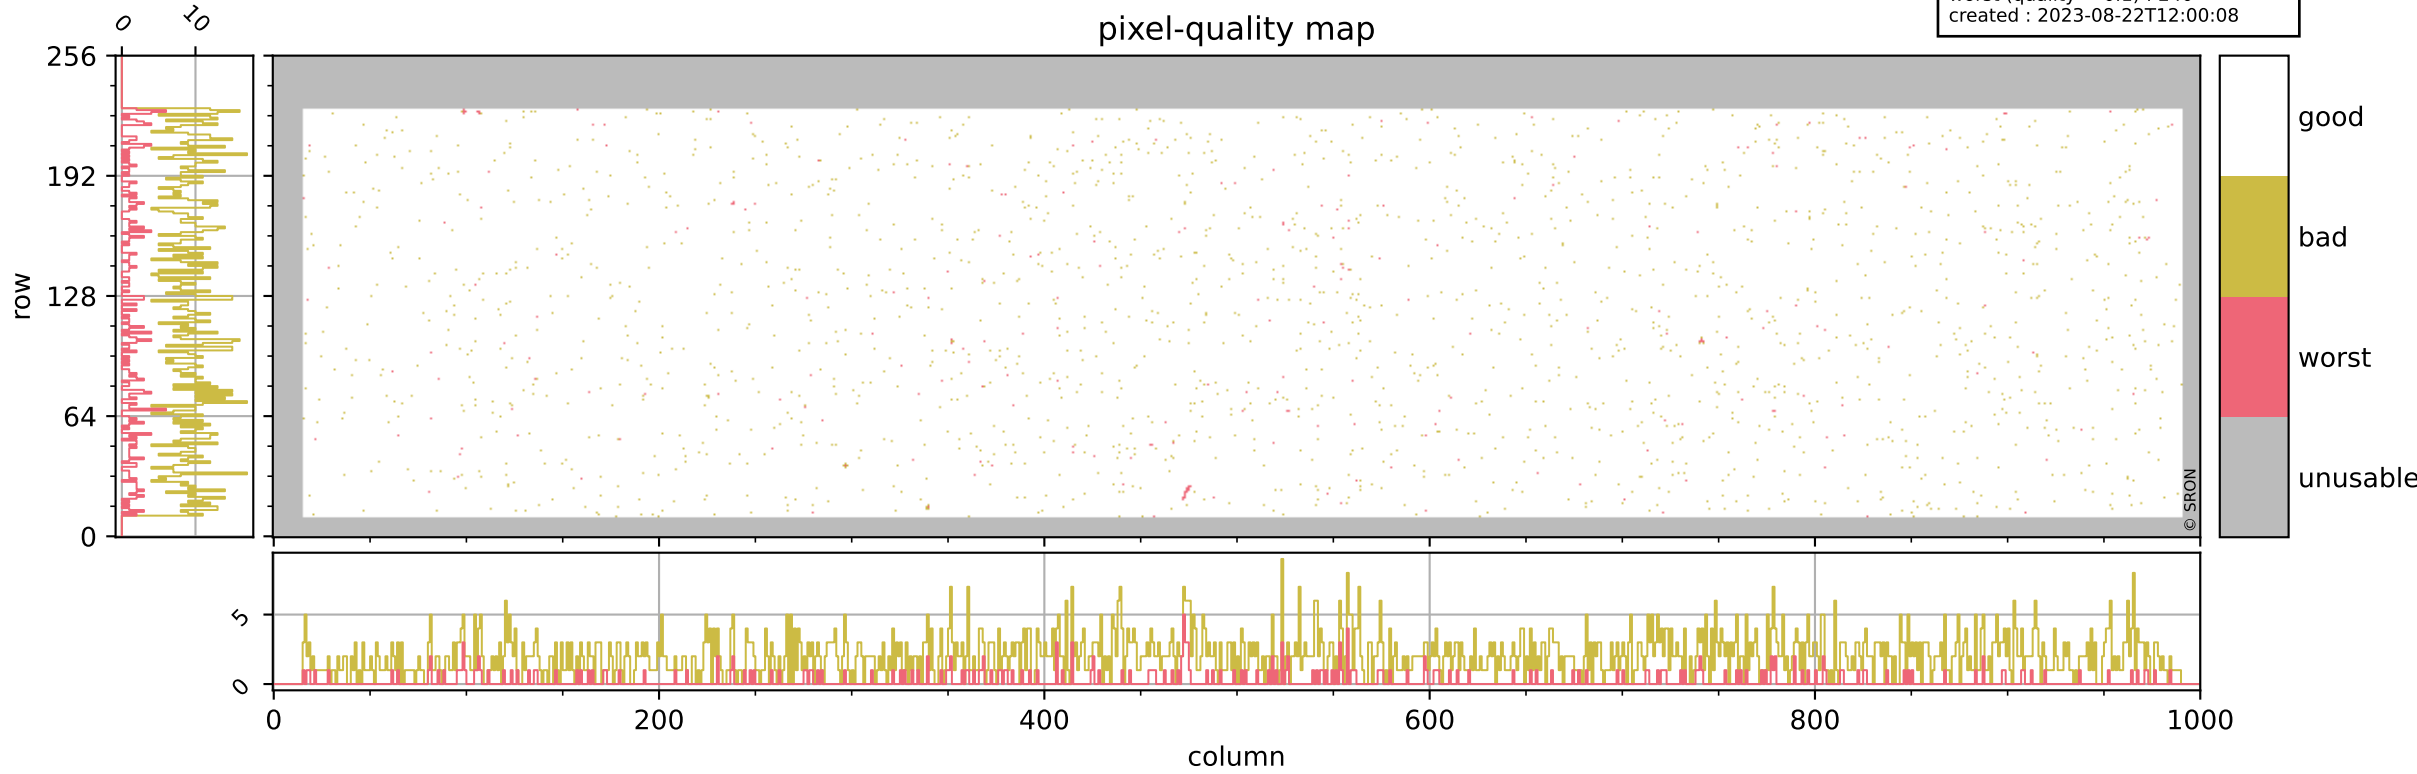

Tropomi SWIR pixel quality (beta nominal)

orbits : 18 in [12007, 12052]
coverage : 2020-02-06 / 2020-02-09
bad (quality < 0.8) : 2028
worst (quality < 0.1) : 240
created : 2023-08-22T12:00:08

pixel-quality map

Tropomi SWIR pixel quality (beta nominal)

orbits : 18 in [12007, 12052]
coverage : 2020-02-06 / 2020-02-09
bad (quality < 0.8) : 290
worst (quality < 0.1) : 117
created : 2023-08-22T12:00:08

Tropomi SWIR pixel quality (beta nominal)

orbits : 18 in [12007, 12052]
coverage : 2020-02-06 / 2020-02-09
bad (quality < 0.8) : 161
worst (quality < 0.1) : 66
created : 2023-08-22T12:00:08

Tropomi SWIR pixel quality (beta nominal)

orbits : 18 in [12007, 12052]
coverage : 2020-02-06 / 2020-02-09
bad (quality < 0.8) : 709
worst (quality < 0.1) : 72
created : 2023-08-22T12:00:09

Tropomi SWIR pixel quality (beta nominal)

orbits : 18 in [12007, 12052]
coverage : 2020-02-06 / 2020-02-09
to good : 862
good to bad : 565
to worst : 53
created : 2023-08-22T12:00:09

total quality compared with SWIR pixel-quality CKD