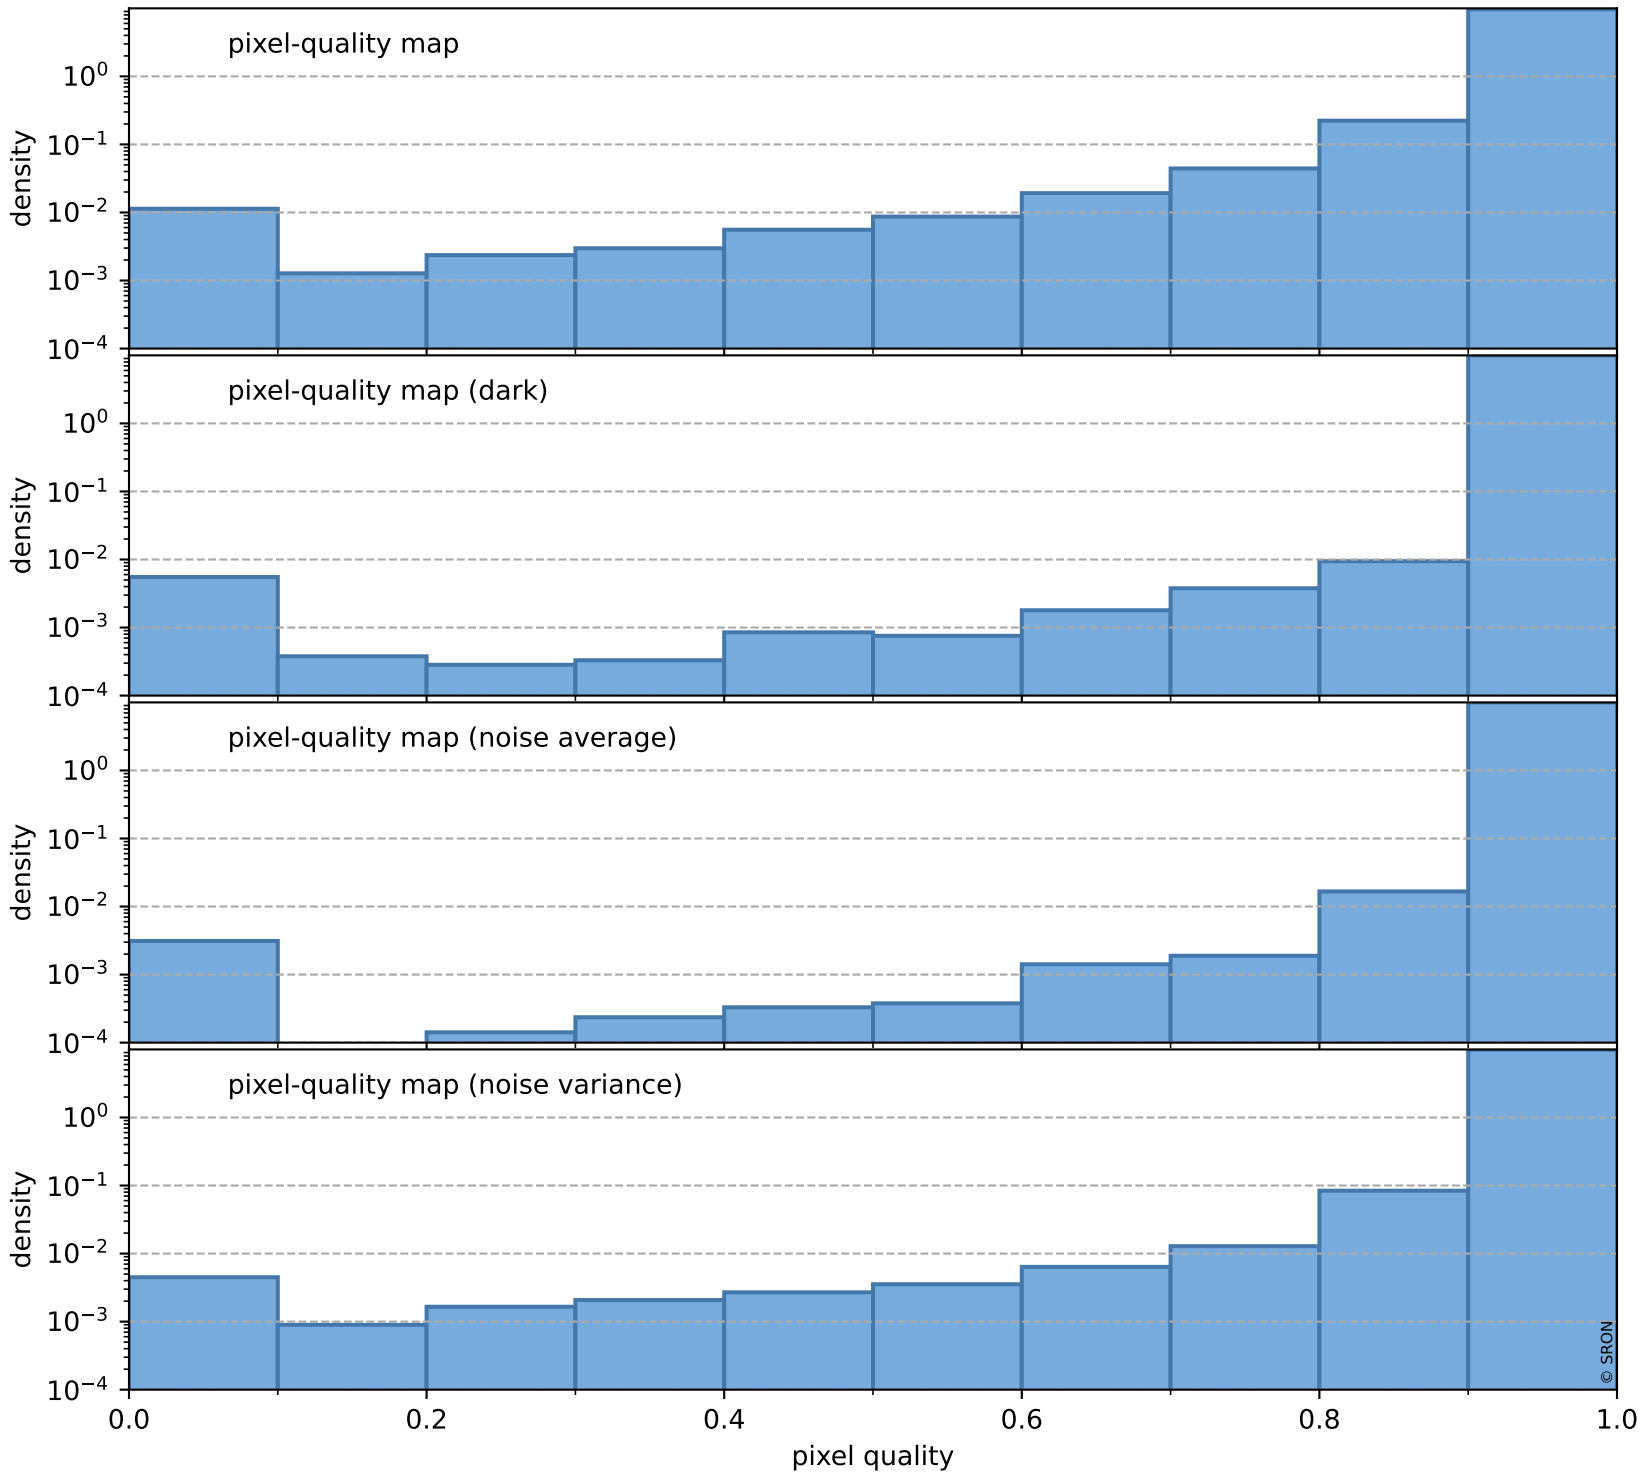

orbits : 18 in [12007, 12052]
coverage : 2020-02-06 / 2020-02-09
bad (quality < 0.8) : 161
worst (quality < 0.1) : 66
created : 2023-08-22T12:00:08

Tropomi SWIR pixel quality (beta nominal)

orbits : 18 in [12007, 12052]
coverage : 2020-02-06 / 2020-02-09
bad (quality < 0.8) : 709
worst (quality < 0.1) : 72
created : 2023-08-22T12:00:09

Tropomi SWIR pixel quality (beta nominal)

orbits : 18 in [12007, 12052]
coverage : 2020-02-06 / 2020-02-09
to good : 862
good to bad : 565
to worst : 53
created : 2023-08-22T12:00:09

total quality compared with SWIR pixel-quality CKD

Tropomi SWIR pixel quality (beta nominal)

orbits : 18 in [12007, 12052]
coverage : 2020-02-06 / 2020-02-09
created : 2023-08-22T12:00:09

Histograms of pixel-quality

Tropomi SWIR pixel quality (beta nominal) ground-tracks of Sentinel-5P