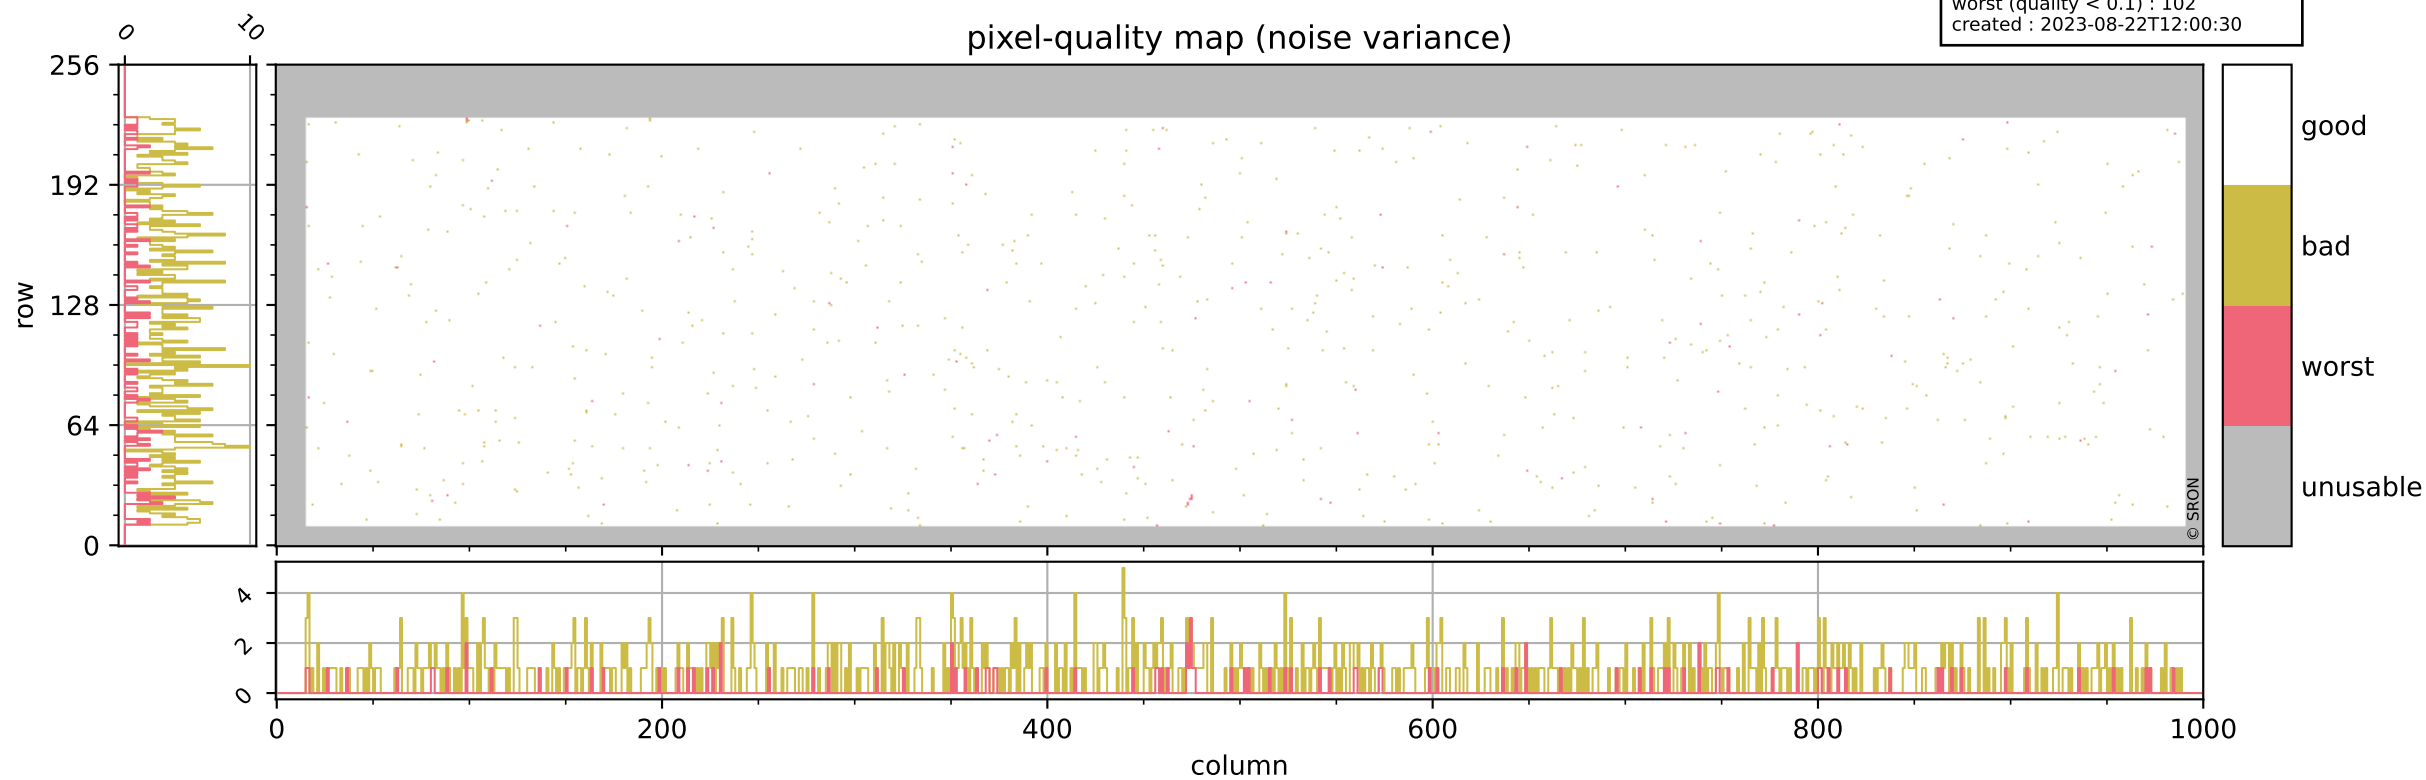

Tropomi SWIR pixel quality (beta nominal)

orbits : 18 in [12367, 12412]
coverage : 2020-03-03 / 2020-03-06
bad (quality < 0.8) : 2048
worst (quality < 0.1) : 245
created : 2023-08-22T12:00:29

pixel-quality map

Tropomi SWIR pixel quality (beta nominal)

orbits : 18 in [12367, 12412]
coverage : 2020-03-03 / 2020-03-06
bad (quality < 0.8) : 291
worst (quality < 0.1) : 119
created : 2023-08-22T12:00:29

Tropomi SWIR pixel quality (beta nominal)

orbits : 18 in [12367, 12412]
coverage : 2020-03-03 / 2020-03-06
bad (quality < 0.8) : 143
worst (quality < 0.1) : 42
created : 2023-08-22T12:00:29

Tropomi SWIR pixel quality (beta nominal)

orbits : 18 in [12367, 12412]
coverage : 2020-03-03 / 2020-03-06
bad (quality < 0.8) : 761
worst (quality < 0.1) : 102
created : 2023-08-22T12:00:30

Tropomi SWIR pixel quality (beta nominal)

orbits : 18 in [12367, 12412]
coverage : 2020-03-03 / 2020-03-06
to good : 872
good to bad : 585
to worst : 60
created : 2023-08-22T12:00:30

total quality compared with SWIR pixel-quality CKD