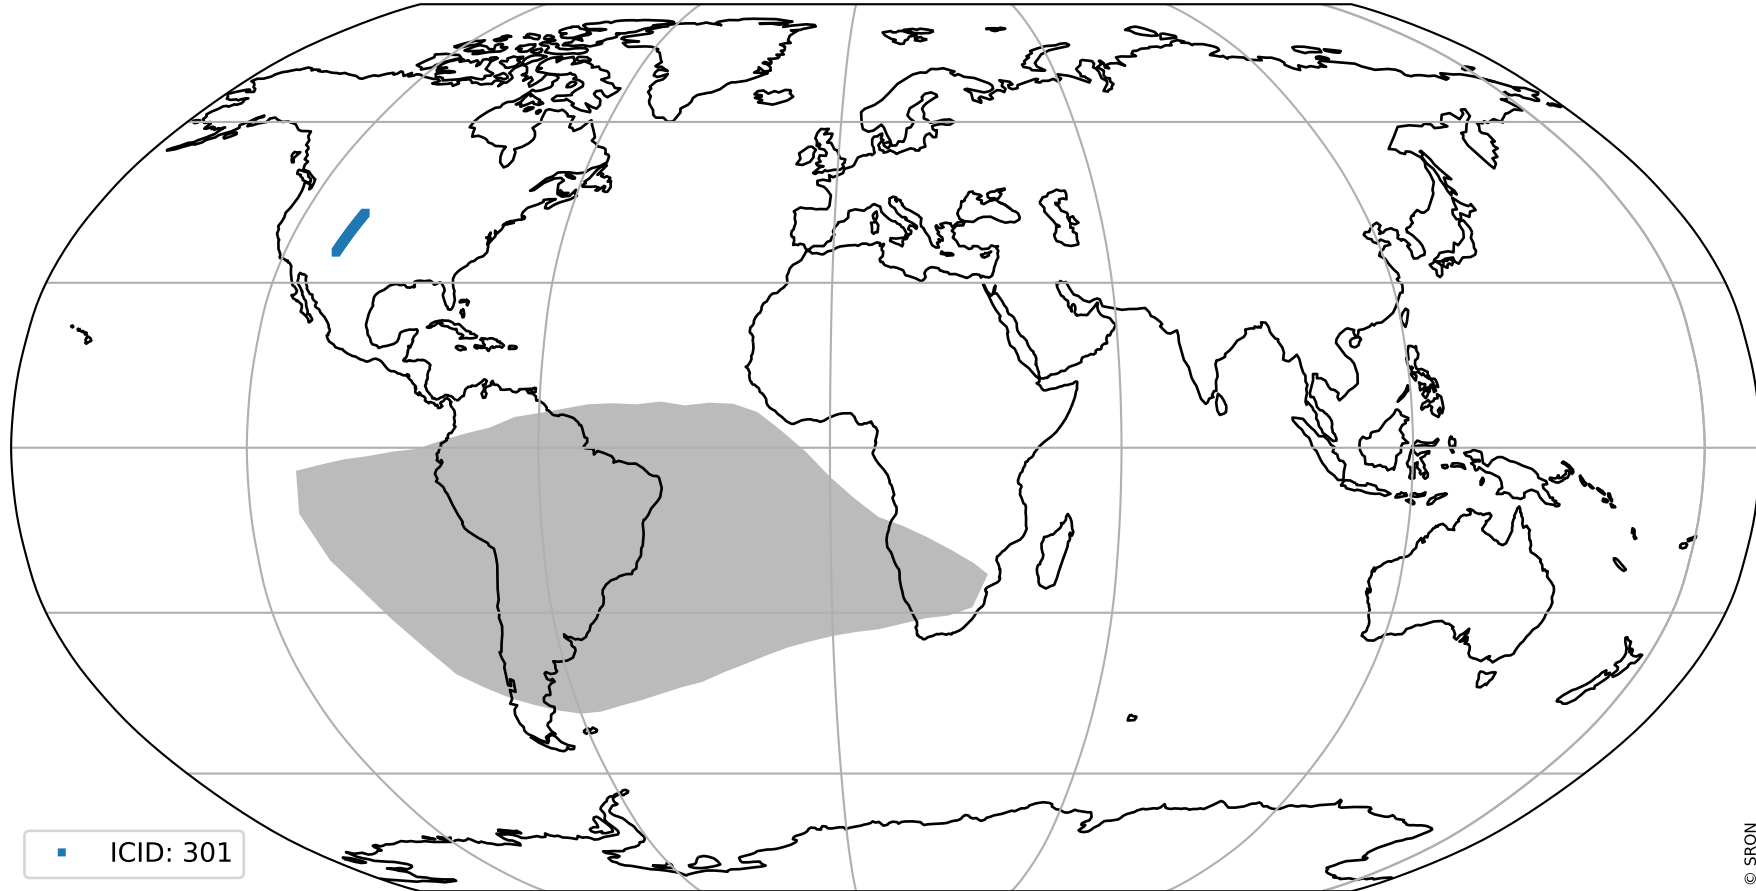

Tropomi SWIR pixel quality (beta nominal)

orbits : 18 in [12367, 12412]
coverage : 2020-03-03 / 2020-03-06
created : 2023-08-22T12:00:30

Histograms of pixel-quality

Tropomi SWIR pixel quality (beta nominal) ground-tracks of Sentinel-5P

orbits : 18 in [12367, 12412]
coverage : 2020-03-03 / 2020-03-06
created : 2023-08-22T12:00:31

Tropomi SWIR pixel quality (beta nominal)

orbits : [1867, 12412]
coverage : 2018-02-20 / 2020-03-06
created : 2023-08-22T12:00:31