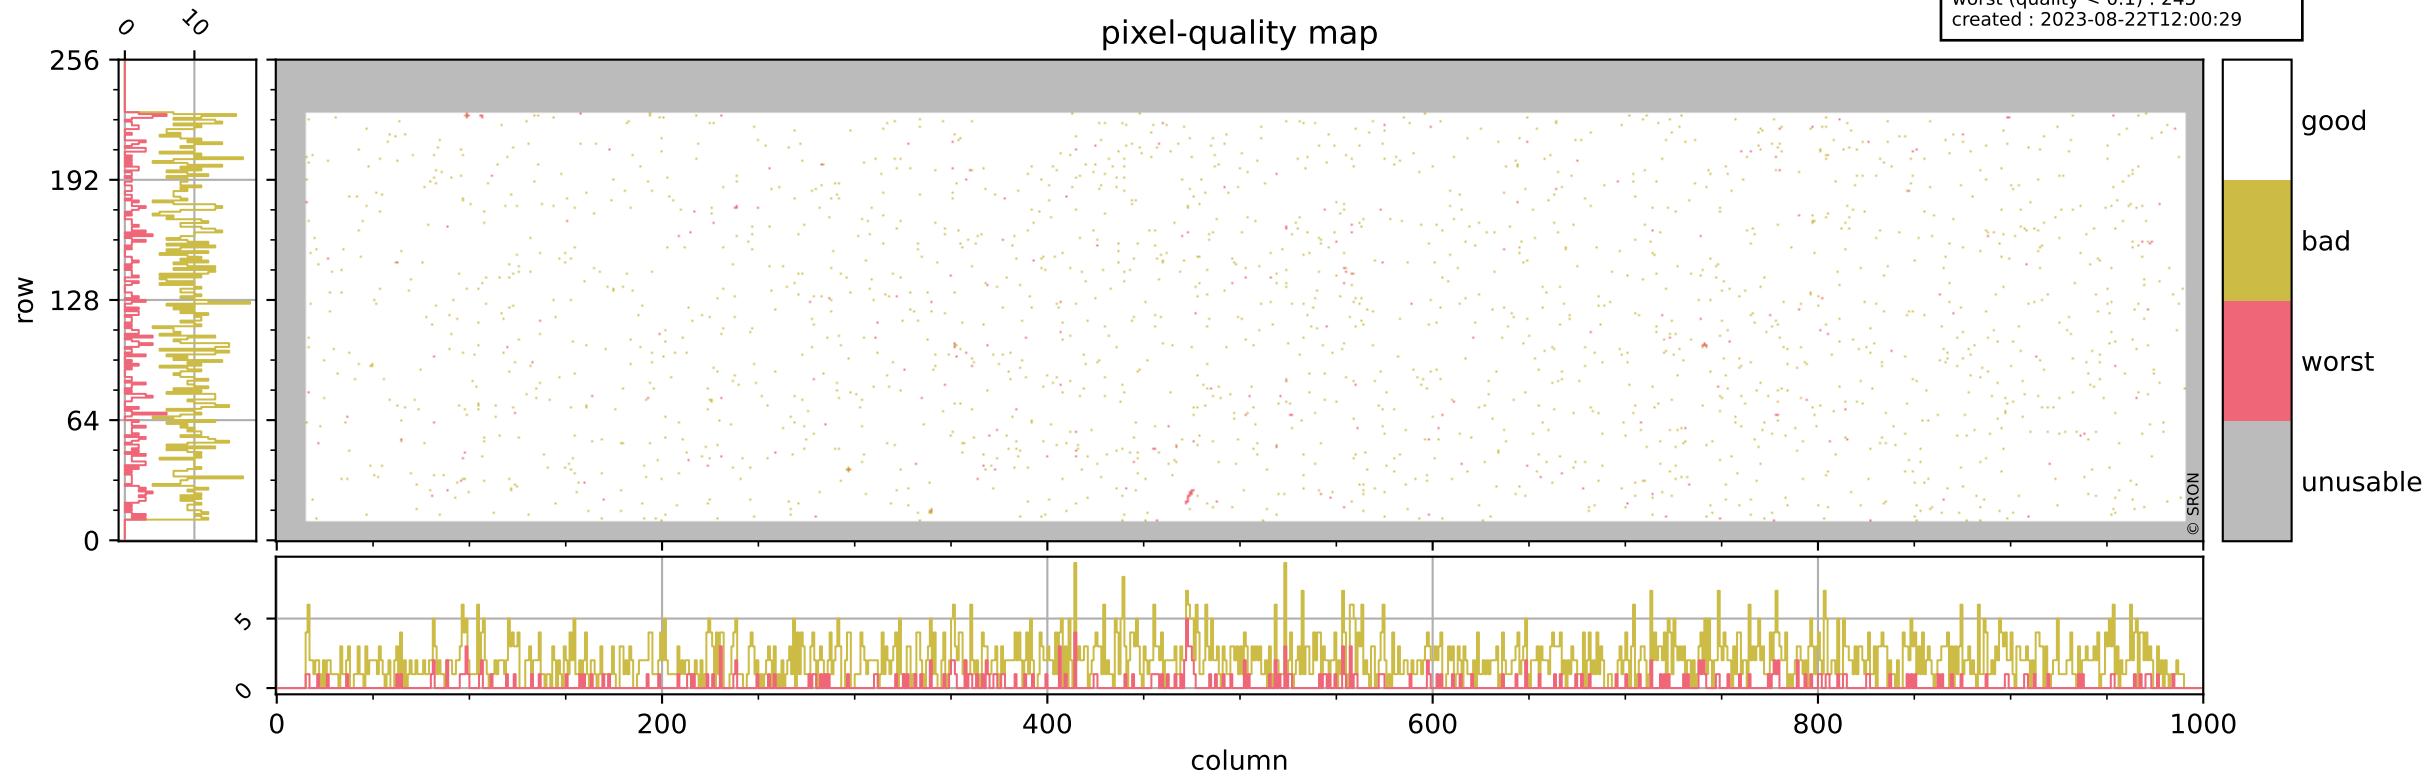

Tropomi SWIR pixel quality (beta nominal)

orbits : 18 in [12367, 12412]
coverage : 2020-03-03 / 2020-03-06
bad (quality < 0.8) : 2048
worst (quality < 0.1) : 245
created : 2023-08-22T12:00:29

pixel-quality map

Tropomi SWIR pixel quality (beta nominal)

orbits : 18 in [12367, 12412]
coverage : 2020-03-03 / 2020-03-06
bad (quality < 0.8) : 291
worst (quality < 0.1) : 119
created : 2023-08-22T12:00:29

Tropomi SWIR pixel quality (beta nominal)

orbits : 18 in [12367, 12412]
coverage : 2020-03-03 / 2020-03-06
bad (quality < 0.8) : 143
worst (quality < 0.1) : 42
created : 2023-08-22T12:00:29

Tropomi SWIR pixel quality (beta nominal)

orbits : 18 in [12367, 12412]
coverage : 2020-03-03 / 2020-03-06
bad (quality < 0.8) : 761
worst (quality < 0.1) : 102
created : 2023-08-22T12:00:30

Tropomi SWIR pixel quality (beta nominal)

orbits : 18 in [12367, 12412]
coverage : 2020-03-03 / 2020-03-06
to good : 872
good to bad : 585
to worst : 60
created : 2023-08-22T12:00:30

total quality compared with SWIR pixel-quality CKD