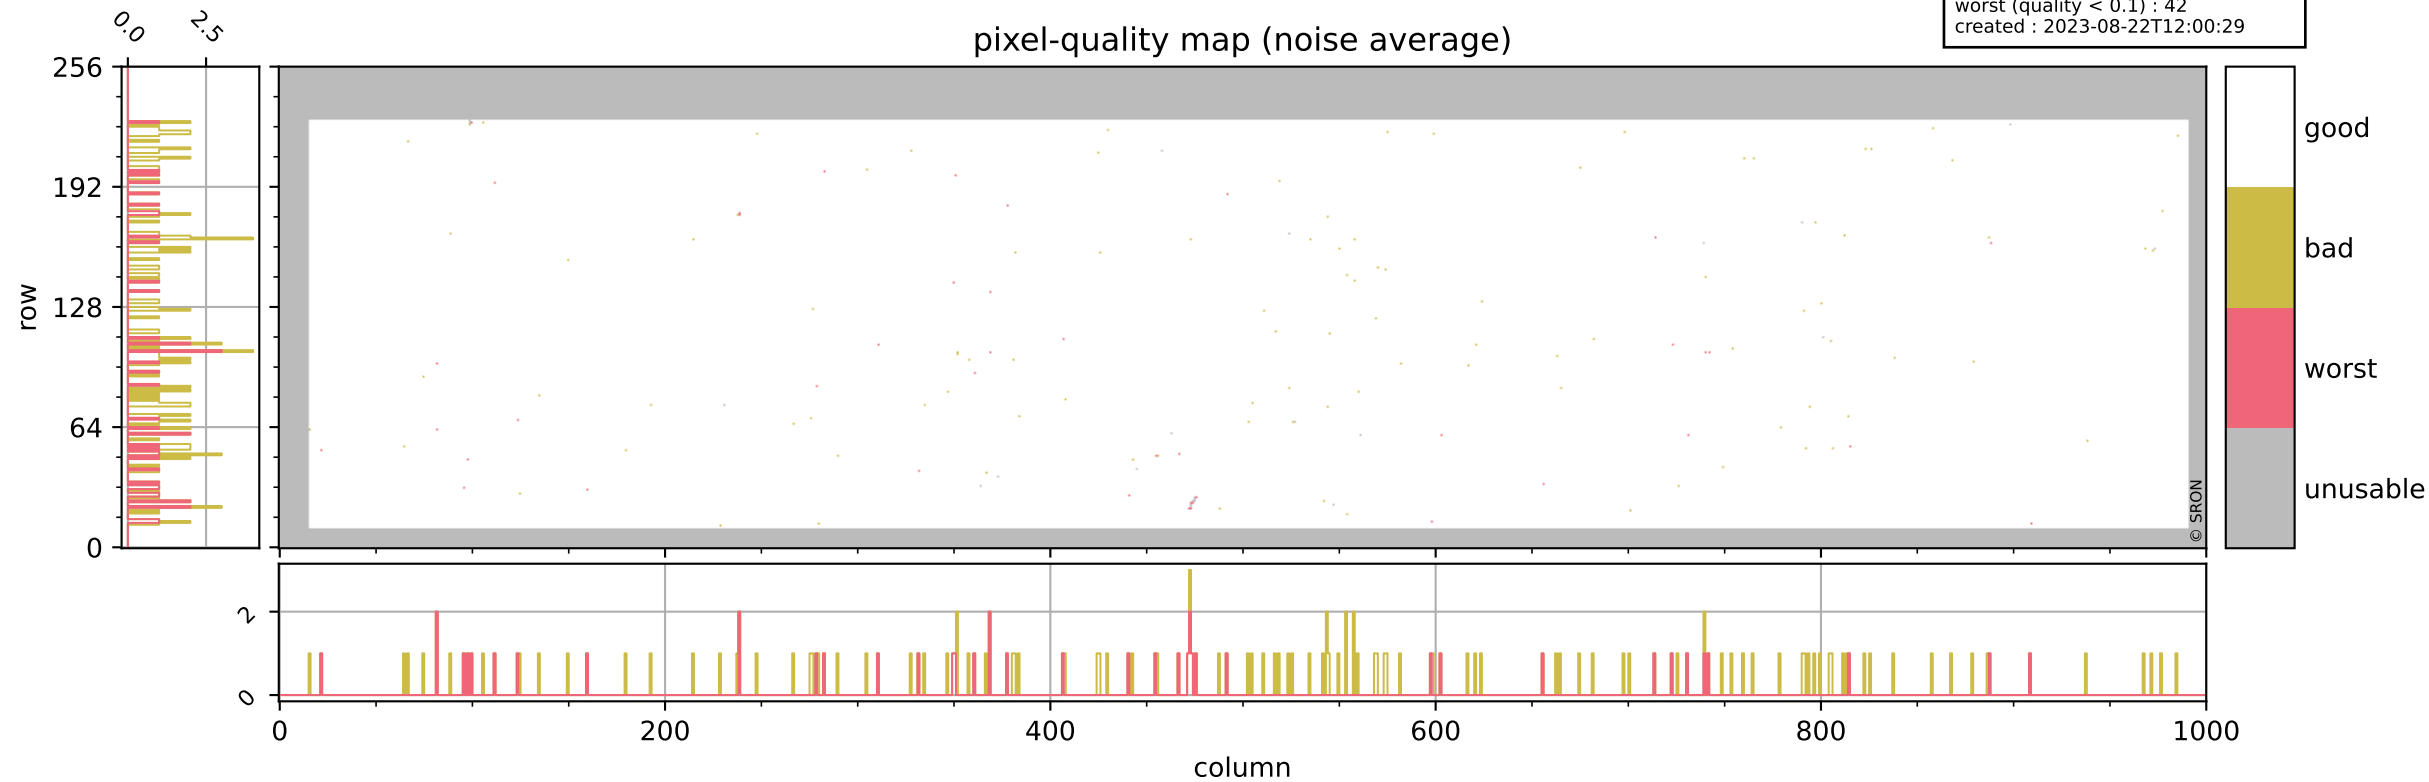

Tropomi SWIR pixel quality (beta nominal)

orbits : 18 in [12367, 12412]
coverage : 2020-03-03 / 2020-03-06
bad (quality < 0.8) : 2048
worst (quality < 0.1) : 245
created : 2023-08-22T12:00:29

pixel-quality map

Tropomi SWIR pixel quality (beta nominal)

orbits : 18 in [12367, 12412]
coverage : 2020-03-03 / 2020-03-06
bad (quality < 0.8) : 291
worst (quality < 0.1) : 119
created : 2023-08-22T12:00:29

Tropomi SWIR pixel quality (beta nominal)

orbits : 18 in [12367, 12412]
coverage : 2020-03-03 / 2020-03-06
bad (quality < 0.8) : 143
worst (quality < 0.1) : 42
created : 2023-08-22T12:00:29

Tropomi SWIR pixel quality (beta nominal)

orbits : 18 in [12367, 12412]
coverage : 2020-03-03 / 2020-03-06
bad (quality < 0.8) : 761
worst (quality < 0.1) : 102
created : 2023-08-22T12:00:30

Tropomi SWIR pixel quality (beta nominal)

orbits : 18 in [12367, 12412]
coverage : 2020-03-03 / 2020-03-06
to good : 872
good to bad : 585
to worst : 60
created : 2023-08-22T12:00:30

total quality compared with SWIR pixel-quality CKD