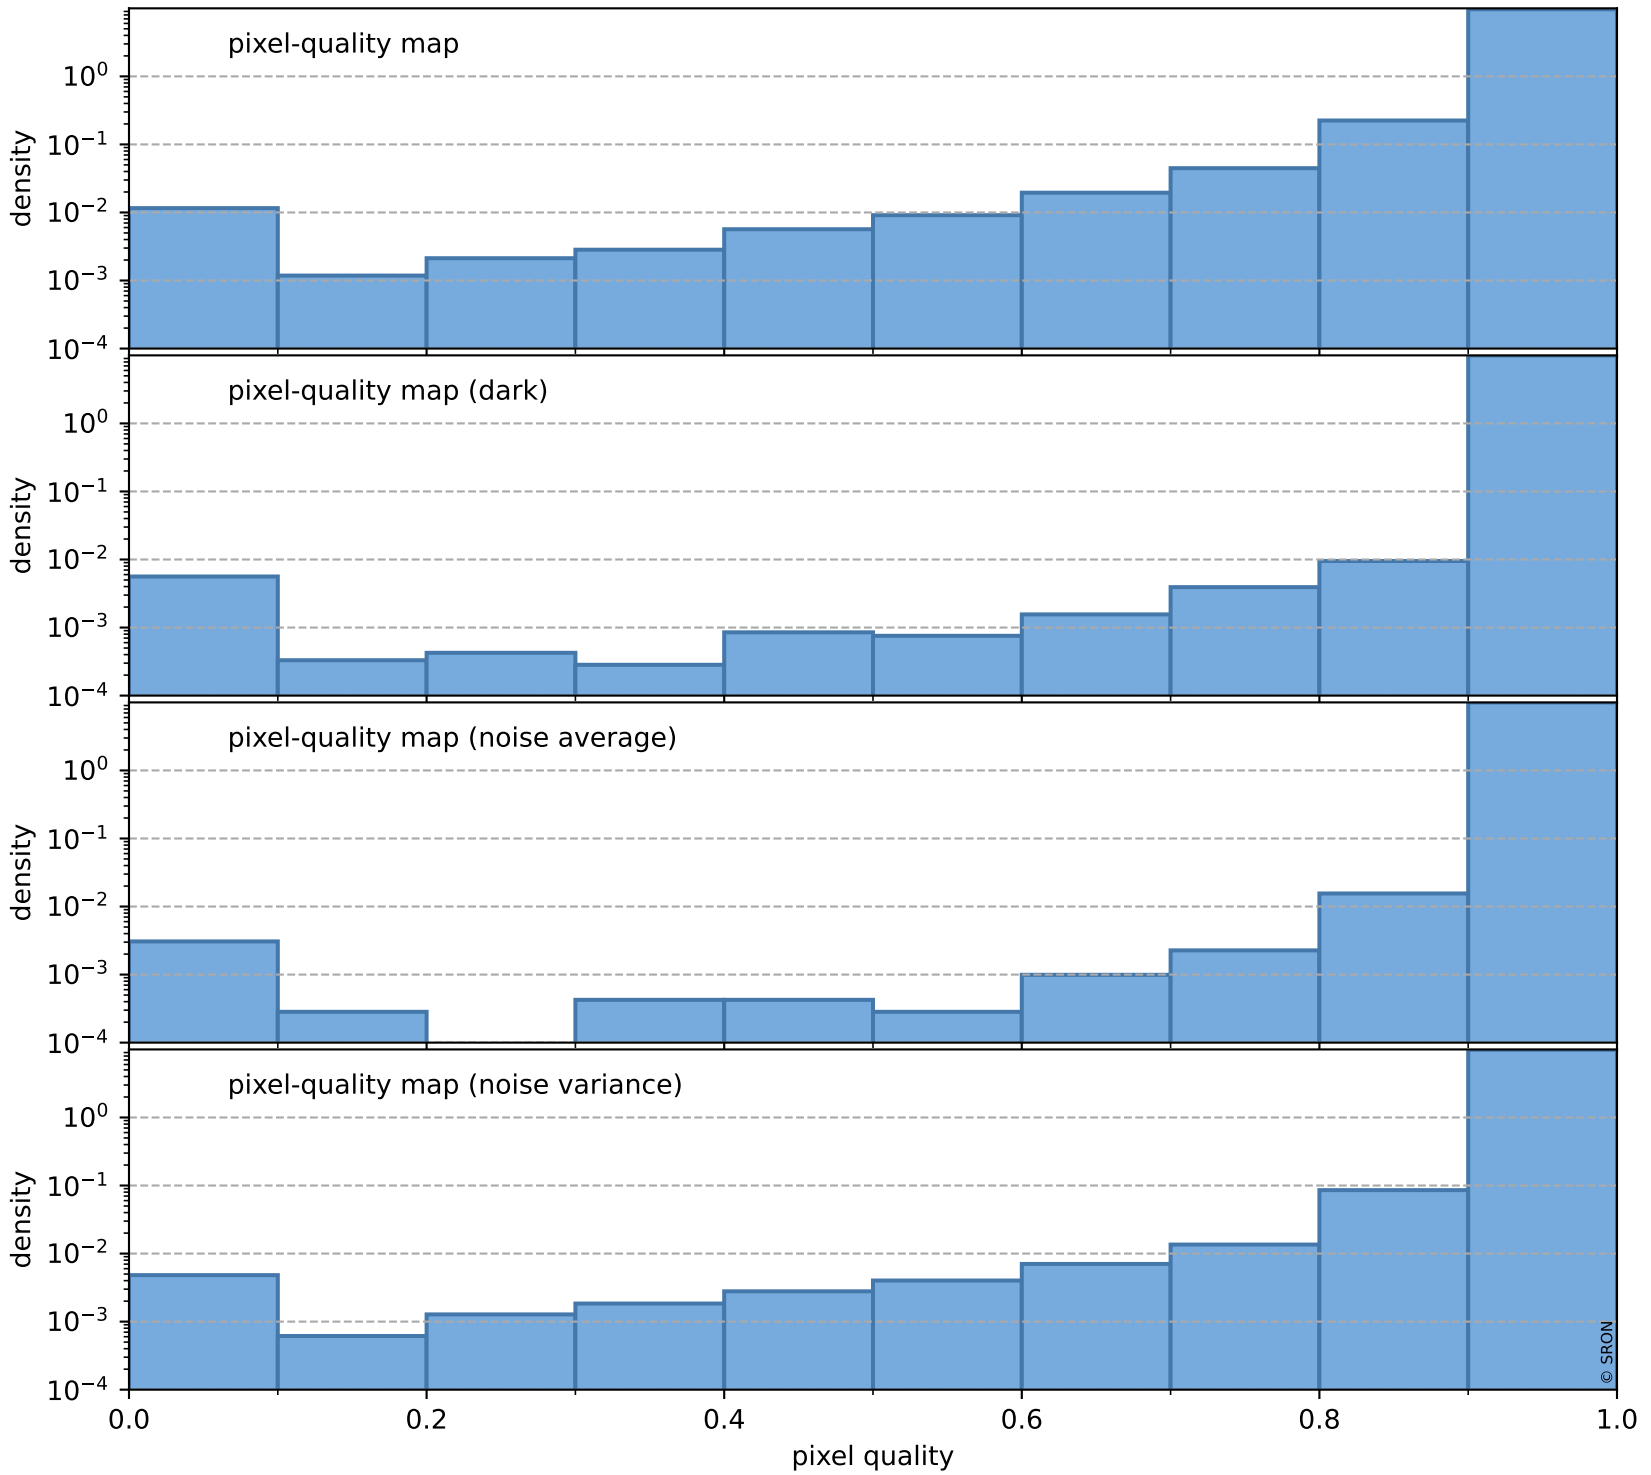

orbits : 18 in [12367, 12412]
coverage : 2020-03-03 / 2020-03-06
bad (quality < 0.8) : 143
worst (quality < 0.1) : 42
created : 2023-08-22T12:00:29

Tropomi SWIR pixel quality (beta nominal)

orbits : 18 in [12367, 12412]
coverage : 2020-03-03 / 2020-03-06
bad (quality < 0.8) : 761
worst (quality < 0.1) : 102
created : 2023-08-22T12:00:30

Tropomi SWIR pixel quality (beta nominal)

orbits : 18 in [12367, 12412]
coverage : 2020-03-03 / 2020-03-06
to good : 872
good to bad : 585
to worst : 60
created : 2023-08-22T12:00:30

total quality compared with SWIR pixel-quality CKD

Tropomi SWIR pixel quality (beta nominal)

orbits : 18 in [12367, 12412]
coverage : 2020-03-03 / 2020-03-06
created : 2023-08-22T12:00:30

Histograms of pixel-quality

Tropomi SWIR pixel quality (beta nominal) ground-tracks of Sentinel-5P

orbits : 18 in [12367, 12412]
coverage : 2020-03-03 / 2020-03-06
created : 2023-08-22T12:00:31

Tropomi SWIR pixel quality (beta nominal)

orbits : [1867, 12412]
coverage : 2018-02-20 / 2020-03-06
created : 2023-08-22T12:00:31