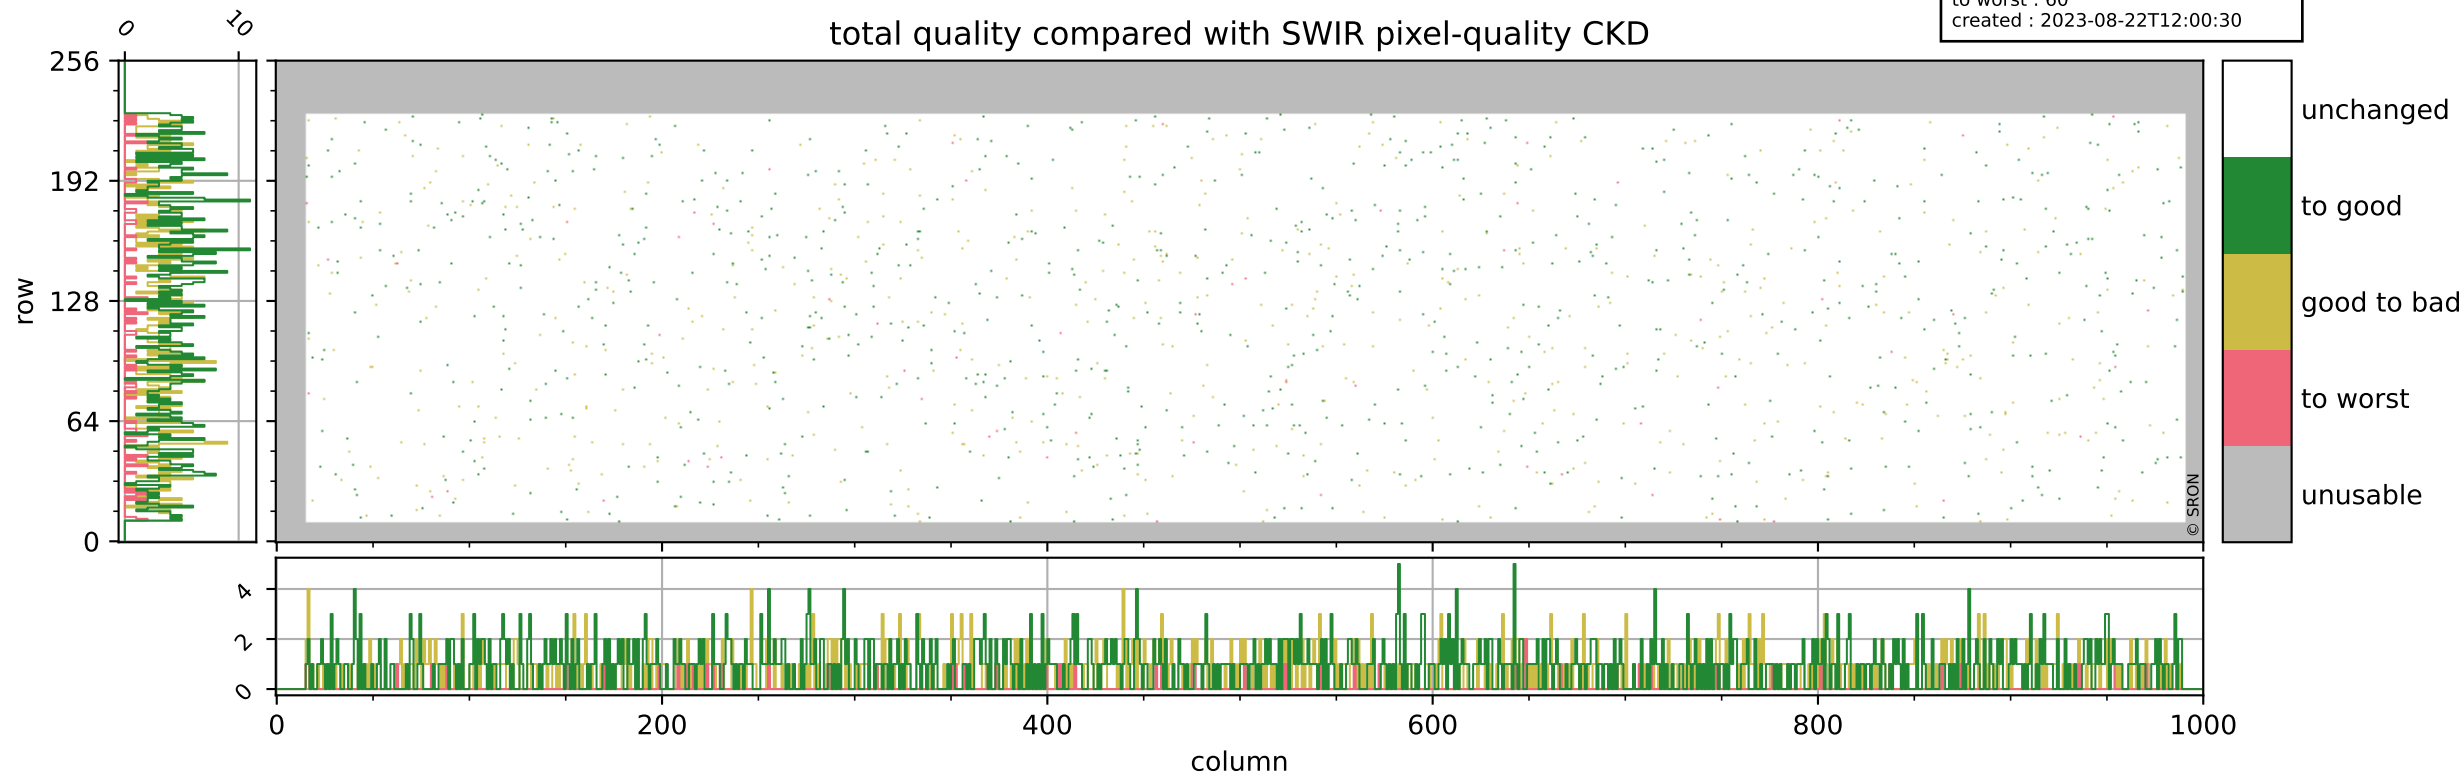

Tropomi SWIR pixel quality (beta nominal)

orbits : 18 in [12367, 12412]
coverage : 2020-03-03 / 2020-03-06
bad (quality < 0.8) : 291
worst (quality < 0.1) : 119
created : 2023-08-22T12:00:29

Tropomi SWIR pixel quality (beta nominal)

orbits : 18 in [12367, 12412]
coverage : 2020-03-03 / 2020-03-06
bad (quality < 0.8) : 143
worst (quality < 0.1) : 42
created : 2023-08-22T12:00:29

Tropomi SWIR pixel quality (beta nominal)

orbits : 18 in [12367, 12412]
coverage : 2020-03-03 / 2020-03-06
bad (quality < 0.8) : 761
worst (quality < 0.1) : 102
created : 2023-08-22T12:00:30

Tropomi SWIR pixel quality (beta nominal)

orbits : 18 in [12367, 12412]
coverage : 2020-03-03 / 2020-03-06
to good : 872
good to bad : 585
to worst : 60
created : 2023-08-22T12:00:30

total quality compared with SWIR pixel-quality CKD

Tropomi SWIR pixel quality (beta nominal)

orbits : 18 in [12367, 12412]
coverage : 2020-03-03 / 2020-03-06
created : 2023-08-22T12:00:30

Histograms of pixel-quality

Tropomi SWIR pixel quality (beta nominal) ground-tracks of Sentinel-5P