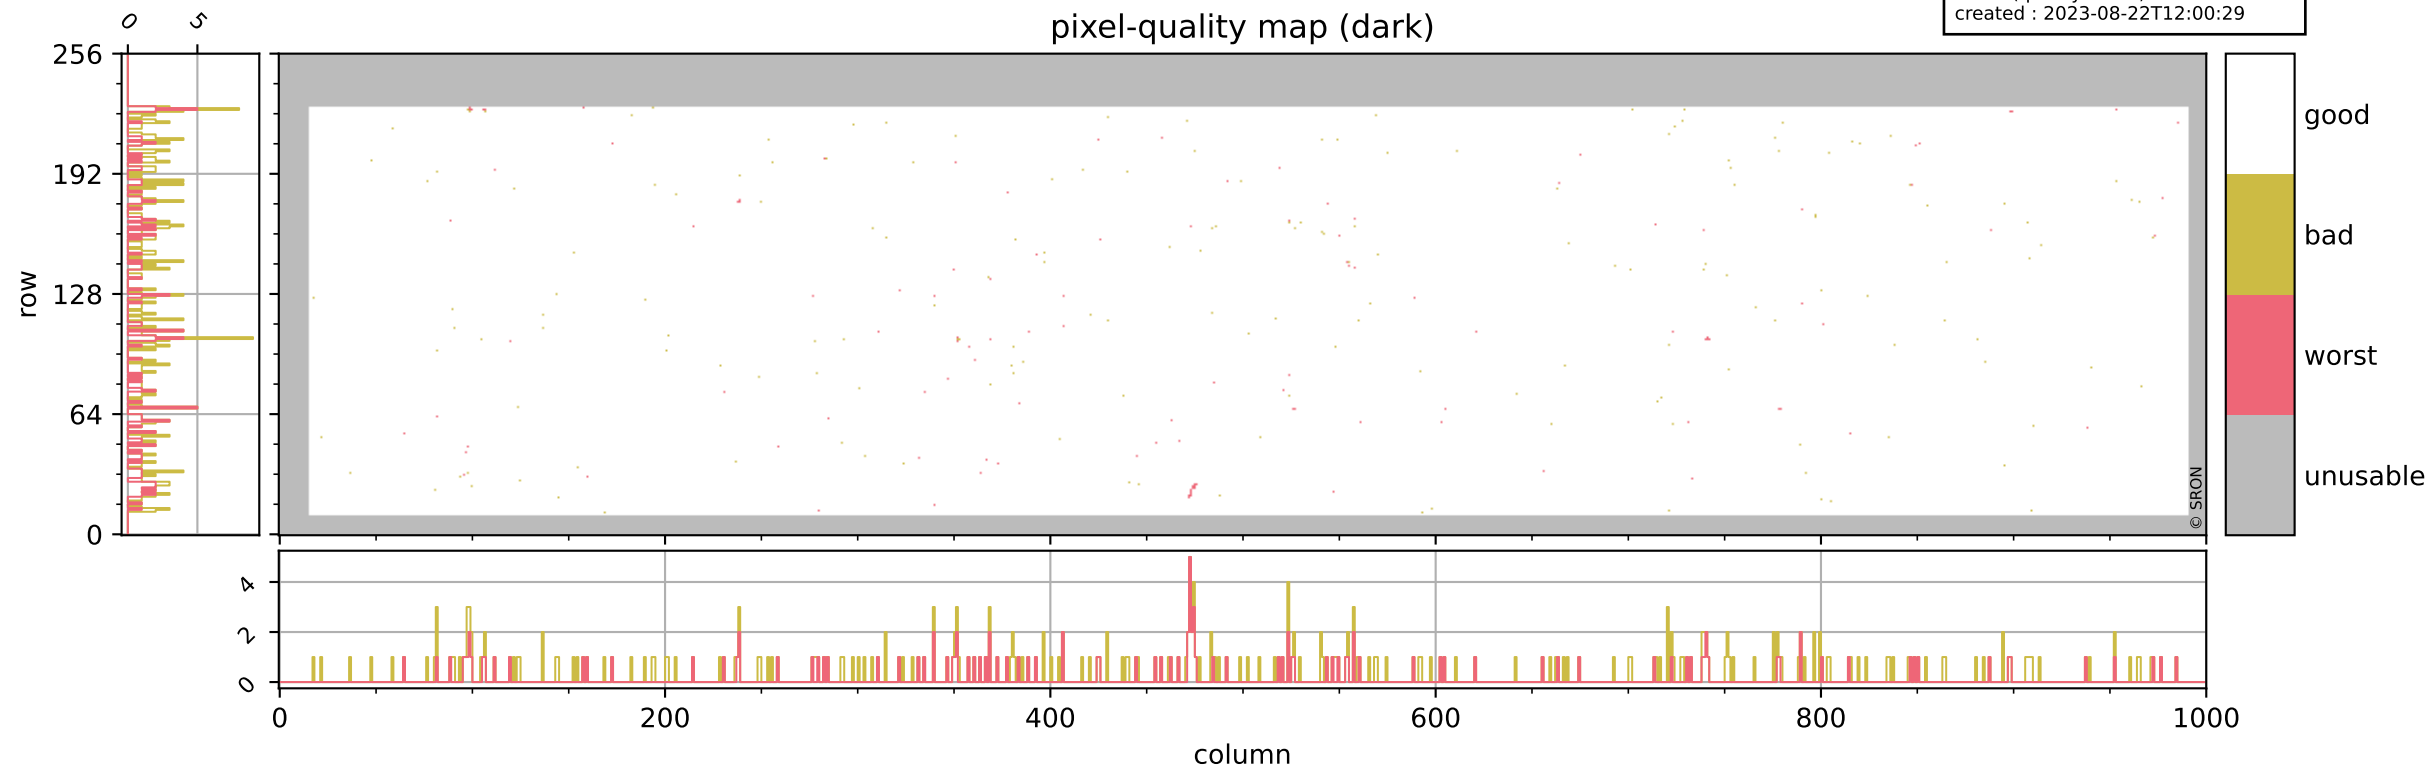

Tropomi SWIR pixel quality (beta nominal)

orbits : 18 in [12367, 12412]
coverage : 2020-03-03 / 2020-03-06
bad (quality < 0.8) : 2048
worst (quality < 0.1) : 245
created : 2023-08-22T12:00:29

pixel-quality map

Tropomi SWIR pixel quality (beta nominal)

orbits : 18 in [12367, 12412]
coverage : 2020-03-03 / 2020-03-06
bad (quality < 0.8) : 291
worst (quality < 0.1) : 119
created : 2023-08-22T12:00:29

Tropomi SWIR pixel quality (beta nominal)

orbits : 18 in [12367, 12412]
coverage : 2020-03-03 / 2020-03-06
bad (quality < 0.8) : 143
worst (quality < 0.1) : 42
created : 2023-08-22T12:00:29

Tropomi SWIR pixel quality (beta nominal)

orbits : 18 in [12367, 12412]
coverage : 2020-03-03 / 2020-03-06
bad (quality < 0.8) : 761
worst (quality < 0.1) : 102
created : 2023-08-22T12:00:30

Tropomi SWIR pixel quality (beta nominal)

orbits : 18 in [12367, 12412]
coverage : 2020-03-03 / 2020-03-06
to good : 872
good to bad : 585
to worst : 60
created : 2023-08-22T12:00:30

total quality compared with SWIR pixel-quality CKD