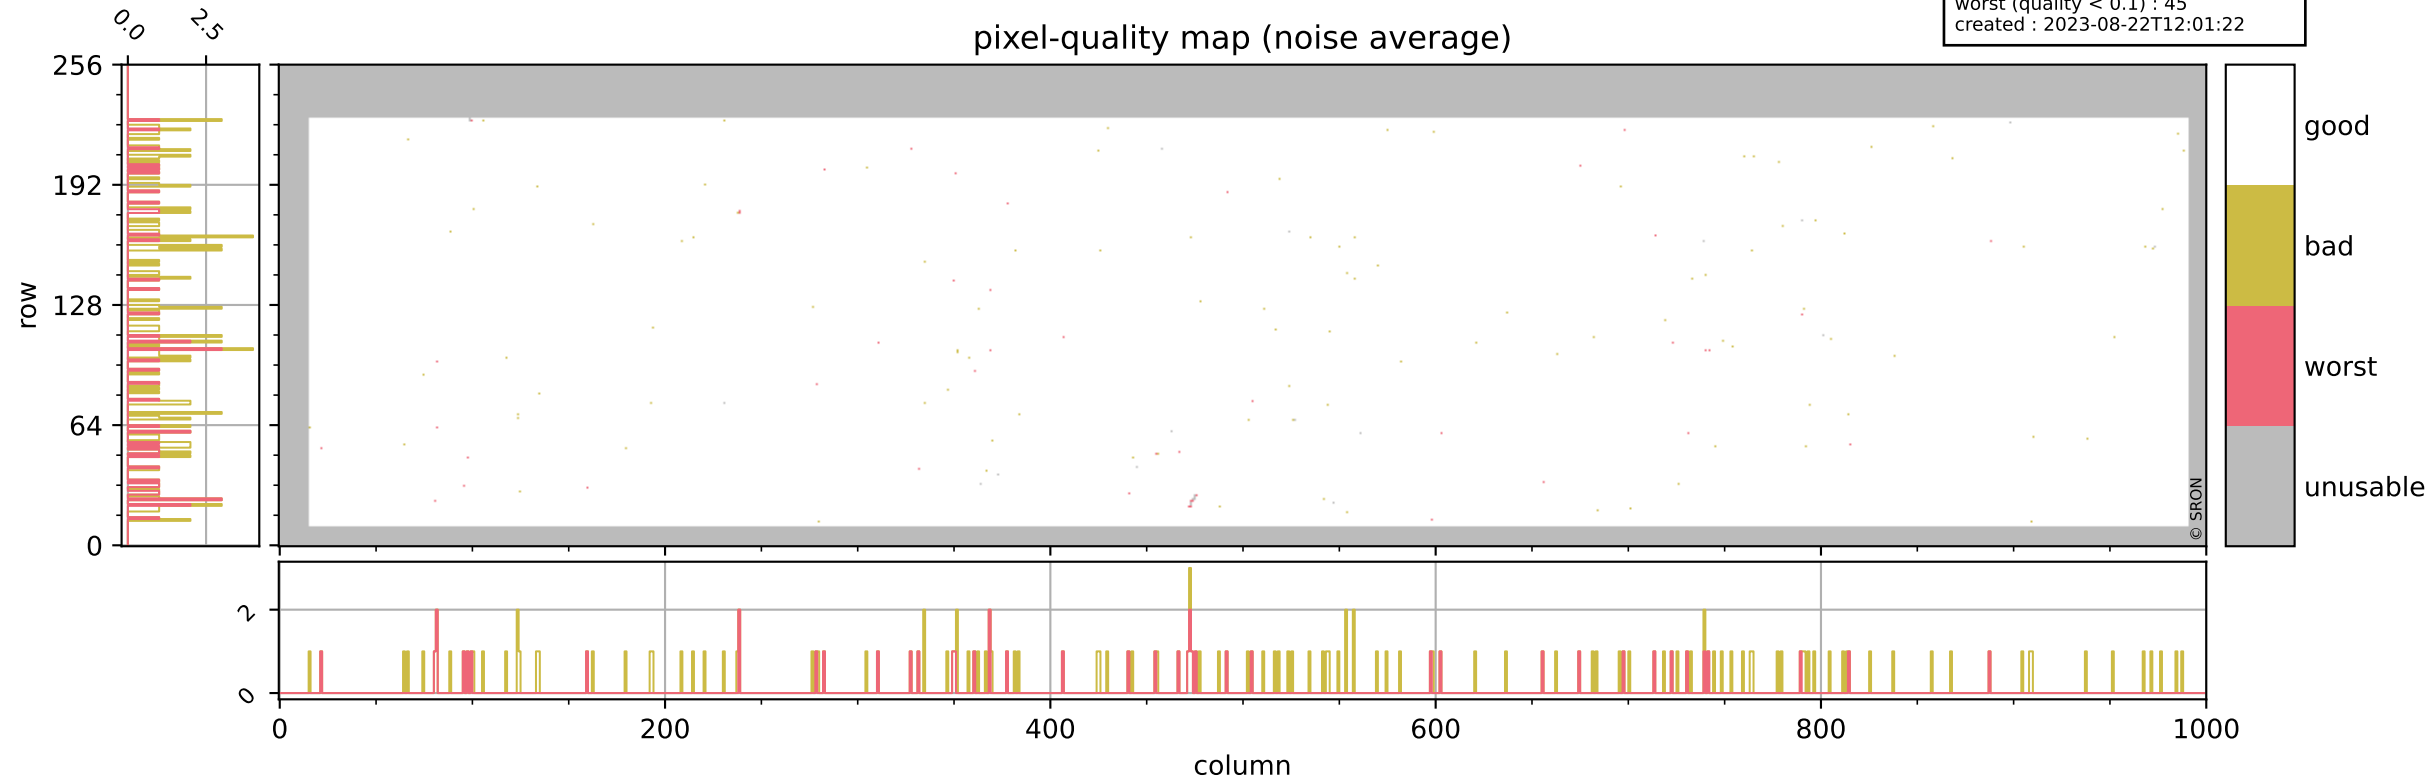

Tropomi SWIR pixel quality (beta nominal)

orbits : 18 in [13267, 13312]
coverage : 2020-05-05 / 2020-05-08
bad (quality < 0.8) : 2058
worst (quality < 0.1) : 261
created : 2023-08-22T12:01:21

pixel-quality map

Tropomi SWIR pixel quality (beta nominal)

orbits : 18 in [13267, 13312]
coverage : 2020-05-05 / 2020-05-08
bad (quality < 0.8) : 291
worst (quality < 0.1) : 118
created : 2023-08-22T12:01:21

Tropomi SWIR pixel quality (beta nominal)

orbits : 18 in [13267, 13312]
coverage : 2020-05-05 / 2020-05-08
bad (quality < 0.8) : 148
worst (quality < 0.1) : 45
created : 2023-08-22T12:01:22

Tropomi SWIR pixel quality (beta nominal)

orbits : 18 in [13267, 13312]
coverage : 2020-05-05 / 2020-05-08
bad (quality < 0.8) : 758
worst (quality < 0.1) : 89
created : 2023-08-22T12:01:22

Tropomi SWIR pixel quality (beta nominal)

orbits : 18 in [13267, 13312]
coverage : 2020-05-05 / 2020-05-08
to good : 862
good to bad : 576
to worst : 73
created : 2023-08-22T12:01:22

total quality compared with SWIR pixel-quality CKD