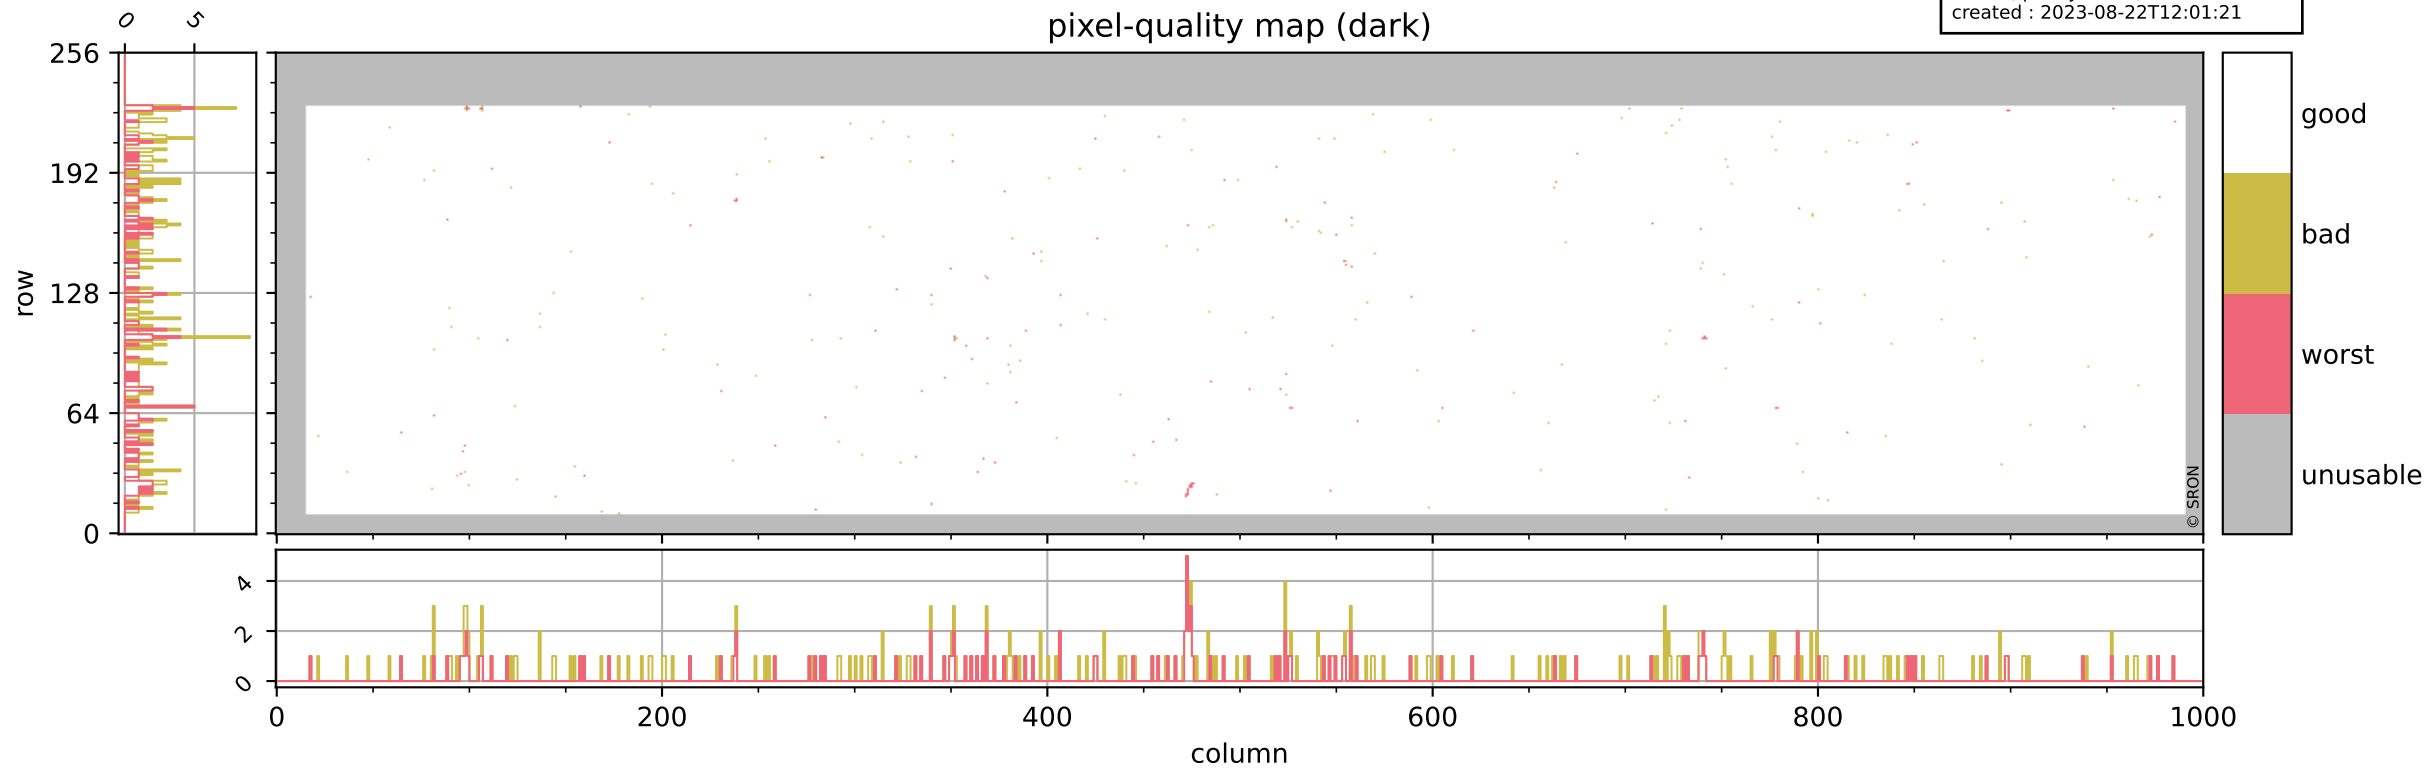

Tropomi SWIR pixel quality (beta nominal)

orbits : 18 in [13267, 13312]
coverage : 2020-05-05 / 2020-05-08
bad (quality < 0.8) : 2058
worst (quality < 0.1) : 261
created : 2023-08-22T12:01:21

pixel-quality map

Tropomi SWIR pixel quality (beta nominal)

orbits : 18 in [13267, 13312]
coverage : 2020-05-05 / 2020-05-08
bad (quality < 0.8) : 291
worst (quality < 0.1) : 118
created : 2023-08-22T12:01:21

Tropomi SWIR pixel quality (beta nominal)

orbits : 18 in [13267, 13312]
coverage : 2020-05-05 / 2020-05-08
bad (quality < 0.8) : 148
worst (quality < 0.1) : 45
created : 2023-08-22T12:01:22

Tropomi SWIR pixel quality (beta nominal)

orbits : 18 in [13267, 13312]
coverage : 2020-05-05 / 2020-05-08
bad (quality < 0.8) : 758
worst (quality < 0.1) : 89
created : 2023-08-22T12:01:22

Tropomi SWIR pixel quality (beta nominal)

orbits : 18 in [13267, 13312]
coverage : 2020-05-05 / 2020-05-08
to good : 862
good to bad : 576
to worst : 73
created : 2023-08-22T12:01:22

total quality compared with SWIR pixel-quality CKD