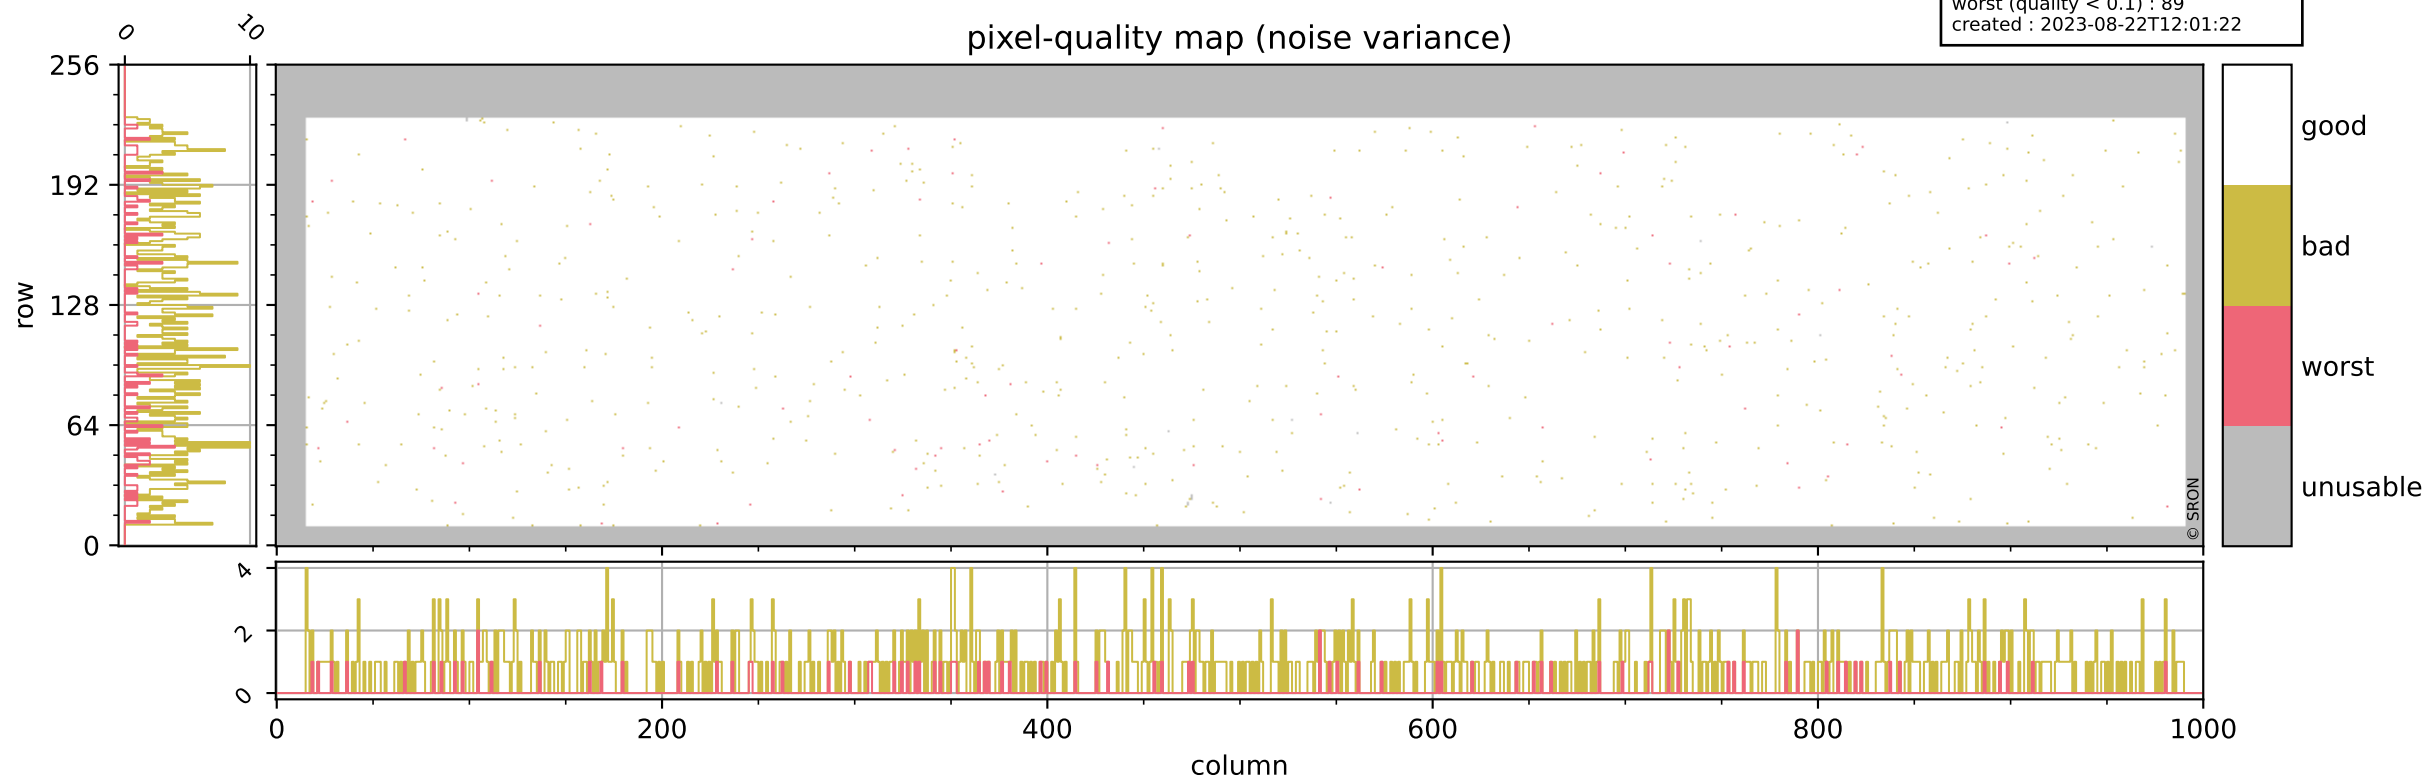

Tropomi SWIR pixel quality (beta nominal)

orbits : 18 in [13267, 13312]
coverage : 2020-05-05 / 2020-05-08
bad (quality < 0.8) : 2058
worst (quality < 0.1) : 261
created : 2023-08-22T12:01:21

pixel-quality map

Tropomi SWIR pixel quality (beta nominal)

orbits : 18 in [13267, 13312]
coverage : 2020-05-05 / 2020-05-08
bad (quality < 0.8) : 291
worst (quality < 0.1) : 118
created : 2023-08-22T12:01:21

Tropomi SWIR pixel quality (beta nominal)

orbits : 18 in [13267, 13312]
coverage : 2020-05-05 / 2020-05-08
bad (quality < 0.8) : 148
worst (quality < 0.1) : 45
created : 2023-08-22T12:01:22

Tropomi SWIR pixel quality (beta nominal)

orbits : 18 in [13267, 13312]
coverage : 2020-05-05 / 2020-05-08
bad (quality < 0.8) : 758
worst (quality < 0.1) : 89
created : 2023-08-22T12:01:22

Tropomi SWIR pixel quality (beta nominal)

orbits : 18 in [13267, 13312]
coverage : 2020-05-05 / 2020-05-08
to good : 862
good to bad : 576
to worst : 73
created : 2023-08-22T12:01:22

total quality compared with SWIR pixel-quality CKD