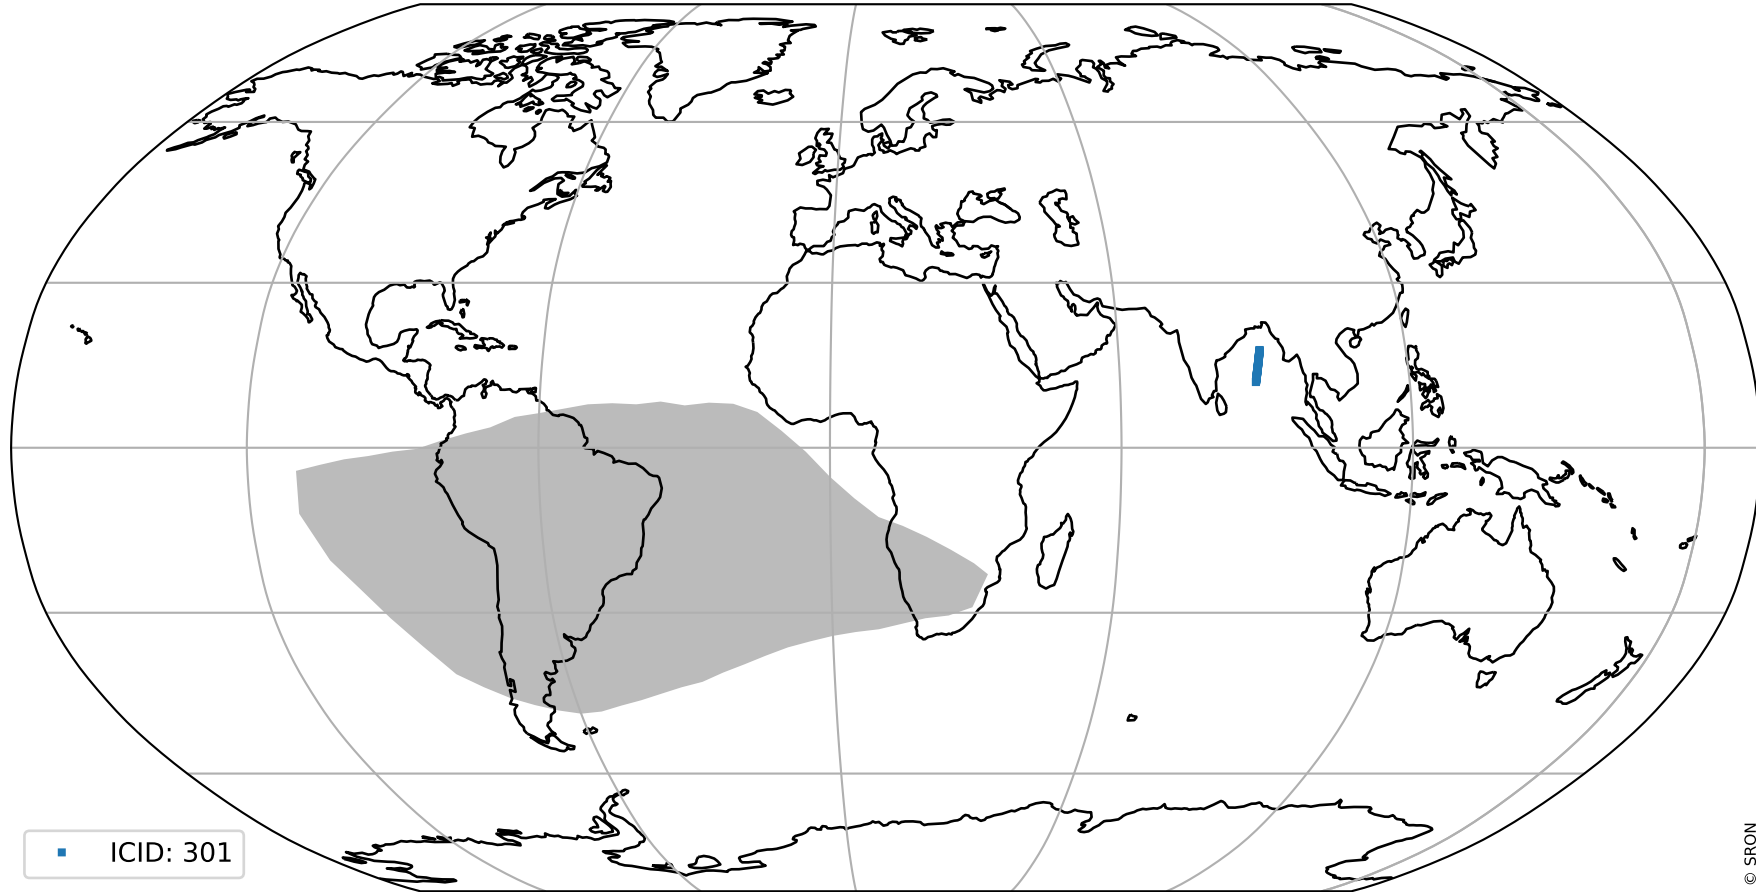

Tropomi SWIR pixel quality (beta nominal)

orbits : 18 in [13267, 13312]
coverage : 2020-05-05 / 2020-05-08
created : 2023-08-22T12:01:22

Histograms of pixel-quality

Tropomi SWIR pixel quality (beta nominal) ground-tracks of Sentinel-5P

orbits : 18 in [13267, 13312]
coverage : 2020-05-05 / 2020-05-08
created : 2023-08-22T12:01:23

■ ICID: 301

Tropomi SWIR pixel quality (beta nominal)

orbits : [1867, 13312]
coverage : 2018-02-20 / 2020-05-08
created : 2023-08-22T12:01:23