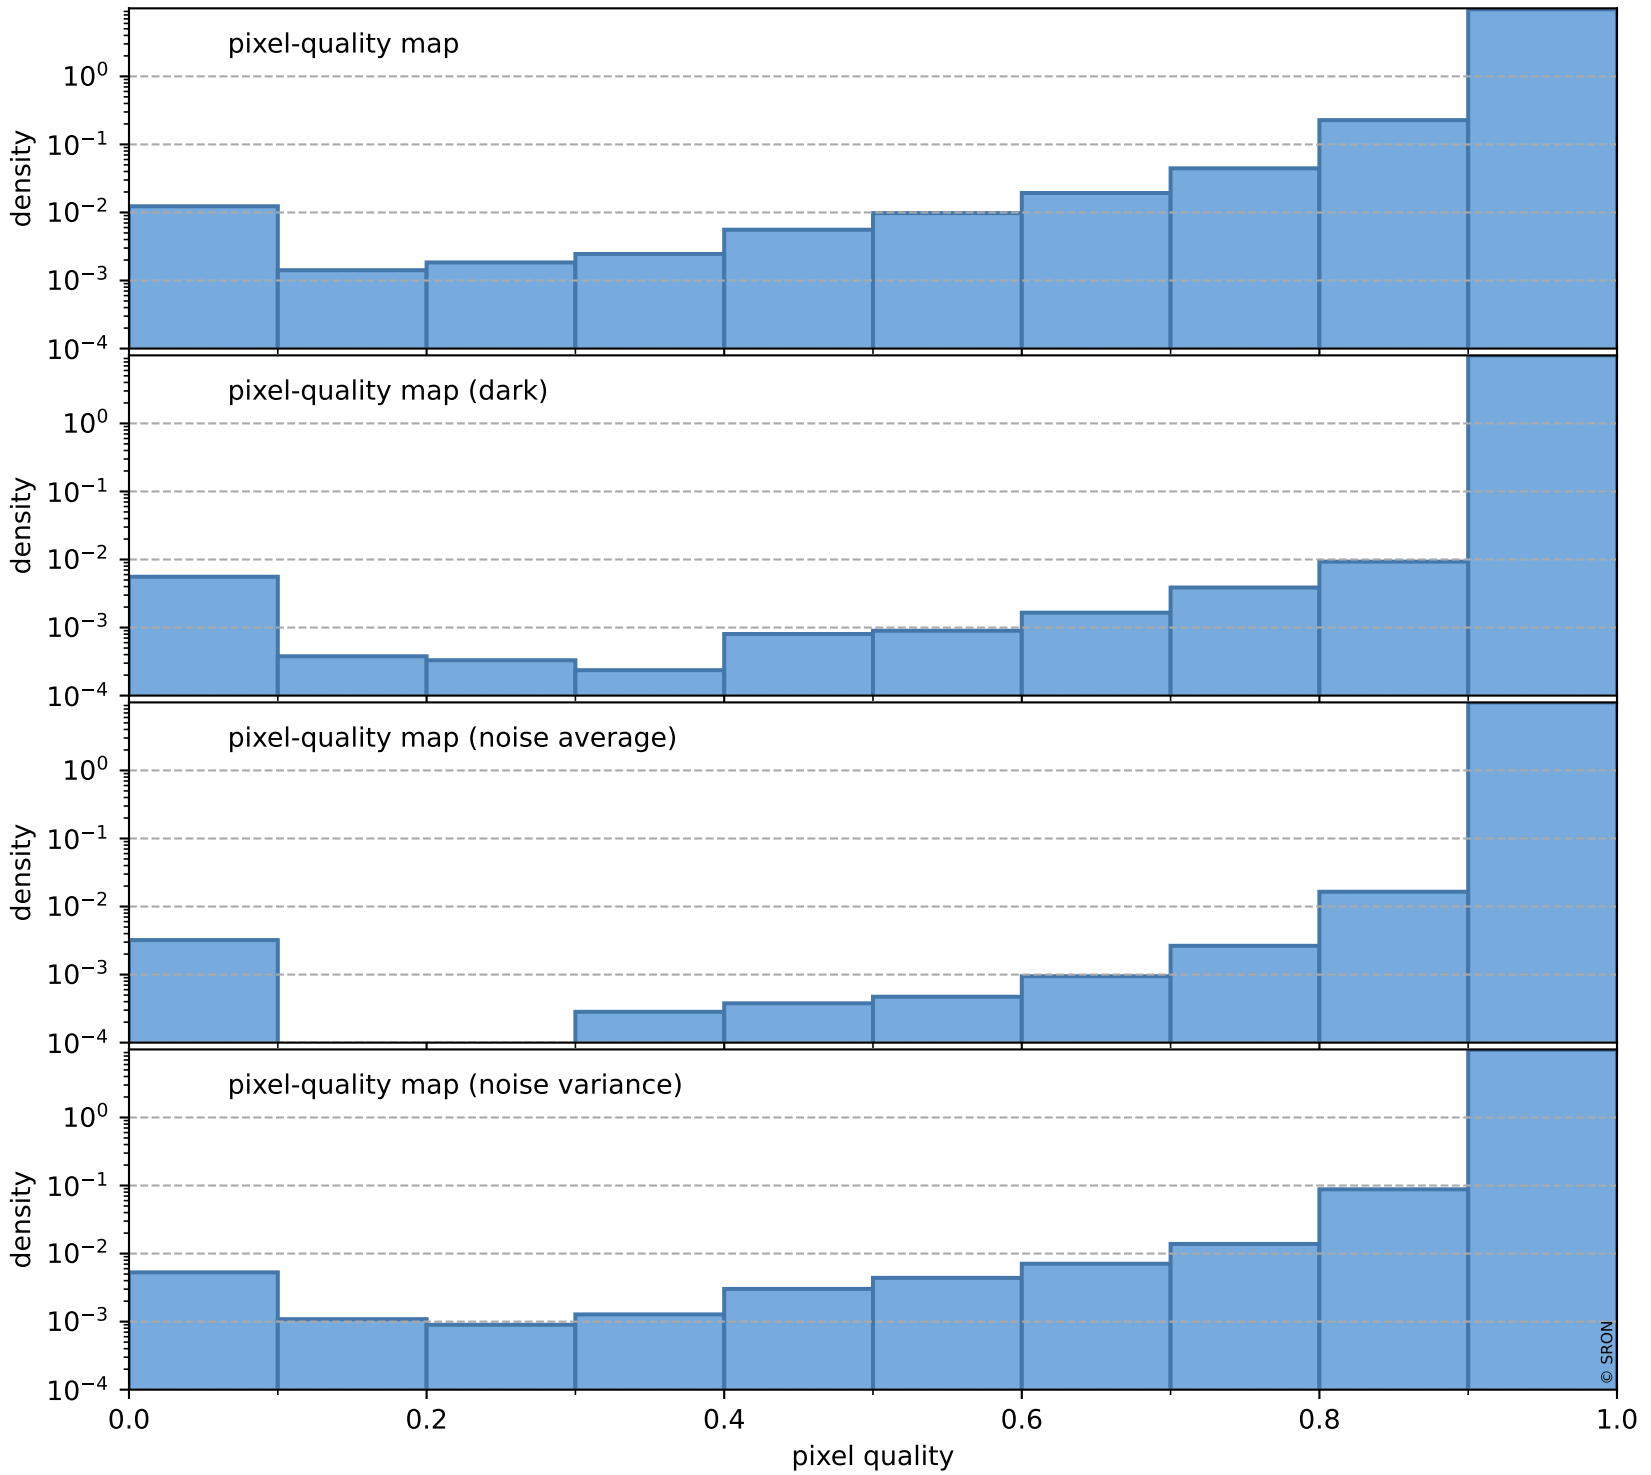

orbits : 18 in [13267, 13312]
coverage : 2020-05-05 / 2020-05-08
bad (quality < 0.8) : 148
worst (quality < 0.1) : 45
created : 2023-08-22T12:01:22

Tropomi SWIR pixel quality (beta nominal)

orbits : 18 in [13267, 13312]
coverage : 2020-05-05 / 2020-05-08
bad (quality < 0.8) : 758
worst (quality < 0.1) : 89
created : 2023-08-22T12:01:22

Tropomi SWIR pixel quality (beta nominal)

orbits : 18 in [13267, 13312]
coverage : 2020-05-05 / 2020-05-08
to good : 862
good to bad : 576
to worst : 73
created : 2023-08-22T12:01:22

total quality compared with SWIR pixel-quality CKD

Tropomi SWIR pixel quality (beta nominal)

orbits : 18 in [13267, 13312]
coverage : 2020-05-05 / 2020-05-08
created : 2023-08-22T12:01:22

Histograms of pixel-quality

Tropomi SWIR pixel quality (beta nominal) ground-tracks of Sentinel-5P