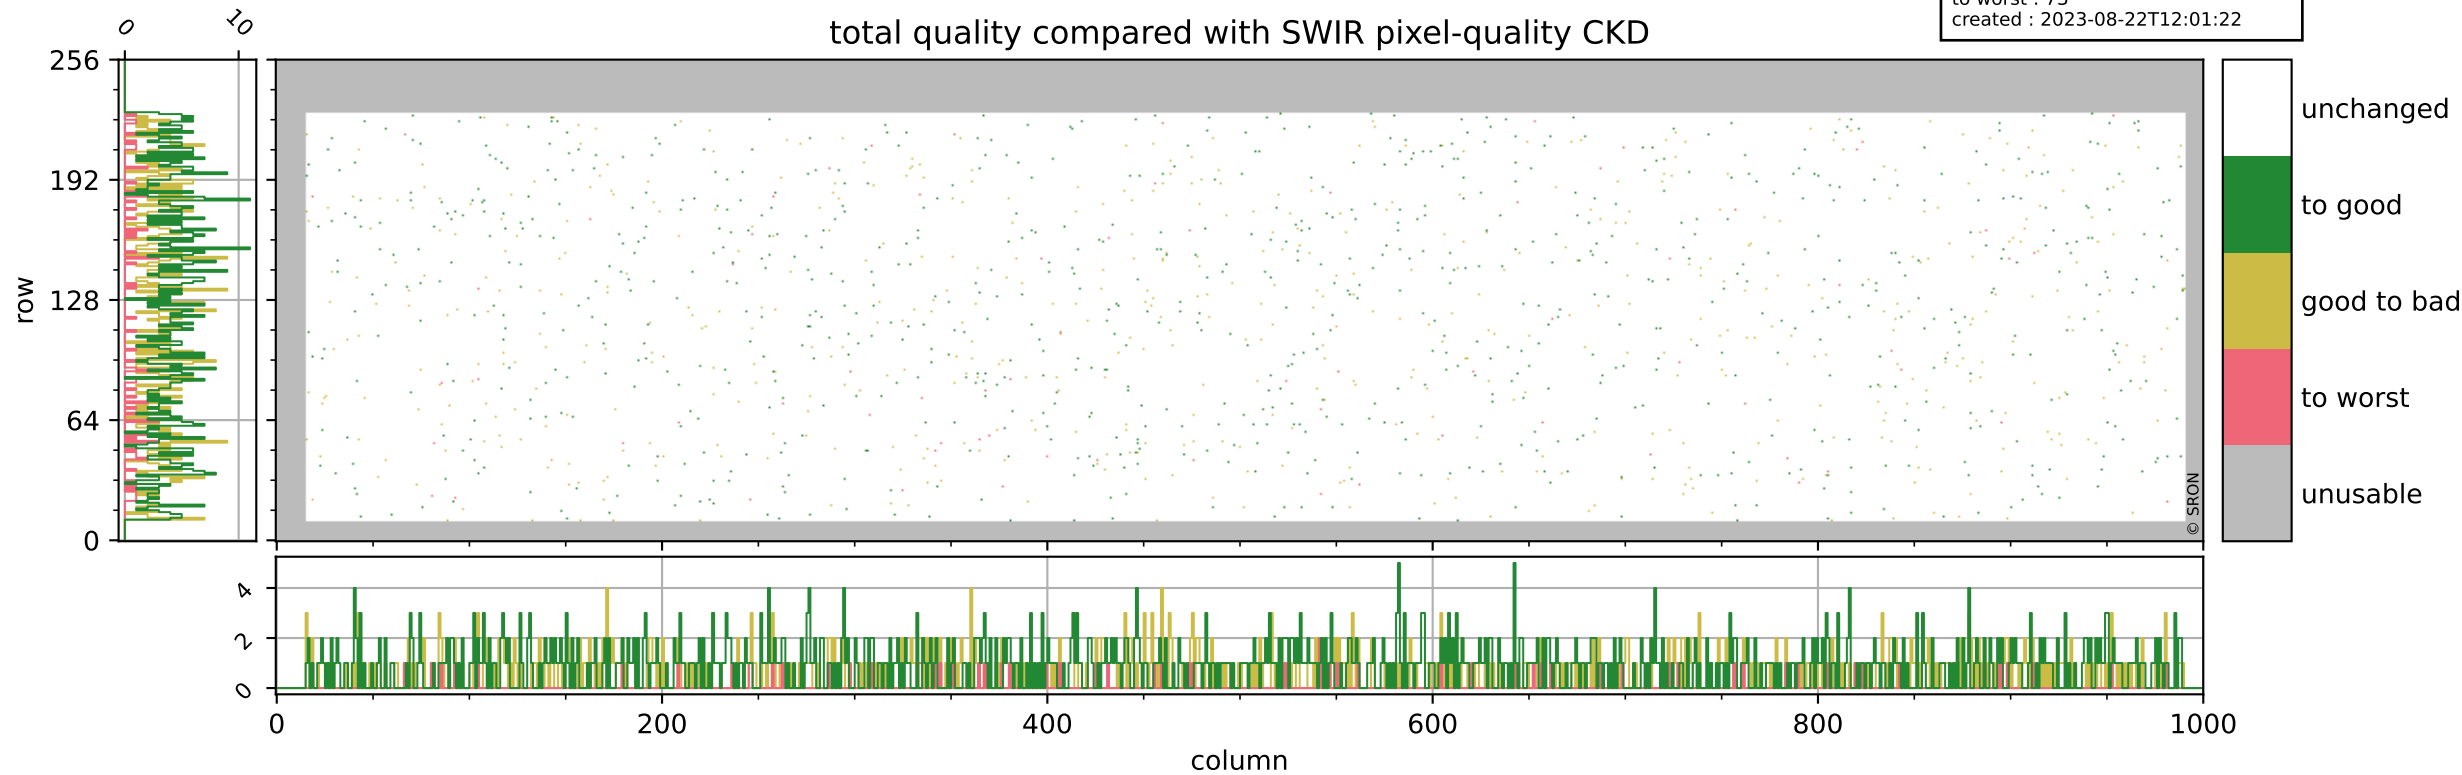

Tropomi SWIR pixel quality (beta nominal)

orbits : 18 in [13267, 13312]
coverage : 2020-05-05 / 2020-05-08
bad (quality < 0.8) : 291
worst (quality < 0.1) : 118
created : 2023-08-22T12:01:21

Tropomi SWIR pixel quality (beta nominal)

orbits : 18 in [13267, 13312]
coverage : 2020-05-05 / 2020-05-08
bad (quality < 0.8) : 148
worst (quality < 0.1) : 45
created : 2023-08-22T12:01:22

Tropomi SWIR pixel quality (beta nominal)

orbits : 18 in [13267, 13312]
coverage : 2020-05-05 / 2020-05-08
bad (quality < 0.8) : 758
worst (quality < 0.1) : 89
created : 2023-08-22T12:01:22

Tropomi SWIR pixel quality (beta nominal)

orbits : 18 in [13267, 13312]
coverage : 2020-05-05 / 2020-05-08
to good : 862
good to bad : 576
to worst : 73
created : 2023-08-22T12:01:22

total quality compared with SWIR pixel-quality CKD

Tropomi SWIR pixel quality (beta nominal)

orbits : 18 in [13267, 13312]
coverage : 2020-05-05 / 2020-05-08
created : 2023-08-22T12:01:22

Histograms of pixel-quality

Tropomi SWIR pixel quality (beta nominal) ground-tracks of Sentinel-5P