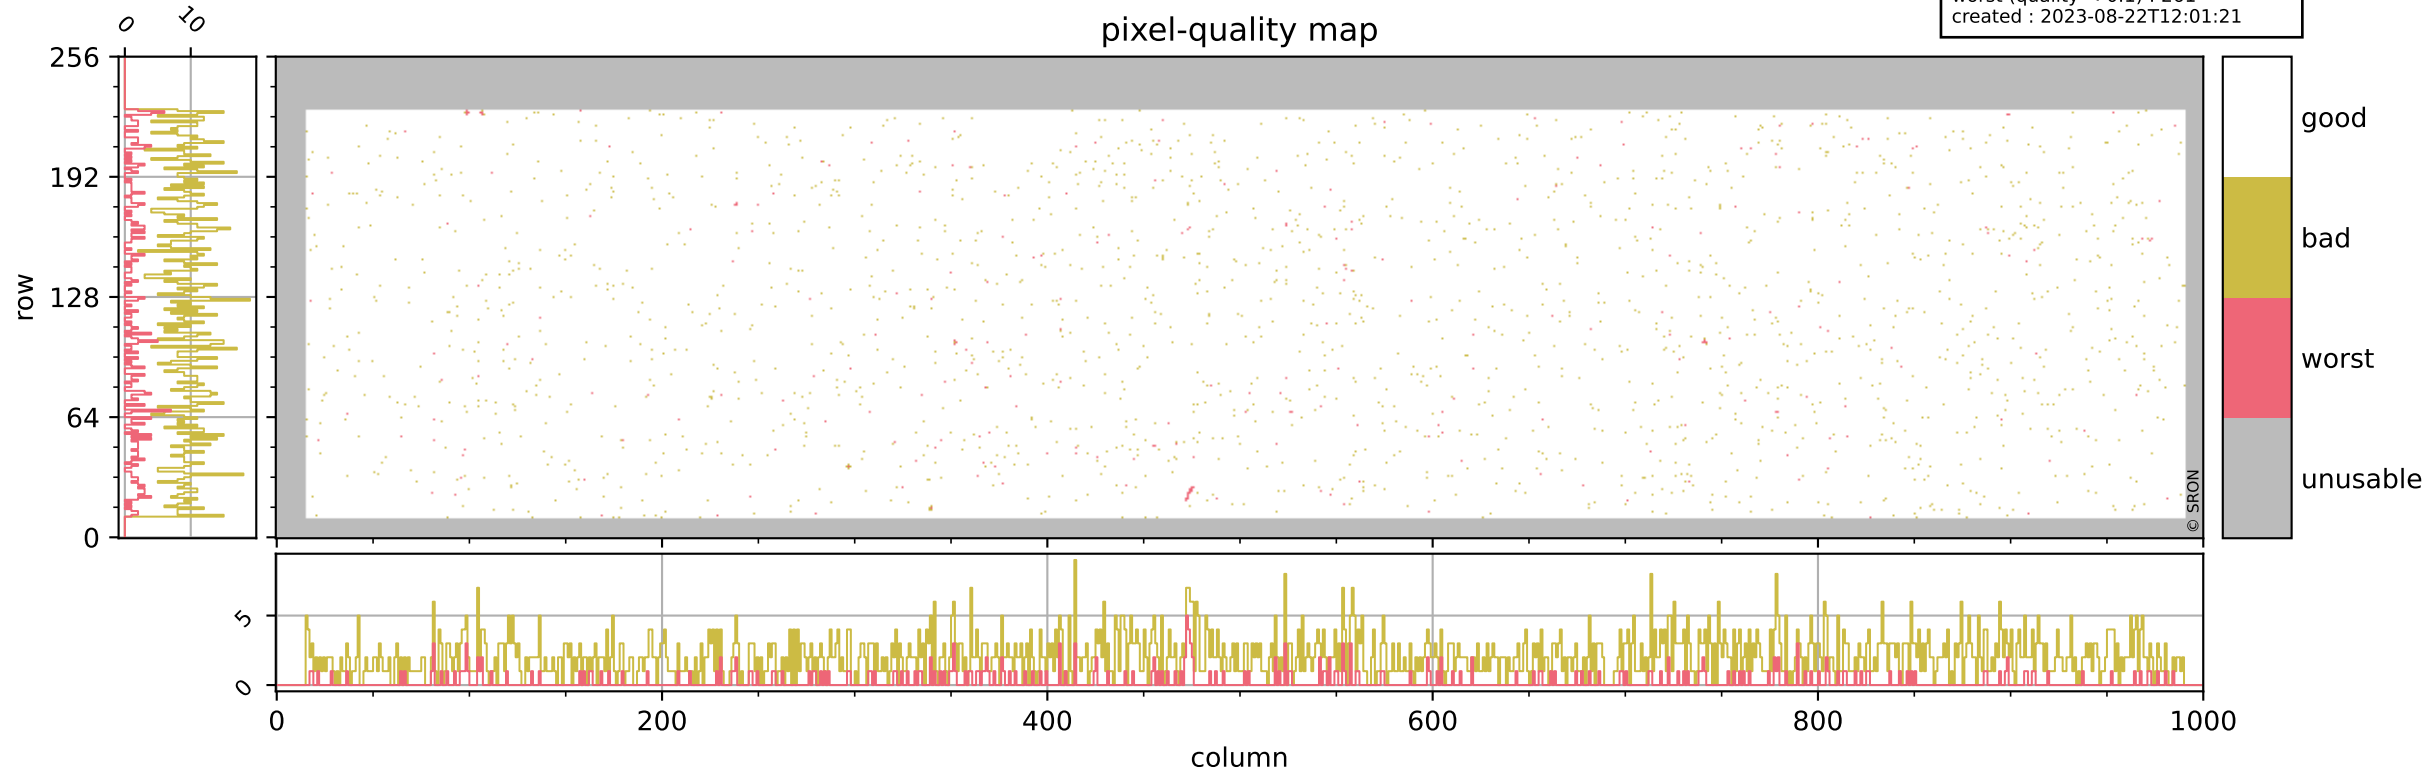

Tropomi SWIR pixel quality (beta nominal)

orbits : 18 in [13267, 13312]
coverage : 2020-05-05 / 2020-05-08
bad (quality < 0.8) : 2058
worst (quality < 0.1) : 261
created : 2023-08-22T12:01:21

pixel-quality map

Tropomi SWIR pixel quality (beta nominal)

orbits : 18 in [13267, 13312]
coverage : 2020-05-05 / 2020-05-08
bad (quality < 0.8) : 291
worst (quality < 0.1) : 118
created : 2023-08-22T12:01:21

Tropomi SWIR pixel quality (beta nominal)

orbits : 18 in [13267, 13312]
coverage : 2020-05-05 / 2020-05-08
bad (quality < 0.8) : 148
worst (quality < 0.1) : 45
created : 2023-08-22T12:01:22

Tropomi SWIR pixel quality (beta nominal)

orbits : 18 in [13267, 13312]
coverage : 2020-05-05 / 2020-05-08
bad (quality < 0.8) : 758
worst (quality < 0.1) : 89
created : 2023-08-22T12:01:22

Tropomi SWIR pixel quality (beta nominal)

orbits : 18 in [13267, 13312]
coverage : 2020-05-05 / 2020-05-08
to good : 862
good to bad : 576
to worst : 73
created : 2023-08-22T12:01:22

total quality compared with SWIR pixel-quality CKD