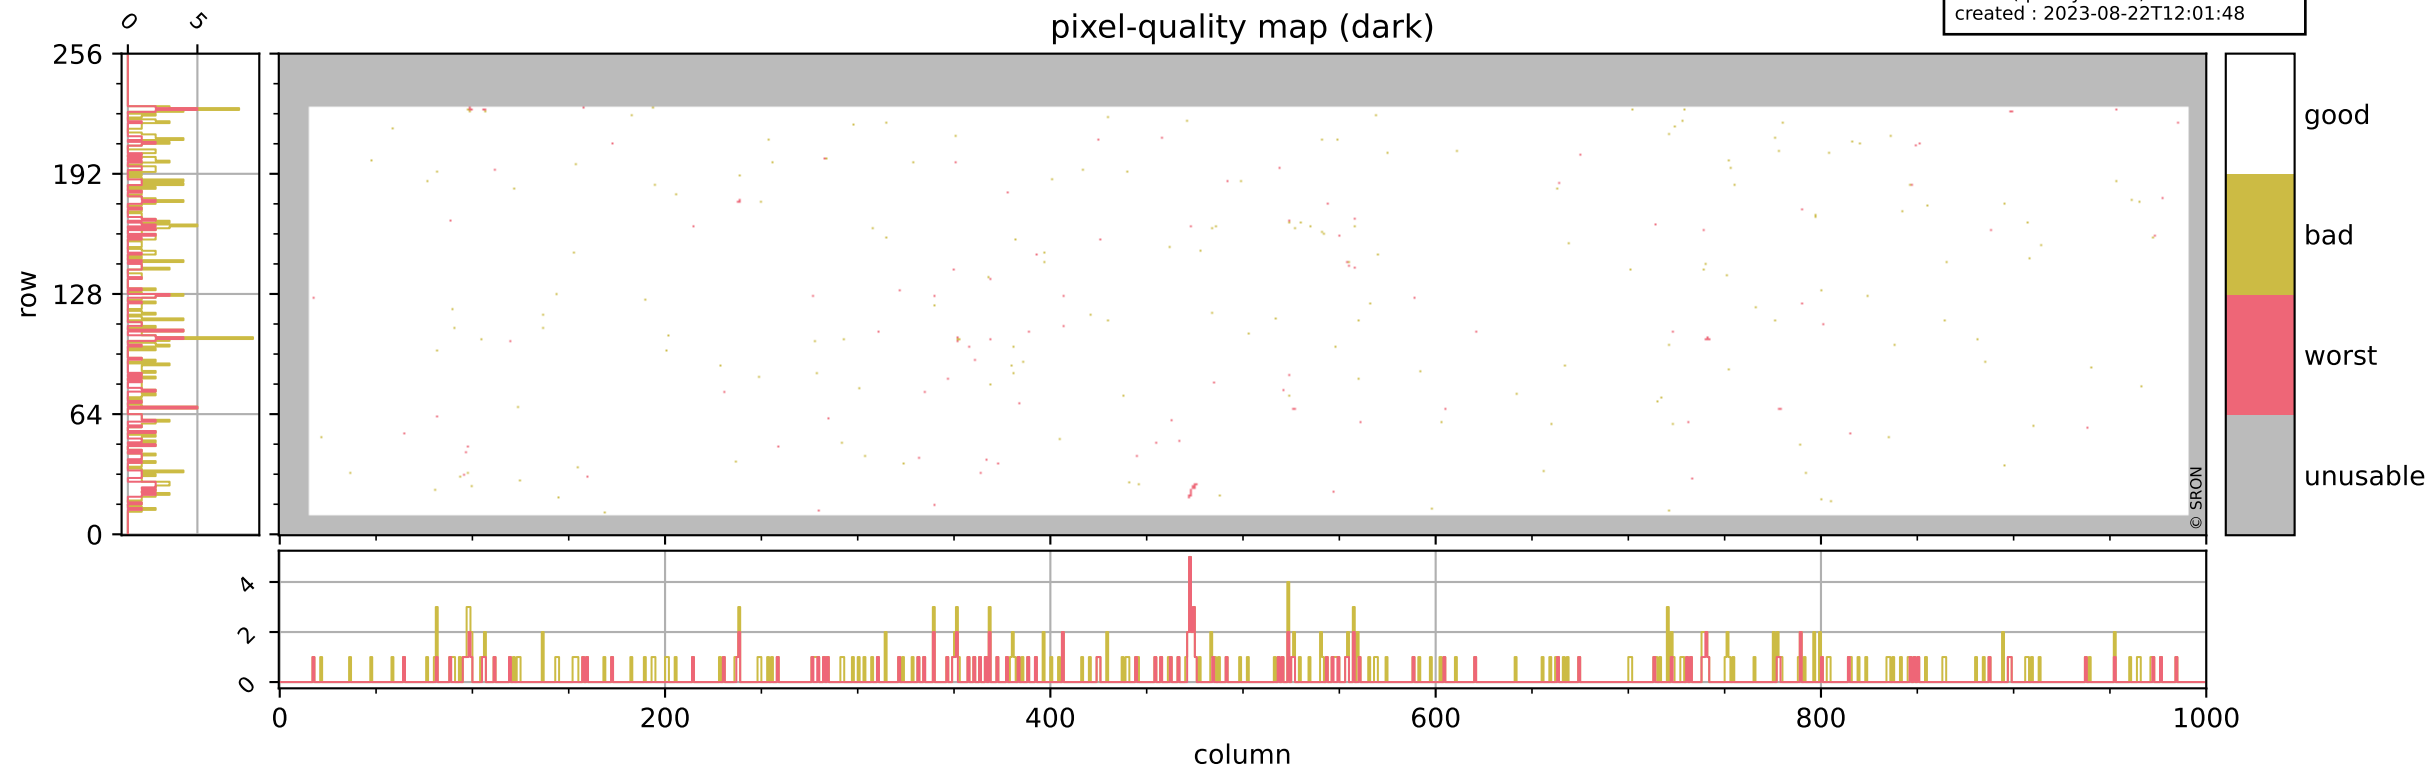

Tropomi SWIR pixel quality (beta nominal)

orbits : 19 in [13717, 13762]
coverage : 2020-06-06 / 2020-06-09
bad (quality < 0.8) : 2110
worst (quality < 0.1) : 249
created : 2023-08-22T12:01:48

pixel-quality map

Tropomi SWIR pixel quality (beta nominal)

orbits : 19 in [13717, 13762]
coverage : 2020-06-06 / 2020-06-09
bad (quality < 0.8) : 290
worst (quality < 0.1) : 118
created : 2023-08-22T12:01:48

Tropomi SWIR pixel quality (beta nominal)

orbits : 19 in [13717, 13762]
coverage : 2020-06-06 / 2020-06-09
bad (quality < 0.8) : 149
worst (quality < 0.1) : 38
created : 2023-08-22T12:01:48

Tropomi SWIR pixel quality (beta nominal)

orbits : 19 in [13717, 13762]
coverage : 2020-06-06 / 2020-06-09
bad (quality < 0.8) : 801
worst (quality < 0.1) : 84
created : 2023-08-22T12:01:48

Tropomi SWIR pixel quality (beta nominal)

orbits : 19 in [13717, 13762]
coverage : 2020-06-06 / 2020-06-09
to good : 860
good to bad : 631
to worst : 65
created : 2023-08-22T12:01:48

total quality compared with SWIR pixel-quality CKD