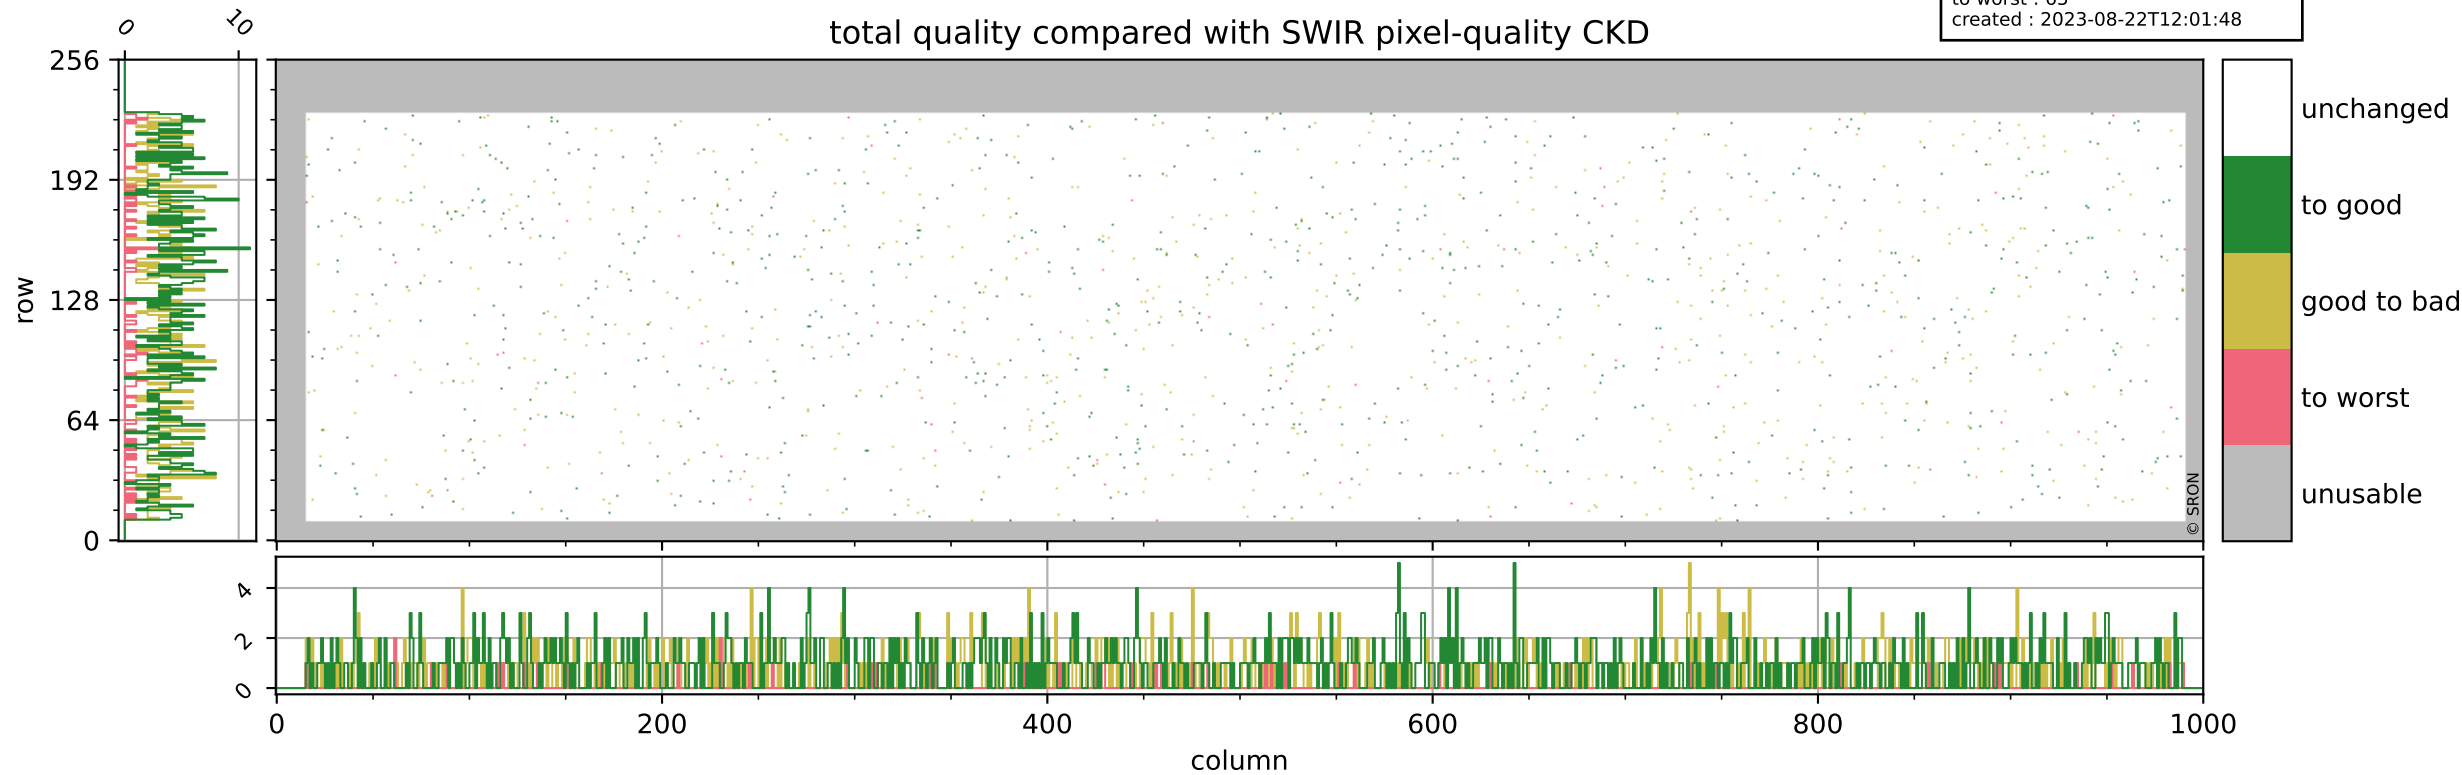

Tropomi SWIR pixel quality (beta nominal)

orbits : 19 in [13717, 13762]
coverage : 2020-06-06 / 2020-06-09
bad (quality < 0.8) : 290
worst (quality < 0.1) : 118
created : 2023-08-22T12:01:48

Tropomi SWIR pixel quality (beta nominal)

orbits : 19 in [13717, 13762]
coverage : 2020-06-06 / 2020-06-09
bad (quality < 0.8) : 149
worst (quality < 0.1) : 38
created : 2023-08-22T12:01:48

Tropomi SWIR pixel quality (beta nominal)

orbits : 19 in [13717, 13762]
coverage : 2020-06-06 / 2020-06-09
bad (quality < 0.8) : 801
worst (quality < 0.1) : 84
created : 2023-08-22T12:01:48

Tropomi SWIR pixel quality (beta nominal)

orbits : 19 in [13717, 13762]
coverage : 2020-06-06 / 2020-06-09
to good : 860
good to bad : 631
to worst : 65
created : 2023-08-22T12:01:48

total quality compared with SWIR pixel-quality CKD

Tropomi SWIR pixel quality (beta nominal)

orbits : 19 in [13717, 13762]
coverage : 2020-06-06 / 2020-06-09
created : 2023-08-22T12:01:49

Histograms of pixel-quality

Tropomi SWIR pixel quality (beta nominal) ground-tracks of Sentinel-5P