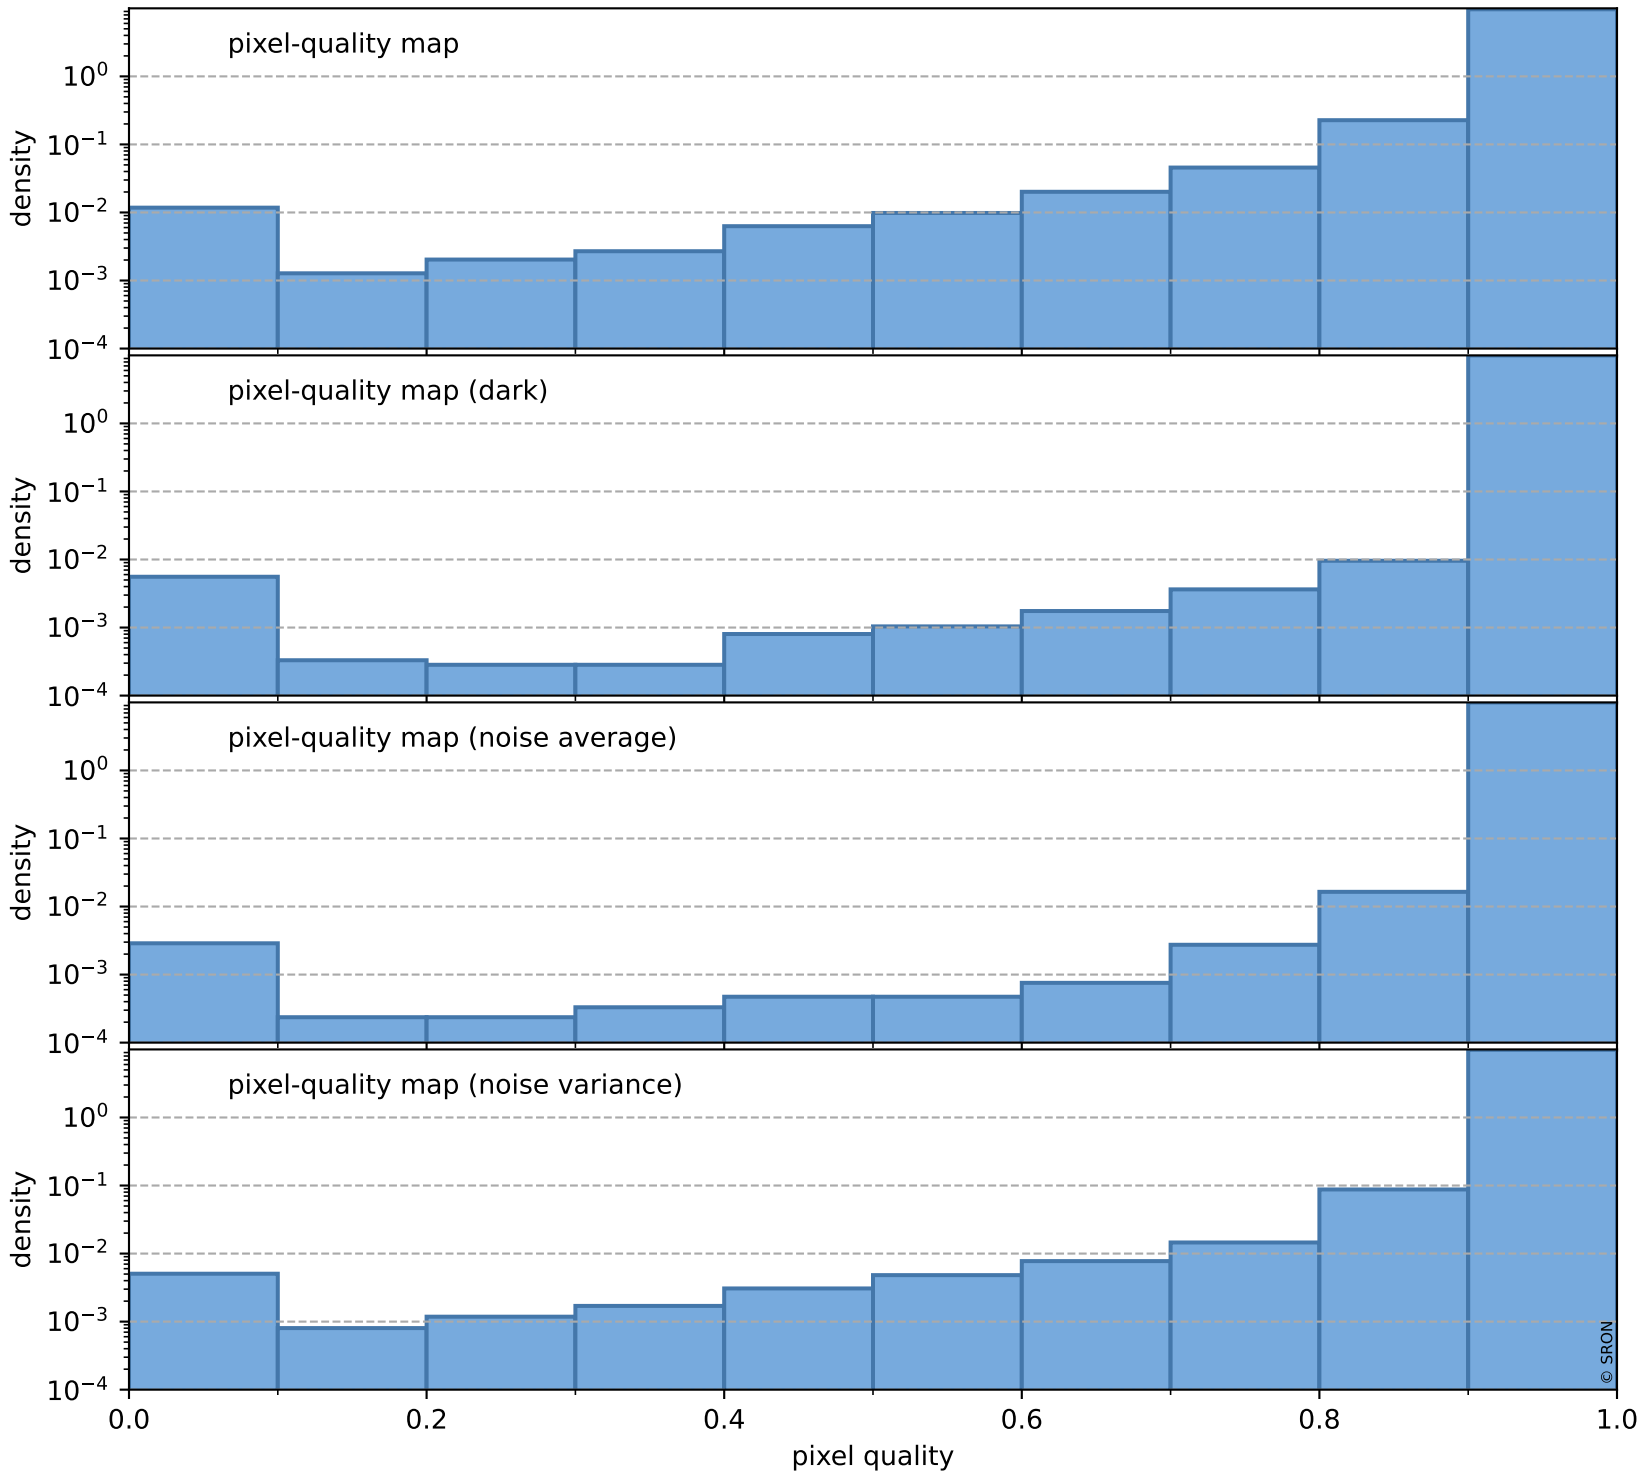

Tropomi SWIR pixel quality (beta nominal)

orbits : 19 in [13717, 13762]
coverage : 2020-06-06 / 2020-06-09
to good : 860
good to bad : 631
to worst : 65
created : 2023-08-22T12:01:48

total quality compared with SWIR pixel-quality CKD

Tropomi SWIR pixel quality (beta nominal)

orbits : 19 in [13717, 13762]
coverage : 2020-06-06 / 2020-06-09
created : 2023-08-22T12:01:49

Histograms of pixel-quality

Tropomi SWIR pixel quality (beta nominal) ground-tracks of Sentinel-5P