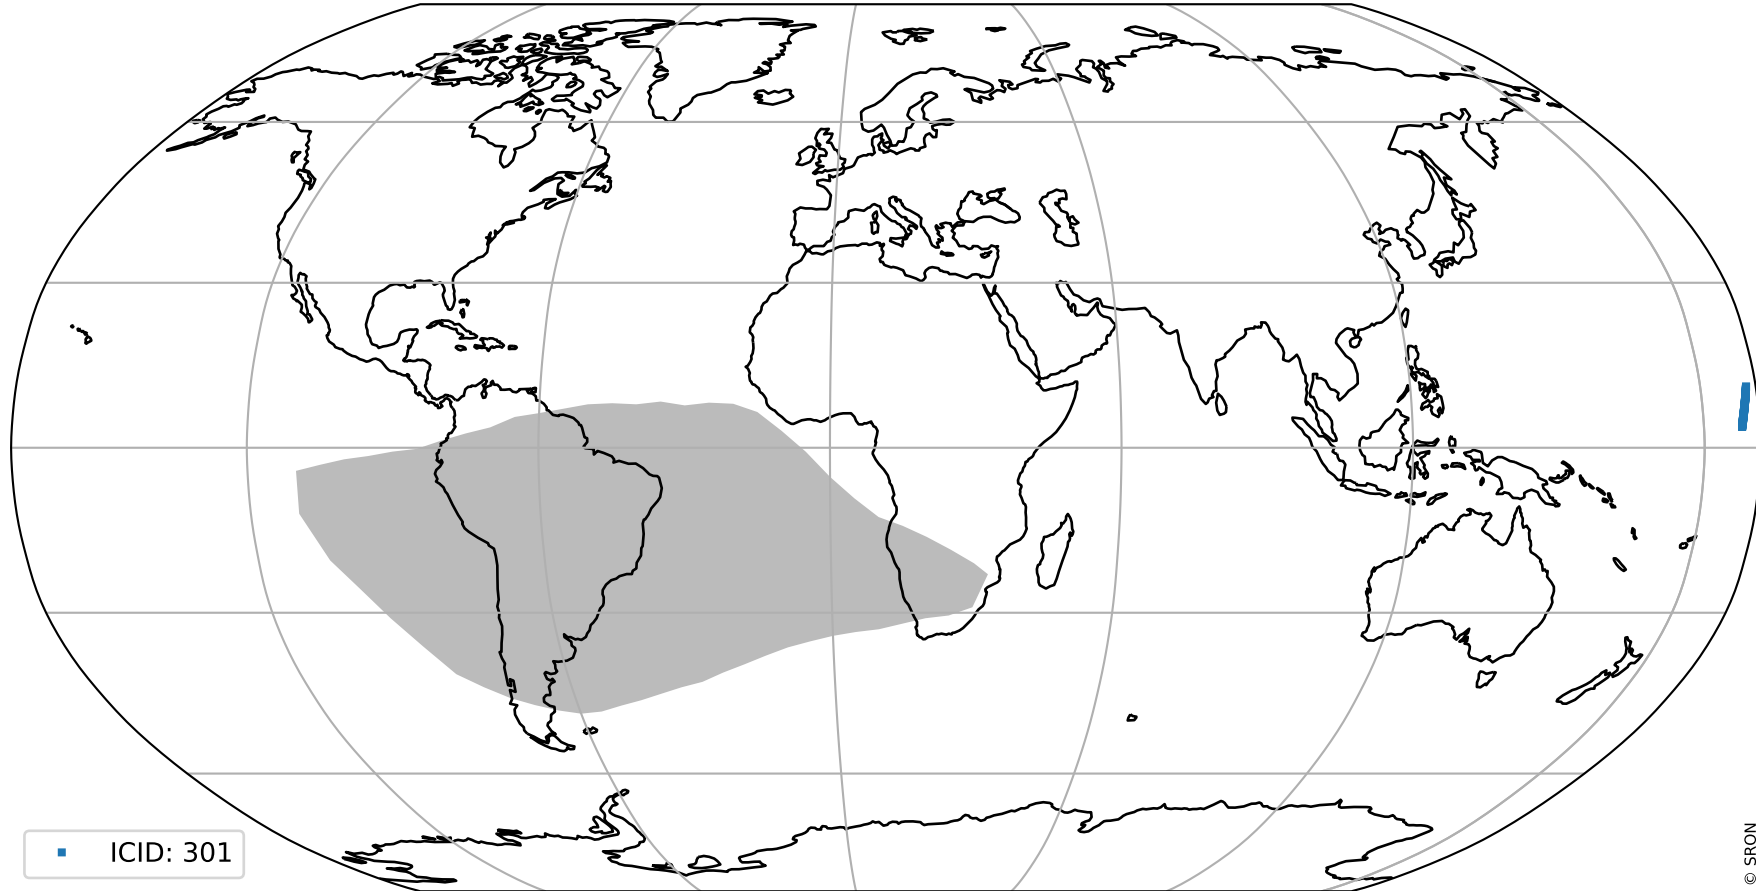

Tropomi SWIR pixel quality (beta nominal)

orbits : 19 in [13717, 13762]
coverage : 2020-06-06 / 2020-06-09
created : 2023-08-22T12:01:49

Histograms of pixel-quality

Tropomi SWIR pixel quality (beta nominal) ground-tracks of Sentinel-5P

orbits : 19 in [13717, 13762]
coverage : 2020-06-06 / 2020-06-09
created : 2023-08-22T12:01:49

■ ICID: 301

Tropomi SWIR pixel quality (beta nominal)

orbits : [1867, 13762]
coverage : 2018-02-20 / 2020-06-09
created : 2023-08-22T12:01:49