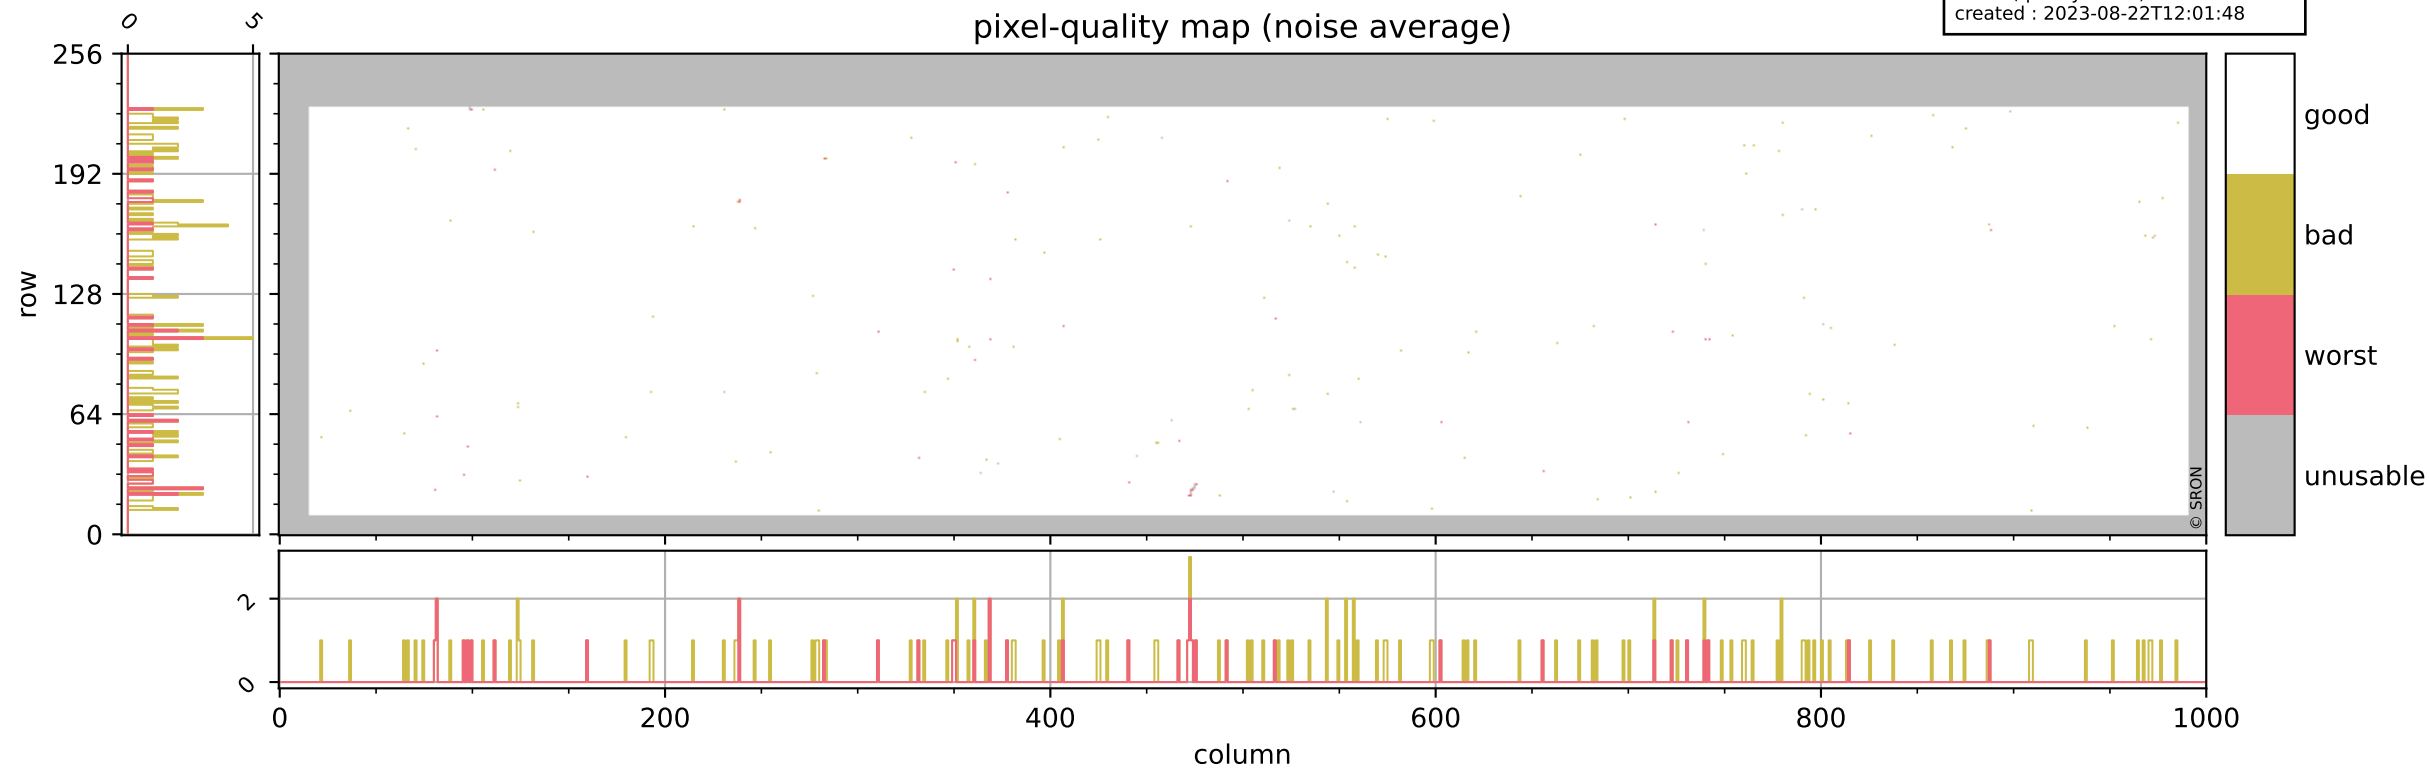

Tropomi SWIR pixel quality (beta nominal)

orbits : 19 in [13717, 13762]
coverage : 2020-06-06 / 2020-06-09
bad (quality < 0.8) : 2110
worst (quality < 0.1) : 249
created : 2023-08-22T12:01:48

pixel-quality map

Tropomi SWIR pixel quality (beta nominal)

orbits : 19 in [13717, 13762]
coverage : 2020-06-06 / 2020-06-09
bad (quality < 0.8) : 290
worst (quality < 0.1) : 118
created : 2023-08-22T12:01:48

Tropomi SWIR pixel quality (beta nominal)

orbits : 19 in [13717, 13762]
coverage : 2020-06-06 / 2020-06-09
bad (quality < 0.8) : 149
worst (quality < 0.1) : 38
created : 2023-08-22T12:01:48

Tropomi SWIR pixel quality (beta nominal)

orbits : 19 in [13717, 13762]
coverage : 2020-06-06 / 2020-06-09
bad (quality < 0.8) : 801
worst (quality < 0.1) : 84
created : 2023-08-22T12:01:48

Tropomi SWIR pixel quality (beta nominal)

orbits : 19 in [13717, 13762]
coverage : 2020-06-06 / 2020-06-09
to good : 860
good to bad : 631
to worst : 65
created : 2023-08-22T12:01:48

total quality compared with SWIR pixel-quality CKD