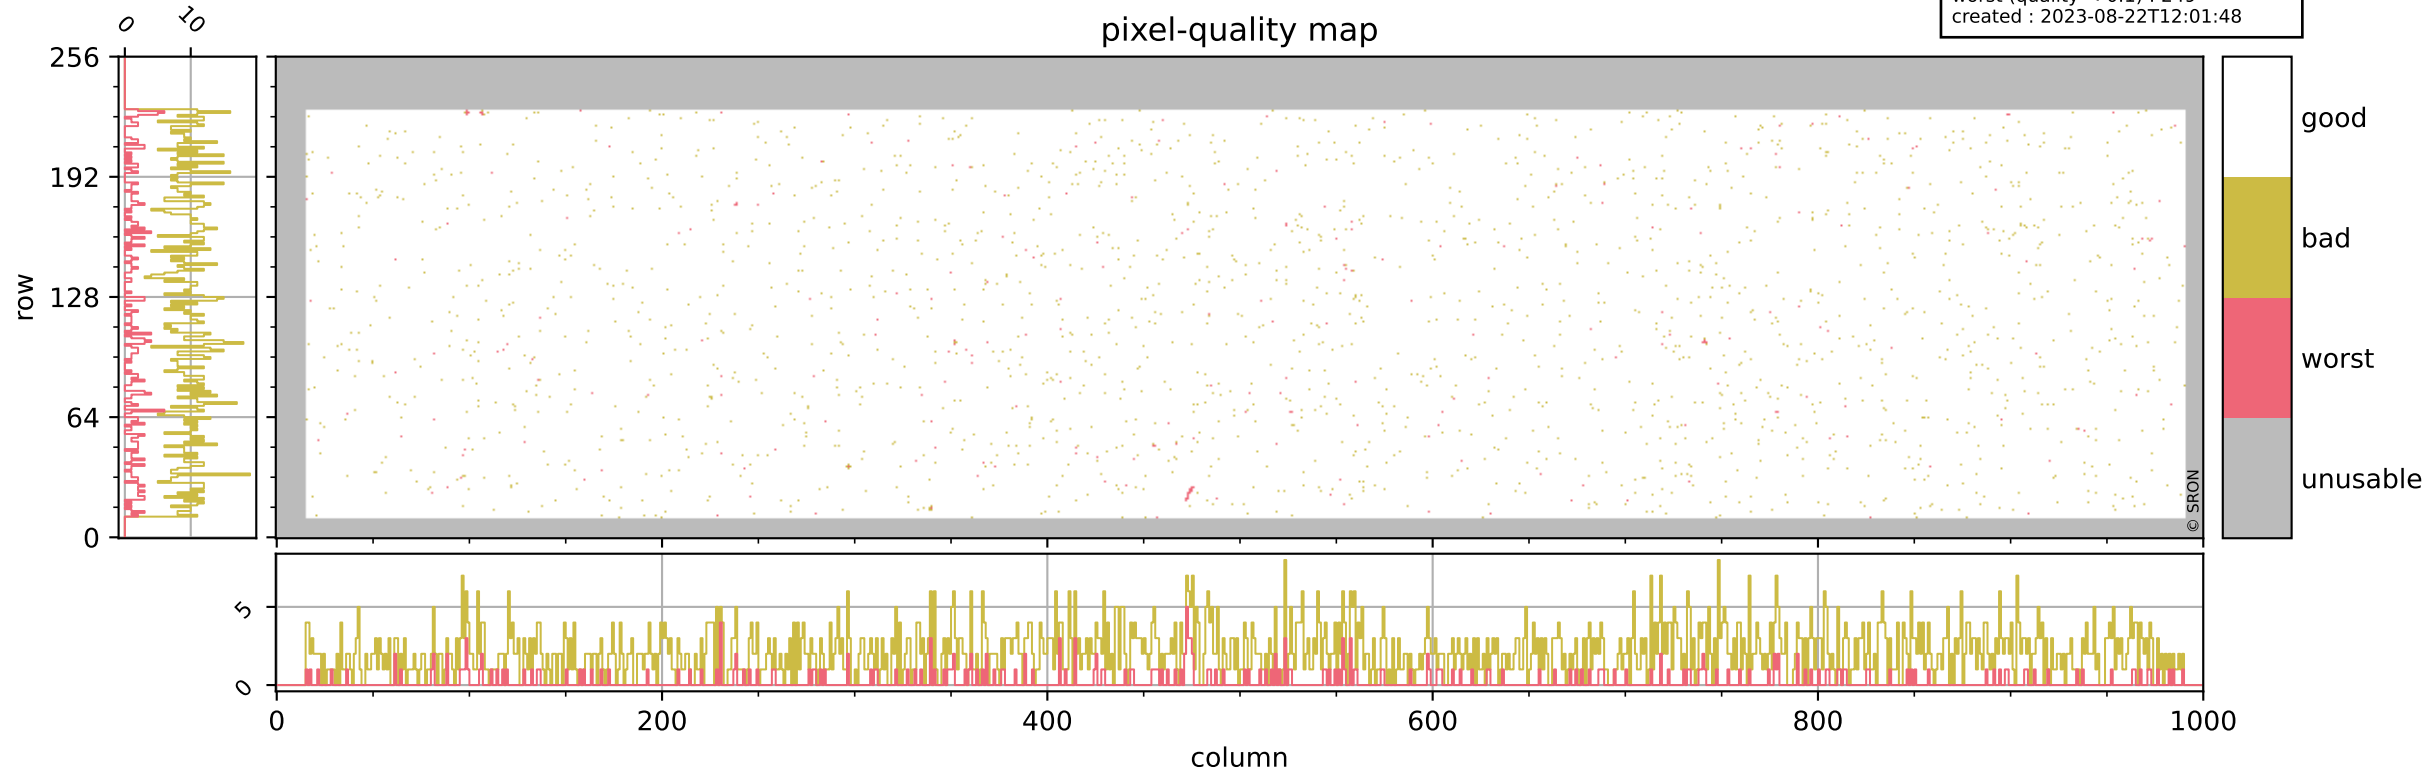

Tropomi SWIR pixel quality (beta nominal)

orbits : 19 in [13717, 13762]
coverage : 2020-06-06 / 2020-06-09
bad (quality < 0.8) : 2110
worst (quality < 0.1) : 249
created : 2023-08-22T12:01:48

pixel-quality map

Tropomi SWIR pixel quality (beta nominal)

orbits : 19 in [13717, 13762]
coverage : 2020-06-06 / 2020-06-09
bad (quality < 0.8) : 290
worst (quality < 0.1) : 118
created : 2023-08-22T12:01:48

Tropomi SWIR pixel quality (beta nominal)

orbits : 19 in [13717, 13762]
coverage : 2020-06-06 / 2020-06-09
bad (quality < 0.8) : 149
worst (quality < 0.1) : 38
created : 2023-08-22T12:01:48

Tropomi SWIR pixel quality (beta nominal)

orbits : 19 in [13717, 13762]
coverage : 2020-06-06 / 2020-06-09
bad (quality < 0.8) : 801
worst (quality < 0.1) : 84
created : 2023-08-22T12:01:48

Tropomi SWIR pixel quality (beta nominal)

orbits : 19 in [13717, 13762]
coverage : 2020-06-06 / 2020-06-09
to good : 860
good to bad : 631
to worst : 65
created : 2023-08-22T12:01:48

total quality compared with SWIR pixel-quality CKD