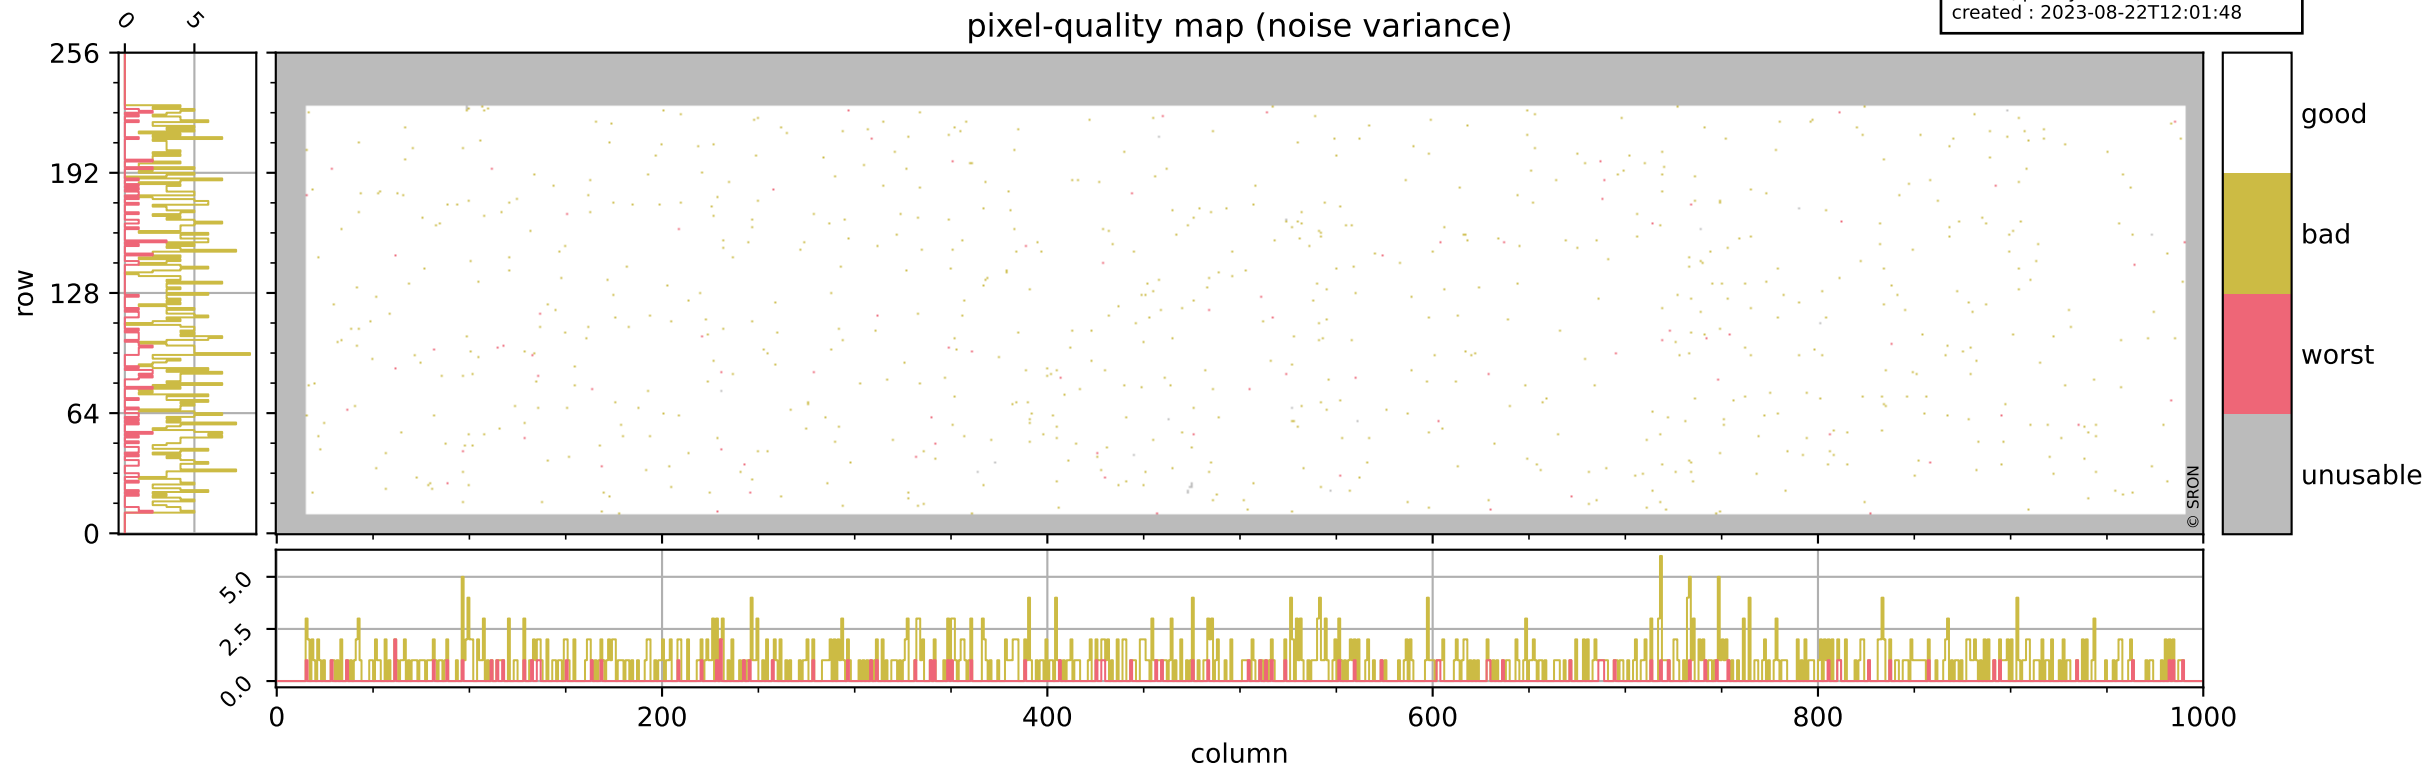

Tropomi SWIR pixel quality (beta nominal)

orbits : 19 in [13717, 13762]
coverage : 2020-06-06 / 2020-06-09
bad (quality < 0.8) : 2110
worst (quality < 0.1) : 249
created : 2023-08-22T12:01:48

pixel-quality map

Tropomi SWIR pixel quality (beta nominal)

orbits : 19 in [13717, 13762]
coverage : 2020-06-06 / 2020-06-09
bad (quality < 0.8) : 290
worst (quality < 0.1) : 118
created : 2023-08-22T12:01:48

Tropomi SWIR pixel quality (beta nominal)

orbits : 19 in [13717, 13762]
coverage : 2020-06-06 / 2020-06-09
bad (quality < 0.8) : 149
worst (quality < 0.1) : 38
created : 2023-08-22T12:01:48

Tropomi SWIR pixel quality (beta nominal)

orbits : 19 in [13717, 13762]
coverage : 2020-06-06 / 2020-06-09
bad (quality < 0.8) : 801
worst (quality < 0.1) : 84
created : 2023-08-22T12:01:48

Tropomi SWIR pixel quality (beta nominal)

orbits : 19 in [13717, 13762]
coverage : 2020-06-06 / 2020-06-09
to good : 860
good to bad : 631
to worst : 65
created : 2023-08-22T12:01:48

total quality compared with SWIR pixel-quality CKD