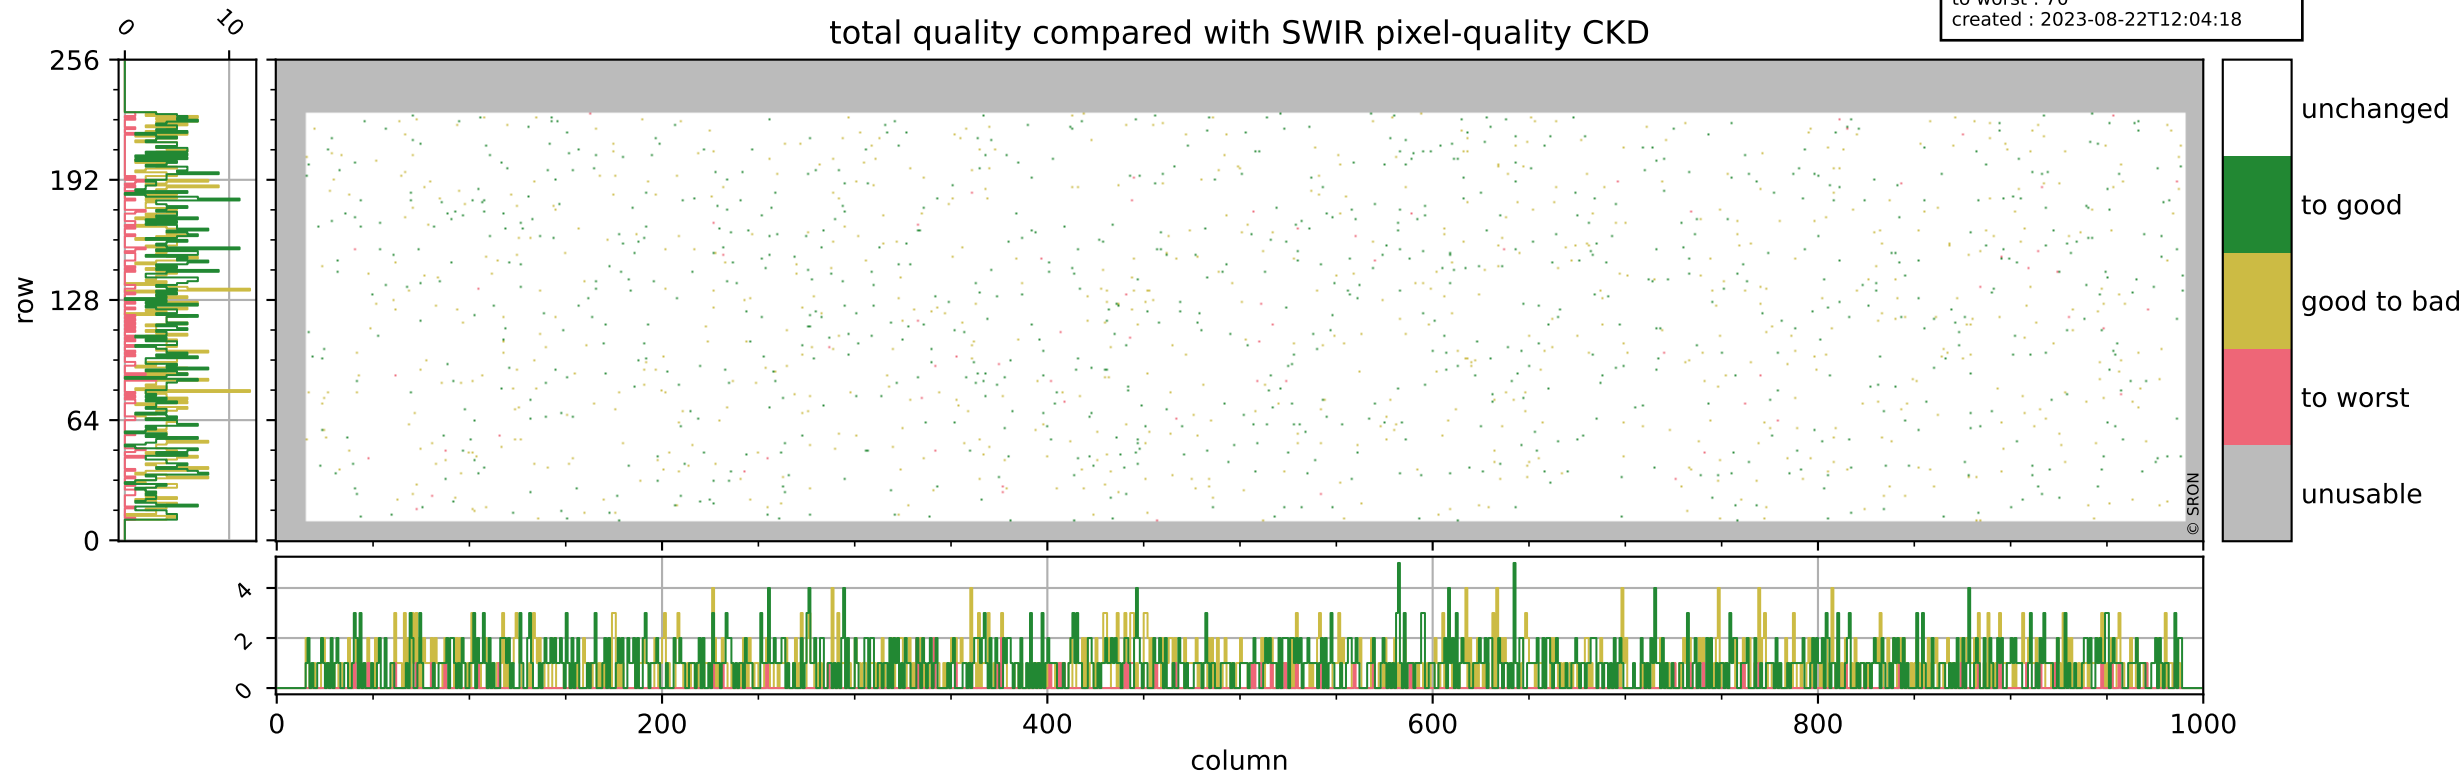

Tropomi SWIR pixel quality (beta nominal)

orbits : 19 in [16237, 16282]
coverage : 2020-12-01 / 2020-12-04
bad (quality < 0.8) : 290
worst (quality < 0.1) : 119
created : 2023-08-22T12:04:17

Tropomi SWIR pixel quality (beta nominal)

orbits : 19 in [16237, 16282]
coverage : 2020-12-01 / 2020-12-04
bad (quality < 0.8) : 147
worst (quality < 0.1) : 38
created : 2023-08-22T12:04:17

Tropomi SWIR pixel quality (beta nominal)

orbits : 19 in [16237, 16282]
coverage : 2020-12-01 / 2020-12-04
bad (quality < 0.8) : 896
worst (quality < 0.1) : 94
created : 2023-08-22T12:04:18

Tropomi SWIR pixel quality (beta nominal)

orbits : 19 in [16237, 16282]
coverage : 2020-12-01 / 2020-12-04
to good : 866
good to bad : 732
to worst : 70
created : 2023-08-22T12:04:18

total quality compared with SWIR pixel-quality CKD

Tropomi SWIR pixel quality (beta nominal)

orbits : 19 in [16237, 16282]
coverage : 2020-12-01 / 2020-12-04
created : 2023-08-22T12:04:18

Histograms of pixel-quality

Tropomi SWIR pixel quality (beta nominal) ground-tracks of Sentinel-5P