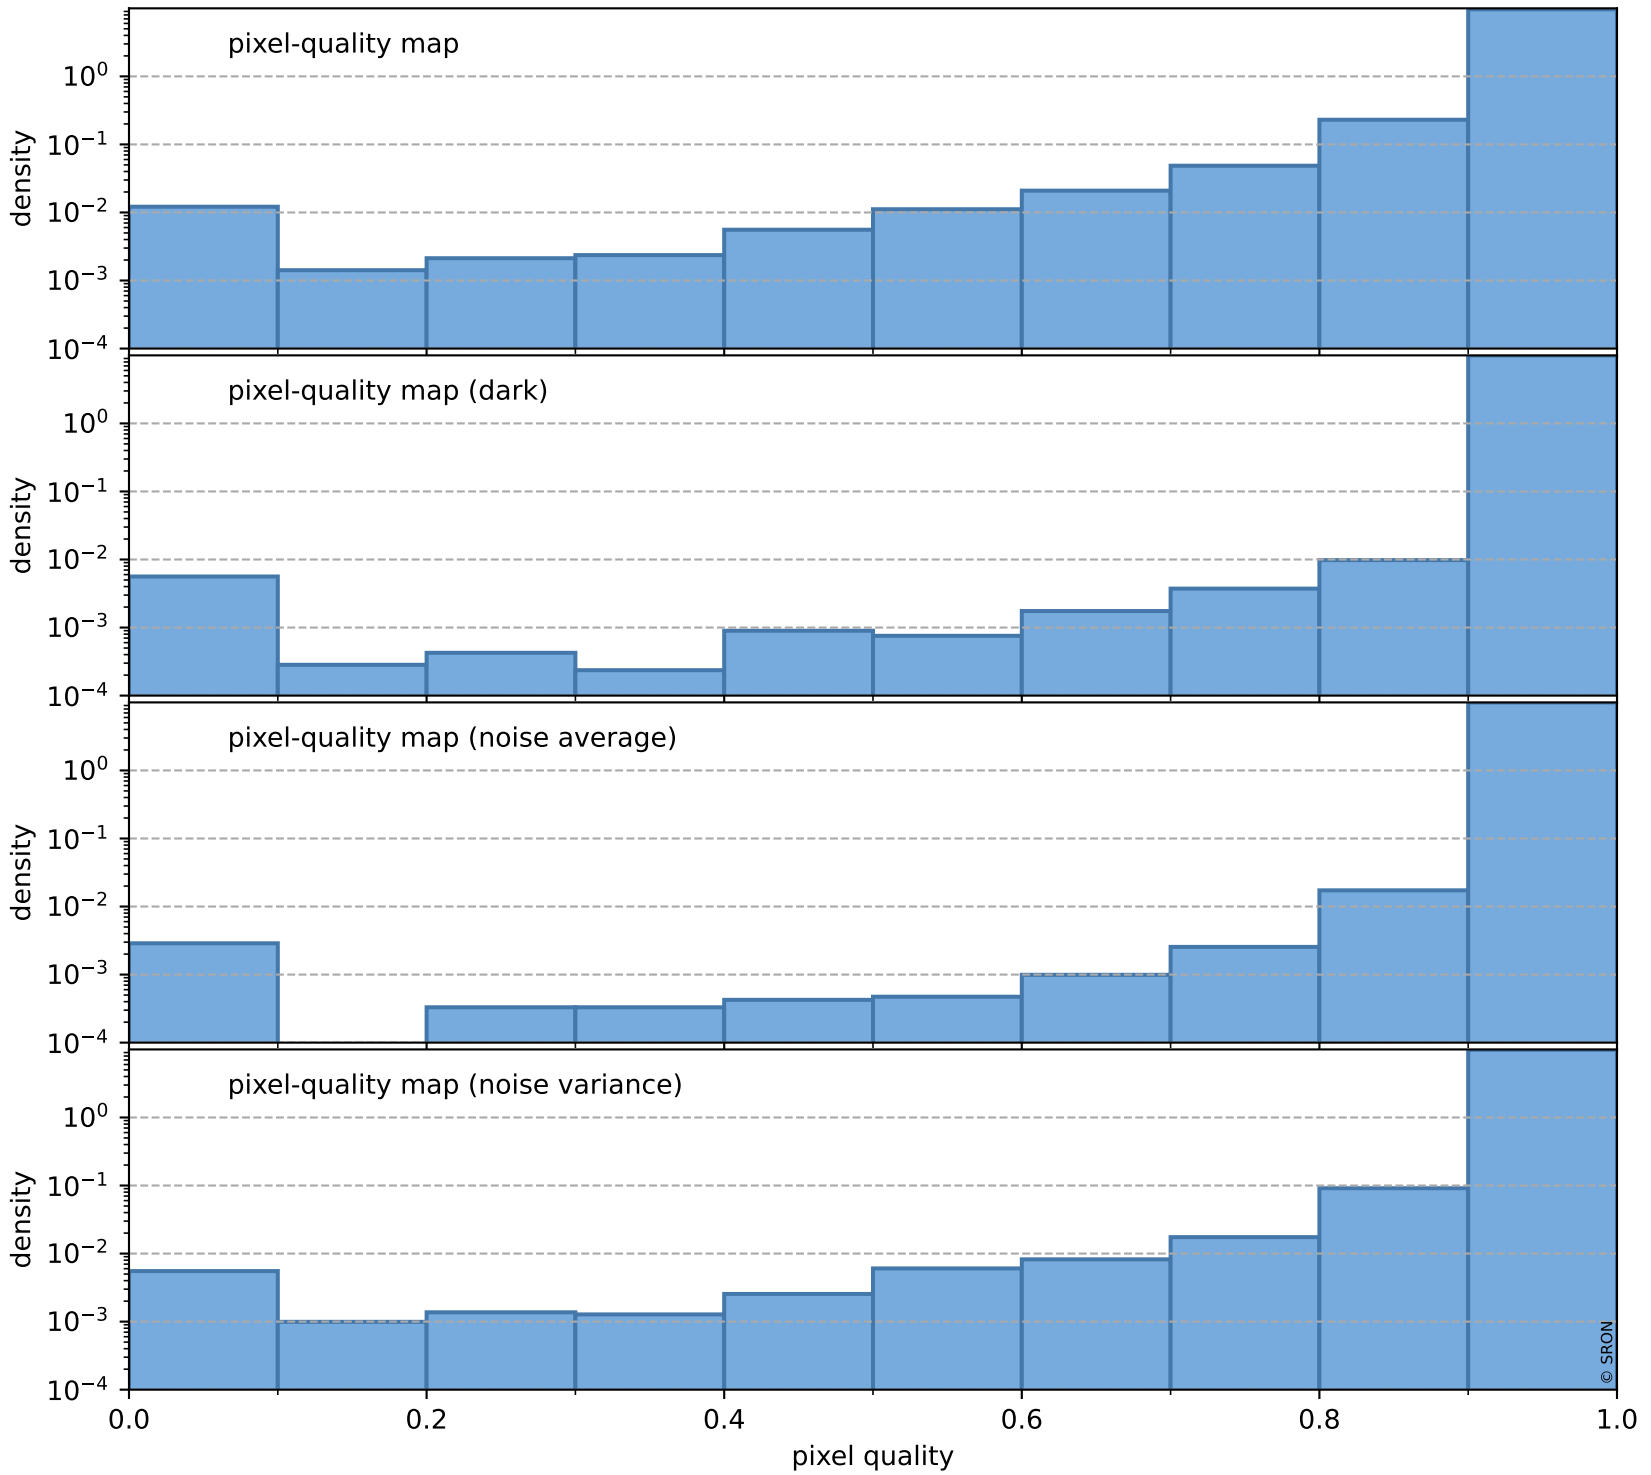

Tropomi SWIR pixel quality (beta nominal)

orbits : 19 in [16237, 16282]
coverage : 2020-12-01 / 2020-12-04
to good : 866
good to bad : 732
to worst : 70
created : 2023-08-22T12:04:18

total quality compared with SWIR pixel-quality CKD

Tropomi SWIR pixel quality (beta nominal)

orbits : 19 in [16237, 16282]
coverage : 2020-12-01 / 2020-12-04
created : 2023-08-22T12:04:18

Histograms of pixel-quality

Tropomi SWIR pixel quality (beta nominal) ground-tracks of Sentinel-5P