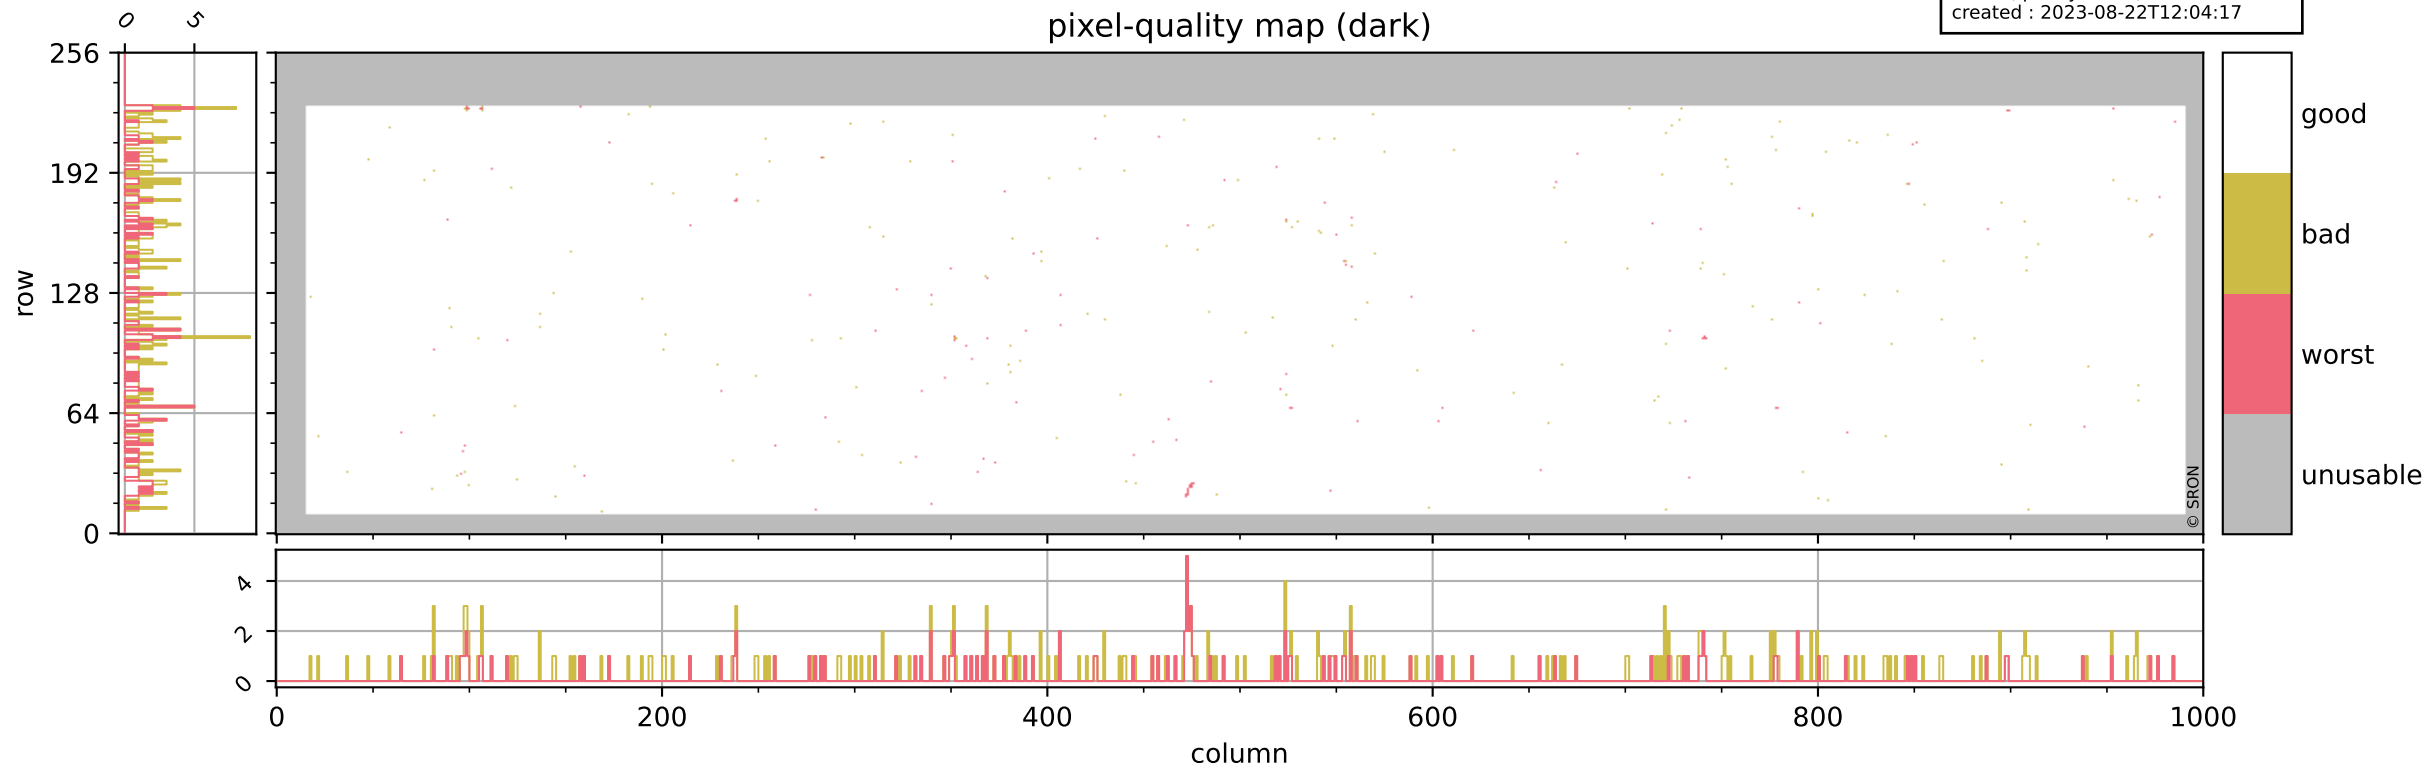

Tropomi SWIR pixel quality (beta nominal)

orbits : 19 in [16237, 16282]
coverage : 2020-12-01 / 2020-12-04
bad (quality < 0.8) : 2208
worst (quality < 0.1) : 257
created : 2023-08-22T12:04:17

pixel-quality map

Tropomi SWIR pixel quality (beta nominal)

orbits : 19 in [16237, 16282]
coverage : 2020-12-01 / 2020-12-04
bad (quality < 0.8) : 290
worst (quality < 0.1) : 119
created : 2023-08-22T12:04:17

Tropomi SWIR pixel quality (beta nominal)

orbits : 19 in [16237, 16282]
coverage : 2020-12-01 / 2020-12-04
bad (quality < 0.8) : 147
worst (quality < 0.1) : 38
created : 2023-08-22T12:04:17

Tropomi SWIR pixel quality (beta nominal)

orbits : 19 in [16237, 16282]
coverage : 2020-12-01 / 2020-12-04
bad (quality < 0.8) : 896
worst (quality < 0.1) : 94
created : 2023-08-22T12:04:18

Tropomi SWIR pixel quality (beta nominal)

orbits : 19 in [16237, 16282]
coverage : 2020-12-01 / 2020-12-04
to good : 866
good to bad : 732
to worst : 70
created : 2023-08-22T12:04:18

total quality compared with SWIR pixel-quality CKD