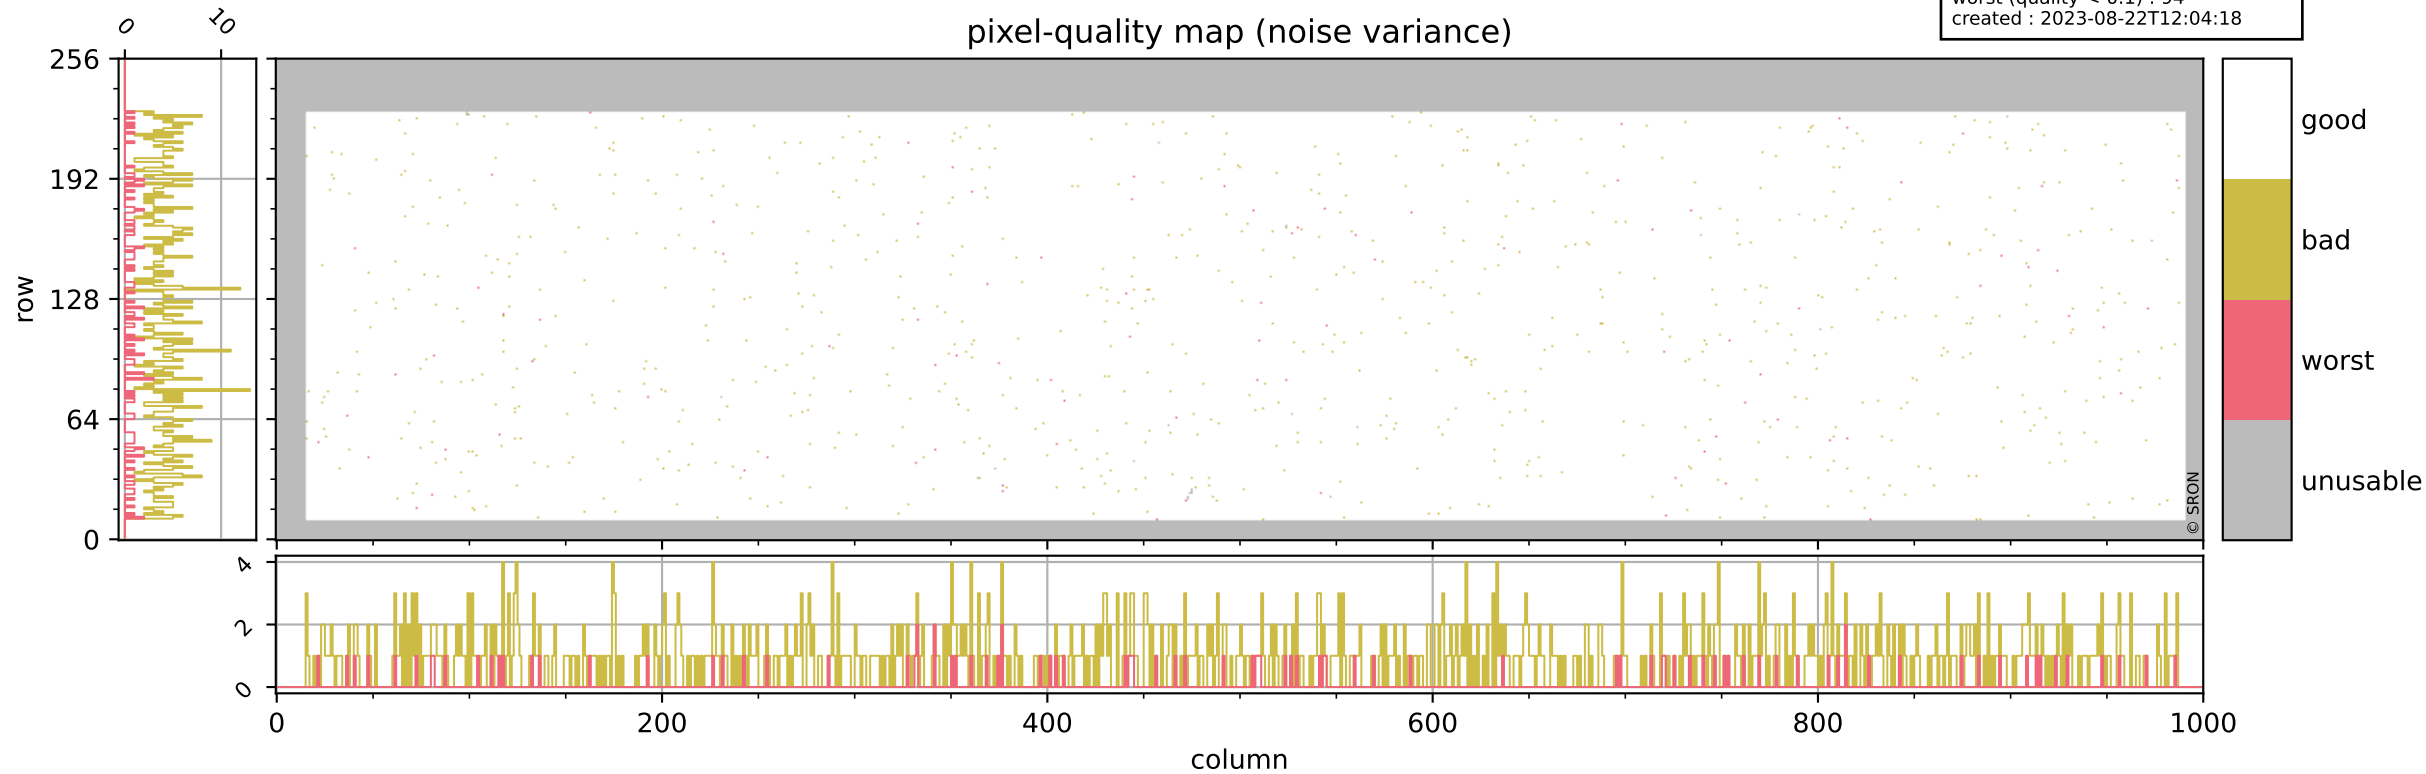

Tropomi SWIR pixel quality (beta nominal)

orbits : 19 in [16237, 16282]
coverage : 2020-12-01 / 2020-12-04
bad (quality < 0.8) : 290
worst (quality < 0.1) : 119
created : 2023-08-22T12:04:17

Tropomi SWIR pixel quality (beta nominal)

orbits : 19 in [16237, 16282]
coverage : 2020-12-01 / 2020-12-04
bad (quality < 0.8) : 147
worst (quality < 0.1) : 38
created : 2023-08-22T12:04:17

Tropomi SWIR pixel quality (beta nominal)

orbits : 19 in [16237, 16282]
coverage : 2020-12-01 / 2020-12-04
bad (quality < 0.8) : 896
worst (quality < 0.1) : 94
created : 2023-08-22T12:04:18

Tropomi SWIR pixel quality (beta nominal)

orbits : 19 in [16237, 16282]
coverage : 2020-12-01 / 2020-12-04
to good : 866
good to bad : 732
to worst : 70
created : 2023-08-22T12:04:18

total quality compared with SWIR pixel-quality CKD

Tropomi SWIR pixel quality (beta nominal)

orbits : 19 in [16237, 16282]
coverage : 2020-12-01 / 2020-12-04
created : 2023-08-22T12:04:18

Histograms of pixel-quality

Tropomi SWIR pixel quality (beta nominal) ground-tracks of Sentinel-5P