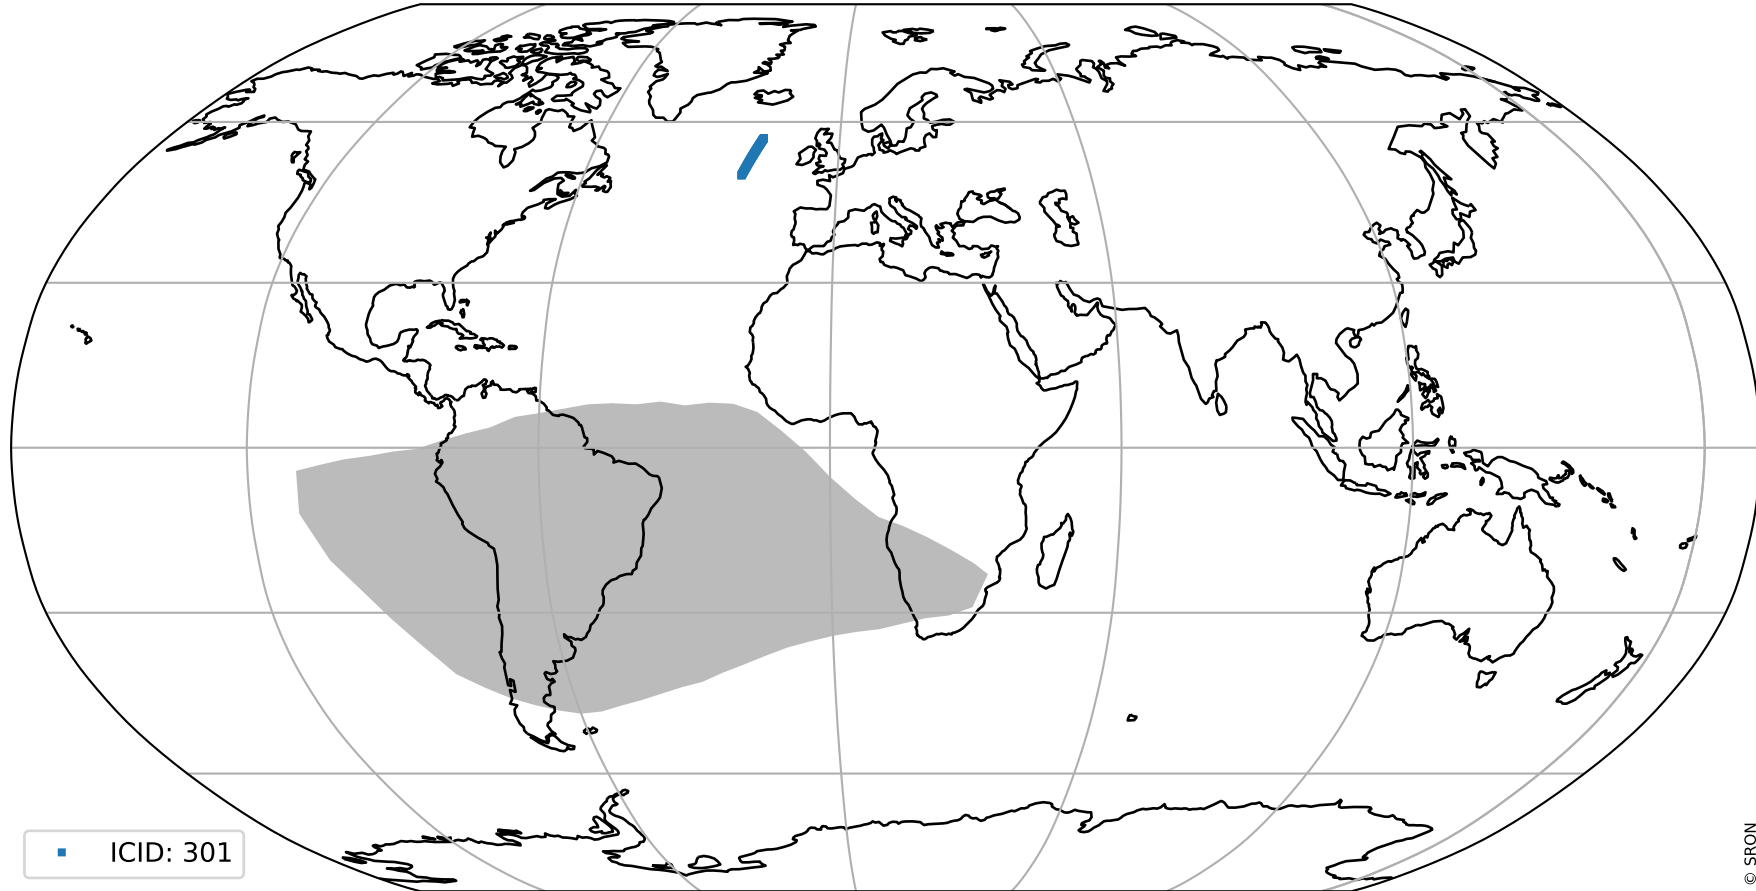

Tropomi SWIR pixel quality (beta nominal)

orbits : 19 in [16237, 16282]
coverage : 2020-12-01 / 2020-12-04
created : 2023-08-22T12:04:18

Histograms of pixel-quality

Tropomi SWIR pixel quality (beta nominal) ground-tracks of Sentinel-5P

orbits : 19 in [16237, 16282]
coverage : 2020-12-01 / 2020-12-04
created : 2023-08-22T12:04:19

■ ICID: 301

Tropomi SWIR pixel quality (beta nominal)

orbits : [1867, 16282]
coverage : 2018-02-20 / 2020-12-04
created : 2023-08-22T12:04:19