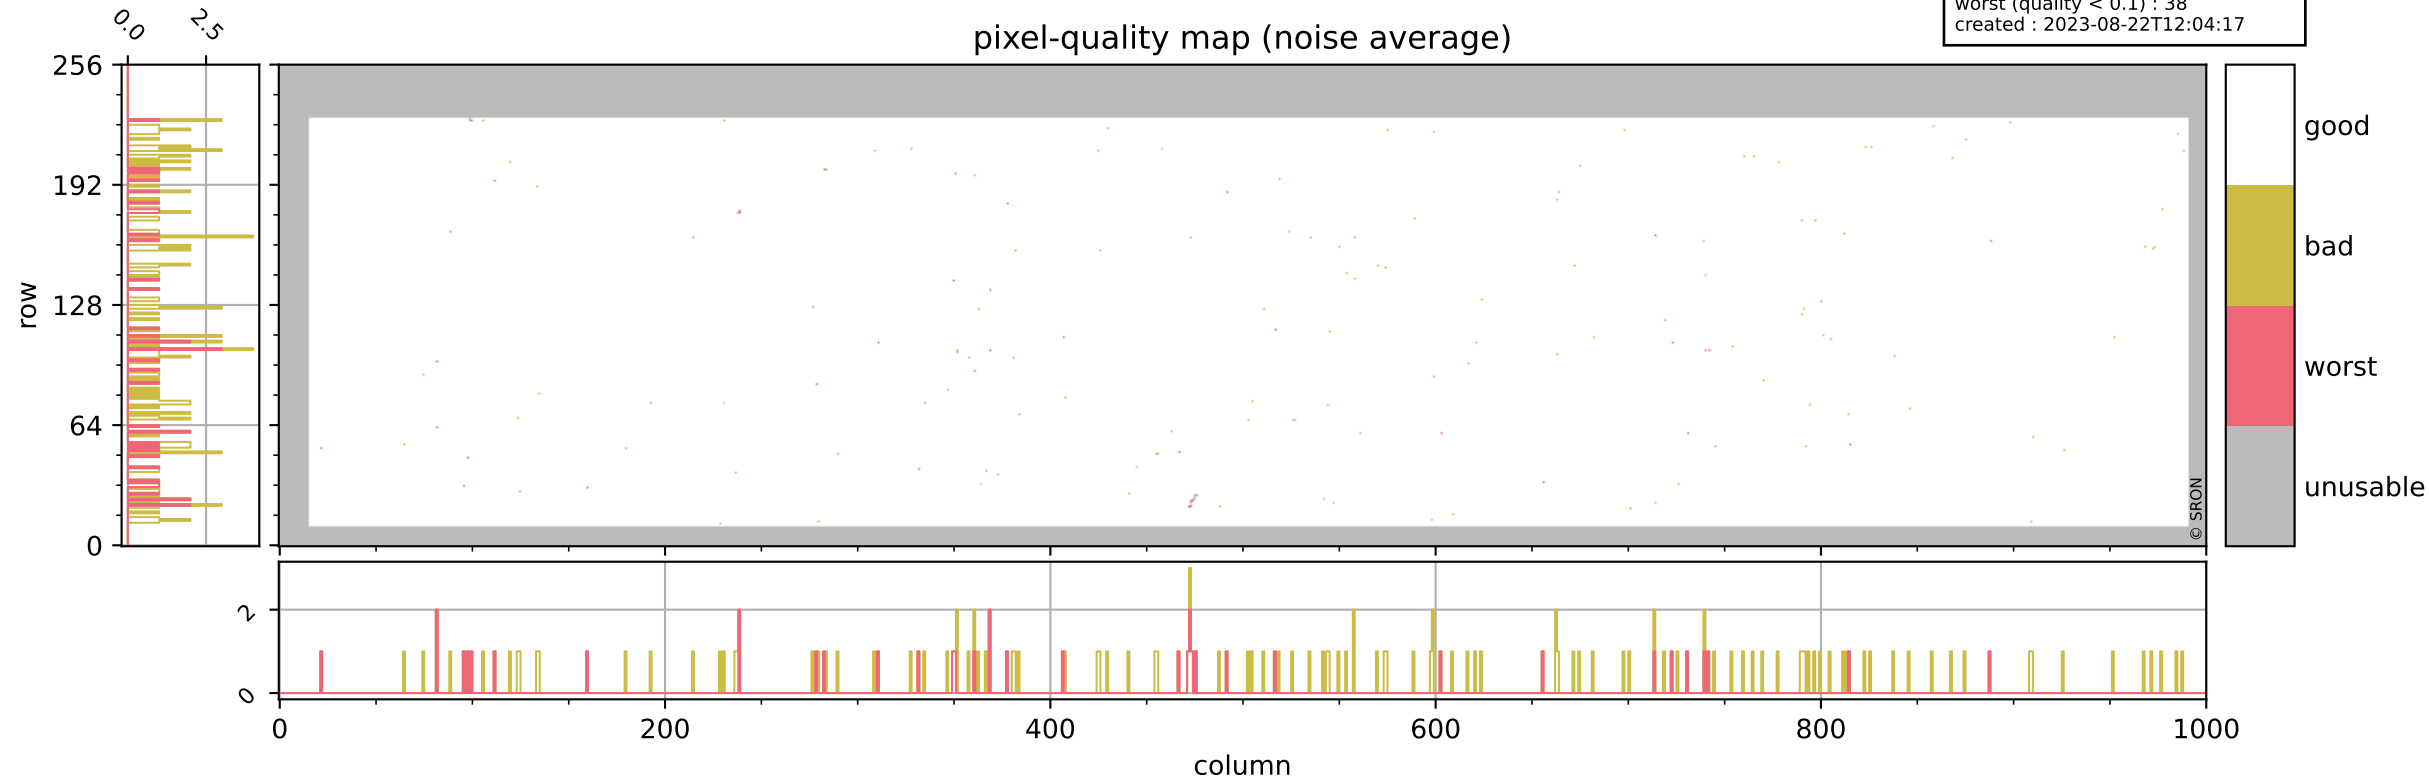

Tropomi SWIR pixel quality (beta nominal)

orbits : 19 in [16237, 16282]
coverage : 2020-12-01 / 2020-12-04
bad (quality < 0.8) : 2208
worst (quality < 0.1) : 257
created : 2023-08-22T12:04:17

pixel-quality map

Tropomi SWIR pixel quality (beta nominal)

orbits : 19 in [16237, 16282]
coverage : 2020-12-01 / 2020-12-04
bad (quality < 0.8) : 290
worst (quality < 0.1) : 119
created : 2023-08-22T12:04:17

Tropomi SWIR pixel quality (beta nominal)

orbits : 19 in [16237, 16282]
coverage : 2020-12-01 / 2020-12-04
bad (quality < 0.8) : 147
worst (quality < 0.1) : 38
created : 2023-08-22T12:04:17

Tropomi SWIR pixel quality (beta nominal)

orbits : 19 in [16237, 16282]
coverage : 2020-12-01 / 2020-12-04
bad (quality < 0.8) : 896
worst (quality < 0.1) : 94
created : 2023-08-22T12:04:18

Tropomi SWIR pixel quality (beta nominal)

orbits : 19 in [16237, 16282]
coverage : 2020-12-01 / 2020-12-04
to good : 866
good to bad : 732
to worst : 70
created : 2023-08-22T12:04:18

total quality compared with SWIR pixel-quality CKD