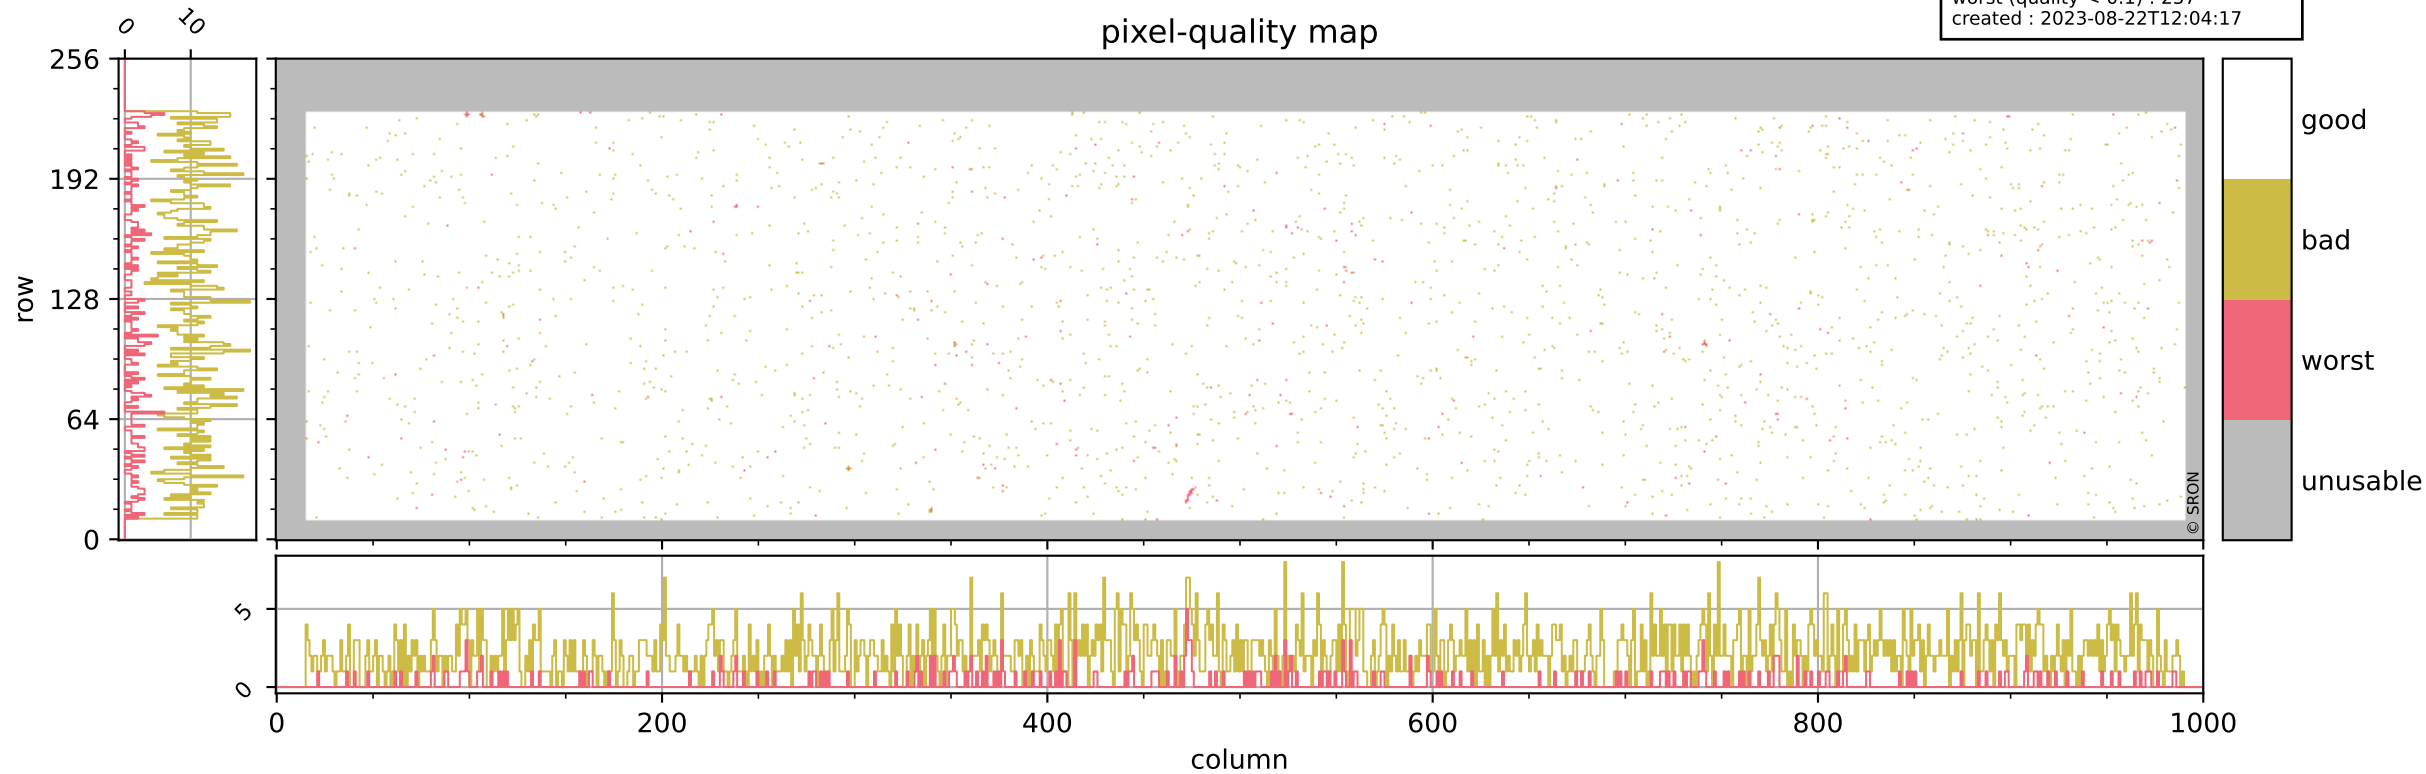

Tropomi SWIR pixel quality (beta nominal)

orbits : 19 in [16237, 16282]
coverage : 2020-12-01 / 2020-12-04
bad (quality < 0.8) : 2208
worst (quality < 0.1) : 257
created : 2023-08-22T12:04:17

pixel-quality map

Tropomi SWIR pixel quality (beta nominal)

orbits : 19 in [16237, 16282]
coverage : 2020-12-01 / 2020-12-04
bad (quality < 0.8) : 290
worst (quality < 0.1) : 119
created : 2023-08-22T12:04:17

Tropomi SWIR pixel quality (beta nominal)

orbits : 19 in [16237, 16282]
coverage : 2020-12-01 / 2020-12-04
bad (quality < 0.8) : 147
worst (quality < 0.1) : 38
created : 2023-08-22T12:04:17

Tropomi SWIR pixel quality (beta nominal)

orbits : 19 in [16237, 16282]
coverage : 2020-12-01 / 2020-12-04
bad (quality < 0.8) : 896
worst (quality < 0.1) : 94
created : 2023-08-22T12:04:18

Tropomi SWIR pixel quality (beta nominal)

orbits : 19 in [16237, 16282]
coverage : 2020-12-01 / 2020-12-04
to good : 866
good to bad : 732
to worst : 70
created : 2023-08-22T12:04:18

total quality compared with SWIR pixel-quality CKD