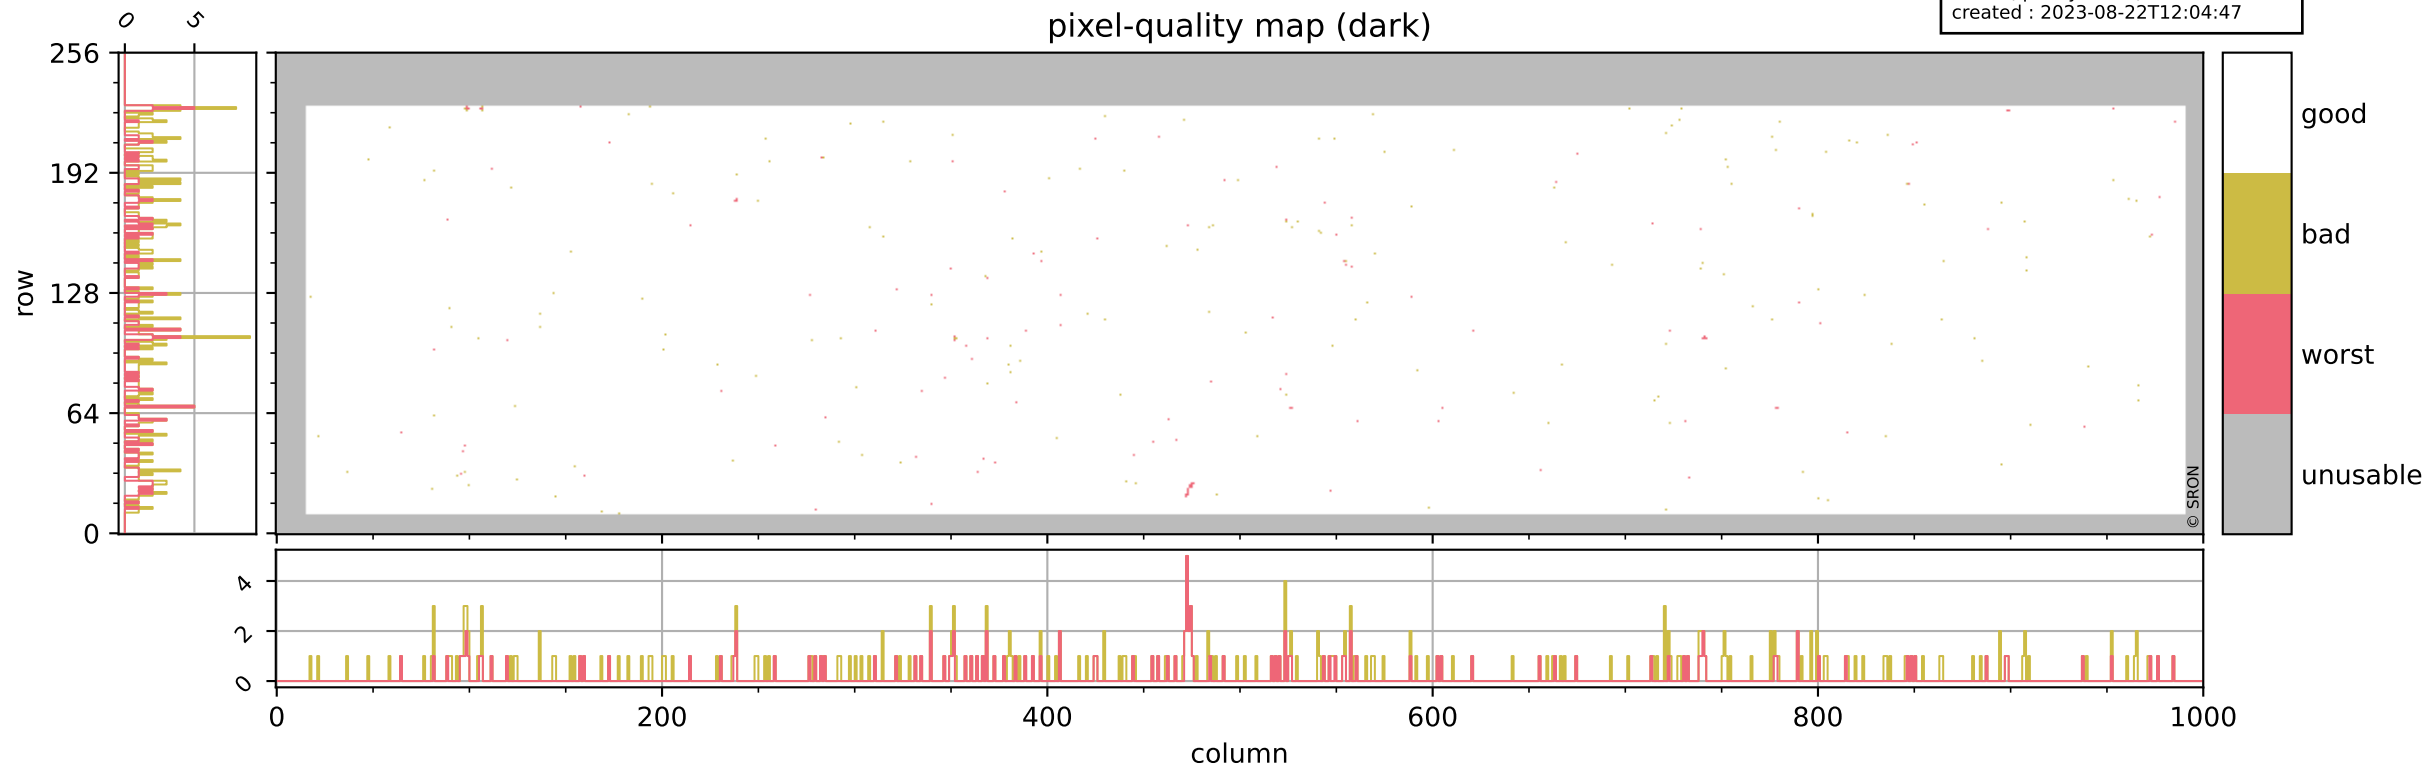

Tropomi SWIR pixel quality (beta nominal)

orbits : 18 in [16732, 16777]
coverage : 2021-01-04 / 2021-01-07
bad (quality < 0.8) : 2165
worst (quality < 0.1) : 252
created : 2023-08-22T12:04:47

Tropomi SWIR pixel quality (beta nominal)

orbits : 18 in [16732, 16777]
coverage : 2021-01-04 / 2021-01-07
bad (quality < 0.8) : 289
worst (quality < 0.1) : 121
created : 2023-08-22T12:04:47

Tropomi SWIR pixel quality (beta nominal)

orbits : 18 in [16732, 16777]
coverage : 2021-01-04 / 2021-01-07
bad (quality < 0.8) : 137
worst (quality < 0.1) : 40
created : 2023-08-22T12:04:47

Tropomi SWIR pixel quality (beta nominal)

orbits : 18 in [16732, 16777]
coverage : 2021-01-04 / 2021-01-07
bad (quality < 0.8) : 855
worst (quality < 0.1) : 82
created : 2023-08-22T12:04:48

Tropomi SWIR pixel quality (beta nominal)

orbits : 18 in [16732, 16777]
coverage : 2021-01-04 / 2021-01-07
created : 2023-08-22T12:04:48

Histograms of pixel-quality

Tropomi SWIR pixel quality (beta nominal) ground-tracks of Sentinel-5P

orbits : 18 in [16732, 16777]
coverage : 2021-01-04 / 2021-01-07
created : 2023-08-22T12:04:49