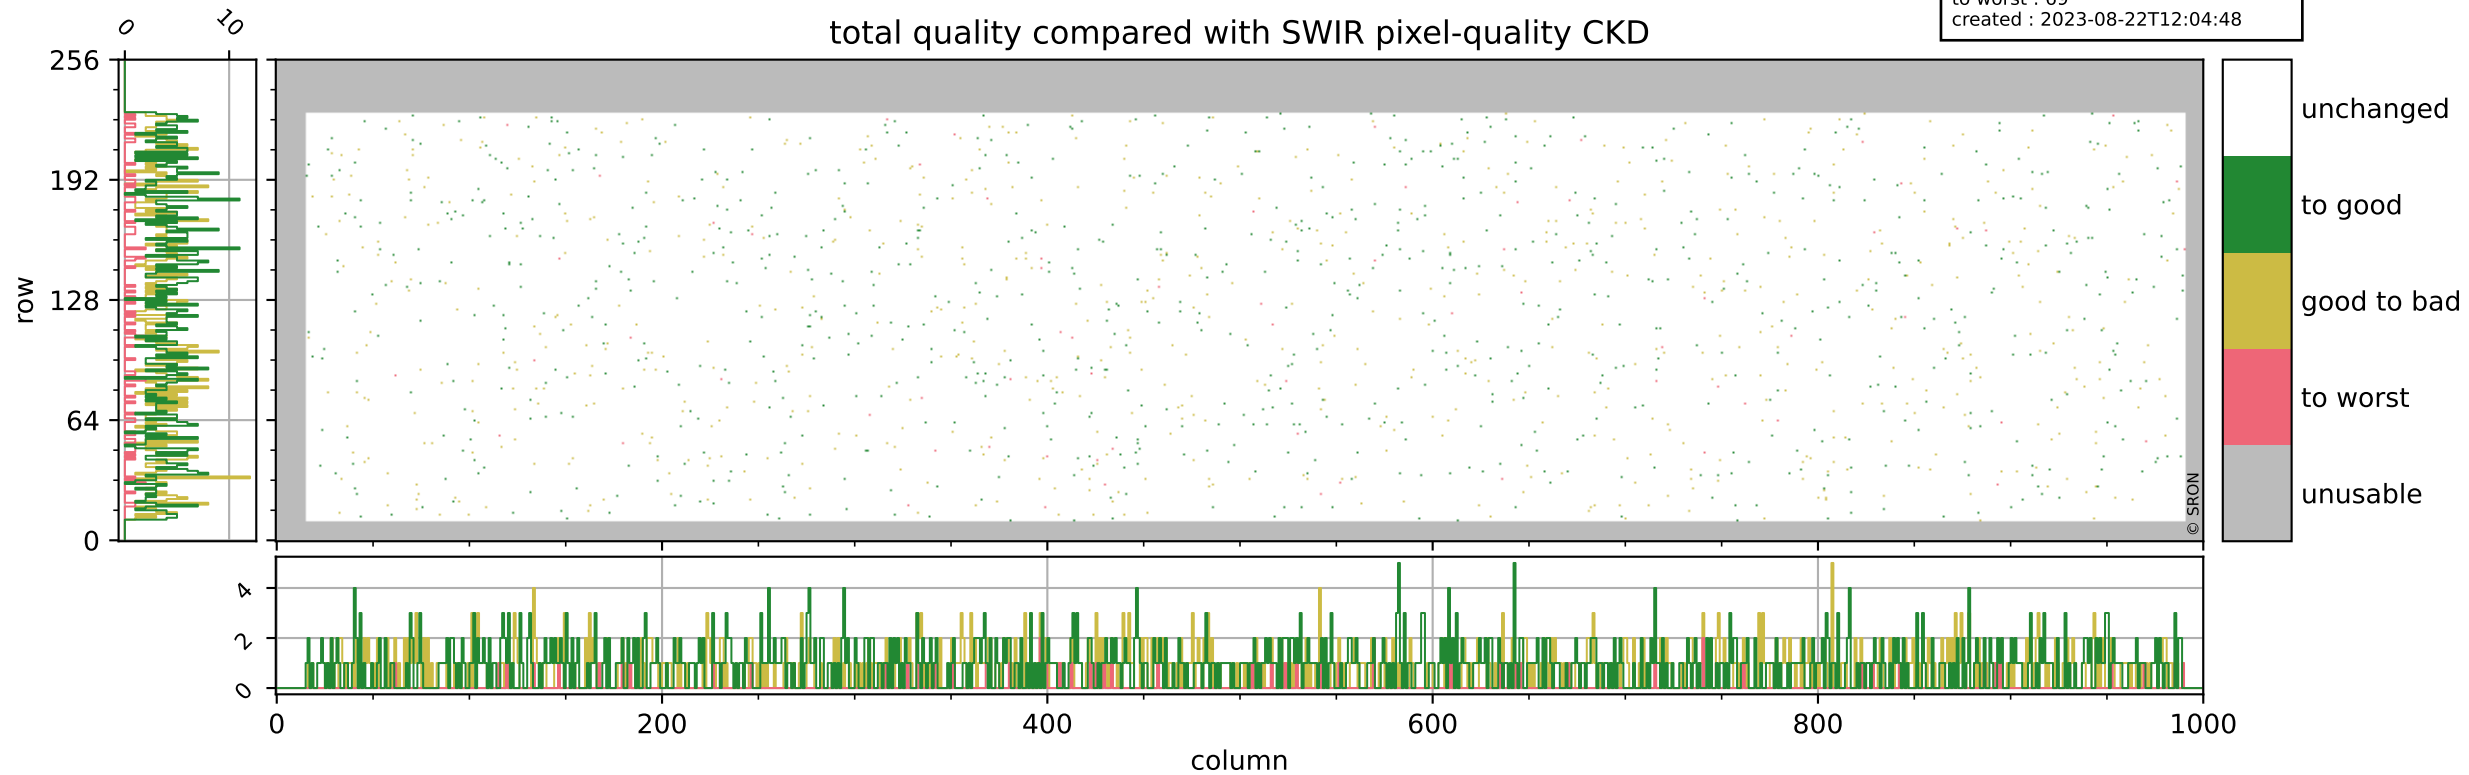

orbits : 18 in [16732, 16777]
coverage : 2021-01-04 / 2021-01-07
bad (quality < 0.8) : 289
worst (quality < 0.1) : 121
created : 2023-08-22T12:04:47

Tropomi SWIR pixel quality (beta nominal)

orbits : 18 in [16732, 16777]
coverage : 2021-01-04 / 2021-01-07
bad (quality < 0.8) : 137
worst (quality < 0.1) : 40
created : 2023-08-22T12:04:47

Tropomi SWIR pixel quality (beta nominal)

orbits : 18 in [16732, 16777]
coverage : 2021-01-04 / 2021-01-07
bad (quality < 0.8) : 855
worst (quality < 0.1) : 82
created : 2023-08-22T12:04:48

Tropomi SWIR pixel quality (beta nominal)

orbits : 18 in [16732, 16777]
coverage : 2021-01-04 / 2021-01-07
to good : 866
good to bad : 688
to worst : 69
created : 2023-08-22T12:04:48

total quality compared with SWIR pixel-quality CKD

Tropomi SWIR pixel quality (beta nominal)

orbits : 18 in [16732, 16777]
coverage : 2021-01-04 / 2021-01-07
created : 2023-08-22T12:04:48

Histograms of pixel-quality

Tropomi SWIR pixel quality (beta nominal) ground-tracks of Sentinel-5P

orbits : 18 in [16732, 16777]
coverage : 2021-01-04 / 2021-01-07
created : 2023-08-22T12:04:49