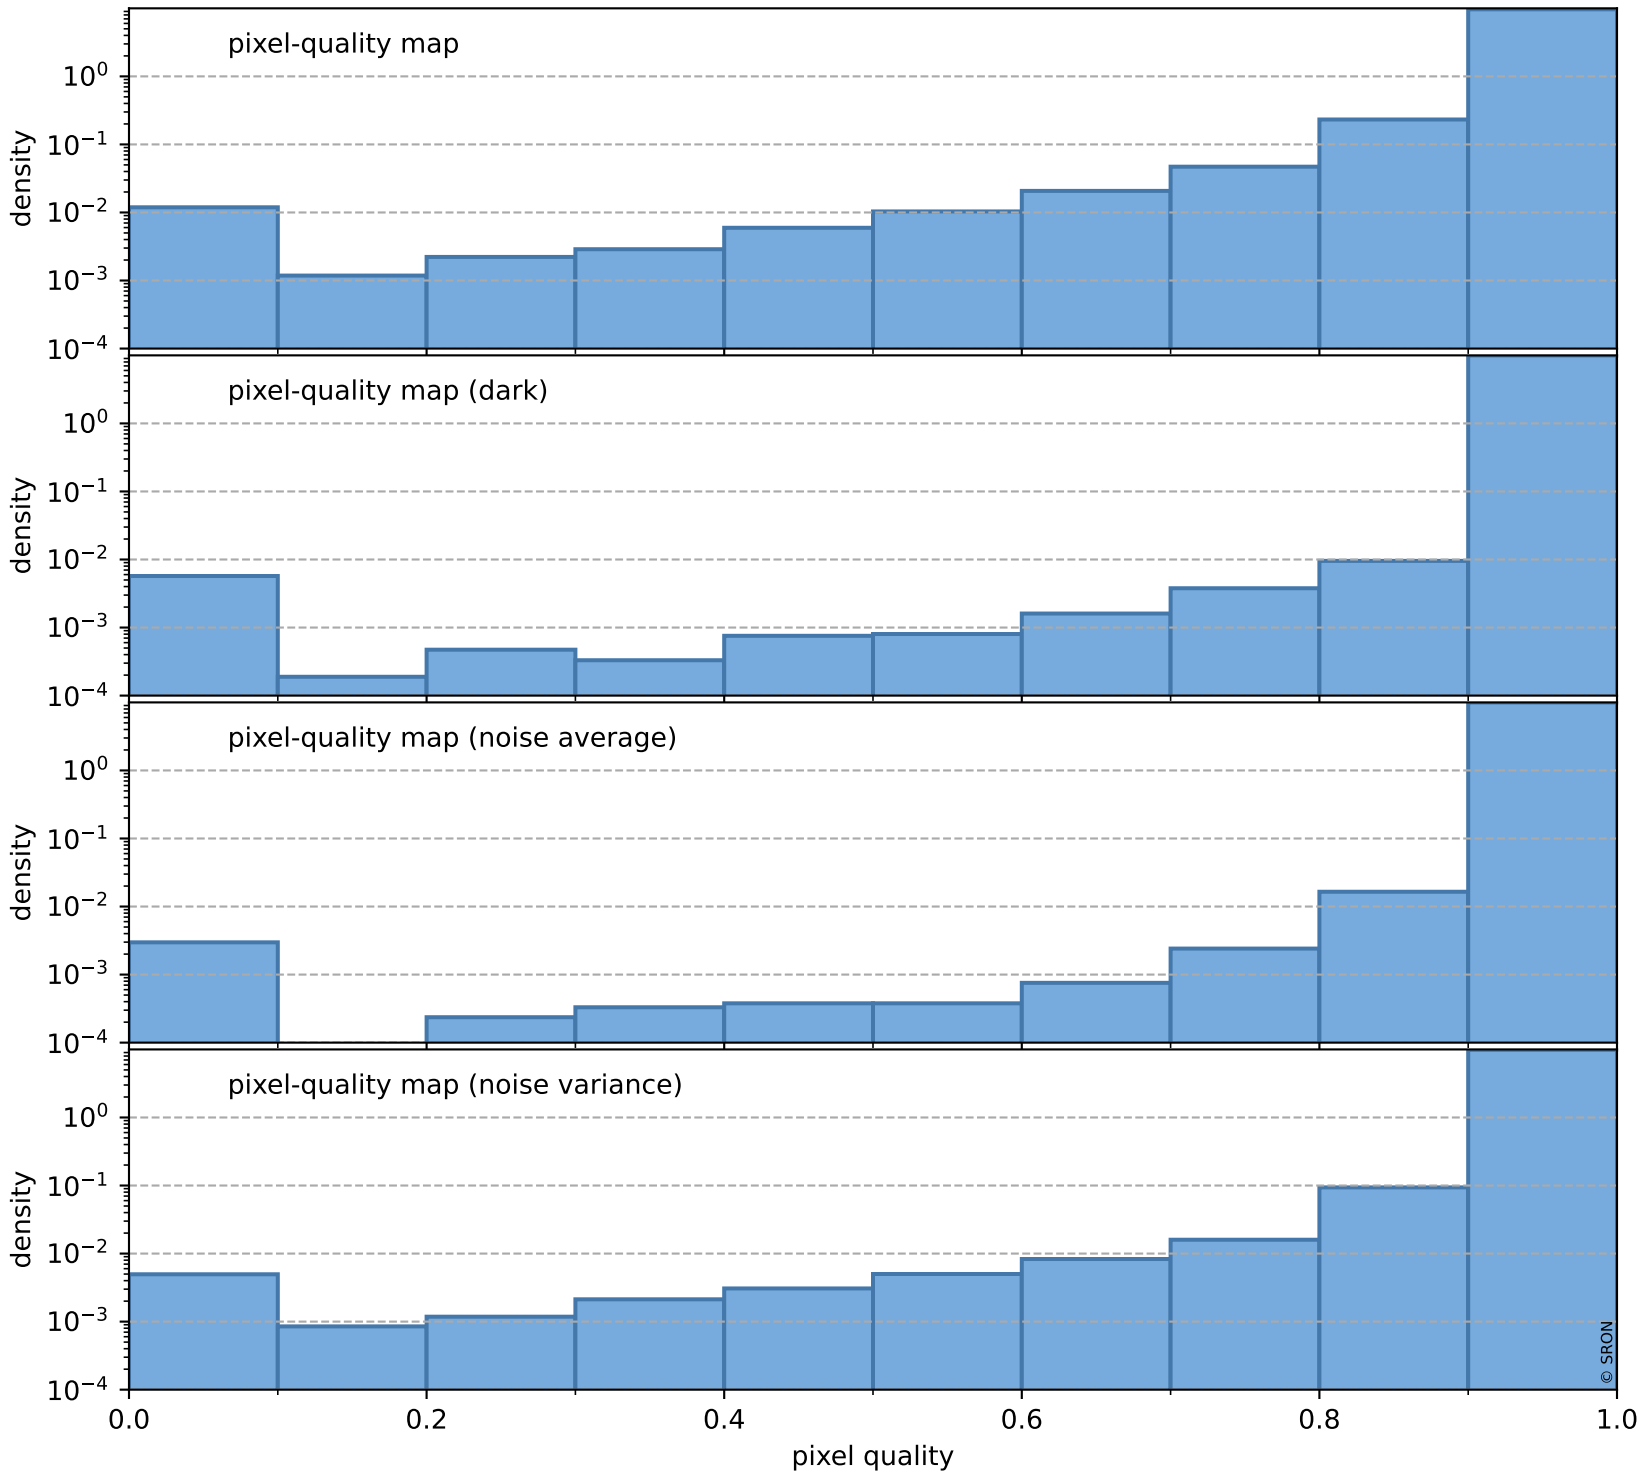

Tropomi SWIR pixel quality (beta nominal)

orbits : 18 in [16732, 16777]
coverage : 2021-01-04 / 2021-01-07
bad (quality < 0.8) : 855
worst (quality < 0.1) : 82
created : 2023-08-22T12:04:48

Tropomi SWIR pixel quality (beta nominal)

orbits : 18 in [16732, 16777]
coverage : 2021-01-04 / 2021-01-07
to good : 866
good to bad : 688
to worst : 69
created : 2023-08-22T12:04:48

total quality compared with SWIR pixel-quality CKD

Tropomi SWIR pixel quality (beta nominal)

orbits : 18 in [16732, 16777]
coverage : 2021-01-04 / 2021-01-07
created : 2023-08-22T12:04:48

Histograms of pixel-quality

Tropomi SWIR pixel quality (beta nominal) ground-tracks of Sentinel-5P

orbits : 18 in [16732, 16777]
coverage : 2021-01-04 / 2021-01-07
created : 2023-08-22T12:04:49