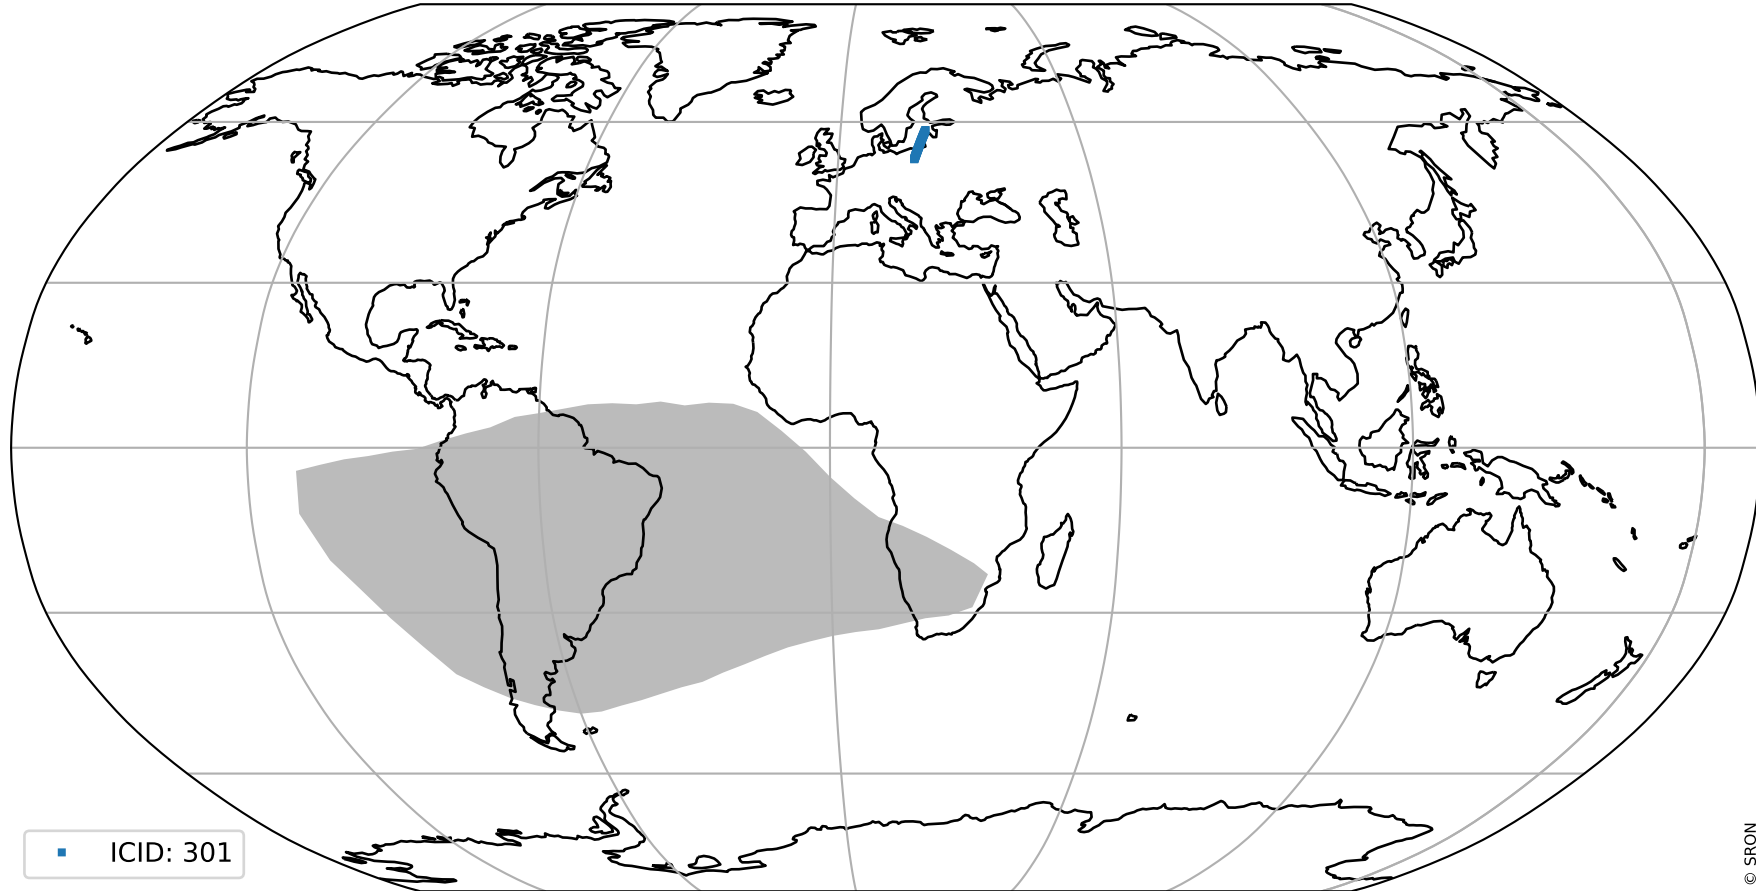

Tropomi SWIR pixel quality (beta nominal)

orbits : 18 in [16732, 16777]
coverage : 2021-01-04 / 2021-01-07
bad (quality < 0.8) : 855
worst (quality < 0.1) : 82
created : 2023-08-22T12:04:48

Tropomi SWIR pixel quality (beta nominal)

orbits : 18 in [16732, 16777]
coverage : 2021-01-04 / 2021-01-07
to good : 866
good to bad : 688
to worst : 69
created : 2023-08-22T12:04:48

total quality compared with SWIR pixel-quality CKD

Tropomi SWIR pixel quality (beta nominal)

orbits : 18 in [16732, 16777]
coverage : 2021-01-04 / 2021-01-07
created : 2023-08-22T12:04:48

Histograms of pixel-quality

Tropomi SWIR pixel quality (beta nominal) ground-tracks of Sentinel-5P

orbits : 18 in [16732, 16777]
coverage : 2021-01-04 / 2021-01-07
created : 2023-08-22T12:04:49