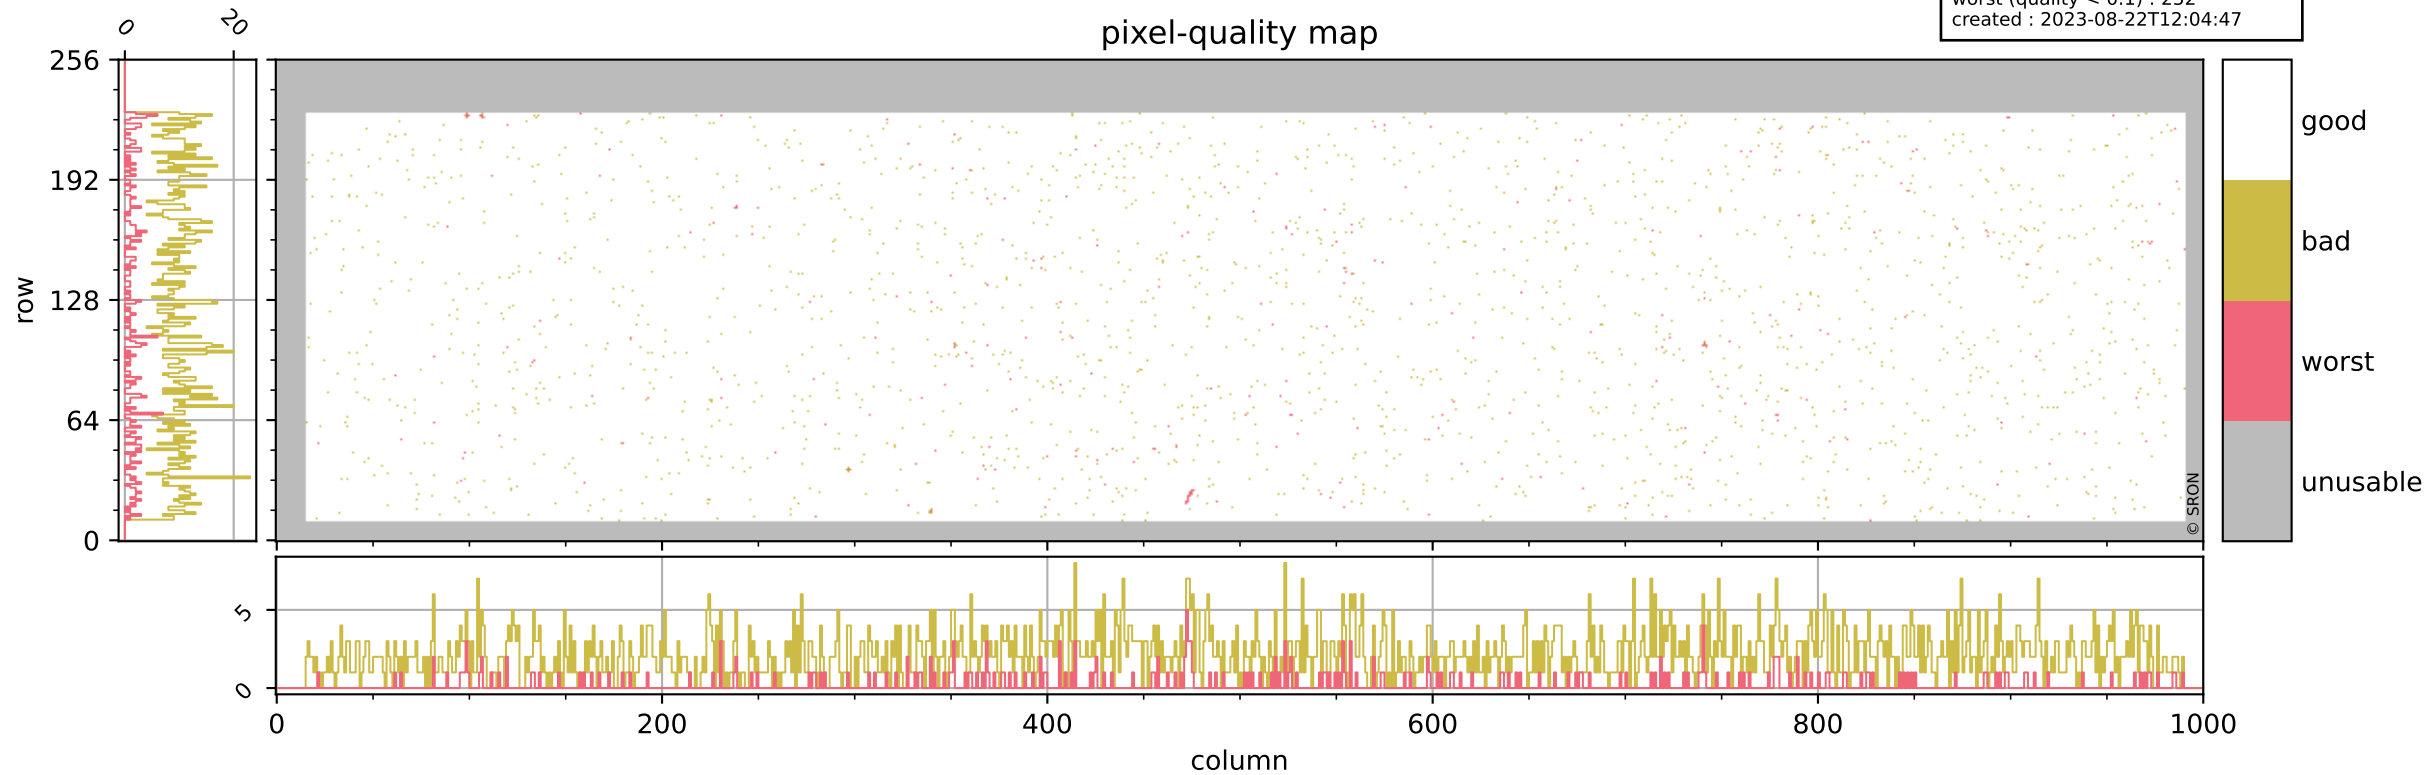

Tropomi SWIR pixel quality (beta nominal)

orbits : 18 in [16732, 16777]
coverage : 2021-01-04 / 2021-01-07
bad (quality < 0.8) : 2165
worst (quality < 0.1) : 252
created : 2023-08-22T12:04:47

Tropomi SWIR pixel quality (beta nominal)

orbits : 18 in [16732, 16777]
coverage : 2021-01-04 / 2021-01-07
bad (quality < 0.8) : 289
worst (quality < 0.1) : 121
created : 2023-08-22T12:04:47

Tropomi SWIR pixel quality (beta nominal)

orbits : 18 in [16732, 16777]
coverage : 2021-01-04 / 2021-01-07
bad (quality < 0.8) : 137
worst (quality < 0.1) : 40
created : 2023-08-22T12:04:47

Tropomi SWIR pixel quality (beta nominal)

orbits : 18 in [16732, 16777]
coverage : 2021-01-04 / 2021-01-07
bad (quality < 0.8) : 855
worst (quality < 0.1) : 82
created : 2023-08-22T12:04:48

Tropomi SWIR pixel quality (beta nominal)

orbits : 18 in [16732, 16777]
coverage : 2021-01-04 / 2021-01-07
created : 2023-08-22T12:04:48

Histograms of pixel-quality

Tropomi SWIR pixel quality (beta nominal) ground-tracks of Sentinel-5P

orbits : 18 in [16732, 16777]
coverage : 2021-01-04 / 2021-01-07
created : 2023-08-22T12:04:49