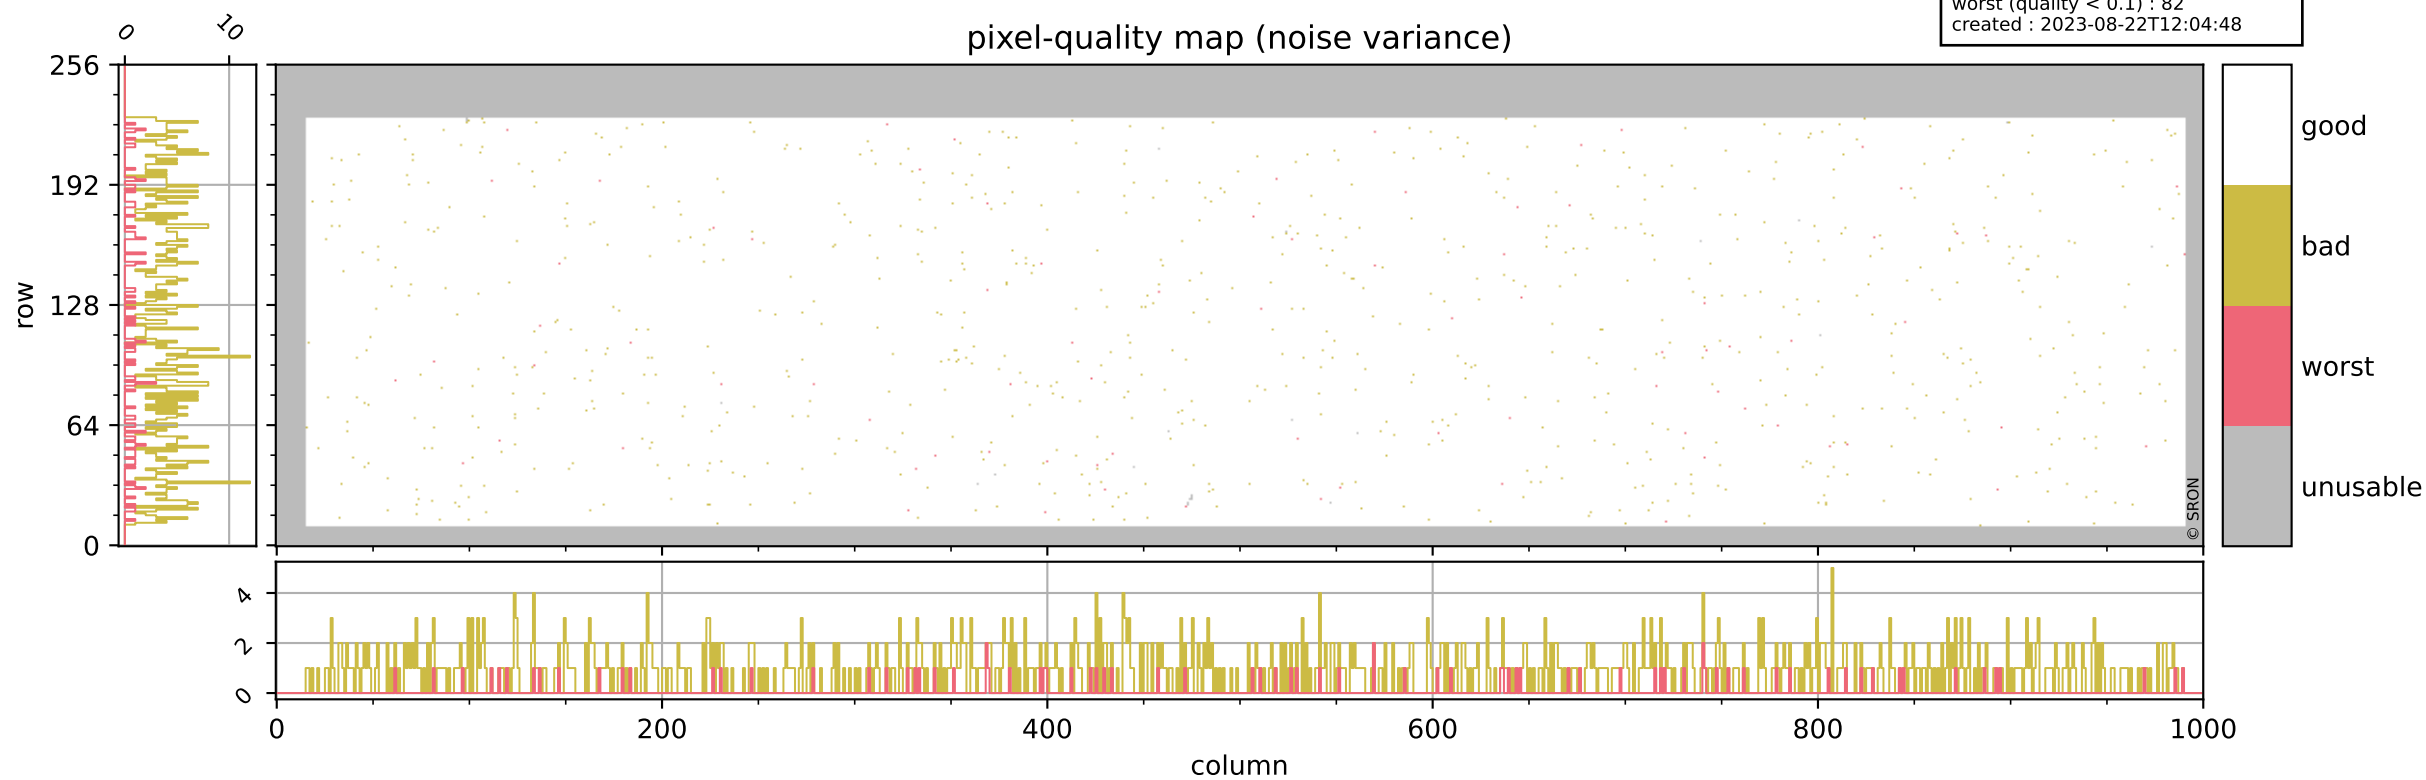

orbits : 18 in [16732, 16777]
coverage : 2021-01-04 / 2021-01-07
bad (quality < 0.8) : 289
worst (quality < 0.1) : 121
created : 2023-08-22T12:04:47

Tropomi SWIR pixel quality (beta nominal)

orbits : 18 in [16732, 16777]
coverage : 2021-01-04 / 2021-01-07
bad (quality < 0.8) : 137
worst (quality < 0.1) : 40
created : 2023-08-22T12:04:47

Tropomi SWIR pixel quality (beta nominal)

orbits : 18 in [16732, 16777]
coverage : 2021-01-04 / 2021-01-07
bad (quality < 0.8) : 855
worst (quality < 0.1) : 82
created : 2023-08-22T12:04:48

Tropomi SWIR pixel quality (beta nominal)

orbits : 18 in [16732, 16777]
coverage : 2021-01-04 / 2021-01-07
to good : 866
good to bad : 688
to worst : 69
created : 2023-08-22T12:04:48

total quality compared with SWIR pixel-quality CKD

Tropomi SWIR pixel quality (beta nominal)

orbits : 18 in [16732, 16777]
coverage : 2021-01-04 / 2021-01-07
created : 2023-08-22T12:04:48

Histograms of pixel-quality

Tropomi SWIR pixel quality (beta nominal) ground-tracks of Sentinel-5P

orbits : 18 in [16732, 16777]
coverage : 2021-01-04 / 2021-01-07
created : 2023-08-22T12:04:49