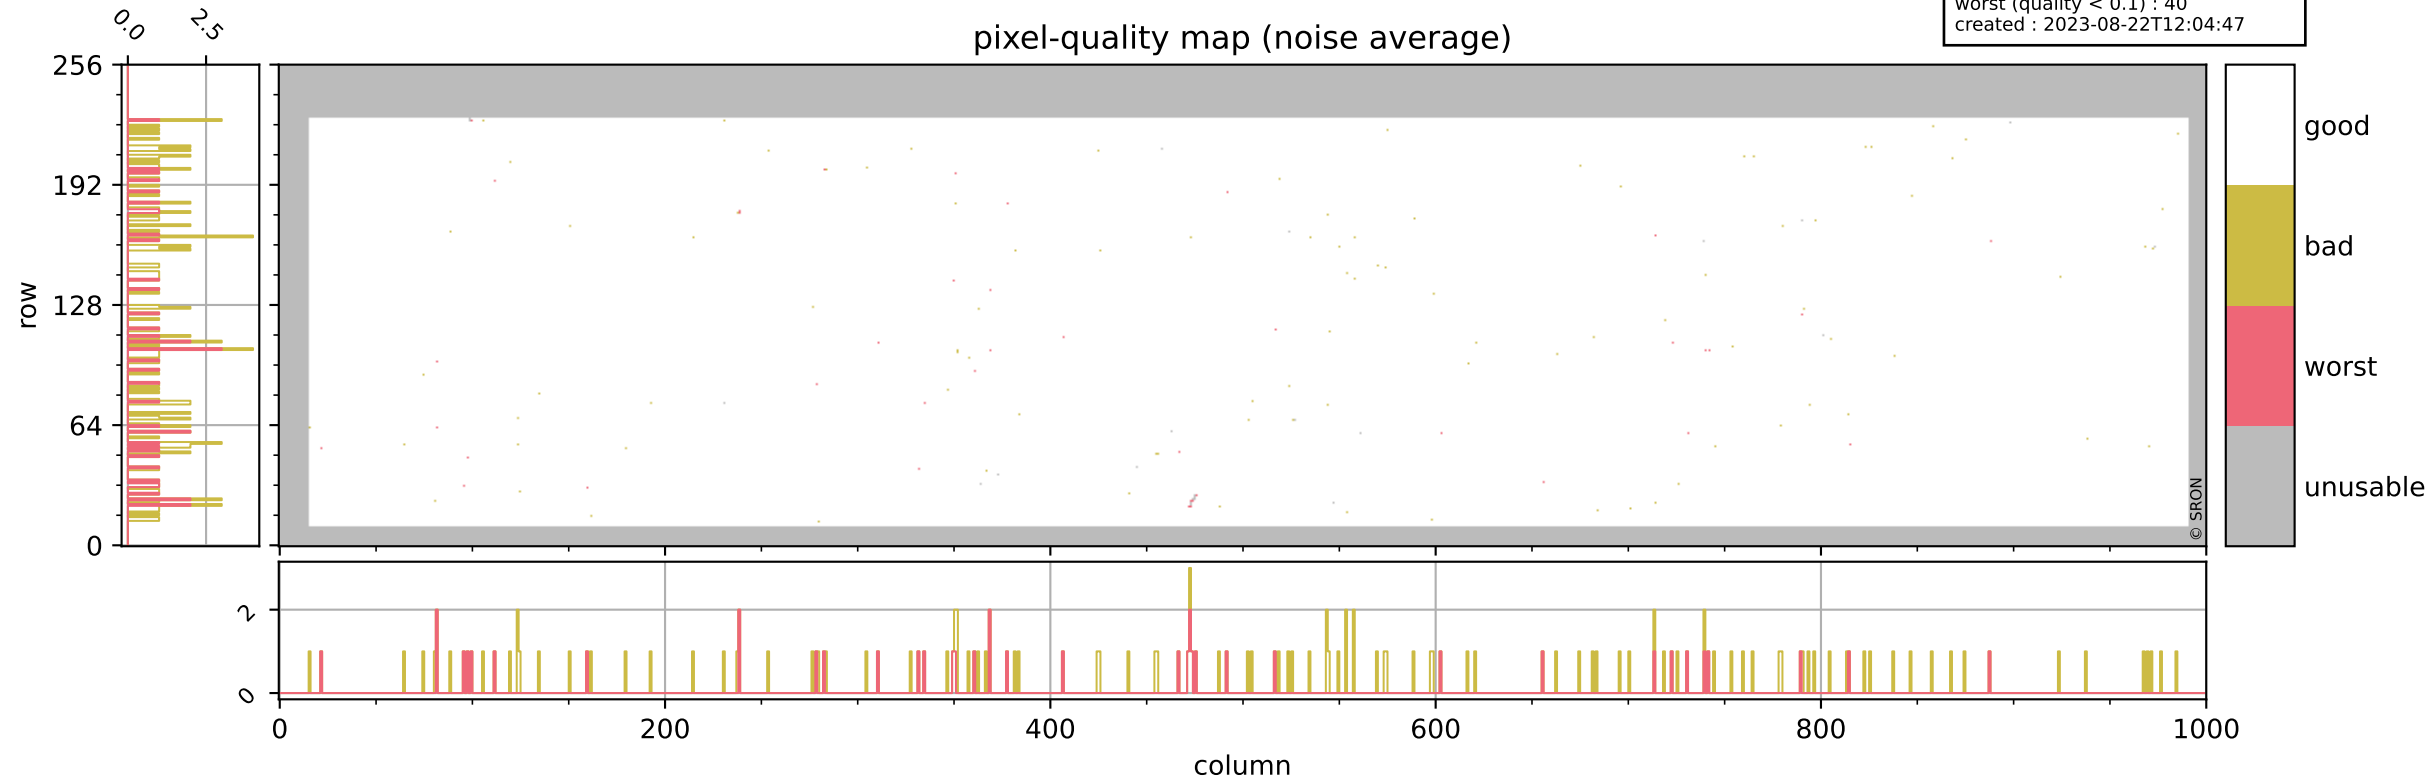

Tropomi SWIR pixel quality (beta nominal)

orbits : 18 in [16732, 16777]
coverage : 2021-01-04 / 2021-01-07
bad (quality < 0.8) : 2165
worst (quality < 0.1) : 252
created : 2023-08-22T12:04:47

Tropomi SWIR pixel quality (beta nominal)

orbits : 18 in [16732, 16777]
coverage : 2021-01-04 / 2021-01-07
bad (quality < 0.8) : 289
worst (quality < 0.1) : 121
created : 2023-08-22T12:04:47

Tropomi SWIR pixel quality (beta nominal)

orbits : 18 in [16732, 16777]
coverage : 2021-01-04 / 2021-01-07
bad (quality < 0.8) : 137
worst (quality < 0.1) : 40
created : 2023-08-22T12:04:47

Tropomi SWIR pixel quality (beta nominal)

orbits : 18 in [16732, 16777]
coverage : 2021-01-04 / 2021-01-07
bad (quality < 0.8) : 855
worst (quality < 0.1) : 82
created : 2023-08-22T12:04:48

Tropomi SWIR pixel quality (beta nominal)

orbits : 18 in [16732, 16777]
coverage : 2021-01-04 / 2021-01-07
created : 2023-08-22T12:04:48

Histograms of pixel-quality

Tropomi SWIR pixel quality (beta nominal) ground-tracks of Sentinel-5P

orbits : 18 in [16732, 16777]
coverage : 2021-01-04 / 2021-01-07
created : 2023-08-22T12:04:49