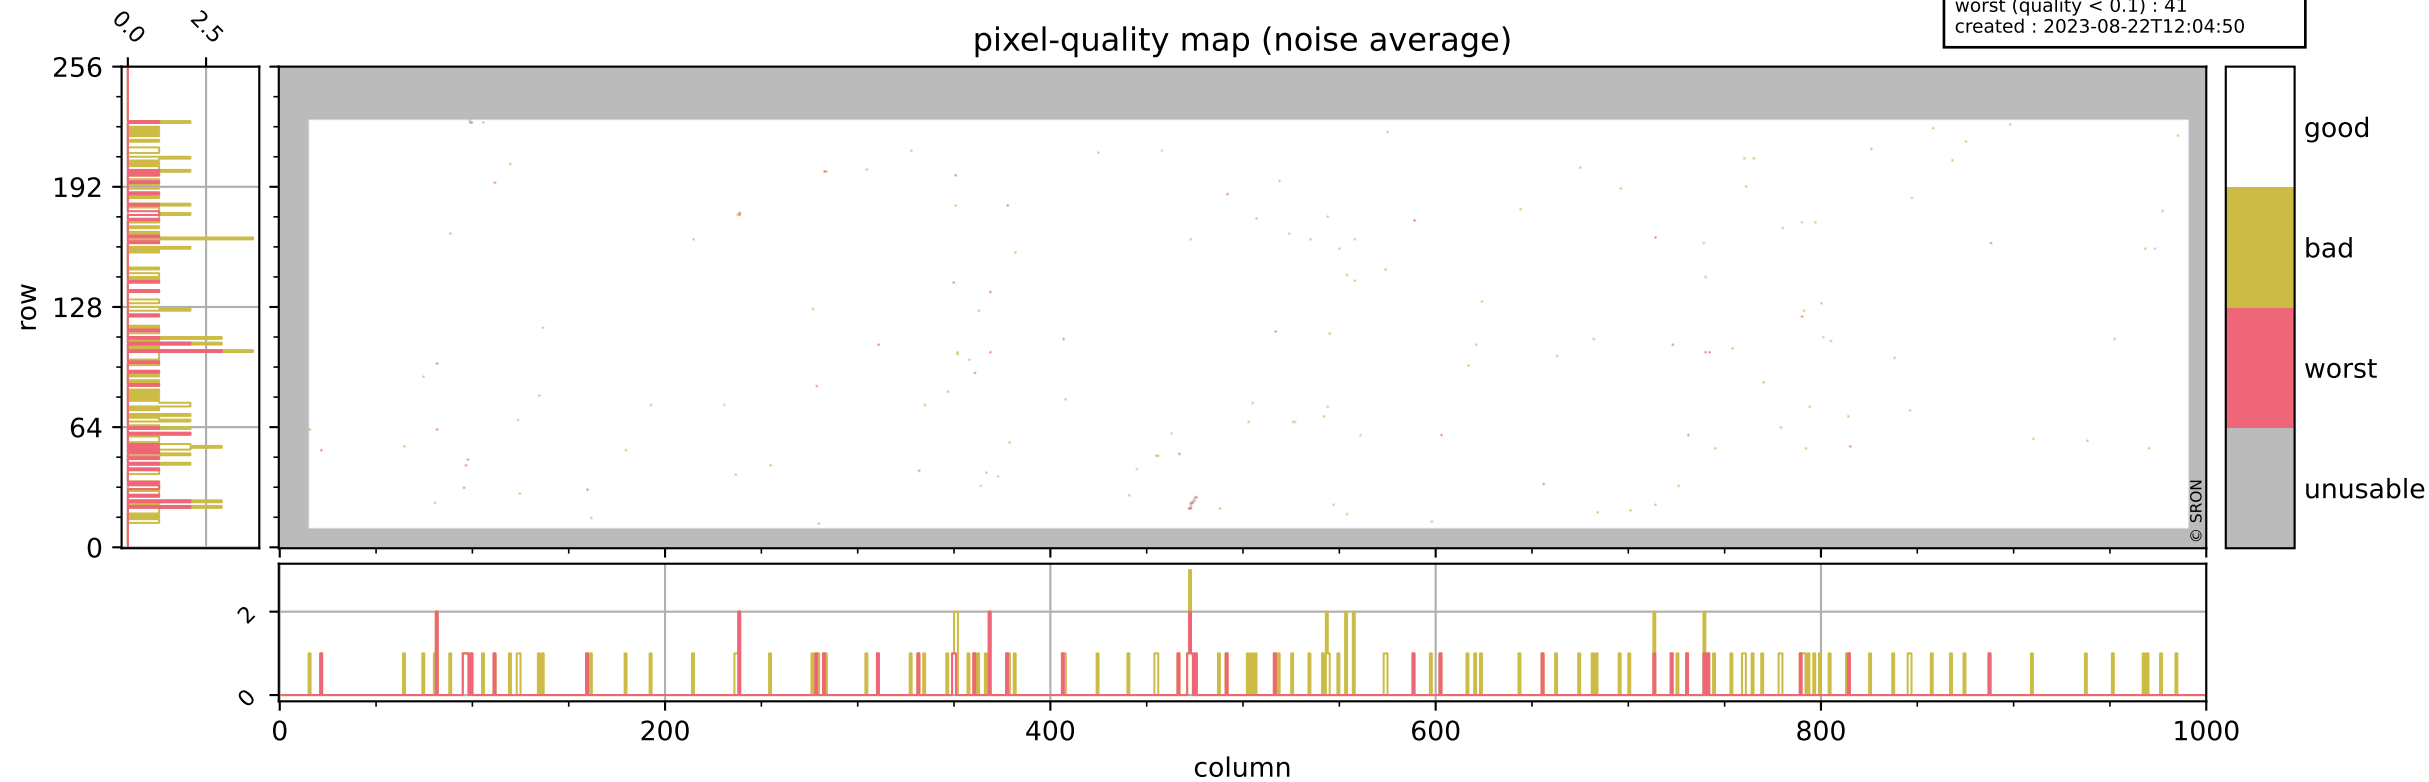

Tropomi SWIR pixel quality (beta nominal)

orbits : 19 in [16777, 16822]
coverage : 2021-01-08 / 2021-01-11
bad (quality < 0.8) : 2120
worst (quality < 0.1) : 260
created : 2023-08-22T12:04:50

Tropomi SWIR pixel quality (beta nominal)

orbits : 19 in [16777, 16822]
coverage : 2021-01-08 / 2021-01-11
bad (quality < 0.8) : 292
worst (quality < 0.1) : 119
created : 2023-08-22T12:04:50

Tropomi SWIR pixel quality (beta nominal)

orbits : 19 in [16777, 16822]
coverage : 2021-01-08 / 2021-01-11
bad (quality < 0.8) : 141
worst (quality < 0.1) : 41
created : 2023-08-22T12:04:50

Tropomi SWIR pixel quality (beta nominal)

orbits : 19 in [16777, 16822]
coverage : 2021-01-08 / 2021-01-11
bad (quality < 0.8) : 793
worst (quality < 0.1) : 89
created : 2023-08-22T12:04:50

Tropomi SWIR pixel quality (beta nominal)

orbits : 19 in [16777, 16822]
coverage : 2021-01-08 / 2021-01-11
created : 2023-08-22T12:04:51

Histograms of pixel-quality

Tropomi SWIR pixel quality (beta nominal) ground-tracks of Sentinel-5P

orbits : 19 in [16777, 16822]
coverage : 2021-01-08 / 2021-01-11
created : 2023-08-22T12:04:51