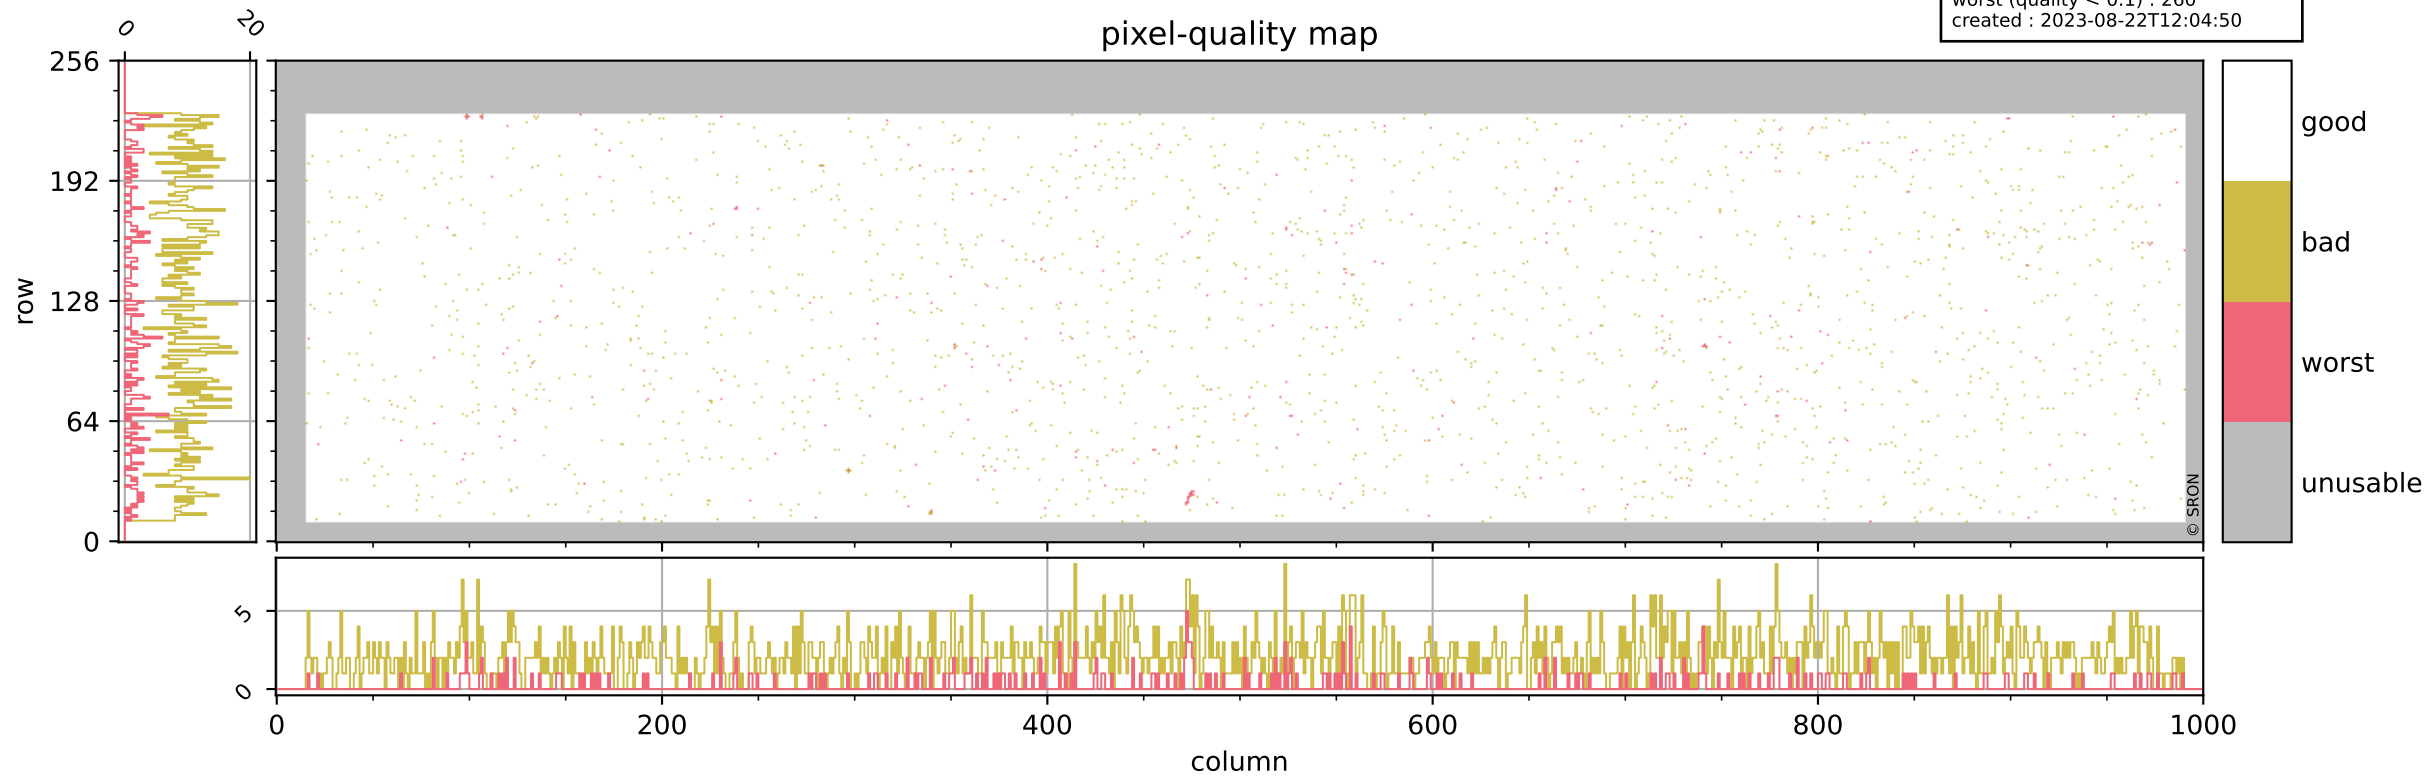

Tropomi SWIR pixel quality (beta nominal)

orbits : 19 in [16777, 16822]
coverage : 2021-01-08 / 2021-01-11
bad (quality < 0.8) : 2120
worst (quality < 0.1) : 260
created : 2023-08-22T12:04:50

Tropomi SWIR pixel quality (beta nominal)

orbits : 19 in [16777, 16822]
coverage : 2021-01-08 / 2021-01-11
bad (quality < 0.8) : 292
worst (quality < 0.1) : 119
created : 2023-08-22T12:04:50

Tropomi SWIR pixel quality (beta nominal)

orbits : 19 in [16777, 16822]
coverage : 2021-01-08 / 2021-01-11
bad (quality < 0.8) : 141
worst (quality < 0.1) : 41
created : 2023-08-22T12:04:50

Tropomi SWIR pixel quality (beta nominal)

orbits : 19 in [16777, 16822]
coverage : 2021-01-08 / 2021-01-11
bad (quality < 0.8) : 793
worst (quality < 0.1) : 89
created : 2023-08-22T12:04:50

Tropomi SWIR pixel quality (beta nominal)

orbits : 19 in [16777, 16822]
coverage : 2021-01-08 / 2021-01-11
to good : 868
good to bad : 637
to worst : 78
created : 2023-08-22T12:04:50

total quality compared with SWIR pixel-quality CKD

Tropomi SWIR pixel quality (beta nominal)