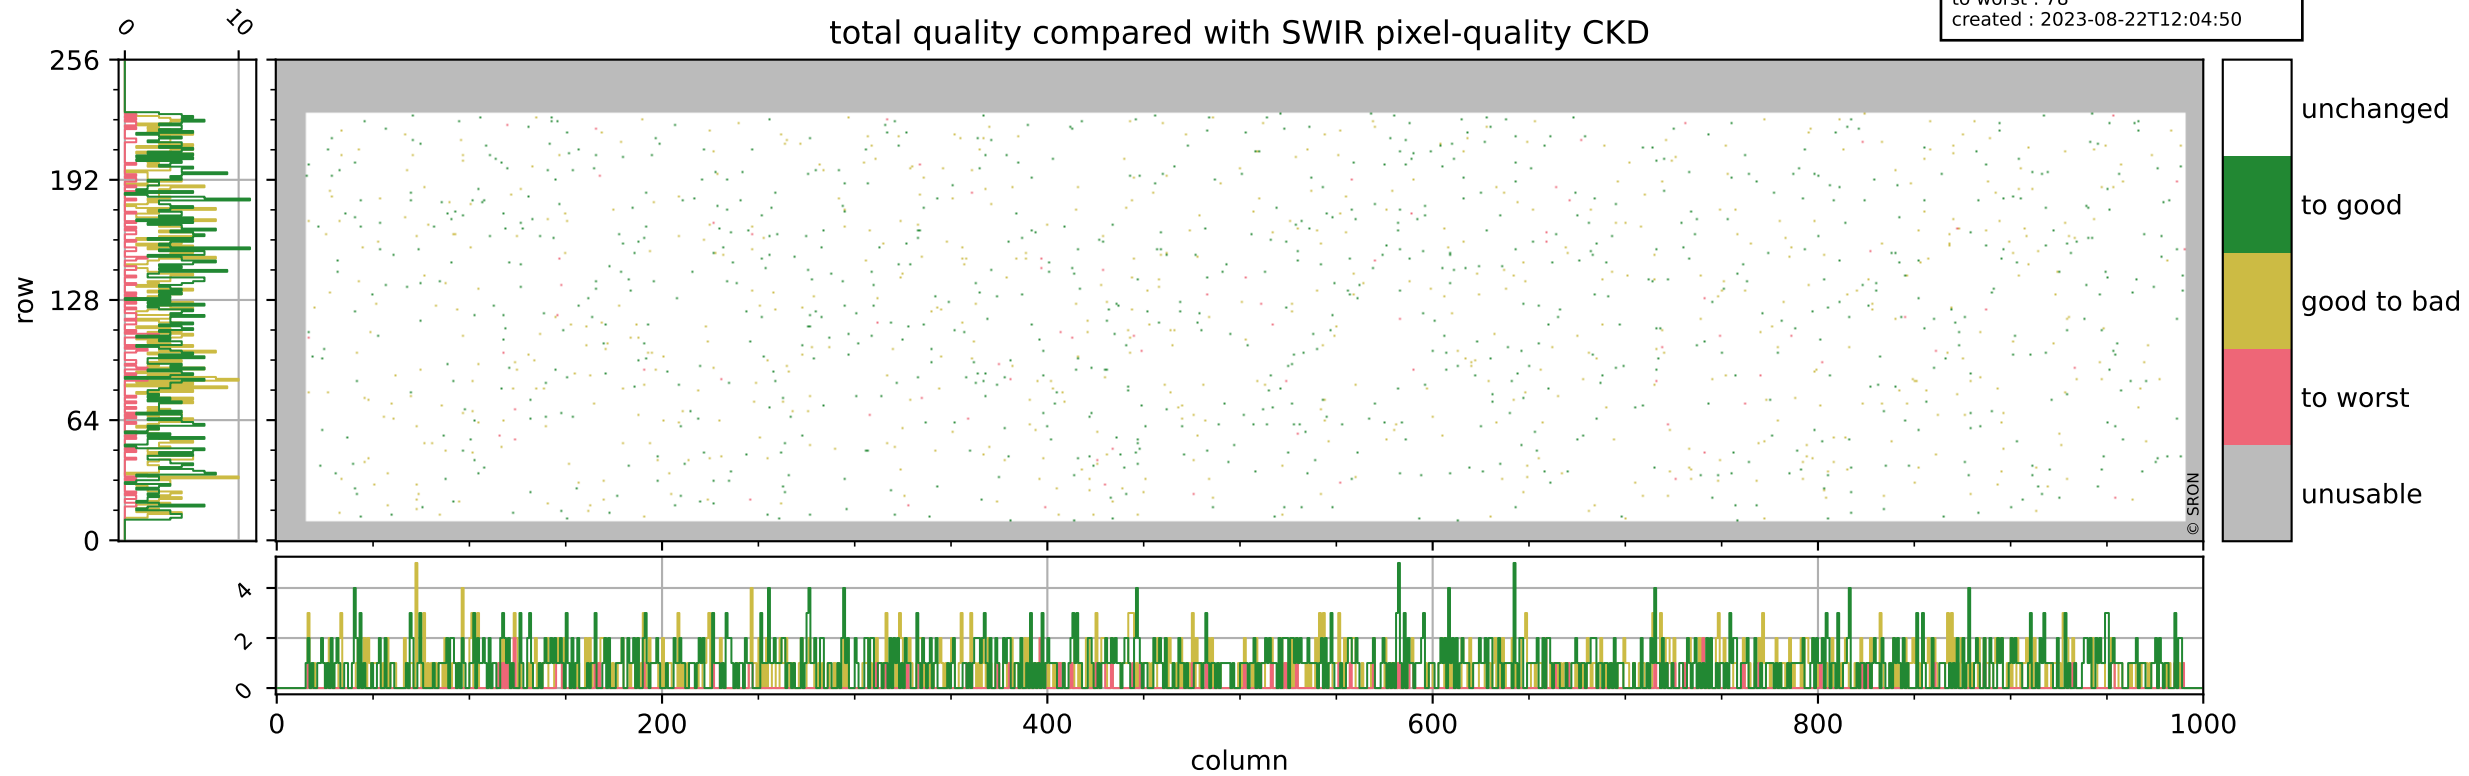

orbits : 19 in [16777, 16822]
coverage : 2021-01-08 / 2021-01-11
bad (quality < 0.8) : 292
worst (quality < 0.1) : 119
created : 2023-08-22T12:04:50

Tropomi SWIR pixel quality (beta nominal)

orbits : 19 in [16777, 16822]
coverage : 2021-01-08 / 2021-01-11
bad (quality < 0.8) : 141
worst (quality < 0.1) : 41
created : 2023-08-22T12:04:50

Tropomi SWIR pixel quality (beta nominal)

orbits : 19 in [16777, 16822]
coverage : 2021-01-08 / 2021-01-11
bad (quality < 0.8) : 793
worst (quality < 0.1) : 89
created : 2023-08-22T12:04:50

Tropomi SWIR pixel quality (beta nominal)

orbits : 19 in [16777, 16822]
coverage : 2021-01-08 / 2021-01-11
to good : 868
good to bad : 637
to worst : 78
created : 2023-08-22T12:04:50

total quality compared with SWIR pixel-quality CKD

Tropomi SWIR pixel quality (beta nominal)

orbits : 19 in [16777, 16822]
coverage : 2021-01-08 / 2021-01-11
created : 2023-08-22T12:04:51

Histograms of pixel-quality

Tropomi SWIR pixel quality (beta nominal) ground-tracks of Sentinel-5P

orbits : 19 in [16777, 16822]
coverage : 2021-01-08 / 2021-01-11
created : 2023-08-22T12:04:51