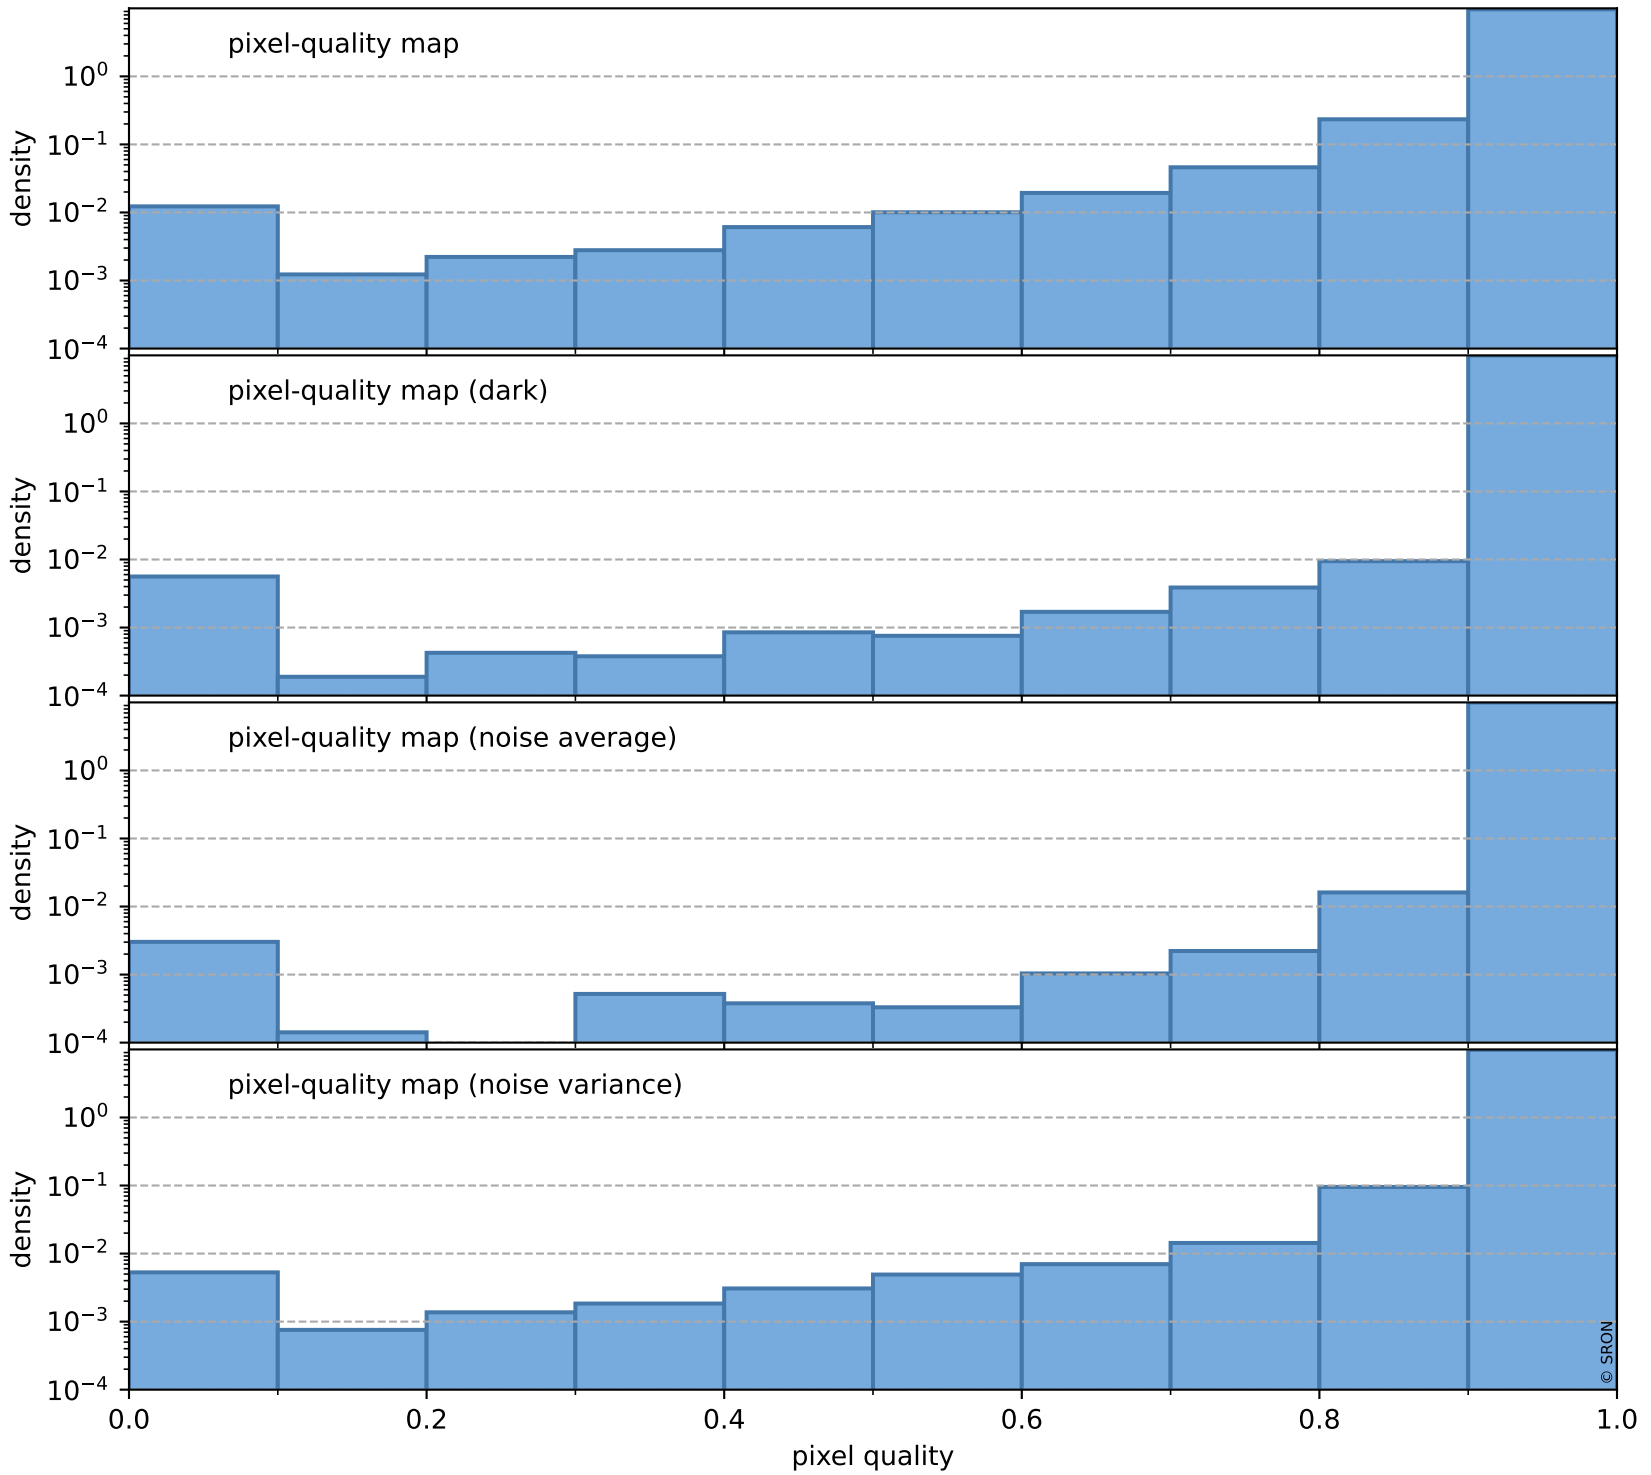

Tropomi SWIR pixel quality (beta nominal)

orbits : 19 in [16777, 16822]
coverage : 2021-01-08 / 2021-01-11
bad (quality < 0.8) : 793
worst (quality < 0.1) : 89
created : 2023-08-22T12:04:50

Tropomi SWIR pixel quality (beta nominal)

orbits : 19 in [16777, 16822]
coverage : 2021-01-08 / 2021-01-11
to good : 868
good to bad : 637
to worst : 78
created : 2023-08-22T12:04:50

total quality compared with SWIR pixel-quality CKD

Tropomi SWIR pixel quality (beta nominal)

orbits : 19 in [16777, 16822]
coverage : 2021-01-08 / 2021-01-11
created : 2023-08-22T12:04:51

Histograms of pixel-quality

Tropomi SWIR pixel quality (beta nominal) ground-tracks of Sentinel-5P

orbits : 19 in [16777, 16822]
coverage : 2021-01-08 / 2021-01-11
created : 2023-08-22T12:04:51