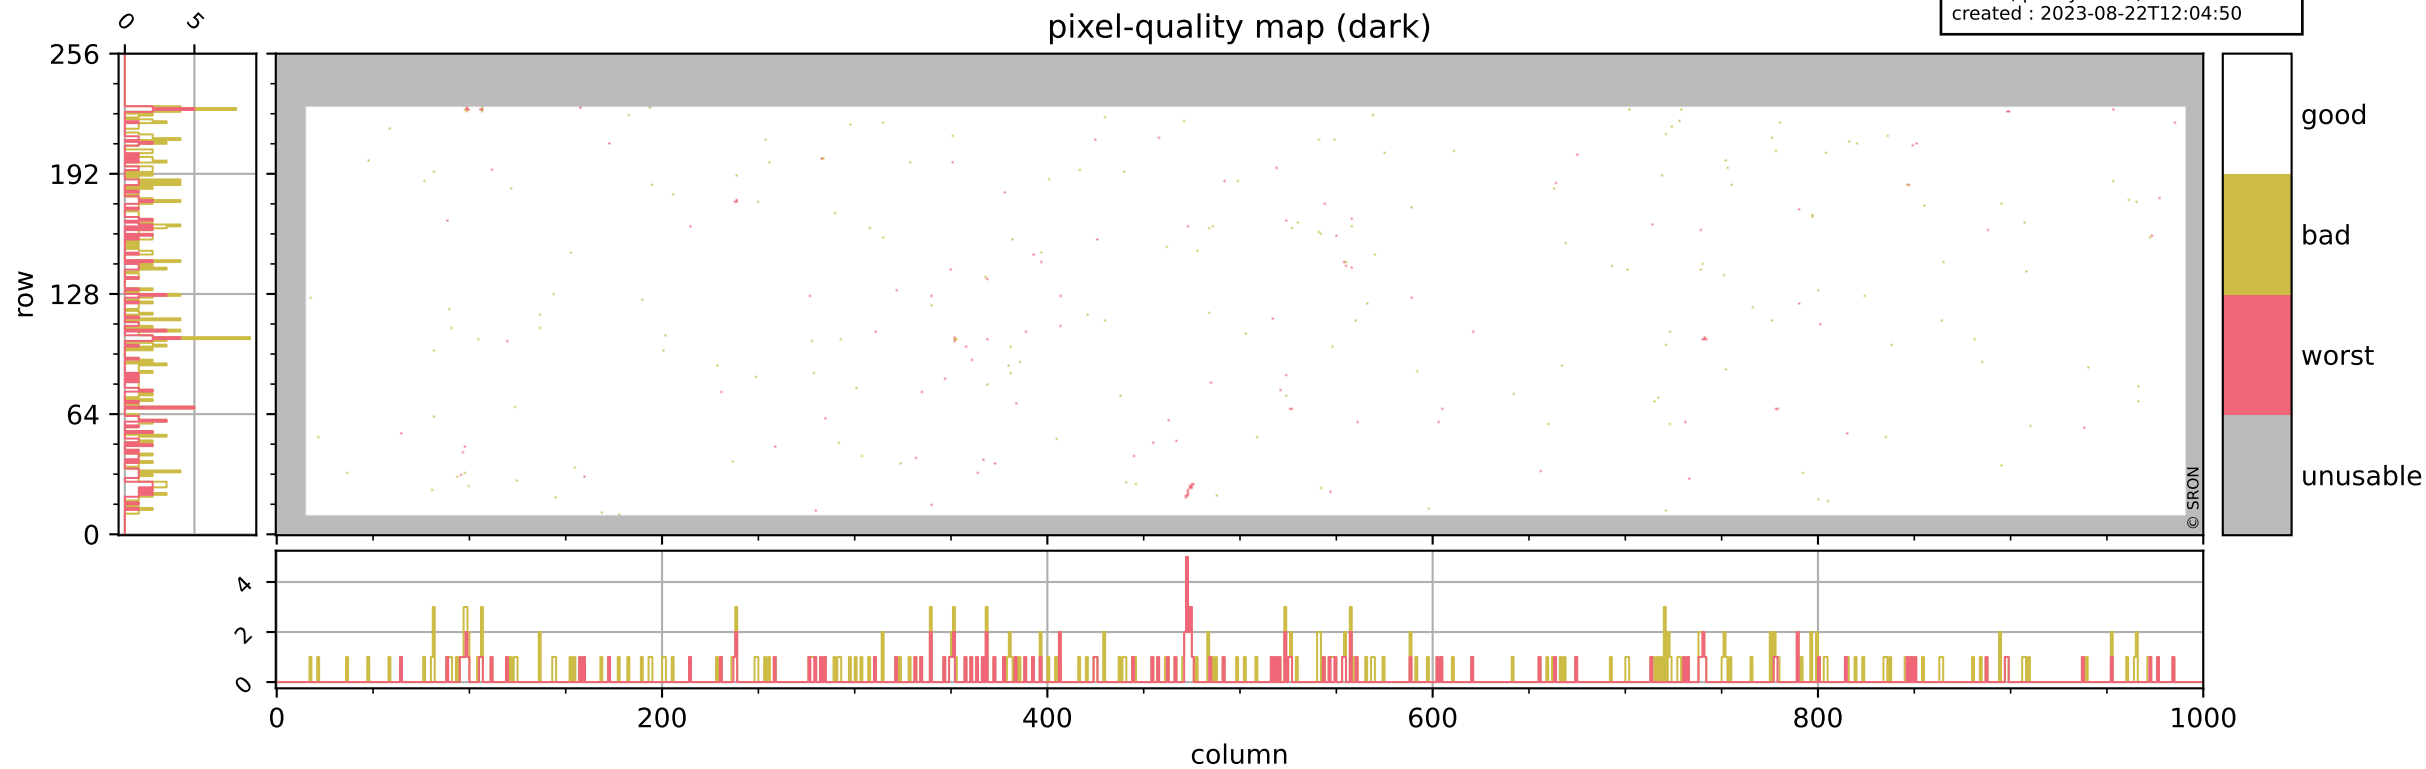

Tropomi SWIR pixel quality (beta nominal)

orbits : 19 in [16777, 16822]
coverage : 2021-01-08 / 2021-01-11
bad (quality < 0.8) : 2120
worst (quality < 0.1) : 260
created : 2023-08-22T12:04:50

Tropomi SWIR pixel quality (beta nominal)

orbits : 19 in [16777, 16822]
coverage : 2021-01-08 / 2021-01-11
bad (quality < 0.8) : 292
worst (quality < 0.1) : 119
created : 2023-08-22T12:04:50

Tropomi SWIR pixel quality (beta nominal)

orbits : 19 in [16777, 16822]
coverage : 2021-01-08 / 2021-01-11
bad (quality < 0.8) : 141
worst (quality < 0.1) : 41
created : 2023-08-22T12:04:50

Tropomi SWIR pixel quality (beta nominal)

orbits : 19 in [16777, 16822]
coverage : 2021-01-08 / 2021-01-11
bad (quality < 0.8) : 793
worst (quality < 0.1) : 89
created : 2023-08-22T12:04:50

Tropomi SWIR pixel quality (beta nominal)

orbits : 19 in [16777, 16822]
coverage : 2021-01-08 / 2021-01-11
to good : 868
good to bad : 637
to worst : 78
created : 2023-08-22T12:04:50

total quality compared with SWIR pixel-quality CKD

Tropomi SWIR pixel quality (beta nominal)