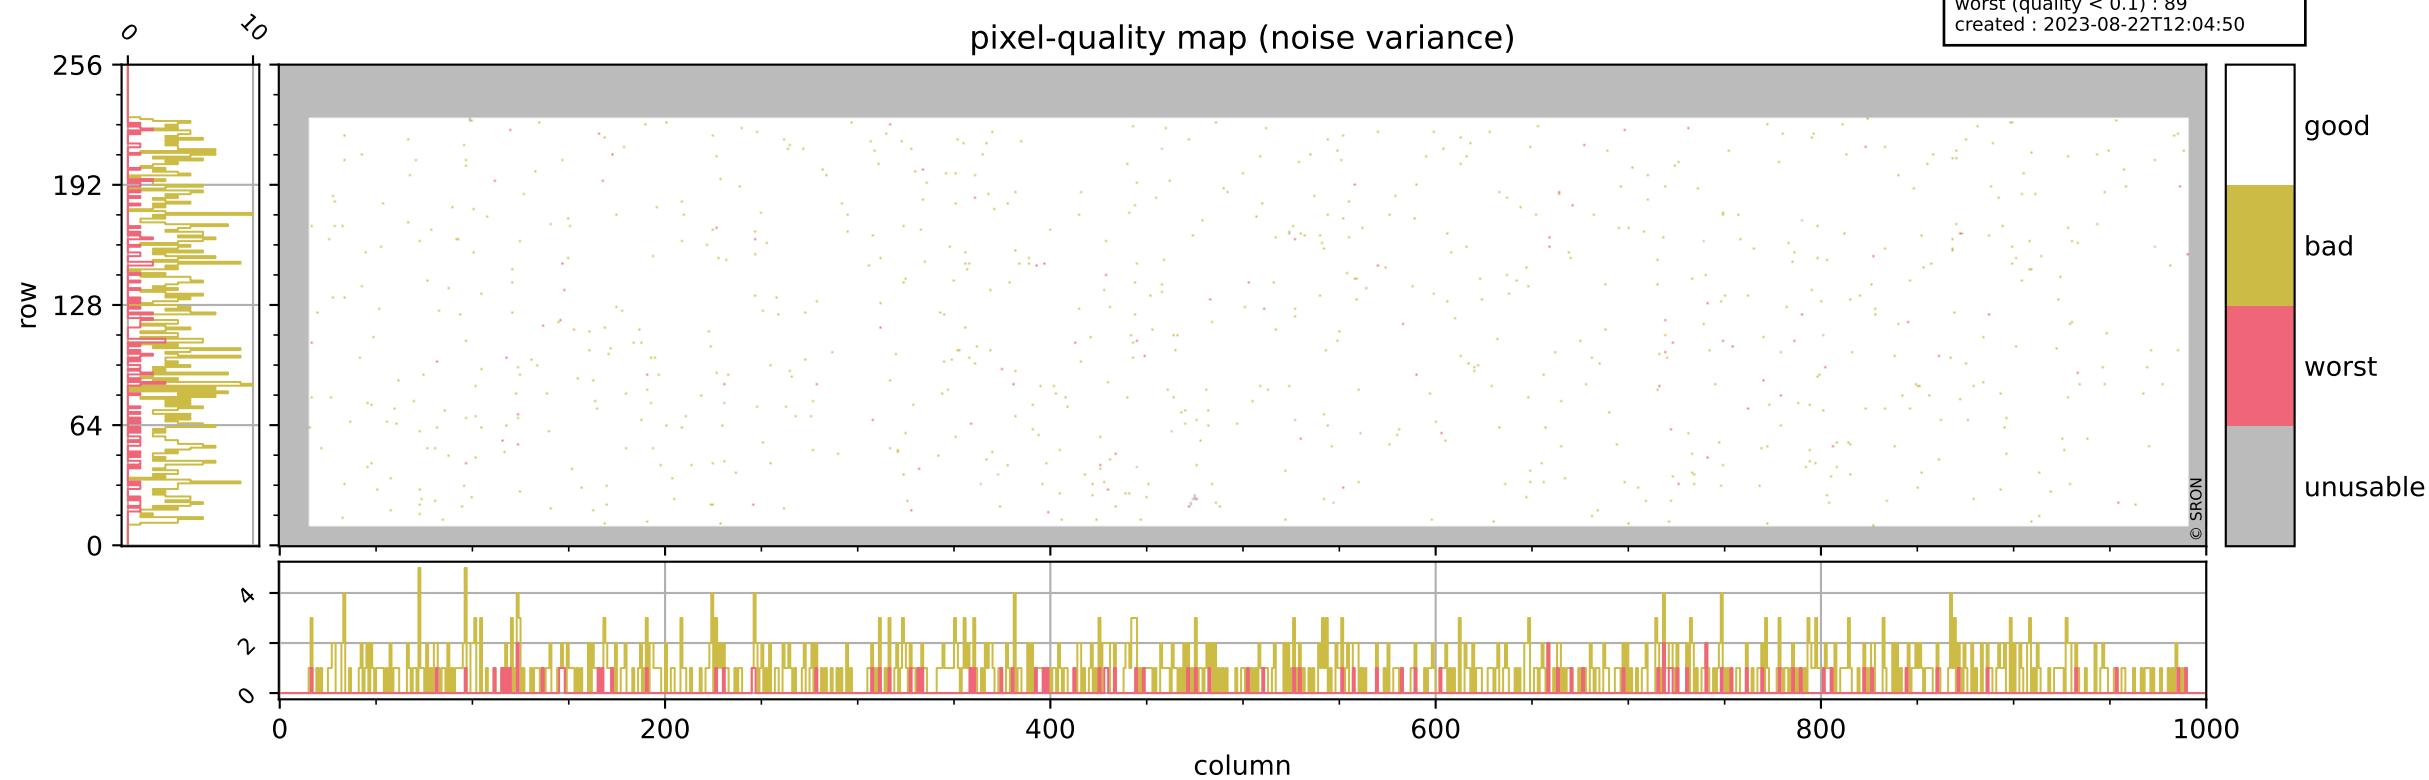

orbits : 19 in [16777, 16822]
coverage : 2021-01-08 / 2021-01-11
bad (quality < 0.8) : 292
worst (quality < 0.1) : 119
created : 2023-08-22T12:04:50

Tropomi SWIR pixel quality (beta nominal)

orbits : 19 in [16777, 16822]
coverage : 2021-01-08 / 2021-01-11
bad (quality < 0.8) : 141
worst (quality < 0.1) : 41
created : 2023-08-22T12:04:50

Tropomi SWIR pixel quality (beta nominal)

orbits : 19 in [16777, 16822]
coverage : 2021-01-08 / 2021-01-11
bad (quality < 0.8) : 793
worst (quality < 0.1) : 89
created : 2023-08-22T12:04:50

Tropomi SWIR pixel quality (beta nominal)

orbits : 19 in [16777, 16822]
coverage : 2021-01-08 / 2021-01-11
to good : 868
good to bad : 637
to worst : 78
created : 2023-08-22T12:04:50

total quality compared with SWIR pixel-quality CKD

Tropomi SWIR pixel quality (beta nominal)

orbits : 19 in [16777, 16822]
coverage : 2021-01-08 / 2021-01-11
created : 2023-08-22T12:04:51

Histograms of pixel-quality

Tropomi SWIR pixel quality (beta nominal) ground-tracks of Sentinel-5P

orbits : 19 in [16777, 16822]
coverage : 2021-01-08 / 2021-01-11
created : 2023-08-22T12:04:51