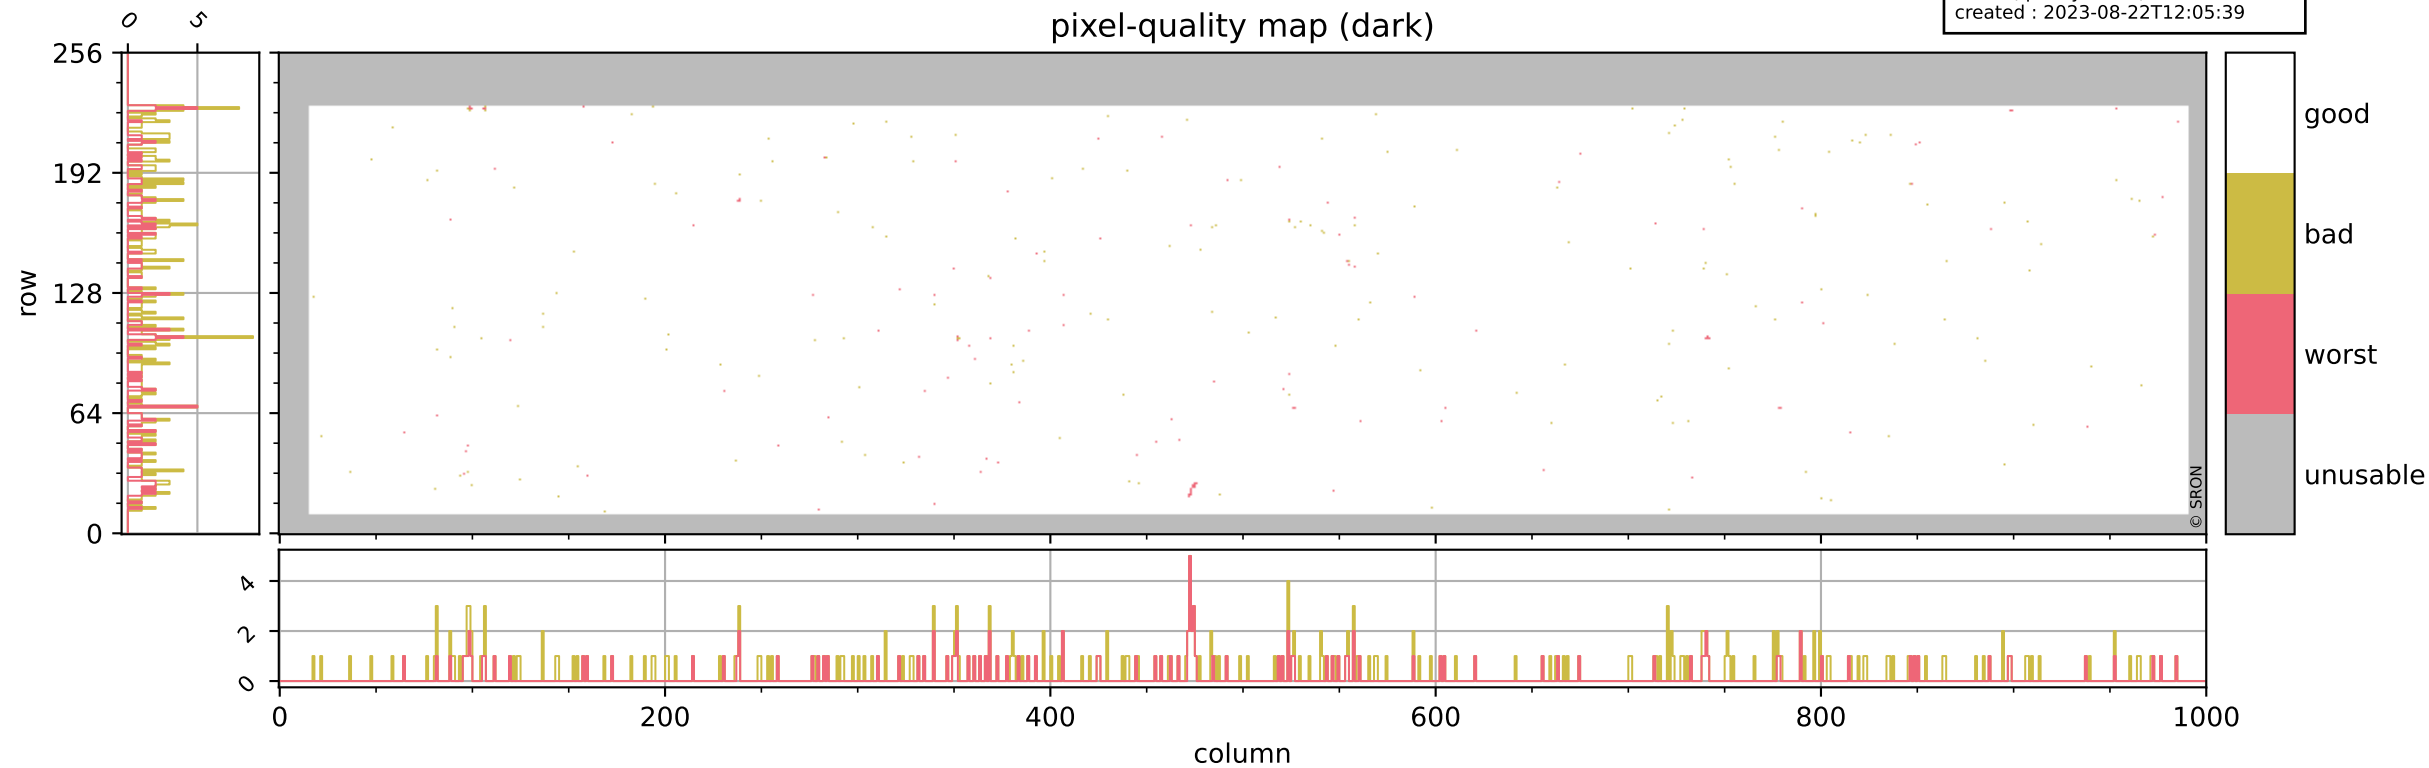

Tropomi SWIR pixel quality (beta nominal)

orbits : 18 in [17587, 17632]
coverage : 2021-03-06 / 2021-03-09
bad (quality < 0.8) : 2251
worst (quality < 0.1) : 280
created : 2023-08-22T12:05:39

Tropomi SWIR pixel quality (beta nominal)

orbits : 18 in [17587, 17632]
coverage : 2021-03-06 / 2021-03-09
bad (quality < 0.8) : 290
worst (quality < 0.1) : 117
created : 2023-08-22T12:05:39

Tropomi SWIR pixel quality (beta nominal)

orbits : 18 in [17587, 17632]
coverage : 2021-03-06 / 2021-03-09
bad (quality < 0.8) : 166
worst (quality < 0.1) : 66
created : 2023-08-22T12:05:39

Tropomi SWIR pixel quality (beta nominal)

orbits : 18 in [17587, 17632]
coverage : 2021-03-06 / 2021-03-09
bad (quality < 0.8) : 948
worst (quality < 0.1) : 106
created : 2023-08-22T12:05:39

Tropomi SWIR pixel quality (beta nominal)

orbits : 18 in [17587, 17632]
coverage : 2021-03-06 / 2021-03-09
to good : 873
good to bad : 760
to worst : 95
created : 2023-08-22T12:05:40

total quality compared with SWIR pixel-quality CKD

Tropomi SWIR pixel quality (beta nominal)