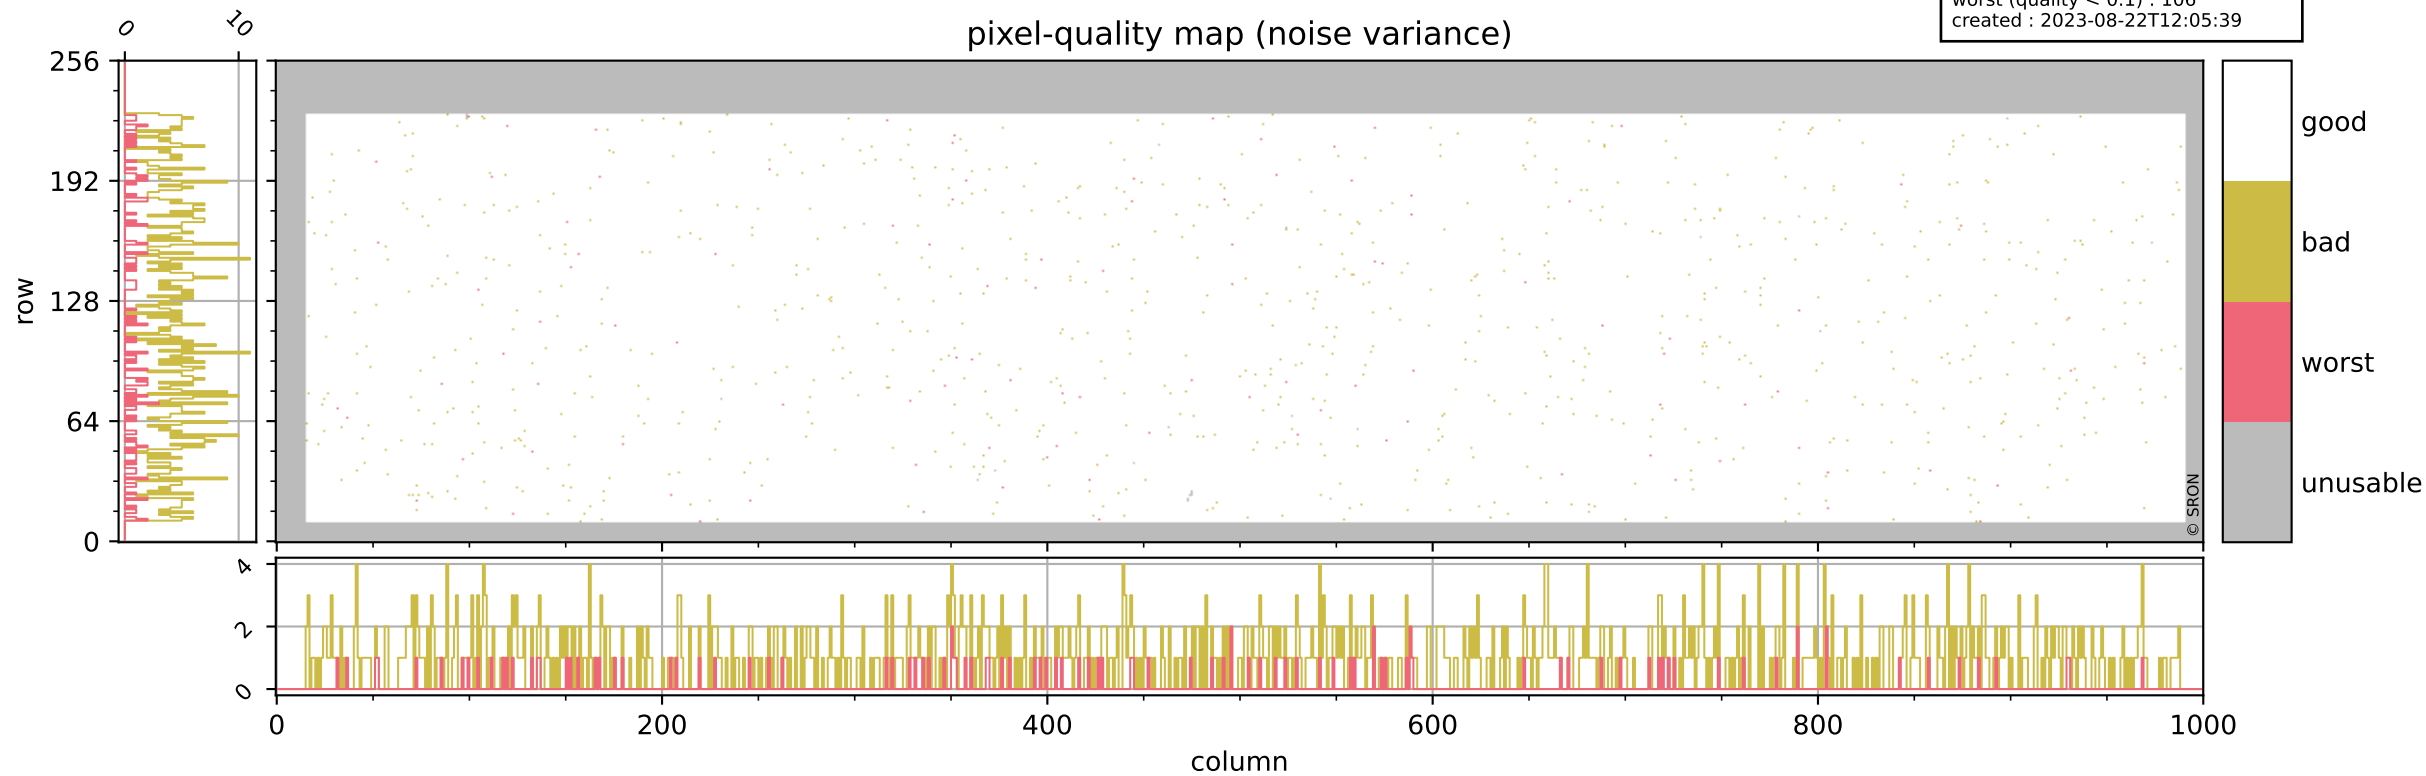

orbits : 18 in [17587, 17632]
coverage : 2021-03-06 / 2021-03-09
bad (quality < 0.8) : 290
worst (quality < 0.1) : 117
created : 2023-08-22T12:05:39

Tropomi SWIR pixel quality (beta nominal)

orbits : 18 in [17587, 17632]
coverage : 2021-03-06 / 2021-03-09
bad (quality < 0.8) : 166
worst (quality < 0.1) : 66
created : 2023-08-22T12:05:39

Tropomi SWIR pixel quality (beta nominal)

orbits : 18 in [17587, 17632]
coverage : 2021-03-06 / 2021-03-09
bad (quality < 0.8) : 948
worst (quality < 0.1) : 106
created : 2023-08-22T12:05:39

Tropomi SWIR pixel quality (beta nominal)

orbits : 18 in [17587, 17632]
coverage : 2021-03-06 / 2021-03-09
to good : 873
good to bad : 760
to worst : 95
created : 2023-08-22T12:05:40

total quality compared with SWIR pixel-quality CKD

Tropomi SWIR pixel quality (beta nominal)

orbits : 18 in [17587, 17632]
coverage : 2021-03-06 / 2021-03-09
created : 2023-08-22T12:05:40

Histograms of pixel-quality

Tropomi SWIR pixel quality (beta nominal) ground-tracks of Sentinel-5P

orbits : 18 in [17587, 17632]
coverage : 2021-03-06 / 2021-03-09
created : 2023-08-22T12:05:40