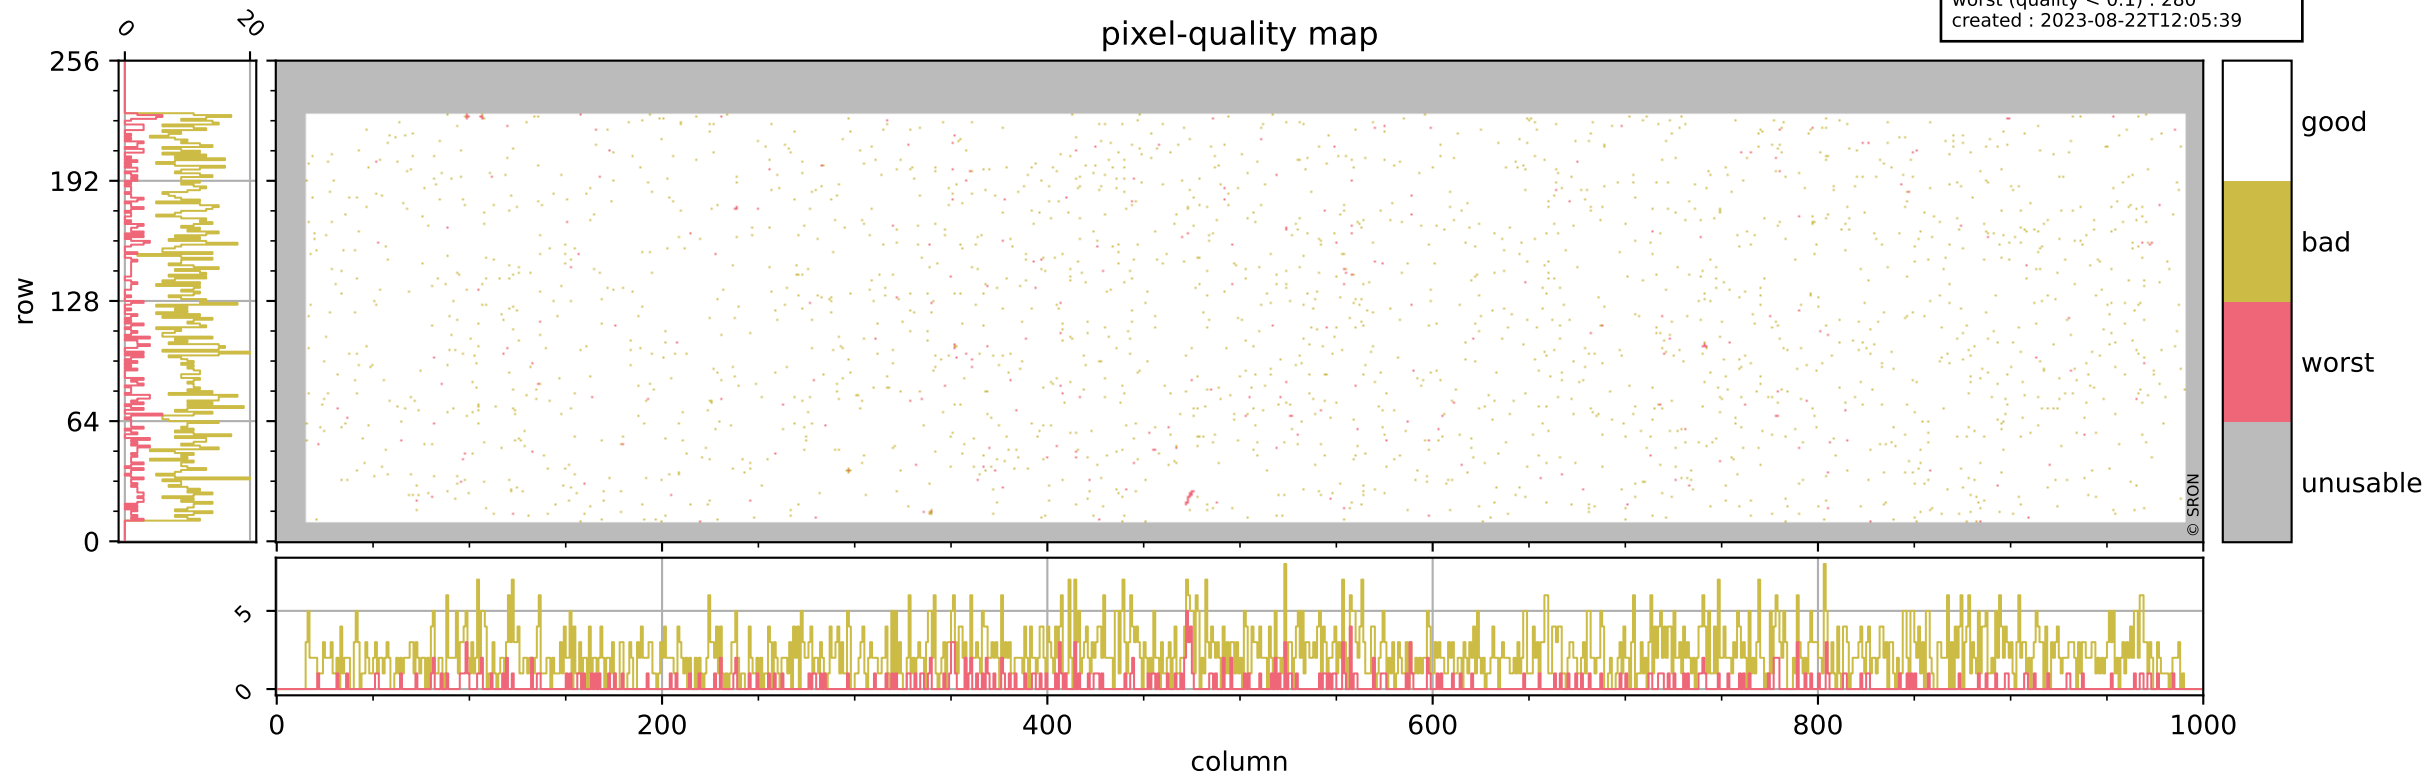

Tropomi SWIR pixel quality (beta nominal)

orbits : 18 in [17587, 17632]
coverage : 2021-03-06 / 2021-03-09
bad (quality < 0.8) : 2251
worst (quality < 0.1) : 280
created : 2023-08-22T12:05:39

Tropomi SWIR pixel quality (beta nominal)

orbits : 18 in [17587, 17632]
coverage : 2021-03-06 / 2021-03-09
bad (quality < 0.8) : 290
worst (quality < 0.1) : 117
created : 2023-08-22T12:05:39

Tropomi SWIR pixel quality (beta nominal)

orbits : 18 in [17587, 17632]
coverage : 2021-03-06 / 2021-03-09
bad (quality < 0.8) : 166
worst (quality < 0.1) : 66
created : 2023-08-22T12:05:39

Tropomi SWIR pixel quality (beta nominal)

orbits : 18 in [17587, 17632]
coverage : 2021-03-06 / 2021-03-09
bad (quality < 0.8) : 948
worst (quality < 0.1) : 106
created : 2023-08-22T12:05:39

Tropomi SWIR pixel quality (beta nominal)

orbits : 18 in [17587, 17632]
coverage : 2021-03-06 / 2021-03-09
to good : 873
good to bad : 760
to worst : 95
created : 2023-08-22T12:05:40

total quality compared with SWIR pixel-quality CKD

Tropomi SWIR pixel quality (beta nominal)