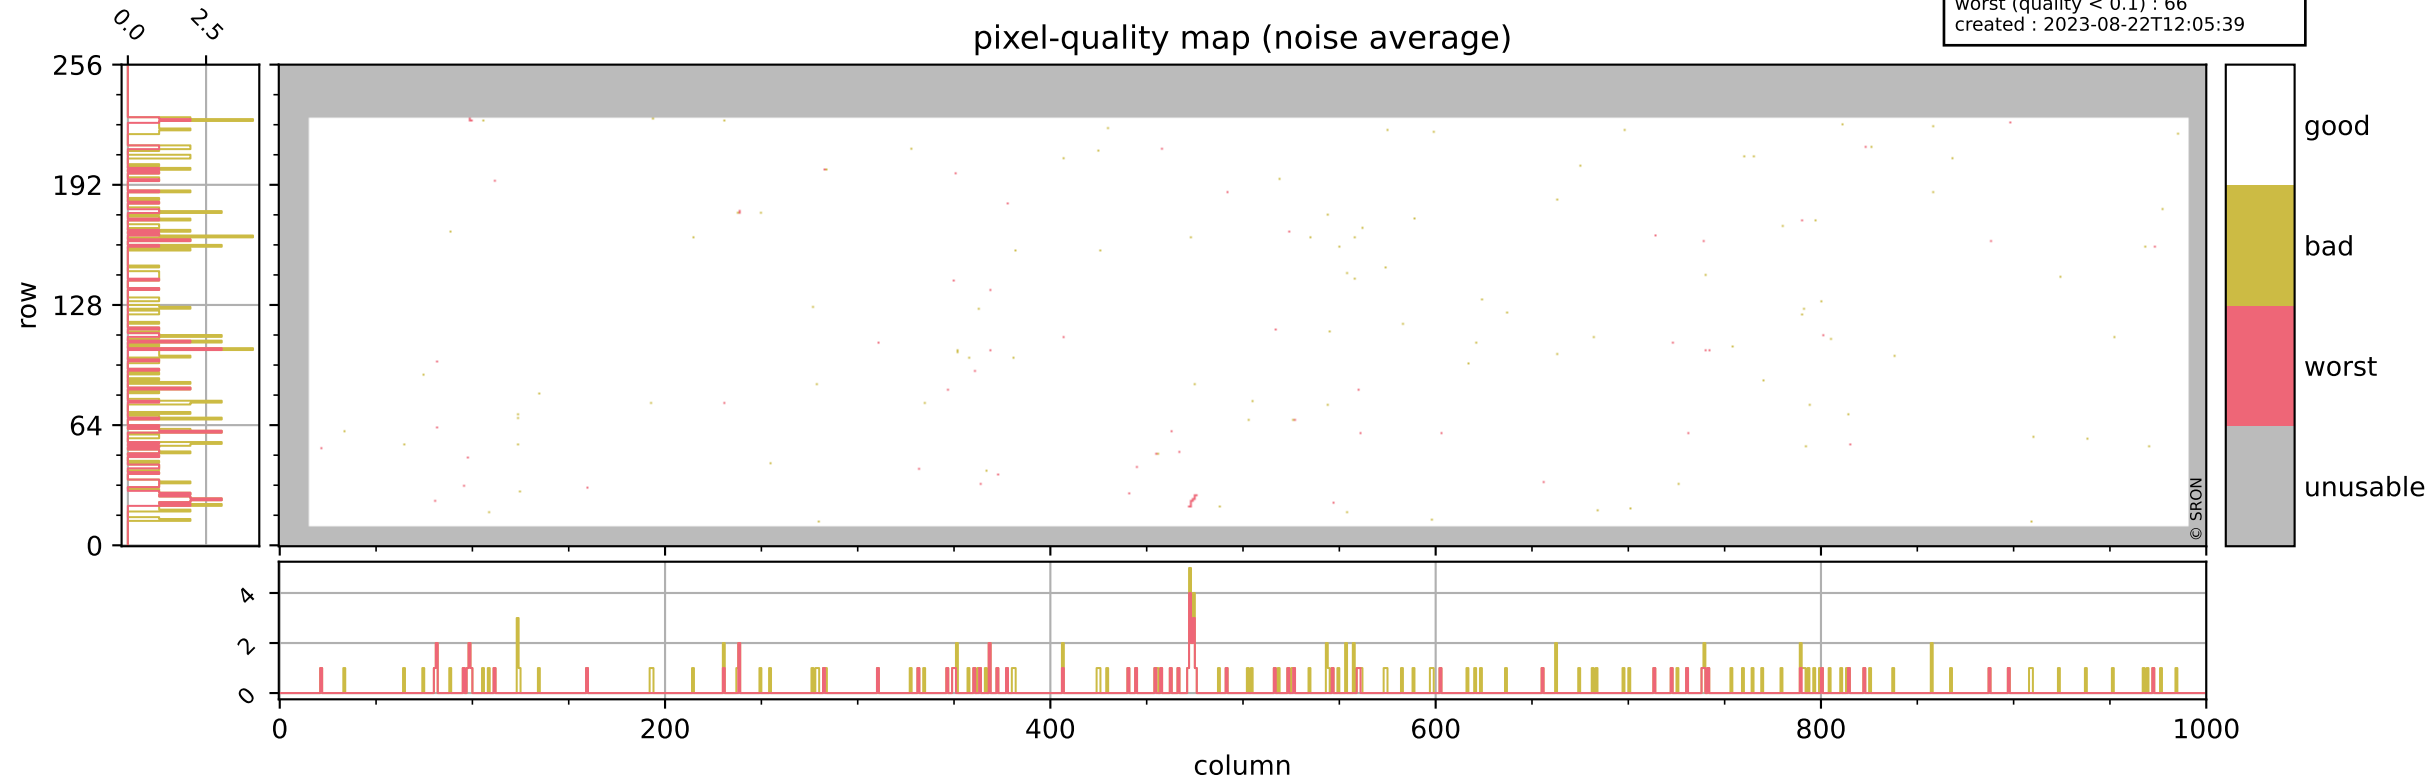

Tropomi SWIR pixel quality (beta nominal)

orbits : 18 in [17587, 17632]
coverage : 2021-03-06 / 2021-03-09
bad (quality < 0.8) : 2251
worst (quality < 0.1) : 280
created : 2023-08-22T12:05:39

Tropomi SWIR pixel quality (beta nominal)

orbits : 18 in [17587, 17632]
coverage : 2021-03-06 / 2021-03-09
bad (quality < 0.8) : 290
worst (quality < 0.1) : 117
created : 2023-08-22T12:05:39

Tropomi SWIR pixel quality (beta nominal)

orbits : 18 in [17587, 17632]
coverage : 2021-03-06 / 2021-03-09
bad (quality < 0.8) : 166
worst (quality < 0.1) : 66
created : 2023-08-22T12:05:39

Tropomi SWIR pixel quality (beta nominal)

orbits : 18 in [17587, 17632]
coverage : 2021-03-06 / 2021-03-09
bad (quality < 0.8) : 948
worst (quality < 0.1) : 106
created : 2023-08-22T12:05:39

Tropomi SWIR pixel quality (beta nominal)

orbits : 18 in [17587, 17632]
coverage : 2021-03-06 / 2021-03-09
created : 2023-08-22T12:05:40

Histograms of pixel-quality

Tropomi SWIR pixel quality (beta nominal) ground-tracks of Sentinel-5P

orbits : 18 in [17587, 17632]
coverage : 2021-03-06 / 2021-03-09
created : 2023-08-22T12:05:40