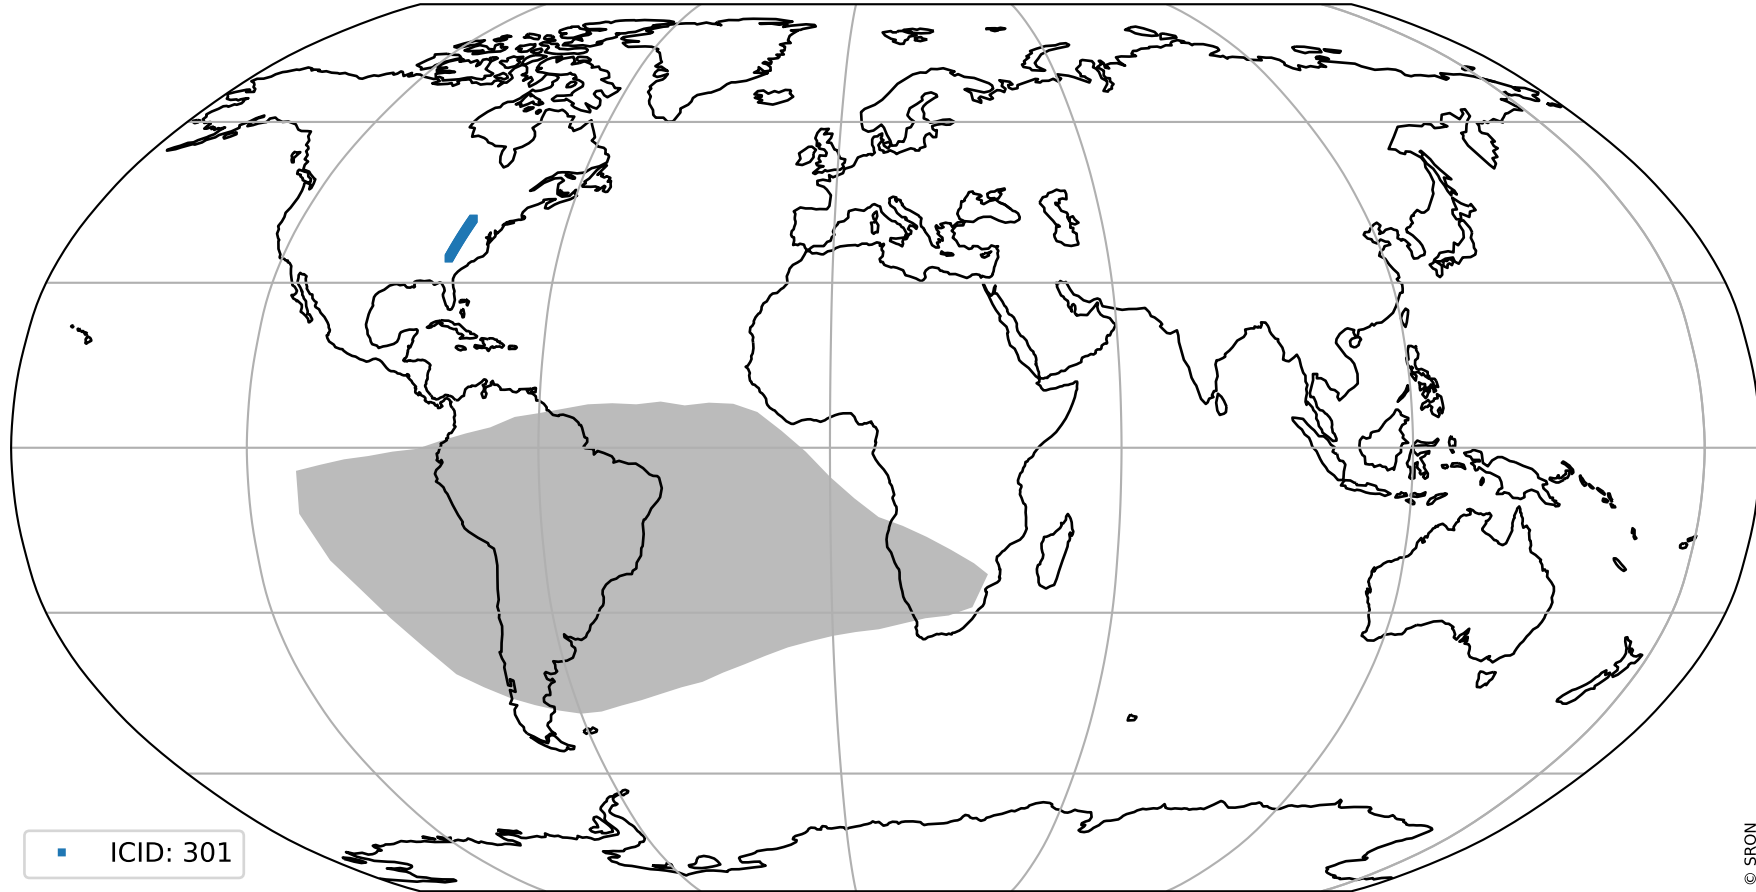

orbits : 18 in [17587, 17632]
coverage : 2021-03-06 / 2021-03-09
to good : 873
good to bad : 760
to worst : 95
created : 2023-08-22T12:05:40

total quality compared with SWIR pixel-quality CKD

Tropomi SWIR pixel quality (beta nominal)

orbits : 18 in [17587, 17632]
coverage : 2021-03-06 / 2021-03-09
created : 2023-08-22T12:05:40

Histograms of pixel-quality

Tropomi SWIR pixel quality (beta nominal) ground-tracks of Sentinel-5P

orbits : 18 in [17587, 17632]
coverage : 2021-03-06 / 2021-03-09
created : 2023-08-22T12:05:40