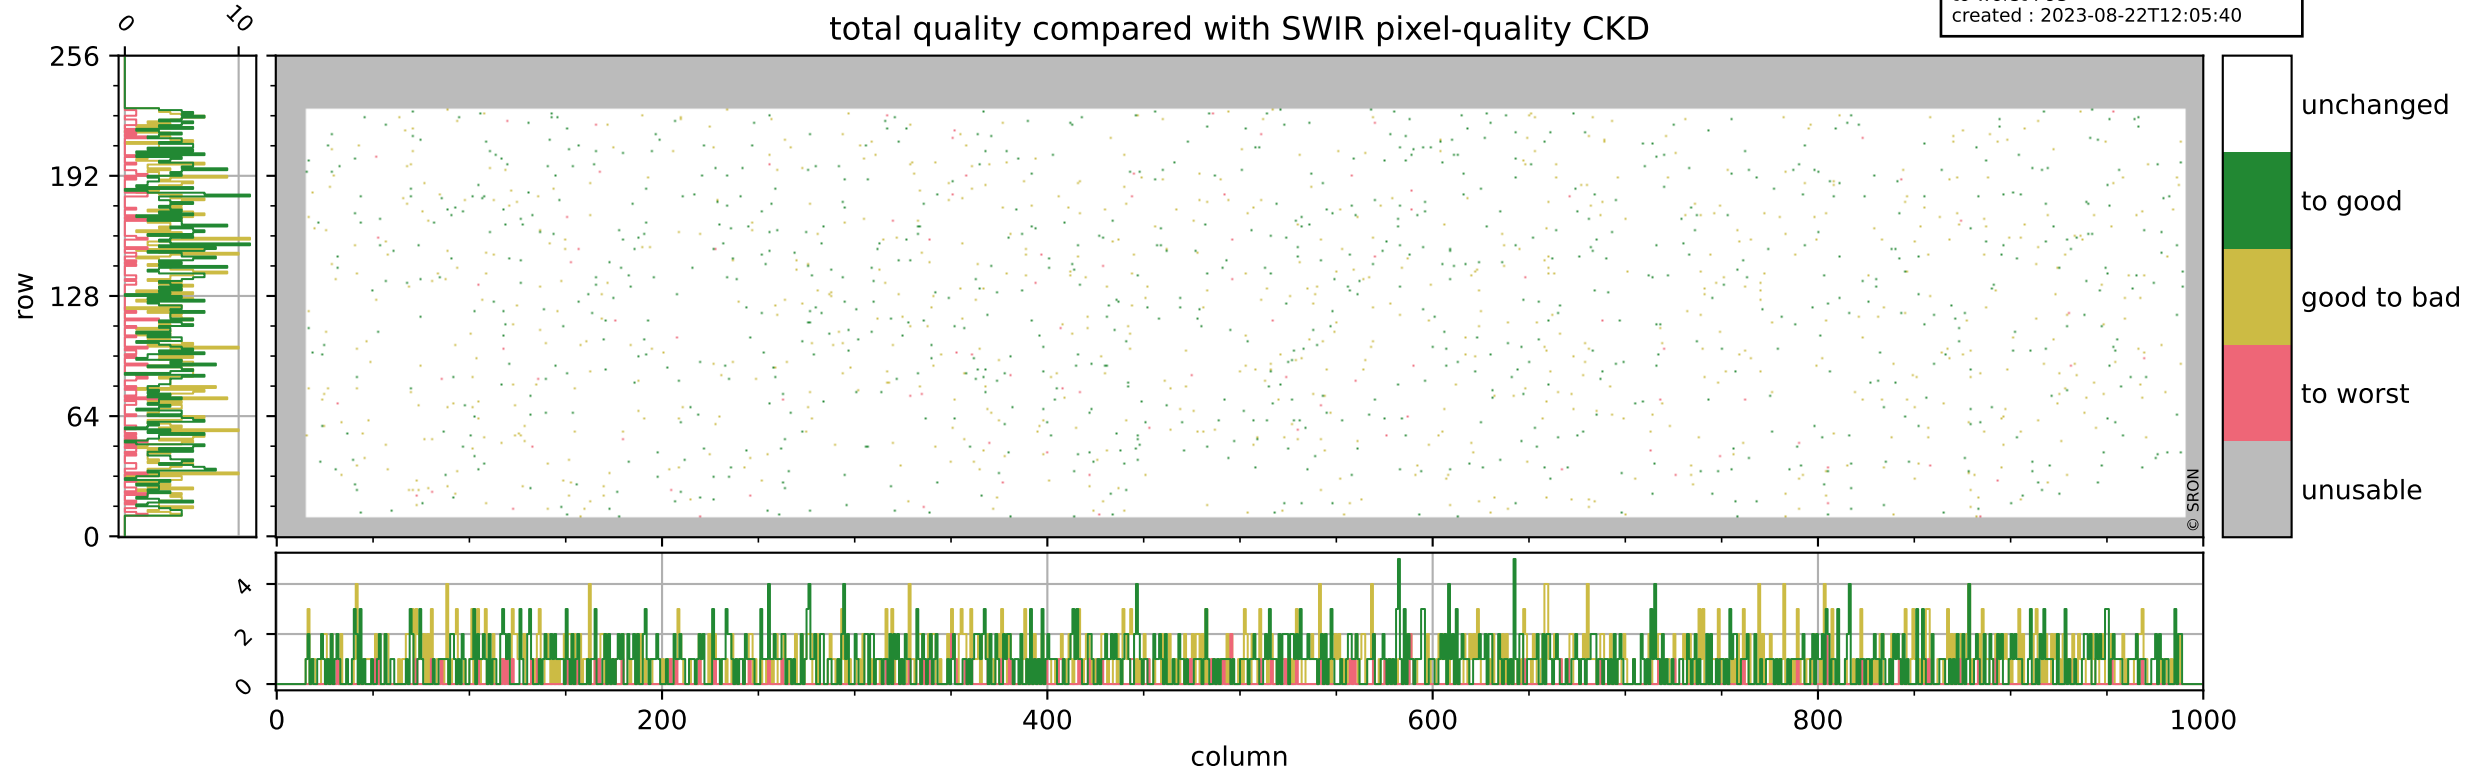

orbits : 18 in [17587, 17632]
coverage : 2021-03-06 / 2021-03-09
bad (quality < 0.8) : 290
worst (quality < 0.1) : 117
created : 2023-08-22T12:05:39

Tropomi SWIR pixel quality (beta nominal)

orbits : 18 in [17587, 17632]
coverage : 2021-03-06 / 2021-03-09
bad (quality < 0.8) : 166
worst (quality < 0.1) : 66
created : 2023-08-22T12:05:39

Tropomi SWIR pixel quality (beta nominal)

orbits : 18 in [17587, 17632]
coverage : 2021-03-06 / 2021-03-09
bad (quality < 0.8) : 948
worst (quality < 0.1) : 106
created : 2023-08-22T12:05:39

Tropomi SWIR pixel quality (beta nominal)

orbits : 18 in [17587, 17632]
coverage : 2021-03-06 / 2021-03-09
to good : 873
good to bad : 760
to worst : 95
created : 2023-08-22T12:05:40

total quality compared with SWIR pixel-quality CKD

Tropomi SWIR pixel quality (beta nominal)

orbits : 18 in [17587, 17632]
coverage : 2021-03-06 / 2021-03-09
created : 2023-08-22T12:05:40

Histograms of pixel-quality

Tropomi SWIR pixel quality (beta nominal) ground-tracks of Sentinel-5P

orbits : 18 in [17587, 17632]
coverage : 2021-03-06 / 2021-03-09
created : 2023-08-22T12:05:40