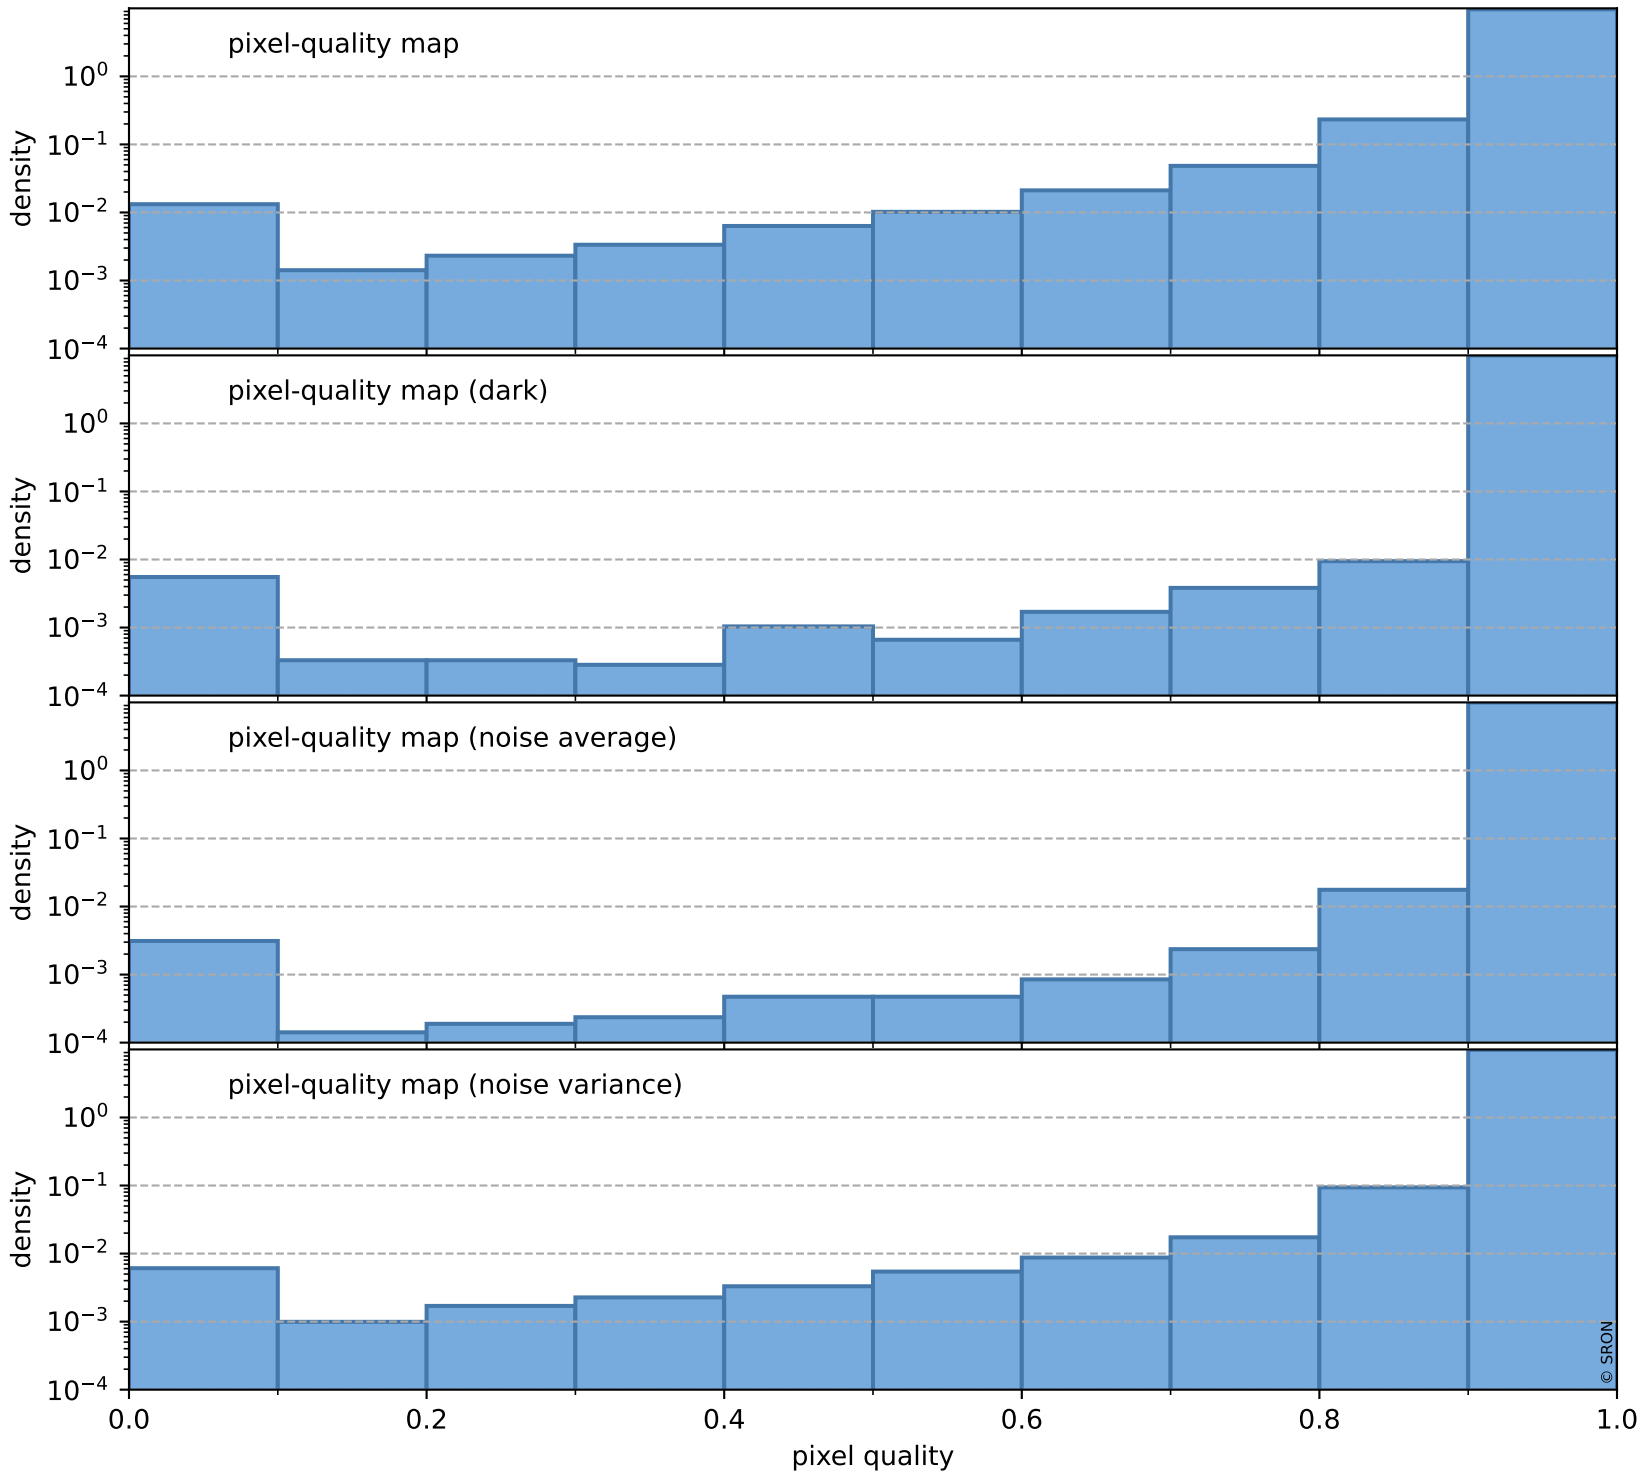

Tropomi SWIR pixel quality (beta nominal)

orbits : 18 in [17587, 17632]
coverage : 2021-03-06 / 2021-03-09
bad (quality < 0.8) : 948
worst (quality < 0.1) : 106
created : 2023-08-22T12:05:39

Tropomi SWIR pixel quality (beta nominal)

orbits : 18 in [17587, 17632]
coverage : 2021-03-06 / 2021-03-09
to good : 873
good to bad : 760
to worst : 95
created : 2023-08-22T12:05:40

total quality compared with SWIR pixel-quality CKD

Tropomi SWIR pixel quality (beta nominal)

orbits : 18 in [17587, 17632]
coverage : 2021-03-06 / 2021-03-09
created : 2023-08-22T12:05:40

Histograms of pixel-quality

Tropomi SWIR pixel quality (beta nominal) ground-tracks of Sentinel-5P

orbits : 18 in [17587, 17632]
coverage : 2021-03-06 / 2021-03-09
created : 2023-08-22T12:05:40