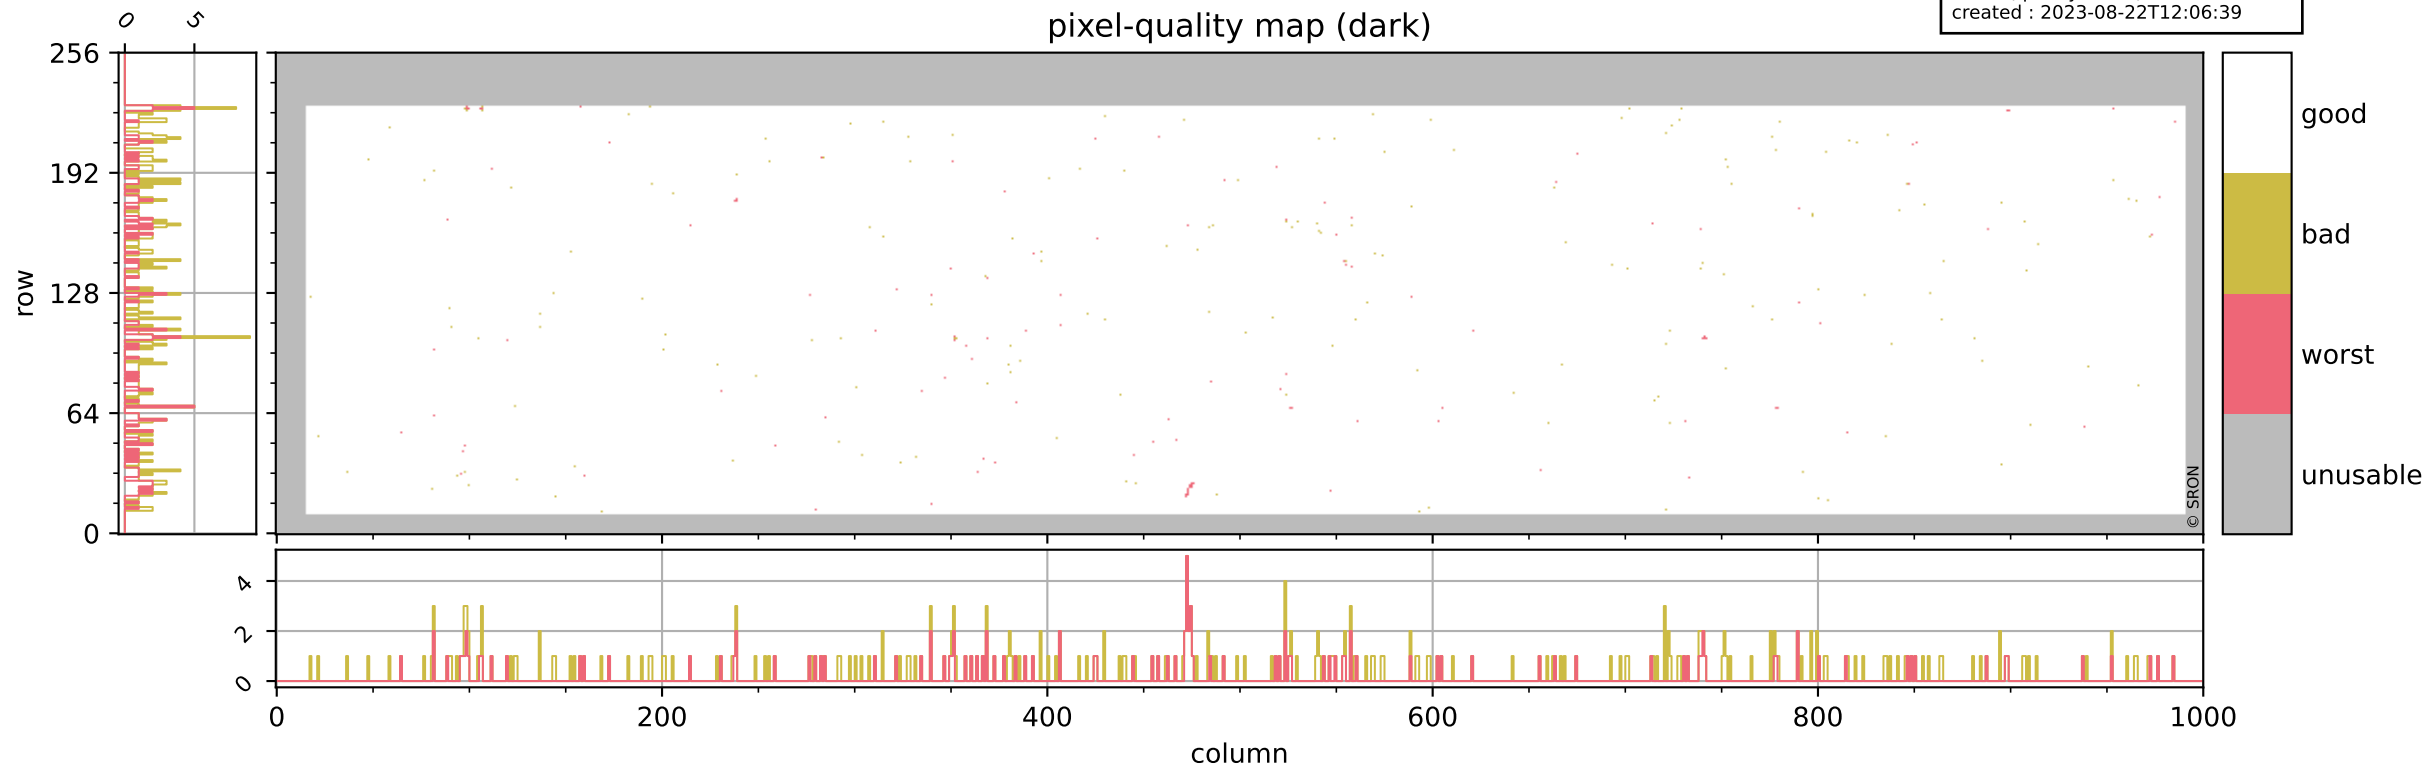

Tropomi SWIR pixel quality (beta nominal)

orbits : 19 in [18577, 18622]
coverage : 2021-05-14 / 2021-05-18
bad (quality < 0.8) : 2213
worst (quality < 0.1) : 265
created : 2023-08-22T12:06:39

pixel-quality map

Tropomi SWIR pixel quality (beta nominal)

orbits : 19 in [18577, 18622]
coverage : 2021-05-14 / 2021-05-18
bad (quality < 0.8) : 294
worst (quality < 0.1) : 118
created : 2023-08-22T12:06:39

Tropomi SWIR pixel quality (beta nominal)

orbits : 19 in [18577, 18622]
coverage : 2021-05-14 / 2021-05-18
bad (quality < 0.8) : 143
worst (quality < 0.1) : 42
created : 2023-08-22T12:06:40

Tropomi SWIR pixel quality (beta nominal)

orbits : 19 in [18577, 18622]
coverage : 2021-05-14 / 2021-05-18
bad (quality < 0.8) : 900
worst (quality < 0.1) : 98
created : 2023-08-22T12:06:40

Tropomi SWIR pixel quality (beta nominal)

orbits : 19 in [18577, 18622]
coverage : 2021-05-14 / 2021-05-18
to good : 859
good to bad : 717
to worst : 82
created : 2023-08-22T12:06:40

total quality compared with SWIR pixel-quality CKD