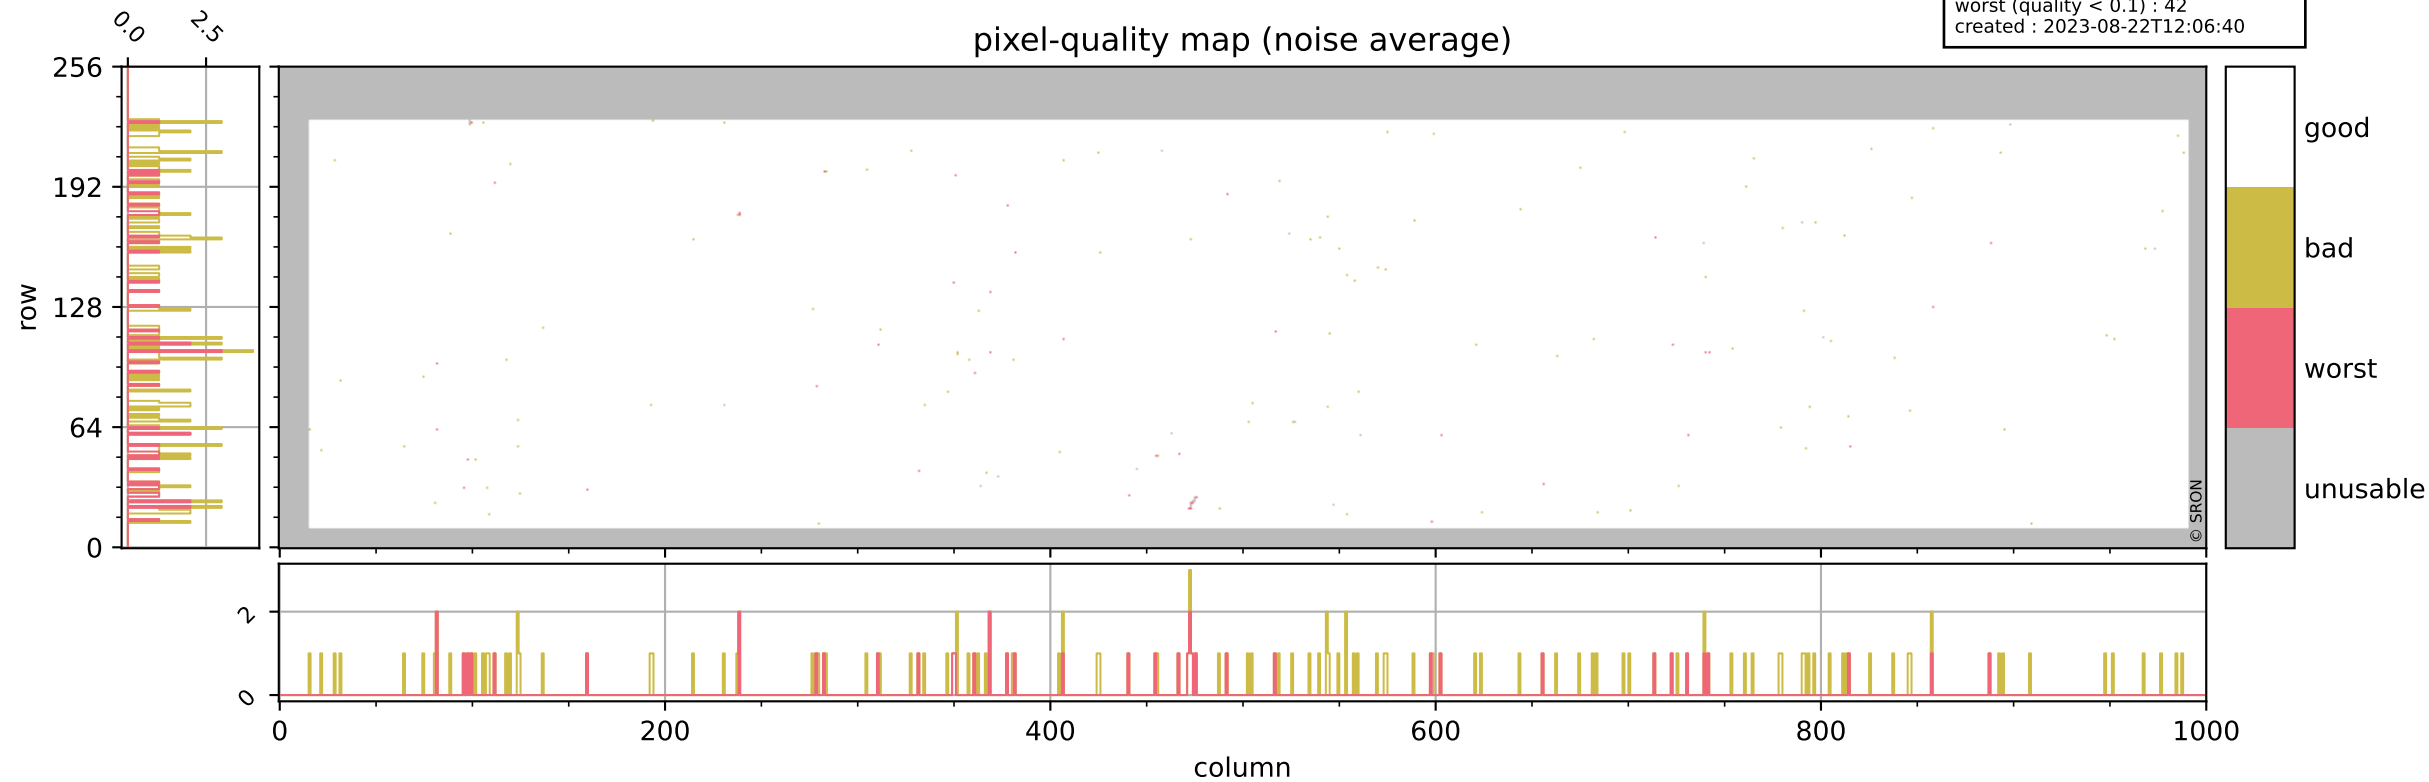

Tropomi SWIR pixel quality (beta nominal)

orbits : 19 in [18577, 18622]
coverage : 2021-05-14 / 2021-05-18
bad (quality < 0.8) : 2213
worst (quality < 0.1) : 265
created : 2023-08-22T12:06:39

pixel-quality map

Tropomi SWIR pixel quality (beta nominal)

orbits : 19 in [18577, 18622]
coverage : 2021-05-14 / 2021-05-18
bad (quality < 0.8) : 294
worst (quality < 0.1) : 118
created : 2023-08-22T12:06:39

Tropomi SWIR pixel quality (beta nominal)

orbits : 19 in [18577, 18622]
coverage : 2021-05-14 / 2021-05-18
bad (quality < 0.8) : 143
worst (quality < 0.1) : 42
created : 2023-08-22T12:06:40

Tropomi SWIR pixel quality (beta nominal)

orbits : 19 in [18577, 18622]
coverage : 2021-05-14 / 2021-05-18
bad (quality < 0.8) : 900
worst (quality < 0.1) : 98
created : 2023-08-22T12:06:40

Tropomi SWIR pixel quality (beta nominal)

orbits : 19 in [18577, 18622]
coverage : 2021-05-14 / 2021-05-18
to good : 859
good to bad : 717
to worst : 82
created : 2023-08-22T12:06:40

total quality compared with SWIR pixel-quality CKD