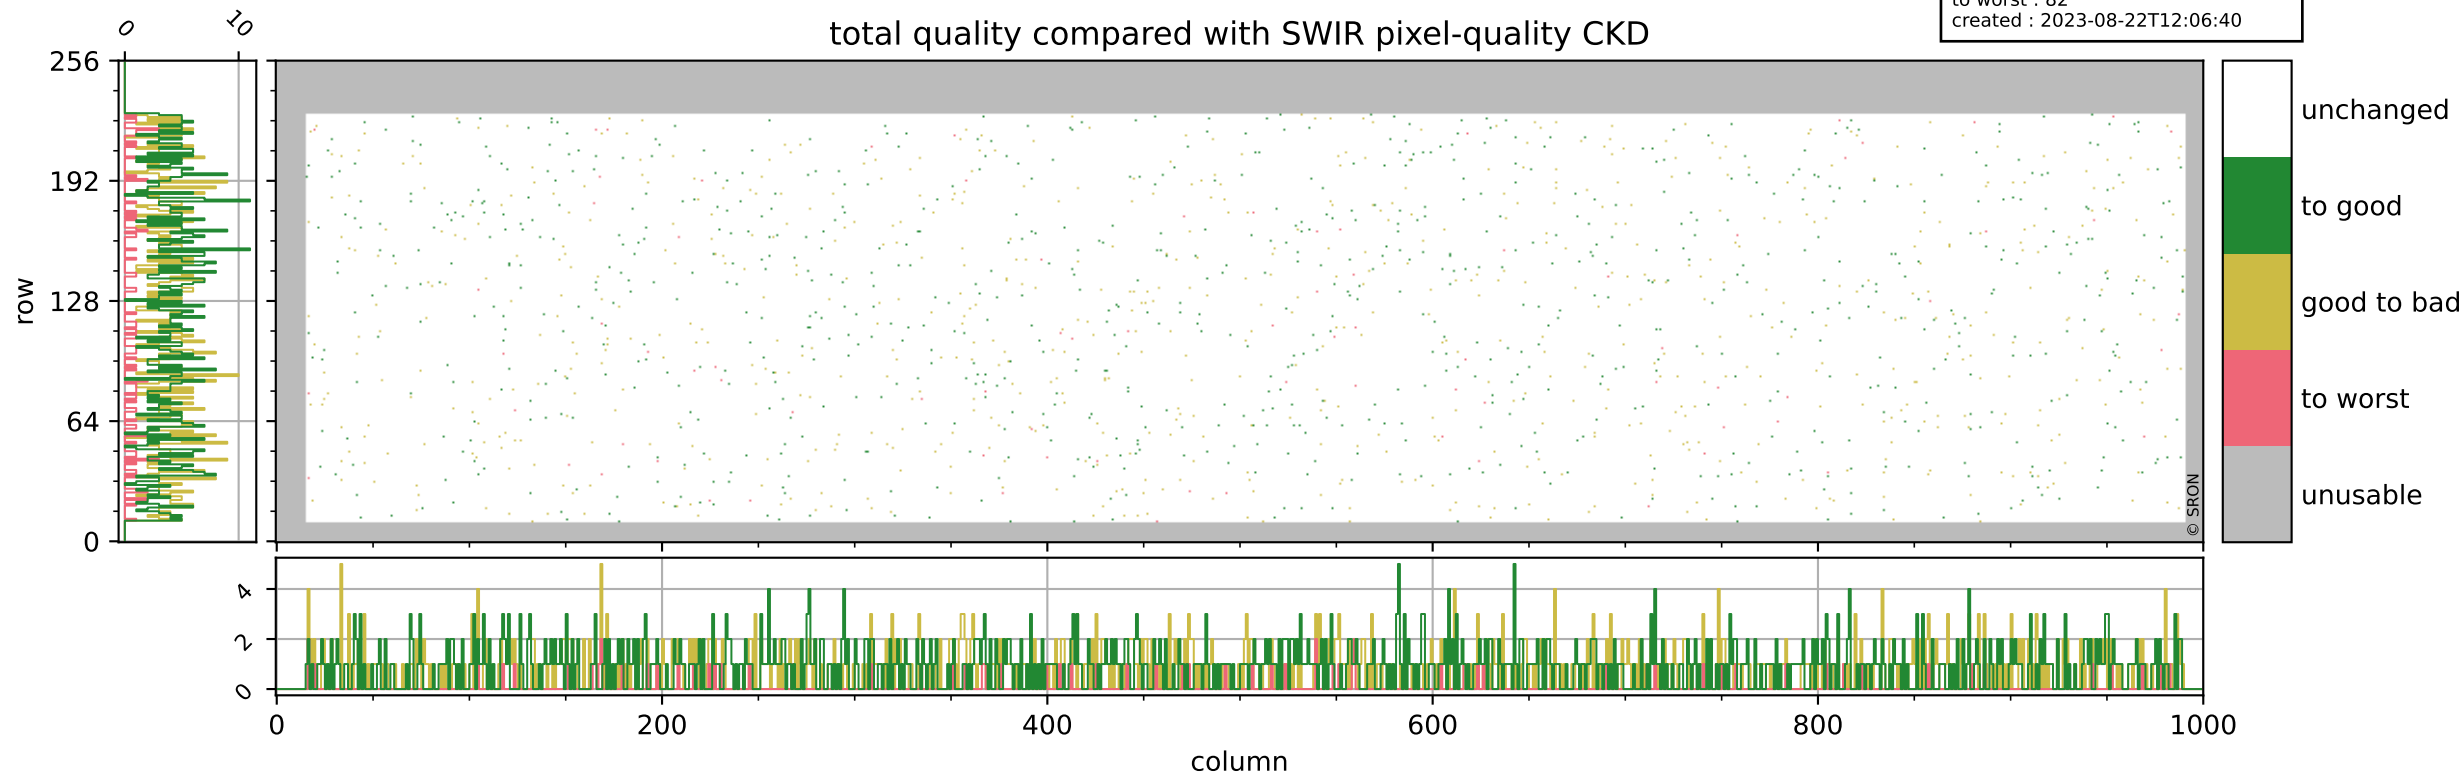

Tropomi SWIR pixel quality (beta nominal)

orbits : 19 in [18577, 18622]
coverage : 2021-05-14 / 2021-05-18
bad (quality < 0.8) : 294
worst (quality < 0.1) : 118
created : 2023-08-22T12:06:39

Tropomi SWIR pixel quality (beta nominal)

orbits : 19 in [18577, 18622]
coverage : 2021-05-14 / 2021-05-18
bad (quality < 0.8) : 143
worst (quality < 0.1) : 42
created : 2023-08-22T12:06:40

Tropomi SWIR pixel quality (beta nominal)

orbits : 19 in [18577, 18622]
coverage : 2021-05-14 / 2021-05-18
bad (quality < 0.8) : 900
worst (quality < 0.1) : 98
created : 2023-08-22T12:06:40

Tropomi SWIR pixel quality (beta nominal)

orbits : 19 in [18577, 18622]
coverage : 2021-05-14 / 2021-05-18
to good : 859
good to bad : 717
to worst : 82
created : 2023-08-22T12:06:40

total quality compared with SWIR pixel-quality CKD

Tropomi SWIR pixel quality (beta nominal)

orbits : 19 in [18577, 18622]
coverage : 2021-05-14 / 2021-05-18
created : 2023-08-22T12:06:40

Histograms of pixel-quality

Tropomi SWIR pixel quality (beta nominal) ground-tracks of Sentinel-5P