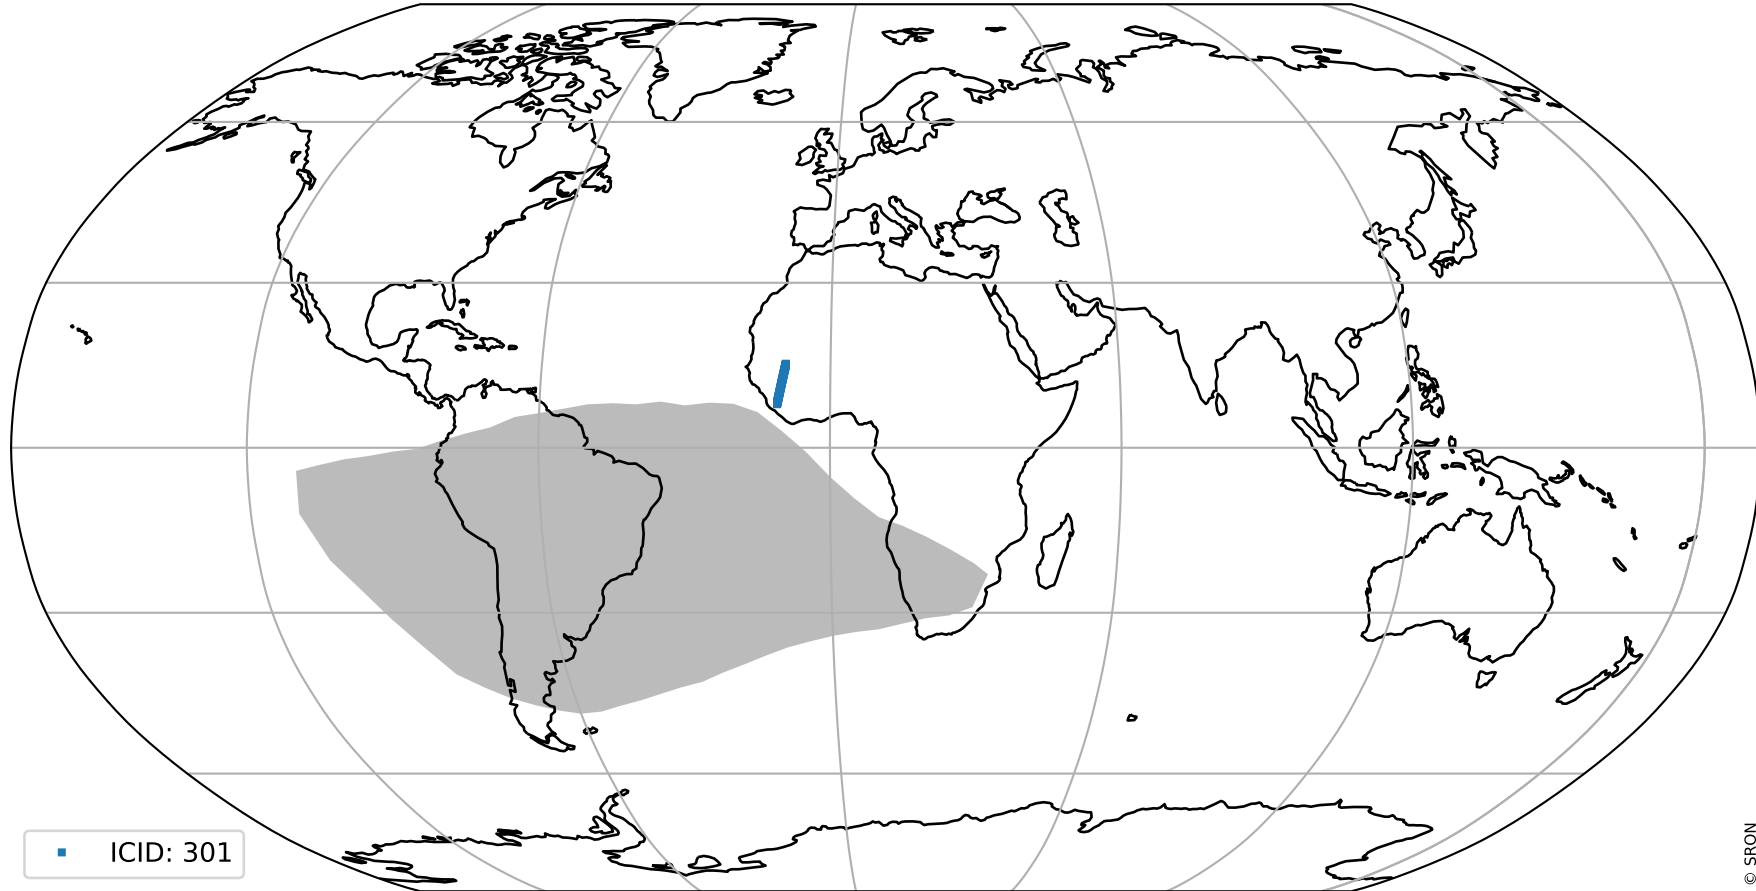

Tropomi SWIR pixel quality (beta nominal)

orbits : 19 in [18577, 18622]
coverage : 2021-05-14 / 2021-05-18
created : 2023-08-22T12:06:40

Histograms of pixel-quality

Tropomi SWIR pixel quality (beta nominal) ground-tracks of Sentinel-5P

orbits : 19 in [18577, 18622]
coverage : 2021-05-14 / 2021-05-18
created : 2023-08-22T12:06:41

■ ICID: 301

Tropomi SWIR pixel quality (beta nominal)

orbits : [1867, 18622]
coverage : 2018-02-20 / 2021-05-18
created : 2023-08-22T12:06:41