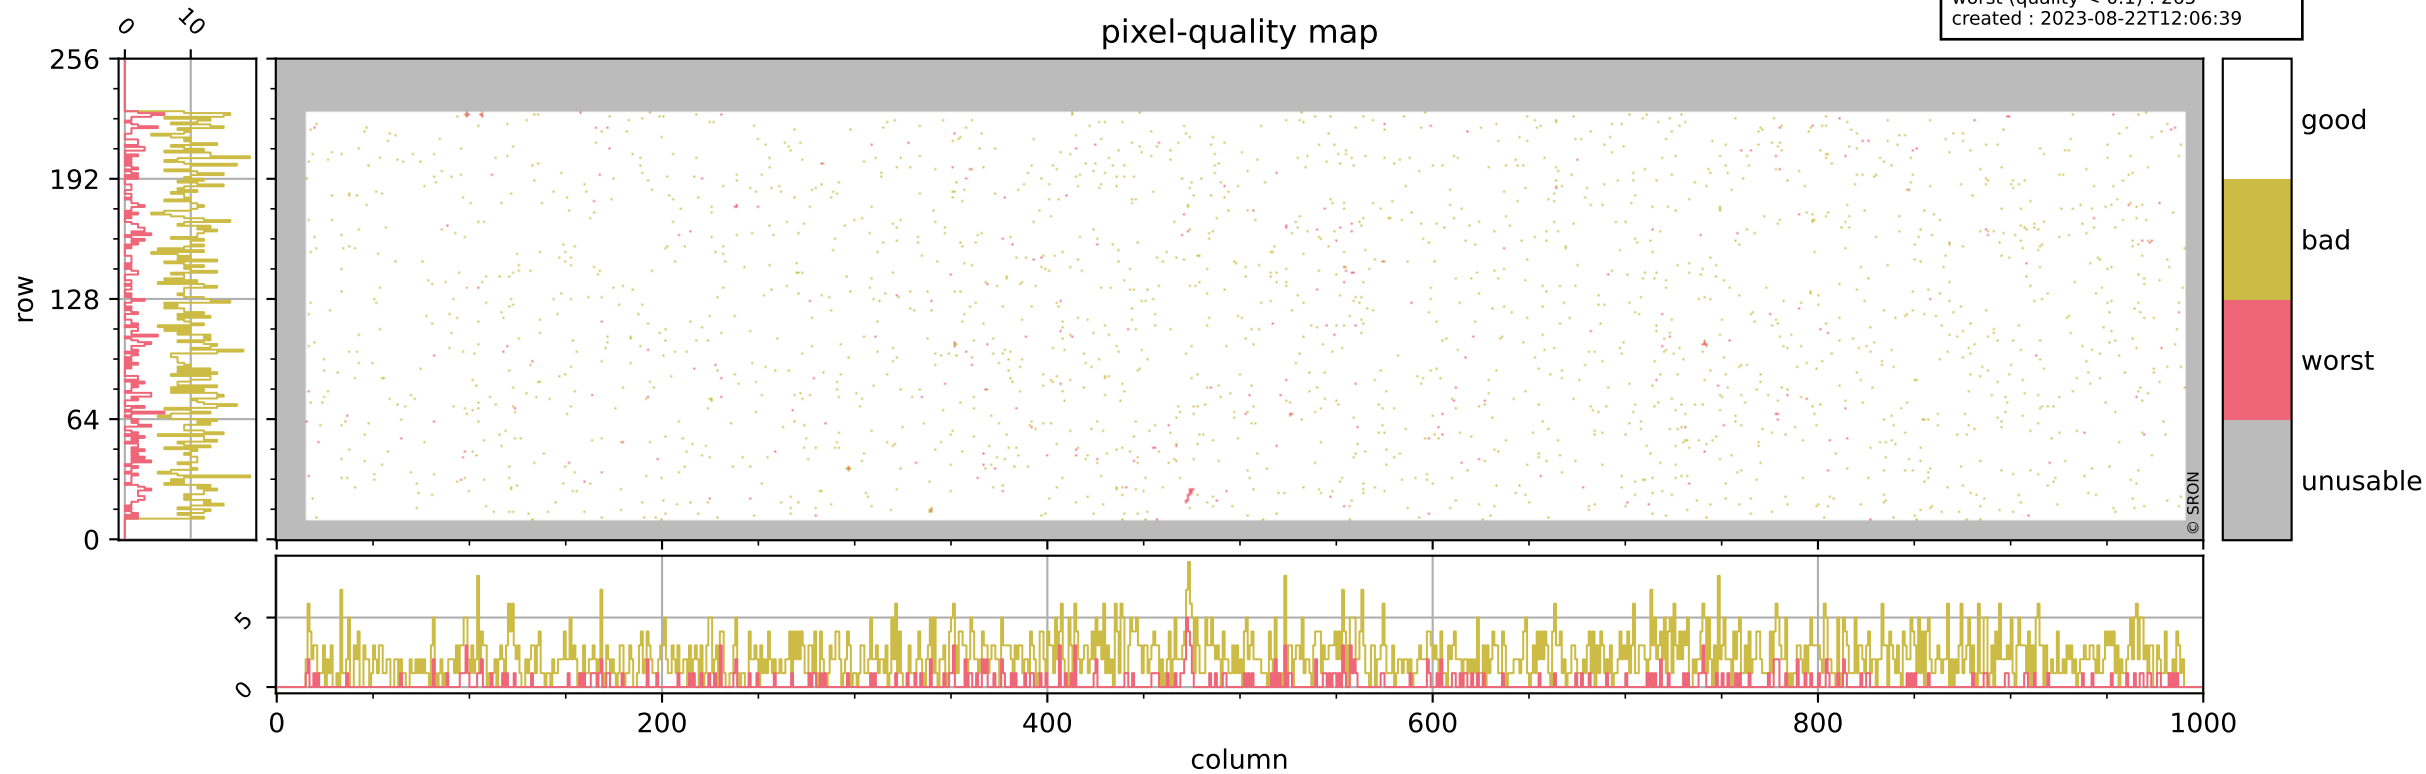

Tropomi SWIR pixel quality (beta nominal)

orbits : 19 in [18577, 18622]
coverage : 2021-05-14 / 2021-05-18
bad (quality < 0.8) : 2213
worst (quality < 0.1) : 265
created : 2023-08-22T12:06:39

pixel-quality map

Tropomi SWIR pixel quality (beta nominal)

orbits : 19 in [18577, 18622]
coverage : 2021-05-14 / 2021-05-18
bad (quality < 0.8) : 294
worst (quality < 0.1) : 118
created : 2023-08-22T12:06:39

Tropomi SWIR pixel quality (beta nominal)

orbits : 19 in [18577, 18622]
coverage : 2021-05-14 / 2021-05-18
bad (quality < 0.8) : 143
worst (quality < 0.1) : 42
created : 2023-08-22T12:06:40

Tropomi SWIR pixel quality (beta nominal)

orbits : 19 in [18577, 18622]
coverage : 2021-05-14 / 2021-05-18
bad (quality < 0.8) : 900
worst (quality < 0.1) : 98
created : 2023-08-22T12:06:40

Tropomi SWIR pixel quality (beta nominal)

orbits : 19 in [18577, 18622]
coverage : 2021-05-14 / 2021-05-18
to good : 859
good to bad : 717
to worst : 82
created : 2023-08-22T12:06:40

total quality compared with SWIR pixel-quality CKD