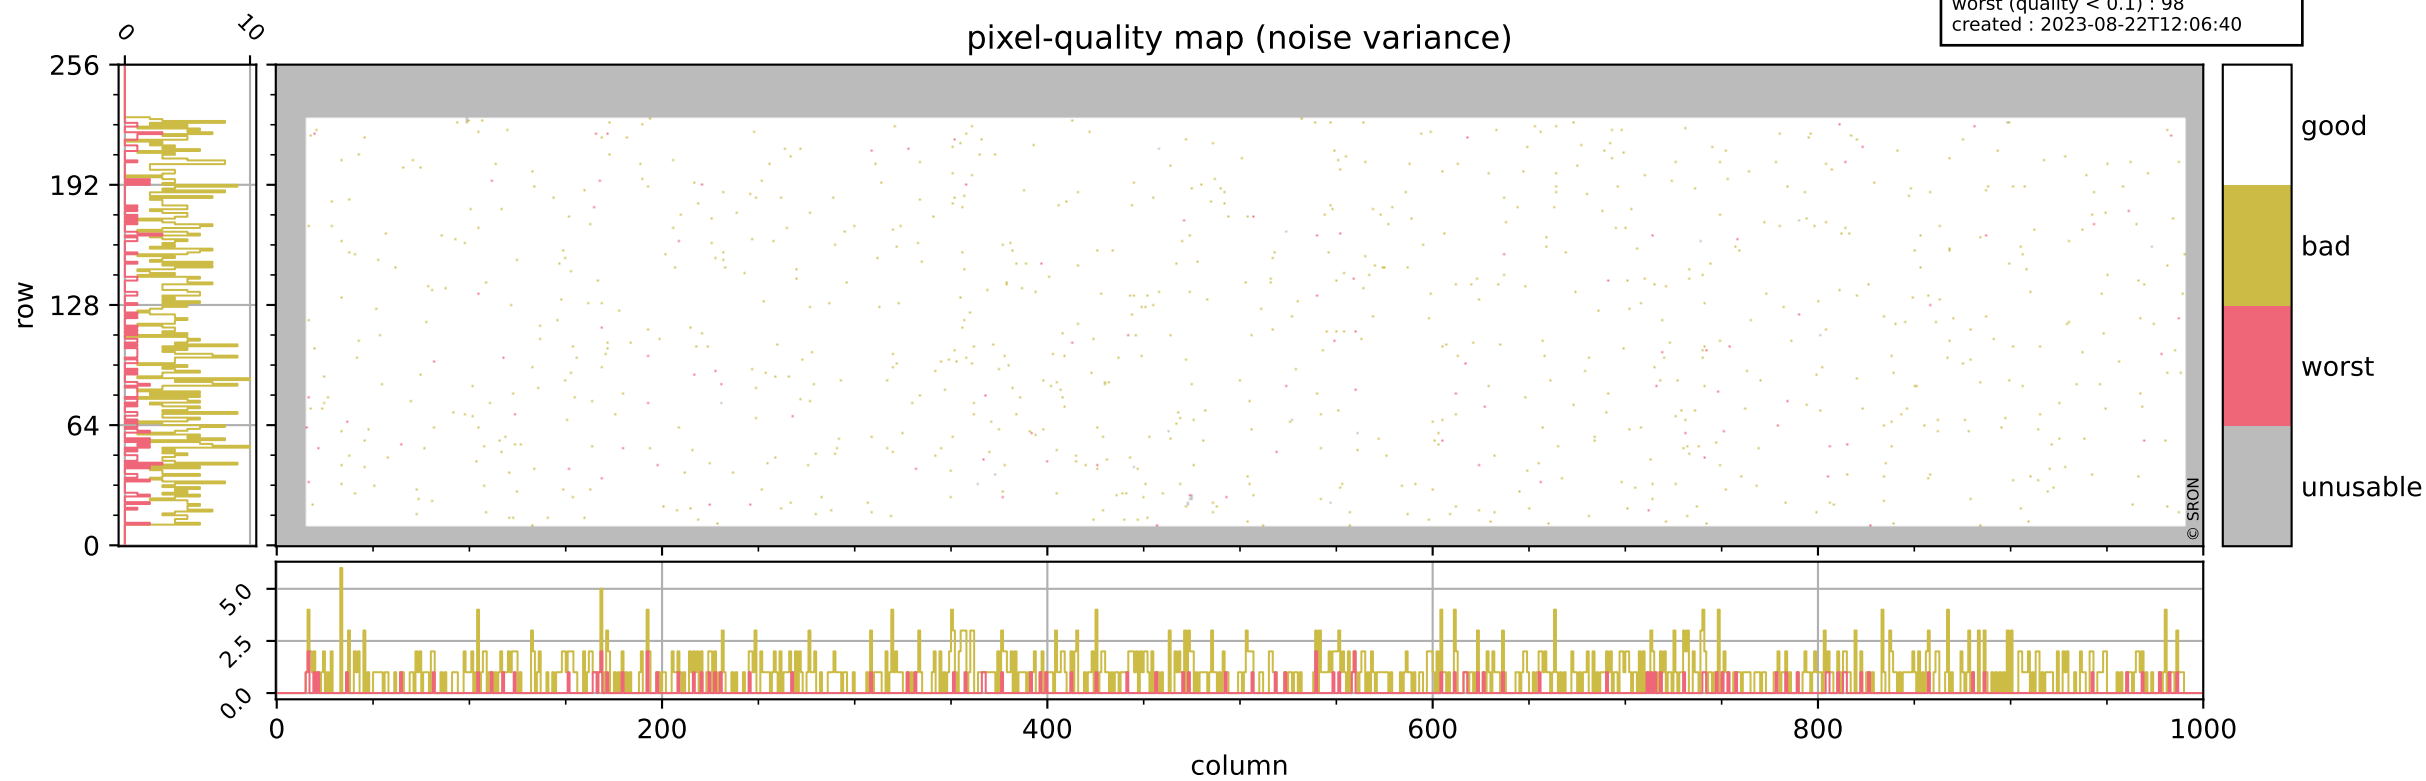

Tropomi SWIR pixel quality (beta nominal)

orbits : 19 in [18577, 18622]
coverage : 2021-05-14 / 2021-05-18
bad (quality < 0.8) : 2213
worst (quality < 0.1) : 265
created : 2023-08-22T12:06:39

pixel-quality map

Tropomi SWIR pixel quality (beta nominal)

orbits : 19 in [18577, 18622]
coverage : 2021-05-14 / 2021-05-18
bad (quality < 0.8) : 294
worst (quality < 0.1) : 118
created : 2023-08-22T12:06:39

Tropomi SWIR pixel quality (beta nominal)

orbits : 19 in [18577, 18622]
coverage : 2021-05-14 / 2021-05-18
bad (quality < 0.8) : 143
worst (quality < 0.1) : 42
created : 2023-08-22T12:06:40

Tropomi SWIR pixel quality (beta nominal)

orbits : 19 in [18577, 18622]
coverage : 2021-05-14 / 2021-05-18
bad (quality < 0.8) : 900
worst (quality < 0.1) : 98
created : 2023-08-22T12:06:40

Tropomi SWIR pixel quality (beta nominal)

orbits : 19 in [18577, 18622]
coverage : 2021-05-14 / 2021-05-18
to good : 859
good to bad : 717
to worst : 82
created : 2023-08-22T12:06:40

total quality compared with SWIR pixel-quality CKD