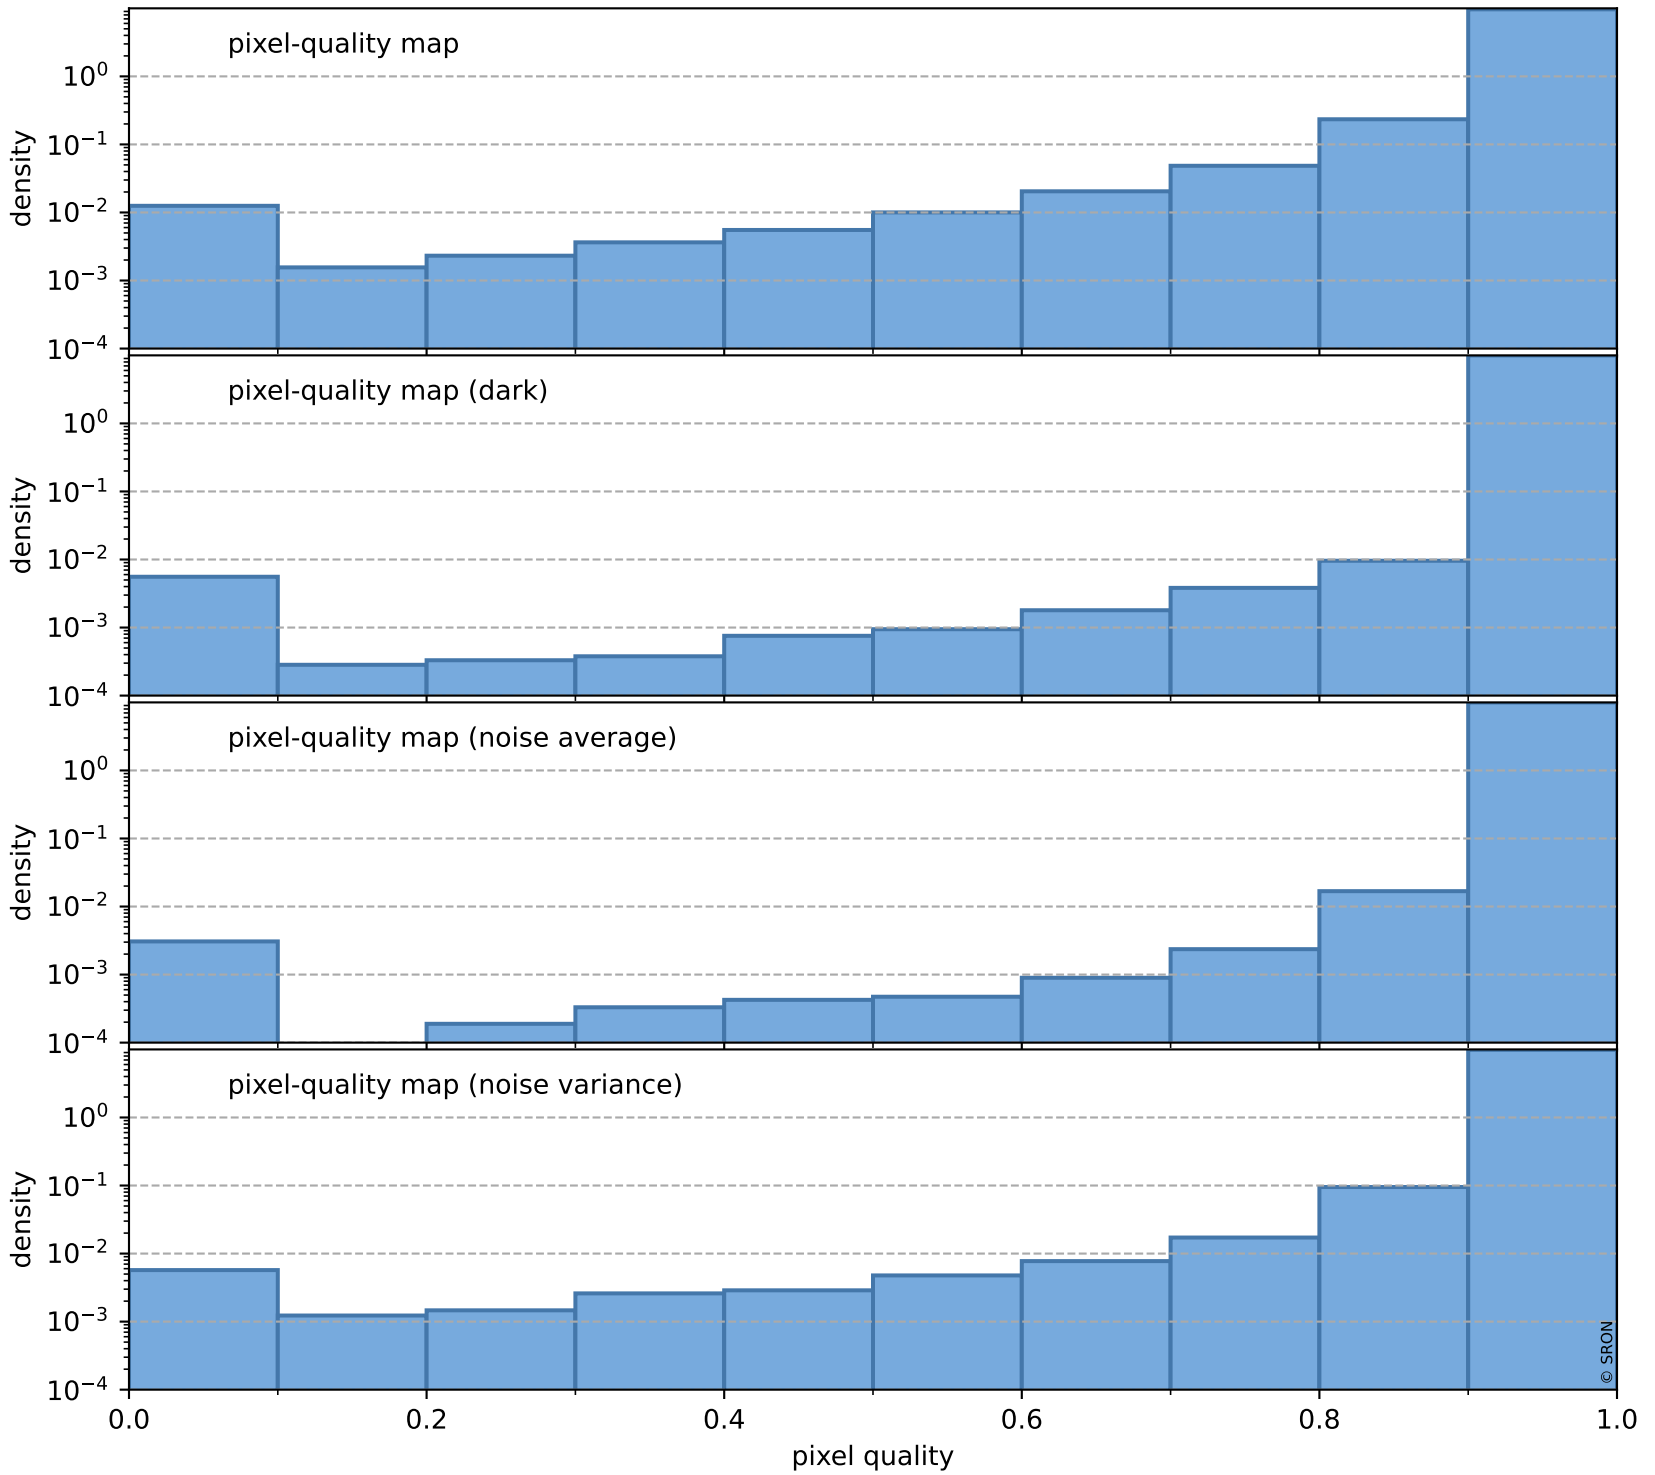

orbits : 19 in [18577, 18622]
coverage : 2021-05-14 / 2021-05-18
bad (quality < 0.8) : 143
worst (quality < 0.1) : 42
created : 2023-08-22T12:06:40

Tropomi SWIR pixel quality (beta nominal)

orbits : 19 in [18577, 18622]
coverage : 2021-05-14 / 2021-05-18
bad (quality < 0.8) : 900
worst (quality < 0.1) : 98
created : 2023-08-22T12:06:40

Tropomi SWIR pixel quality (beta nominal)

orbits : 19 in [18577, 18622]
coverage : 2021-05-14 / 2021-05-18
to good : 859
good to bad : 717
to worst : 82
created : 2023-08-22T12:06:40

total quality compared with SWIR pixel-quality CKD

Tropomi SWIR pixel quality (beta nominal)

orbits : 19 in [18577, 18622]
coverage : 2021-05-14 / 2021-05-18
created : 2023-08-22T12:06:40

Histograms of pixel-quality

Tropomi SWIR pixel quality (beta nominal) ground-tracks of Sentinel-5P