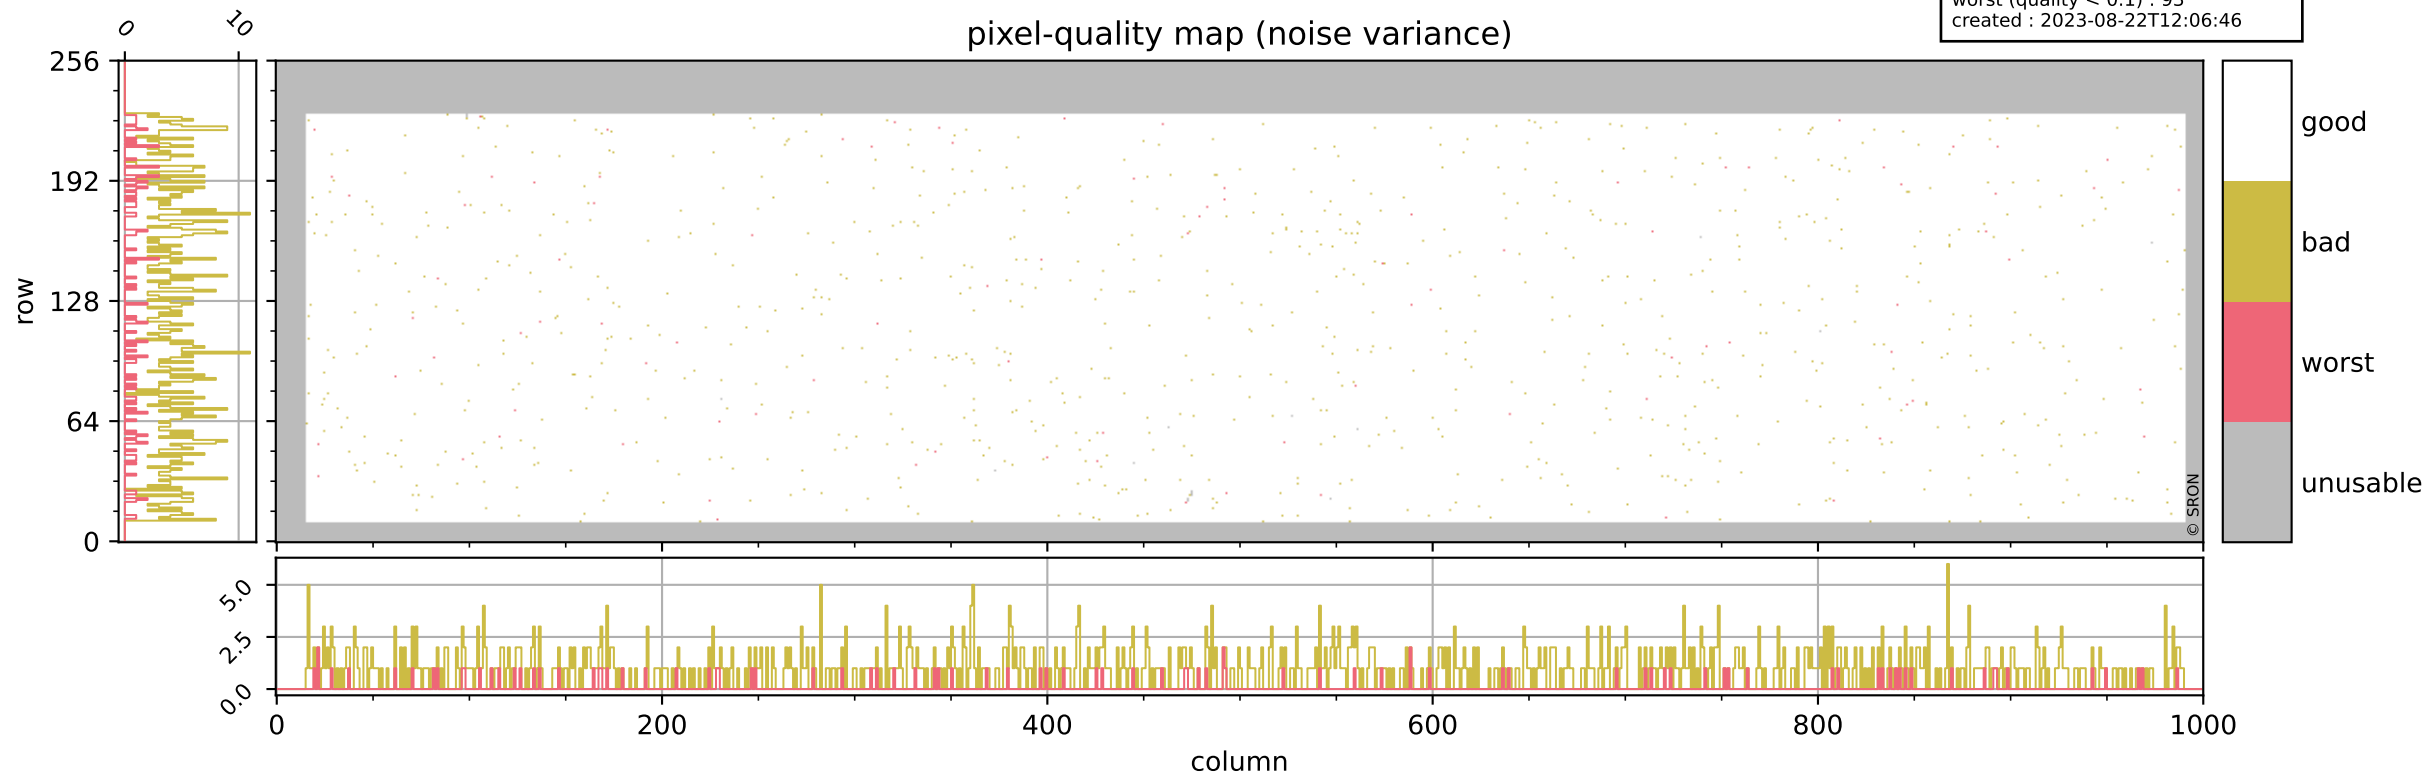

orbits : 17 in [18667, 18712]
coverage : 2021-05-21 / 2021-05-24
bad (quality < 0.8) : 293
worst (quality < 0.1) : 116
created : 2023-08-22T12:06:45

Tropomi SWIR pixel quality (beta nominal)

orbits : 17 in [18667, 18712]
coverage : 2021-05-21 / 2021-05-24
bad (quality < 0.8) : 152
worst (quality < 0.1) : 45
created : 2023-08-22T12:06:45

Tropomi SWIR pixel quality (beta nominal)

orbits : 17 in [18667, 18712]
coverage : 2021-05-21 / 2021-05-24
bad (quality < 0.8) : 927
worst (quality < 0.1) : 93
created : 2023-08-22T12:06:46

Tropomi SWIR pixel quality (beta nominal)

orbits : 17 in [18667, 18712]
coverage : 2021-05-21 / 2021-05-24
to good : 860
good to bad : 756
to worst : 76
created : 2023-08-22T12:06:46

total quality compared with SWIR pixel-quality CKD

Tropomi SWIR pixel quality (beta nominal)

orbits : 17 in [18667, 18712]
coverage : 2021-05-21 / 2021-05-24
created : 2023-08-22T12:06:46

Histograms of pixel-quality

Tropomi SWIR pixel quality (beta nominal) ground-tracks of Sentinel-5P

orbits : 17 in [18667, 18712]
coverage : 2021-05-21 / 2021-05-24
created : 2023-08-22T12:06:47