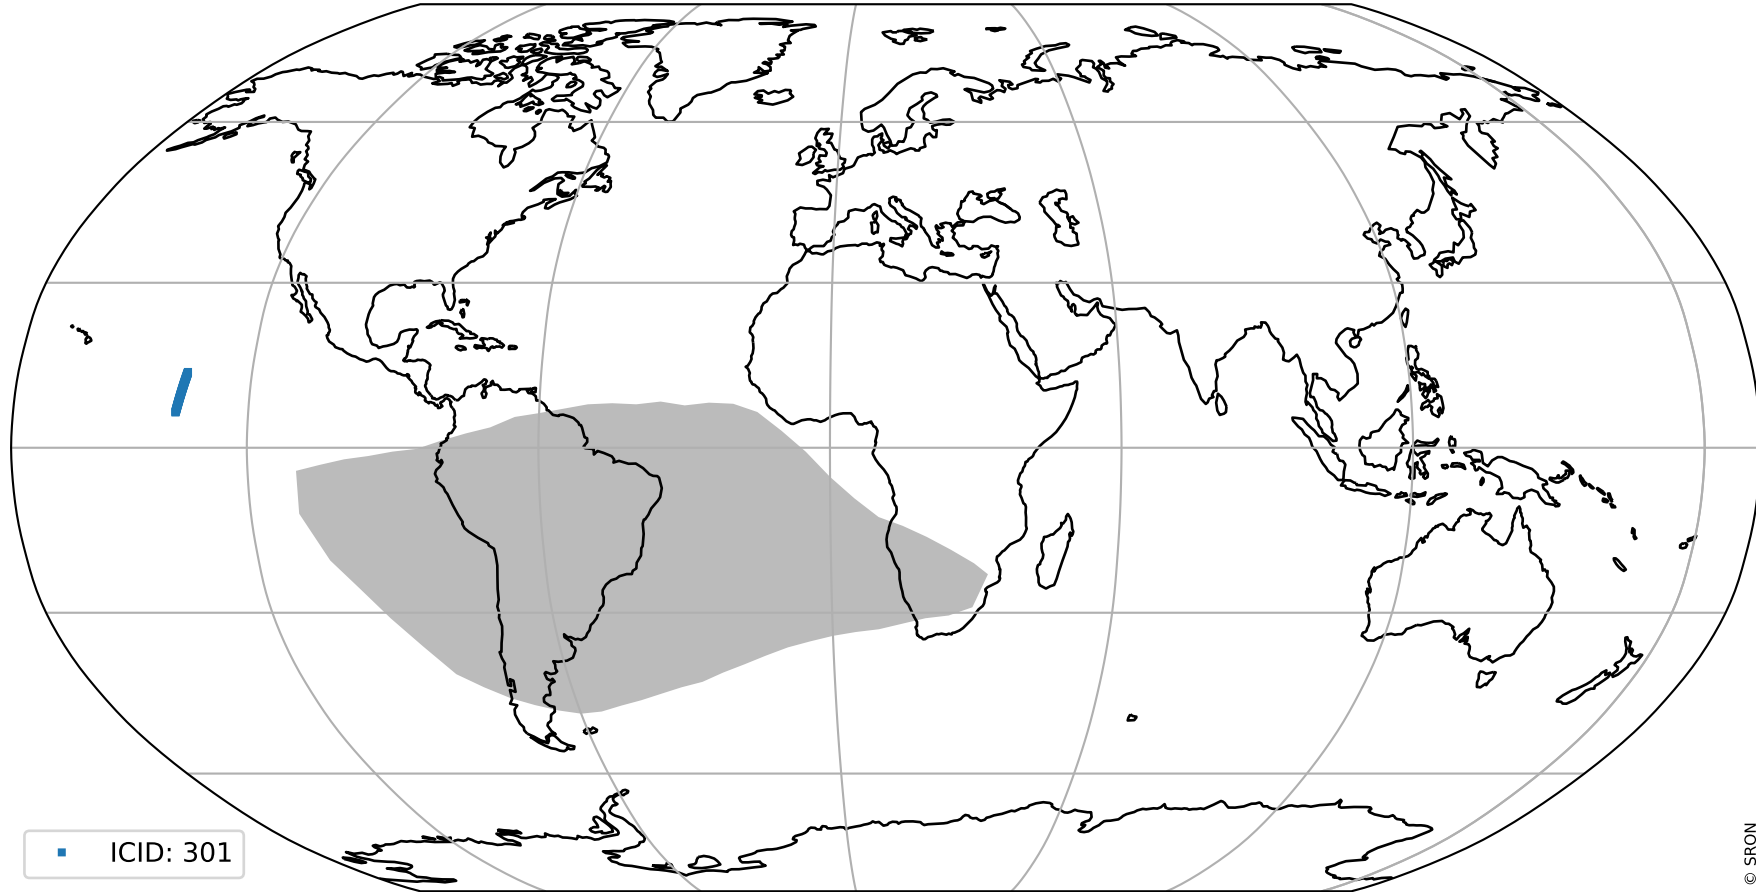

Tropomi SWIR pixel quality (beta nominal)

orbits : 17 in [18667, 18712]
coverage : 2021-05-21 / 2021-05-24
bad (quality < 0.8) : 927
worst (quality < 0.1) : 93
created : 2023-08-22T12:06:46

Tropomi SWIR pixel quality (beta nominal)

orbits : 17 in [18667, 18712]
coverage : 2021-05-21 / 2021-05-24
to good : 860
good to bad : 756
to worst : 76
created : 2023-08-22T12:06:46

total quality compared with SWIR pixel-quality CKD

Tropomi SWIR pixel quality (beta nominal)

orbits : 17 in [18667, 18712]
coverage : 2021-05-21 / 2021-05-24
created : 2023-08-22T12:06:46

Histograms of pixel-quality

Tropomi SWIR pixel quality (beta nominal) ground-tracks of Sentinel-5P

orbits : 17 in [18667, 18712]
coverage : 2021-05-21 / 2021-05-24
created : 2023-08-22T12:06:47