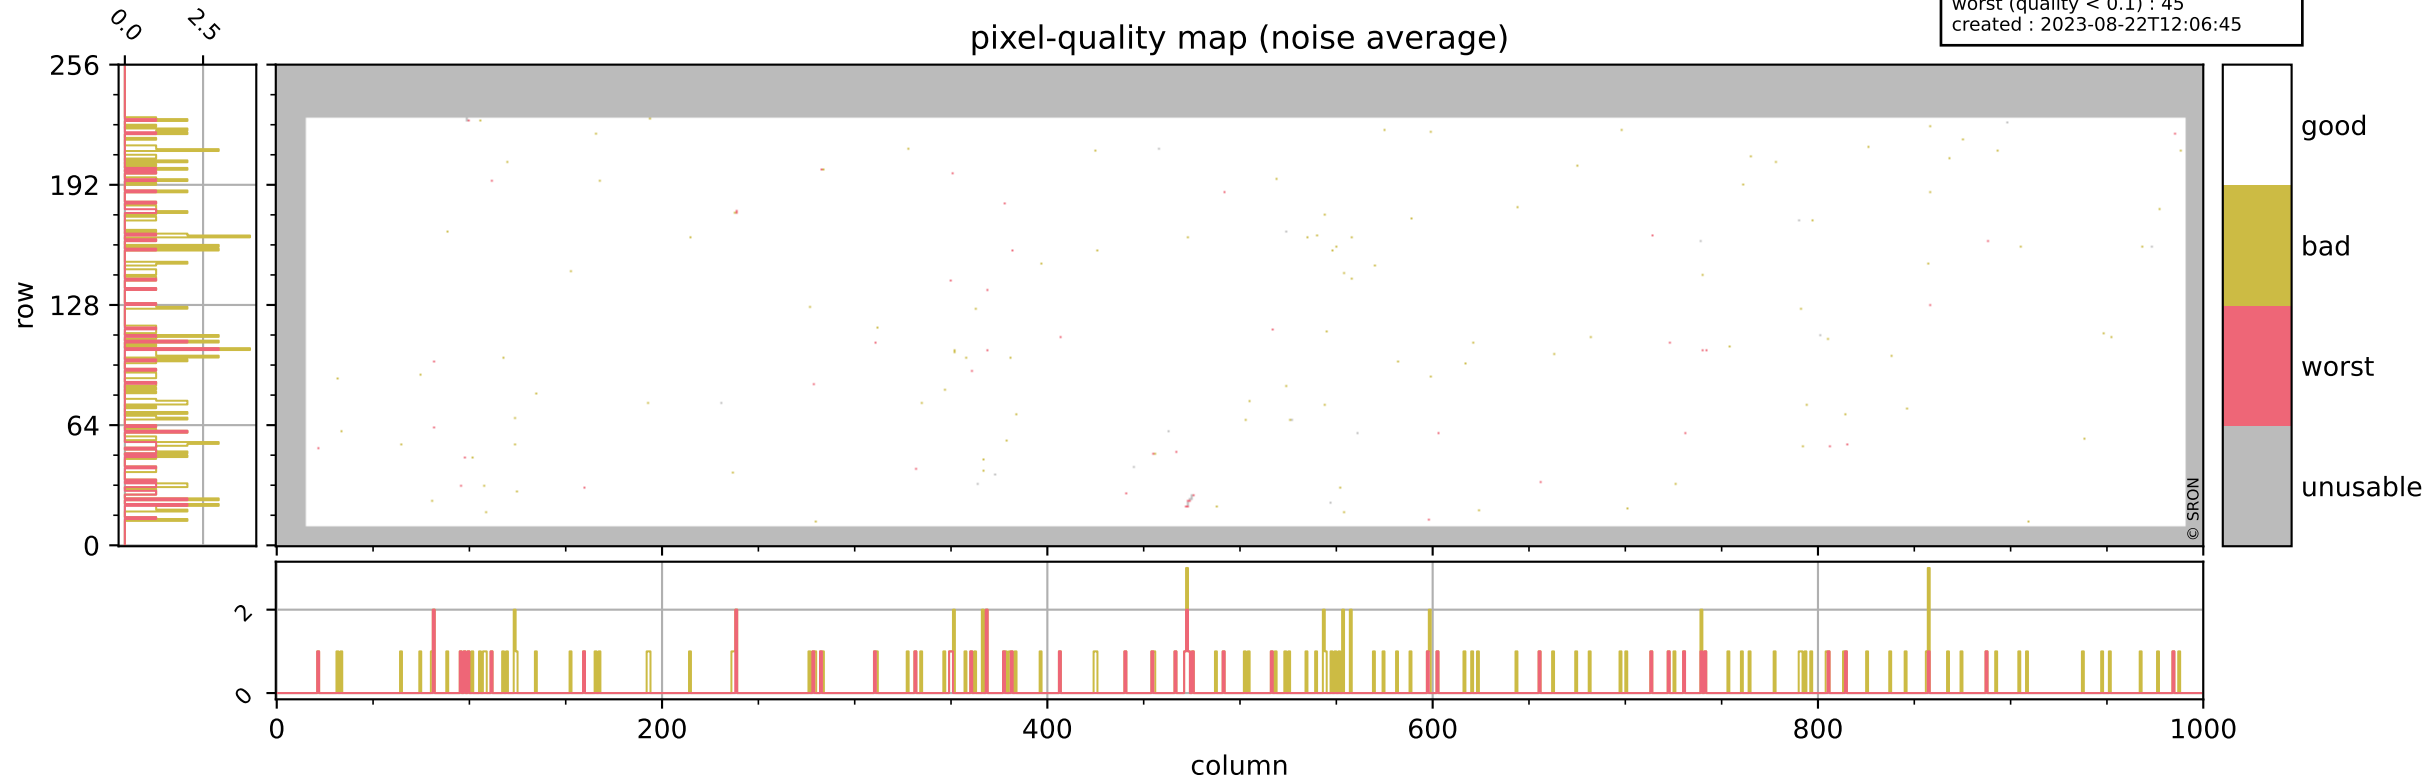

Tropomi SWIR pixel quality (beta nominal)

orbits : 17 in [18667, 18712]
coverage : 2021-05-21 / 2021-05-24
bad (quality < 0.8) : 2246
worst (quality < 0.1) : 262
created : 2023-08-22T12:06:45

Tropomi SWIR pixel quality (beta nominal)

orbits : 17 in [18667, 18712]
coverage : 2021-05-21 / 2021-05-24
bad (quality < 0.8) : 293
worst (quality < 0.1) : 116
created : 2023-08-22T12:06:45

Tropomi SWIR pixel quality (beta nominal)

orbits : 17 in [18667, 18712]
coverage : 2021-05-21 / 2021-05-24
bad (quality < 0.8) : 152
worst (quality < 0.1) : 45
created : 2023-08-22T12:06:45

Tropomi SWIR pixel quality (beta nominal)

orbits : 17 in [18667, 18712]
coverage : 2021-05-21 / 2021-05-24
bad (quality < 0.8) : 927
worst (quality < 0.1) : 93
created : 2023-08-22T12:06:46

Tropomi SWIR pixel quality (beta nominal)

orbits : 17 in [18667, 18712]
coverage : 2021-05-21 / 2021-05-24
created : 2023-08-22T12:06:46

Histograms of pixel-quality

Tropomi SWIR pixel quality (beta nominal) ground-tracks of Sentinel-5P

orbits : 17 in [18667, 18712]
coverage : 2021-05-21 / 2021-05-24
created : 2023-08-22T12:06:47