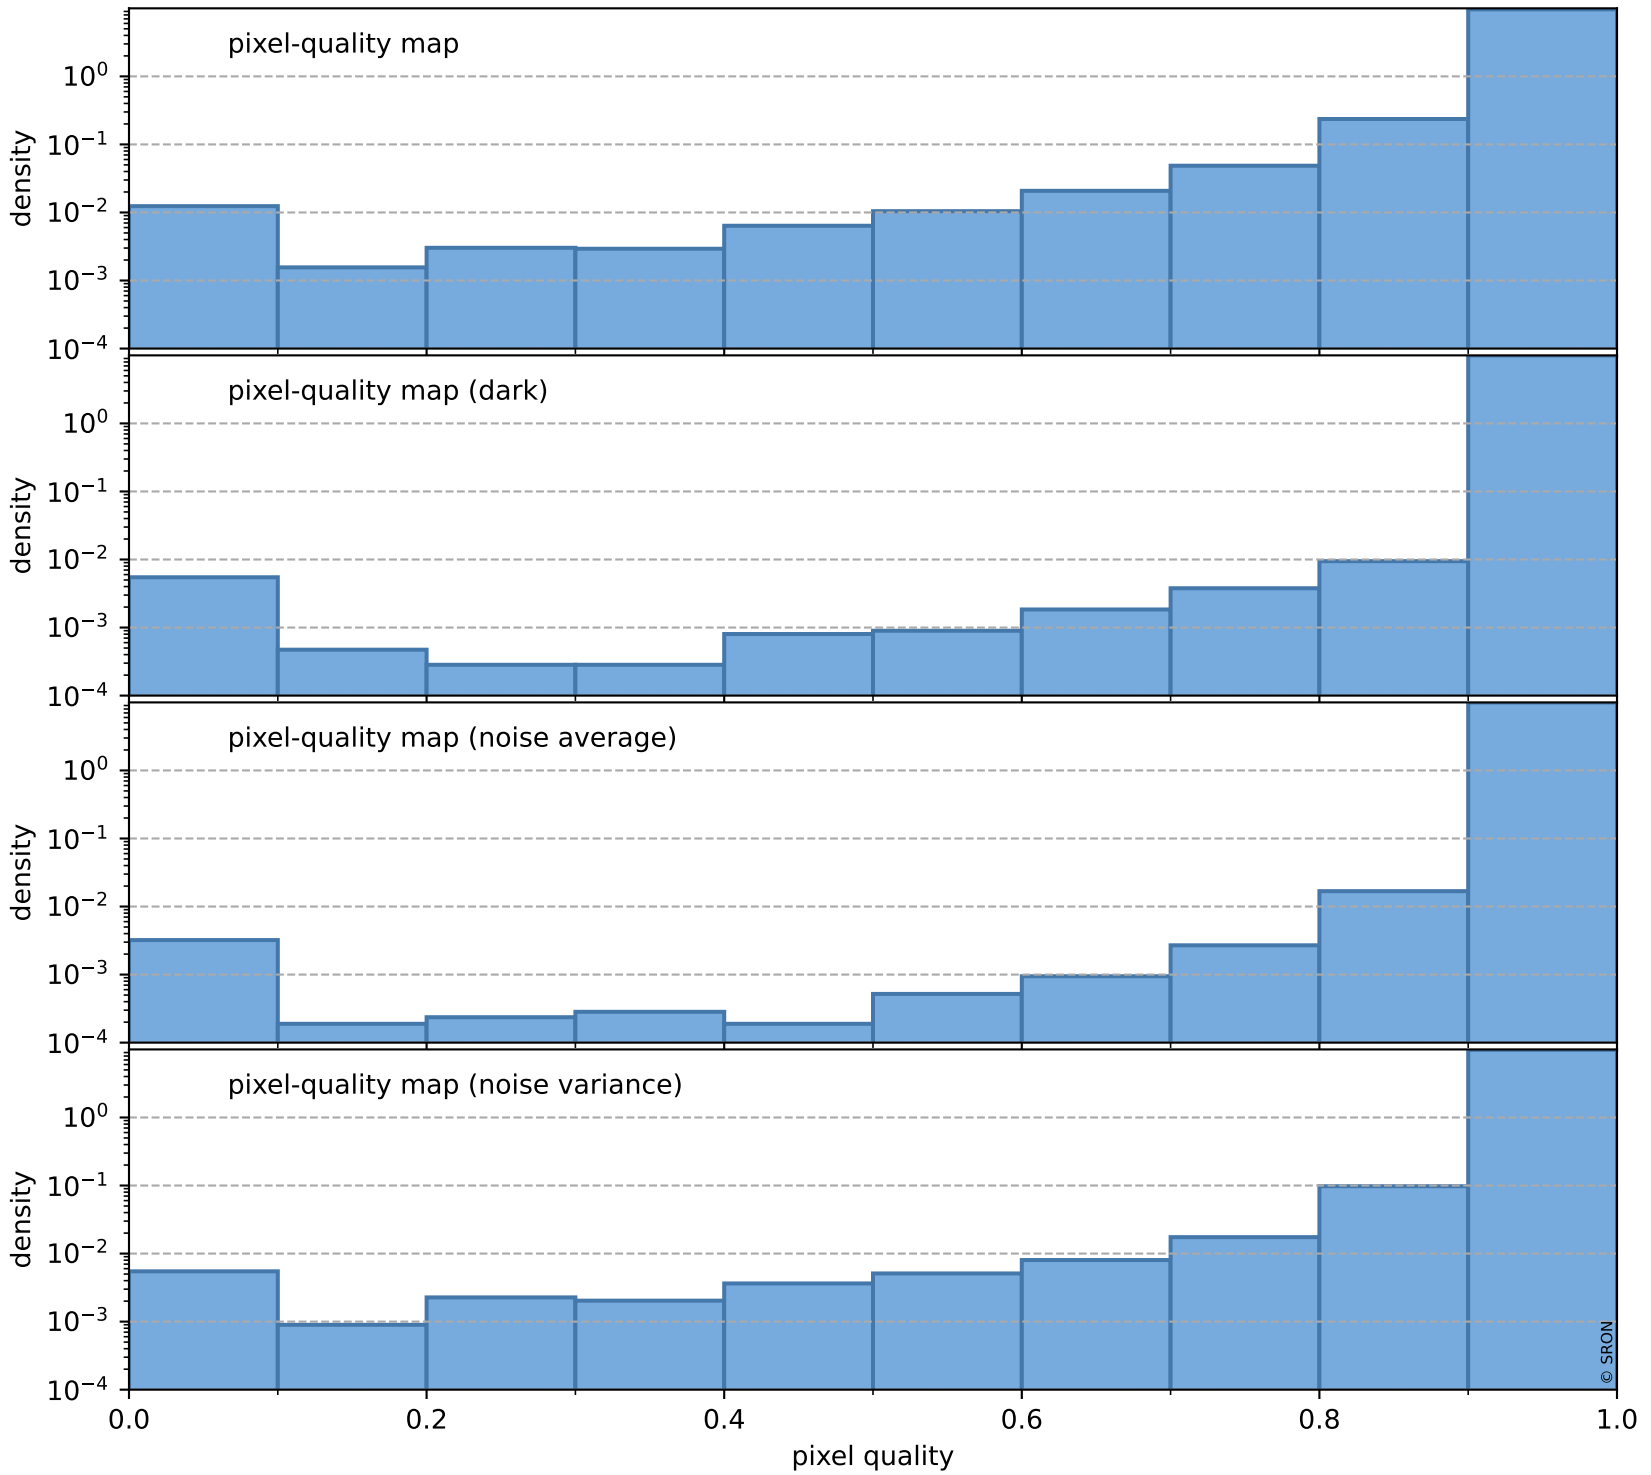

Tropomi SWIR pixel quality (beta nominal)

orbits : 17 in [18667, 18712]
coverage : 2021-05-21 / 2021-05-24
bad (quality < 0.8) : 927
worst (quality < 0.1) : 93
created : 2023-08-22T12:06:46

Tropomi SWIR pixel quality (beta nominal)

orbits : 17 in [18667, 18712]
coverage : 2021-05-21 / 2021-05-24
to good : 860
good to bad : 756
to worst : 76
created : 2023-08-22T12:06:46

total quality compared with SWIR pixel-quality CKD

Tropomi SWIR pixel quality (beta nominal)

orbits : 17 in [18667, 18712]
coverage : 2021-05-21 / 2021-05-24
created : 2023-08-22T12:06:46

Histograms of pixel-quality

Tropomi SWIR pixel quality (beta nominal) ground-tracks of Sentinel-5P

orbits : 17 in [18667, 18712]
coverage : 2021-05-21 / 2021-05-24
created : 2023-08-22T12:06:47