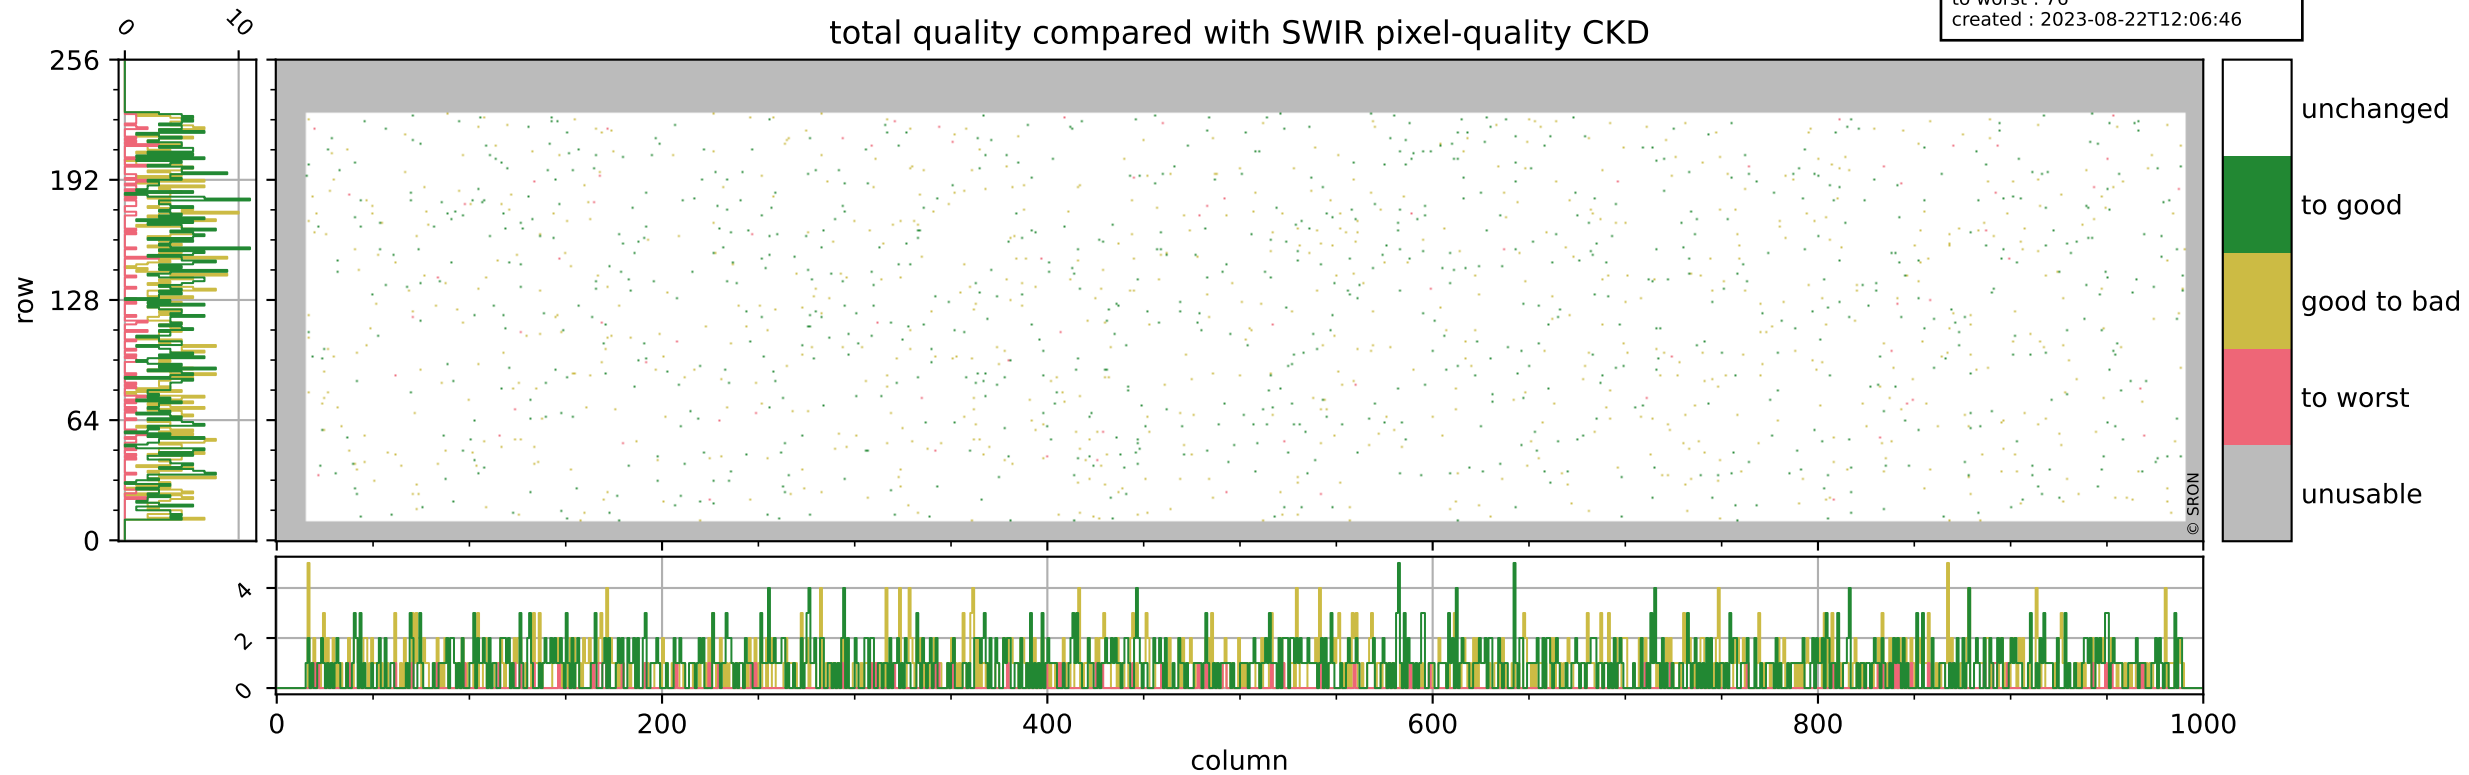

orbits : 17 in [18667, 18712]
coverage : 2021-05-21 / 2021-05-24
bad (quality < 0.8) : 293
worst (quality < 0.1) : 116
created : 2023-08-22T12:06:45

Tropomi SWIR pixel quality (beta nominal)

orbits : 17 in [18667, 18712]
coverage : 2021-05-21 / 2021-05-24
bad (quality < 0.8) : 152
worst (quality < 0.1) : 45
created : 2023-08-22T12:06:45

Tropomi SWIR pixel quality (beta nominal)

orbits : 17 in [18667, 18712]
coverage : 2021-05-21 / 2021-05-24
bad (quality < 0.8) : 927
worst (quality < 0.1) : 93
created : 2023-08-22T12:06:46

Tropomi SWIR pixel quality (beta nominal)

orbits : 17 in [18667, 18712]
coverage : 2021-05-21 / 2021-05-24
to good : 860
good to bad : 756
to worst : 76
created : 2023-08-22T12:06:46

total quality compared with SWIR pixel-quality CKD

Tropomi SWIR pixel quality (beta nominal)

orbits : 17 in [18667, 18712]
coverage : 2021-05-21 / 2021-05-24
created : 2023-08-22T12:06:46

Histograms of pixel-quality

Tropomi SWIR pixel quality (beta nominal) ground-tracks of Sentinel-5P

orbits : 17 in [18667, 18712]
coverage : 2021-05-21 / 2021-05-24
created : 2023-08-22T12:06:47