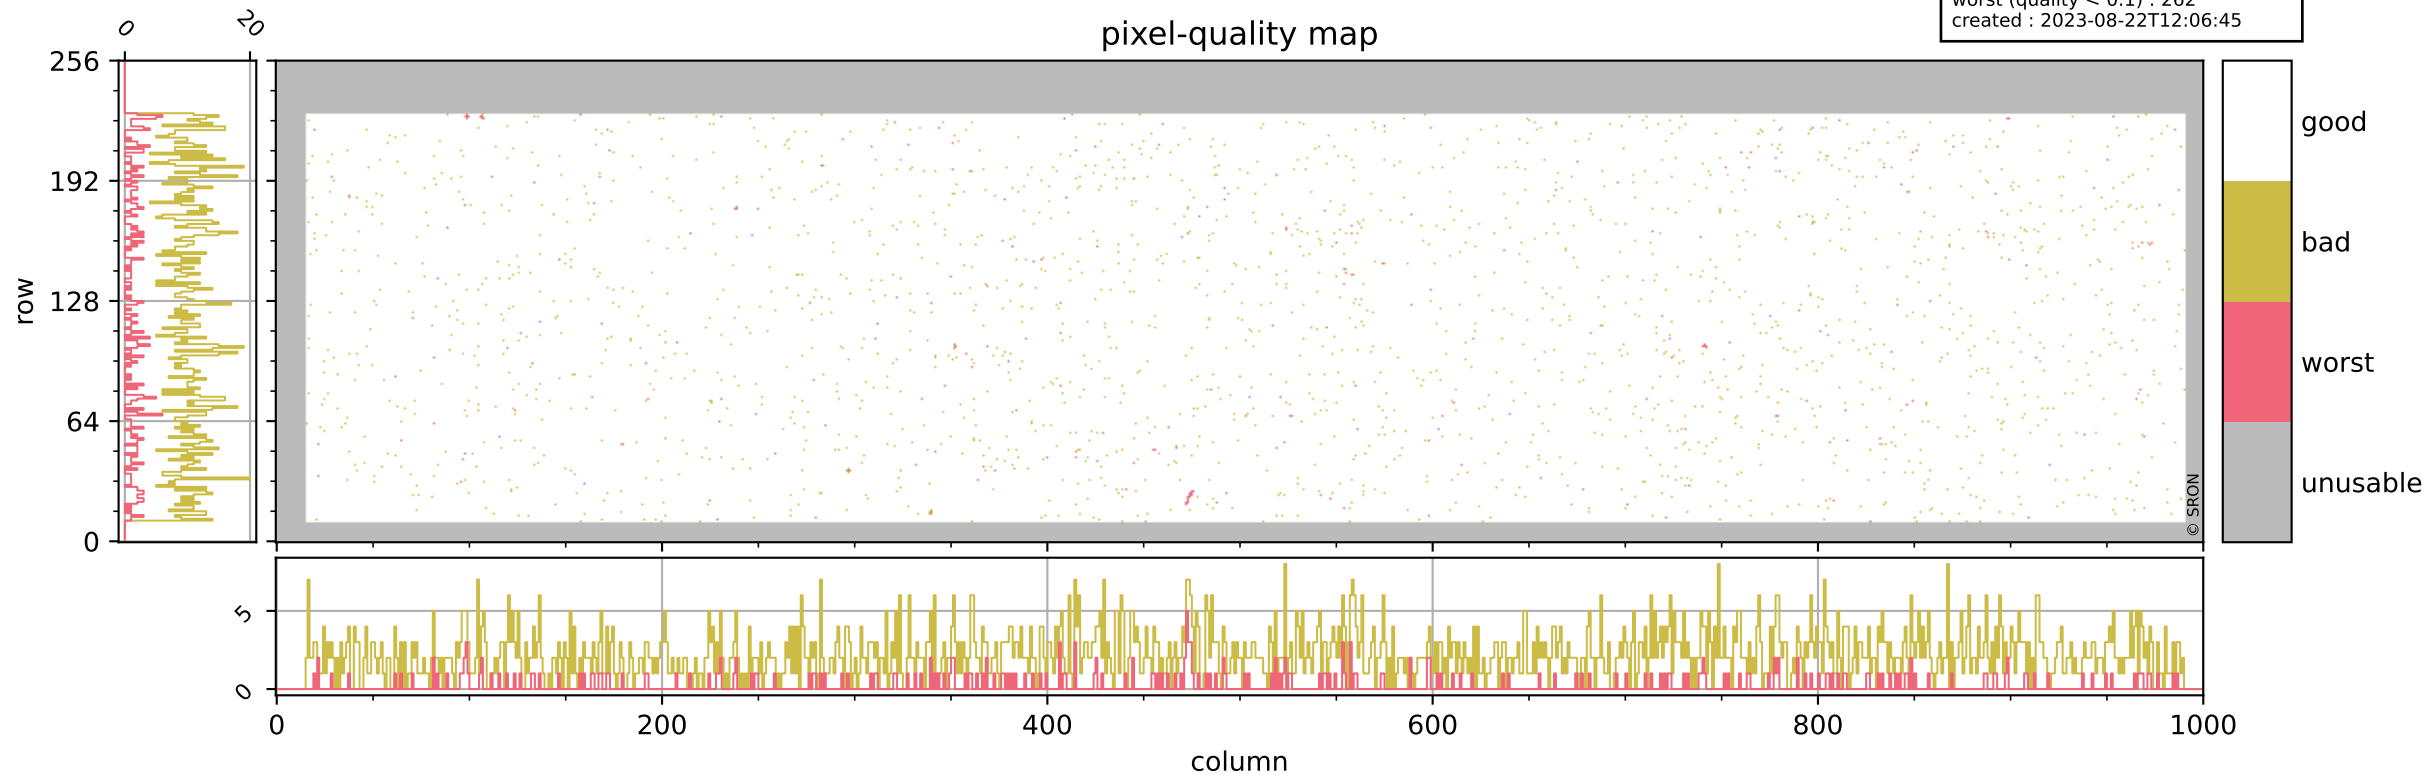

Tropomi SWIR pixel quality (beta nominal)

orbits : 17 in [18667, 18712]
coverage : 2021-05-21 / 2021-05-24
bad (quality < 0.8) : 2246
worst (quality < 0.1) : 262
created : 2023-08-22T12:06:45

Tropomi SWIR pixel quality (beta nominal)

orbits : 17 in [18667, 18712]
coverage : 2021-05-21 / 2021-05-24
bad (quality < 0.8) : 293
worst (quality < 0.1) : 116
created : 2023-08-22T12:06:45

Tropomi SWIR pixel quality (beta nominal)

orbits : 17 in [18667, 18712]
coverage : 2021-05-21 / 2021-05-24
bad (quality < 0.8) : 152
worst (quality < 0.1) : 45
created : 2023-08-22T12:06:45

Tropomi SWIR pixel quality (beta nominal)

orbits : 17 in [18667, 18712]
coverage : 2021-05-21 / 2021-05-24
bad (quality < 0.8) : 927
worst (quality < 0.1) : 93
created : 2023-08-22T12:06:46

Tropomi SWIR pixel quality (beta nominal)

orbits : 17 in [18667, 18712]
coverage : 2021-05-21 / 2021-05-24
created : 2023-08-22T12:06:46

Histograms of pixel-quality

Tropomi SWIR pixel quality (beta nominal) ground-tracks of Sentinel-5P

orbits : 17 in [18667, 18712]
coverage : 2021-05-21 / 2021-05-24
created : 2023-08-22T12:06:47