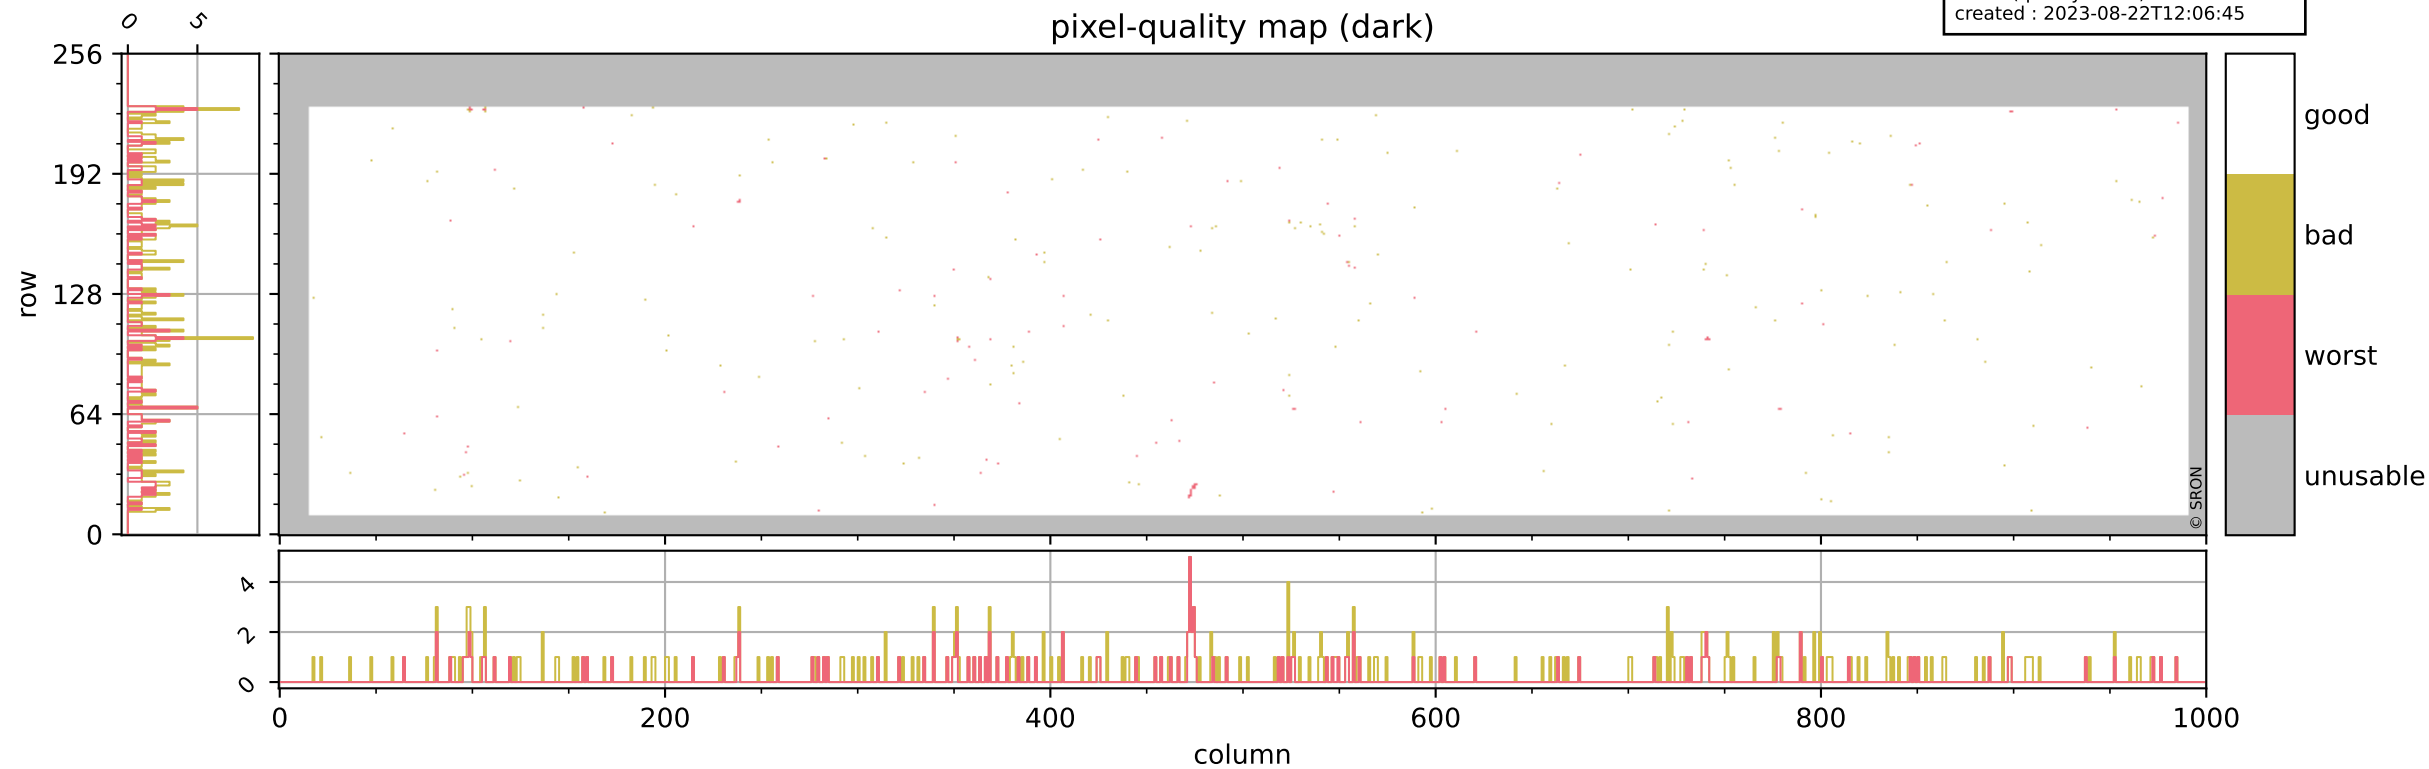

Tropomi SWIR pixel quality (beta nominal)

orbits : 17 in [18667, 18712]
coverage : 2021-05-21 / 2021-05-24
bad (quality < 0.8) : 2246
worst (quality < 0.1) : 262
created : 2023-08-22T12:06:45

Tropomi SWIR pixel quality (beta nominal)

orbits : 17 in [18667, 18712]
coverage : 2021-05-21 / 2021-05-24
bad (quality < 0.8) : 293
worst (quality < 0.1) : 116
created : 2023-08-22T12:06:45

Tropomi SWIR pixel quality (beta nominal)

orbits : 17 in [18667, 18712]
coverage : 2021-05-21 / 2021-05-24
bad (quality < 0.8) : 152
worst (quality < 0.1) : 45
created : 2023-08-22T12:06:45

Tropomi SWIR pixel quality (beta nominal)

orbits : 17 in [18667, 18712]
coverage : 2021-05-21 / 2021-05-24
bad (quality < 0.8) : 927
worst (quality < 0.1) : 93
created : 2023-08-22T12:06:46

Tropomi SWIR pixel quality (beta nominal)

orbits : 17 in [18667, 18712]
coverage : 2021-05-21 / 2021-05-24
created : 2023-08-22T12:06:46

Histograms of pixel-quality

Tropomi SWIR pixel quality (beta nominal) ground-tracks of Sentinel-5P

orbits : 17 in [18667, 18712]
coverage : 2021-05-21 / 2021-05-24
created : 2023-08-22T12:06:47