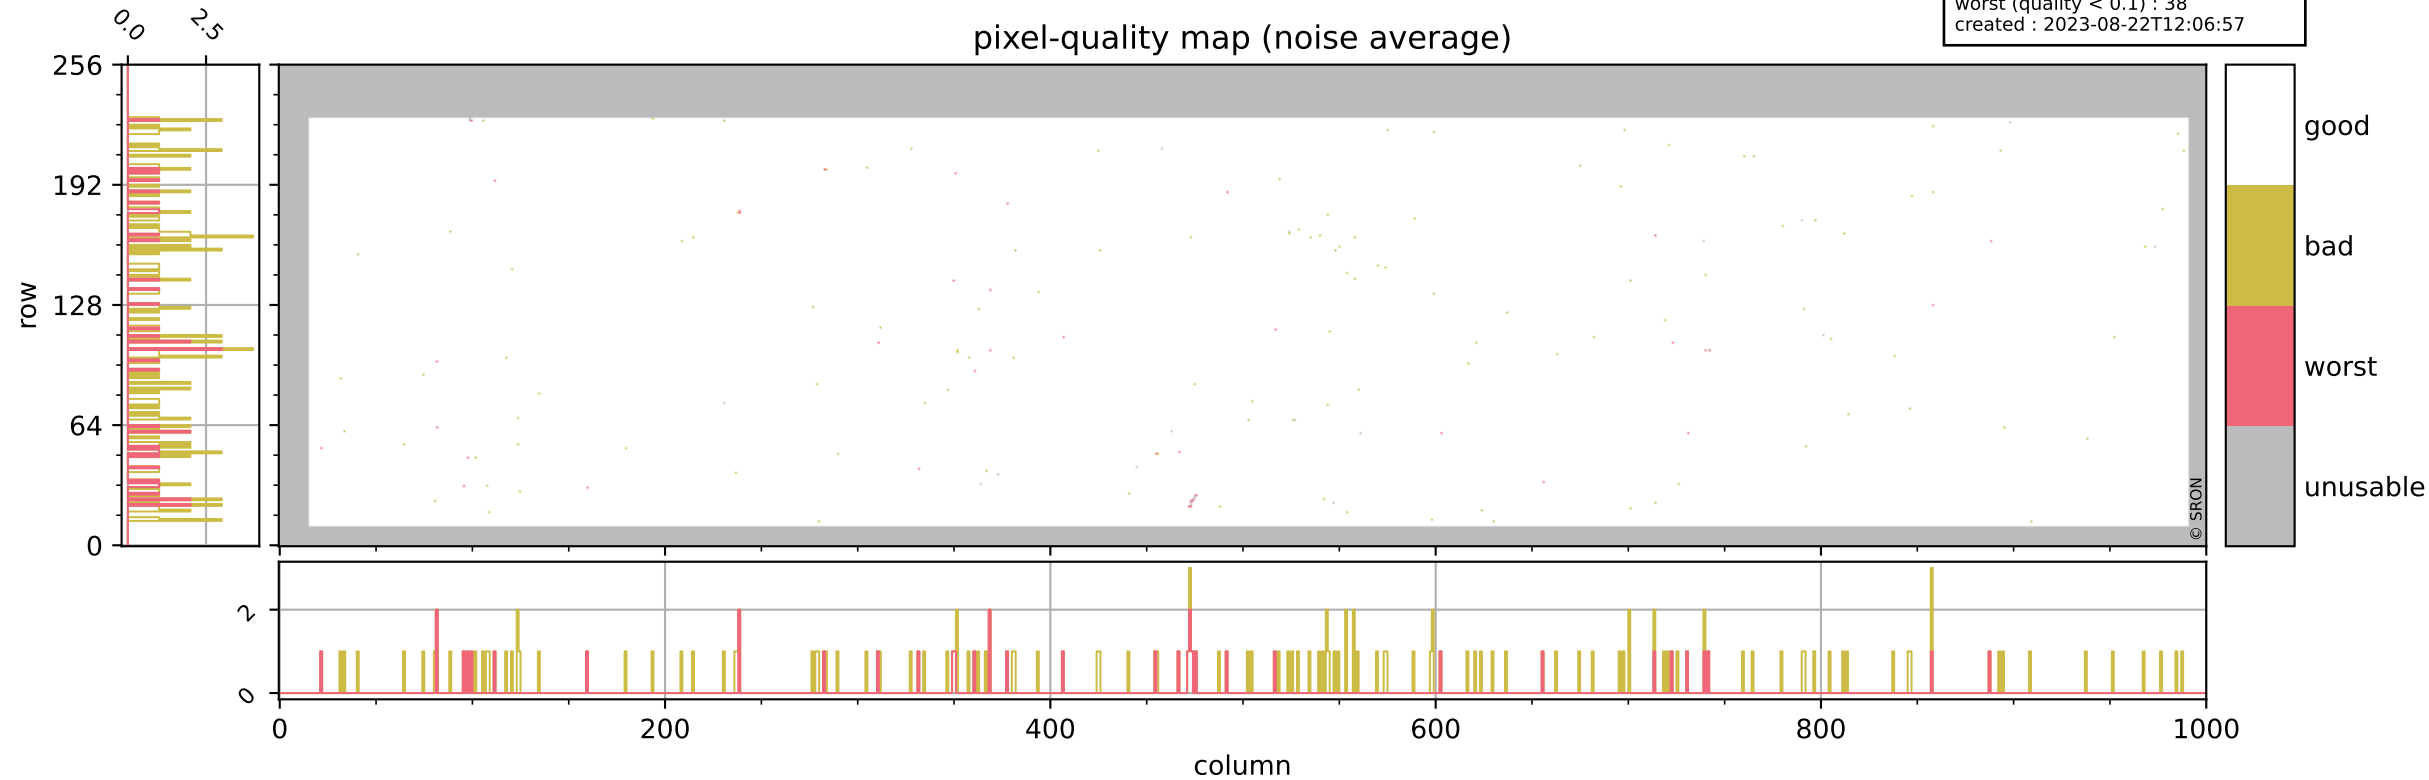

Tropomi SWIR pixel quality (beta nominal)

orbits : 18 in [18847, 18892]
coverage : 2021-06-03 / 2021-06-06
bad (quality < 0.8) : 2899
worst (quality < 0.1) : 284
created : 2023-08-22T12:06:56

pixel-quality map

Tropomi SWIR pixel quality (beta nominal)

orbits : 18 in [18847, 18892]
coverage : 2021-06-03 / 2021-06-06
bad (quality < 0.8) : 294
worst (quality < 0.1) : 118
created : 2023-08-22T12:06:56

Tropomi SWIR pixel quality (beta nominal)

orbits : 18 in [18847, 18892]
coverage : 2021-06-03 / 2021-06-06
bad (quality < 0.8) : 153
worst (quality < 0.1) : 38
created : 2023-08-22T12:06:57

Tropomi SWIR pixel quality (beta nominal)

orbits : 18 in [18847, 18892]
coverage : 2021-06-03 / 2021-06-06
bad (quality < 0.8) : 1586
worst (quality < 0.1) : 117
created : 2023-08-22T12:06:57

Tropomi SWIR pixel quality (beta nominal)

orbits : 18 in [18847, 18892]
coverage : 2021-06-03 / 2021-06-06
to good : 855
good to bad : 1381
to worst : 100
created : 2023-08-22T12:06:57

total quality compared with SWIR pixel-quality CKD