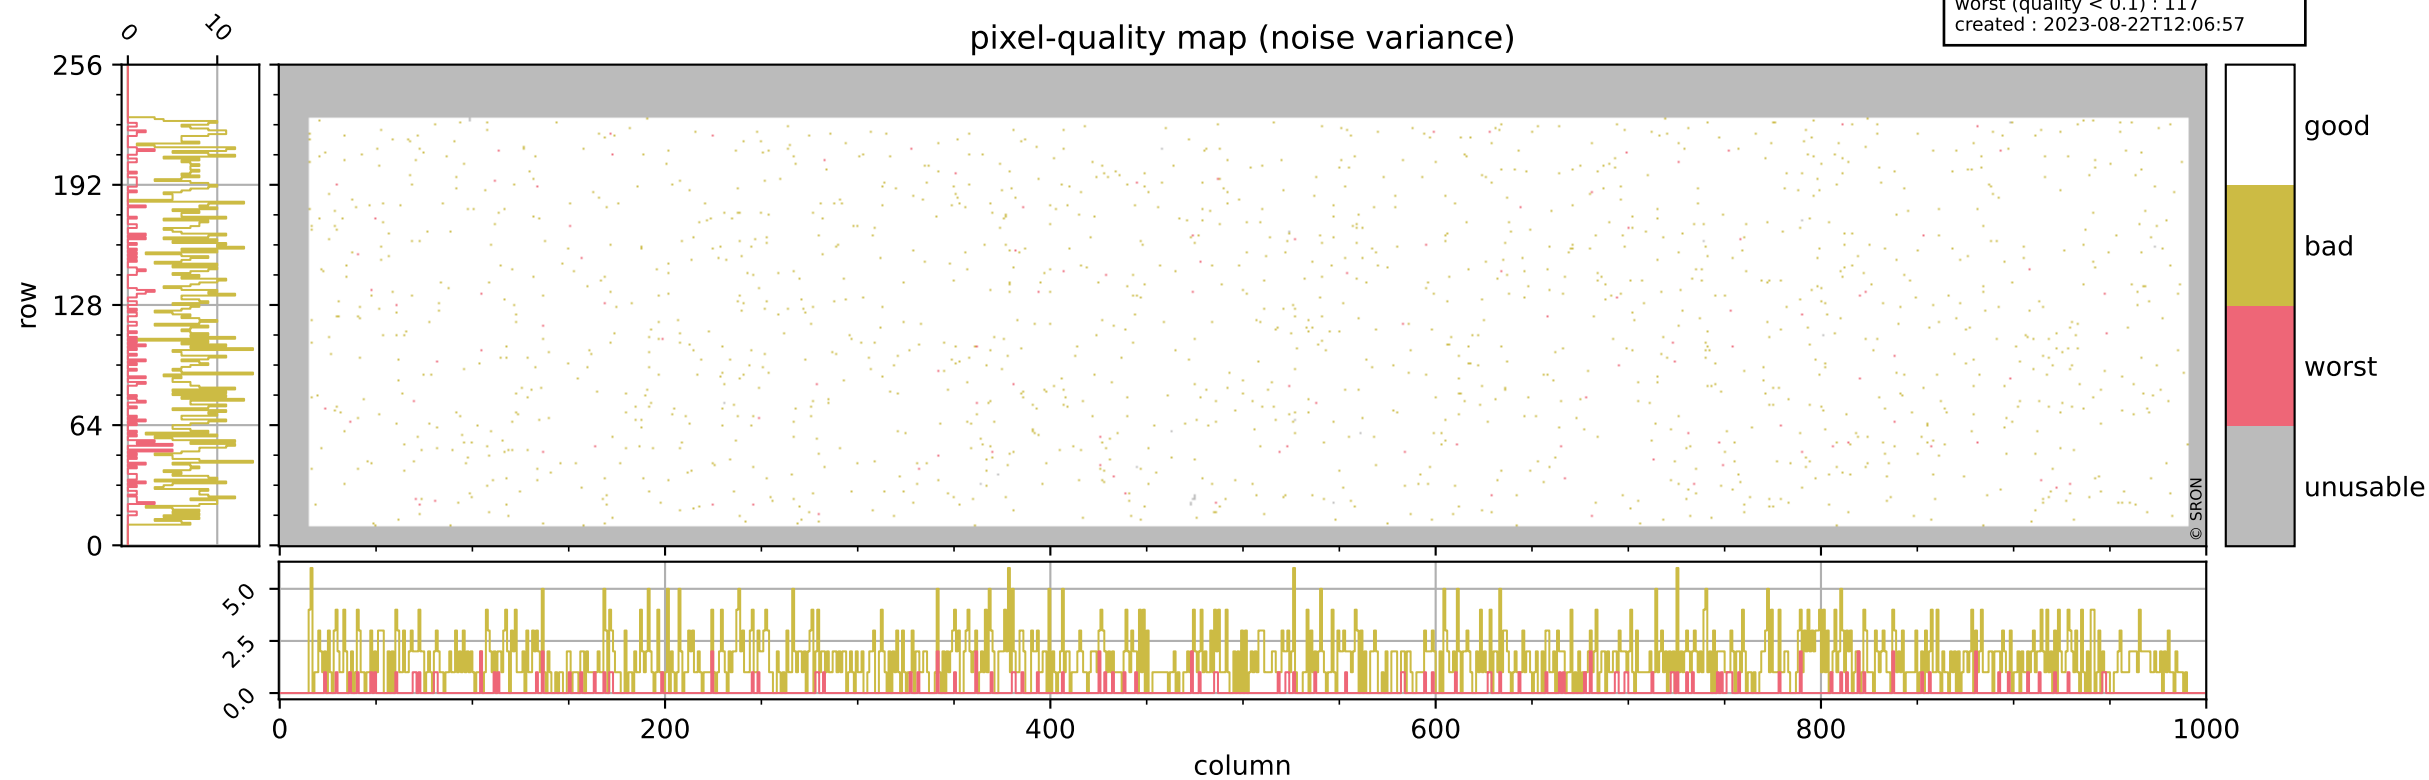

Tropomi SWIR pixel quality (beta nominal)

orbits : 18 in [18847, 18892]
coverage : 2021-06-03 / 2021-06-06
bad (quality < 0.8) : 2899
worst (quality < 0.1) : 284
created : 2023-08-22T12:06:56

pixel-quality map

Tropomi SWIR pixel quality (beta nominal)

orbits : 18 in [18847, 18892]
coverage : 2021-06-03 / 2021-06-06
bad (quality < 0.8) : 294
worst (quality < 0.1) : 118
created : 2023-08-22T12:06:56

Tropomi SWIR pixel quality (beta nominal)

orbits : 18 in [18847, 18892]
coverage : 2021-06-03 / 2021-06-06
bad (quality < 0.8) : 153
worst (quality < 0.1) : 38
created : 2023-08-22T12:06:57

Tropomi SWIR pixel quality (beta nominal)

orbits : 18 in [18847, 18892]
coverage : 2021-06-03 / 2021-06-06
bad (quality < 0.8) : 1586
worst (quality < 0.1) : 117
created : 2023-08-22T12:06:57

Tropomi SWIR pixel quality (beta nominal)

orbits : 18 in [18847, 18892]
coverage : 2021-06-03 / 2021-06-06
to good : 855
good to bad : 1381
to worst : 100
created : 2023-08-22T12:06:57

total quality compared with SWIR pixel-quality CKD