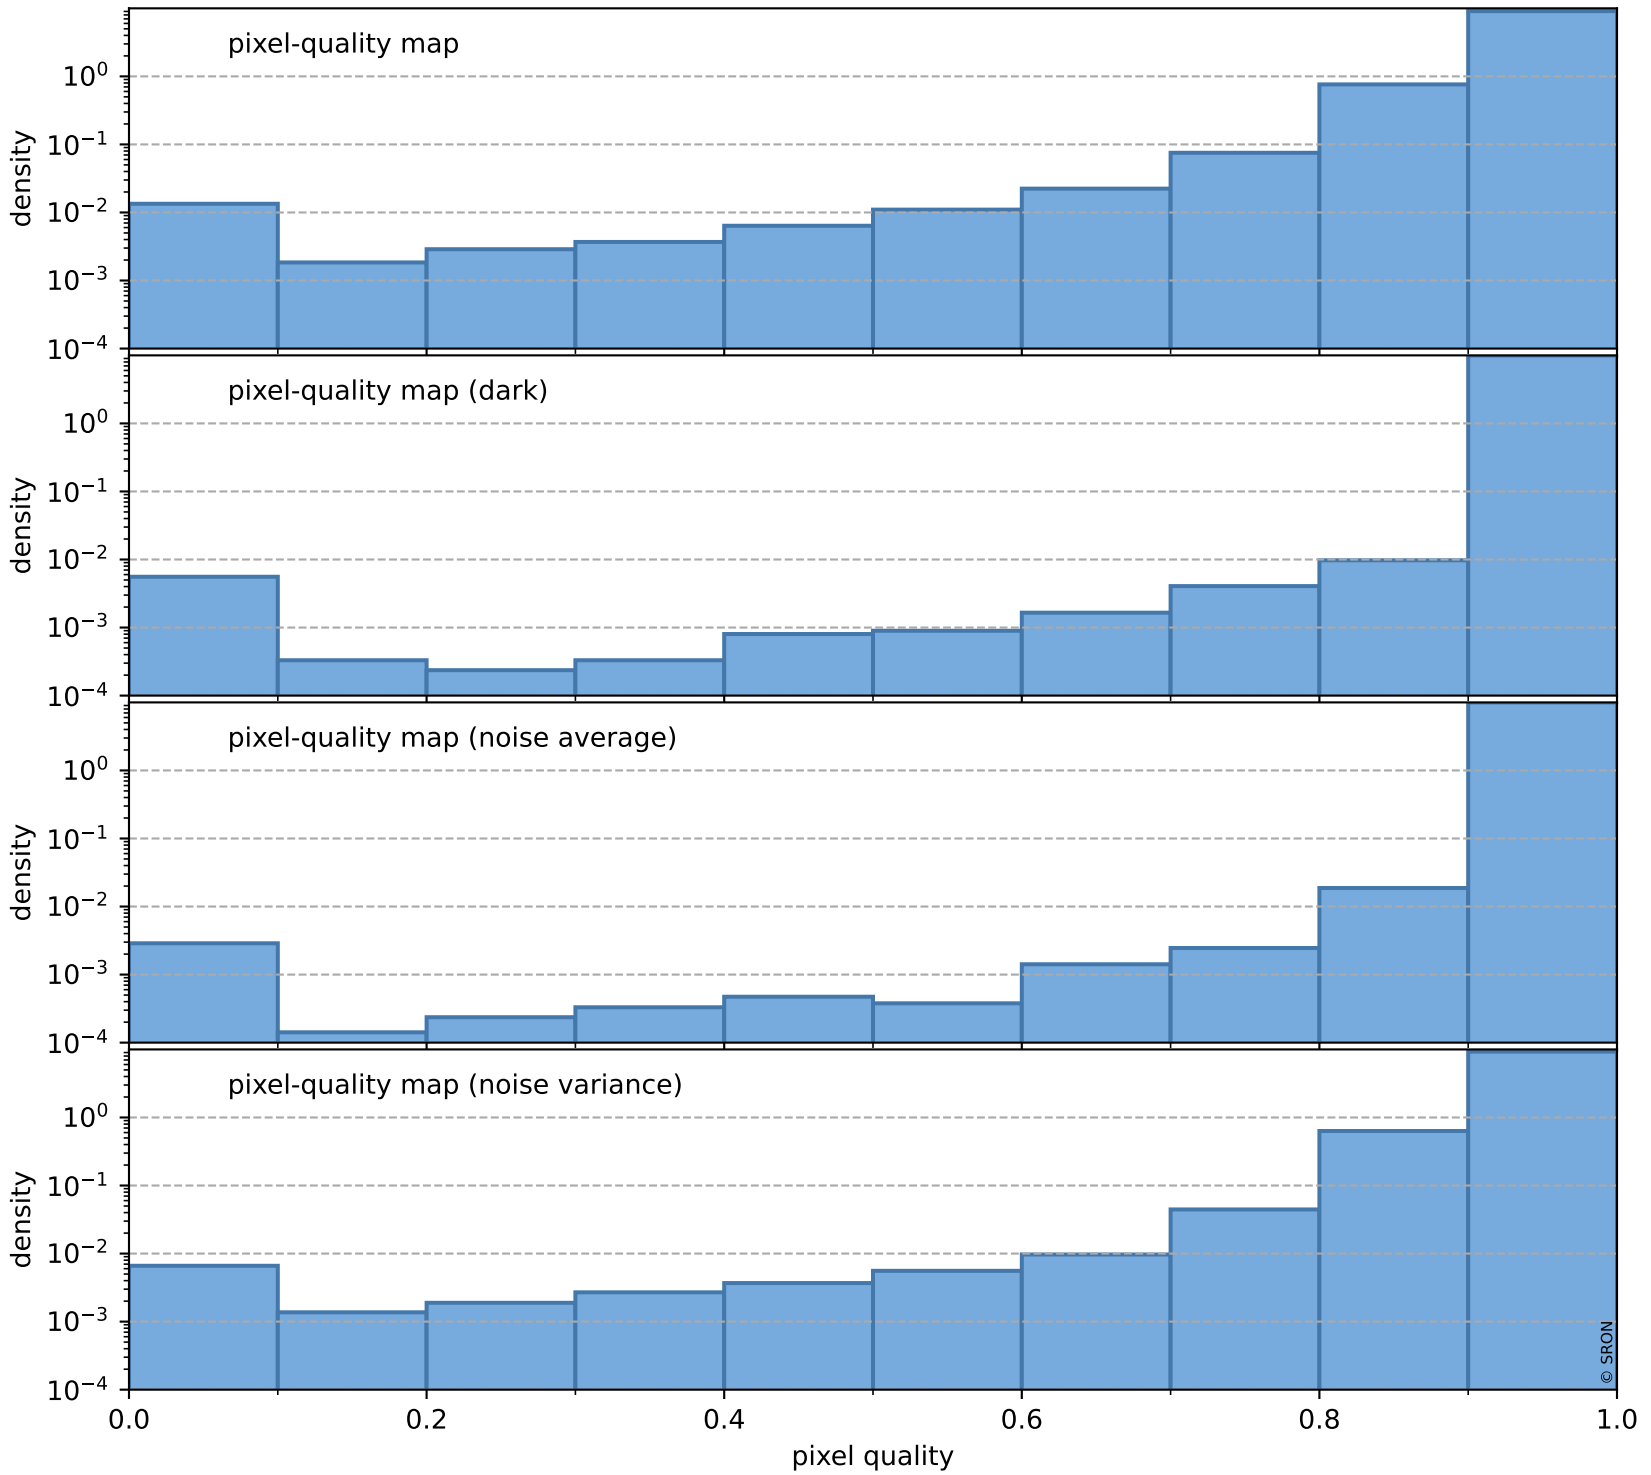

orbits : 18 in [18847, 18892]
coverage : 2021-06-03 / 2021-06-06
bad (quality < 0.8) : 153
worst (quality < 0.1) : 38
created : 2023-08-22T12:06:57

Tropomi SWIR pixel quality (beta nominal)

orbits : 18 in [18847, 18892]
coverage : 2021-06-03 / 2021-06-06
bad (quality < 0.8) : 1586
worst (quality < 0.1) : 117
created : 2023-08-22T12:06:57

Tropomi SWIR pixel quality (beta nominal)

orbits : 18 in [18847, 18892]
coverage : 2021-06-03 / 2021-06-06
to good : 855
good to bad : 1381
to worst : 100
created : 2023-08-22T12:06:57

total quality compared with SWIR pixel-quality CKD

Tropomi SWIR pixel quality (beta nominal)

orbits : 18 in [18847, 18892]
coverage : 2021-06-03 / 2021-06-06
created : 2023-08-22T12:06:57

Histograms of pixel-quality

Tropomi SWIR pixel quality (beta nominal) ground-tracks of Sentinel-5P