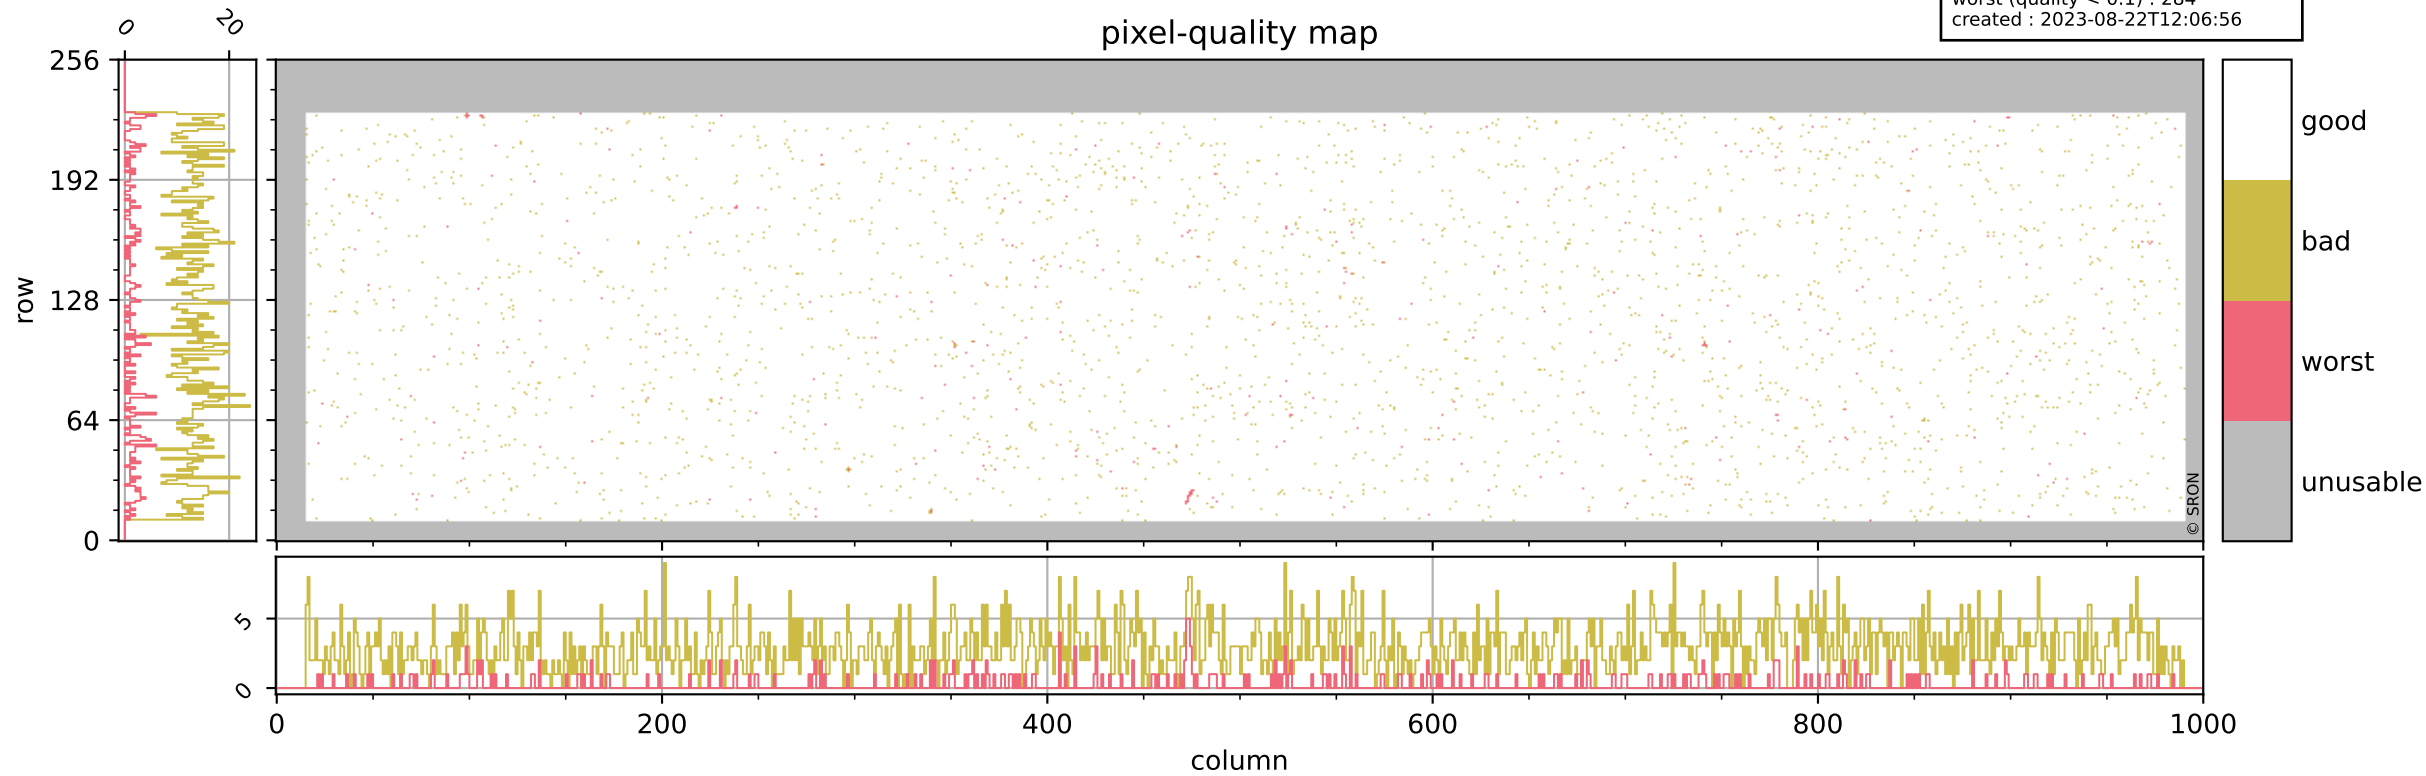

Tropomi SWIR pixel quality (beta nominal)

orbits : 18 in [18847, 18892]
coverage : 2021-06-03 / 2021-06-06
bad (quality < 0.8) : 2899
worst (quality < 0.1) : 284
created : 2023-08-22T12:06:56

pixel-quality map

Tropomi SWIR pixel quality (beta nominal)

orbits : 18 in [18847, 18892]
coverage : 2021-06-03 / 2021-06-06
bad (quality < 0.8) : 294
worst (quality < 0.1) : 118
created : 2023-08-22T12:06:56

Tropomi SWIR pixel quality (beta nominal)

orbits : 18 in [18847, 18892]
coverage : 2021-06-03 / 2021-06-06
bad (quality < 0.8) : 153
worst (quality < 0.1) : 38
created : 2023-08-22T12:06:57

Tropomi SWIR pixel quality (beta nominal)

orbits : 18 in [18847, 18892]
coverage : 2021-06-03 / 2021-06-06
bad (quality < 0.8) : 1586
worst (quality < 0.1) : 117
created : 2023-08-22T12:06:57

Tropomi SWIR pixel quality (beta nominal)

orbits : 18 in [18847, 18892]
coverage : 2021-06-03 / 2021-06-06
to good : 855
good to bad : 1381
to worst : 100
created : 2023-08-22T12:06:57

total quality compared with SWIR pixel-quality CKD