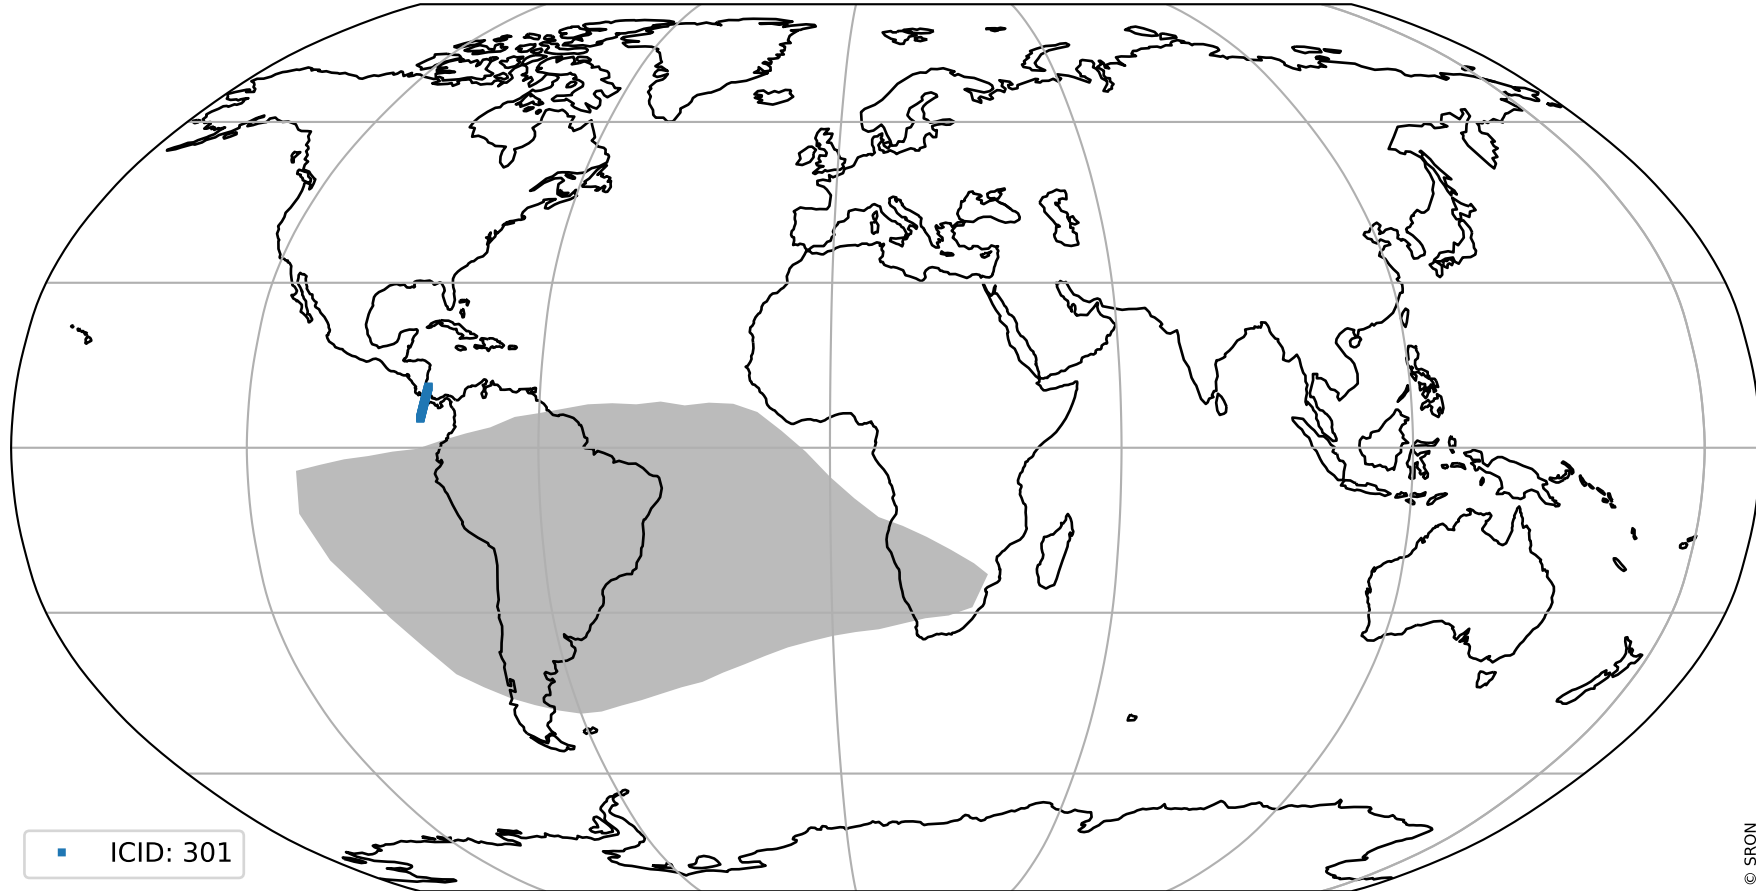

Tropomi SWIR pixel quality (beta nominal)

orbits : 18 in [18847, 18892]
coverage : 2021-06-03 / 2021-06-06
created : 2023-08-22T12:06:57

Histograms of pixel-quality

Tropomi SWIR pixel quality (beta nominal) ground-tracks of Sentinel-5P

orbits : 18 in [18847, 18892]
coverage : 2021-06-03 / 2021-06-06
created : 2023-08-22T12:06:58

■ ICID: 301

Tropomi SWIR pixel quality (beta nominal)

orbits : [1867, 18892]
coverage : 2018-02-20 / 2021-06-06
created : 2023-08-22T12:06:58