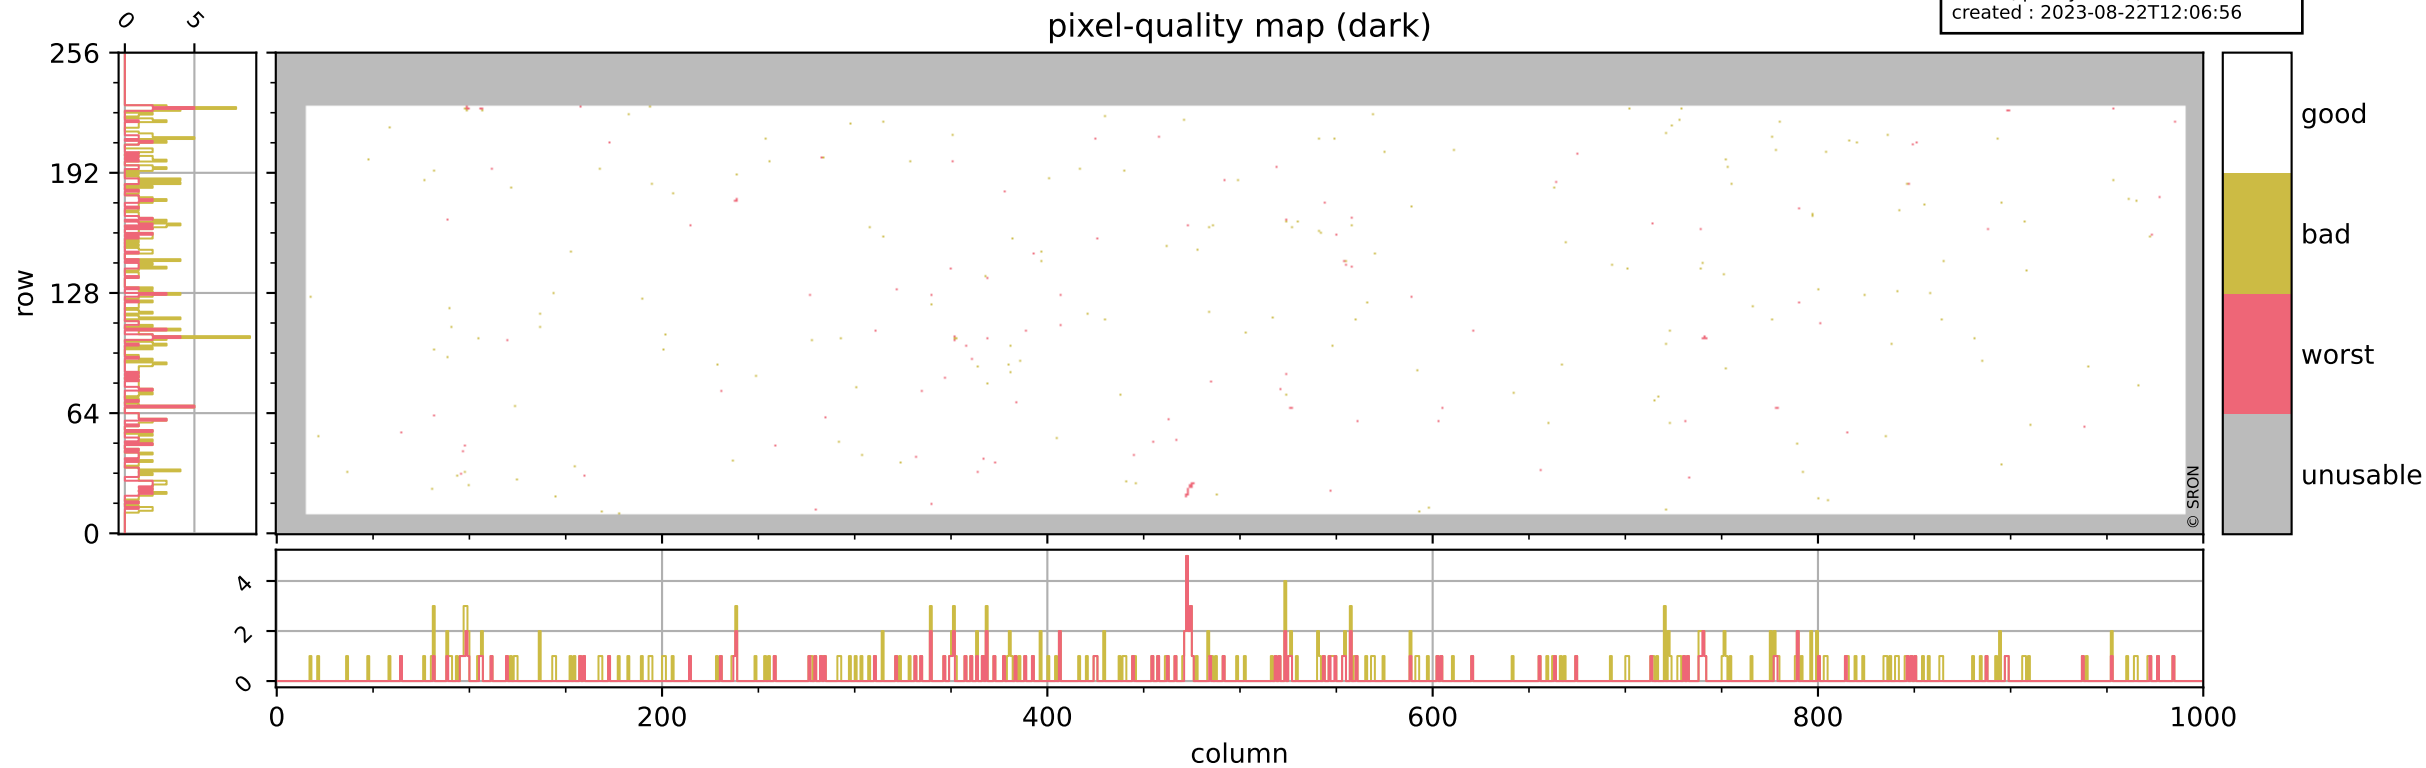

Tropomi SWIR pixel quality (beta nominal)

orbits : 18 in [18847, 18892]
coverage : 2021-06-03 / 2021-06-06
bad (quality < 0.8) : 2899
worst (quality < 0.1) : 284
created : 2023-08-22T12:06:56

pixel-quality map

Tropomi SWIR pixel quality (beta nominal)

orbits : 18 in [18847, 18892]
coverage : 2021-06-03 / 2021-06-06
bad (quality < 0.8) : 294
worst (quality < 0.1) : 118
created : 2023-08-22T12:06:56

Tropomi SWIR pixel quality (beta nominal)

orbits : 18 in [18847, 18892]
coverage : 2021-06-03 / 2021-06-06
bad (quality < 0.8) : 153
worst (quality < 0.1) : 38
created : 2023-08-22T12:06:57

Tropomi SWIR pixel quality (beta nominal)

orbits : 18 in [18847, 18892]
coverage : 2021-06-03 / 2021-06-06
bad (quality < 0.8) : 1586
worst (quality < 0.1) : 117
created : 2023-08-22T12:06:57

Tropomi SWIR pixel quality (beta nominal)

orbits : 18 in [18847, 18892]
coverage : 2021-06-03 / 2021-06-06
to good : 855
good to bad : 1381
to worst : 100
created : 2023-08-22T12:06:57

total quality compared with SWIR pixel-quality CKD