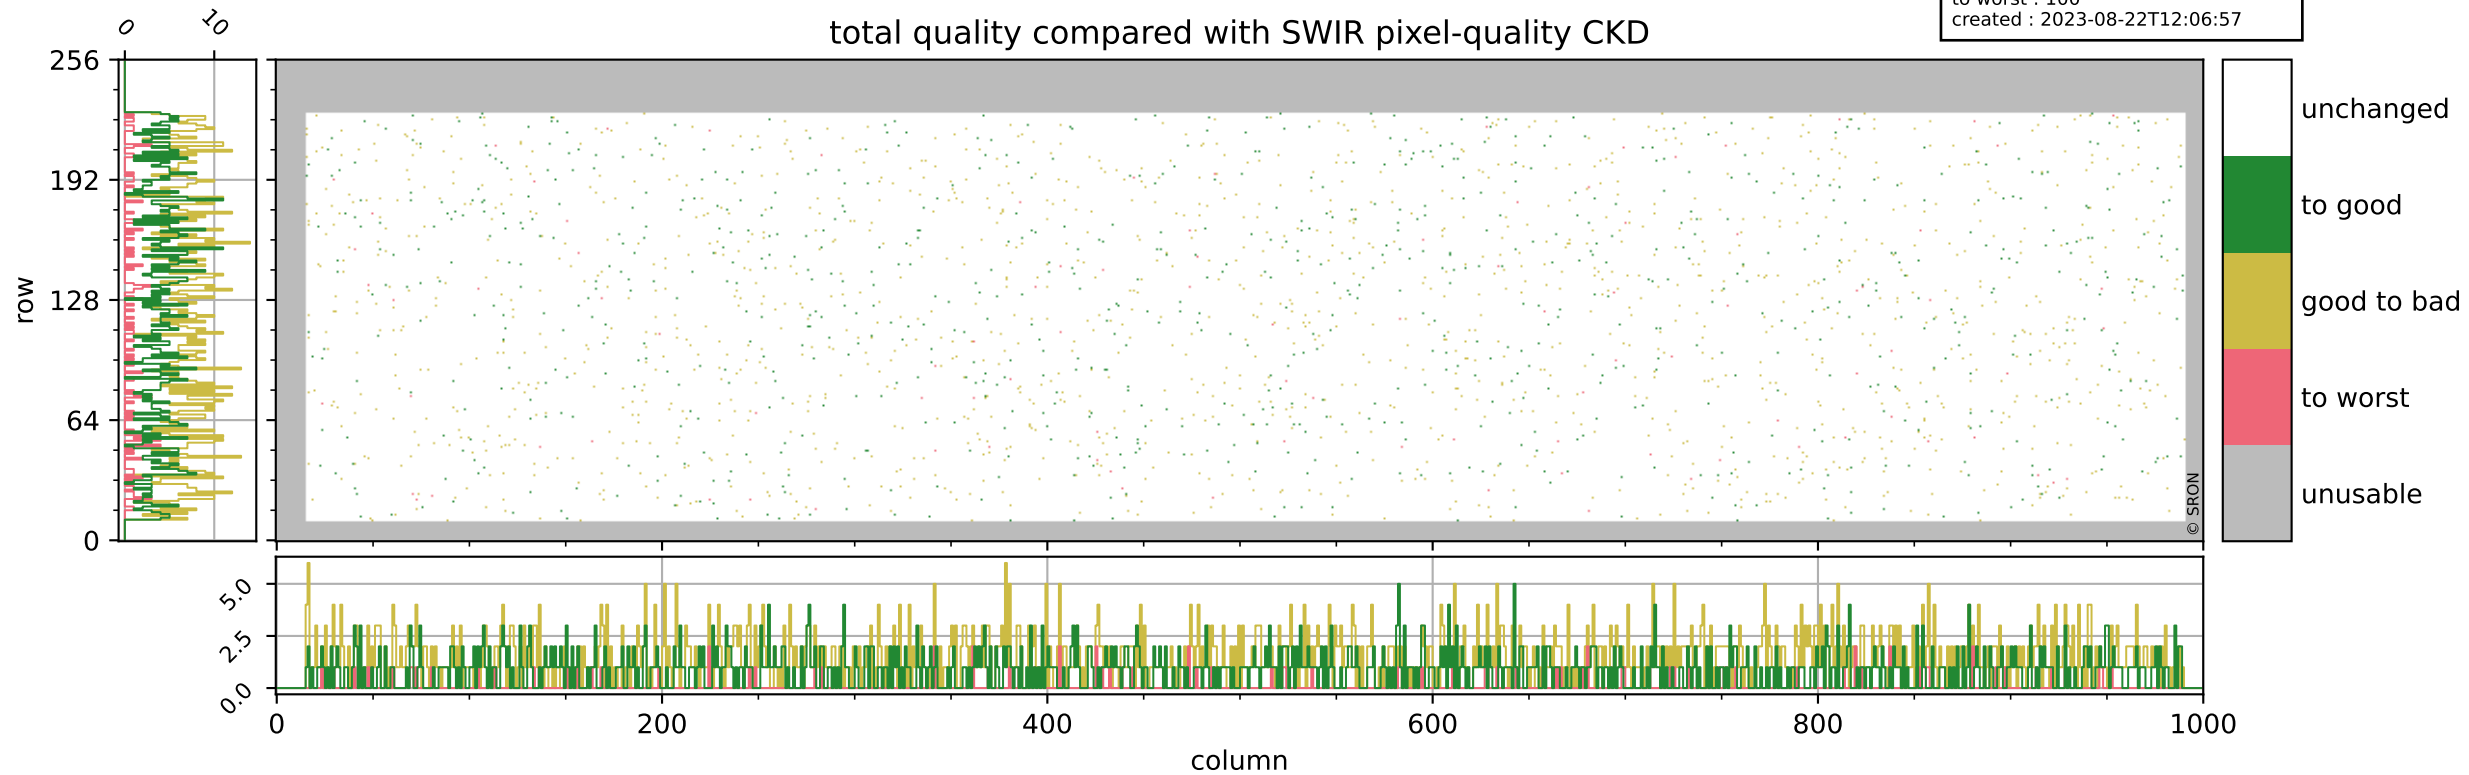

Tropomi SWIR pixel quality (beta nominal)

orbits : 18 in [18847, 18892]
coverage : 2021-06-03 / 2021-06-06
bad (quality < 0.8) : 294
worst (quality < 0.1) : 118
created : 2023-08-22T12:06:56

Tropomi SWIR pixel quality (beta nominal)

orbits : 18 in [18847, 18892]
coverage : 2021-06-03 / 2021-06-06
bad (quality < 0.8) : 153
worst (quality < 0.1) : 38
created : 2023-08-22T12:06:57

Tropomi SWIR pixel quality (beta nominal)

orbits : 18 in [18847, 18892]
coverage : 2021-06-03 / 2021-06-06
bad (quality < 0.8) : 1586
worst (quality < 0.1) : 117
created : 2023-08-22T12:06:57

Tropomi SWIR pixel quality (beta nominal)

orbits : 18 in [18847, 18892]
coverage : 2021-06-03 / 2021-06-06
to good : 855
good to bad : 1381
to worst : 100
created : 2023-08-22T12:06:57

total quality compared with SWIR pixel-quality CKD

Tropomi SWIR pixel quality (beta nominal)

orbits : 18 in [18847, 18892]
coverage : 2021-06-03 / 2021-06-06
created : 2023-08-22T12:06:57

Histograms of pixel-quality

Tropomi SWIR pixel quality (beta nominal) ground-tracks of Sentinel-5P