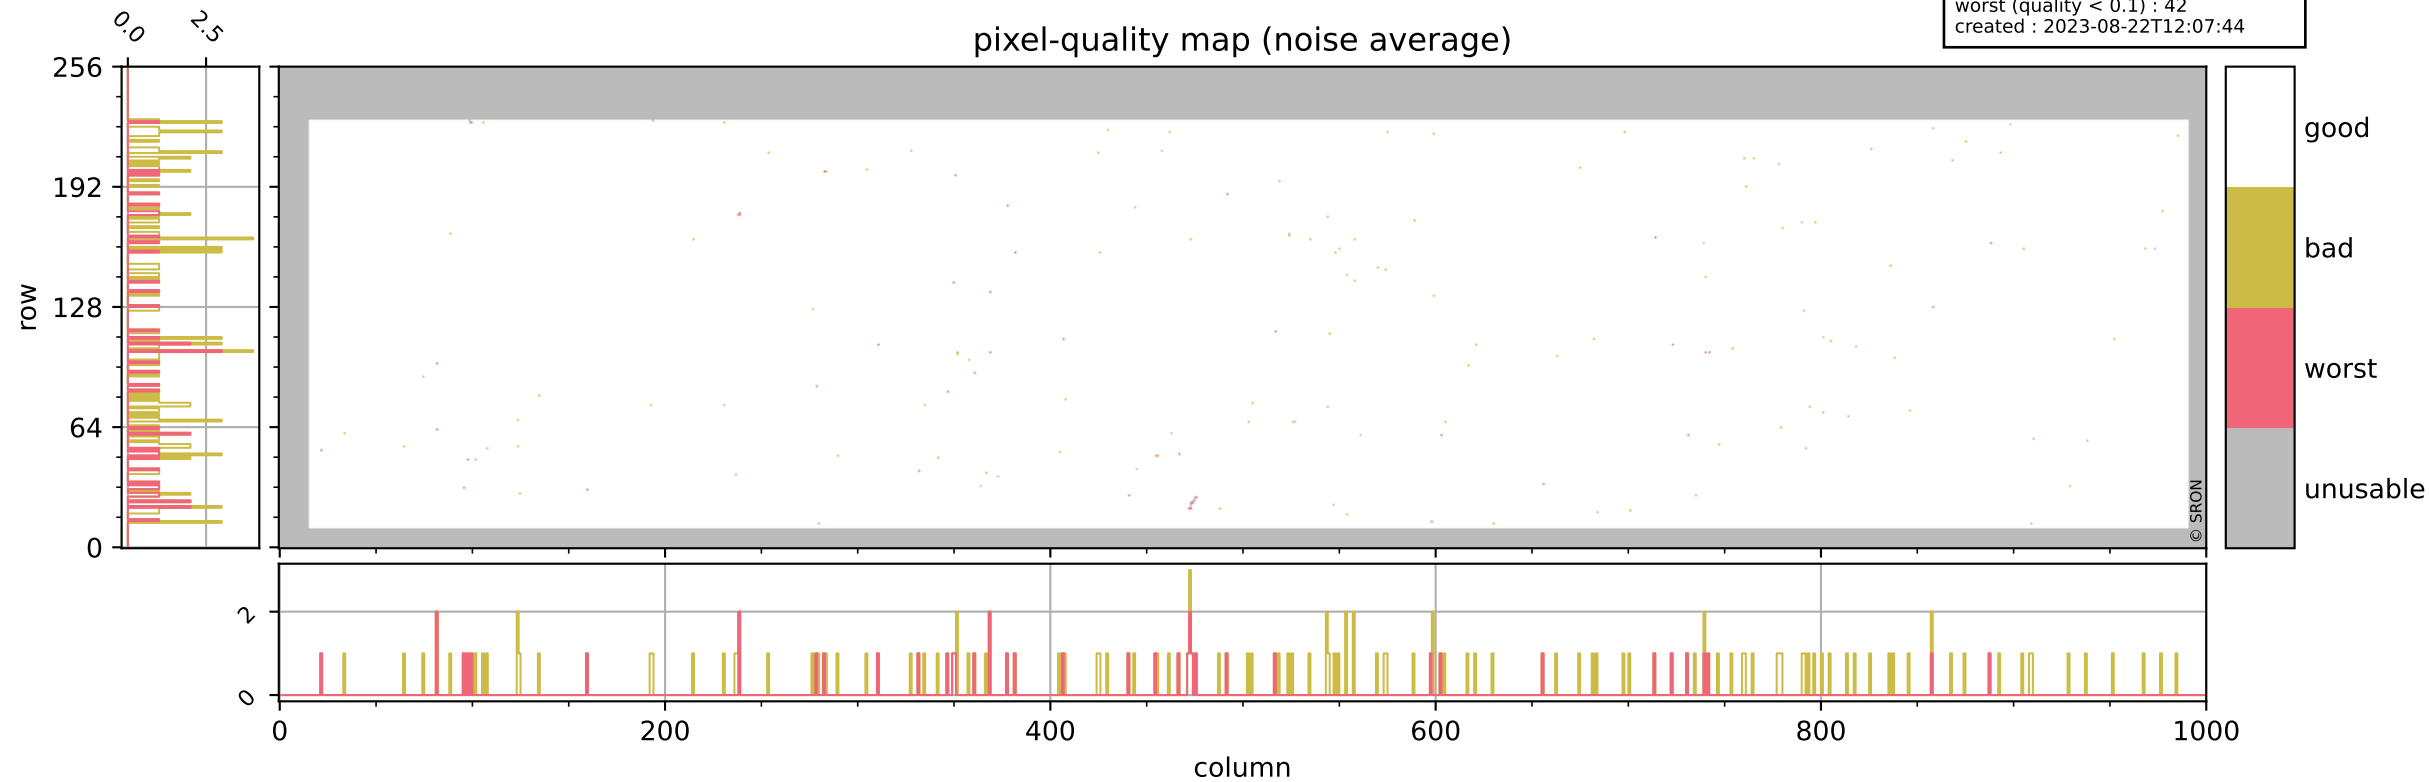

Tropomi SWIR pixel quality (beta nominal)

orbits : 20 in [19612, 19657]
coverage : 2021-07-26 / 2021-07-29
bad (quality < 0.8) : 2235
worst (quality < 0.1) : 277
created : 2023-08-22T12:07:44

pixel-quality map

Tropomi SWIR pixel quality (beta nominal)

orbits : 20 in [19612, 19657]
coverage : 2021-07-26 / 2021-07-29
bad (quality < 0.8) : 293
worst (quality < 0.1) : 118
created : 2023-08-22T12:07:44

Tropomi SWIR pixel quality (beta nominal)

orbits : 20 in [19612, 19657]
coverage : 2021-07-26 / 2021-07-29
bad (quality < 0.8) : 148
worst (quality < 0.1) : 42
created : 2023-08-22T12:07:44

Tropomi SWIR pixel quality (beta nominal)

orbits : 20 in [19612, 19657]
coverage : 2021-07-26 / 2021-07-29
bad (quality < 0.8) : 908
worst (quality < 0.1) : 108
created : 2023-08-22T12:07:44

Tropomi SWIR pixel quality (beta nominal)

orbits : 20 in [19612, 19657]
coverage : 2021-07-26 / 2021-07-29
to good : 851
good to bad : 723
to worst : 93
created : 2023-08-22T12:07:45

total quality compared with SWIR pixel-quality CKD