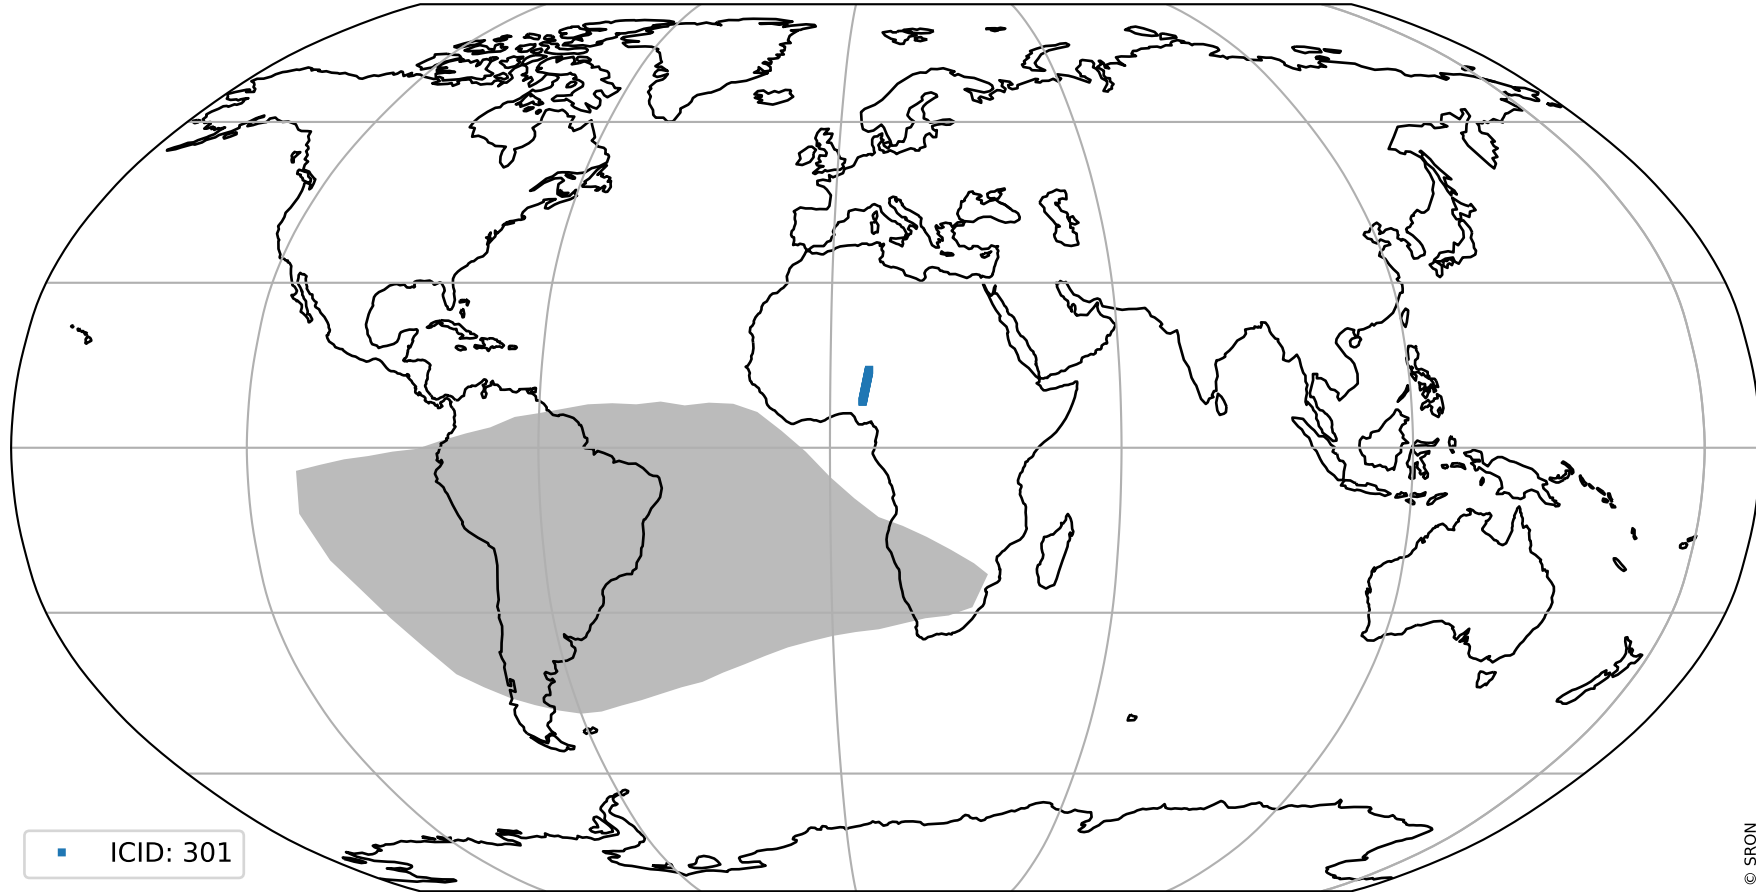

Tropomi SWIR pixel quality (beta nominal)

orbits : 20 in [19612, 19657]
coverage : 2021-07-26 / 2021-07-29
created : 2023-08-22T12:07:45

Histograms of pixel-quality

Tropomi SWIR pixel quality (beta nominal) ground-tracks of Sentinel-5P

orbits : 20 in [19612, 19657]
coverage : 2021-07-26 / 2021-07-29
created : 2023-08-22T12:07:45

■ ICID: 301

Tropomi SWIR pixel quality (beta nominal)

orbits : [1867, 19657]
coverage : 2018-02-20 / 2021-07-29
created : 2023-08-22T12:07:46