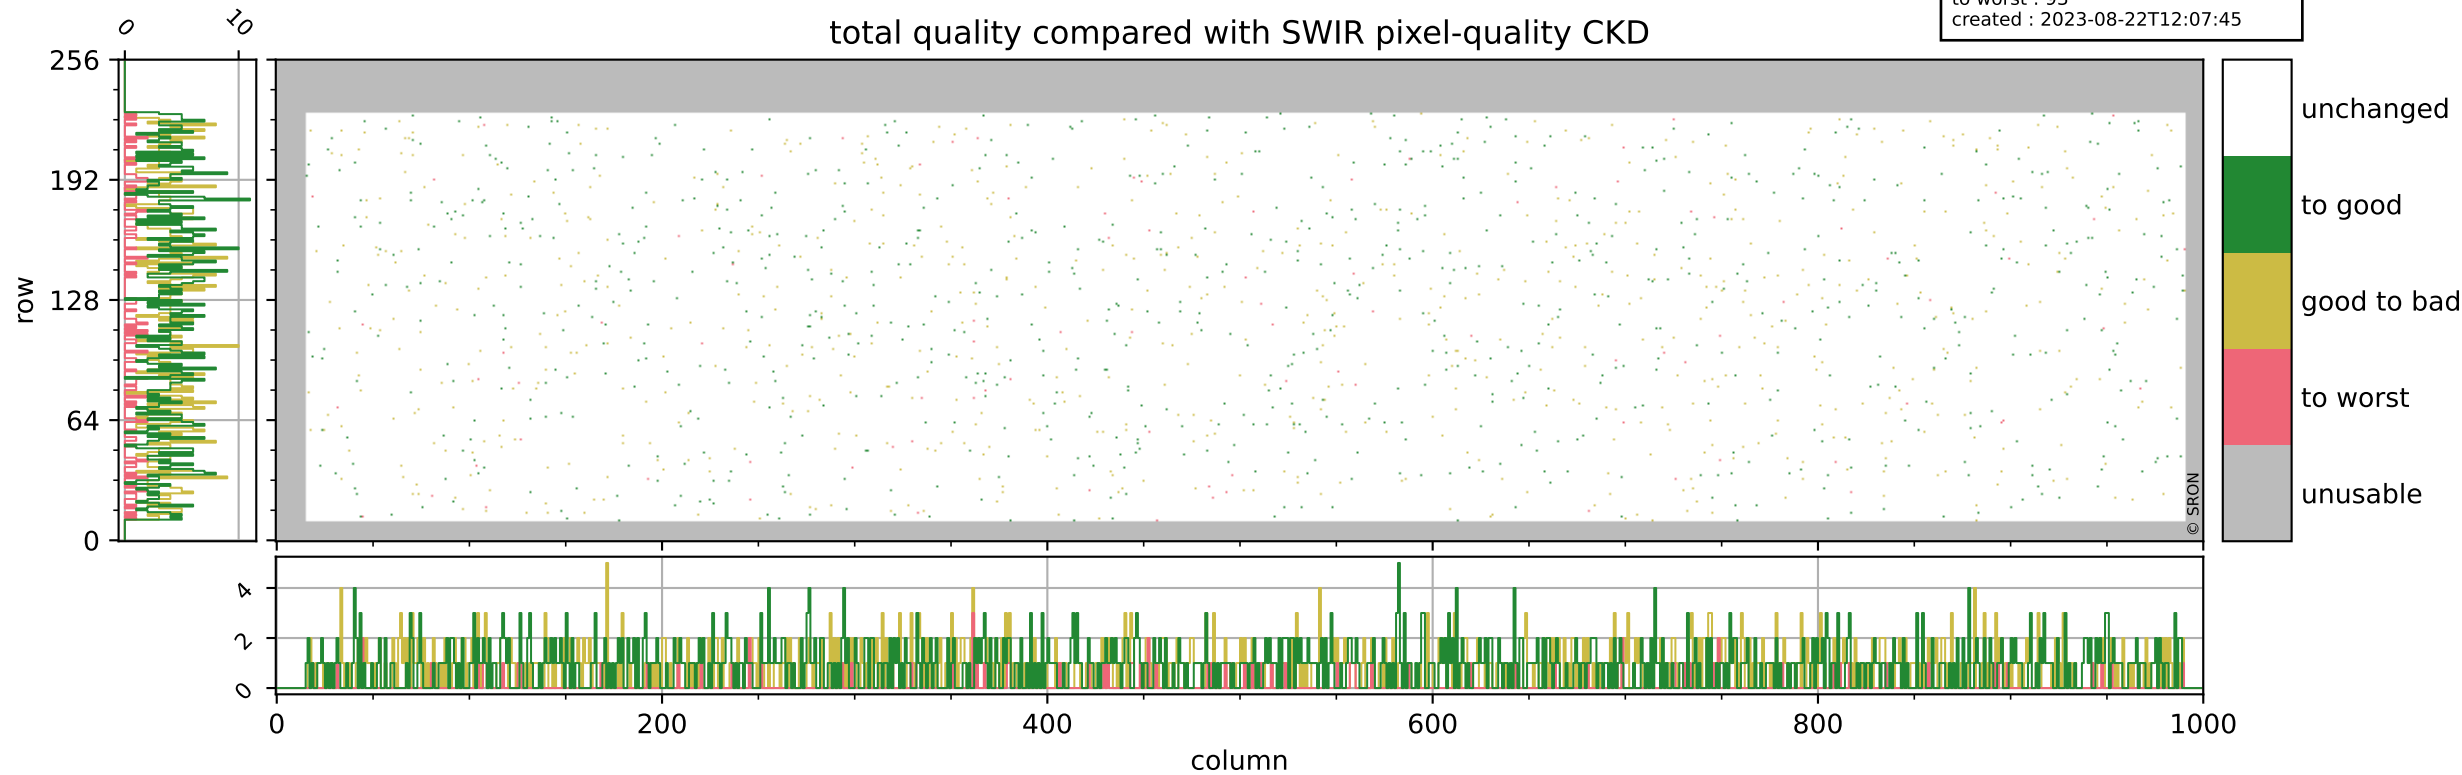

Tropomi SWIR pixel quality (beta nominal)

orbits : 20 in [19612, 19657]
coverage : 2021-07-26 / 2021-07-29
bad (quality < 0.8) : 293
worst (quality < 0.1) : 118
created : 2023-08-22T12:07:44

Tropomi SWIR pixel quality (beta nominal)

orbits : 20 in [19612, 19657]
coverage : 2021-07-26 / 2021-07-29
bad (quality < 0.8) : 148
worst (quality < 0.1) : 42
created : 2023-08-22T12:07:44

Tropomi SWIR pixel quality (beta nominal)

orbits : 20 in [19612, 19657]
coverage : 2021-07-26 / 2021-07-29
bad (quality < 0.8) : 908
worst (quality < 0.1) : 108
created : 2023-08-22T12:07:44

Tropomi SWIR pixel quality (beta nominal)

orbits : 20 in [19612, 19657]
coverage : 2021-07-26 / 2021-07-29
to good : 851
good to bad : 723
to worst : 93
created : 2023-08-22T12:07:45

total quality compared with SWIR pixel-quality CKD

Tropomi SWIR pixel quality (beta nominal)

orbits : 20 in [19612, 19657]
coverage : 2021-07-26 / 2021-07-29
created : 2023-08-22T12:07:45

Histograms of pixel-quality

Tropomi SWIR pixel quality (beta nominal) ground-tracks of Sentinel-5P