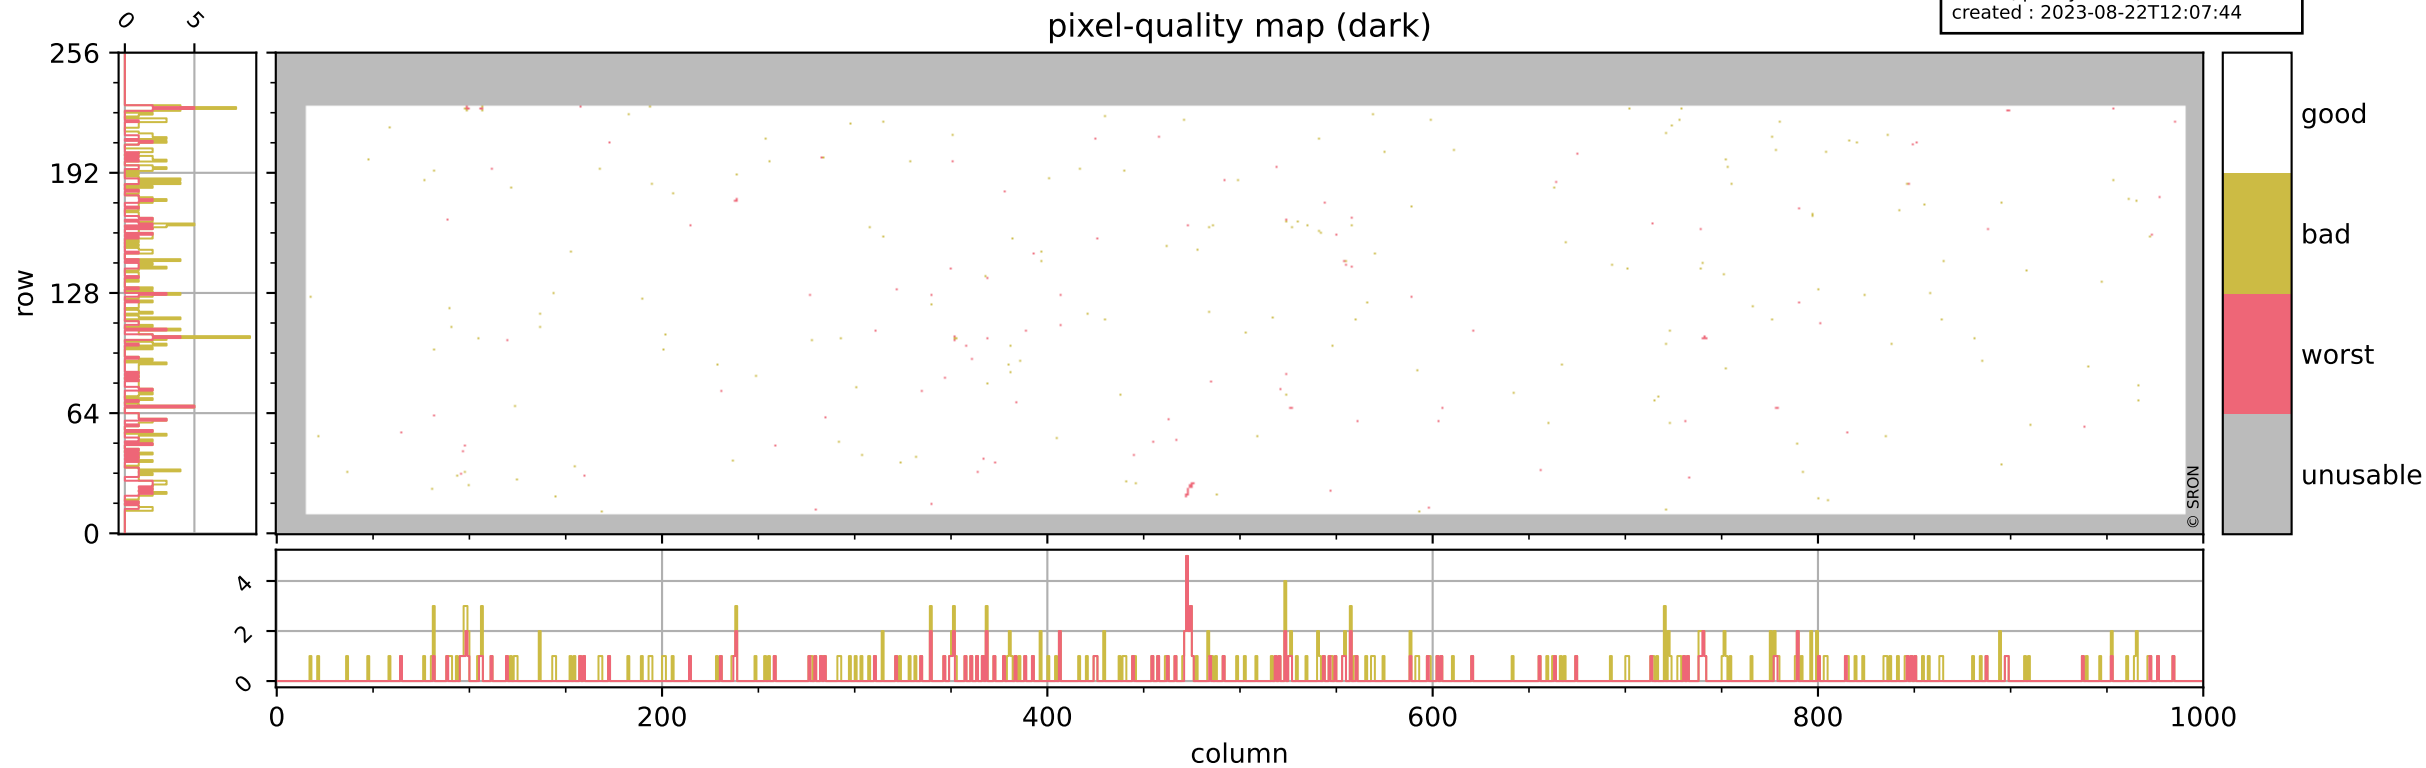

Tropomi SWIR pixel quality (beta nominal)

orbits : 20 in [19612, 19657]
coverage : 2021-07-26 / 2021-07-29
bad (quality < 0.8) : 2235
worst (quality < 0.1) : 277
created : 2023-08-22T12:07:44

pixel-quality map

Tropomi SWIR pixel quality (beta nominal)

orbits : 20 in [19612, 19657]
coverage : 2021-07-26 / 2021-07-29
bad (quality < 0.8) : 293
worst (quality < 0.1) : 118
created : 2023-08-22T12:07:44

Tropomi SWIR pixel quality (beta nominal)

orbits : 20 in [19612, 19657]
coverage : 2021-07-26 / 2021-07-29
bad (quality < 0.8) : 148
worst (quality < 0.1) : 42
created : 2023-08-22T12:07:44

Tropomi SWIR pixel quality (beta nominal)

orbits : 20 in [19612, 19657]
coverage : 2021-07-26 / 2021-07-29
bad (quality < 0.8) : 908
worst (quality < 0.1) : 108
created : 2023-08-22T12:07:44

Tropomi SWIR pixel quality (beta nominal)

orbits : 20 in [19612, 19657]
coverage : 2021-07-26 / 2021-07-29
to good : 851
good to bad : 723
to worst : 93
created : 2023-08-22T12:07:45

total quality compared with SWIR pixel-quality CKD