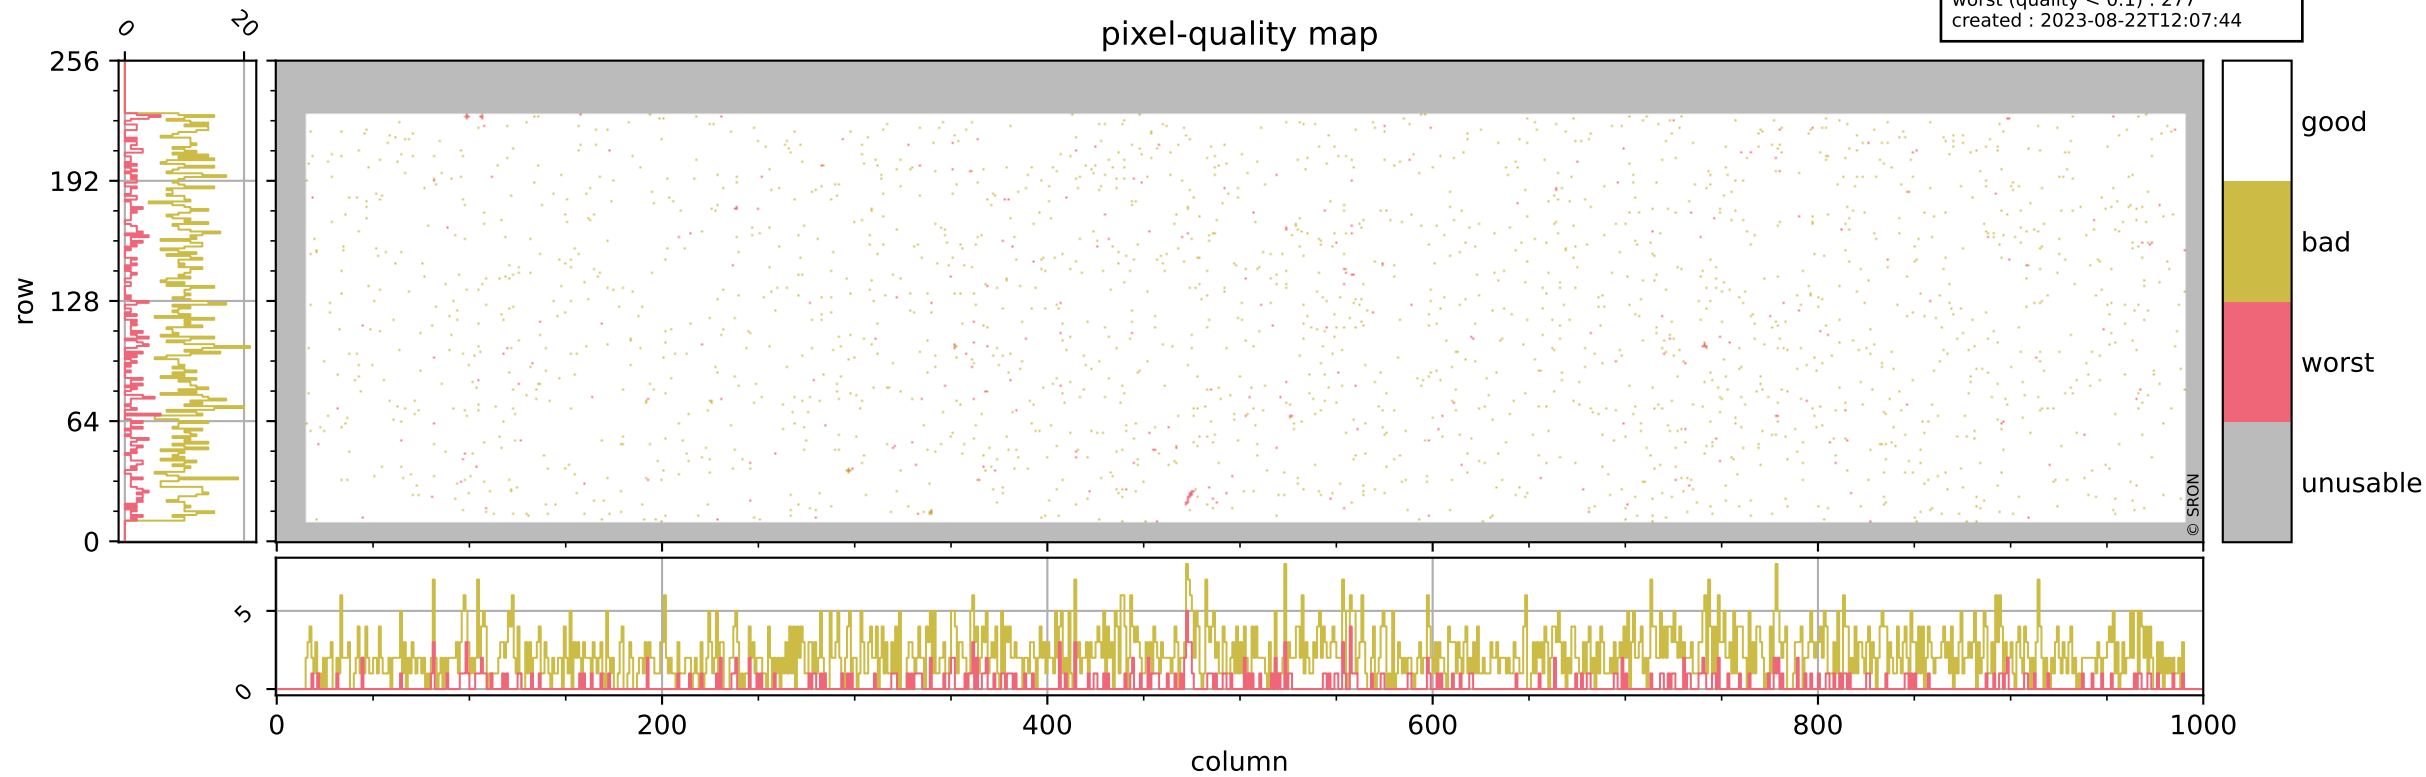

Tropomi SWIR pixel quality (beta nominal)

orbits : 20 in [19612, 19657]
coverage : 2021-07-26 / 2021-07-29
bad (quality < 0.8) : 2235
worst (quality < 0.1) : 277
created : 2023-08-22T12:07:44

pixel-quality map

Tropomi SWIR pixel quality (beta nominal)

orbits : 20 in [19612, 19657]
coverage : 2021-07-26 / 2021-07-29
bad (quality < 0.8) : 293
worst (quality < 0.1) : 118
created : 2023-08-22T12:07:44

Tropomi SWIR pixel quality (beta nominal)

orbits : 20 in [19612, 19657]
coverage : 2021-07-26 / 2021-07-29
bad (quality < 0.8) : 148
worst (quality < 0.1) : 42
created : 2023-08-22T12:07:44

Tropomi SWIR pixel quality (beta nominal)

orbits : 20 in [19612, 19657]
coverage : 2021-07-26 / 2021-07-29
bad (quality < 0.8) : 908
worst (quality < 0.1) : 108
created : 2023-08-22T12:07:44

Tropomi SWIR pixel quality (beta nominal)

orbits : 20 in [19612, 19657]
coverage : 2021-07-26 / 2021-07-29
to good : 851
good to bad : 723
to worst : 93
created : 2023-08-22T12:07:45

total quality compared with SWIR pixel-quality CKD