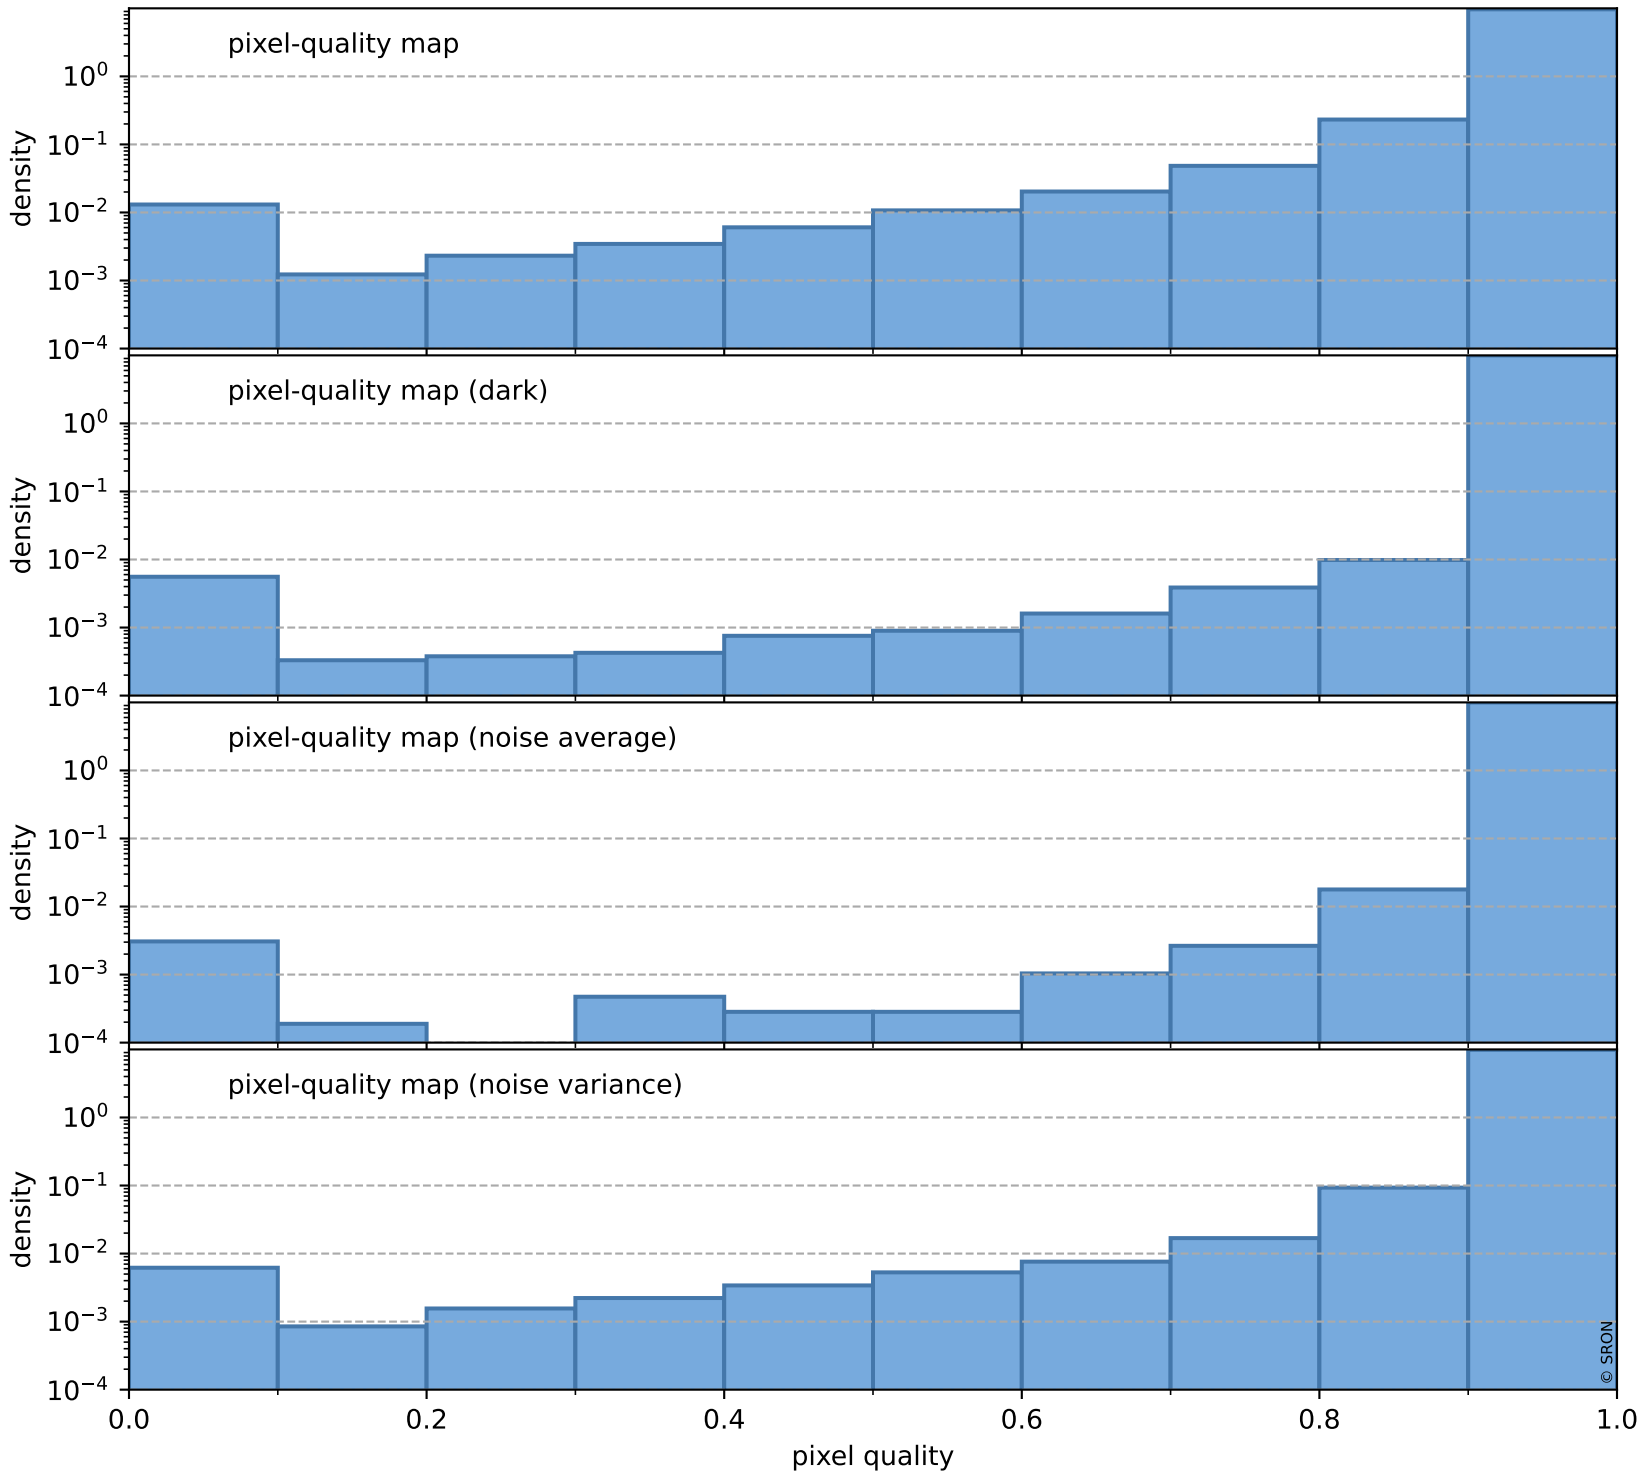

orbits : 20 in [19612, 19657]
coverage : 2021-07-26 / 2021-07-29
bad (quality < 0.8) : 148
worst (quality < 0.1) : 42
created : 2023-08-22T12:07:44

Tropomi SWIR pixel quality (beta nominal)

orbits : 20 in [19612, 19657]
coverage : 2021-07-26 / 2021-07-29
bad (quality < 0.8) : 908
worst (quality < 0.1) : 108
created : 2023-08-22T12:07:44

Tropomi SWIR pixel quality (beta nominal)

orbits : 20 in [19612, 19657]
coverage : 2021-07-26 / 2021-07-29
to good : 851
good to bad : 723
to worst : 93
created : 2023-08-22T12:07:45

total quality compared with SWIR pixel-quality CKD

Tropomi SWIR pixel quality (beta nominal)

orbits : 20 in [19612, 19657]
coverage : 2021-07-26 / 2021-07-29
created : 2023-08-22T12:07:45

Histograms of pixel-quality

Tropomi SWIR pixel quality (beta nominal) ground-tracks of Sentinel-5P