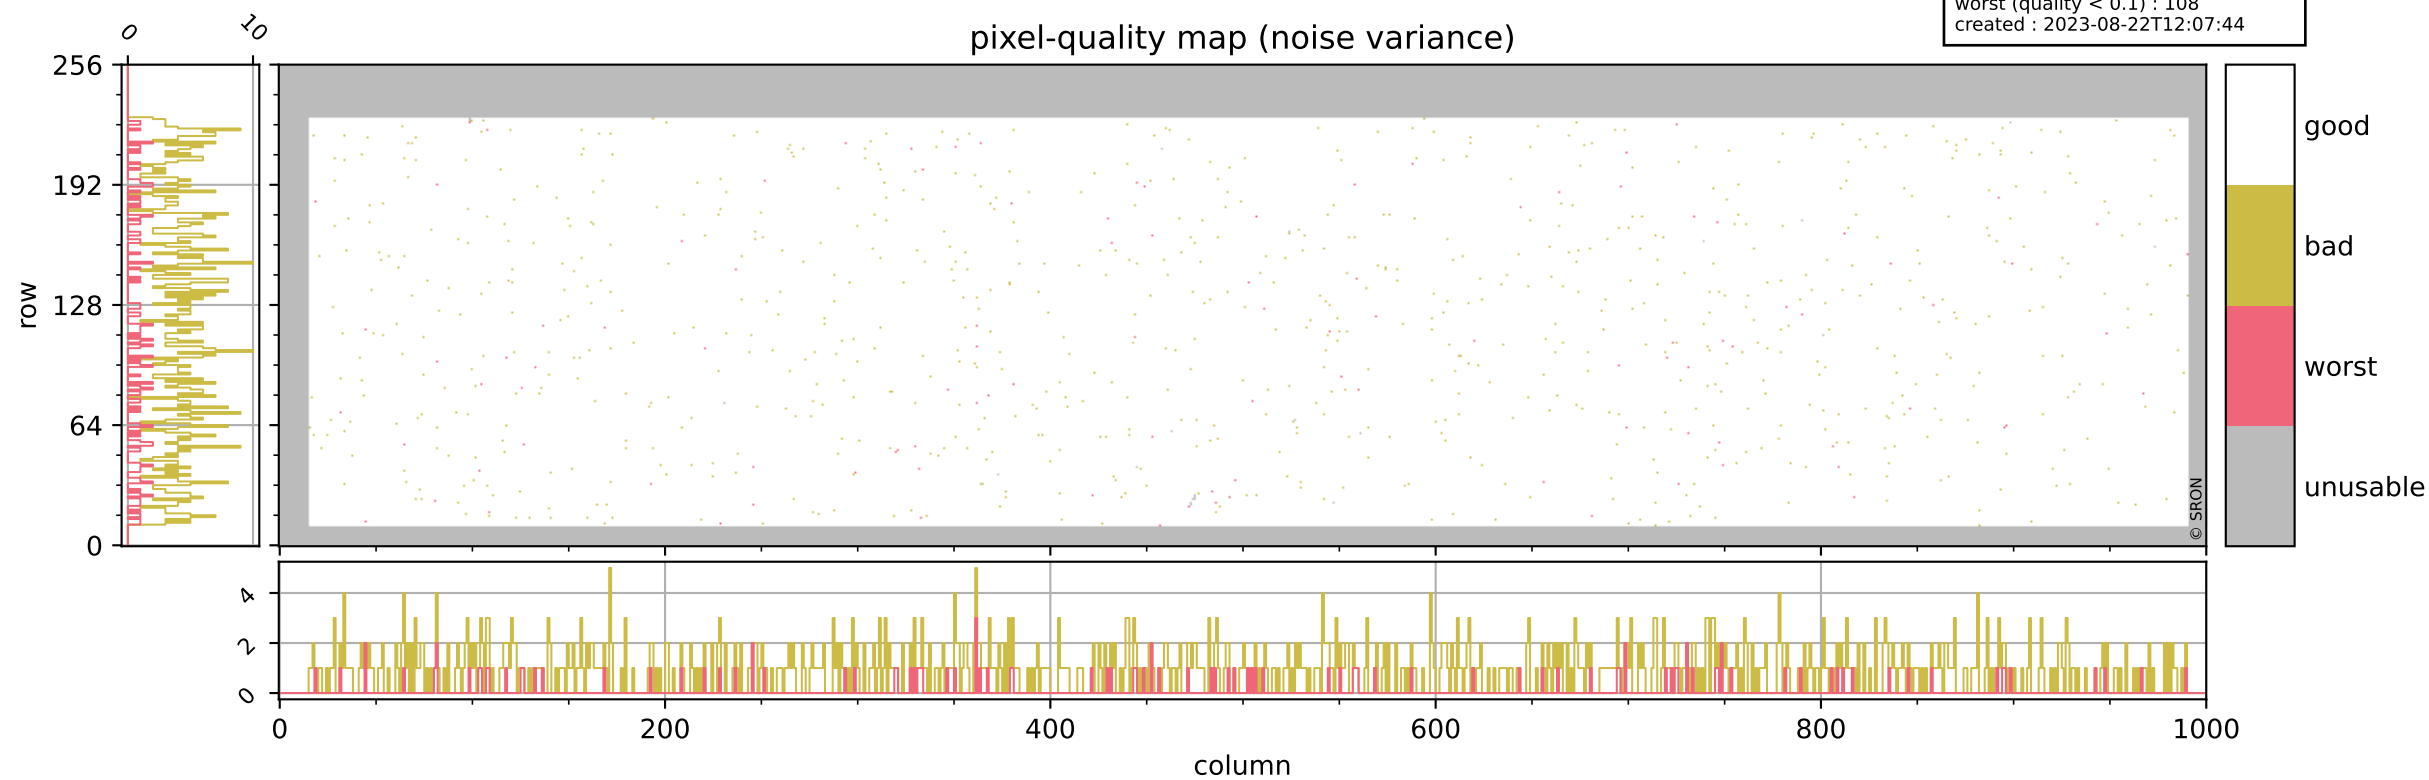

Tropomi SWIR pixel quality (beta nominal)

orbits : 20 in [19612, 19657]
coverage : 2021-07-26 / 2021-07-29
bad (quality < 0.8) : 2235
worst (quality < 0.1) : 277
created : 2023-08-22T12:07:44

pixel-quality map

Tropomi SWIR pixel quality (beta nominal)

orbits : 20 in [19612, 19657]
coverage : 2021-07-26 / 2021-07-29
bad (quality < 0.8) : 293
worst (quality < 0.1) : 118
created : 2023-08-22T12:07:44

Tropomi SWIR pixel quality (beta nominal)

orbits : 20 in [19612, 19657]
coverage : 2021-07-26 / 2021-07-29
bad (quality < 0.8) : 148
worst (quality < 0.1) : 42
created : 2023-08-22T12:07:44

Tropomi SWIR pixel quality (beta nominal)

orbits : 20 in [19612, 19657]
coverage : 2021-07-26 / 2021-07-29
bad (quality < 0.8) : 908
worst (quality < 0.1) : 108
created : 2023-08-22T12:07:44

Tropomi SWIR pixel quality (beta nominal)

orbits : 20 in [19612, 19657]
coverage : 2021-07-26 / 2021-07-29
to good : 851
good to bad : 723
to worst : 93
created : 2023-08-22T12:07:45

total quality compared with SWIR pixel-quality CKD